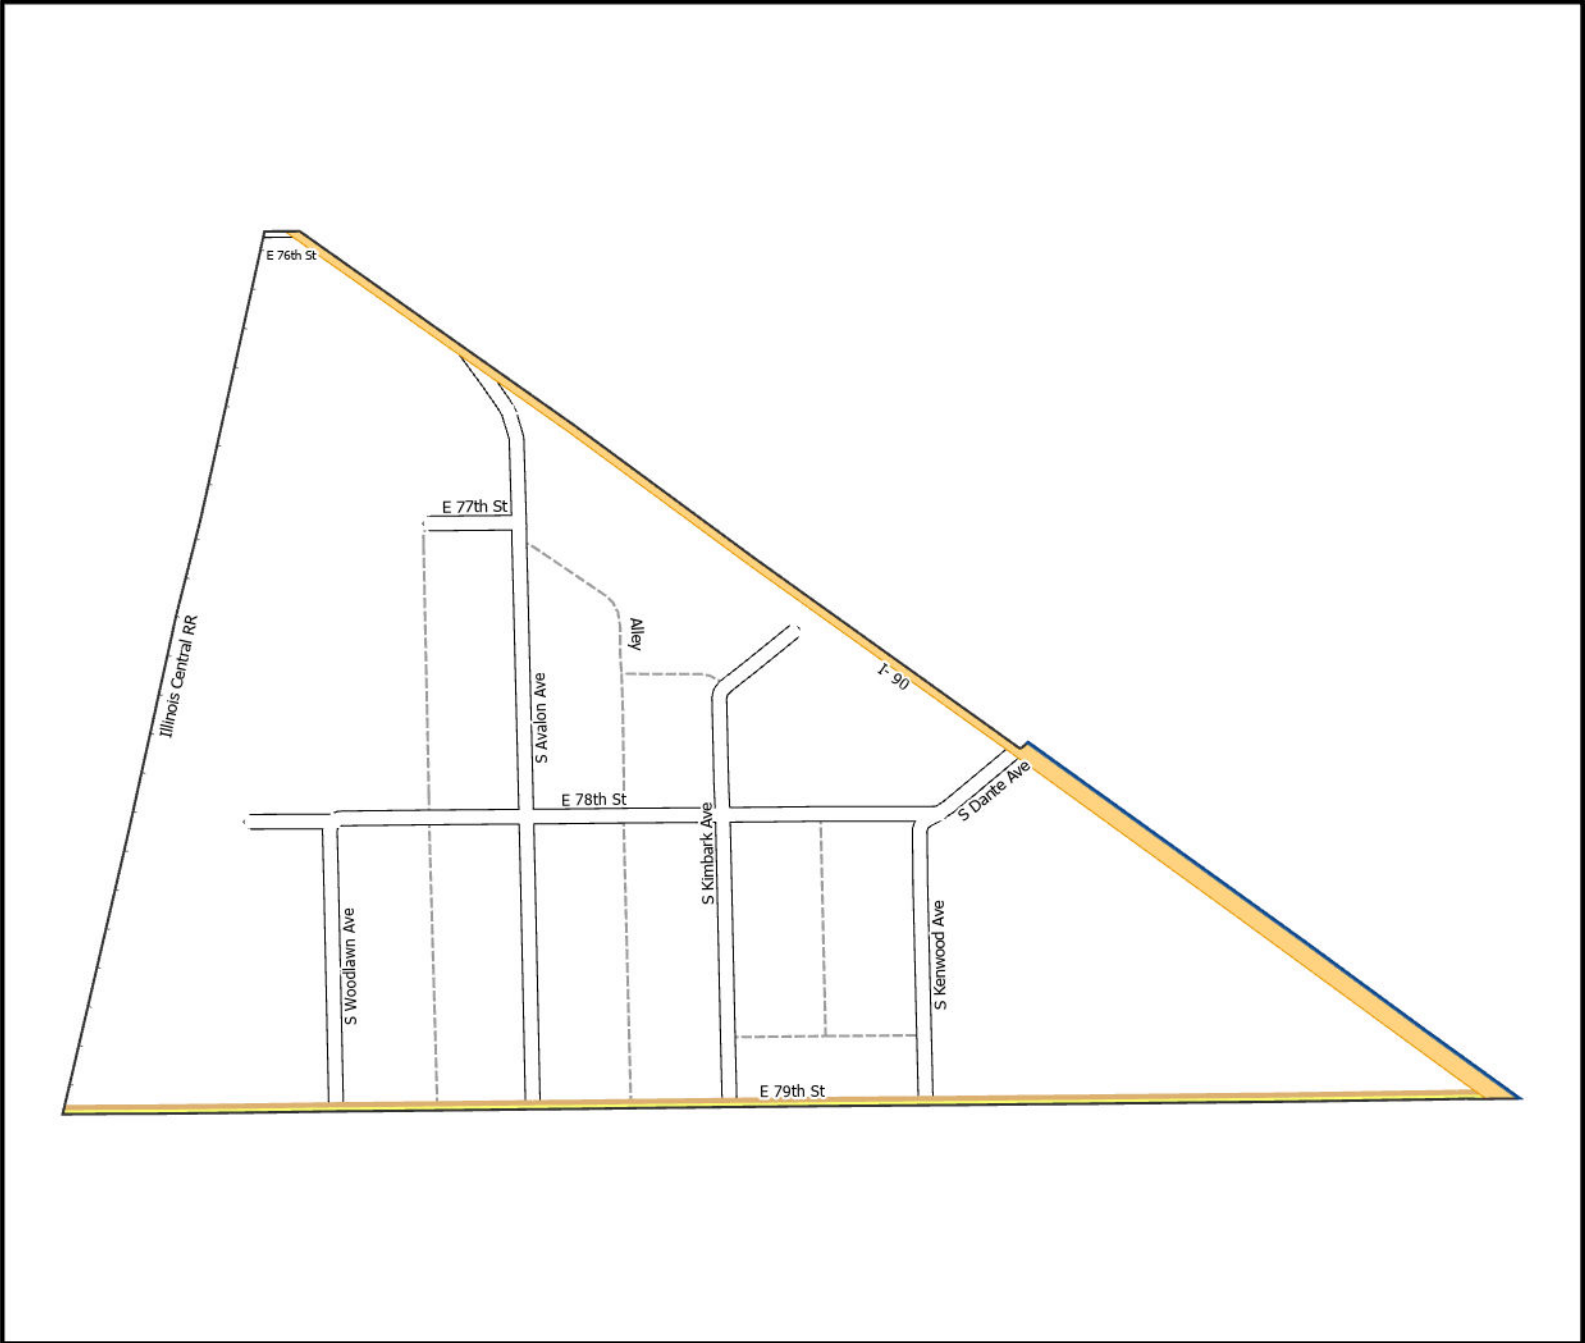

WARD 8 PCT 3

1. Legend
2. Precincts
   - Freeway
   - Major Street
   - Local Street
   - Ramp
   - Service Drive
   - Alley
   - Waterways
   - Railroad

Board of Elections - City of Chicago
69 W Washington, Suite 600,
Chicago, IL 60602
312-269-7900
www.chicagoelections.gov

Date: 1/18/2023