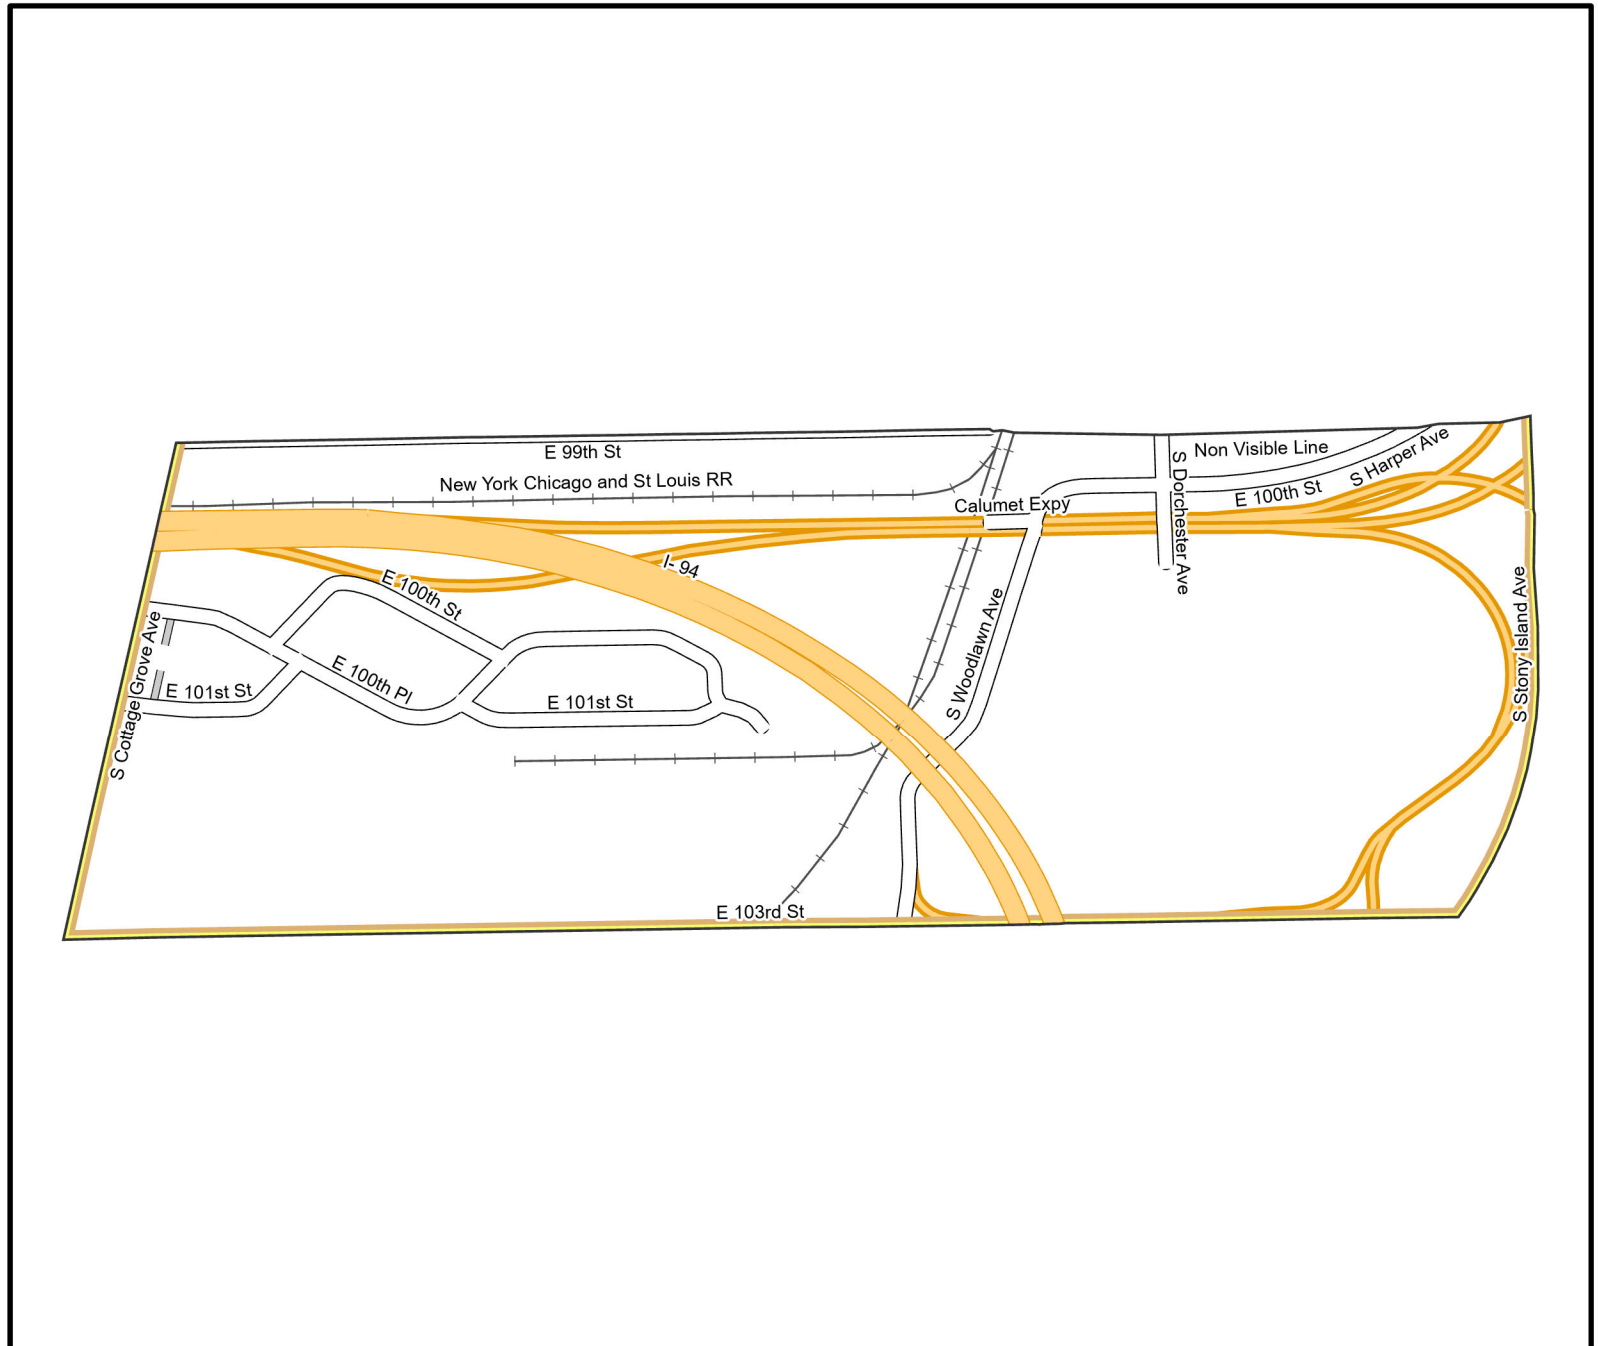

WARD 8 PCT 24

Legend

- Precincts
- Freeway
- Major Street
- Local Street
- Ramp
- Service Drive
- Alley
- Waterways
- Railroad

Board of Elections - City of Chicago
69 W Washington, Suite 600,
Chicago, IL 60602
312-269-7900
www.chicagoelections.gov

Date: 1/31/2023