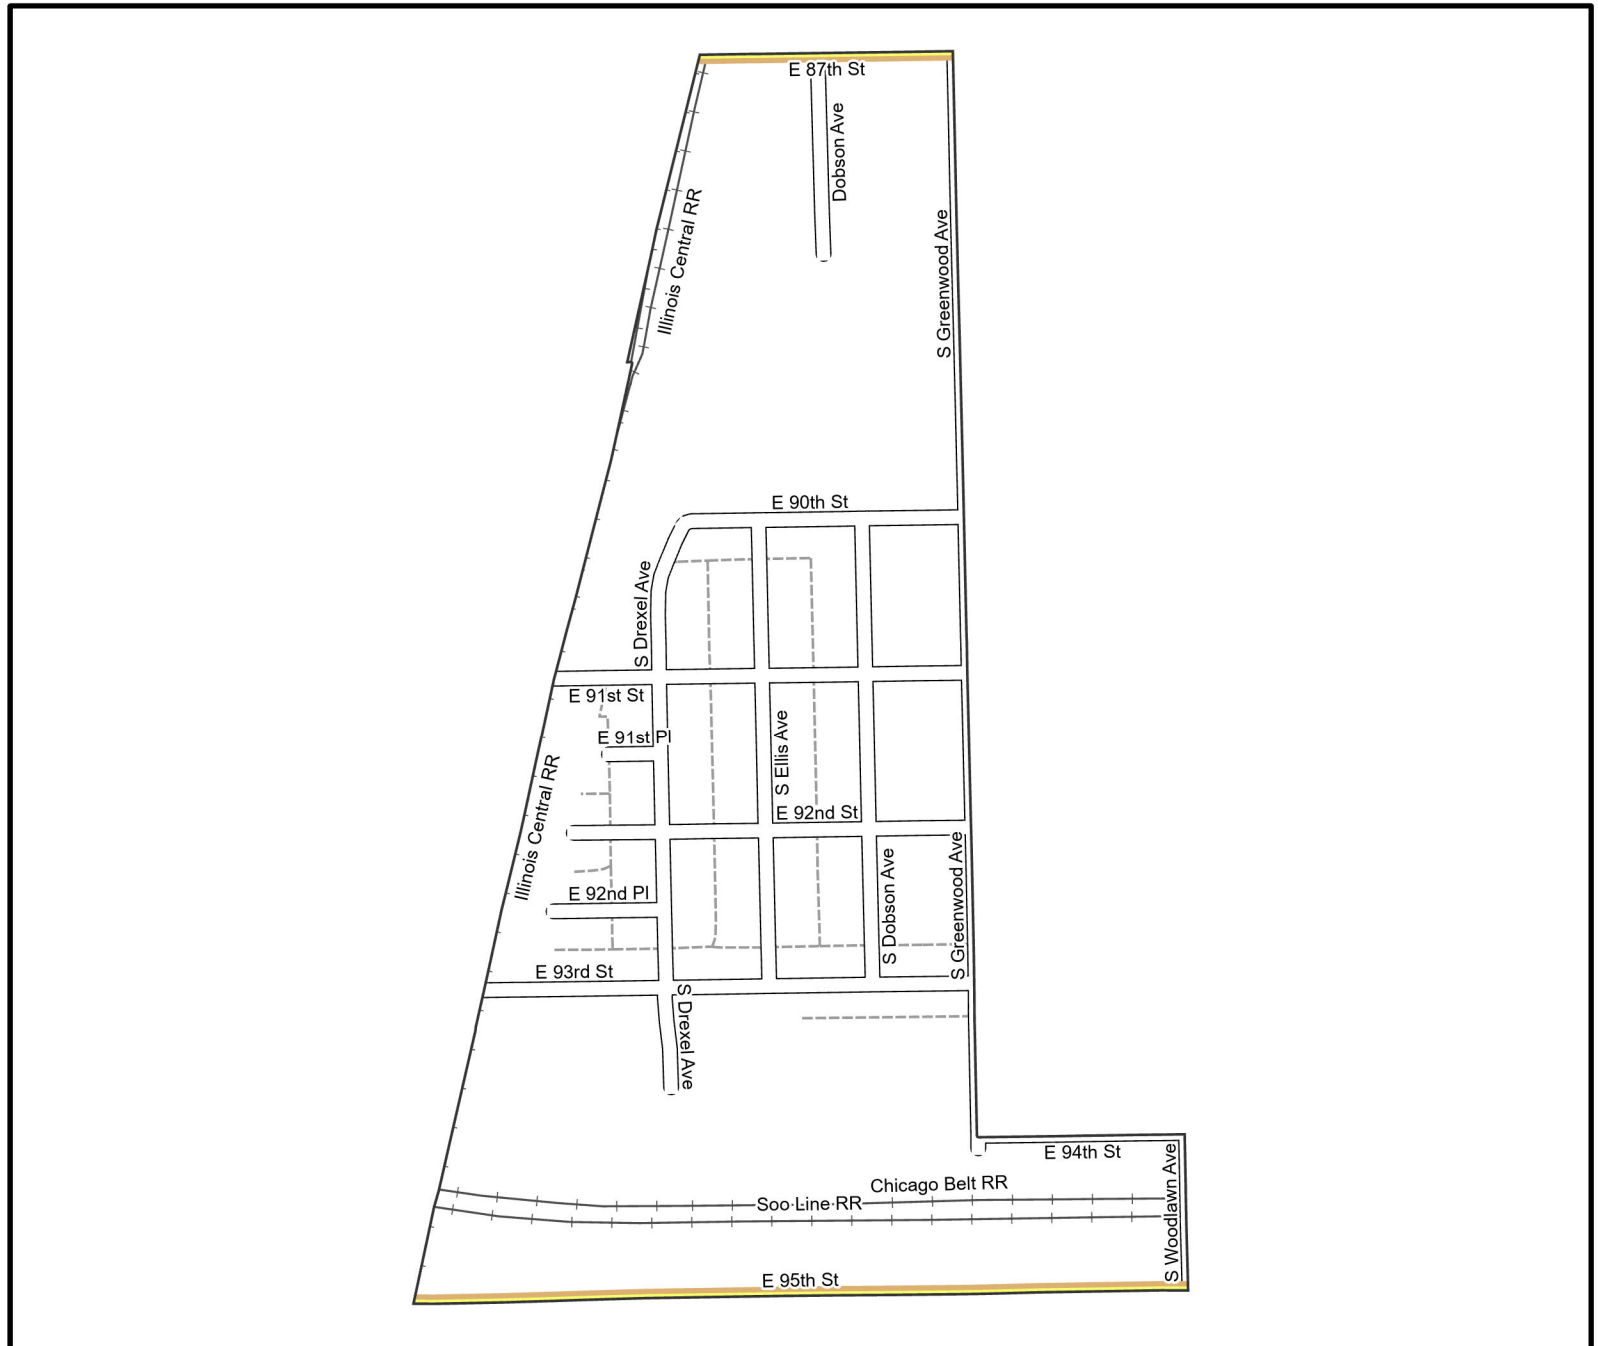

WARD 8 PCT 22

1. Legend
2. Precincts
   - Freeway
   - Major Street
   - Local Street
   - Ramp
   - Service Drive
   - Alley
   - Waterways
   - Railroad

Board of Elections - City of Chicago
69 W Washington, Suite 600,
Chicago, IL 60602
312-269-7900
www.chicagoelections.gov

Date: 1/31/2023