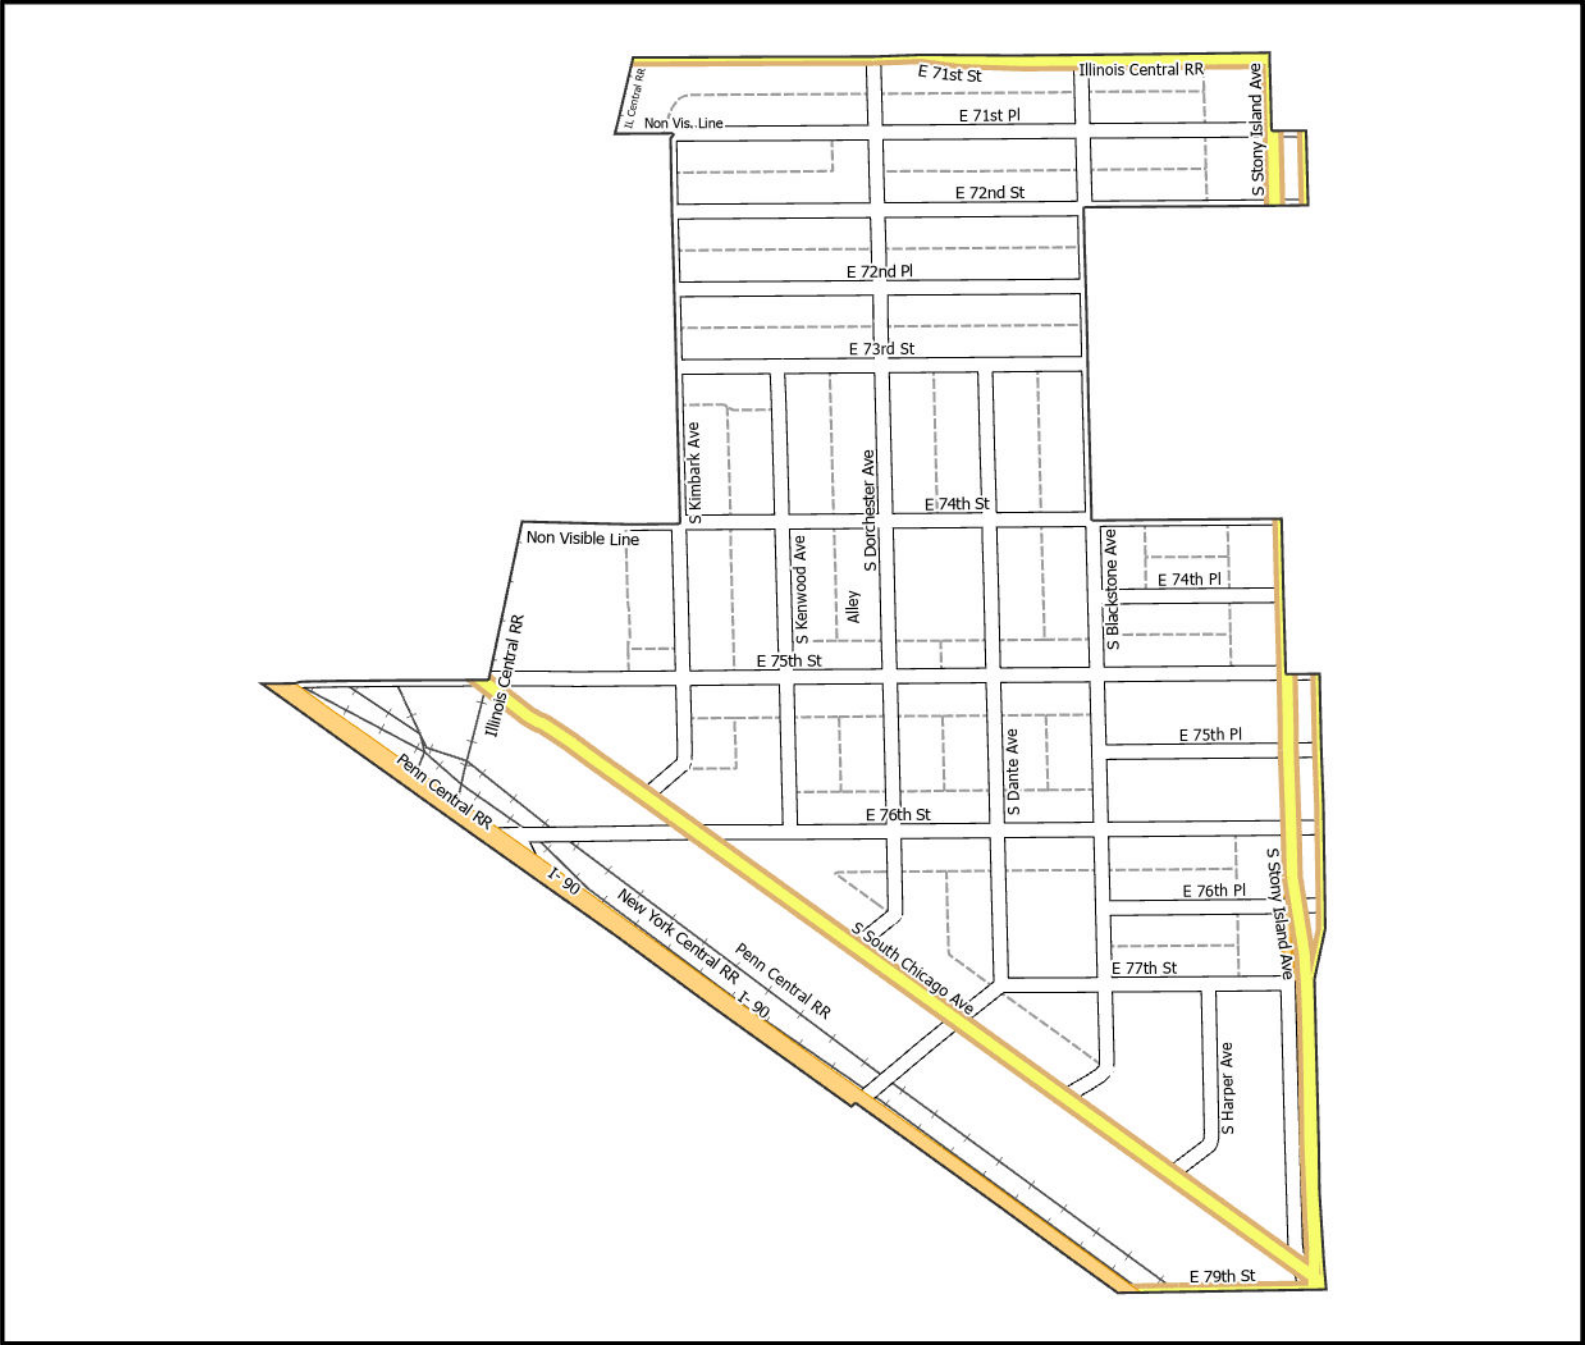

WARD 8 PCT 1

- Legend
-  Precincts
 -  Freeway
 -  Major Street
 -  Local Street
 -  Ramp
 -  Service Drive
 -  Alley
 -  Waterways
 -  Railroad

Board of Elections - City of Chicago
 69 W Washington, Suite 600,
 Chicago, IL 60602
 312-269-7900
www.chicagoelections.gov

Date: 1/18/2023

WARD 8 PCT 2

Legend

-  Precincts
-  Freeway
-  Major Street
-  Local Street
-  Ramp
-  Service Drive
-  Alley
-  Waterways
-  Railroad

Board of Elections - City of Chicago
 69 W Washington, Suite 600,
 Chicago, IL 60602
 312-269-7900
www.chicagoelections.gov