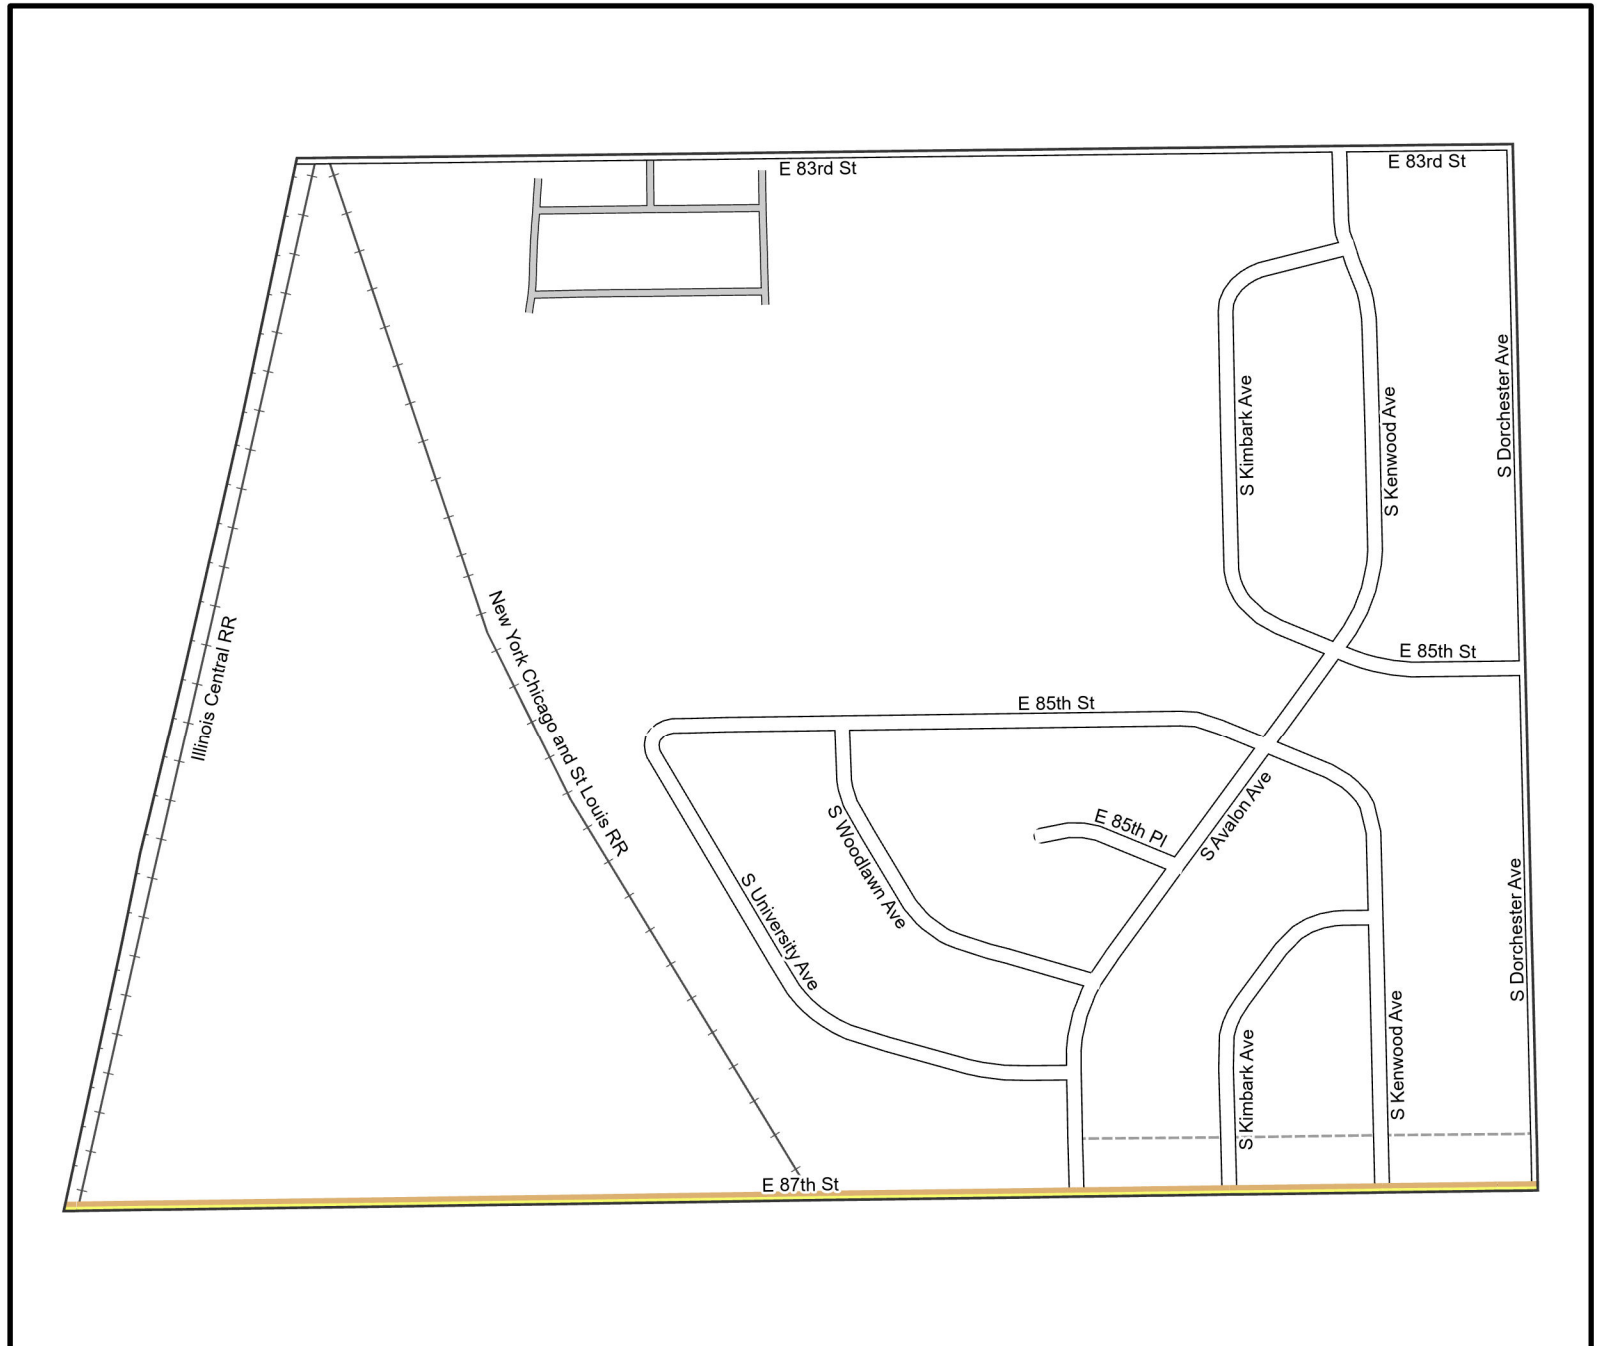

WARD 8 PCT 12

Legend

- Precincts
- Freeway
- Major Street
- Local Street
- Ramp
- Service Drive
- Alley
- Waterways
- Railroad

Board of Elections - City of
Chicago
69 W Washington, Suite 600,
Chicago, IL 60602
312-269-7900
www.chicagoelections.gov

Date: 1/31/2023