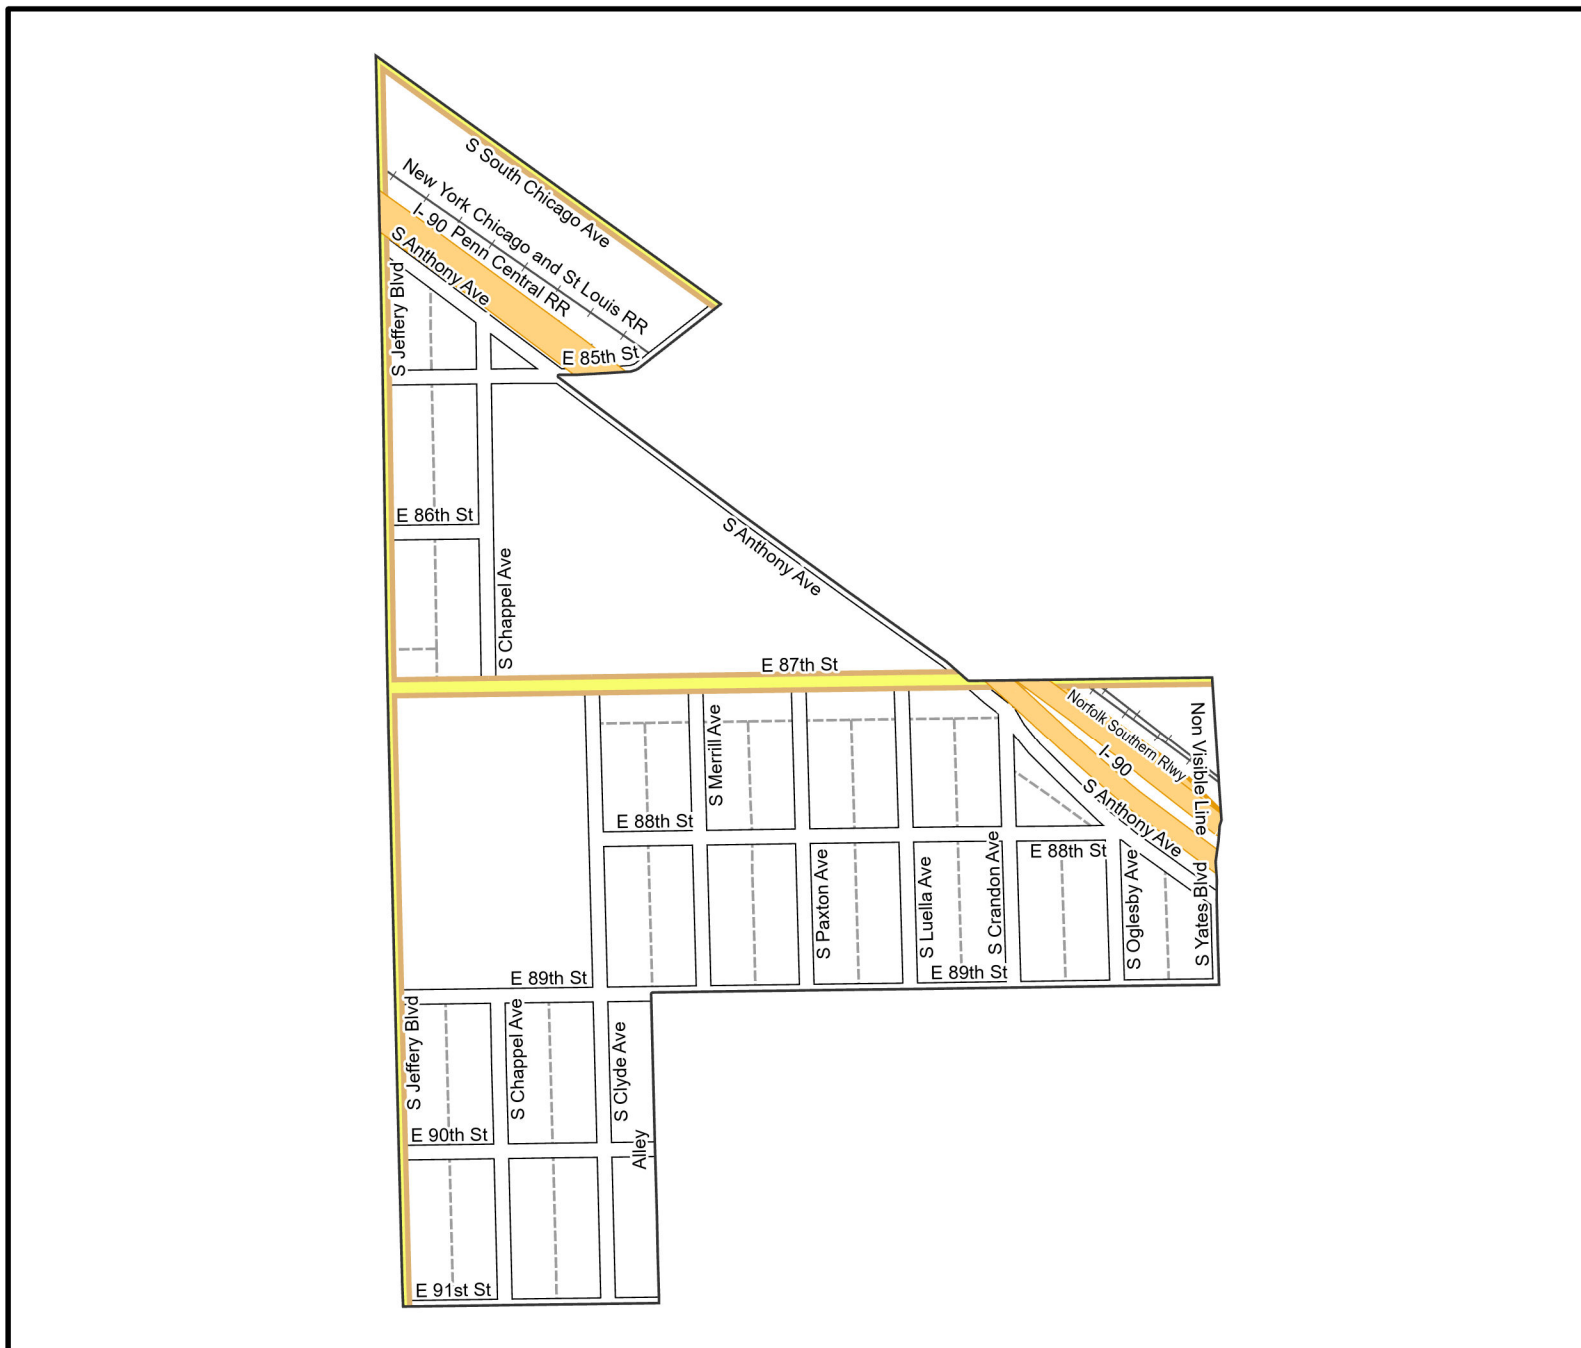

WARD 8 PCT 17

Legend

- Precincts
- Freeway
- Major Street
- Local Street
- Ramp
- Service Drive
- Alley
- Waterways
- Railroad

Board of Elections - City of
Chicago
69 W Washington, Suite 600,
Chicago, IL 60602
312-269-7900
www.chicagoelections.gov

Date: 1/31/2023