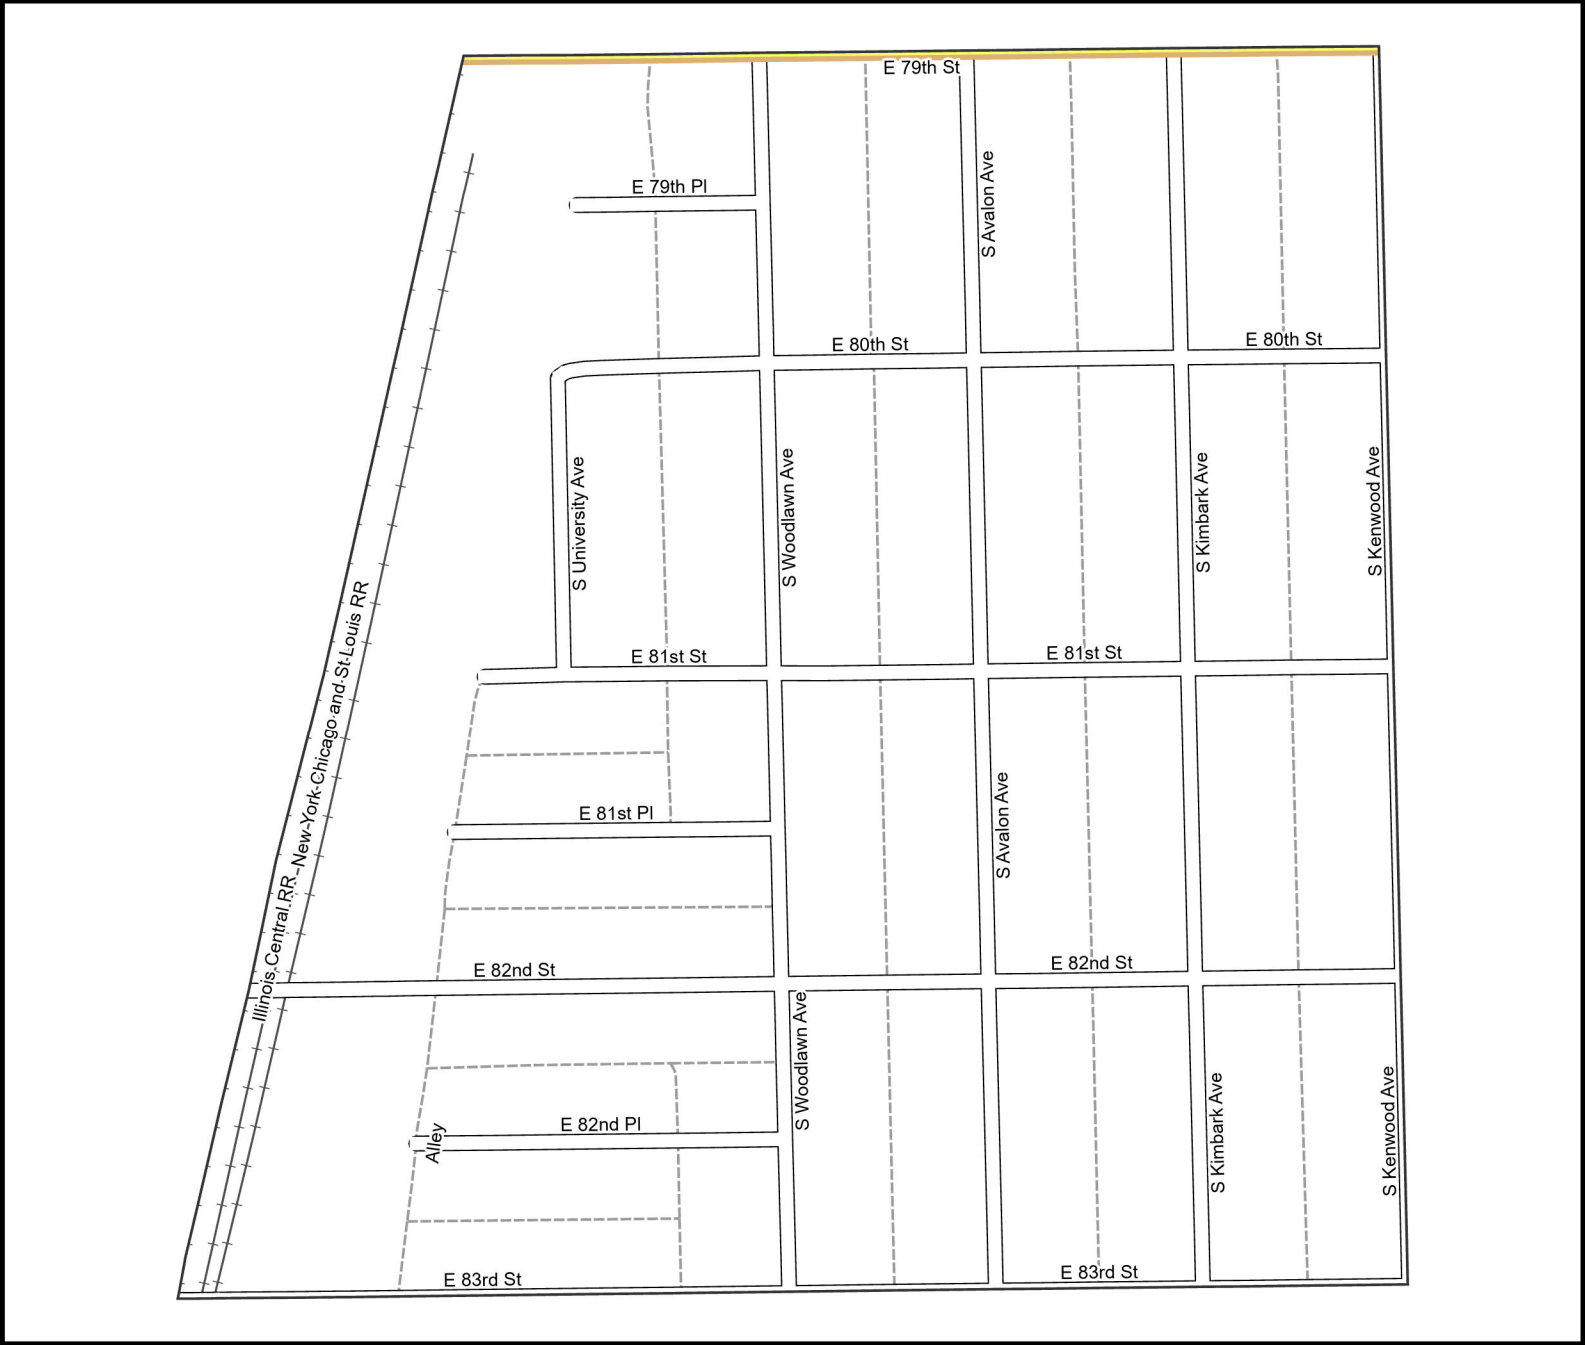

WARD 8 PCT 9

1. Legend
2. Precincts
   - Freeway
   - Major Street
   - Local Street
   - Ramp
   - Service Drive
   - Alley
   - Waterways
   - Railroad

Board of Elections - City of Chicago
69 W Washington, Suite 600,
Chicago, IL 60602
312-269-7900
www.chicagoelections.gov

Date: 1/31/2023