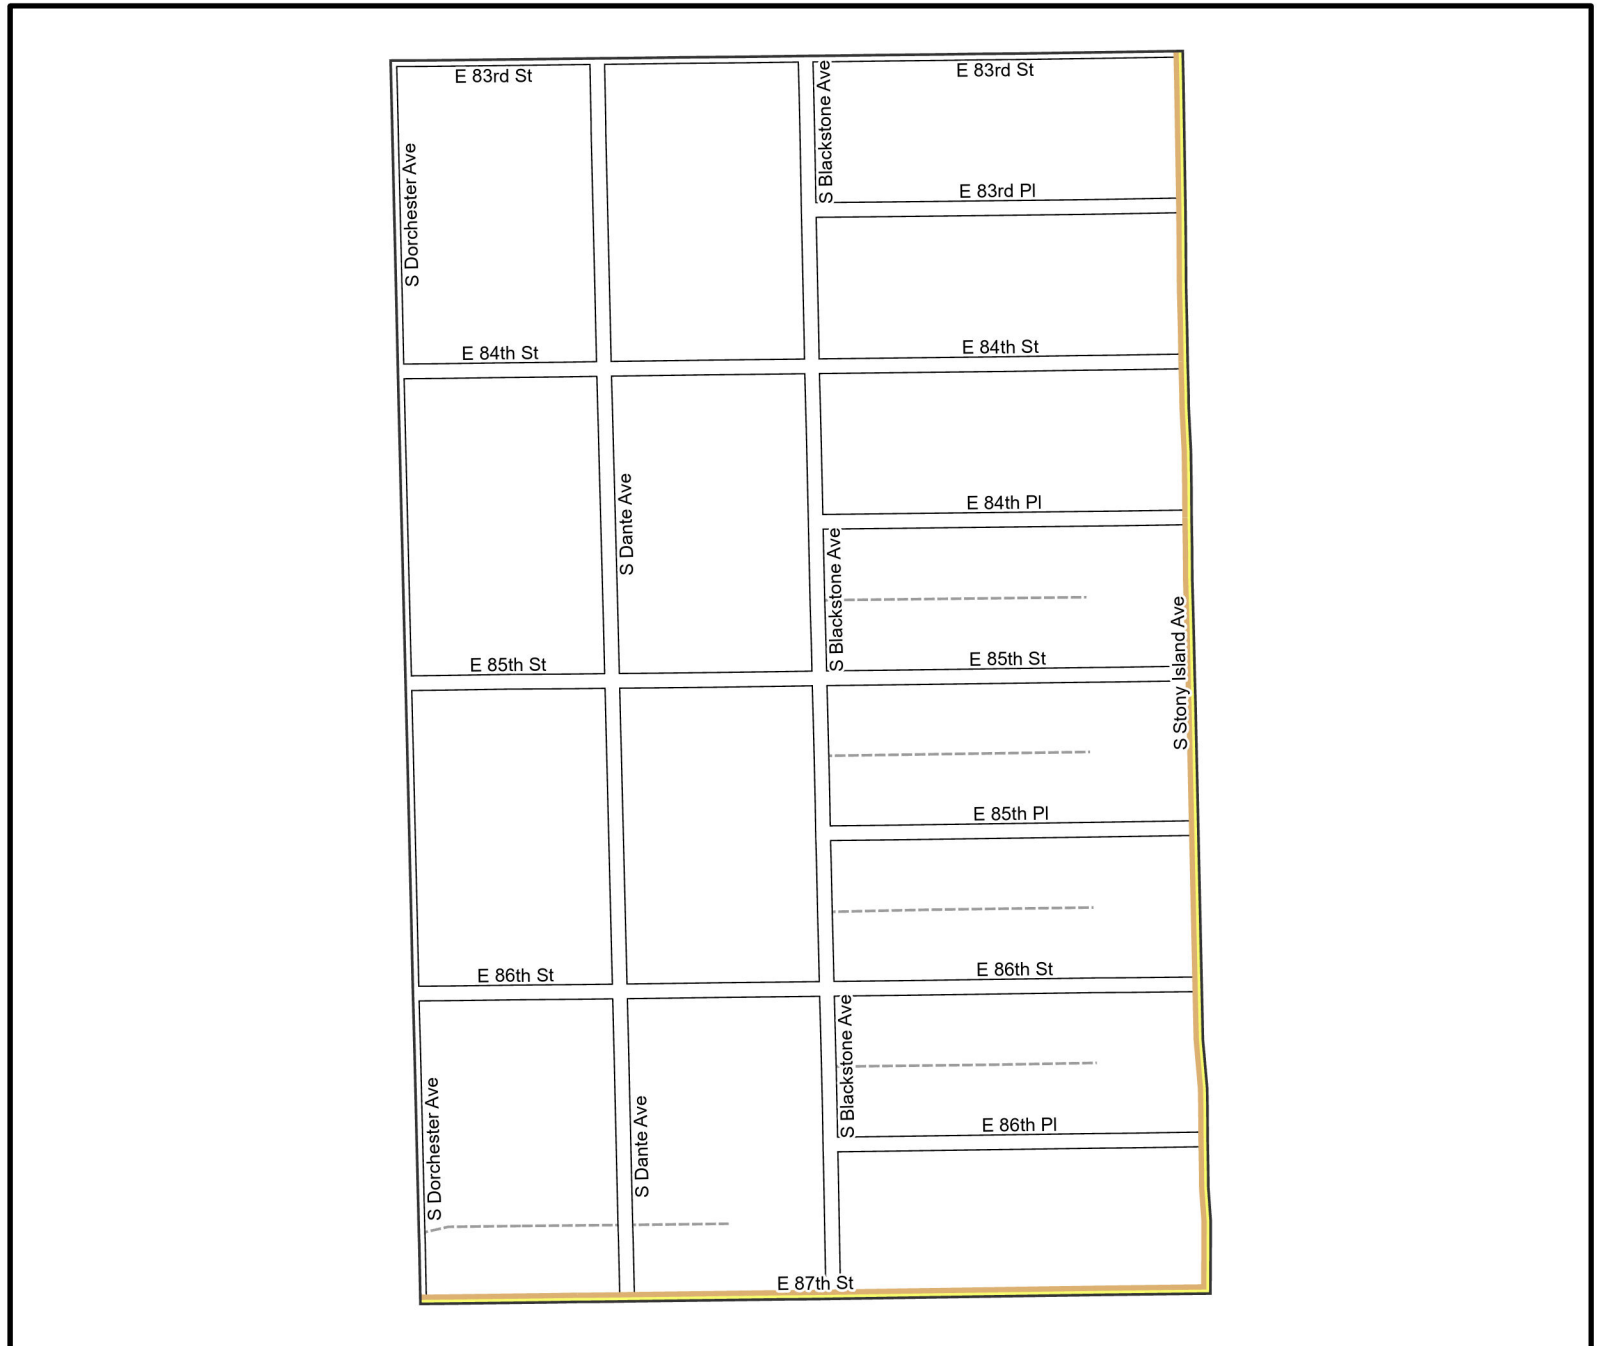

WARD 8 PCT 13

Legend

- Precincts
- Freeway
- Major Street
- Local Street
- Ramp
- Service Drive
- Alley
- Waterways
- Railroad

Board of Elections - City of
Chicago
69 W Washington, Suite 600,
Chicago, IL 60602
312-269-7900
www.chicagoelections.gov

Date: 1/31/2023