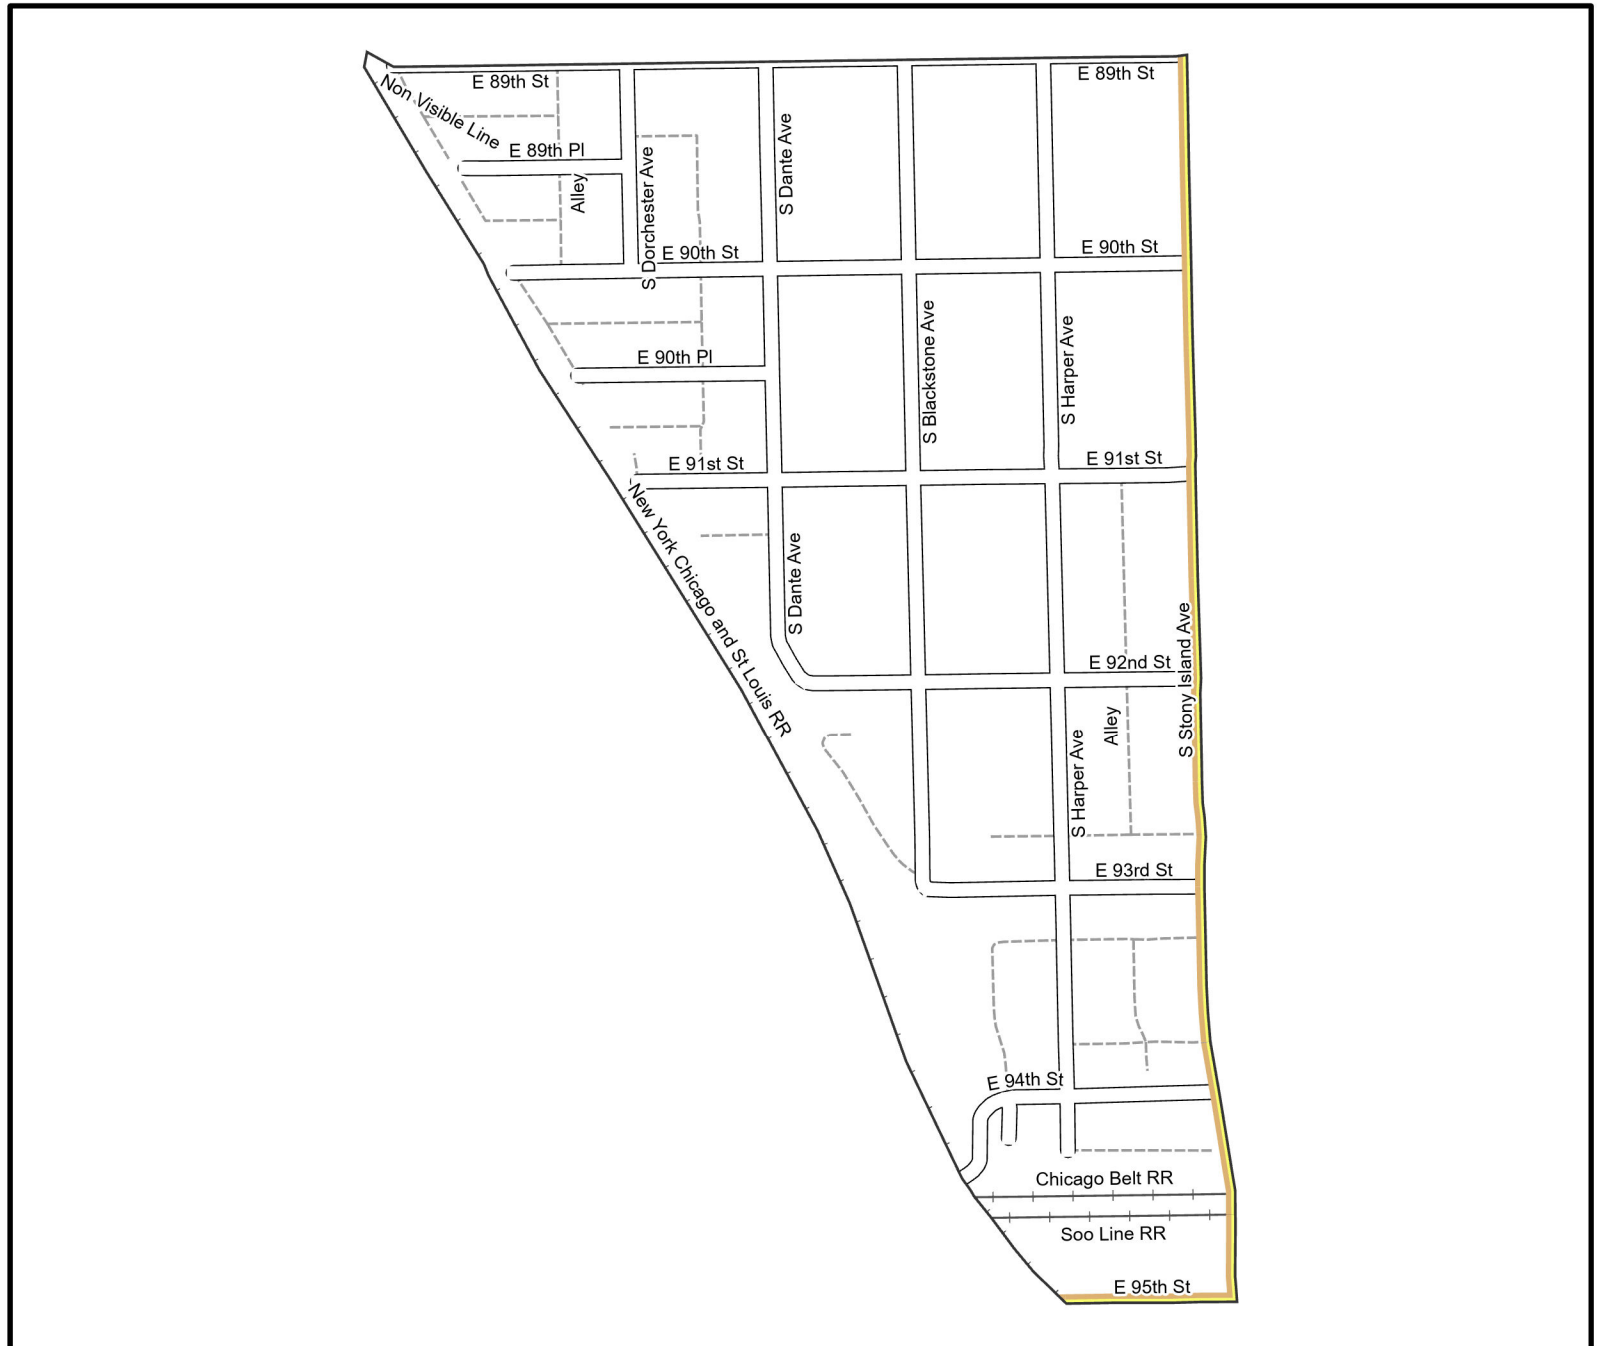

WARD 8 PCT 16

1. Legend
2. Precincts
   - Freeway
   - Major Street
   - Local Street
   - Ramp
   - Service Drive
   - Alley
   - Waterways
   - Railroad

Board of Elections - City of Chicago
69 W Washington, Suite 600,
Chicago, IL 60602
312-269-7900
www.chicagoelections.gov

Date: 1/31/2023