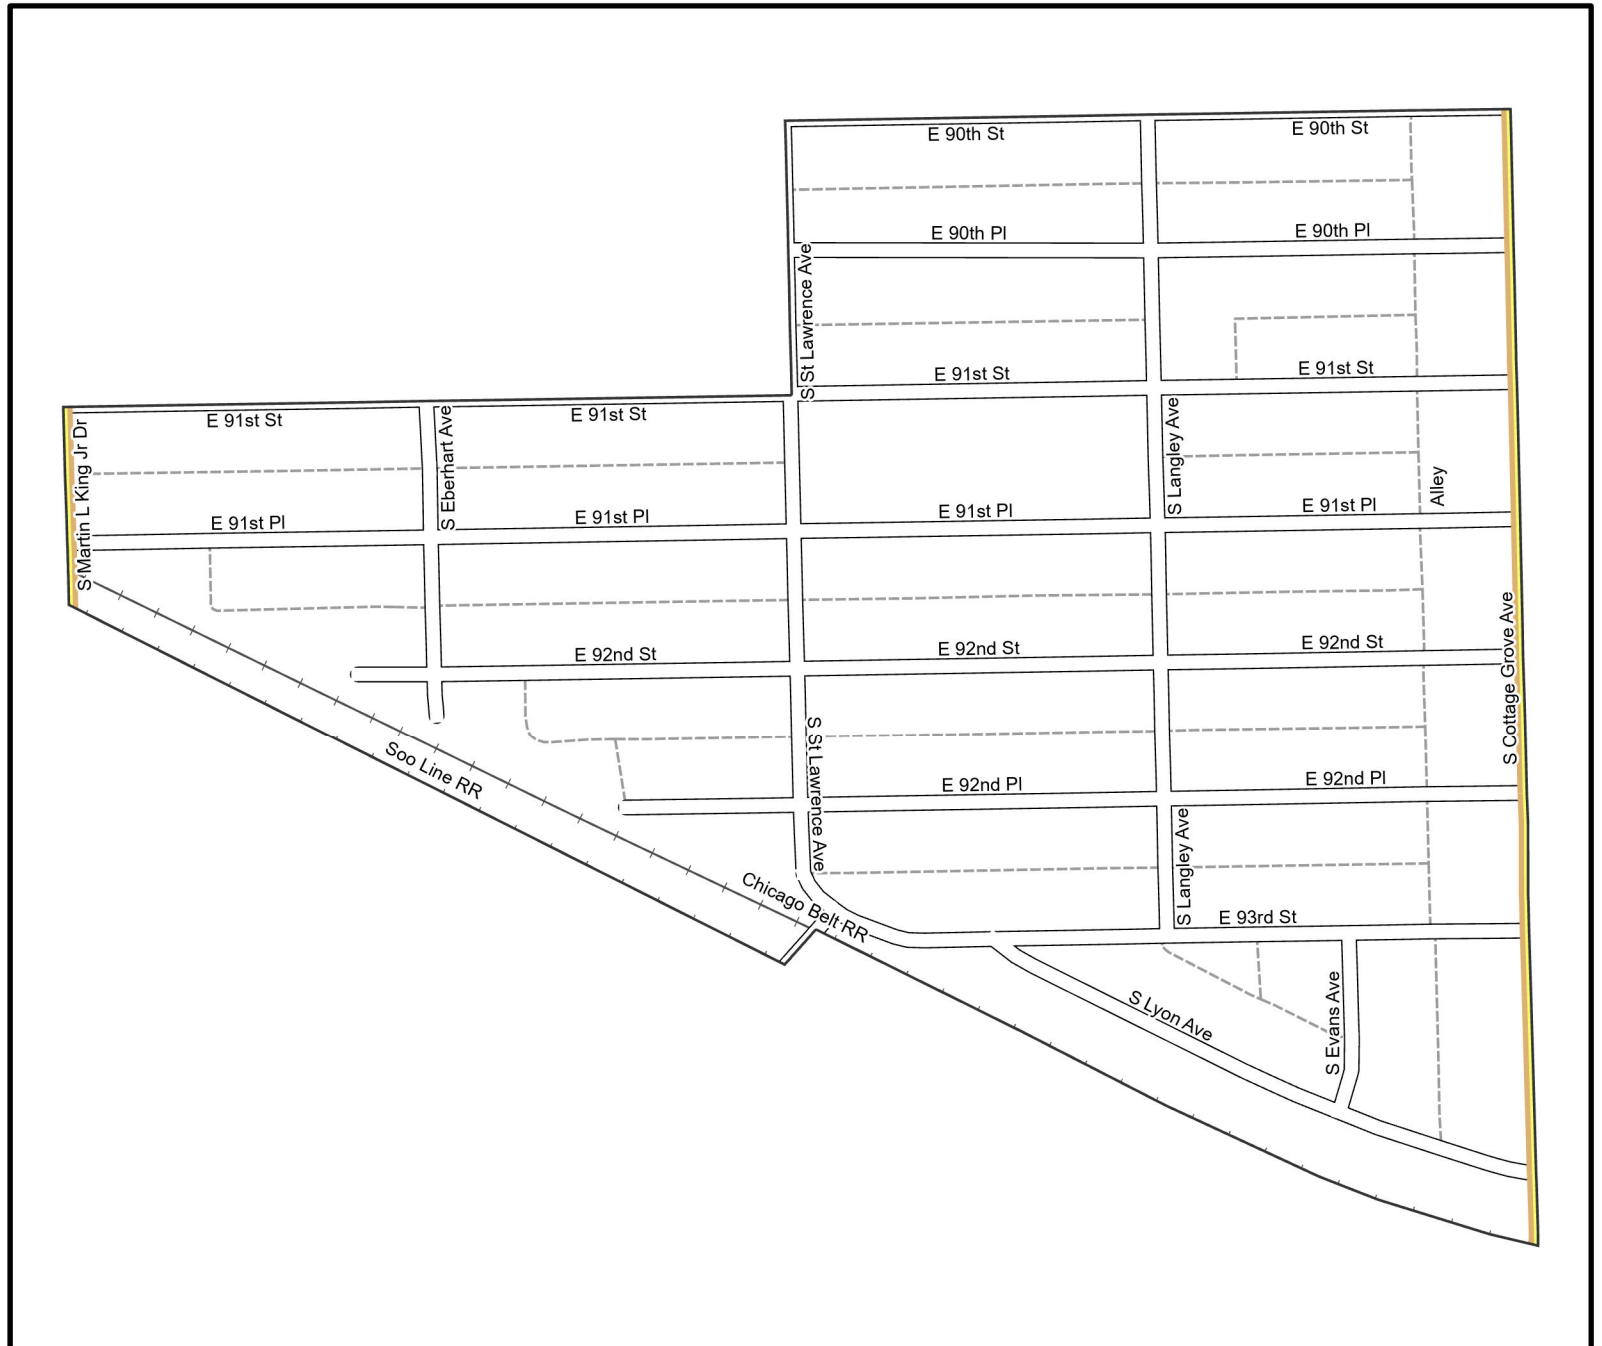

WARD 8 PCT 26

Legend

- Precincts
- Freeway
- Major Street
- Local Street
- Ramp
- Service Drive
- Alley
- Waterways
- Railroad

Board of Elections - City of Chicago
69 W Washington, Suite 600,
Chicago, IL 60602
312-269-7900
www.chicagoelections.gov

Date: 1/31/2023