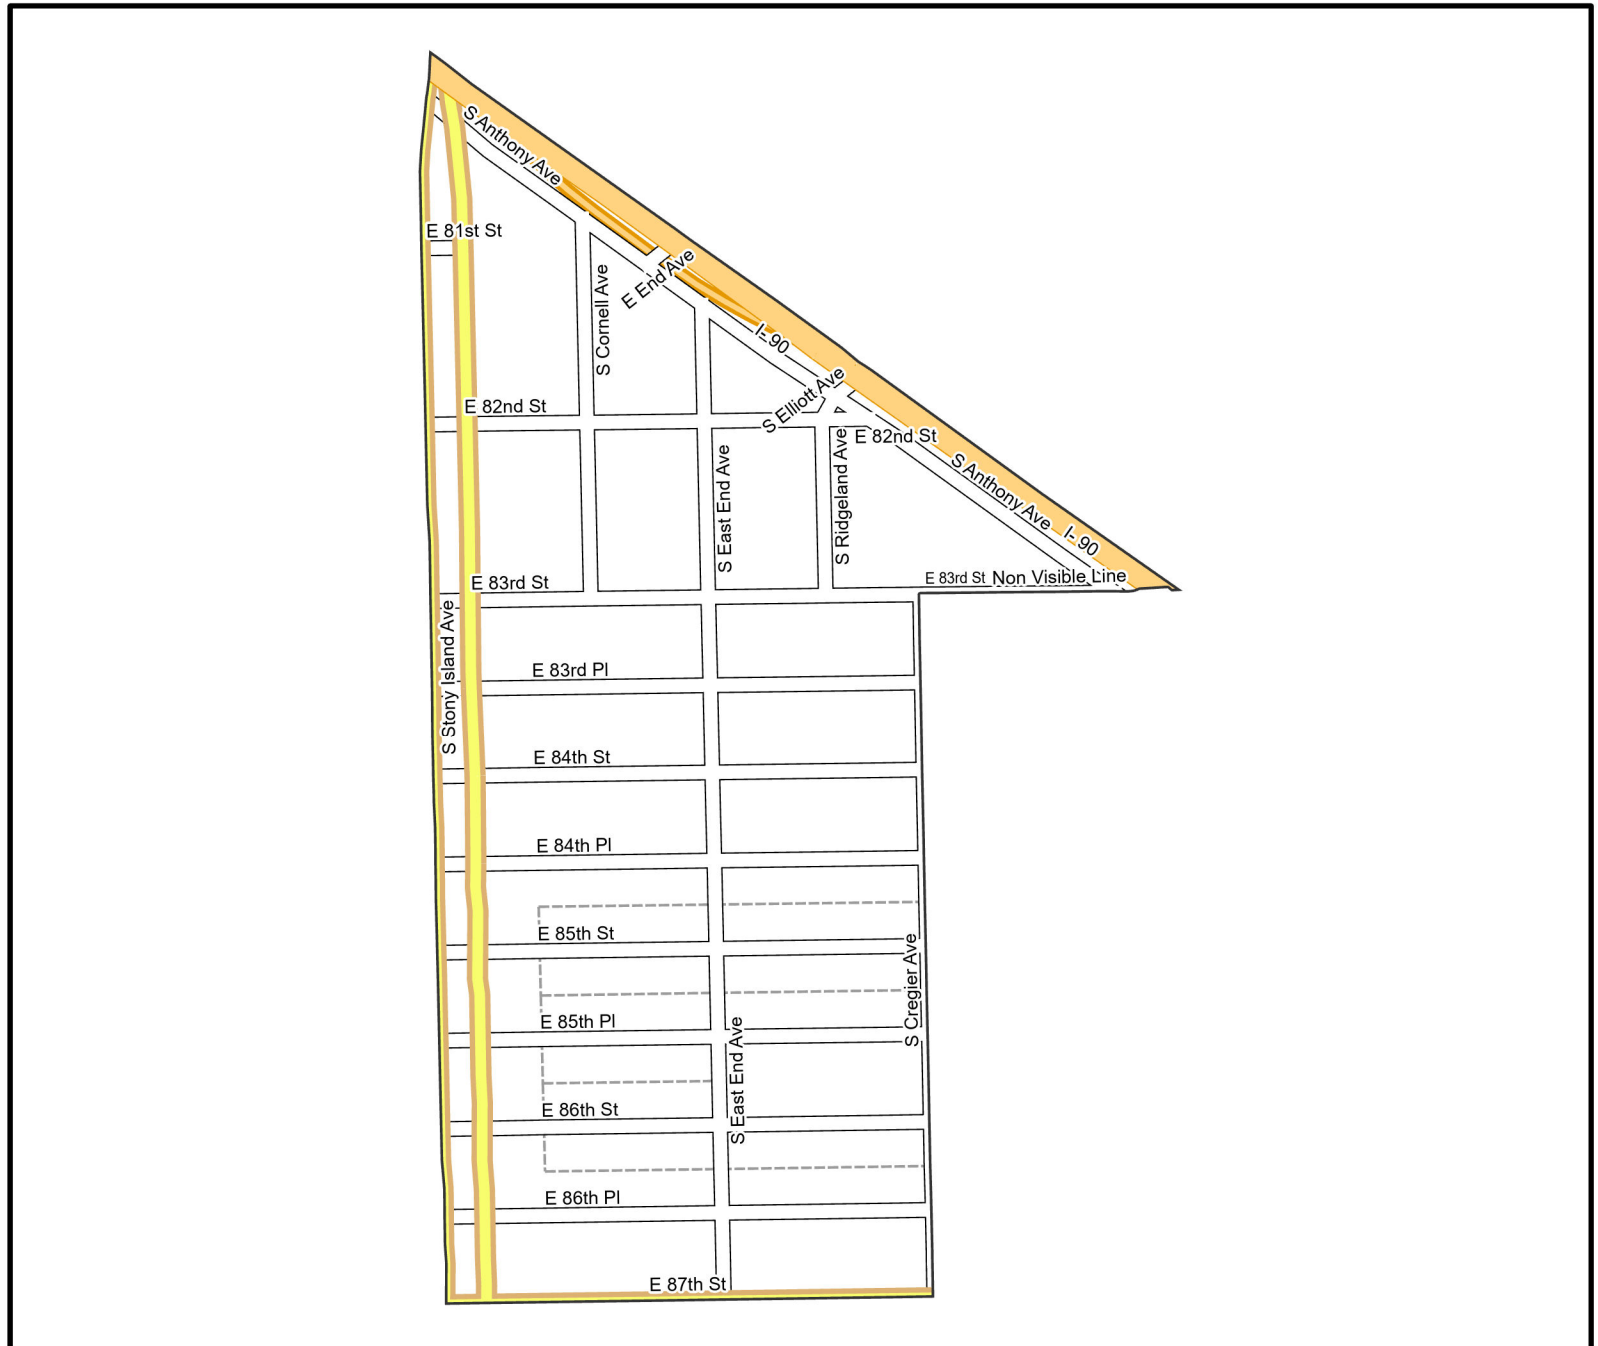

WARD 8 PCT 14

Legend

- Precincts
- Freeway
- Major Street
- Local Street
- Ramp
- Service Drive
- Alley
- Waterways
- Railroad

Board of Elections - City of Chicago
69 W Washington, Suite 600,
Chicago, IL 60602
312-269-7900
www.chicagoelections.gov

Date: 1/31/2023