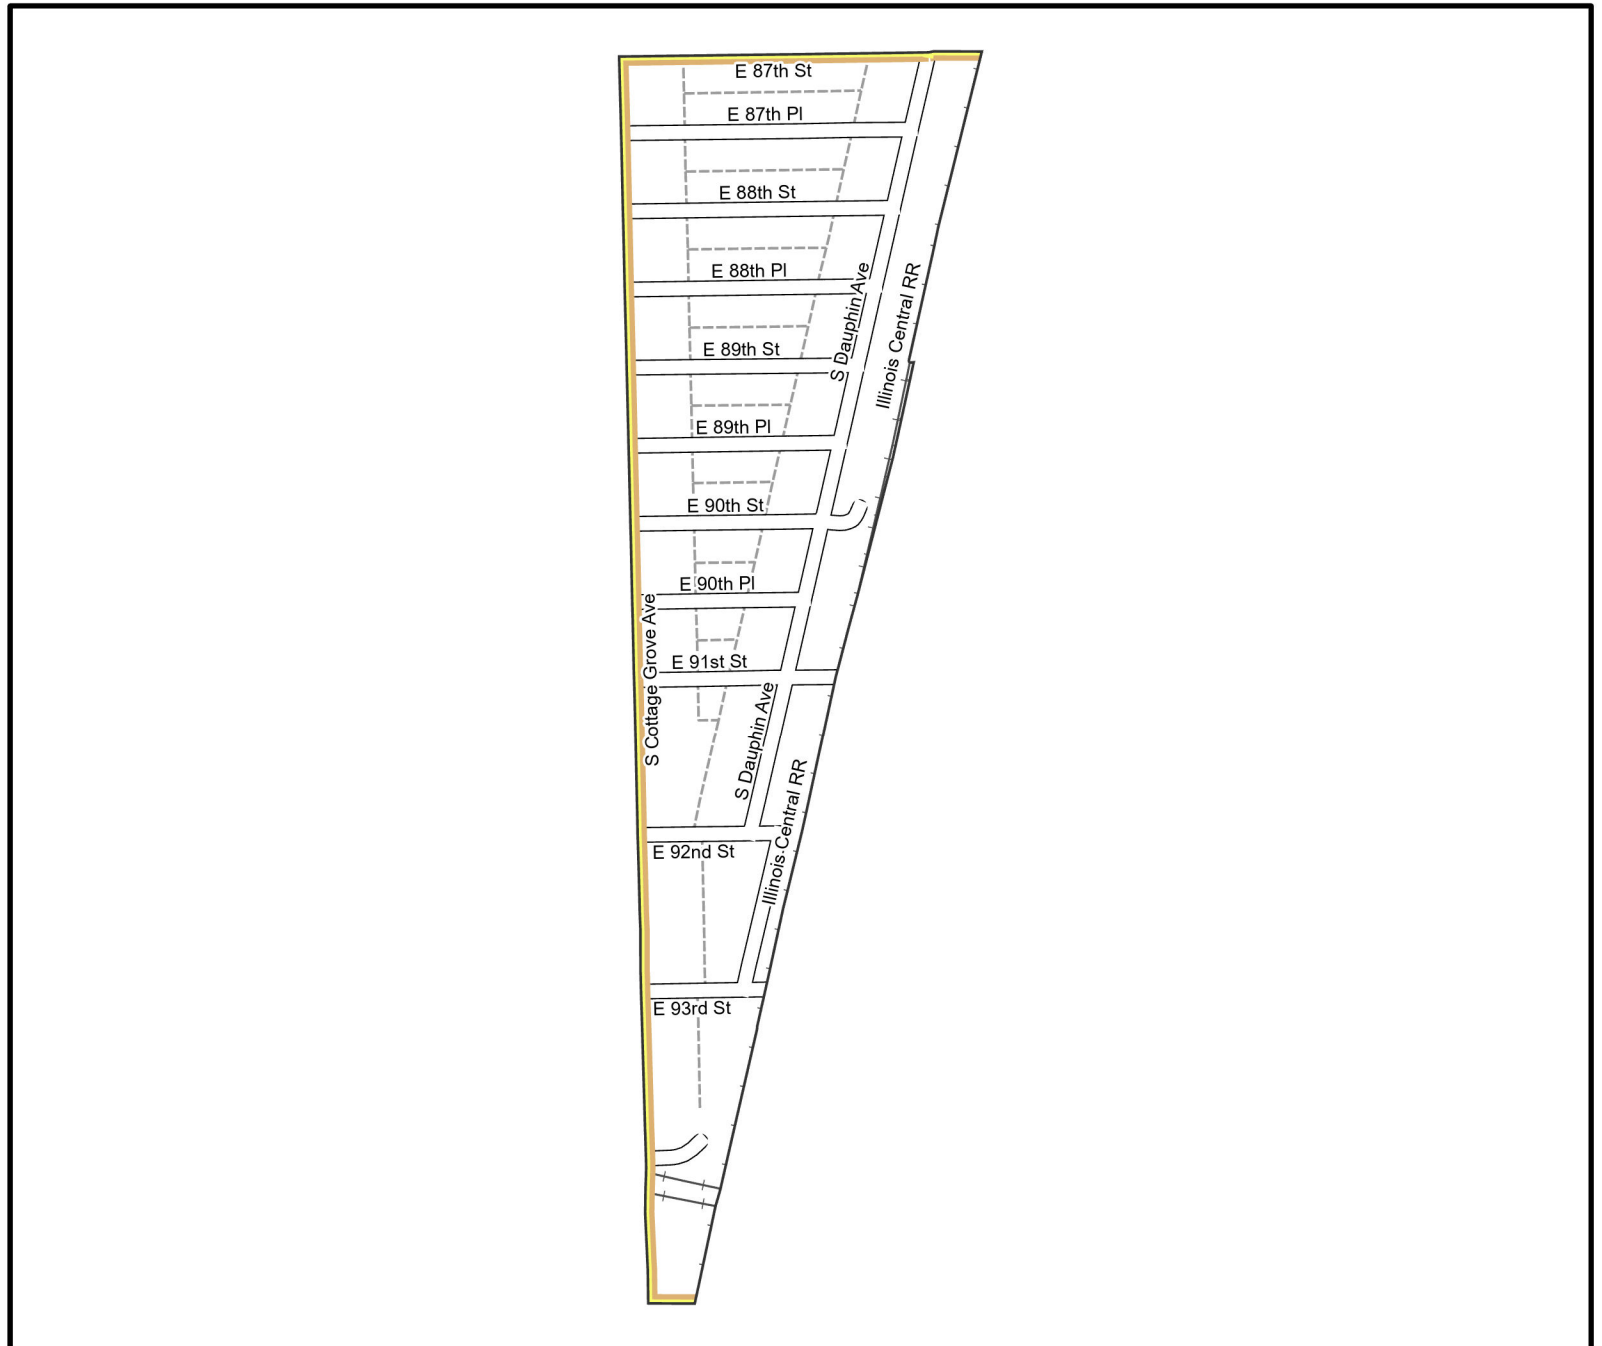

WARD 8 PCT 20

Legend

- Precincts
- Freeway
- Major Street
- Local Street
- Ramp
- Service Drive
- Alley
- Waterways
- Railroad

Board of Elections - City of
Chicago
69 W Washington, Suite 600,
Chicago, IL 60602
312-269-7900
www.chicagoelections.gov

Date: 1/31/2023