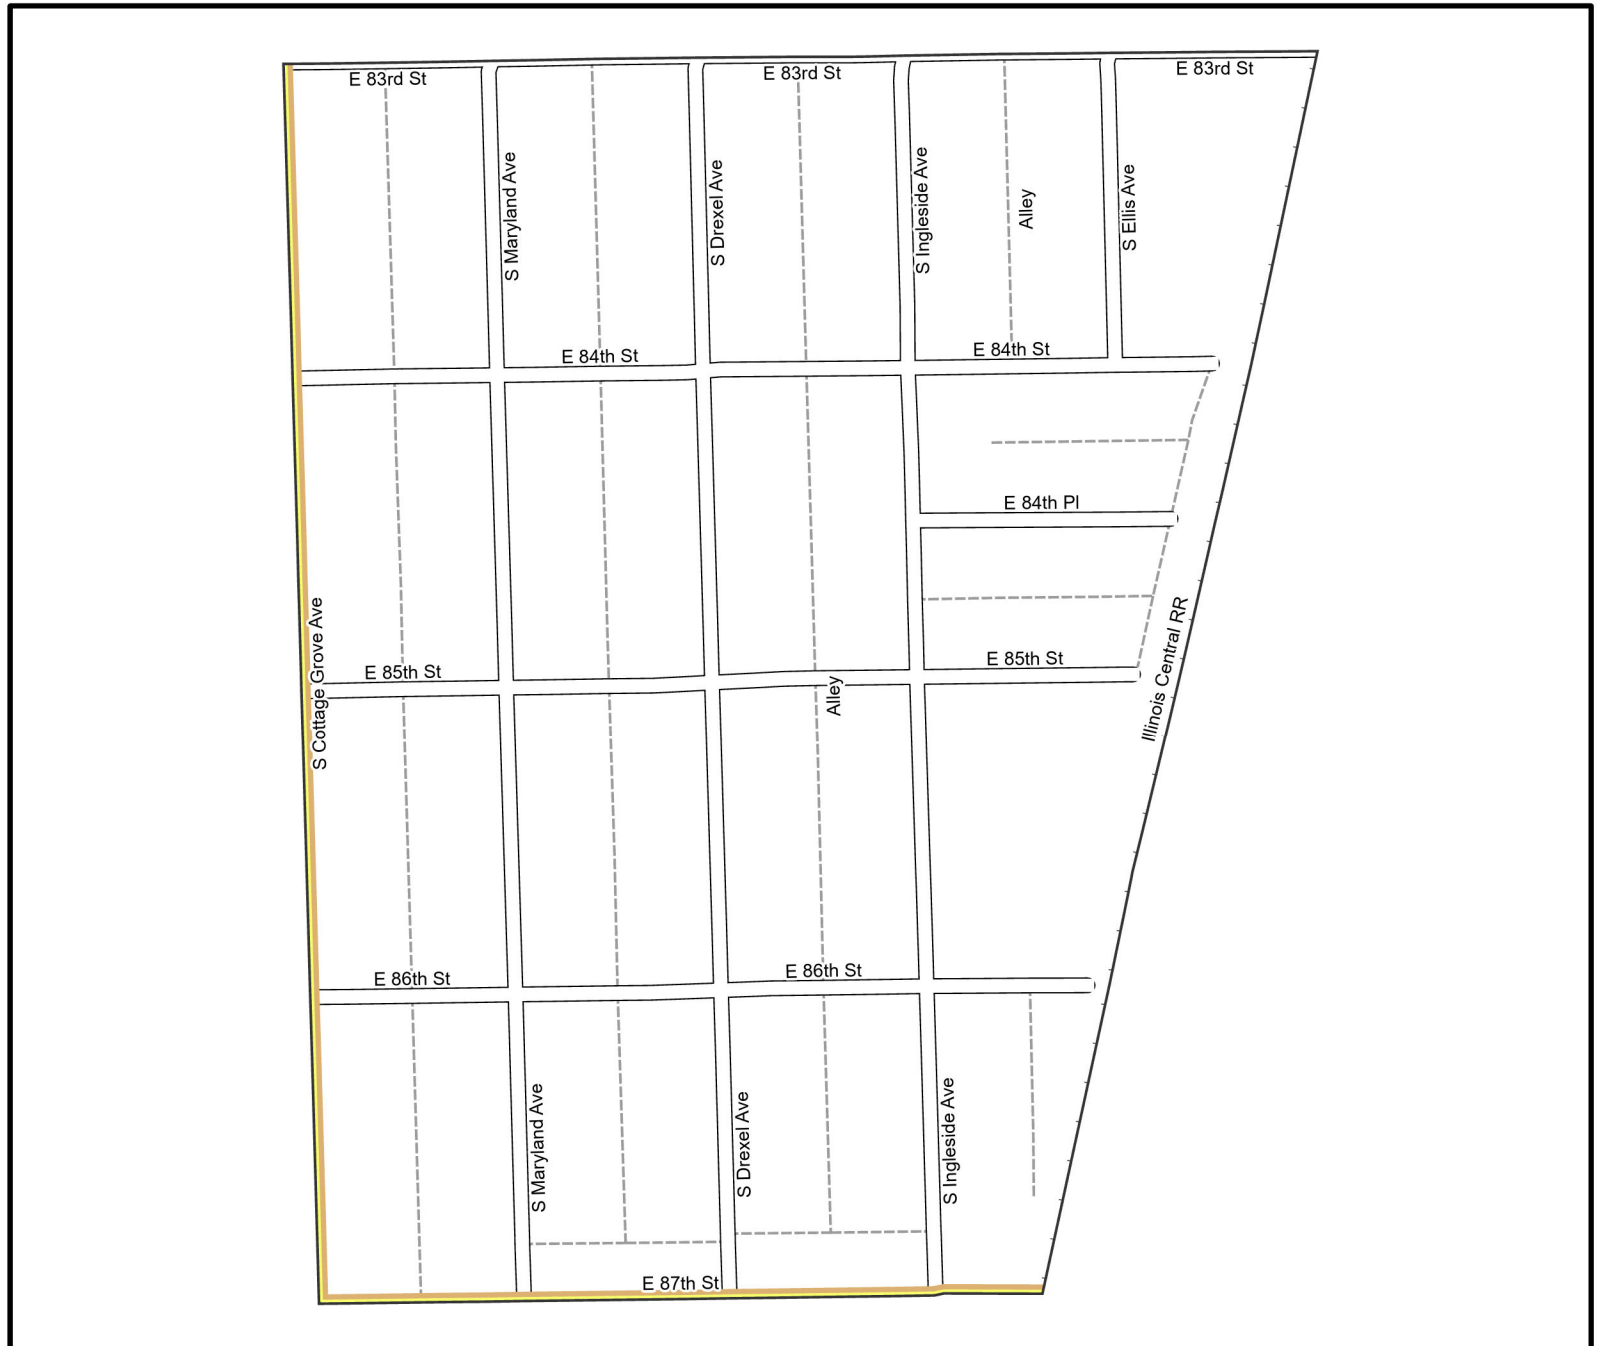

WARD 8 PCT 11

Legend

- Precincts
- Freeway
- Major Street
- Local Street
- Ramp
- Service Drive
- Alley
- Waterways
- Railroad

Board of Elections - City of Chicago
69 W Washington, Suite 600,
Chicago, IL 60602
312-269-7900
www.chicagoelections.gov

Date: 1/31/2023