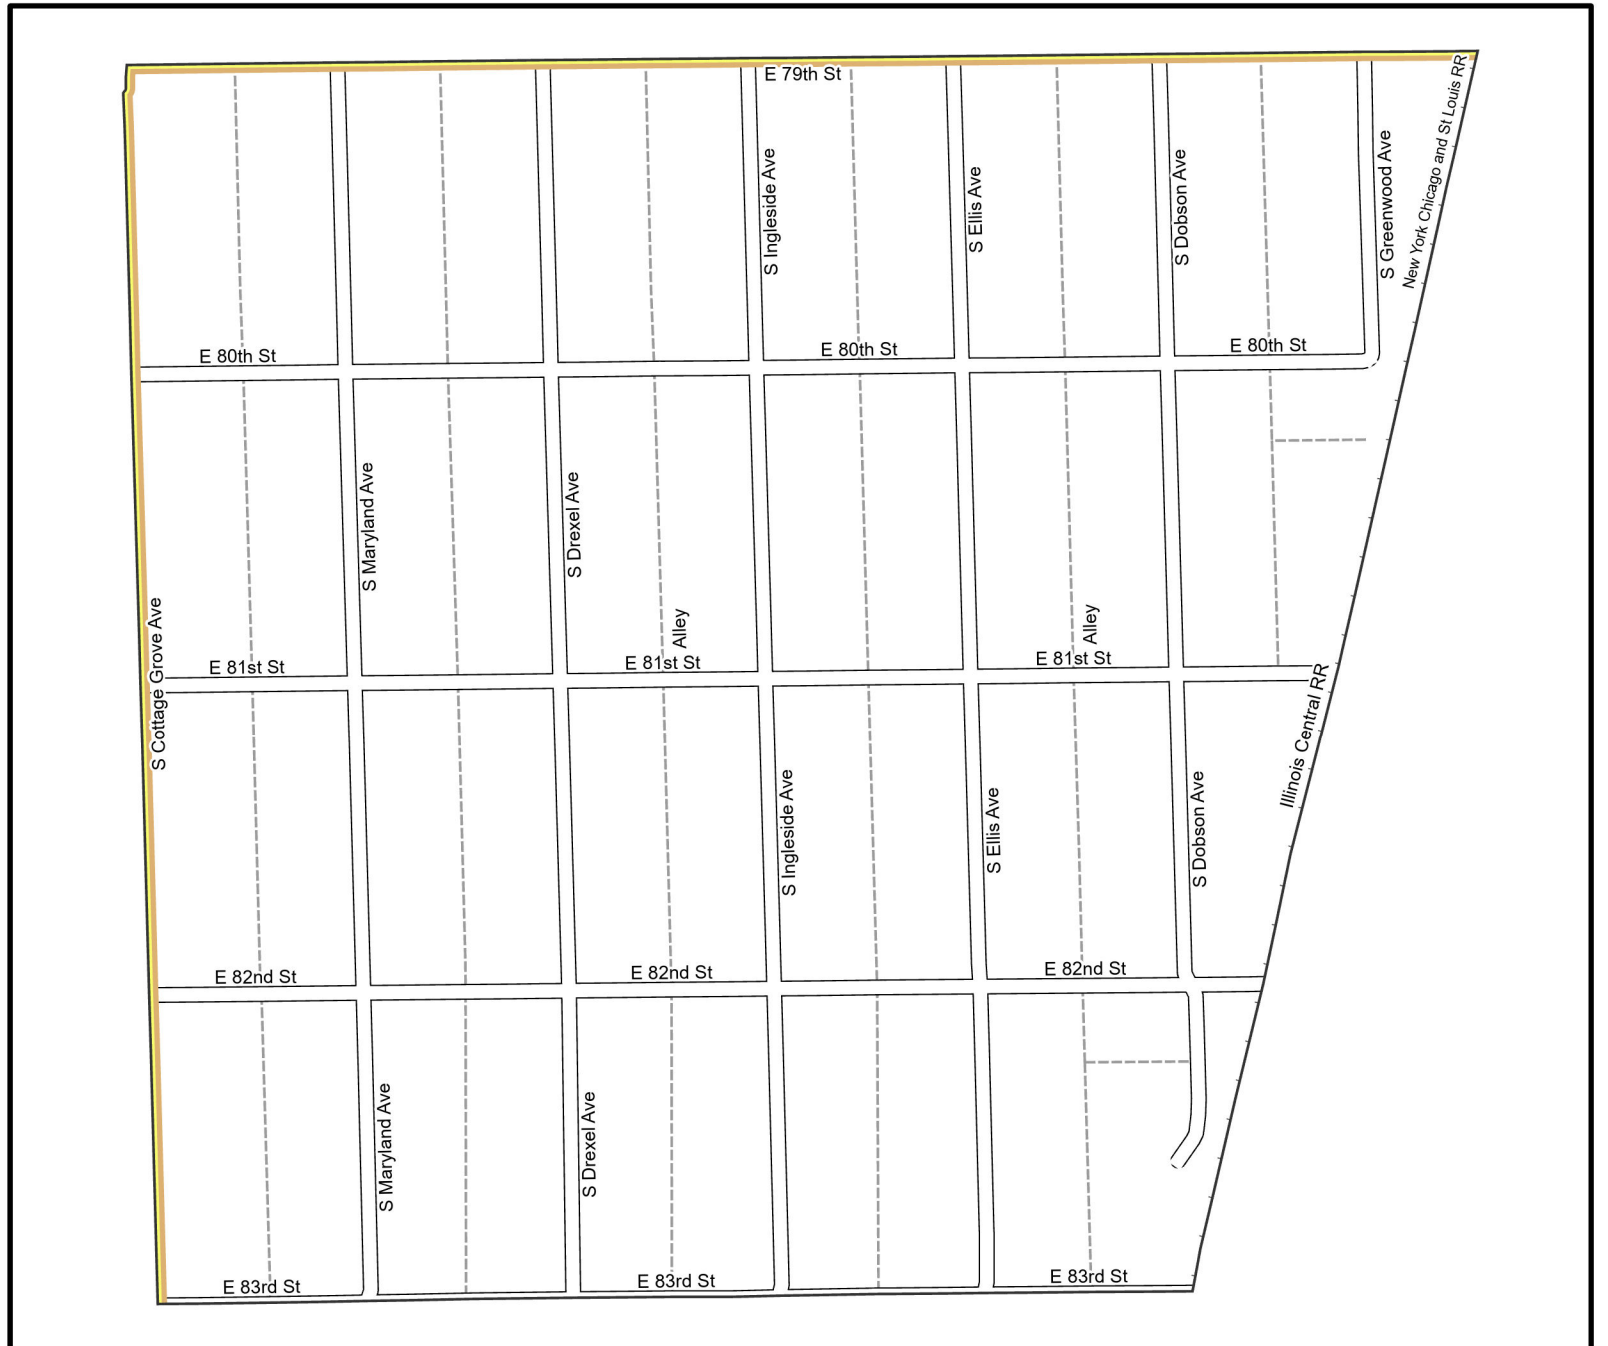

WARD 8 PCT 10

1. Legend
2. Precincts
   - Freeway
   - Major Street
   - Local Street
   - Ramp
   - Service Drive
   - Alley
   - Waterways
   - Railroad

Board of Elections - City of Chicago
69 W Washington, Suite 600,
Chicago, IL 60602
312-269-7900
www.chicagoelections.gov

Date: 1/31/2023