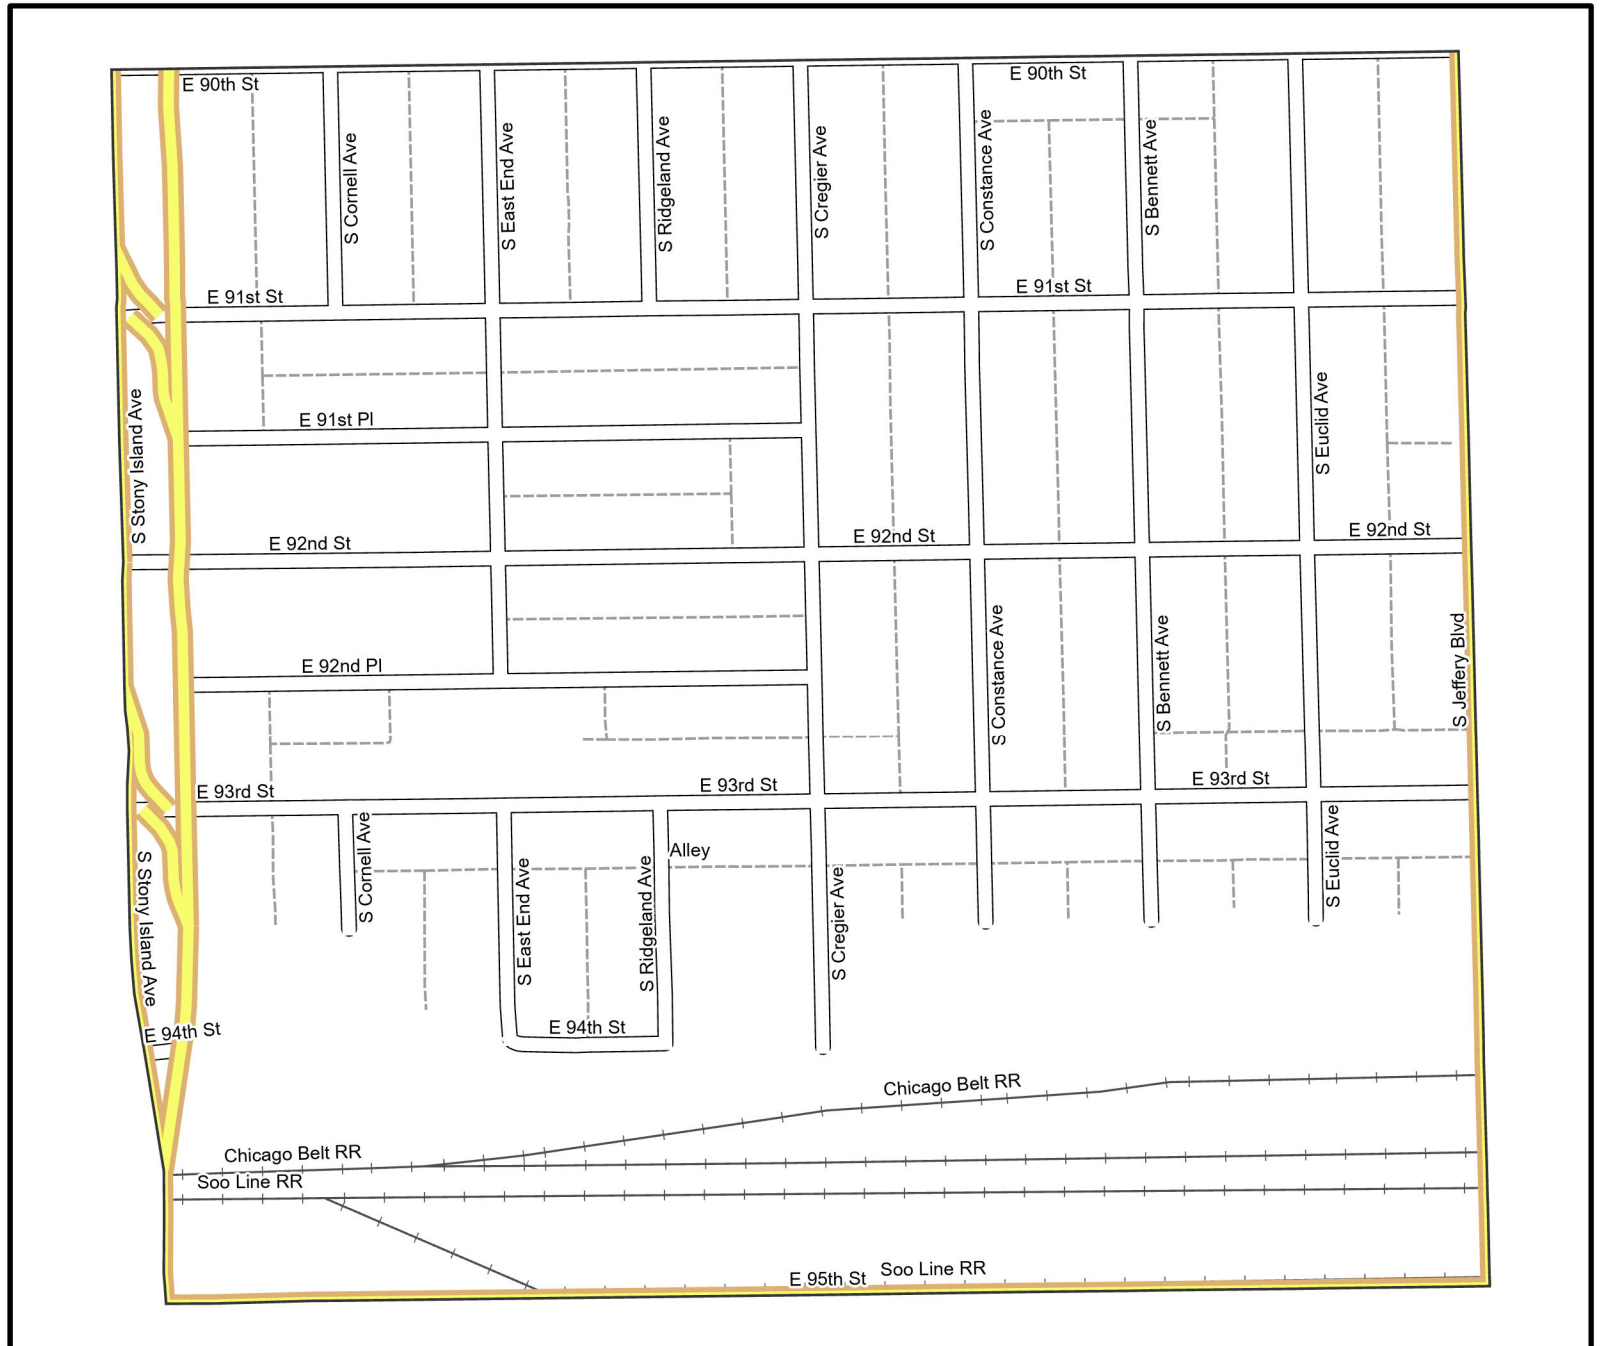

WARD 8 PCT 18

1. Legend
2. Precincts
   - Freeway
   - Major Street
   - Local Street
   - Ramp
   - Service Drive
   - Alley
   - Waterways
   - Railroad

Board of Elections - City of
Chicago
69 W Washington, Suite 600,
Chicago, IL 60602
312-269-7900
www.chicagoelections.gov

Date: 1/31/2023