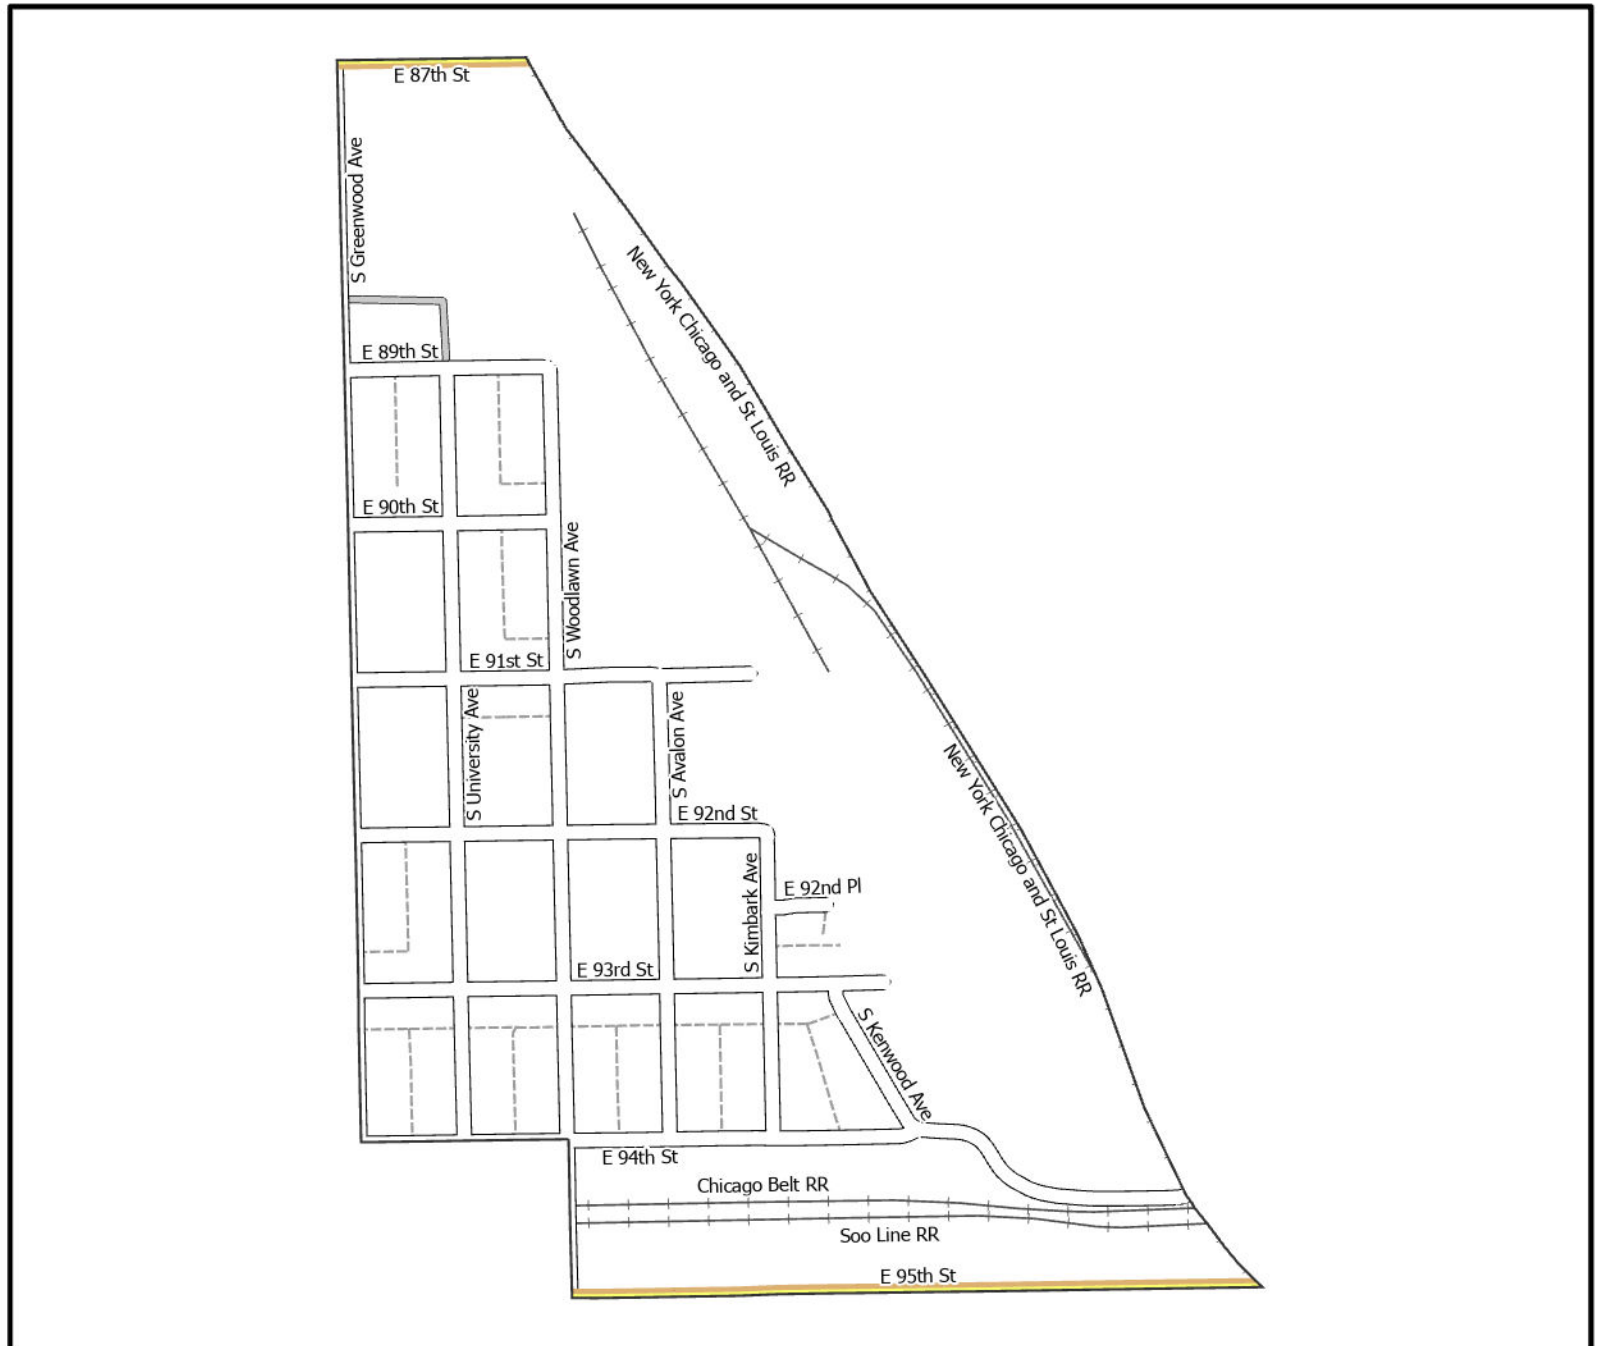

WARD 8 PCT 28

1. Legend
2. Precincts
   - Freeway
   - Major Street
   - Local Street
   - Ramp
   - Service Drive
   - Alley
   - Waterways
   - Railroad

Board of Elections - City of Chicago
69 W Washington, Suite 600,
Chicago, IL 60602
312-269-7900
www.chicagoelections.gov

Date: 1/31/2023

0 1,000 2,000 US Feet