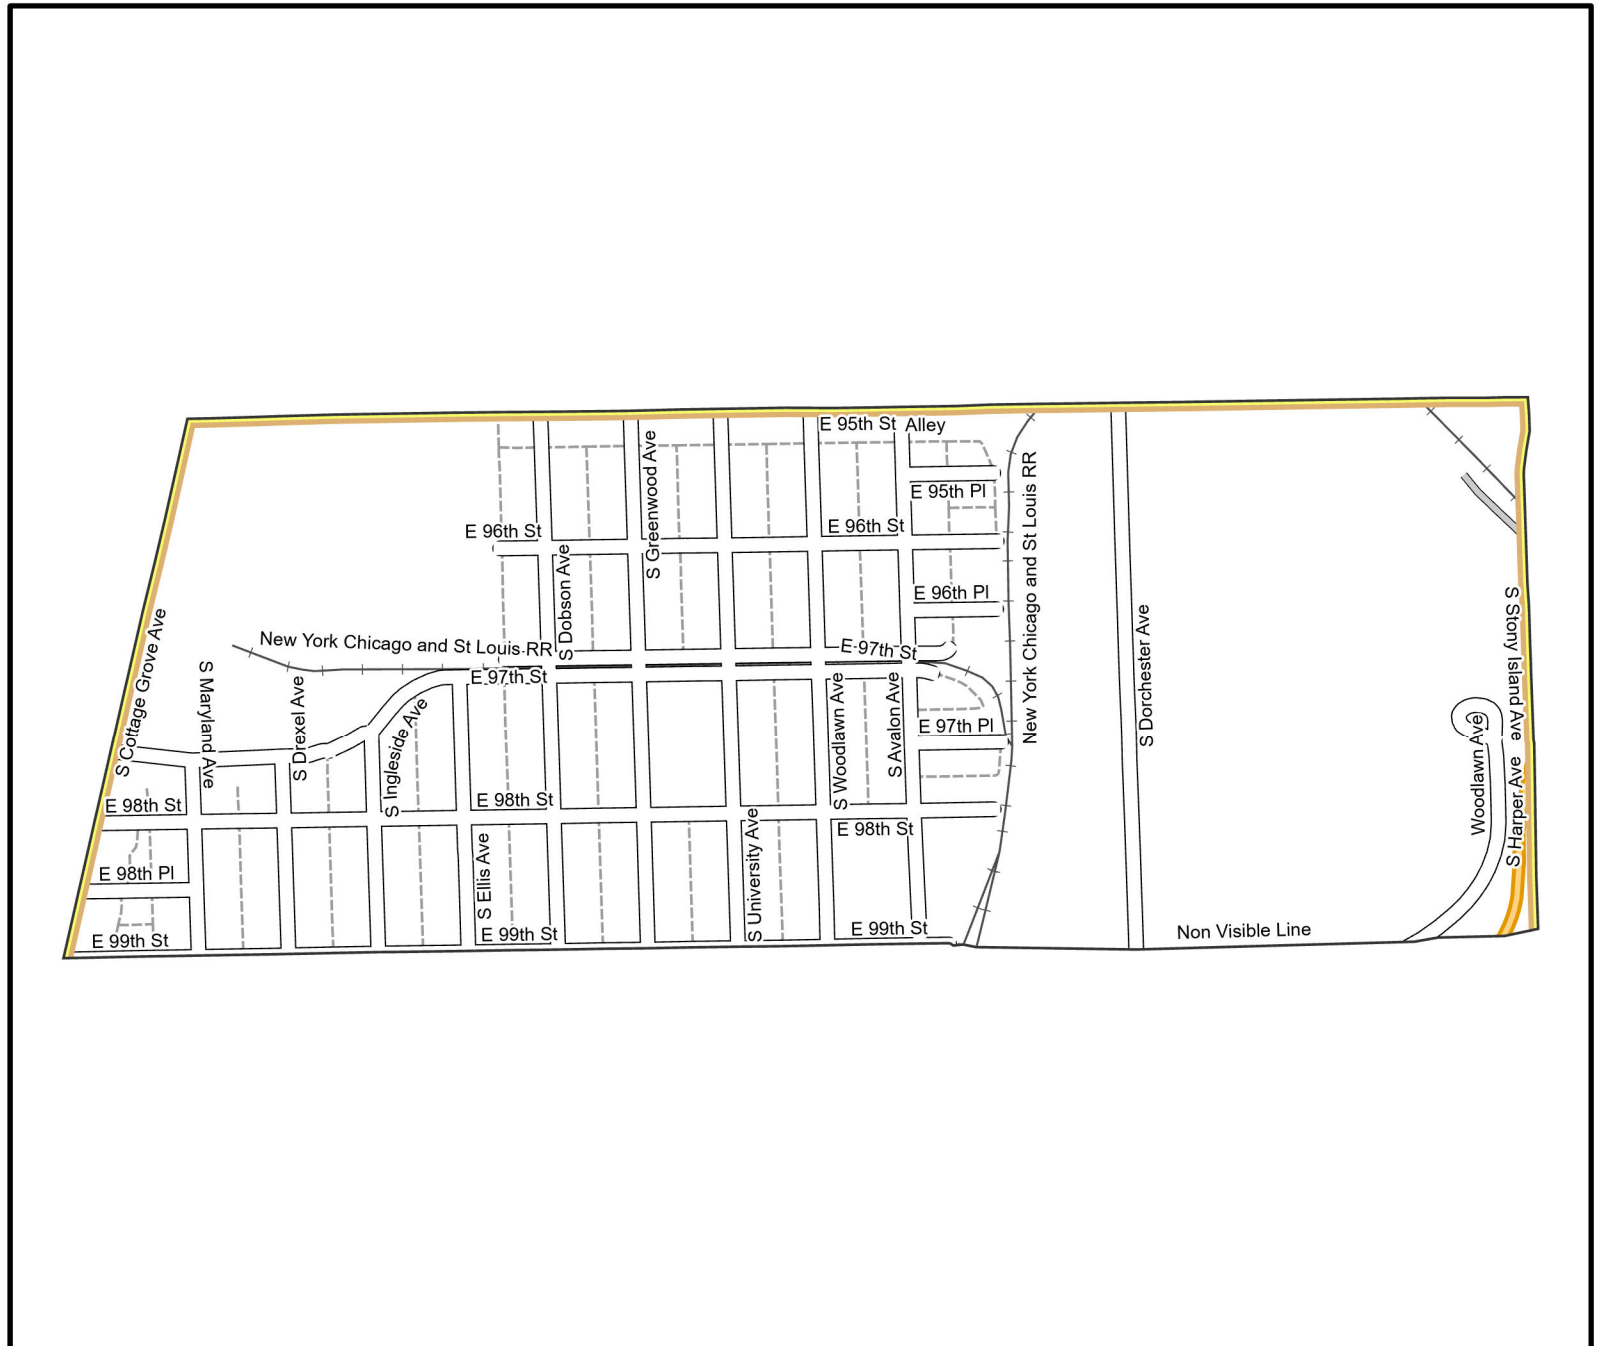

Date: 1/31/2023

WARD 8 PCT 23

Legend

-  Precincts
-  Freeway
-  Major Street
-  Local Street
-  Ramp
-  Service Drive
-  Alley
-  Waterways
-  Railroad

Board of Elections - City of Chicago
 69 W Washington, Suite 600,
 Chicago, IL 60602
 312-269-7900
www.chicagoelections.gov