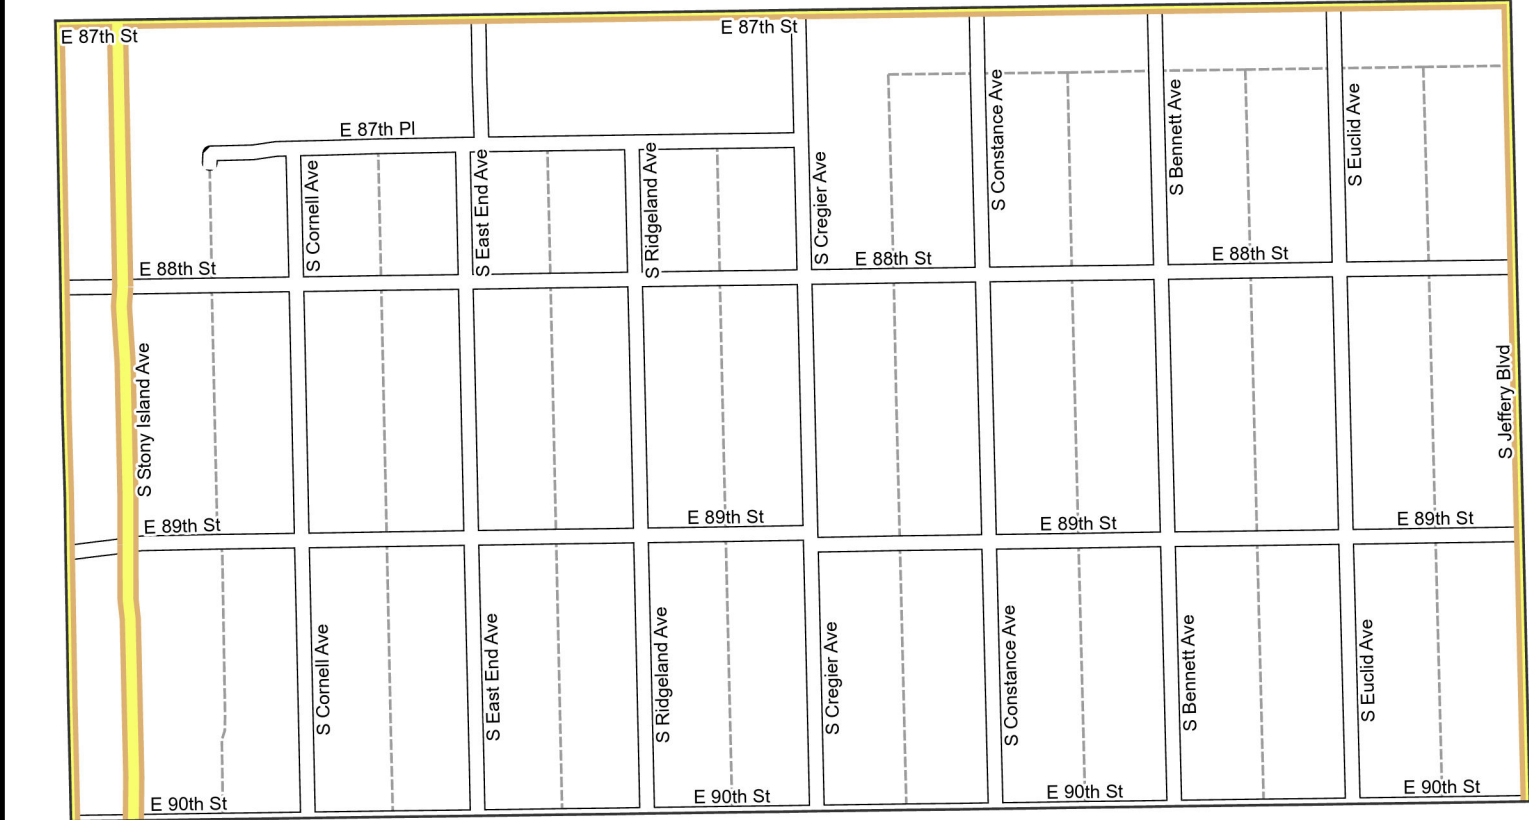

WARD 8 PCT 8

1. Legend
2. Precincts
   - Freeway
   - Major Street
   - Local Street
   - Ramp
   - Service Drive
   - Alley
   - Waterways
   - Railroad

Board of Elections - City of Chicago
69 W Washington, Suite 600,
Chicago, IL 60602
312-269-7900
www.chicagoelections.gov

Date: 1/31/2023