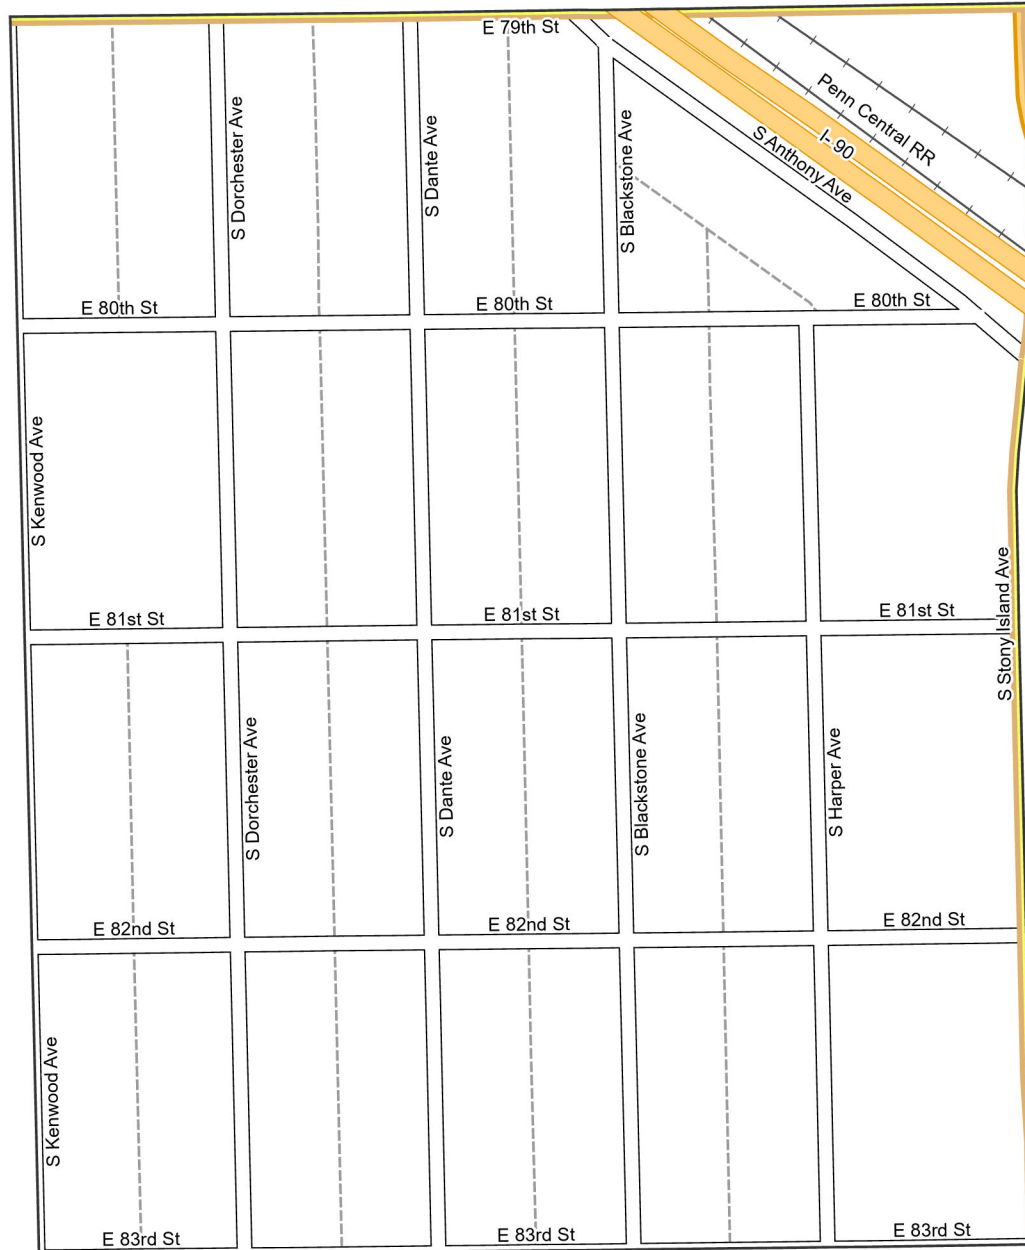

WARD 8 PCT 27

1. Legend
2. Precincts
   - Freeway
   - Major Street
   - Local Street
   - Ramp
   - Service Drive
   - Alley
   - Waterways
   - Railroad

Board of Elections - City of Chicago
69 W Washington, Suite 600,
Chicago, IL 60602
312-269-7900
www.chicagoelections.gov

Date: 1/31/2023