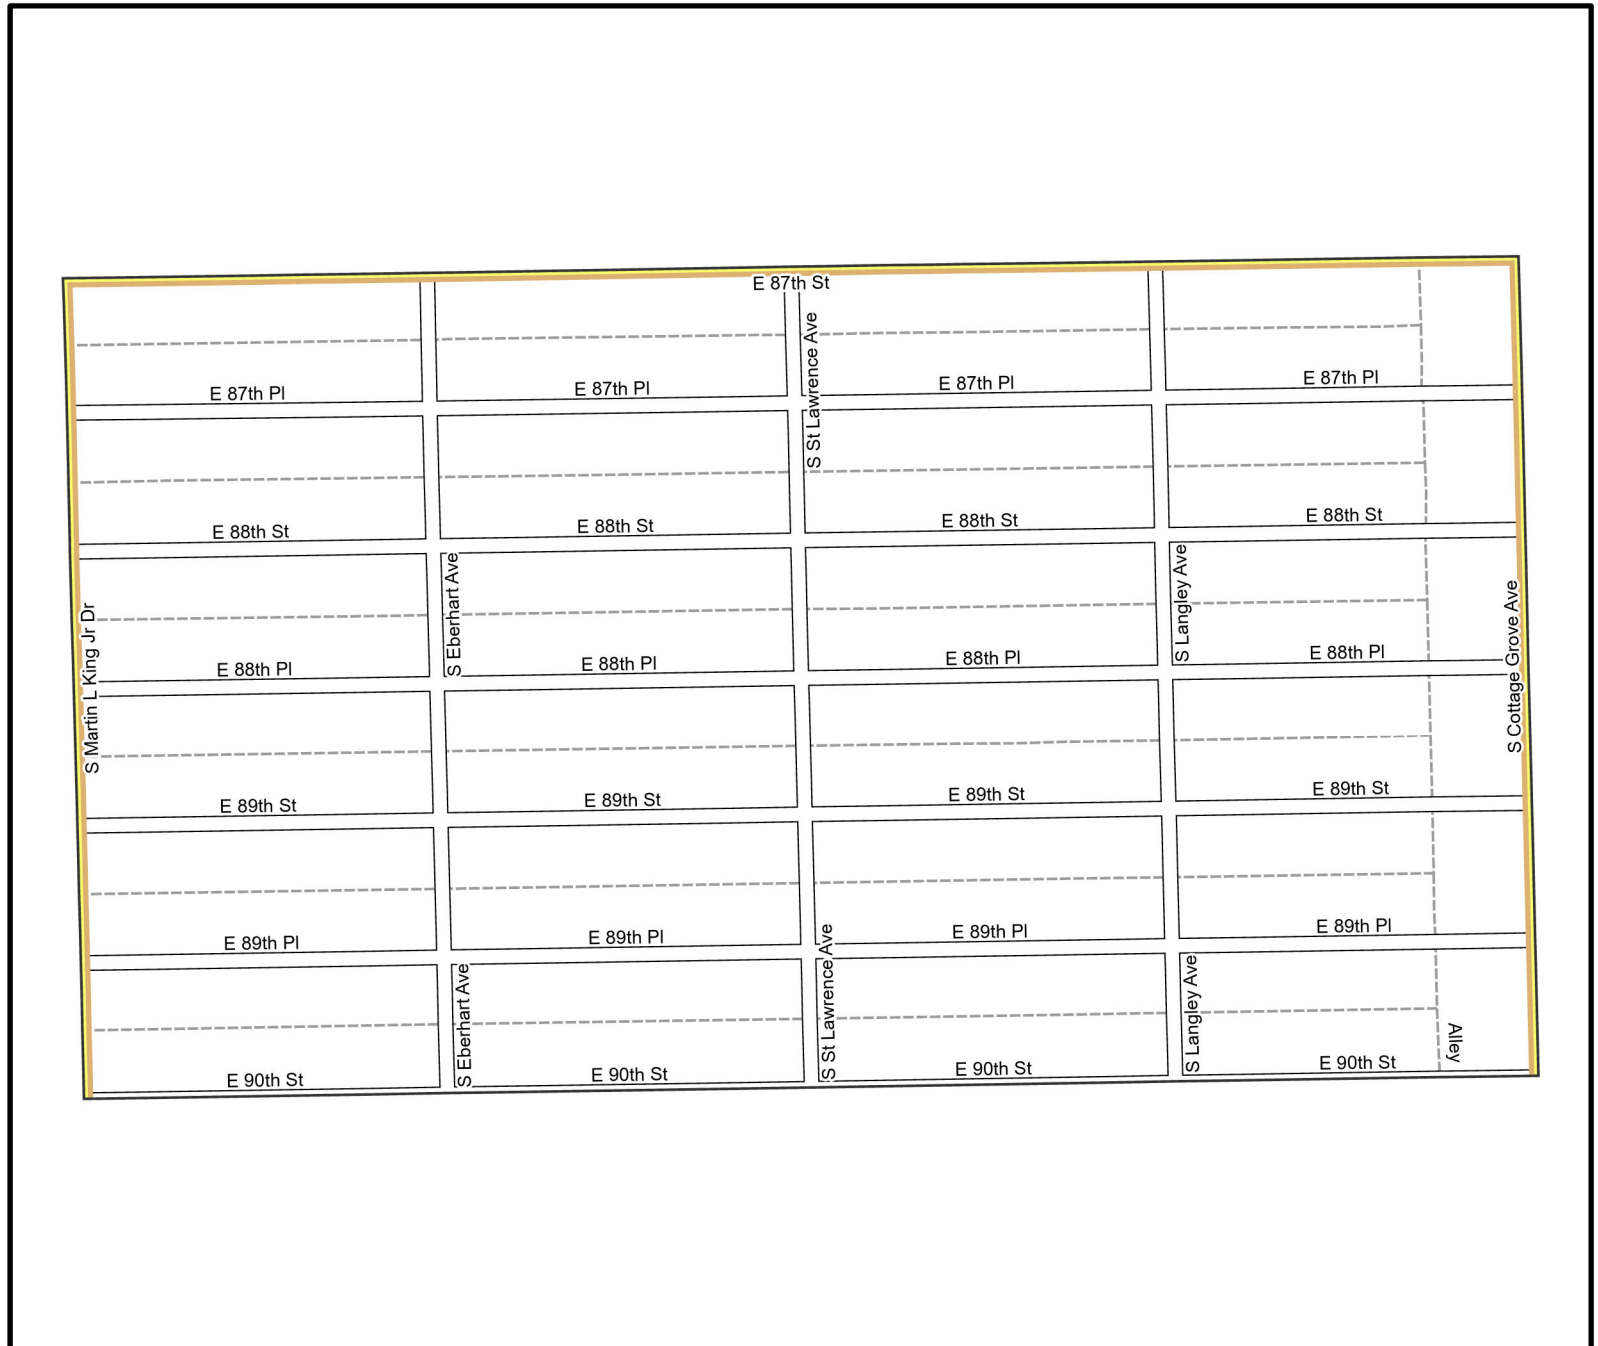

Date: 1/31/2023

WARD 8 PCT 19

Legend

-  Precincts
-  Freeway
-  Major Street
-  Local Street
-  Ramp
-  Service Drive
-  Alley
-  Waterways
-  Railroad

Board of Elections - City of Chicago
 69 W Washington, Suite 600,
 Chicago, IL 60602
 312-269-7900
www.chicagoelections.gov