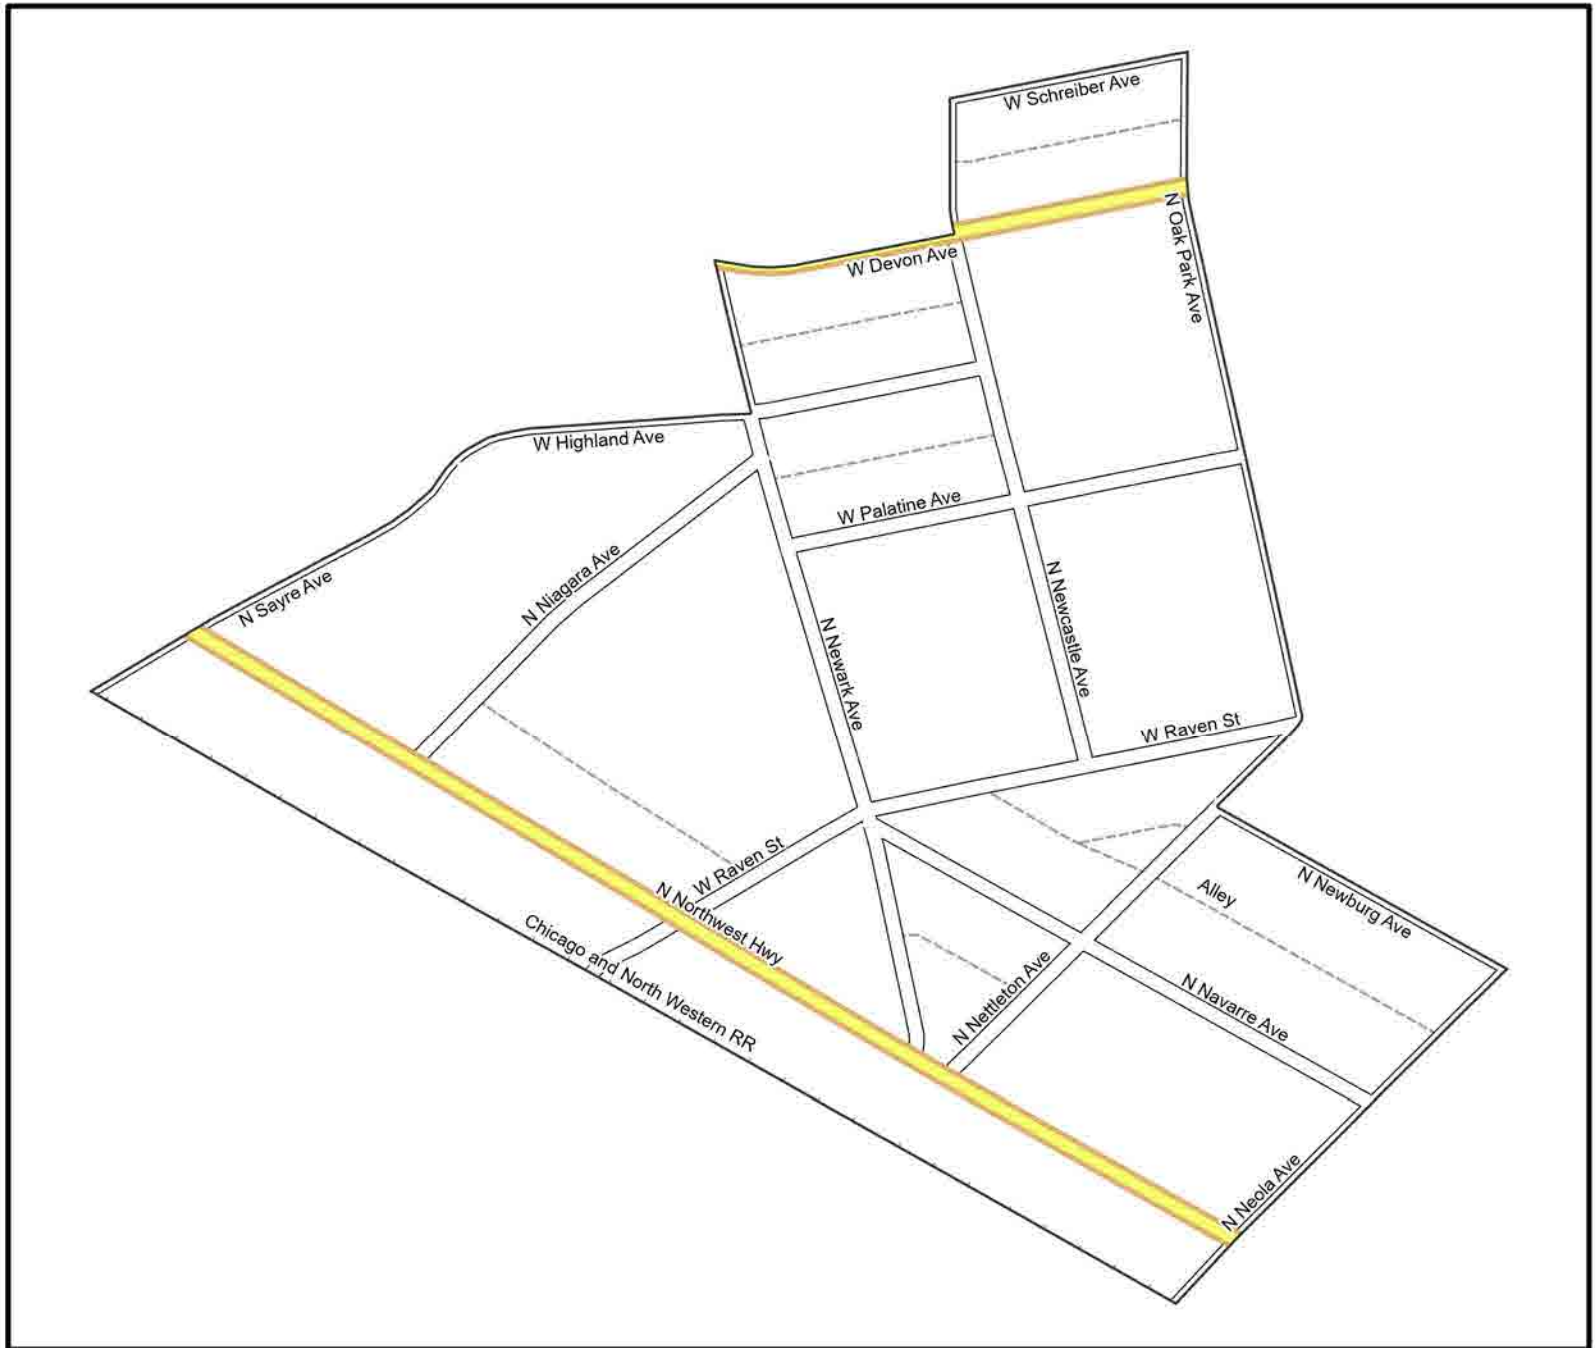

# WARD 41 PCT 23

- Legend
- Precincts
  - Freeway
  - Major Street
  - Local Street
  - Ramp
  - Service Drive
  - Alley
  - Waterways
  - Railroad

Board of Elections - City of Chicago  
69 W Washington, Suite 600,  
Chicago, IL 60602  
312-269-7900  
[www.chicagoelections.gov](http://www.chicagoelections.gov)