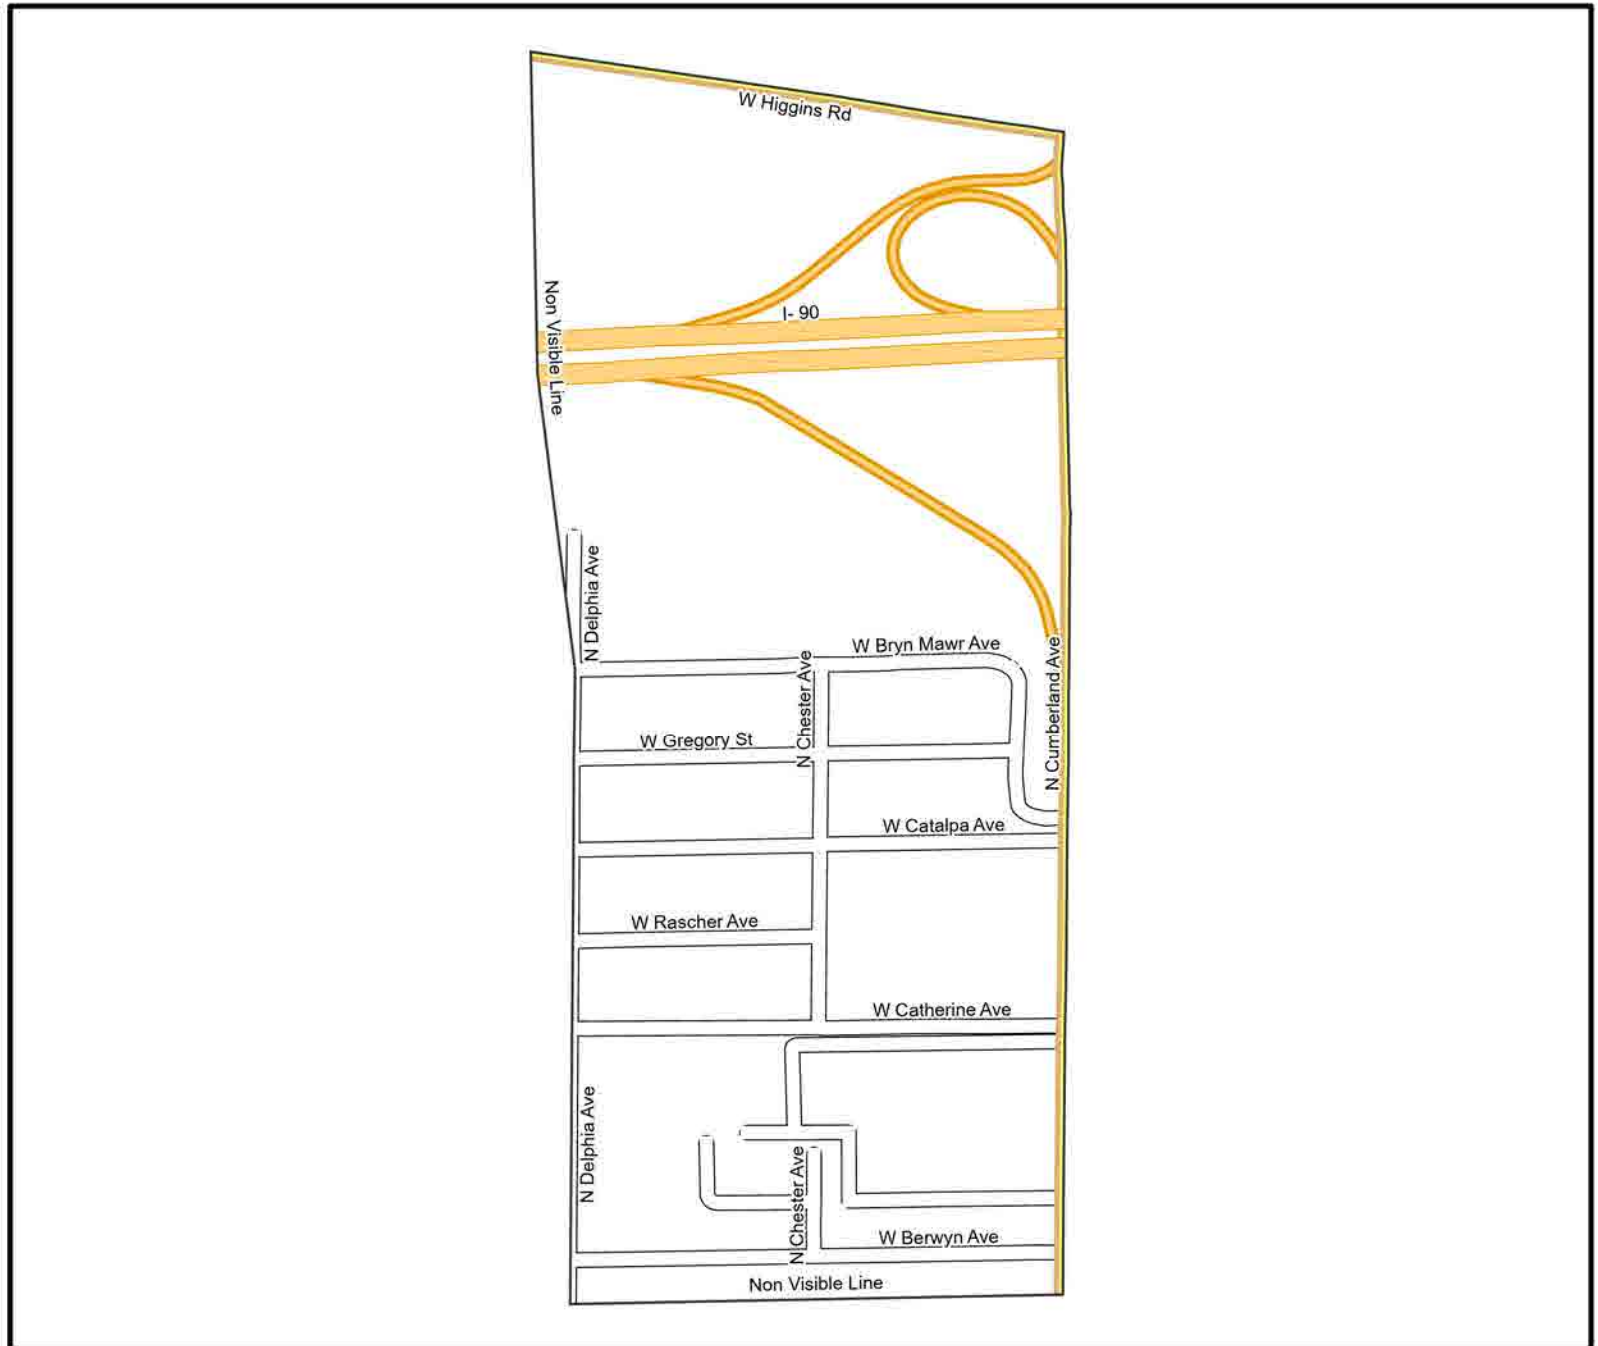

WARD 41 PCT 3

Legend

- Precincts
- Freeway
- Major Street
- Local Street
- Ramp
- Service Drive
- Alley
- Waterways
- Railroad

Board of Elections - City of
Chicago
69 W Washington, Suite 600,
Chicago, IL 60602
312-269-7900
www.chicagoelections.gov

Date: 1/31/2023