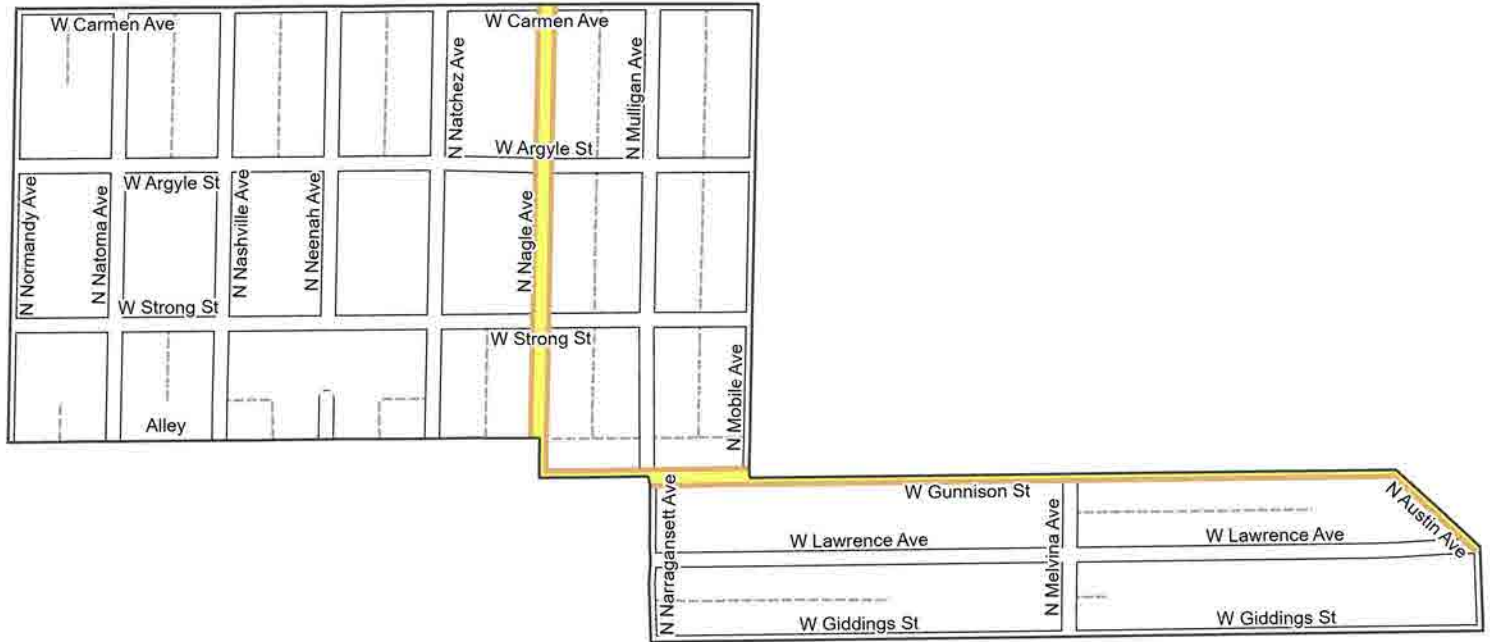

WARD 41 PCT 13

Legend

- Precincts
- Freeway
- Major Street
- Local Street
- Ramp
- Service Drive
- Alley
- Waterways
- Railroad

Board of Elections - City of Chicago
69 W Washington, Suite 600,
Chicago, IL 60602
312-269-7900
www.chicagoelections.gov

Date: 1/31/2023