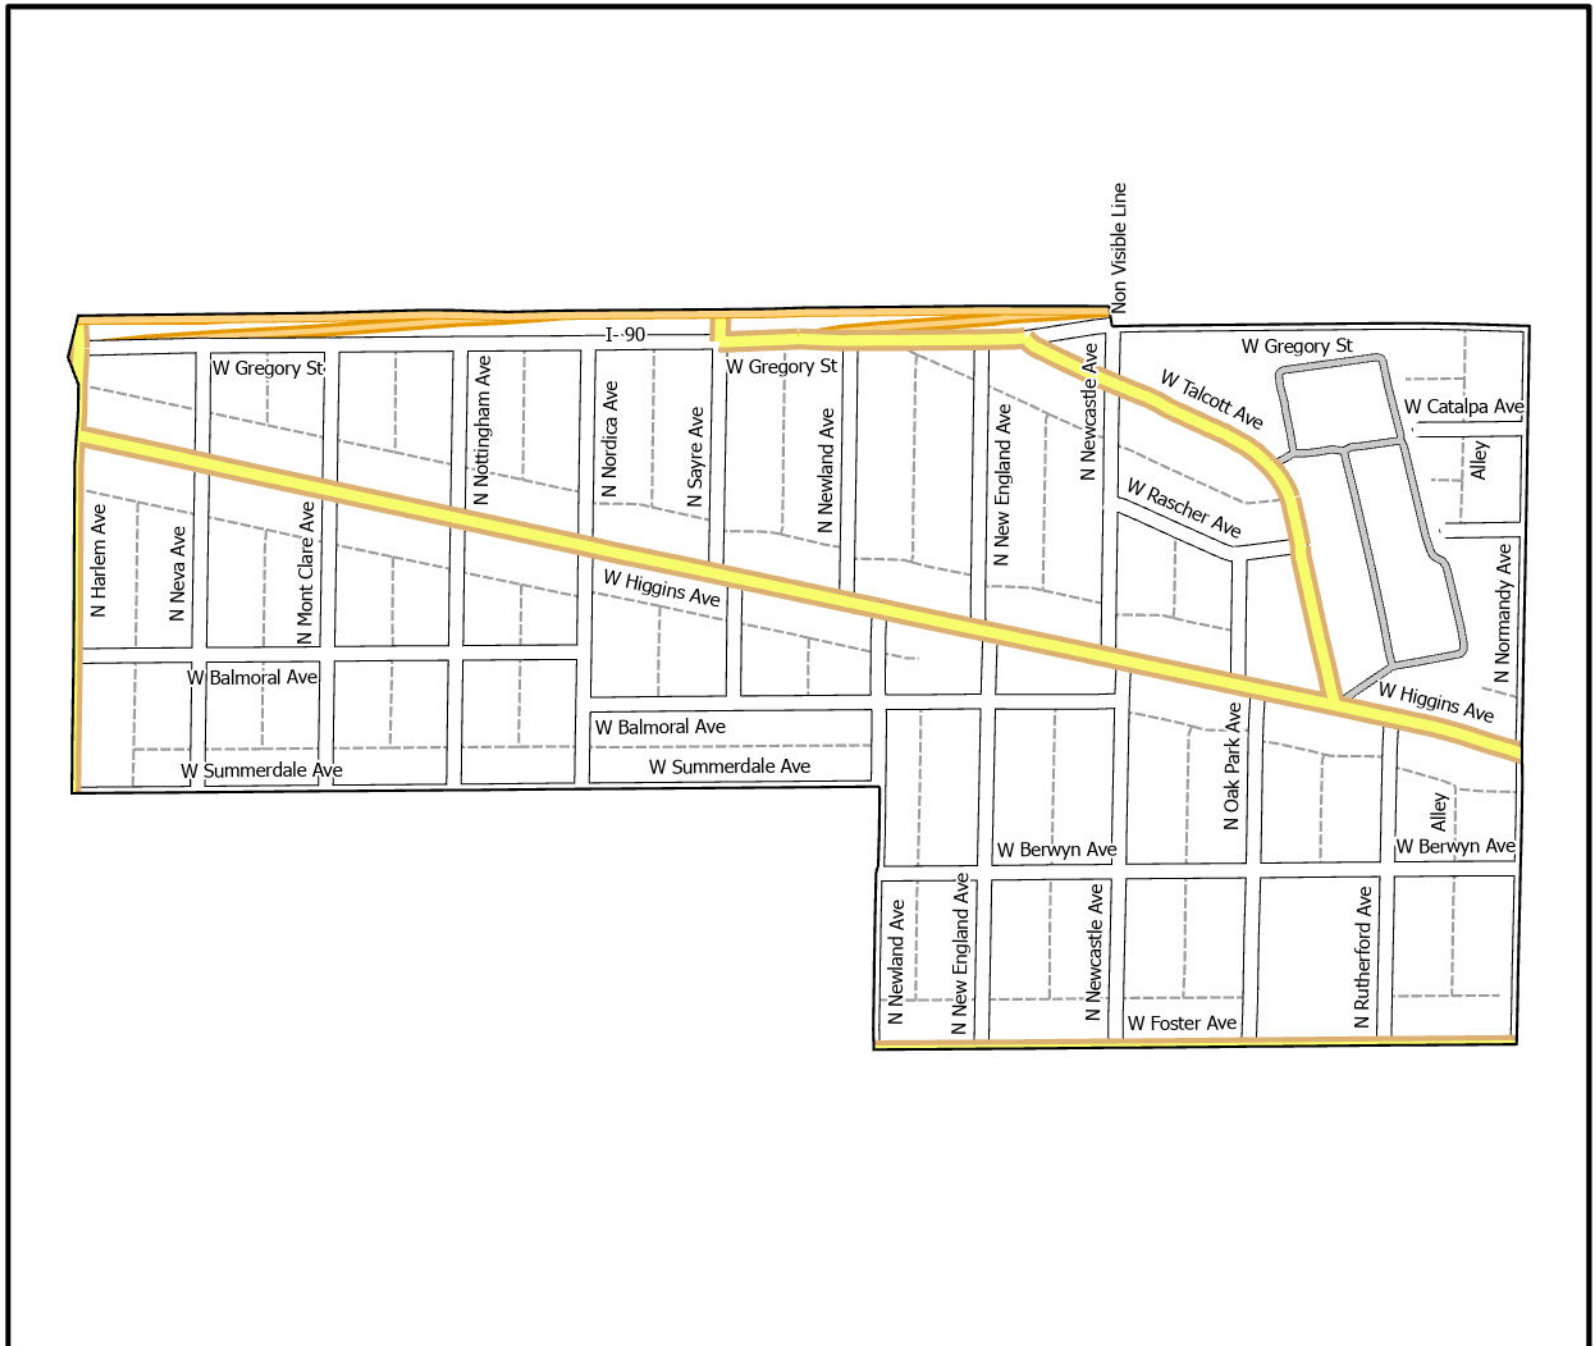

WARD 41 PCT 9

1. Legend
2. Precincts
   - Freeway
   - Major Street
   - Local Street
   - Ramp
   - Service Drive
   - Alley
   - Waterways
   - Railroad

Board of Elections - City of Chicago
69 W Washington, Suite 600,
Chicago, IL 60602
312-269-7900
www.chicagoelections.gov

Date: 1/31/2023