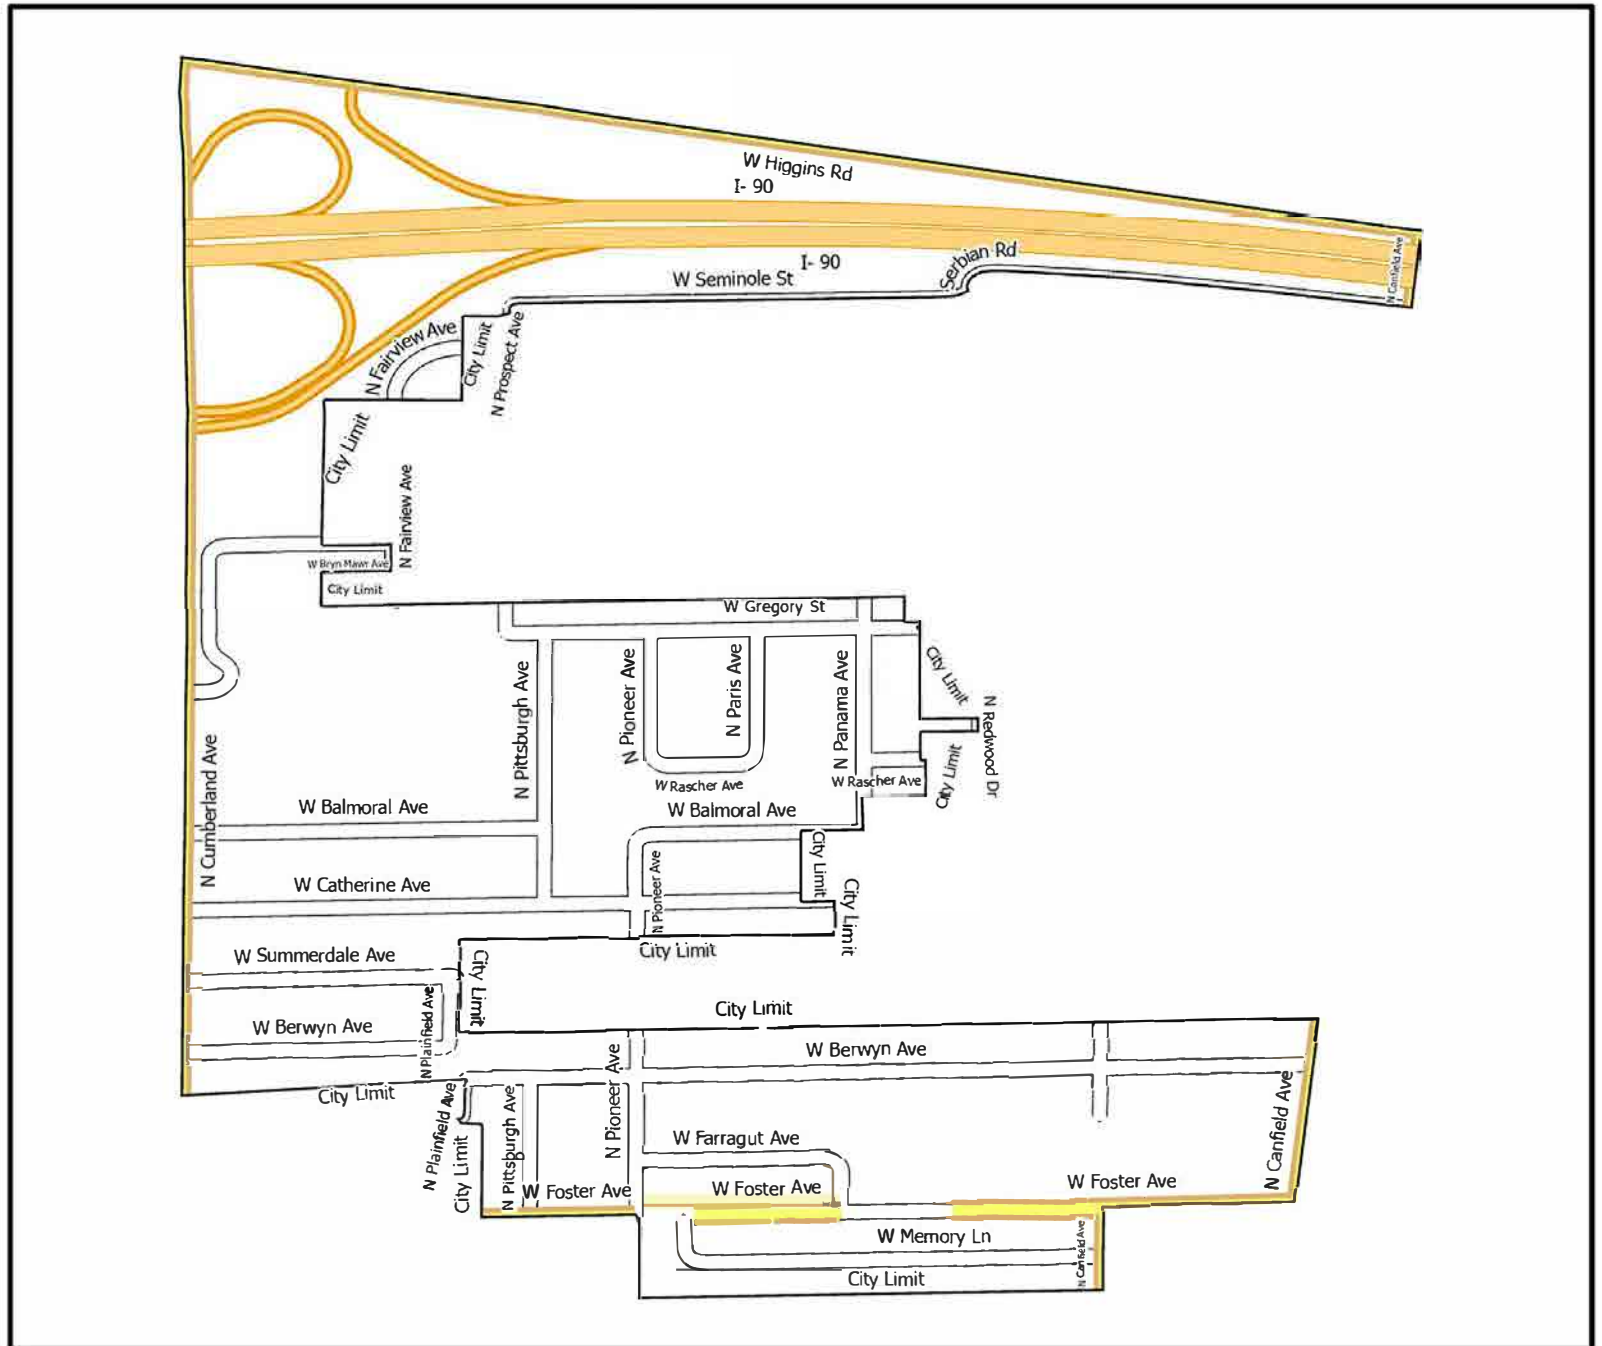

WARD 41 PCT 4

1. Legend
2. Precincts
   - Freeway
   - Major Street
   - Local Street
   - Ramp
   - Service Drive
   - Alley
   - Waterways
   - Railroad

Board of Elections - City of
Chicago
69 W Washington, Suite 600,
Chicago, IL 60602
312-269-7900
www.chicagoelections.gov

Date: 1/31/2023