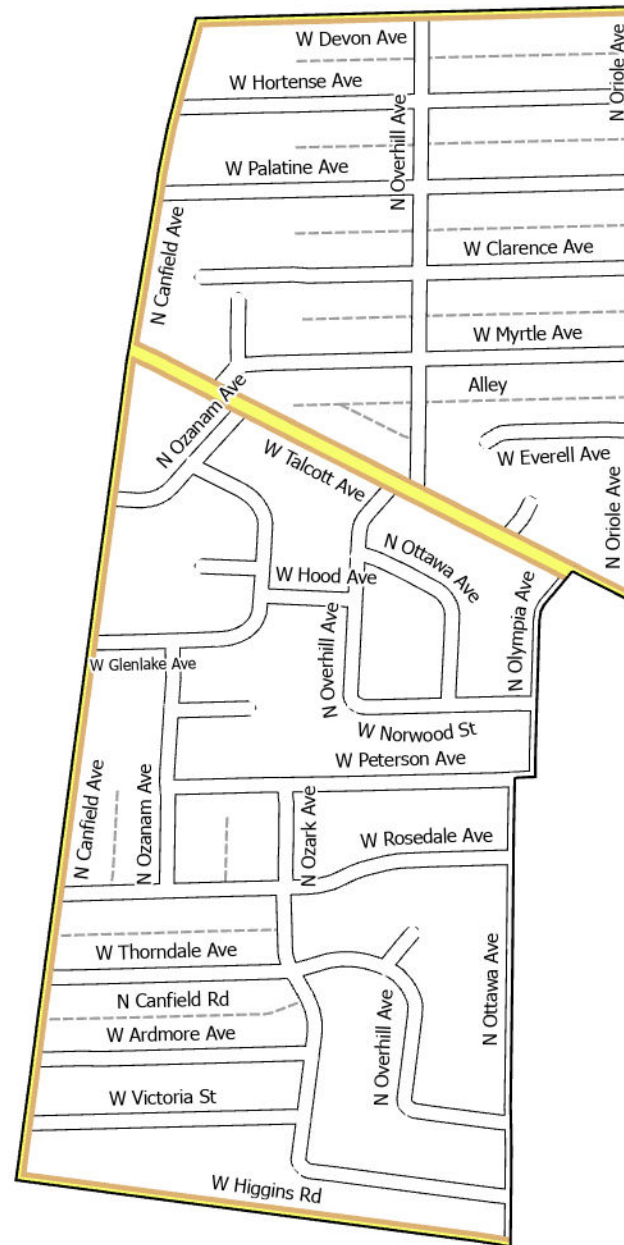

WARD 41 PCT 15

1. Legend
2. Precincts
   - Freeway
   - Major Street
   - Local Street
   - Ramp
   - Service Drive
   - Alley
   - Waterways
   - Railroad

Board of Elections - City of Chicago
69 W Washington, Suite 600,
Chicago, IL 60602
312-269-7900
www.chicagoelections.gov

Date: 1/31/2023