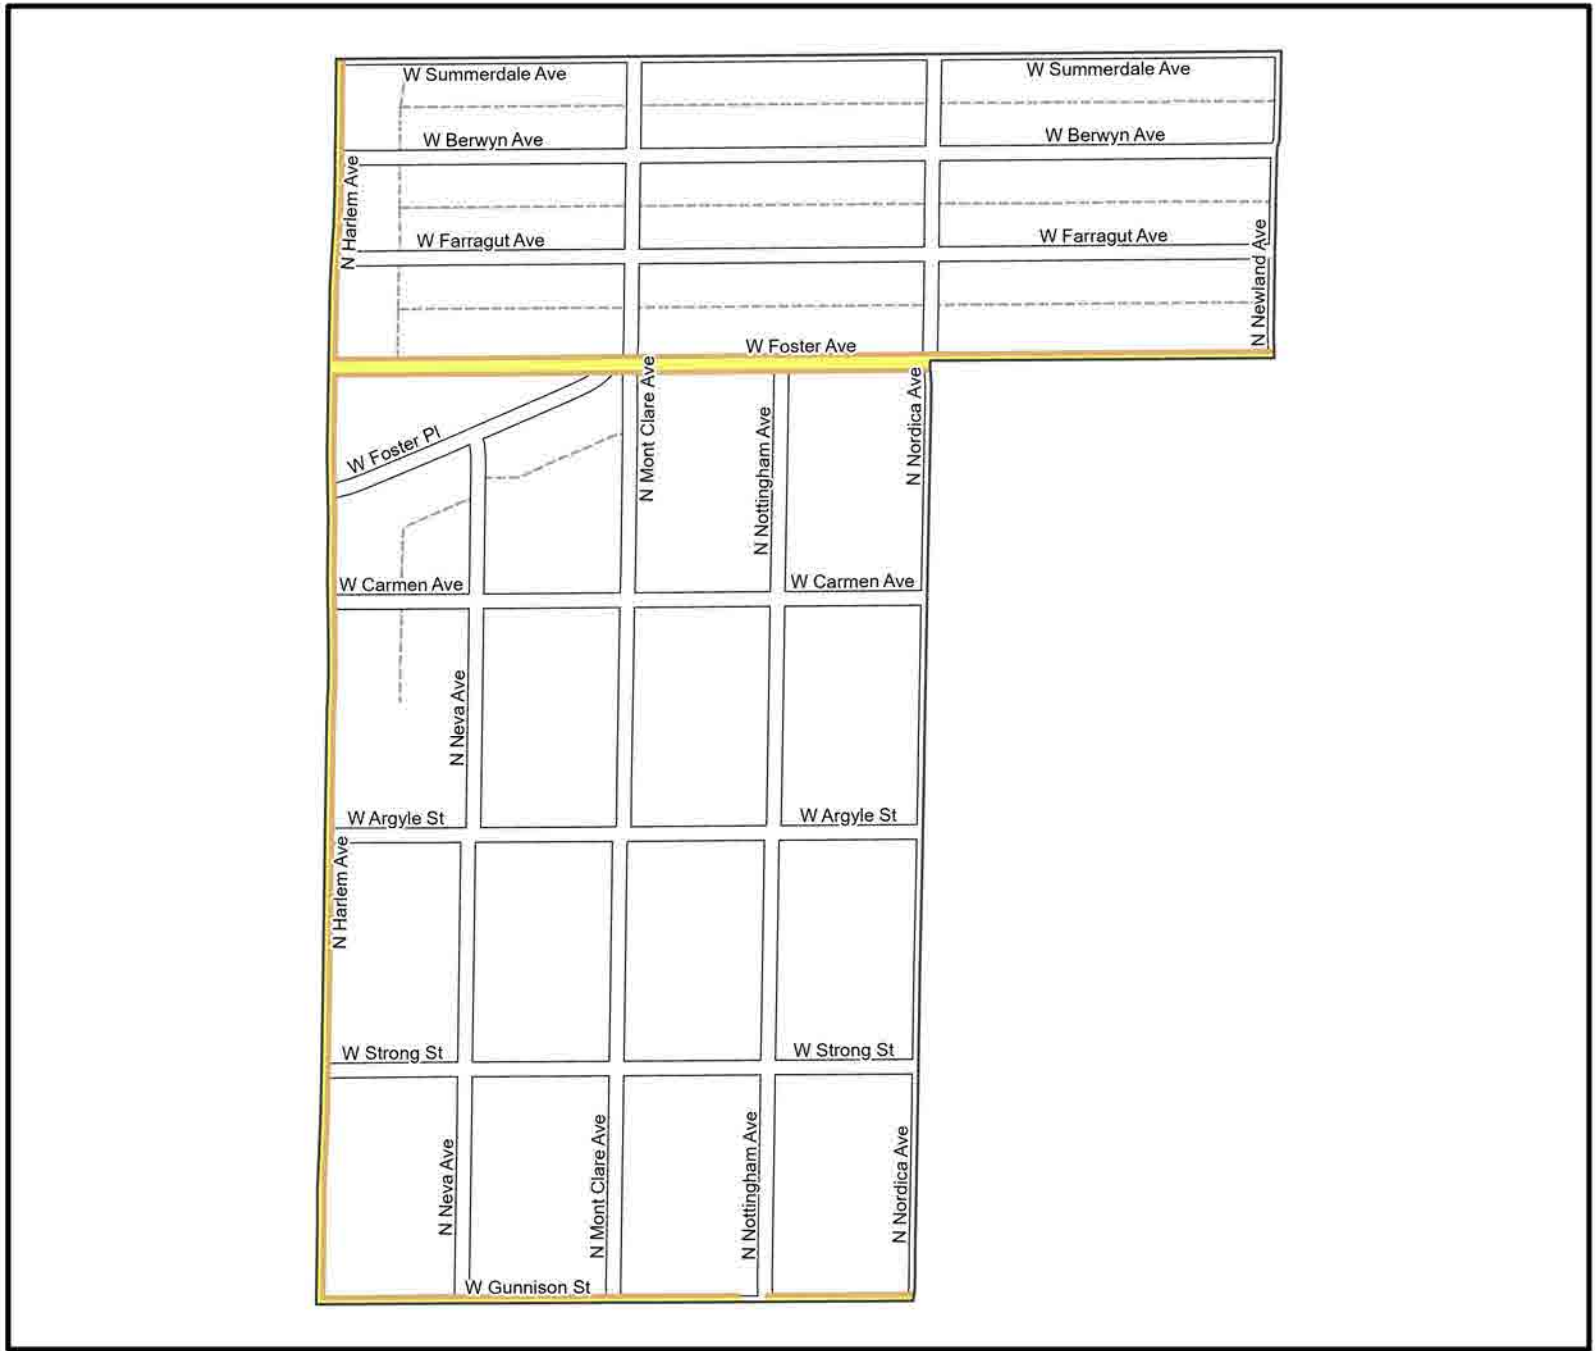

WARD 41 PCT 10

1. Legend
2. Precincts
   - Freeway
   - Major Street
   - Local Street
   - Ramp
   - Service Drive
   - Alley
   - Waterways
   - Railroad

Board of Elections - City of Chicago
69 W Washington, Suite 600,
Chicago, IL 60602
312-269-7900
www.chicagoelections.gov

Date: 1/31/2023