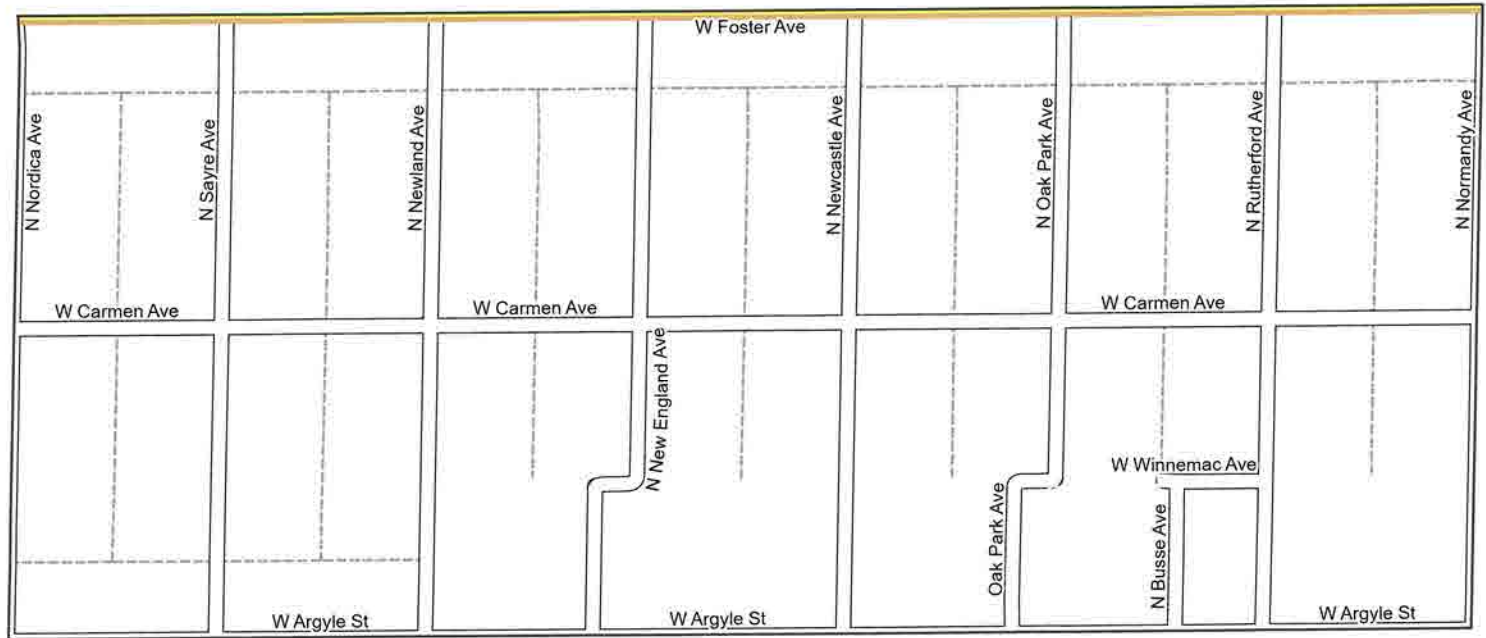

WARD 41 PCT 11

Legend

- Precincts
- Freeway
- Major Street
- Local Street
- Ramp
- Service Drive
- Alley
- Waterways
- Railroad

Board of Elections - City of Chicago
69 W Washington, Suite 600,
Chicago, IL 60602
312-269-7900
www.chicagoelections.gov

Date: 1/31/2023