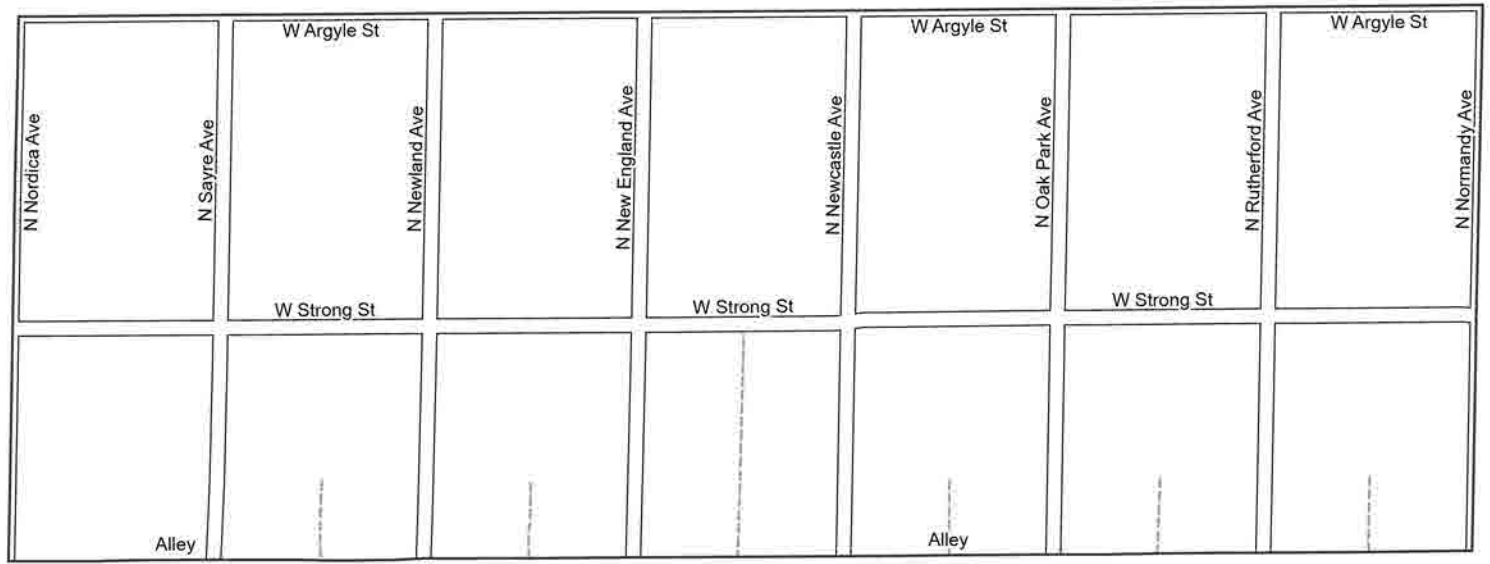

WARD 41 PCT 12

Legend

- Precincts
- Freeway
- Major Street
- Local Street
- Ramp
- Service Drive
- Alley
- Waterways
- Railroad

Board of Elections - City of Chicago
69 W Washington, Suite 600,
Chicago, IL 60602
312-269-7900
www.chicagoelections.gov

Date: 1/31/2023