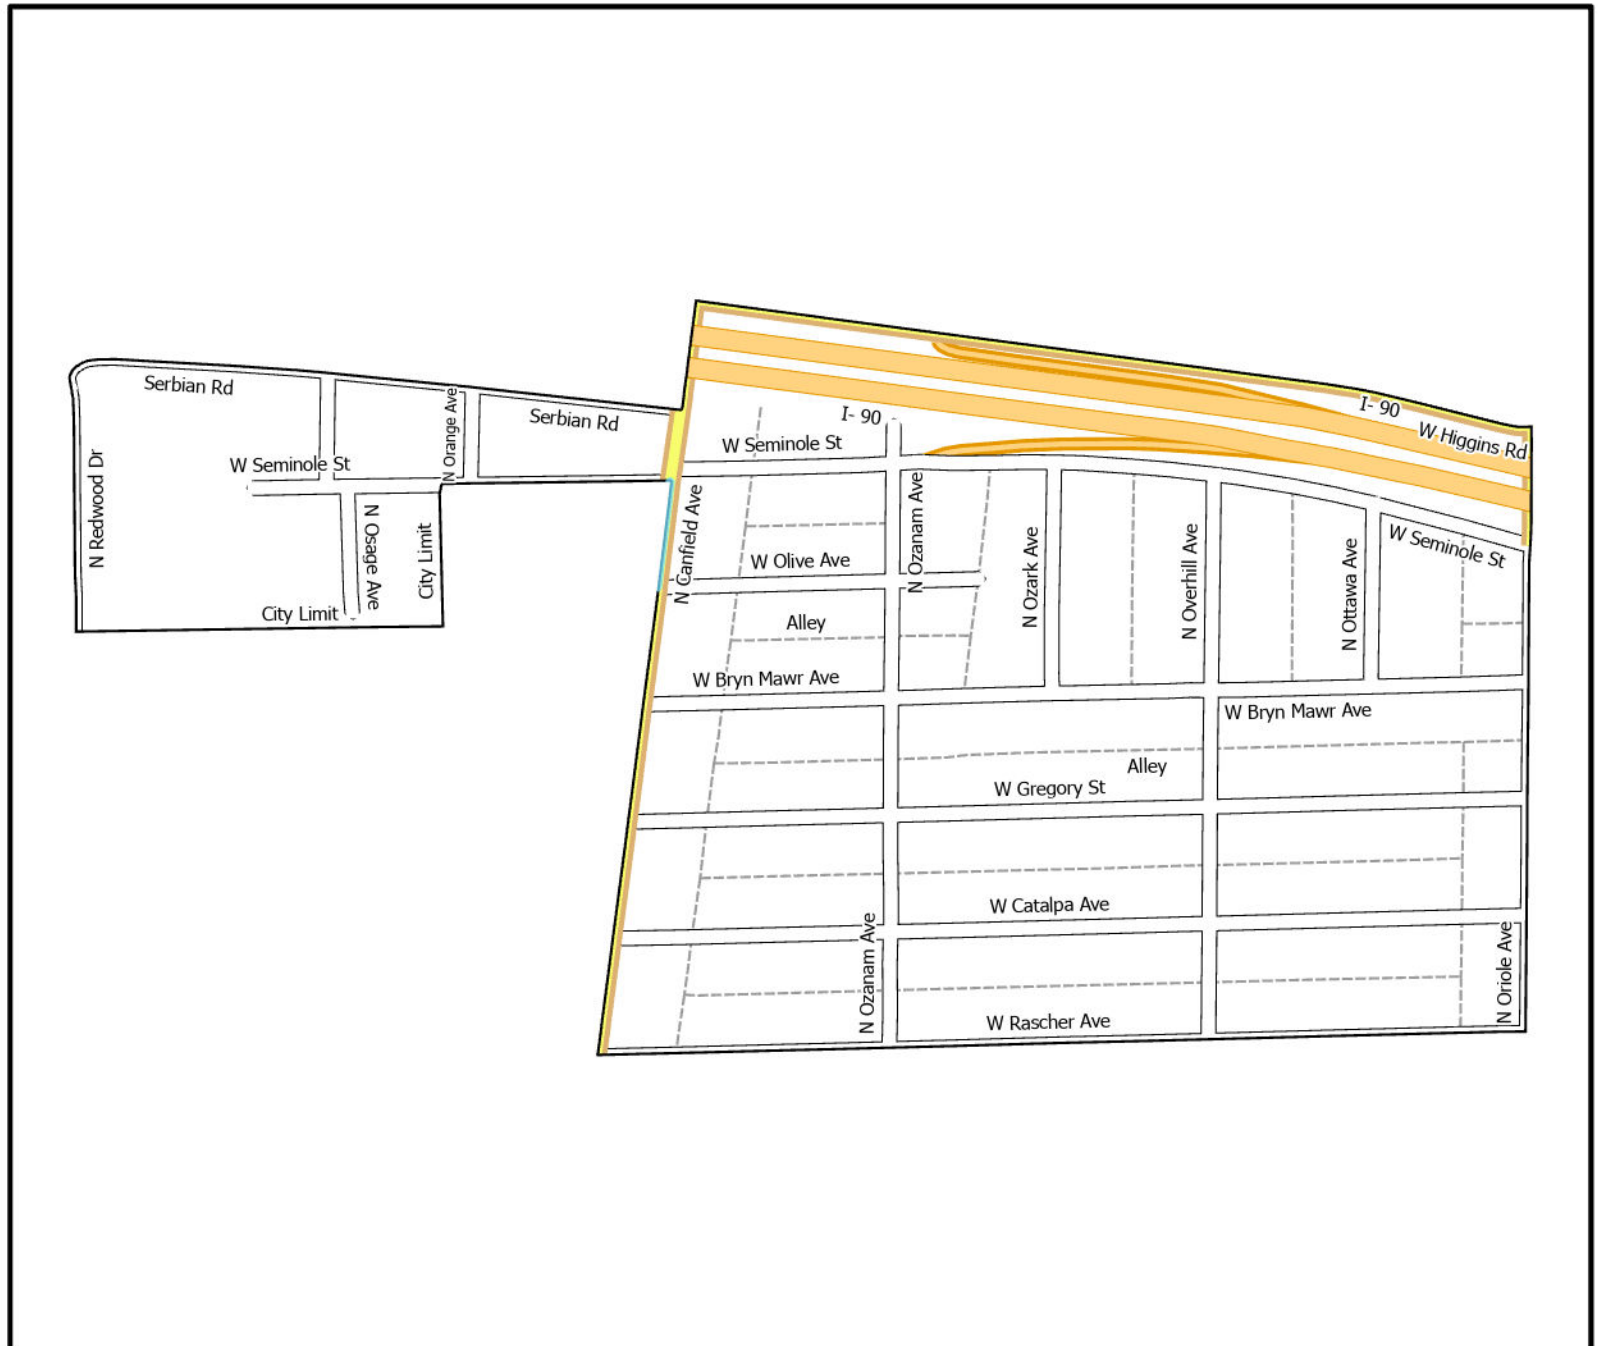

WARD 41 PCT 5

Legend

- Precincts
- Freeway
- Major Street
- Local Street
- Ramp
- Service Drive
- Alley
- Waterways
- Railroad

Board of Elections - City of
Chicago
69 W Washington, Suite 600,
Chicago, IL 60602
312-269-7900
www.chicagoelections.gov

Date: 1/31/2023