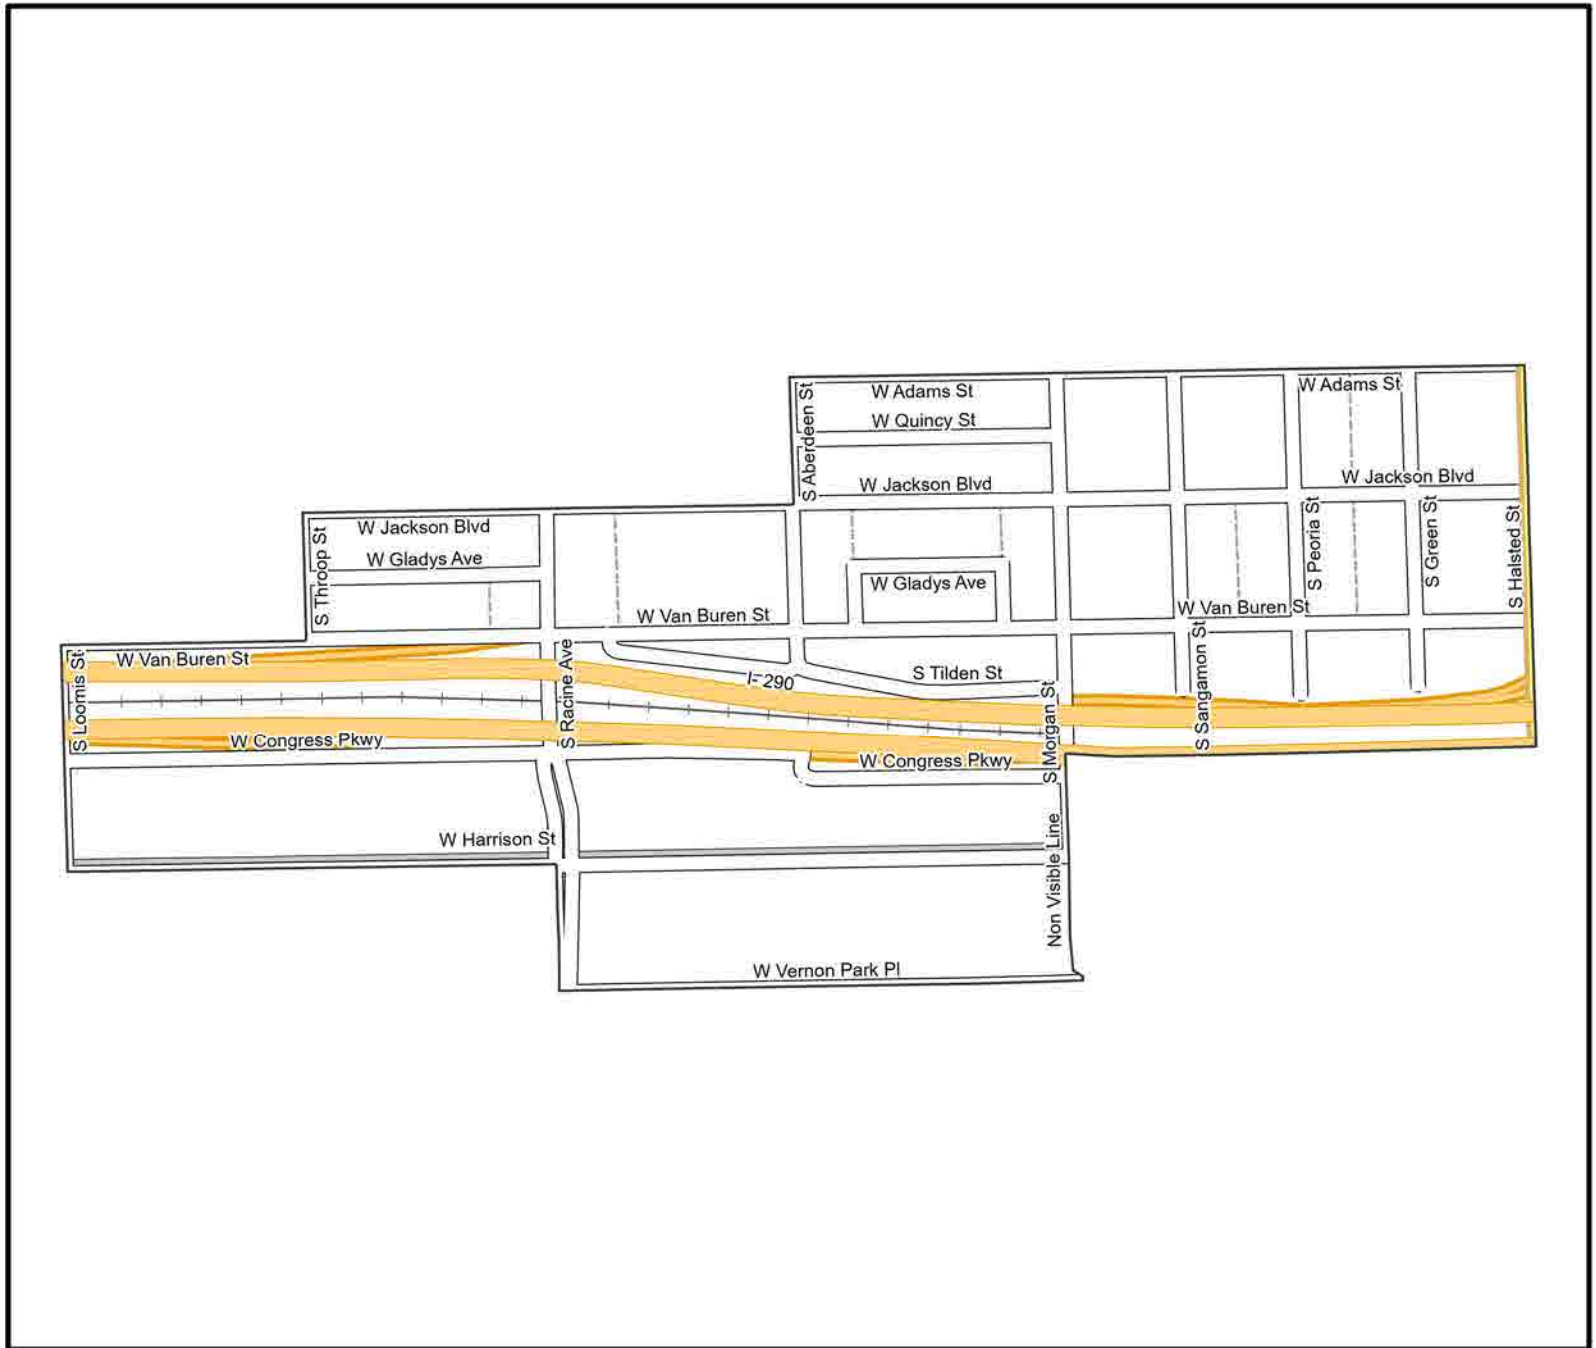

WARD 34 PCT 3

1. Legend
2. Precincts
   - Freeway
   - Major Street
   - Local Street
   - Ramp
   - Service Drive
   - Alley
   - Waterways
   - Railroad

Board of Elections - City of Chicago
69 W Washington, Suite 600,
Chicago, IL 60602
312-269-7900
www.chicagoelections.gov

Date: 1/31/2023