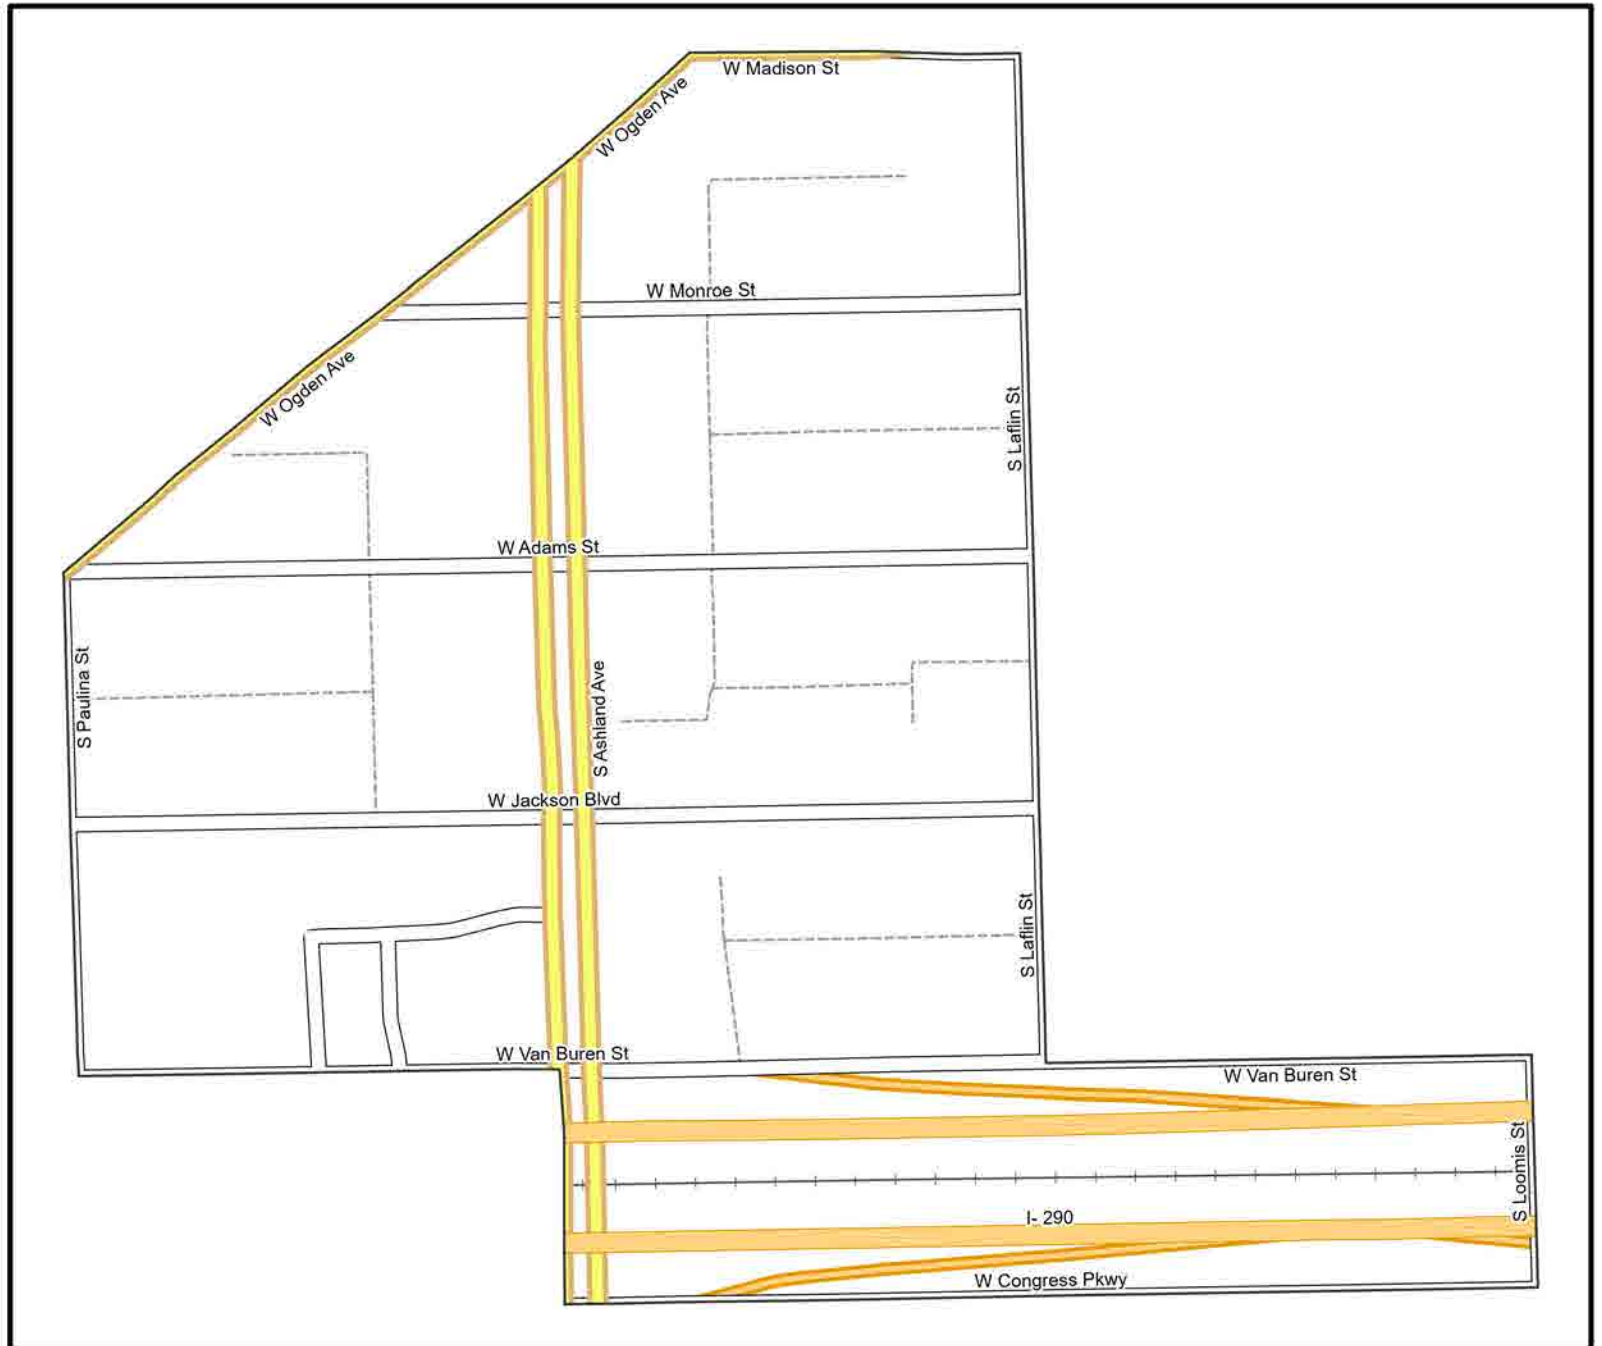

WARD 34 PCT 1

1. Legend
2. Precincts
   - Freeway
   - Major Street
   - Local Street
   - Ramp
   - Service Drive
   - Alley
   - Waterways
   - Railroad

Board of Elections - City of Chicago
69 W Washington, Suite 600,
Chicago, IL 60602
312-269-7900
www.chicagoelections.gov

Date: 1/31/2023