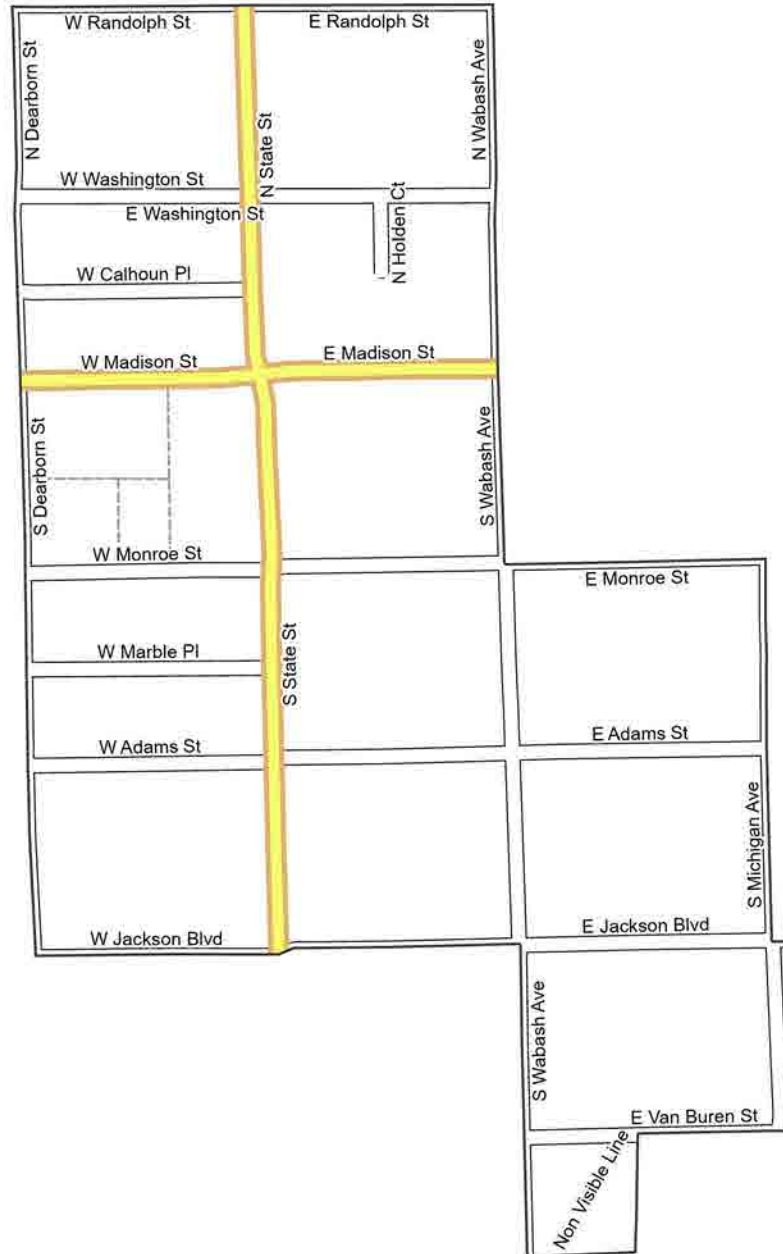

WARD 34 PCT 19

1. Legend
2. Precincts
   - Freeway
   - Major Street
   - Local Street
   - Ramp
   - Service Drive
   - Alley
   - Waterways
   - Railroad