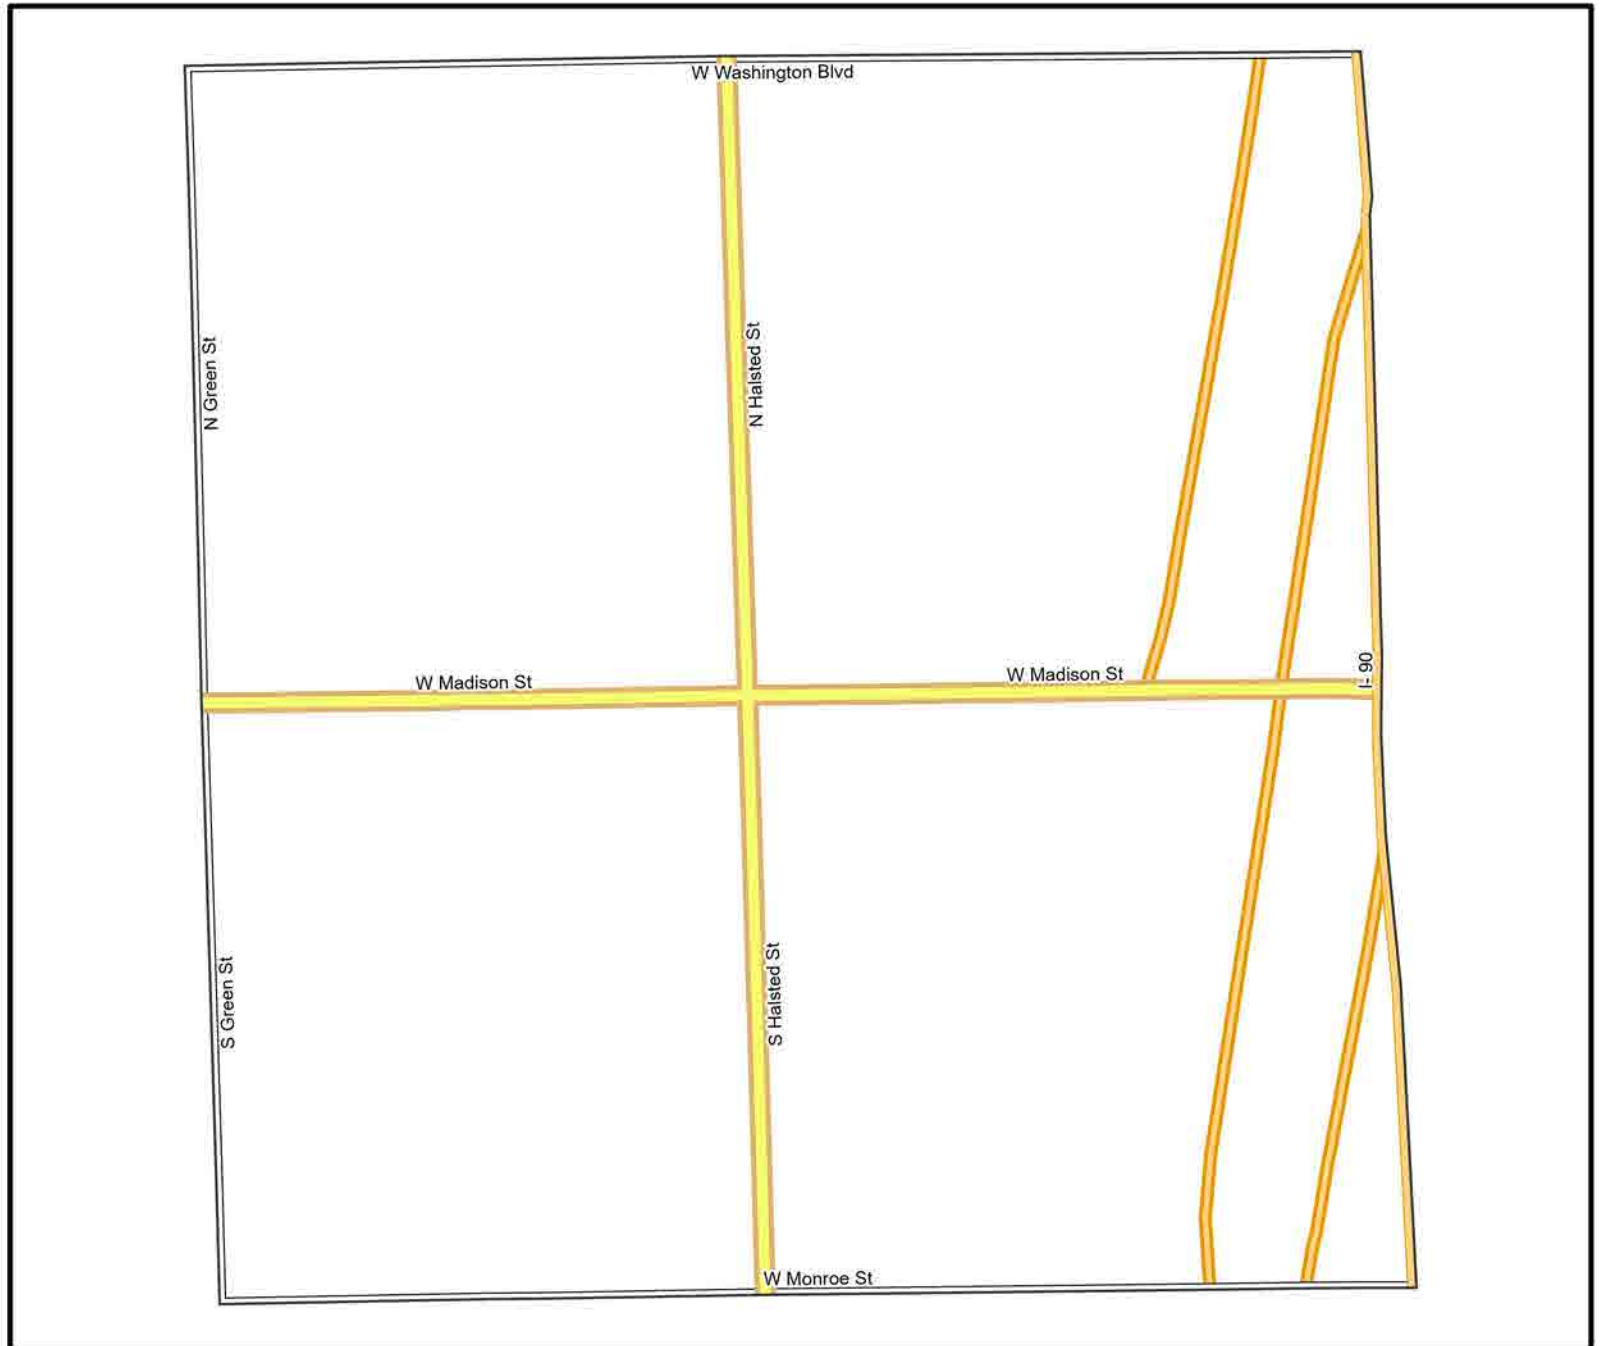

WARD 34 PCT 10

1. Legend
2. Precincts
   - Freeway
   - Major Street
   - Local Street
   - Ramp
   - Service Drive
   - Alley
   - Waterways
   - Railroad

Board of Elections - City of Chicago
69 W Washington, Suite 600,
Chicago, IL 60602
312-269-7900
www.chicagoelections.gov

Date: 1/31/2023