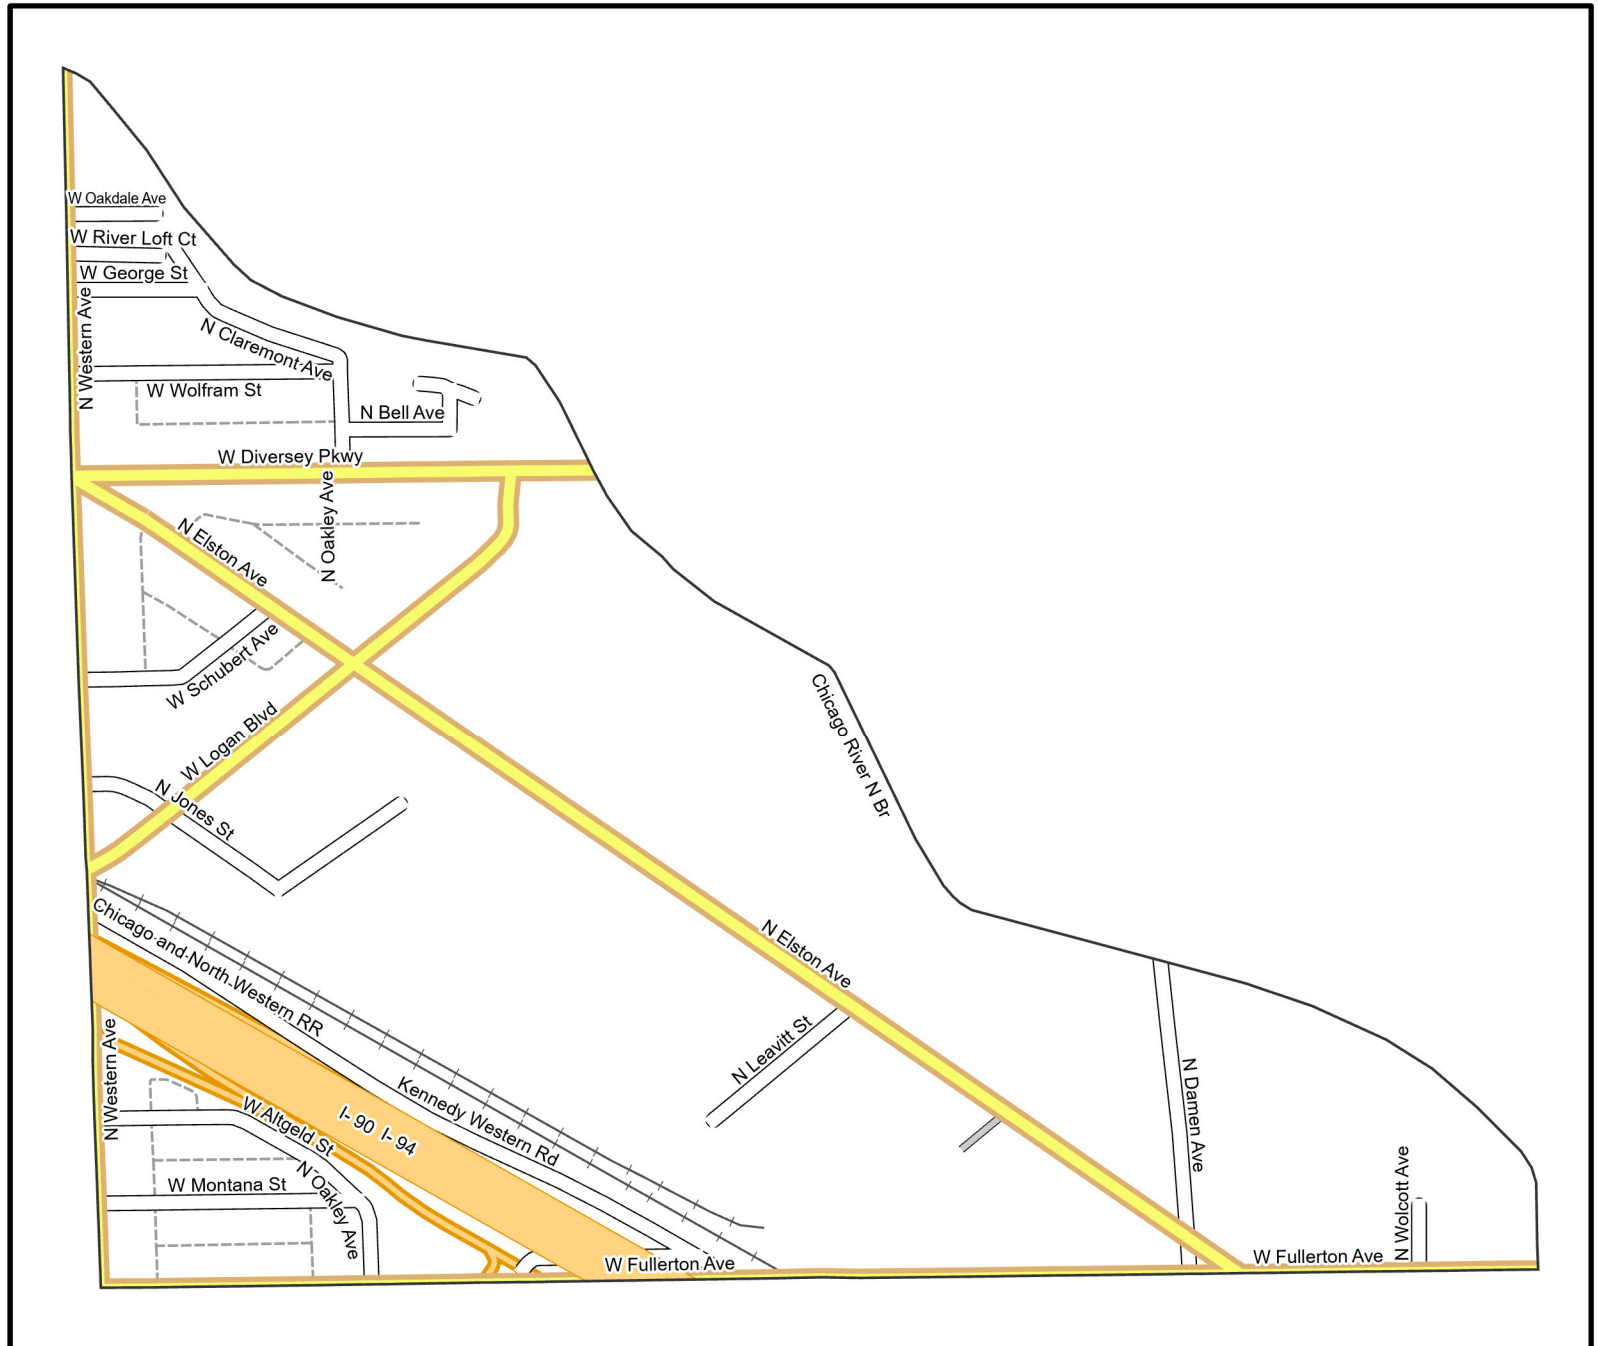

WARD 32 PCT 19

Legend

- Precincts
- Freeway
- Major Street
- Local Street
- Ramp
- Service Drive
- Alley
- Waterways
- Railroad

Board of Elections - City of
Chicago
69 W Washington, Suite 600,
Chicago, IL 60602
312-269-7900
www.chicagoelections.gov

Date: 1/31/2023