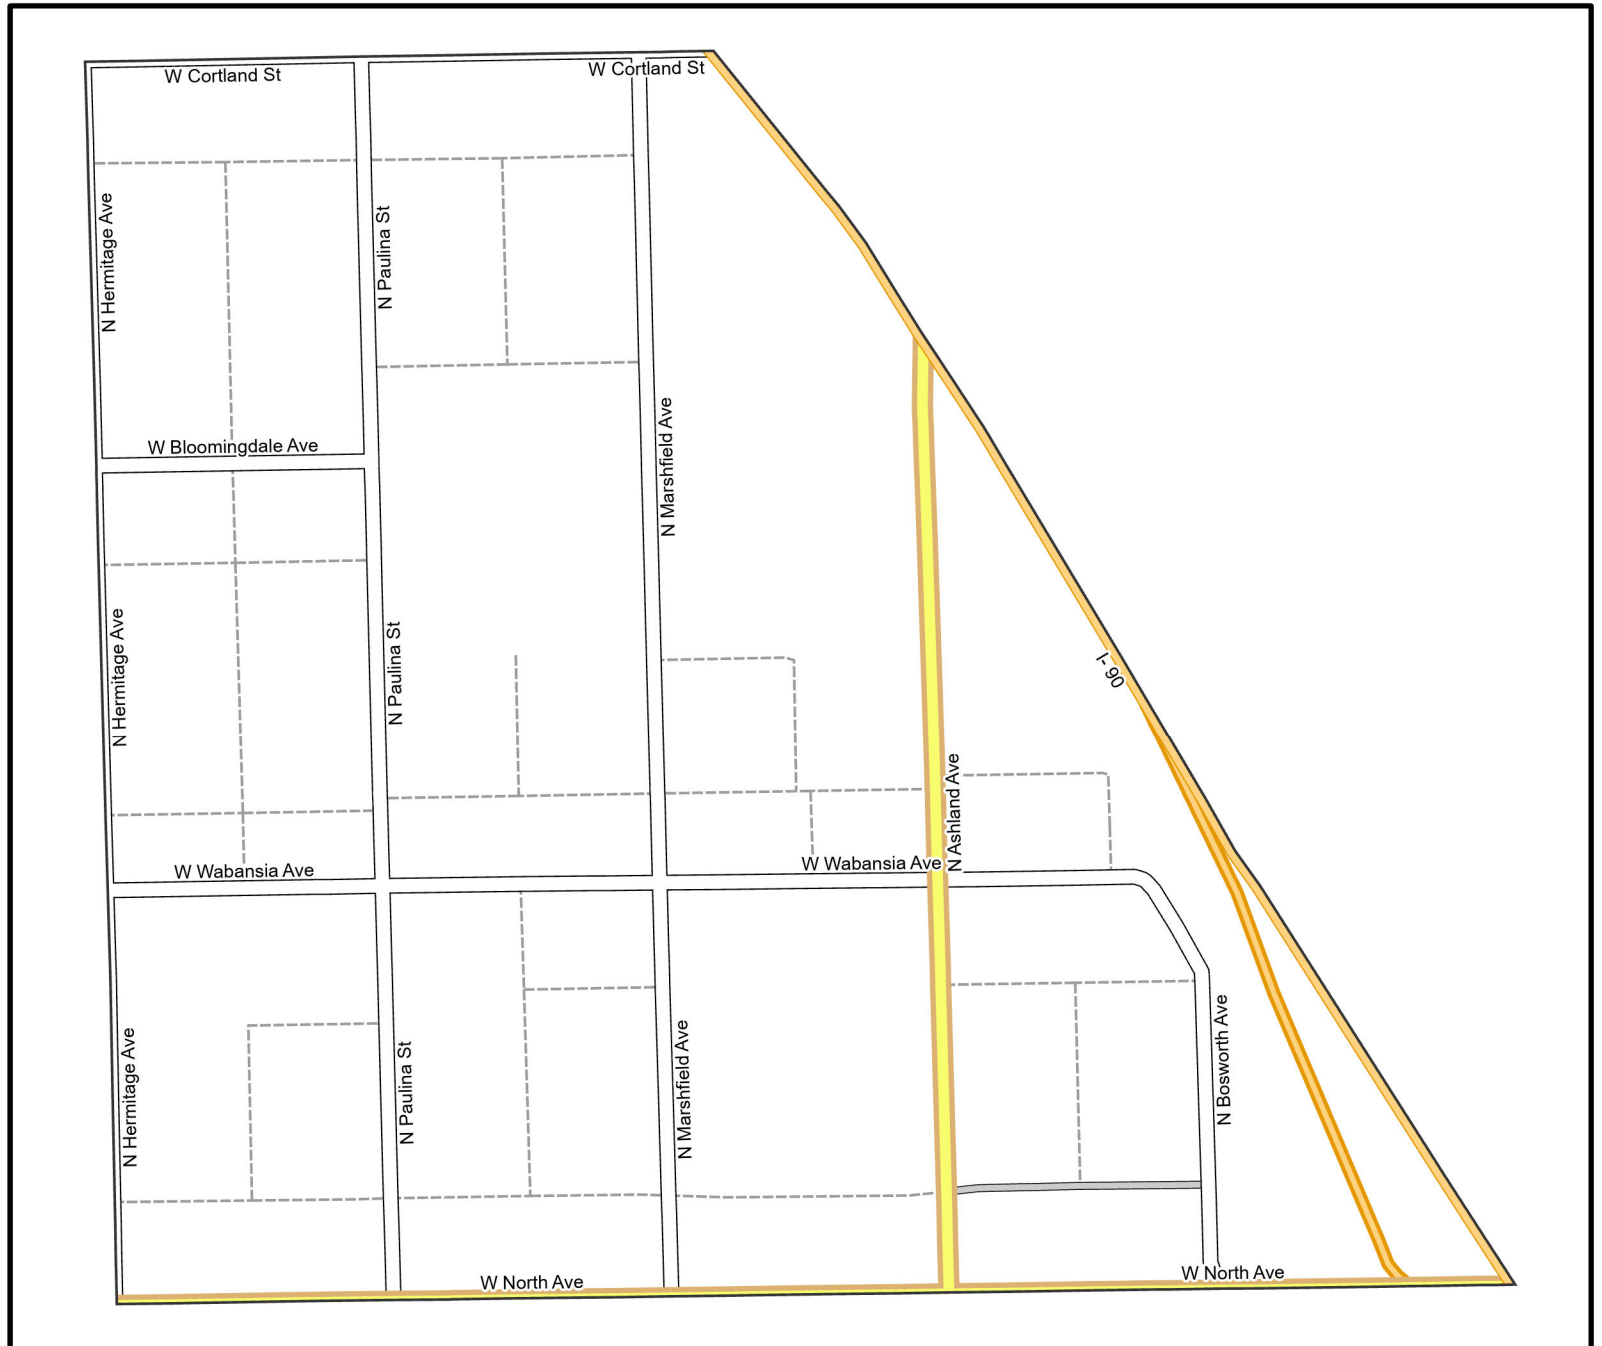

WARD 32 PCT 25

1. Legend
2. Precincts
   - Freeway
   - Major Street
   - Local Street
   - Ramp
   - Service Drive
   - Alley
   - Waterways
   - Railroad

Board of Elections - City of Chicago
69 W Washington, Suite 600,
Chicago, IL 60602
312-269-7900
www.chicagoelections.gov

Date: 1/31/2023