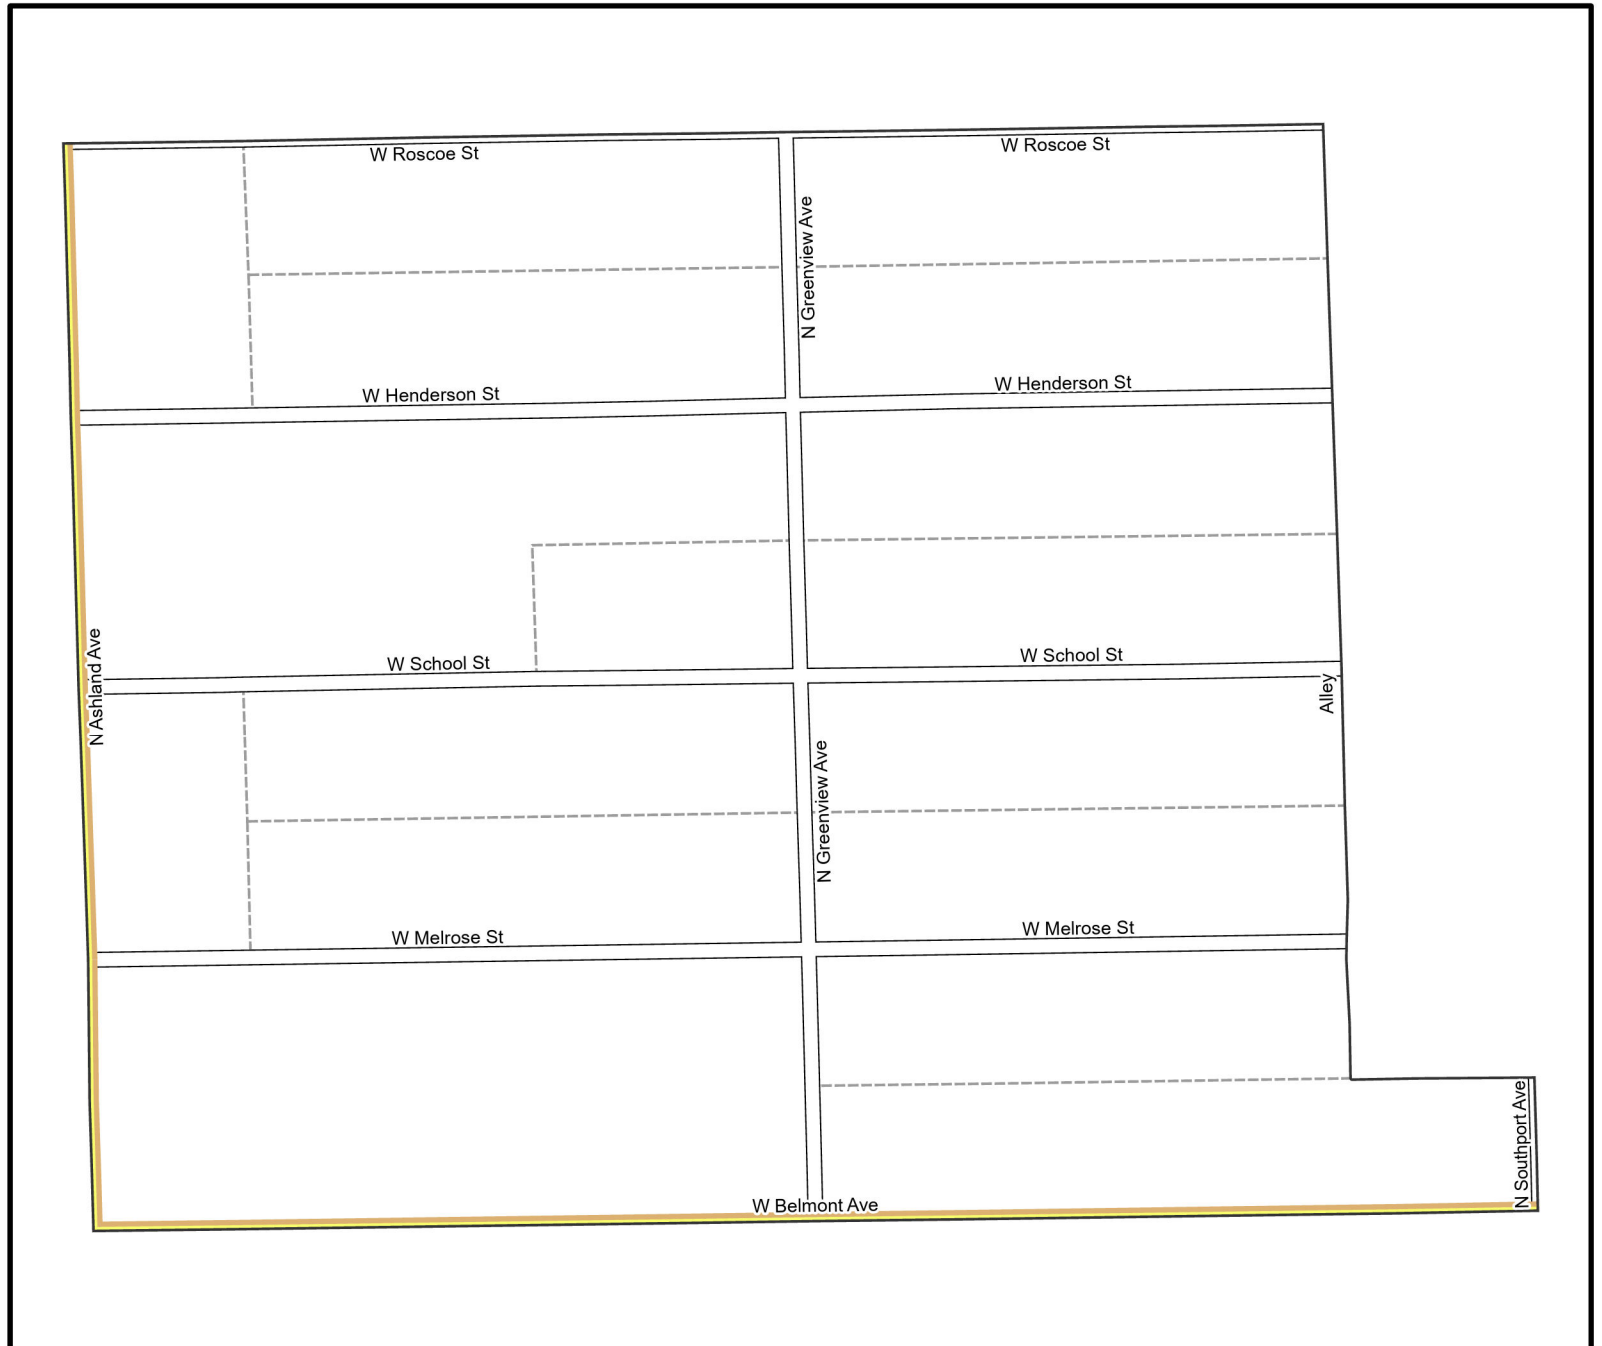

WARD 32 PCT 5

Legend

- Precincts
- Freeway
- Major Street
- Local Street
- Ramp
- Service Drive
- Alley
- Waterways
- Railroad

Board of Elections - City of Chicago
69 W Washington, Suite 600,
Chicago, IL 60602
312-269-7900
www.chicagoelections.gov

Date: 1/31/2023