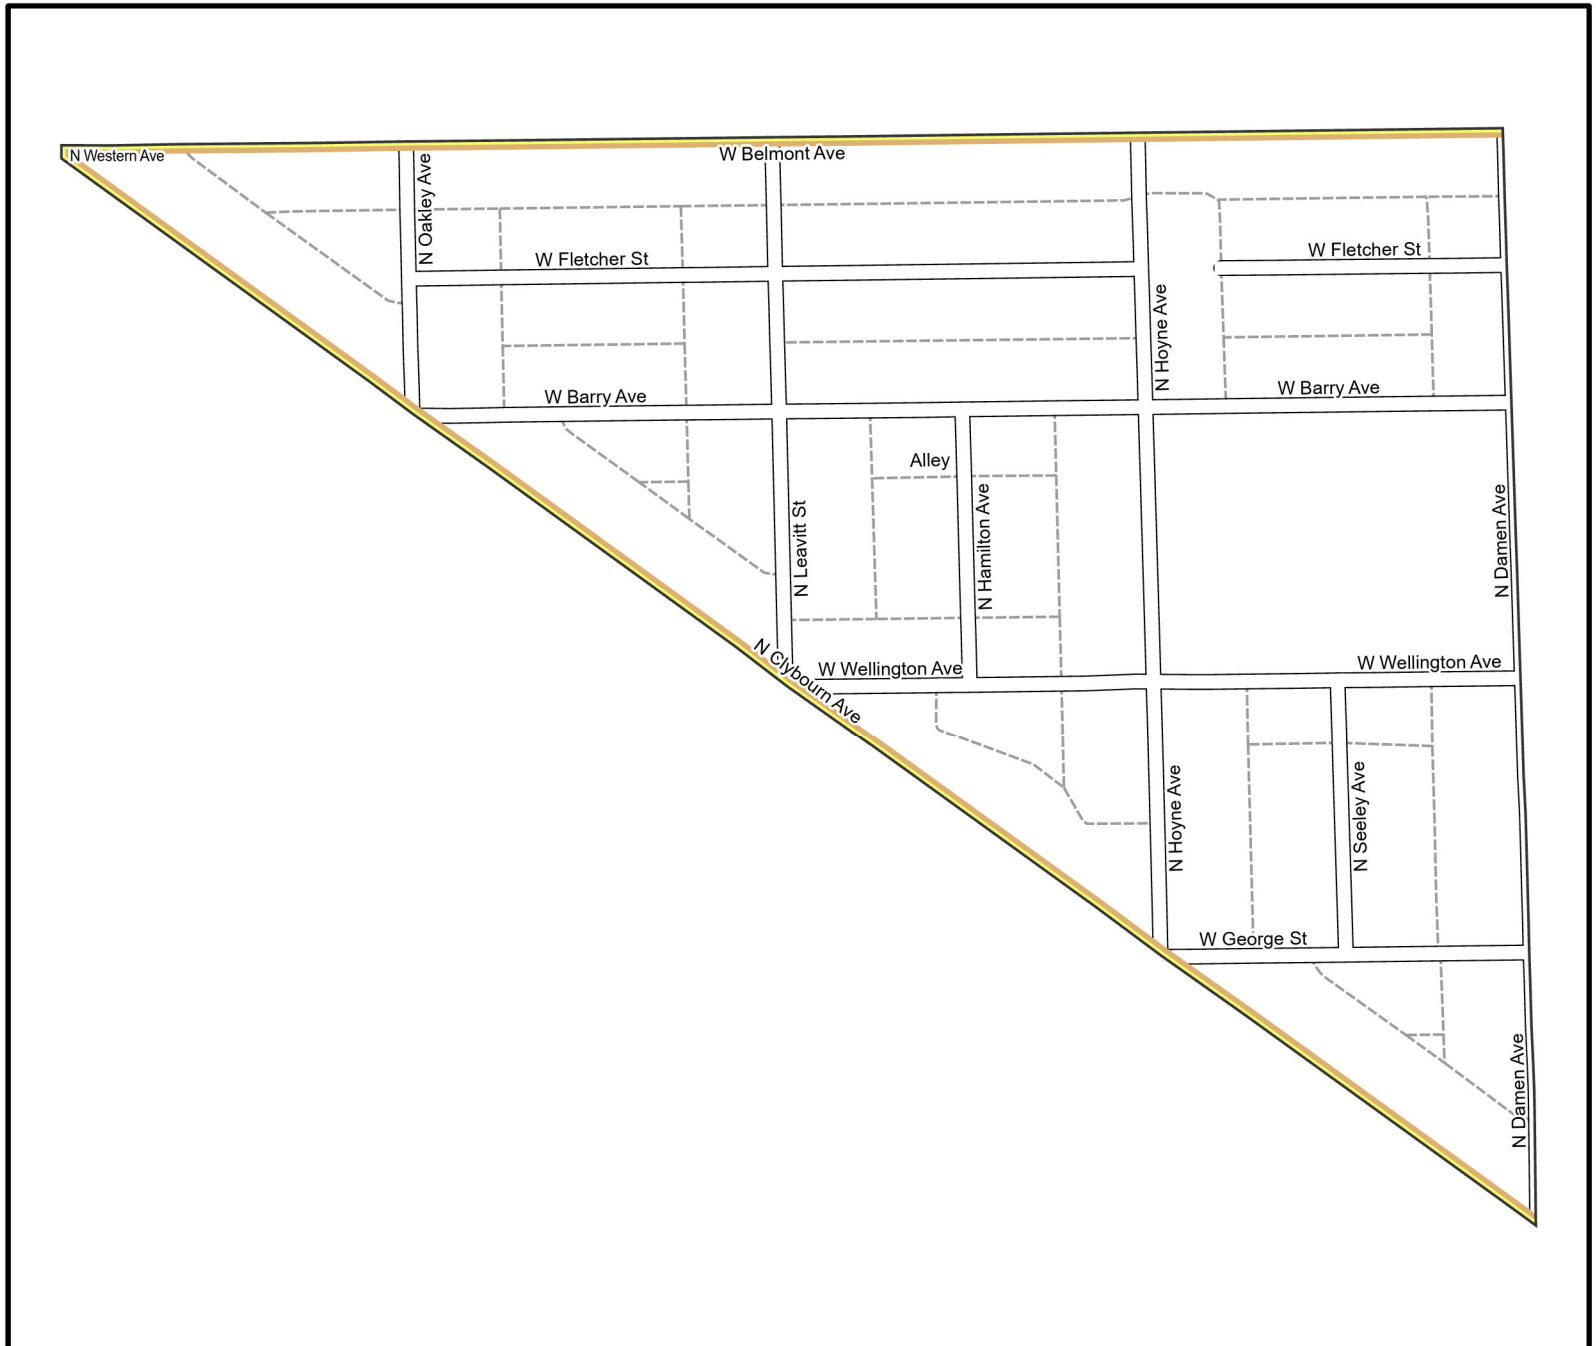

Date: 1/18/2023

WARD 32 PCT 10

Legend

-  Precincts
-  Freeway
-  Major Street
-  Local Street
-  Ramp
-  Service Drive
-  Alley
-  Waterways
-  Railroad

Board of Elections - City of
Chicago
69 W Washington, Suite 600,
Chicago, IL 60602
312-269-7900
www.chicagoelections.gov