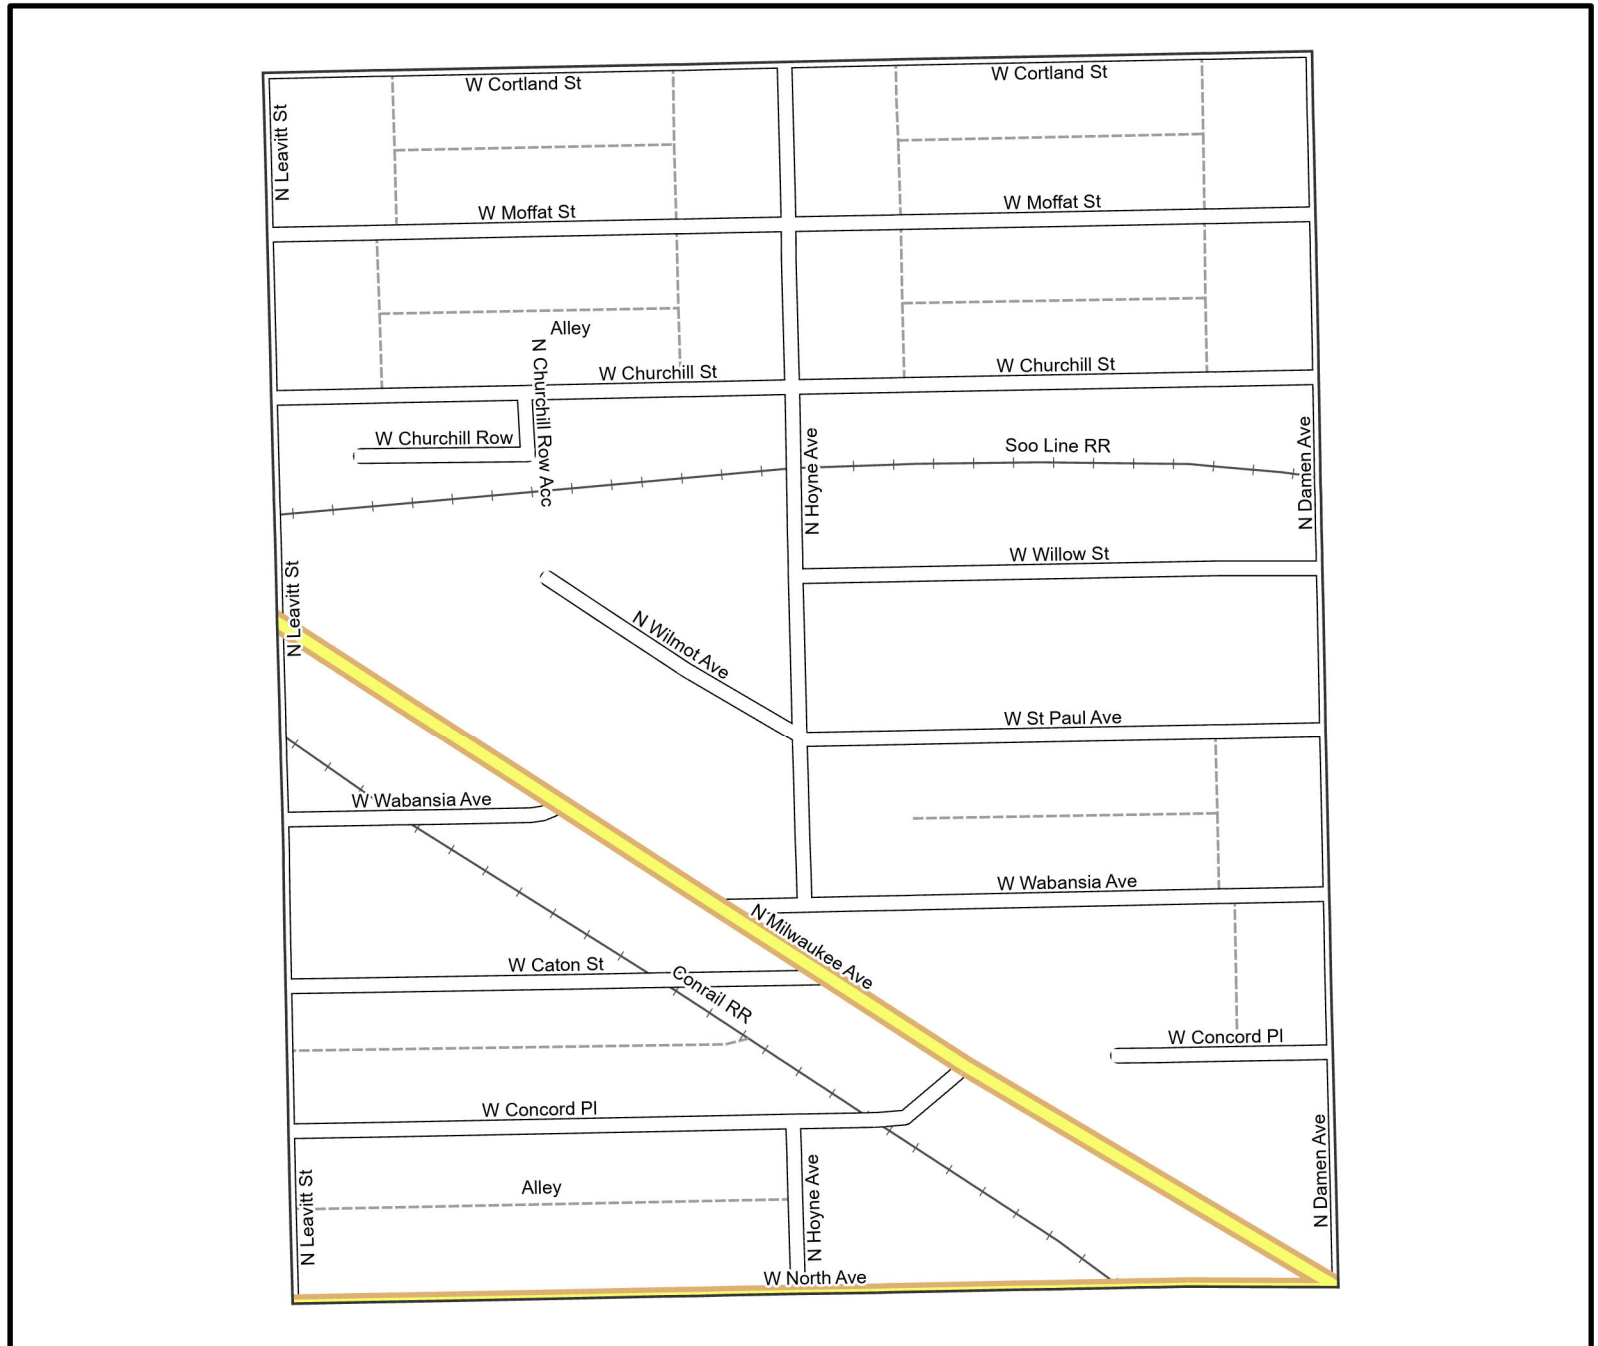

WARD 32 PCT 27

1. Legend
2. Precincts
   - Freeway
   - Major Street
   - Local Street
   - Ramp
   - Service Drive
   - Alley
   - Waterways
   - Railroad

Board of Elections - City of Chicago
69 W Washington, Suite 600,
Chicago, IL 60602
312-269-7900
www.chicagoelections.gov

Date: 1/31/2023