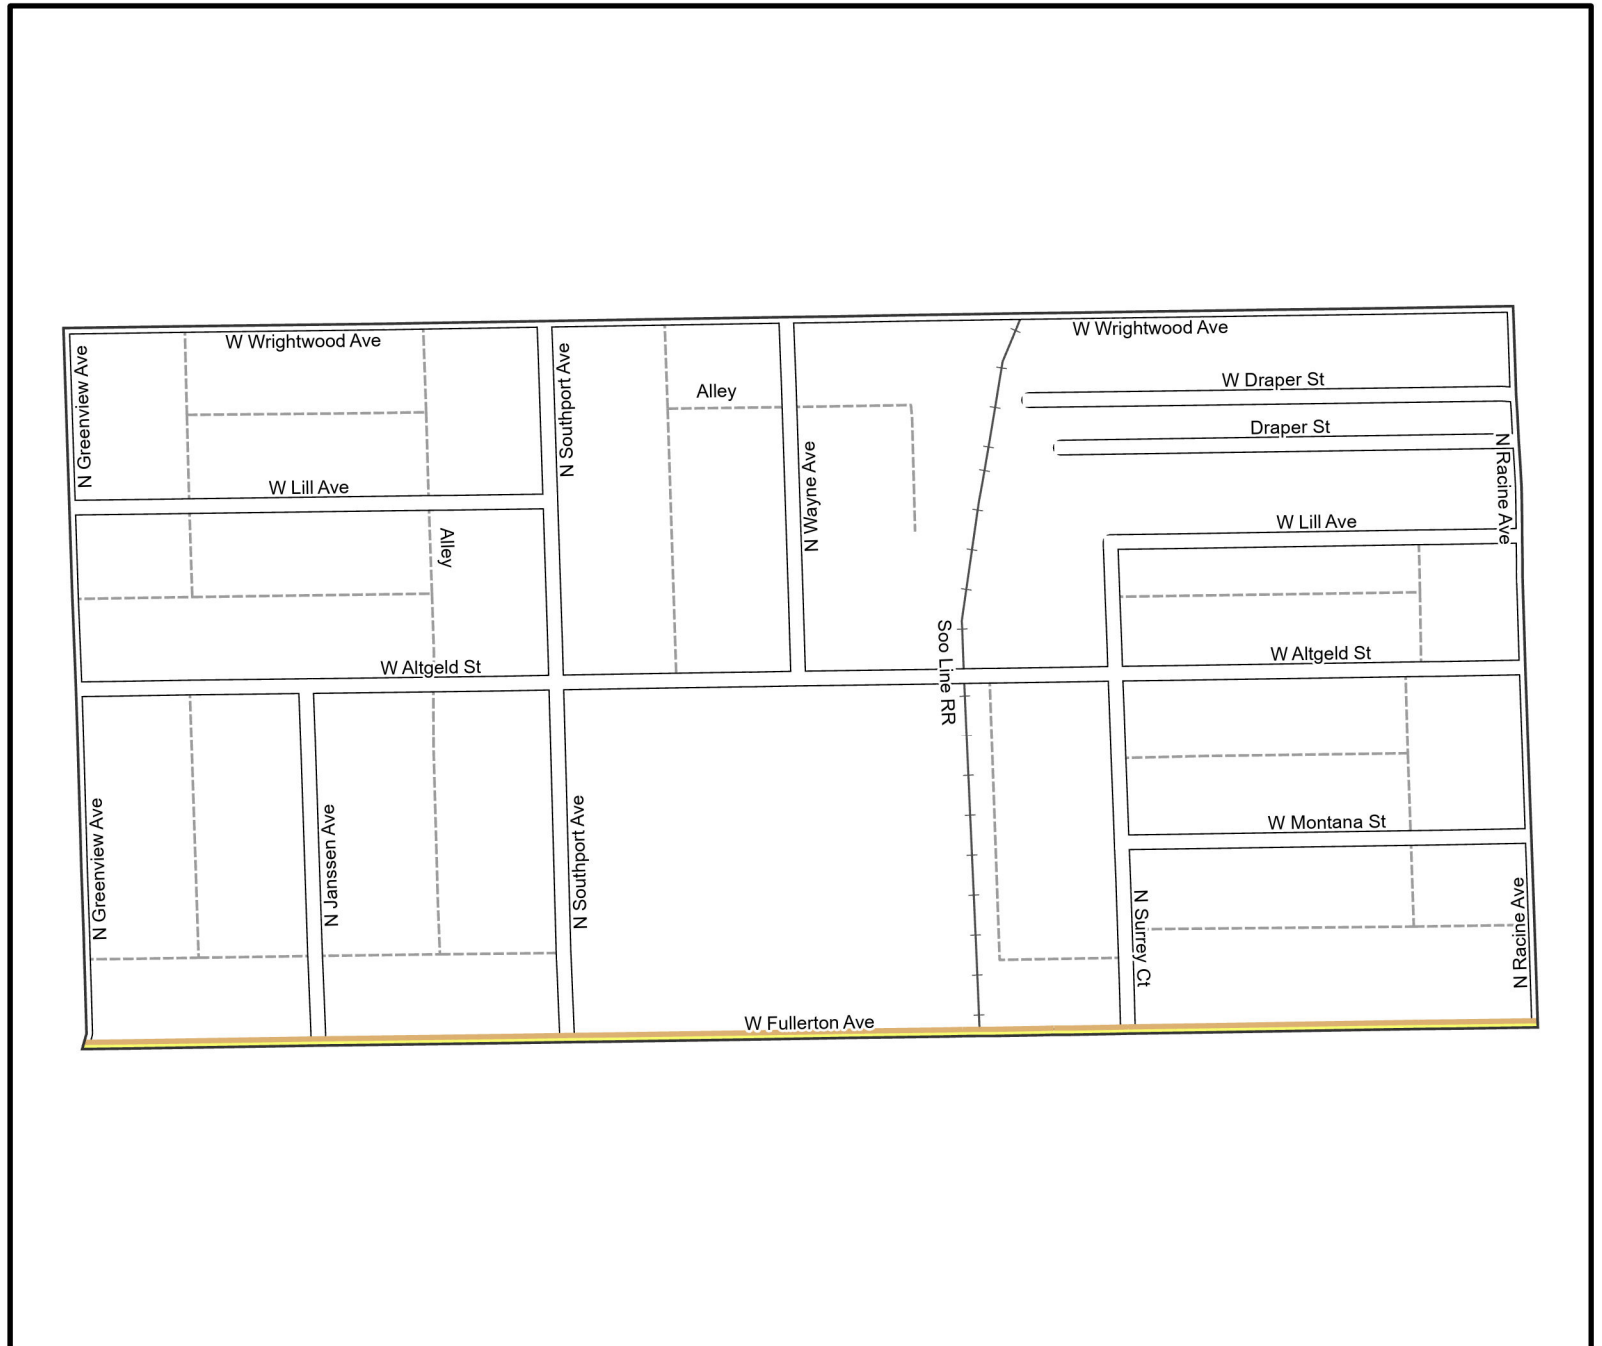

Date: 1/31/2023

WARD 32 PCT 20

Legend

- Precincts
- Freeway
- Major Street
- Local Street
- Ramp
- Service Drive
- Alley
- Waterways
- Railroad

Board of Elections - City of
Chicago
69 W Washington, Suite 600,
Chicago, IL 60602
312-269-7900
www.chicagoelections.gov