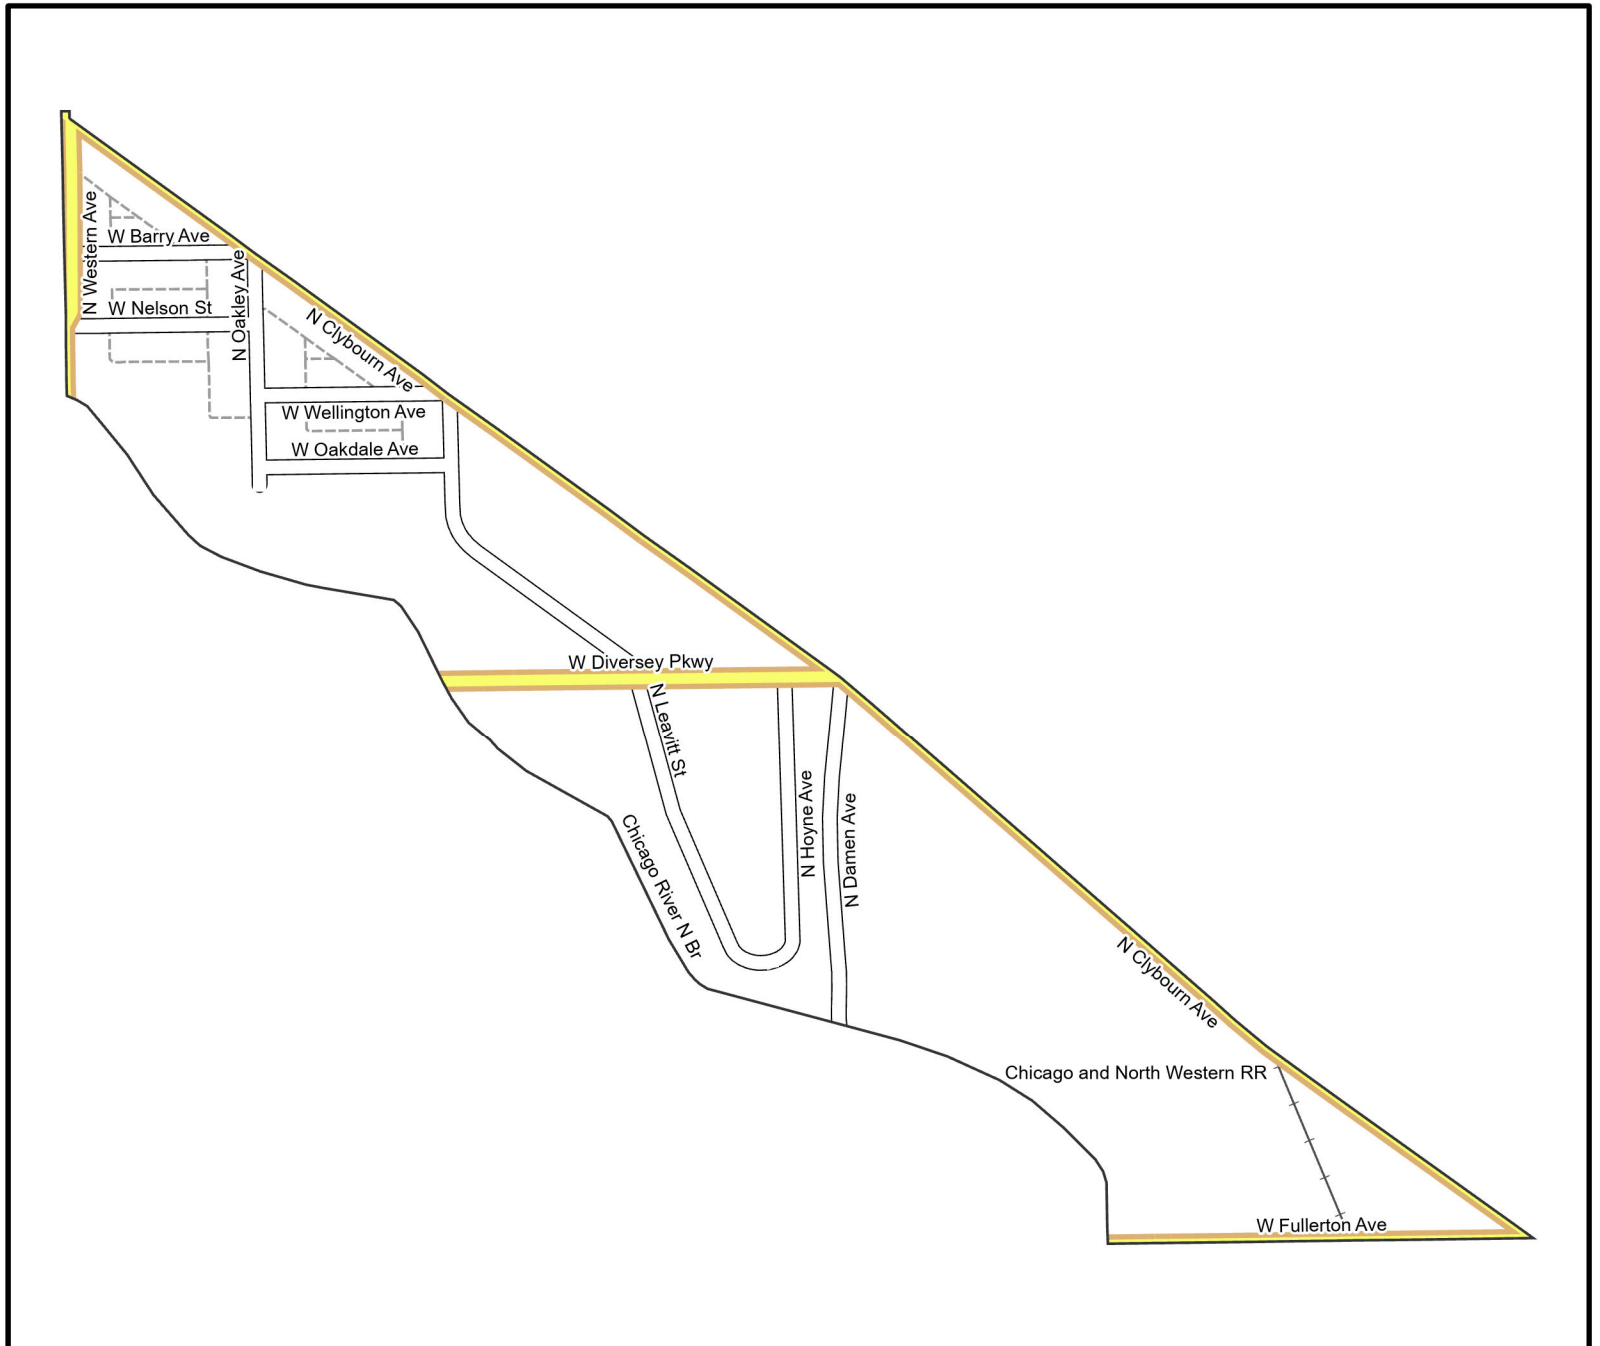

WARD 32 PCT 18

Legend

- Precincts
- Freeway
- Major Street
- Local Street
- Ramp
- Service Drive
- Alley
- Waterways
- Railroad

Board of Elections - City of Chicago
69 W Washington, Suite 600,
Chicago, IL 60602
312-269-7900
www.chicagoelections.gov

Date: 1/31/2023

0 1,000 2,000 US Feet