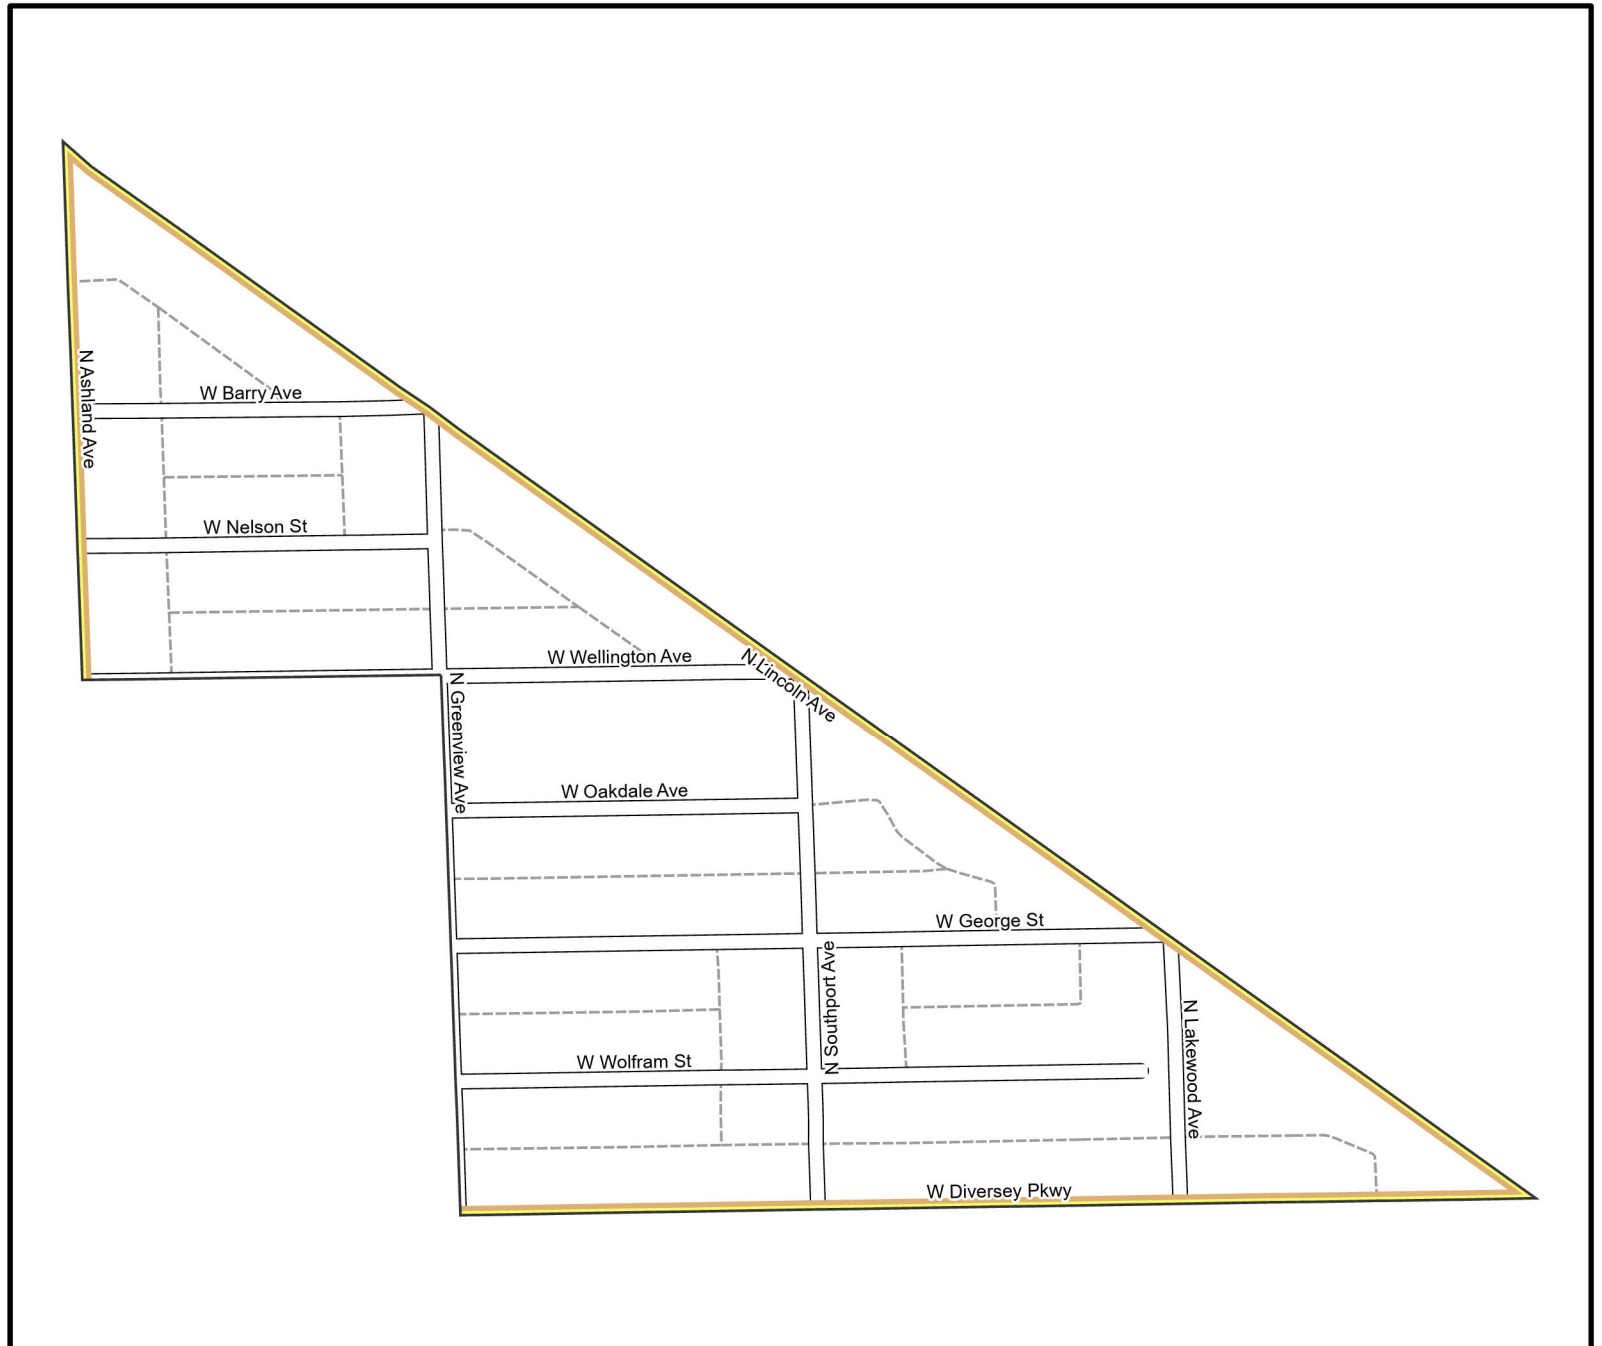

WARD 32 PCT 7

Legend

- Precincts
- Freeway
- Major Street
- Local Street
- Ramp
- Service Drive
- Alley
- Waterways
- Railroad

Board of Elections - City of
Chicago
69 W Washington, Suite 600,
Chicago, IL 60602
312-269-7900
www.chicagoelections.gov

Date: 1/31/2023