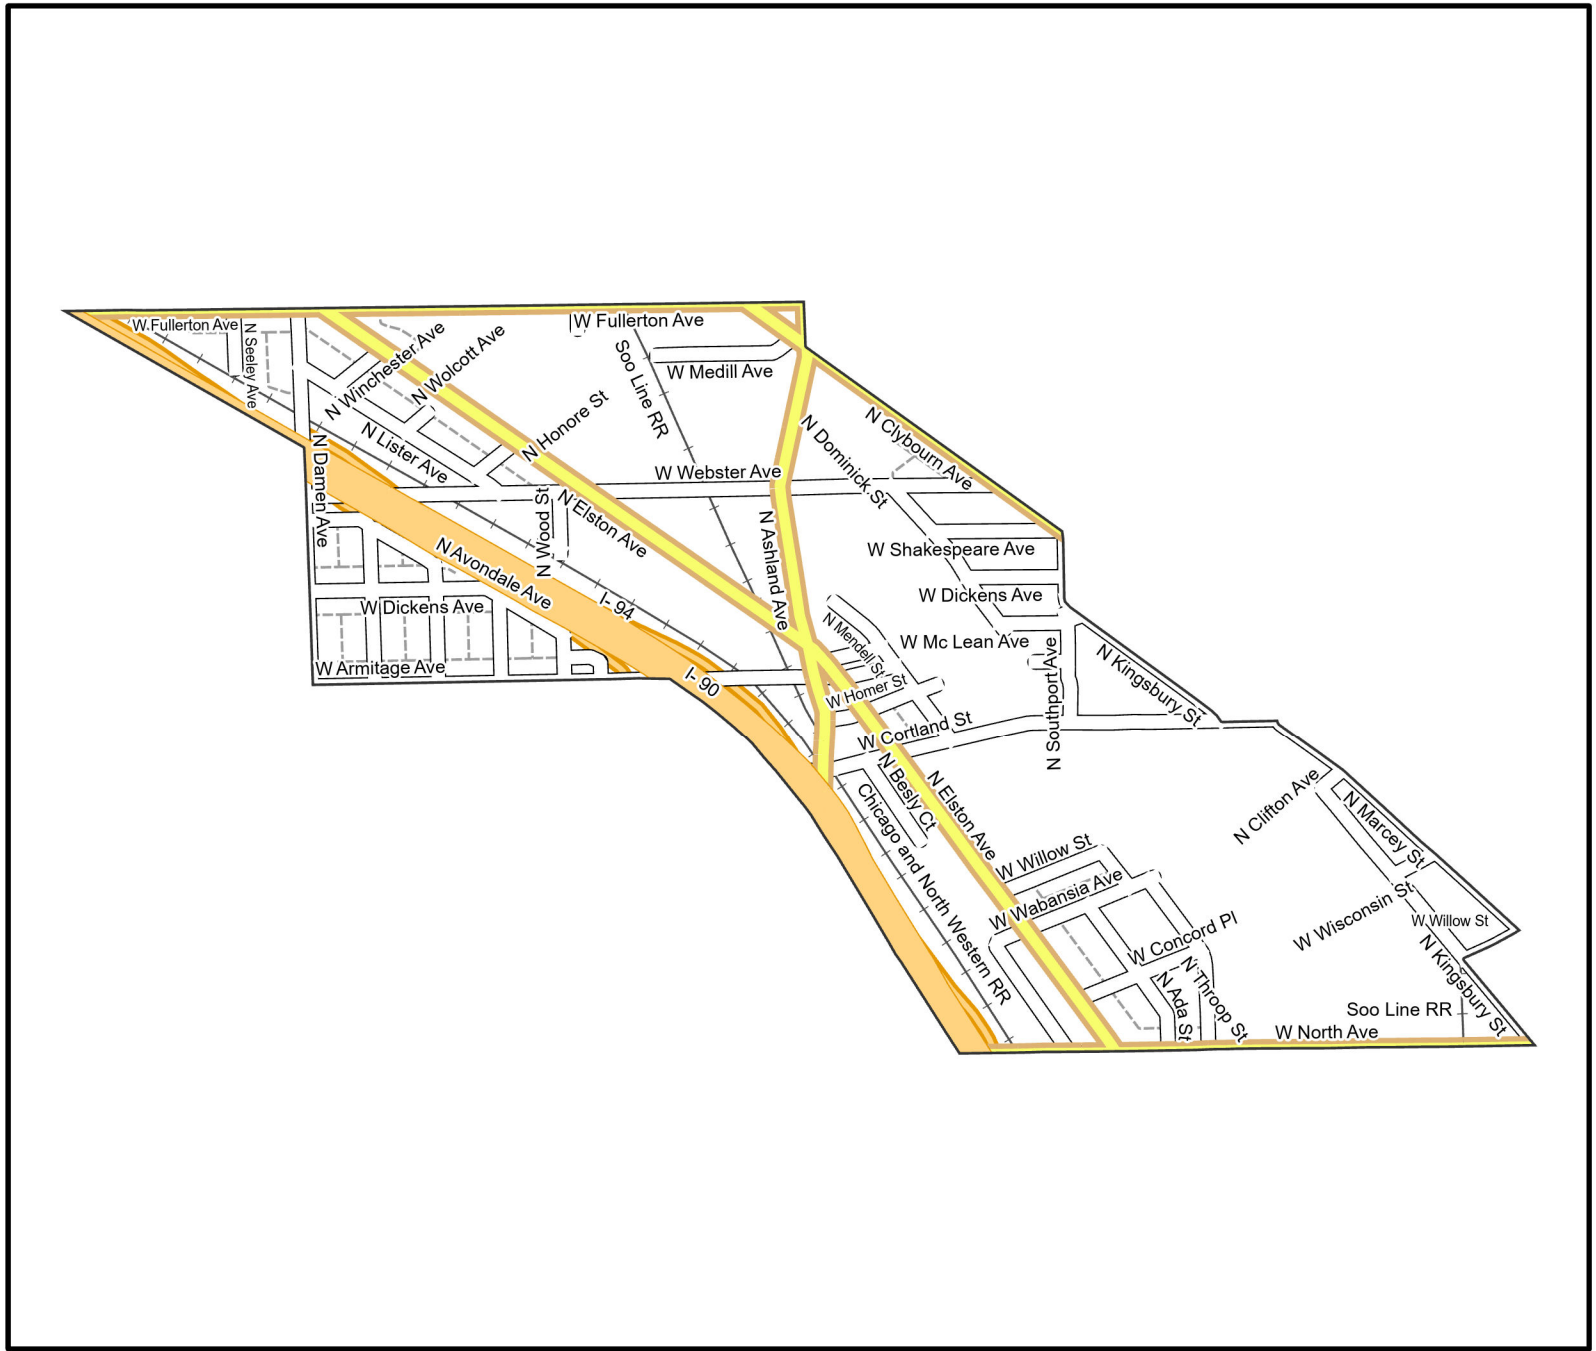

Date: 1/31/2023

WARD 32 PCT 23

Legend

-  Precincts
-  Freeway
-  Major Street
-  Local Street
-  Ramp
-  Service Drive
-  Alley
-  Waterways
-  Railroad

Board of Elections - City of Chicago
 69 W Washington, Suite 600,
 Chicago, IL 60602
 312-269-7900
www.chicagoelections.gov