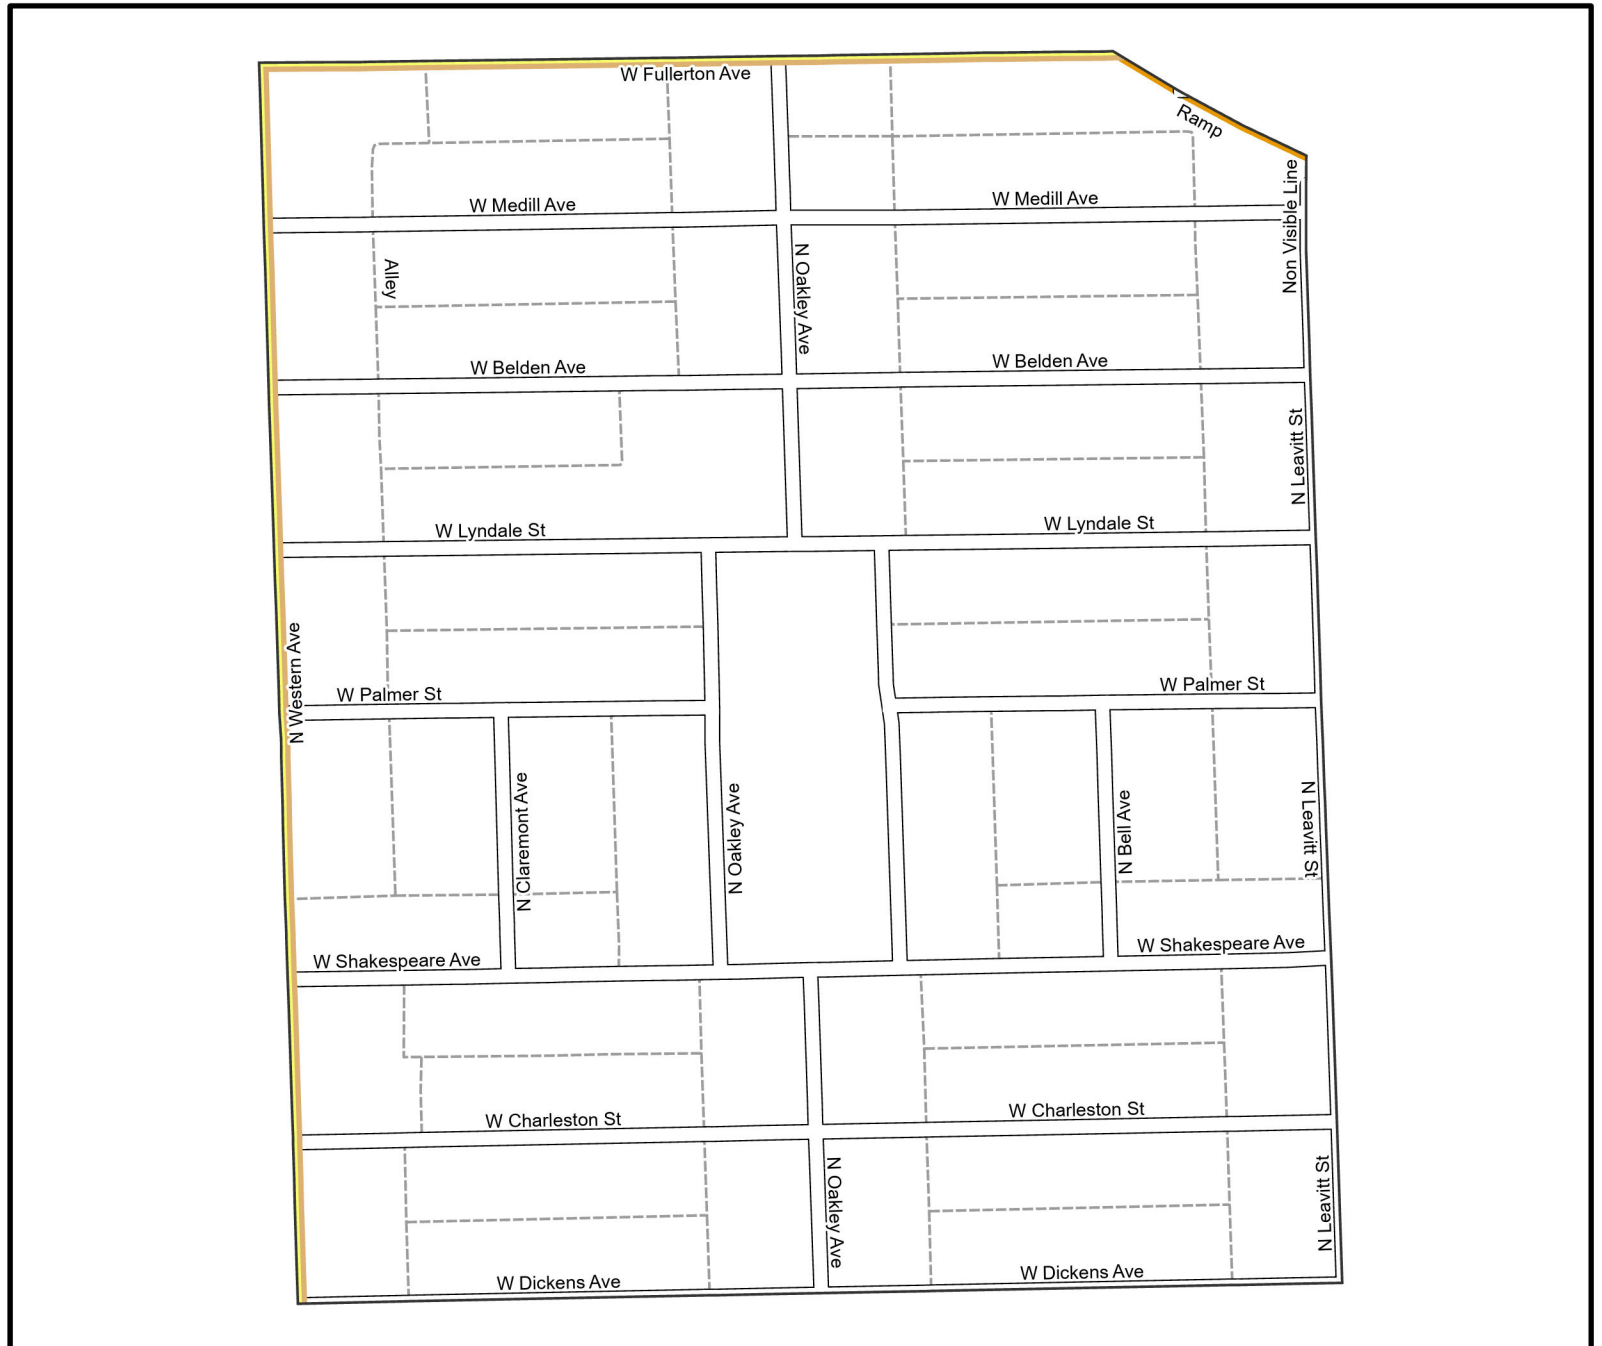

WARD 32 PCT 21

1. Legend
2. Precincts
   - Freeway
   - Major Street
   - Local Street
   - Ramp
   - Service Drive
   - Alley
   - Waterways
   - Railroad

Board of Elections - City of Chicago
69 W Washington, Suite 600,
Chicago, IL 60602
312-269-7900
www.chicagoelections.gov

Date: 1/31/2023