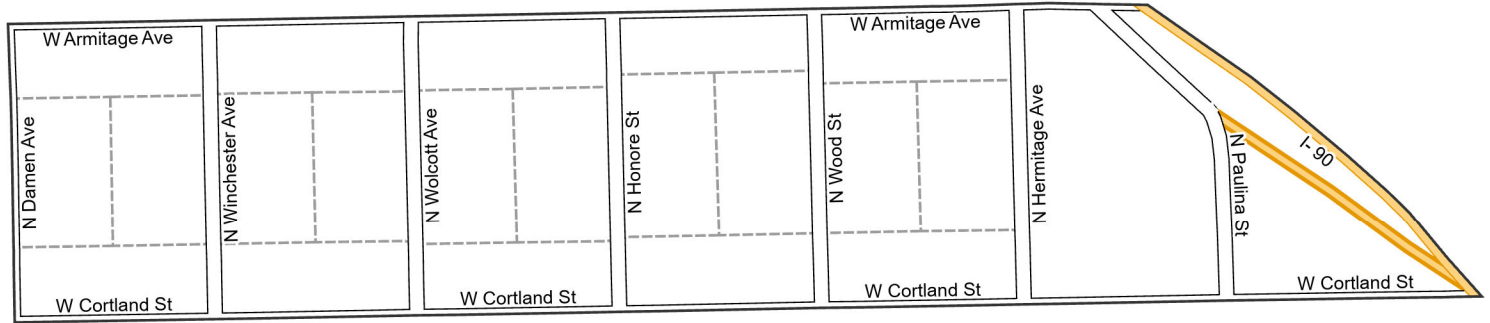

Date: 1/31/2023

WARD 32 PCT 24

Legend

-  Precincts
-  Freeway
-  Major Street
-  Local Street
-  Ramp
-  Service Drive
-  Alley
-  Waterways
-  Railroad

Board of Elections - City of Chicago
69 W Washington, Suite 600,
Chicago, IL 60602
312-269-7900
www.chicagoelections.gov

Date: 1/31/2023

WARD 32 PCT 25

- Legend
- Precincts
 - Freeway
 - Major Street
 - Local Street
 - Ramp
 - Service Drive
 - Alley
 - Waterways
 - Railroad

Board of Elections - City of Chicago
69 W Washington, Suite 600,
Chicago, IL 60602
312-269-7900
www.chicagoelections.gov