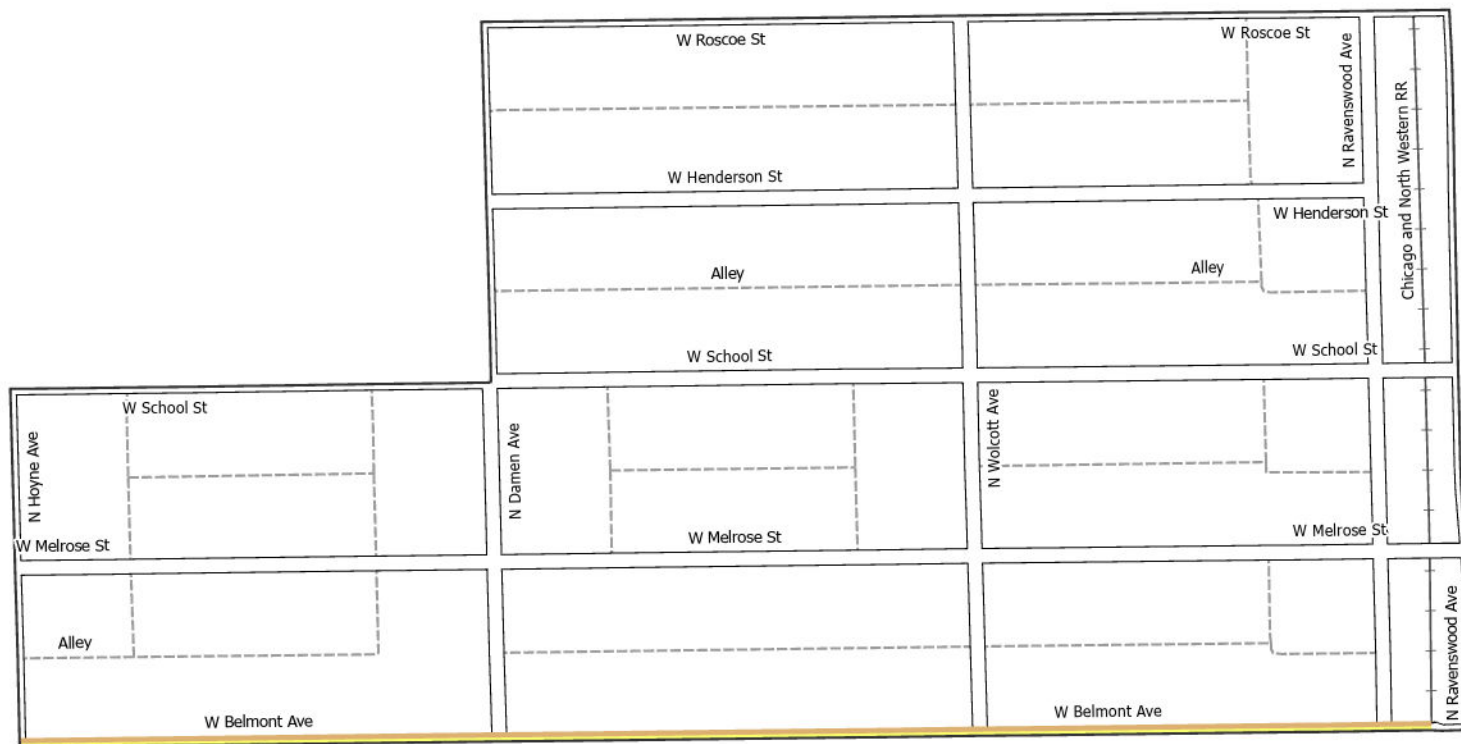

WARD 32 PCT 3

Legend

- Precincts
- Freeway
- Major Street
- Local Street
- Ramp
- Service Drive
- Alley
- Waterways
- Railroad

Board of Elections - City of Chicago
69 W Washington, Suite 600,
Chicago, IL 60602
312-269-7900
www.chicagoelections.gov

Date: 1/18/2023