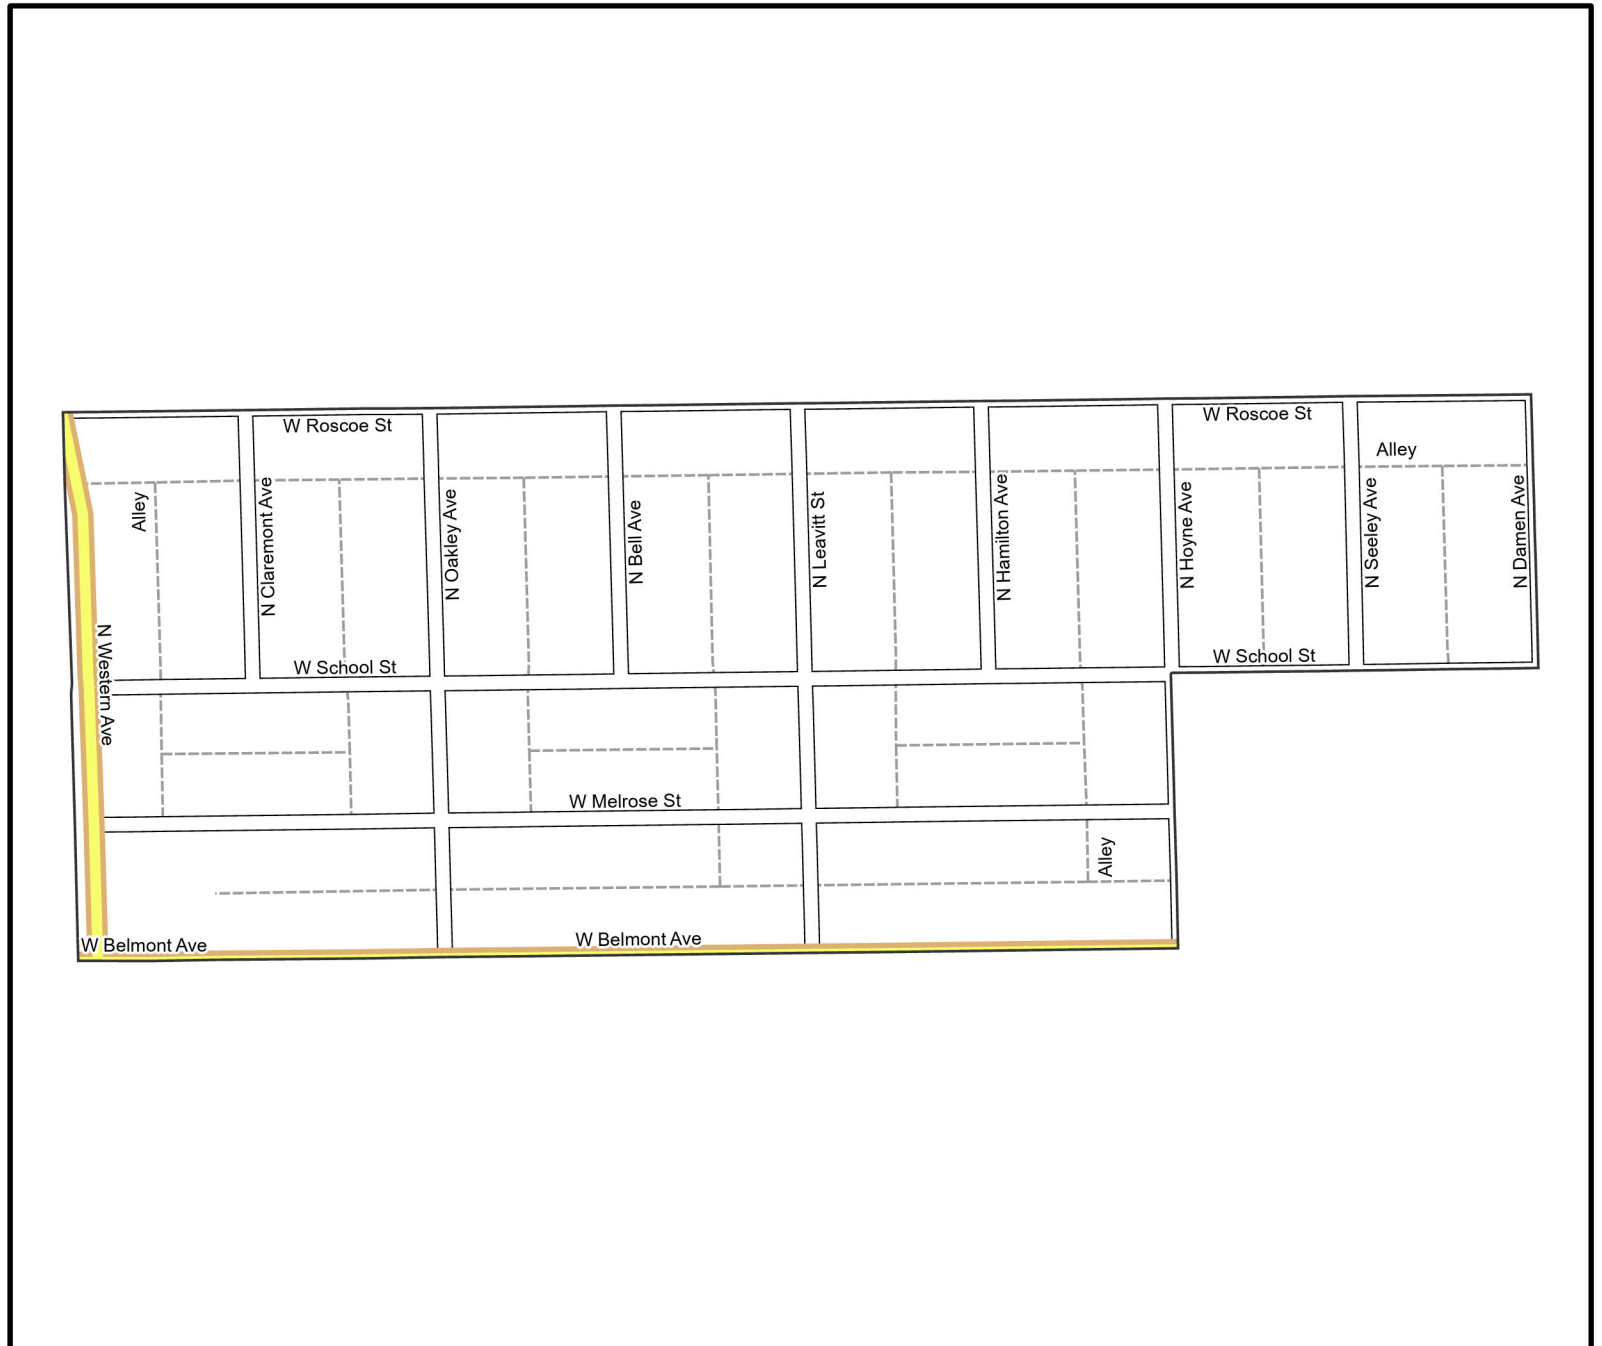

Date: 1/18/2023

WARD 32 PCT 2

Legend

- Precincts
- Freeway
- Major Street
- Local Street
- Ramp
- Service Drive
- Alley
- Waterways
- Railroad

Board of Elections - City of Chicago
69 W Washington, Suite 600,
Chicago, IL 60602
312-269-7900
www.chicagoelections.gov