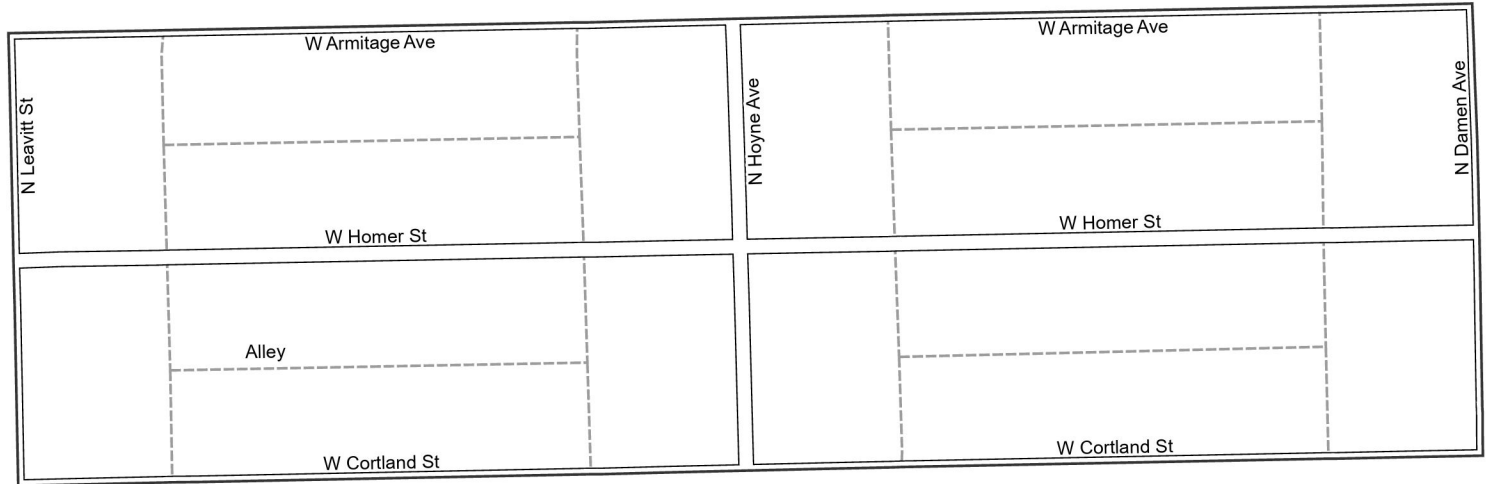

Date: 1/31/2023

WARD 32 PCT 28

Legend

-  Precincts
-  Freeway
-  Major Street
-  Local Street
-  Ramp
-  Service Drive
-  Alley
-  Waterways
-  Railroad

Board of Elections - City of
Chicago
69 W Washington, Suite 600,
Chicago, IL 60602
312-269-7900
www.chicagoelections.gov