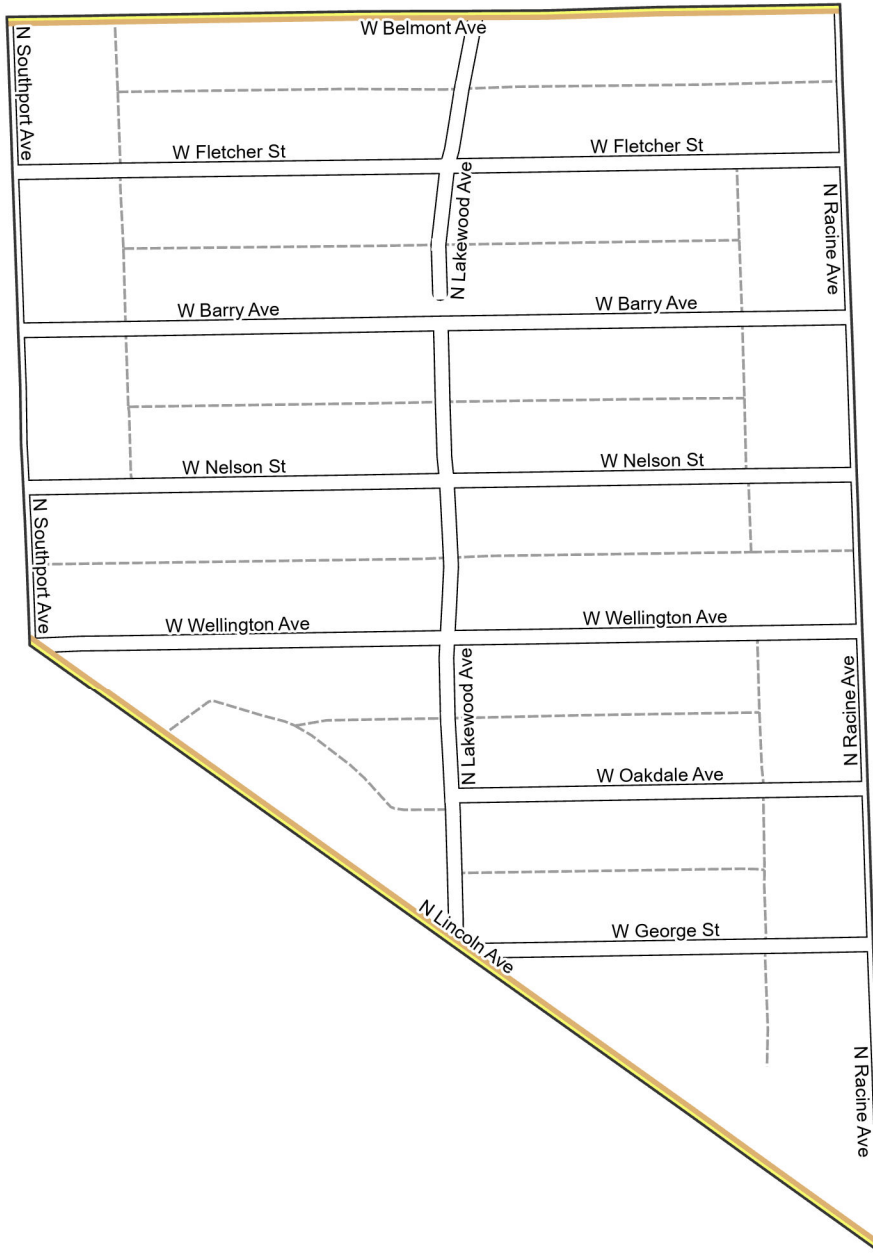

Date: 1/31/2023

0 450 900 US Feet

WARD 32 PCT 14

- Legend
- Precincts
 - Freeway
 - Major Street
 - Local Street
 - Ramp
 - Service Drive
 - Alley
 - Waterways
 - Railroad

Board of Elections - City of Chicago
69 W Washington, Suite 600,
Chicago, IL 60602
312-269-7900
www.chicagoelections.gov