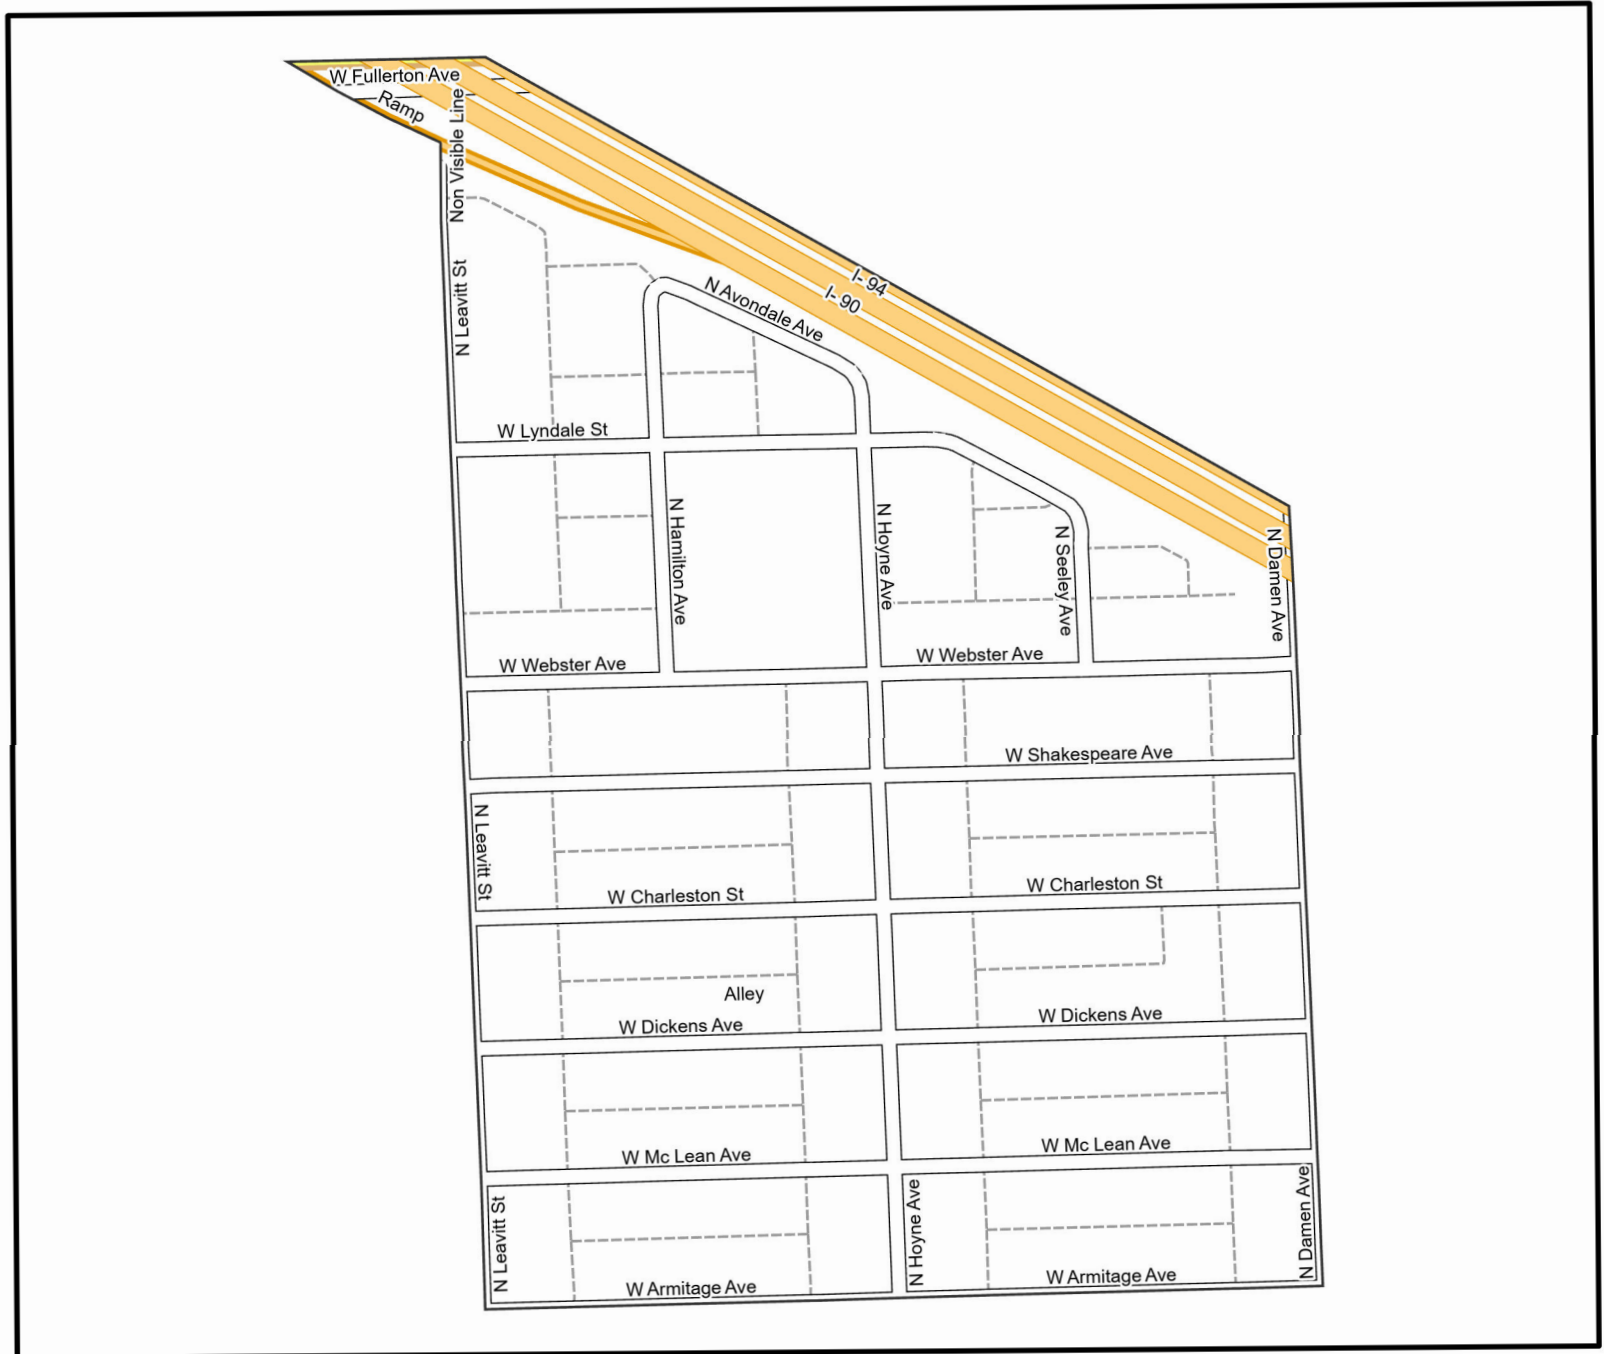

WARD 32 PCT 22

Legend

- Precincts
- Freeway
- Major Street
- Local Street
- Ramp
- Service Drive
- Alley
- Waterways
- Railroad

Board of Elections - City of Chicago
69 W Washington, Suite 600,
Chicago, IL 60602
312-269-7900
www.chicagoelections.gov

Date: 1/31/2023