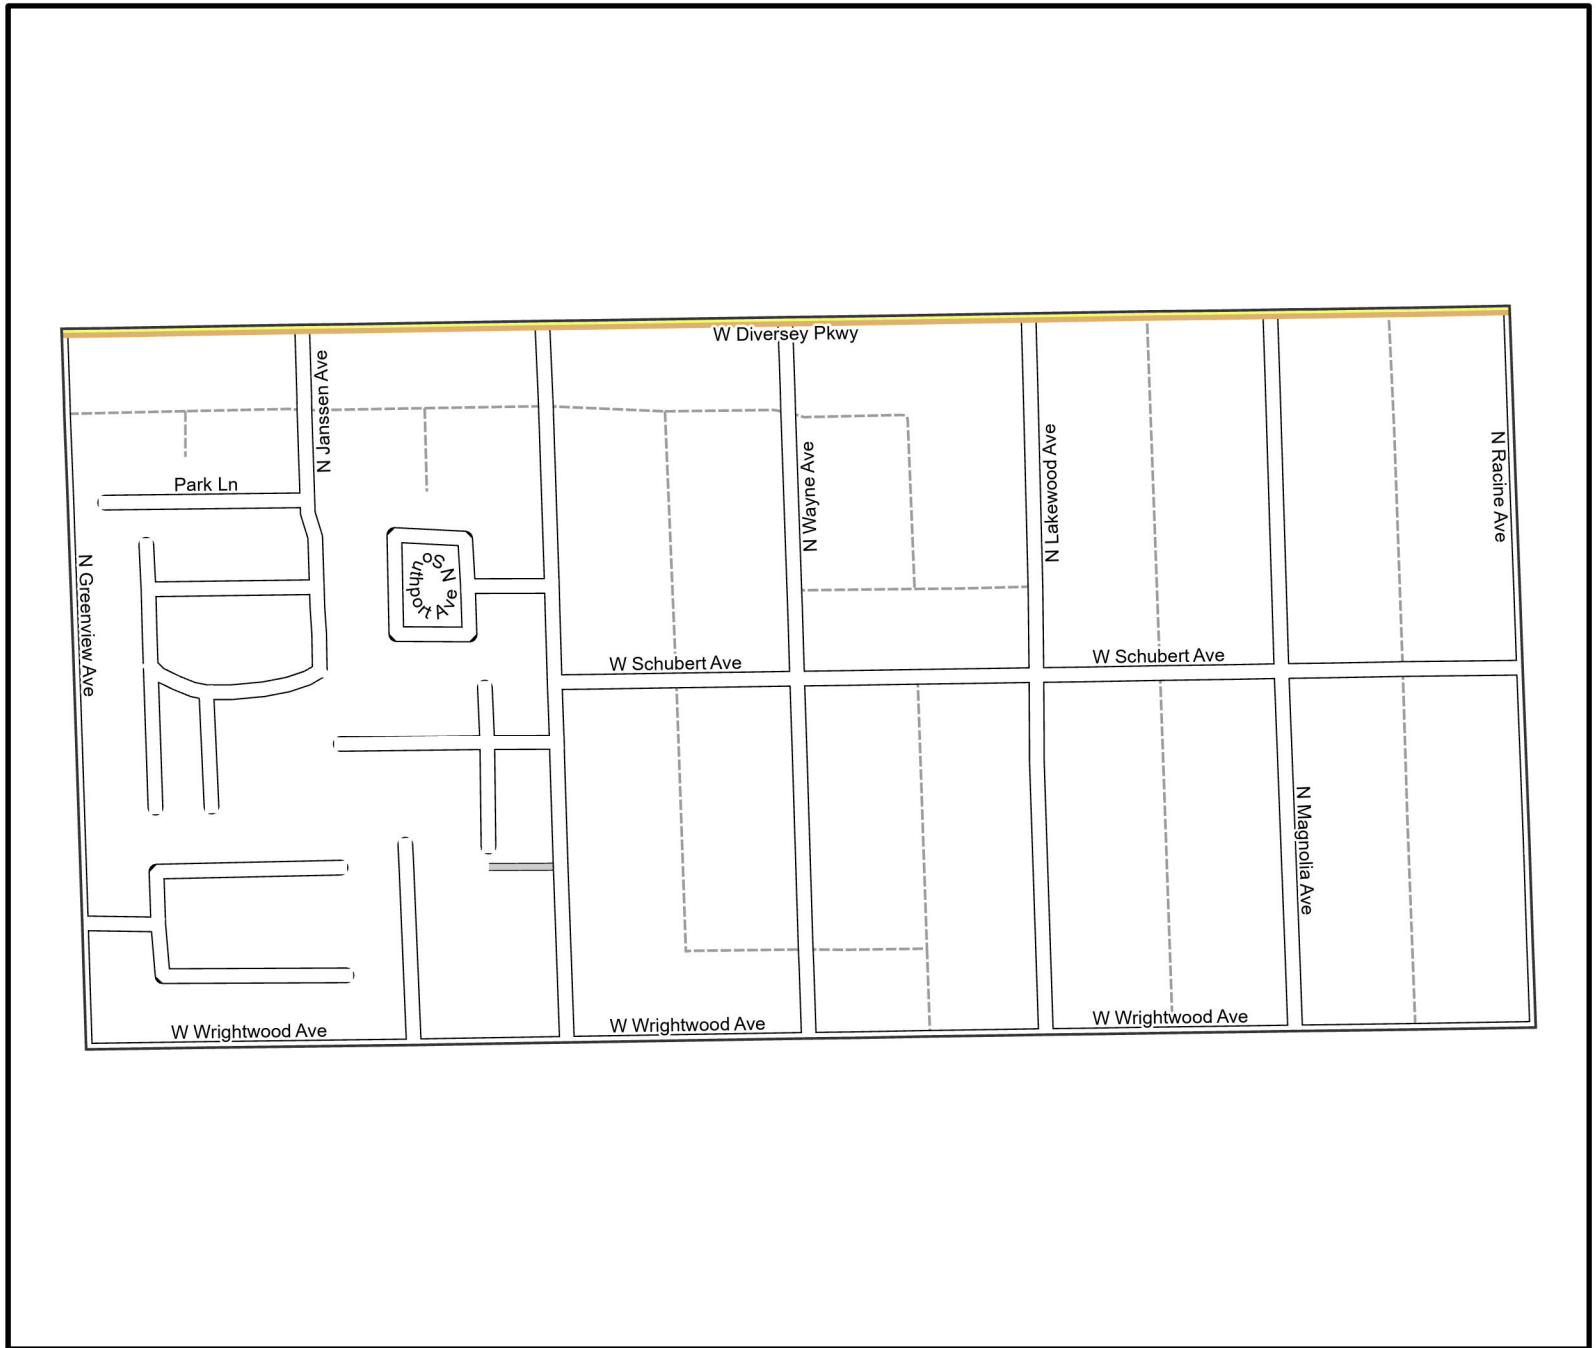

Date: 1/31/2023

0 900 1,800 US Feet

WARD 32 PCT 15

Legend

-  Precincts
-  Freeway
-  Major Street
-  Local Street
-  Ramp
-  Service Drive
-  Alley
-  Waterways
-  Railroad

Board of Elections - City of
Chicago
69 W Washington, Suite 600,
Chicago, IL 60602
312-269-7900
www.chicagoelections.gov