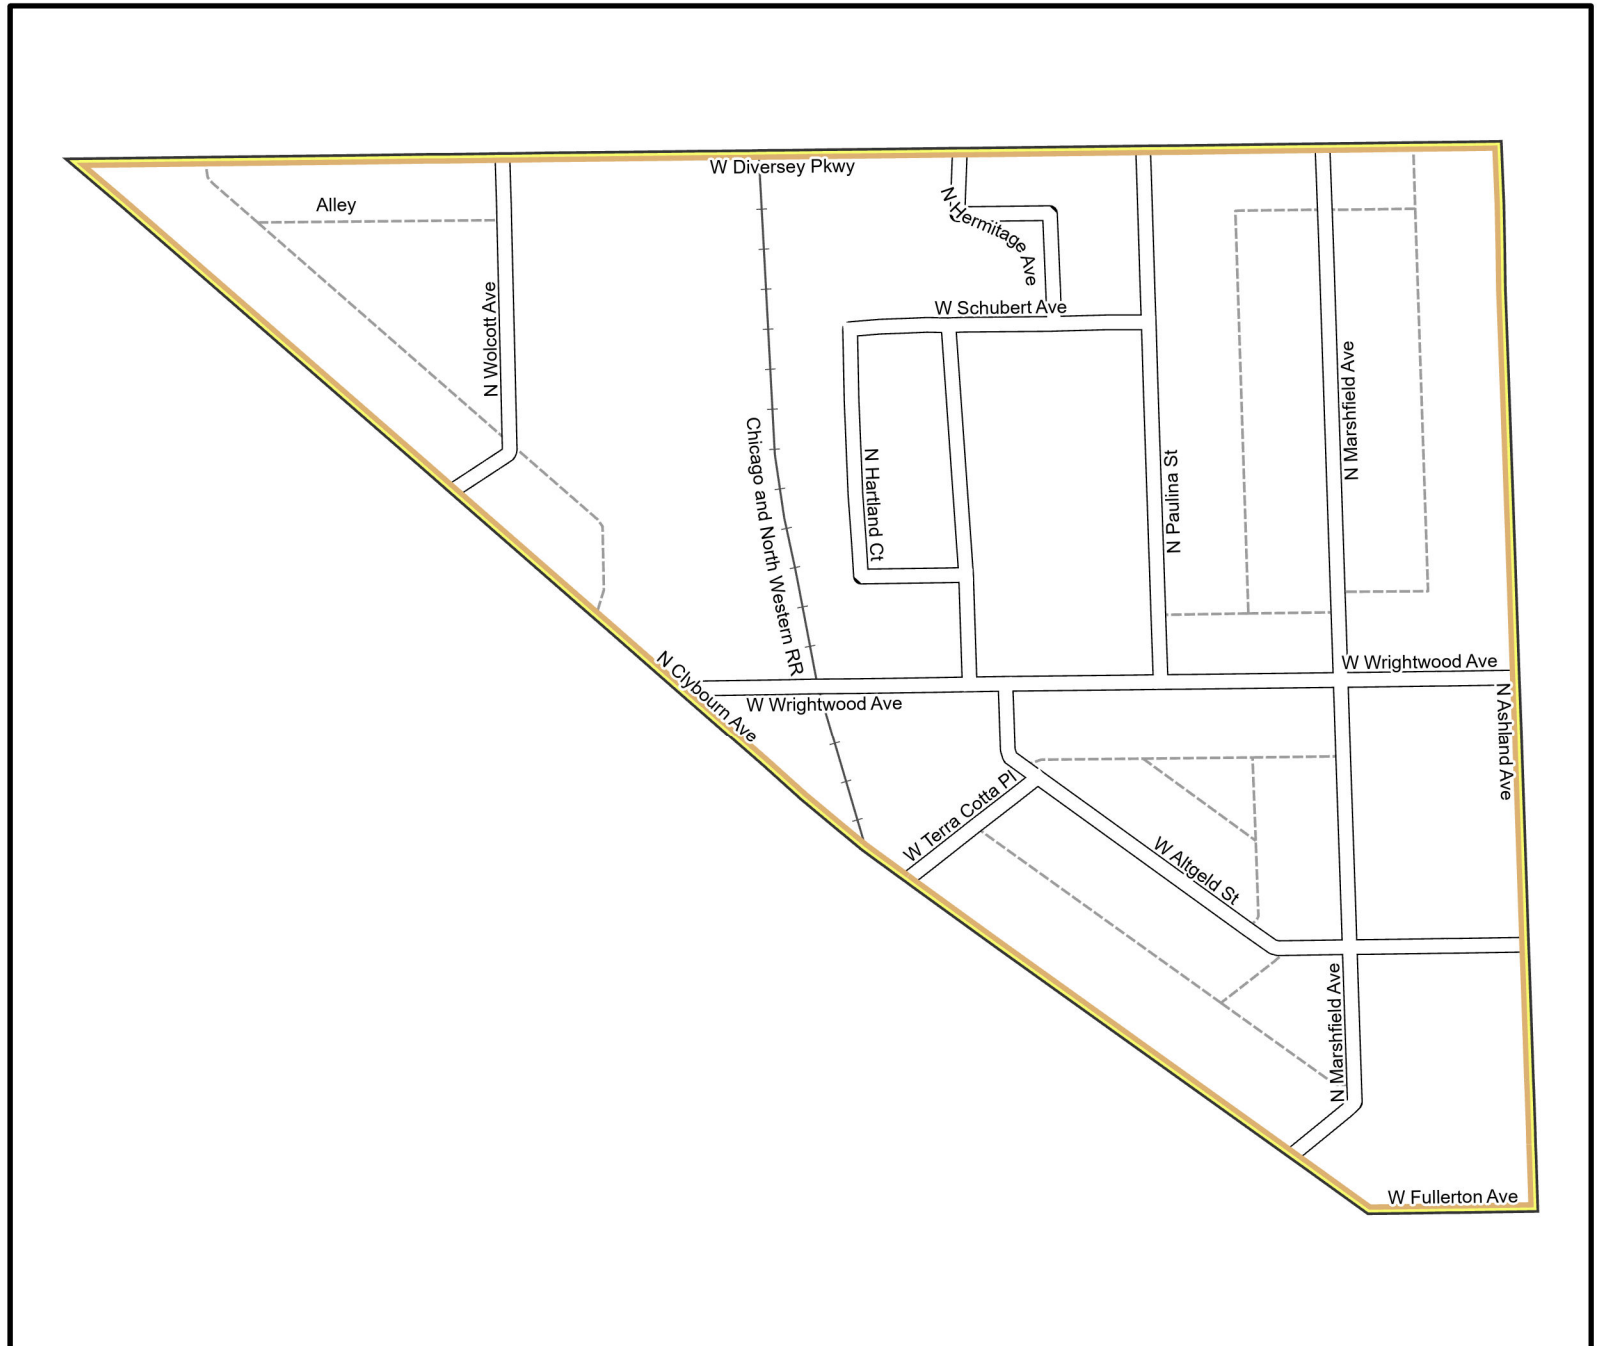

WARD 32 PCT 17

Legend

- Precincts
- Freeway
- Major Street
- Local Street
- Ramp
- Service Drive
- Alley
- Waterways
- Railroad

Board of Elections - City of
Chicago
69 W Washington, Suite 600,
Chicago, IL 60602
312-269-7900
www.chicagoelections.gov

Date: 1/31/2023