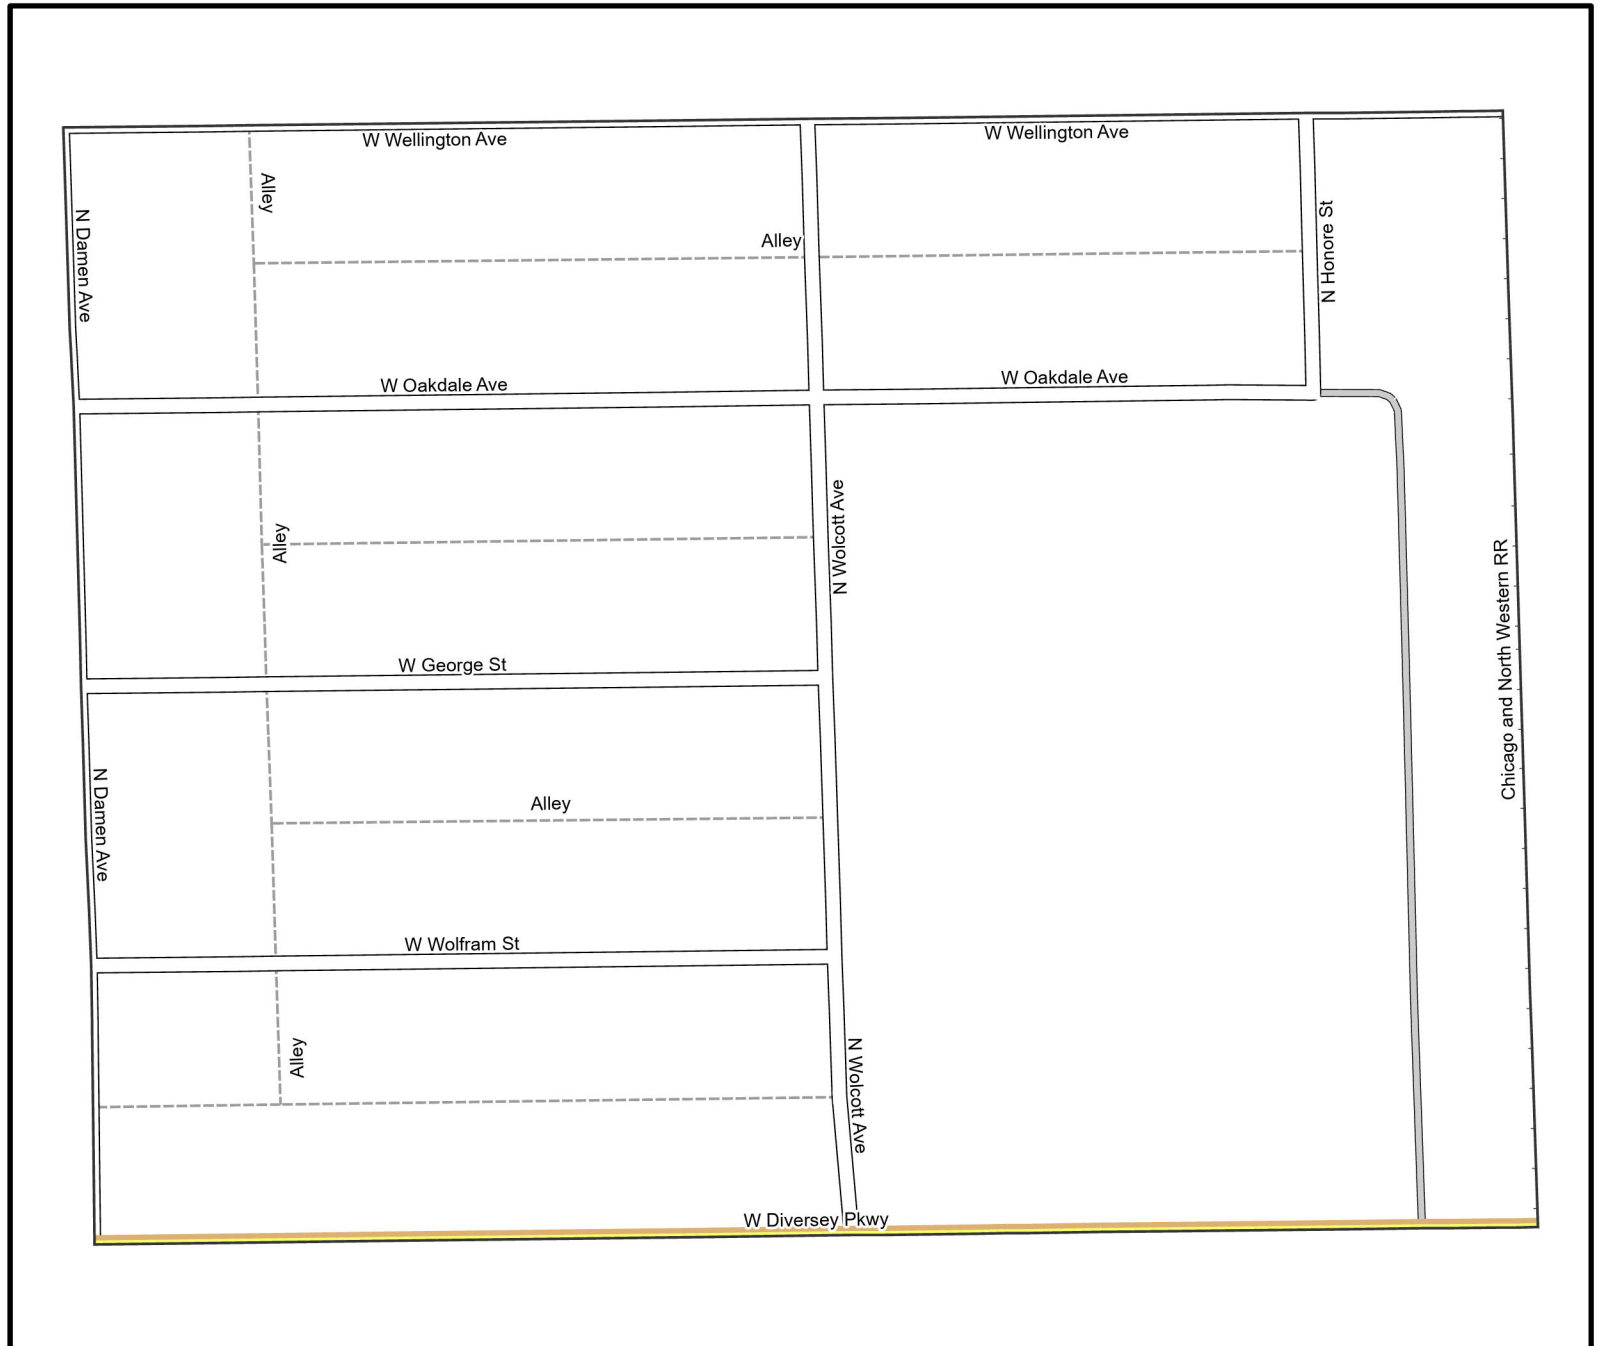

WARD 32 PCT 11

Legend

- Precincts
- Freeway
- Major Street
- Local Street
- Ramp
- Service Drive
- Alley
- Waterways
- Railroad

Board of Elections - City of
Chicago
69 W Washington, Suite 600,
Chicago, IL 60602
312-269-7900
www.chicagoelections.gov

Date: 1/31/2023