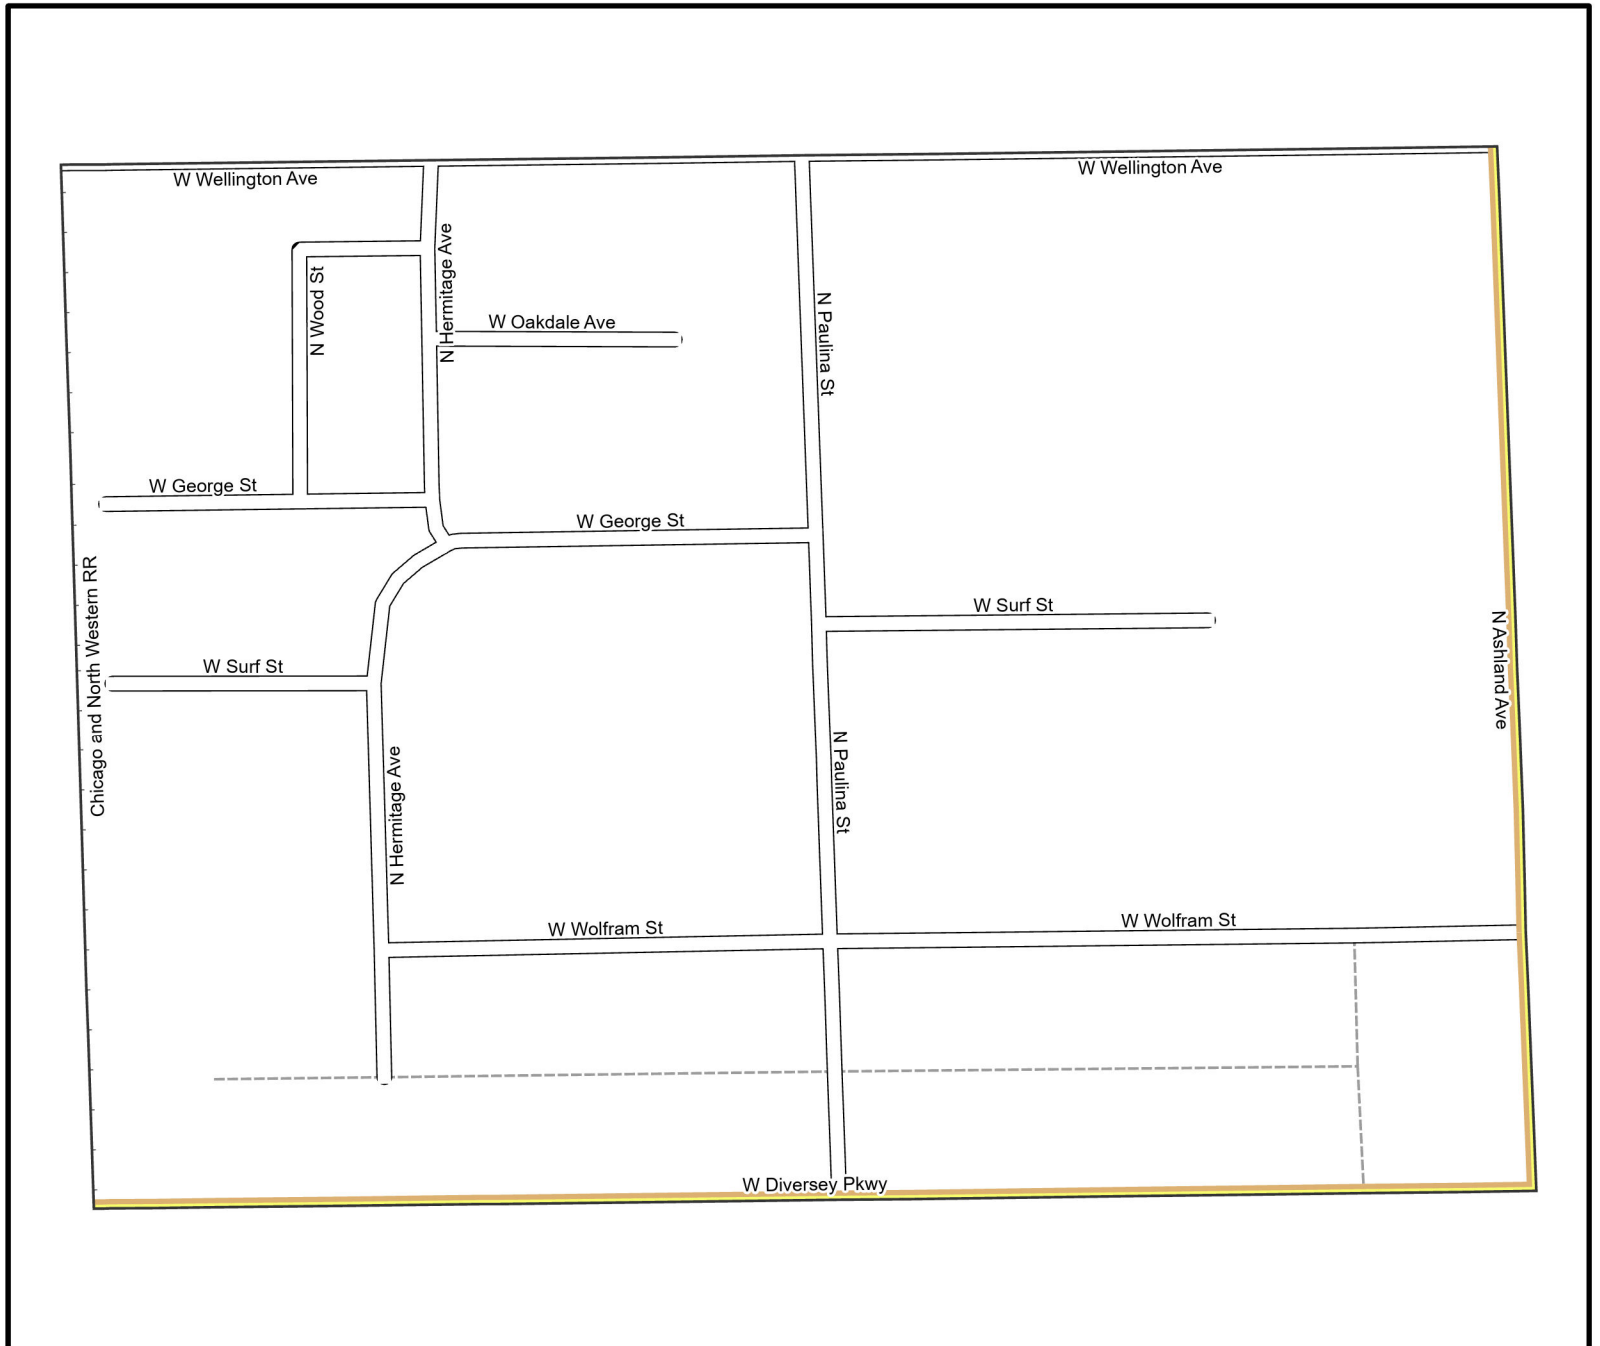

Date: 1/31/2023

WARD 32 PCT 12

Legend

- Precincts
- Freeway
- Major Street
- Local Street
- Ramp
- Service Drive
- Alley
- Waterways
- Railroad

Board of Elections - City of Chicago
69 W Washington, Suite 600,
Chicago, IL 60602
312-269-7900
www.chicagoelections.gov