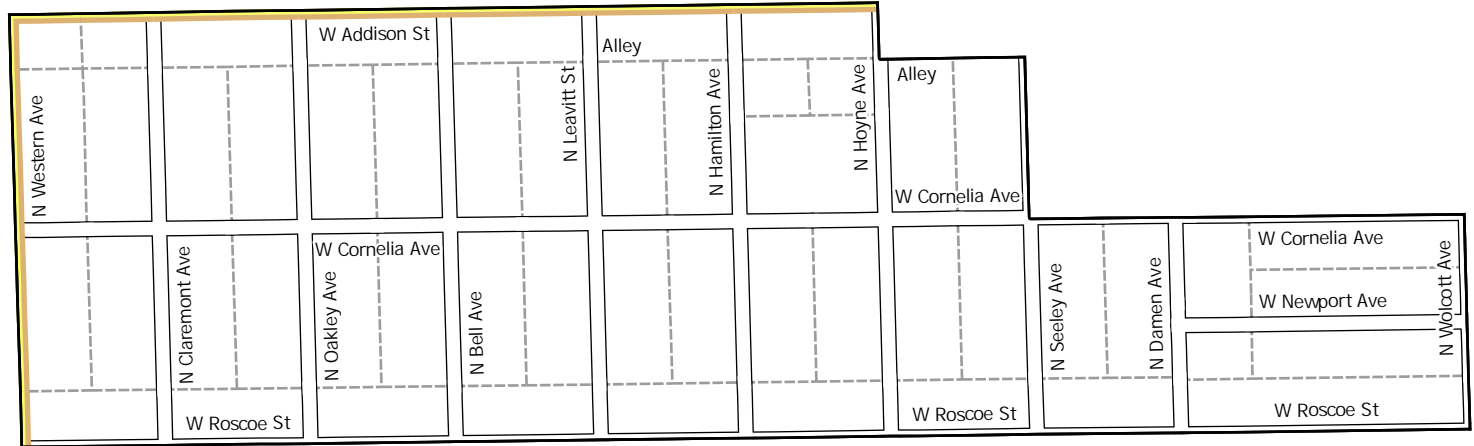

WARD 32 PCT 1

Legend

- Precincts
- Freeway
- Major Street
- Local Street
- Ramp
- Service Drive
- Alley
- Waterways
- Railroad

Board of Elections - City of Chicago
69 W Washington, Suite 600,
Chicago, IL 60602
312-269-7900
www.chicagoelections.gov

Date: 1/18/2023

WARD 32 PCT 2

Legend

- Precincts
- Freeway
- Major Street
- Local Street
- Ramp
- Service Drive
- Alley
- Waterways
- Railroad

Board of Elections - City of Chicago
69 W Washington, Suite 600,
Chicago, IL 60602
312-269-7900
www.chicagoelections.gov