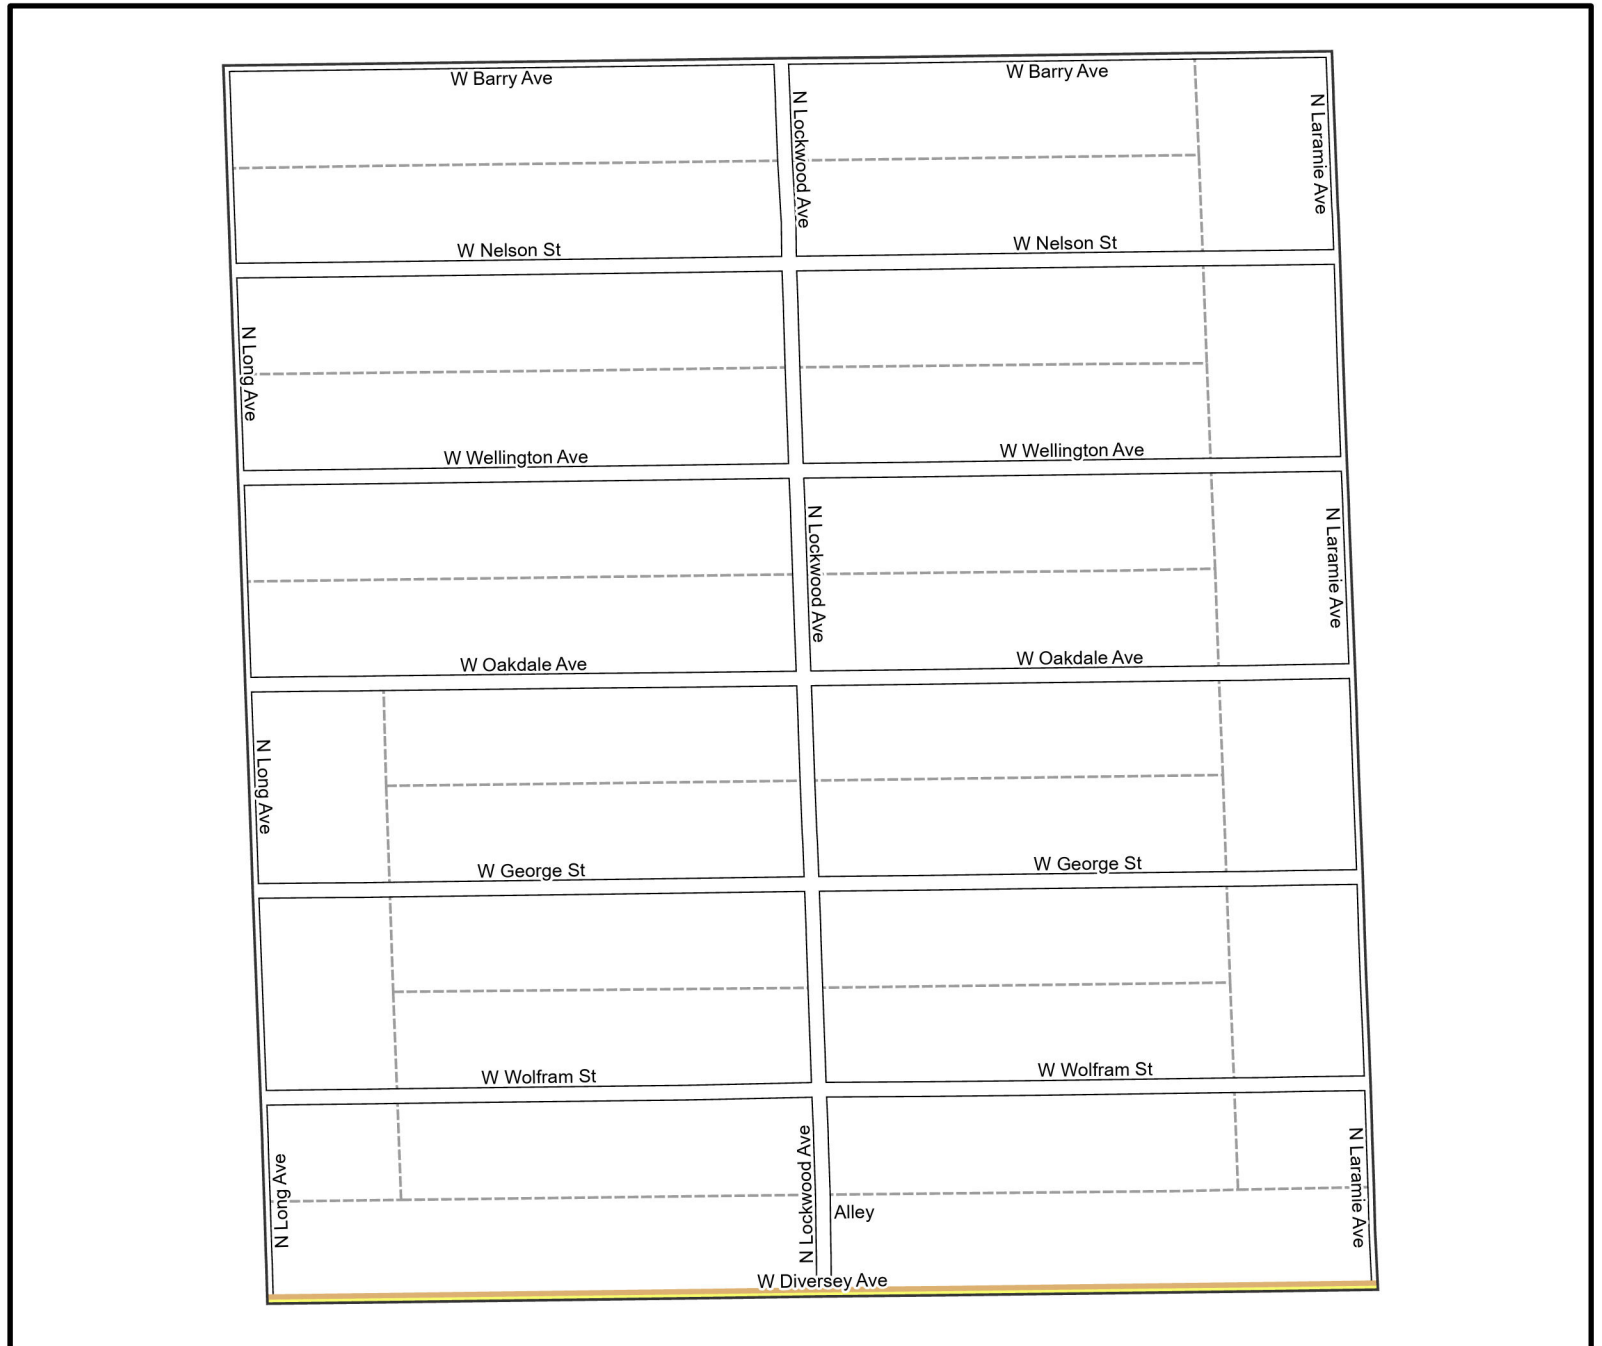

WARD 31 PCT 19

Legend

- Precincts
- Freeway
- Major Street
- Local Street
- Ramp
- Service Drive
- Alley
- Waterways
- Railroad

Board of Elections - City of
Chicago
69 W Washington, Suite 600,
Chicago, IL 60602
312-269-7900
www.chicagoelections.gov

Date: 1/31/2023