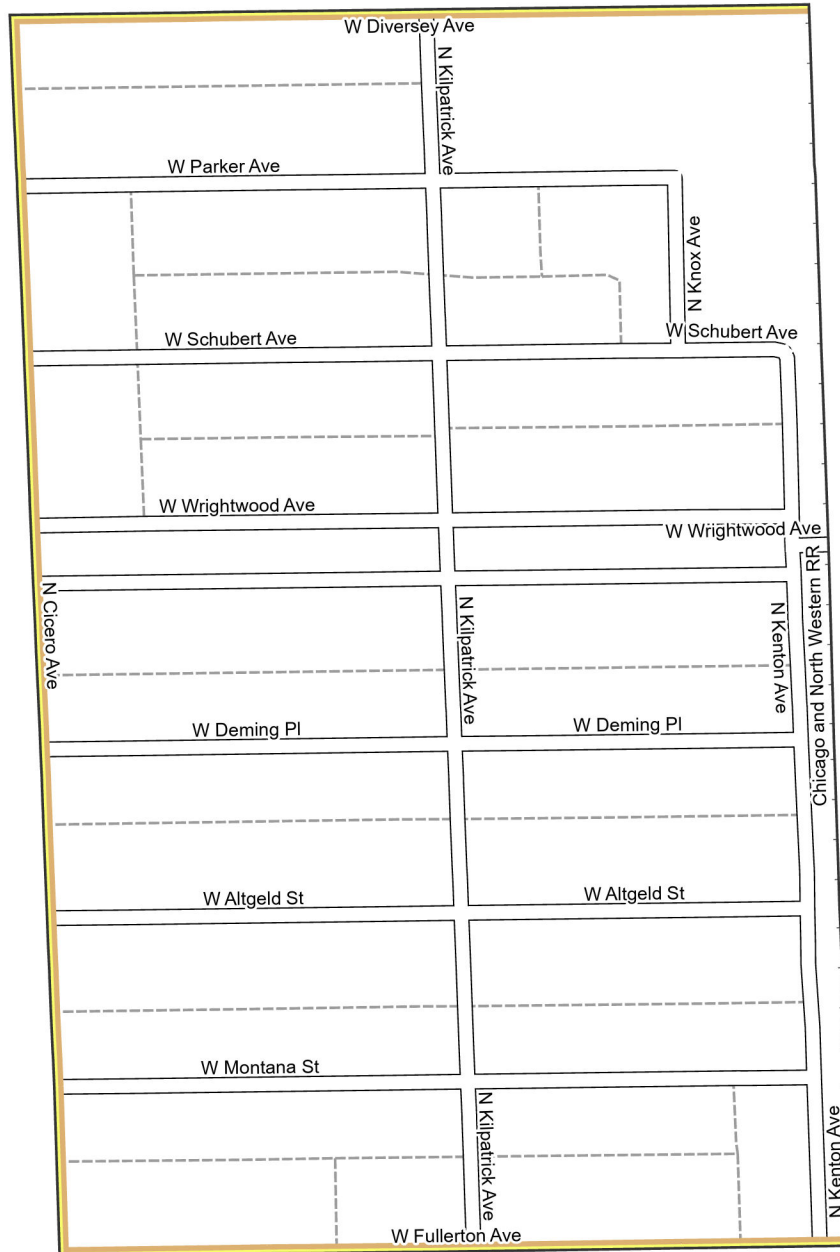

WARD 31 PCT 18

1. Legend
2. Precincts
   - Freeway
   - Major Street
   - Local Street
   - Ramp
   - Service Drive
   - Alley
   - Waterways
   - Railroad