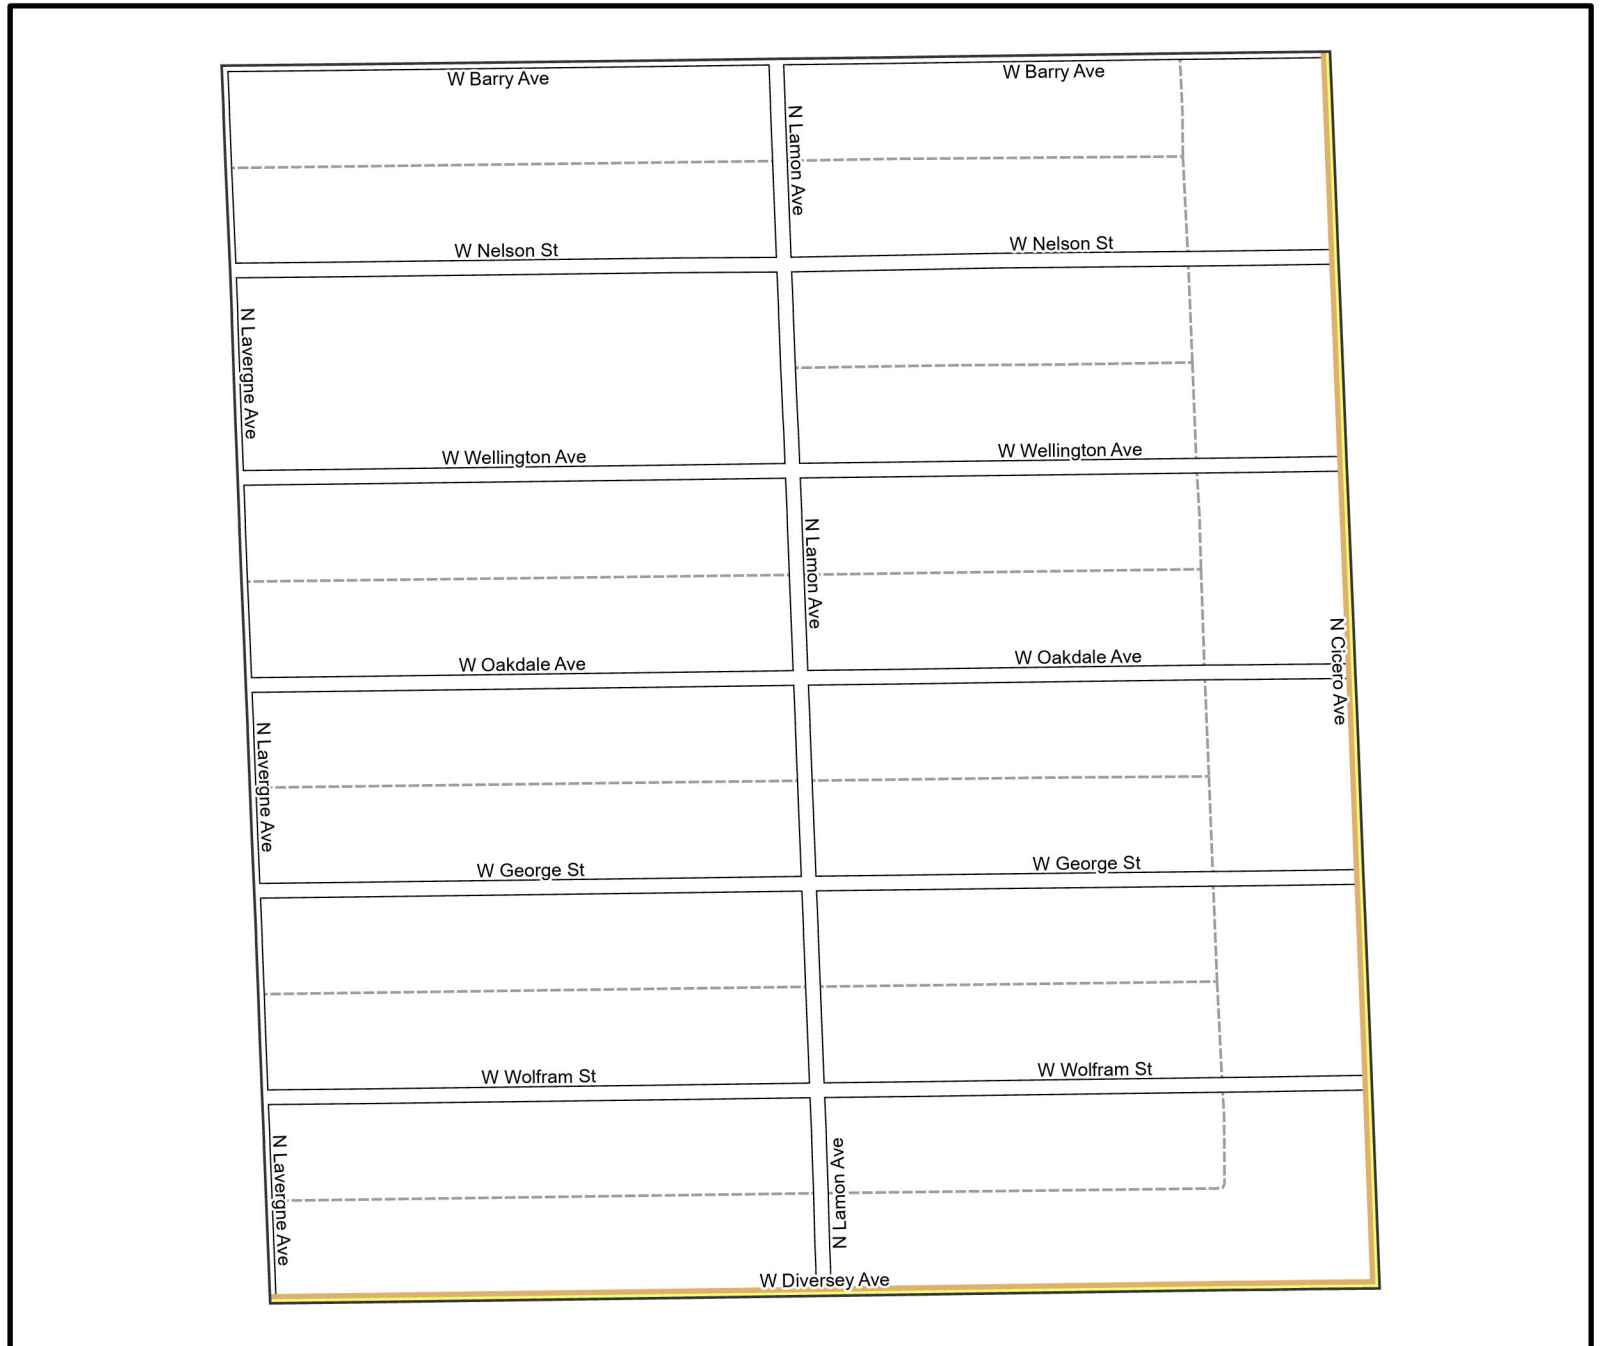

WARD 31 PCT 9

Legend

- Precincts
- Freeway
- Major Street
- Local Street
- Ramp
- Service Drive
- Alley
- Waterways
- Railroad

Board of Elections - City of
Chicago
69 W Washington, Suite 600,
Chicago, IL 60602
312-269-7900
www.chicagoelections.gov

Date: 1/31/2023