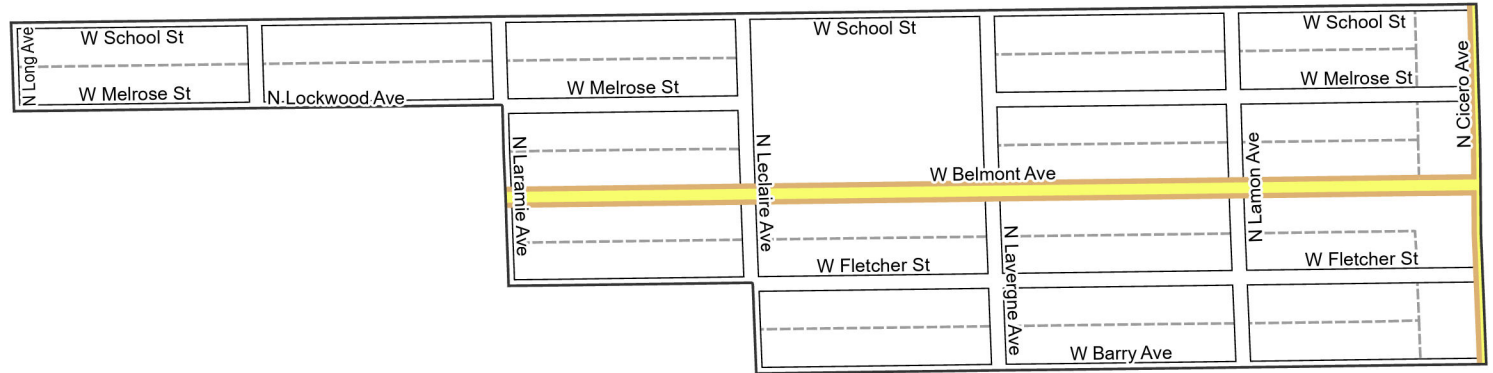

Date: 1/31/2023

WARD 31 PCT 13

Legend

- Precincts
- Freeway
- Major Street
- Local Street
- Ramp
- Service Drive
- Alley
- Waterways
- Railroad

Board of Elections - City of
Chicago
69 W Washington, Suite 600,
Chicago, IL 60602
312-269-7900
www.chicagoelections.gov

Date: 1/31/2023

WARD 31 PCT 14

Legend

-  Precincts
-  Freeway
-  Major Street
-  Local Street
-  Ramp
-  Service Drive
-  Alley
-  Waterways
-  Railroad

Board of Elections - City of Chicago
 69 W Washington, Suite 600,
 Chicago, IL 60602
 312-269-7900
www.chicagoelections.gov