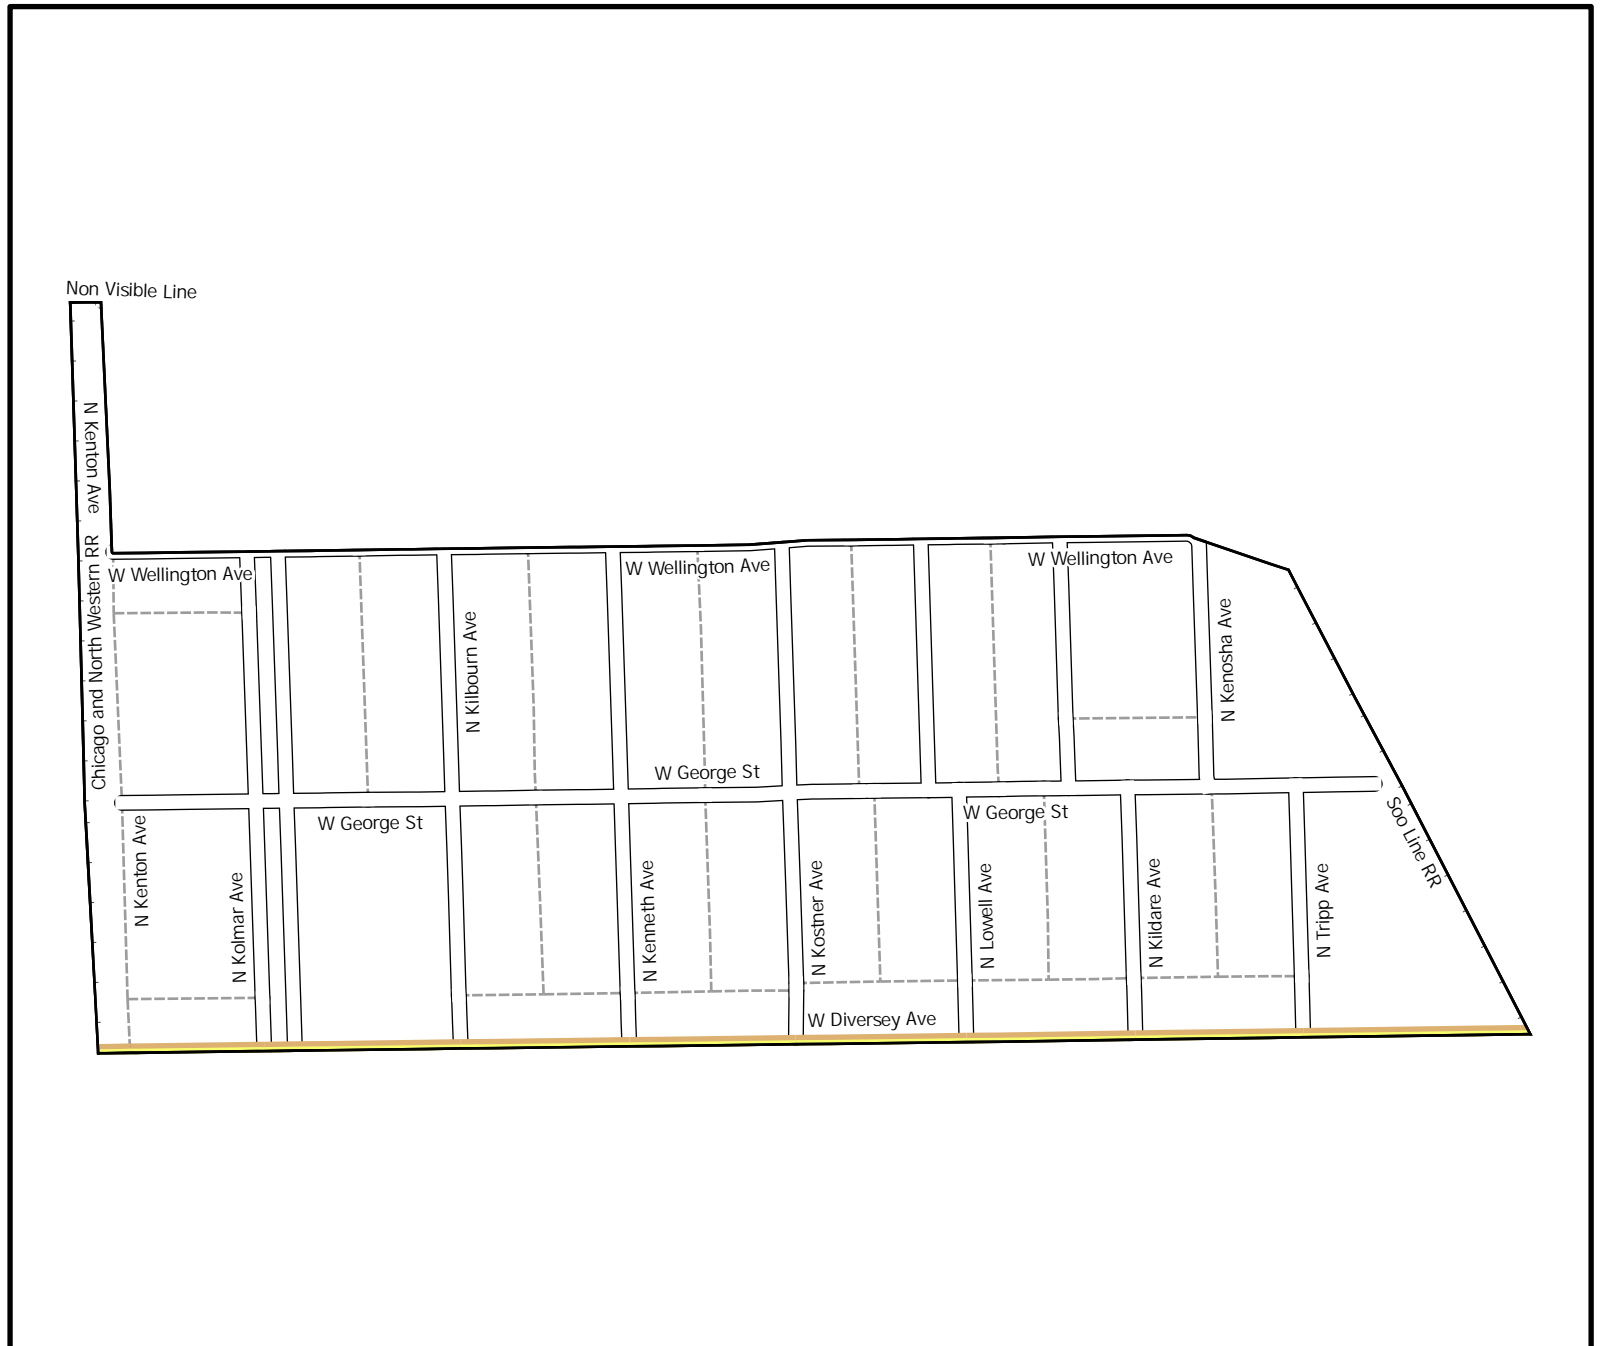

WARD 31 PCT 8

Legend

- Precincts
- Freeway
- Major Street
- Local Street
- Ramp
- Service Drive
- Alley
- Waterways
- Railroad

Board of Elections - City of Chicago
69 W Washington, Suite 600,
Chicago, IL 60602
312-269-7900
www.chicagoelections.gov

Date: 1/18/2023