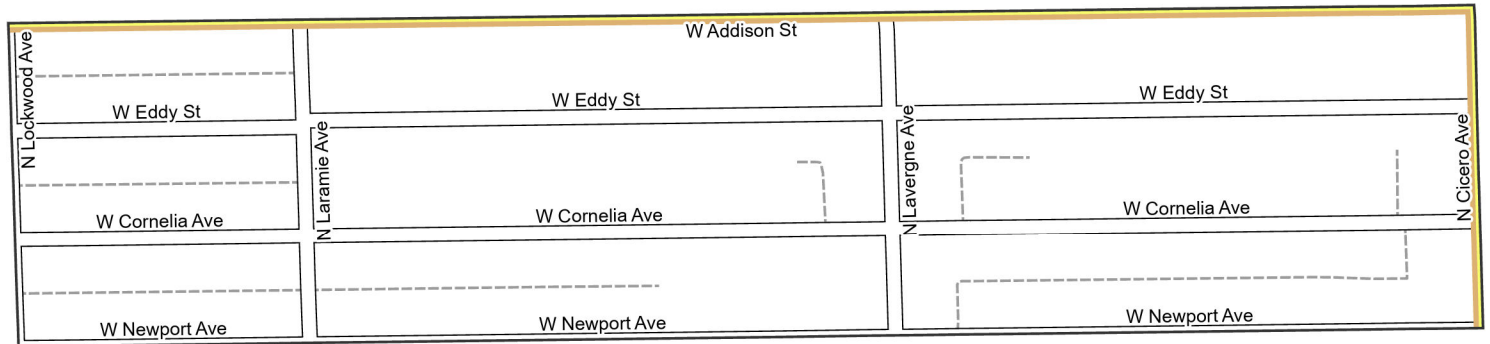

Date: 1/31/2023

WARD 31 PCT 11

Legend

-  Precincts
-  Freeway
-  Major Street
-  Local Street
-  Ramp
-  Service Drive
-  Alley
-  Waterways
-  Railroad

Board of Elections - City of Chicago
69 W Washington, Suite 600,
Chicago, IL 60602
312-269-7900
www.chicagoelections.gov

Date: 1/31/2023

WARD 31 PCT 12

Legend

-  Precincts
-  Freeway
-  Major Street
-  Local Street
-  Ramp
-  Service Drive
-  Alley
-  Waterways
-  Railroad

Board of Elections - City of
Chicago
69 W Washington, Suite 600,
Chicago, IL 60602
312-269-7900
www.chicagoelections.gov