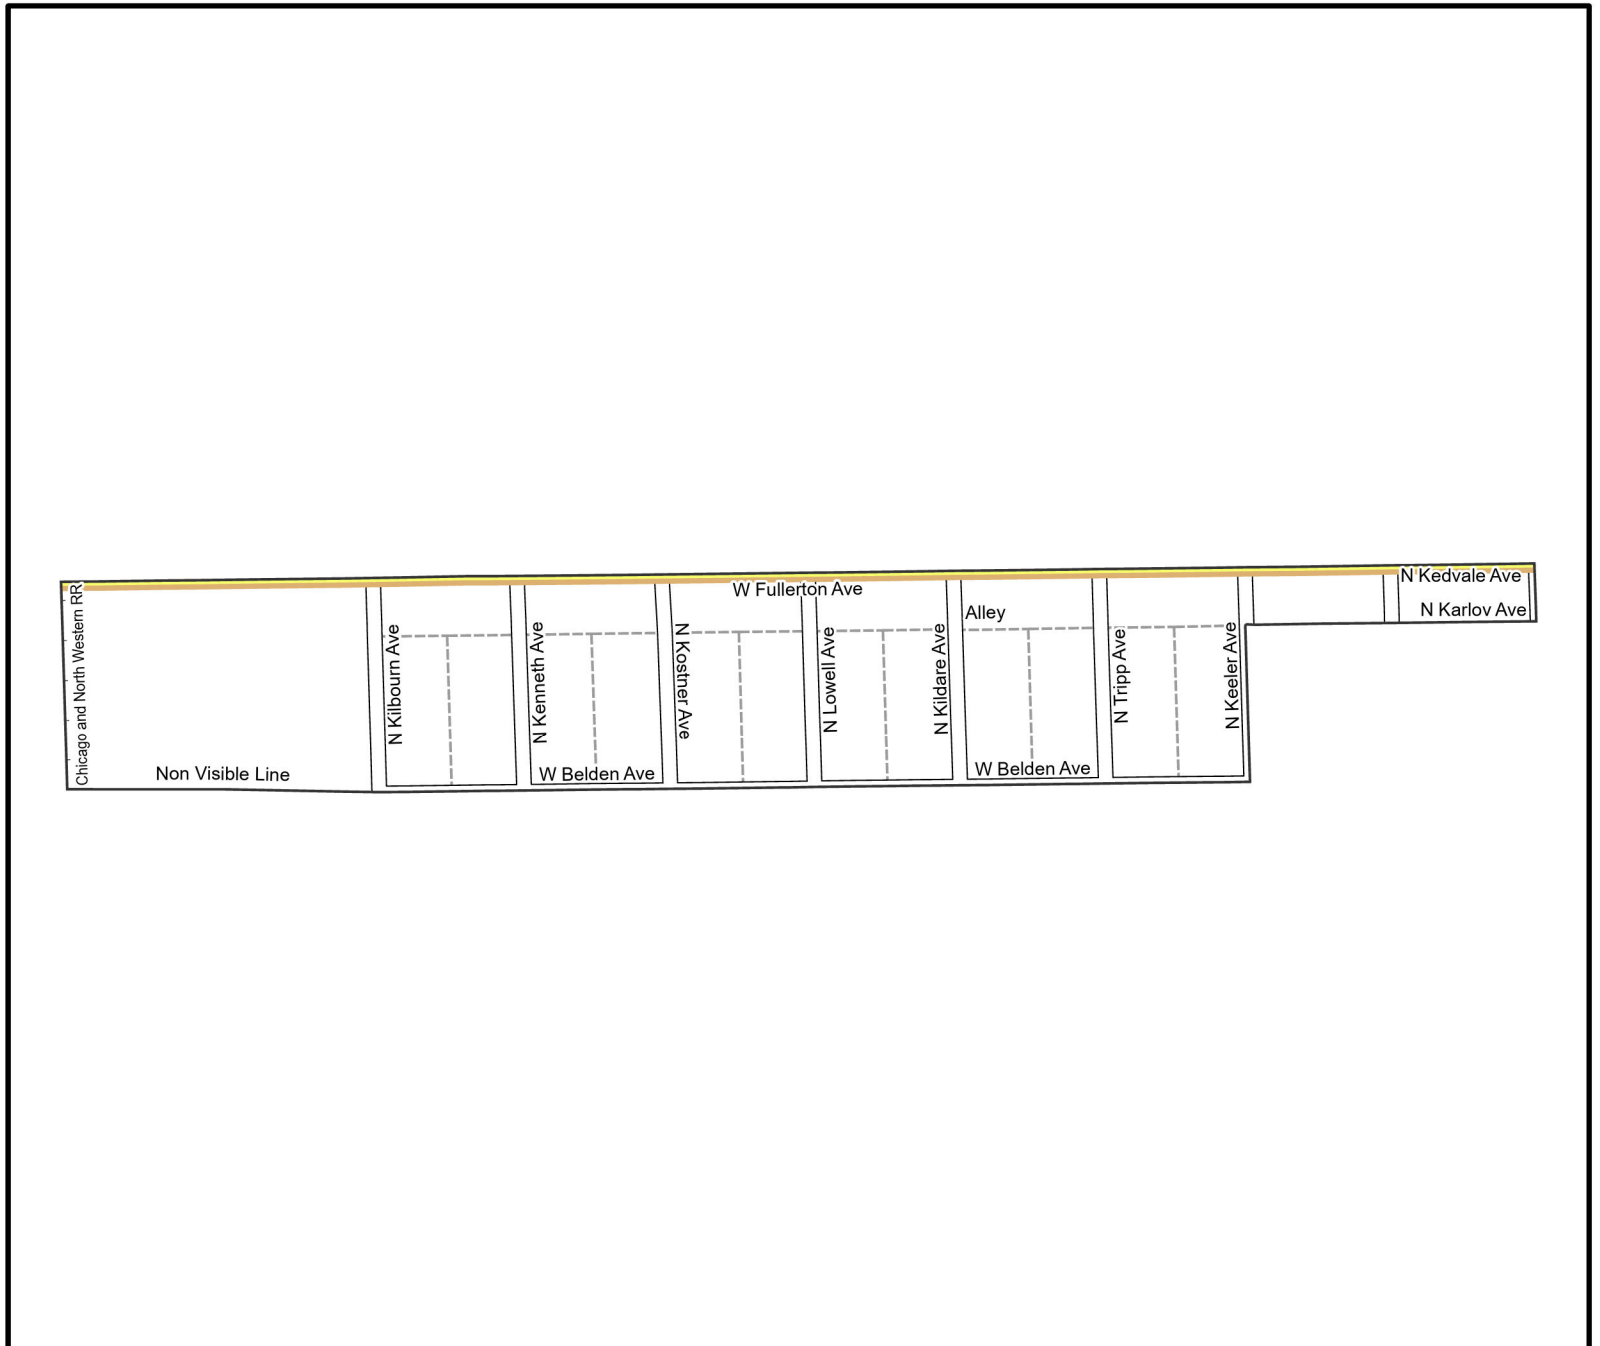

Date: 1/31/2023

WARD 31 PCT 22

Legend

-  Precincts
-  Freeway
-  Major Street
-  Local Street
-  Ramp
-  Service Drive
-  Alley
-  Waterways
-  Railroad

Board of Elections - City of Chicago
69 W Washington, Suite 600,
Chicago, IL 60602
312-269-7900
www.chicagoelections.gov