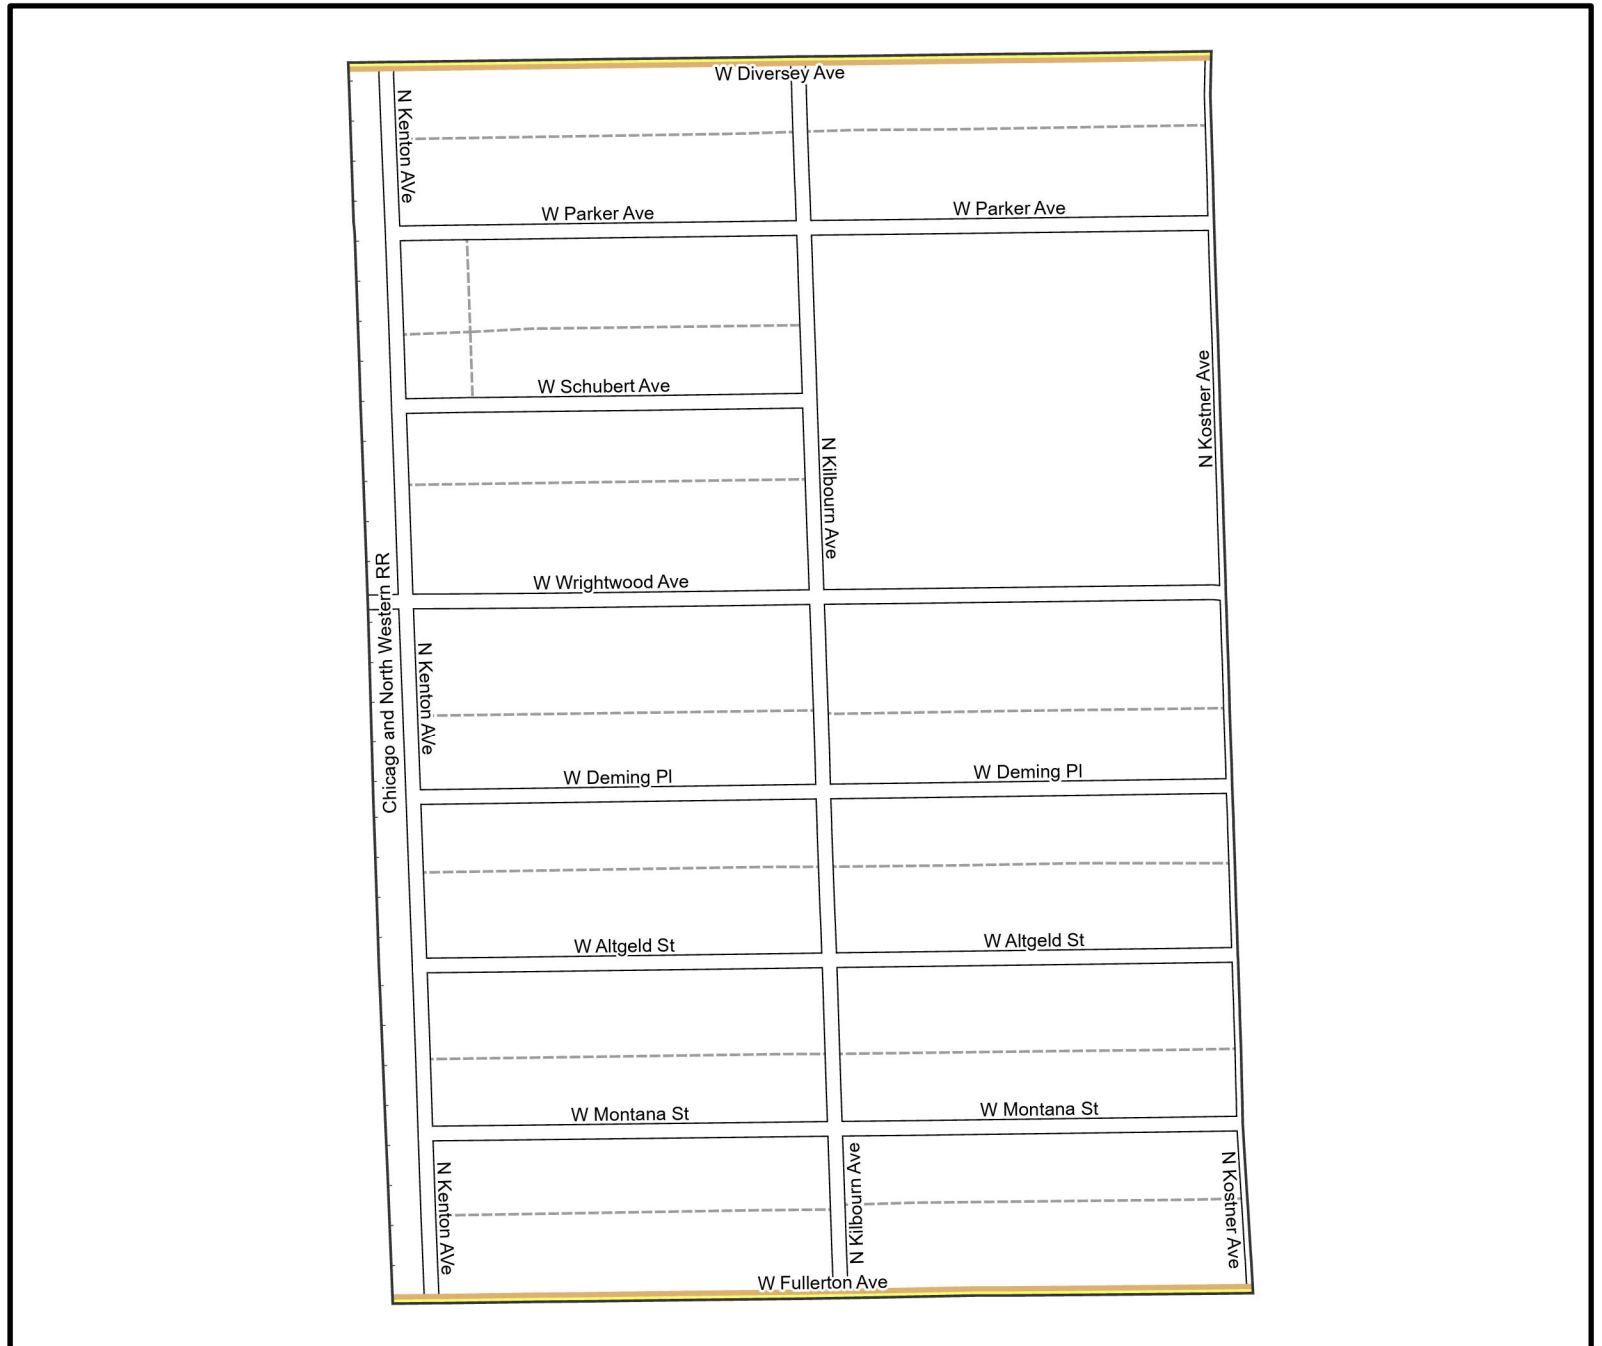

WARD 31 PCT 1

Legend

- Precincts
- Freeway
- Major Street
- Local Street
- Ramp
- Service Drive
- Alley
- Waterways
- Railroad

Board of Elections - City of
Chicago
69 W Washington, Suite 600,
Chicago, IL 60602
312-269-7900
www.chicagoelections.gov

Date: 1/31/2023