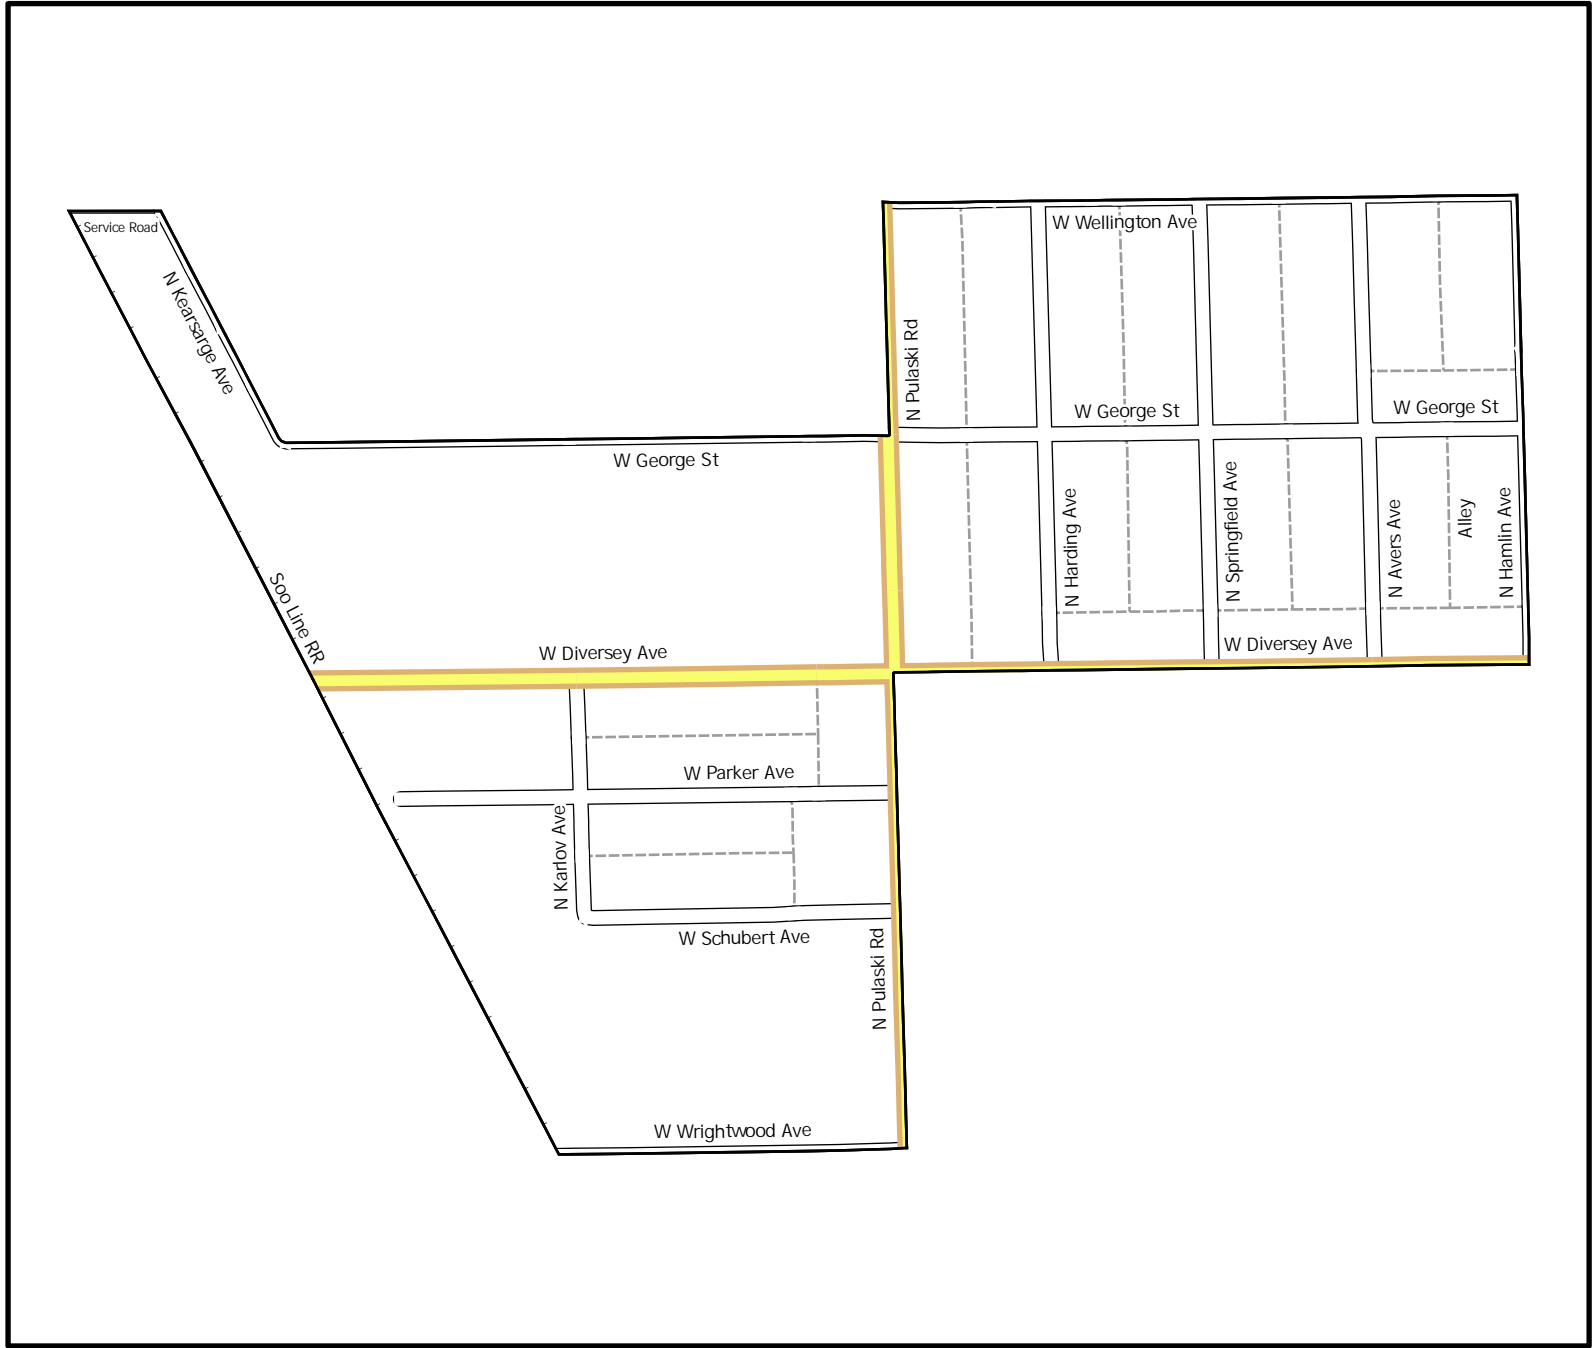

Date: 1/31/2023

0 910 1,820 US Feet

WARD 31 PCT 4

- Legend
- Precincts
 - Freeway
 - Major Street
 - Local Street
 - Ramp
 - Service Drive
 - Alley
 - Waterways
 - Railroad

Board of Elections - City of Chicago
69 W Washington, Suite 600,
Chicago, IL 60602
312-269-7900
www.chicagoelections.gov