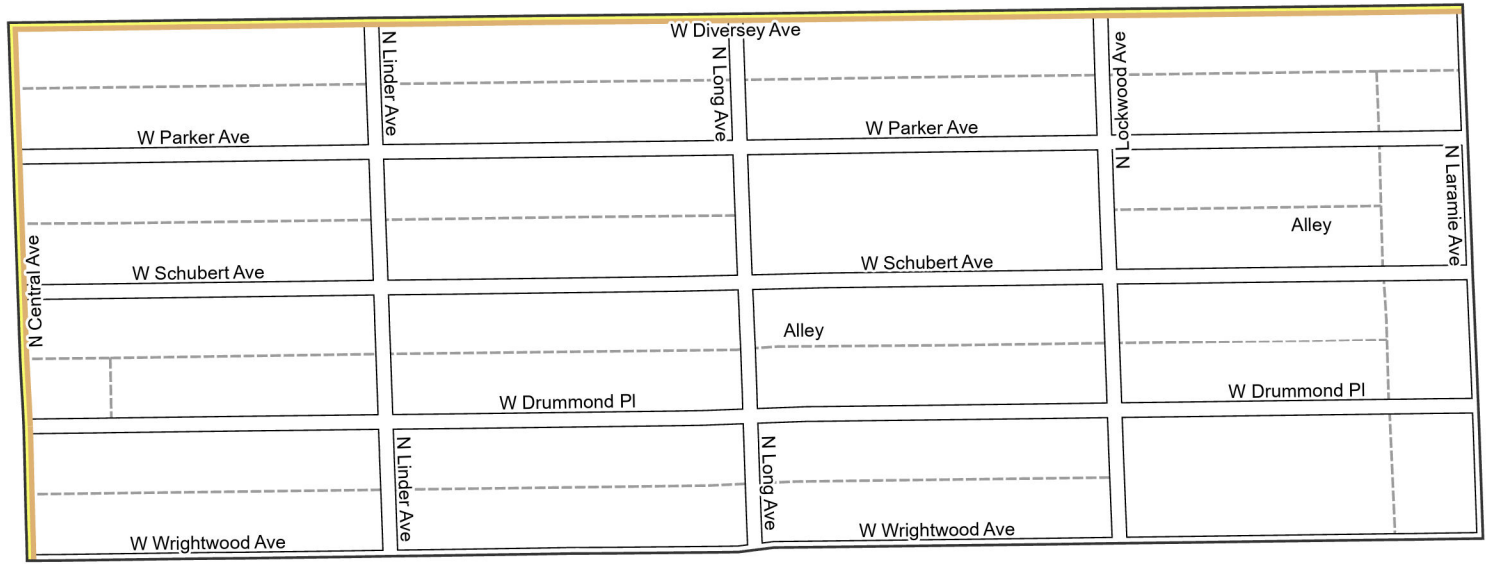

Date: 1/31/2023

WARD 31 PCT 20

Legend

- Precincts
- Freeway
- Major Street
- Local Street
- Ramp
- Service Drive
- Alley
- Waterways
- Railroad

Board of Elections - City of Chicago
69 W Washington, Suite 600,
Chicago, IL 60602
312-269-7900
www.chicagoelections.gov

Date: 1/31/2023

WARD 31 PCT 21

Legend

- Precincts
- Freeway
- Major Street
- Local Street
- Ramp
- Service Drive
- Alley
- Waterways
- Railroad

Board of Elections - City of Chicago
69 W Washington, Suite 600,
Chicago, IL 60602
312-269-7900
www.chicagoelections.gov