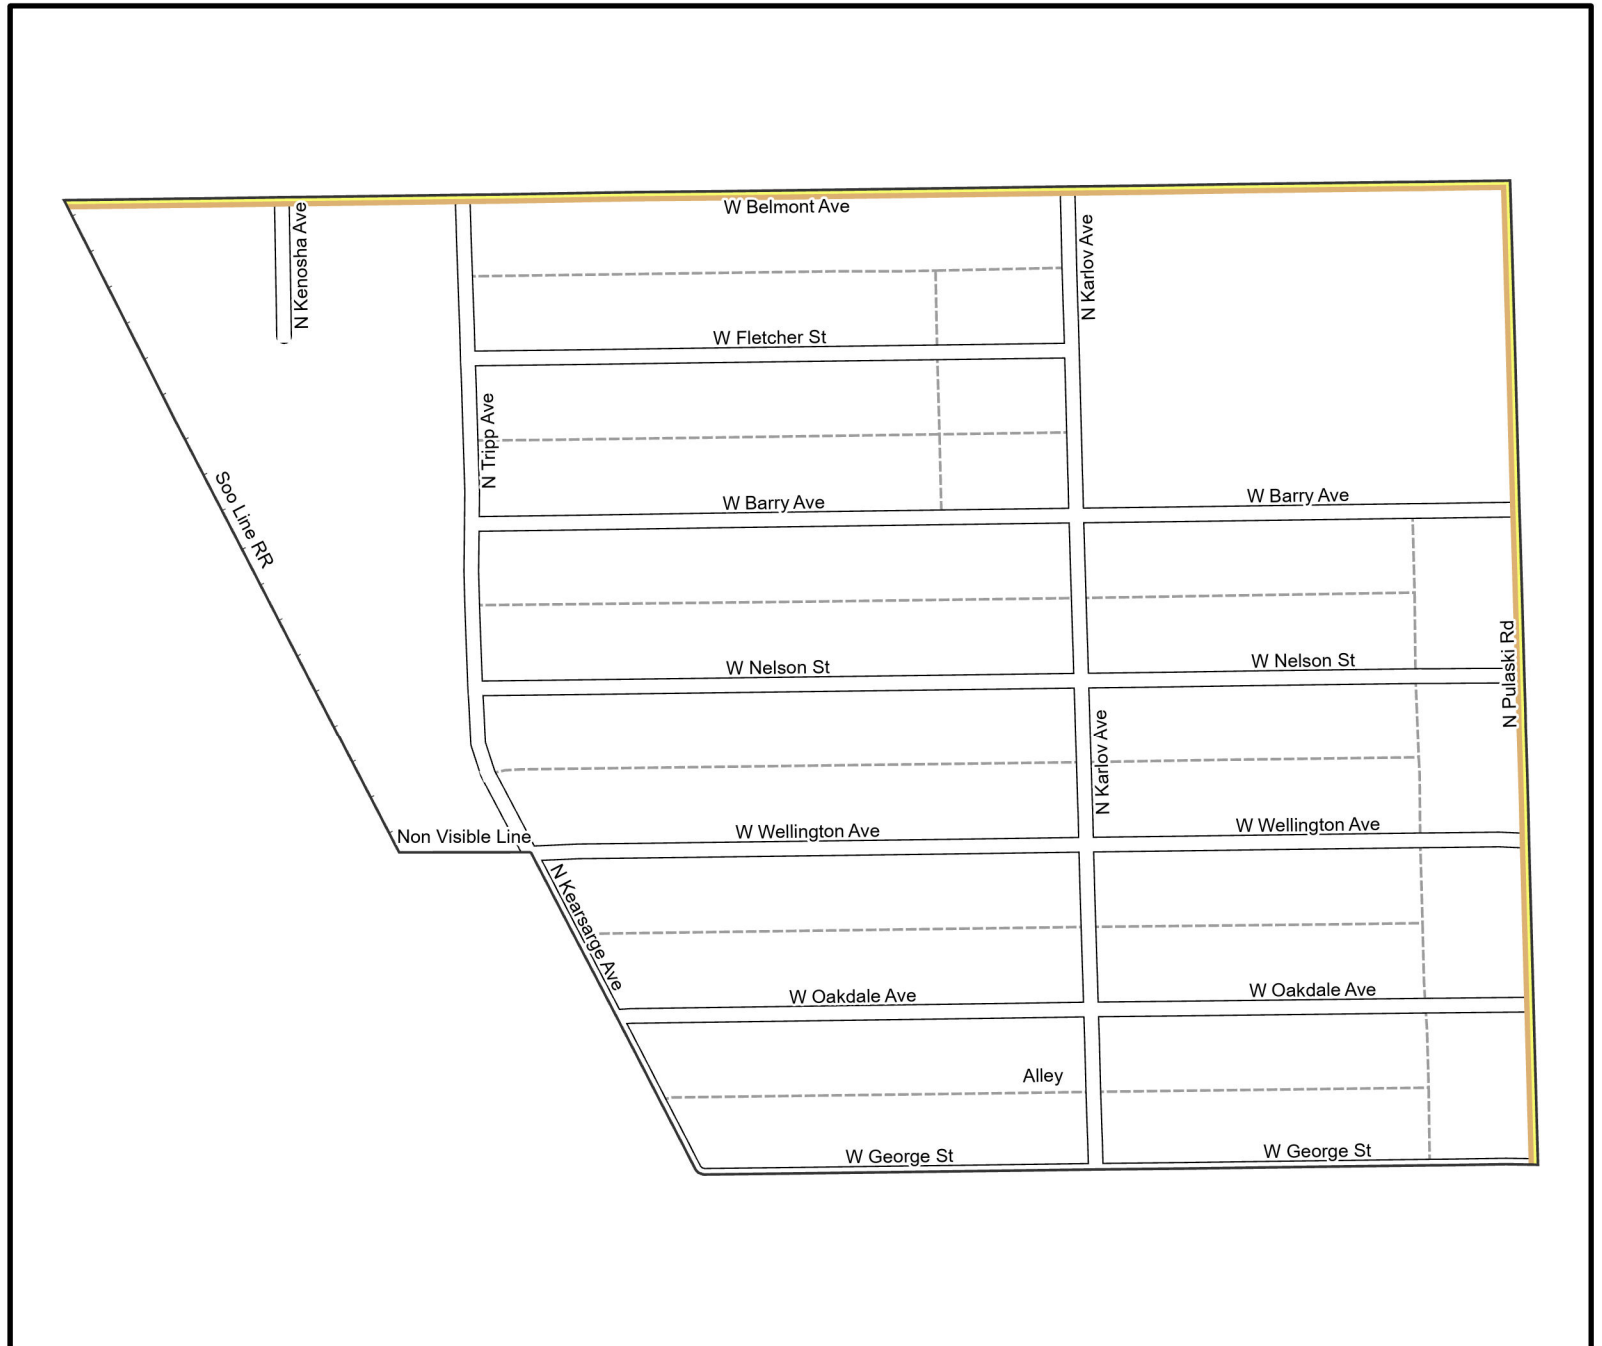

WARD 31 PCT 10

Legend

- Precincts
- Freeway
- Major Street
- Local Street
- Ramp
- Service Drive
- Alley
- Waterways
- Railroad

Board of Elections - City of Chicago
69 W Washington, Suite 600,
Chicago, IL 60602
312-269-7900
www.chicagoelections.gov

Date: 1/31/2023