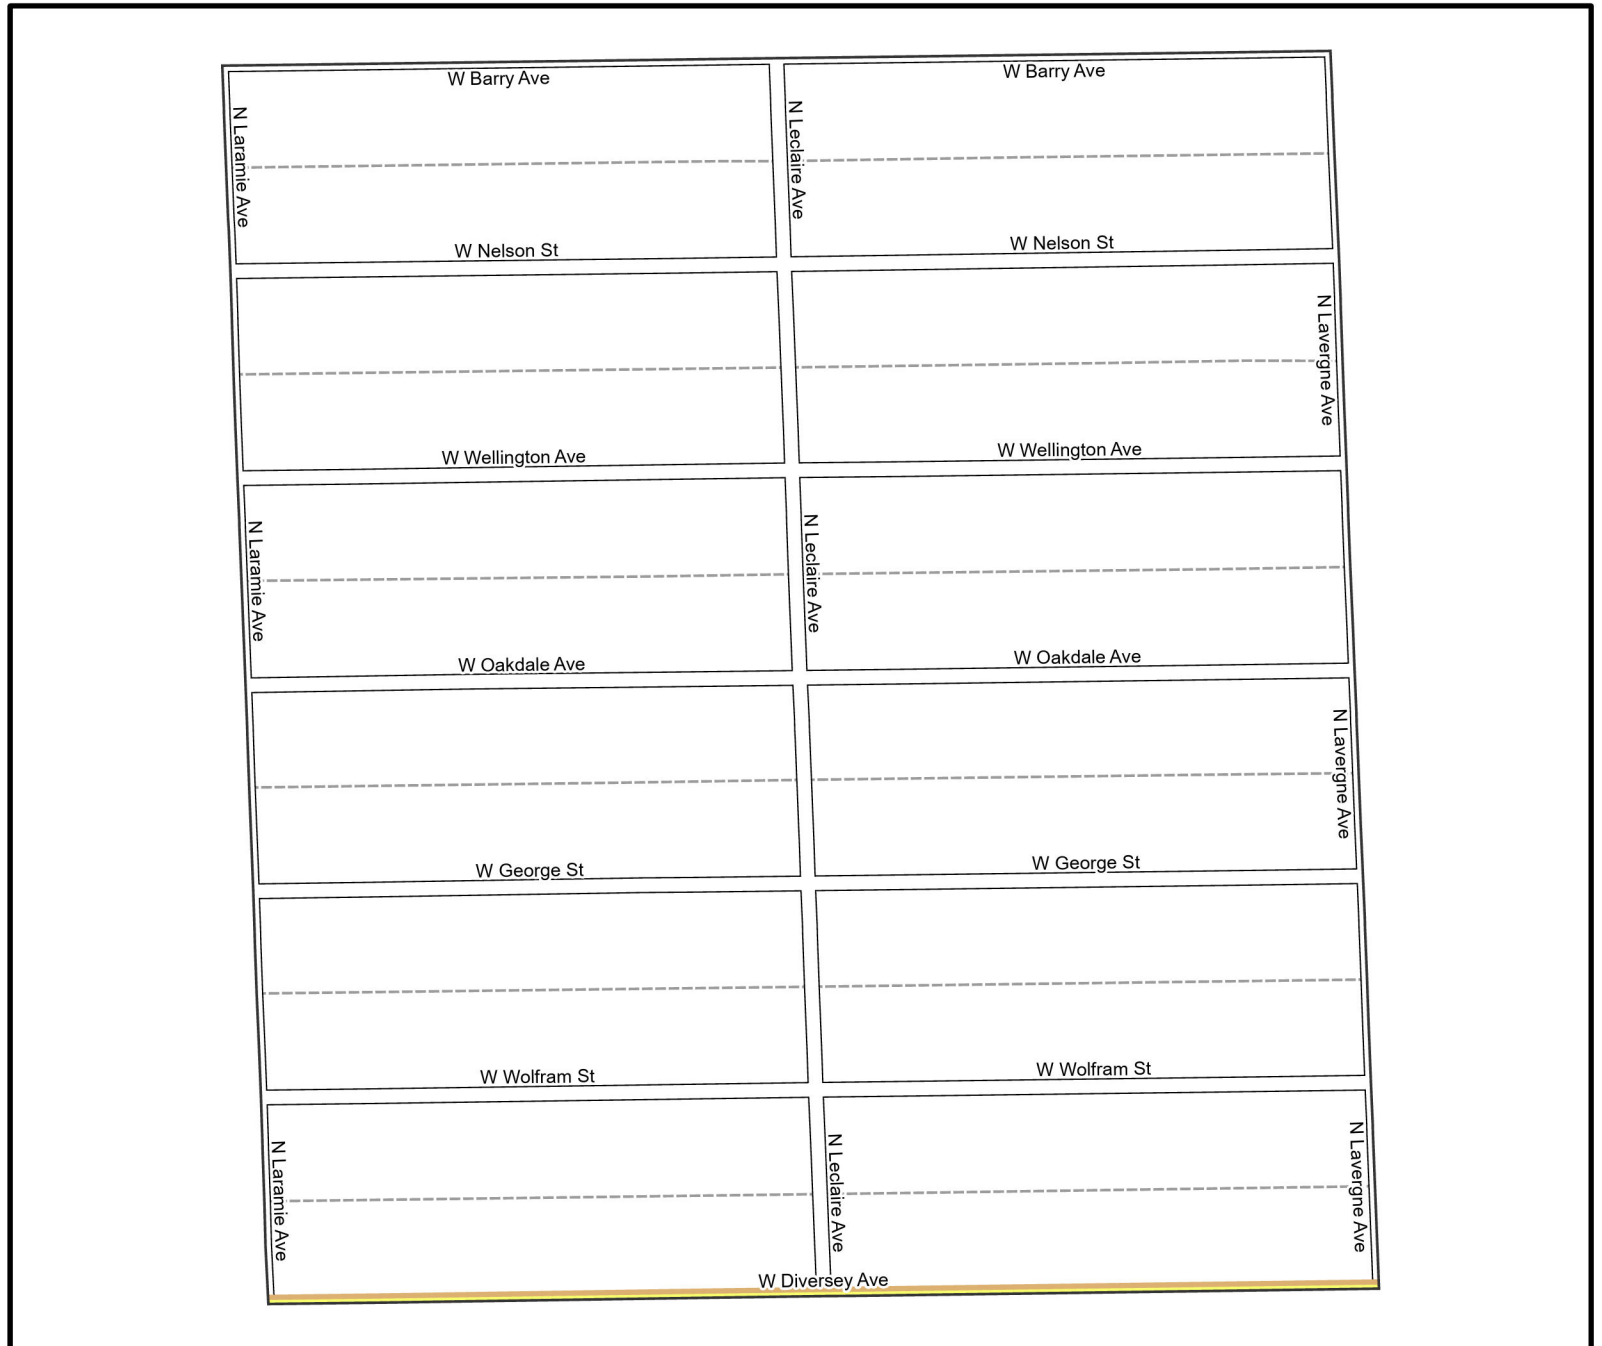

WARD 31 PCT 17

Legend

- Precincts
- Freeway
- Major Street
- Local Street
- Ramp
- Service Drive
- Alley
- Waterways
- Railroad

Board of Elections - City of
Chicago
69 W Washington, Suite 600,
Chicago, IL 60602
312-269-7900
www.chicagoelections.gov

Date: 1/31/2023