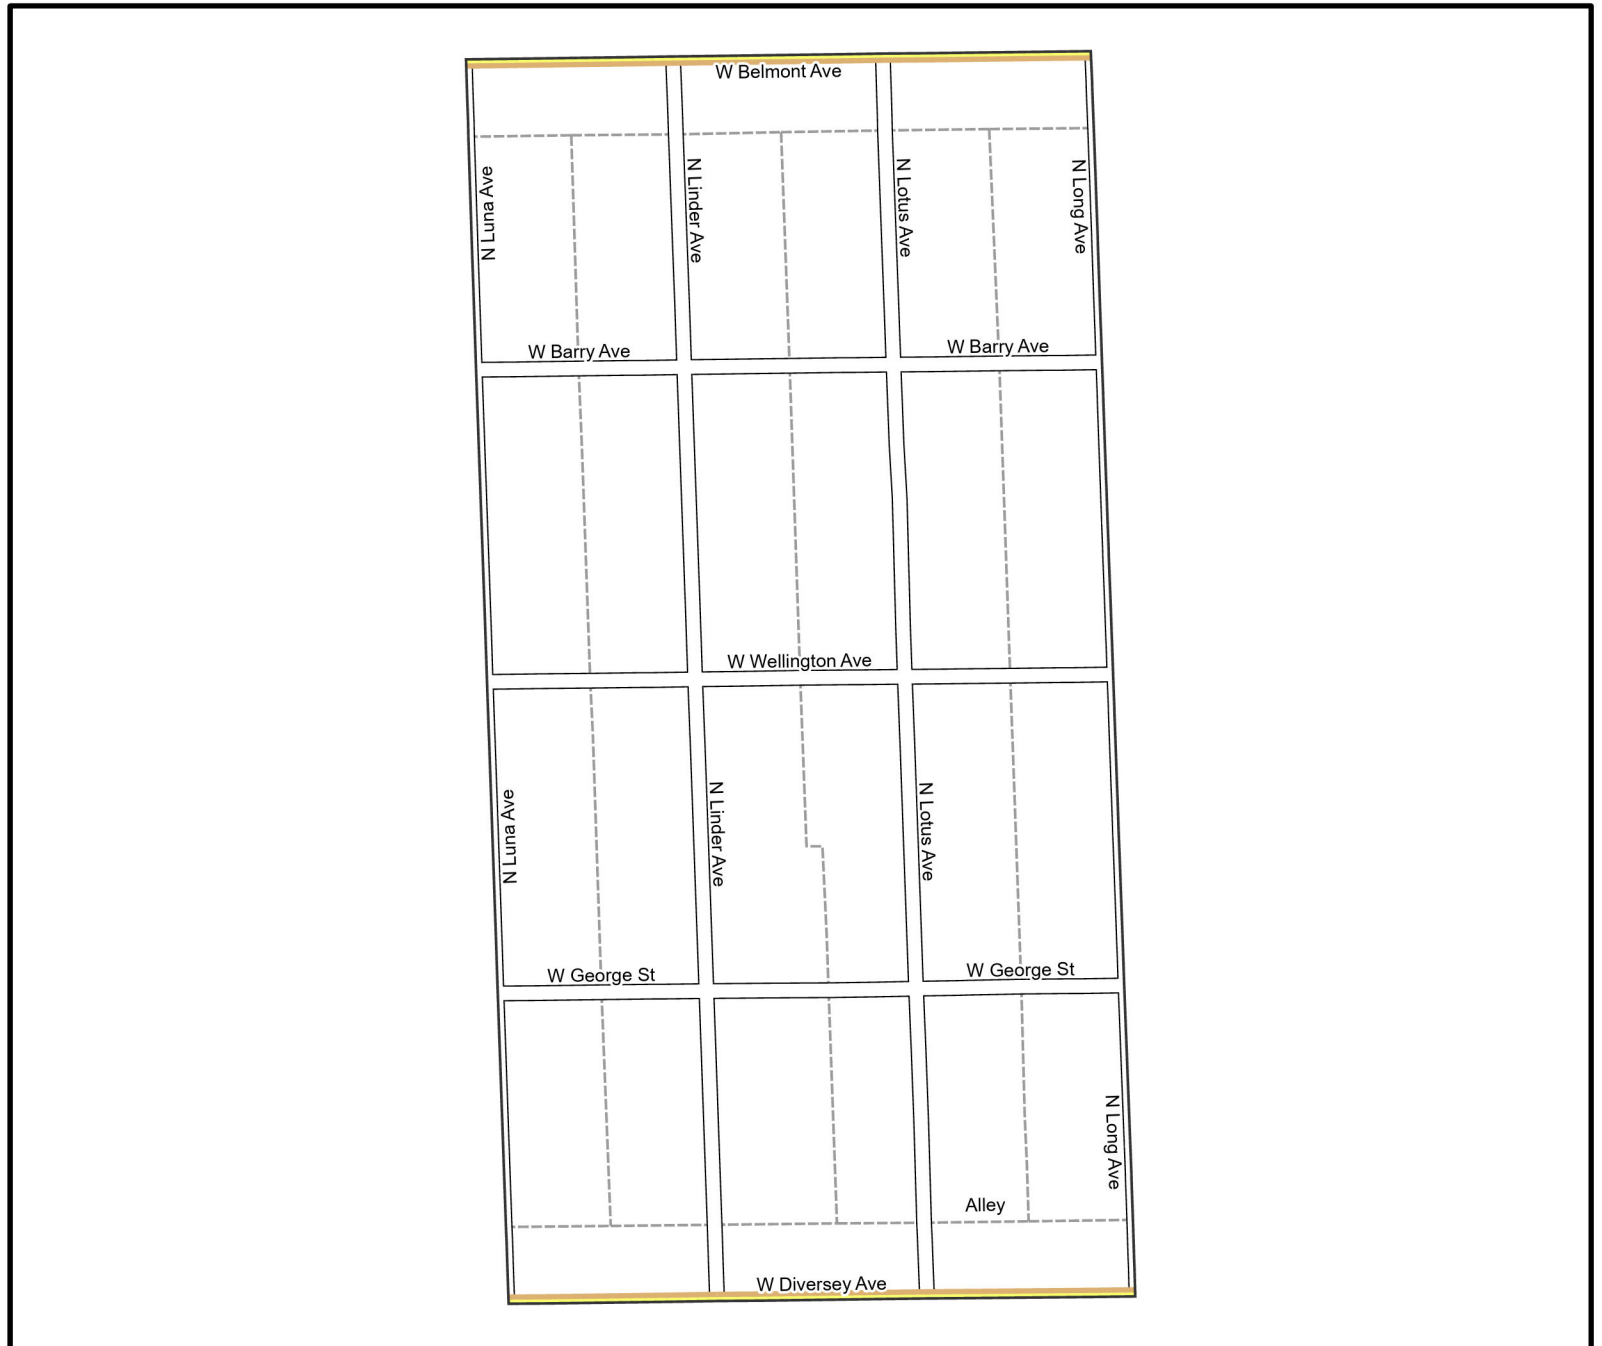

WARD 31 PCT 3

Legend

- Precincts
- Freeway
- Major Street
- Local Street
- Ramp
- Service Drive
- Alley
- Waterways
- Railroad

Board of Elections - City of
Chicago
69 W Washington, Suite 600,
Chicago, IL 60602
312-269-7900
www.chicagoelections.gov

Date: 1/31/2023

0 910 1,820 US Feet