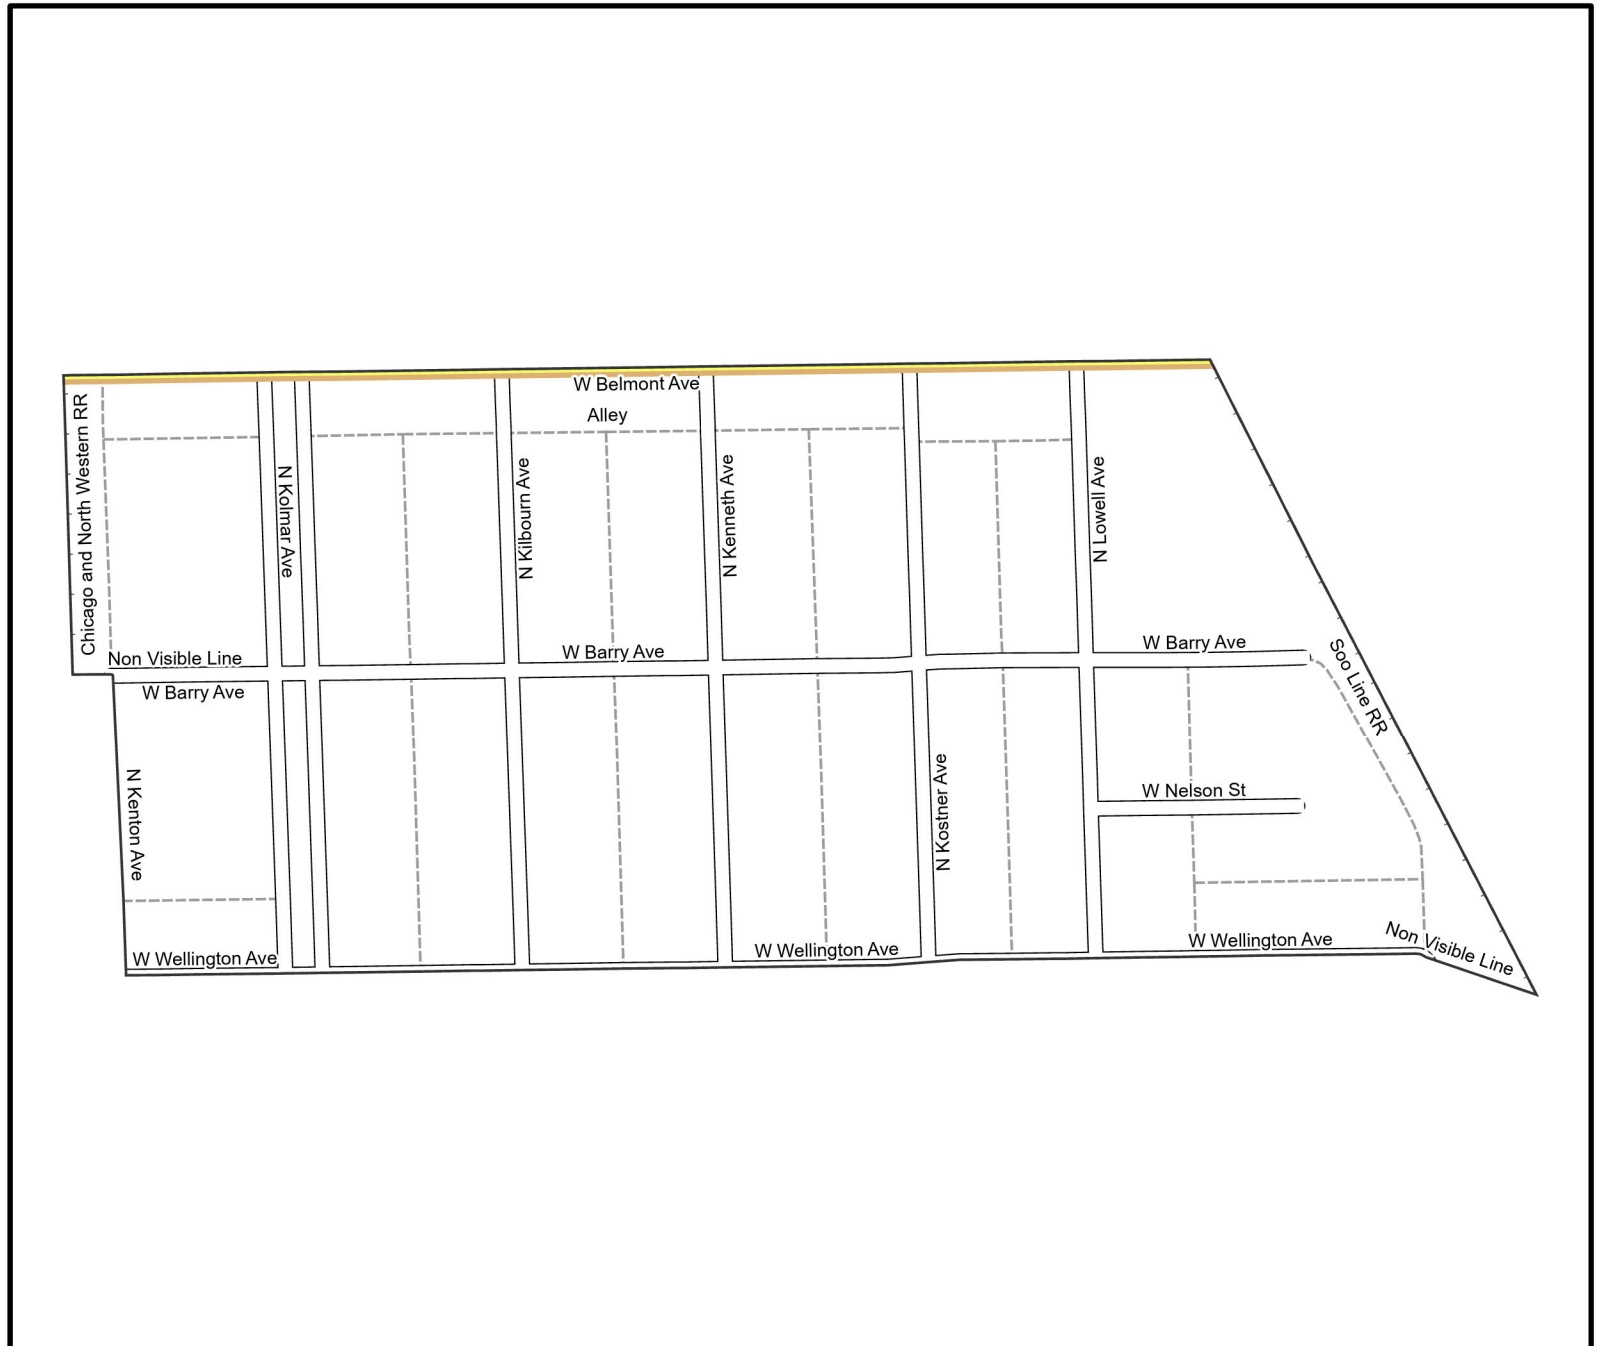

Date: 1/31/2023

WARD 31 PCT 7

Legend

- Precincts
- Freeway
- Major Street
- Local Street
- Ramp
- Service Drive
- Alley
- Waterways
- Railroad

Board of Elections - City of Chicago
69 W Washington, Suite 600,
Chicago, IL 60602
312-269-7900
www.chicagoelections.gov