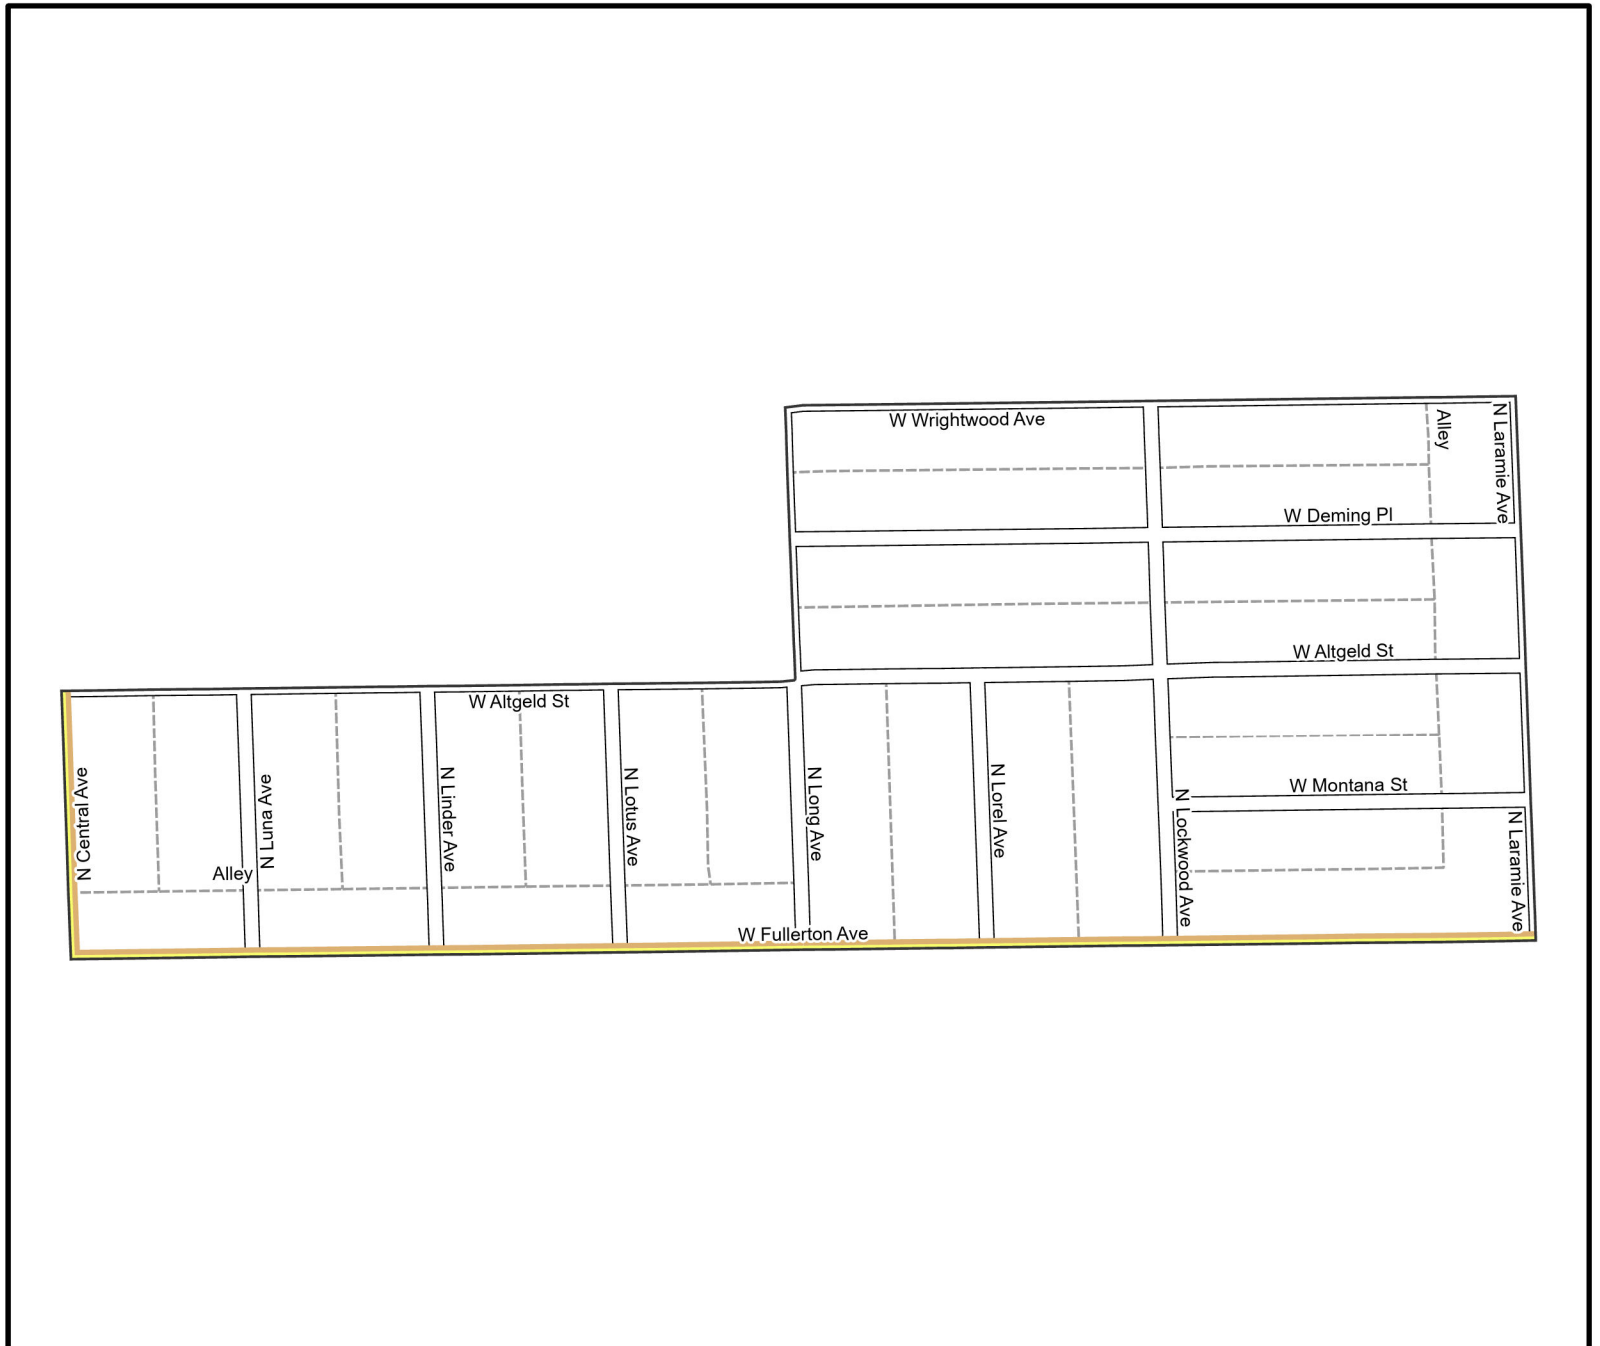

WARD 31 PCT 16

Legend

- Precincts
- Freeway
- Major Street
- Local Street
- Ramp
- Service Drive
- Alley
- Waterways
- Railroad

Board of Elections - City of
Chicago
69 W Washington, Suite 600,
Chicago, IL 60602
312-269-7900
www.chicagoelections.gov

Date: 1/31/2023