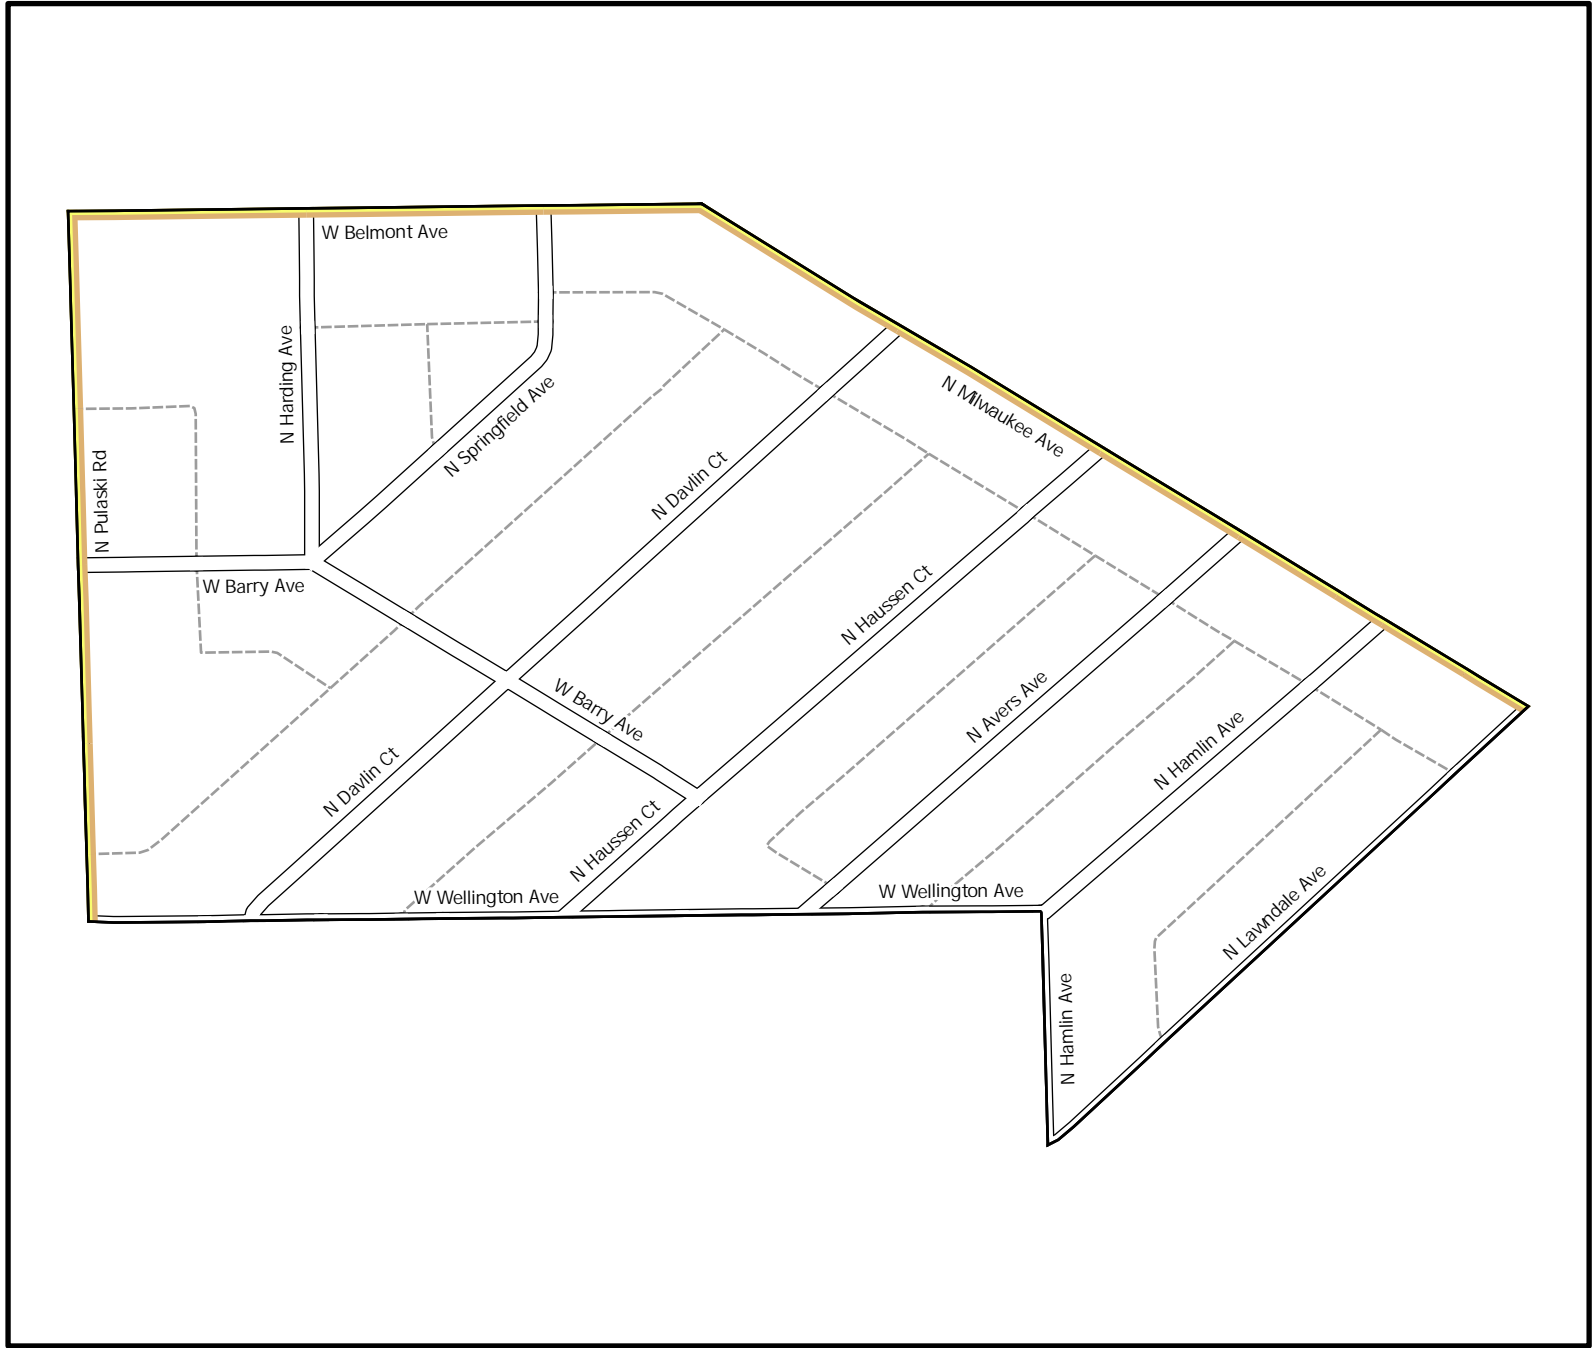

Date: 1/31/2023

WARD 31 PCT 2

Legend

- Precincts
- Freeway
- Major Street
- Local Street
- Ramp
- Service Drive
- Alley
- Waterways
- Railroad

Board of Elections - City of Chicago
69 W Washington, Suite 600,
Chicago, IL 60602
312-269-7900
www.chicagoelections.gov