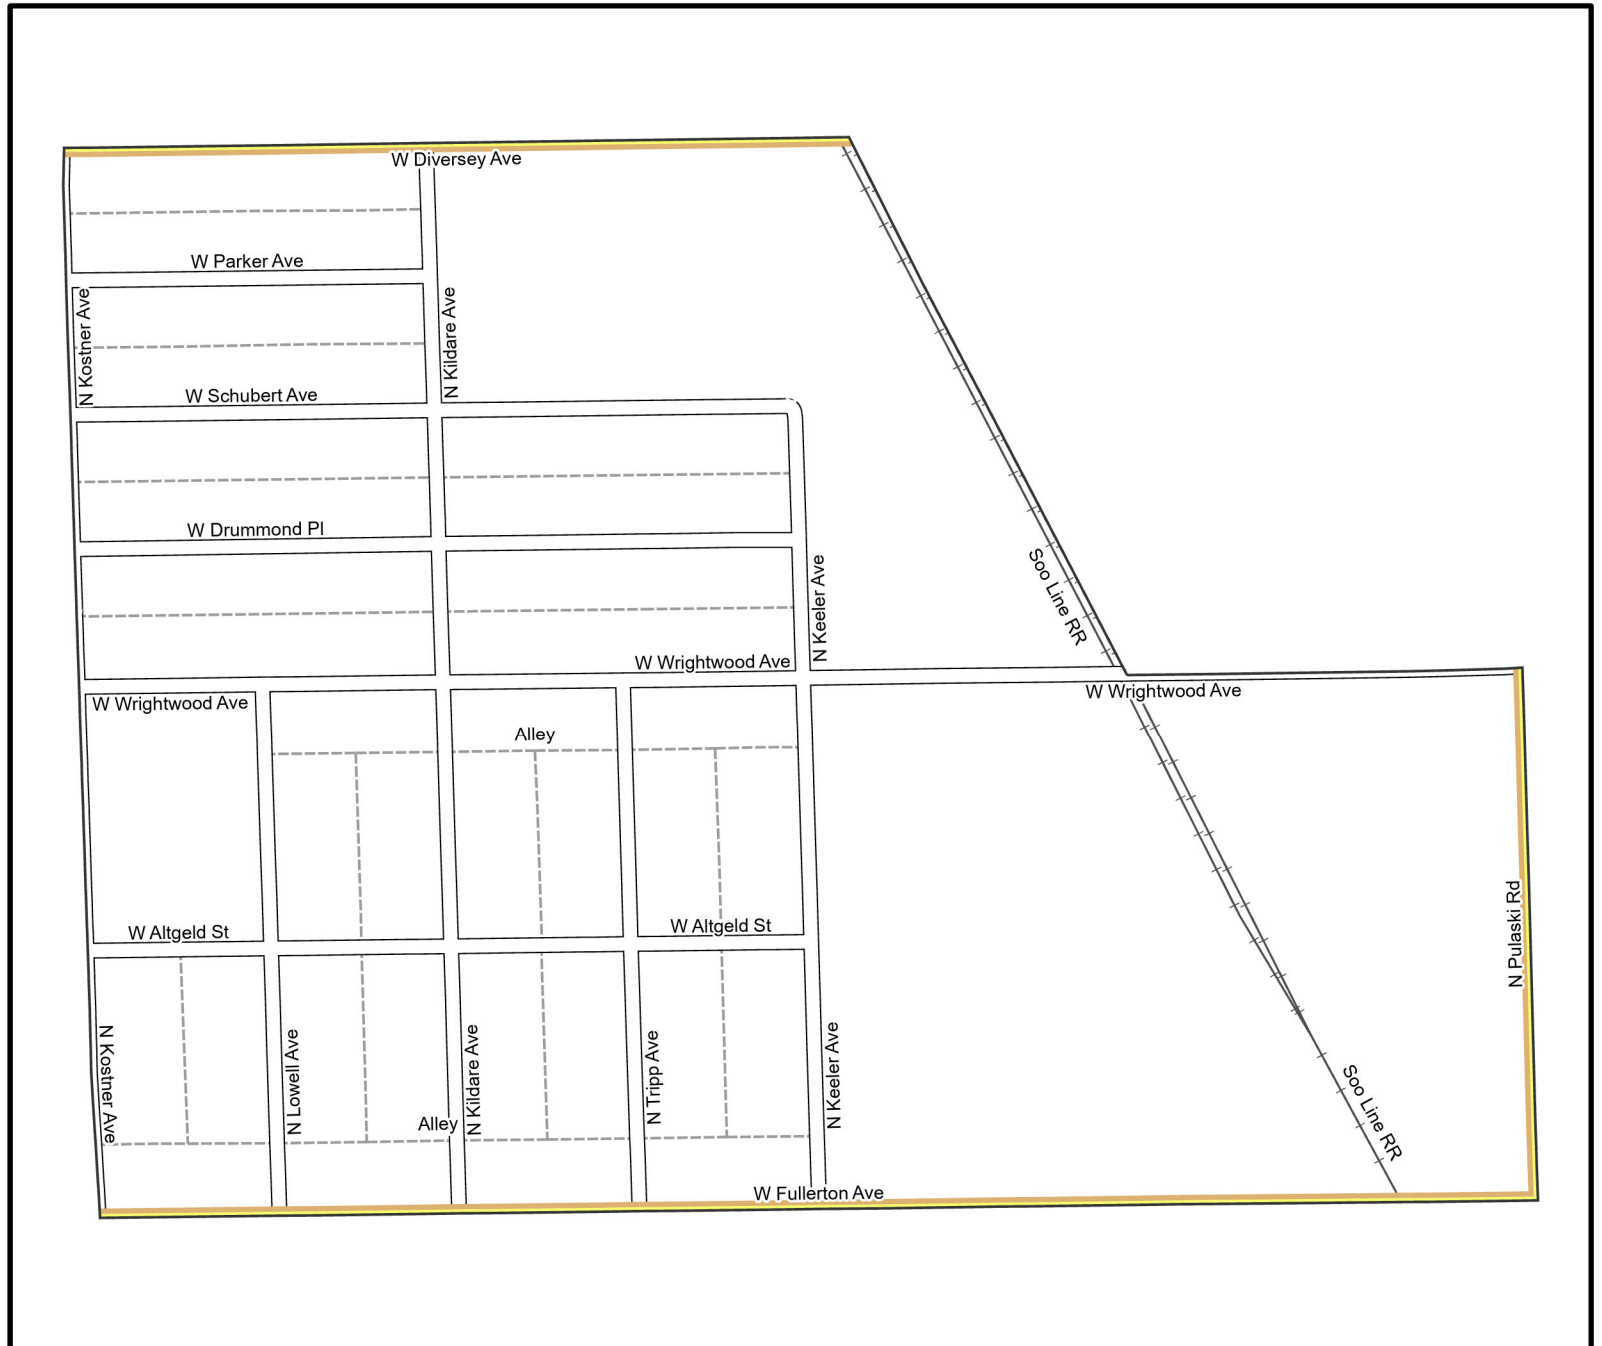

WARD 31 PCT 5

Legend

- Precincts
- Freeway
- Major Street
- Local Street
- Ramp
- Service Drive
- Alley
- Waterways
- Railroad

Board of Elections - City of Chicago
69 W Washington, Suite 600,
Chicago, IL 60602
312-269-7900
www.chicagoelections.gov

Date: 1/31/2023