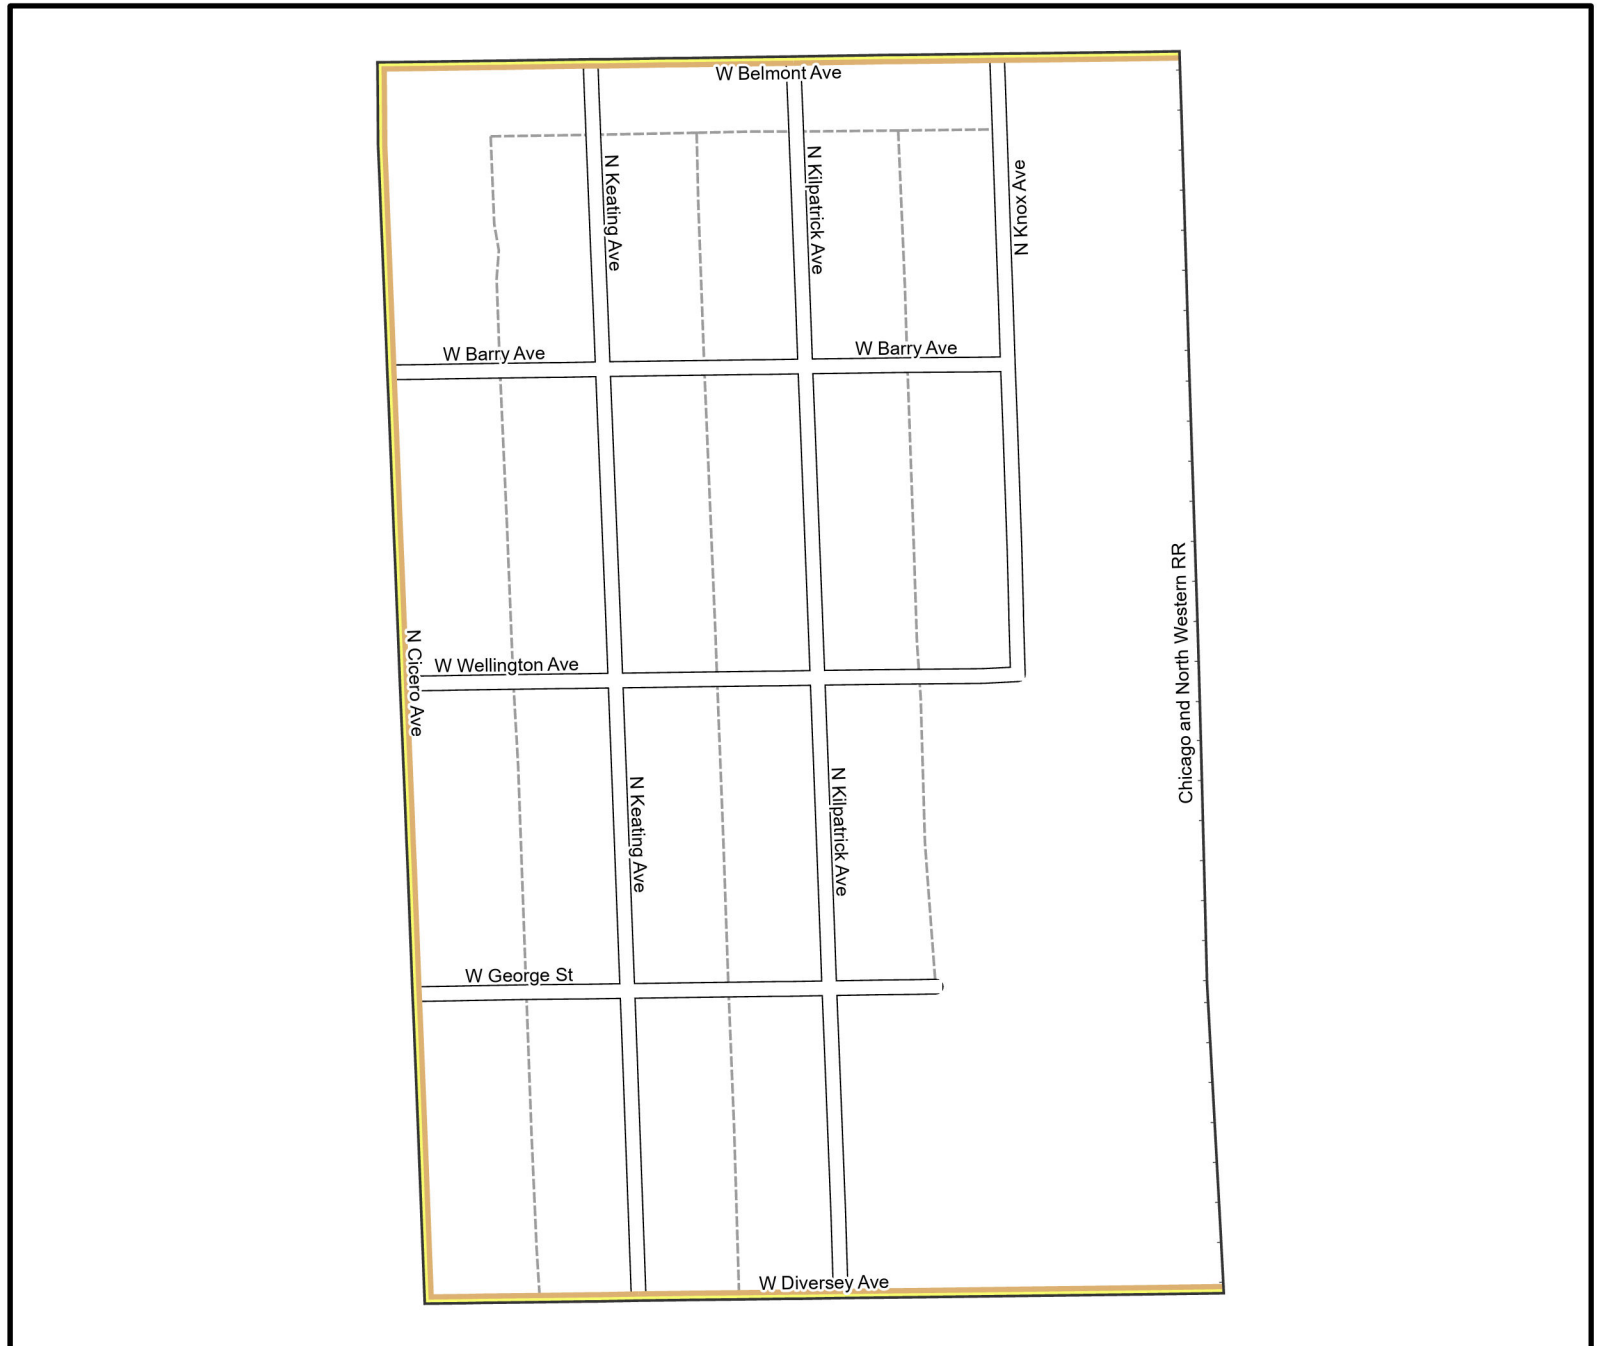

WARD 31 PCT 6

Legend

- Precincts
- Freeway
- Major Street
- Local Street
- Ramp
- Service Drive
- Alley
- Waterways
- Railroad

Board of Elections - City of Chicago
69 W Washington, Suite 600,
Chicago, IL 60602
312-269-7900
www.chicagoelections.gov

Date: 1/31/2023