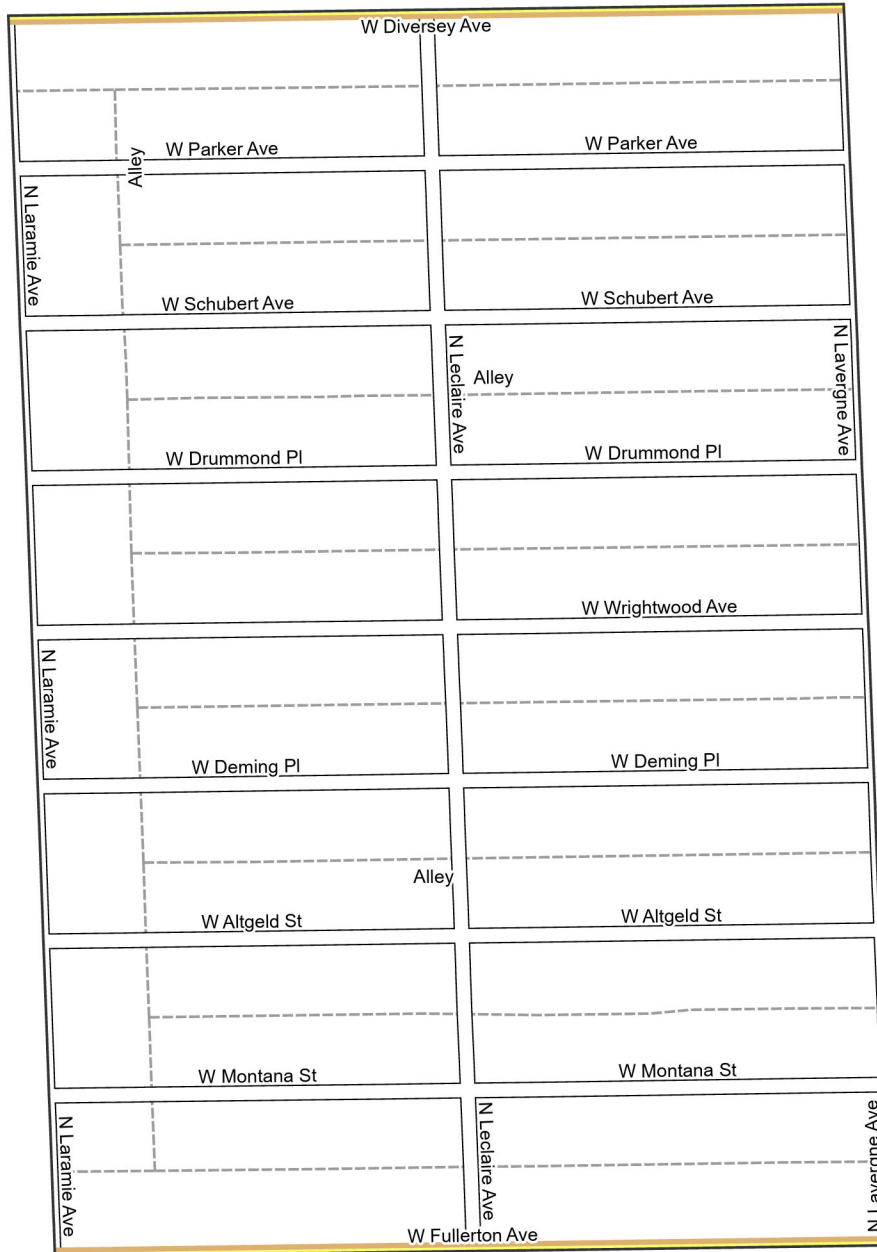

WARD 31 PCT 14

Legend

- Precincts
- Freeway
- Major Street
- Local Street
- Ramp
- Service Drive
- Alley
- Waterways
- Railroad

Board of Elections - City of Chicago
69 W Washington, Suite 600,
Chicago, IL 60602
312-269-7900
www.chicagoelections.gov

Date: 1/31/2023