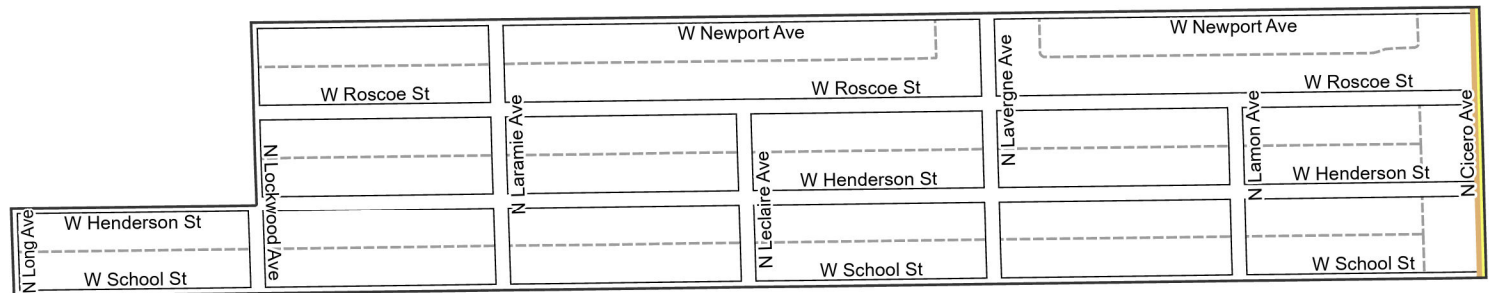

Date: 1/31/2023

WARD 31 PCT 12

Legend

-  Precincts
-  Freeway
-  Major Street
-  Local Street
-  Ramp
-  Service Drive
-  Alley
-  Waterways
-  Railroad

Board of Elections - City of
Chicago
69 W Washington, Suite 600,
Chicago, IL 60602
312-269-7900
www.chicagoelections.gov

Date: 1/31/2023

WARD 31 PCT 13

Legend

- Precincts
- Freeway
- Major Street
- Local Street
- Ramp
- Service Drive
- Alley
- Waterways
- Railroad

Board of Elections - City of
Chicago
69 W Washington, Suite 600,
Chicago, IL 60602
312-269-7900
www.chicagoelections.gov