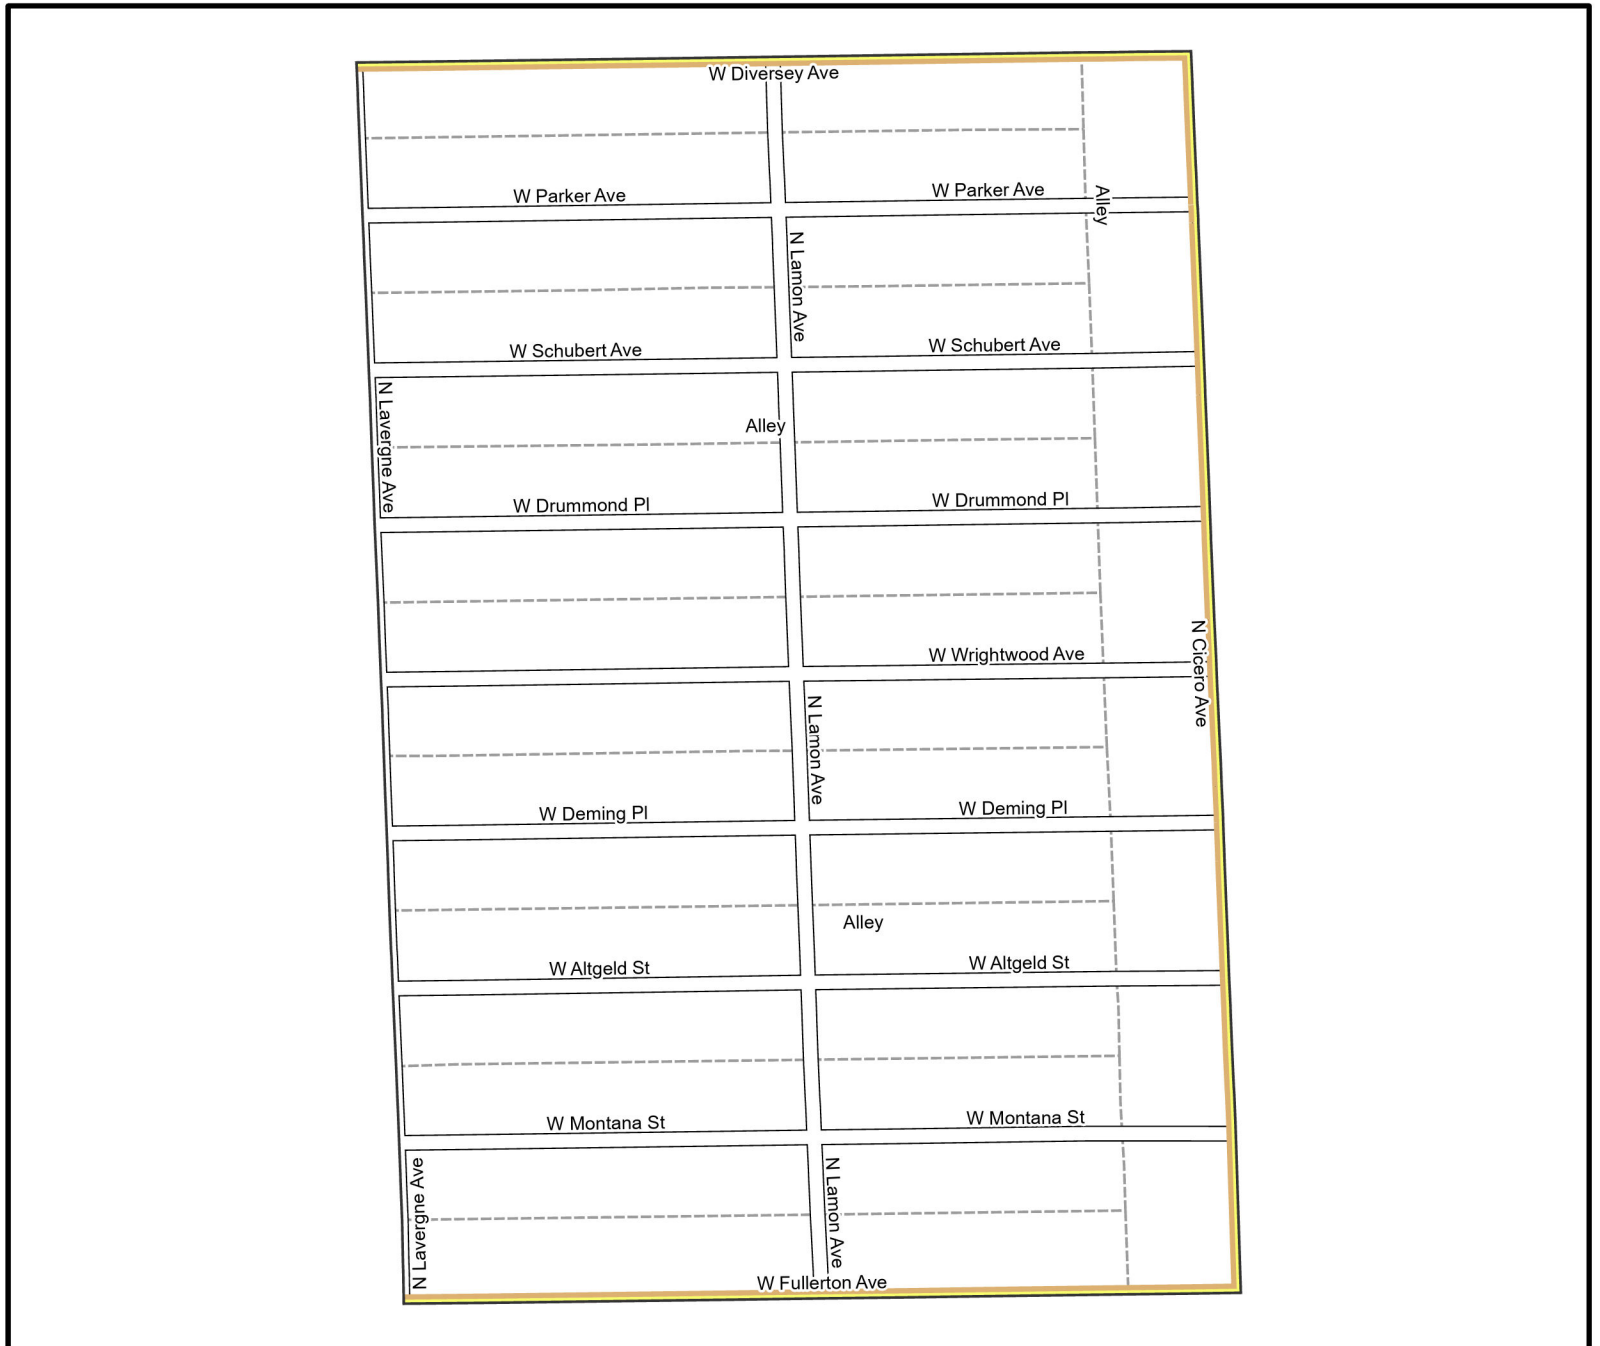

WARD 31 PCT 21

Legend

- Precincts
- Freeway
- Major Street
- Local Street
- Ramp
- Service Drive
- Alley
- Waterways
- Railroad

Board of Elections - City of Chicago
69 W Washington, Suite 600,
Chicago, IL 60602
312-269-7900
www.chicagoelections.gov

Date: 1/31/2023