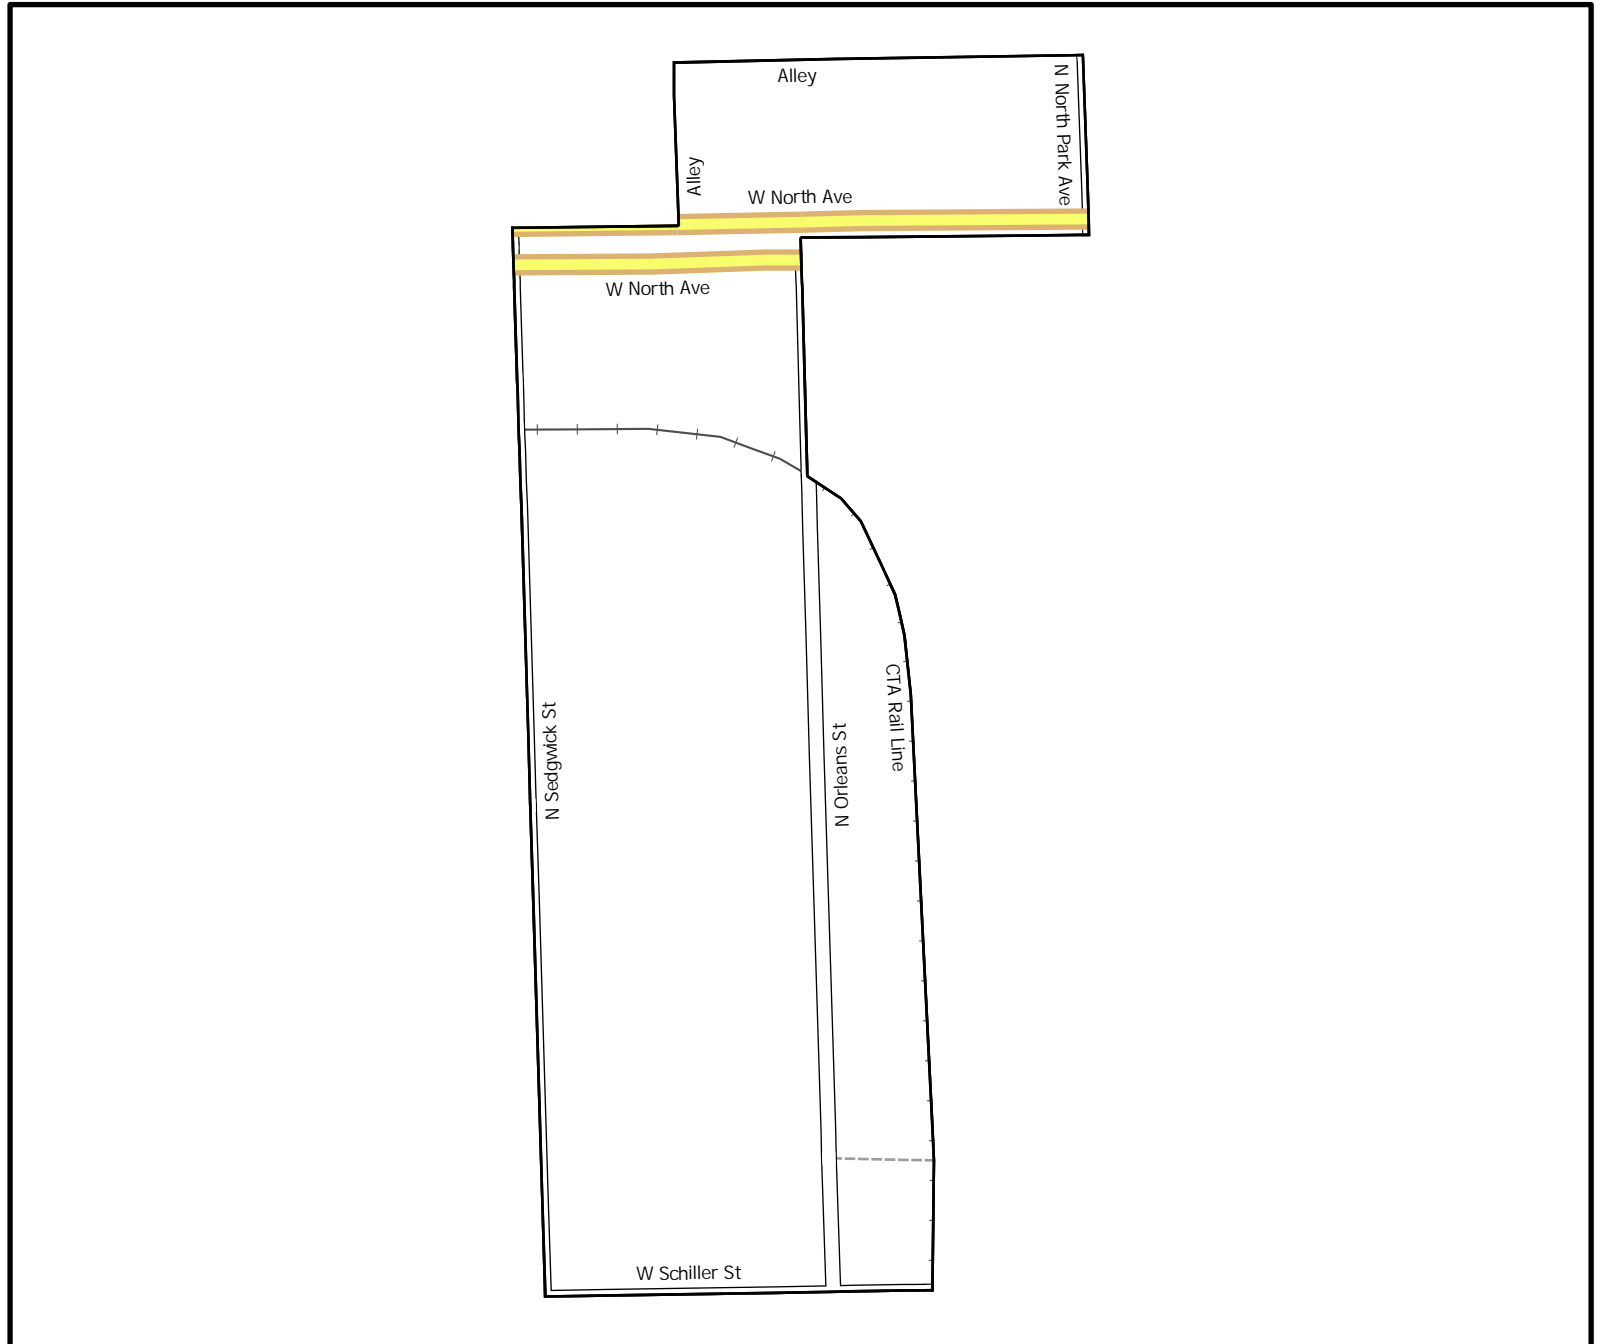

WARD 27 PCT 21

1. Legend
2. Precincts
   - Freeway
   - Major Street
   - Local Street
   - Ramp
   - Service Drive
   - Alley
   - Waterways
   - Railroad

Board of Elections - City of Chicago
69 W Washington, Suite 600,
Chicago, IL 60602
312-269-7900
www.chicagoelections.gov

Date: 1/18/2023

0 520 1,040 US Feet