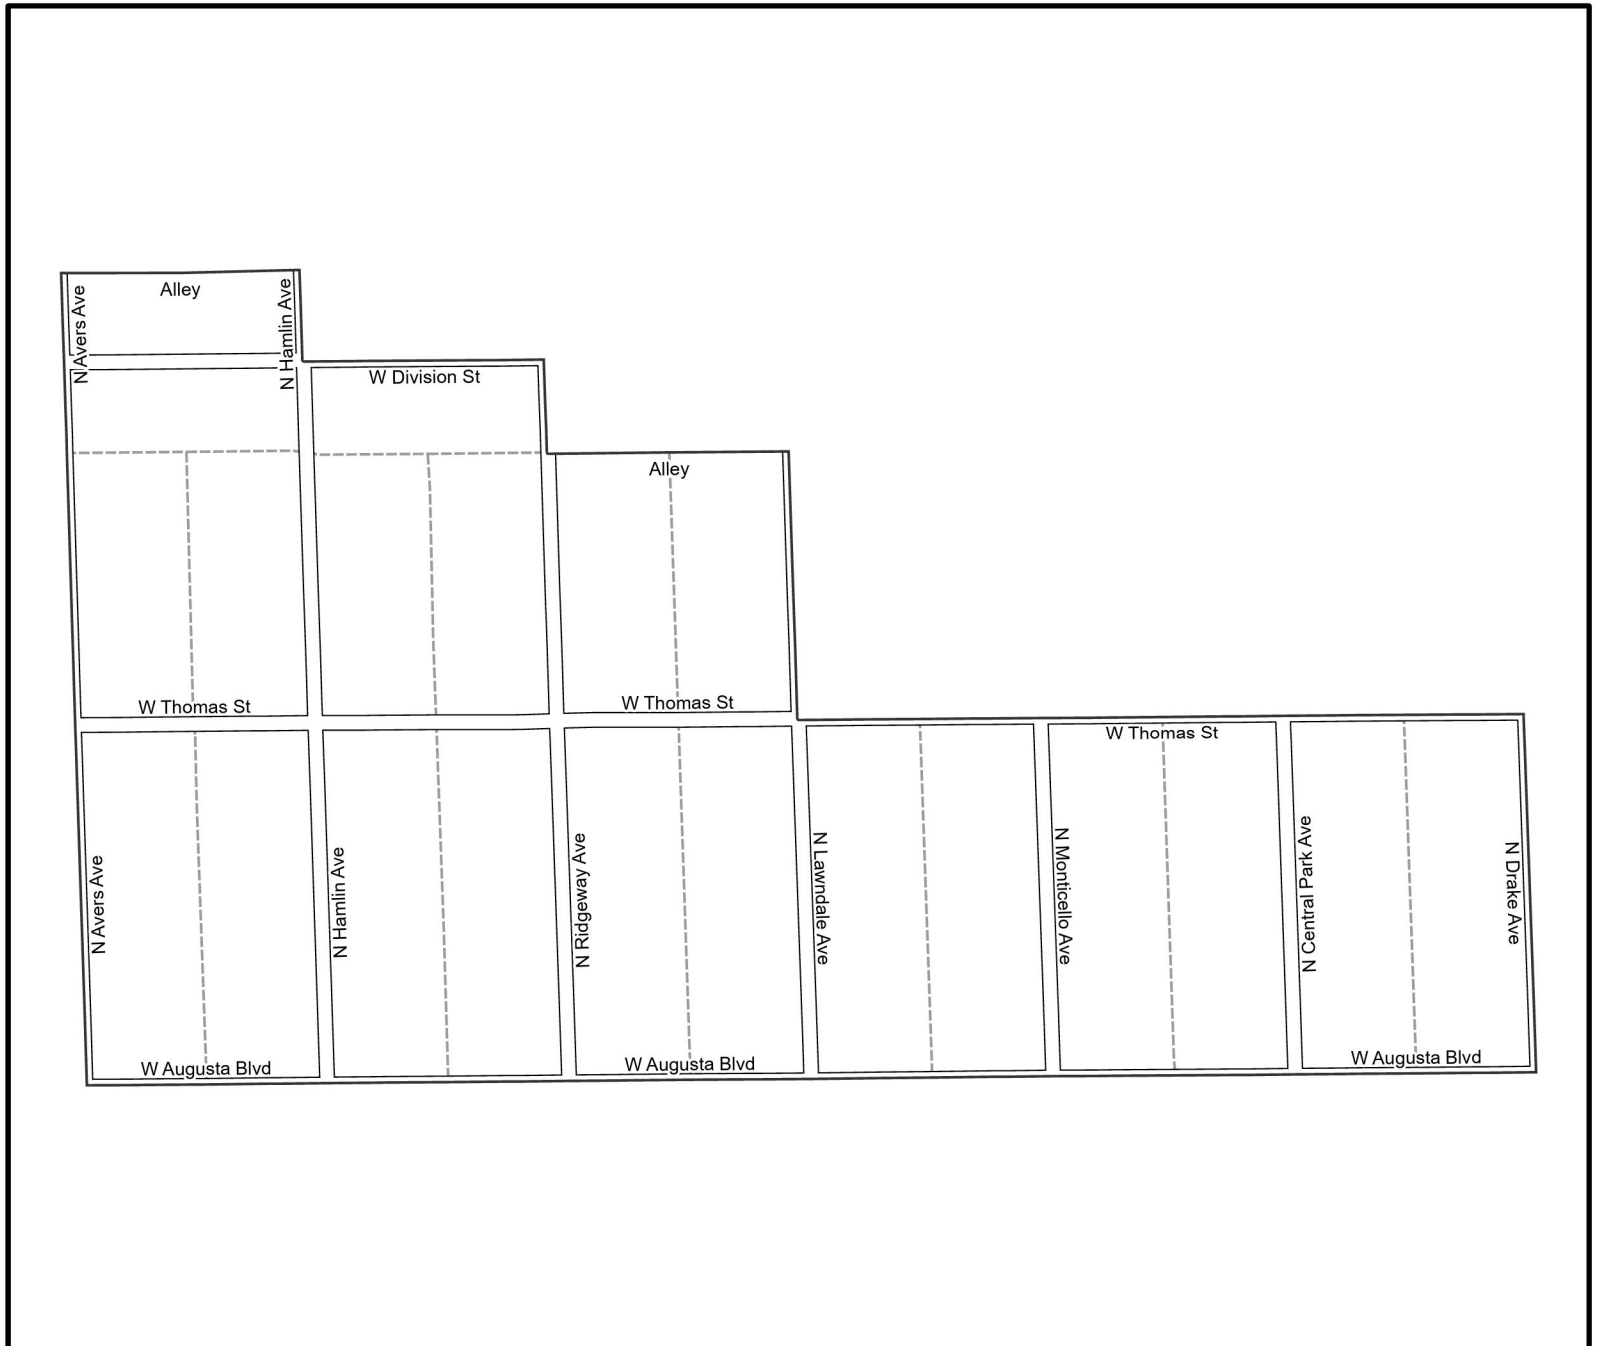

Date: 1/31/2023

WARD 27 PCT 24

Legend

- Precincts
- Freeway
- Major Street
- Local Street
- Ramp
- Service Drive
- Alley
- Waterways
- Railroad

Board of Elections - City of
Chicago
69 W Washington, Suite 600,
Chicago, IL 60602
312-269-7900
www.chicagoelections.gov