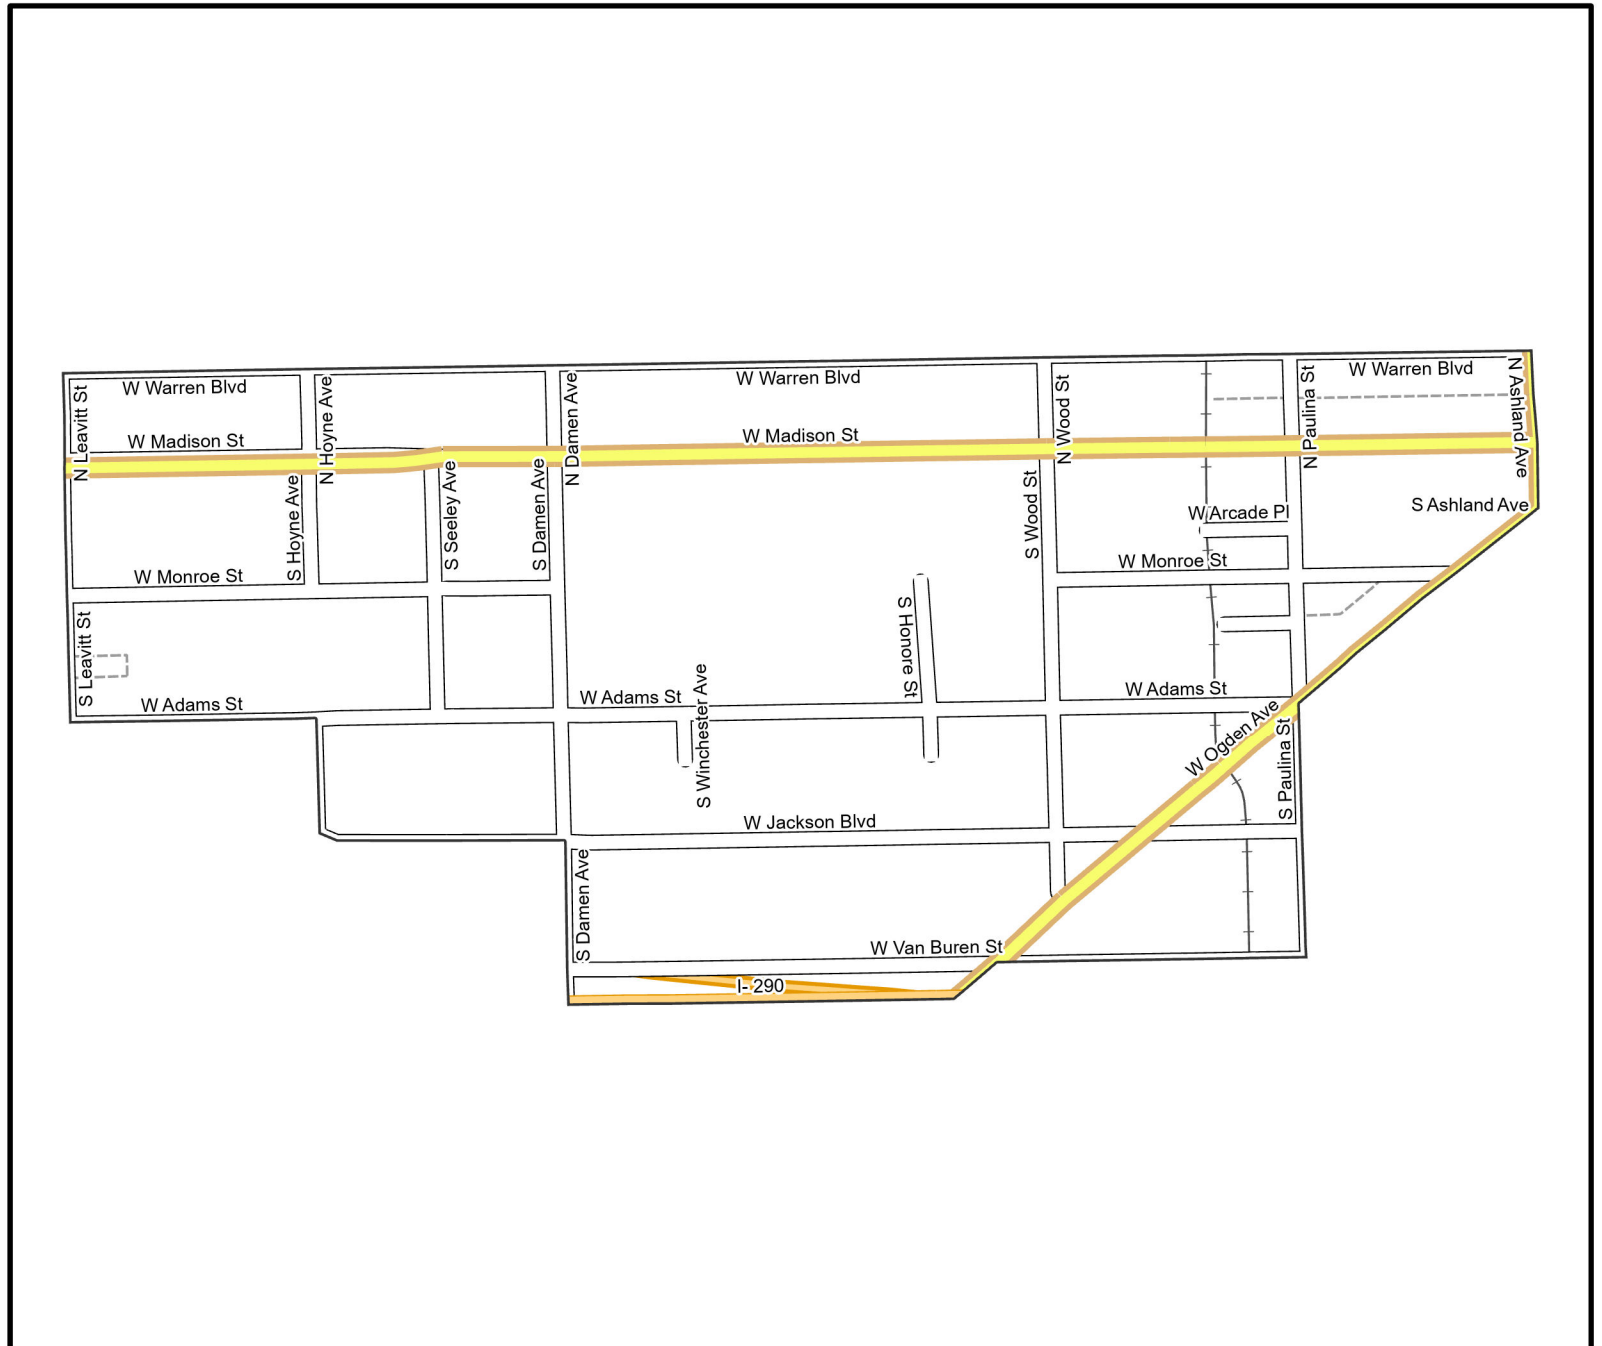

WARD 27 PCT 10

Legend

- Precincts
- Freeway
- Major Street
- Local Street
- Ramp
- Service Drive
- Alley
- Waterways
- Railroad

Board of Elections - City of
Chicago
69 W Washington, Suite 600,
Chicago, IL 60602
312-269-7900
www.chicagoelections.gov

Date: 1/31/2023