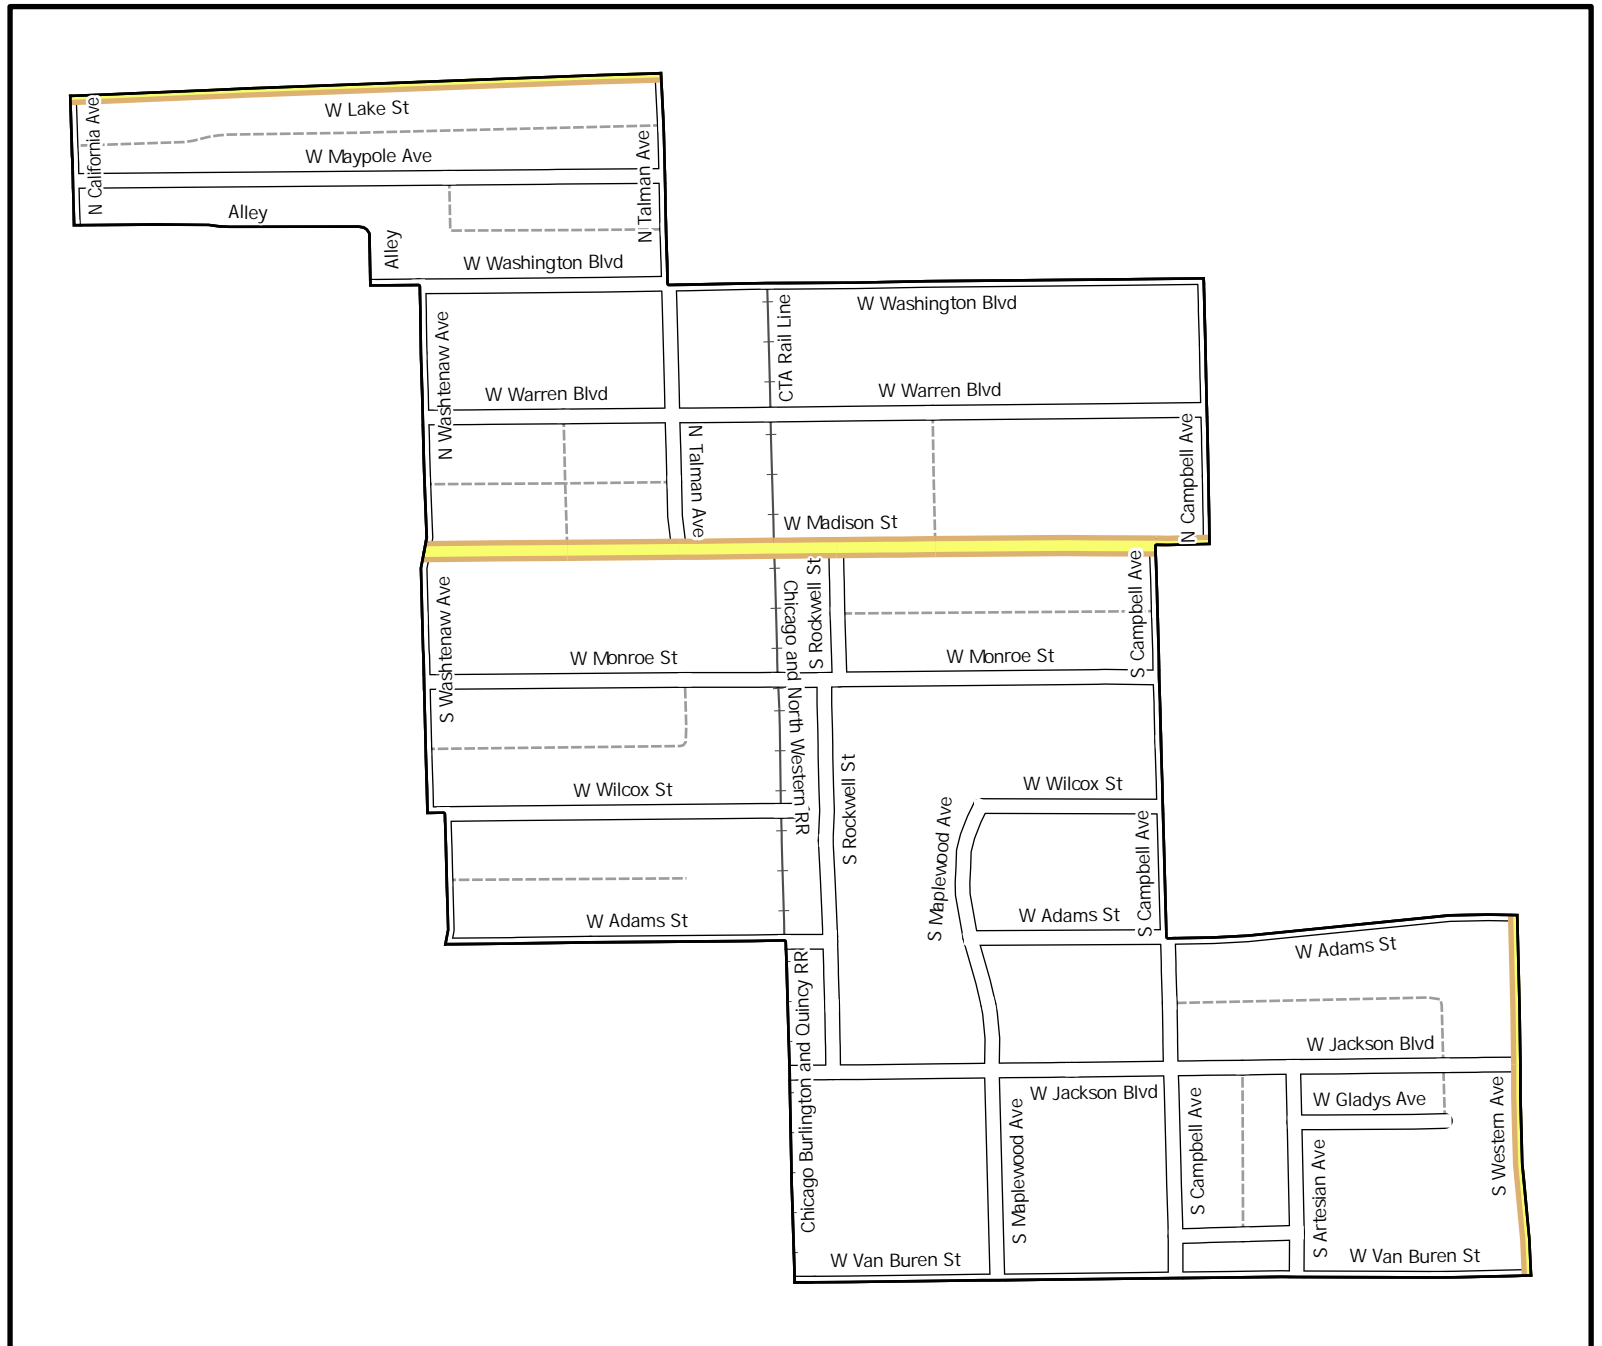

WARD 27 PCT 22

1. Legend
2. Precincts
   - Freeway
   - Major Street
   - Local Street
   - Ramp
   - Service Drive
   - Alley
   - Waterways
   - Railroad

Board of Elections - City of Chicago
69 W Washington, Suite 600,
Chicago, IL 60602
312-269-7900
www.chicagoelections.gov

Date: 1/18/2023