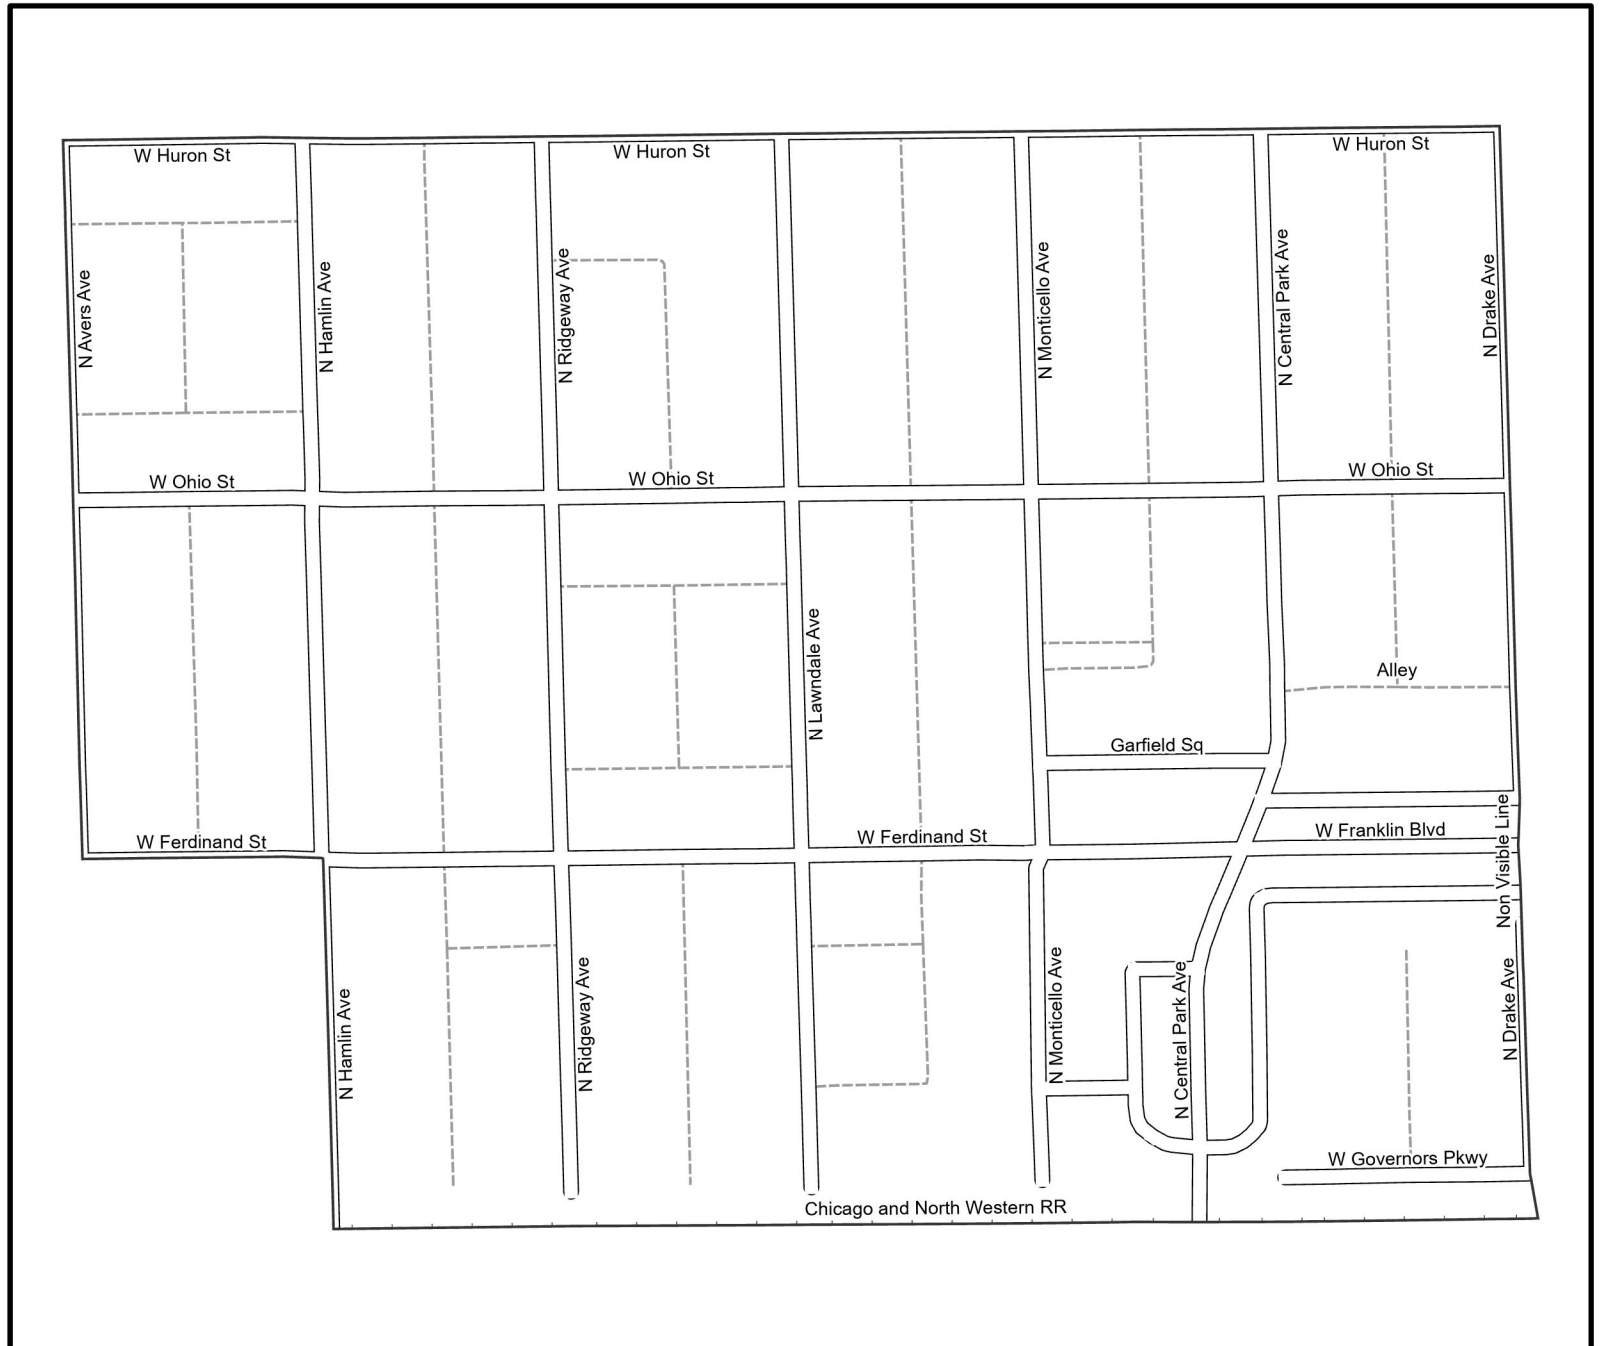

WARD 27 PCT 23

Legend

- Precincts
- Freeway
- Major Street
- Local Street
- Ramp
- Service Drive
- Alley
- Waterways
- Railroad

Board of Elections - City of
Chicago
69 W Washington, Suite 600,
Chicago, IL 60602
312-269-7900
www.chicagoelections.gov

Date: 1/31/2023