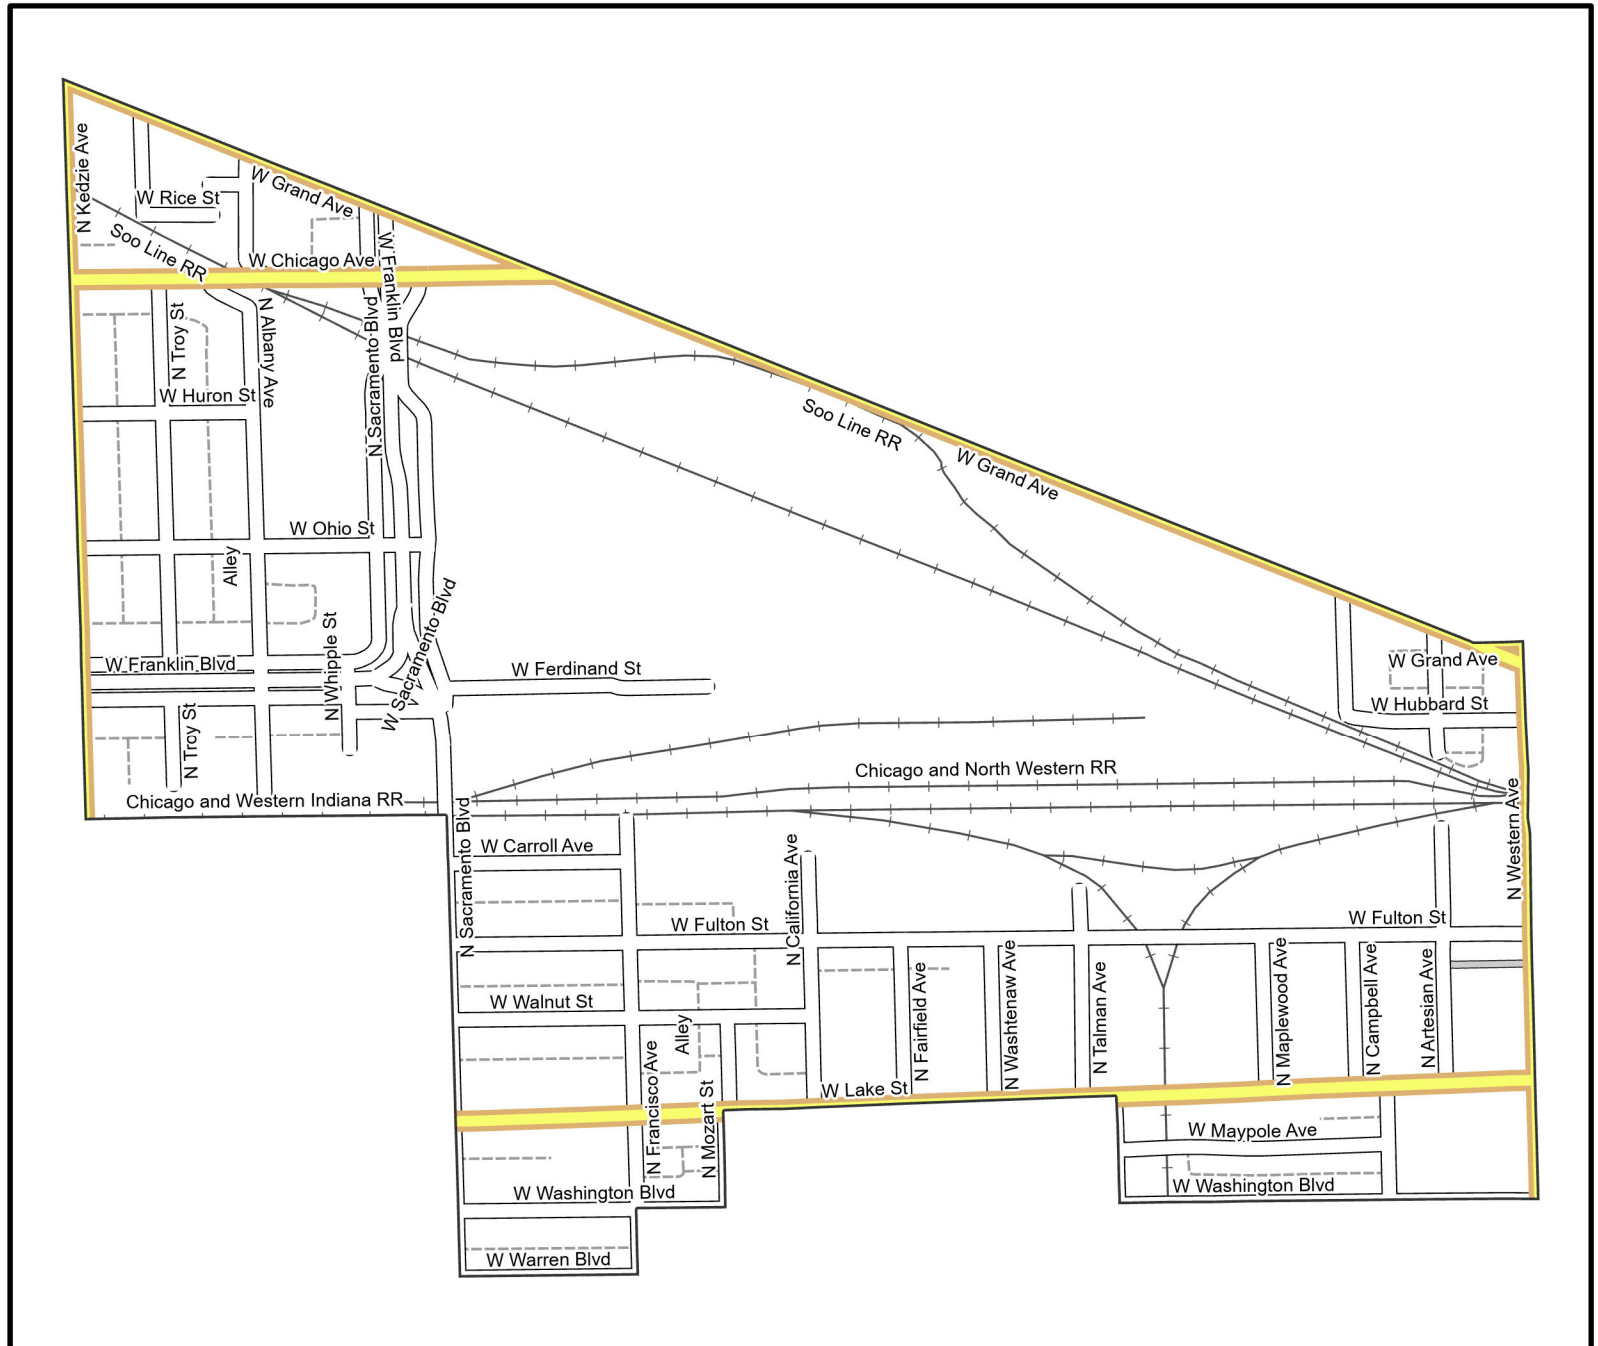

WARD 27 PCT 25

1. Legend
2. Precincts
   - Freeway
   - Major Street
   - Local Street
   - Ramp
   - Service Drive
   - Alley
   - Waterways
   - Railroad

Board of Elections - City of Chicago
69 W Washington, Suite 600,
Chicago, IL 60602
312-269-7900
www.chicagoelections.gov

Date: 1/31/2023