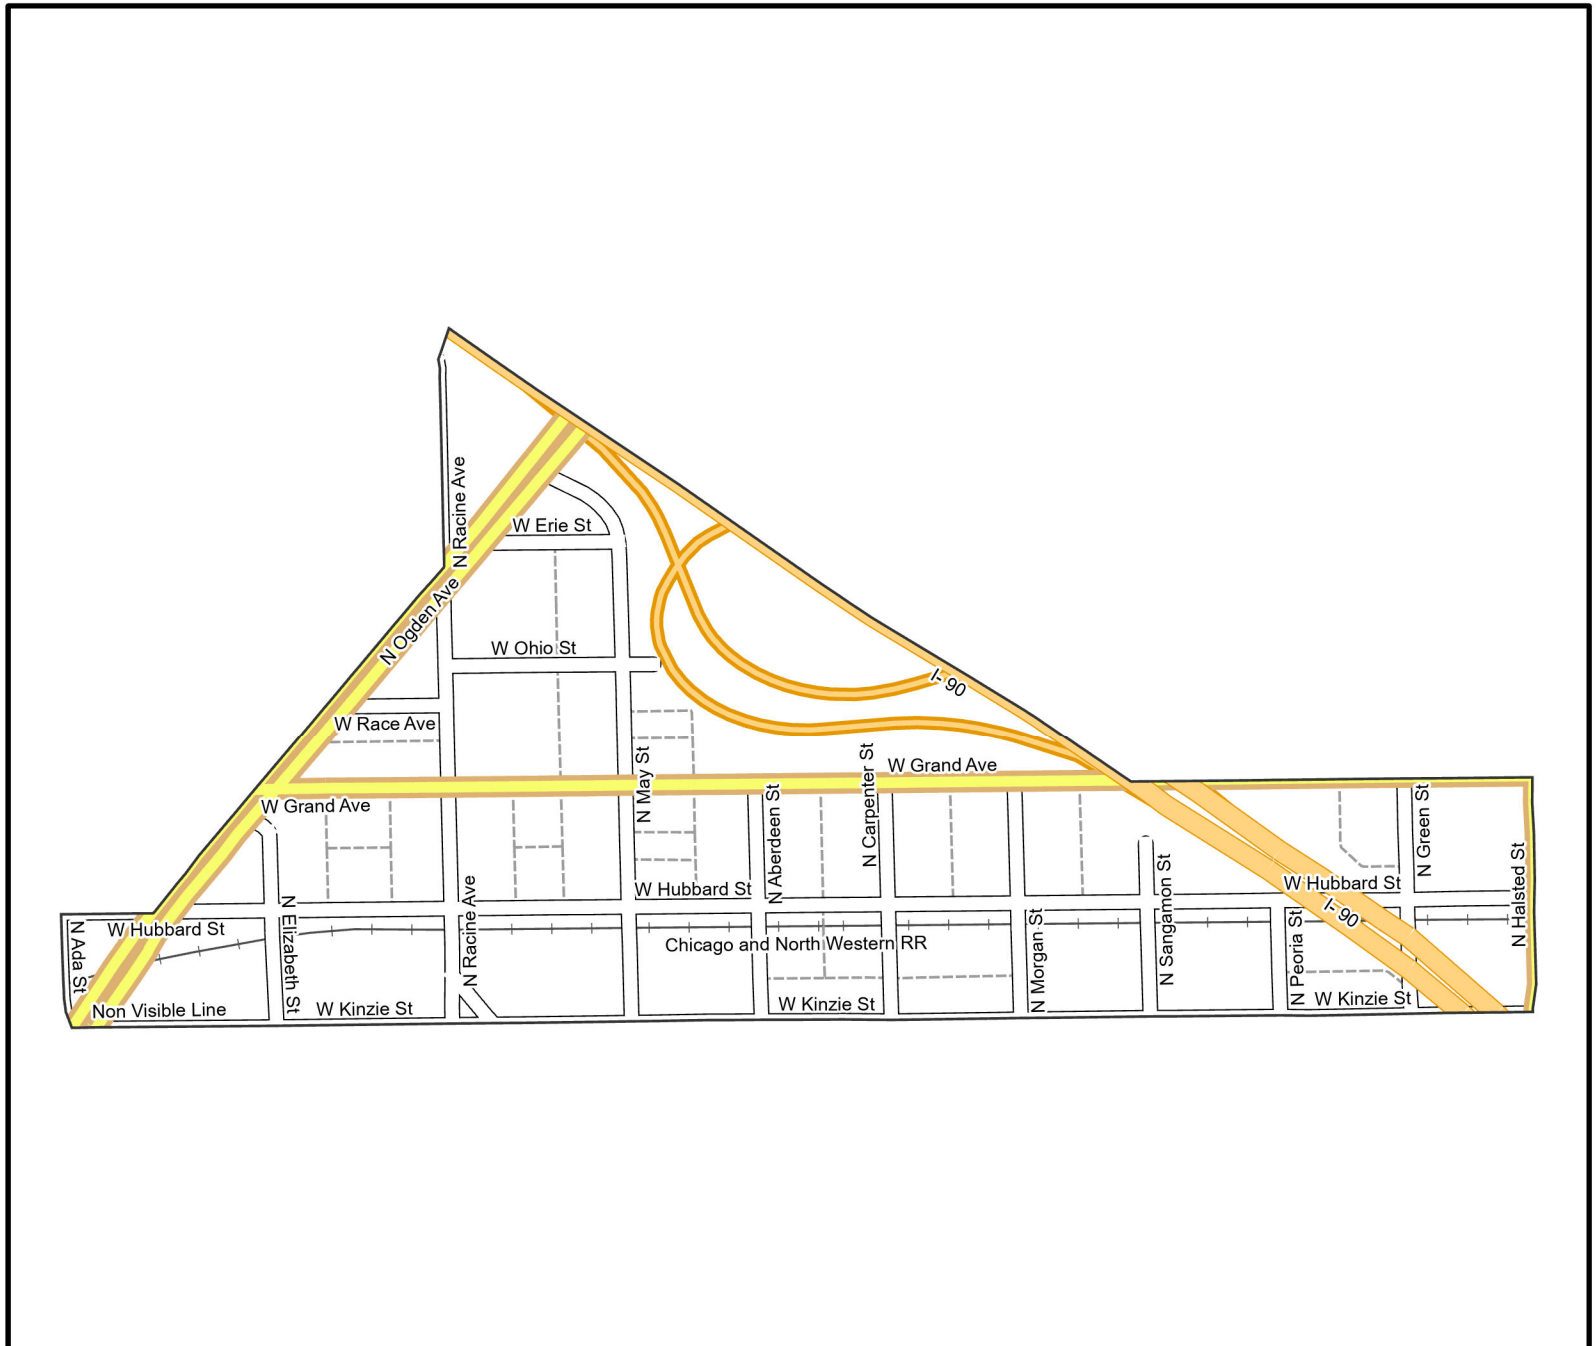

WARD 27 PCT 1

- Legend
-  Precincts
 -  Freeway
 -  Major Street
 -  Local Street
 -  Ramp
 -  Service Drive
 -  Alley
 -  Waterways
 -  Railroad

Board of Elections - City of Chicago
 69 W Washington, Suite 600,
 Chicago, IL 60602
 312-269-7900
www.chicagoelections.gov

Date: 1/31/2023

WARD 27 PCT 2

Legend

- Precincts
- Freeway
- Major Street
- Local Street
- Ramp
- Service Drive
- Alley
- Waterways
- Railroad

Board of Elections - City of Chicago
69 W Washington, Suite 600,
Chicago, IL 60602
312-269-7900
www.chicagoelections.gov