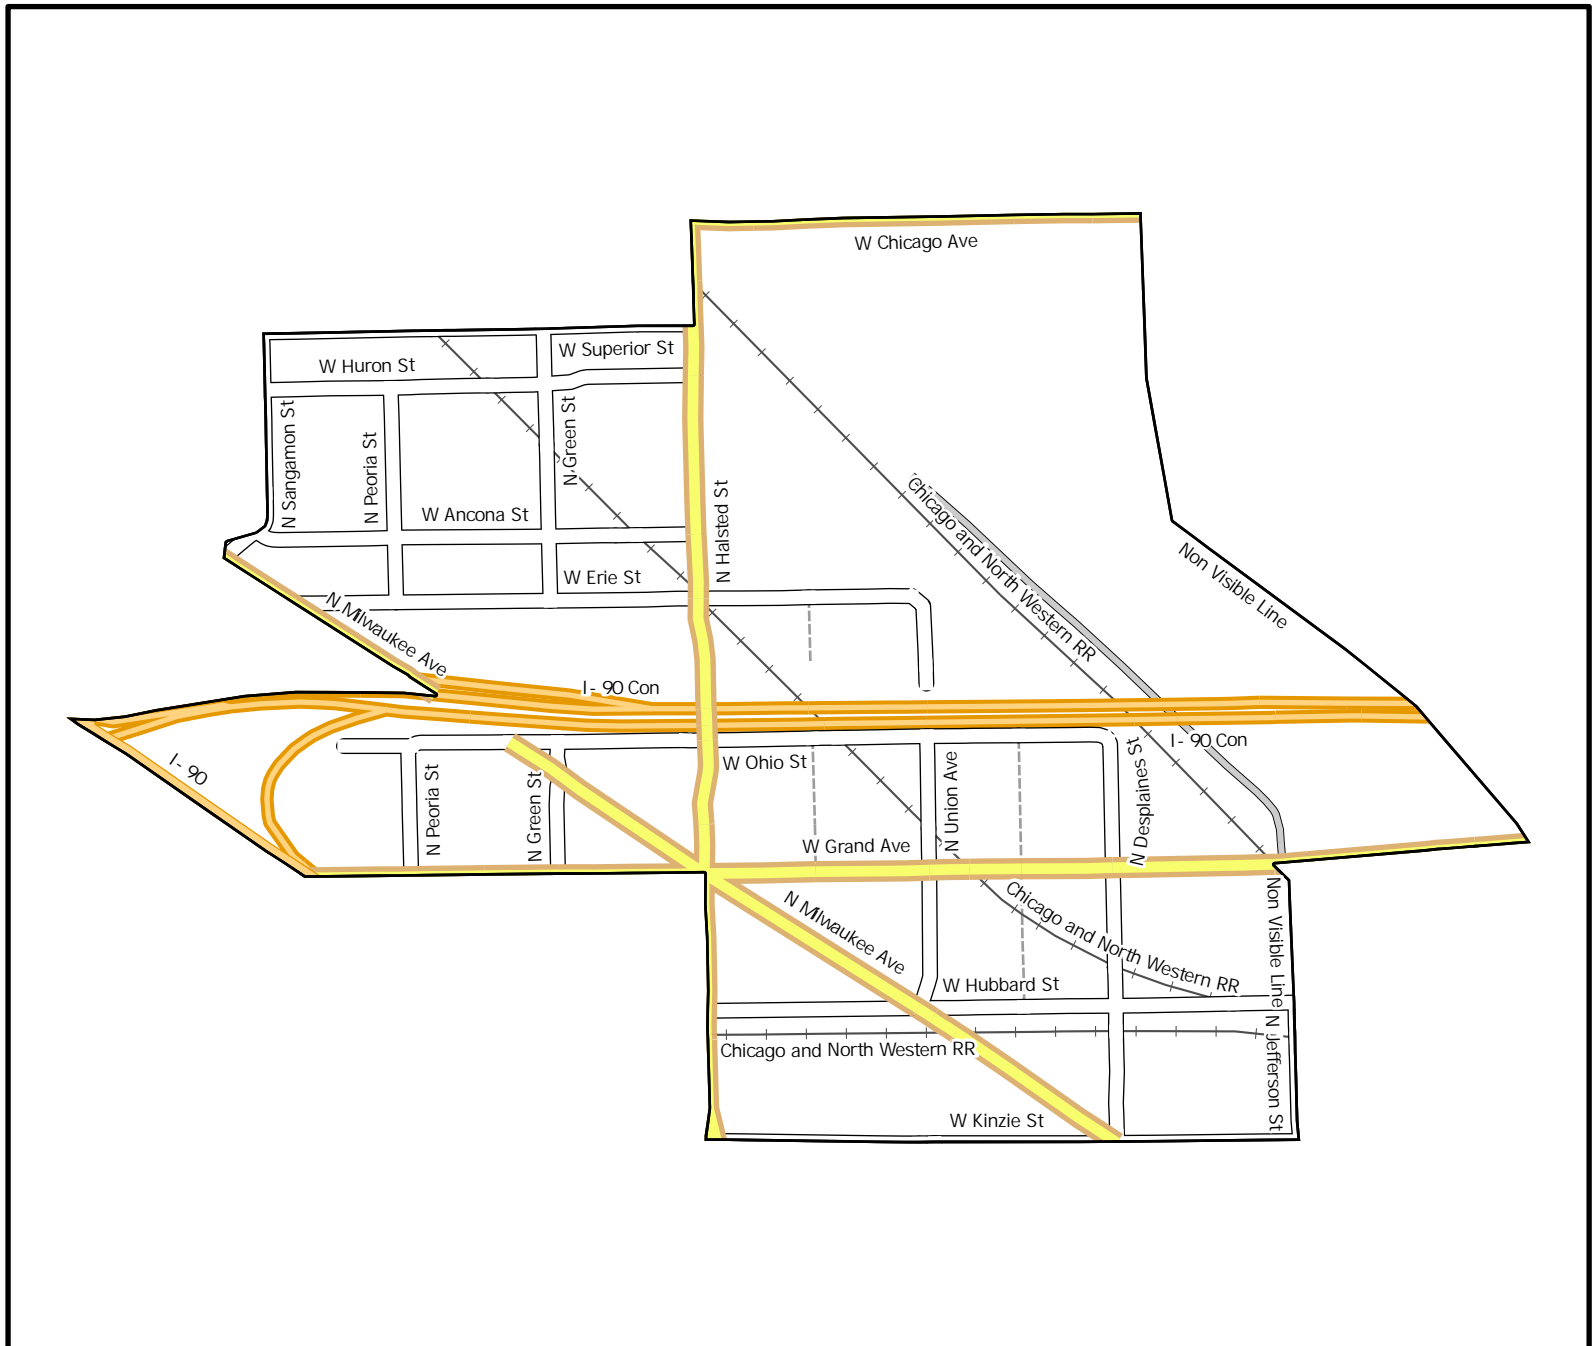

Date: 1/31/2023

WARD 27 PCT 11

Legend

- Precincts
- Freeway
- Major Street
- Local Street
- Ramp
- Service Drive
- Alley
- Waterways
- Railroad

Board of Elections - City of Chicago
69 W Washington, Suite 600,
Chicago, IL 60602
312-269-7900
www.chicagoelections.gov