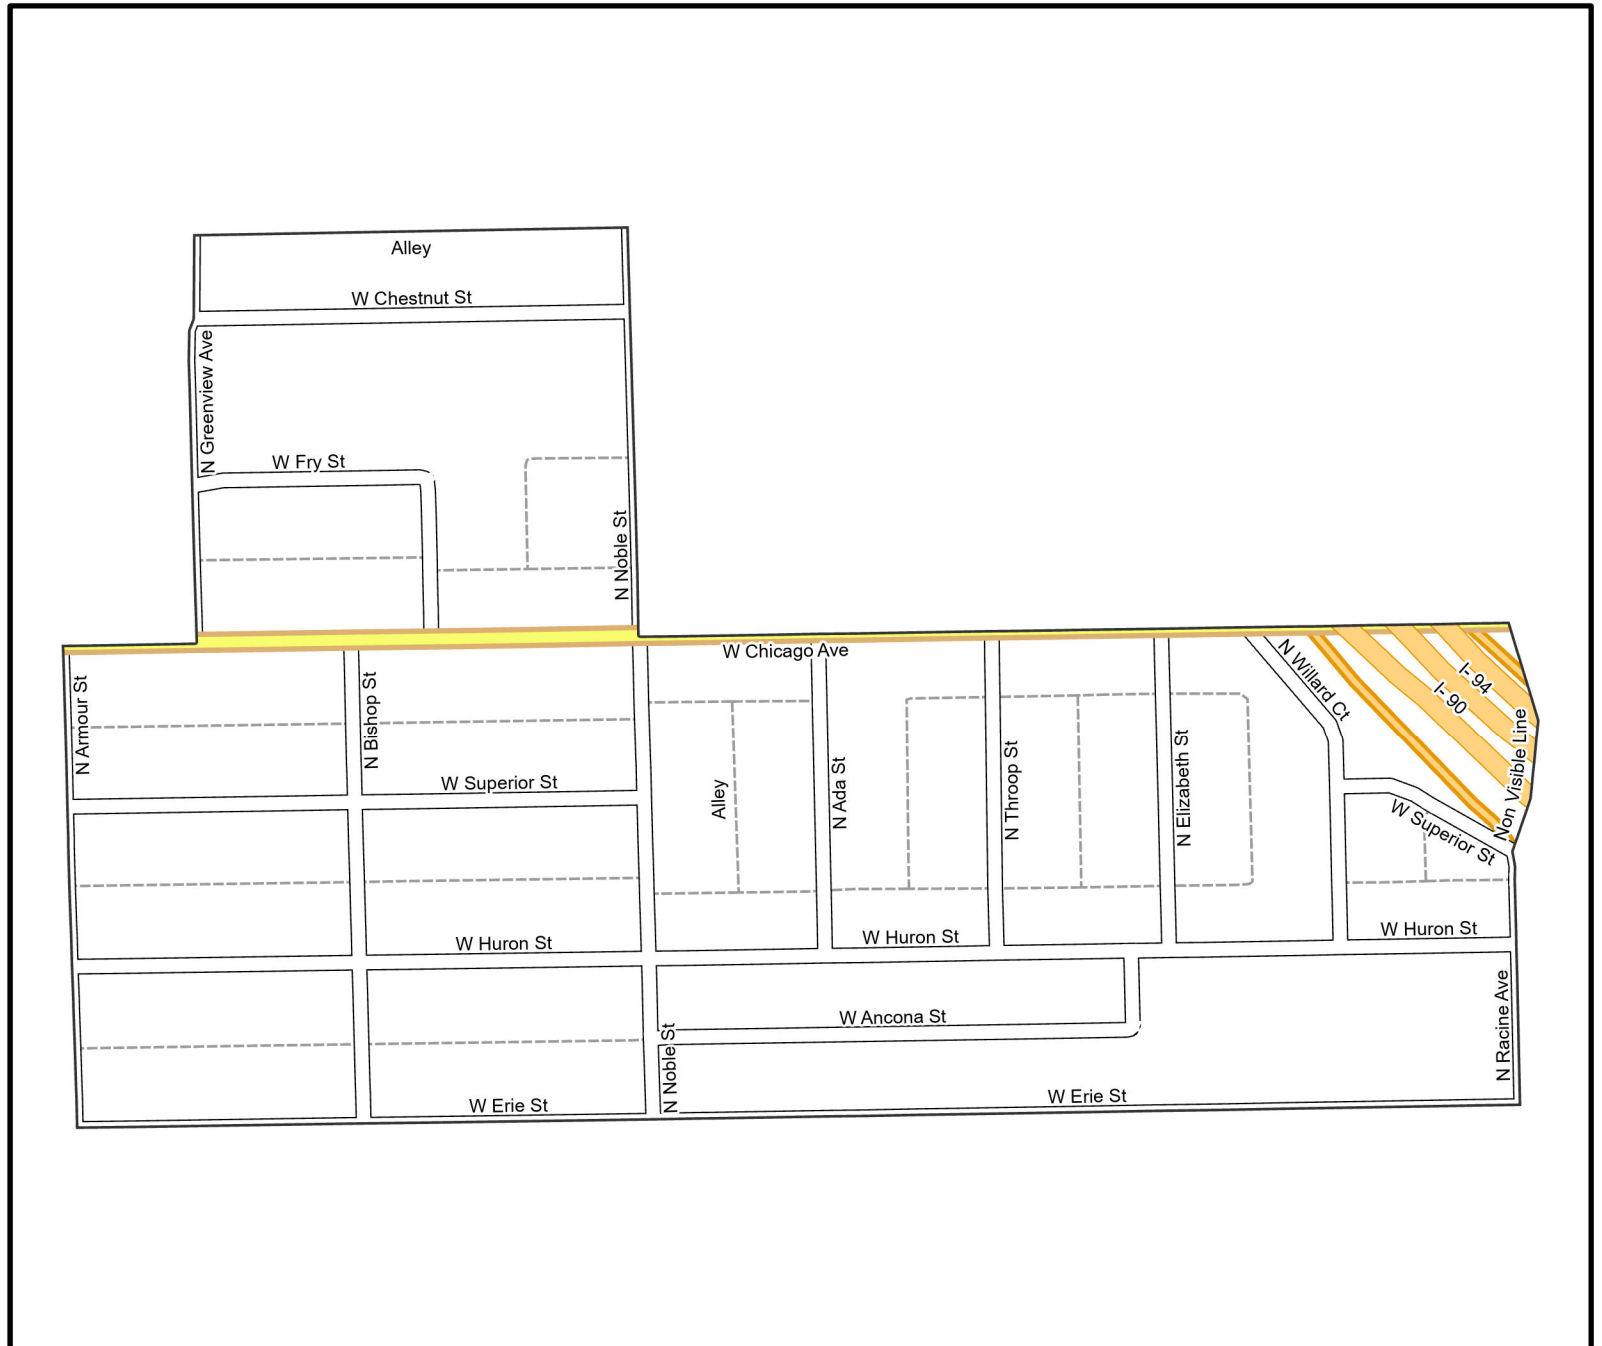

Date: 1/31/2023

WARD 27 PCT 7

Legend

- Precincts
- Freeway
- Major Street
- Local Street
- Ramp
- Service Drive
- Alley
- Waterways
- Railroad

Board of Elections - City of Chicago
69 W Washington, Suite 600,
Chicago, IL 60602
312-269-7900
www.chicagoelections.gov