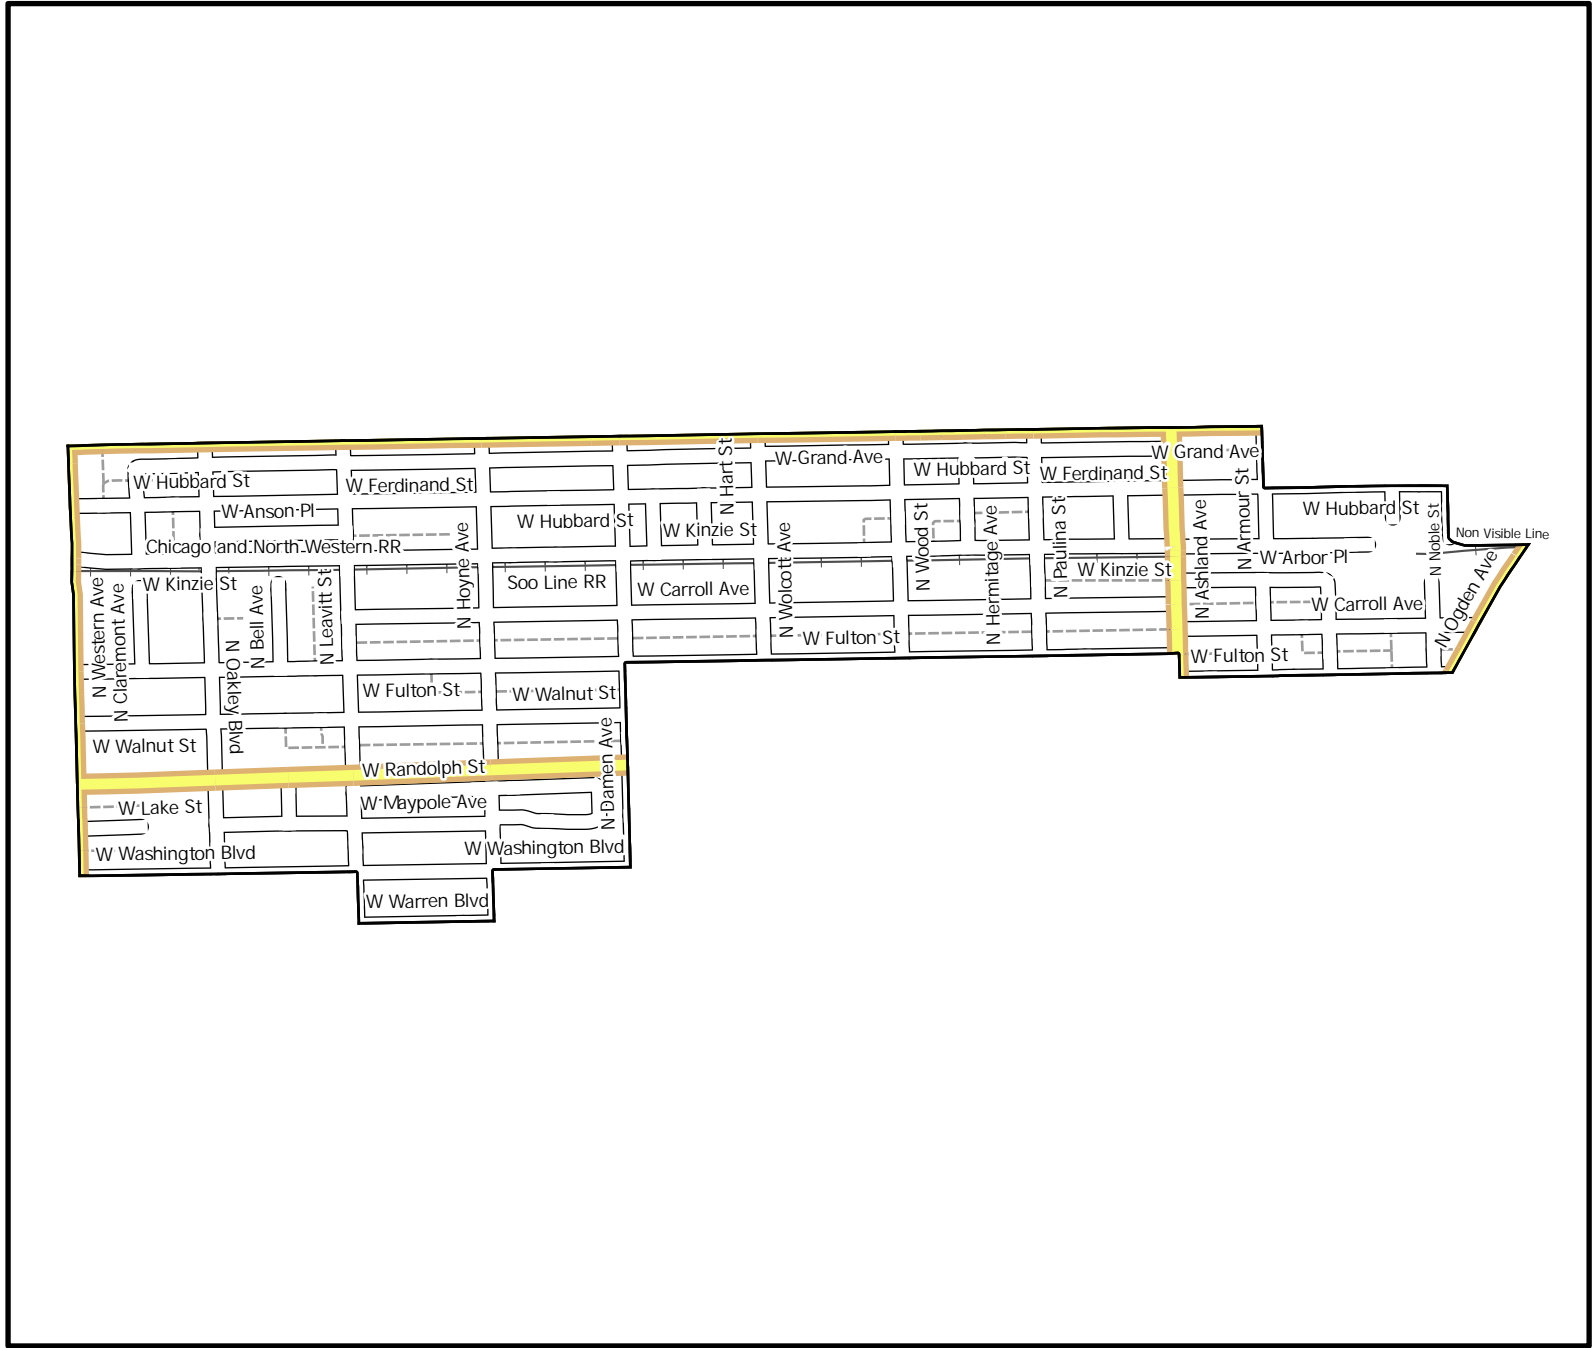

Date: 1/18/2023

WARD 27 PCT 27

Legend

-  Precincts
-  Freeway
-  Major Street
-  Local Street
-  Ramp
-  Service Drive
-  Alley
-  Waterways
-  Railroad

Board of Elections - City of Chicago
 69 W Washington, Suite 600,
 Chicago, IL 60602
 312-269-7900
www.chicagoelections.gov