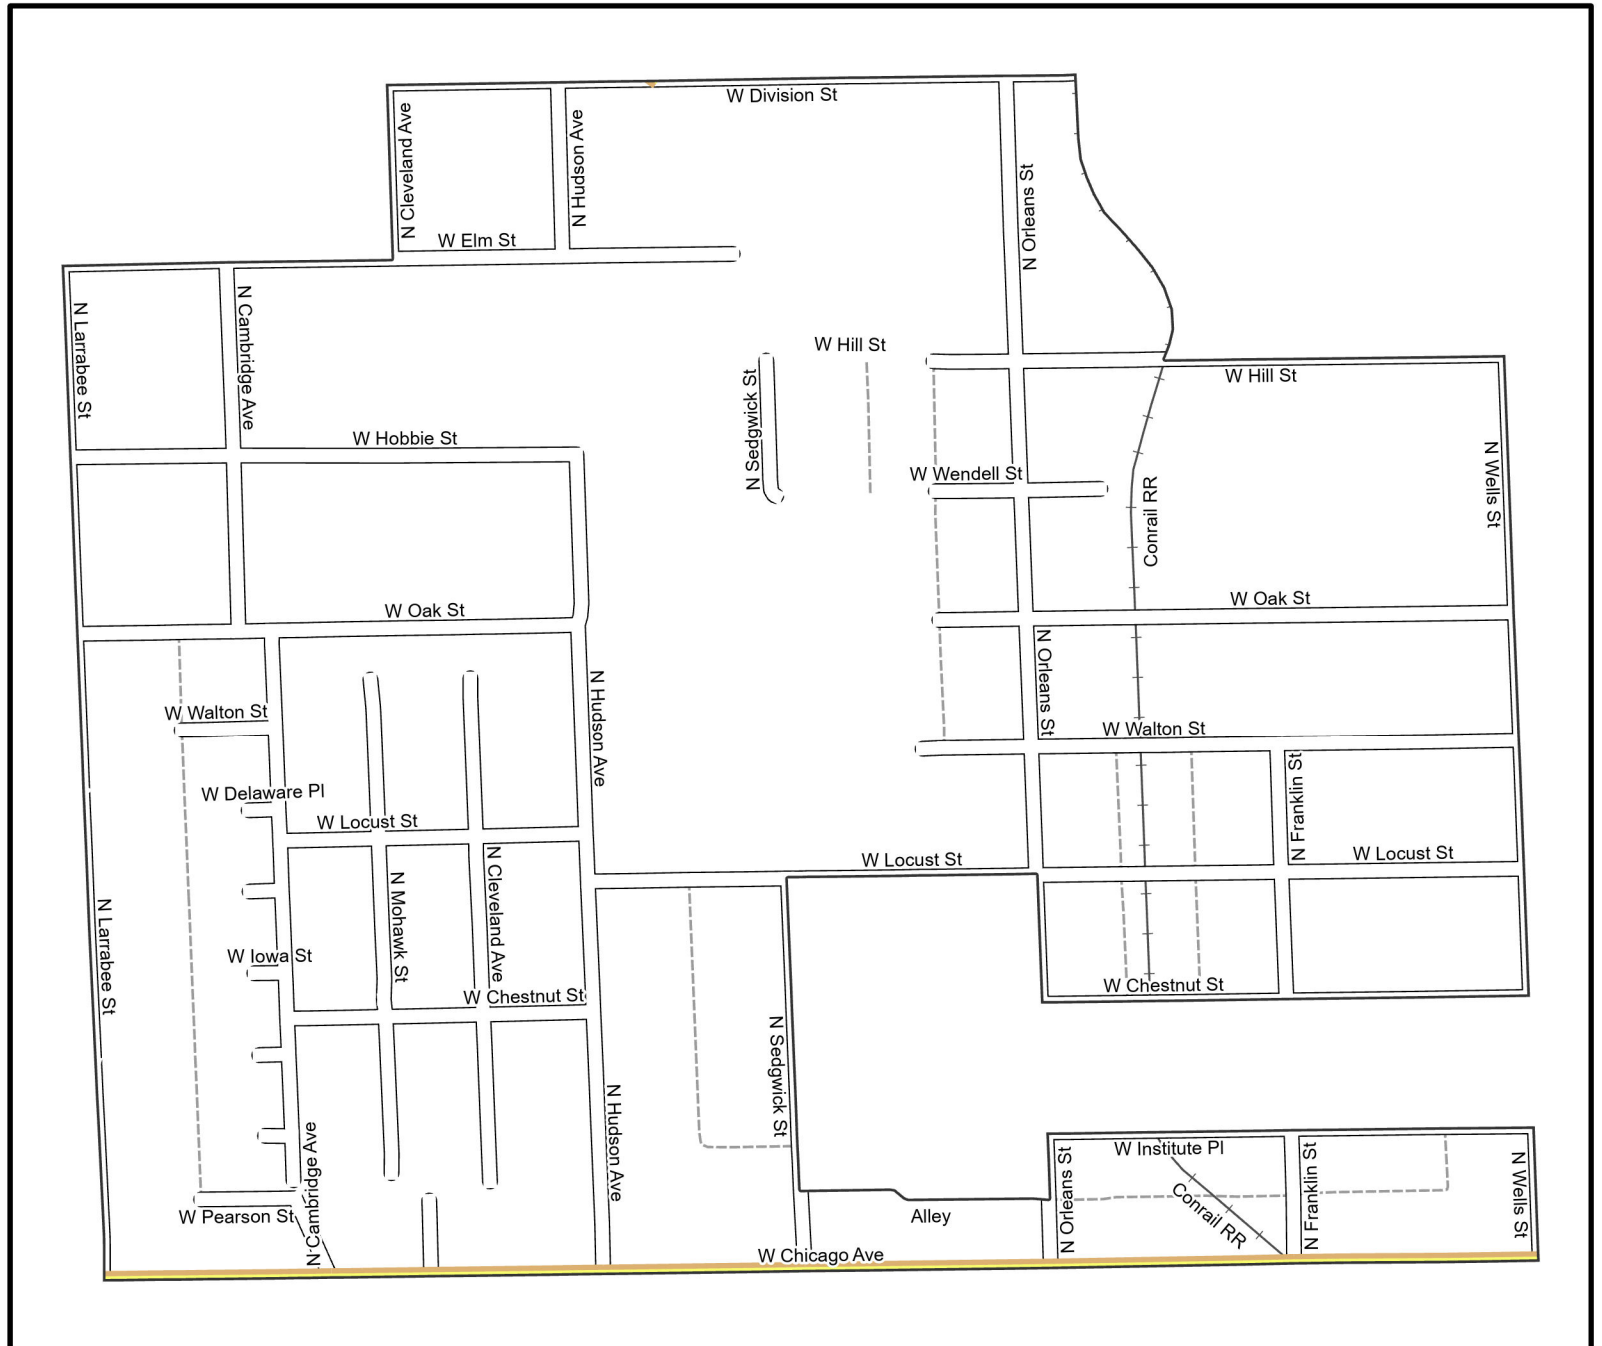

WARD 27 PCT 15

Legend

- Precincts
- Freeway
- Major Street
- Local Street
- Ramp
- Service Drive
- Alley
- Waterways
- Railroad

Board of Elections - City of Chicago
69 W Washington, Suite 600,
Chicago, IL 60602
312-269-7900
www.chicagoelections.gov

Date: 1/31/2023