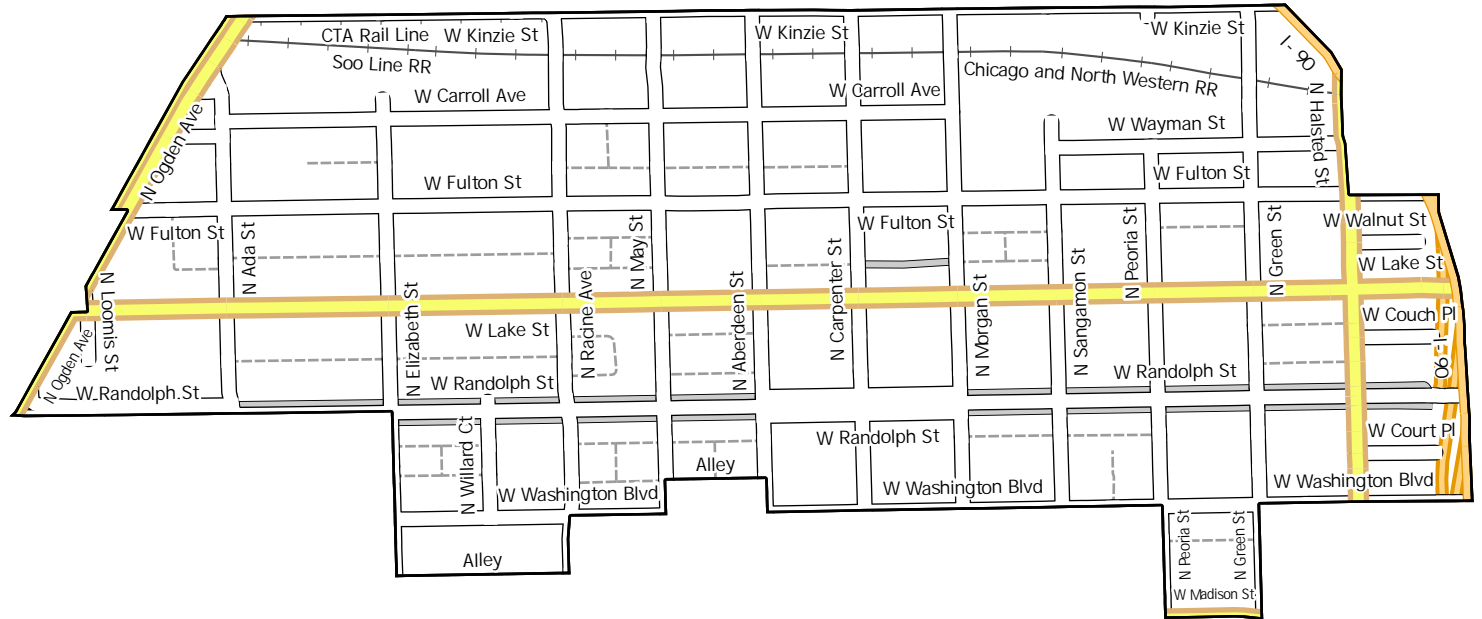

Date: 1/31/2023

WARD 27 PCT 15

Legend

-  Precincts
-  Freeway
-  Major Street
-  Local Street
-  Ramp
-  Service Drive
-  Alley
-  Waterways
-  Railroad

Board of Elections - City of Chicago
 69 W Washington, Suite 600,
 Chicago, IL 60602
 312-269-7900
www.chicagoelections.gov

Date: 1/31/2023

WARD 27 PCT 16

Legend

-  Precincts
-  Freeway
-  Major Street
-  Local Street
-  Ramp
-  Service Drive
-  Alley
-  Waterways
-  Railroad

Board of Elections - City of Chicago
69 W Washington, Suite 600,
Chicago, IL 60602
312-269-7900
www.chicagoelections.gov

Date: 1/18/2023

WARD 27 PCT 17

- Legend
- Precincts
 - Freeway
 - Major Street
 - Local Street
 - Ramp
 - Service Drive
 - Alley
 - Waterways
 - Railroad

Board of Elections - City of Chicago
69 W Washington, Suite 600,
Chicago, IL 60602
312-269-7900
www.chicagoelections.gov