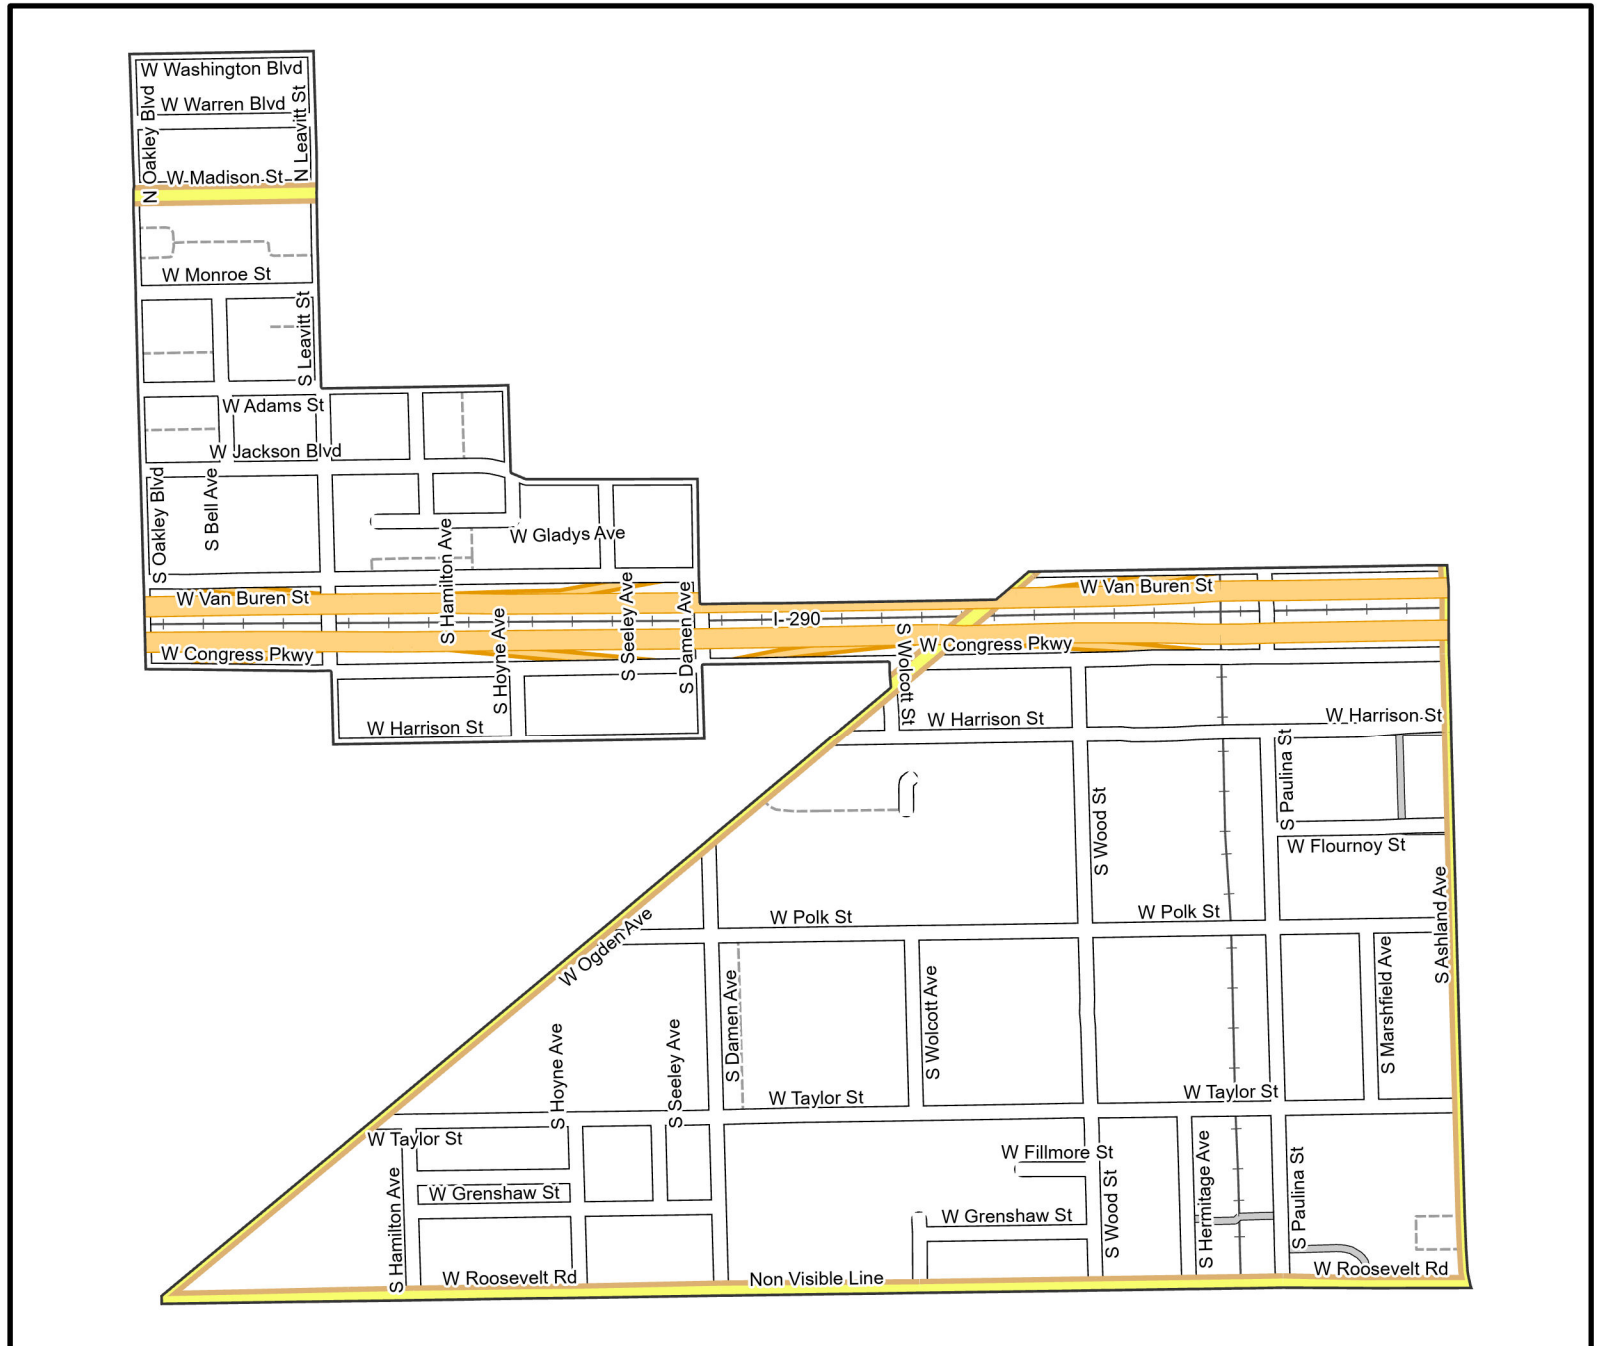

WARD 27 PCT 18

1. Legend
2. Precincts
   - Freeway
   - Major Street
   - Local Street
   - Ramp
   - Service Drive
   - Alley
   - Waterways
   - Railroad

Board of Elections - City of Chicago
69 W Washington, Suite 600,
Chicago, IL 60602
312-269-7900
www.chicagoelections.gov

Date: 1/31/2023