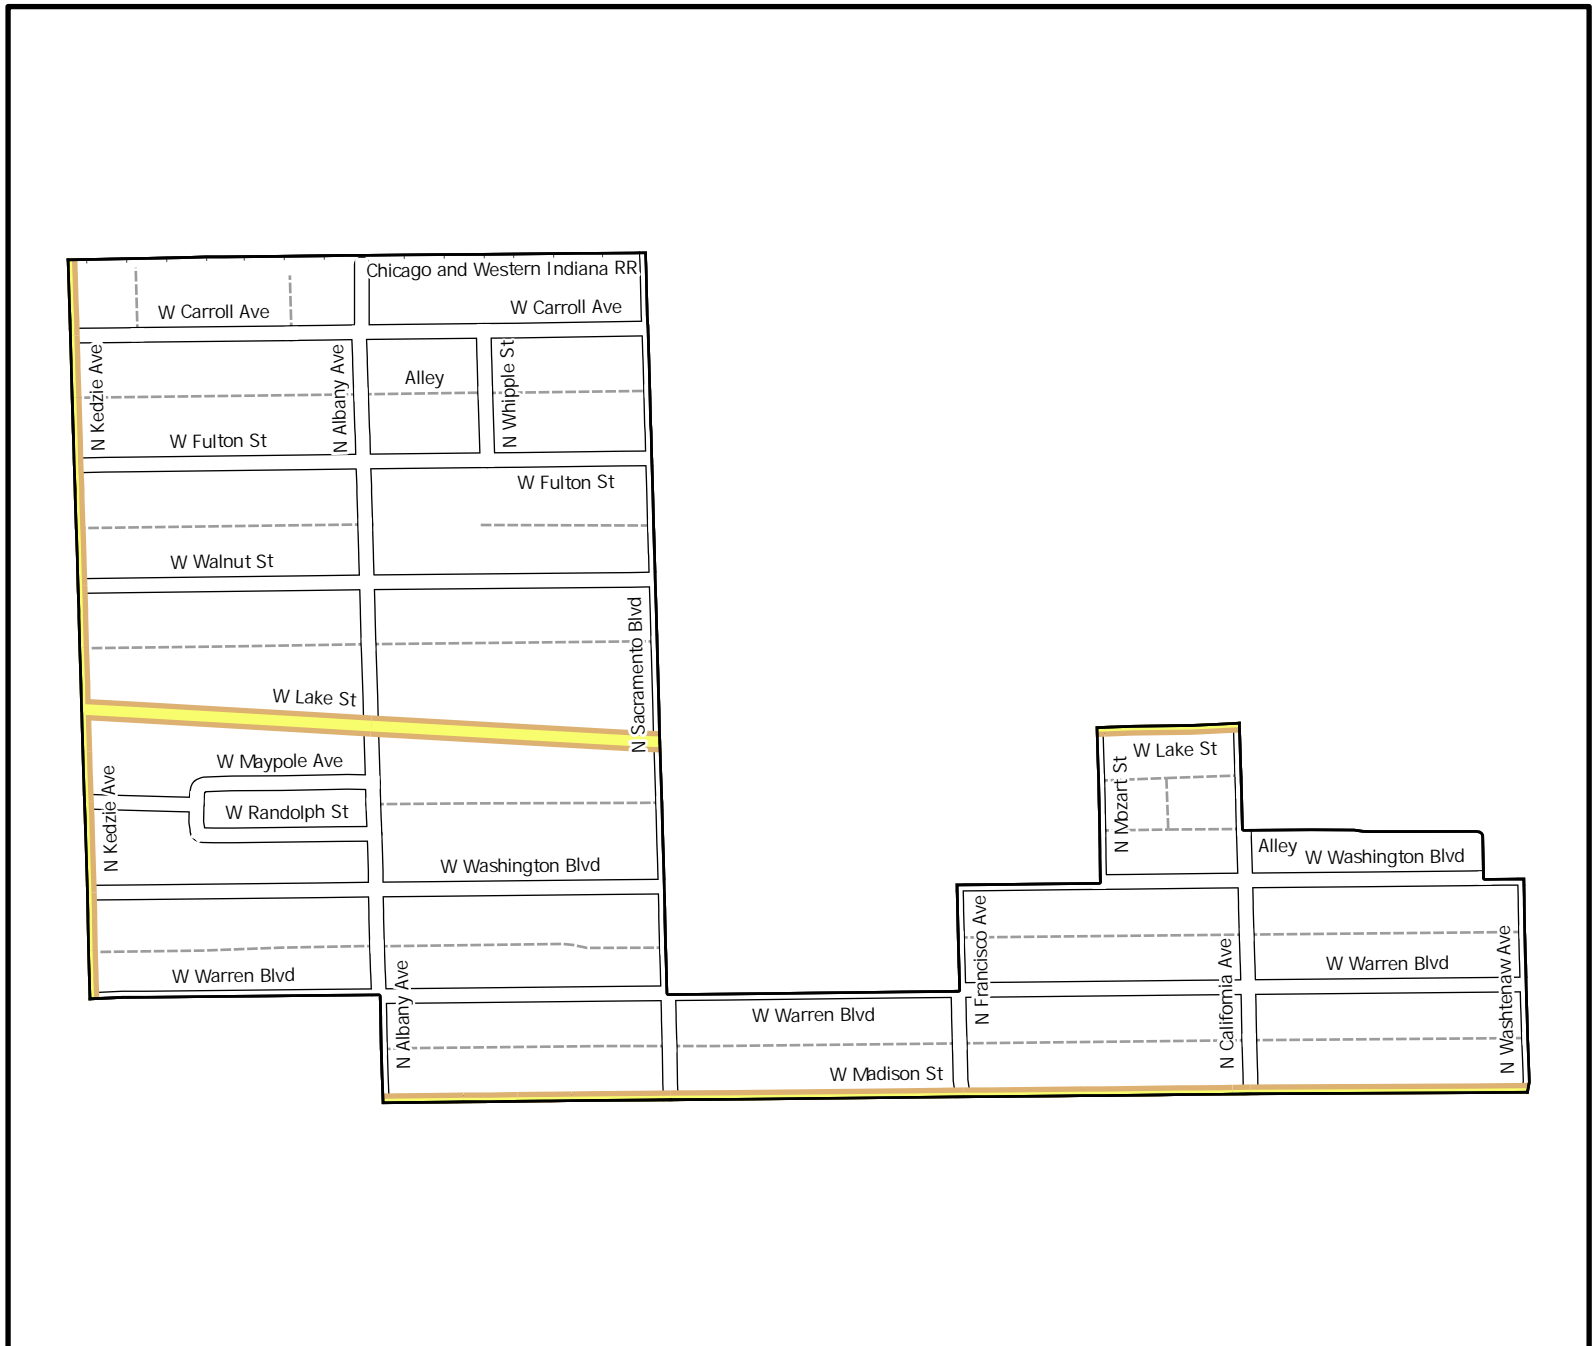

WARD 27 PCT 26

1. Legend
2. Precincts
   - Freeway
   - Major Street
   - Local Street
   - Ramp
   - Service Drive
   - Alley
   - Waterways
   - Railroad

Board of Elections - City of Chicago
69 W Washington, Suite 600,
Chicago, IL 60602
312-269-7900
www.chicagoelections.gov

Date: 1/18/2023