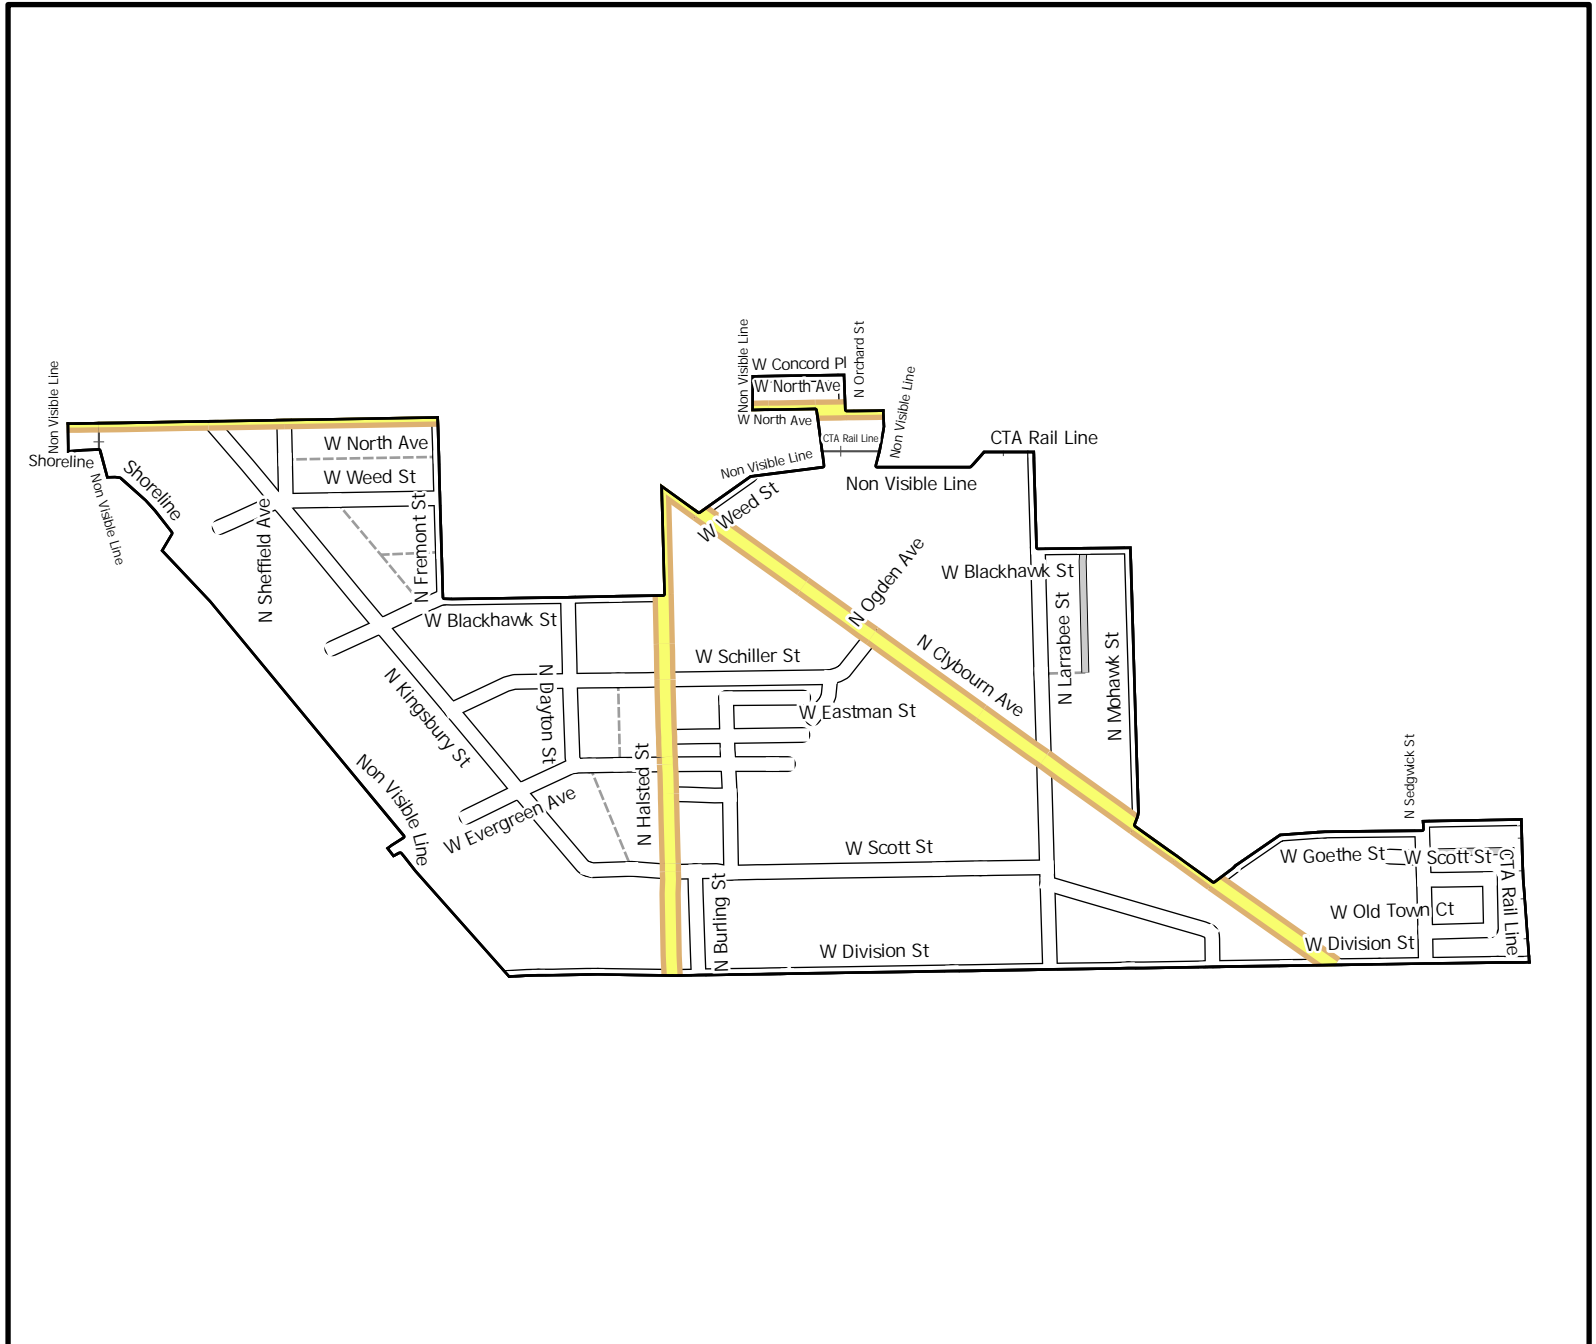

Date: 1/31/2023

WARD 27 PCT 9

Legend

-  Precincts
-  Freeway
-  Major Street
-  Local Street
-  Ramp
-  Service Drive
-  Alley
-  Waterways
-  Railroad

Board of Elections - City of Chicago
 69 W Washington, Suite 600,
 Chicago, IL 60602
 312-269-7900
www.chicagoelections.gov