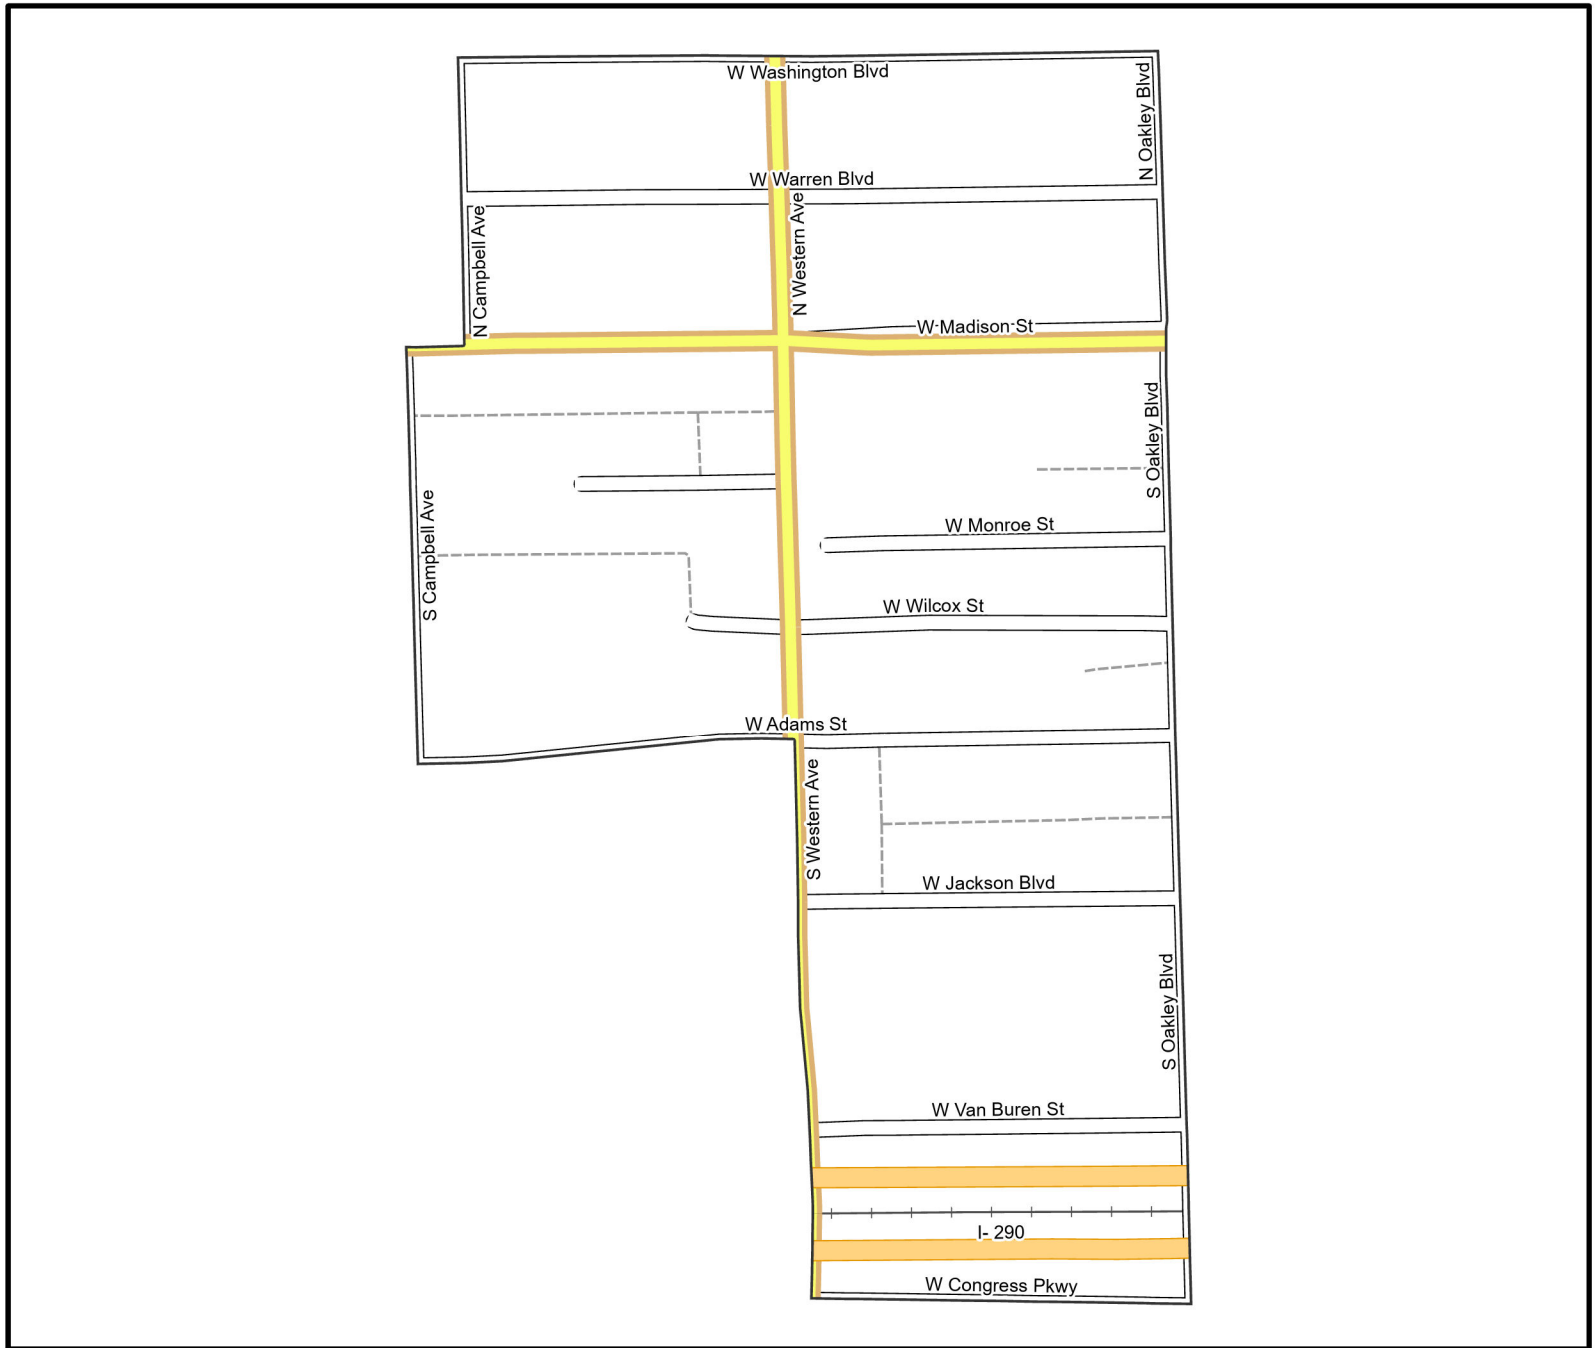

WARD 27 PCT 17

1. Legend
2. Precincts
   - Freeway
   - Major Street
   - Local Street
   - Ramp
   - Service Drive
   - Alley
   - Waterways
   - Railroad

Board of Elections - City of Chicago
69 W Washington, Suite 600,
Chicago, IL 60602
312-269-7900
www.chicagoelections.gov

Date: 1/31/2023