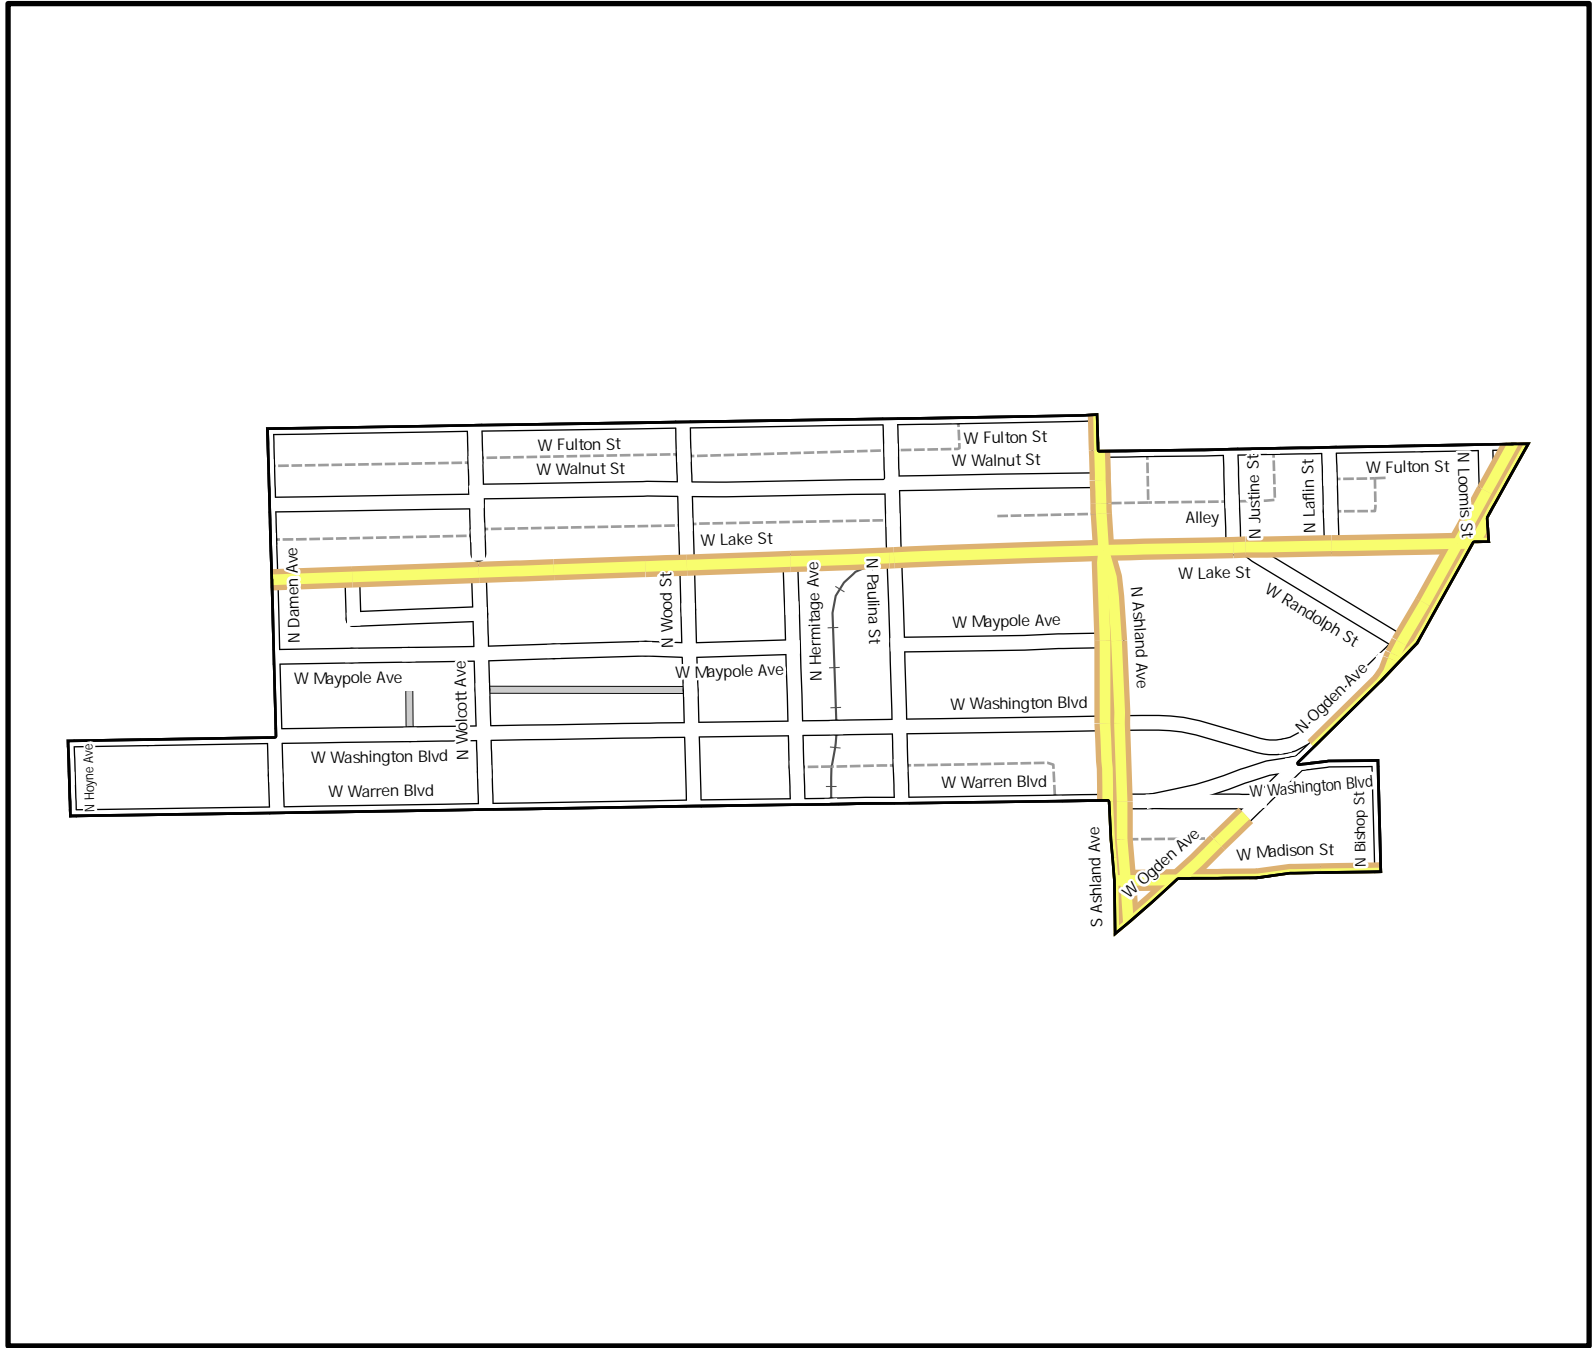

WARD 27 PCT 4

1. Legend
2. Precincts
   - Freeway
   - Major Street
   - Local Street
   - Ramp
   - Service Drive
   - Alley
   - Waterways
   - Railroad

Board of Elections - City of Chicago
69 W Washington, Suite 600,
Chicago, IL 60602
312-269-7900
www.chicagoelections.gov

Date: 1/31/2023