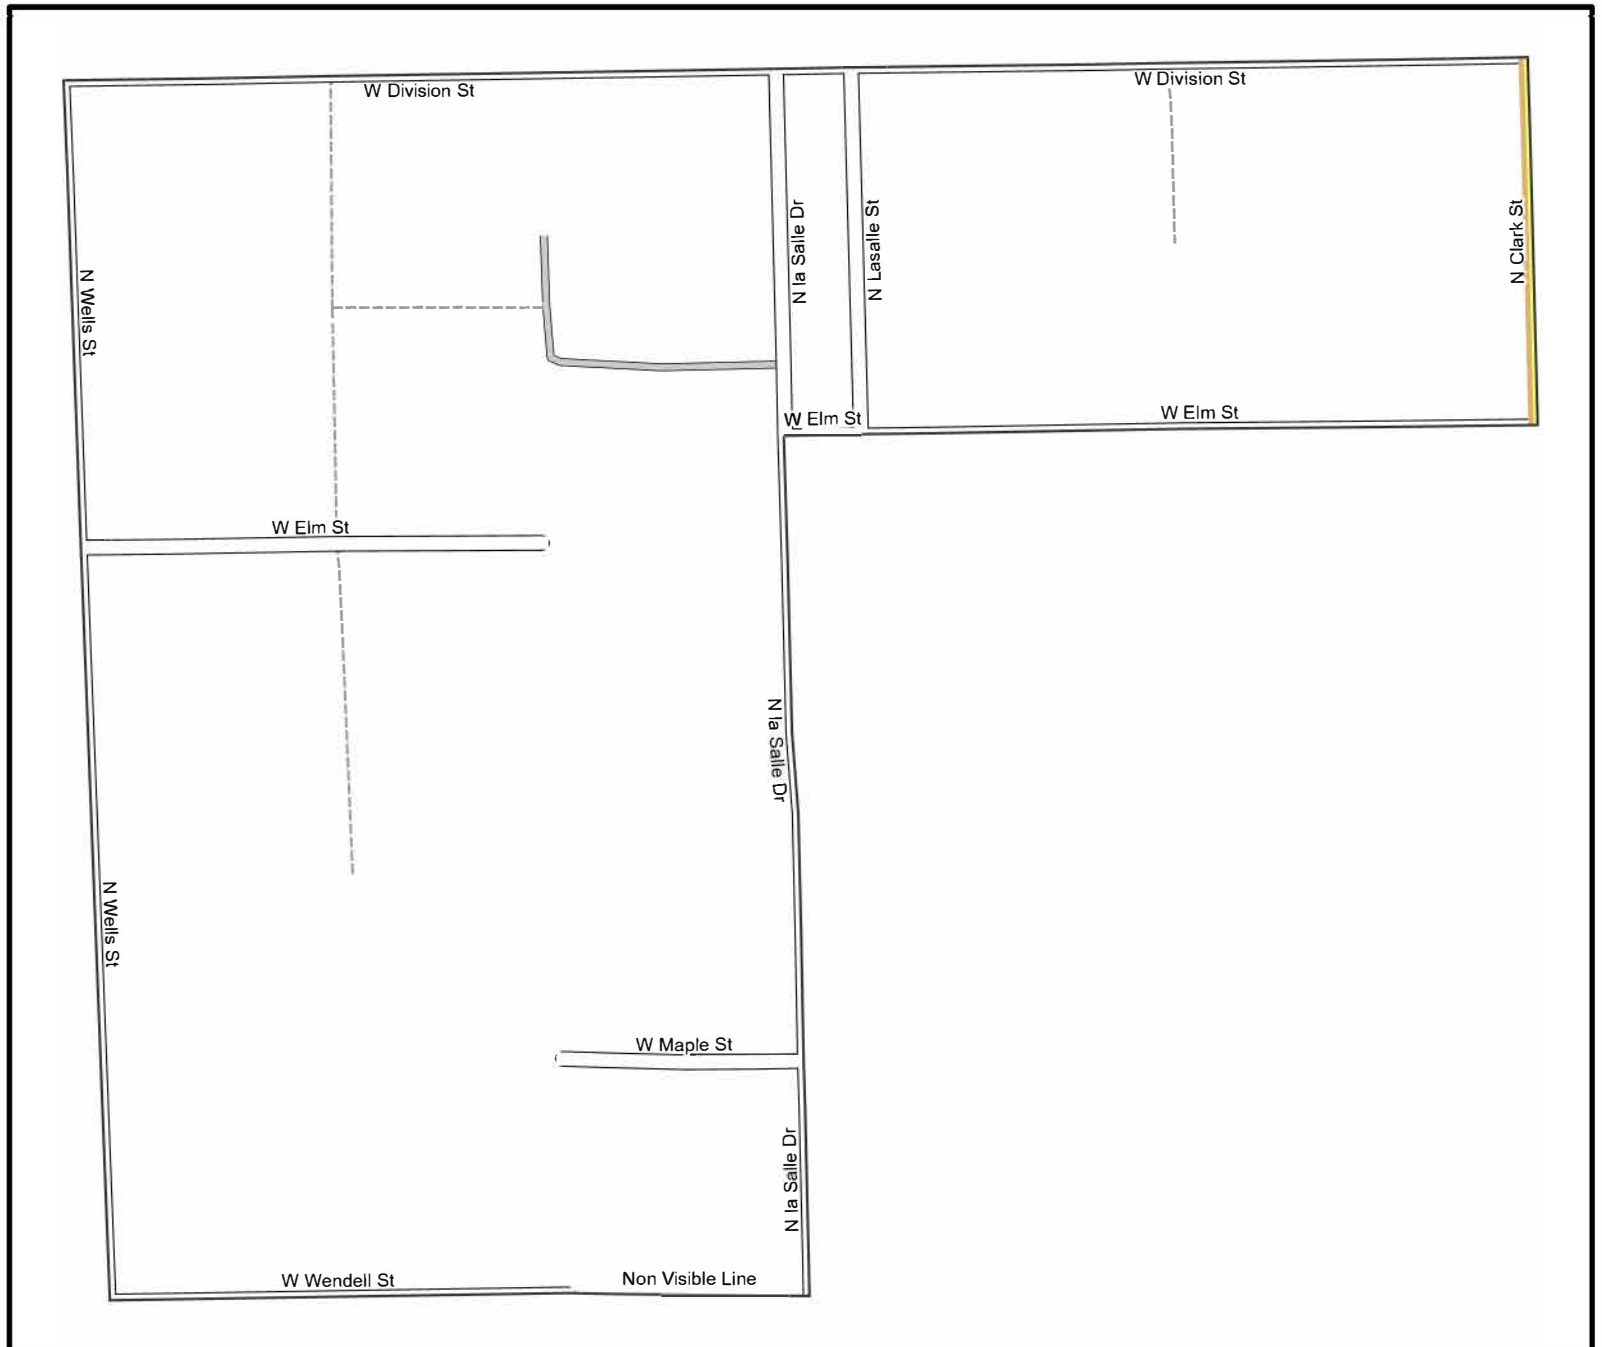

WARD 27 PCT 12

Legend

- Precincts
- Freeway
- Major Street
- Local Street
- Ramp
- Service Drive
- Alley
- Waterways
- Railroad

Board of Elections - City of
Chicago
69 W Washington, Suite 600,
Chicago, IL 60602
312-269-7900
www.chicagoelections.gov

Date: 1/31/2023