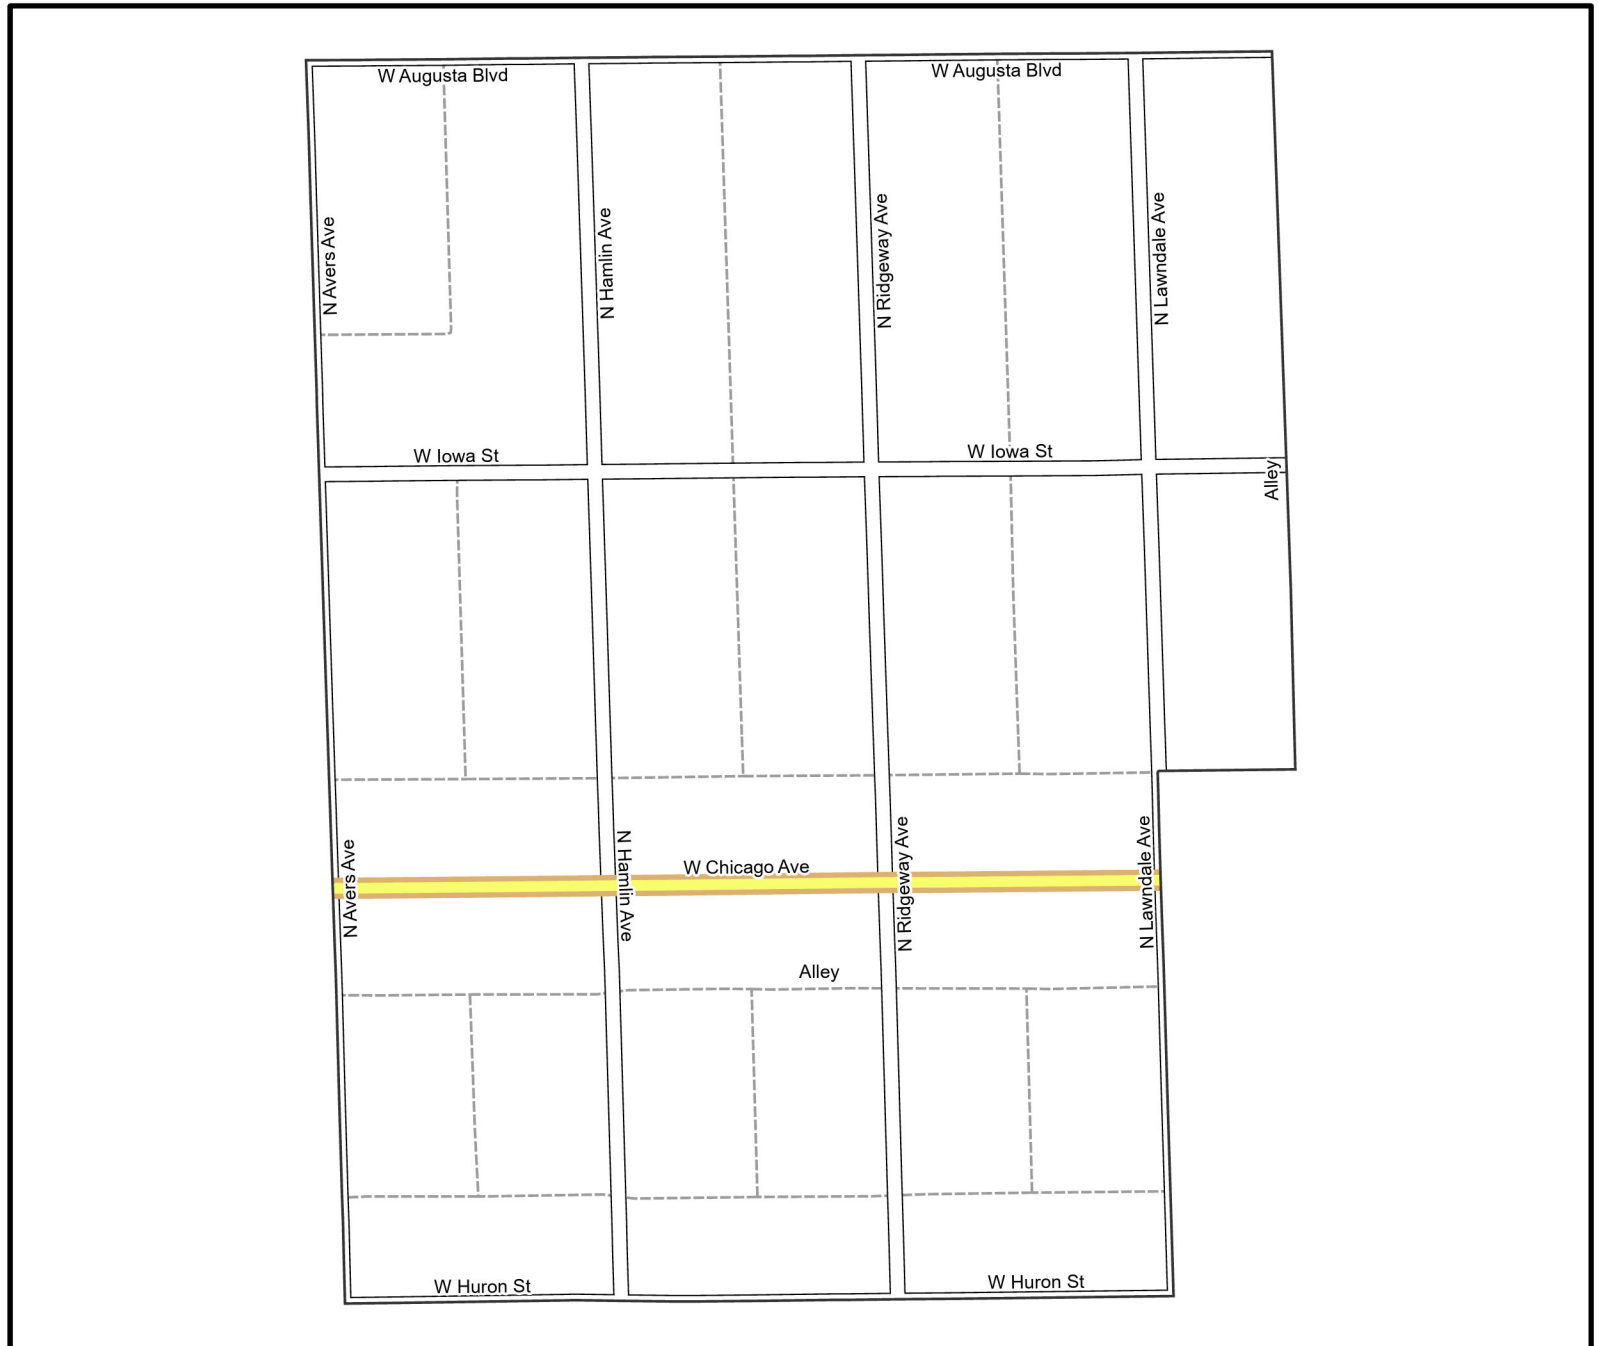

WARD 27 PCT 19

1. Legend
2. Precincts
   - Freeway
   - Major Street
   - Local Street
   - Ramp
   - Service Drive
   - Alley
   - Waterways
   - Railroad

Board of Elections - City of Chicago
69 W Washington, Suite 600,
Chicago, IL 60602
312-269-7900
www.chicagoelections.gov

Date: 1/31/2023