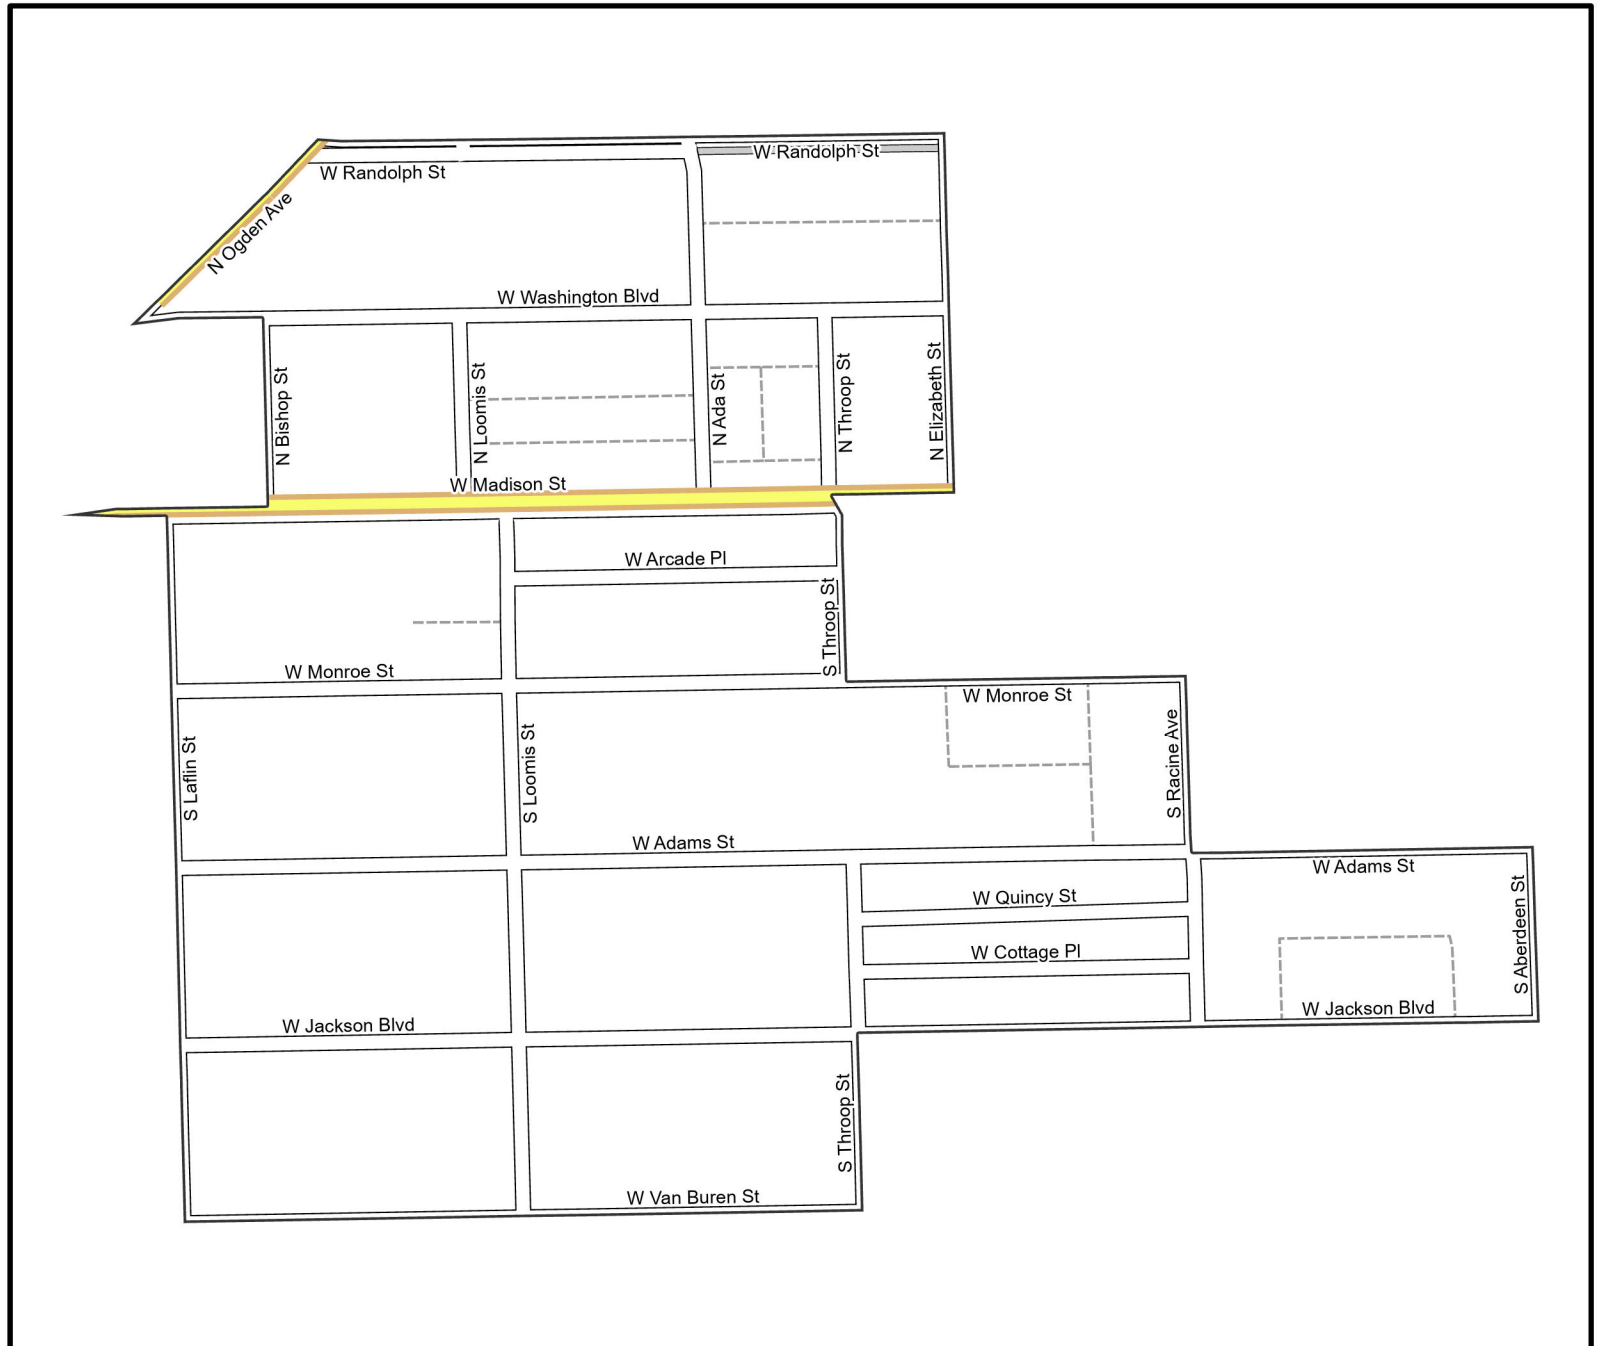

WARD 27 PCT 2

Legend

- Precincts
- Freeway
- Major Street
- Local Street
- Ramp
- Service Drive
- Alley
- Waterways
- Railroad

Board of Elections - City of Chicago
69 W Washington, Suite 600,
Chicago, IL 60602
312-269-7900
www.chicagoelections.gov

Date: 1/31/2023