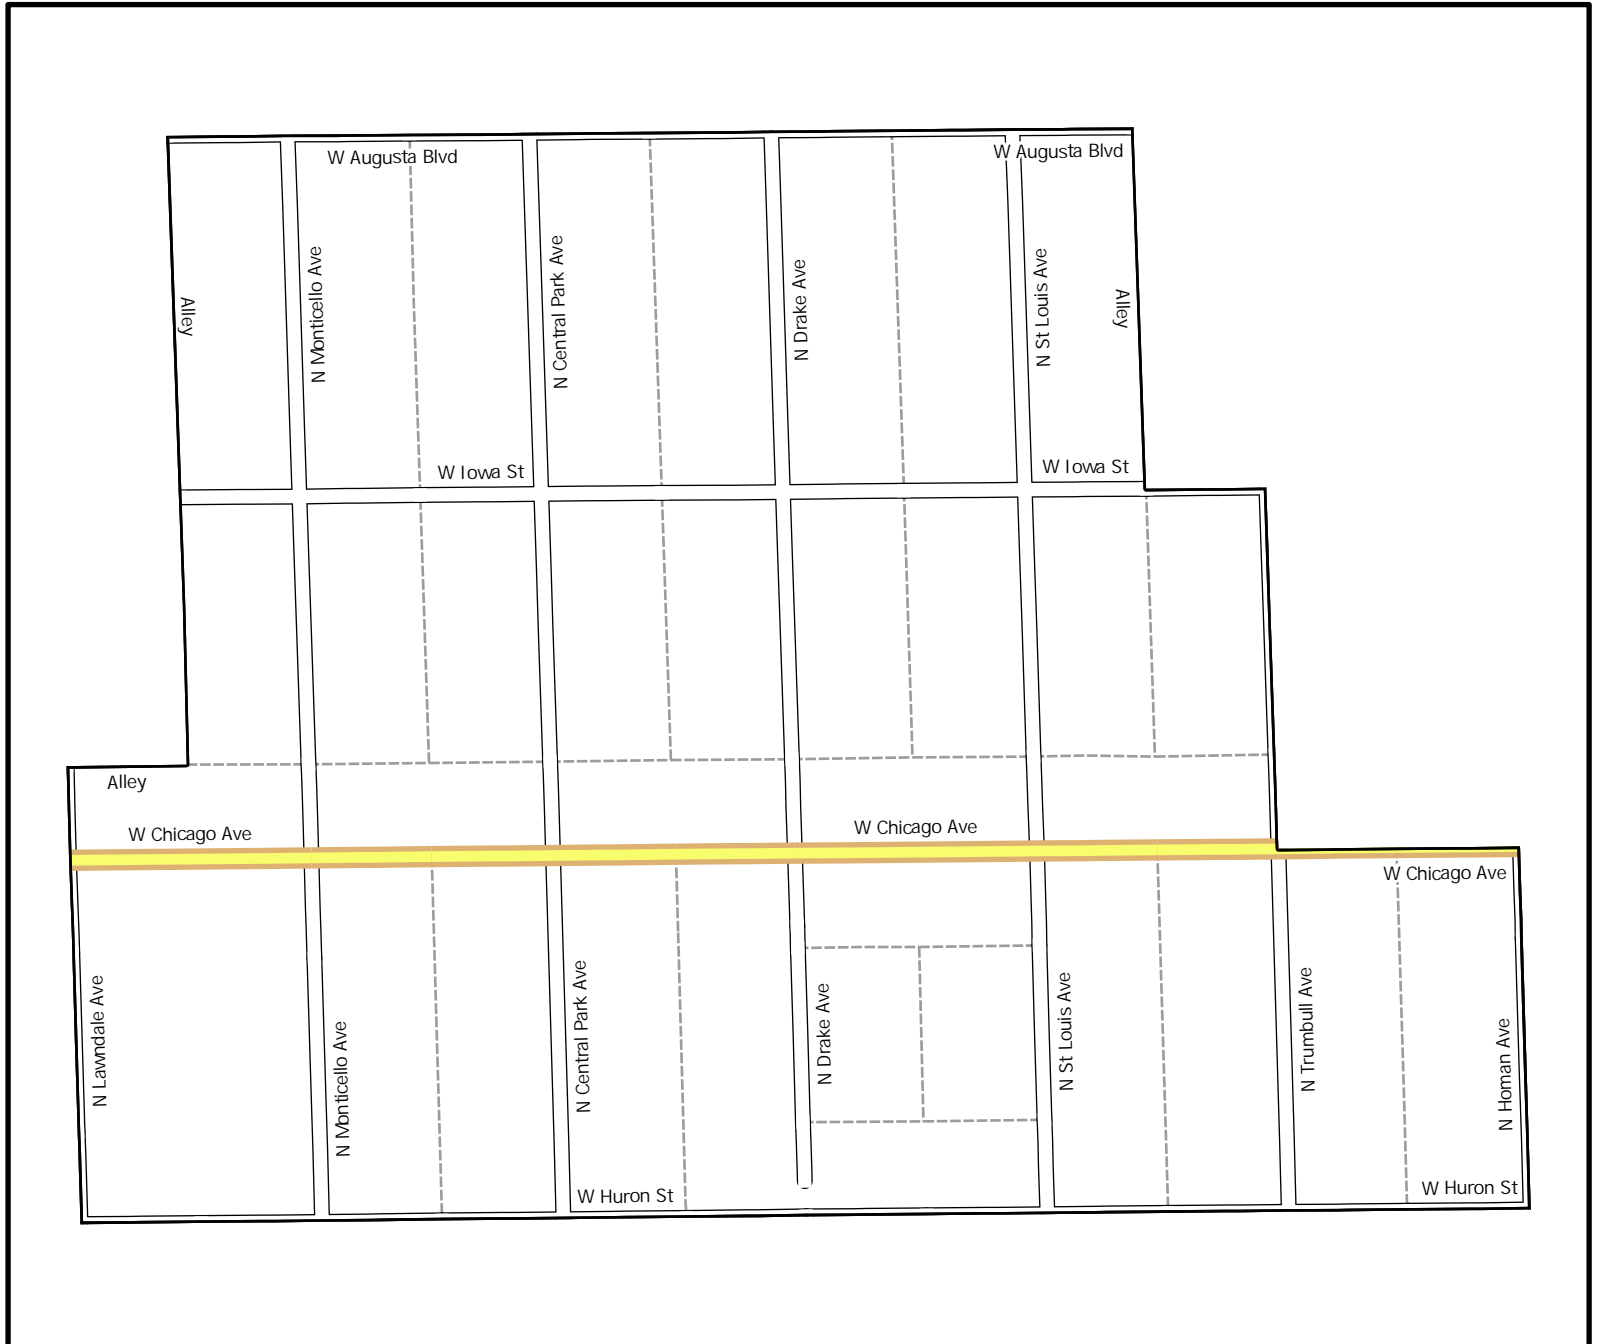

Date: 1/31/2023

WARD 27 PCT 3

Legend

-  Precincts
-  Freeway
-  Major Street
-  Local Street
-  Ramp
-  Service Drive
-  Alley
-  Waterways
-  Railroad

Board of Elections - City of Chicago
 69 W Washington, Suite 600,
 Chicago, IL 60602
 312-269-7900
www.chicagoelections.gov