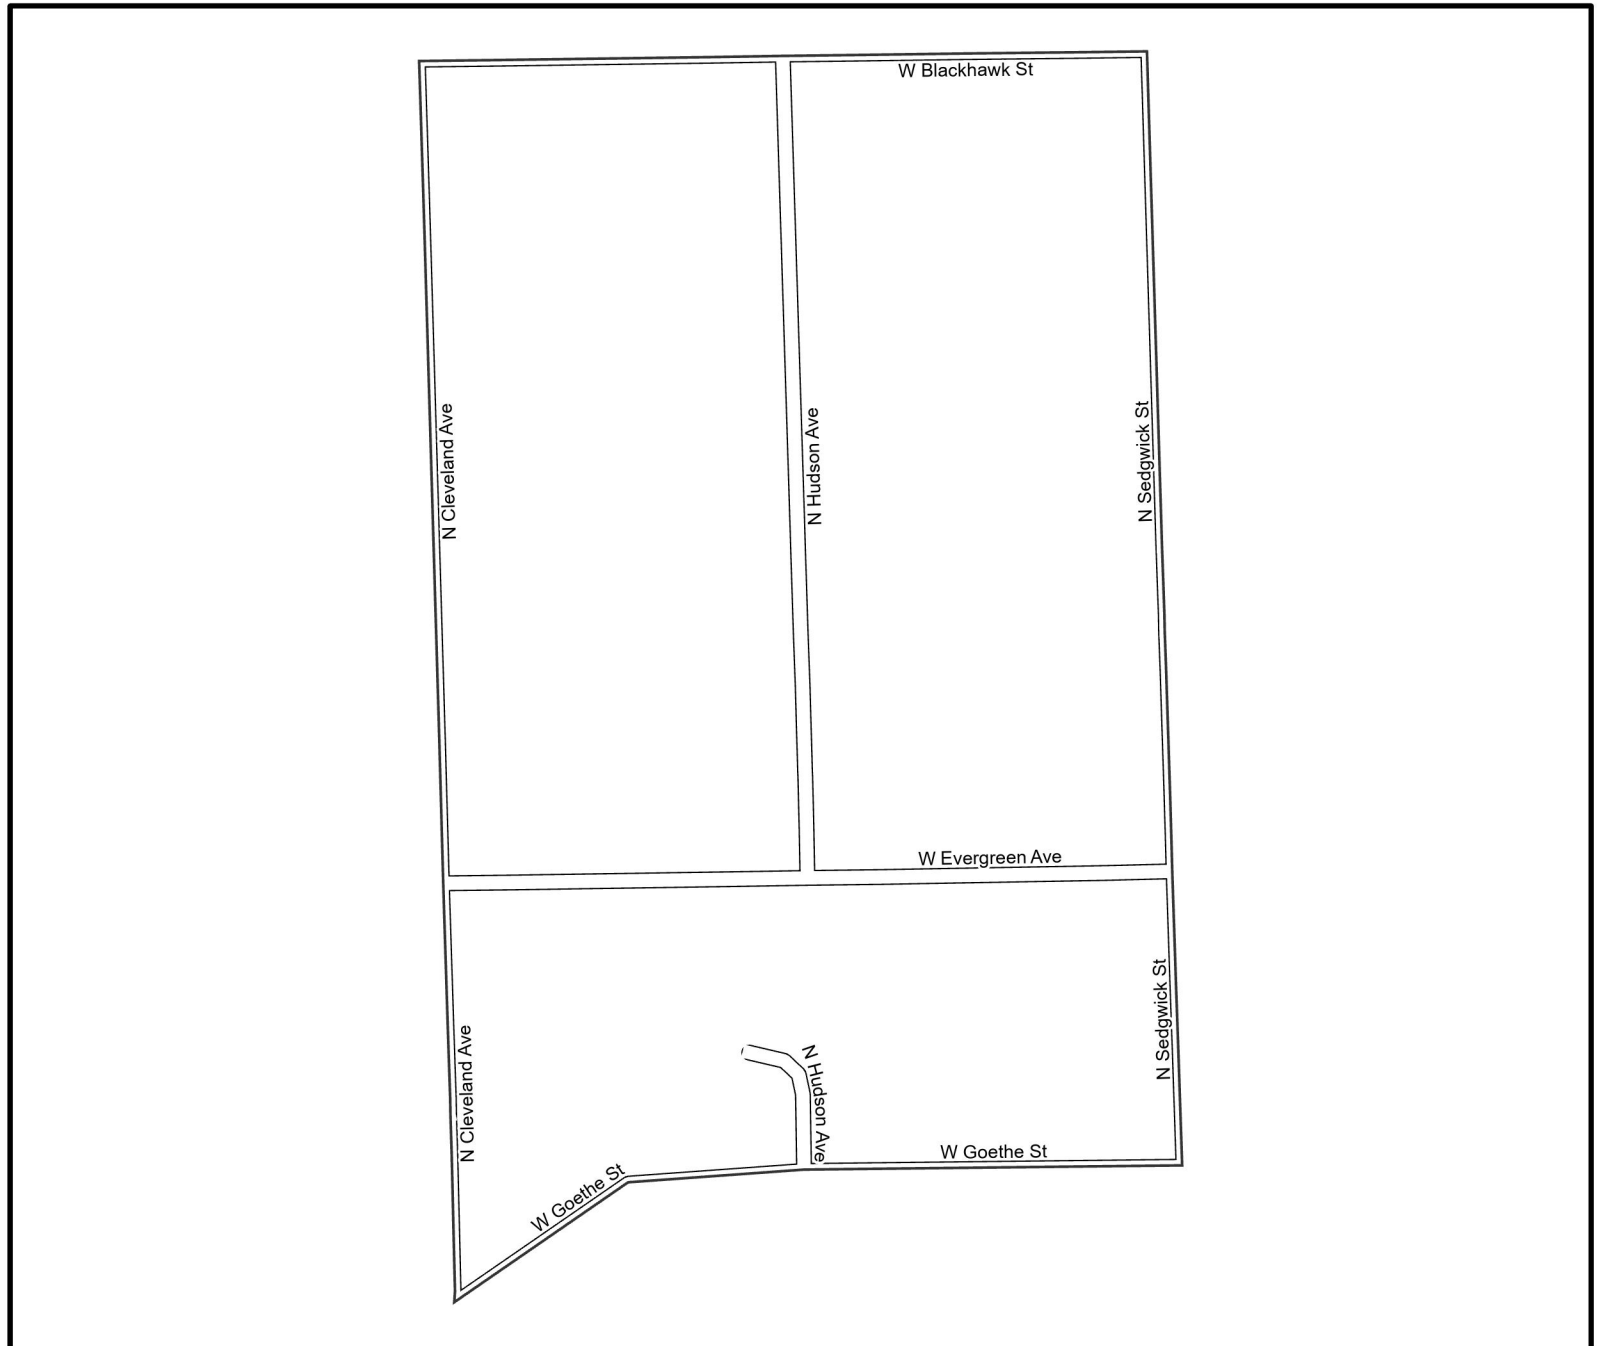

Date: 1/31/2023

0 510 1,020 US Feet

WARD 27 PCT 21

- Legend
- Precincts
 - Freeway
 - Major Street
 - Local Street
 - Ramp
 - Service Drive
 - Alley
 - Waterways
 - Railroad

Board of Elections - City of Chicago
69 W Washington, Suite 600,
Chicago, IL 60602
312-269-7900
www.chicagoelections.gov