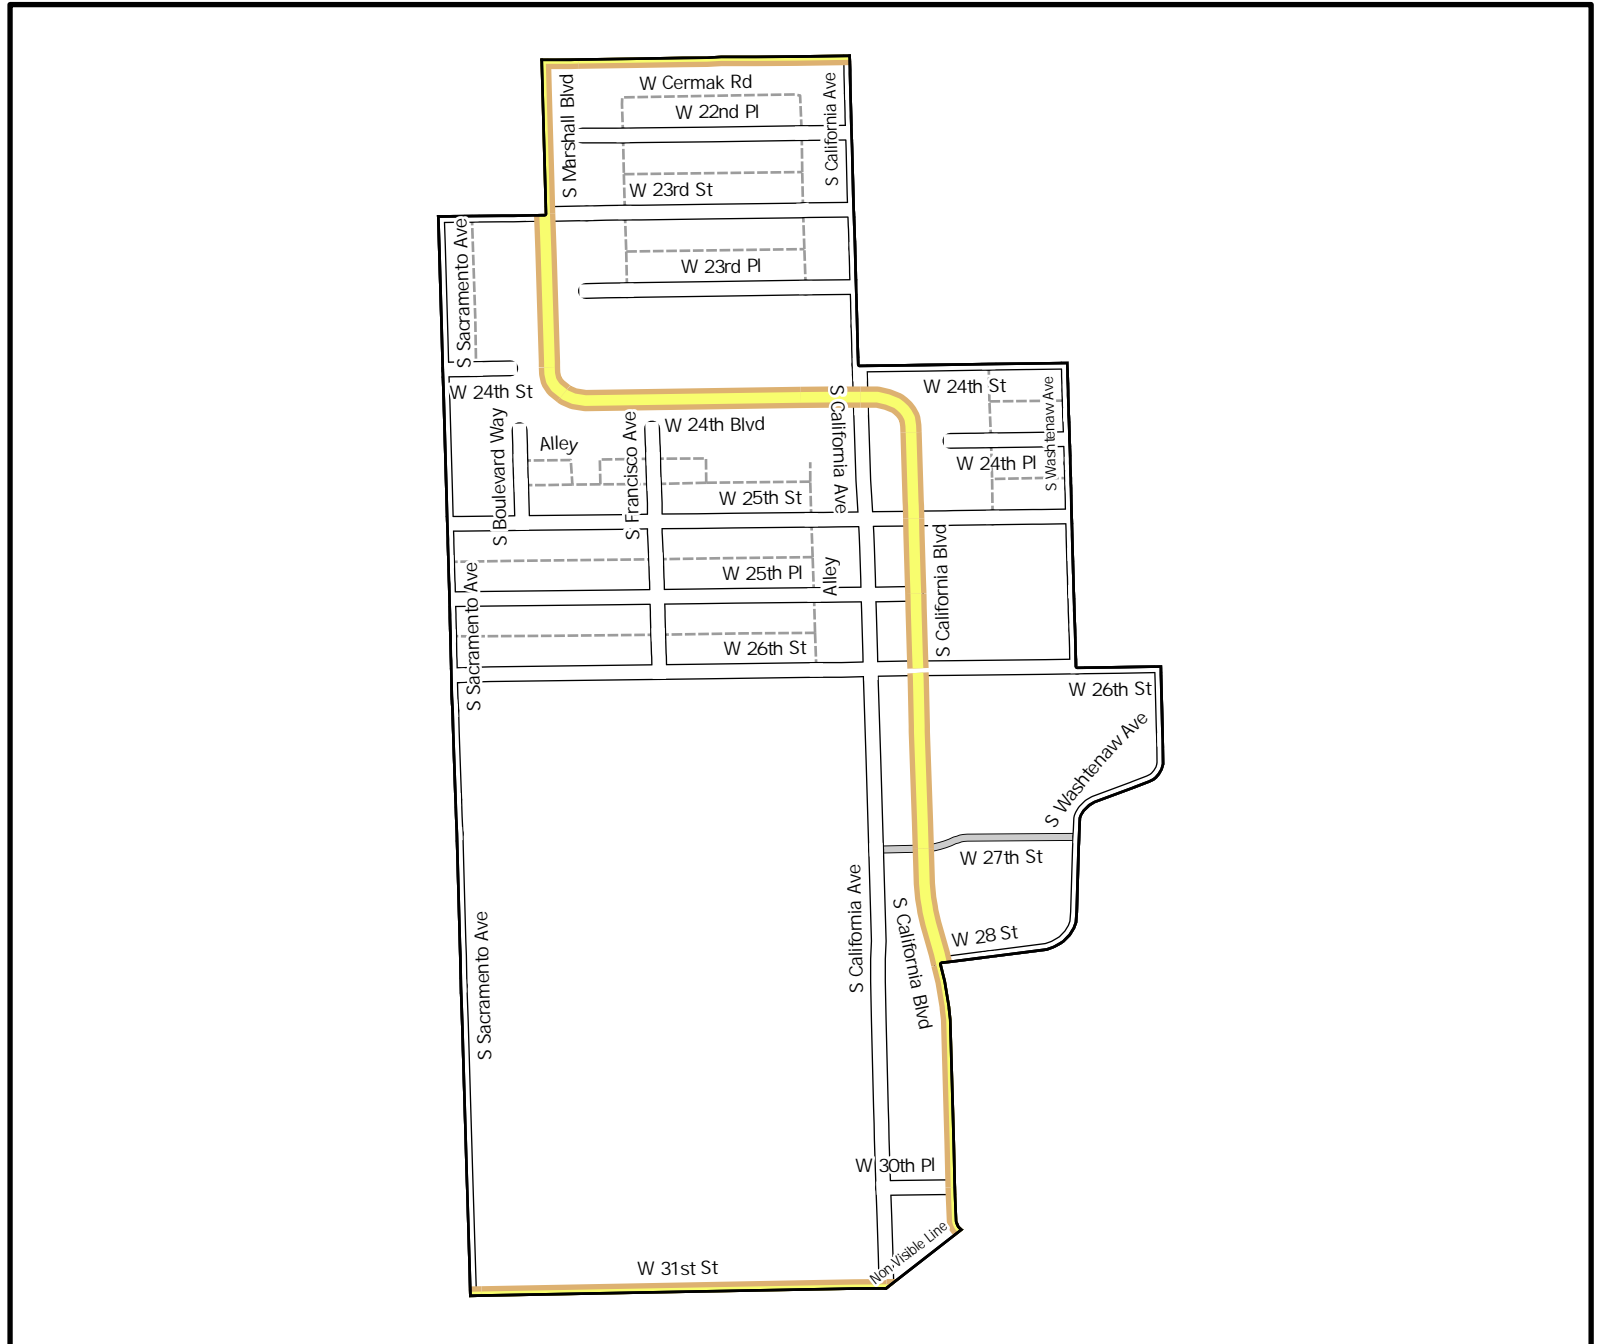

WARD 24 PCT 19

Legend

- Precincts
- Freeway
- Major Street
- Local Street
- Ramp
- Service Drive
- Alley
- Waterways
- Railroad

Board of Elections - City of Chicago
69 W Washington, Suite 600,
Chicago, IL 60602
312-269-7900
www.chicagoelections.gov

Date: 1/31/2023