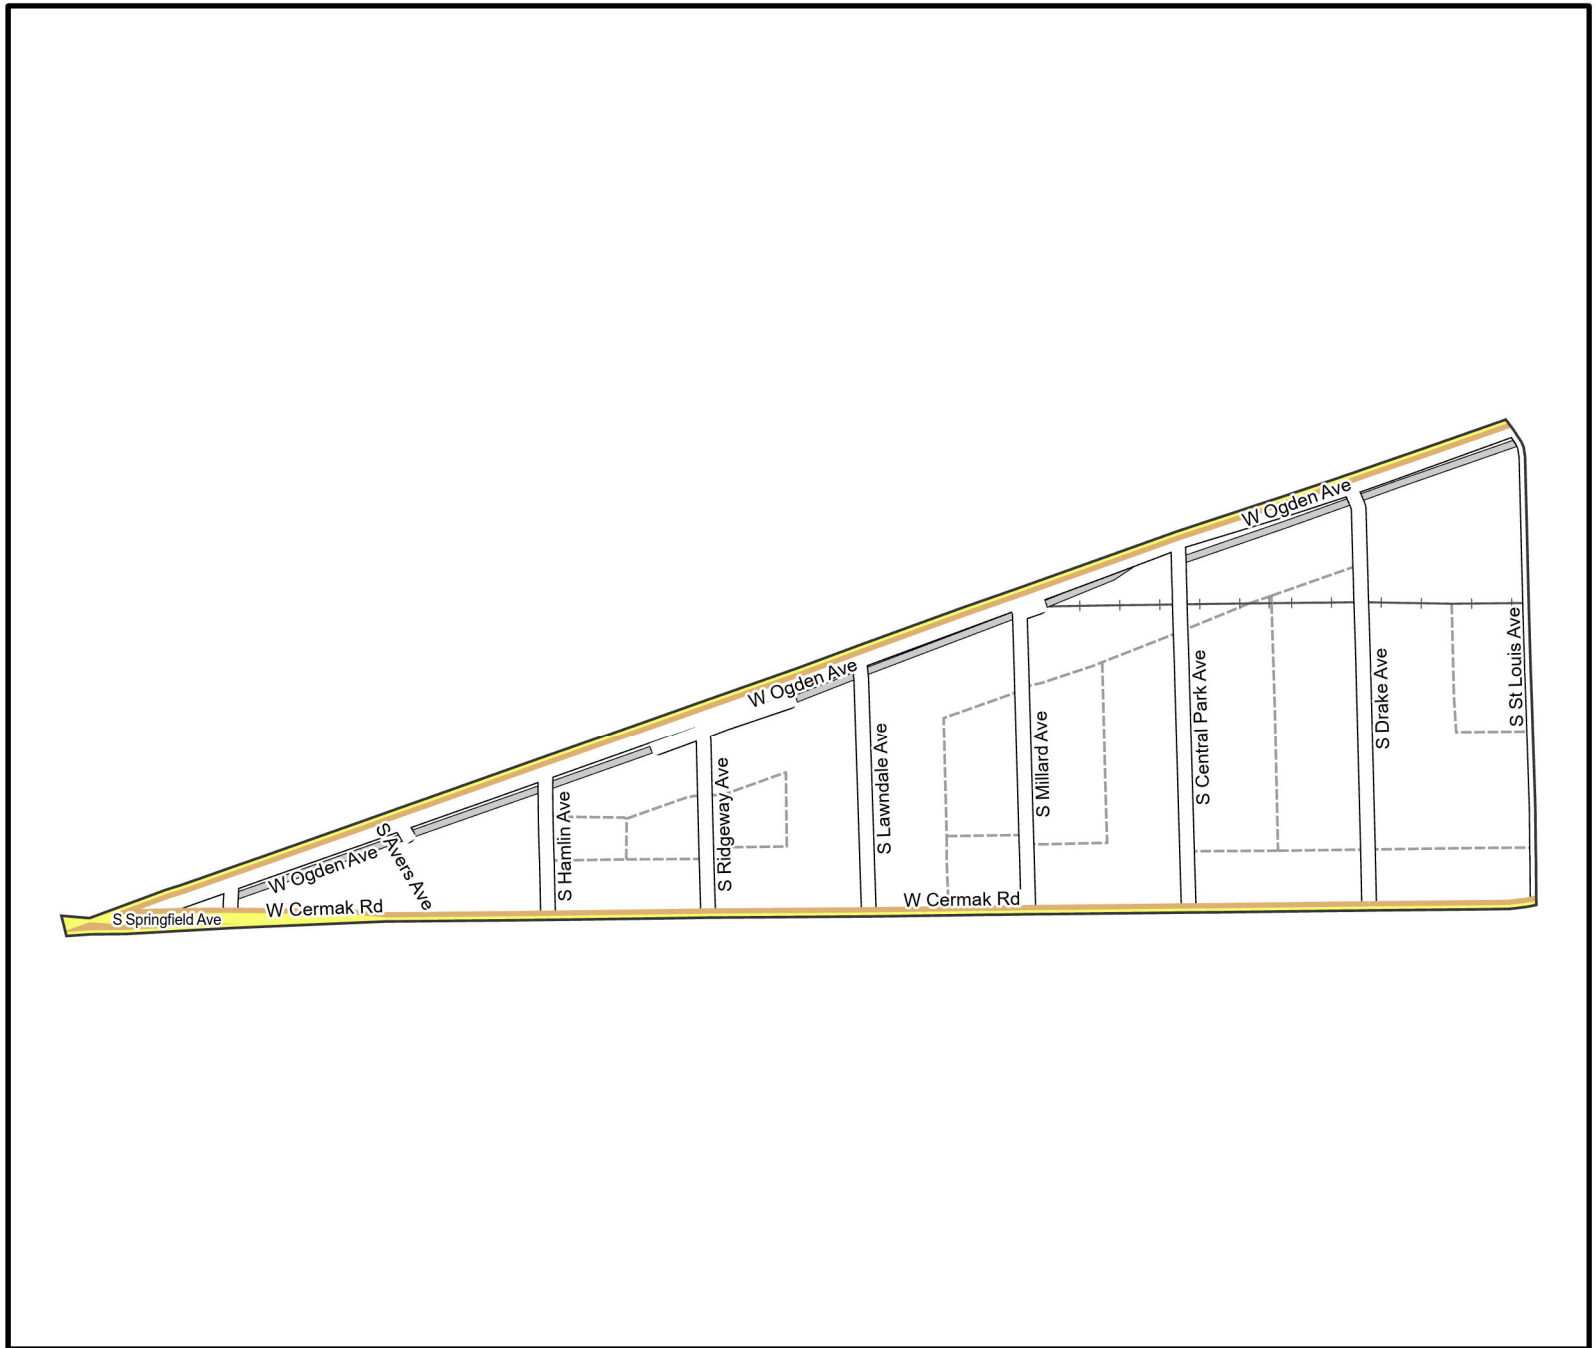

Date: 1/31/2023

WARD 24 PCT 16

Legend

- Precincts
- Freeway
- Major Street
- Local Street
- Ramp
- Service Drive
- Alley
- Waterways
- Railroad

Board of Elections - City of Chicago
69 W Washington, Suite 600,
Chicago, IL 60602
312-269-7900
www.chicagoelections.gov