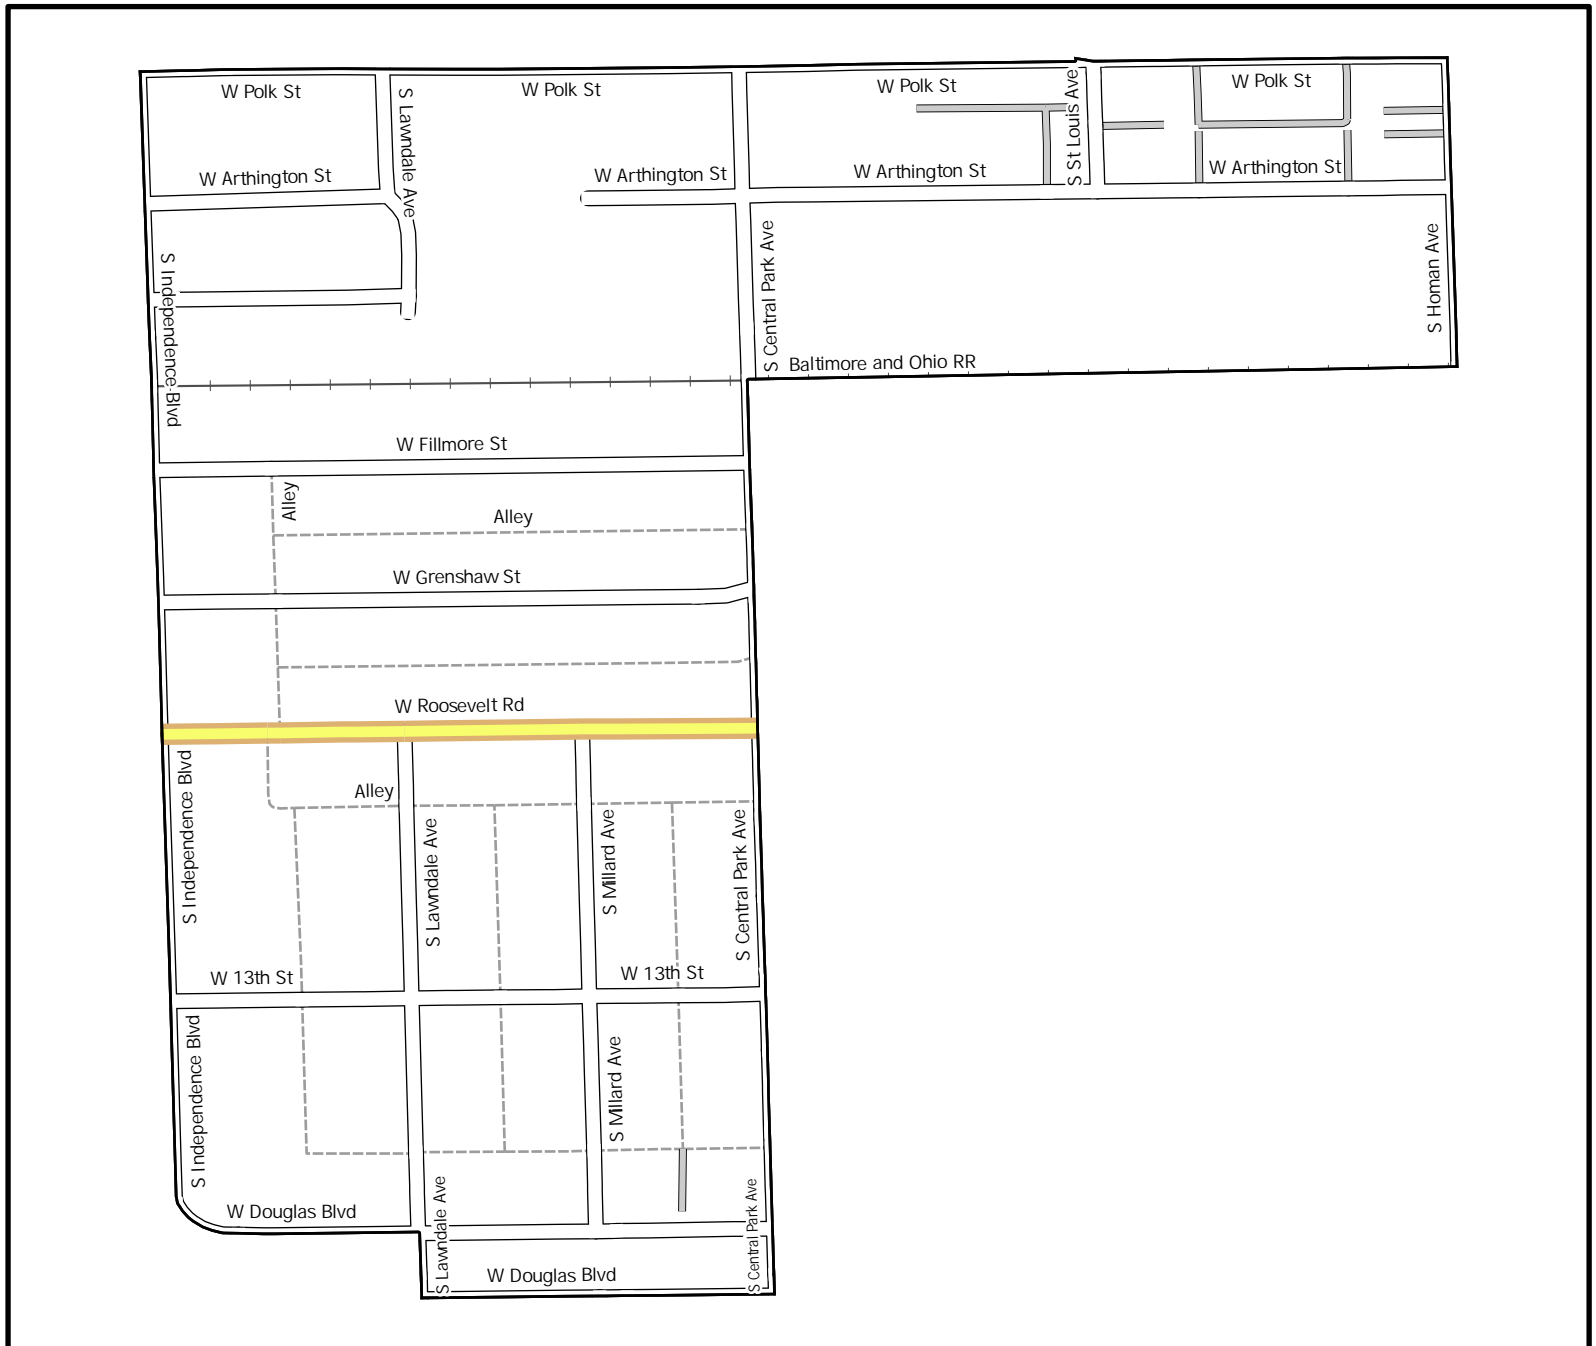

WARD 24 PCT 11

1. Legend
2. Precincts
   - Freeway
   - Major Street
   - Local Street
   - Ramp
   - Service Drive
   - Alley
   - Waterways
   - Railroad

Board of Elections - City of Chicago
69 W Washington, Suite 600,
Chicago, IL 60602
312-269-7900
www.chicagoelections.gov

Date: 1/31/2023