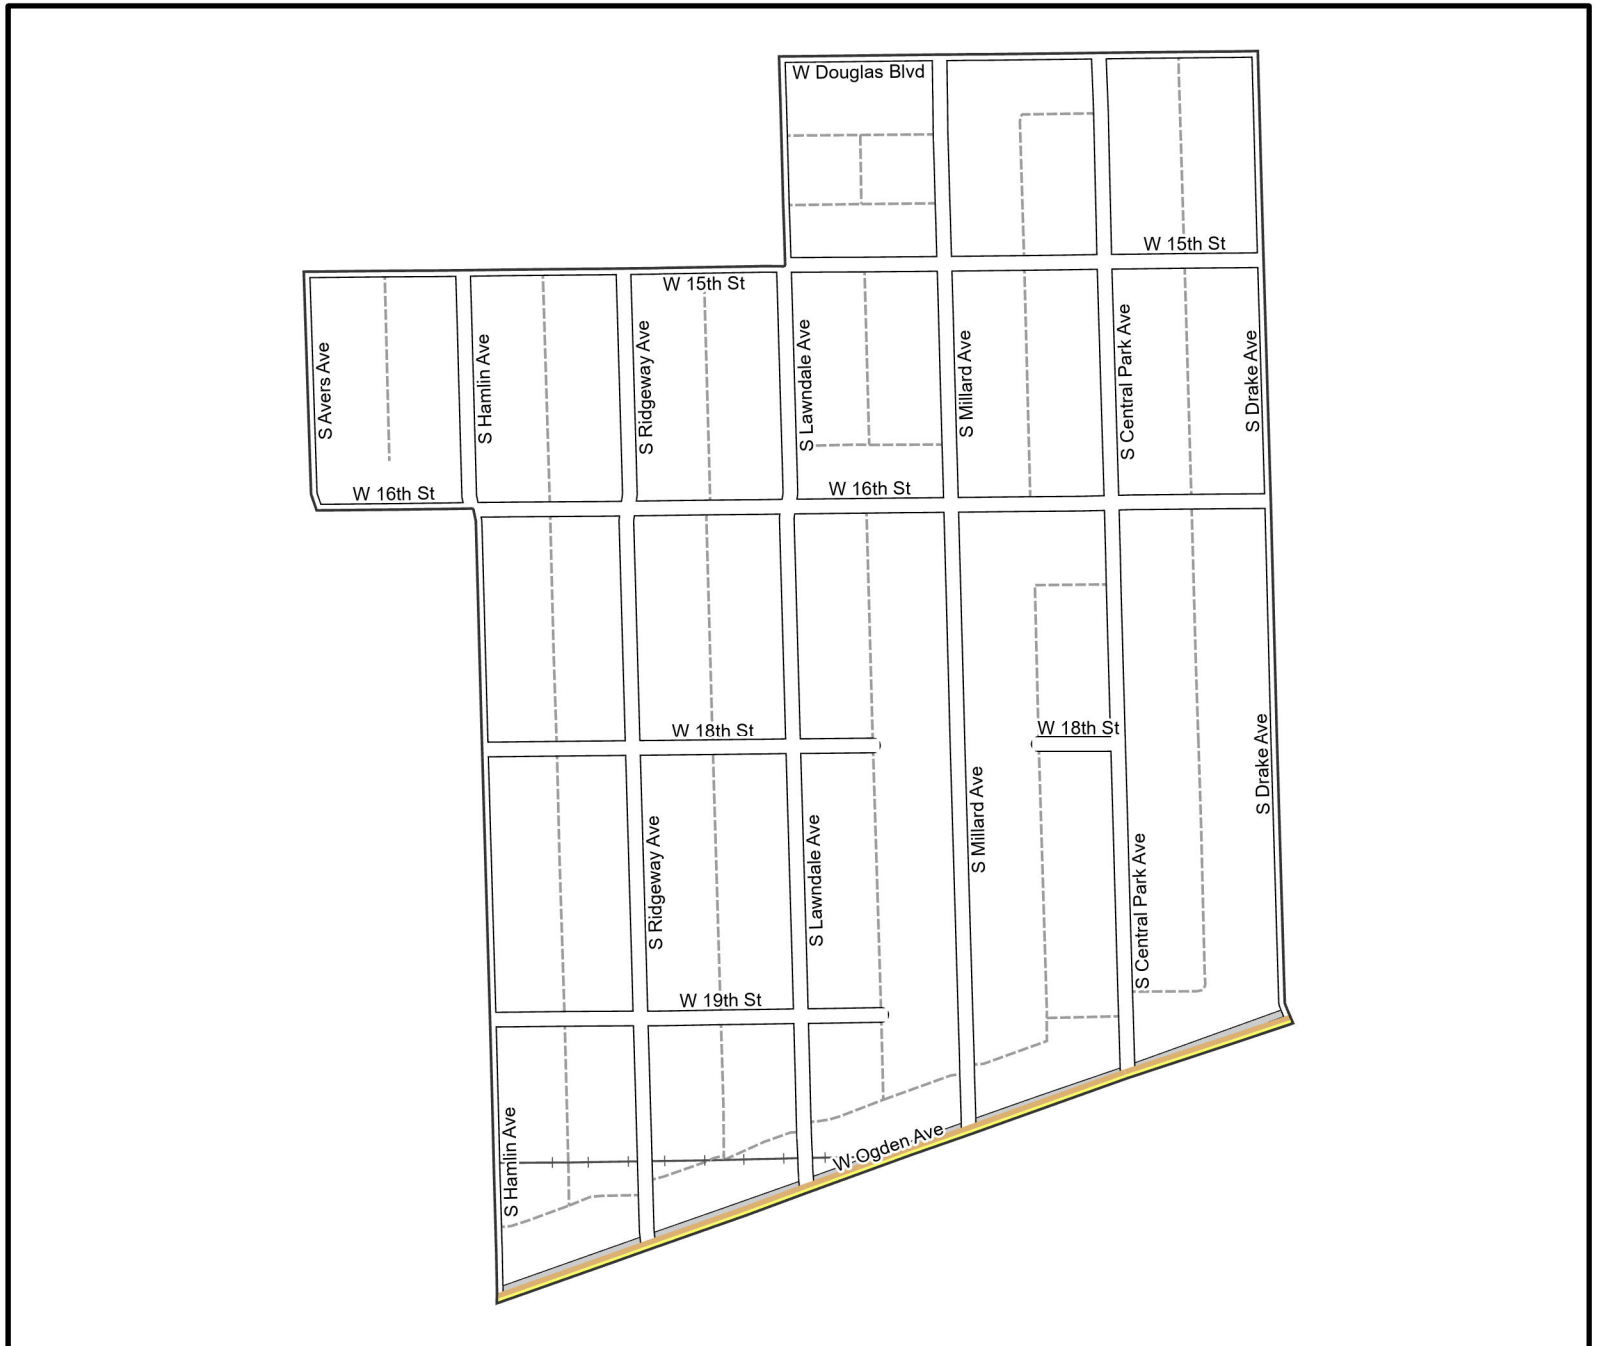

WARD 24 PCT 12

Legend

- Precincts
- Freeway
- Major Street
- Local Street
- Ramp
- Service Drive
- Alley
- Waterways
- Railroad

Board of Elections - City of
Chicago
69 W Washington, Suite 600,
Chicago, IL 60602
312-269-7900
www.chicagoelections.gov

Date: 1/31/2023