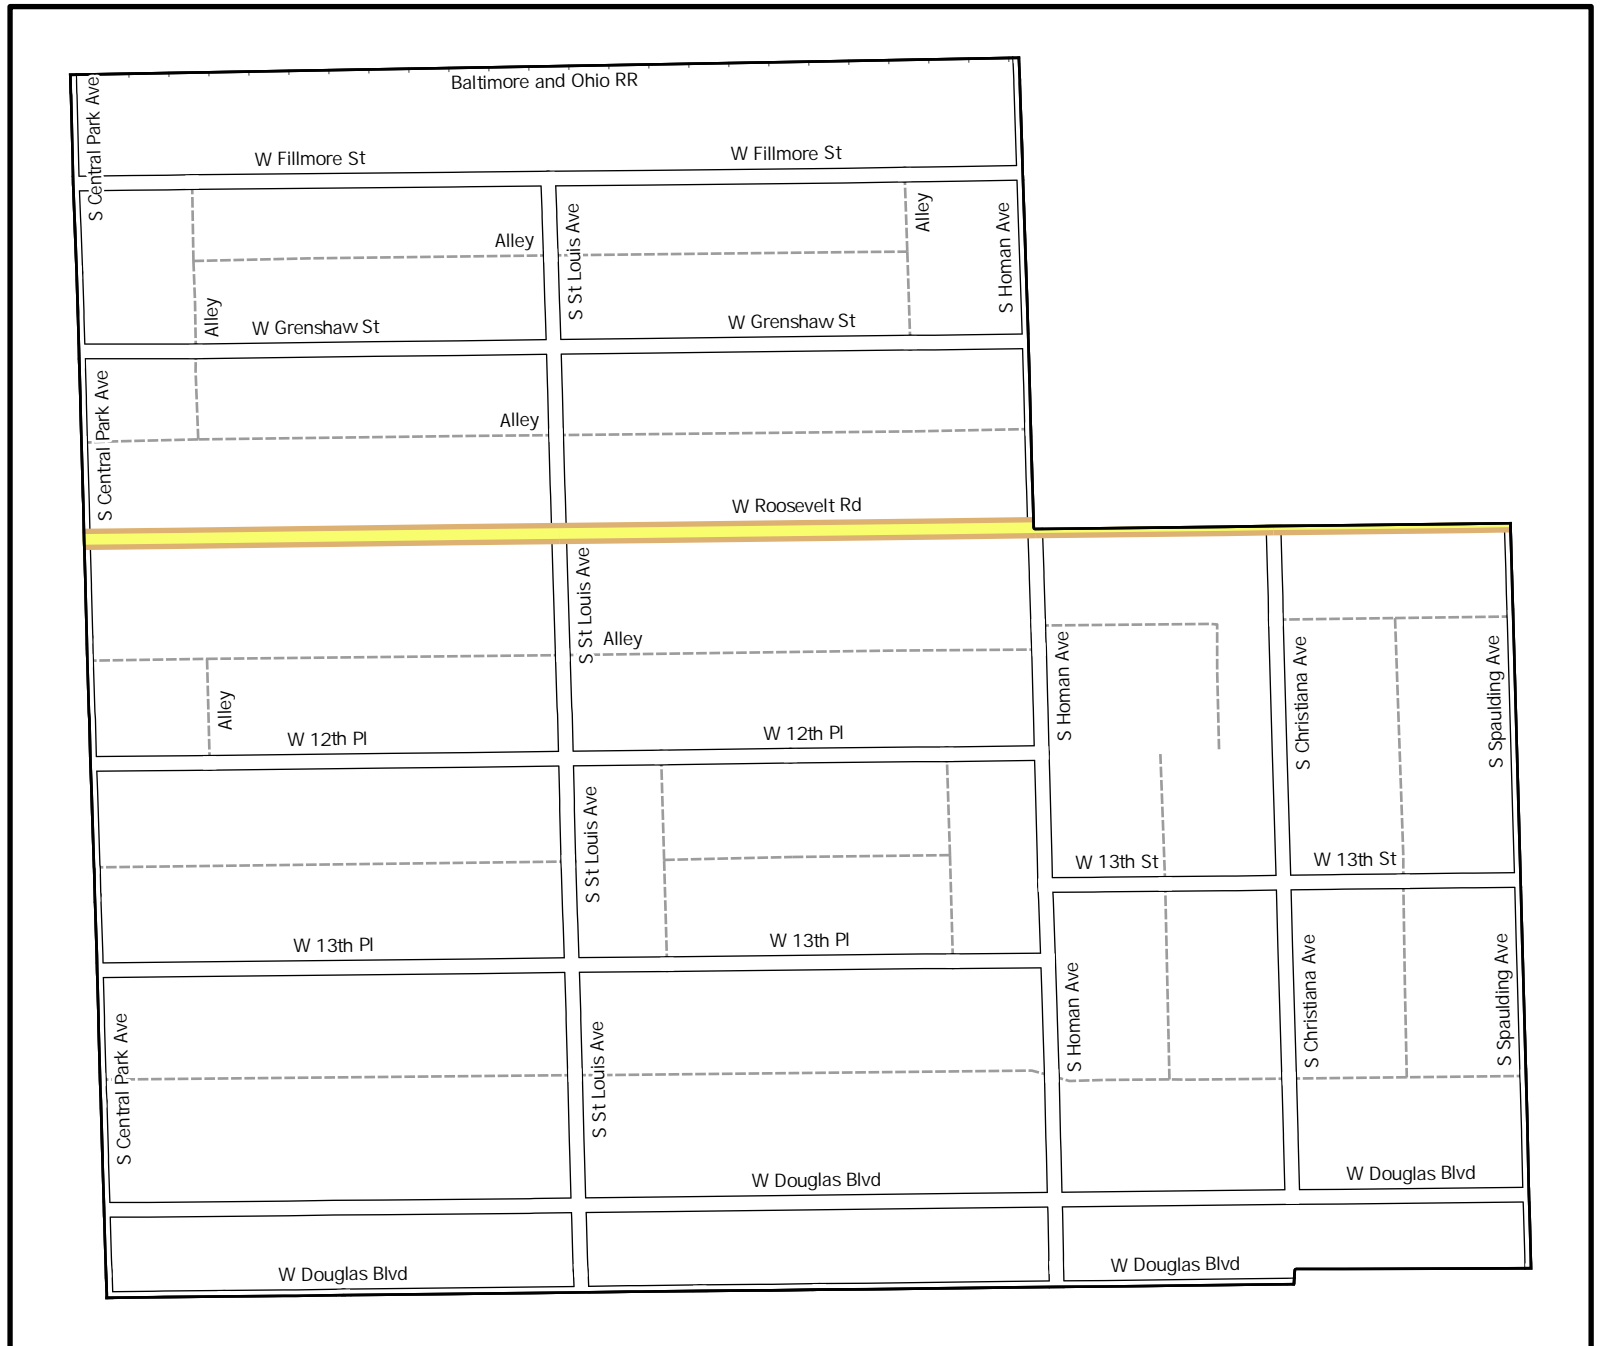

Date: 1/31/2023

WARD 24 PCT 14

Legend

-  Precincts
-  Freeway
-  Major Street
-  Local Street
-  Ramp
-  Service Drive
-  Alley
-  Waterways
-  Railroad

Board of Elections - City of Chicago
 69 W Washington, Suite 600,
 Chicago, IL 60602
 312-269-7900
www.chicagoelections.gov