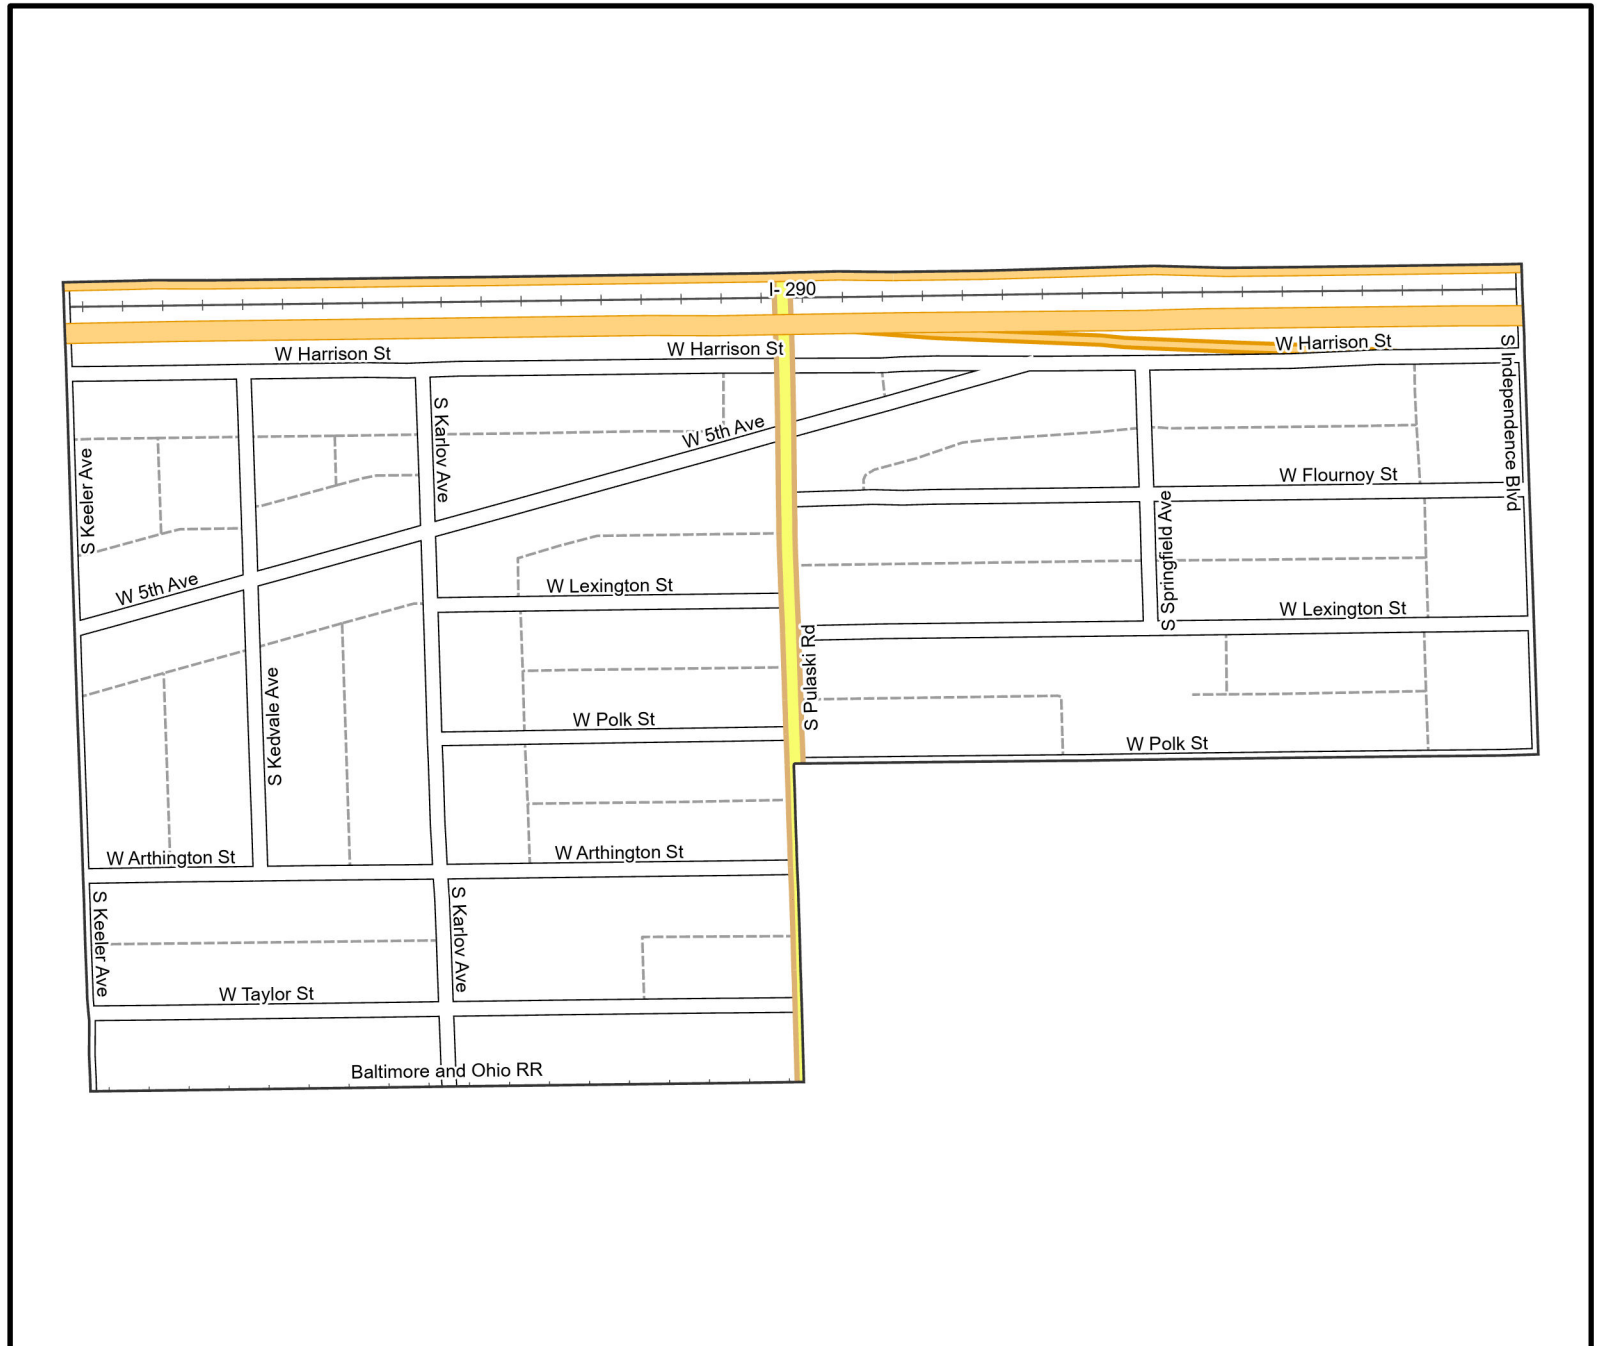

Date: 1/31/2023

WARD 24 PCT 6

Legend

-  Precincts
-  Freeway
-  Major Street
-  Local Street
-  Ramp
-  Service Drive
-  Alley
-  Waterways
-  Railroad

Board of Elections - City of
Chicago
69 W Washington, Suite 600,
Chicago, IL 60602
312-269-7900
www.chicagoelections.gov