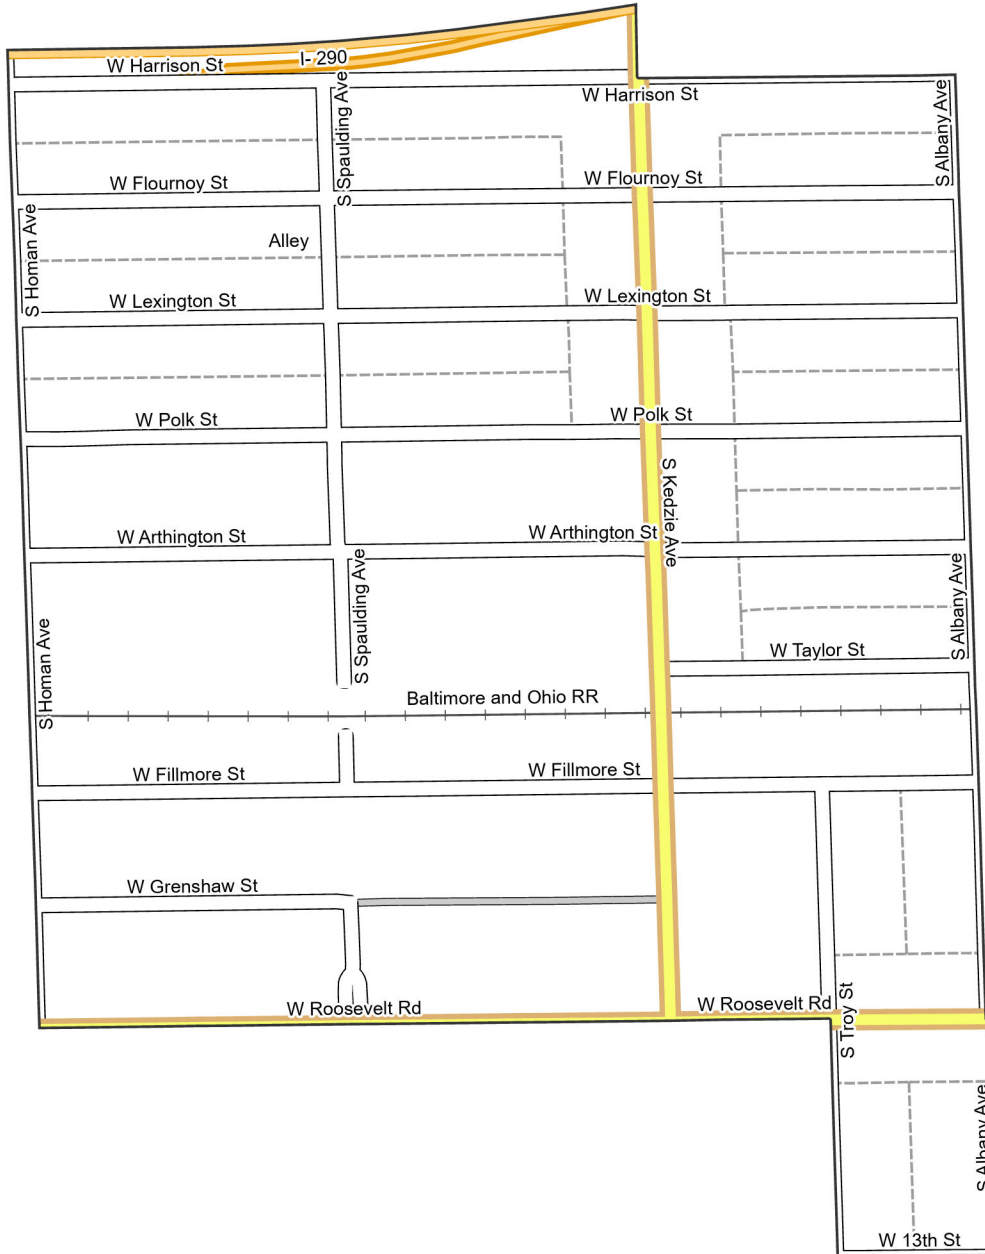

WARD 24 PCT 13

1. Legend
2. Precincts
   - Freeway
   - Major Street
   - Local Street
   - Ramp
   - Service Drive
   - Alley
   - Waterways
   - Railroad

Board of Elections - City of Chicago
69 W Washington, Suite 600,
Chicago, IL 60602
312-269-7900
www.chicagoelections.gov

Date: 1/31/2023