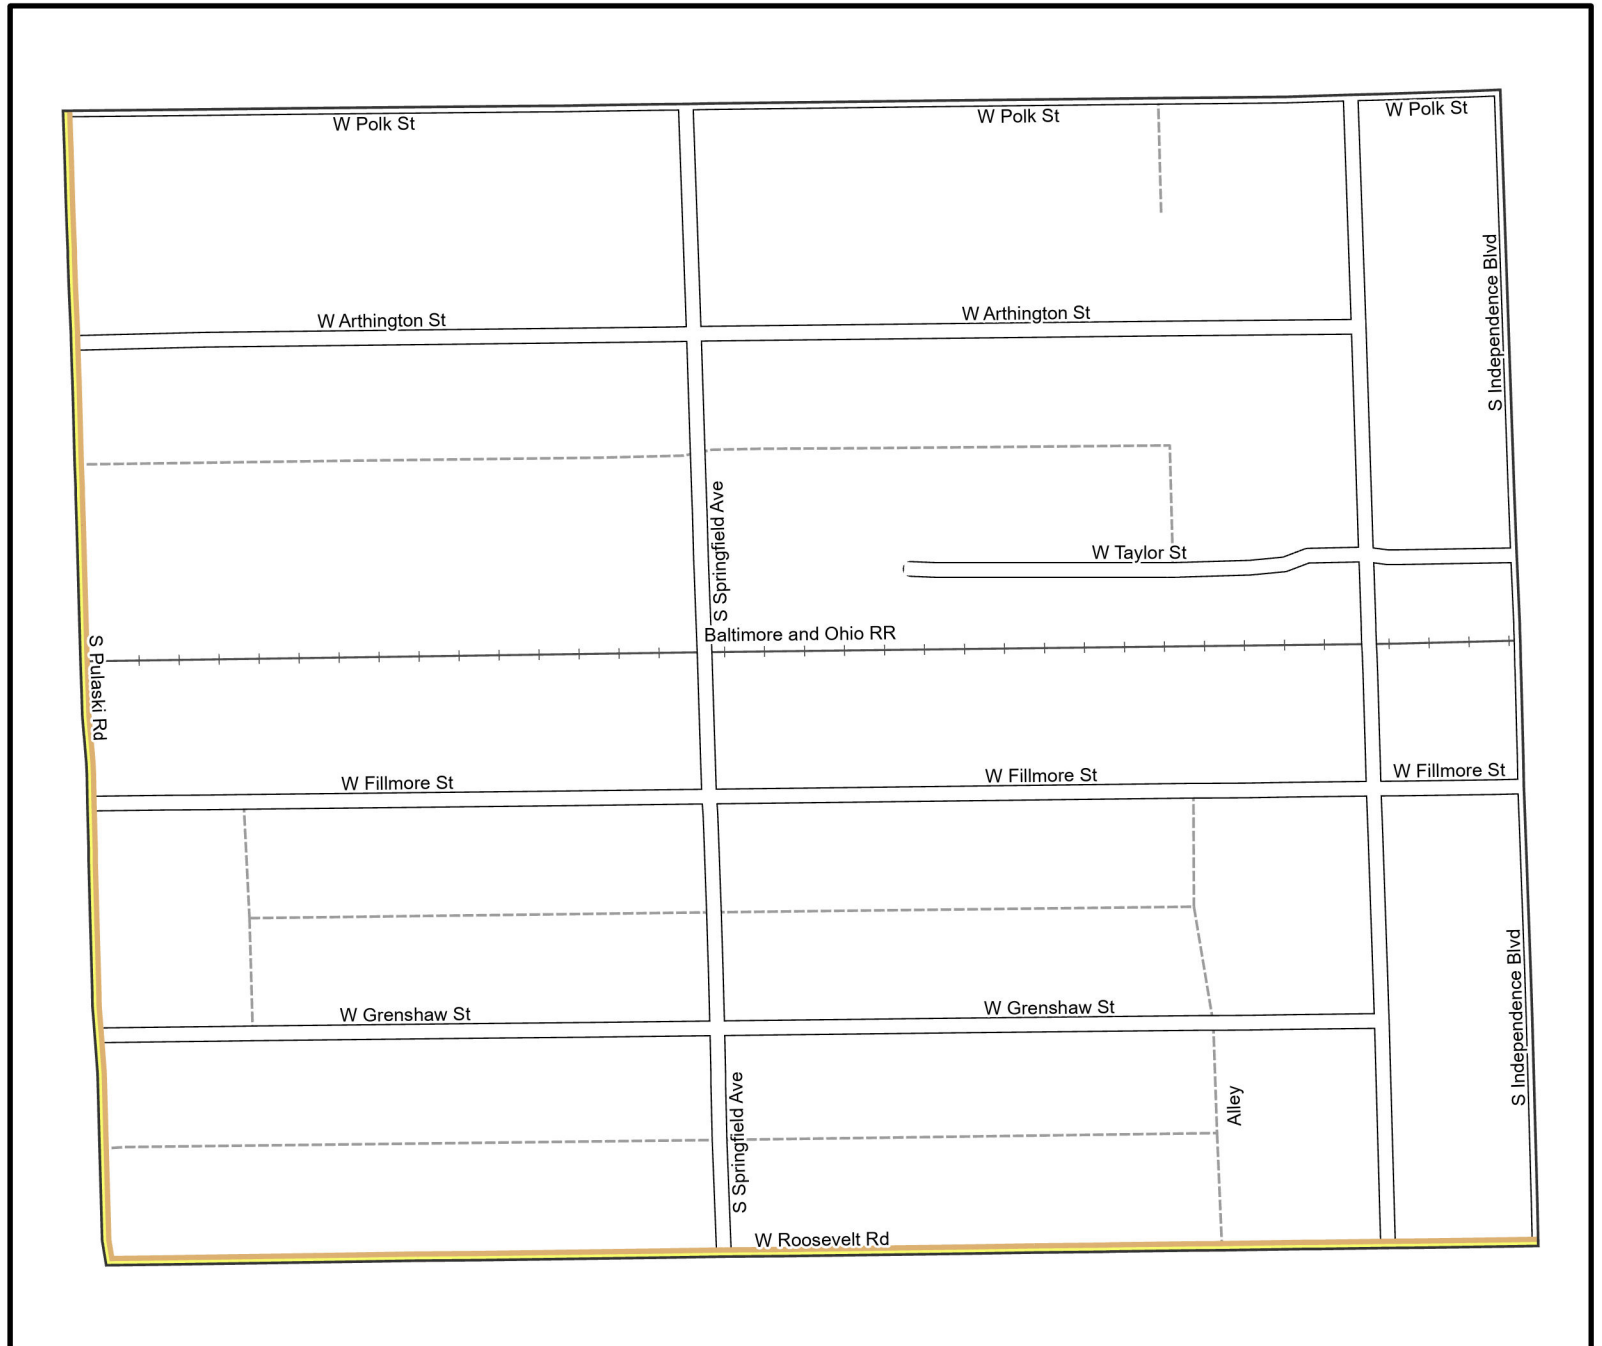

WARD 24 PCT 7

Legend

- Precincts
- Freeway
- Major Street
- Local Street
- Ramp
- Service Drive
- Alley
- Waterways
- Railroad

Board of Elections - City of Chicago
69 W Washington, Suite 600,
Chicago, IL 60602
312-269-7900
www.chicagoelections.gov

Date: 1/31/2023