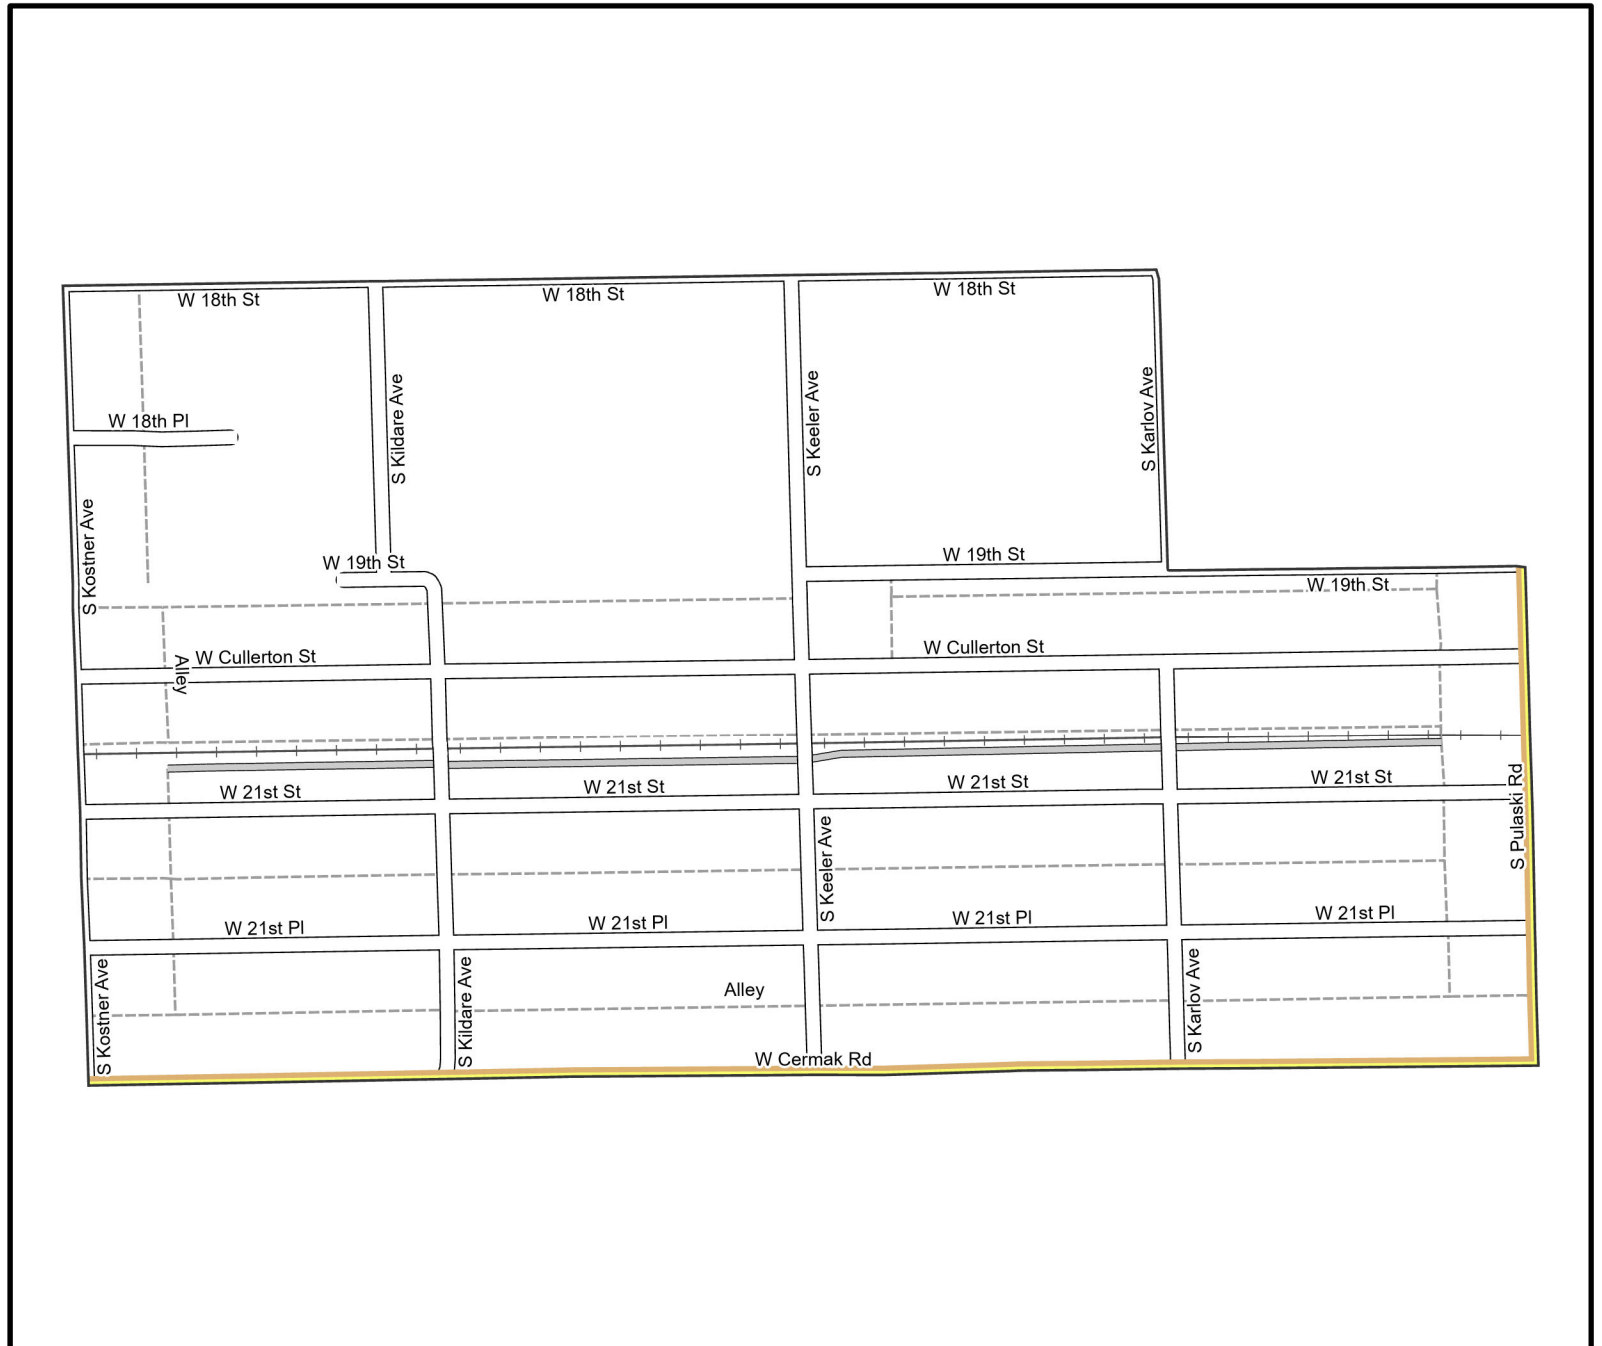

WARD 24 PCT 5

Legend

- Precincts
- Freeway
- Major Street
- Local Street
- Ramp
- Service Drive
- Alley
- Waterways
- Railroad

Board of Elections - City of
Chicago
69 W Washington, Suite 600,
Chicago, IL 60602
312-269-7900
www.chicagoelections.gov

Date: 1/31/2023