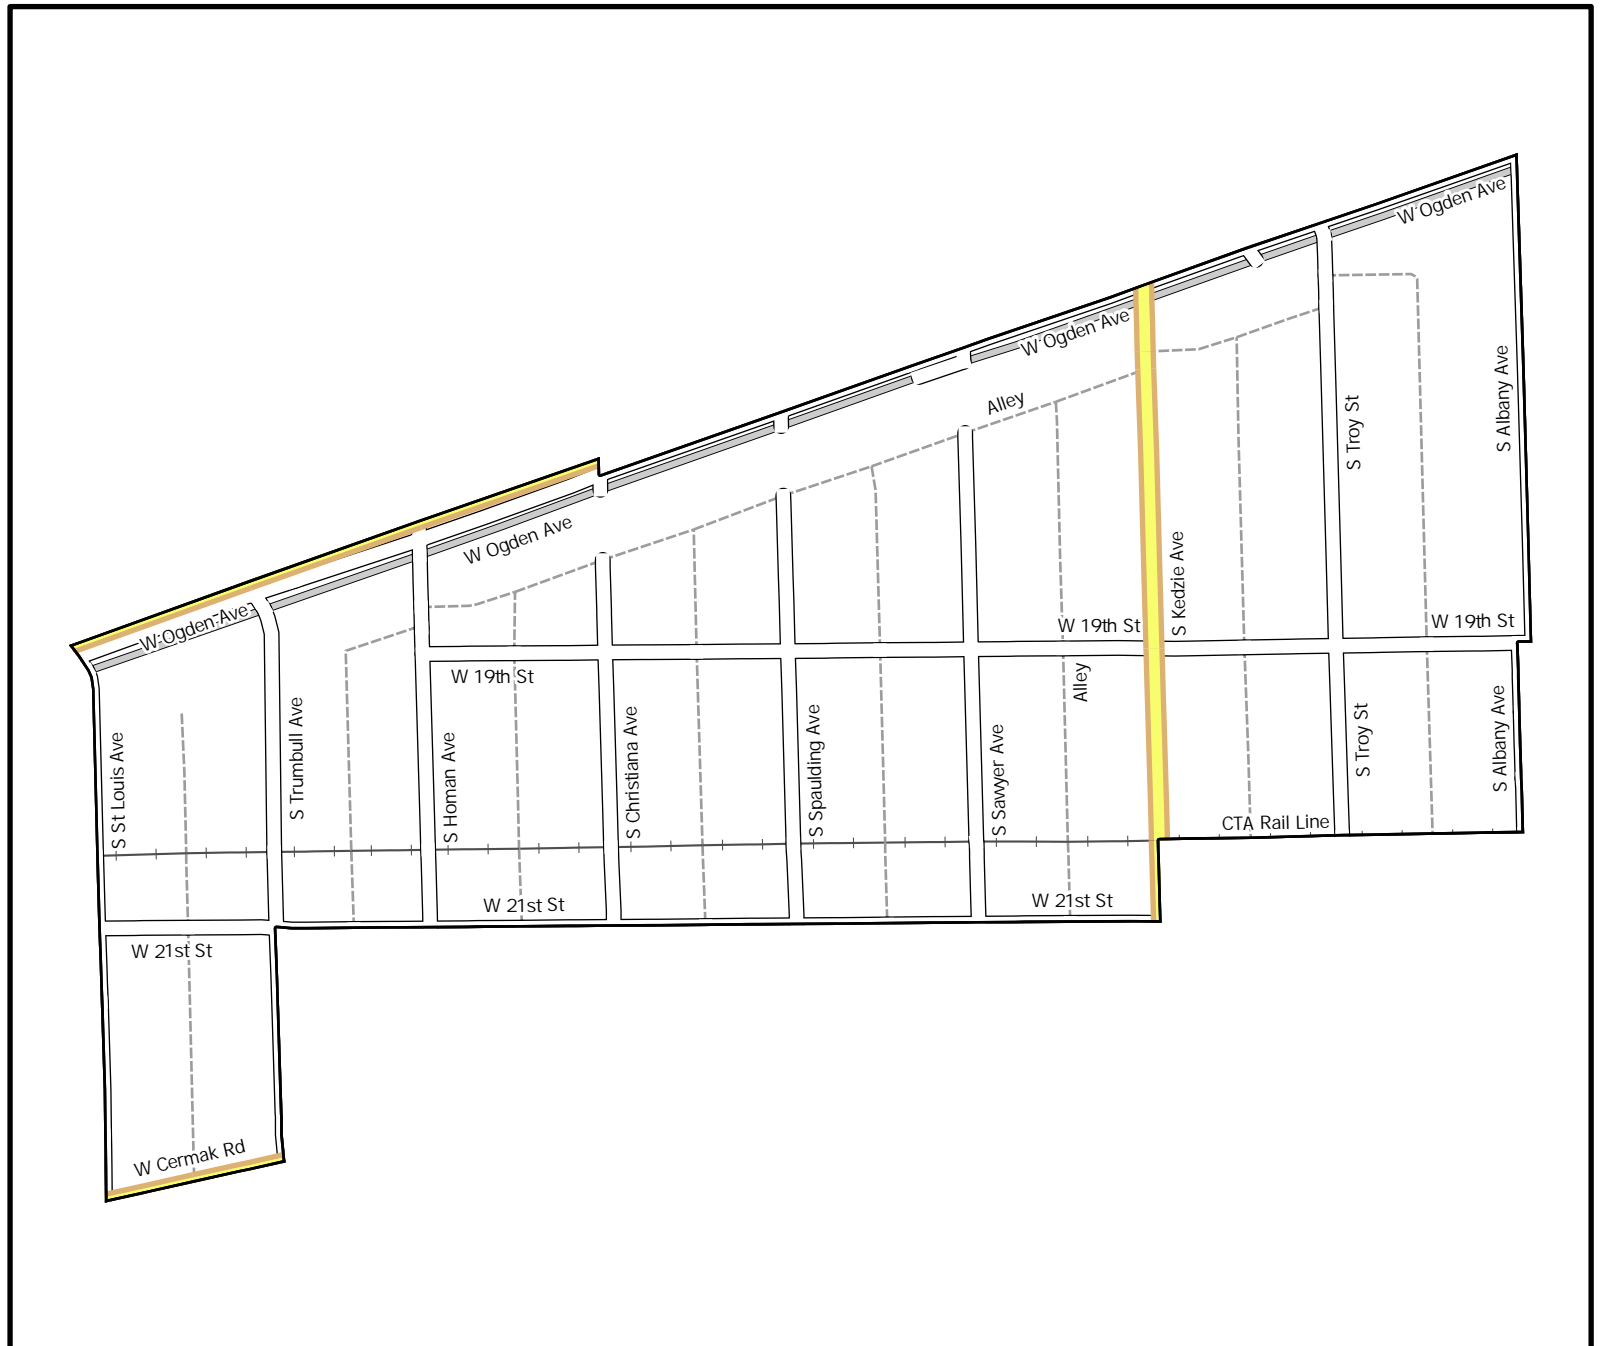

Date: 1/31/2023

WARD 24 PCT 20

Legend

- Precincts
- Freeway
- Major Street
- Local Street
- Ramp
- Service Drive
- Alley
- Waterways
- Railroad

Board of Elections - City of Chicago
69 W Washington, Suite 600,
Chicago, IL 60602
312-269-7900
www.chicagoelections.gov