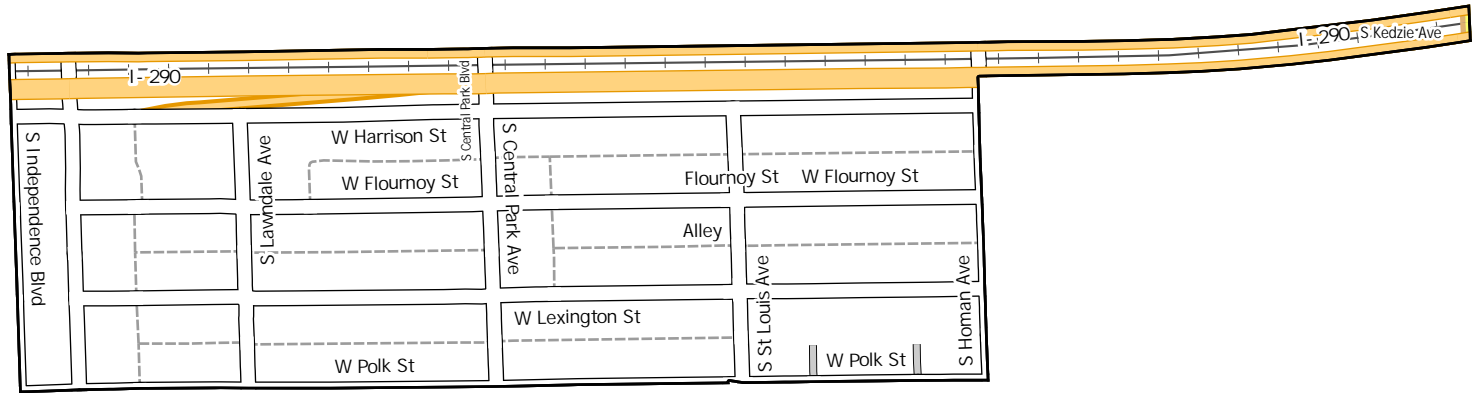

Date: 1/31/2023

0 1,000 2,000 US Feet

WARD 24 PCT 10

Legend

- Precincts
- Freeway
- Major Street
- Local Street
- Ramp
- Service Drive
- Alley
- Waterways
- Railroad

Board of Elections - City of
Chicago
69 W Washington, Suite 600,
Chicago, IL 60602
312-269-7900
www.chicagoelections.gov

Date: 1/31/2023

WARD 24 PCT 11

- Legend
-  Precincts
 -  Freeway
 -  Major Street
 -  Local Street
 -  Ramp
 -  Service Drive
 -  Alley
 -  Waterways
 -  Railroad

Board of Elections - City of Chicago
 69 W Washington, Suite 600,
 Chicago, IL 60602
 312-269-7900
www.chicagoelections.gov