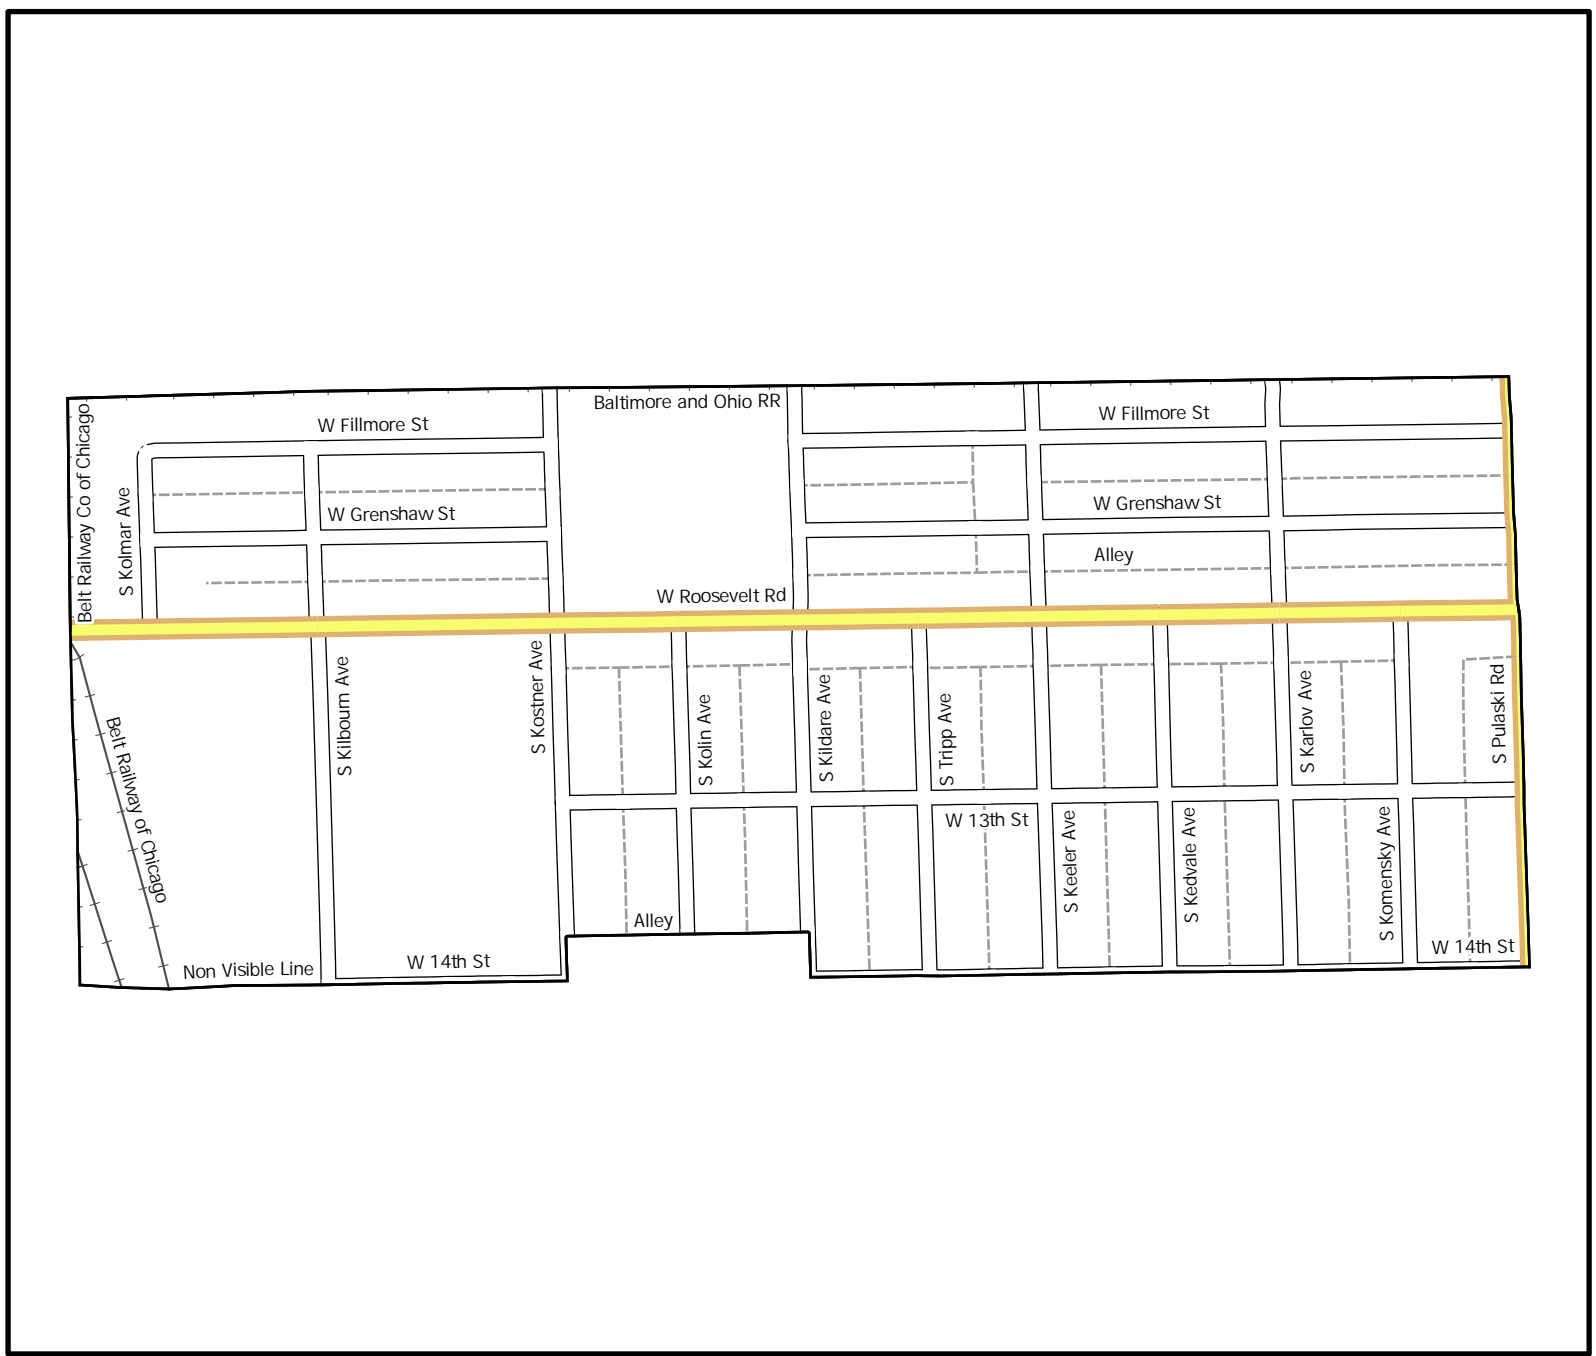

WARD 24 PCT 3

1. Legend
2. Precincts
   - Freeway
   - Major Street
   - Local Street
   - Ramp
   - Service Drive
   - Alley
   - Waterways
   - Railroad

Board of Elections - City of Chicago
69 W Washington, Suite 600,
Chicago, IL 60602
312-269-7900
www.chicagoelections.gov

Date: 1/31/2023