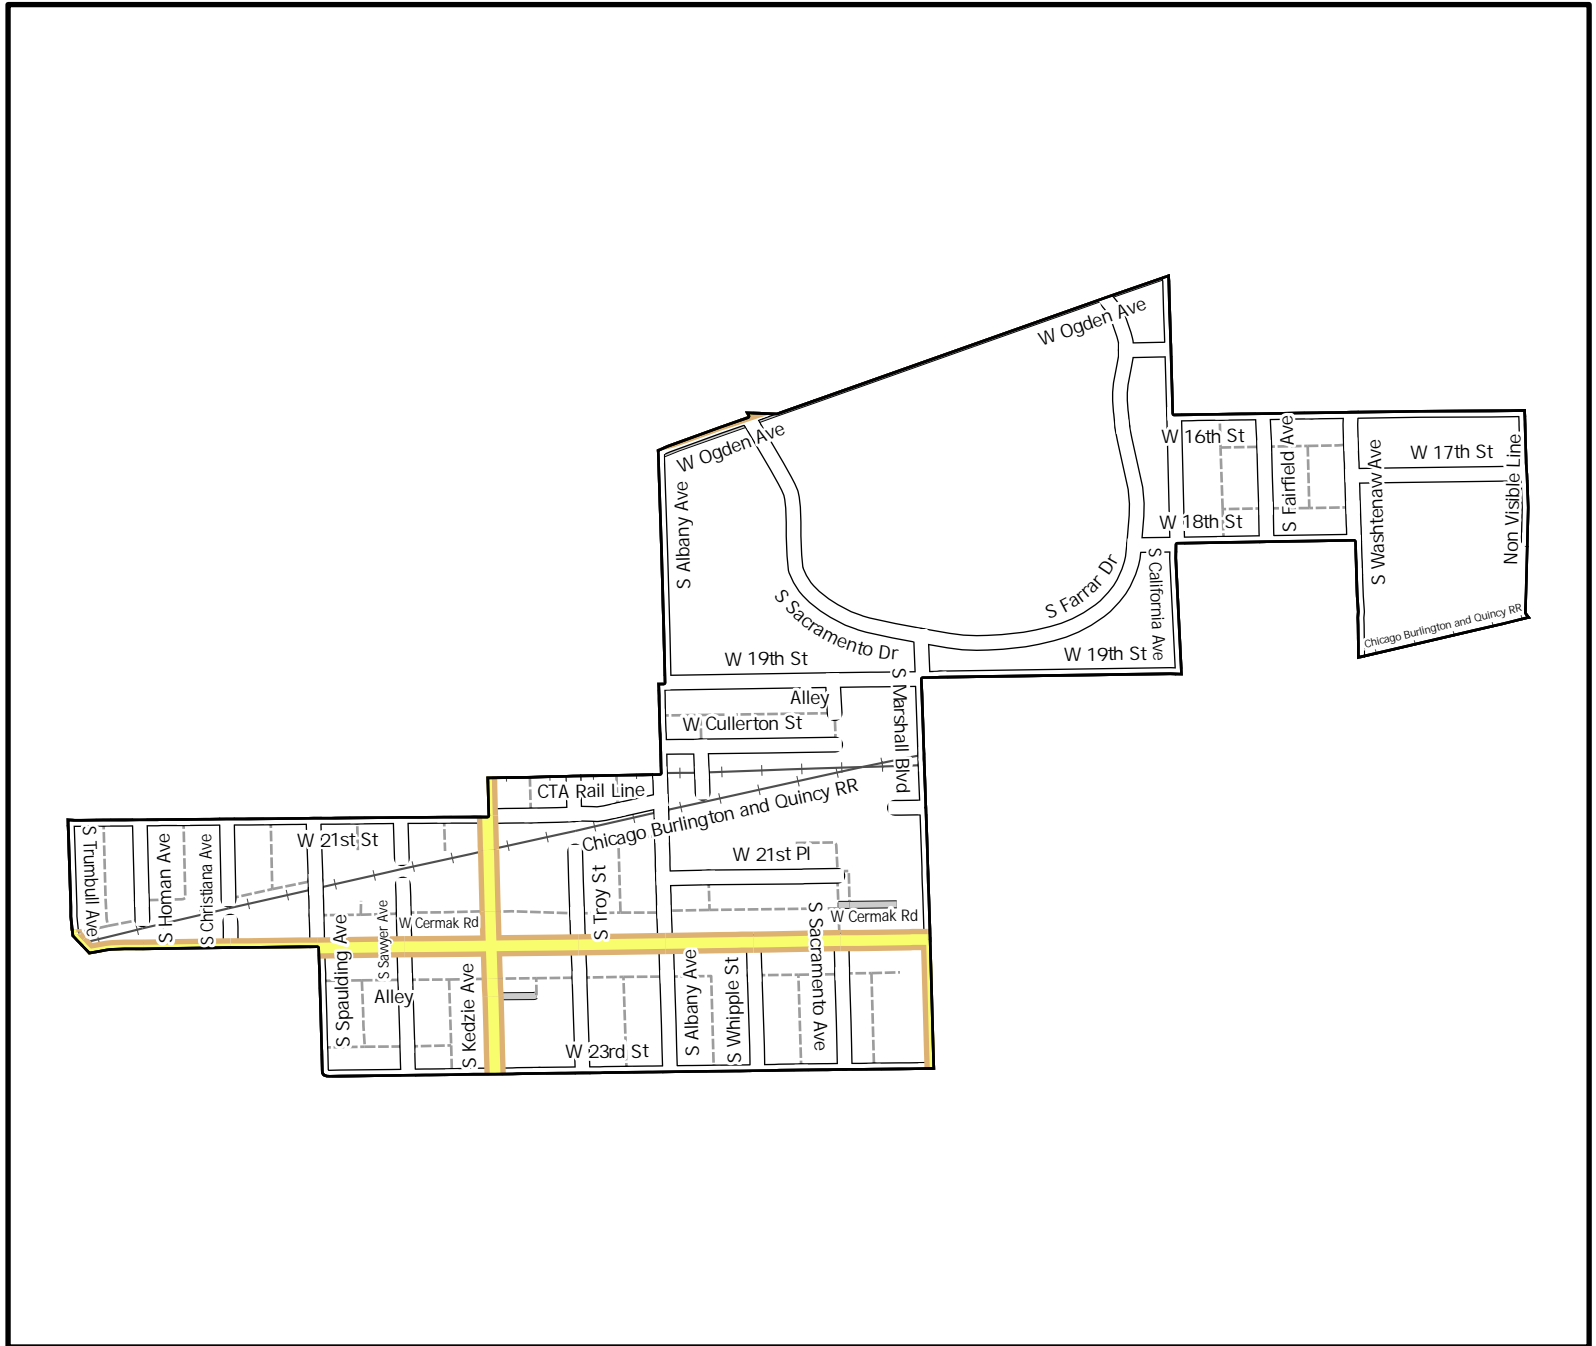

Date: 1/31/2023

0 1,000 2,000 US Feet

WARD 24 PCT 18

- Legend
-  Precincts
 -  Freeway
 -  Major Street
 -  Local Street
 -  Ramp
 -  Service Drive
 -  Alley
 -  Waterways
 -  Railroad

Board of Elections - City of Chicago
 69 W Washington, Suite 600,
 Chicago, IL 60602
 312-269-7900
www.chicagoelections.gov