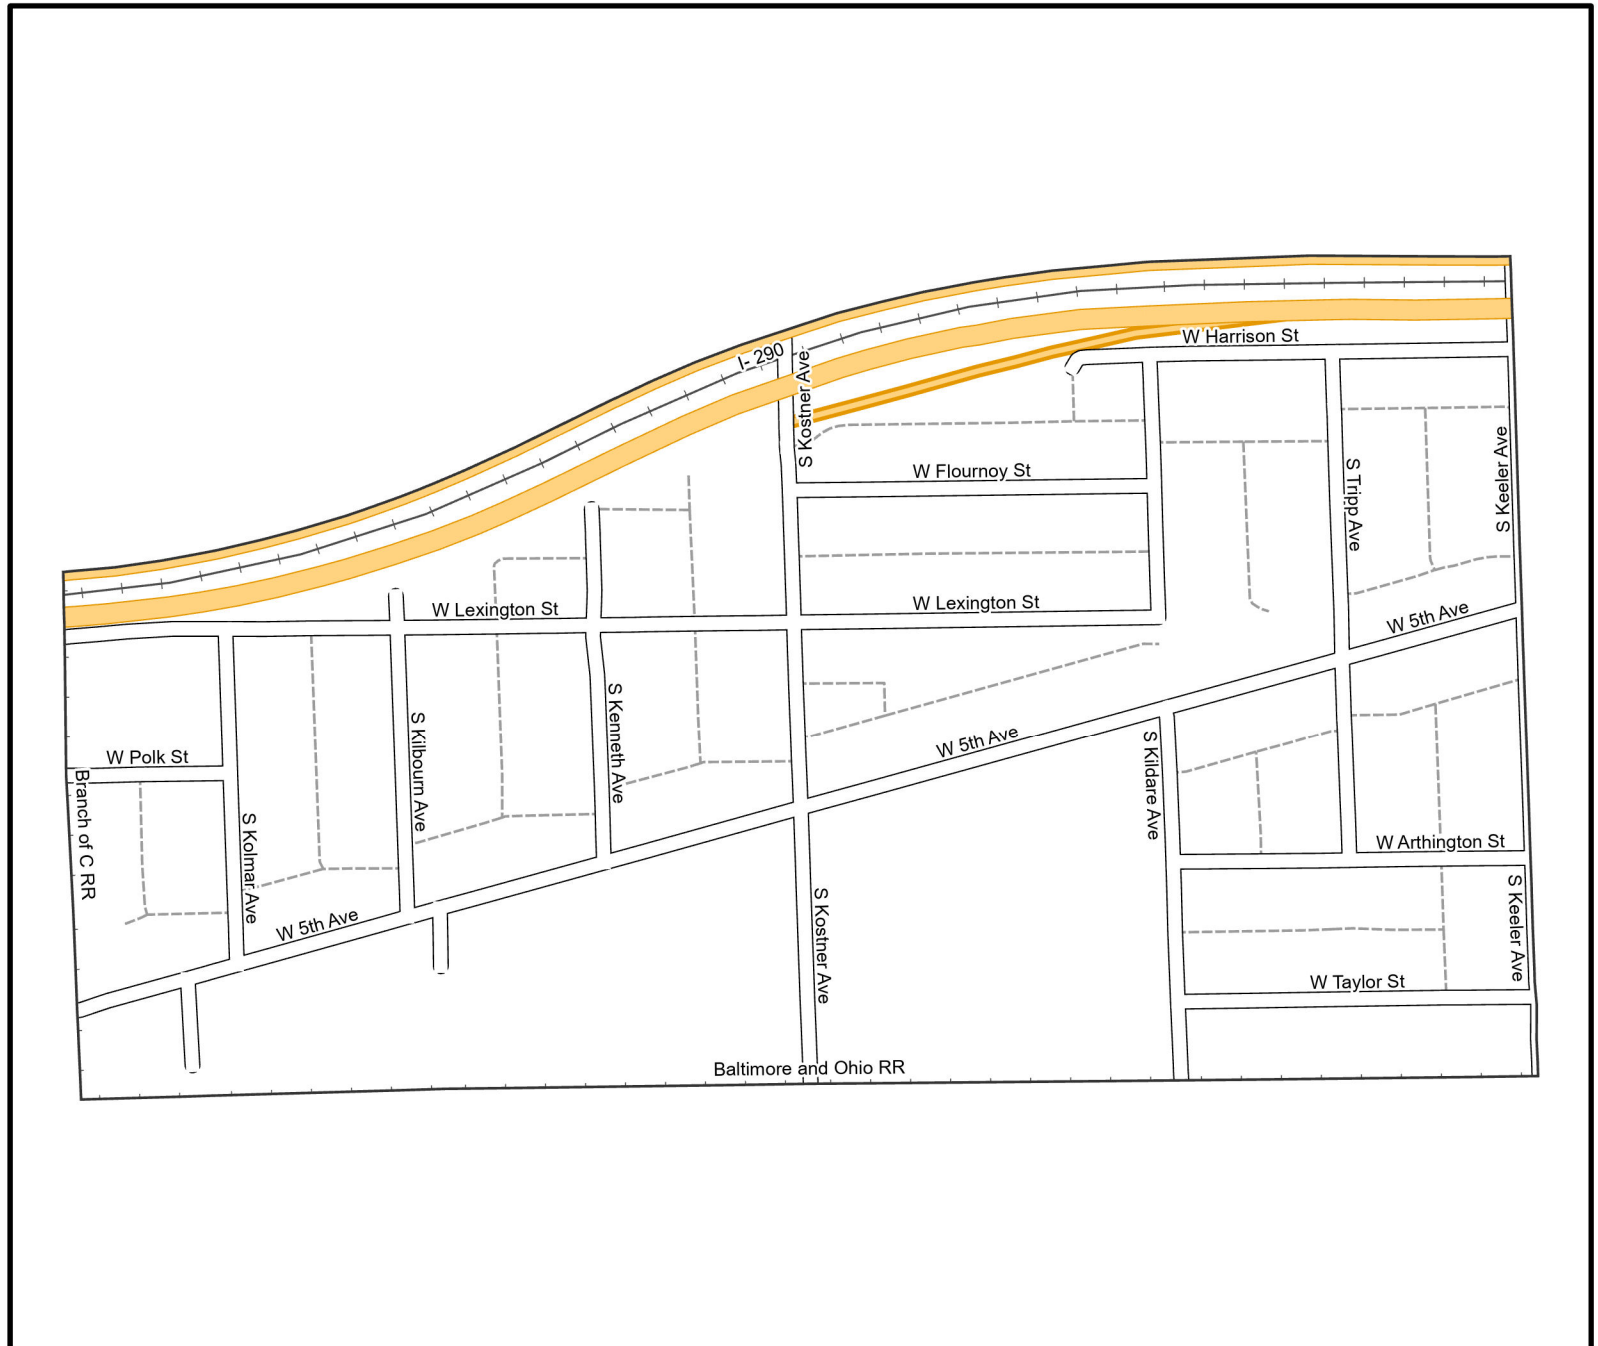

Date: 1/31/2023

WARD 24 PCT 2

Legend

- Precincts
- Freeway
- Major Street
- Local Street
- Ramp
- Service Drive
- Alley
- Waterways
- Railroad

Board of Elections - City of Chicago
69 W Washington, Suite 600,
Chicago, IL 60602
312-269-7900
www.chicagoelections.gov