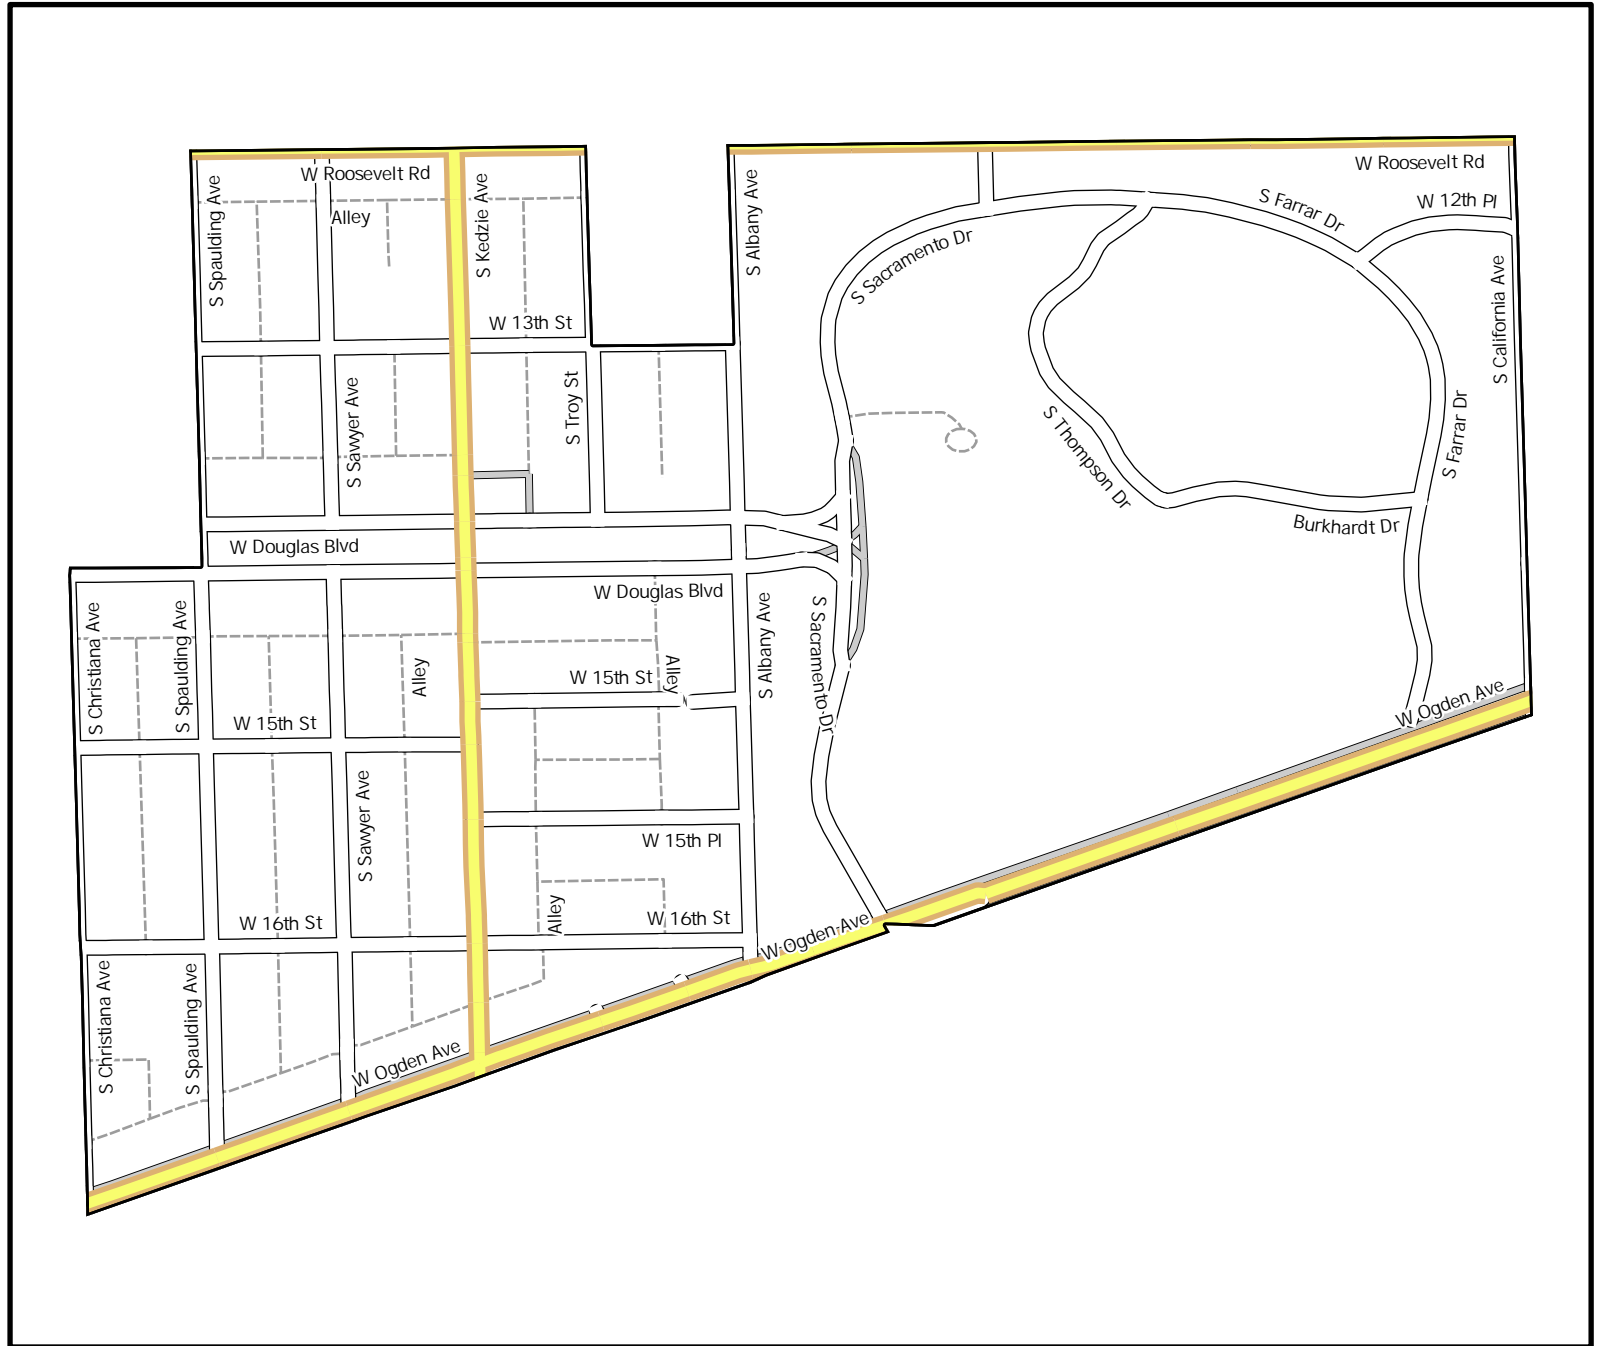

Date: 1/31/2023

0 1,000 2,000 US Feet

WARD 24 PCT 18

- Legend
-  Precincts
 -  Freeway
 -  Major Street
 -  Local Street
 -  Ramp
 -  Service Drive
 -  Alley
 -  Waterways
 -  Railroad

Board of Elections - City of Chicago
 69 W Washington, Suite 600,
 Chicago, IL 60602
 312-269-7900
www.chicagoelections.gov