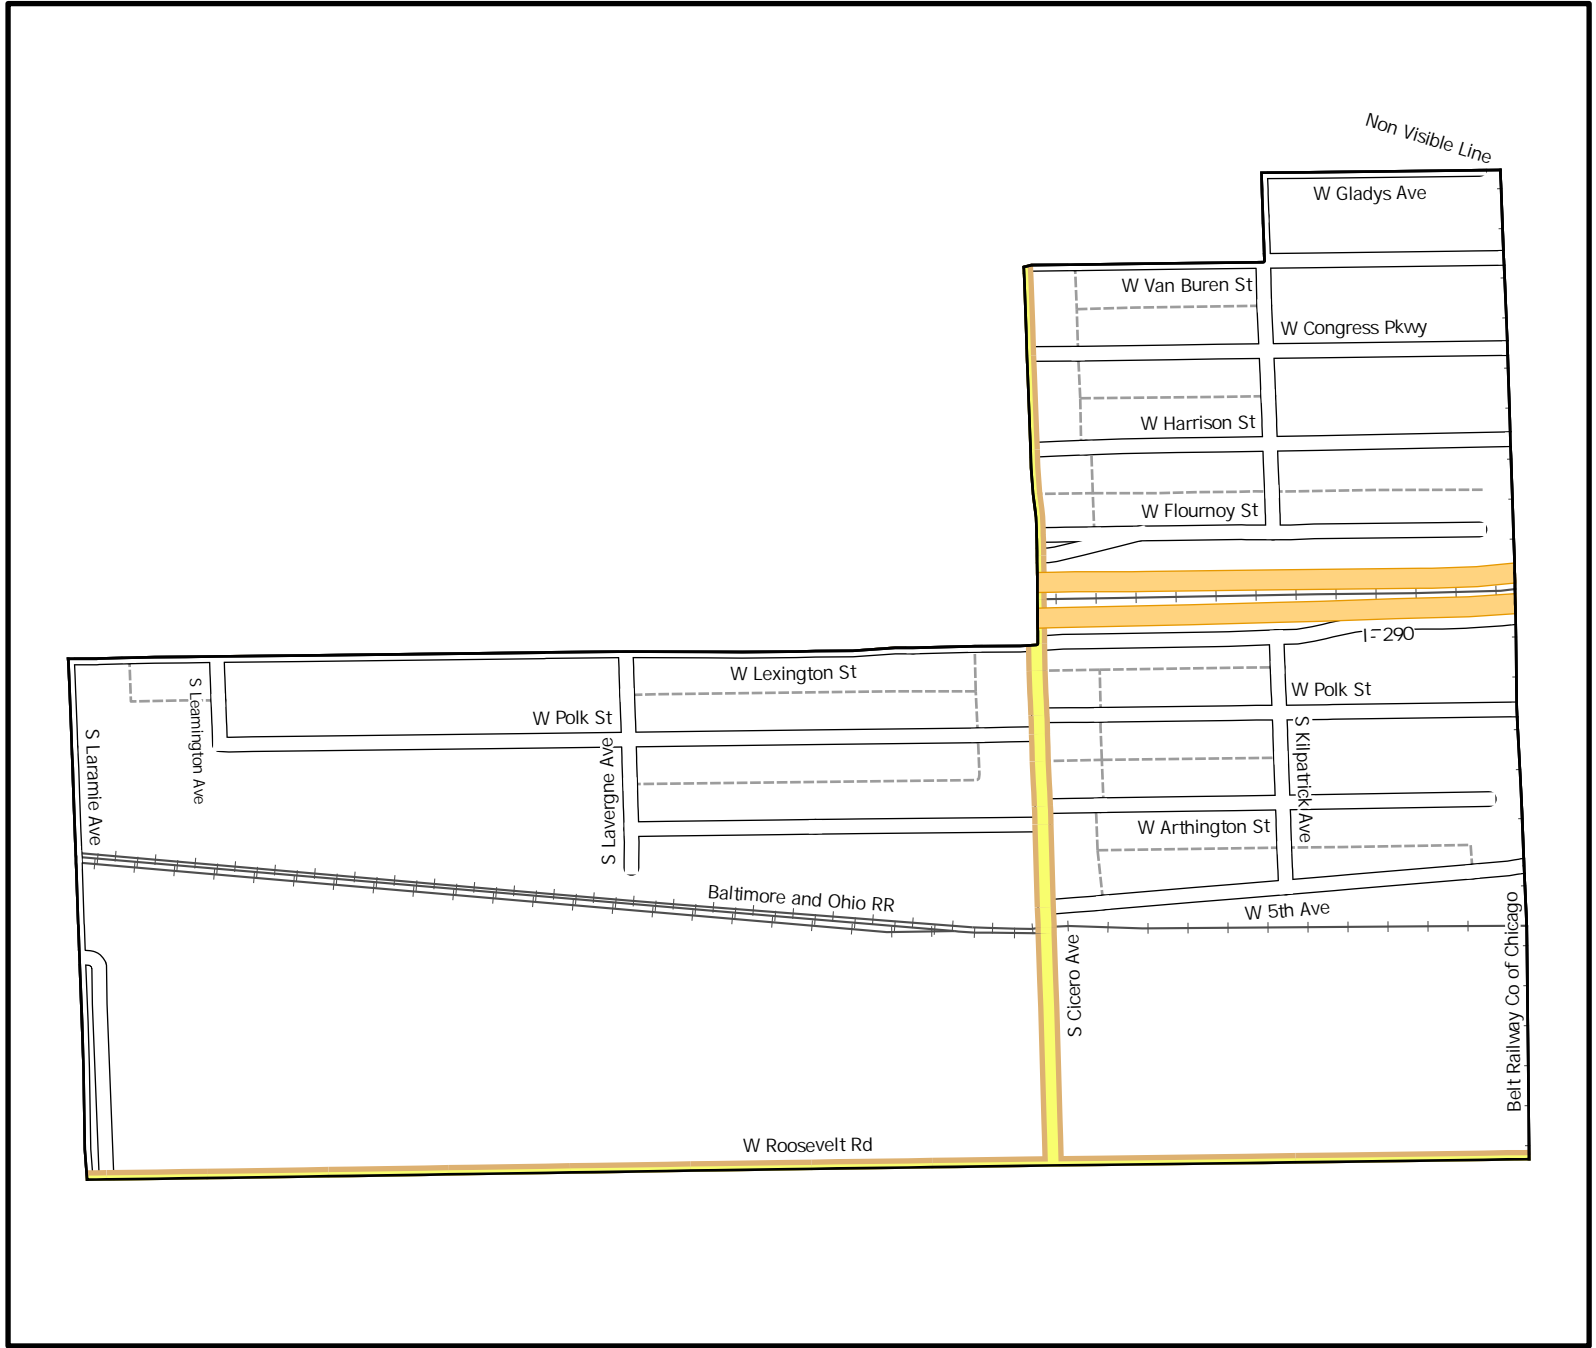

WARD 24 PCT 1

Legend

- Precincts
- Freeway
- Major Street
- Local Street
- Ramp
- Service Drive
- Alley
- Waterways
- Railroad

Board of Elections - City of Chicago
69 W Washington, Suite 600,
Chicago, IL 60602
312-269-7900
www.chicagoelections.gov