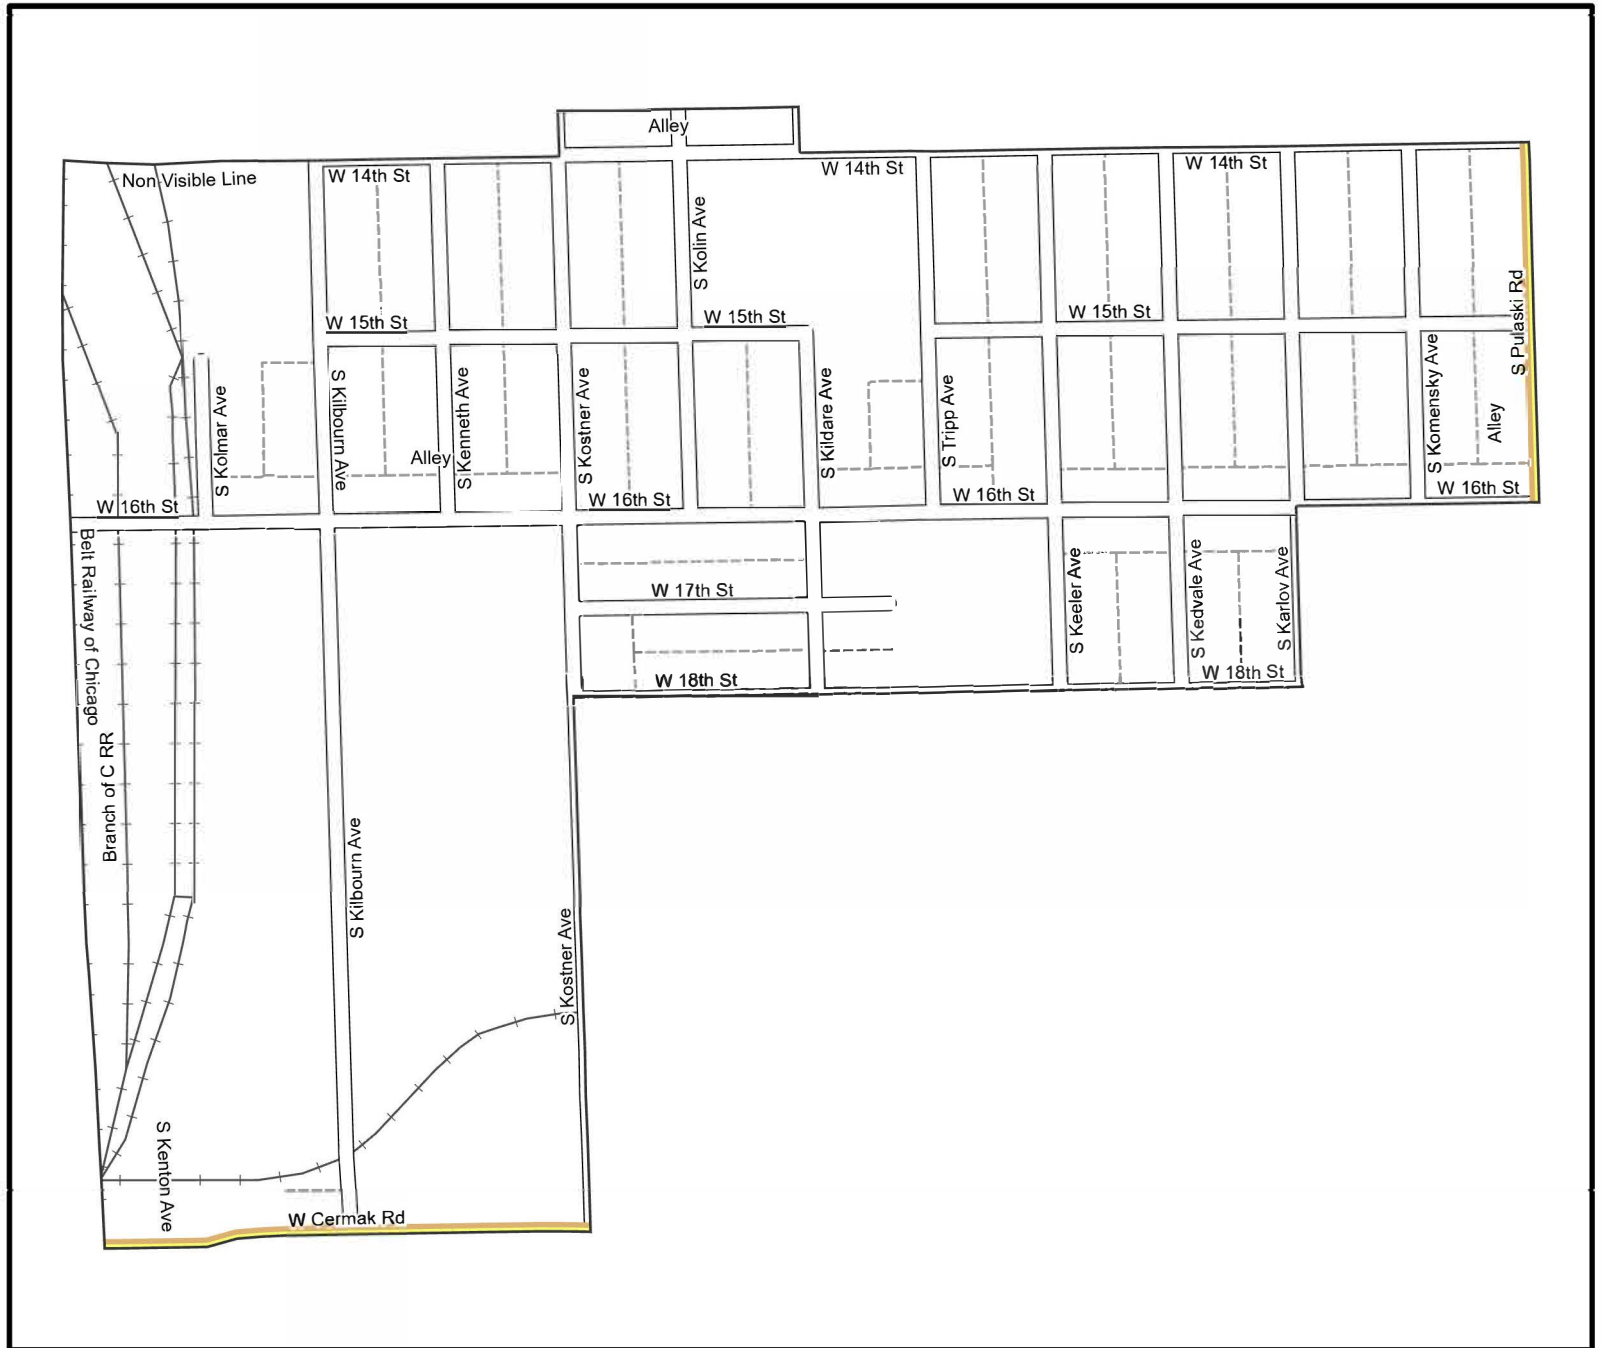

WARD 24 PCT 4

Legend

- Precincts
- Freeway
- Major Street
- Local Street
- Ramp
- Service Drive
- Alley
- Waterways
- Railroad

Board of Elections - City of Chicago
69 W Washington, Suite 600,
Chicago, IL 60602
312-269-7900
www.chicagoelections.gov

Date: 1/31/2023