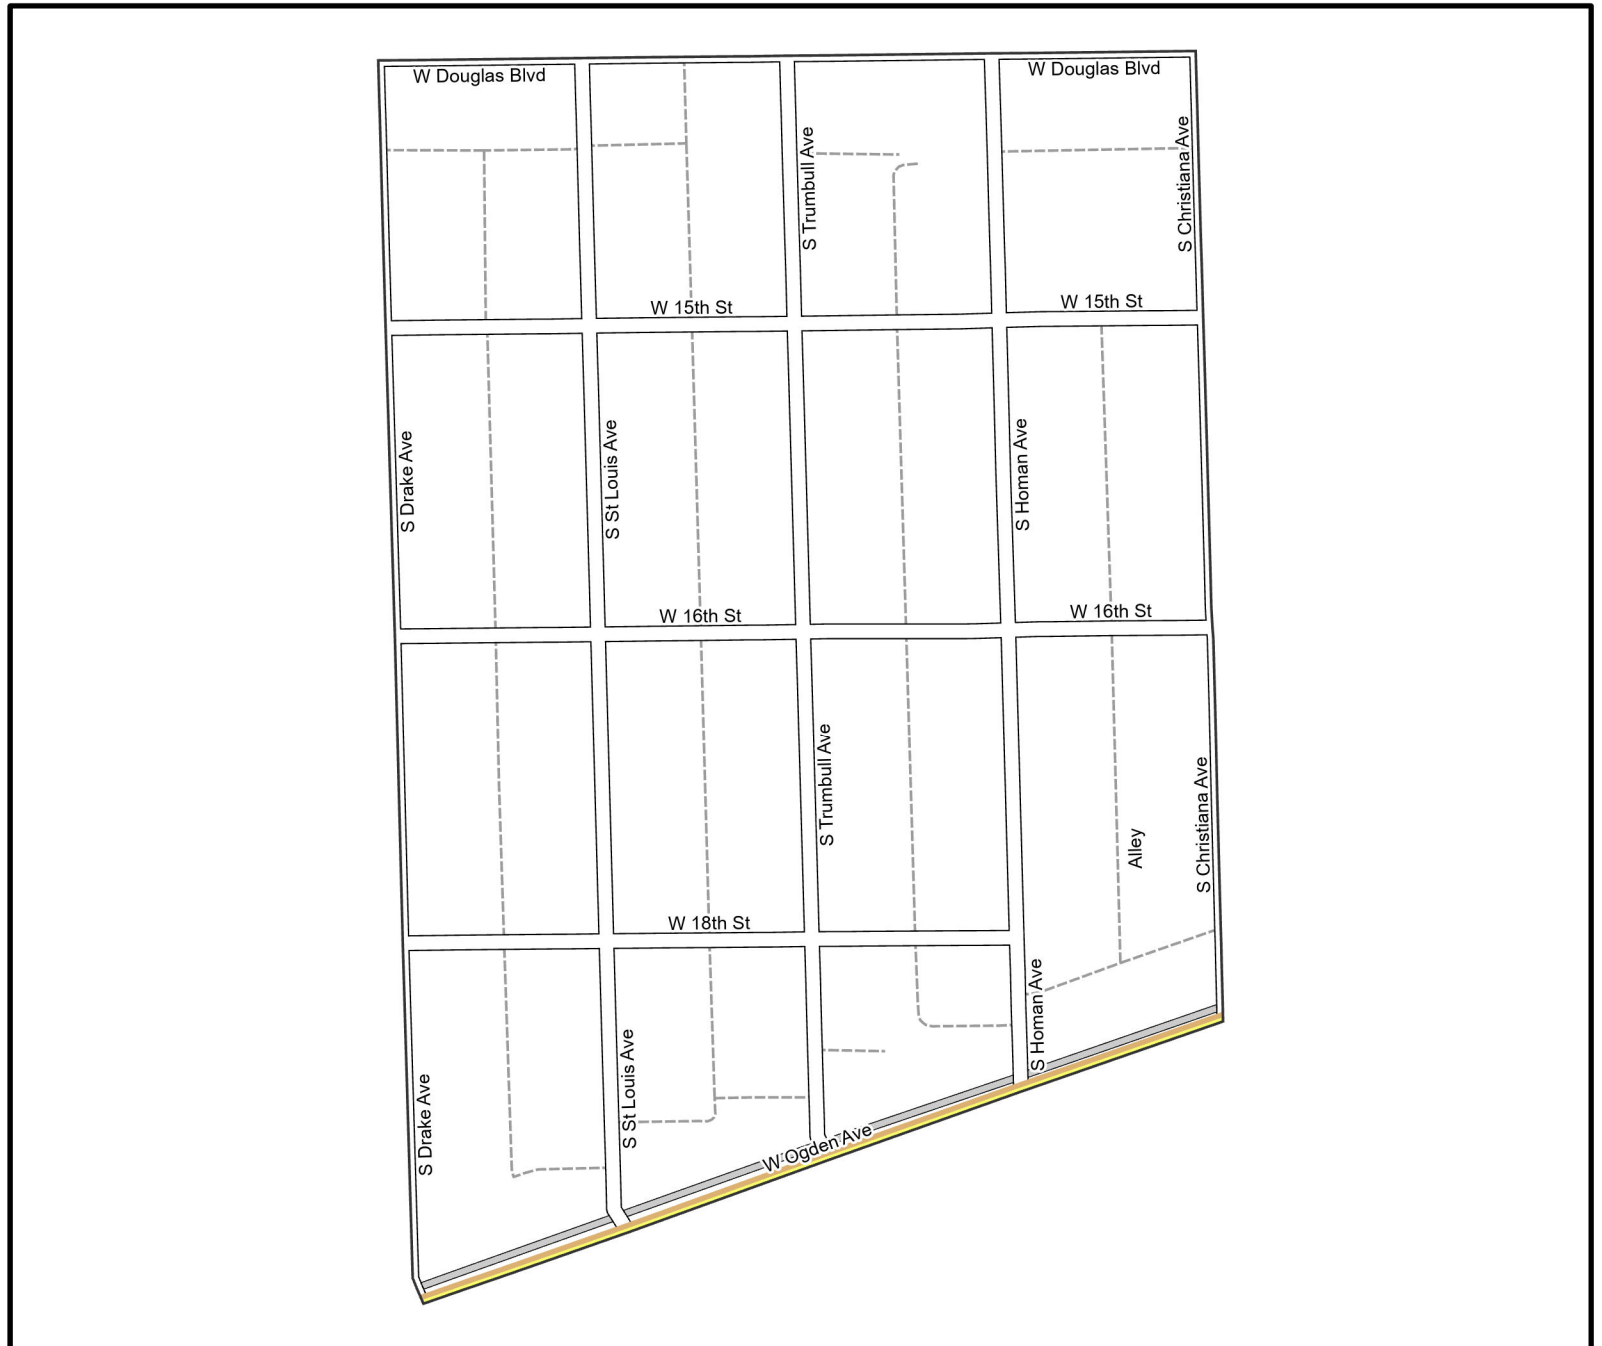

WARD 24 PCT 15

Legend

- Precincts
- Freeway
- Major Street
- Local Street
- Ramp
- Service Drive
- Alley
- Waterways
- Railroad

Board of Elections - City of Chicago
69 W Washington, Suite 600,
Chicago, IL 60602
312-269-7900
www.chicagoelections.gov

Date: 1/31/2023