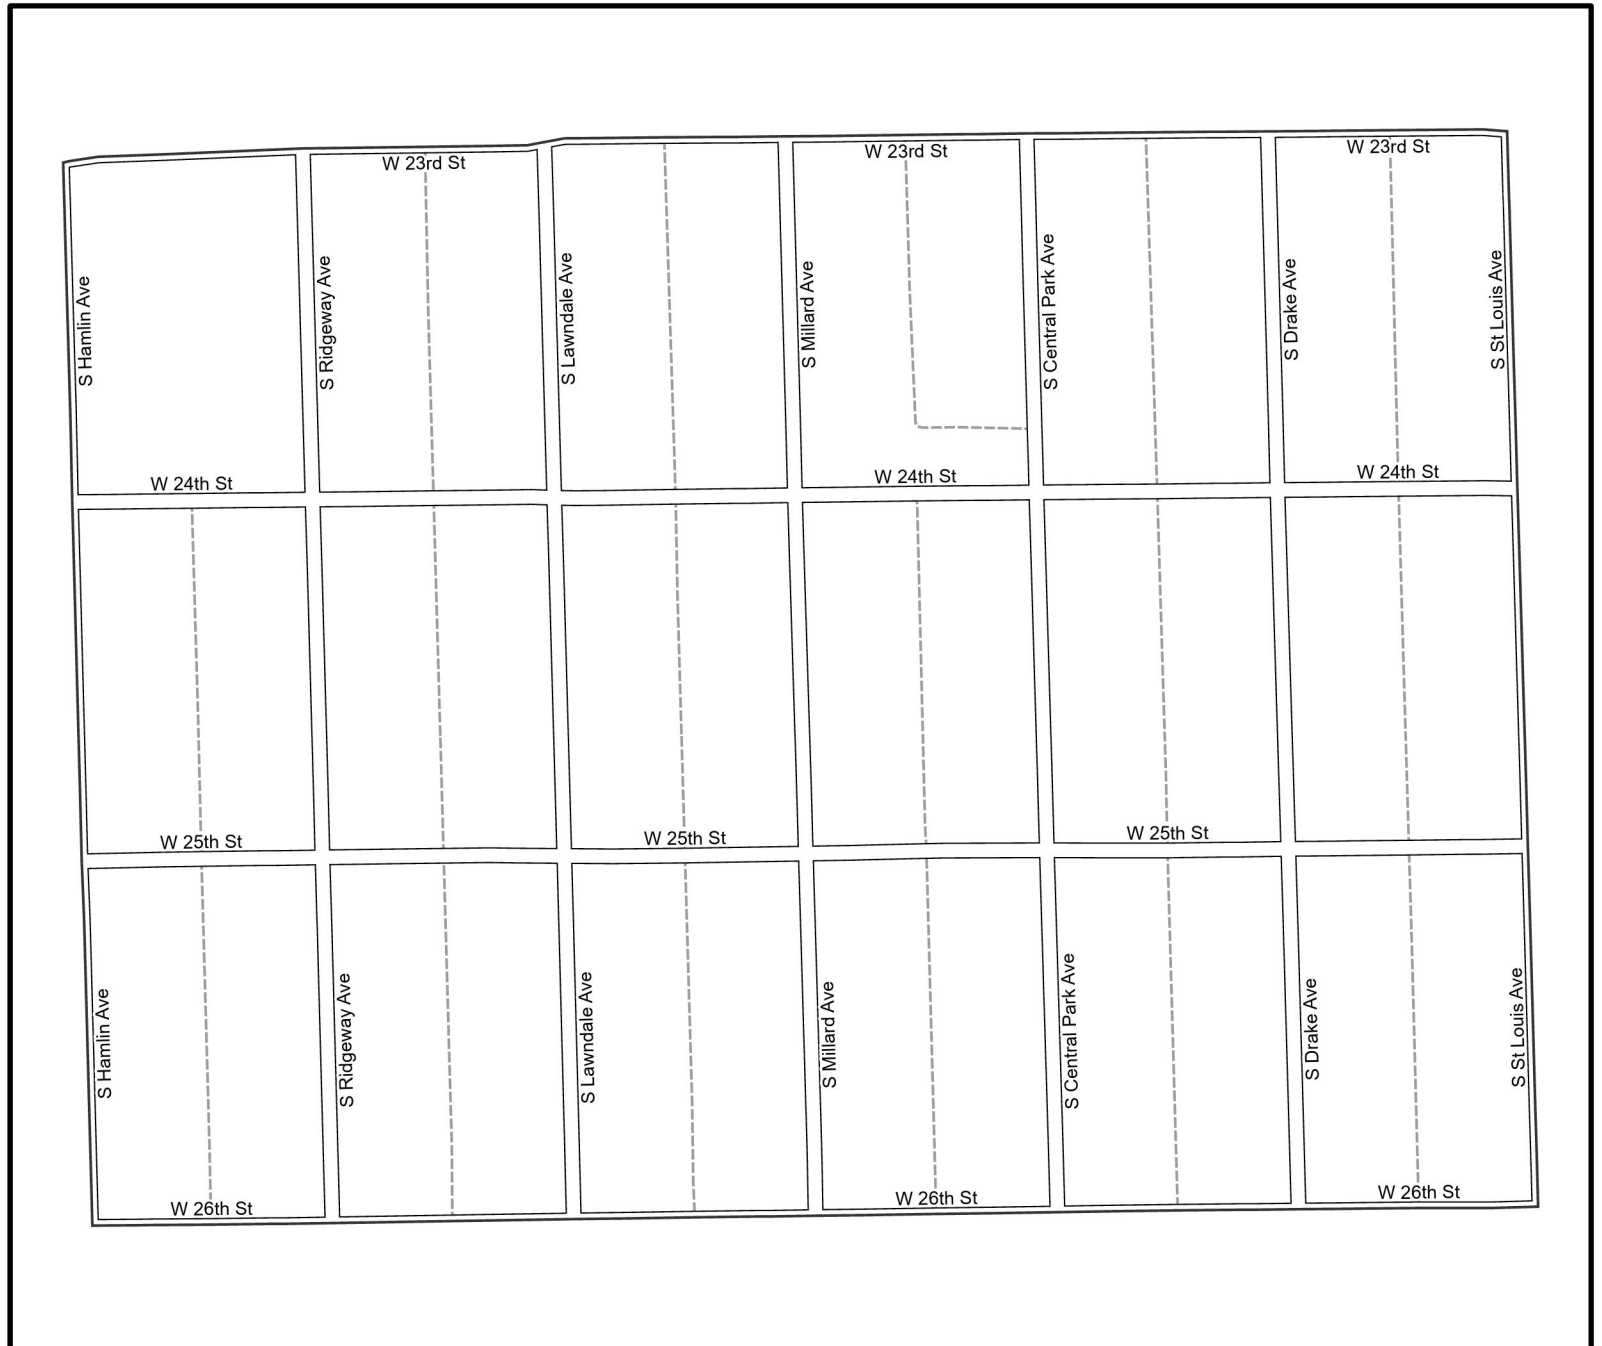

WARD 22 PCT 5

Legend

- Precincts
- Freeway
- Major Street
- Local Street
- Ramp
- Service Drive
- Alley
- Waterways
- Railroad

Board of Elections - City of
Chicago
69 W Washington, Suite 600,
Chicago, IL 60602
312-269-7900
www.chicagoelections.gov

Date: 1/31/2023