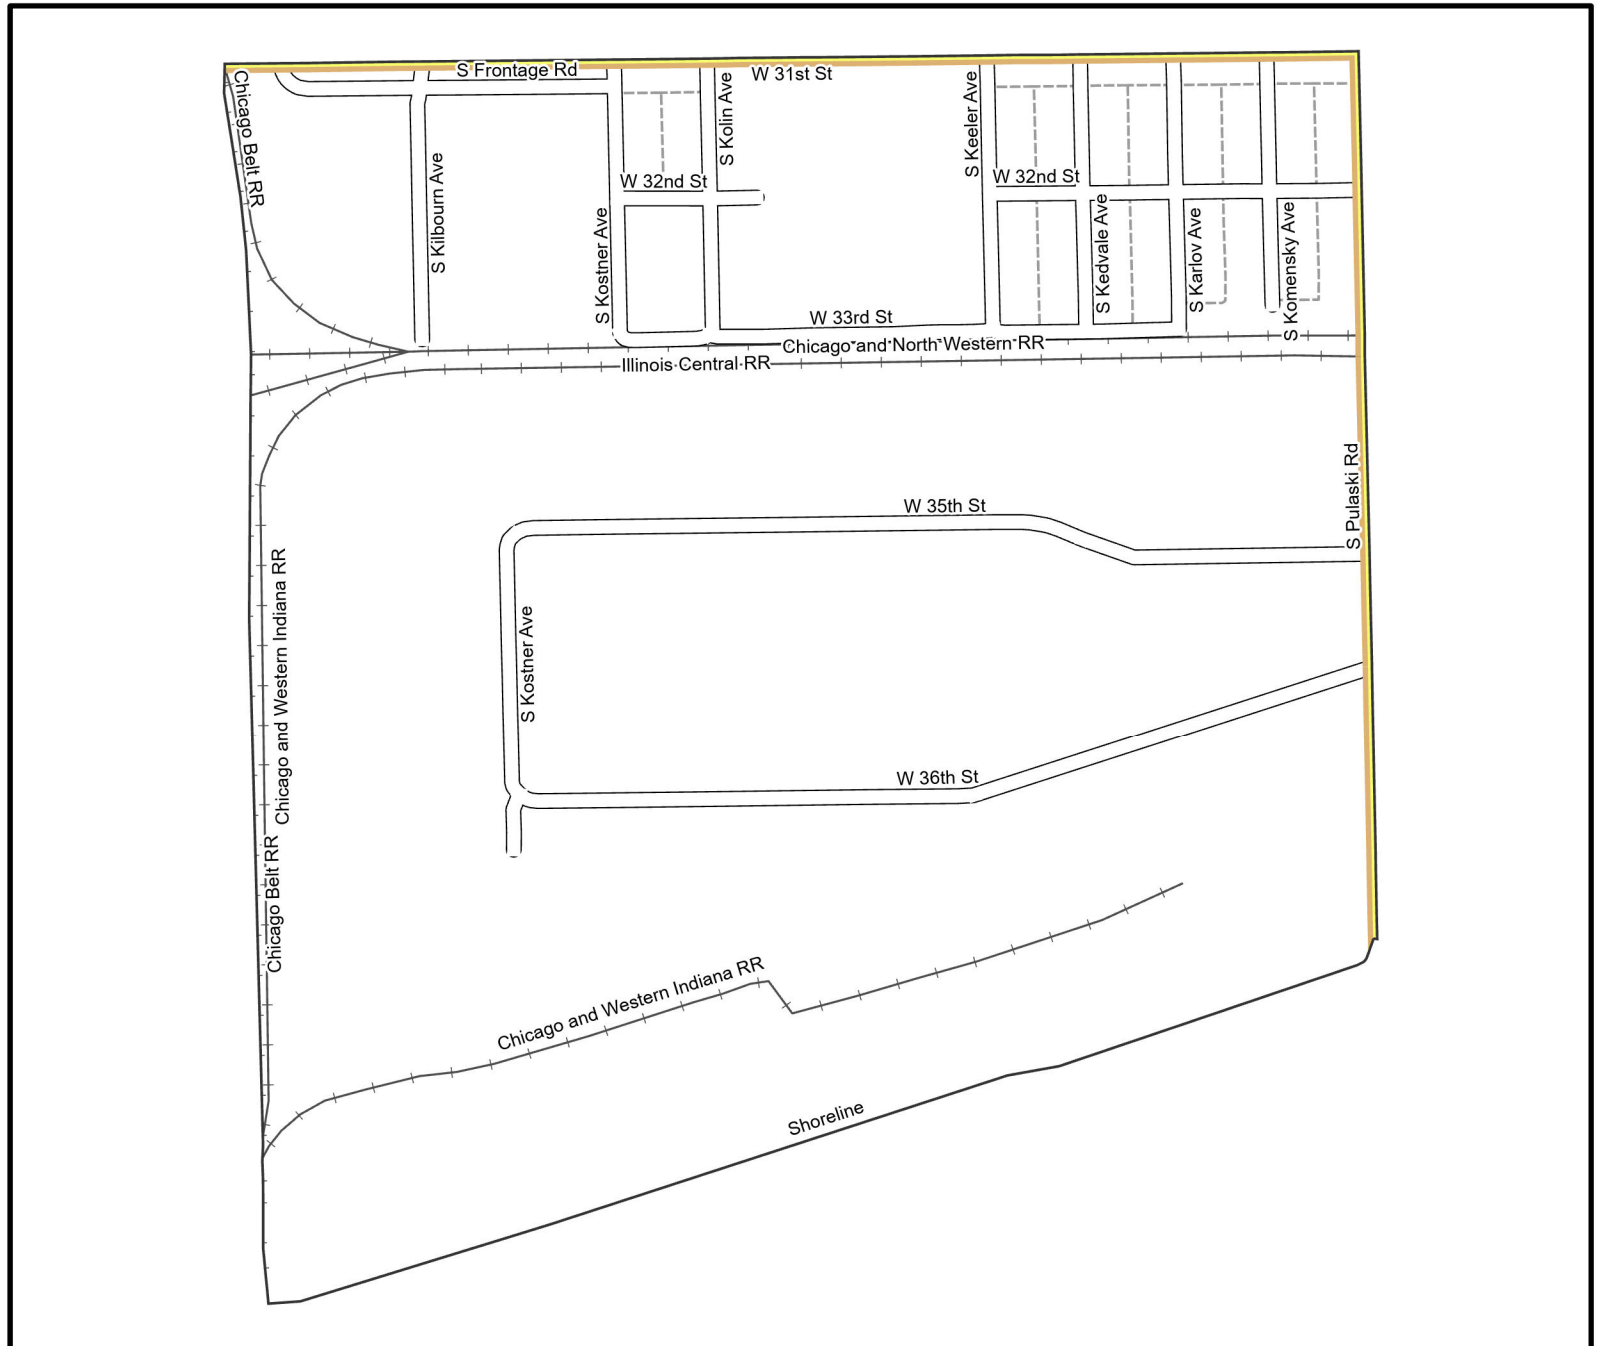

Date: 1/31/2023

0 2,000 4,000 US Feet

WARD 22 PCT 16

Legend

-  Precincts
-  Freeway
-  Major Street
-  Local Street
-  Ramp
-  Service Drive
-  Alley
-  Waterways
-  Railroad

Board of Elections - City of Chicago
 69 W Washington, Suite 600,
 Chicago, IL 60602
 312-269-7900
www.chicagoelections.gov