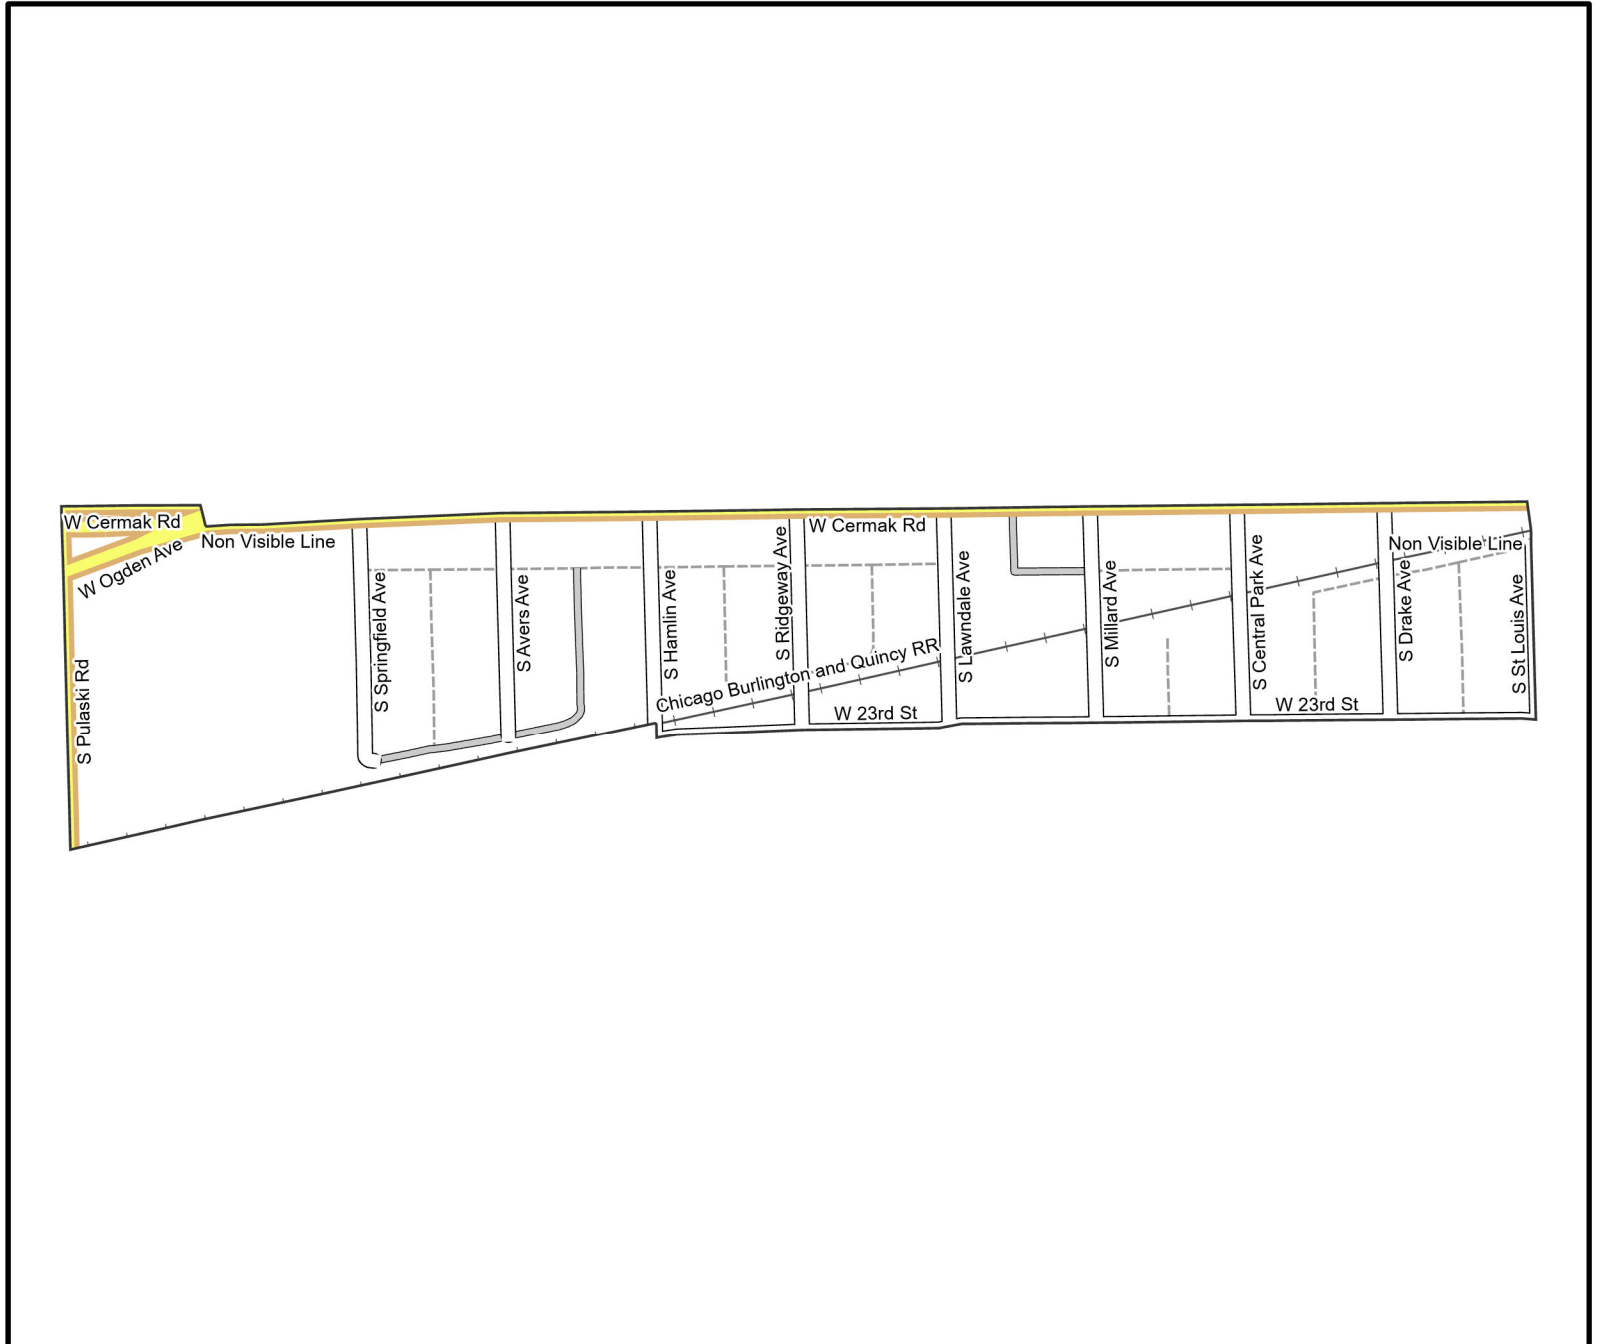

Date: 1/31/2023

WARD 22 PCT 2

Legend

- Precincts
- Freeway
- Major Street
- Local Street
- Ramp
- Service Drive
- Alley
- Waterways
- Railroad

Board of Elections - City of Chicago
69 W Washington, Suite 600,
Chicago, IL 60602
312-269-7900
www.chicagoelections.gov