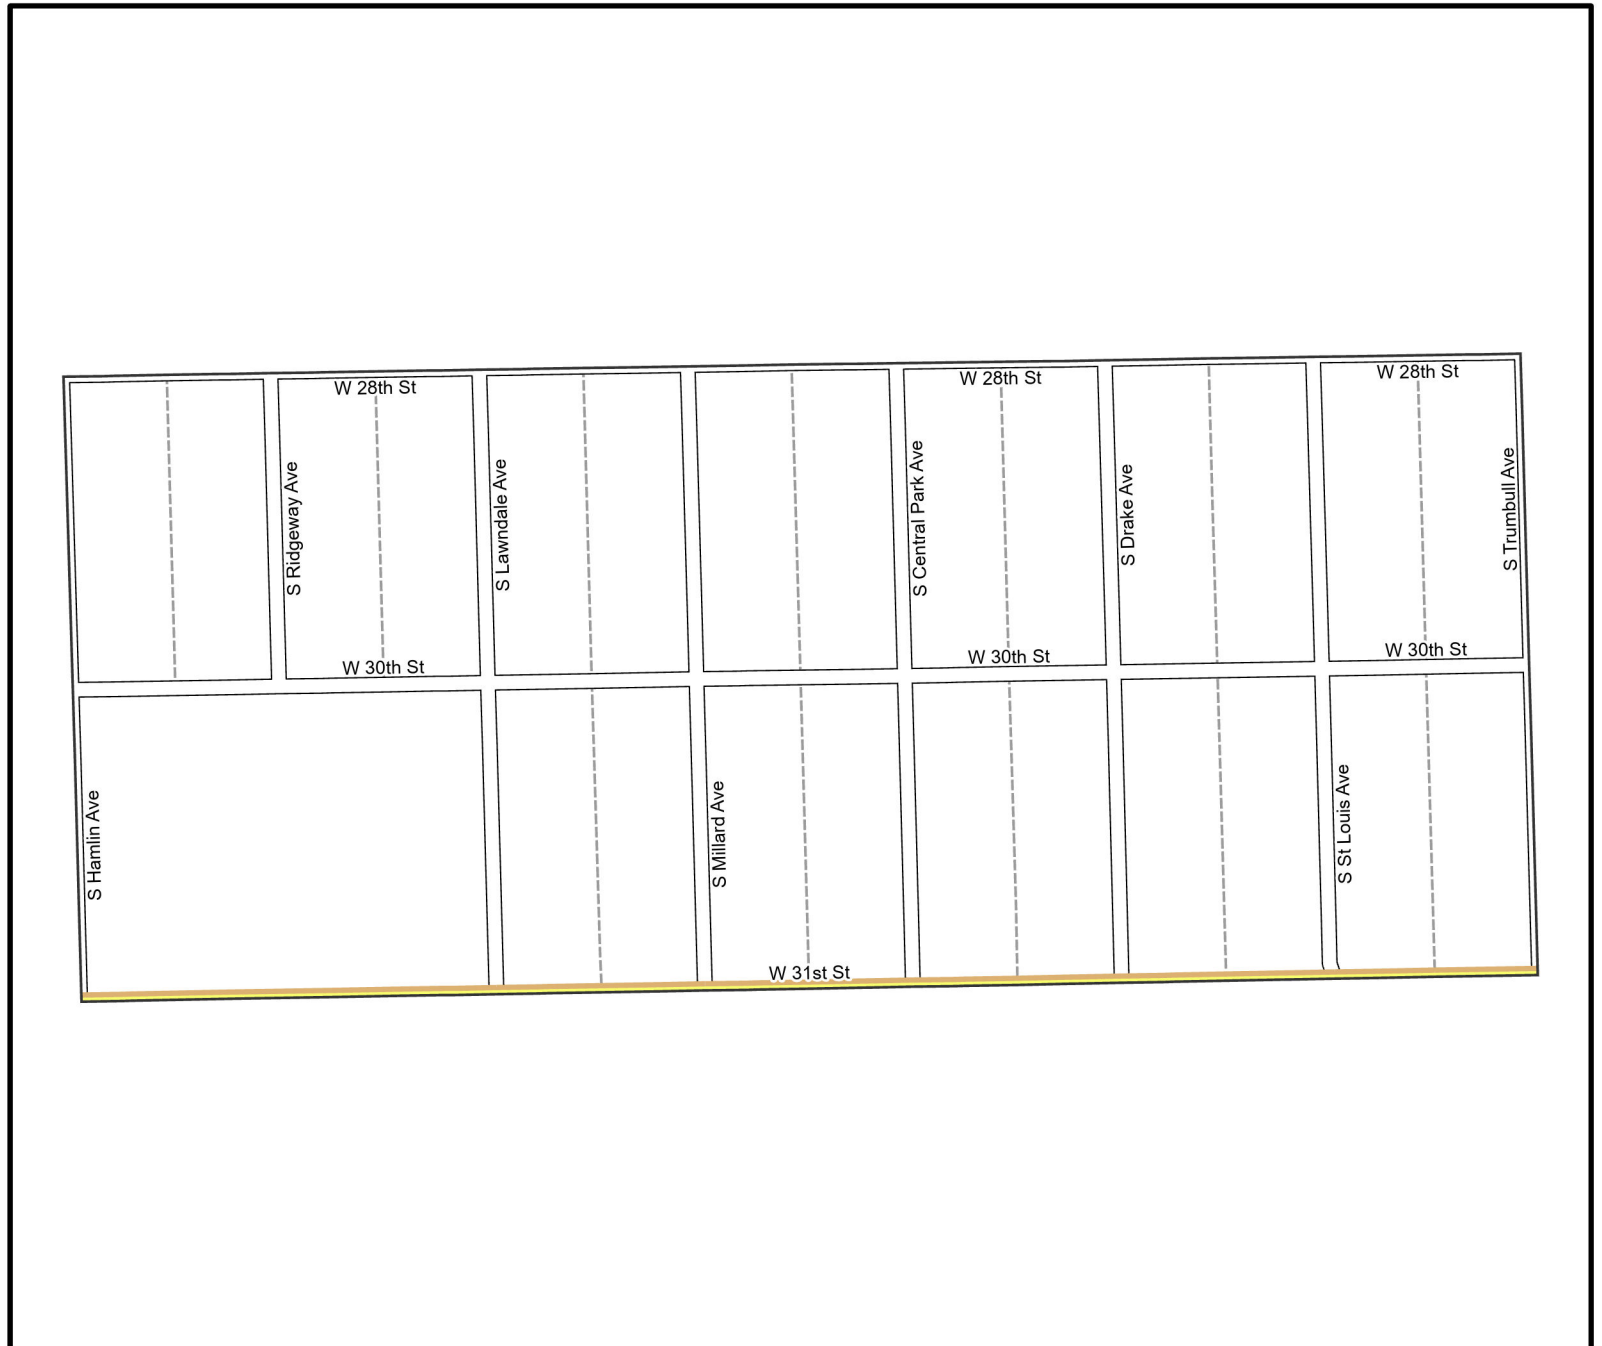

WARD 22 PCT 9

Legend

- Precincts
- Freeway
- Major Street
- Local Street
- Ramp
- Service Drive
- Alley
- Waterways
- Railroad

Board of Elections - City of Chicago
69 W Washington, Suite 600,
Chicago, IL 60602
312-269-7900
www.chicagoelections.gov

Date: 1/31/2023