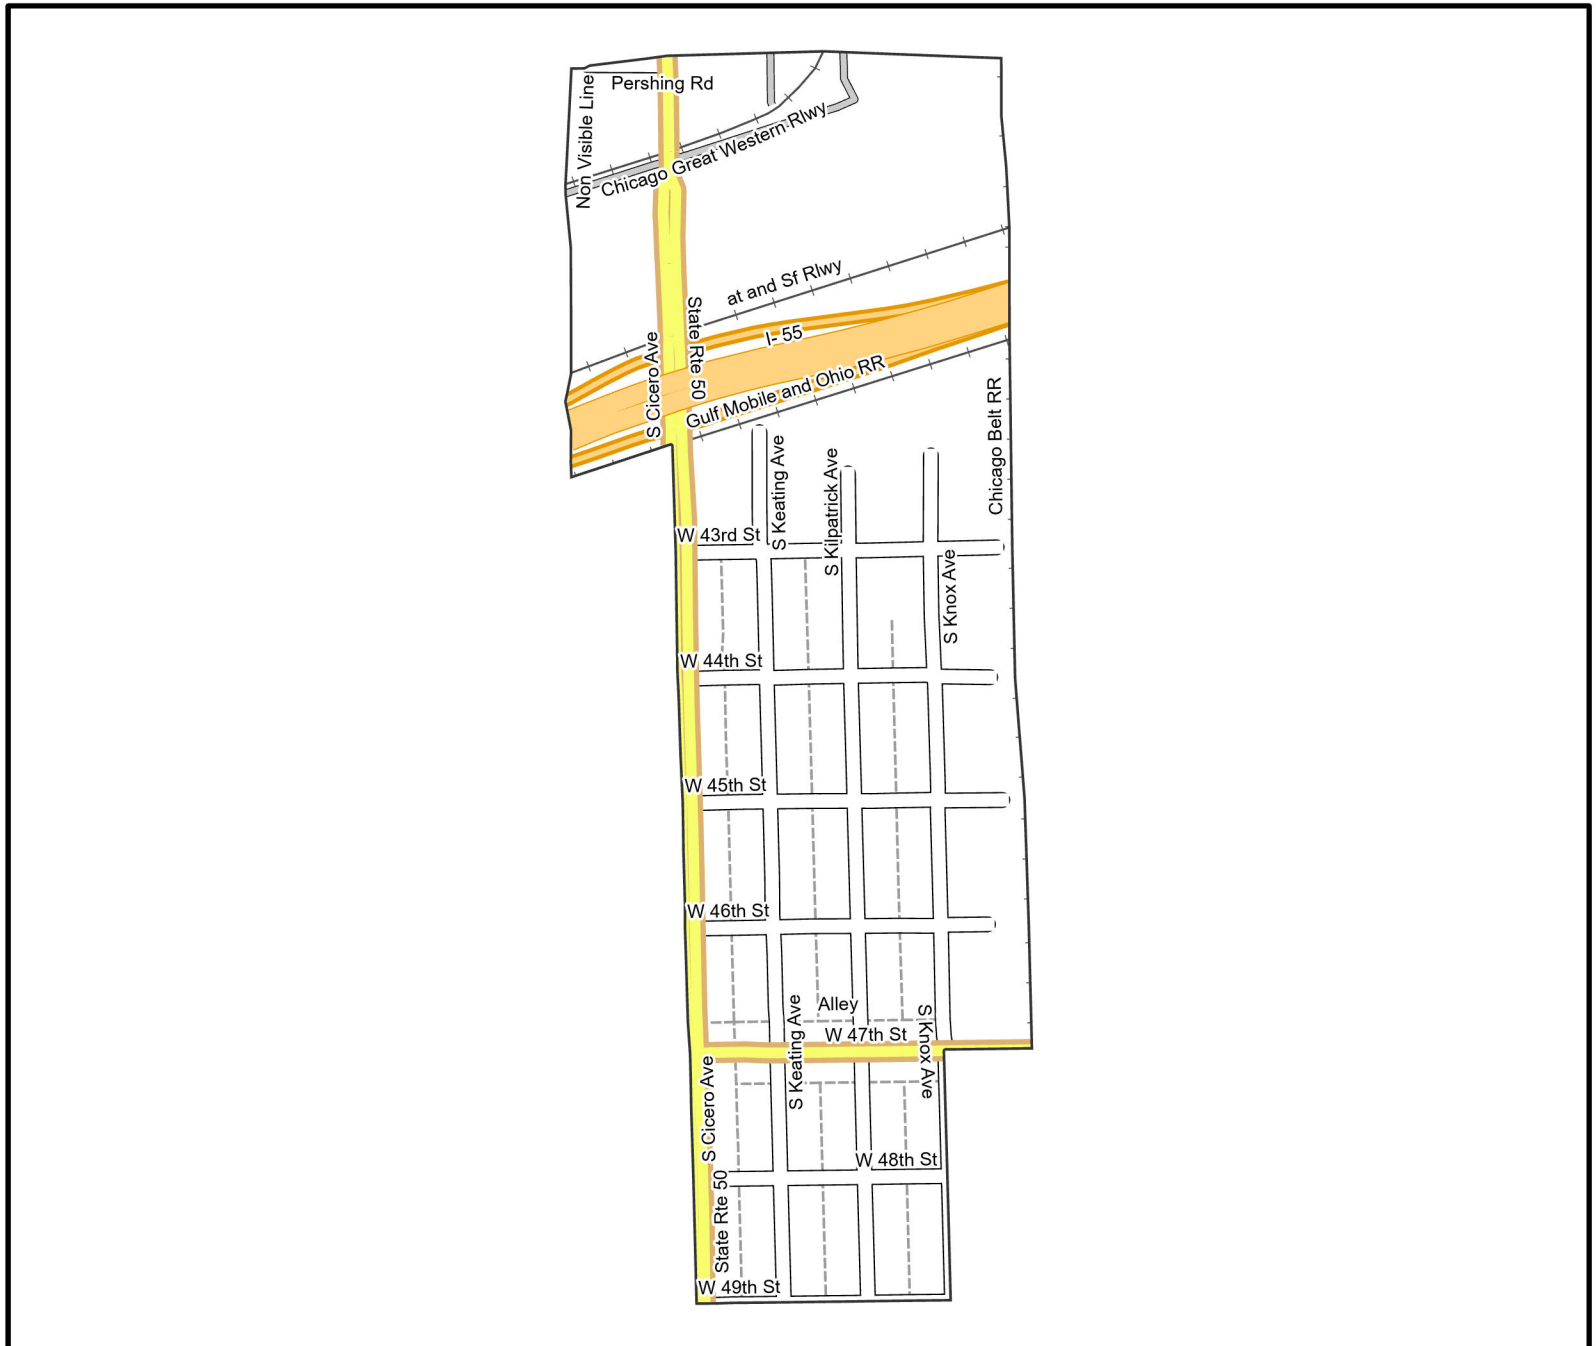

WARD 22 PCT 16

Legend

- Precincts
- Freeway
- Major Street
- Local Street
- Ramp
- Service Drive
- Alley
- Waterways
- Railroad

Board of Elections - City of Chicago
69 W Washington, Suite 600,
Chicago, IL 60602
312-269-7900
www.chicagoelections.gov

Date: 1/31/2023