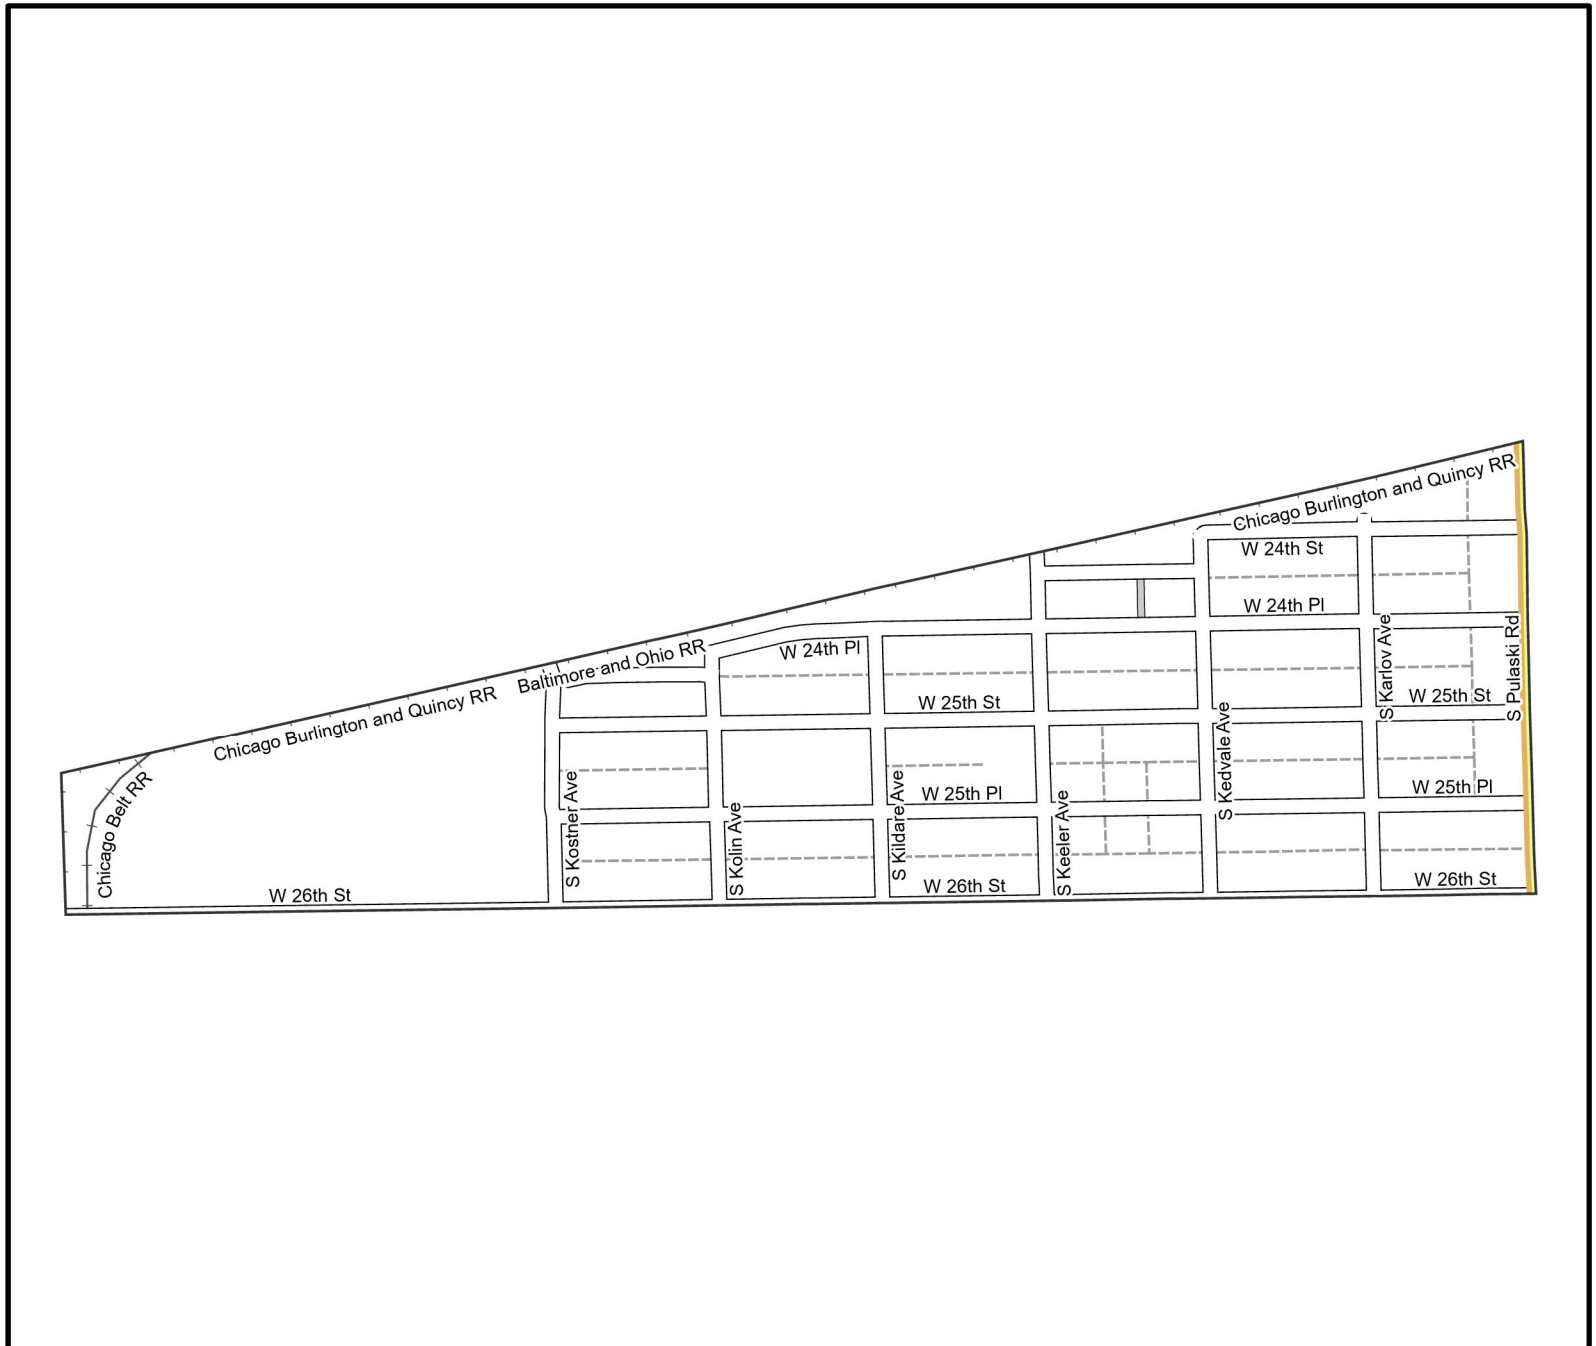

Date: 1/31/2023

WARD 22 PCT 3

Legend

- Precincts
- Freeway
- Major Street
- Local Street
- Ramp
- Service Drive
- Alley
- Waterways
- Railroad

Board of Elections - City of Chicago
69 W Washington, Suite 600,
Chicago, IL 60602
312-269-7900
www.chicagoelections.gov