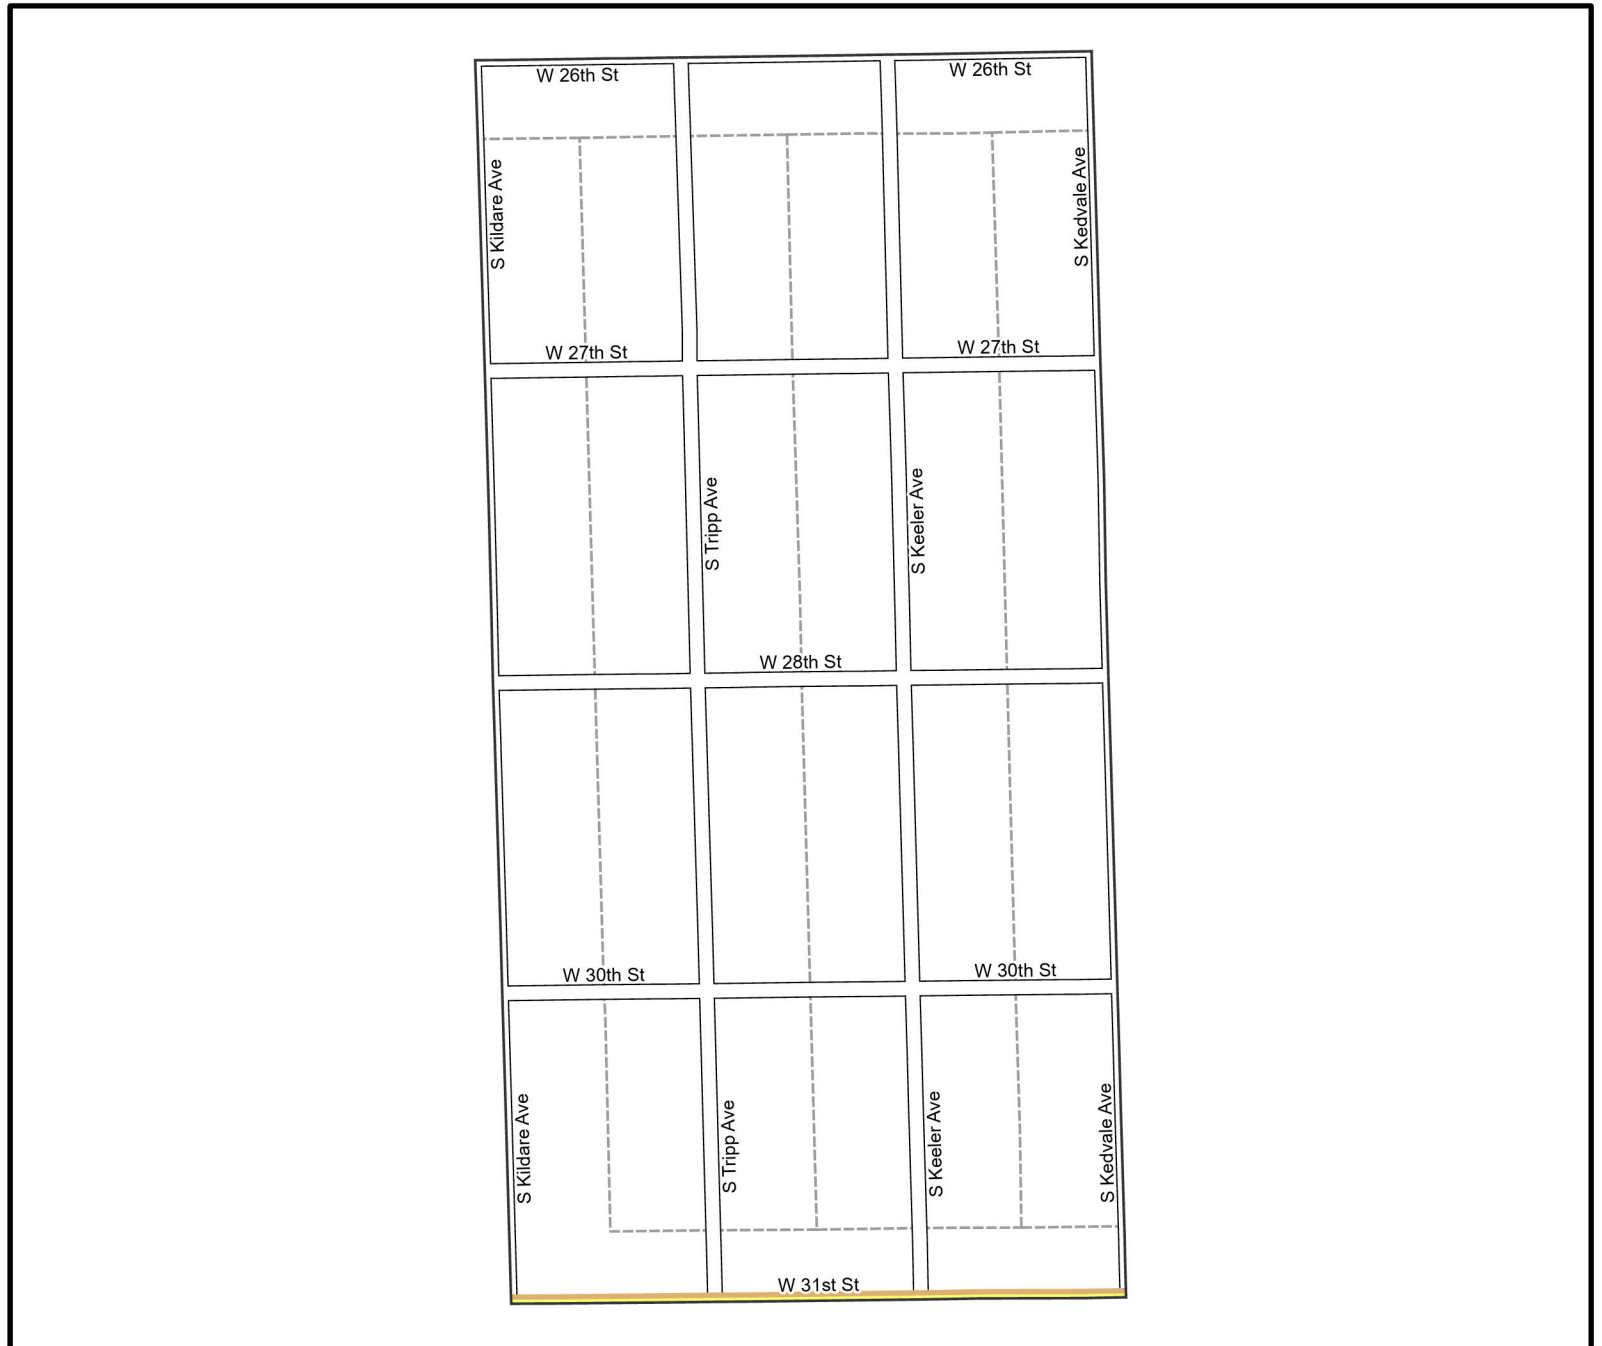

Date: 1/31/2023

0 920 1,840 US Feet

WARD 22 PCT 14

Legend

- Precincts
- Freeway
- Major Street
- Local Street
- Ramp
- Service Drive
- Alley
- Waterways
- Railroad

Board of Elections - City of Chicago
69 W Washington, Suite 600,
Chicago, IL 60602
312-269-7900
www.chicagoelections.gov