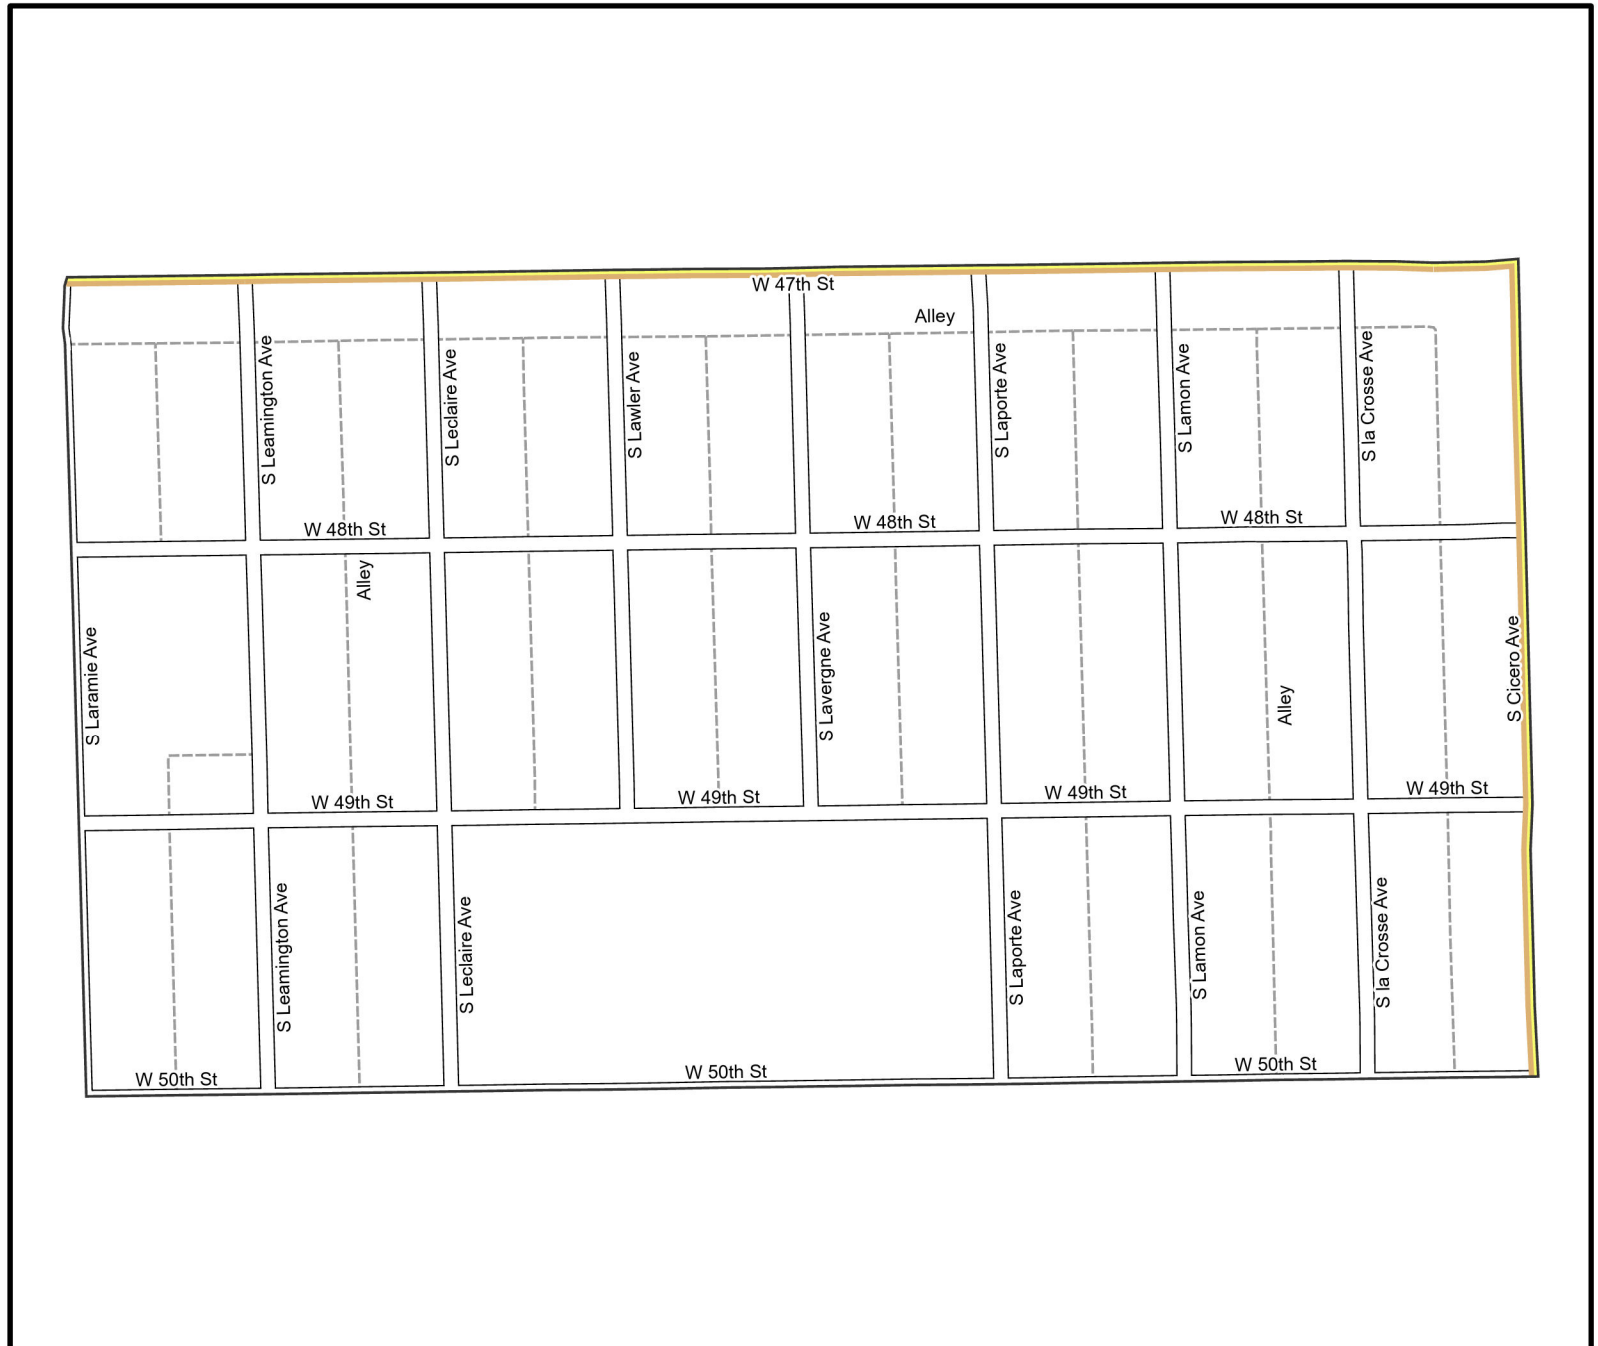

Date: 1/31/2023

WARD 22 PCT 19

Legend

- Precincts
- Freeway
- Major Street
- Local Street
- Ramp
- Service Drive
- Alley
- Waterways
- Railroad

Board of Elections - City of
Chicago
69 W Washington, Suite 600,
Chicago, IL 60602
312-269-7900
www.chicagoelections.gov