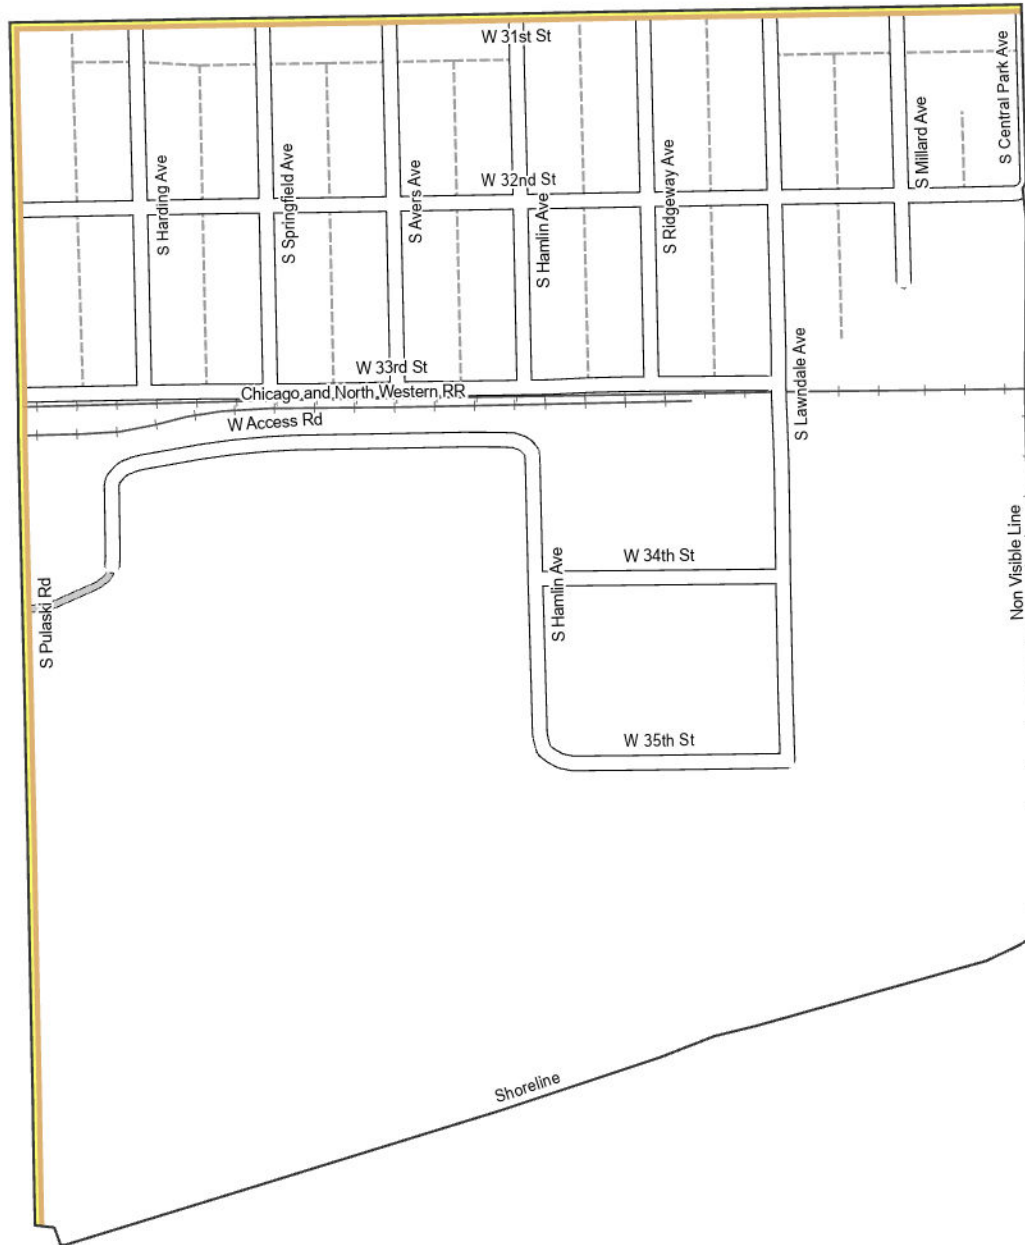

WARD 22 PCT 10

1. Legend
2. Precincts
   - Freeway
   - Major Street
   - Local Street
   - Ramp
   - Service Drive
   - Alley
   - Waterways
   - Railroad

Board of Elections - City of Chicago
69 W Washington, Suite 600,
Chicago, IL 60602
312-269-7900
www.chicagoelections.gov

Date: 1/18/2023