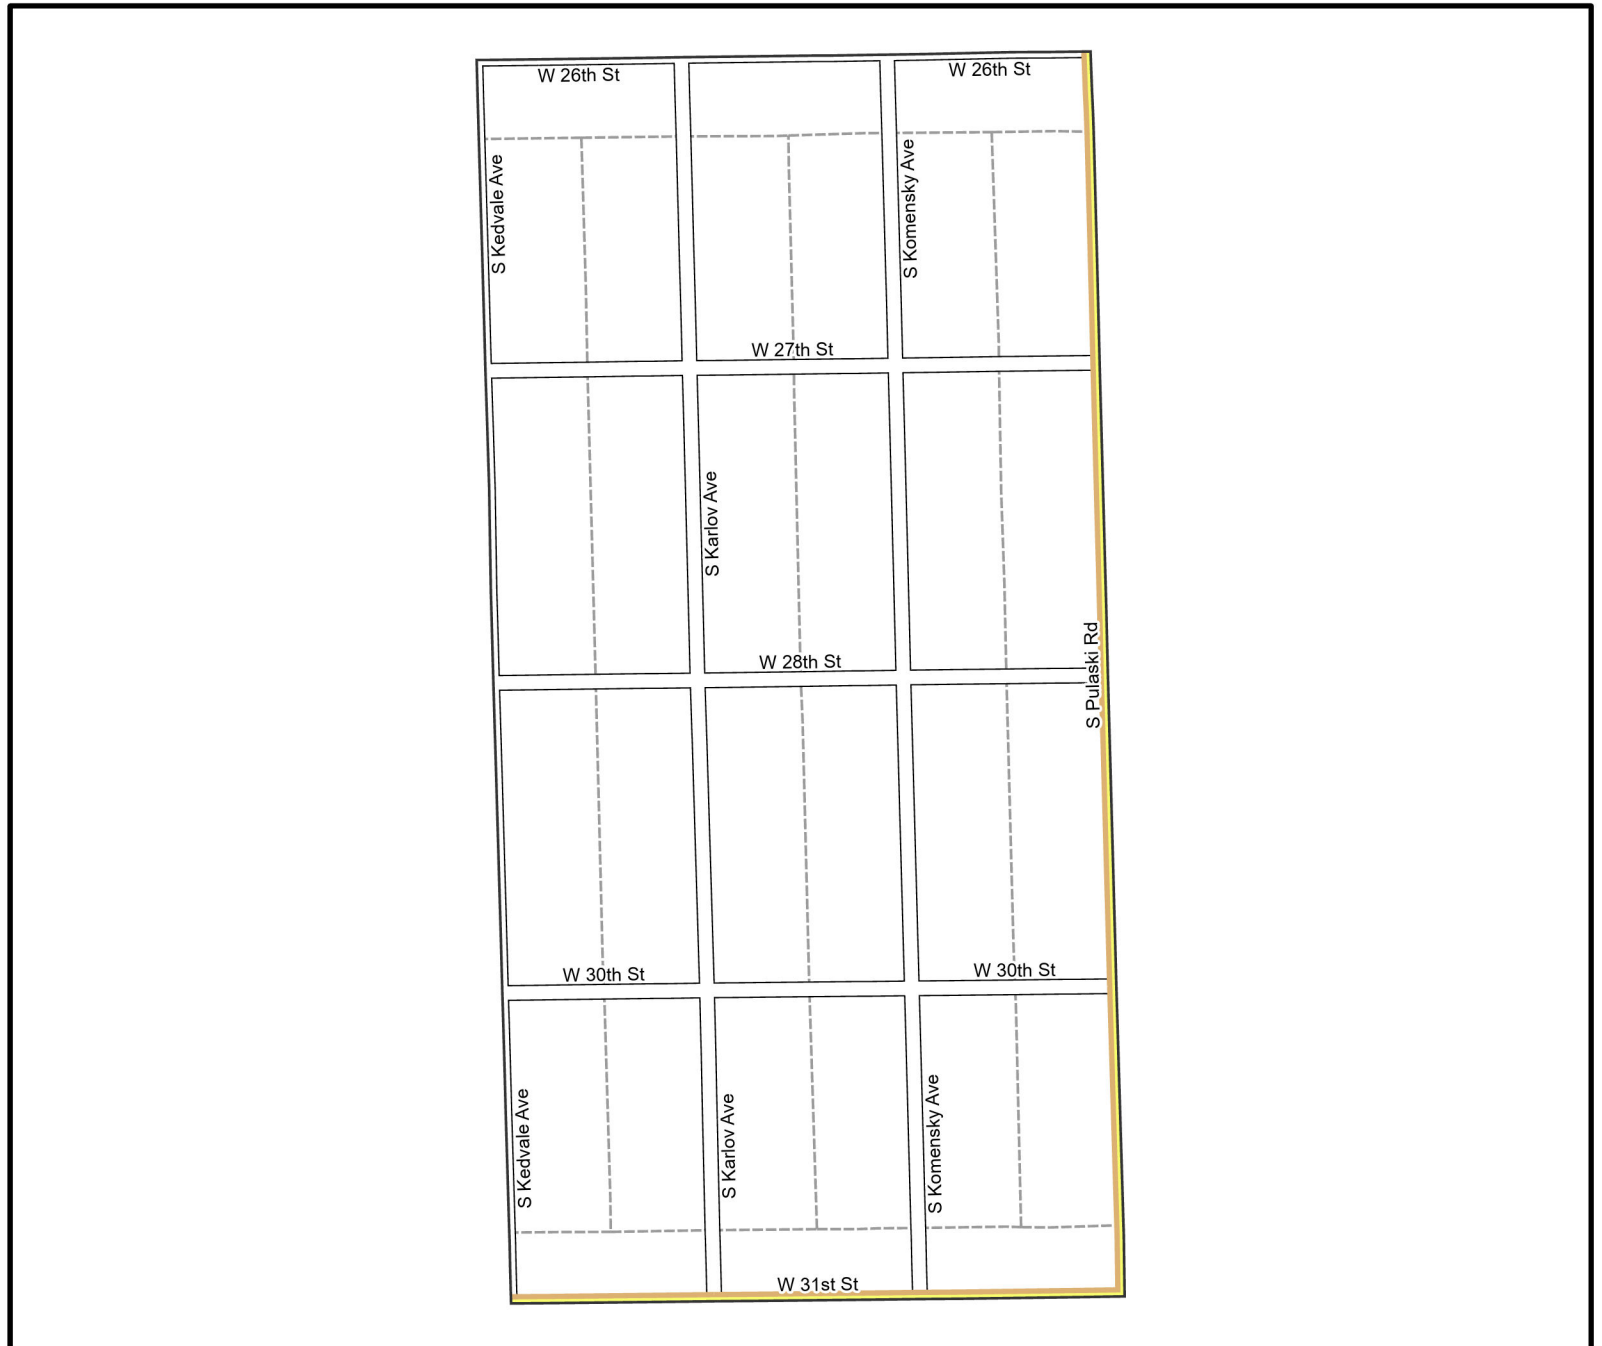

WARD 22 PCT 12

Legend

- Precincts
- Freeway
- Major Street
- Local Street
- Ramp
- Service Drive
- Alley
- Waterways
- Railroad

Board of Elections - City of
Chicago
69 W Washington, Suite 600,
Chicago, IL 60602
312-269-7900
www.chicagoelections.gov

Date: 1/31/2023