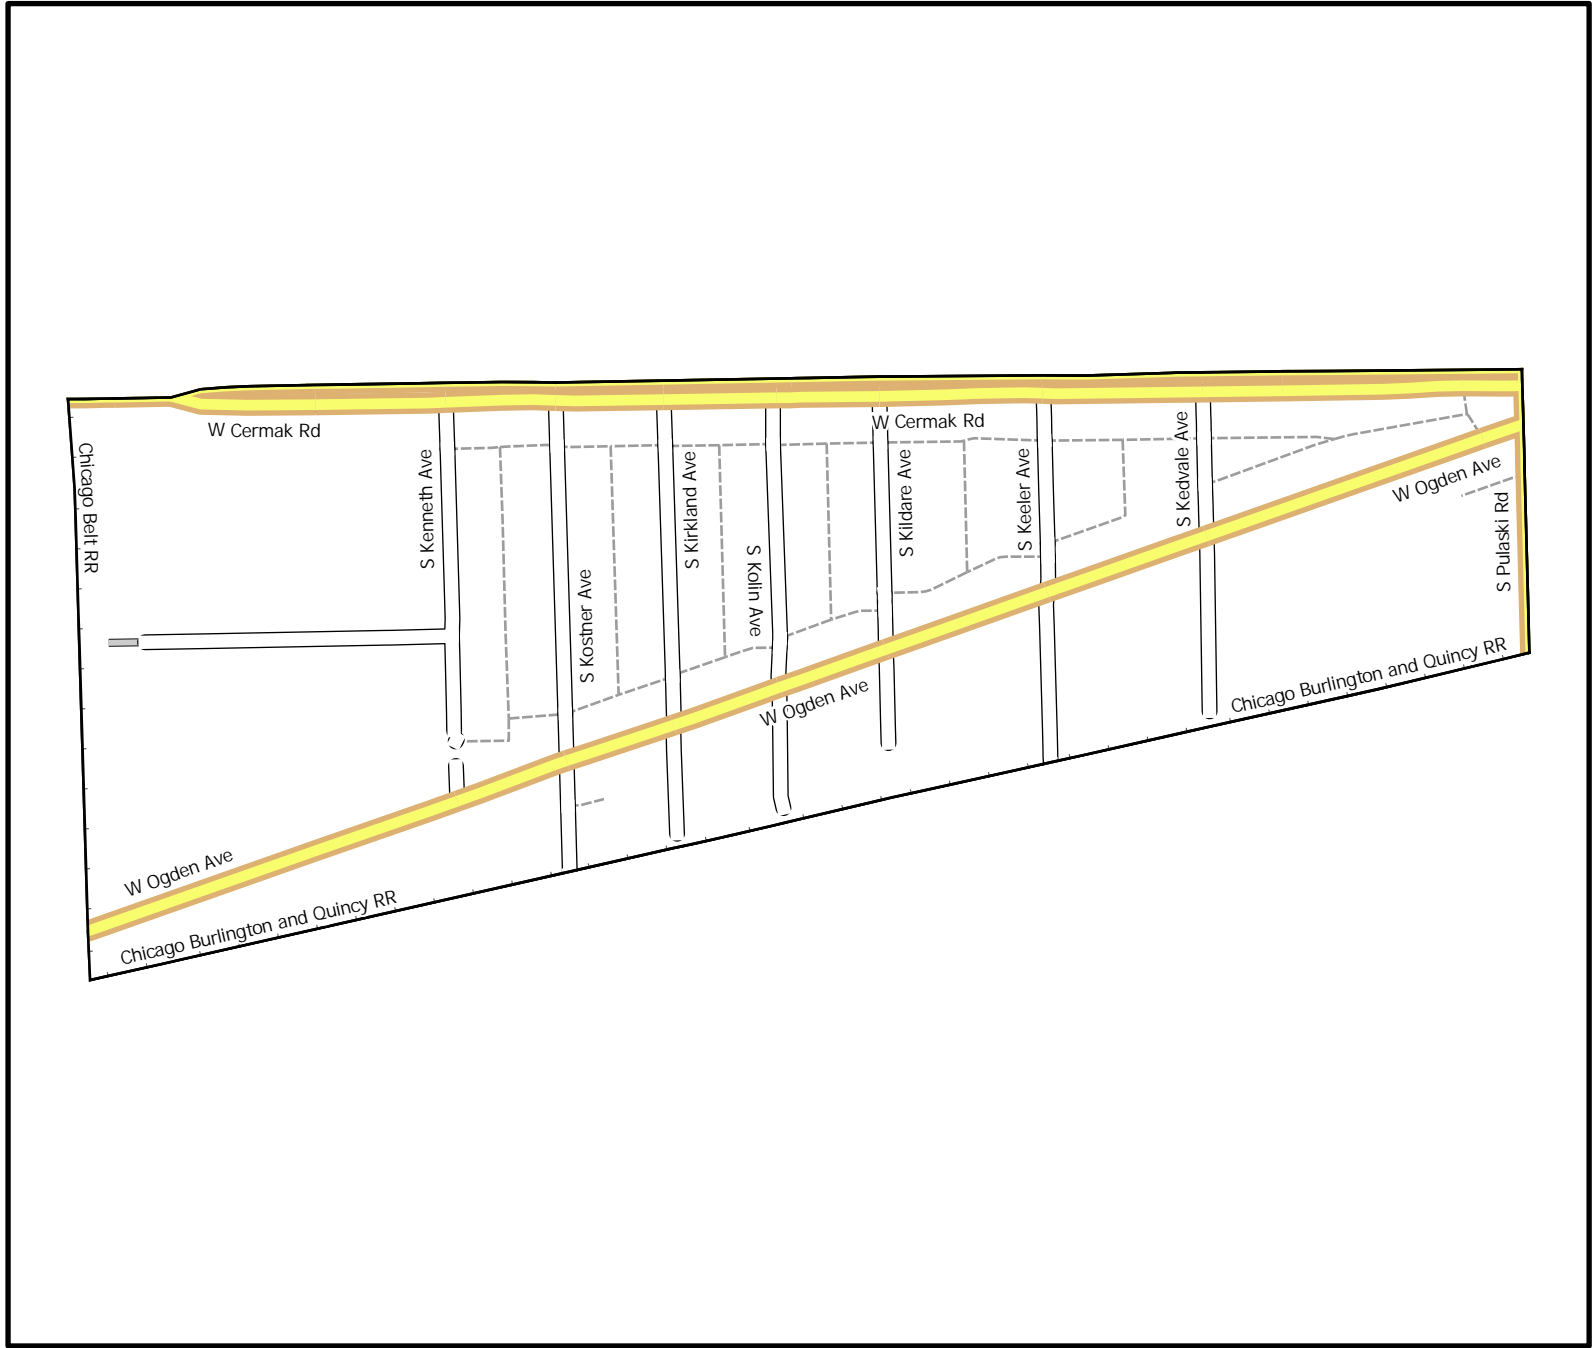

WARD 22 PCT 1

- Legend
- Precincts
 - Freeway
 - Major Street
 - Local Street
 - Ramp
 - Service Drive
 - Alley
 - Waterways
 - Railroad

Board of Elections - City of Chicago
69 W Washington, Suite 600,
Chicago, IL 60602
312-269-7900
www.chicagoelections.gov