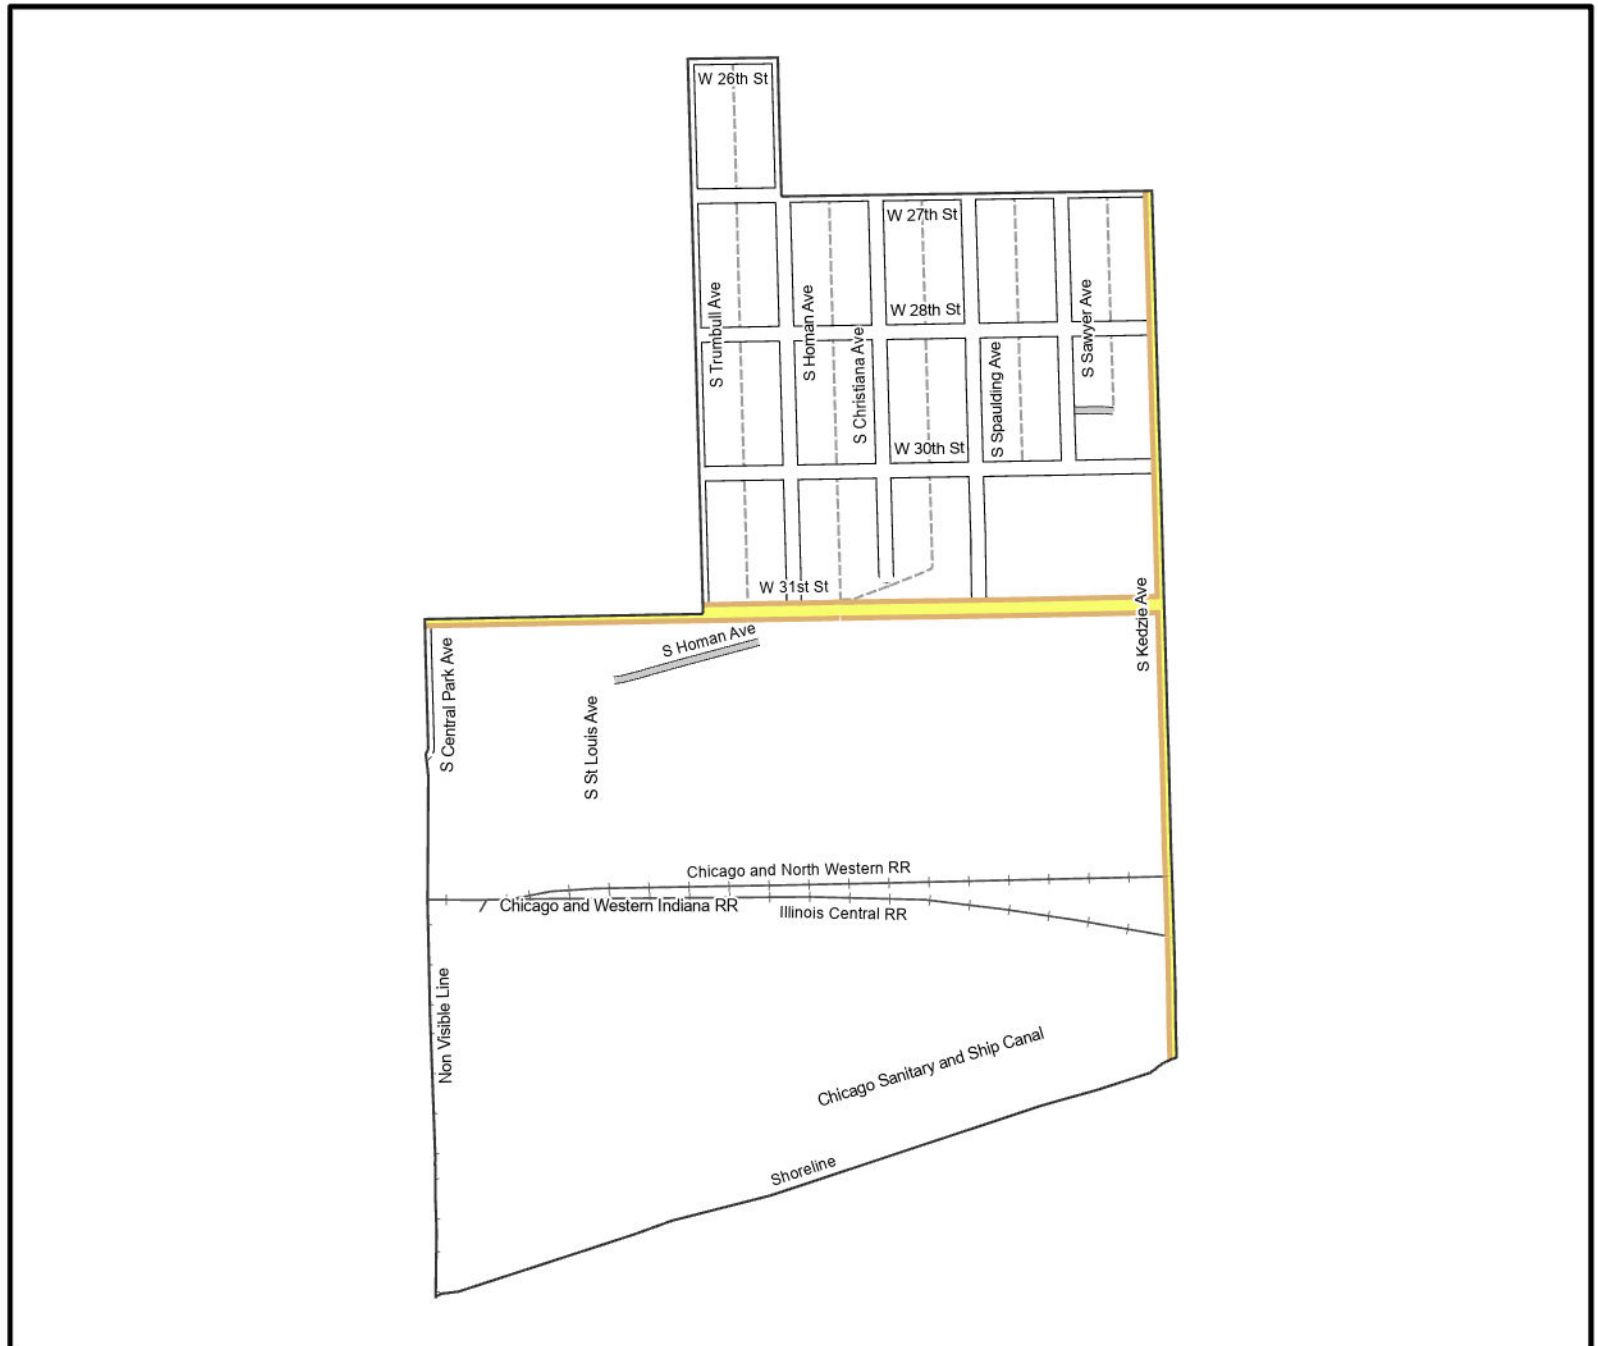

WARD 22 PCT 7

1. Legend
2. Precincts
   - Freeway
   - Major Street
   - Local Street
   - Ramp
   - Service Drive
   - Alley
   - Waterways
   - Railroad

Board of Elections - City of Chicago
69 W Washington, Suite 600,
Chicago, IL 60602
312-269-7900
www.chicagoelections.gov

Date: 1/18/2023