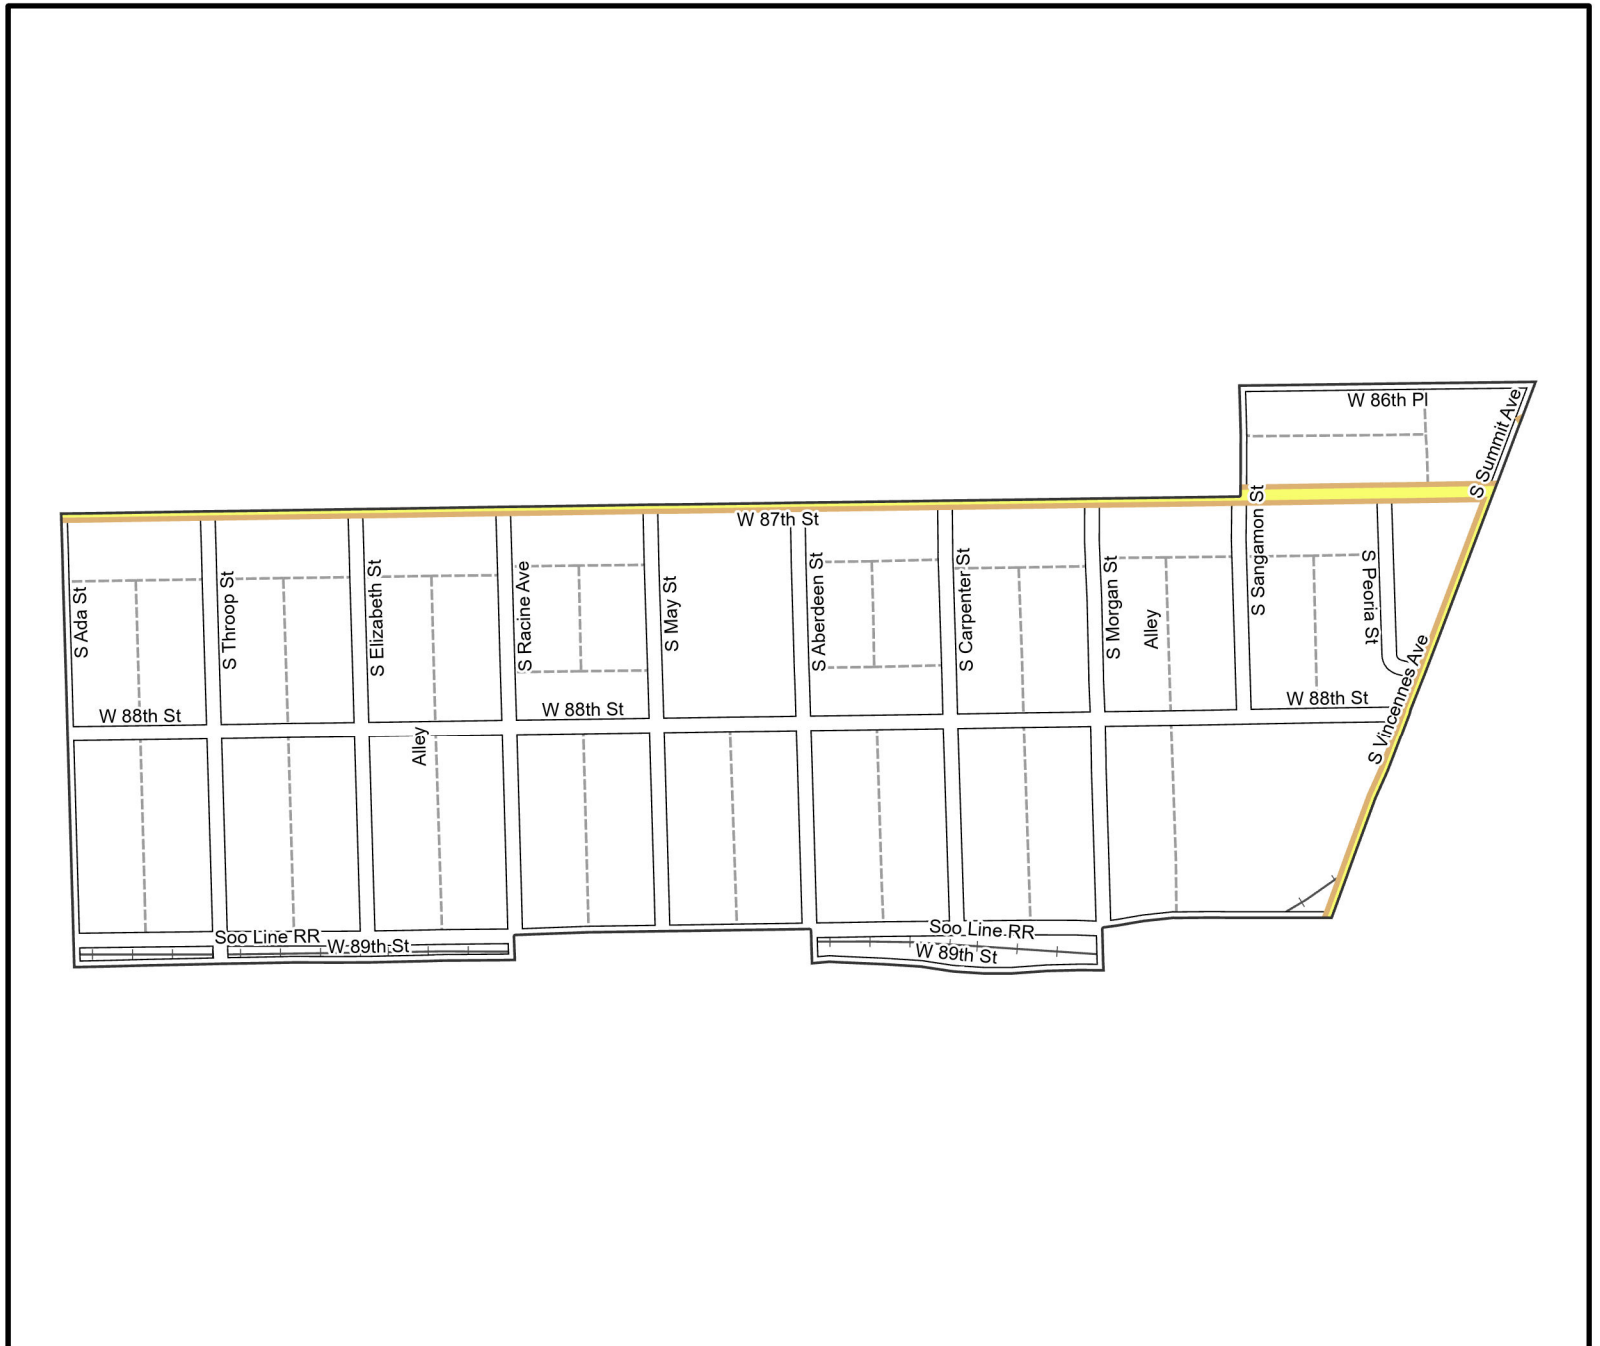

Date: 1/31/2023

0 1,000 2,000 US Feet

WARD 21 PCT 26

Legend

- Precincts
- Freeway
- Major Street
- Local Street
- Ramp
- Service Drive
- Alley
- Waterways
- Railroad

Board of Elections - City of Chicago
69 W Washington, Suite 600,
Chicago, IL 60602
312-269-7900
www.chicagoelections.gov