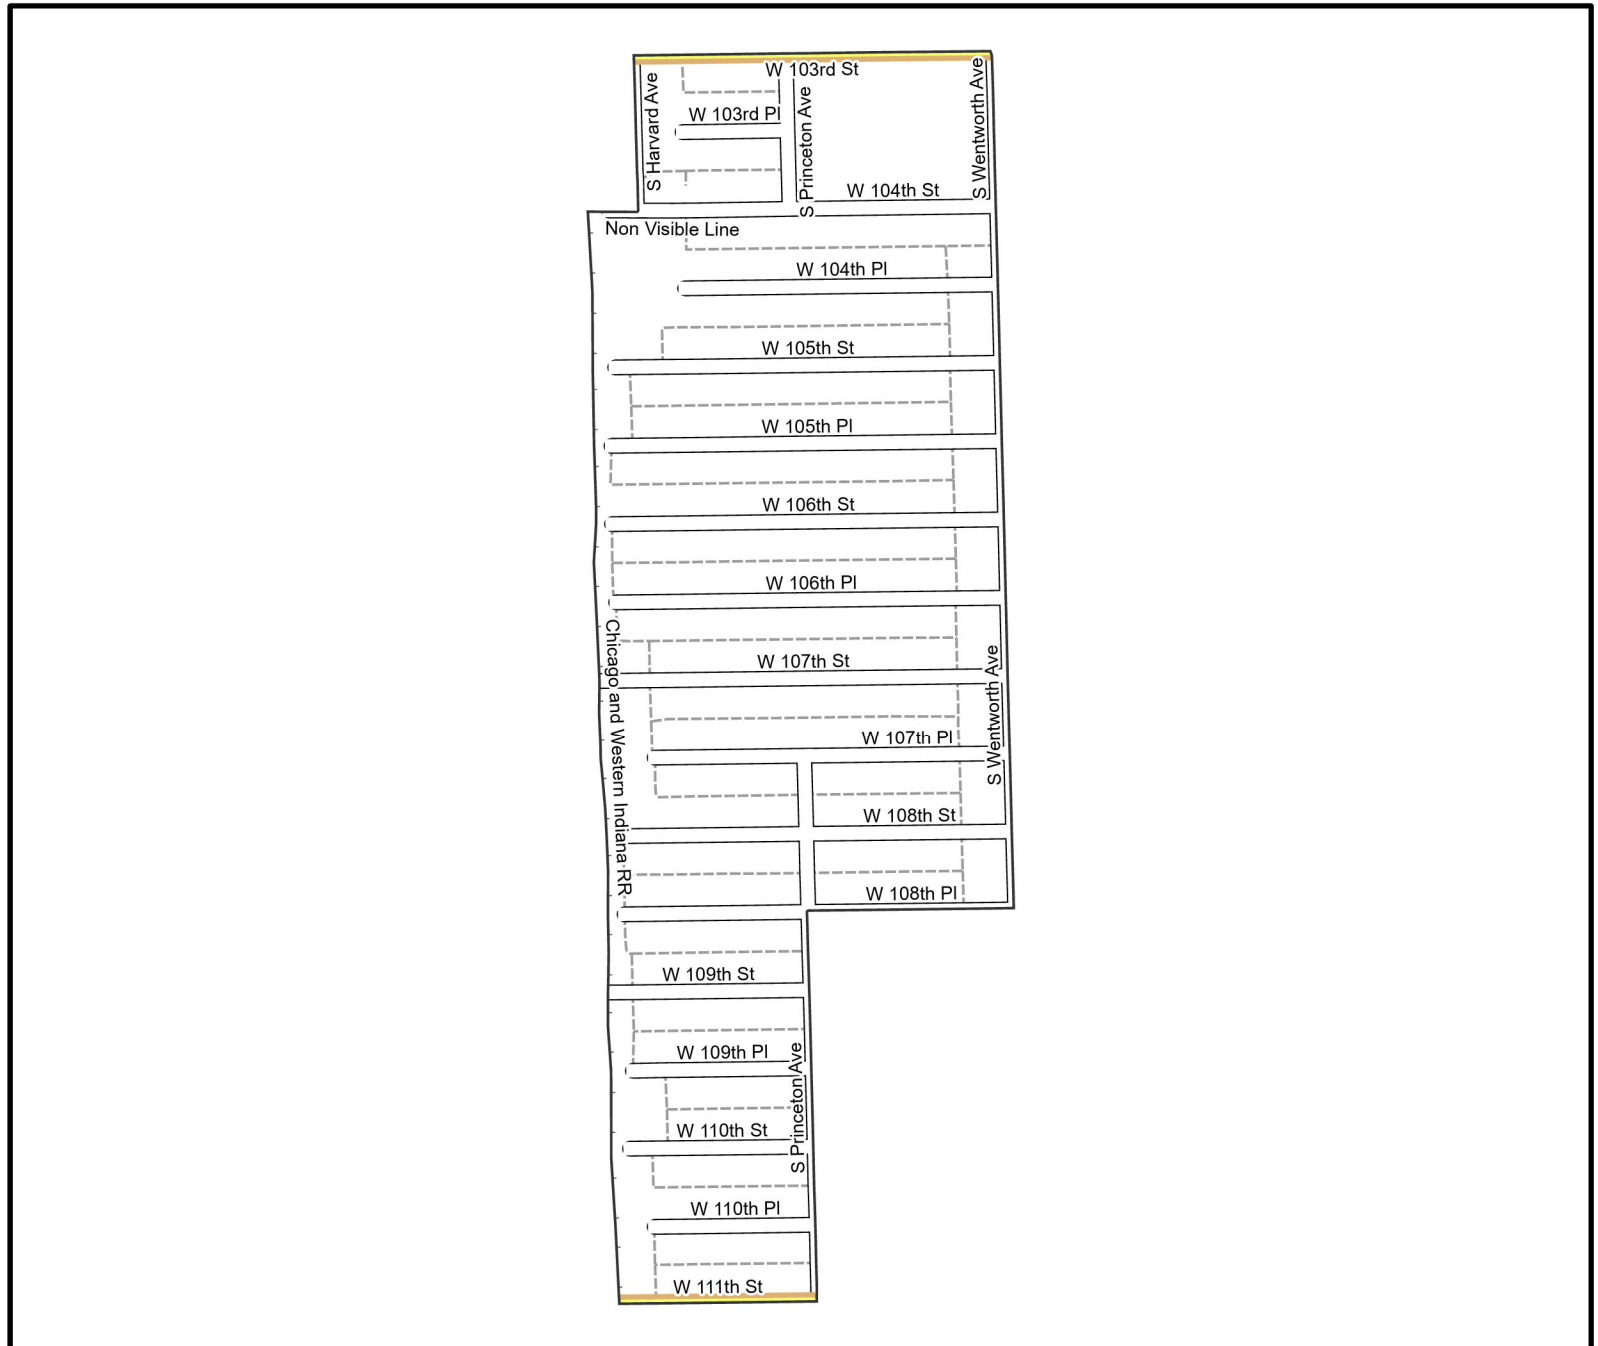

WARD 21 PCT 12

Legend

- Precincts
- Freeway
- Major Street
- Local Street
- Ramp
- Service Drive
- Alley
- Waterways
- Railroad

Board of Elections - City of Chicago
69 W Washington, Suite 600,
Chicago, IL 60602
312-269-7900
www.chicagoelections.gov

Date: 1/31/2023

0 1,000 2,000
US Feet