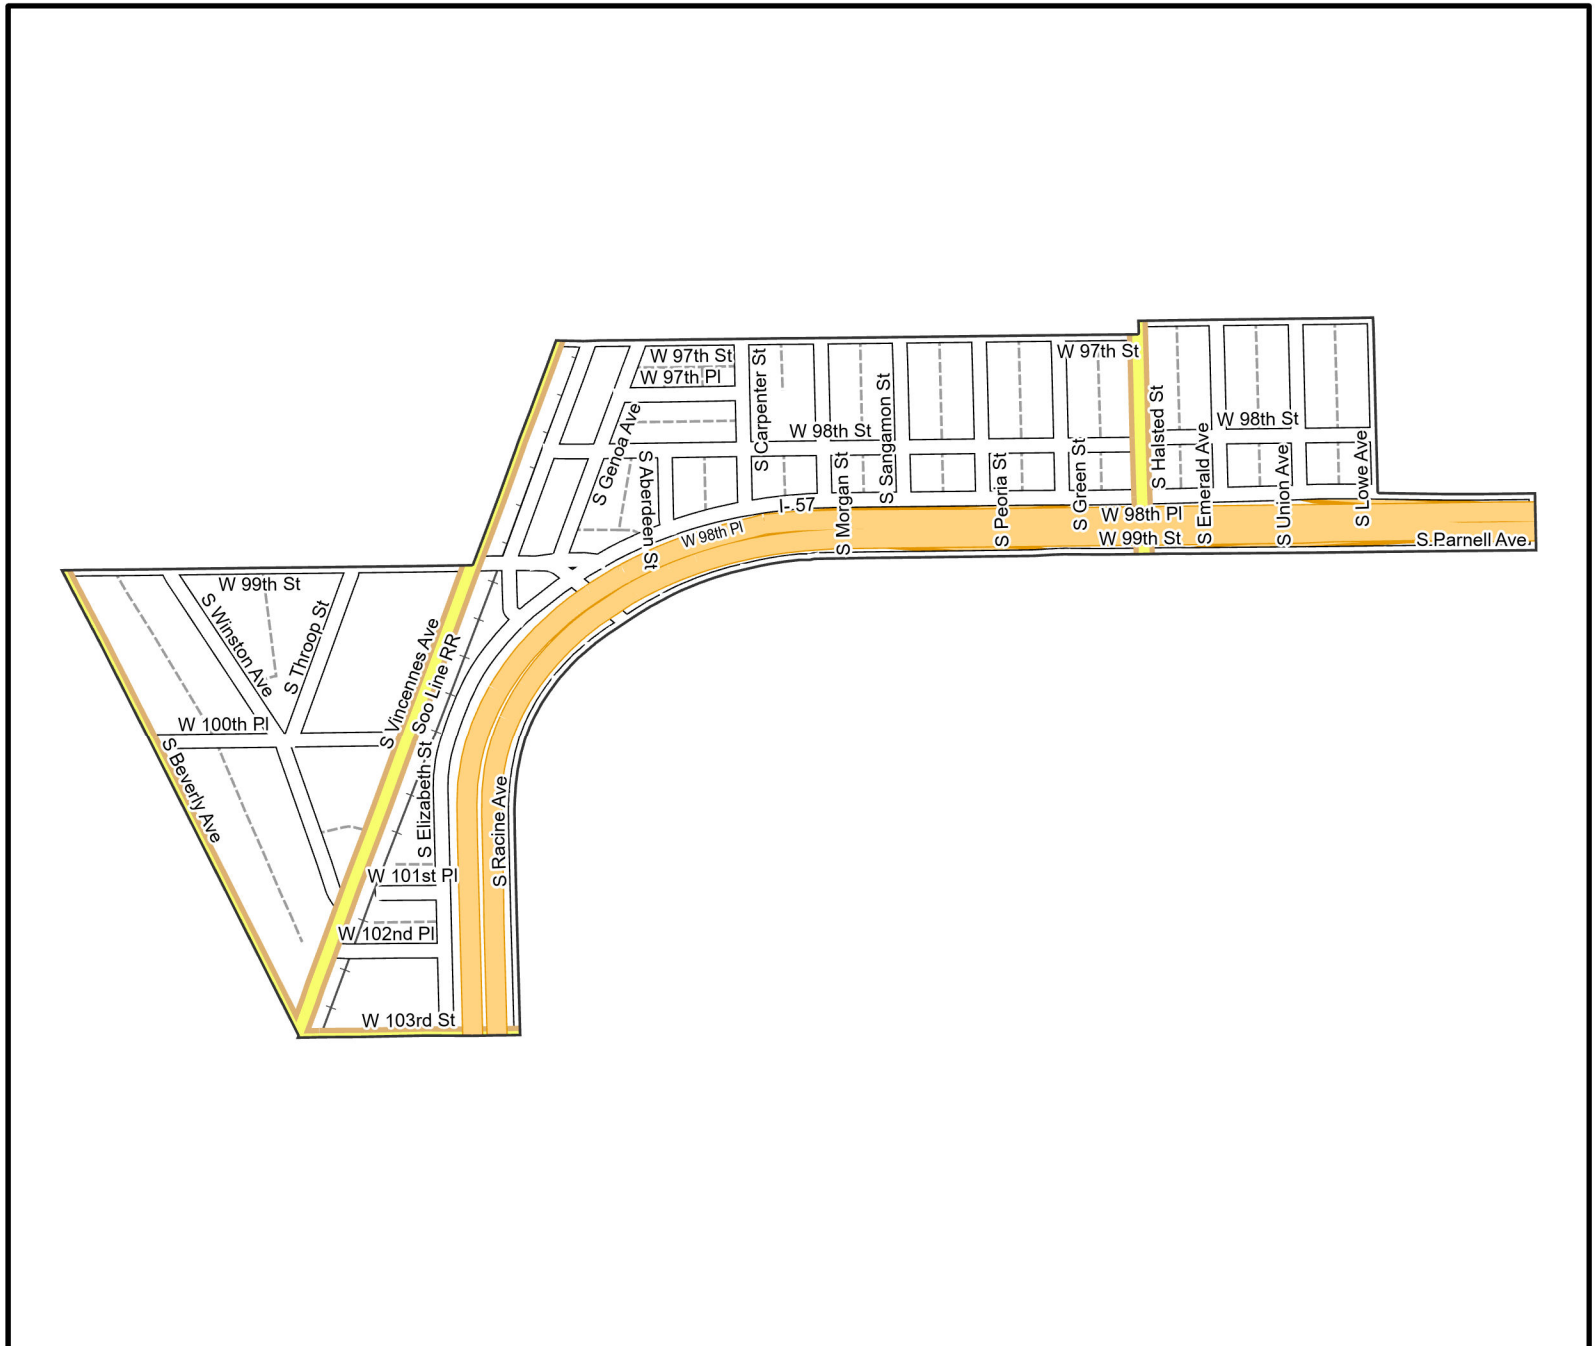

Date: 1/31/2023

WARD 21 PCT 19

Legend

- Precincts
- Freeway
- Major Street
- Local Street
- Ramp
- Service Drive
- Alley
- Waterways
- Railroad

Board of Elections - City of Chicago
69 W Washington, Suite 600,
Chicago, IL 60602
312-269-7900
www.chicagoelections.gov