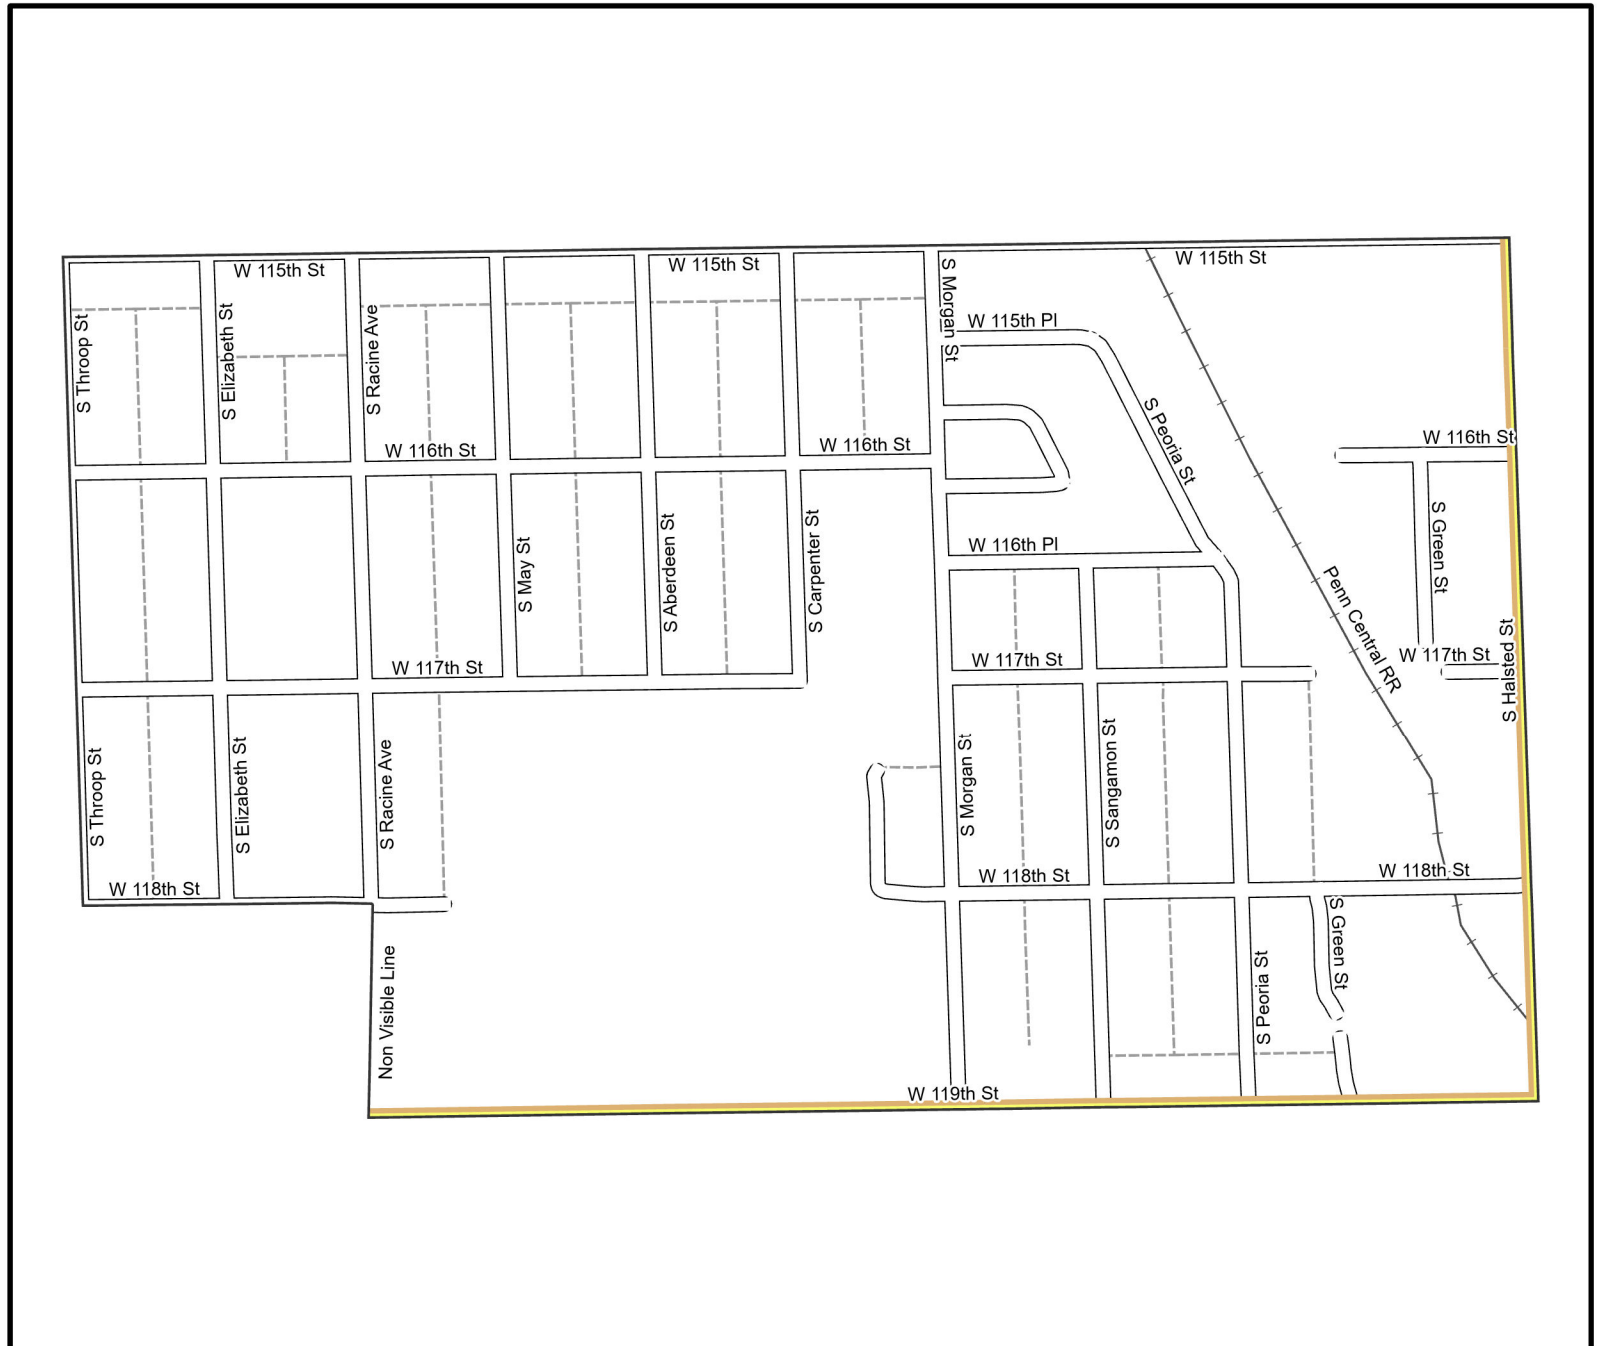

Date: 1/31/2023

WARD 21 PCT 4

Legend

- Precincts
- Freeway
- Major Street
- Local Street
- Ramp
- Service Drive
- Alley
- Waterways
- Railroad

Board of Elections - City of Chicago
69 W Washington, Suite 600,
Chicago, IL 60602
312-269-7900
www.chicagoelections.gov