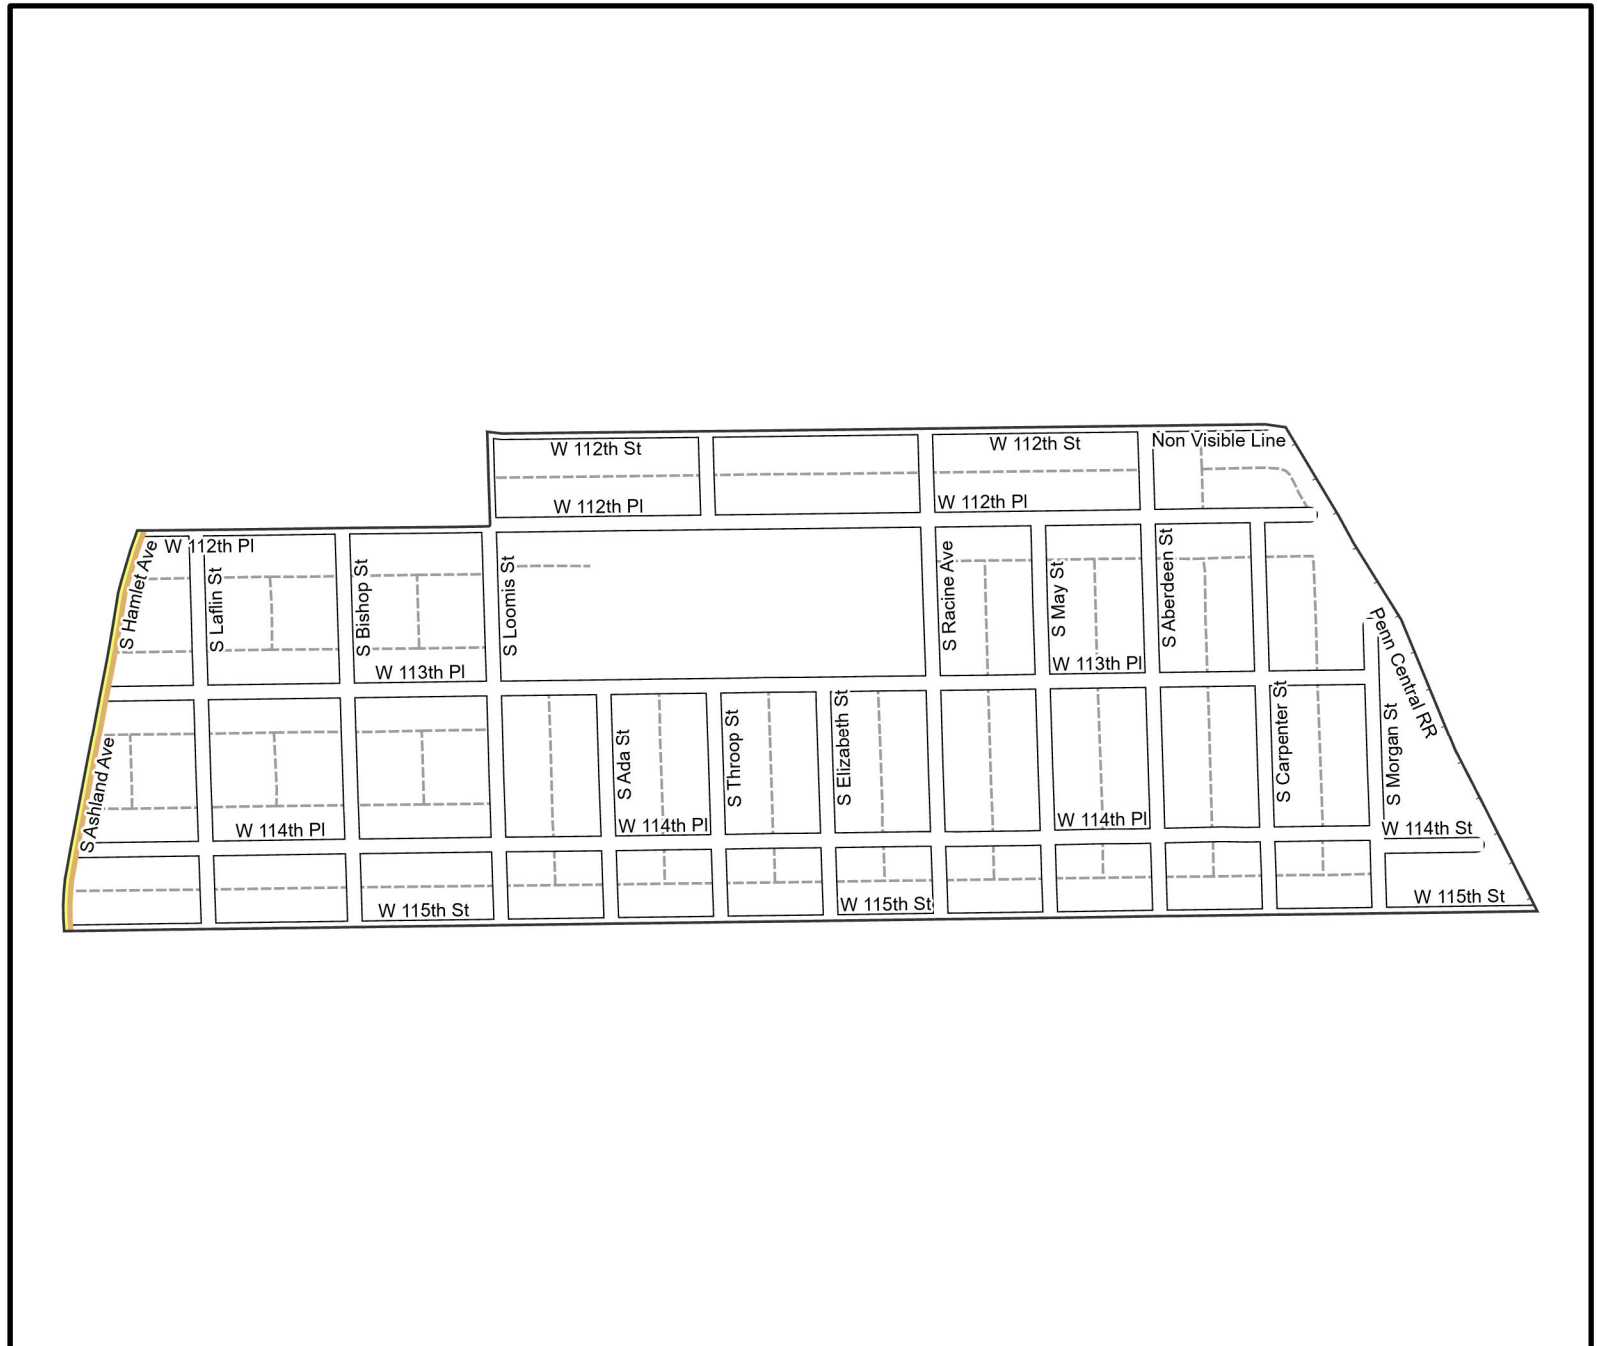

WARD 21 PCT 1

Legend

- Precincts
- Freeway
- Major Street
- Local Street
- Ramp
- Service Drive
- Alley
- Waterways
- Railroad

Board of Elections - City of Chicago
69 W Washington, Suite 600,
Chicago, IL 60602
312-269-7900
www.chicagoelections.gov