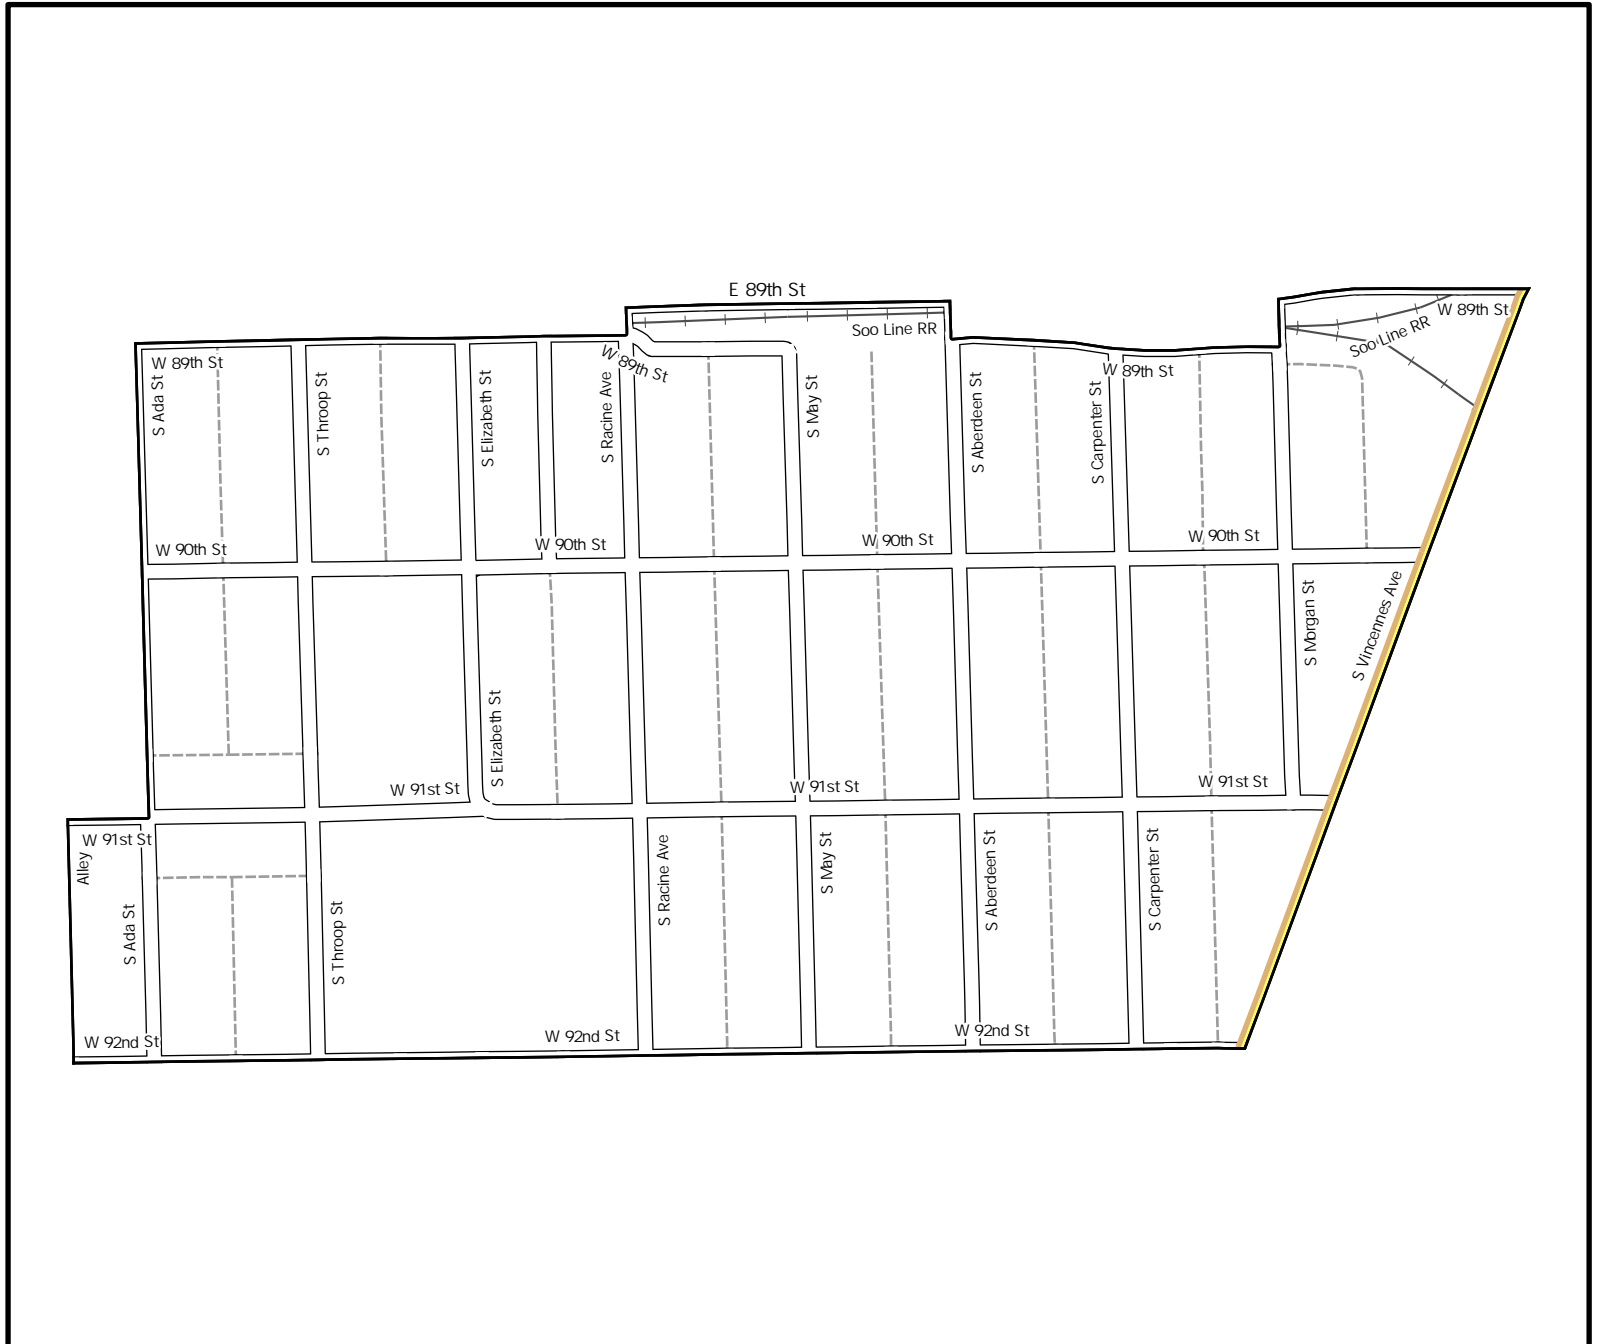

Date: 1/18/2023

WARD 21 PCT 28

Legend

-  Precincts
-  Freeway
-  Major Street
-  Local Street
-  Ramp
-  Service Drive
-  Alley
-  Waterways
-  Railroad

Board of Elections - City of Chicago
 69 W Washington, Suite 600,
 Chicago, IL 60602
 312-269-7900
www.chicagoelections.gov