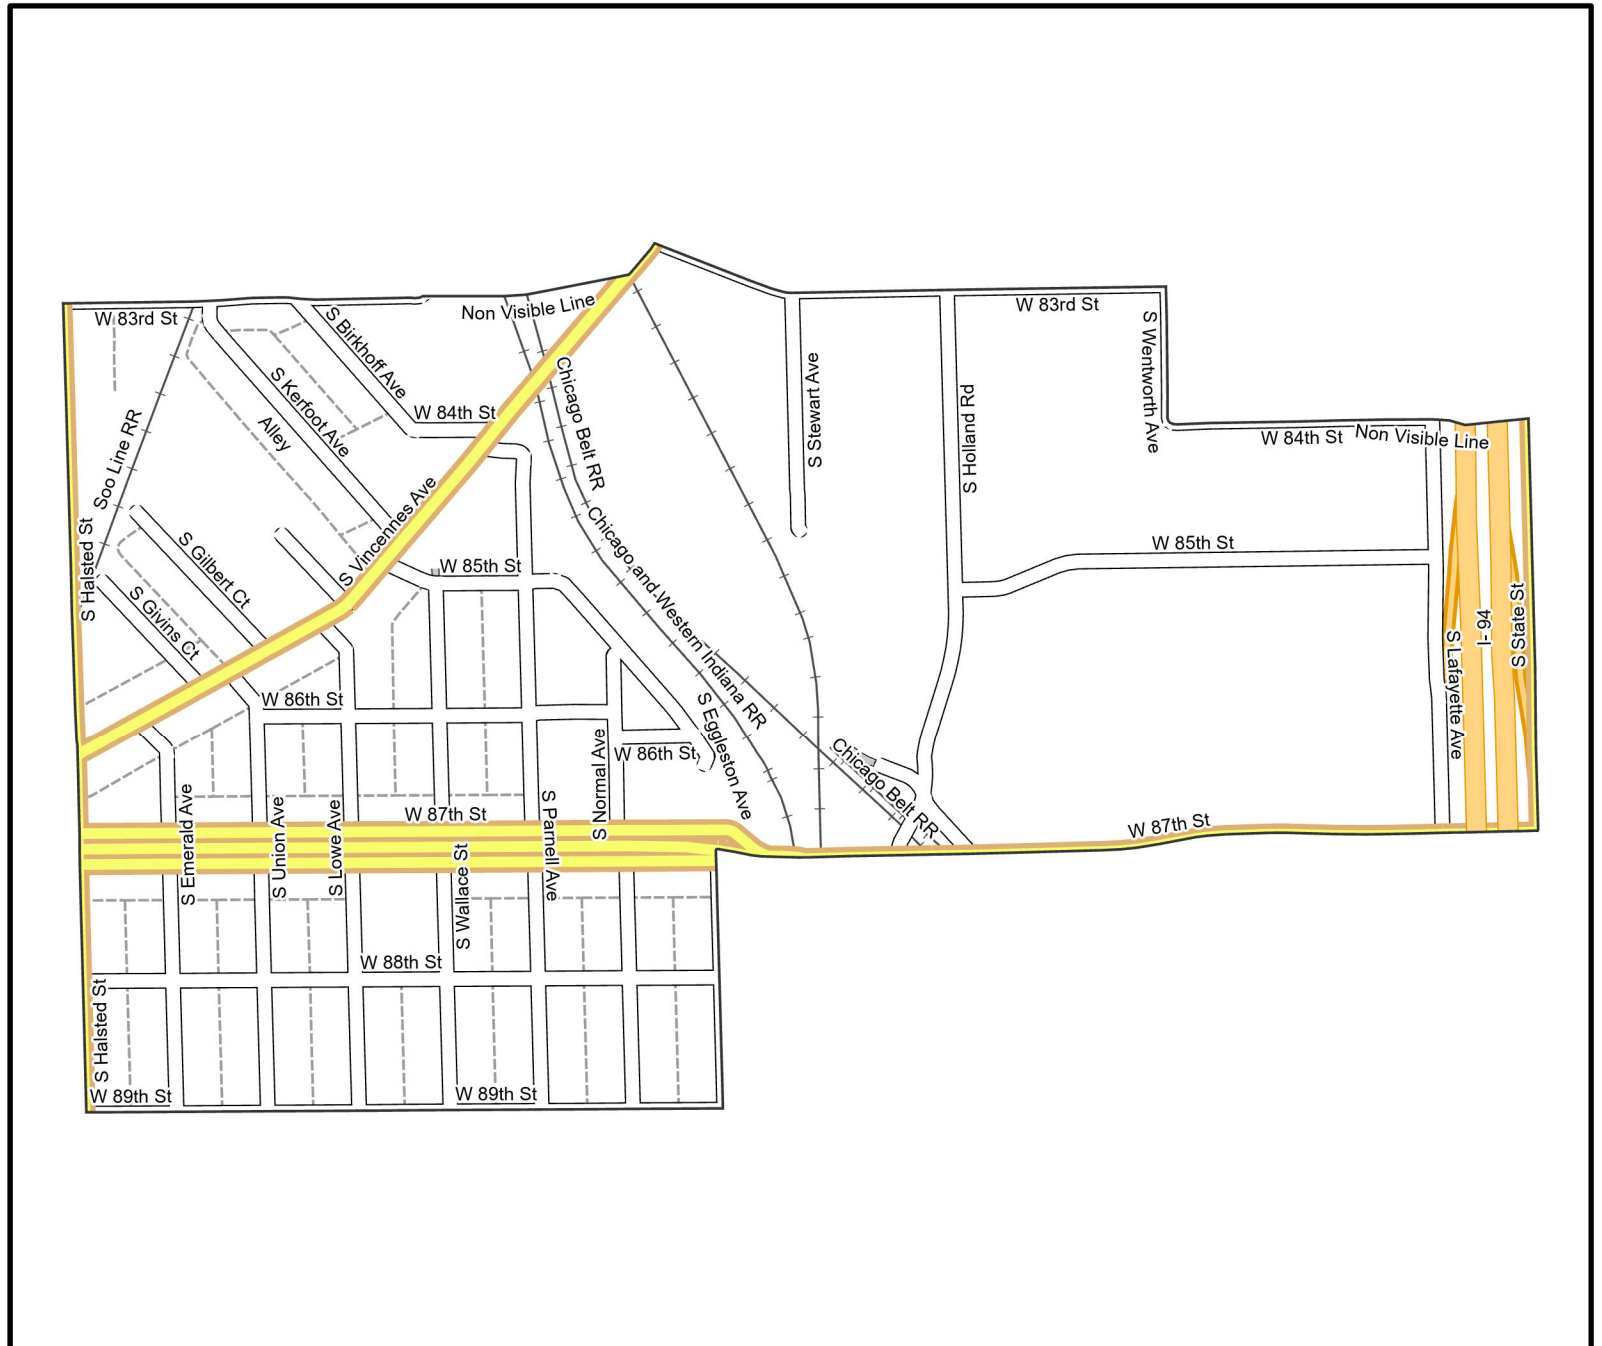

Date: 1/31/2023

WARD 21 PCT 23

Legend

-  Precincts
-  Freeway
-  Major Street
-  Local Street
-  Ramp
-  Service Drive
-  Alley
-  Waterways
-  Railroad

Board of Elections - City of Chicago
 69 W Washington, Suite 600,
 Chicago, IL 60602
 312-269-7900
www.chicagoelections.gov