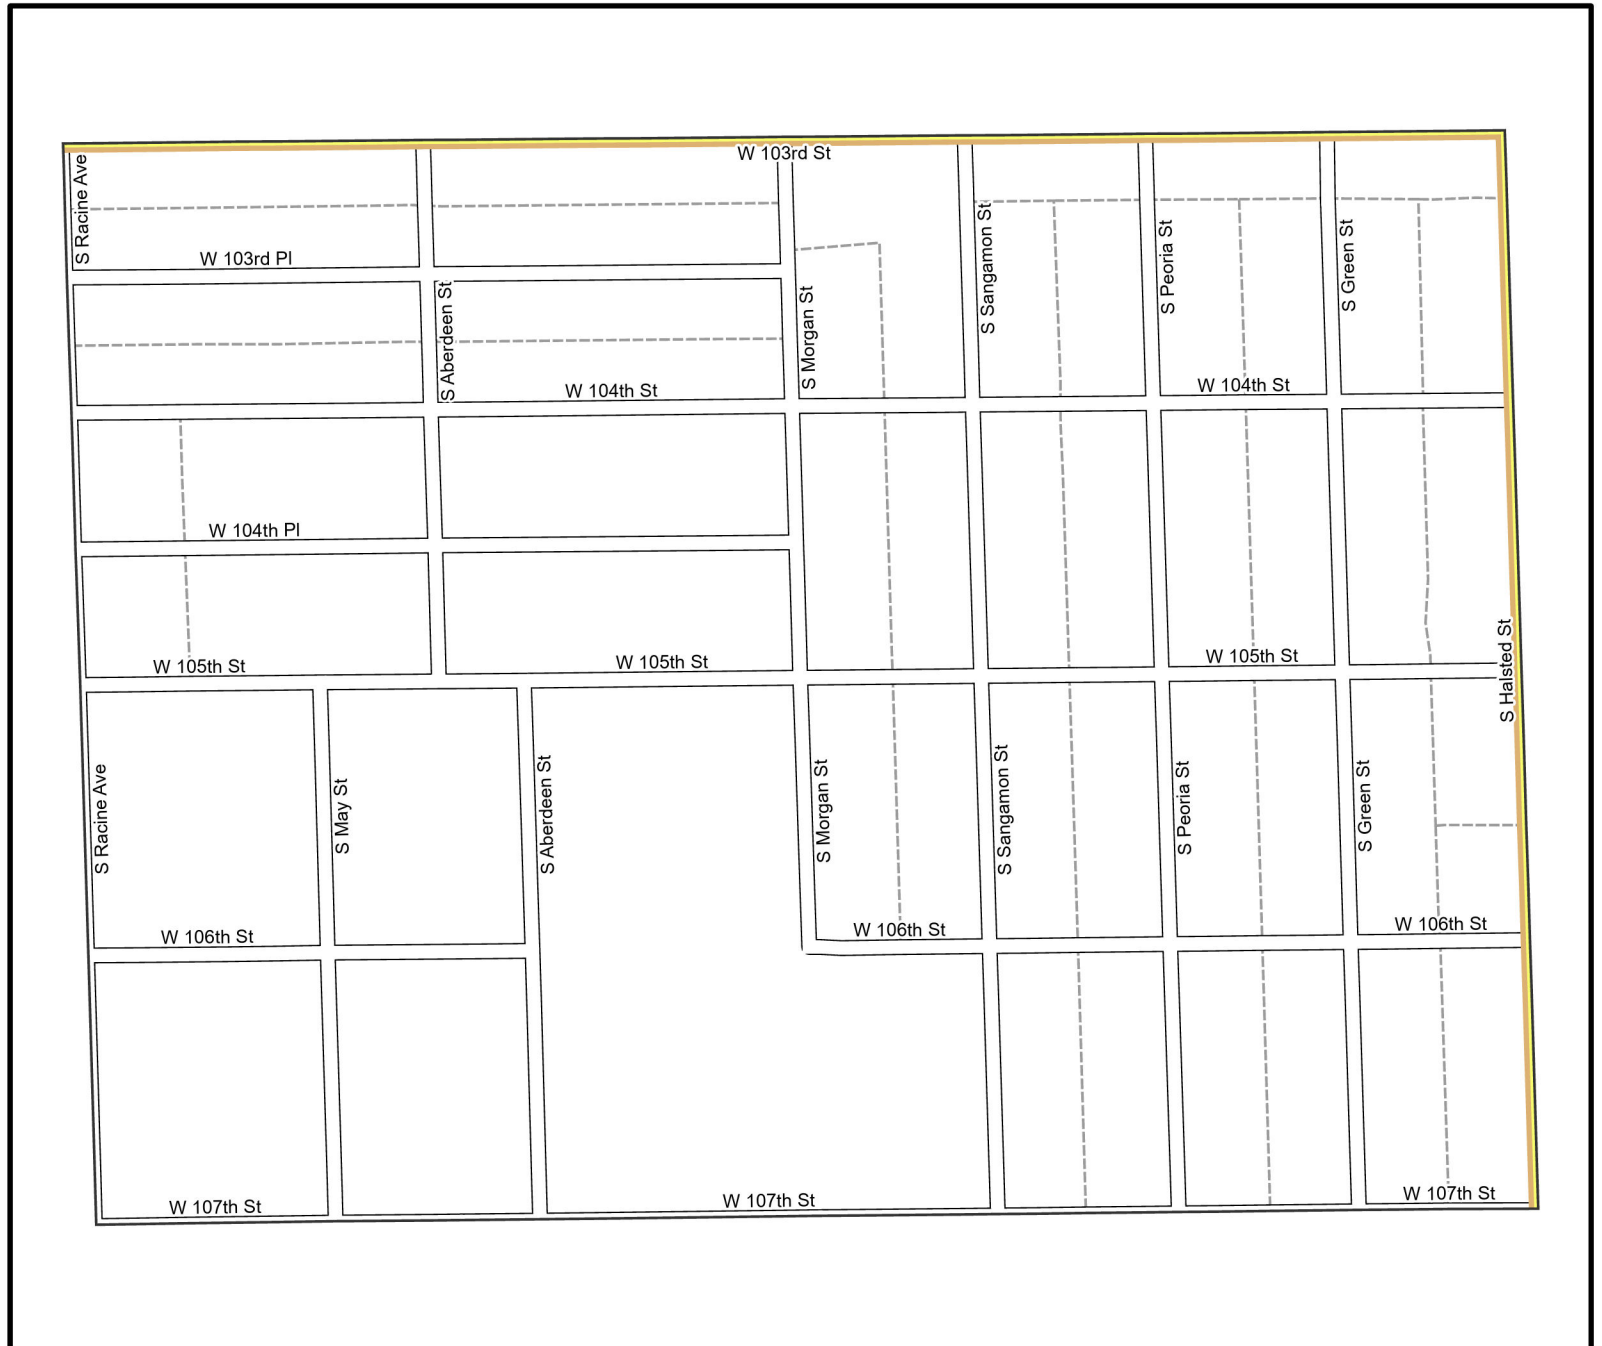

WARD 21 PCT 10

Legend

- Precincts
- Freeway
- Major Street
- Local Street
- Ramp
- Service Drive
- Alley
- Waterways
- Railroad

Board of Elections - City of
Chicago
69 W Washington, Suite 600,
Chicago, IL 60602
312-269-7900
www.chicagoelections.gov

Date: 1/31/2023