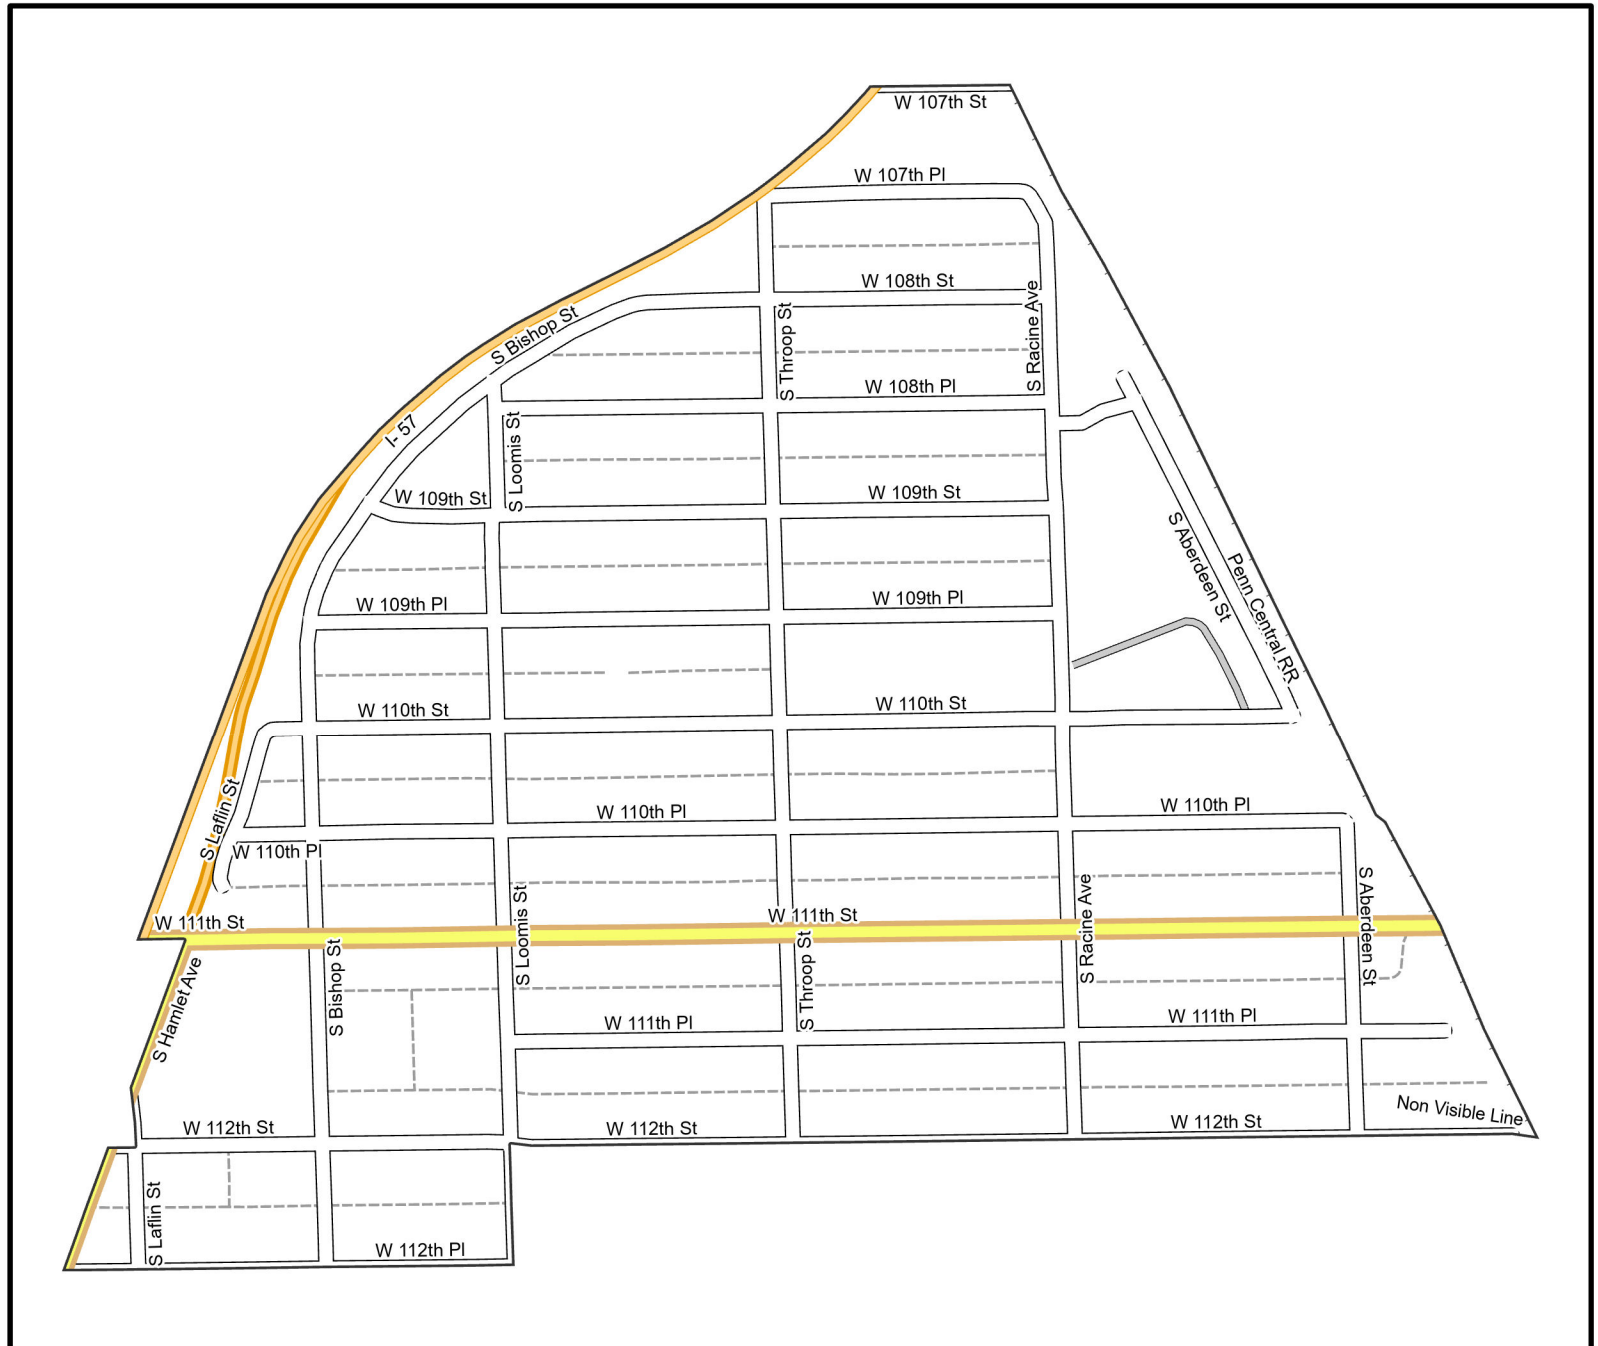

WARD 21 PCT 13

1. Legend
2. Precincts
   - Freeway
   - Major Street
   - Local Street
   - Ramp
   - Service Drive
   - Alley
   - Waterways
   - Railroad

Board of Elections - City of Chicago
69 W Washington, Suite 600,
Chicago, IL 60602
312-269-7900
www.chicagoelections.gov

Date: 1/31/2023