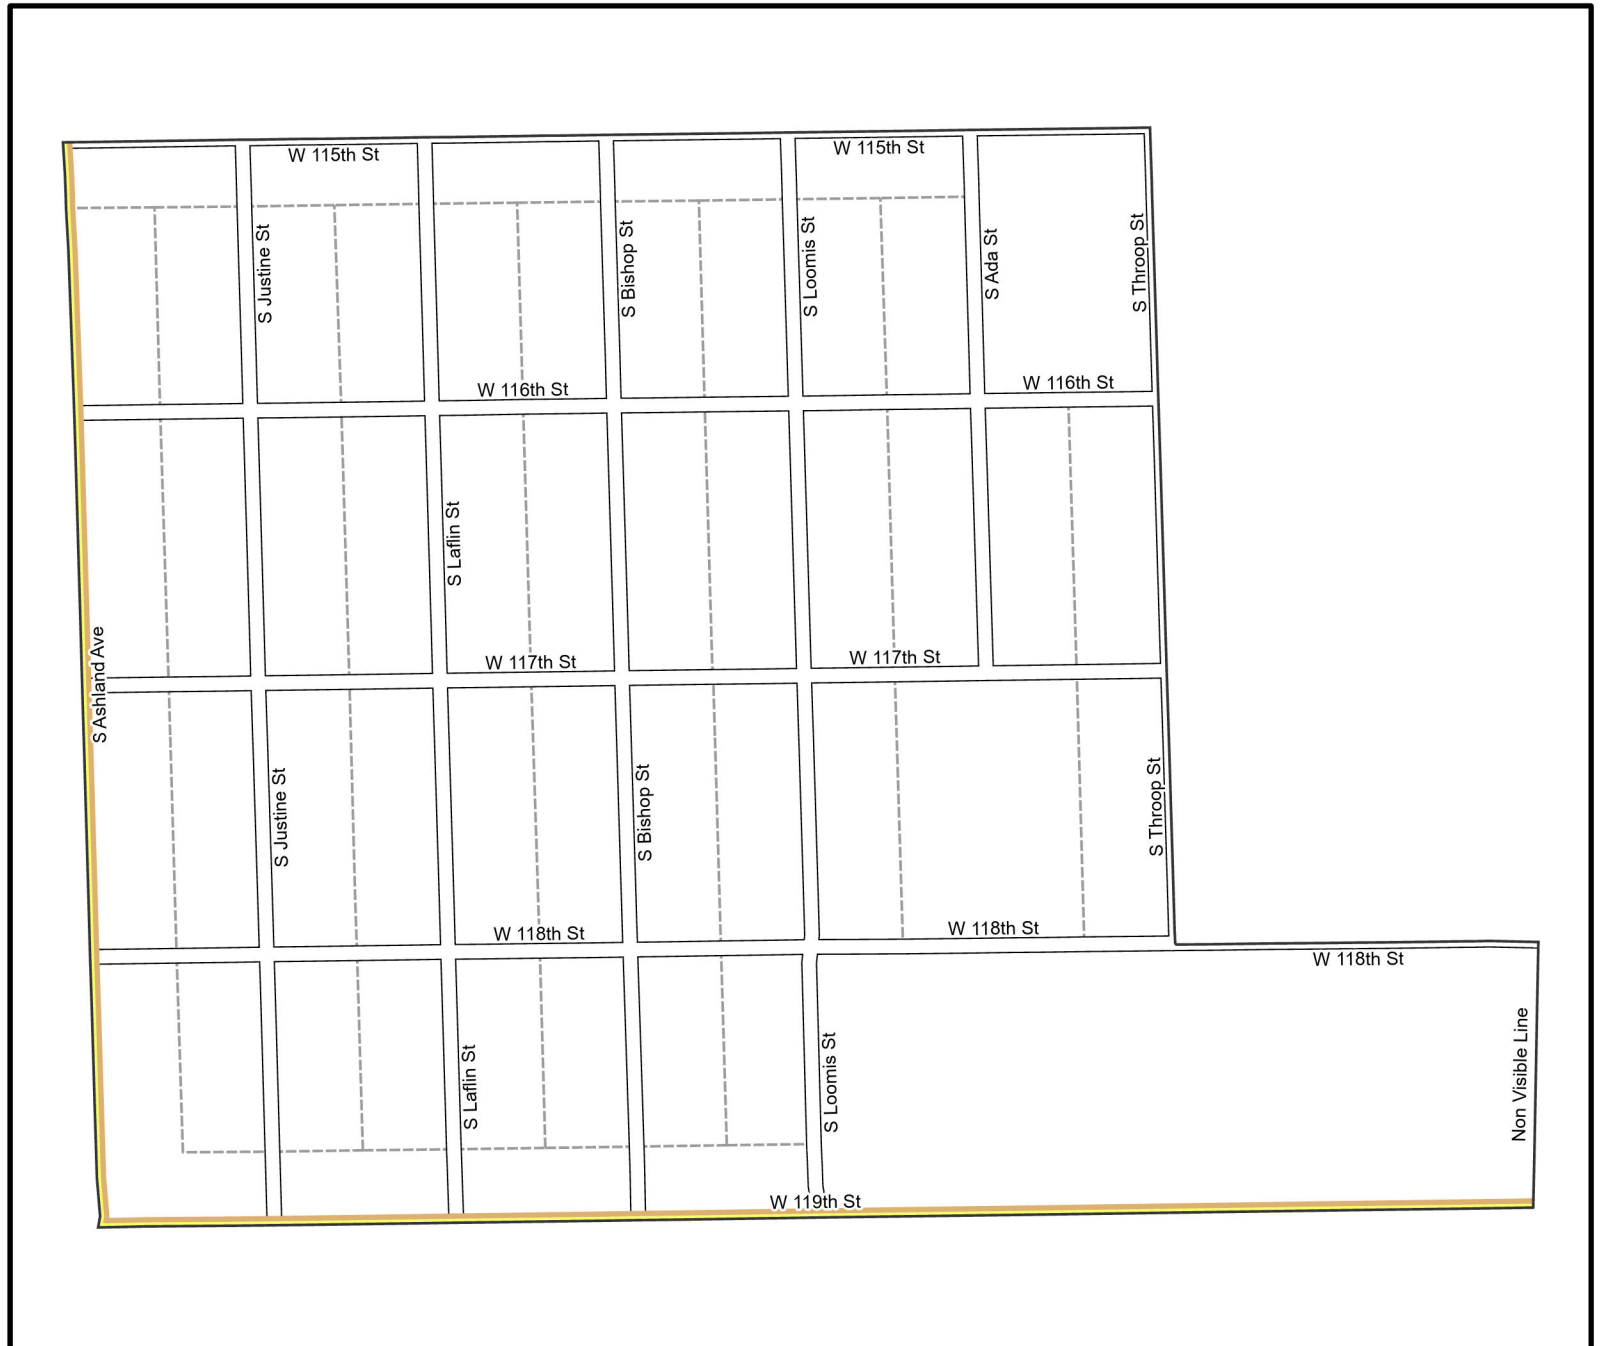

WARD 21 PCT 3

Legend

- Precincts
- Freeway
- Major Street
- Local Street
- Ramp
- Service Drive
- Alley
- Waterways
- Railroad

Board of Elections - City of
Chicago
69 W Washington, Suite 600,
Chicago, IL 60602
312-269-7900
www.chicagoelections.gov

Date: 1/31/2023