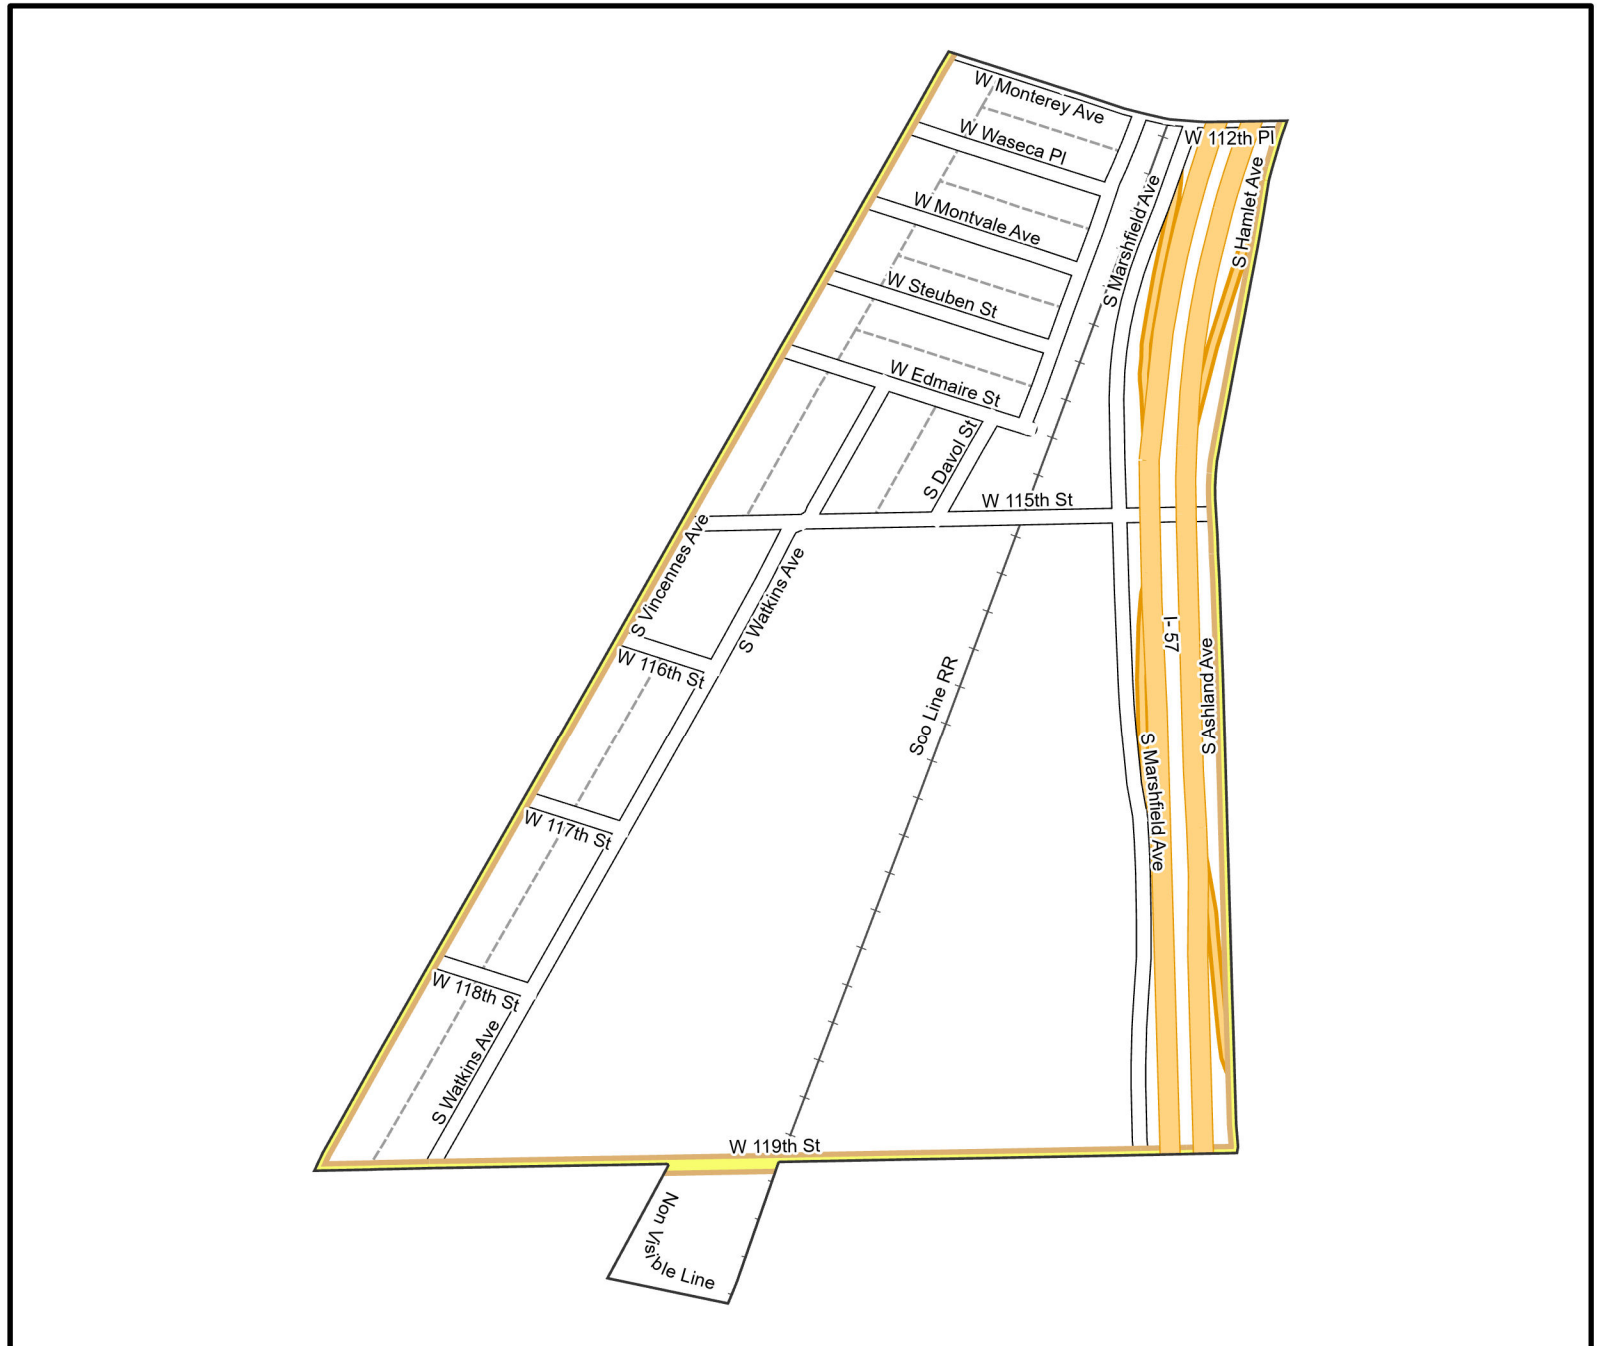

WARD 21 PCT 2

Legend

- Precincts
- Freeway
- Major Street
- Local Street
- Ramp
- Service Drive
- Alley
- Waterways
- Railroad

Board of Elections - City of
Chicago
69 W Washington, Suite 600,
Chicago, IL 60602
312-269-7900
www.chicagoelections.gov

Date: 1/31/2023