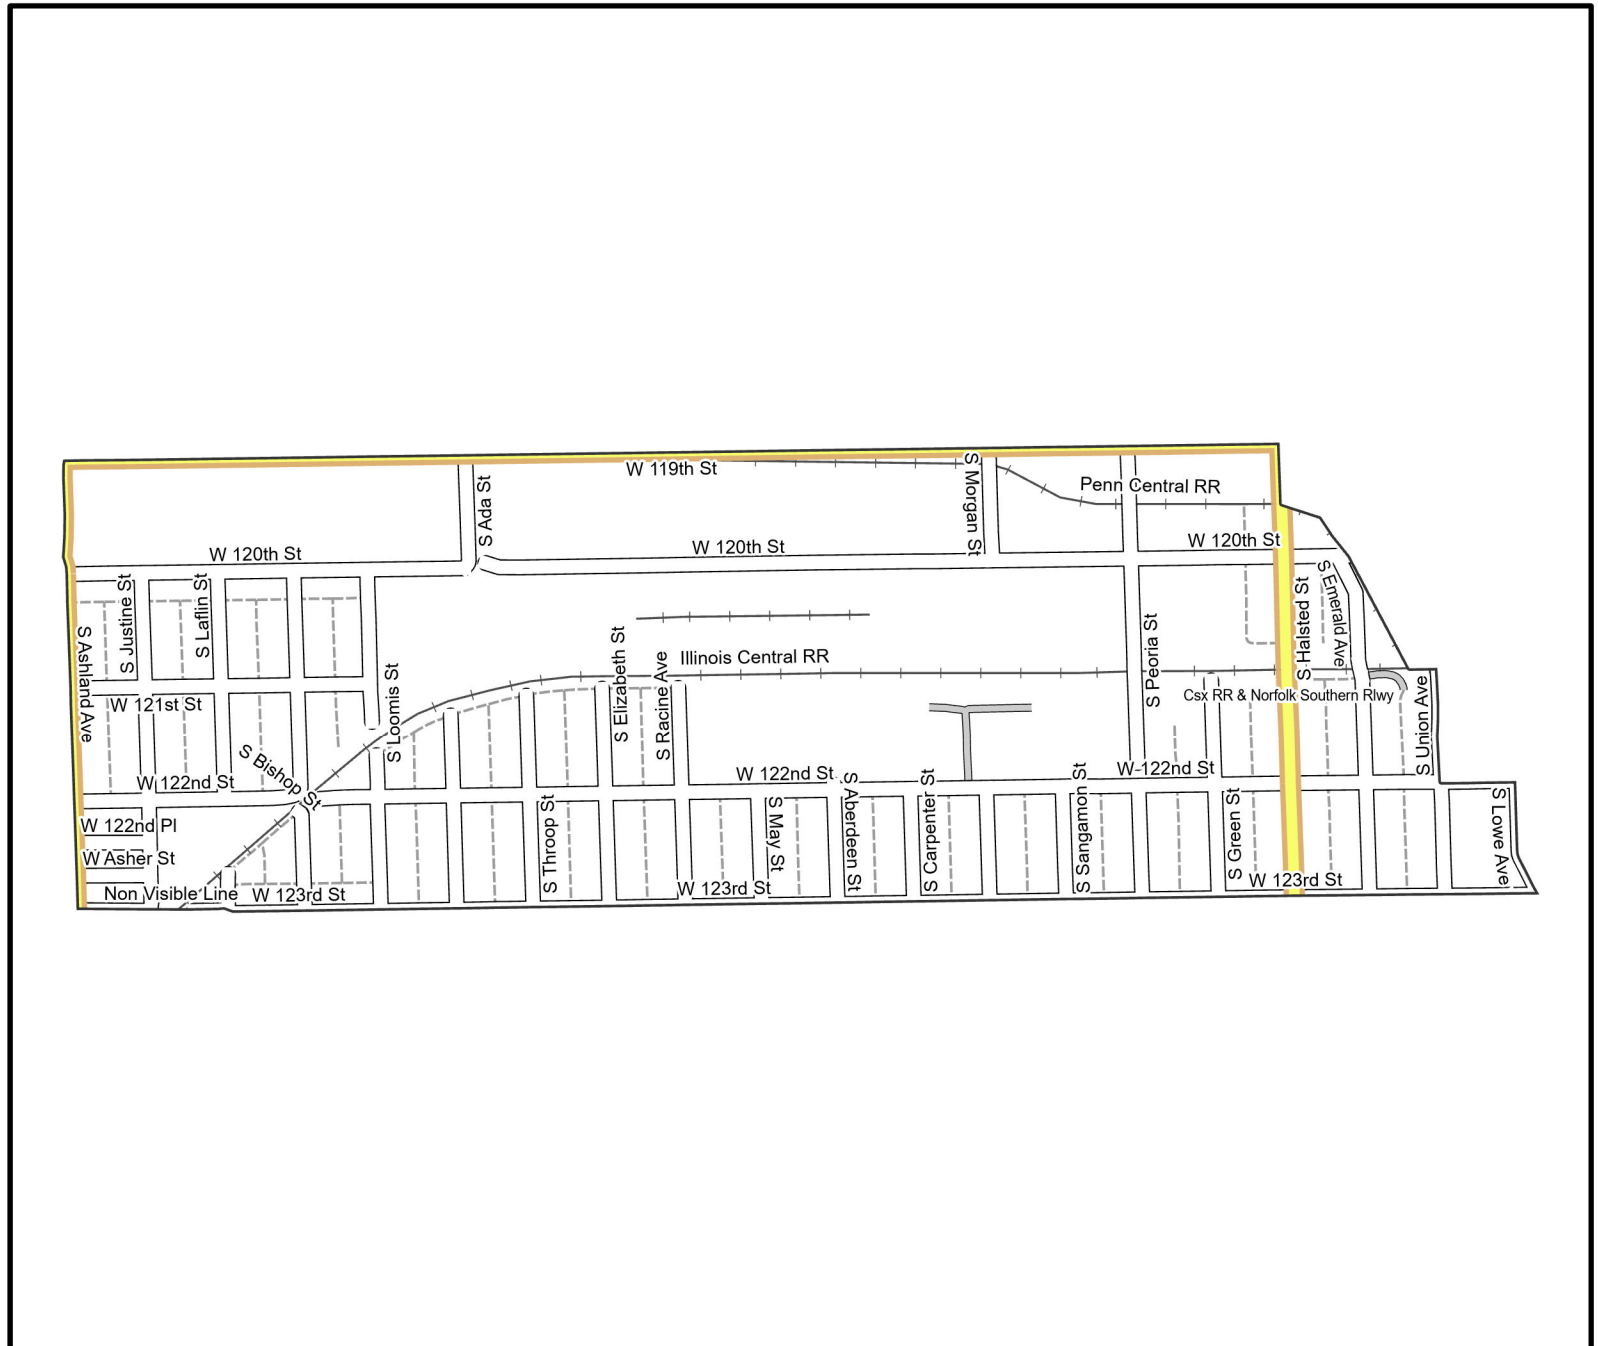

WARD 21 PCT 7

Legend

- Precincts
- Freeway
- Major Street
- Local Street
- Ramp
- Service Drive
- Alley
- Waterways
- Railroad

Board of Elections - City of Chicago
69 W Washington, Suite 600,
Chicago, IL 60602
312-269-7900
www.chicagoelections.gov

Date: 1/31/2023