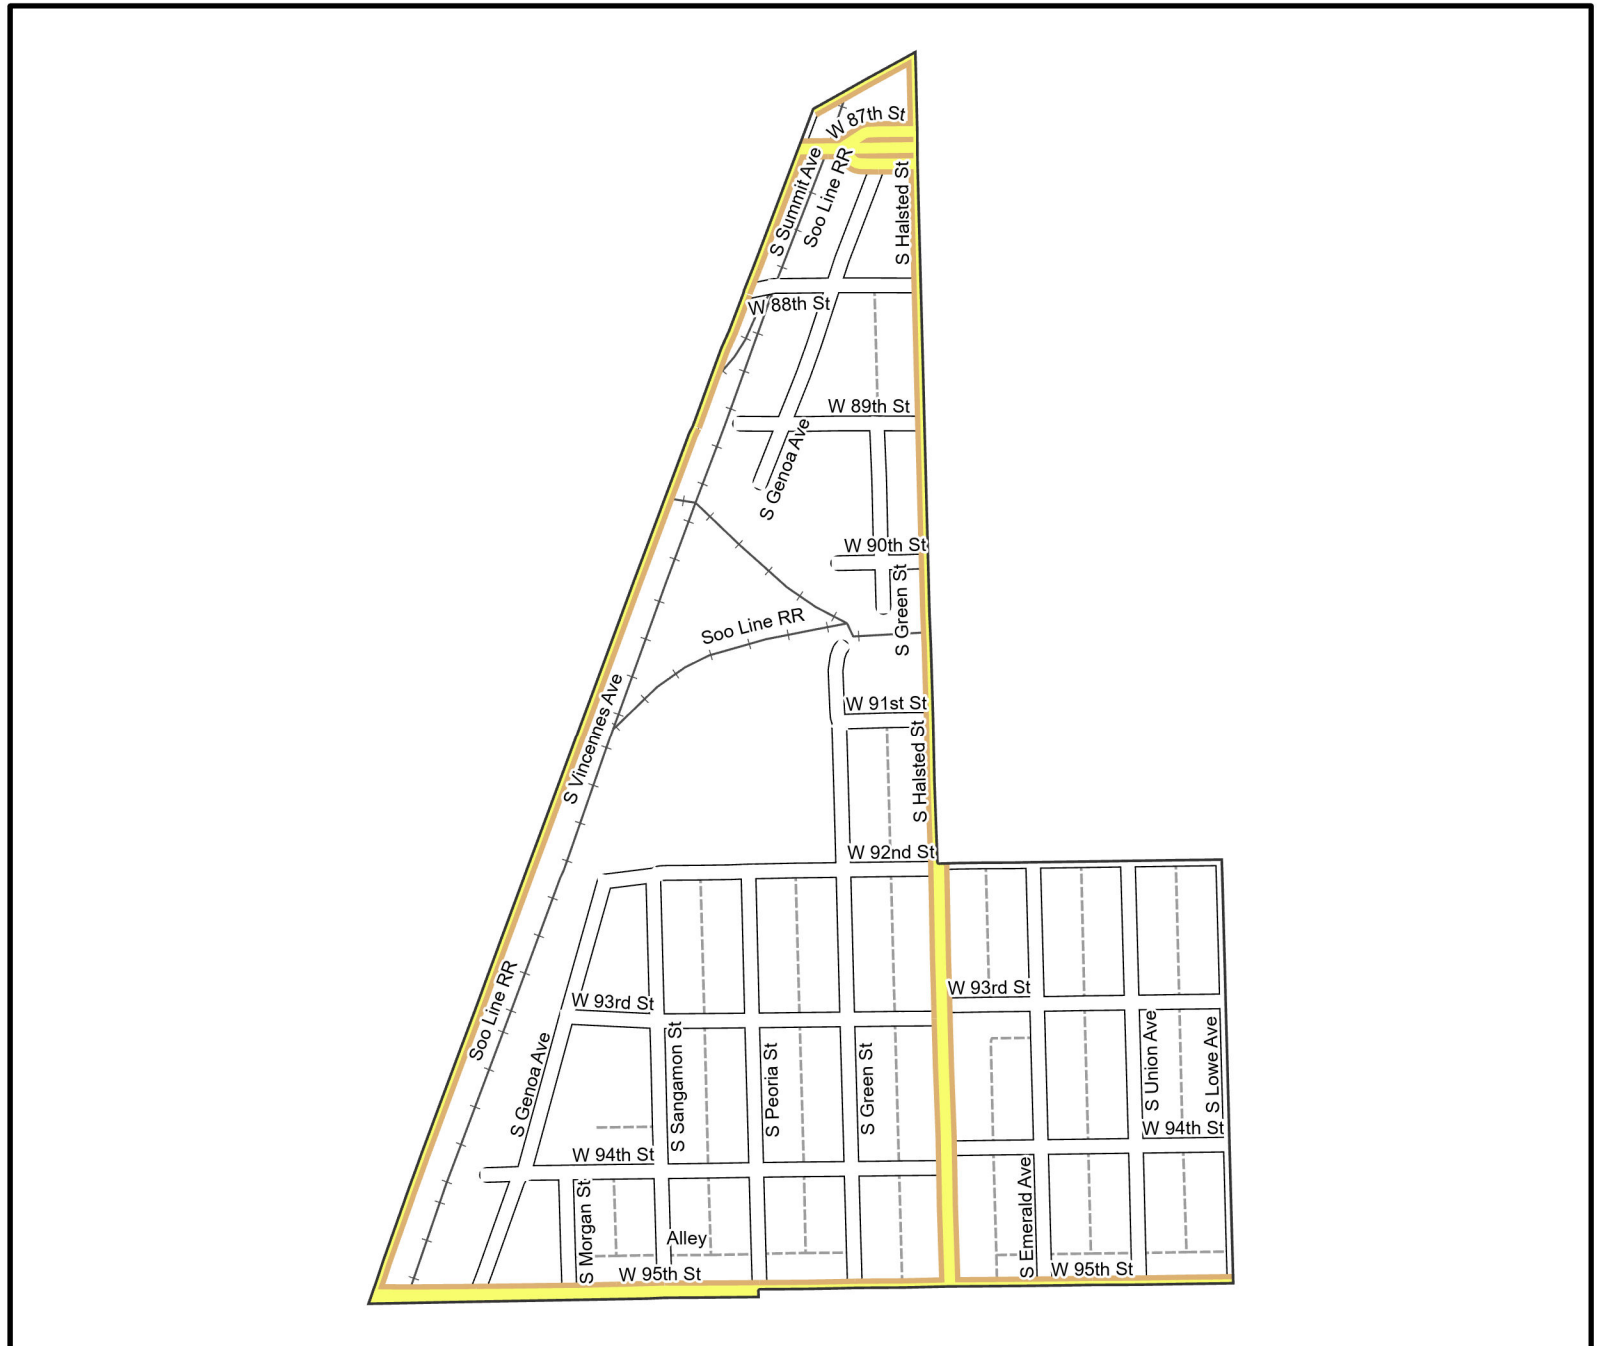

WARD 21 PCT 8

Legend

- Precincts
- Freeway
- Major Street
- Local Street
- Ramp
- Service Drive
- Alley
- Waterways
- Railroad

Board of Elections - City of Chicago
69 W Washington, Suite 600,
Chicago, IL 60602
312-269-7900
www.chicagoelections.gov

Date: 1/31/2023