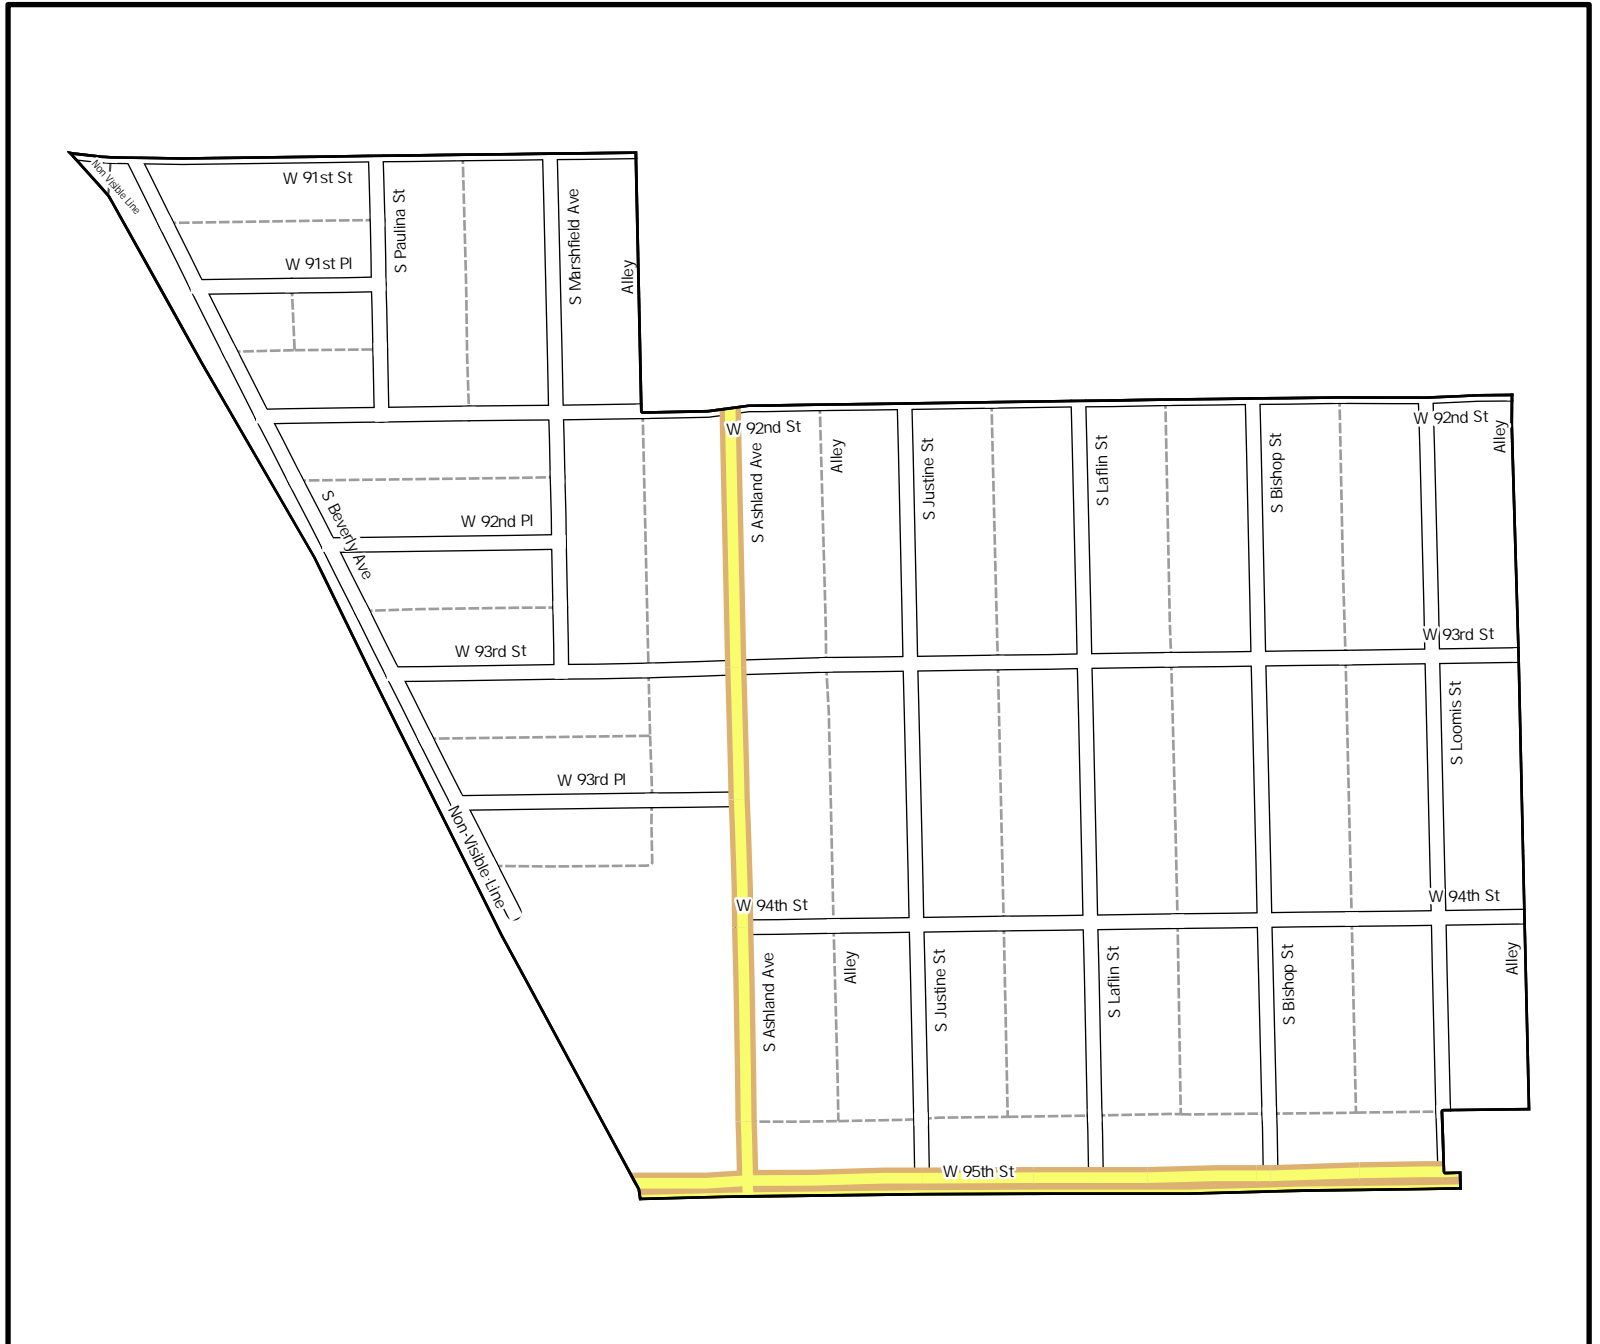

Date: 1/31/2023

WARD 21 PCT 16

Legend

-  Precincts
-  Freeway
-  Major Street
-  Local Street
-  Ramp
-  Service Drive
-  Alley
-  Waterways
-  Railroad

Board of Elections - City of
Chicago
69 W Washington, Suite 600,
Chicago, IL 60602
312-269-7900
www.chicagoelections.gov