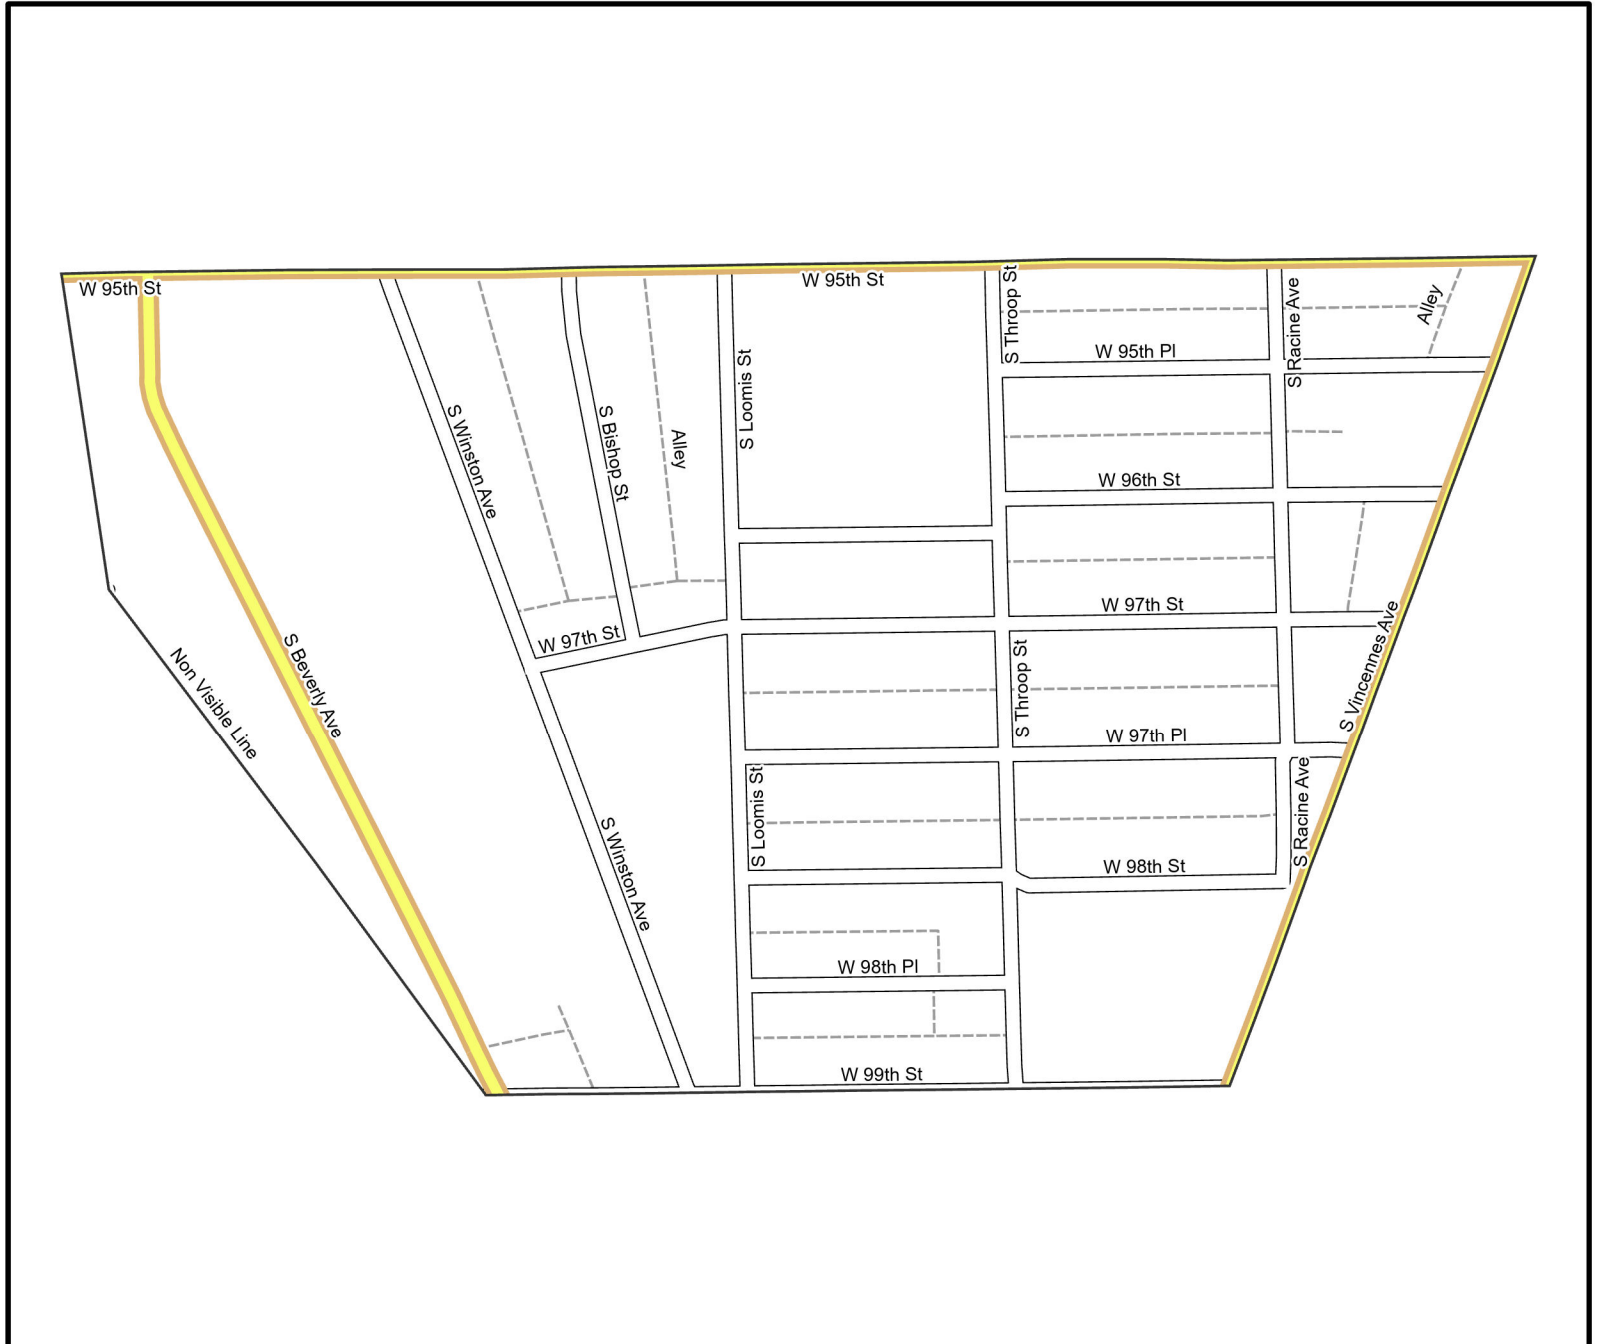

Date: 1/31/2023

WARD 21 PCT 21

Legend

- Precincts
- Freeway
- Major Street
- Local Street
- Ramp
- Service Drive
- Alley
- Waterways
- Railroad

Board of Elections - City of Chicago
69 W Washington, Suite 600,
Chicago, IL 60602
312-269-7900
www.chicagoelections.gov