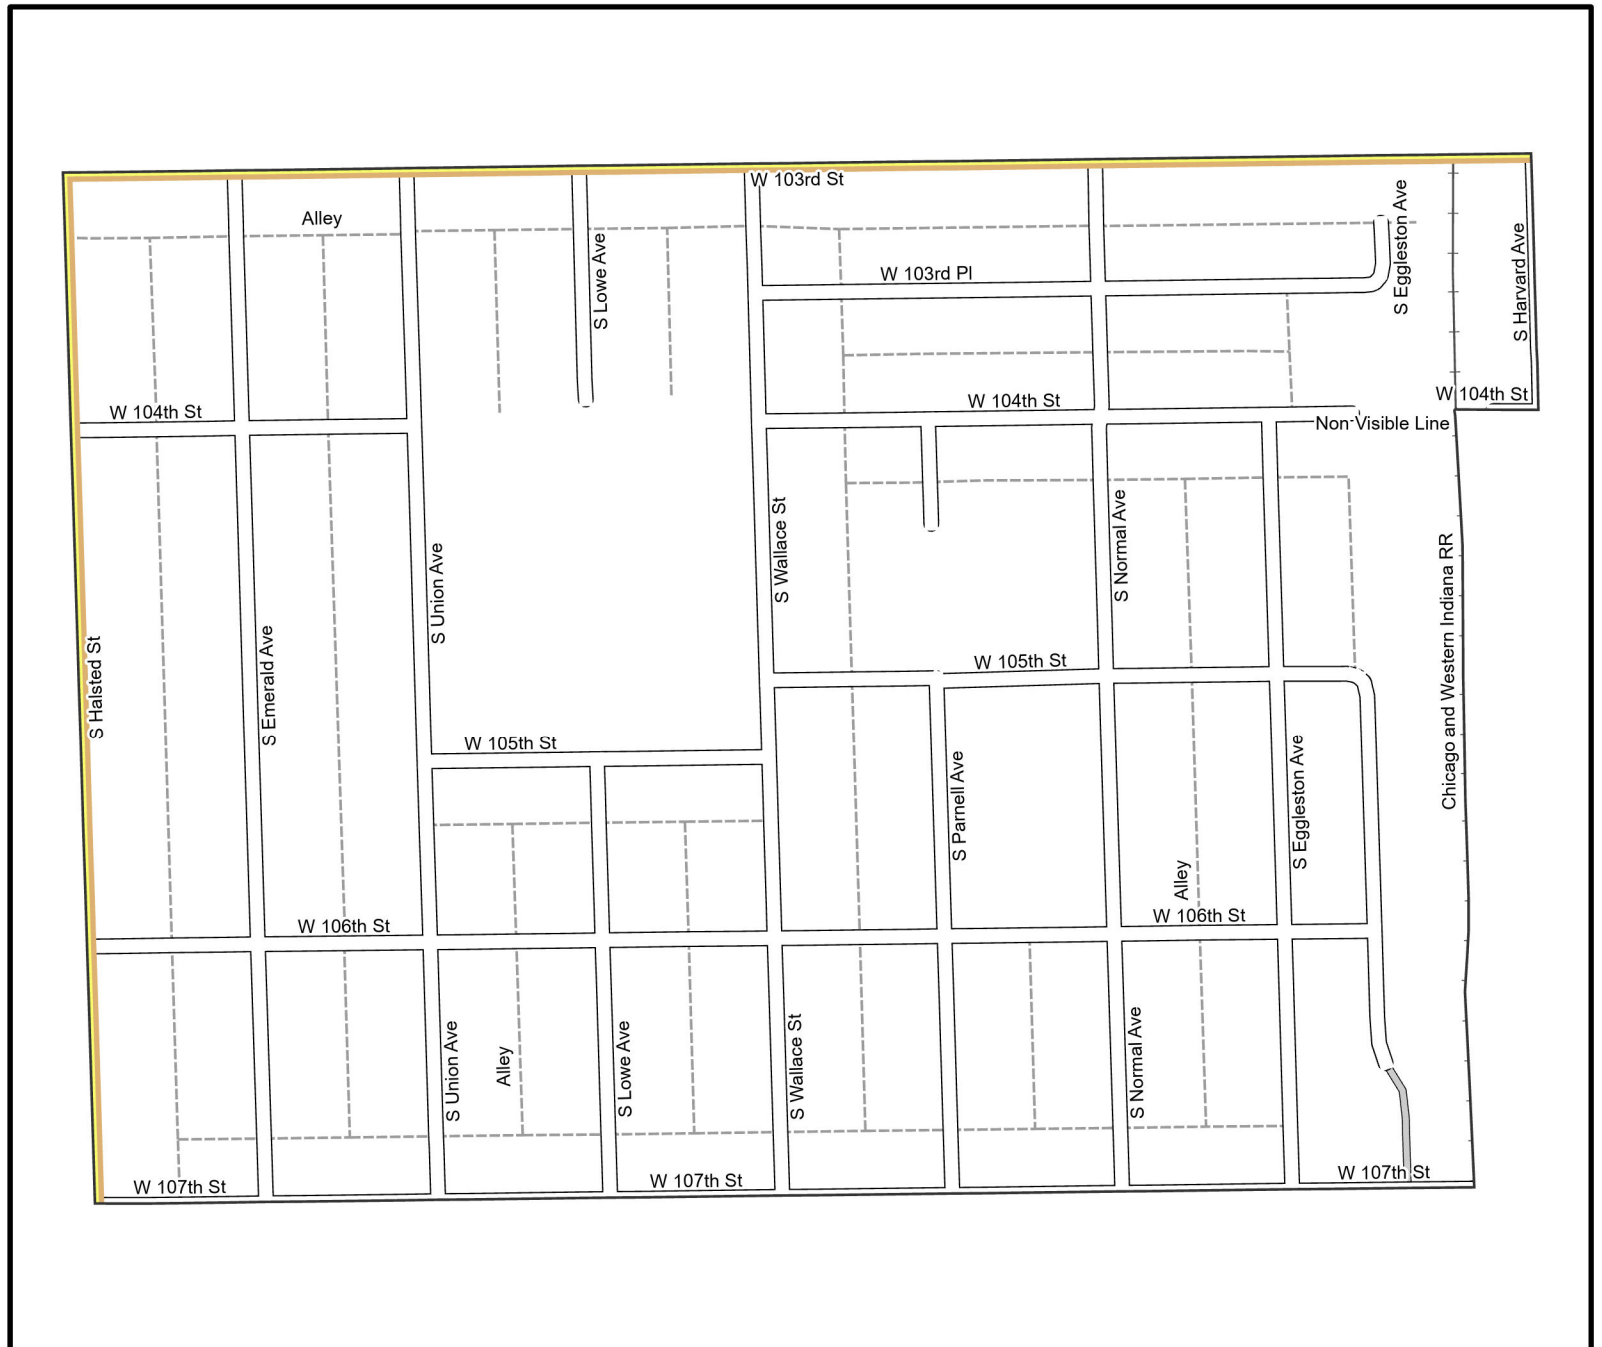

WARD 21 PCT 11

Legend

- Precincts
- Freeway
- Major Street
- Local Street
- Ramp
- Service Drive
- Alley
- Waterways
- Railroad

Board of Elections - City of Chicago
69 W Washington, Suite 600,
Chicago, IL 60602
312-269-7900
www.chicagoelections.gov

Date: 1/31/2023