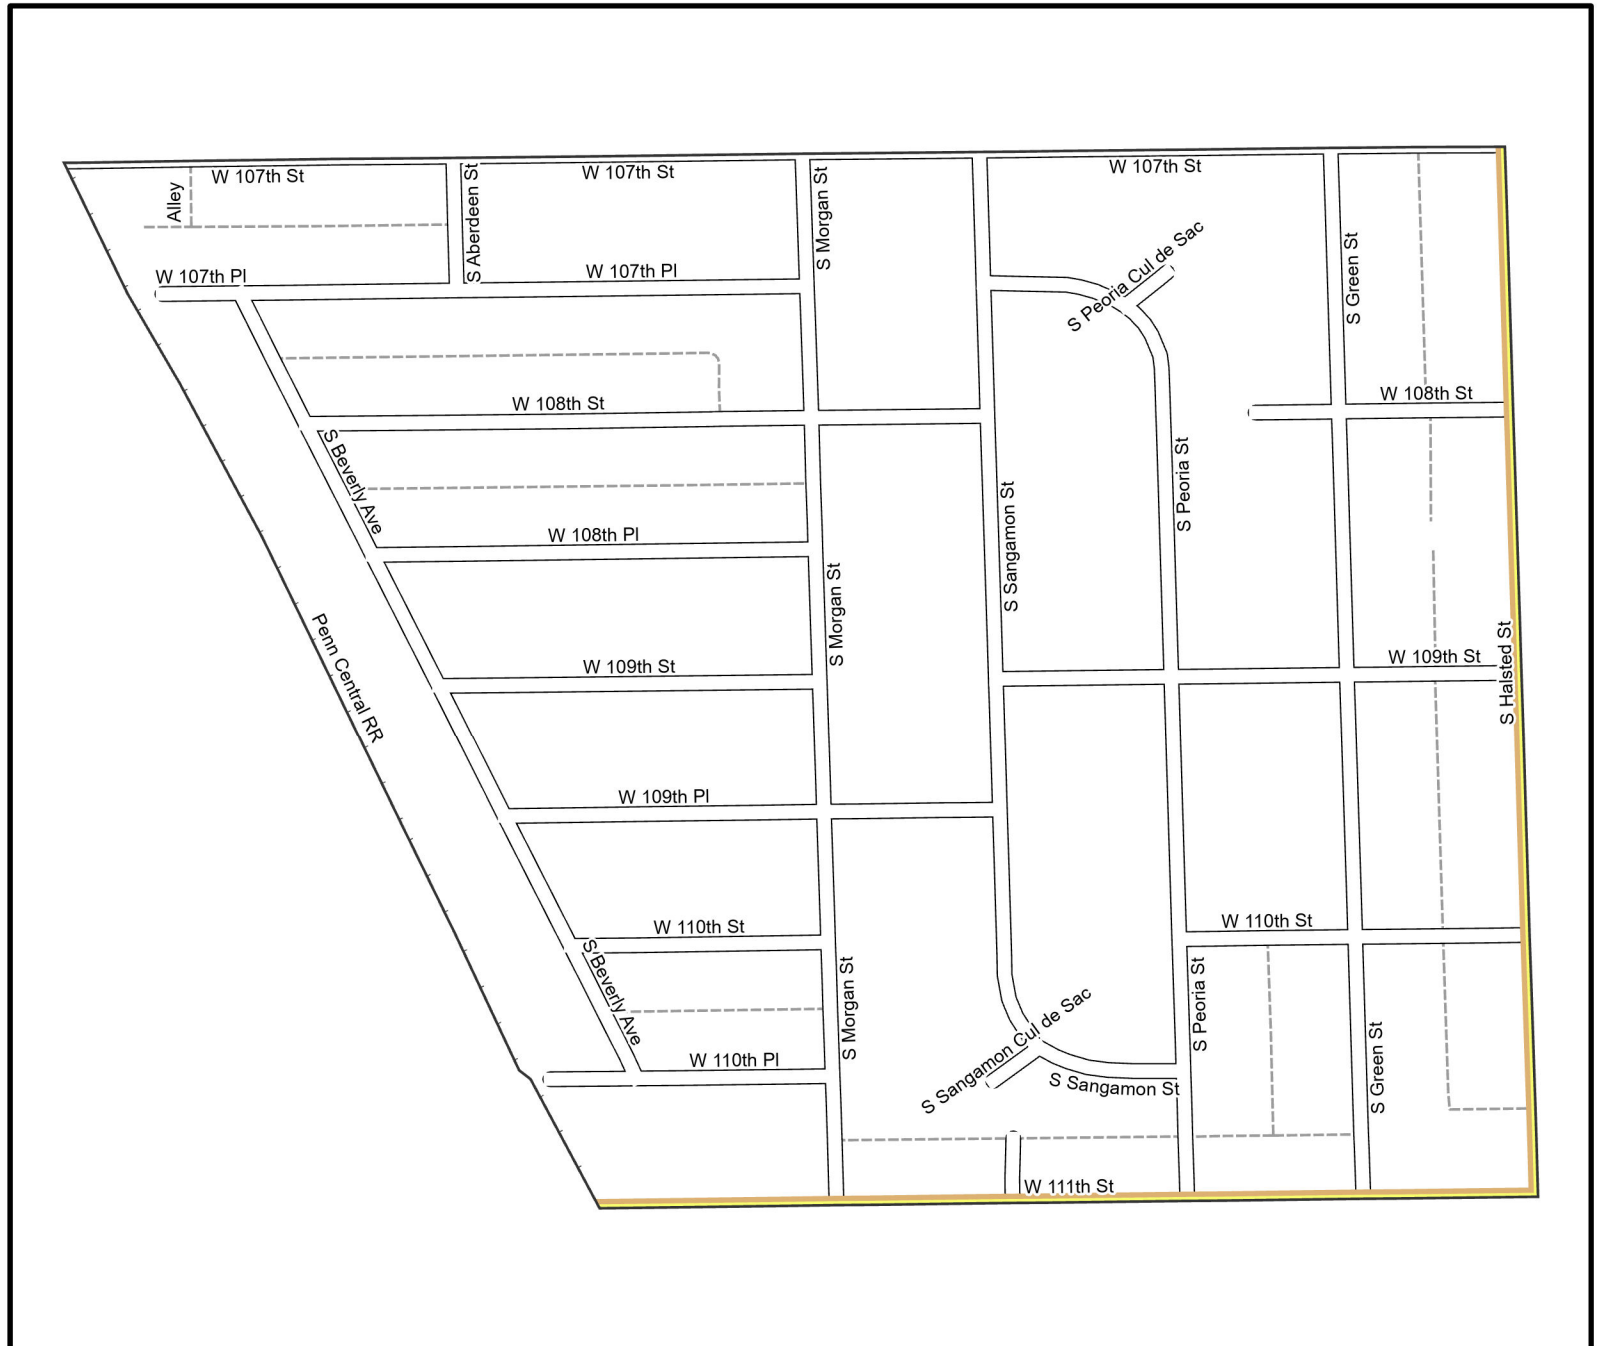

WARD 21 PCT 14

Legend

- Precincts
- Freeway
- Major Street
- Local Street
- Ramp
- Service Drive
- Alley
- Waterways
- Railroad

Board of Elections - City of
Chicago
69 W Washington, Suite 600,
Chicago, IL 60602
312-269-7900
www.chicagoelections.gov

Date: 1/31/2023