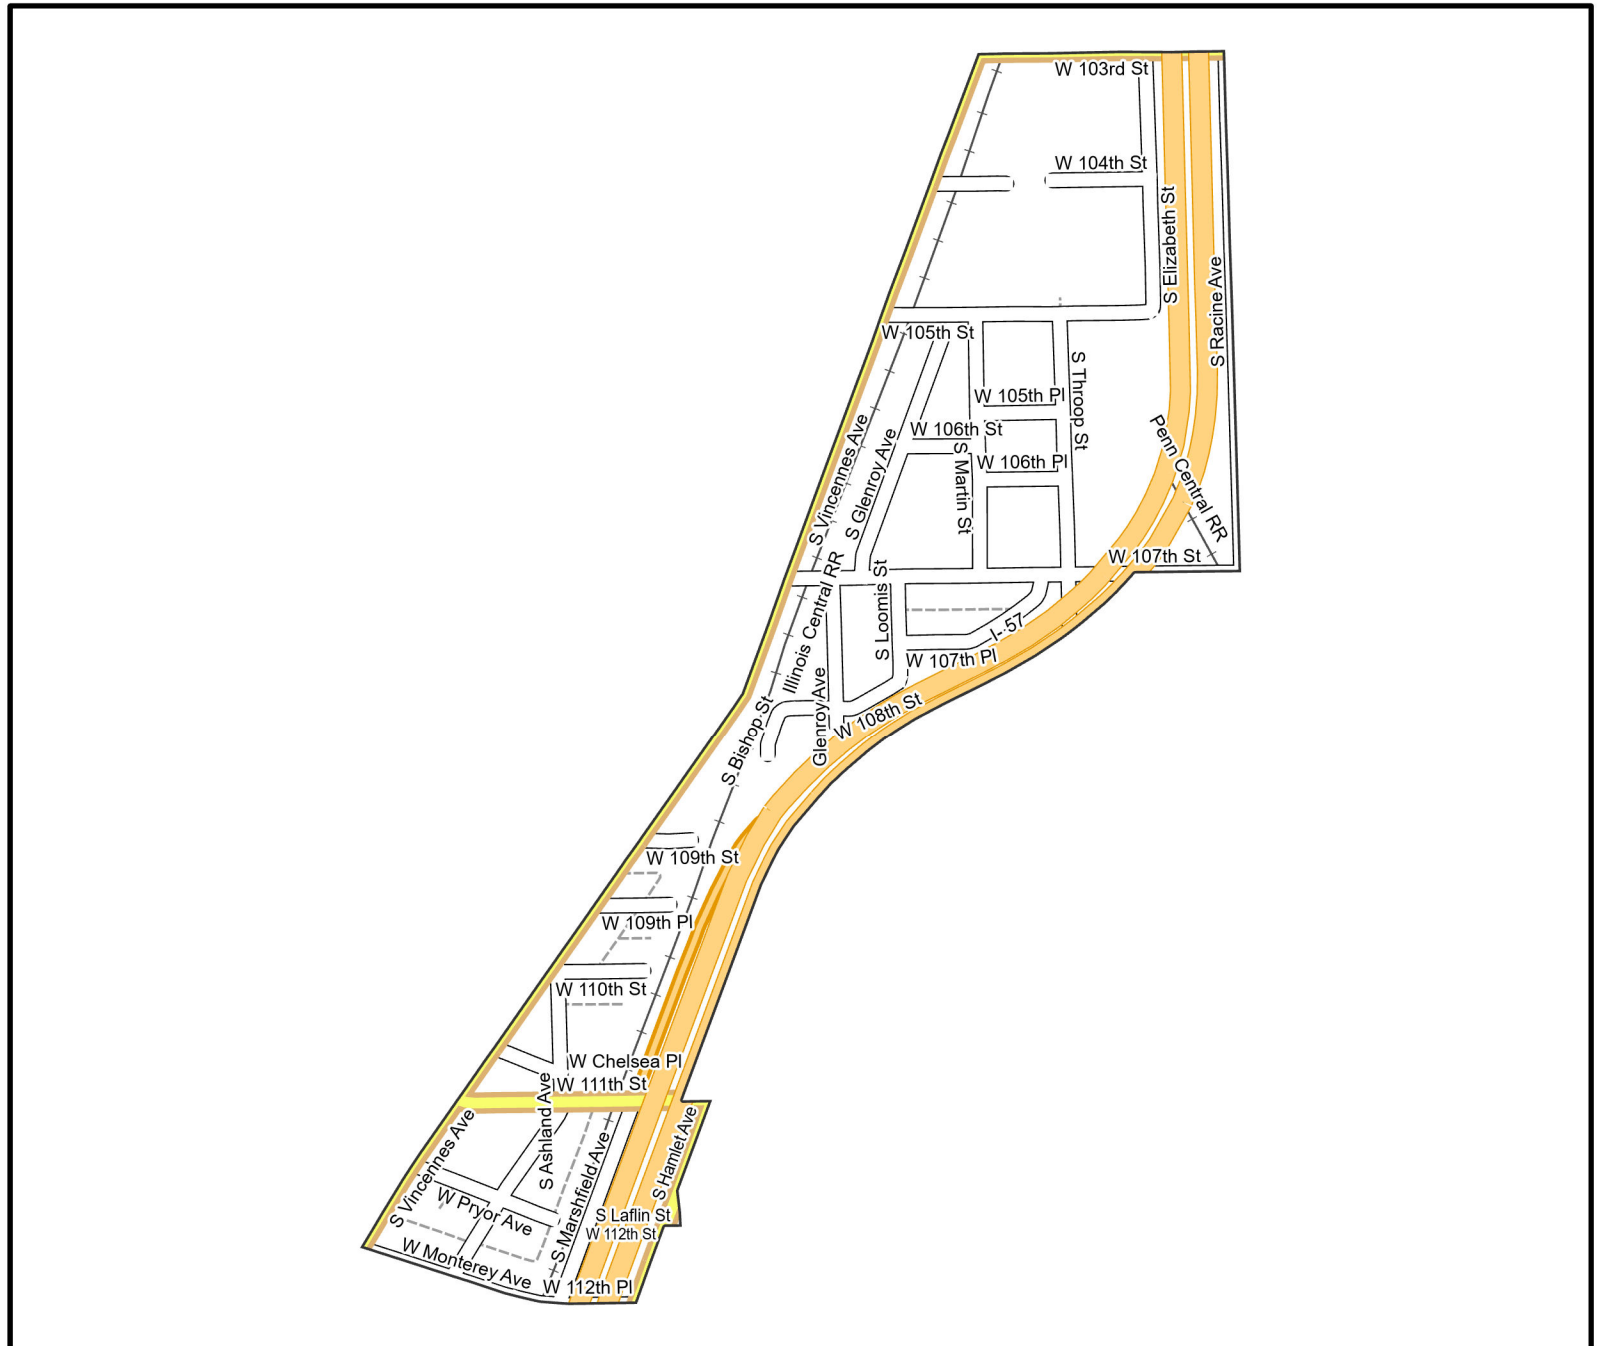

WARD 21 PCT 9

Legend

- Precincts
- Freeway
- Major Street
- Local Street
- Ramp
- Service Drive
- Alley
- Waterways
- Railroad

Board of Elections - City of
Chicago
69 W Washington, Suite 600,
Chicago, IL 60602
312-269-7900
www.chicagoelections.gov

Date: 1/31/2023

0 2,000 4,000 US Feet