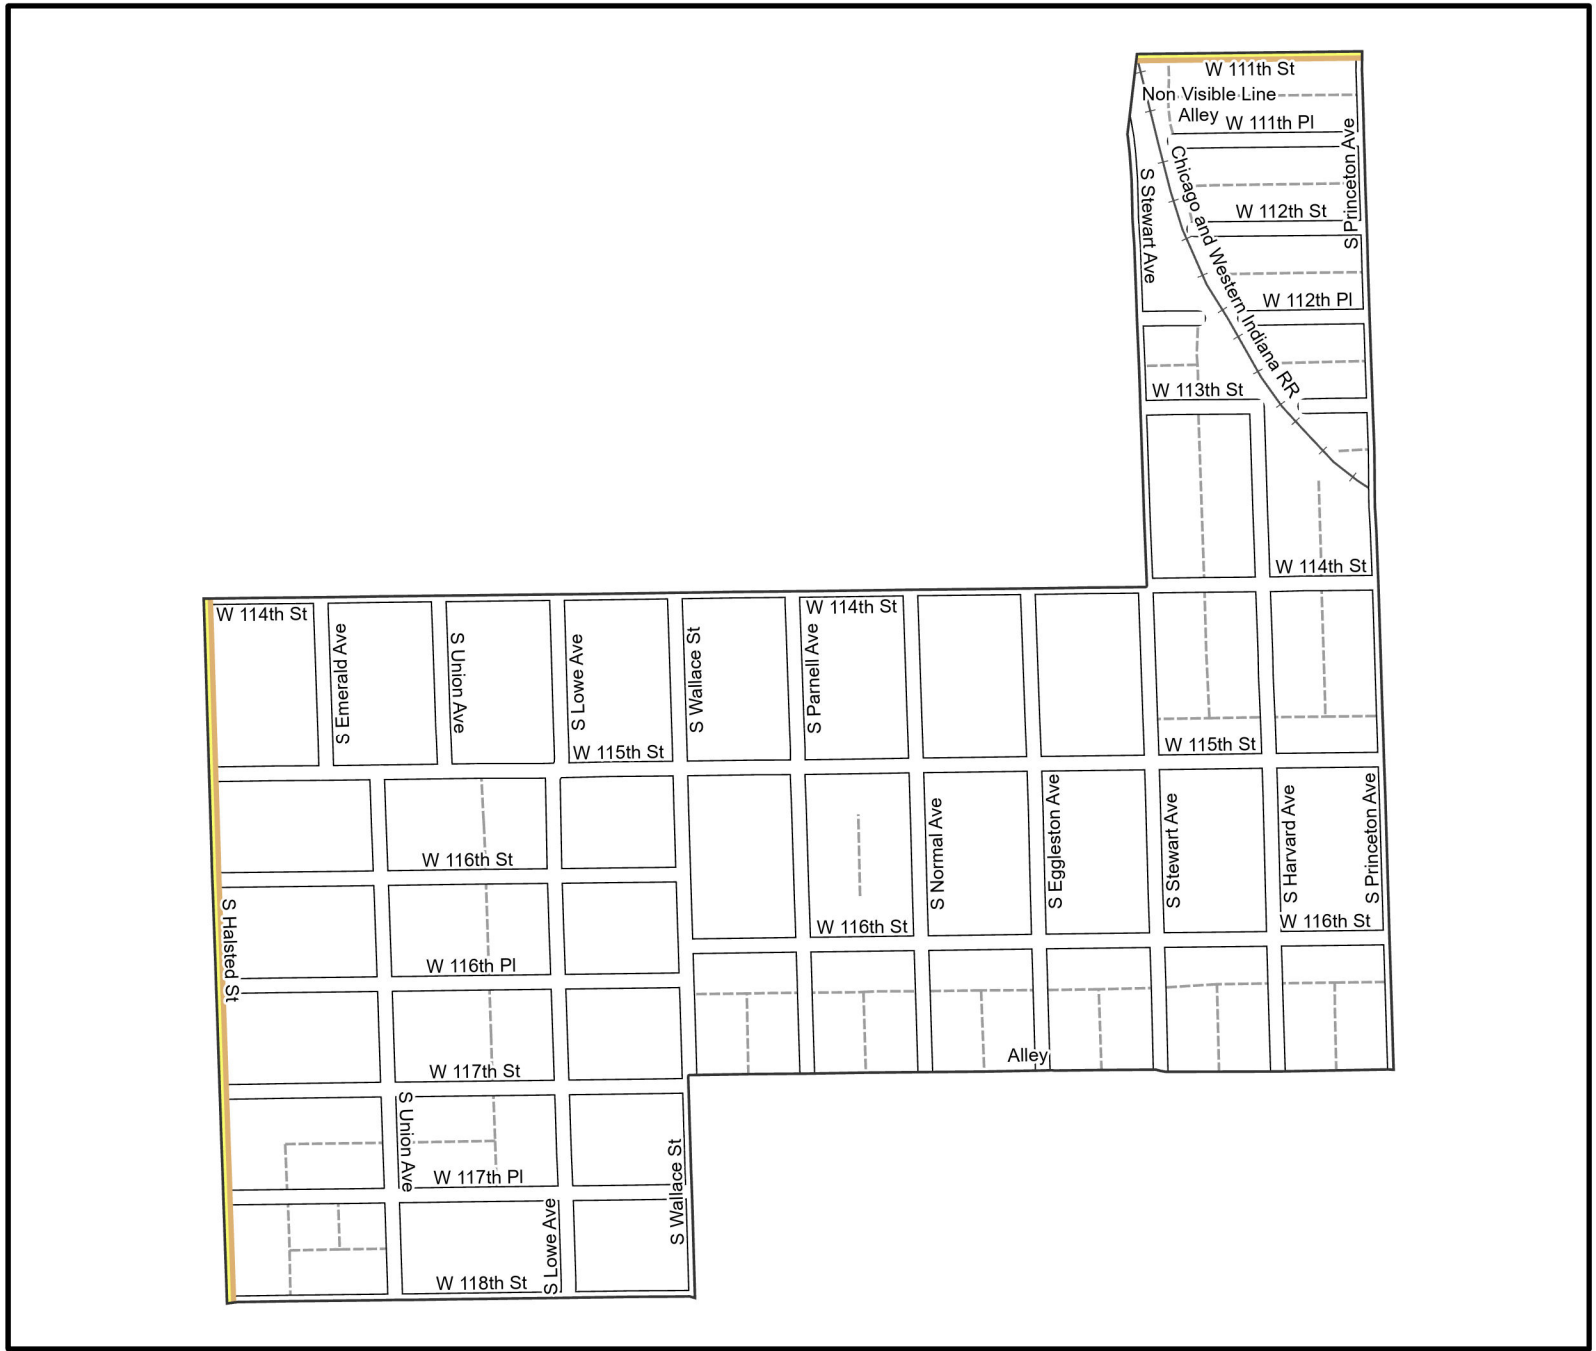

WARD 21 PCT 5

1. Legend
2. Precincts
   - Freeway
   - Major Street
   - Local Street
   - Ramp
   - Service Drive
   - Alley
   - Waterways
   - Railroad

Board of Elections - City of Chicago
69 W Washington, Suite 600,
Chicago, IL 60602
312-269-7900
www.chicagoelections.gov

Date: 1/31/2023