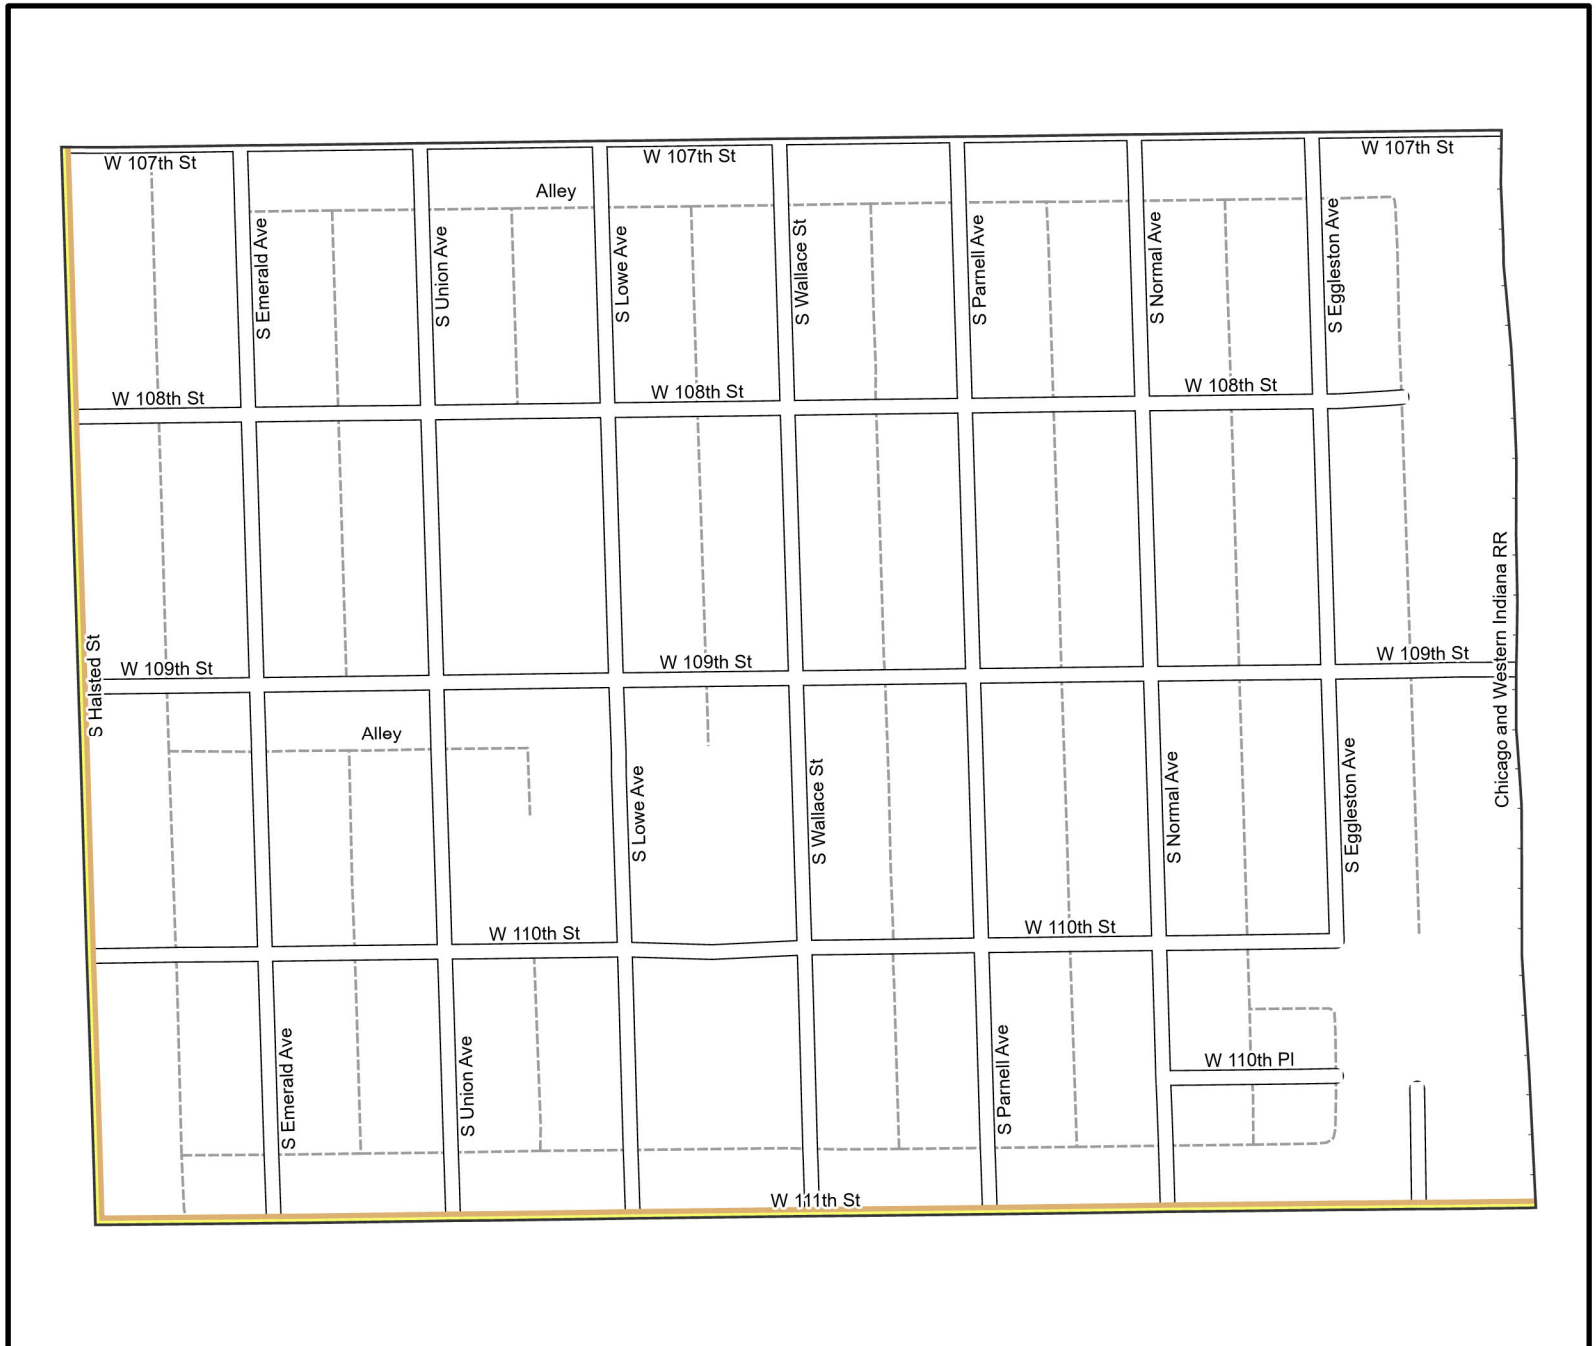

WARD 21 PCT 22

Legend

- Precincts
- Freeway
- Major Street
- Local Street
- Ramp
- Service Drive
- Alley
- Waterways
- Railroad

Board of Elections - City of Chicago
69 W Washington, Suite 600,
Chicago, IL 60602
312-269-7900
www.chicagoelections.gov

Date: 1/31/2023