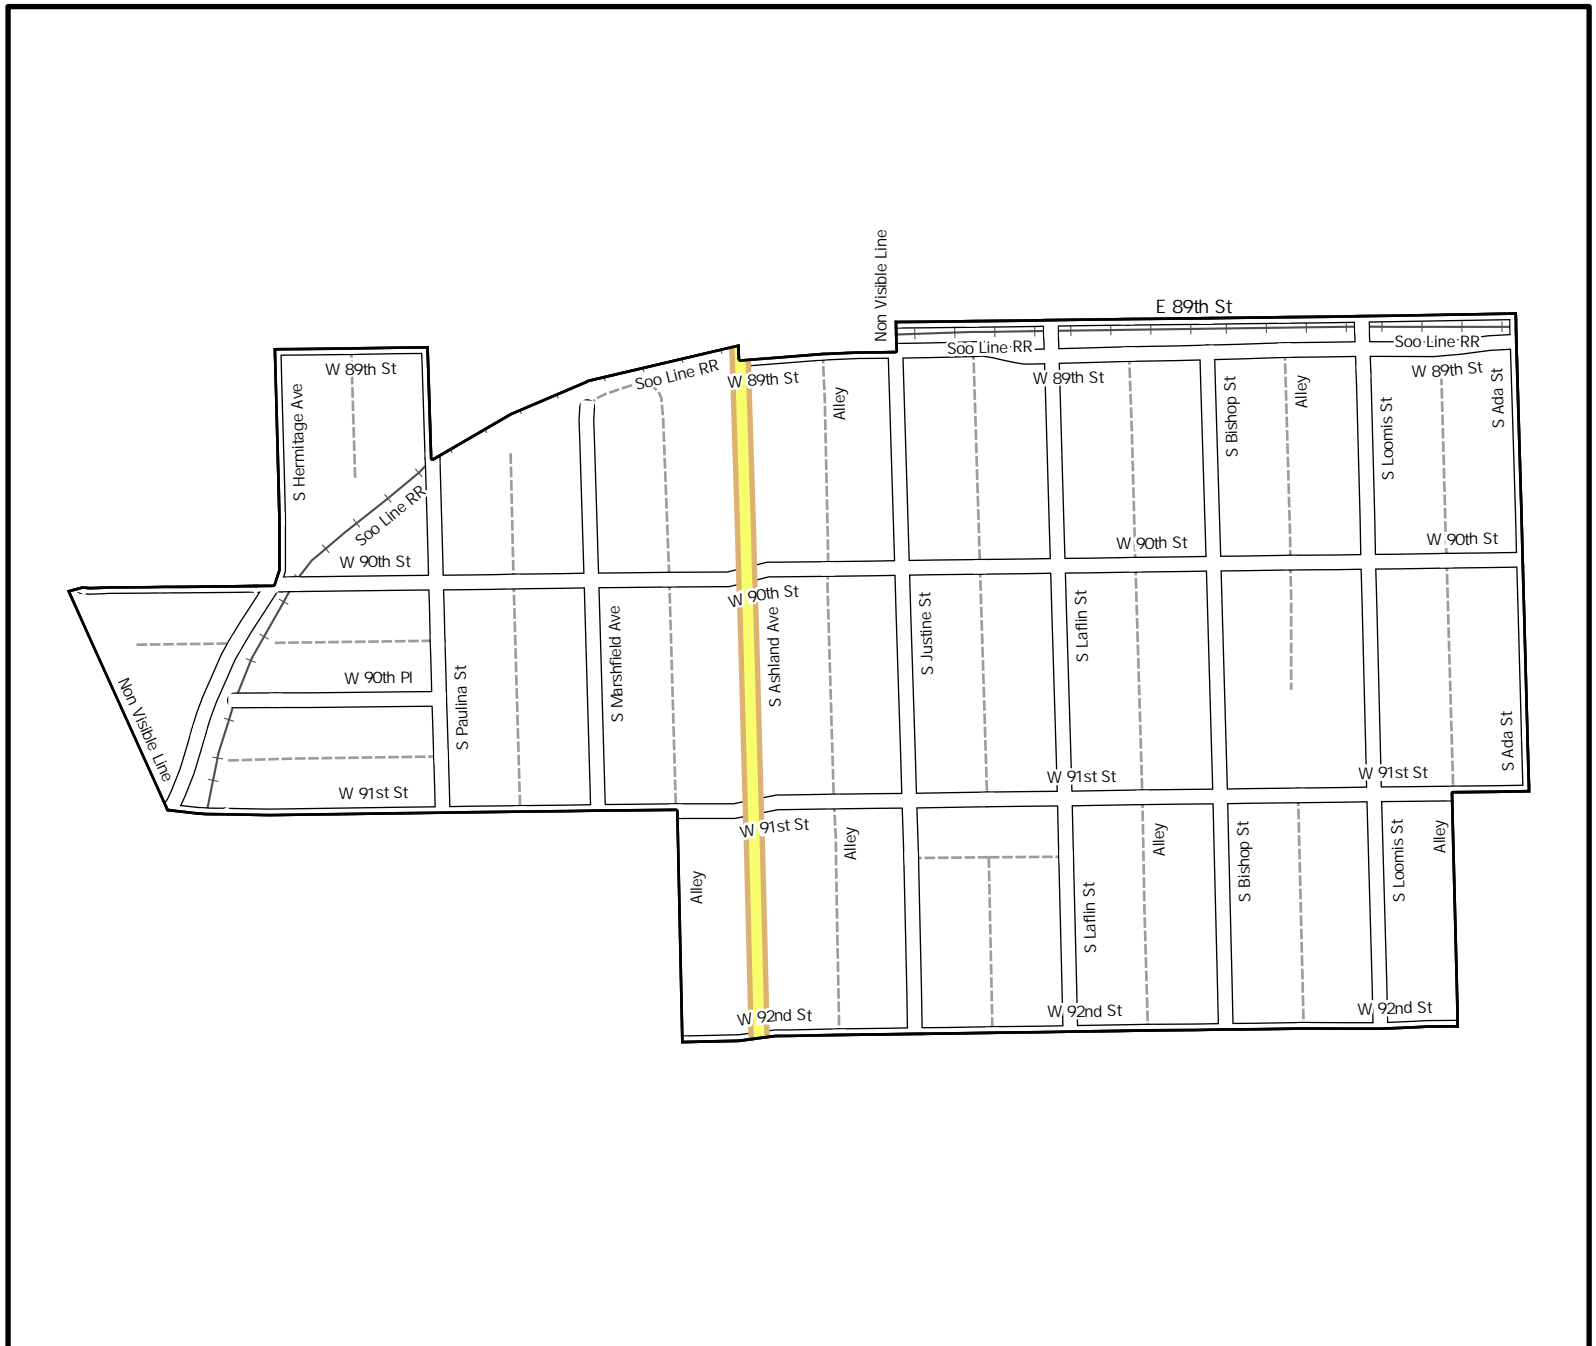

WARD 21 PCT 27

1. Legend
2. Precincts
   - Freeway
   - Major Street
   - Local Street
   - Ramp
   - Service Drive
   - Alley
   - Waterways
   - Railroad

Board of Elections - City of Chicago
69 W Washington, Suite 600,
Chicago, IL 60602
312-269-7900
www.chicagoelections.gov

Date: 1/18/2023