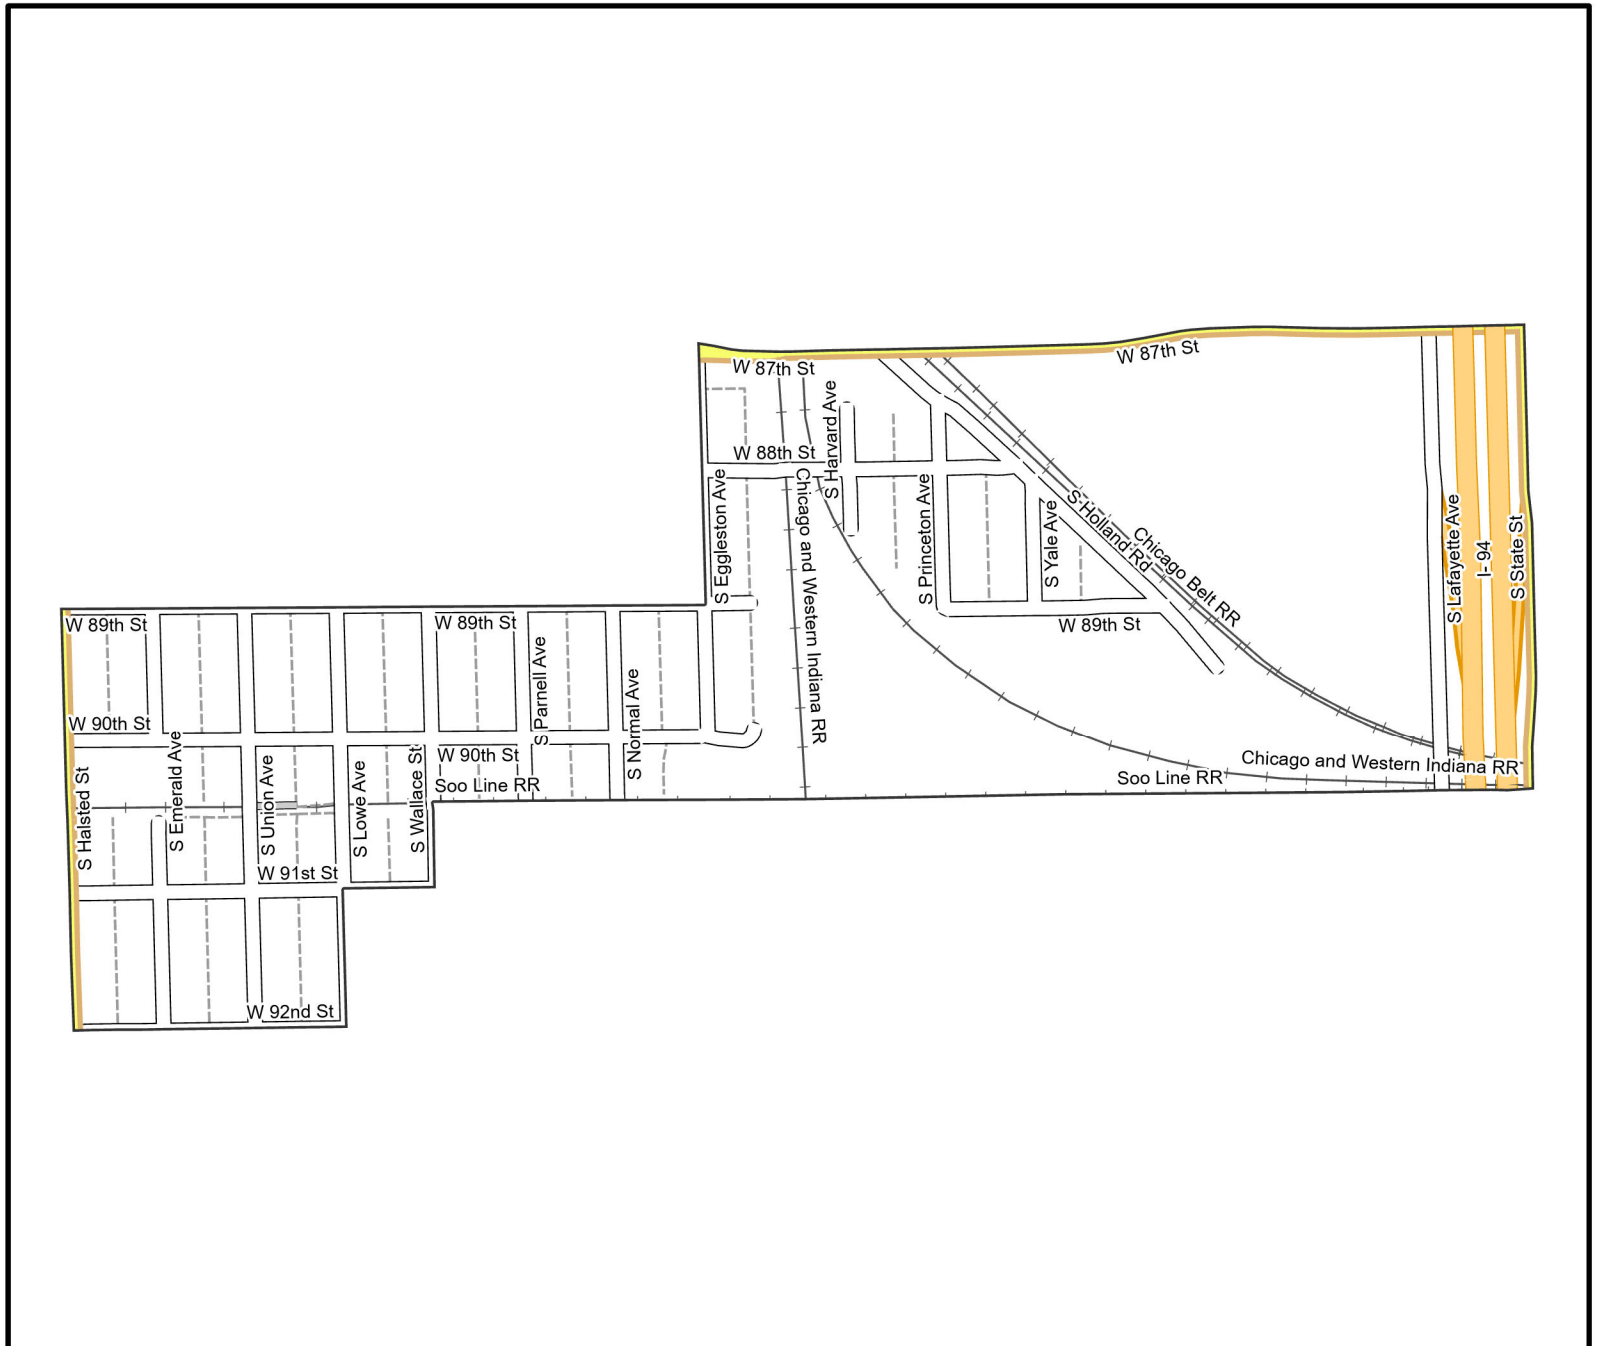

WARD 21 PCT 24

Legend

- Precincts
- Freeway
- Major Street
- Local Street
- Ramp
- Service Drive
- Alley
- Waterways
- Railroad

Board of Elections - City of Chicago
69 W Washington, Suite 600,
Chicago, IL 60602
312-269-7900
www.chicagoelections.gov

Date: 1/31/2023