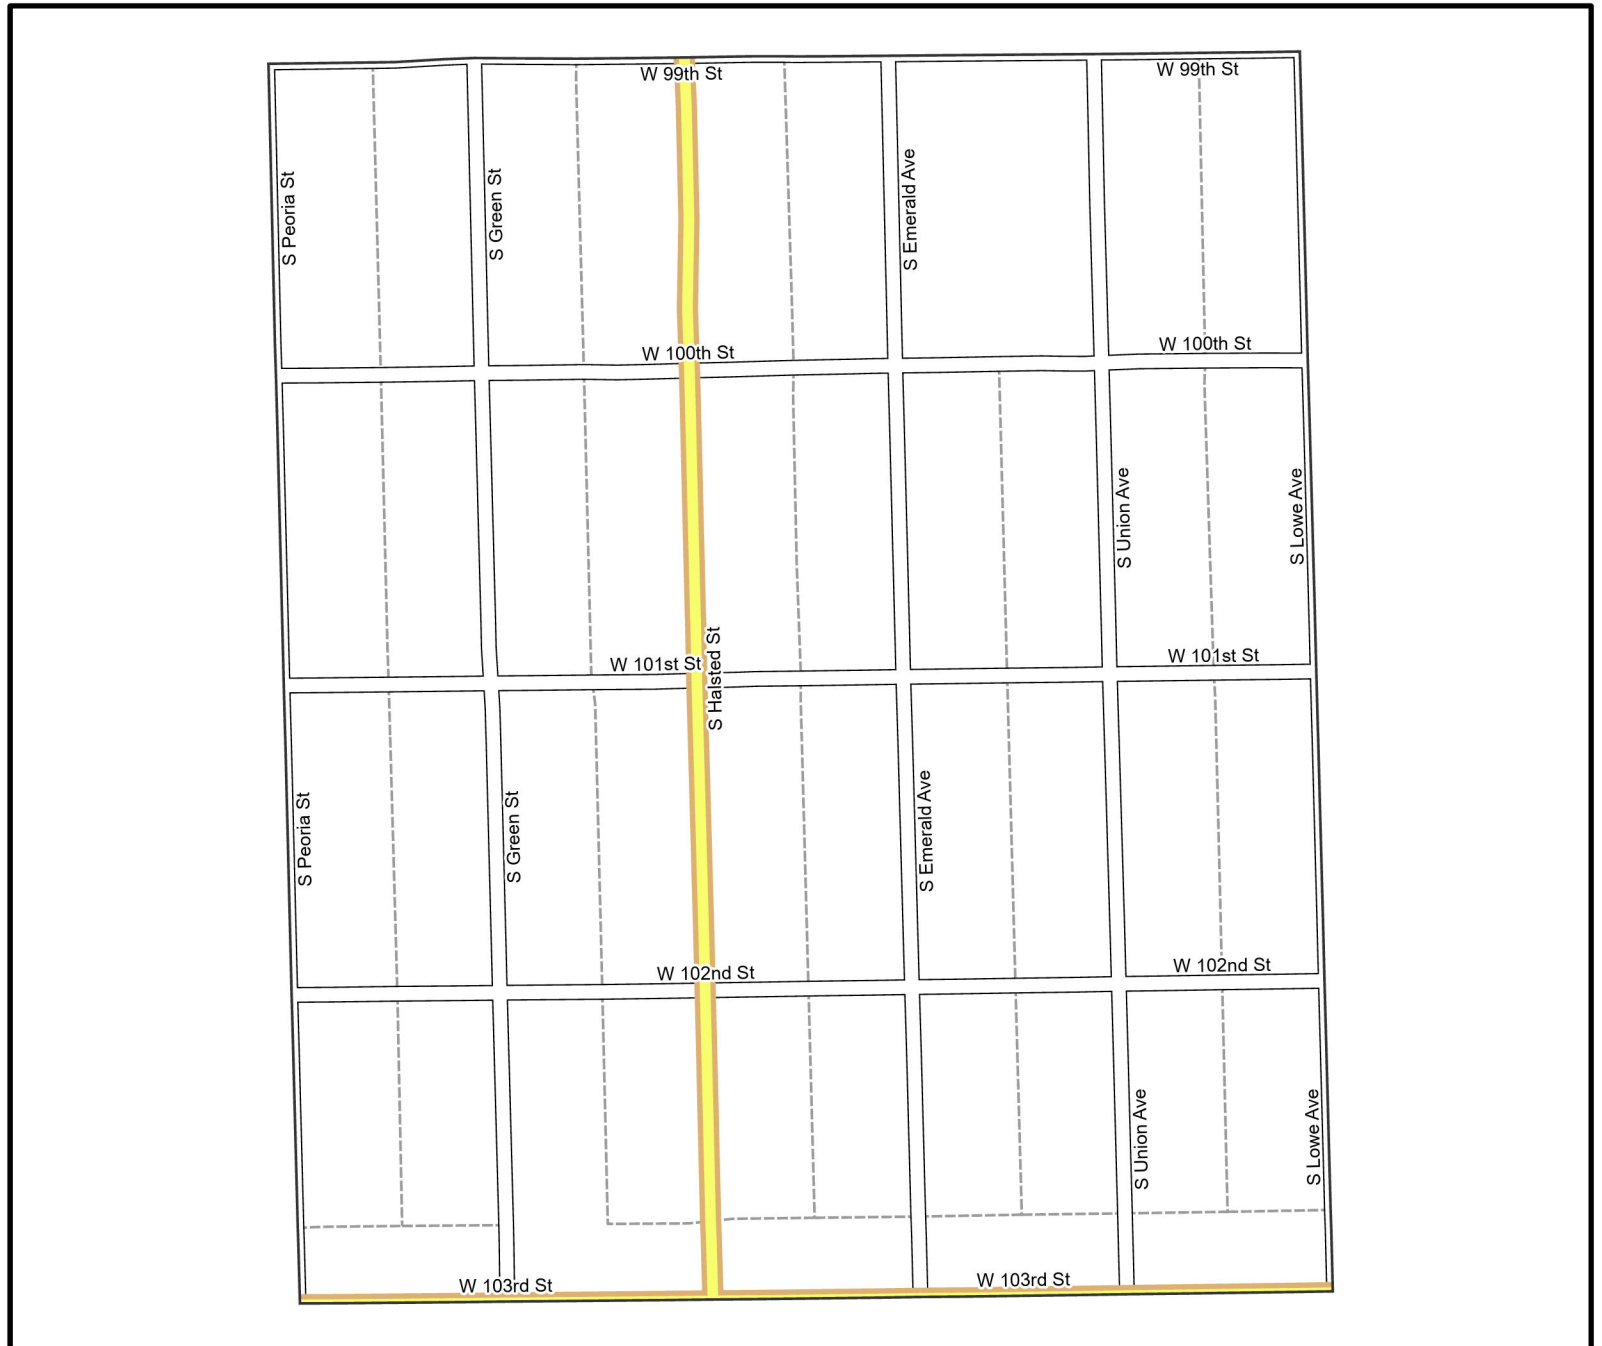

WARD 21 PCT 17

1. Legend
2. Precincts
   - Freeway
   - Major Street
   - Local Street
   - Ramp
   - Service Drive
   - Alley
   - Waterways
   - Railroad

Board of Elections - City of Chicago
69 W Washington, Suite 600,
Chicago, IL 60602
312-269-7900
www.chicagoelections.gov

Date: 1/31/2023