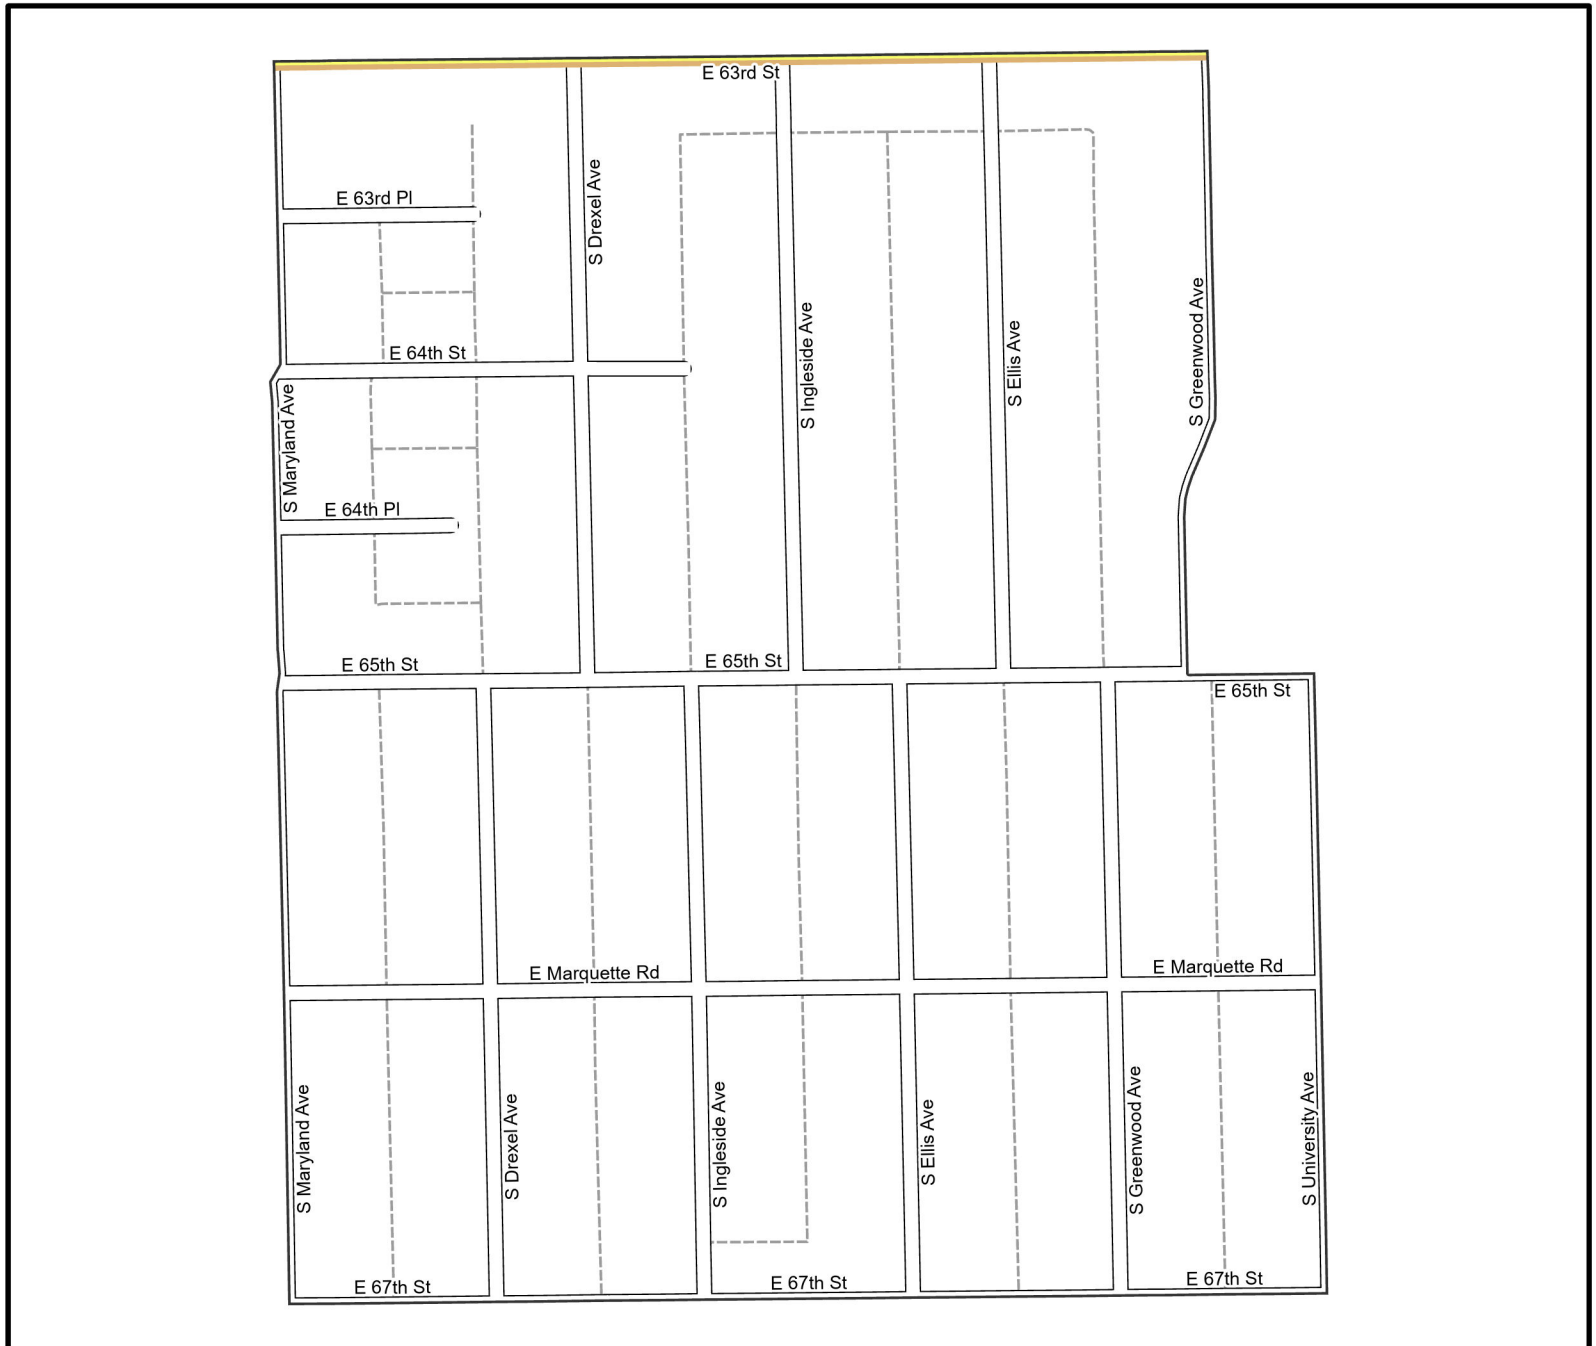

WARD 20 PCT 21

1. Legend
2. Precincts
   - Freeway
   - Major Street
   - Local Street
   - Ramp
   - Service Drive
   - Alley
   - Waterways
   - Railroad

Board of Elections - City of Chicago
69 W Washington, Suite 600,
Chicago, IL 60602
312-269-7900
www.chicagoelections.gov

Date: 1/31/2023