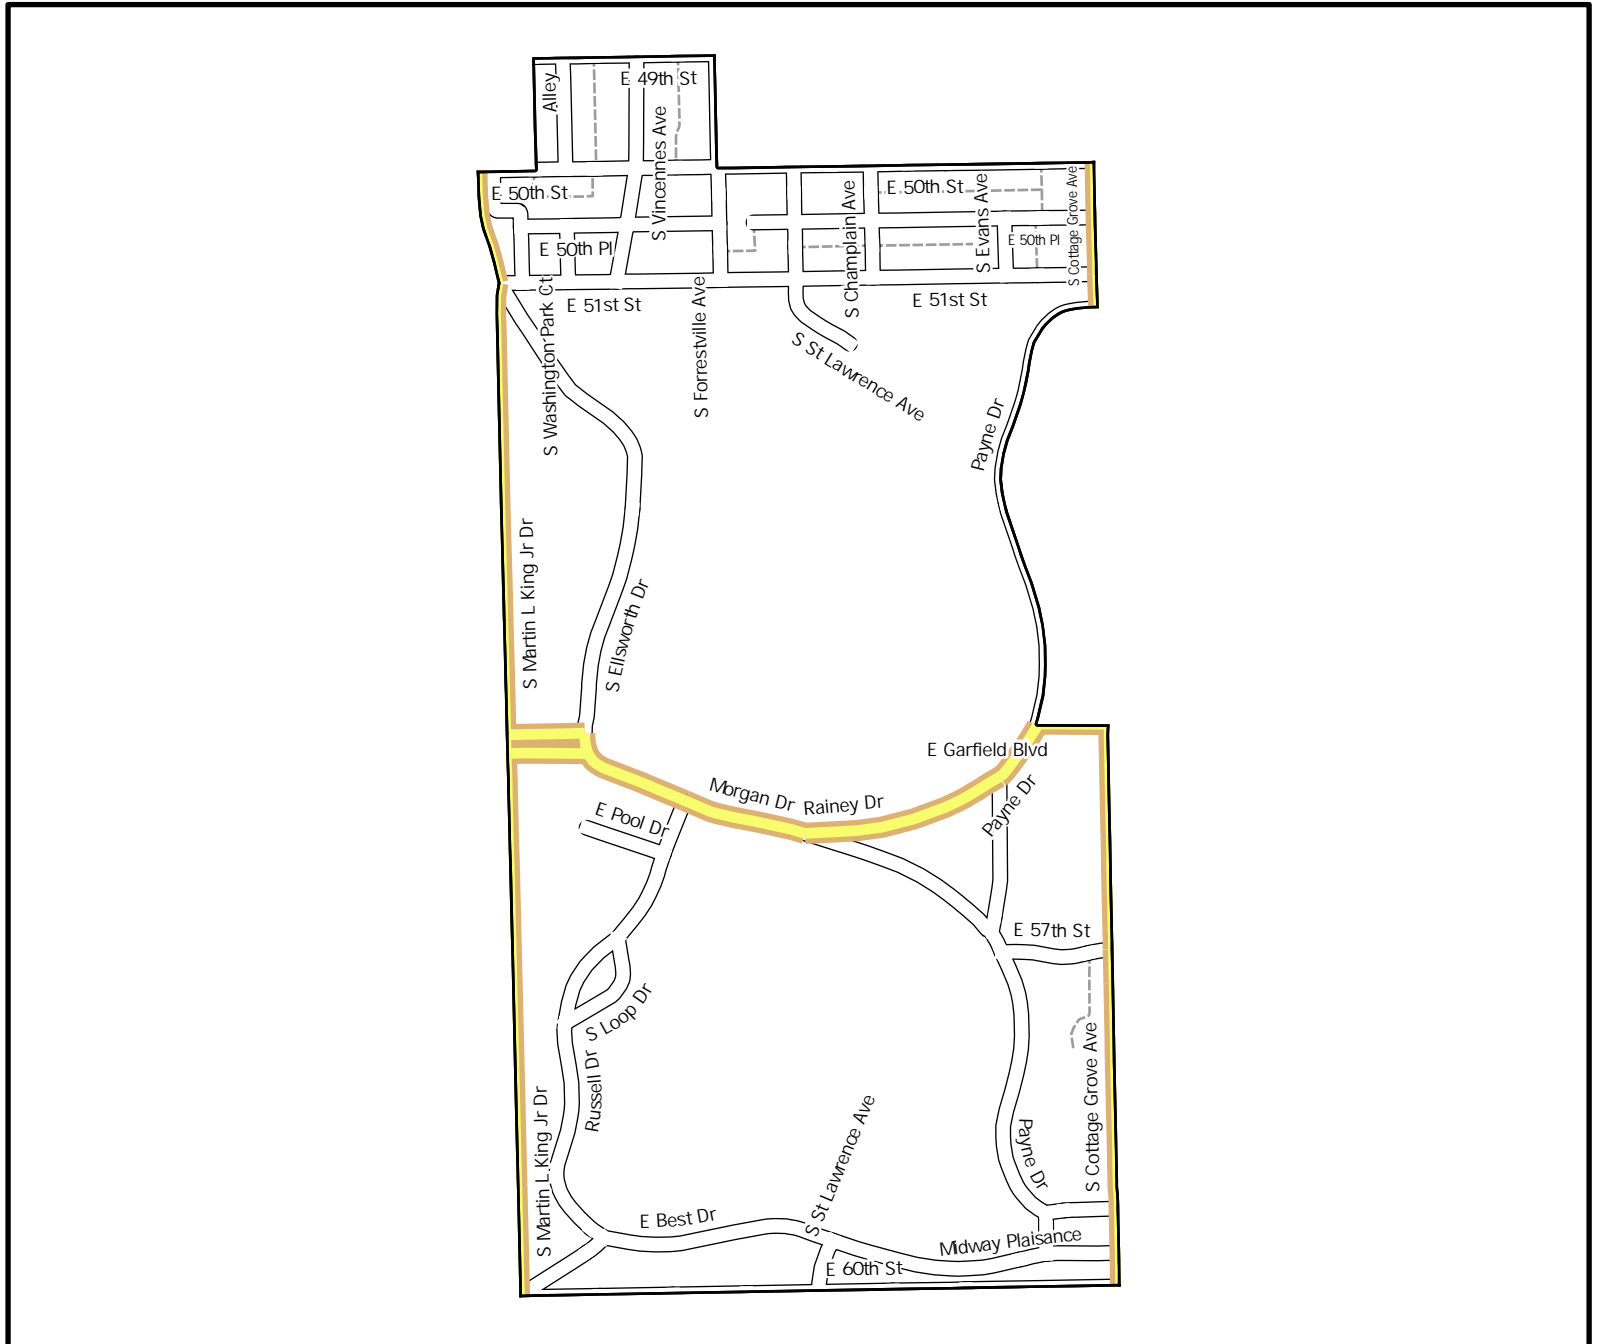

WARD 20 PCT 14

1. Legend
2. Precincts
   - Freeway
   - Major Street
   - Local Street
   - Ramp
   - Service Drive
   - Alley
   - Waterways
   - Railroad

Board of Elections - City of Chicago
69 W Washington, Suite 600,
Chicago, IL 60602
312-269-7900
www.chicagoelections.gov

Date: 1/31/2023