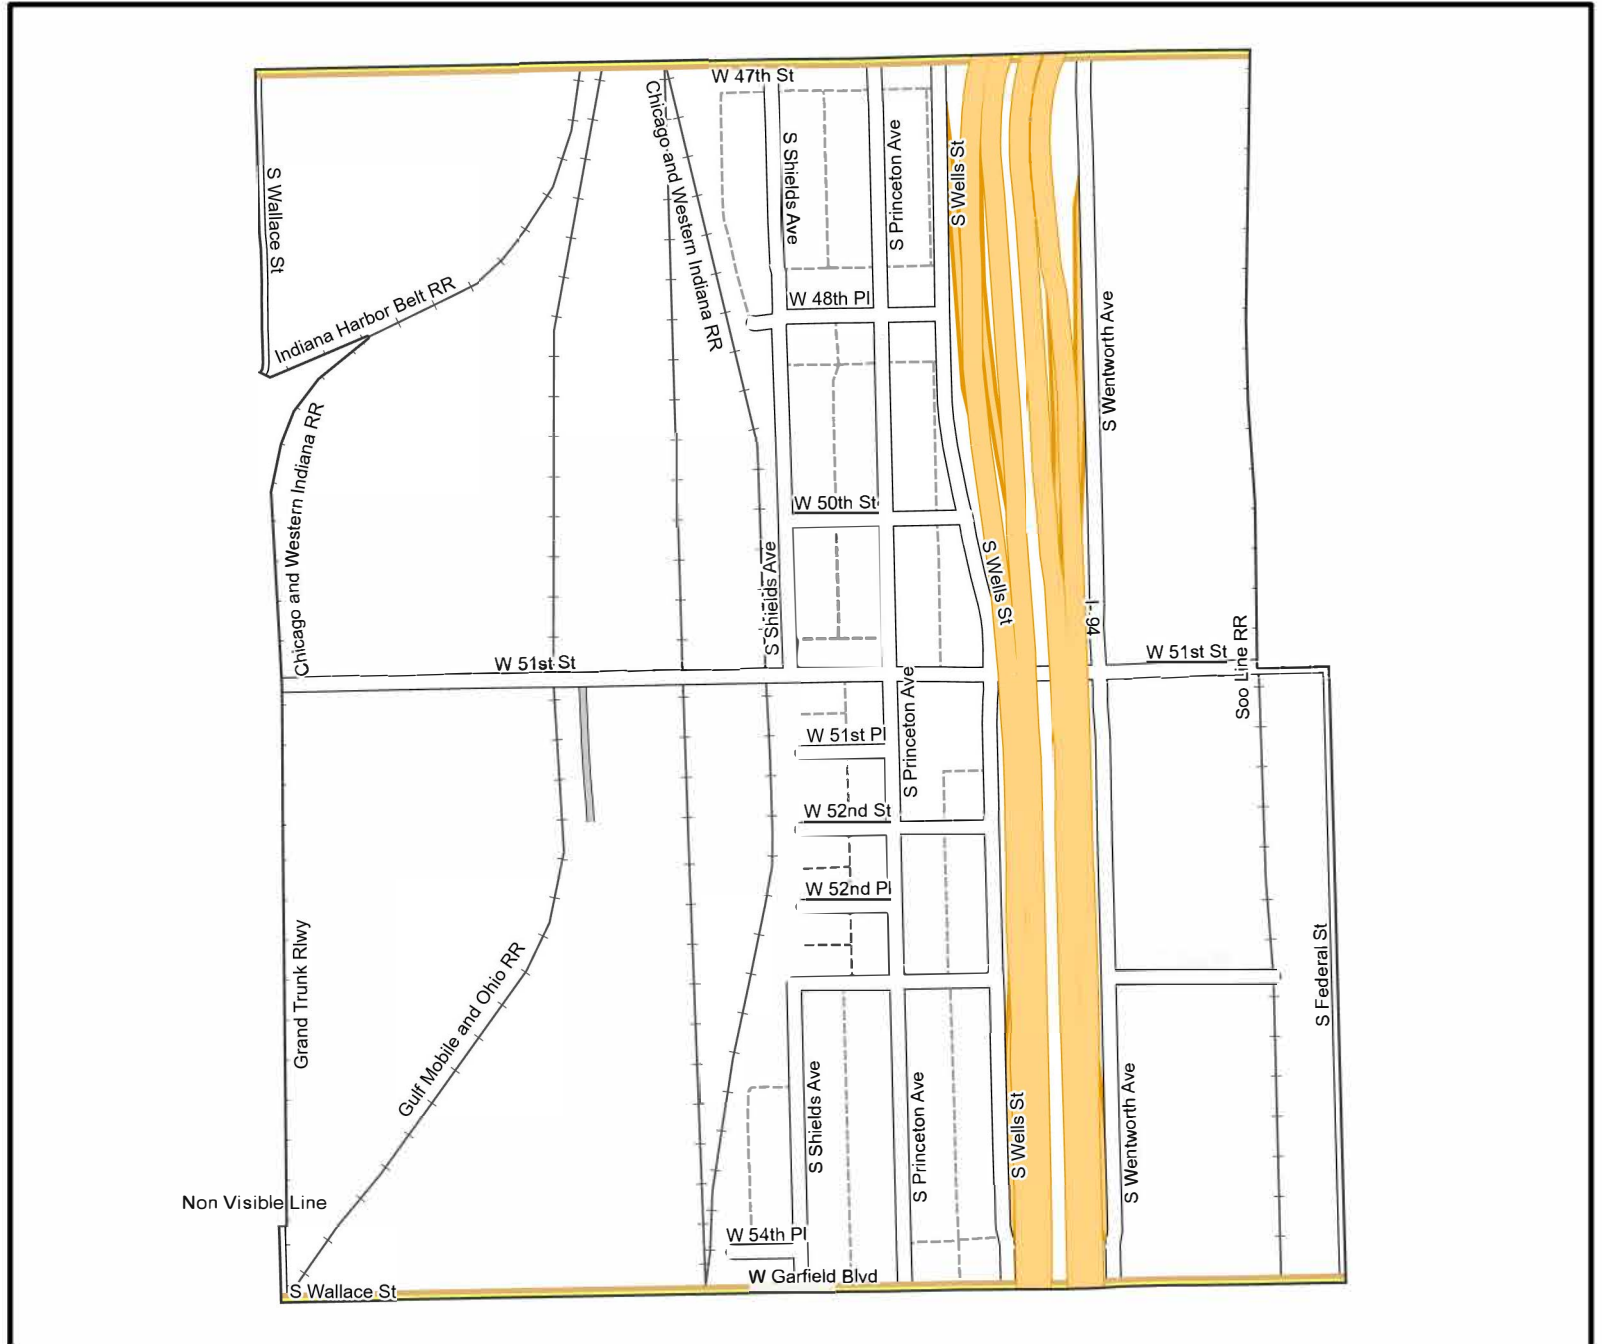

WARD 20 PCT 6

1. Legend
2. Precincts
   - Freeway
   - Major Street
   - Local Street
   - Ramp
   - Service Drive
   - Alley
   - Waterways
   - Railroad

Board of Elections - City of Chicago
69 W Washington, Suite 600,
Chicago, IL 60602
312-269-7900
www.chicagoelections.gov

Date: 1/31/2023