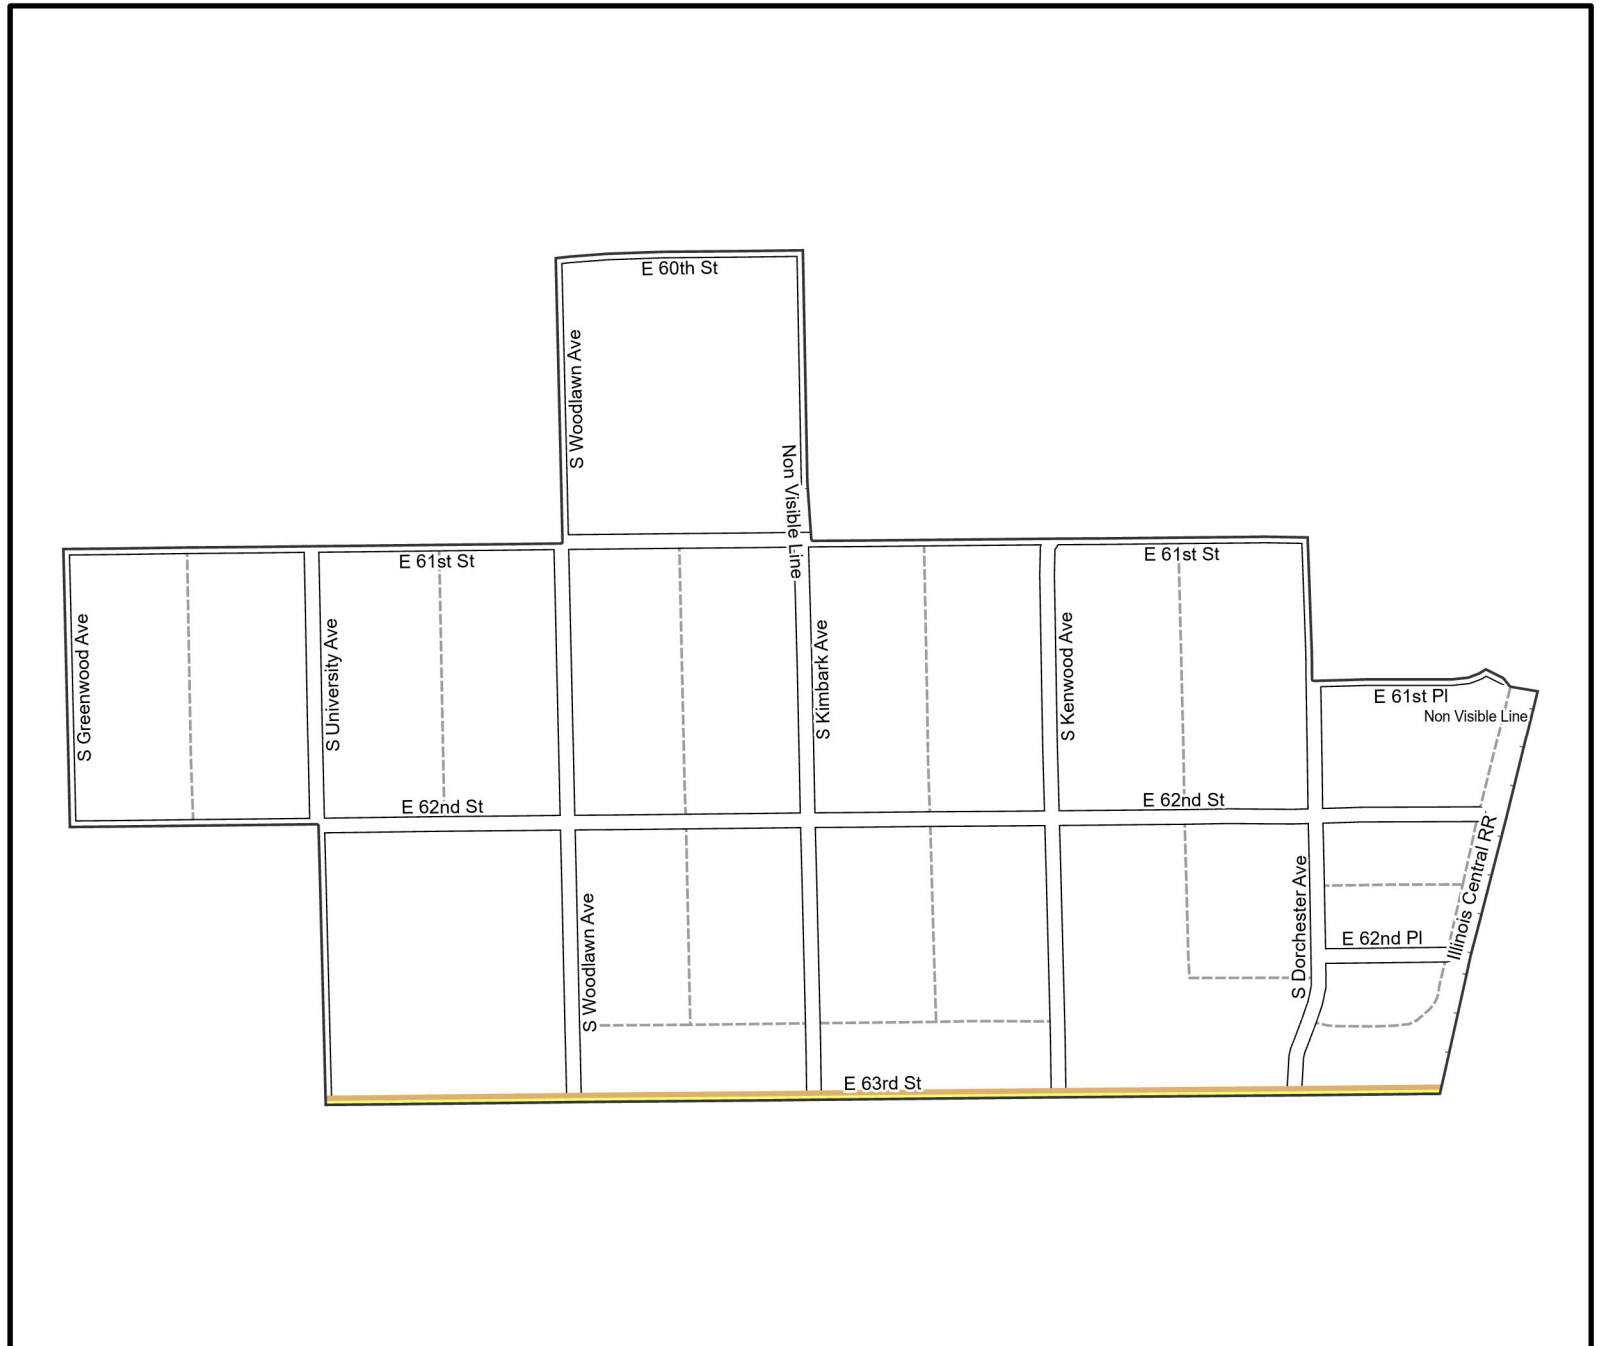

Date: 1/31/2023

WARD 20 PCT 18

Legend

- Precincts
- Freeway
- Major Street
- Local Street
- Ramp
- Service Drive
- Alley
- Waterways
- Railroad

Board of Elections - City of Chicago
69 W Washington, Suite 600,
Chicago, IL 60602
312-269-7900
www.chicagoelections.gov