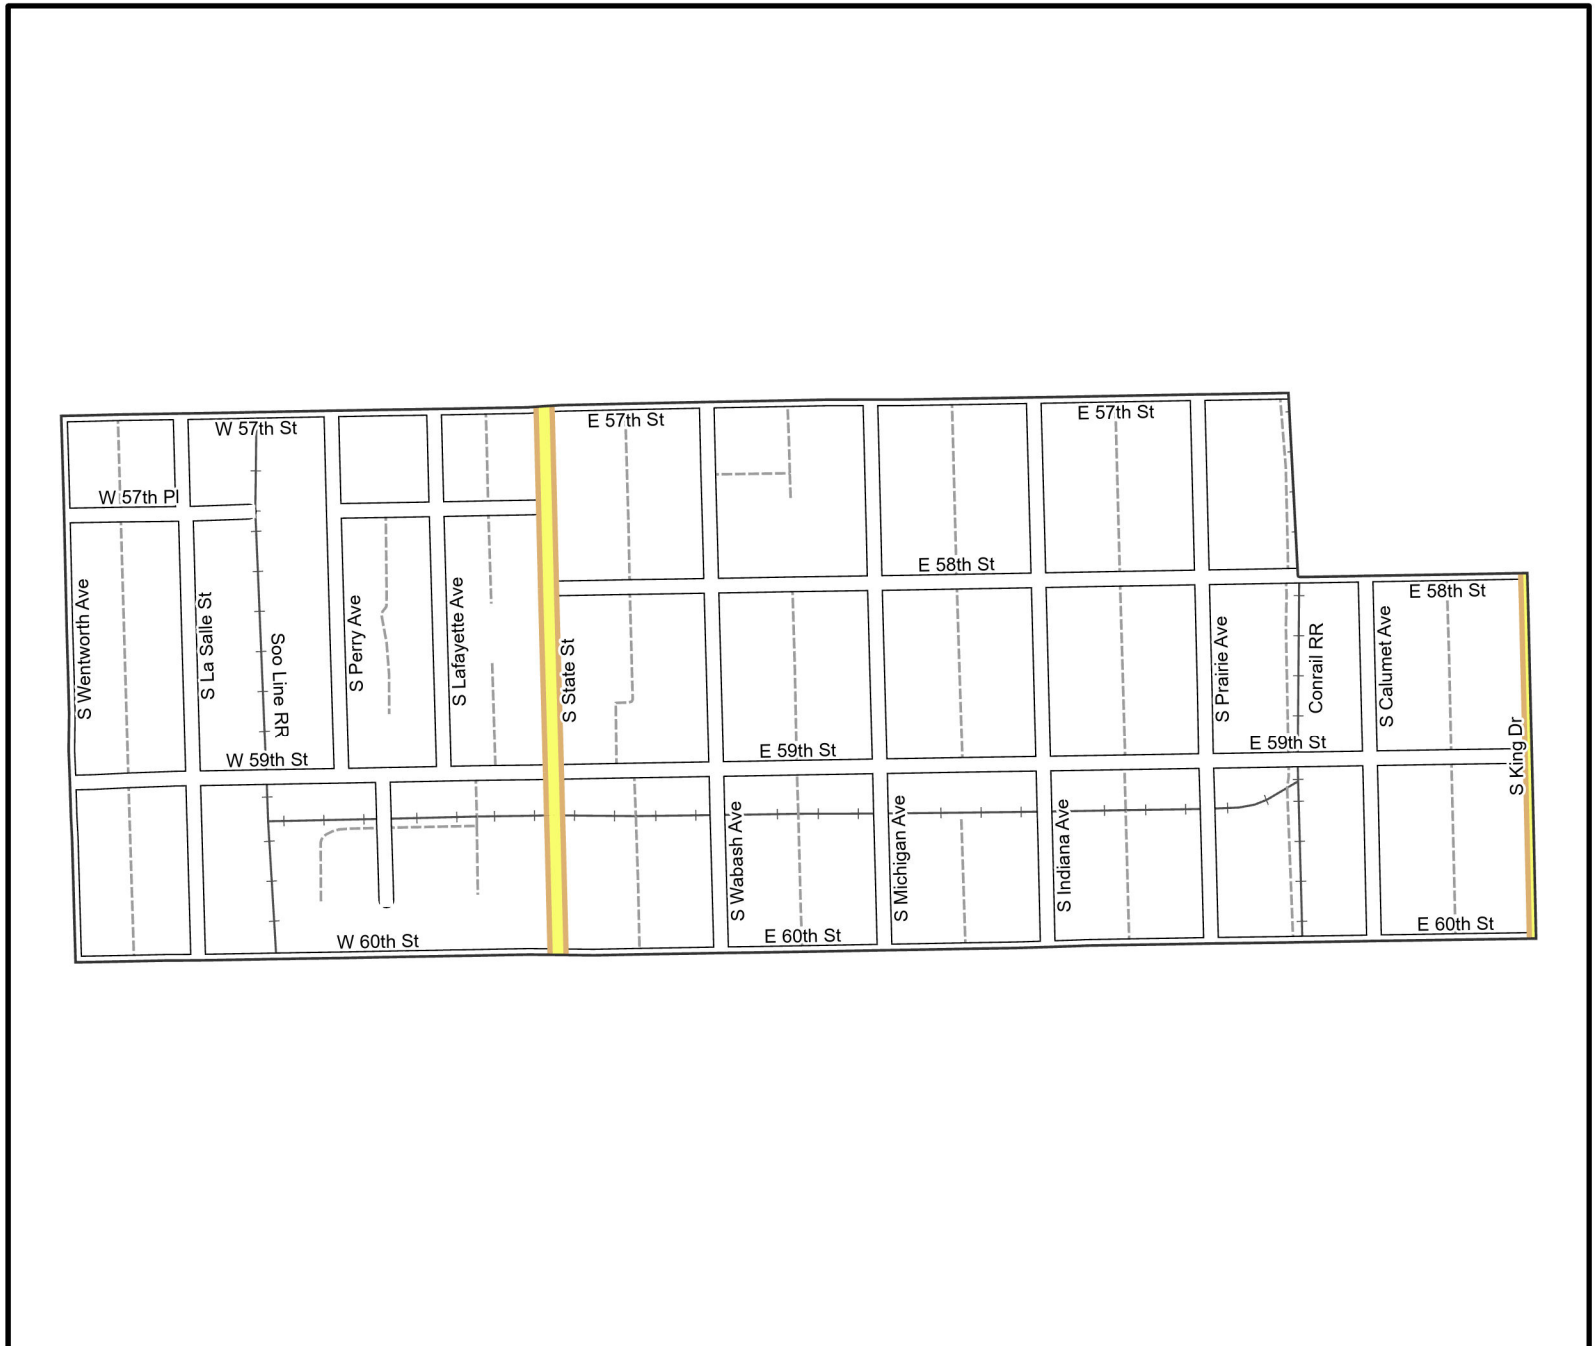

WARD 20 PCT 10

Legend

- Precincts
- Freeway
- Major Street
- Local Street
- Ramp
- Service Drive
- Alley
- Waterways
- Railroad

Board of Elections - City of Chicago
69 W Washington, Suite 600,
Chicago, IL 60602
312-269-7900
www.chicagoelections.gov

Date: 1/31/2023