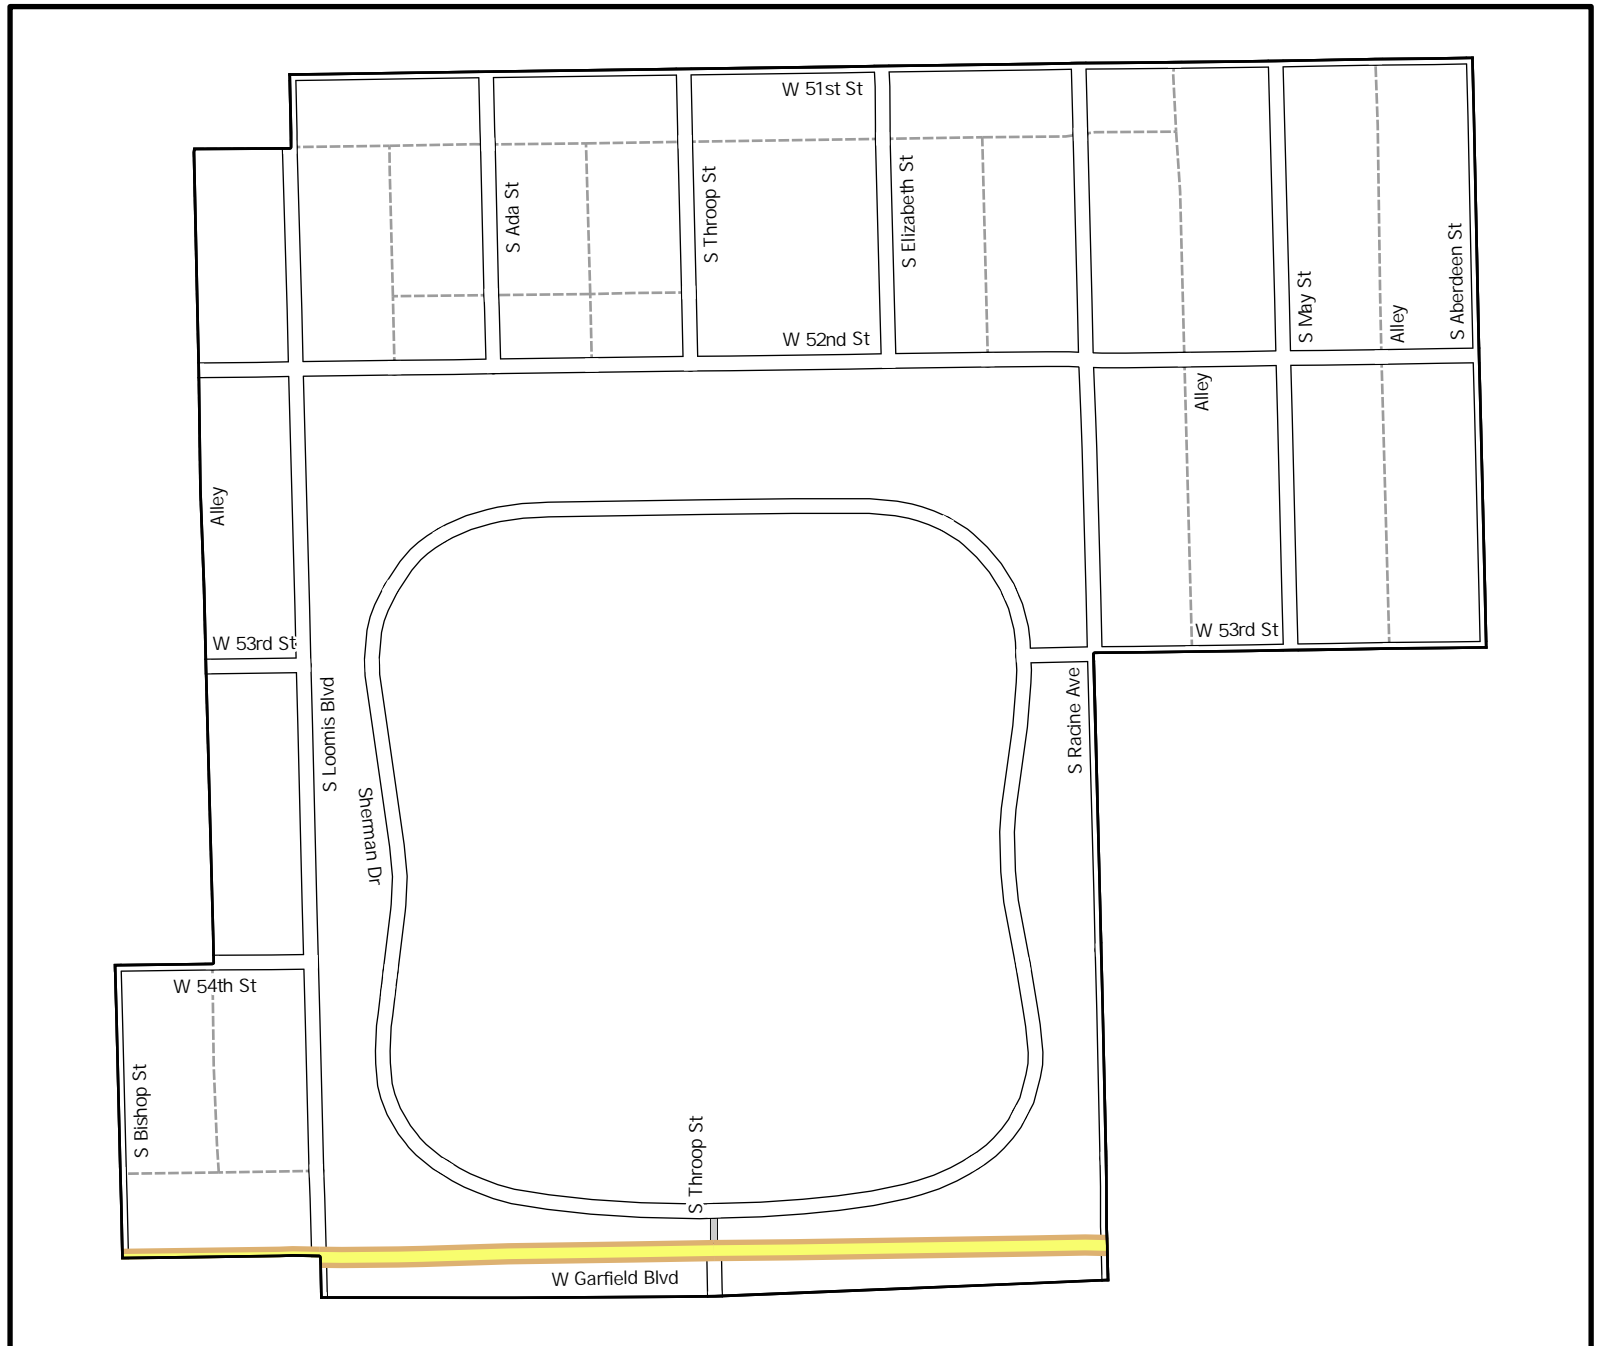

WARD 20 PCT 4

Legend

- Precincts
- Freeway
- Major Street
- Local Street
- Ramp
- Service Drive
- Alley
- Waterways
- Railroad

Board of Elections - City of Chicago
69 W Washington, Suite 600,
Chicago, IL 60602
312-269-7900
www.chicagoelections.gov

Date: 1/31/2023