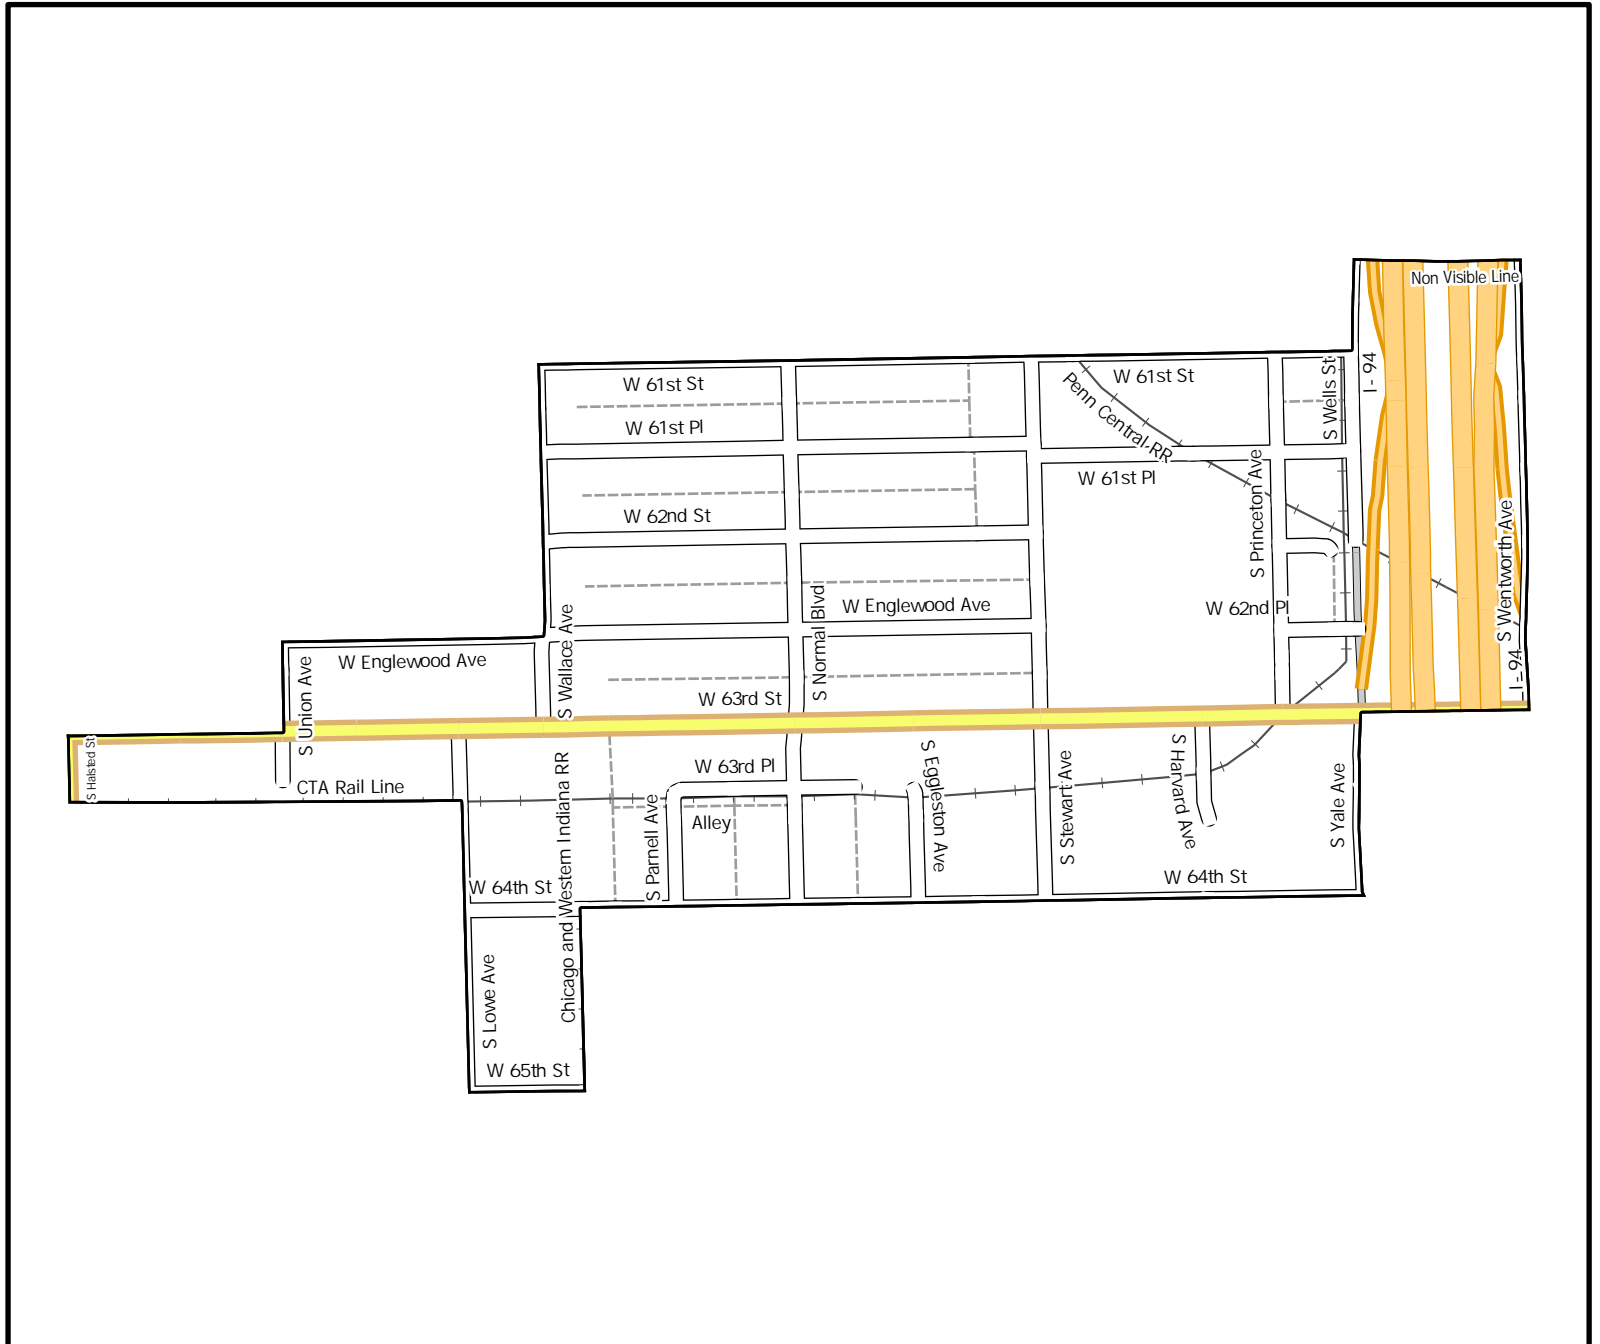

Date: 1/31/2023

WARD 20 PCT 8

Legend

-  Precincts
-  Freeway
-  Major Street
-  Local Street
-  Ramp
-  Service Drive
-  Alley
-  Waterways
-  Railroad

Board of Elections - City of Chicago
 69 W Washington, Suite 600,
 Chicago, IL 60602
 312-269-7900
www.chicagoelections.gov