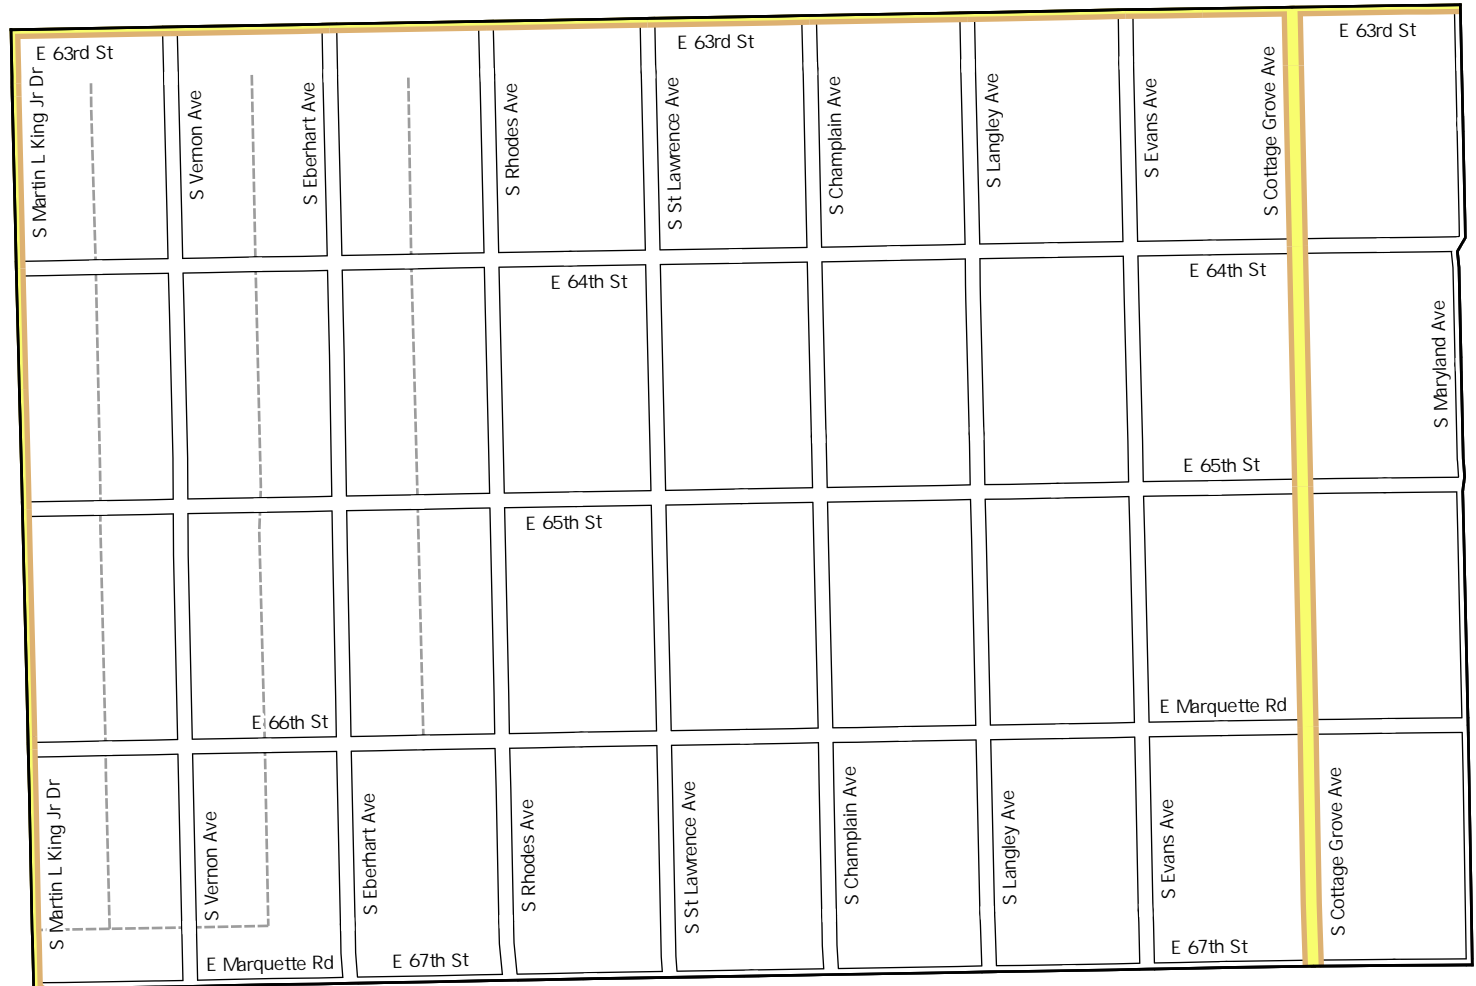

WARD 20 PCT 22

1. Legend
2. Precincts
   - Freeway
   - Major Street
   - Local Street
   - Ramp
   - Service Drive
   - Alley
   - Waterways
   - Railroad

Board of Elections - City of Chicago
69 W Washington, Suite 600,
Chicago, IL 60602
312-269-7900
www.chicagoelections.gov

Date: 1/31/2023