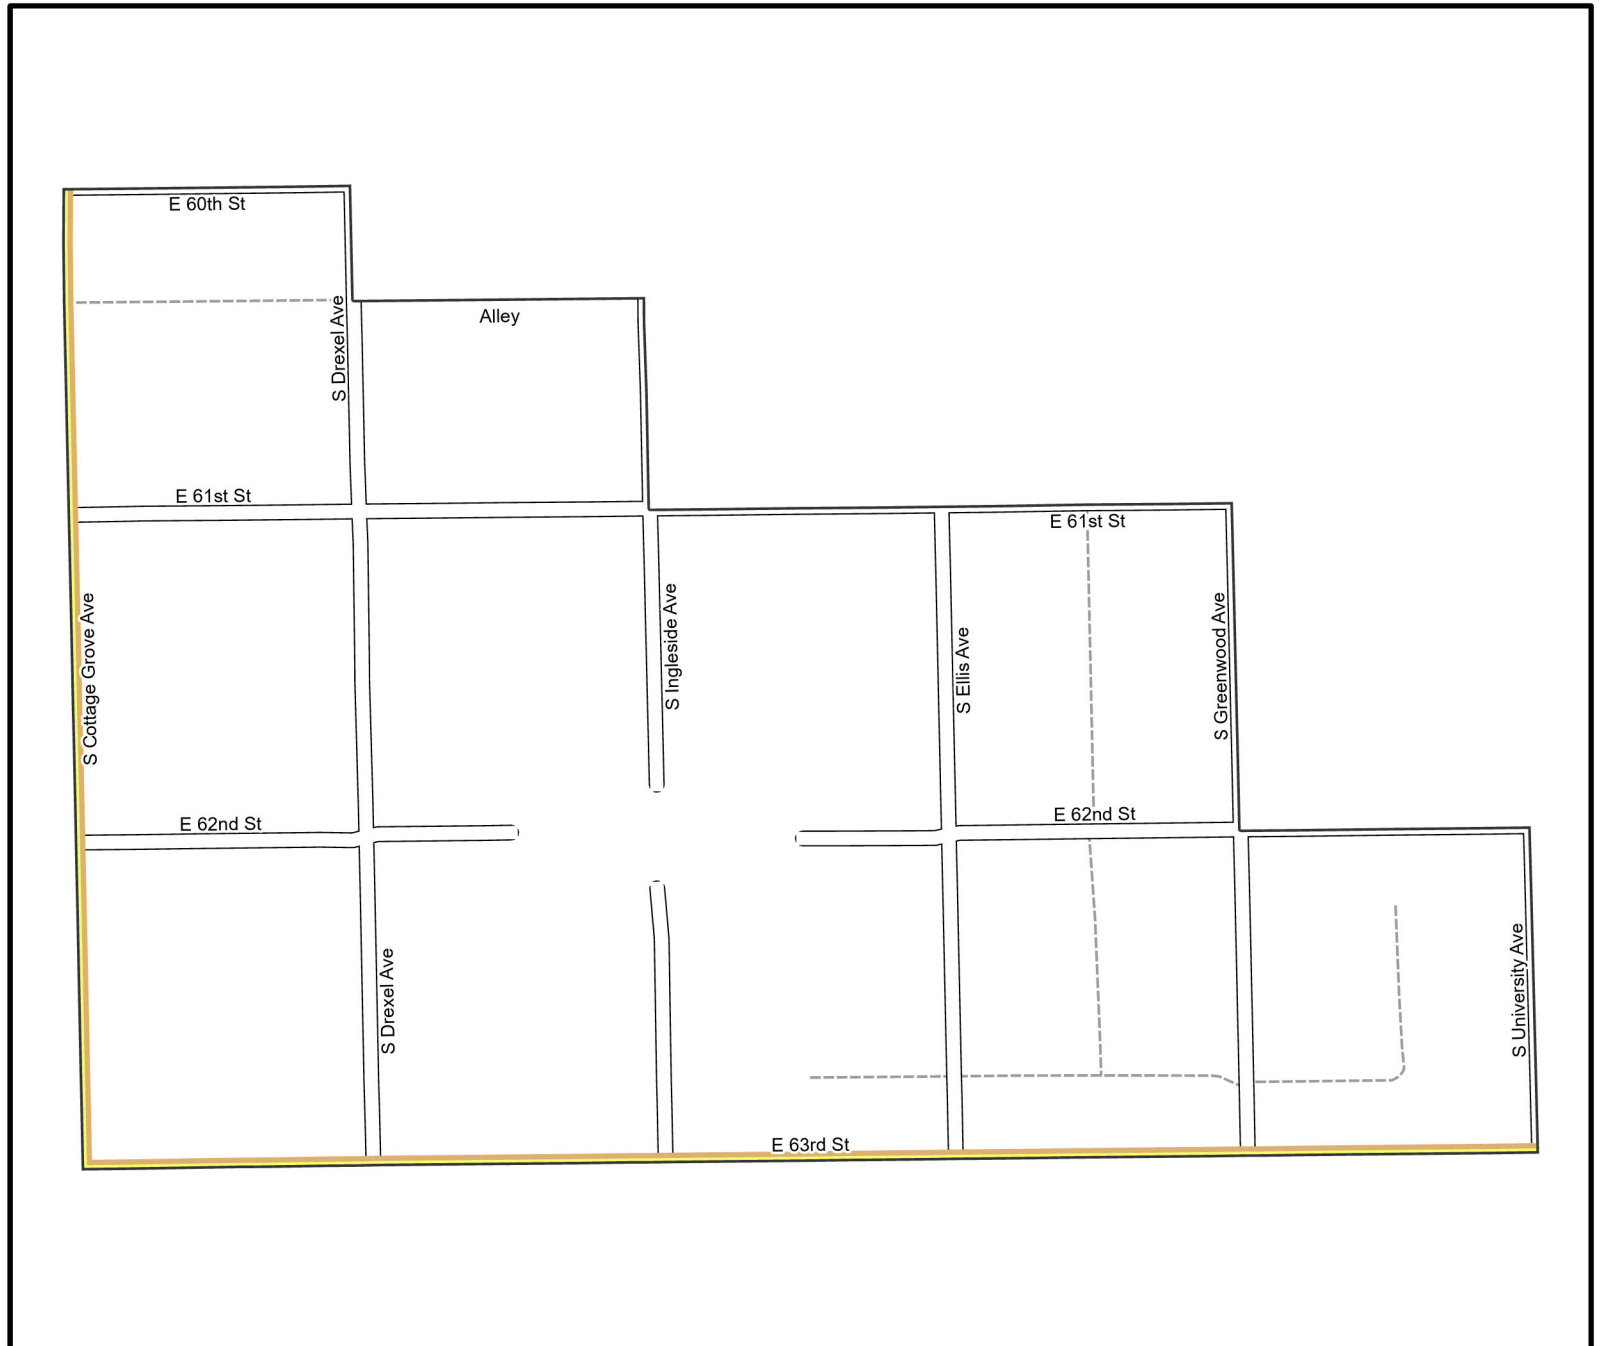

WARD 20 PCT 17

Legend

- Precincts
- Freeway
- Major Street
- Local Street
- Ramp
- Service Drive
- Alley
- Waterways
- Railroad

Board of Elections - City of
Chicago
69 W Washington, Suite 600,
Chicago, IL 60602
312-269-7900
www.chicagoelections.gov

Date: 1/31/2023