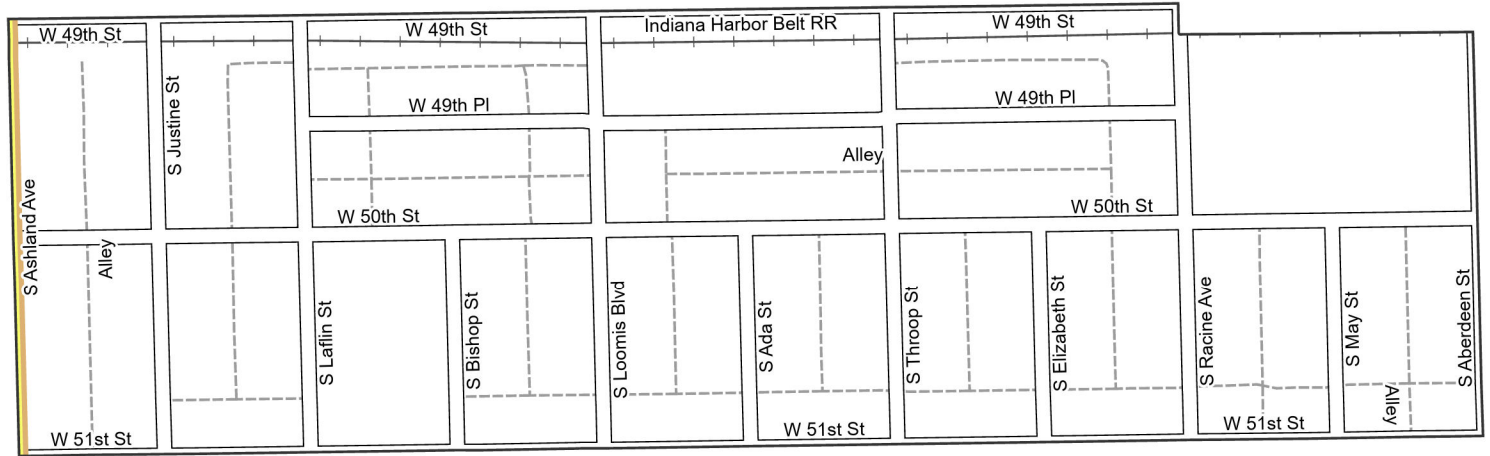

Date: 1/31/2023

WARD 20 PCT 3

Legend

-  Precincts
-  Freeway
-  Major Street
-  Local Street
-  Ramp
-  Service Drive
-  Alley
-  Waterways
-  Railroad

Board of Elections - City of Chicago
 69 W Washington, Suite 600,
 Chicago, IL 60602
 312-269-7900
www.chicagoelections.gov

Date: 1/31/2023

WARD 20 PCT 4

Legend

- Precincts
- Freeway
- Major Street
- Local Street
- Ramp
- Service Drive
- Alley
- Waterways
- Railroad

Board of Elections - City of Chicago
69 W Washington, Suite 600,
Chicago, IL 60602
312-269-7900
www.chicagoelections.gov