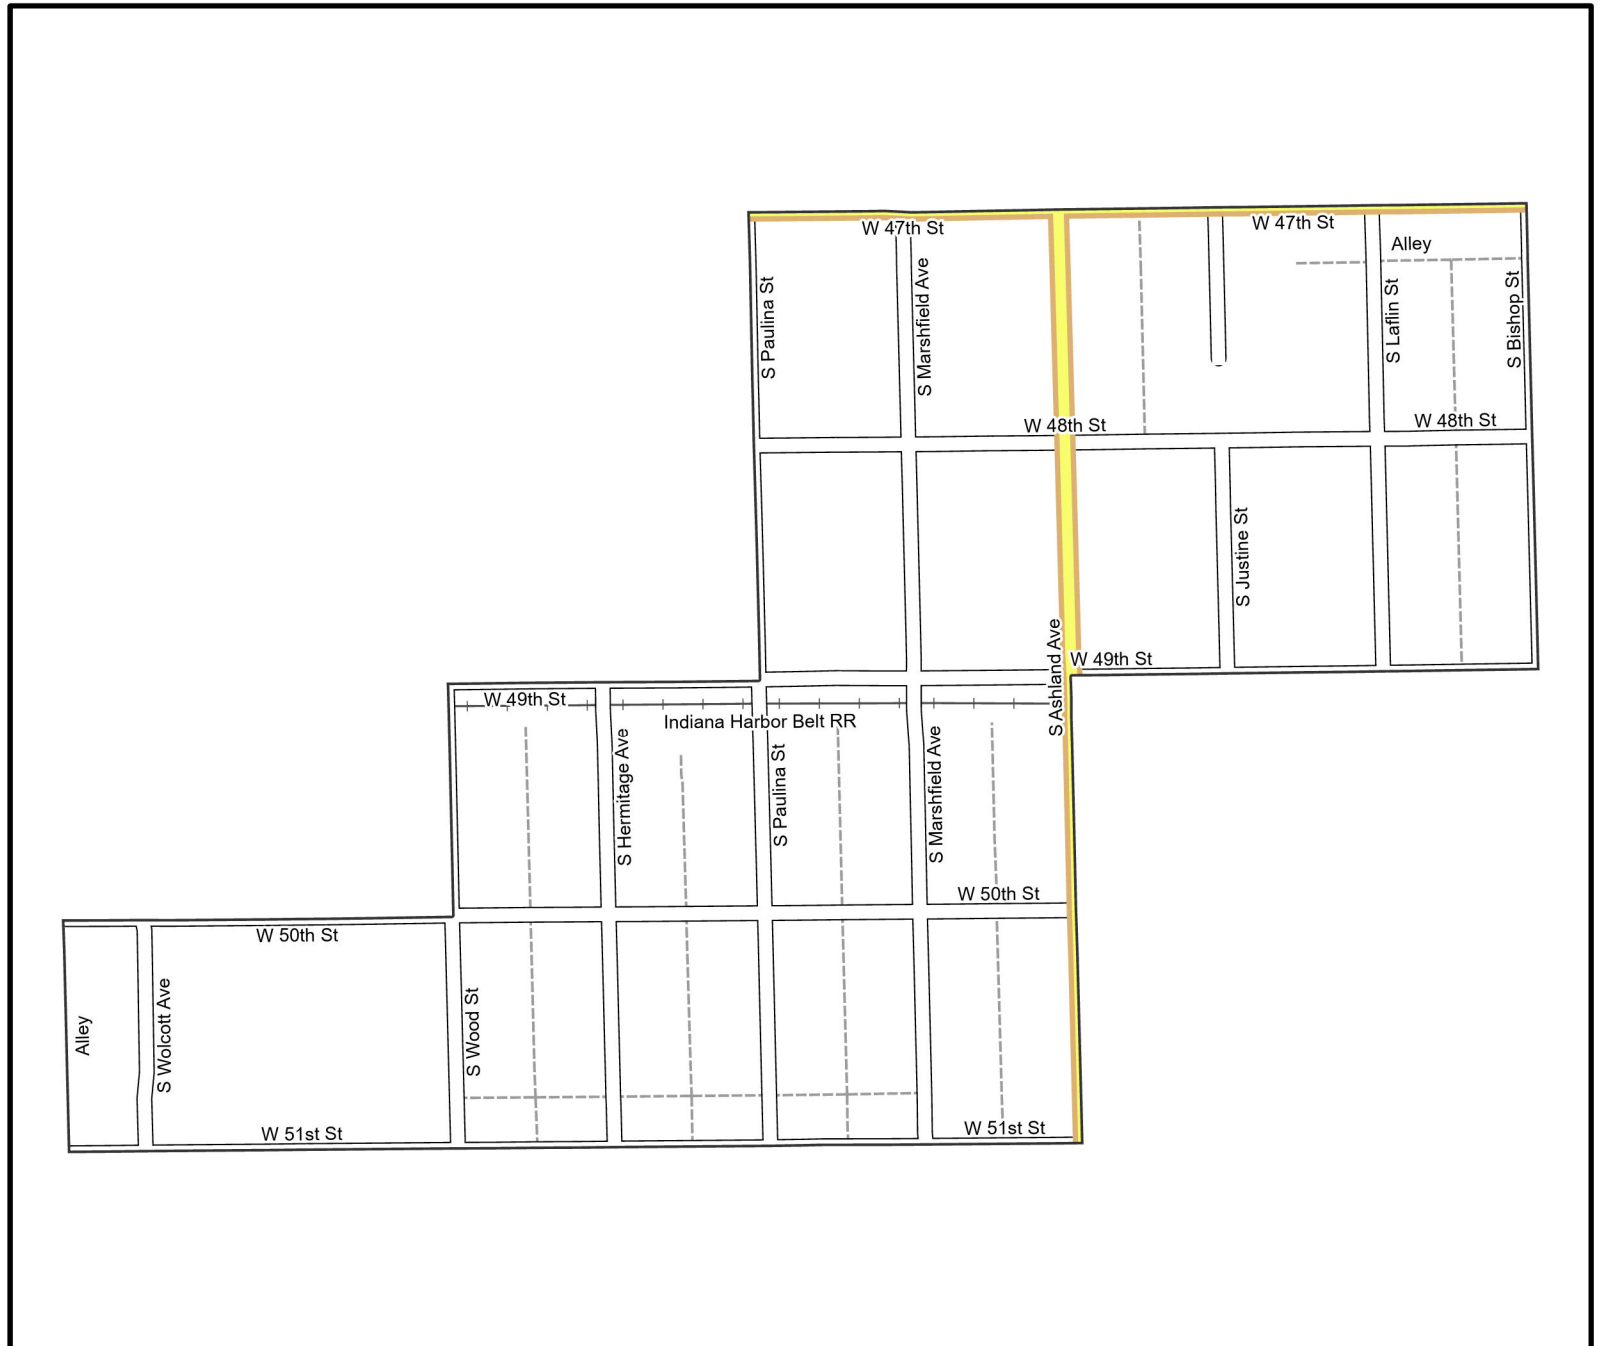

WARD 20 PCT 1

Legend

-  Precincts
-  Freeway
-  Major Street
-  Local Street
-  Ramp
-  Service Drive
-  Alley
-  Waterways
-  Railroad

Board of Elections - City of Chicago
 69 W Washington, Suite 600,
 Chicago, IL 60602
 312-269-7900
www.chicagoelections.gov

Date: 1/31/2023

WARD 20 PCT 2

Legend

-  Precincts
-  Freeway
-  Major Street
-  Local Street
-  Ramp
-  Service Drive
-  Alley
-  Waterways
-  Railroad

Board of Elections - City of
Chicago
69 W Washington, Suite 600,
Chicago, IL 60602
312-269-7900
www.chicagoelections.gov