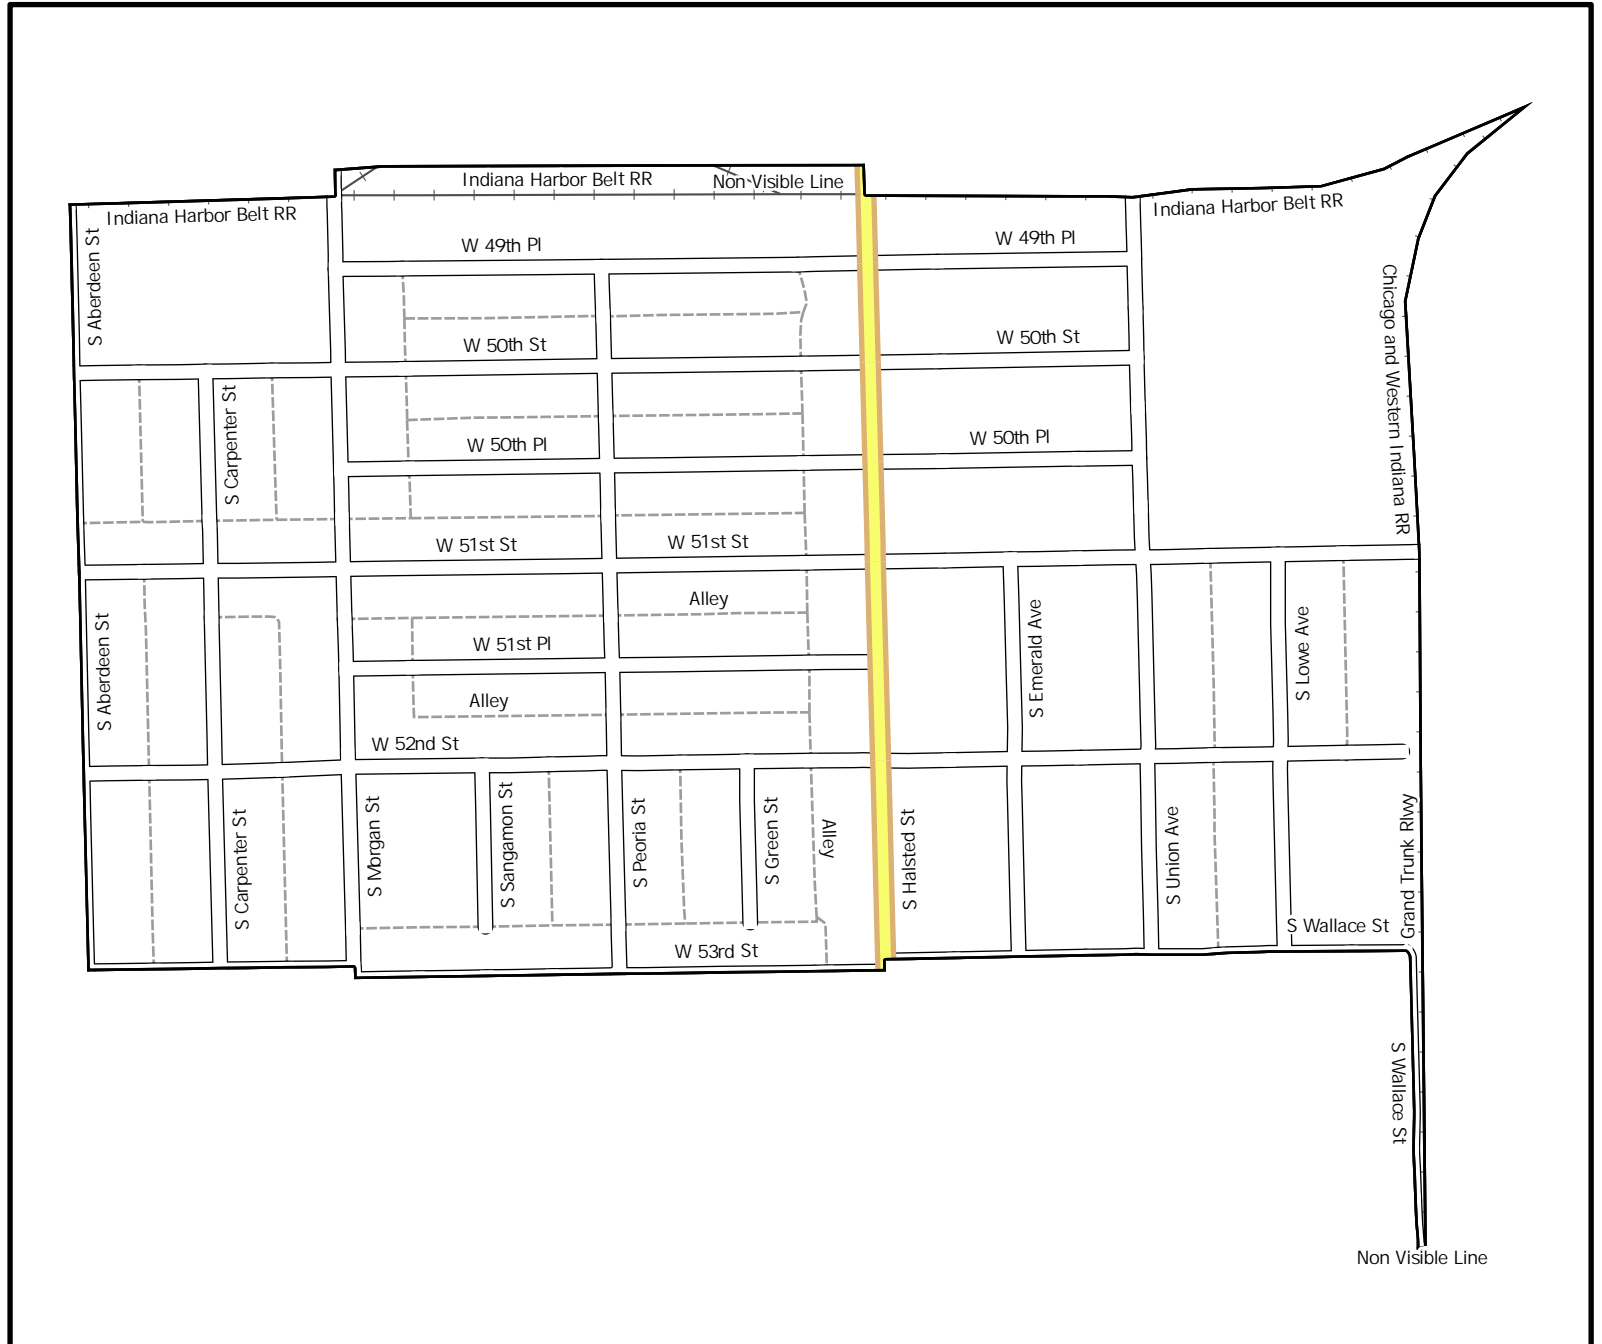

WARD 20 PCT 5

Legend

- Precincts
- Freeway
- Major Street
- Local Street
- Ramp
- Service Drive
- Alley
- Waterways
- Railroad

Board of Elections - City of Chicago
69 W Washington, Suite 600,
Chicago, IL 60602
312-269-7900
www.chicagoelections.gov

Date: 1/31/2023