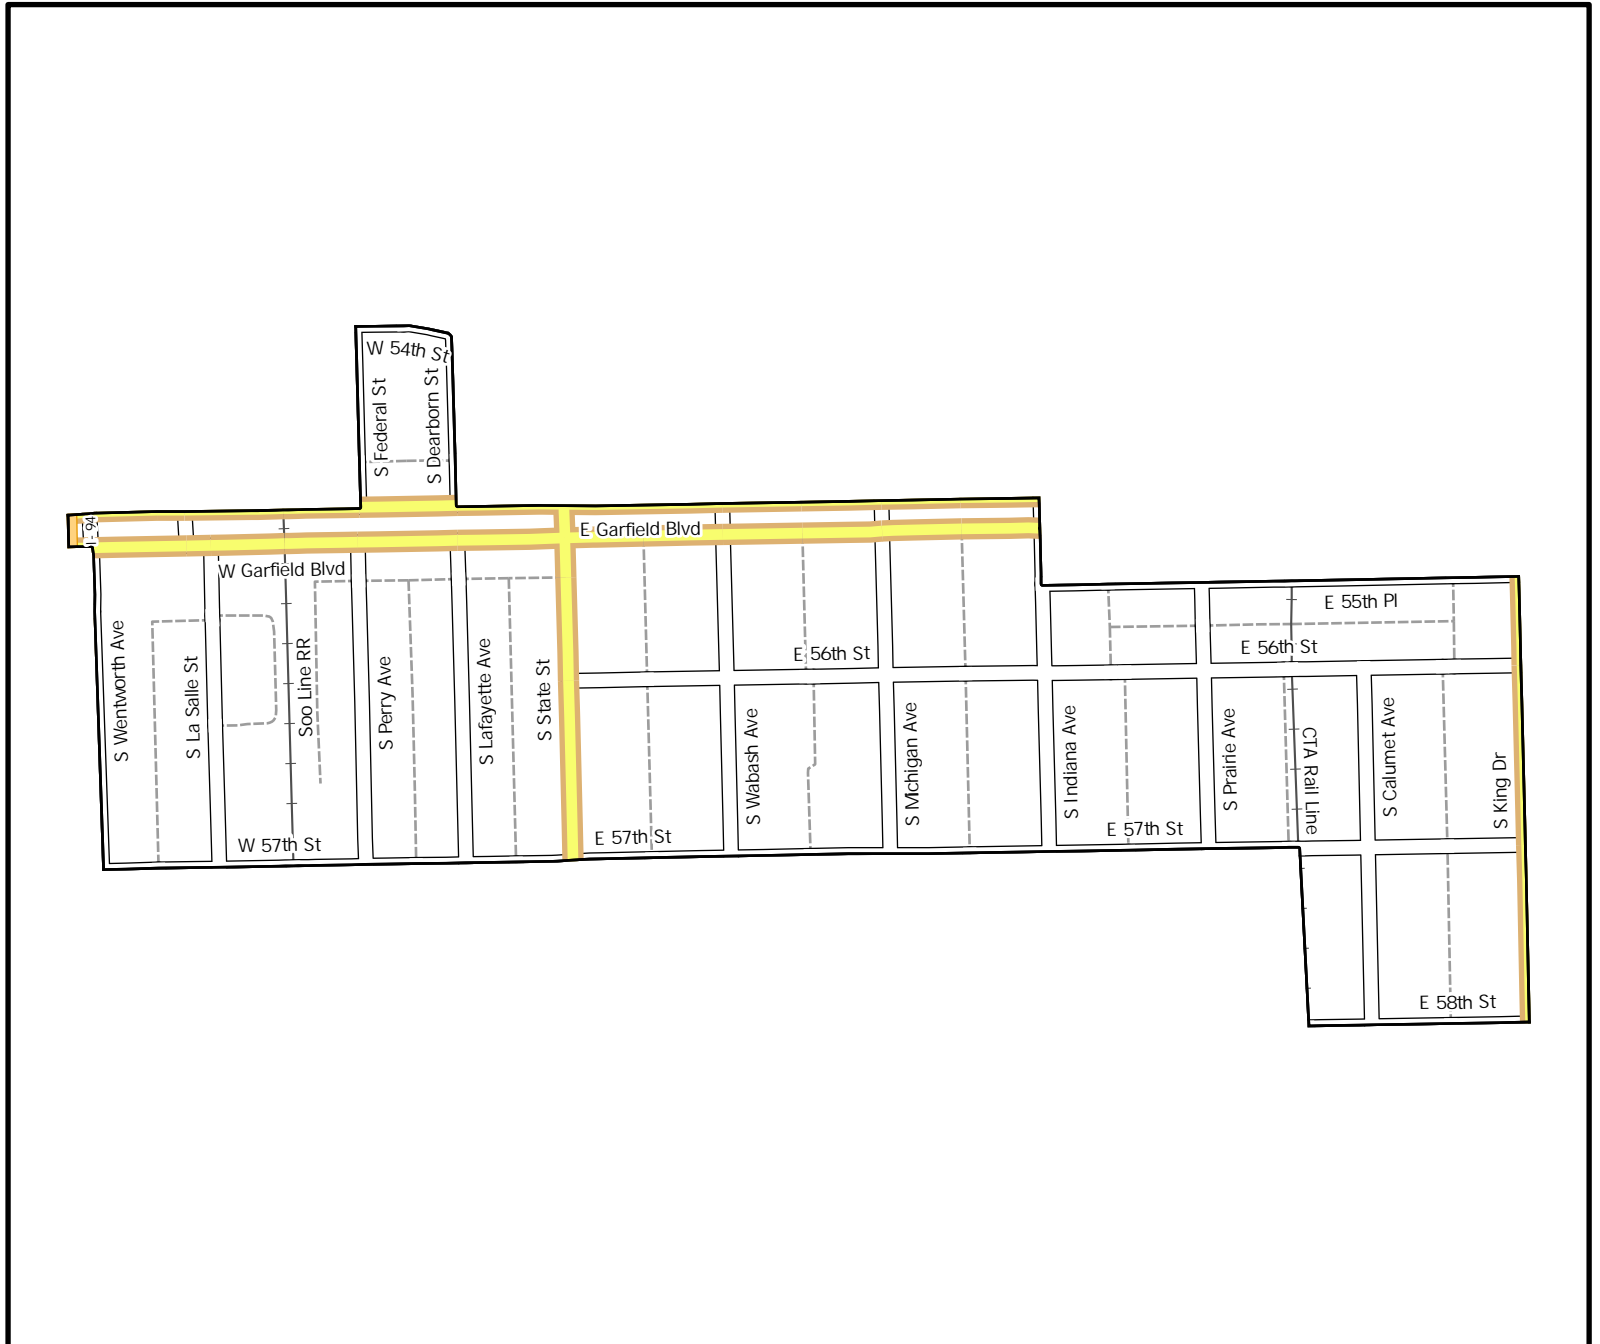

Date: 1/31/2023

WARD 20 PCT 9

Legend

-  Precincts
-  Freeway
-  Major Street
-  Local Street
-  Ramp
-  Service Drive
-  Alley
-  Waterways
-  Railroad

Board of Elections - City of Chicago
 69 W Washington, Suite 600,
 Chicago, IL 60602
 312-269-7900
www.chicagoelections.gov