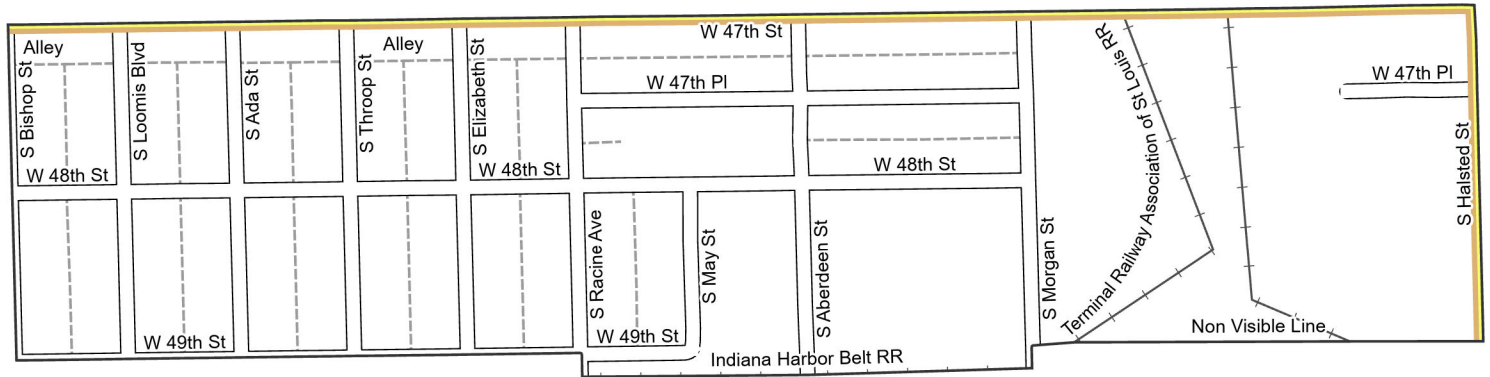

WARD 20 PCT 1

Legend

-  Precincts
-  Freeway
-  Major Street
-  Local Street
-  Ramp
-  Service Drive
-  Alley
-  Waterways
-  Railroad

Board of Elections - City of Chicago
 69 W Washington, Suite 600,
 Chicago, IL 60602
 312-269-7900
www.chicagoelections.gov

Date: 1/31/2023

WARD 20 PCT 2

Legend

-  Precincts
-  Freeway
-  Major Street
-  Local Street
-  Ramp
-  Service Drive
-  Alley
-  Waterways
-  Railroad

Board of Elections - City of
Chicago
69 W Washington, Suite 600,
Chicago, IL 60602
312-269-7900
www.chicagoelections.gov