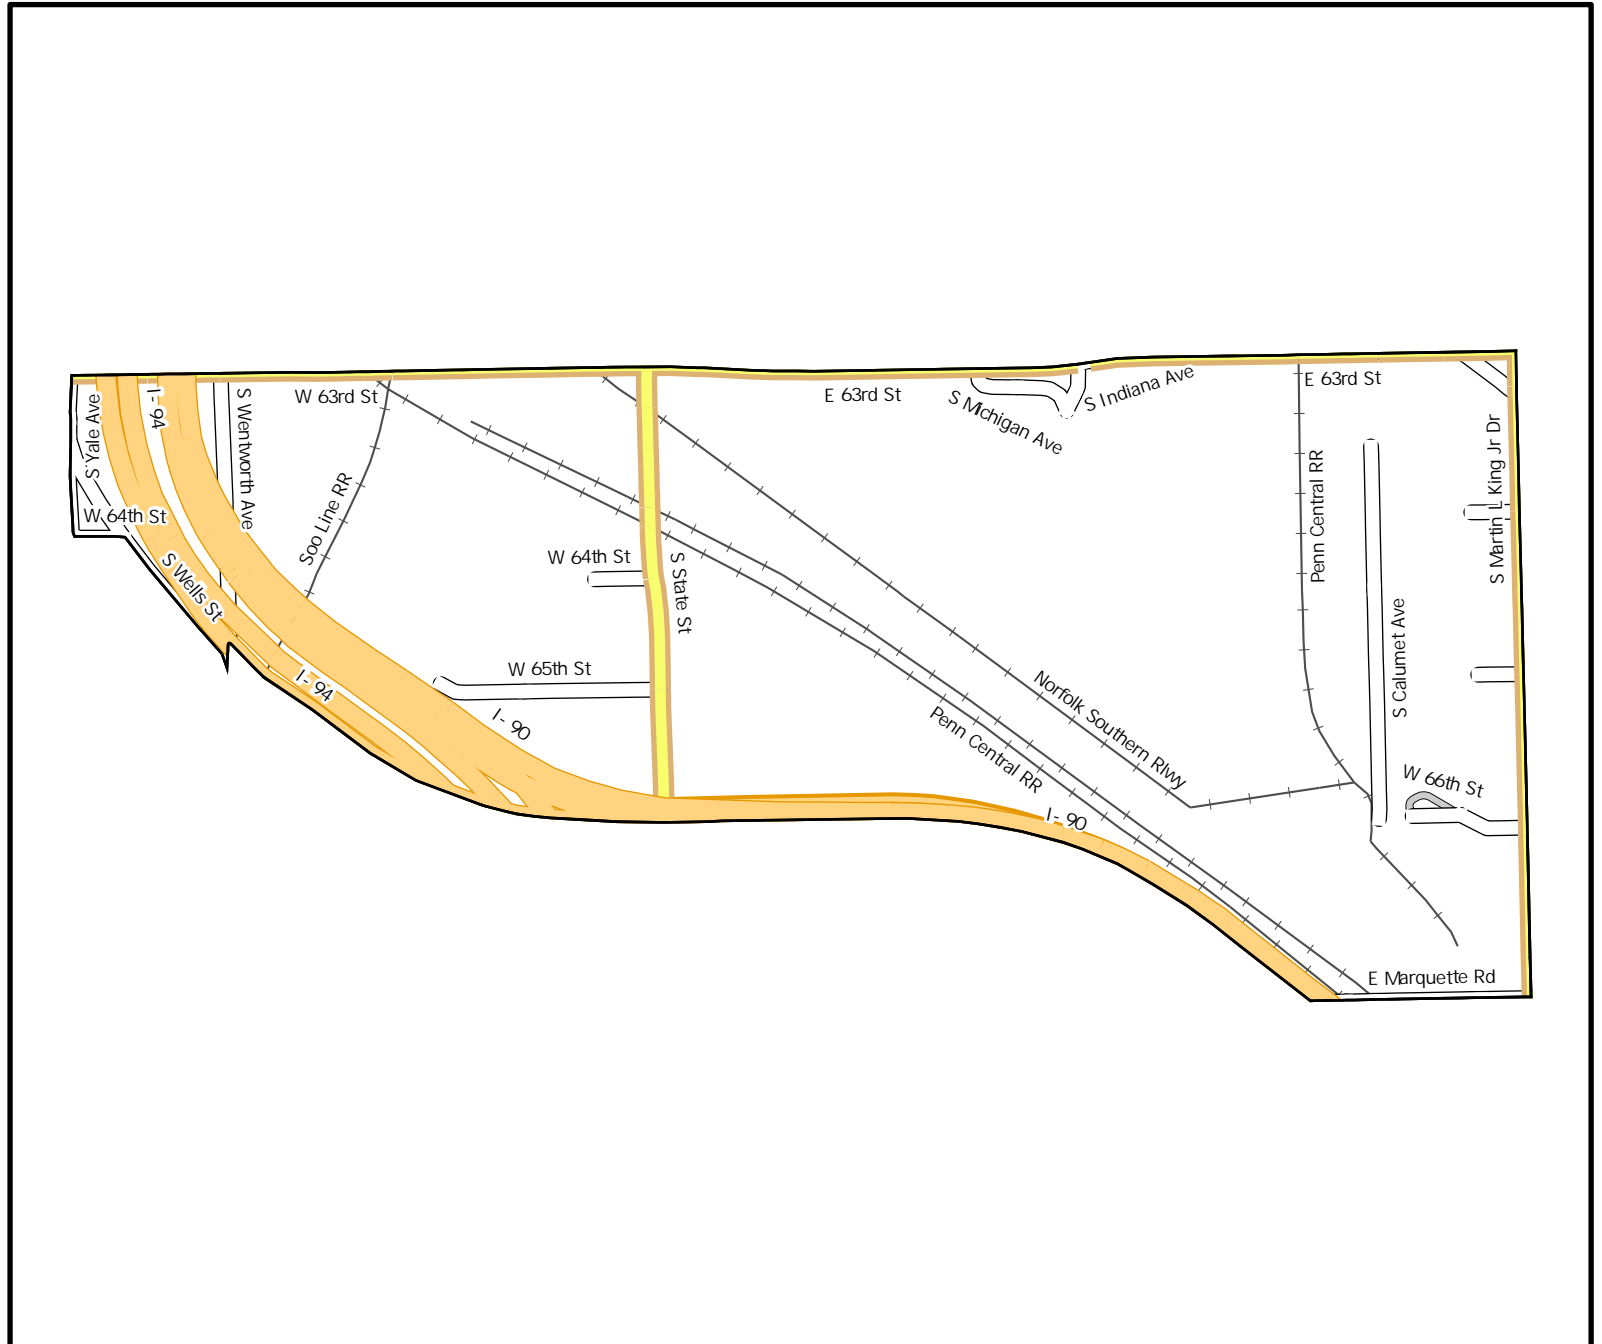

WARD 20 PCT 12

Legend

- Precincts
- Freeway
- Major Street
- Local Street
- Ramp
- Service Drive
- Alley
- Waterways
- Railroad

Board of Elections - City of
Chicago
69 W Washington, Suite 600,
Chicago, IL 60602
312-269-7900
www.chicagoelections.gov

Date: 1/31/2023