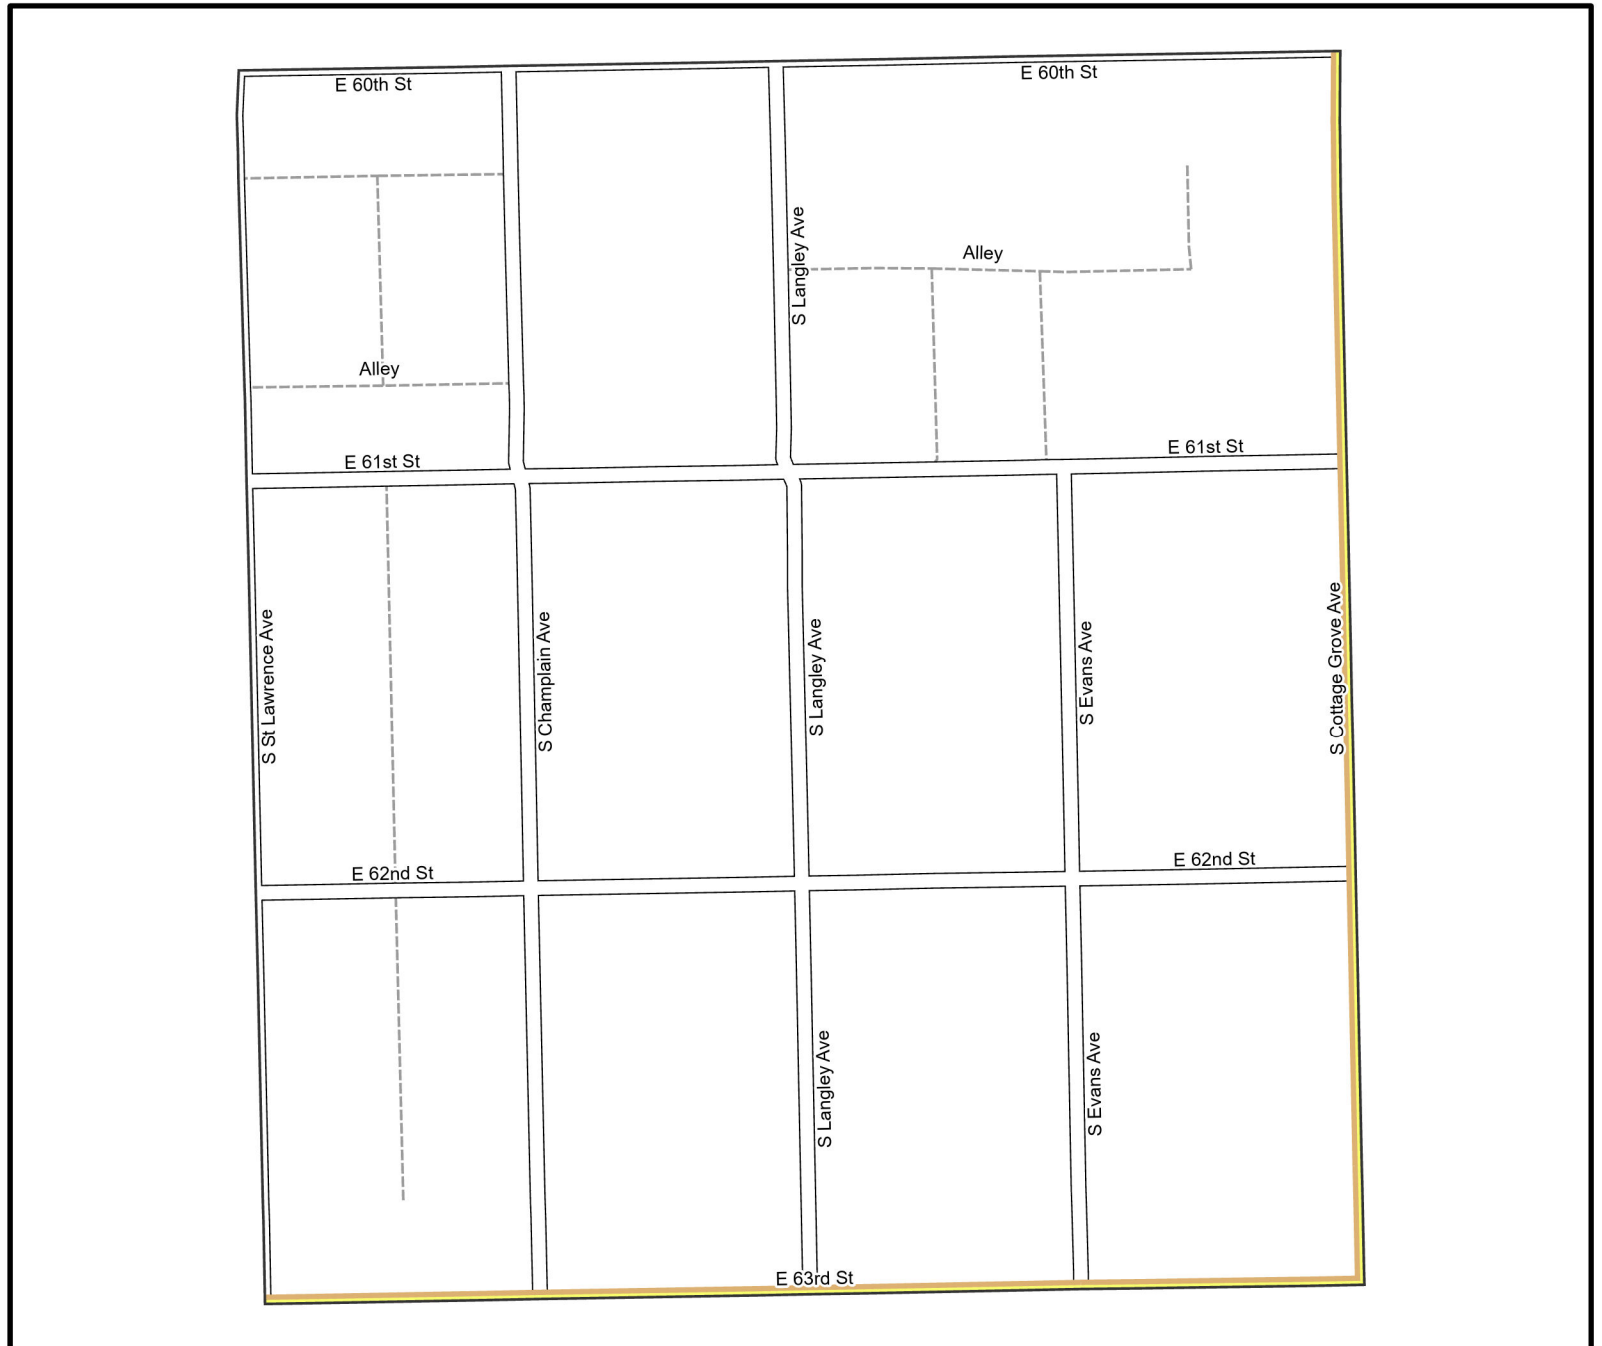

WARD 20 PCT 16

Legend

- Precincts
- Freeway
- Major Street
- Local Street
- Ramp
- Service Drive
- Alley
- Waterways
- Railroad

Board of Elections - City of Chicago
69 W Washington, Suite 600,
Chicago, IL 60602
312-269-7900
www.chicagoelections.gov

Date: 1/31/2023