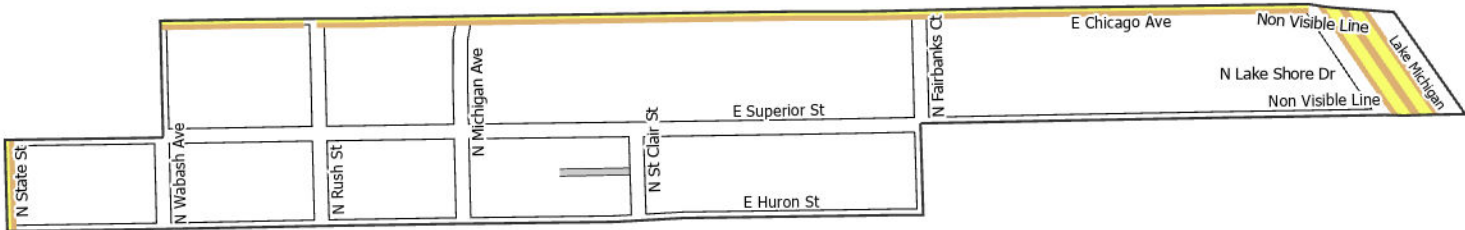

WARD 2 PCT 5

1. Legend
2. Precincts
   - Freeway
   - Major Street
   - Local Street
   - Ramp
   - Service Drive
   - Alley
   - Waterways
   - Railroad

Board of Elections - City of Chicago
69 W Washington, Suite 600,
Chicago, IL 60602
312-269-7900
www.chicagoelections.gov

Date: 1/18/2023