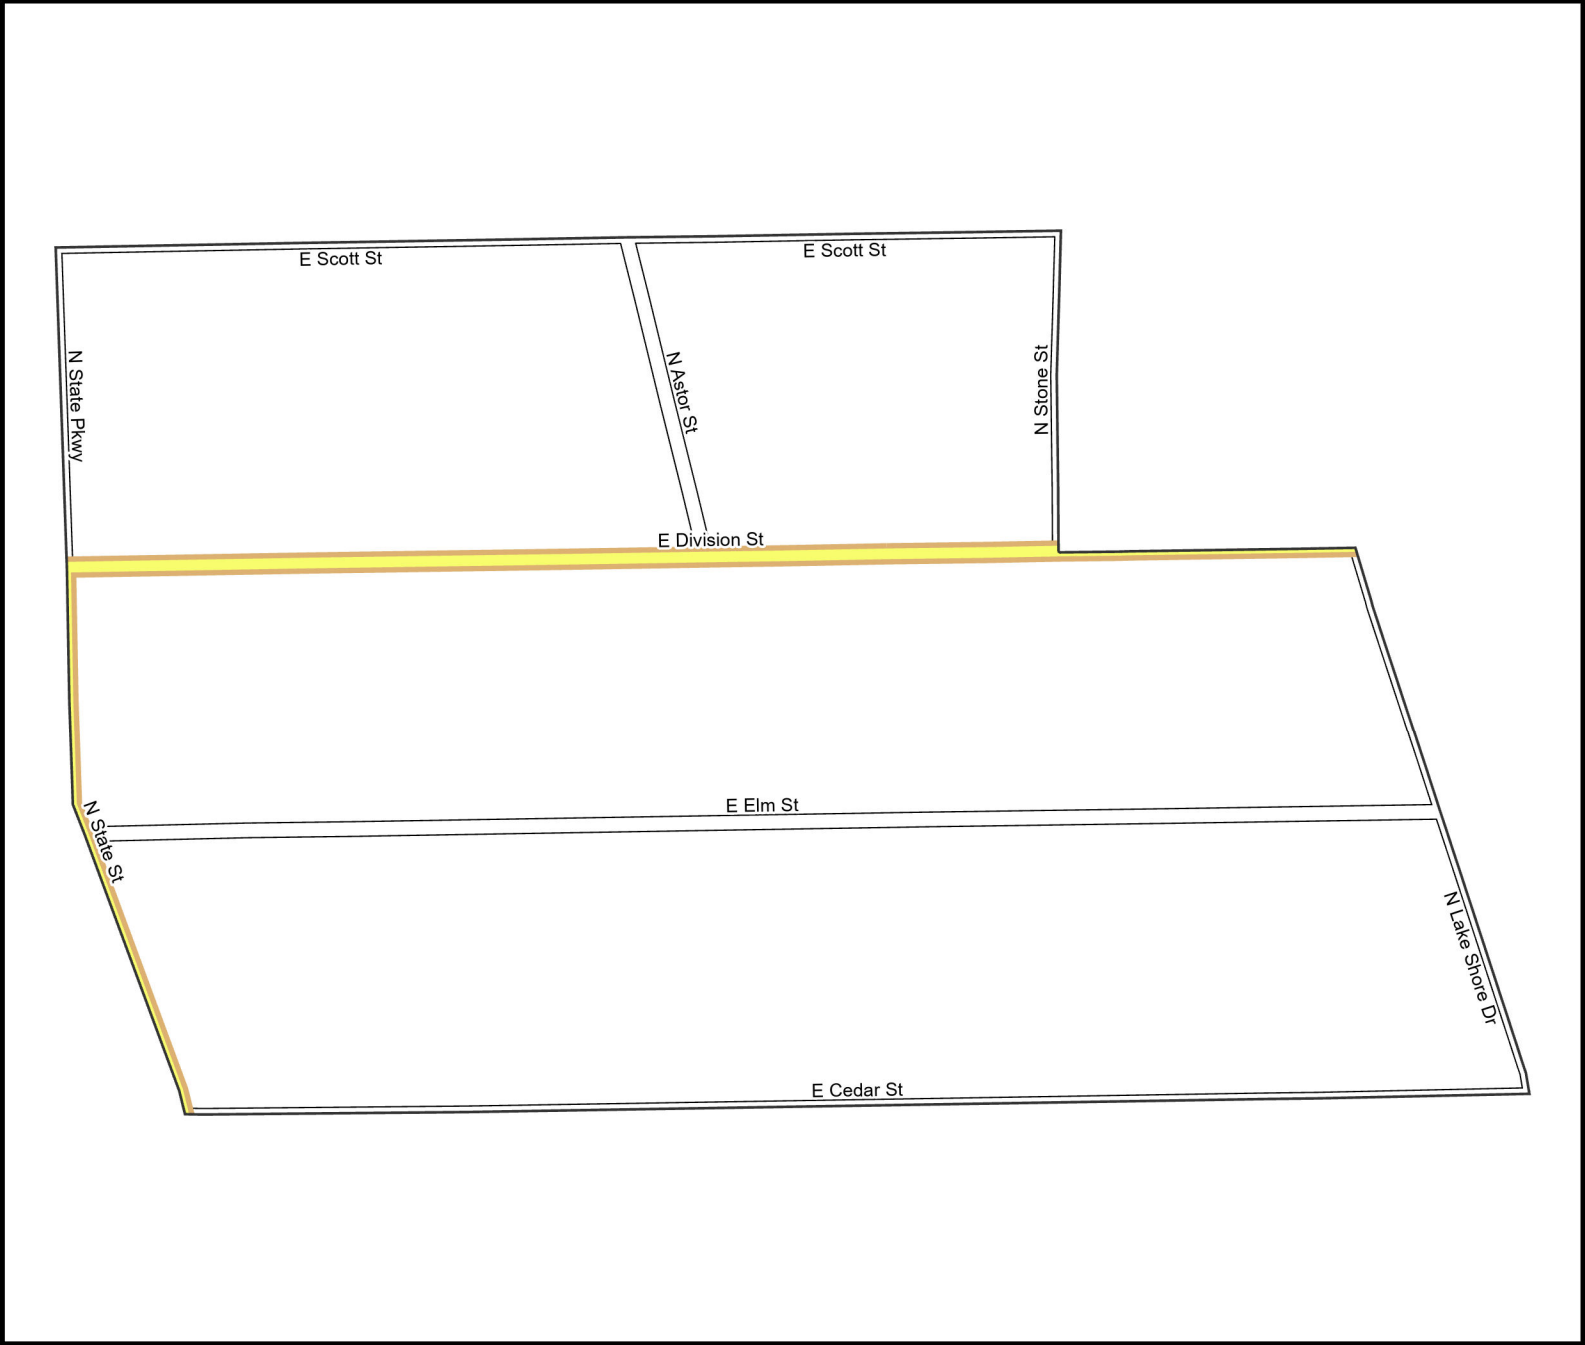

WARD 2 PCT 9

Legend

- Precincts
- Freeway
- Major Street
- Local Street
- Ramp
- Service Drive
- Alley
- Waterways
- Railroad

Board of Elections - City of Chicago
69 W Washington, Suite 600,
Chicago, IL 60602
312-269-7900
www.chicagoelections.gov

Date: 1/31/2023