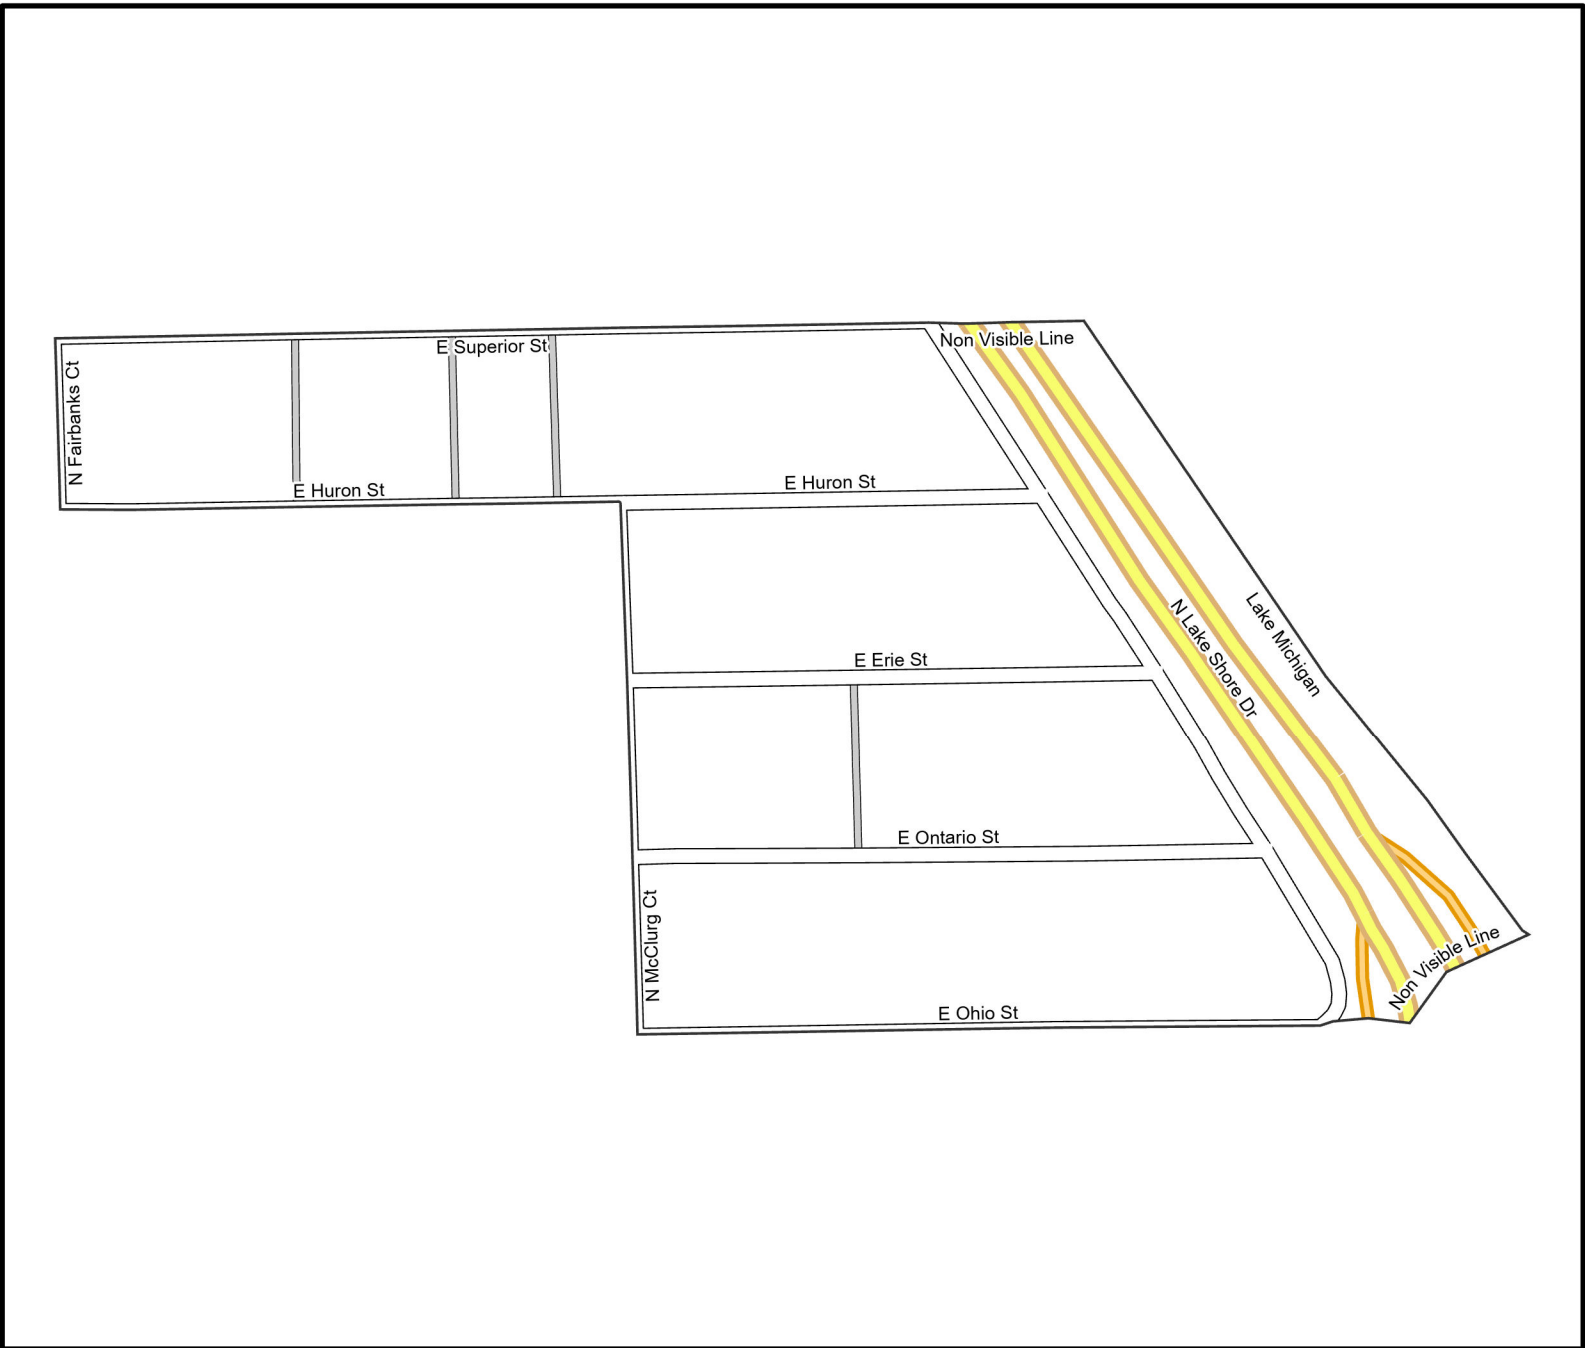

WARD 2 PCT 2

1. Legend
2. Precincts
   - Freeway
   - Major Street
   - Local Street
   - Ramp
   - Service Drive
   - Alley
   - Waterways
   - Railroad

Board of Elections - City of Chicago
69 W Washington, Suite 600,
Chicago, IL 60602
312-269-7900
www.chicagoelections.gov

Date: 1/31/2023