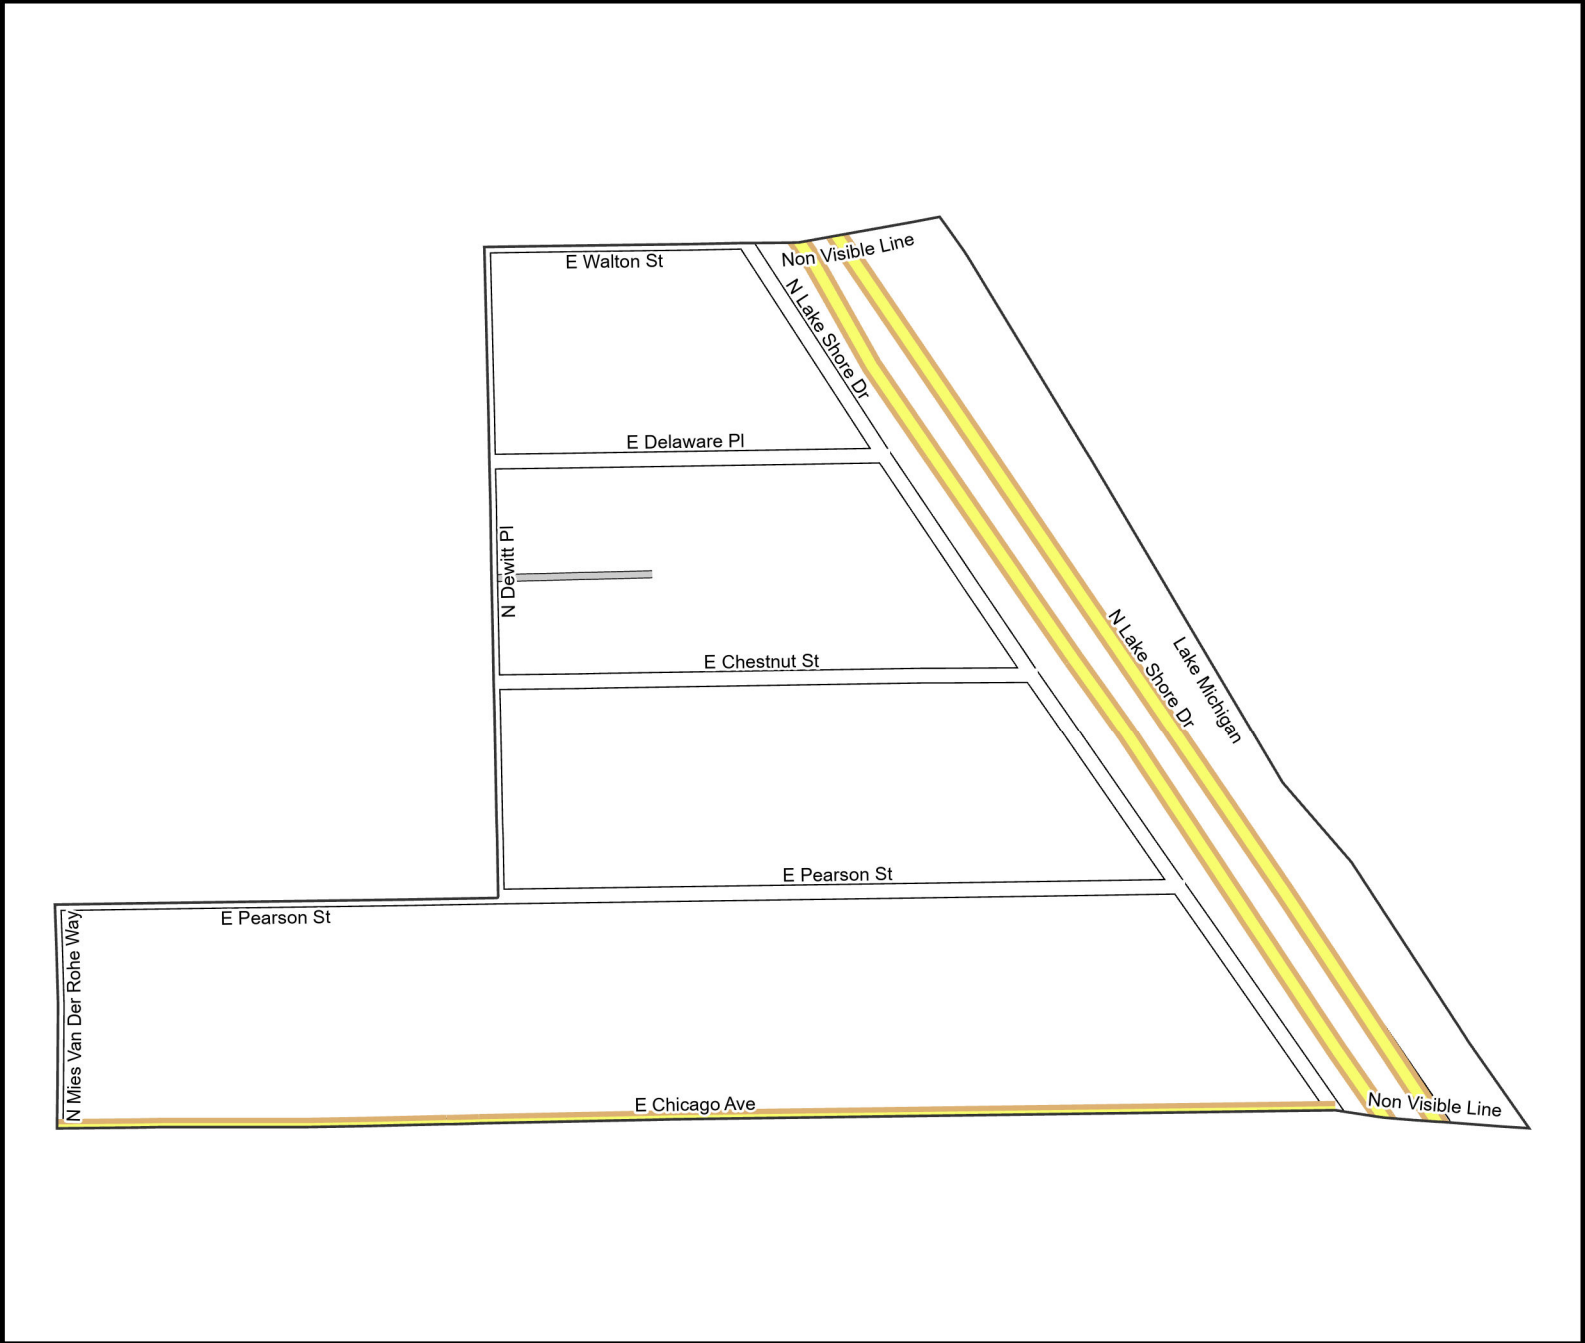

WARD 2 PCT 6

1. Legend
2. Precincts
   - Freeway
   - Major Street
   - Local Street
   - Ramp
   - Service Drive
   - Alley
   - Waterways
   - Railroad

Board of Elections - City of Chicago
69 W Washington, Suite 600,
Chicago, IL 60602
312-269-7900
www.chicagoelections.gov

Date: 1/31/2023