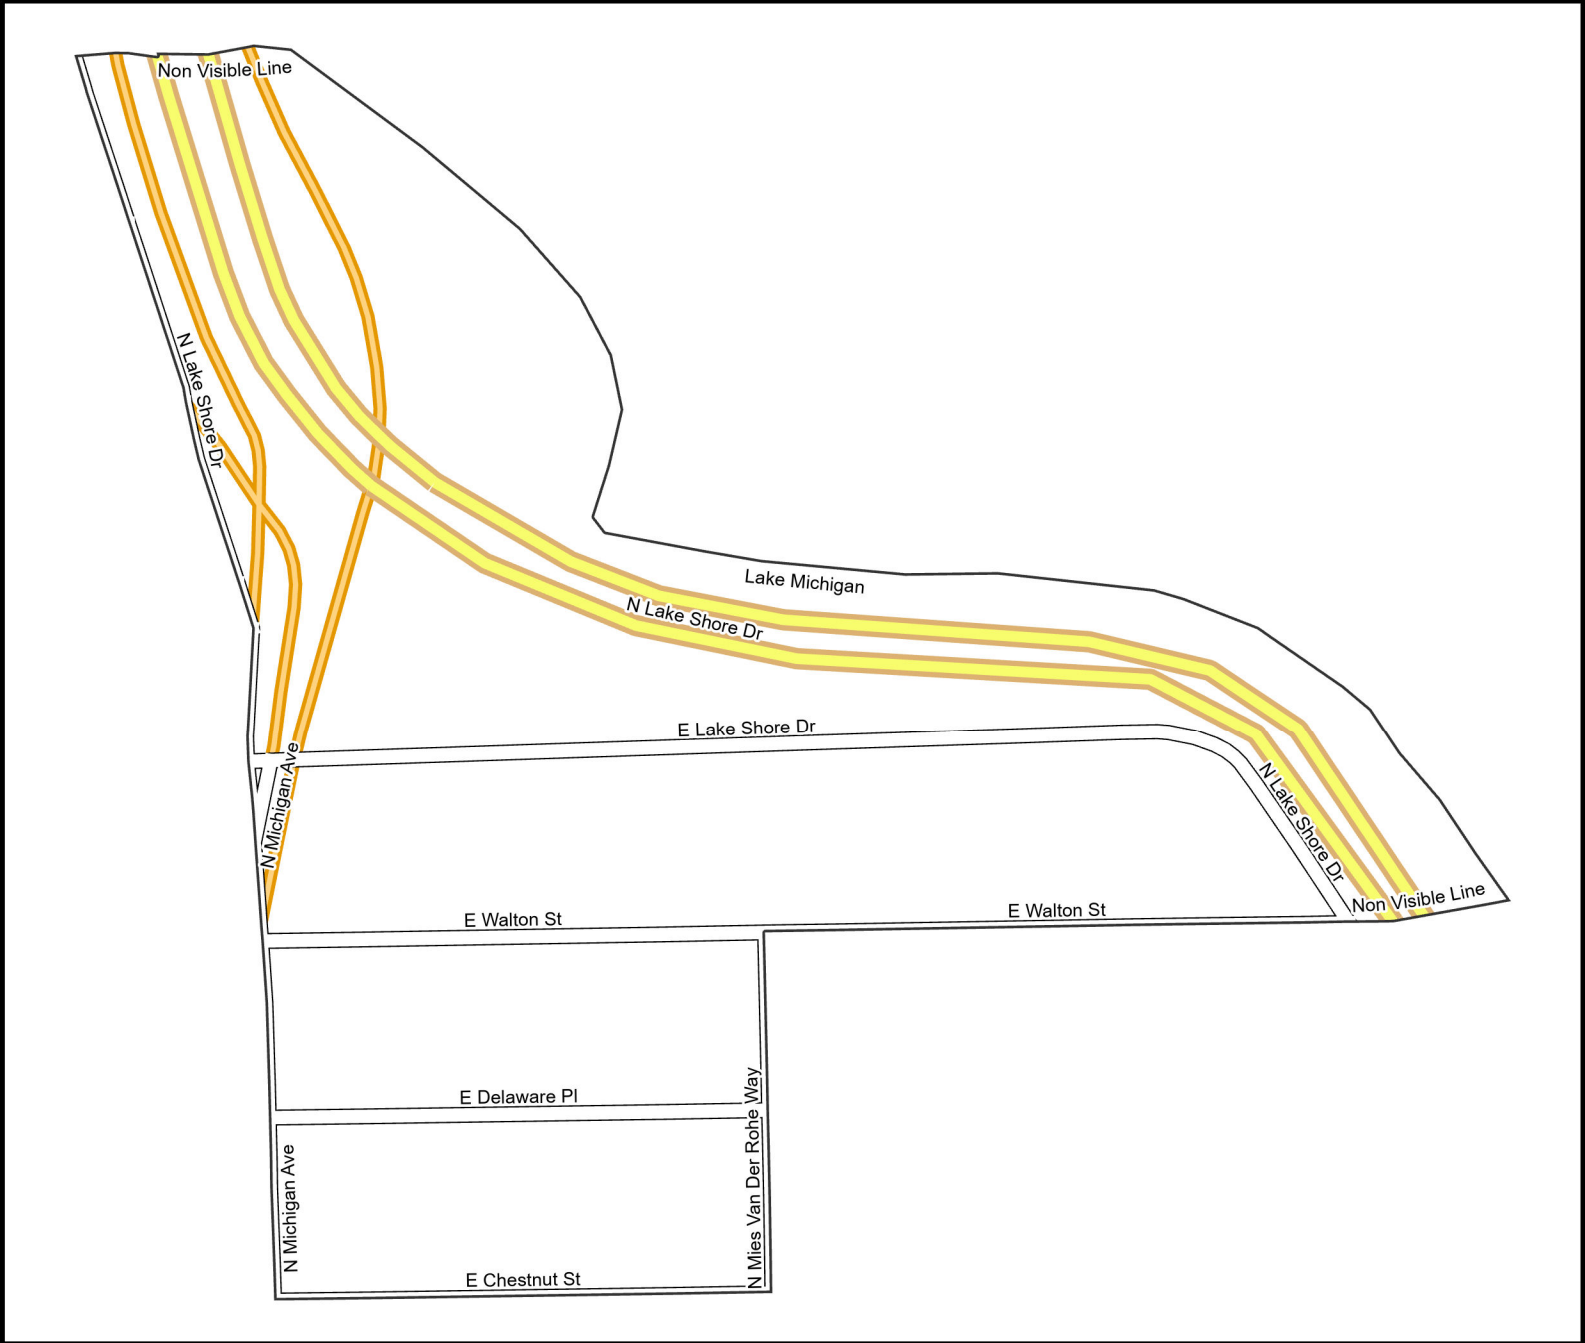

WARD 2 PCT 8

1. Legend
2. Precincts
   - Freeway
   - Major Street
   - Local Street
   - Ramp
   - Service Drive
   - Alley
   - Waterways
   - Railroad

Board of Elections - City of Chicago
69 W Washington, Suite 600,
Chicago, IL 60602
312-269-7900
www.chicagoelections.gov

Date: 1/31/2023