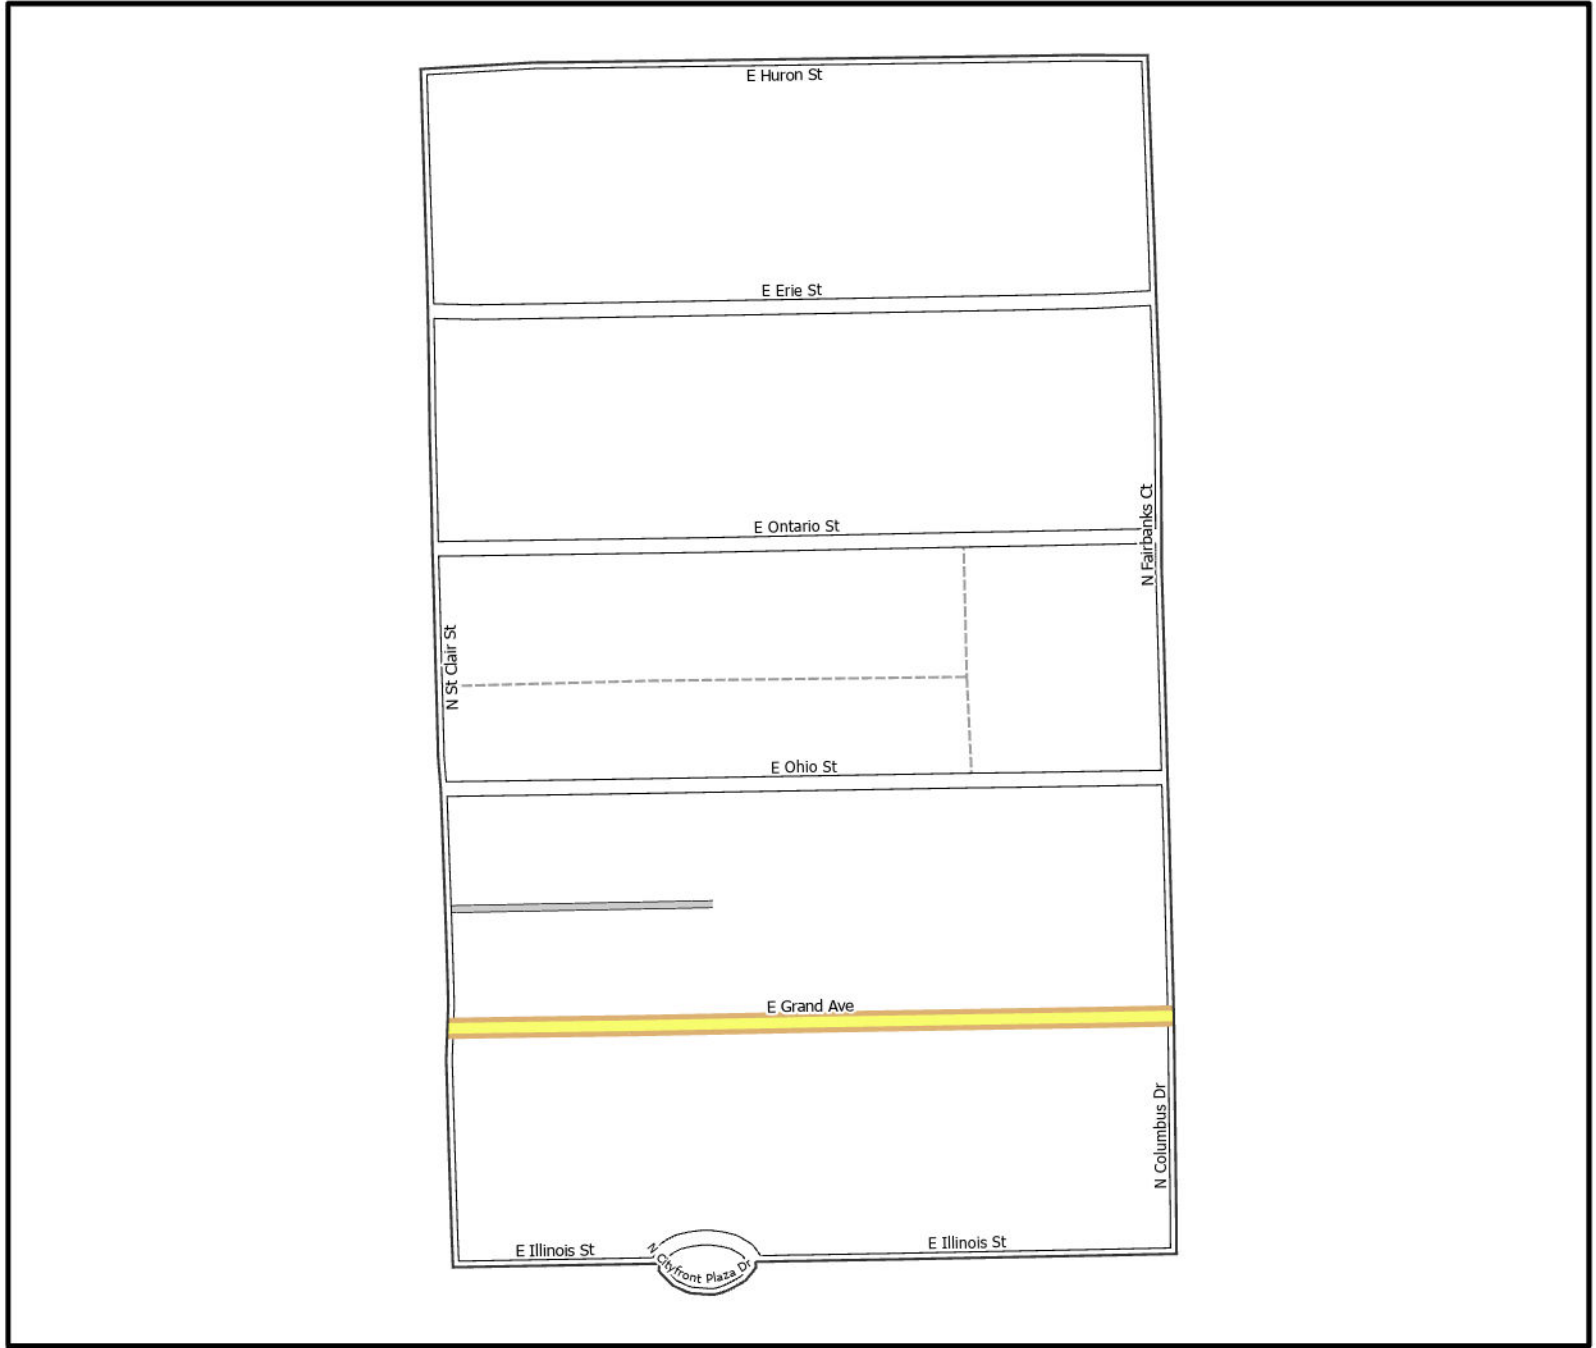

WARD 2 PCT 4

1. Legend
2. Precincts
   - Freeway
   - Major Street
   - Local Street
   - Ramp
   - Service Drive
   - Alley
   - Waterways
   - Railroad

Board of Elections - City of Chicago
69 W Washington, Suite 600,
Chicago, IL 60602
312-269-7900
www.chicagoelections.gov

Date: 1/18/2023