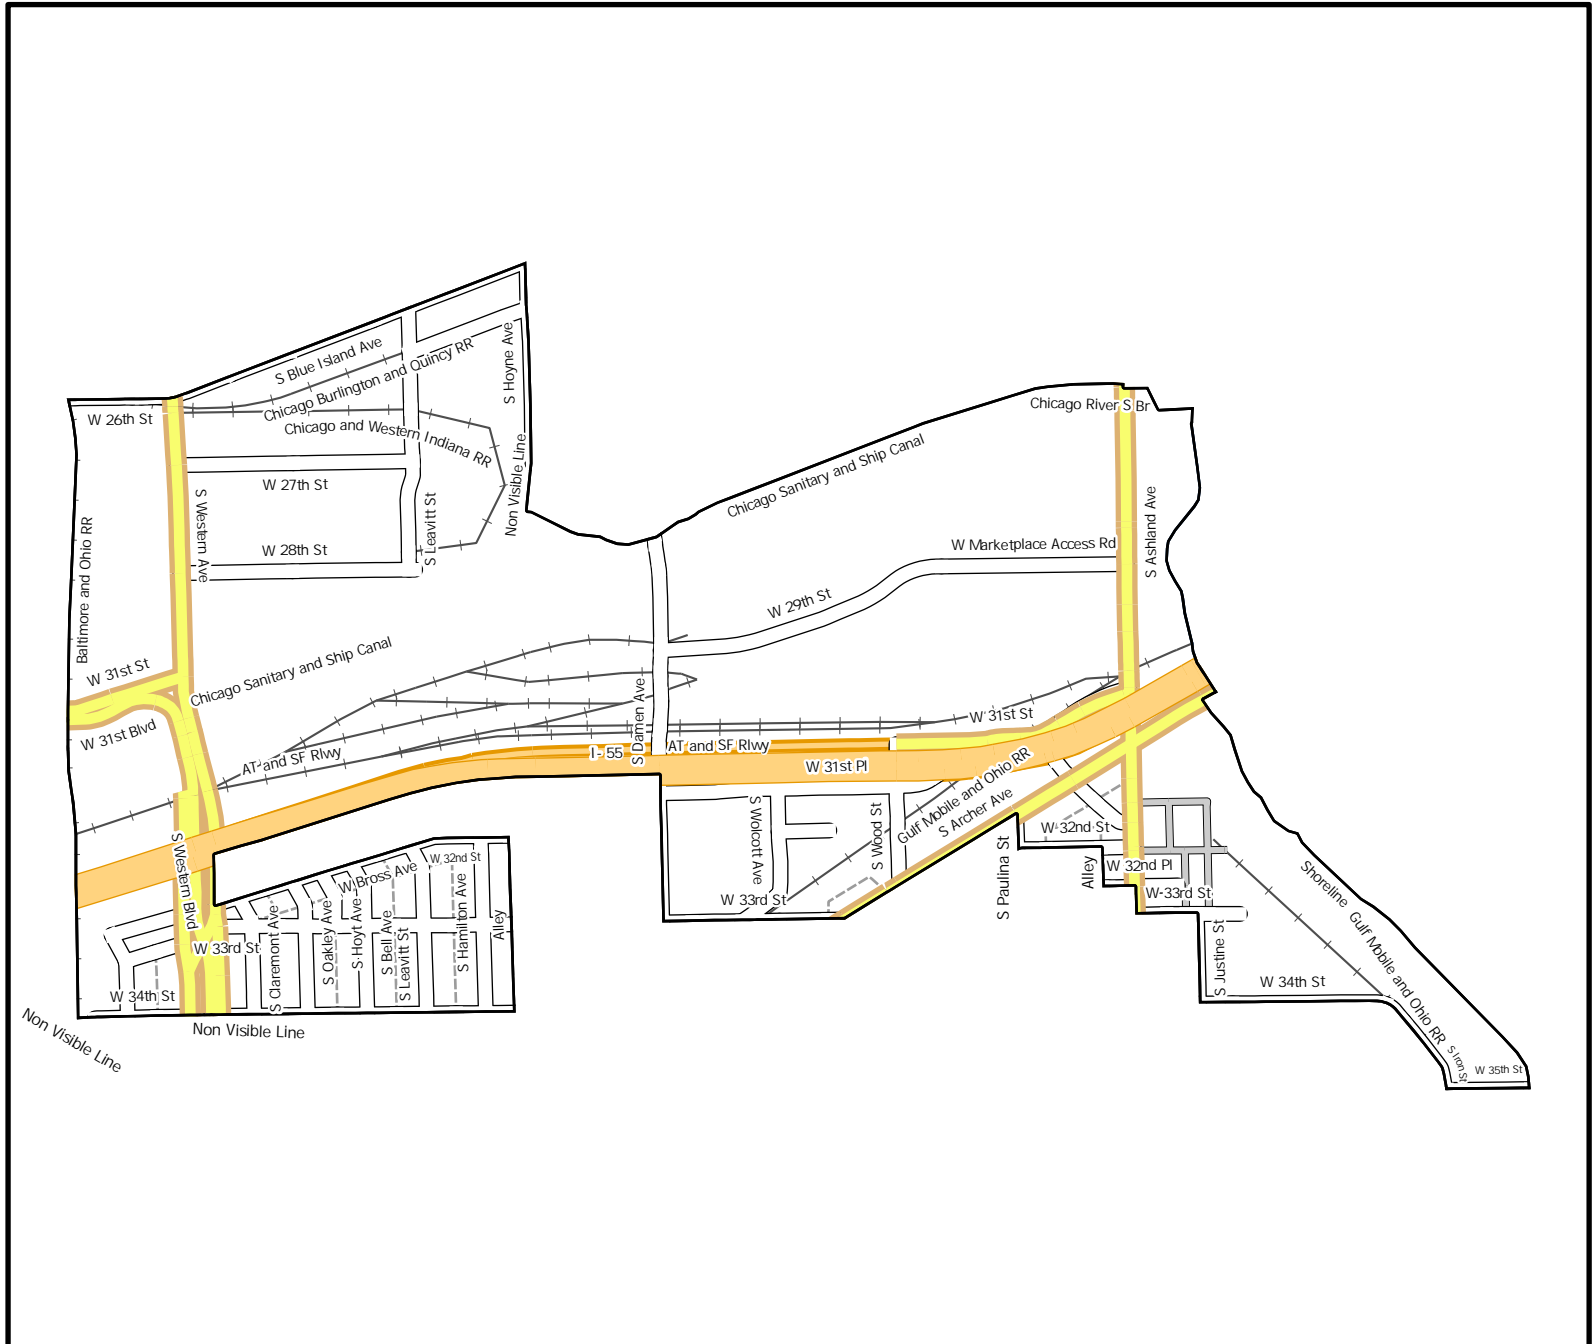

Date: 1/31/2023

WARD 12 PCT 5

- Legend
-  Precincts
 -  Freeway
 -  Major Street
 -  Local Street
 -  Ramp
 -  Service Drive
 -  Alley
 -  Waterways
 -  Railroad

Board of Elections - City of Chicago
 69 W Washington, Suite 600,
 Chicago, IL 60602
 312-269-7900
www.chicagoelections.gov