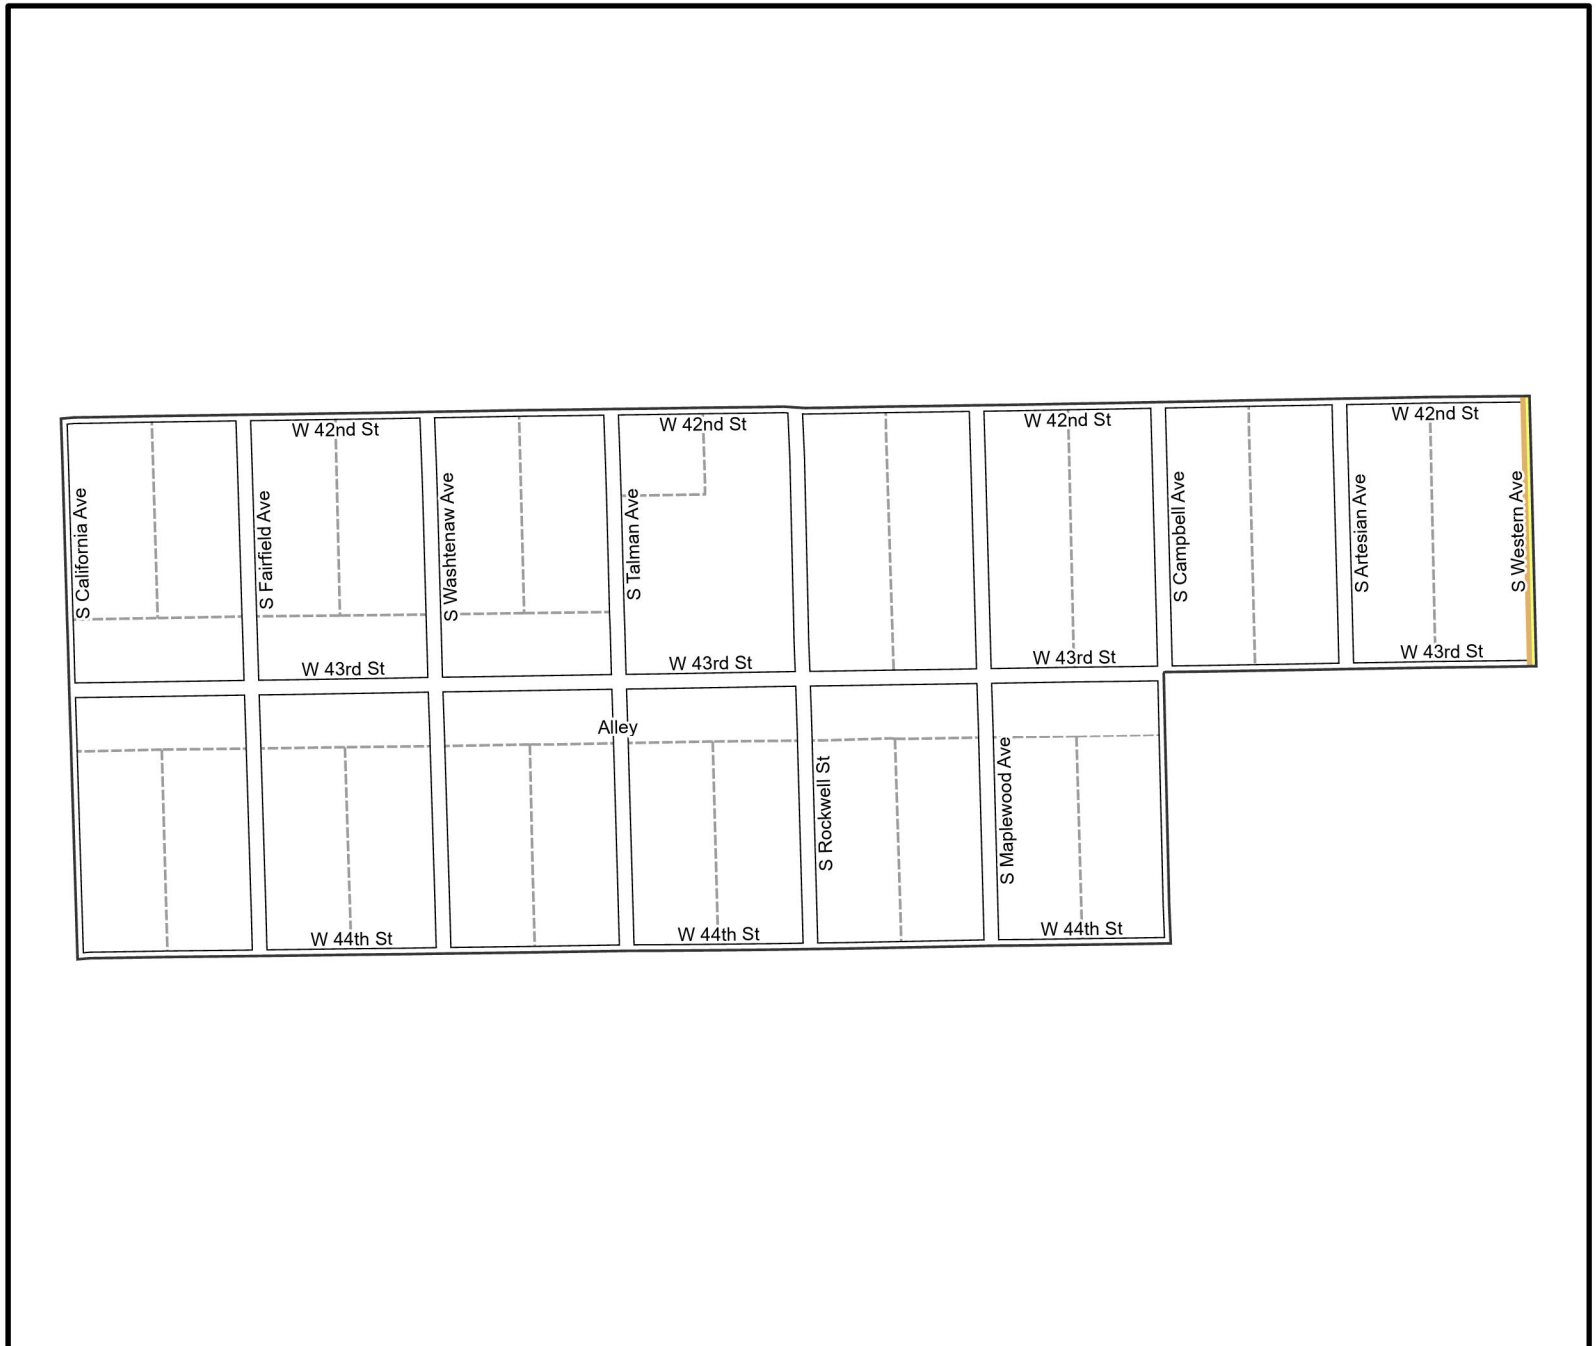

WARD 12 PCT 18

Legend

- Precincts
- Freeway
- Major Street
- Local Street
- Ramp
- Service Drive
- Alley
- Waterways
- Railroad

Board of Elections - City of Chicago
69 W Washington, Suite 600,
Chicago, IL 60602
312-269-7900
www.chicagoelections.gov

Date: 1/31/2023