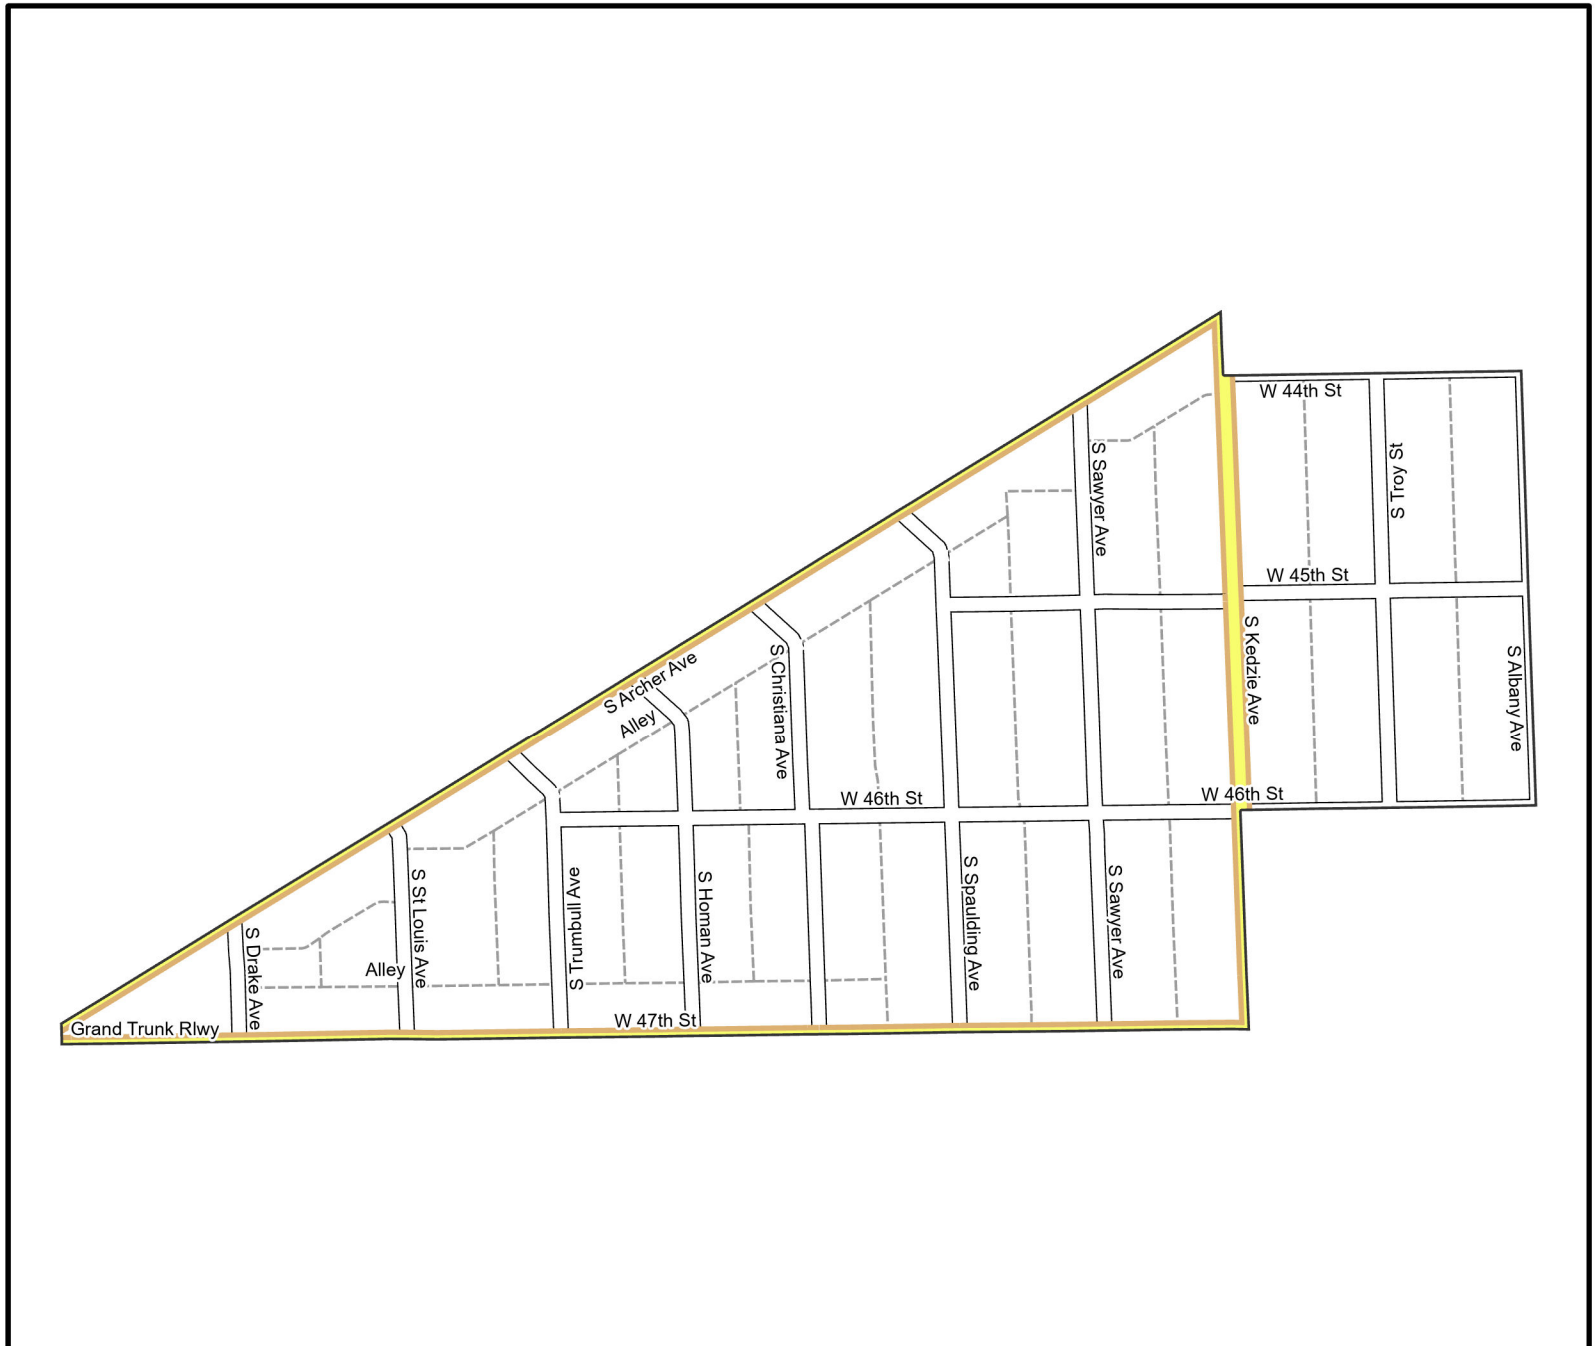

Date: 1/31/2023

WARD 12 PCT 10

Legend

- Precincts
- Freeway
- Major Street
- Local Street
- Ramp
- Service Drive
- Alley
- Waterways
- Railroad

Board of Elections - City of Chicago
69 W Washington, Suite 600,
Chicago, IL 60602
312-269-7900
www.chicagoelections.gov