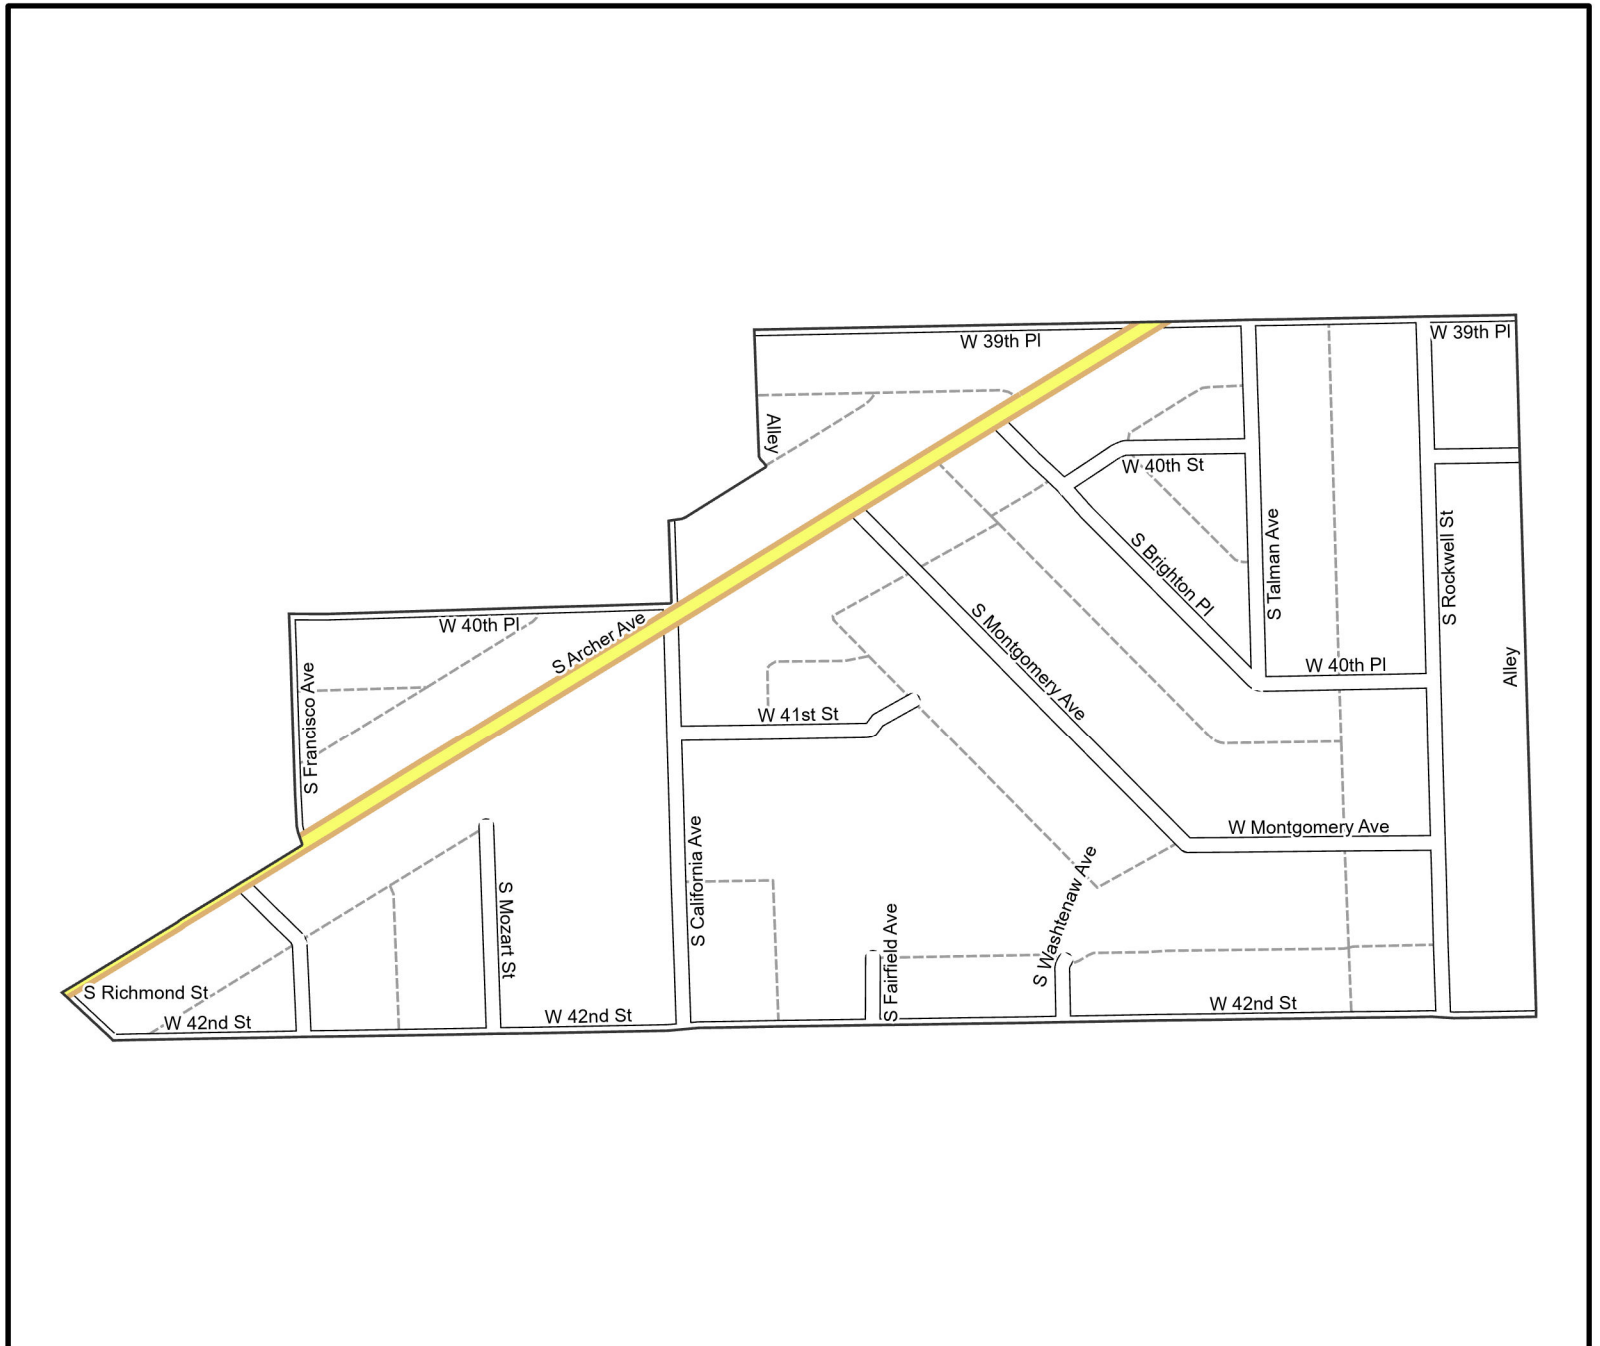

Date: 1/18/2023

WARD 12 PCT 13

Legend

- Precincts
- Freeway
- Major Street
- Local Street
- Ramp
- Service Drive
- Alley
- Waterways
- Railroad

Board of Elections - City of Chicago
69 W Washington, Suite 600,
Chicago, IL 60602
312-269-7900
www.chicagoelections.gov