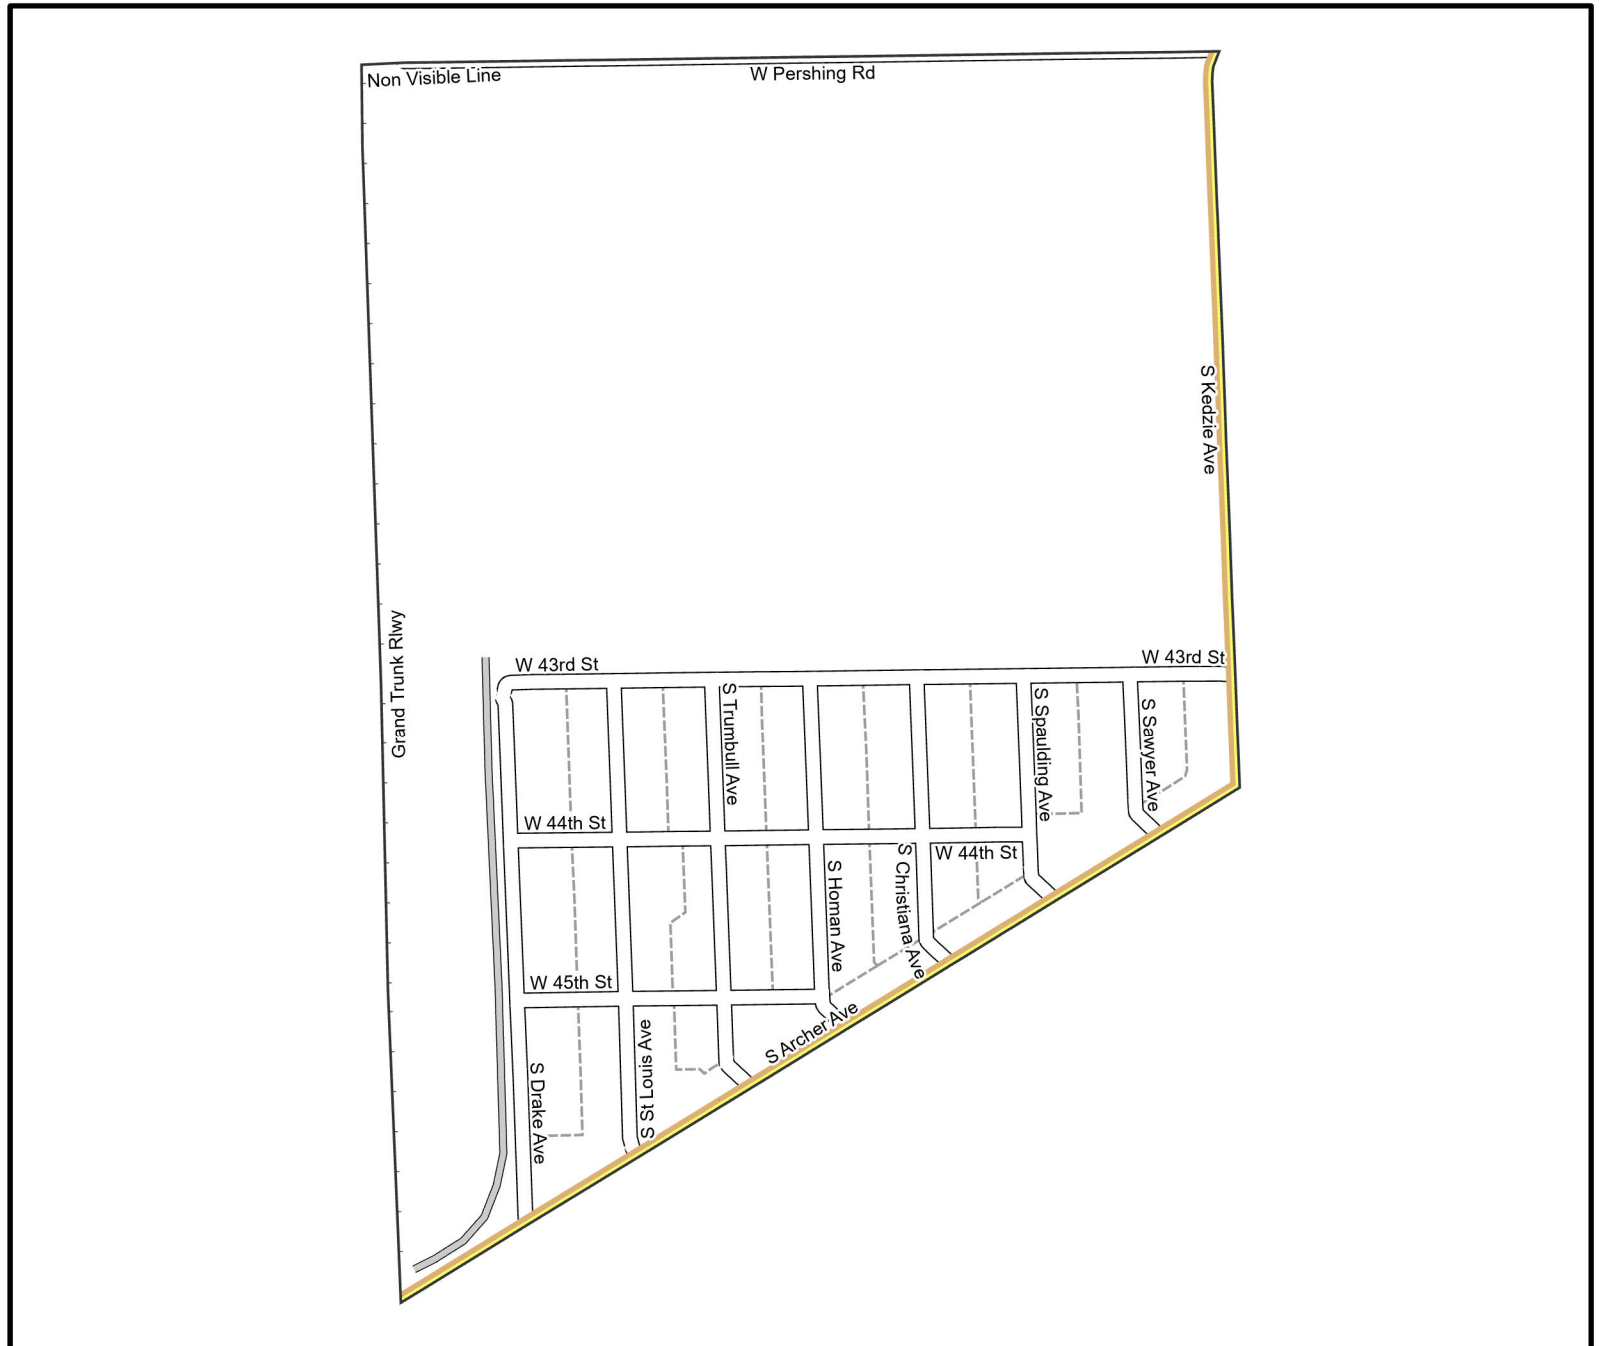

WARD 12 PCT 7

Legend

- Precincts
- Freeway
- Major Street
- Local Street
- Ramp
- Service Drive
- Alley
- Waterways
- Railroad

Board of Elections - City of
Chicago
69 W Washington, Suite 600,
Chicago, IL 60602
312-269-7900
www.chicagoelections.gov

Date: 1/31/2023