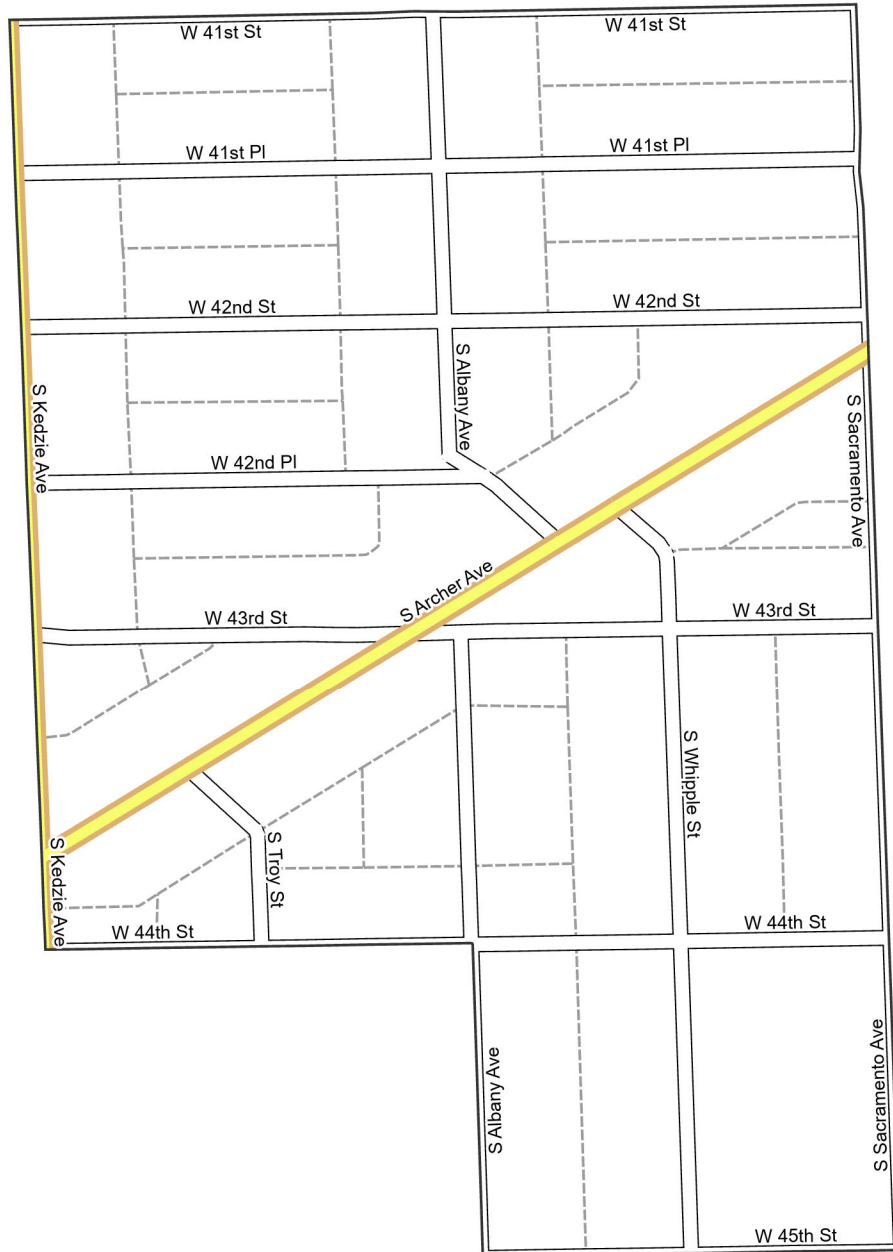

Date: 1/31/2023

WARD 12 PCT 14

Legend

- Precincts
- Freeway
- Major Street
- Local Street
- Ramp
- Service Drive
- Alley
- Waterways
- Railroad

Board of Elections - City of
Chicago
69 W Washington, Suite 600,
Chicago, IL 60602
312-269-7900
www.chicagoelections.gov