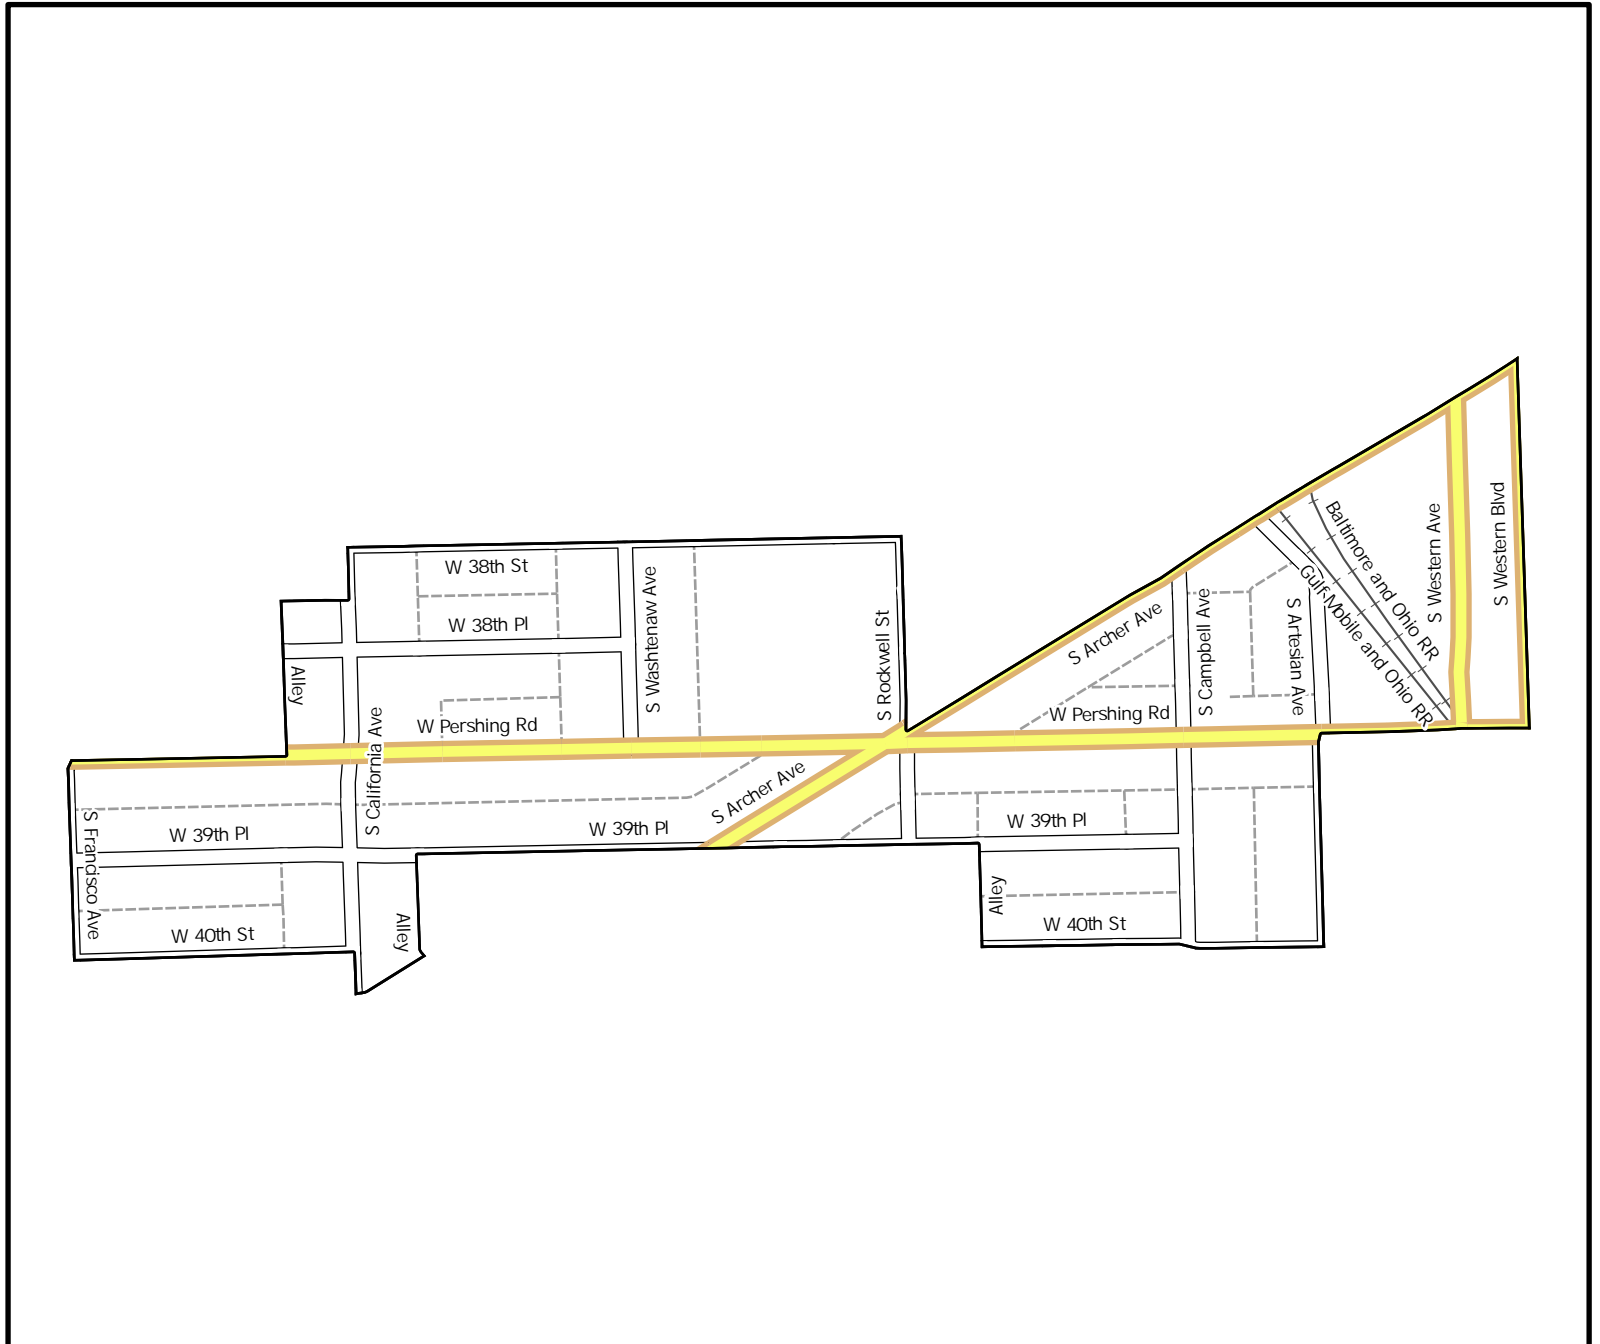

Date: 1/31/2023

WARD 12 PCT 17

Legend

-  Precincts
-  Freeway
-  Major Street
-  Local Street
-  Ramp
-  Service Drive
-  Alley
-  Waterways
-  Railroad

Board of Elections - City of Chicago
 69 W Washington, Suite 600,
 Chicago, IL 60602
 312-269-7900
www.chicagoelections.gov