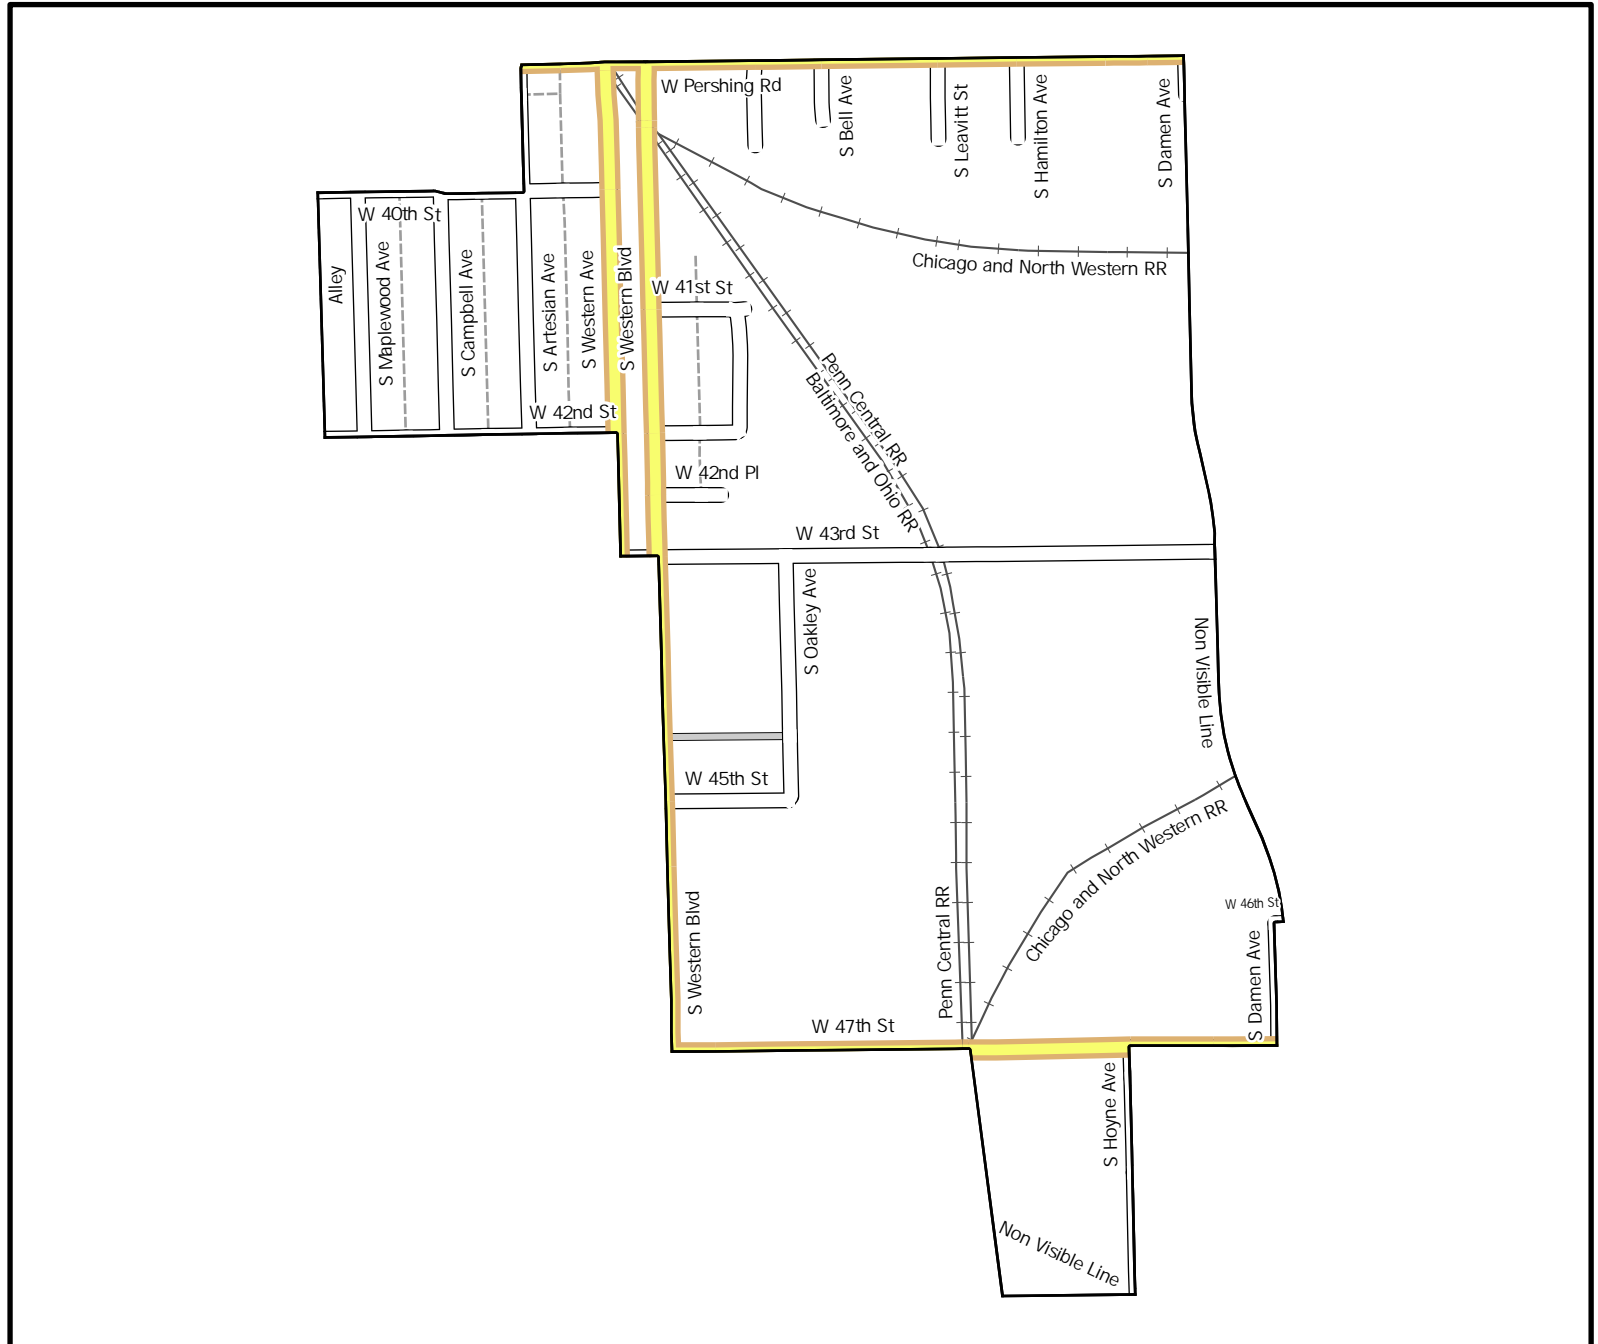

Date: 1/18/2023

0 2,000 4,000 US Feet

WARD 12 PCT 22

- Legend
- Precincts
 - Freeway
 - Major Street
 - Local Street
 - Ramp
 - Service Drive
 - Alley
 - Waterways
 - Railroad

Board of Elections - City of Chicago
69 W Washington, Suite 600,
Chicago, IL 60602
312-269-7900
www.chicagoelections.gov