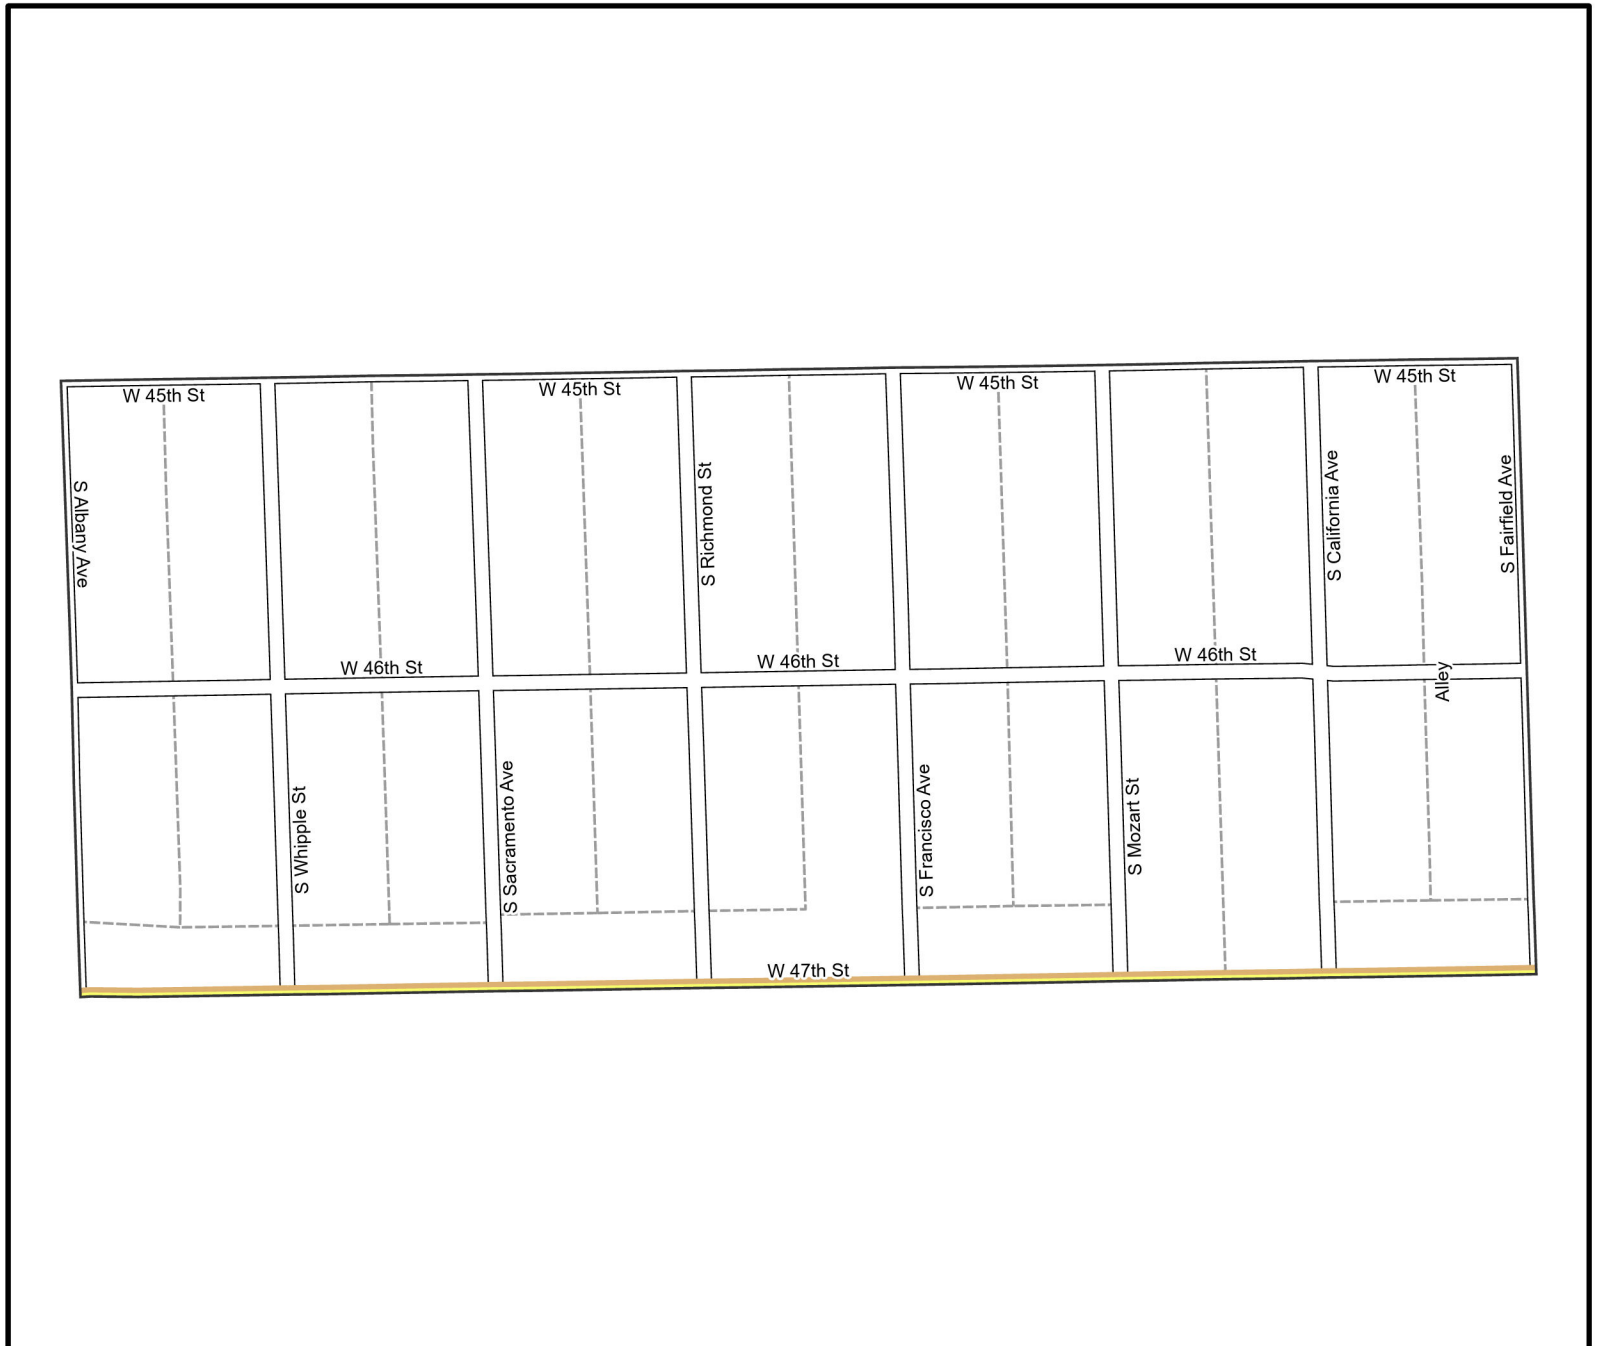

Date: 1/31/2023

WARD 12 PCT 16

Legend

- Precincts
- Freeway
- Major Street
- Local Street
- Ramp
- Service Drive
- Alley
- Waterways
- Railroad

Board of Elections - City of Chicago
69 W Washington, Suite 600,
Chicago, IL 60602
312-269-7900
www.chicagoelections.gov