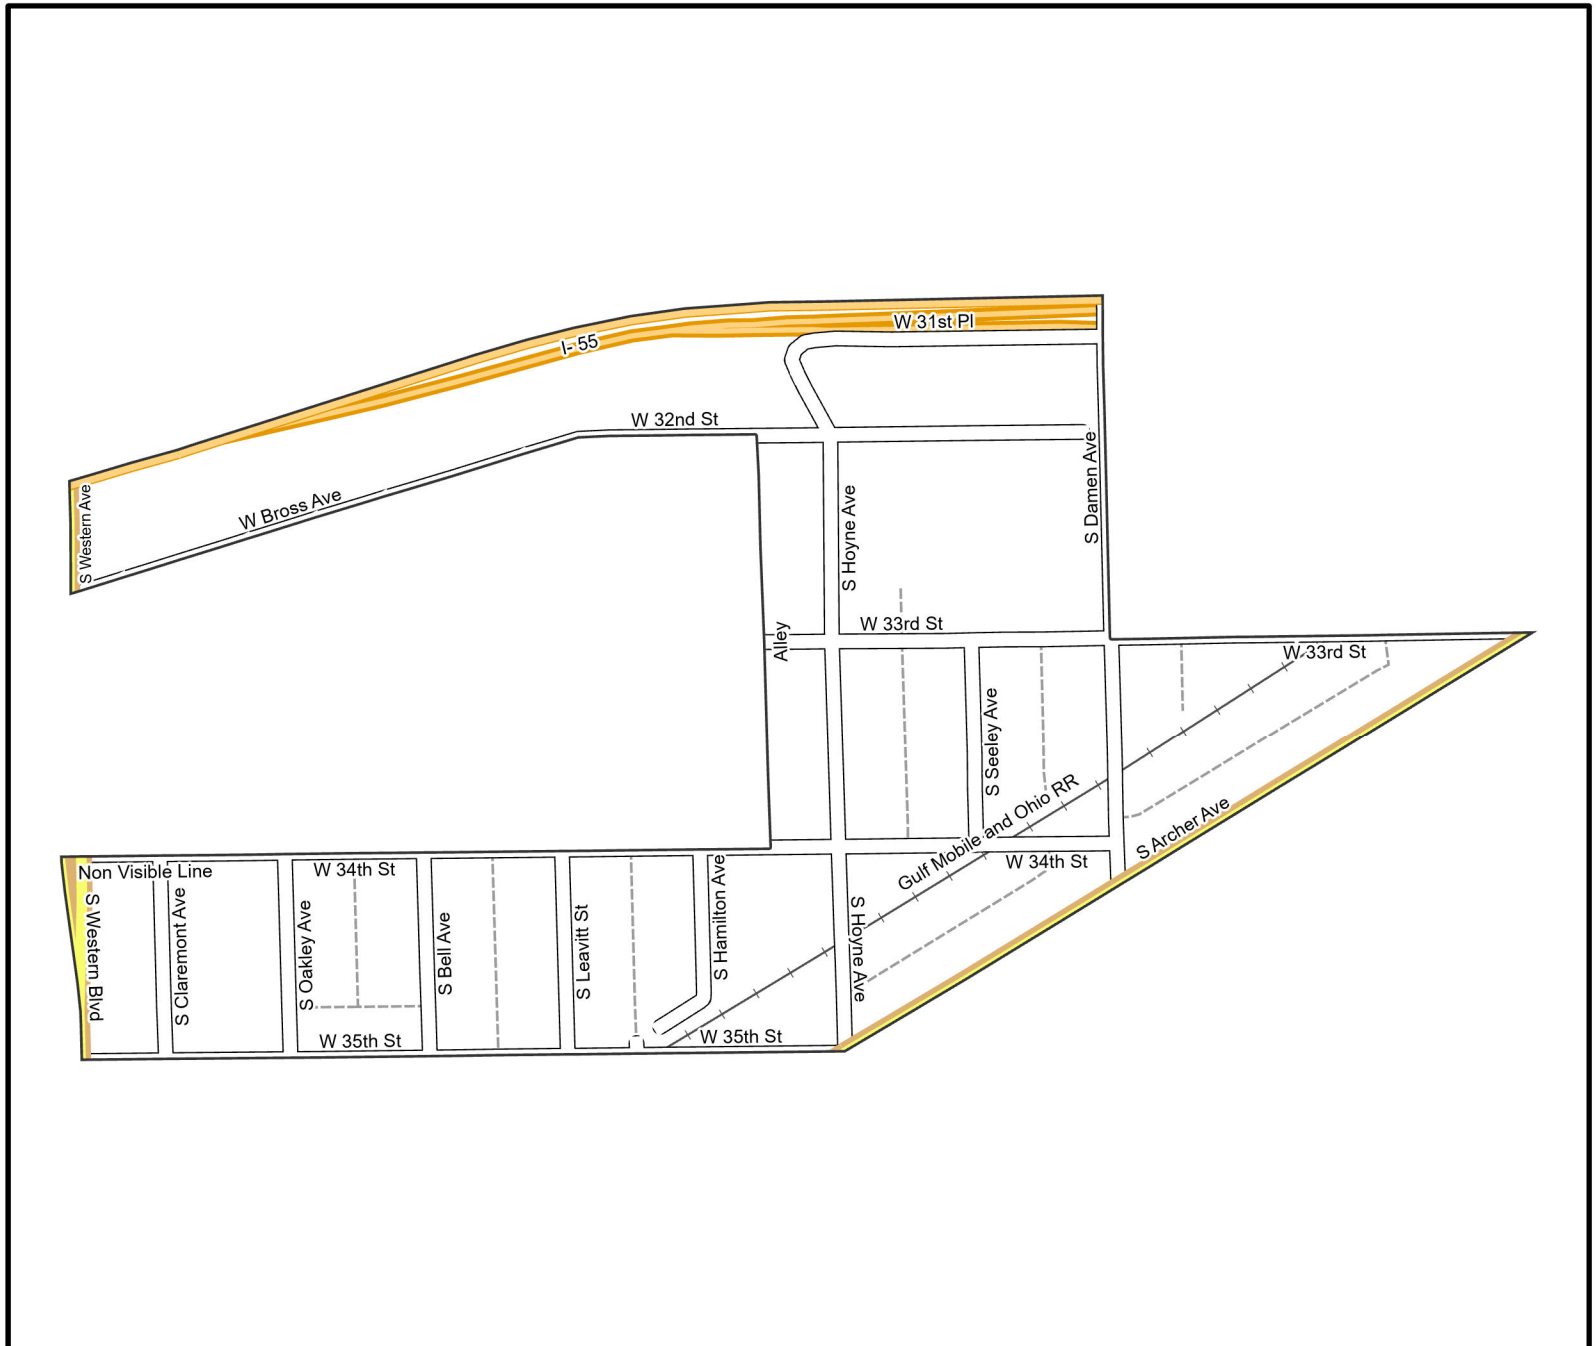

Date: 1/31/2023

WARD 12 PCT 8

Legend

-  Precincts
-  Freeway
-  Major Street
-  Local Street
-  Ramp
-  Service Drive
-  Alley
-  Waterways
-  Railroad

Board of Elections - City of Chicago
 69 W Washington, Suite 600,
 Chicago, IL 60602
 312-269-7900
www.chicagoelections.gov