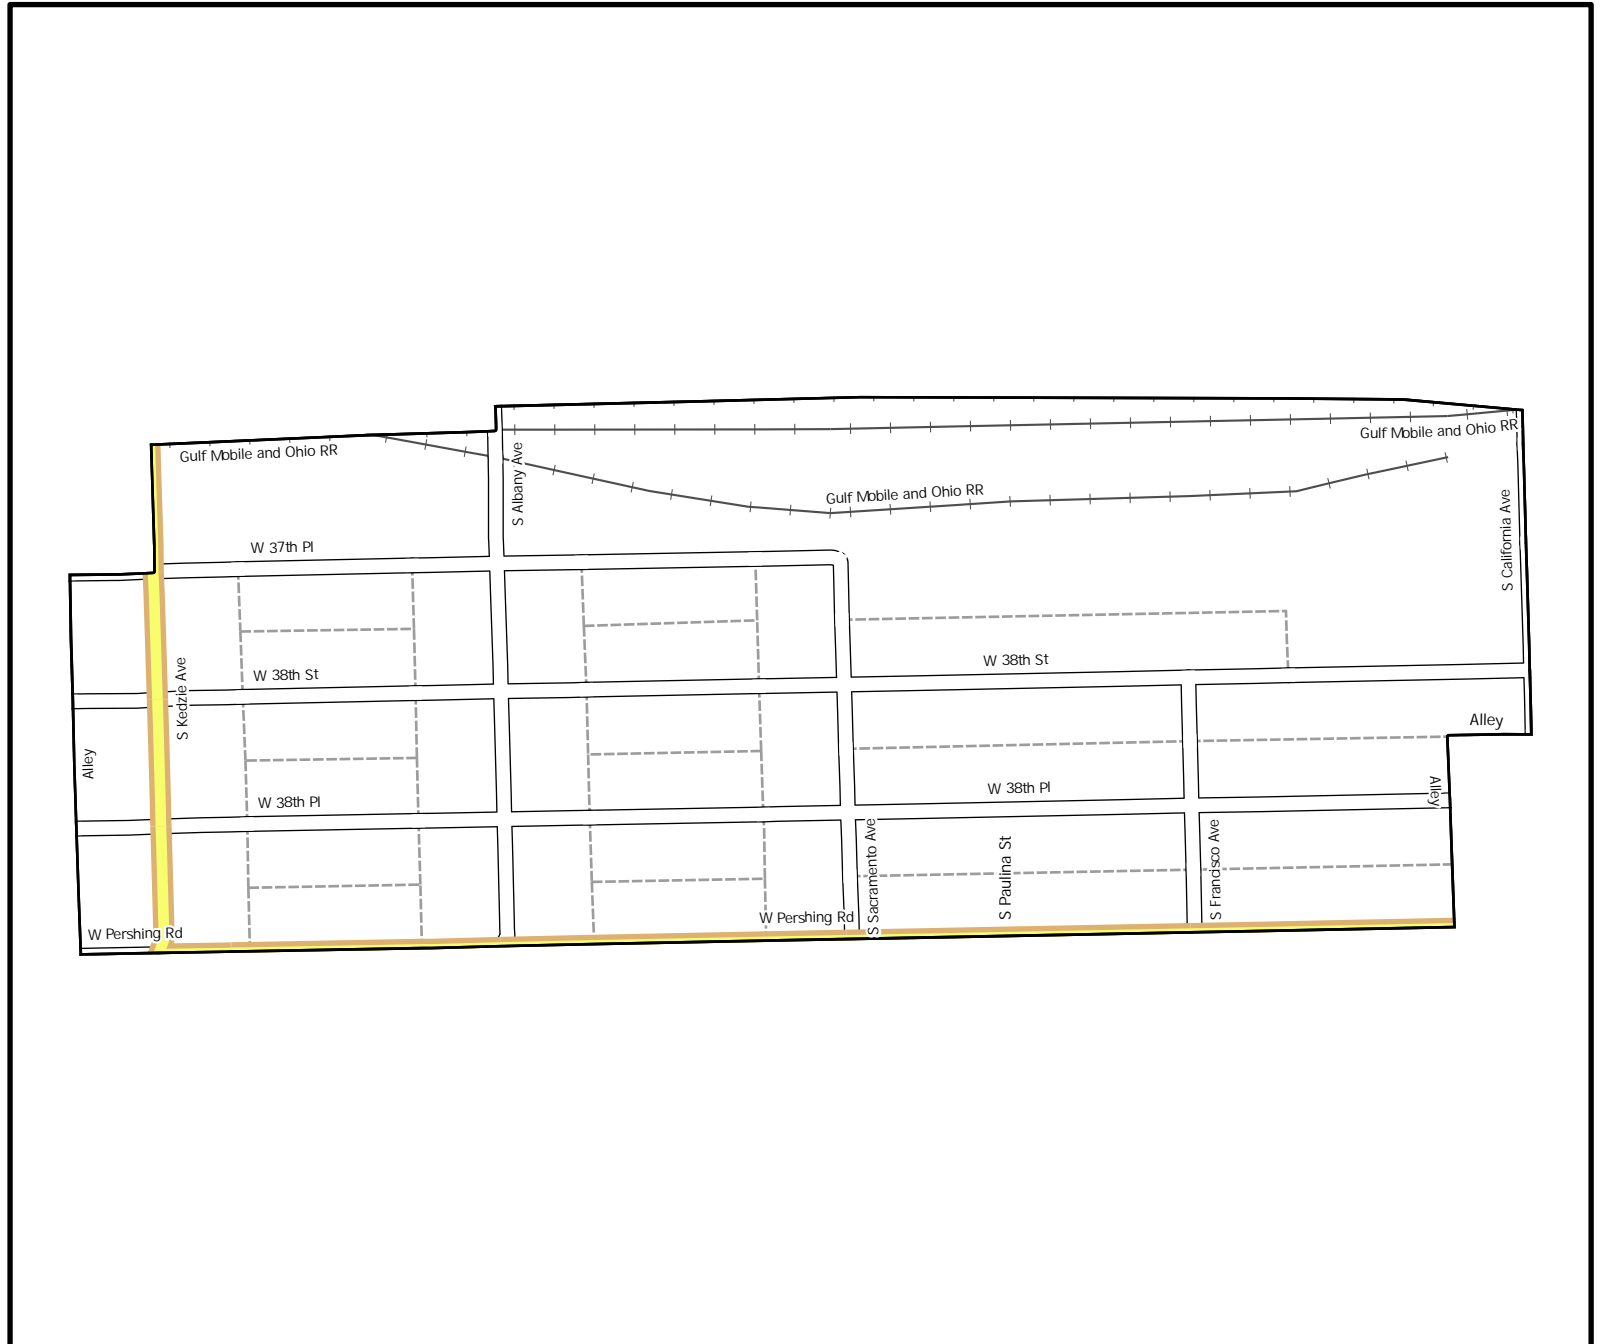

WARD 12 PCT 12

Legend

- Precincts
- Freeway
- Major Street
- Local Street
- Ramp
- Service Drive
- Alley
- Waterways
- Railroad

Board of Elections - City of Chicago
69 W Washington, Suite 600,
Chicago, IL 60602
312-269-7900
www.chicagoelections.gov

Date: 1/18/2023