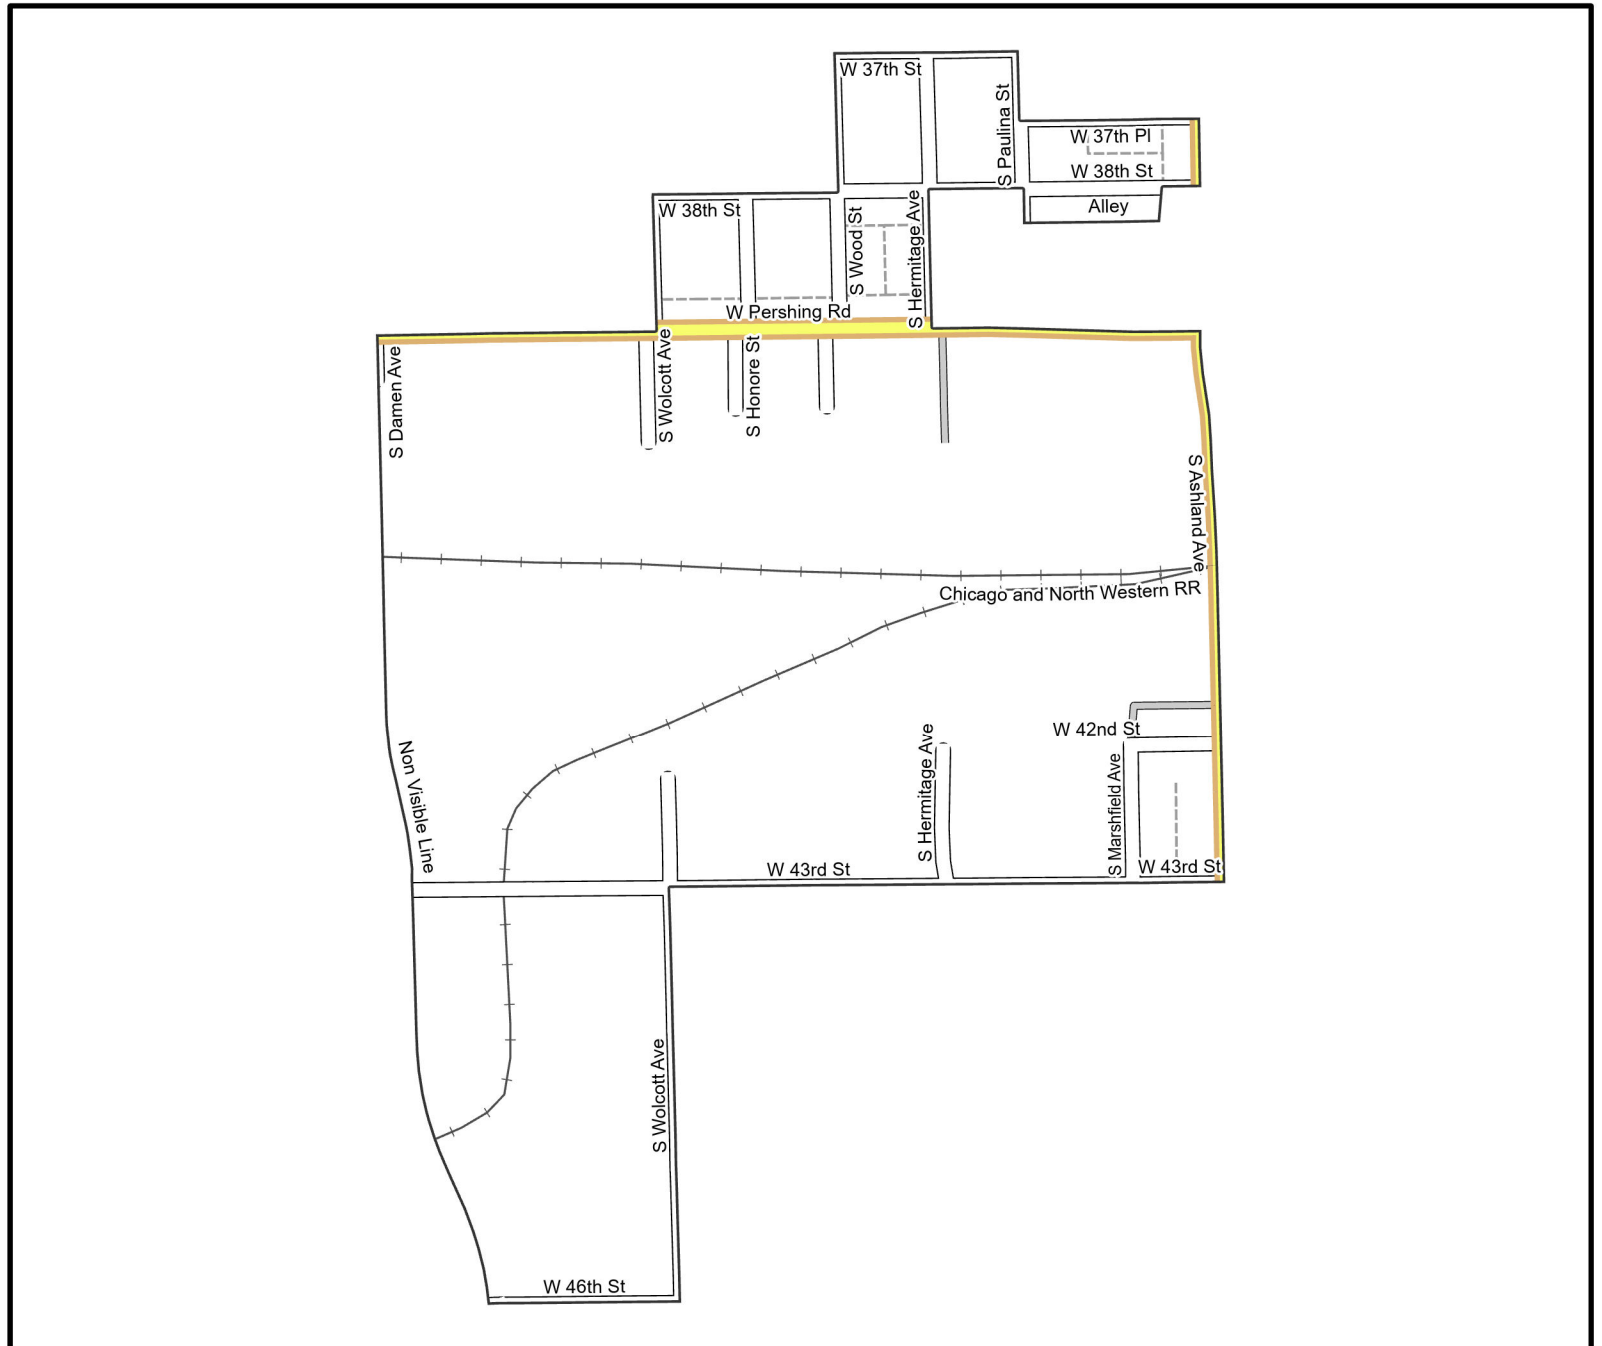

WARD 12 PCT 19

Legend

- Precincts
- Freeway
- Major Street
- Local Street
- Ramp
- Service Drive
- Alley
- Waterways
- Railroad

Board of Elections - City of Chicago
69 W Washington, Suite 600,
Chicago, IL 60602
312-269-7900
www.chicagoelections.gov

Date: 1/31/2023