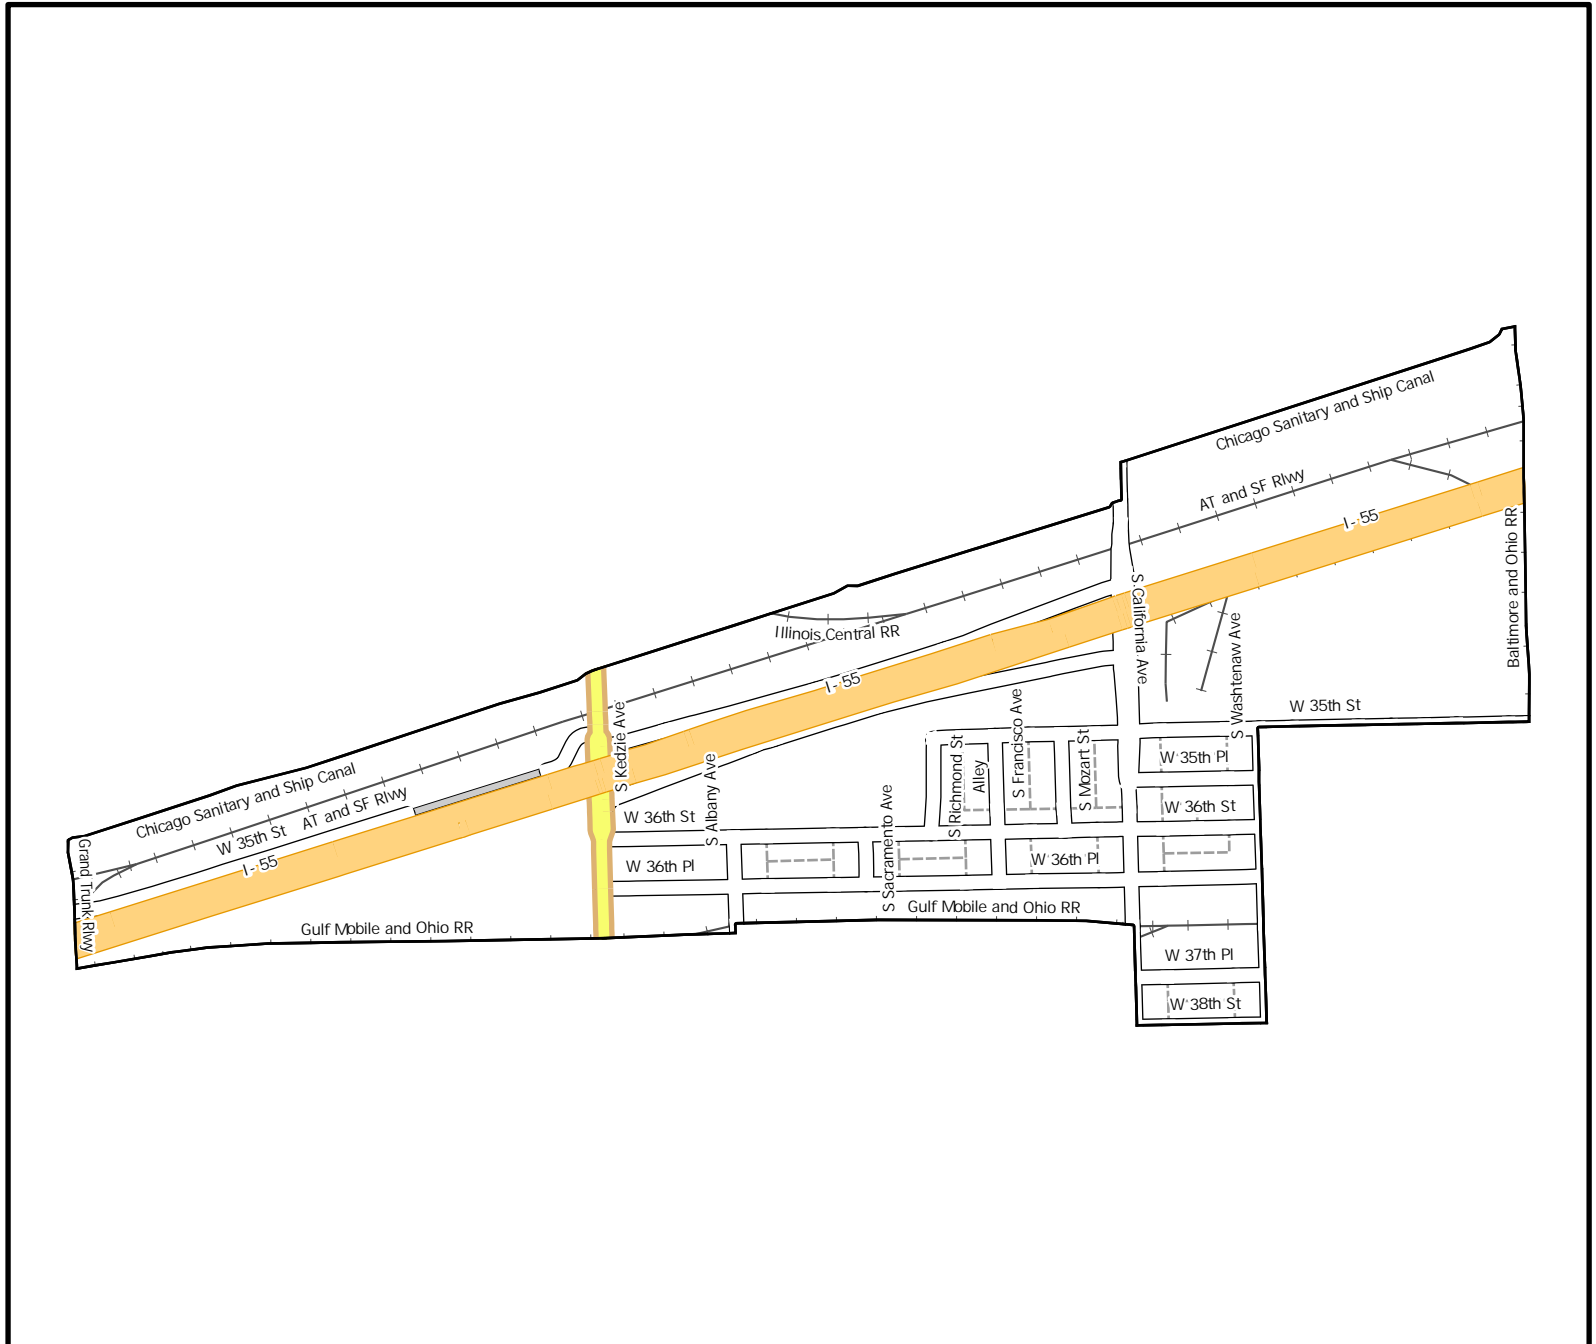

Date: 1/31/2023

WARD 12 PCT 2

Legend

- Precincts
- Freeway
- Major Street
- Local Street
- Ramp
- Service Drive
- Alley
- Waterways
- Railroad

Board of Elections - City of Chicago
69 W Washington, Suite 600,
Chicago, IL 60602
312-269-7900
www.chicagoelections.gov