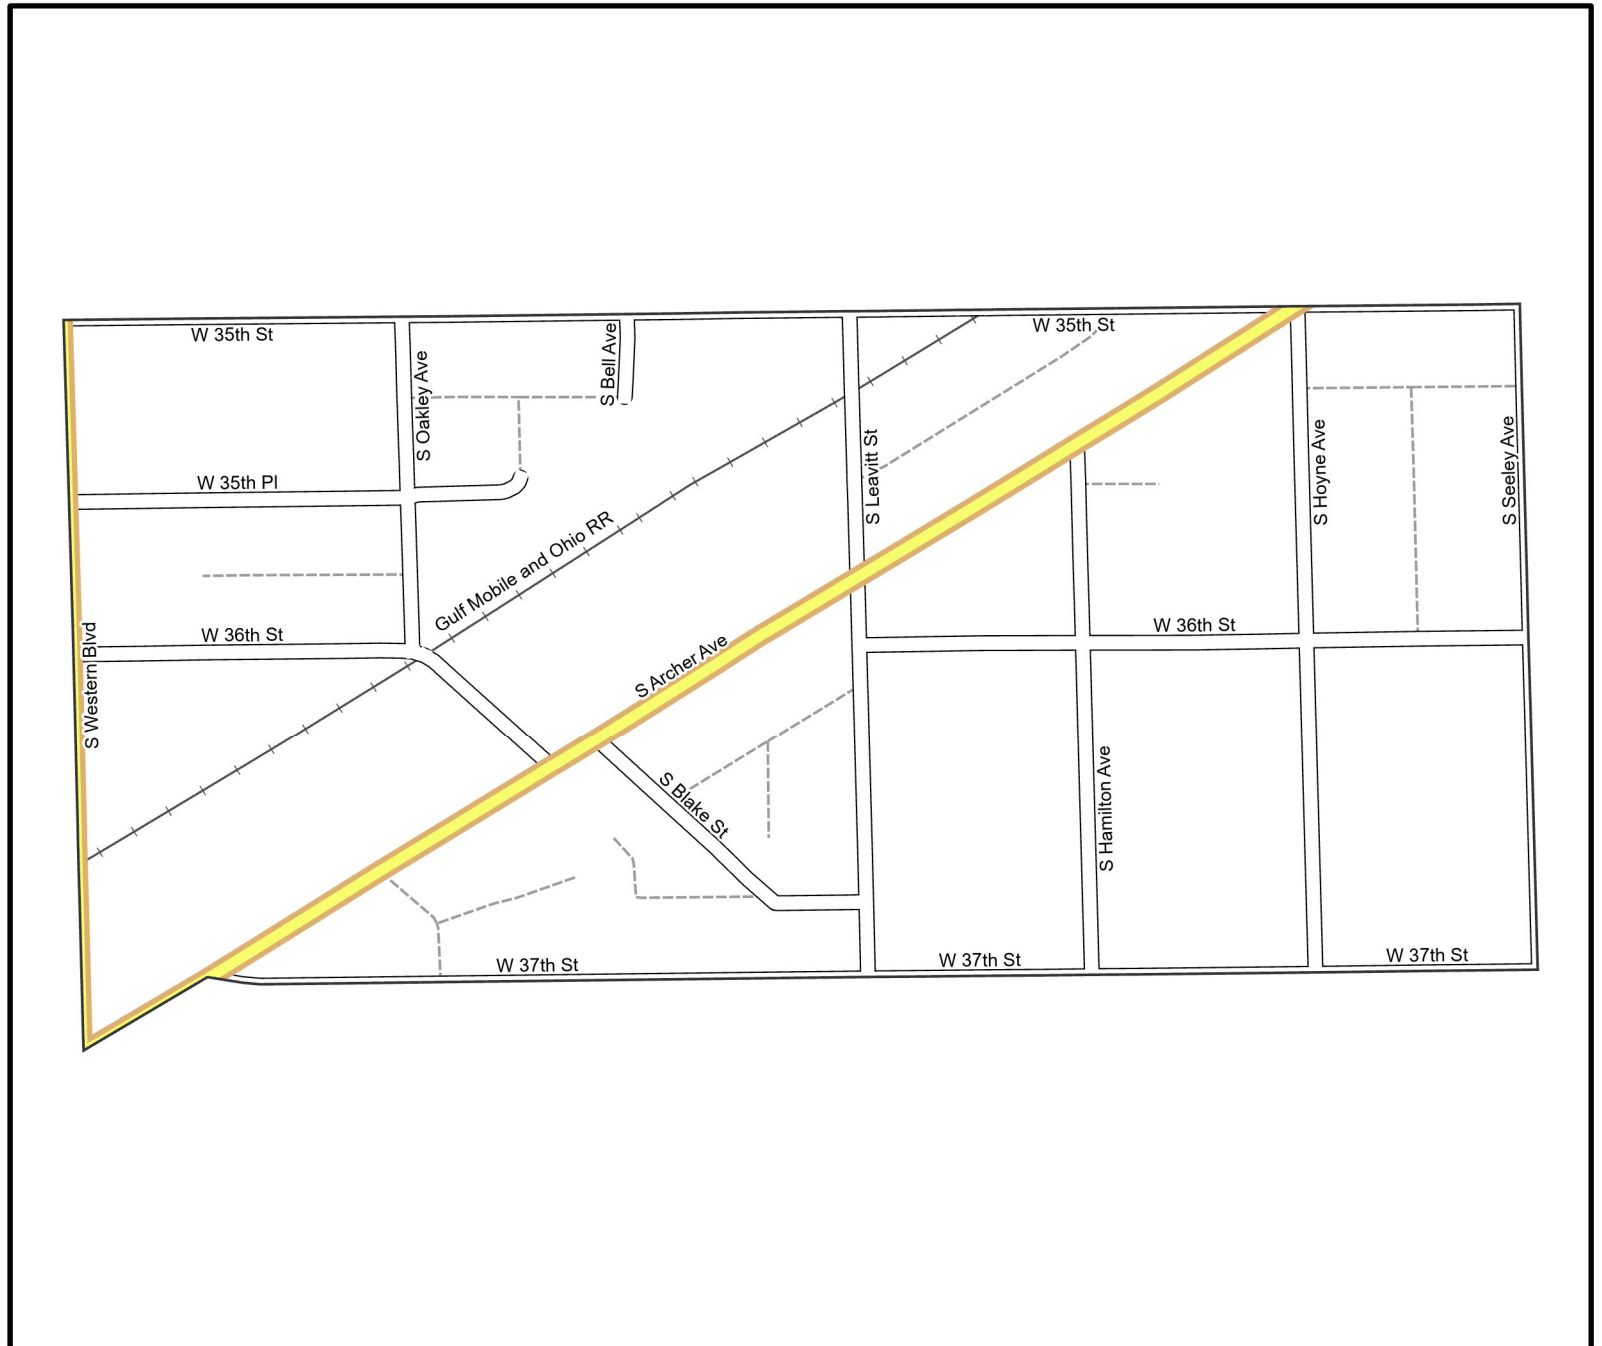

WARD 12 PCT 3

Legend

- Precincts
- Freeway
- Major Street
- Local Street
- Ramp
- Service Drive
- Alley
- Waterways
- Railroad

Board of Elections - City of
Chicago
69 W Washington, Suite 600,
Chicago, IL 60602
312-269-7900
www.chicagoelections.gov

Date: 1/31/2023