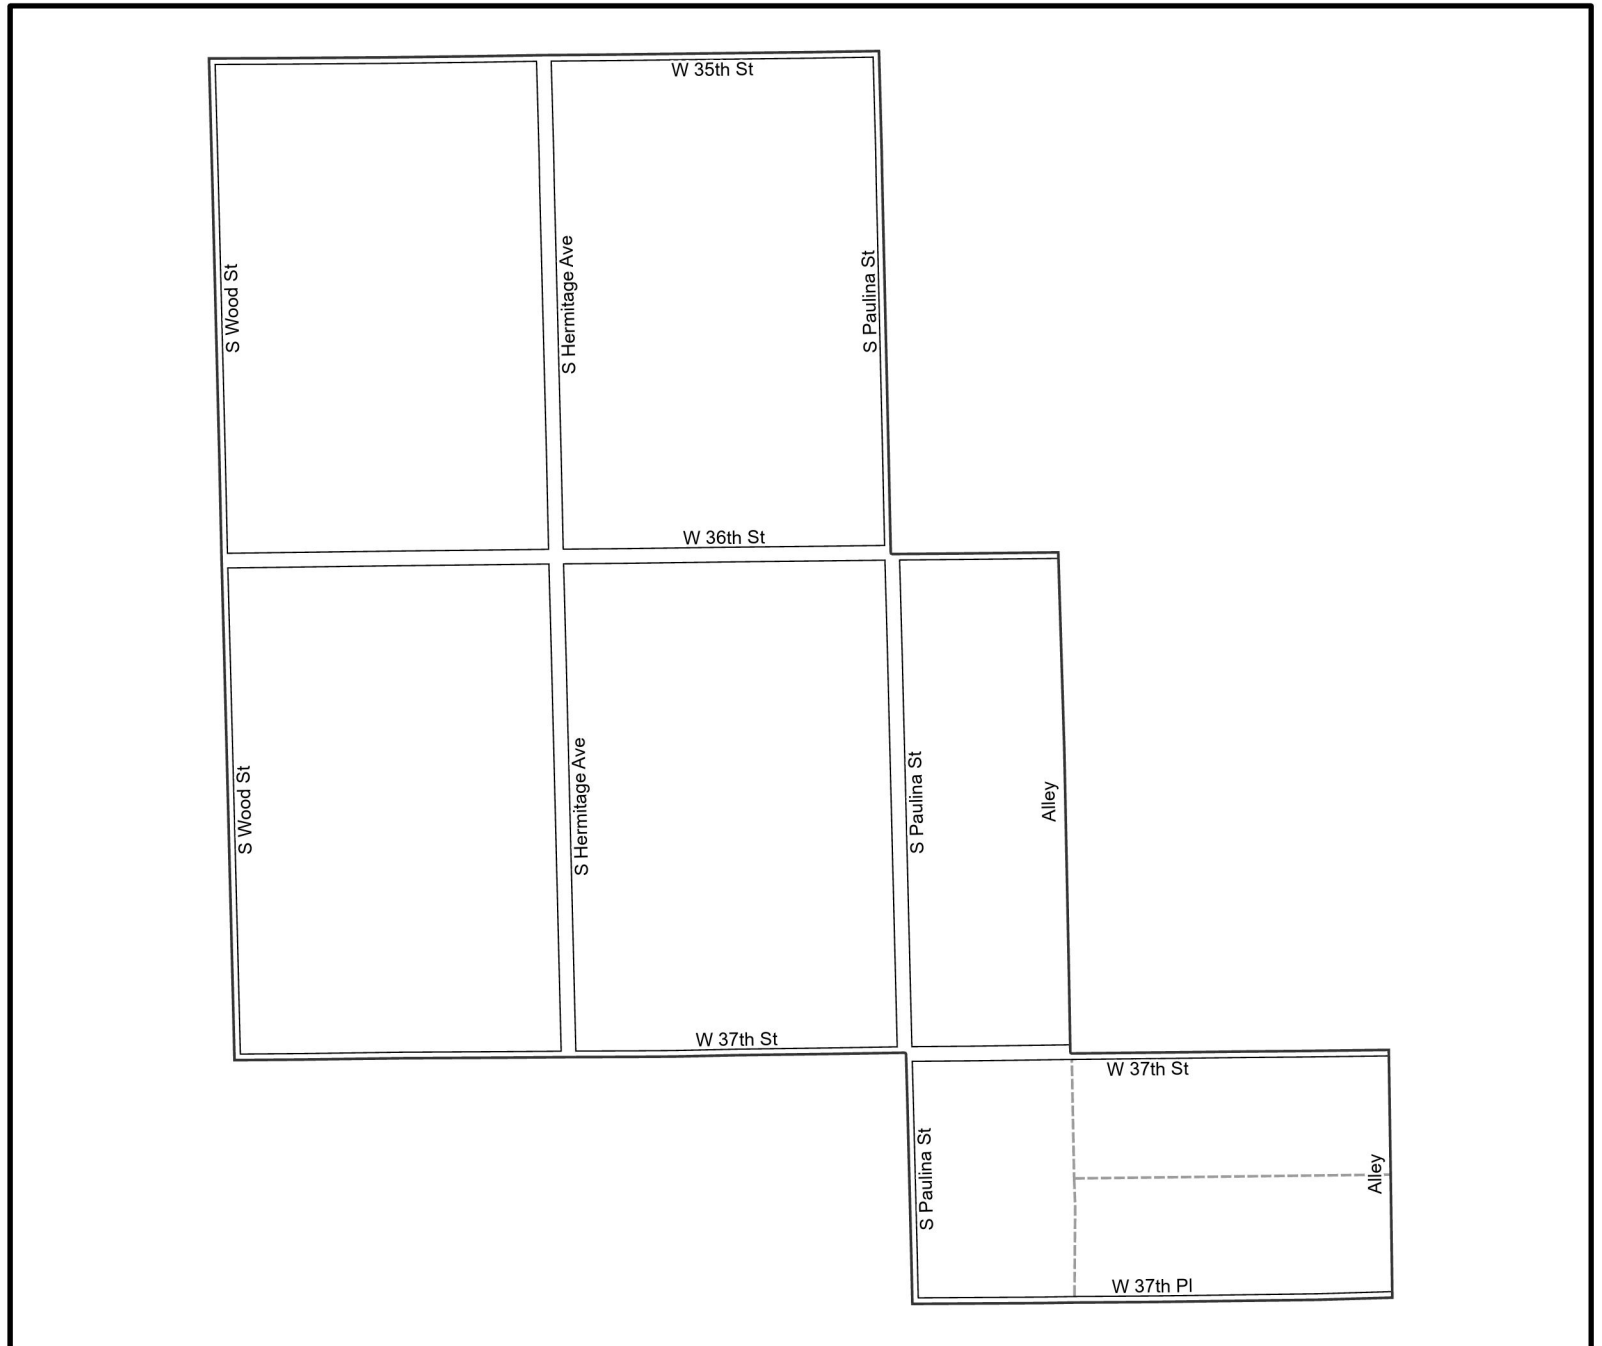

WARD 12 PCT 9

Legend

- Precincts
- Freeway
- Major Street
- Local Street
- Ramp
- Service Drive
- Alley
- Waterways
- Railroad

Board of Elections - City of
Chicago
69 W Washington, Suite 600,
Chicago, IL 60602
312-269-7900
www.chicagoelections.gov

Date: 1/31/2023