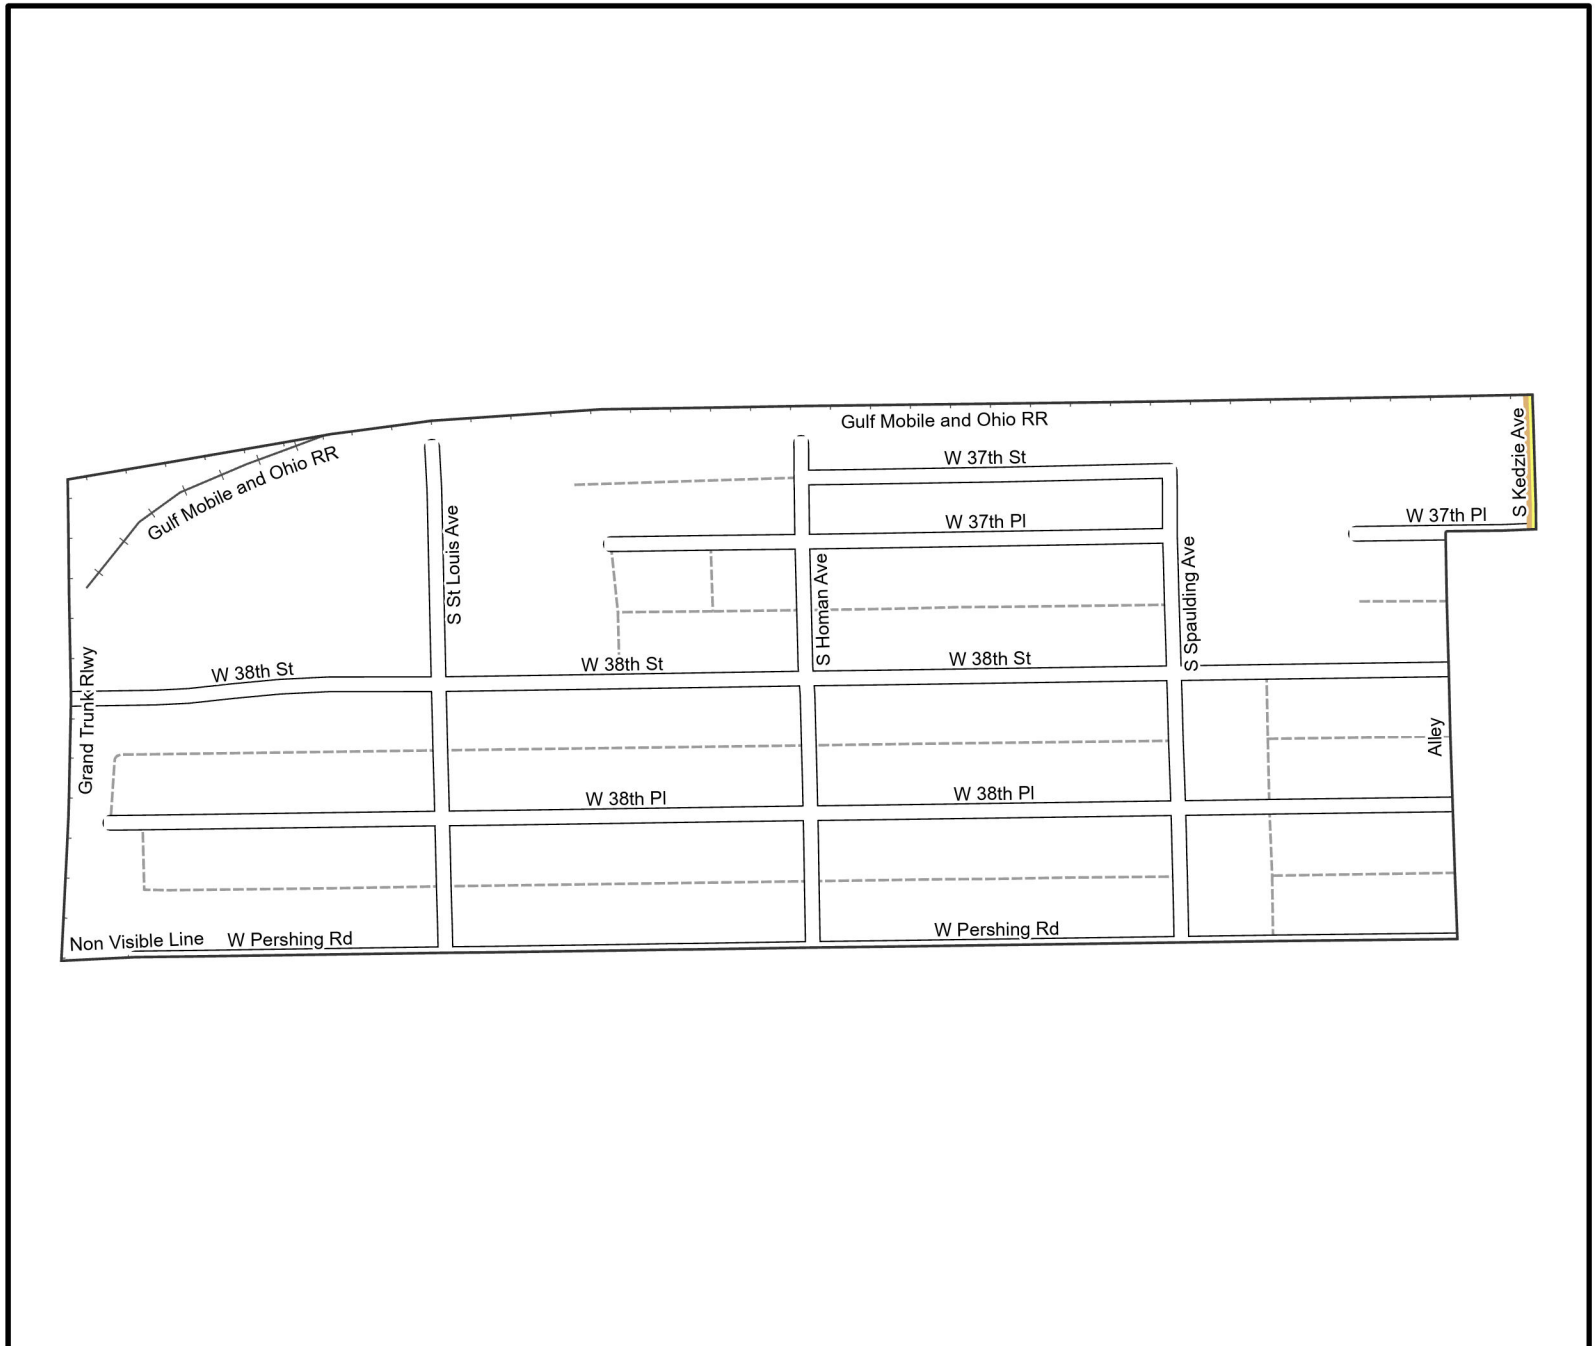

Date: 1/31/2023

WARD 12 PCT 11

Legend

-  Precincts
-  Freeway
-  Major Street
-  Local Street
-  Ramp
-  Service Drive
-  Alley
-  Waterways
-  Railroad

Board of Elections - City of Chicago
69 W Washington, Suite 600,
Chicago, IL 60602
312-269-7900
www.chicagoelections.gov