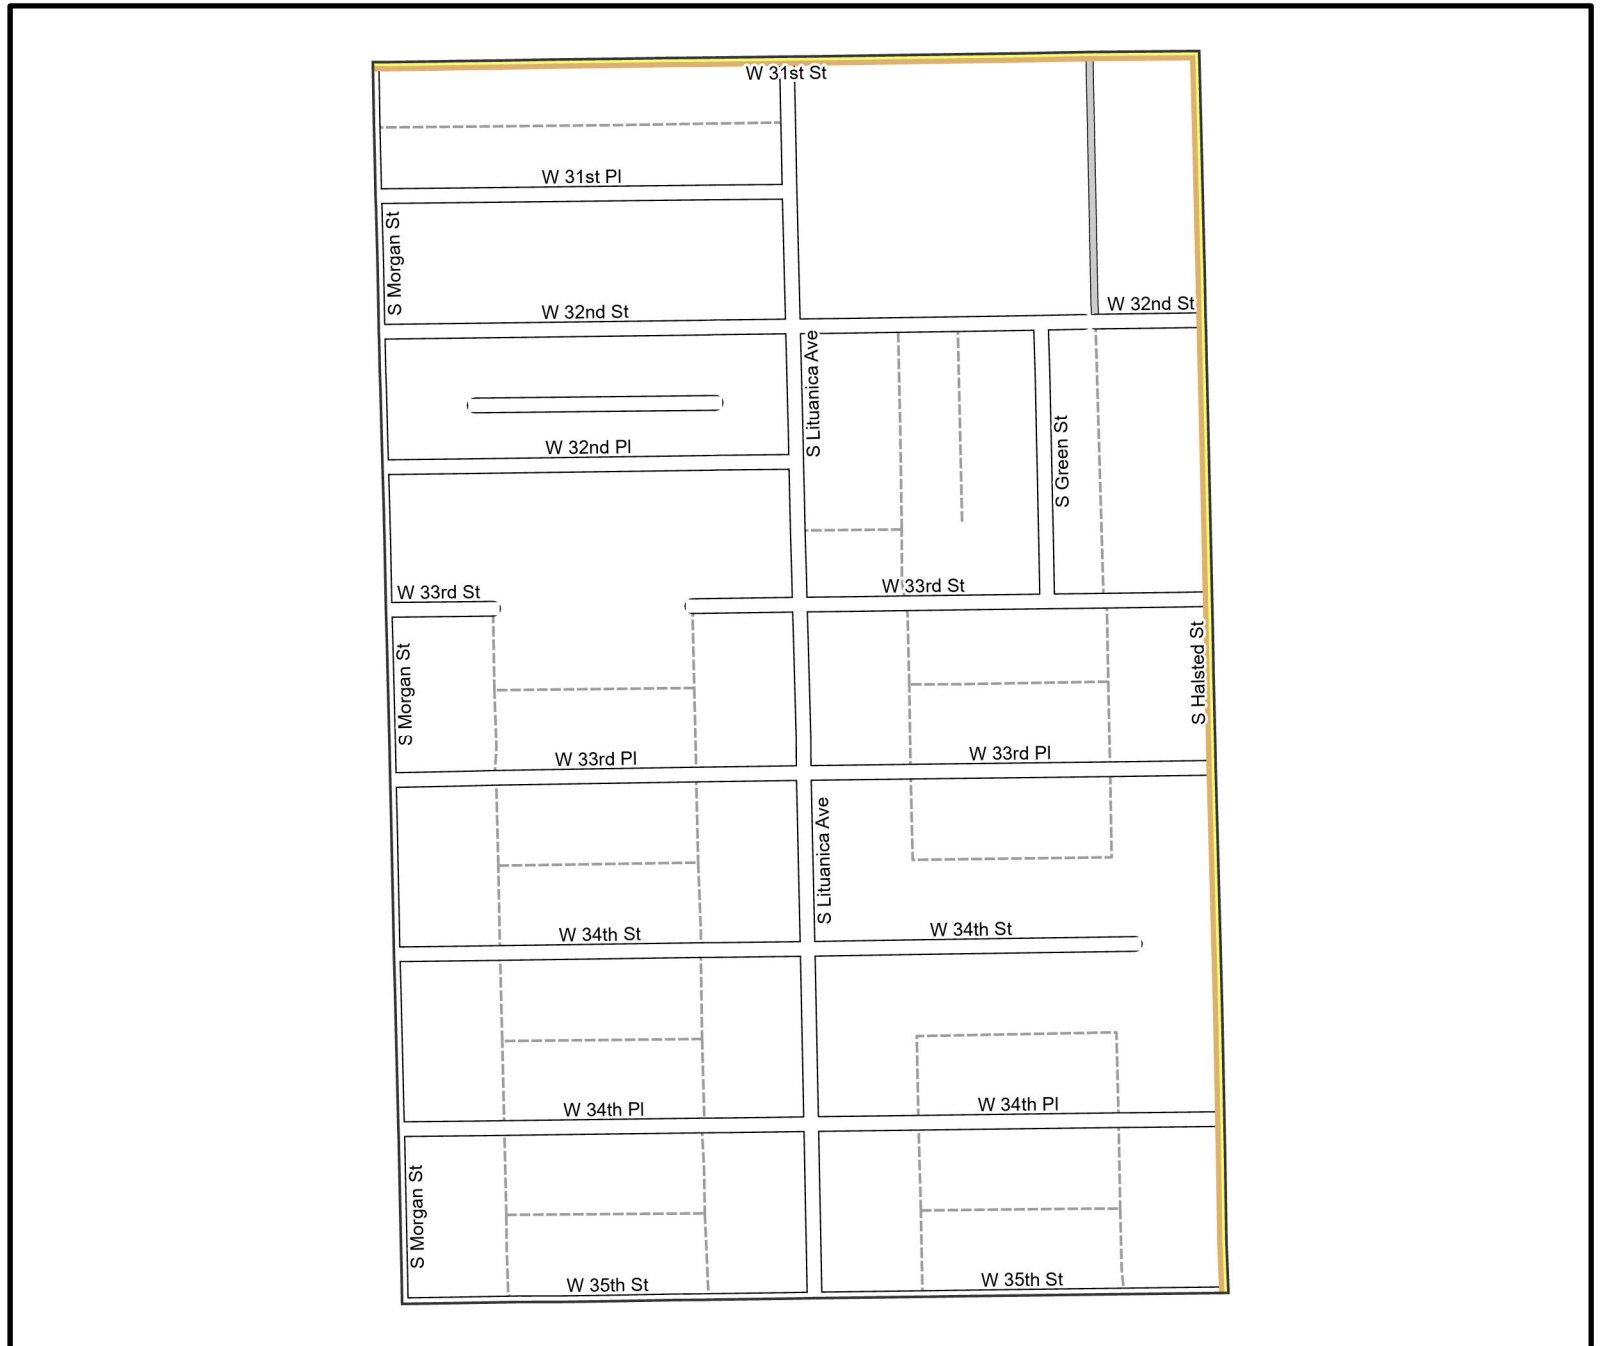

WARD 11 PCT 15

Legend

- Precincts
- Freeway
- Major Street
- Local Street
- Ramp
- Service Drive
- Alley
- Waterways
- Railroad

Board of Elections - City of Chicago
69 W Washington, Suite 600,
Chicago, IL 60602
312-269-7900
www.chicagoelections.gov

Date: 1/31/2023