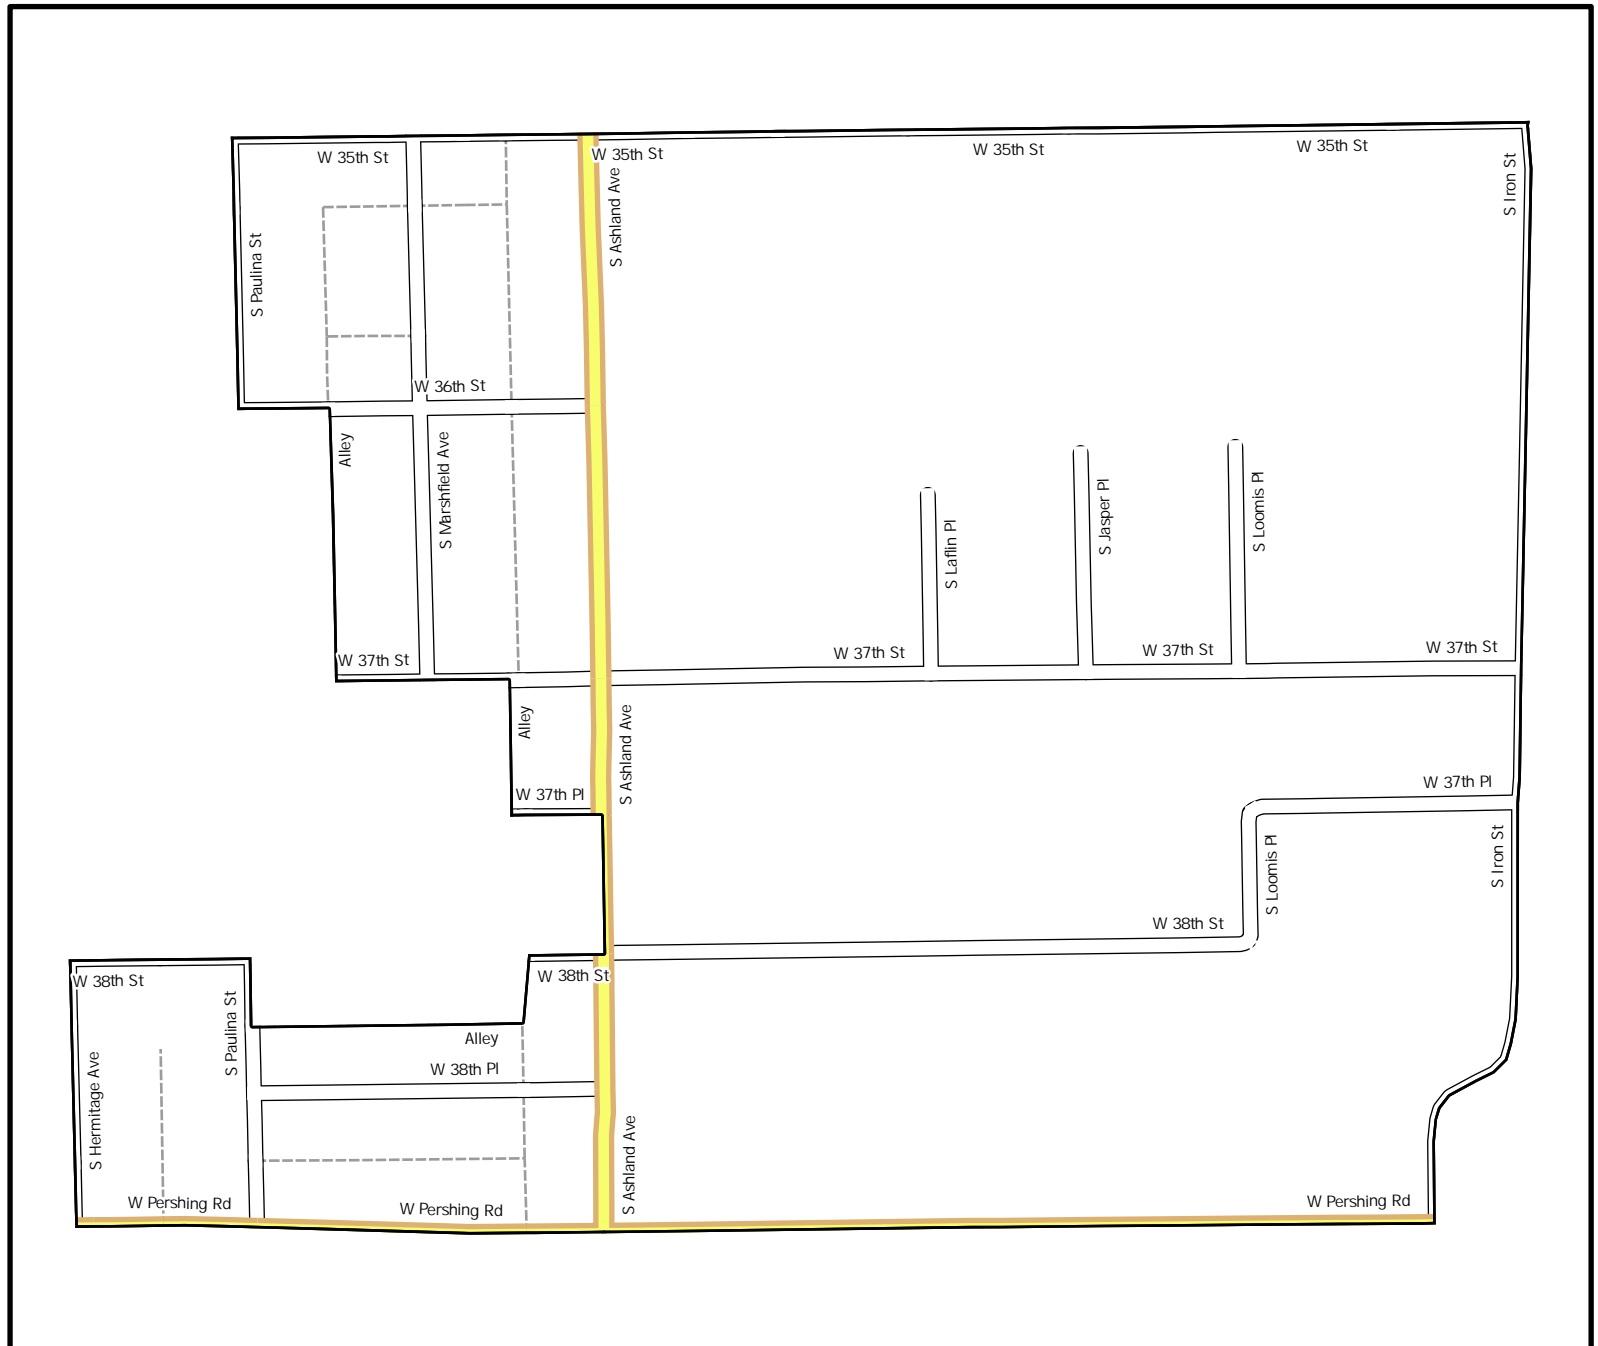

WARD 11 PCT 19

Legend

- Precincts
- Freeway
- Major Street
- Local Street
- Ramp
- Service Drive
- Alley
- Waterways
- Railroad

Board of Elections - City of Chicago
69 W Washington, Suite 600,
Chicago, IL 60602
312-269-7900
www.chicagoelections.gov

Date: 1/18/2023