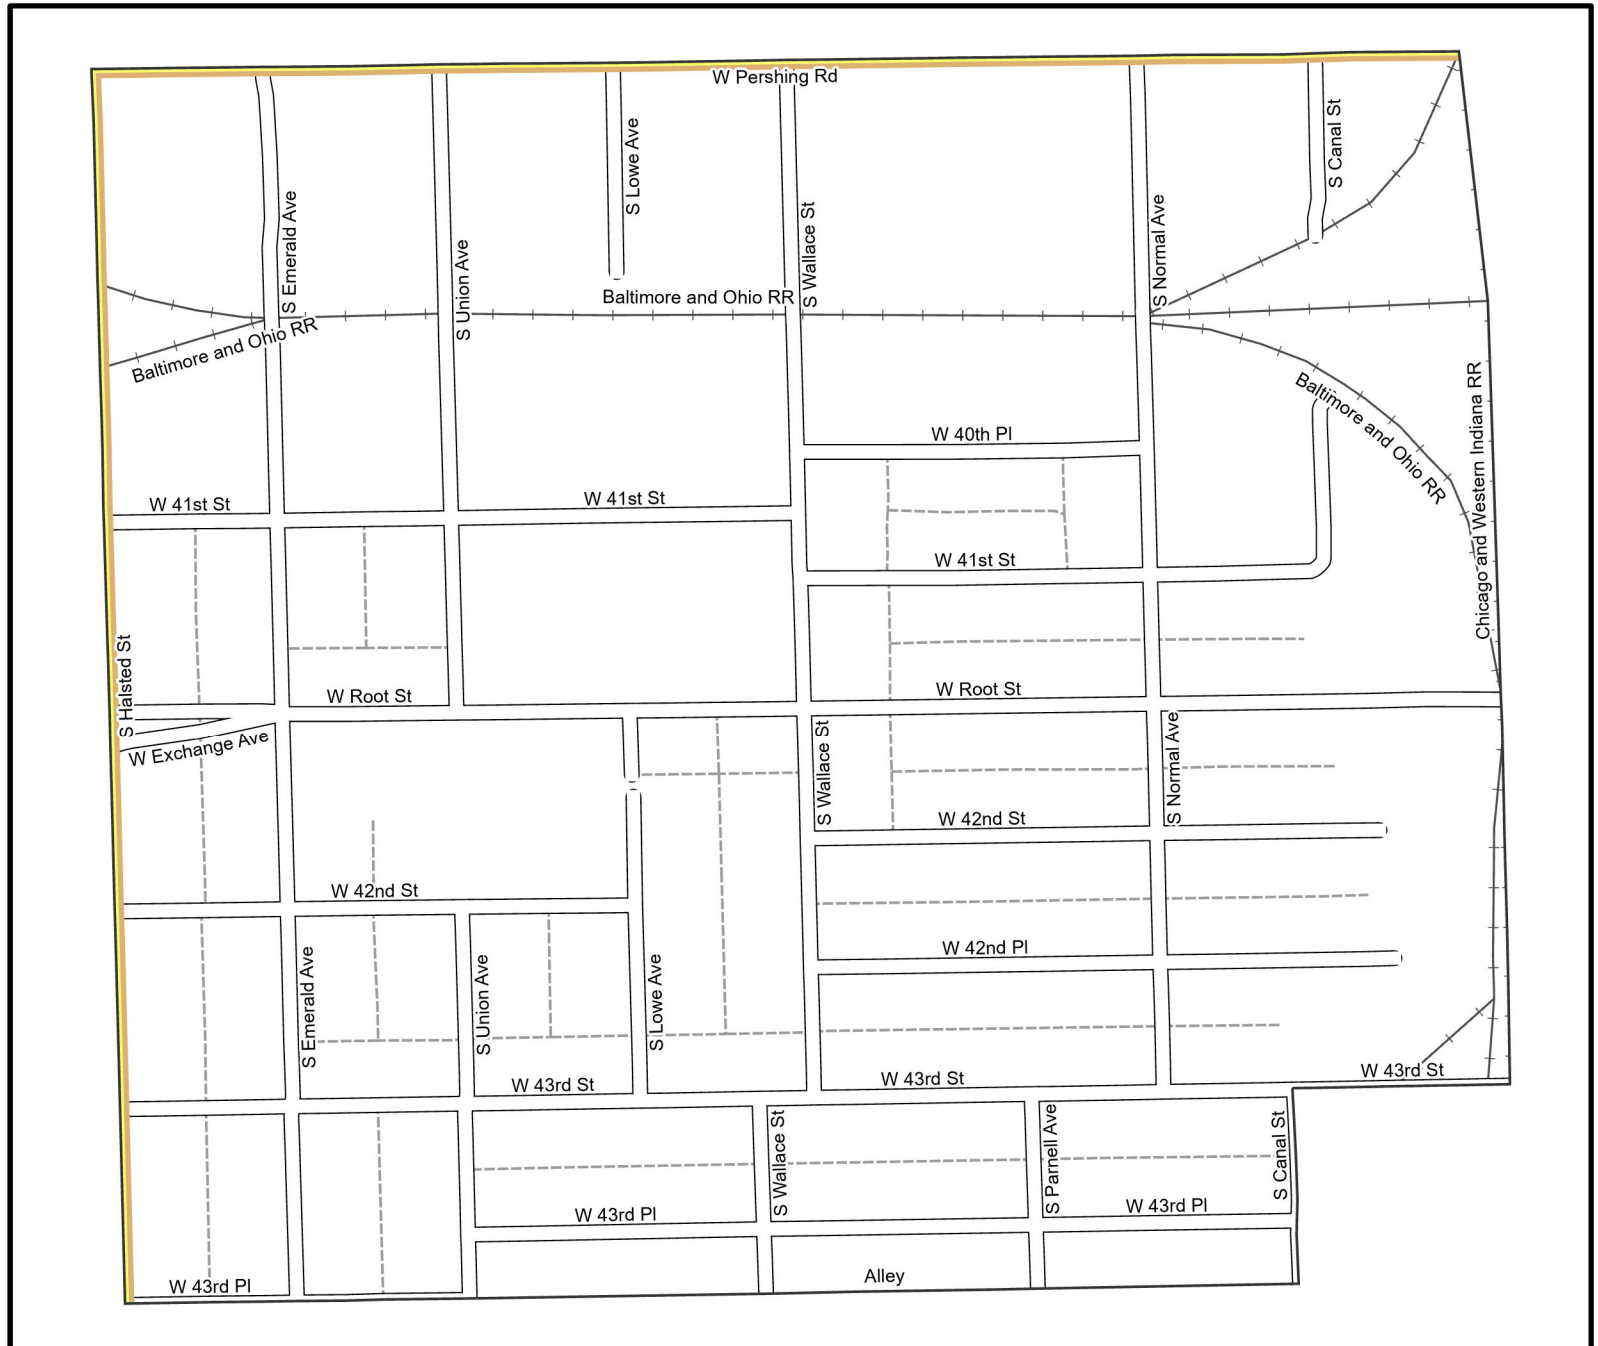

WARD 11 PCT 22

1. Legend
2. Precincts
   - Freeway
   - Major Street
   - Local Street
   - Ramp
   - Service Drive
   - Alley
   - Waterways
   - Railroad

Board of Elections - City of Chicago
69 W Washington, Suite 600,
Chicago, IL 60602
312-269-7900
www.chicagoelections.gov

Date: 1/31/2023