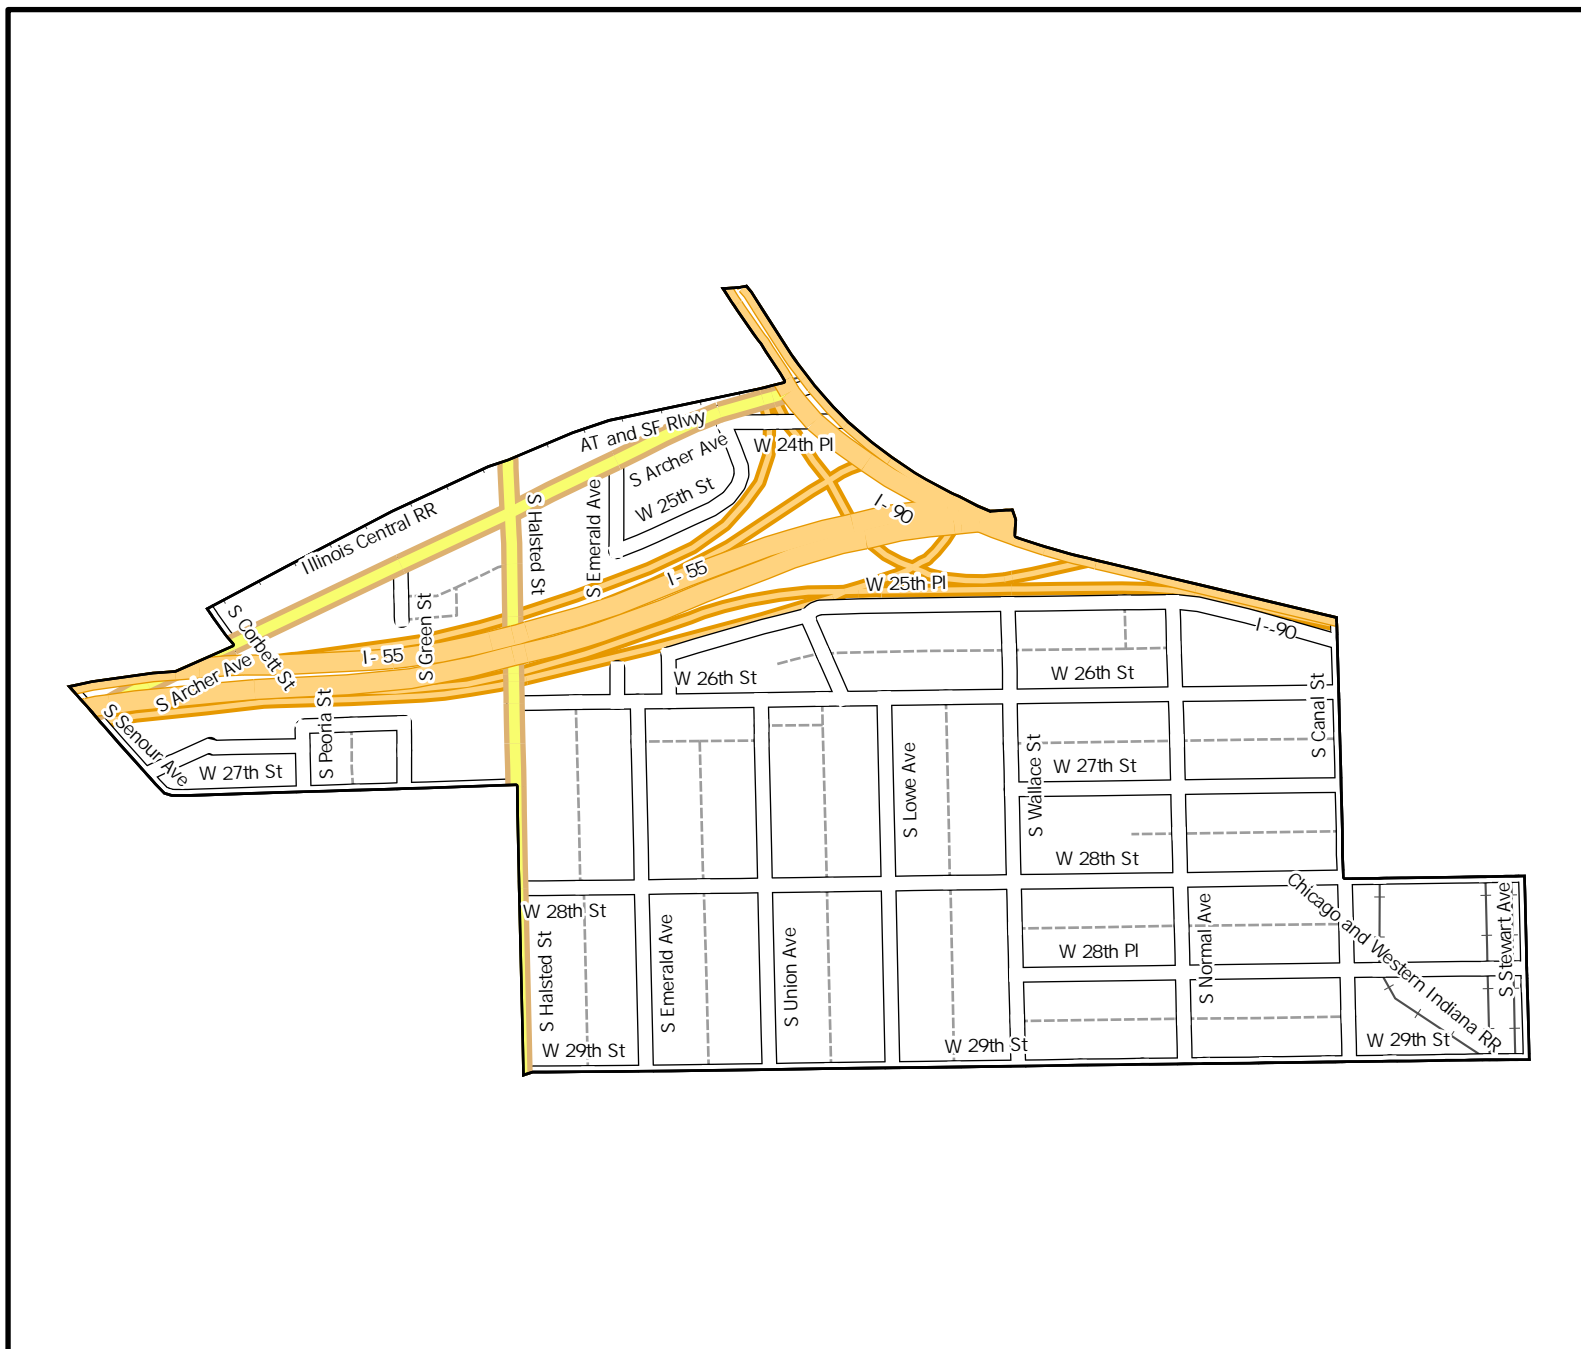

Date: 1/18/2023

WARD 11 PCT 3

Legend

-  Precincts
-  Freeway
-  Major Street
-  Local Street
-  Ramp
-  Service Drive
-  Alley
-  Waterways
-  Railroad

Board of Elections - City of Chicago
 69 W Washington, Suite 600,
 Chicago, IL 60602
 312-269-7900
www.chicagoelections.gov

Date: 1/18/2023

WARD 11 PCT 5

Legend

- Precincts
- Freeway
- Major Street
- Local Street
- Ramp
- Service Drive
- Alley
- Waterways
- Railroad

Board of Elections - City of Chicago
69 W Washington, Suite 600,
Chicago, IL 60602
312-269-7900
www.chicagoelections.gov