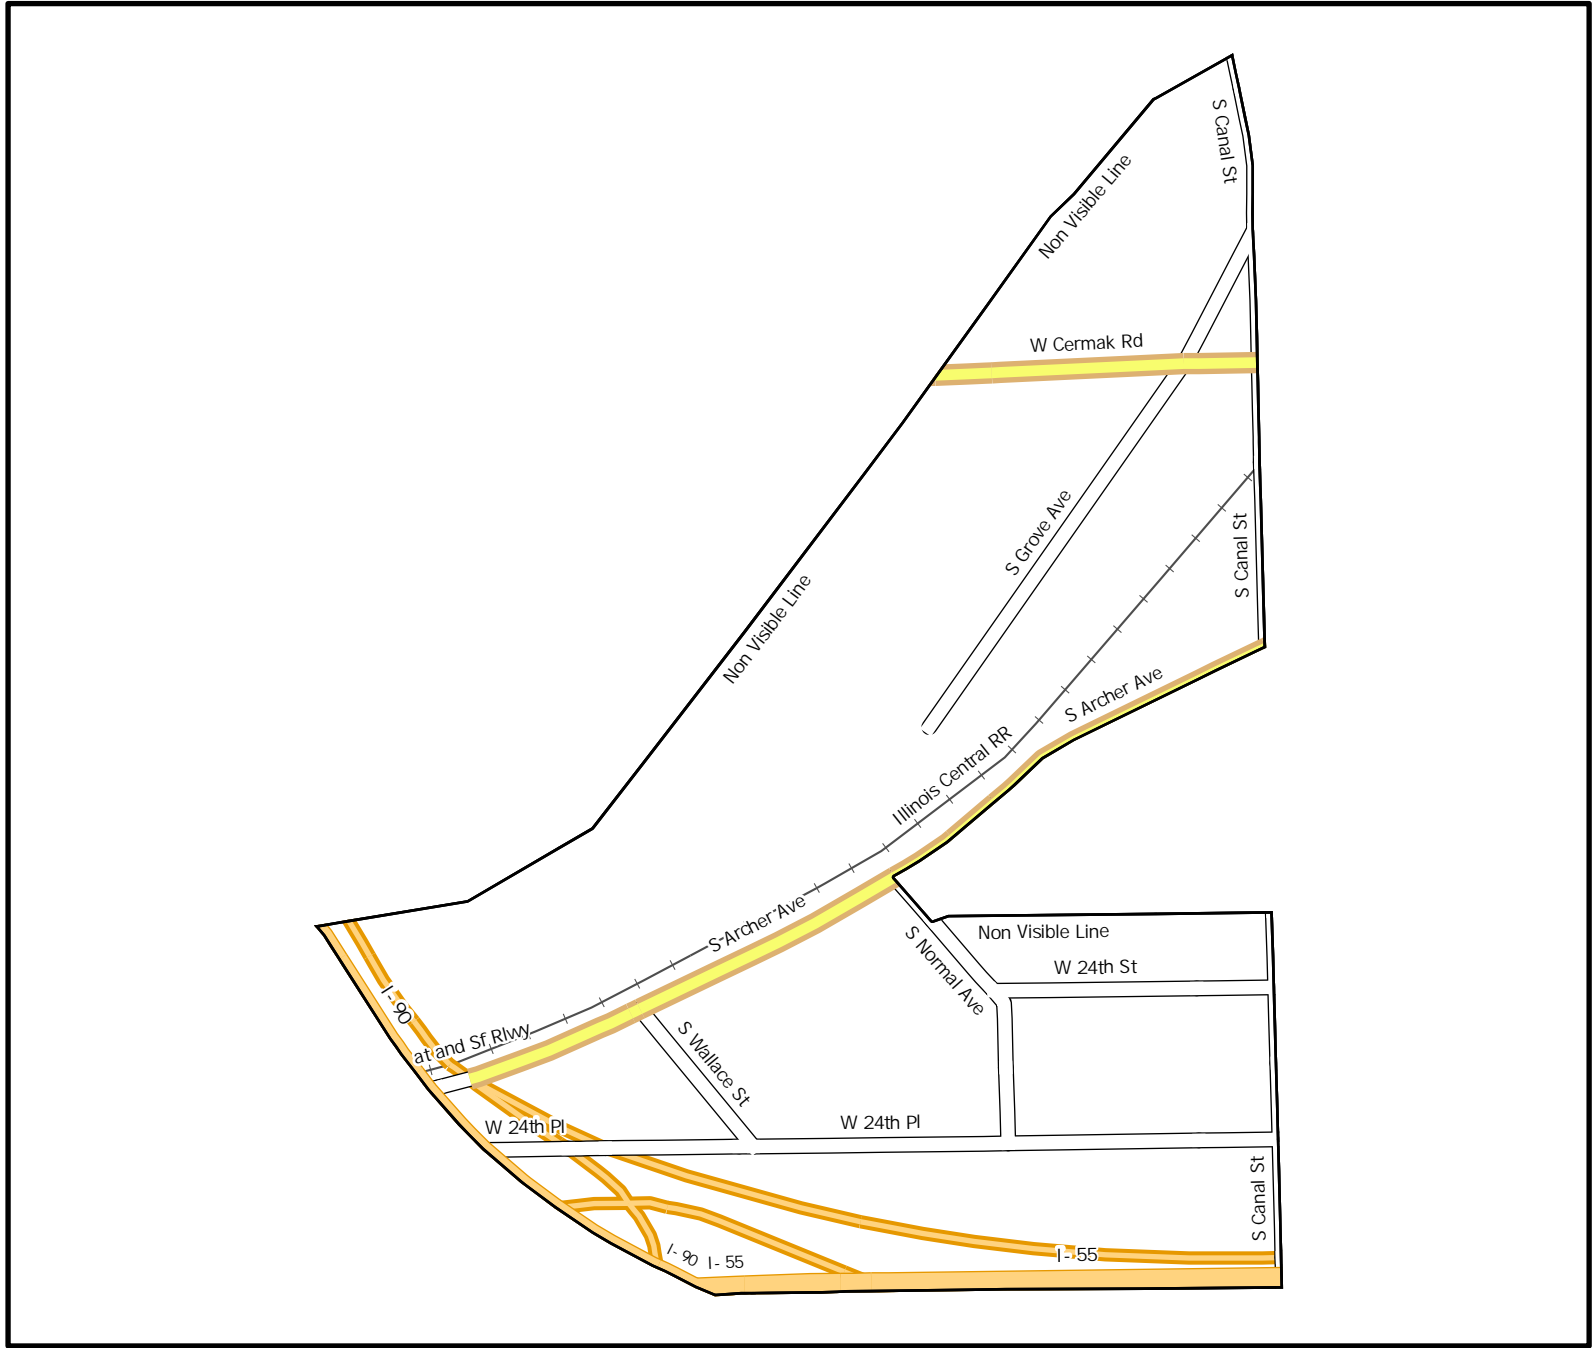

WARD 11 PCT 2

1. Legend
2. Precincts
   - Freeway
   - Major Street
   - Local Street
   - Ramp
   - Service Drive
   - Alley
   - Waterways
   - Railroad

Board of Elections - City of Chicago
69 W Washington, Suite 600,
Chicago, IL 60602
312-269-7900
www.chicagoelections.gov

Date: 1/18/2023