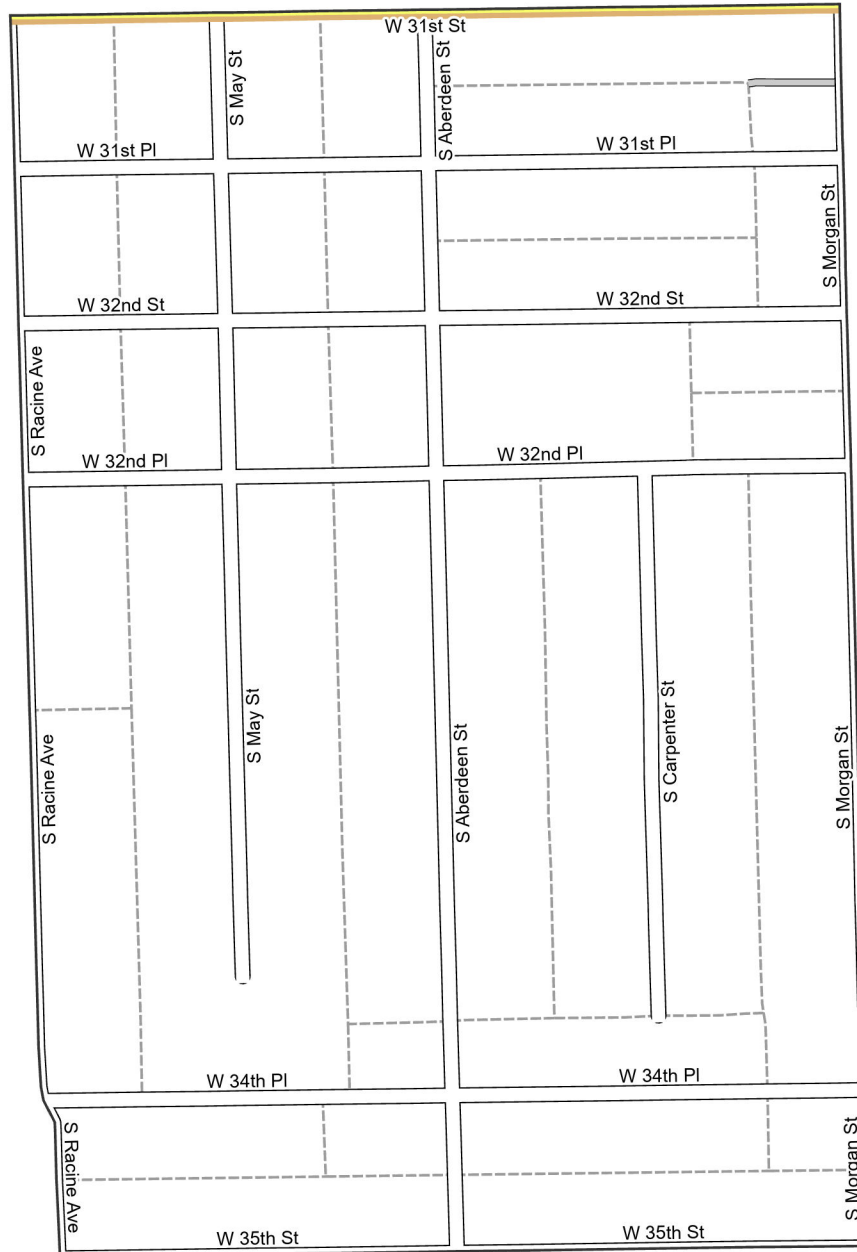

WARD 11 PCT 16

1. Legend
2. Precincts
   - Freeway
   - Major Street
   - Local Street
   - Ramp
   - Service Drive
   - Alley
   - Waterways
   - Railroad