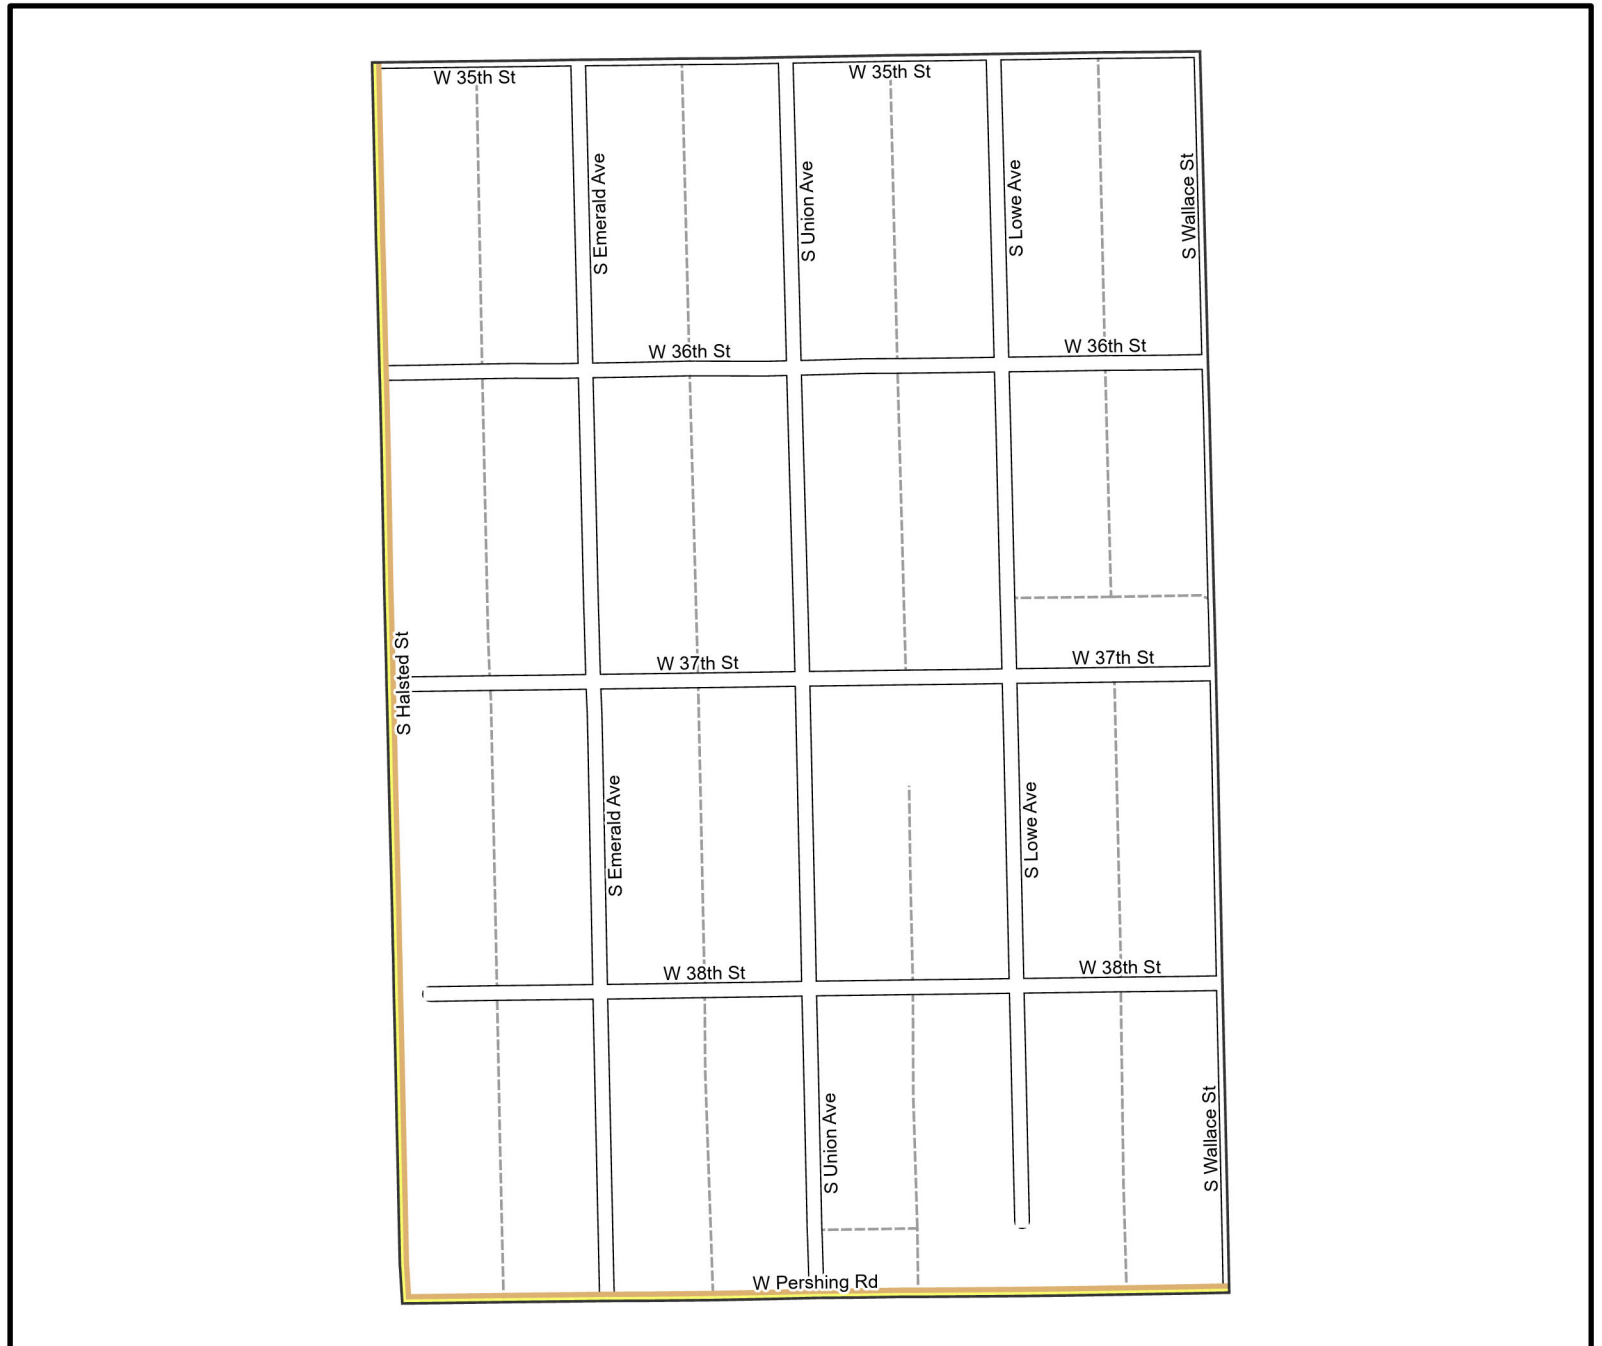

WARD 11 PCT 21

Legend

- Precincts
- Freeway
- Major Street
- Local Street
- Ramp
- Service Drive
- Alley
- Waterways
- Railroad

Board of Elections - City of
Chicago
69 W Washington, Suite 600,
Chicago, IL 60602
312-269-7900
www.chicagoelections.gov

Date: 1/31/2023