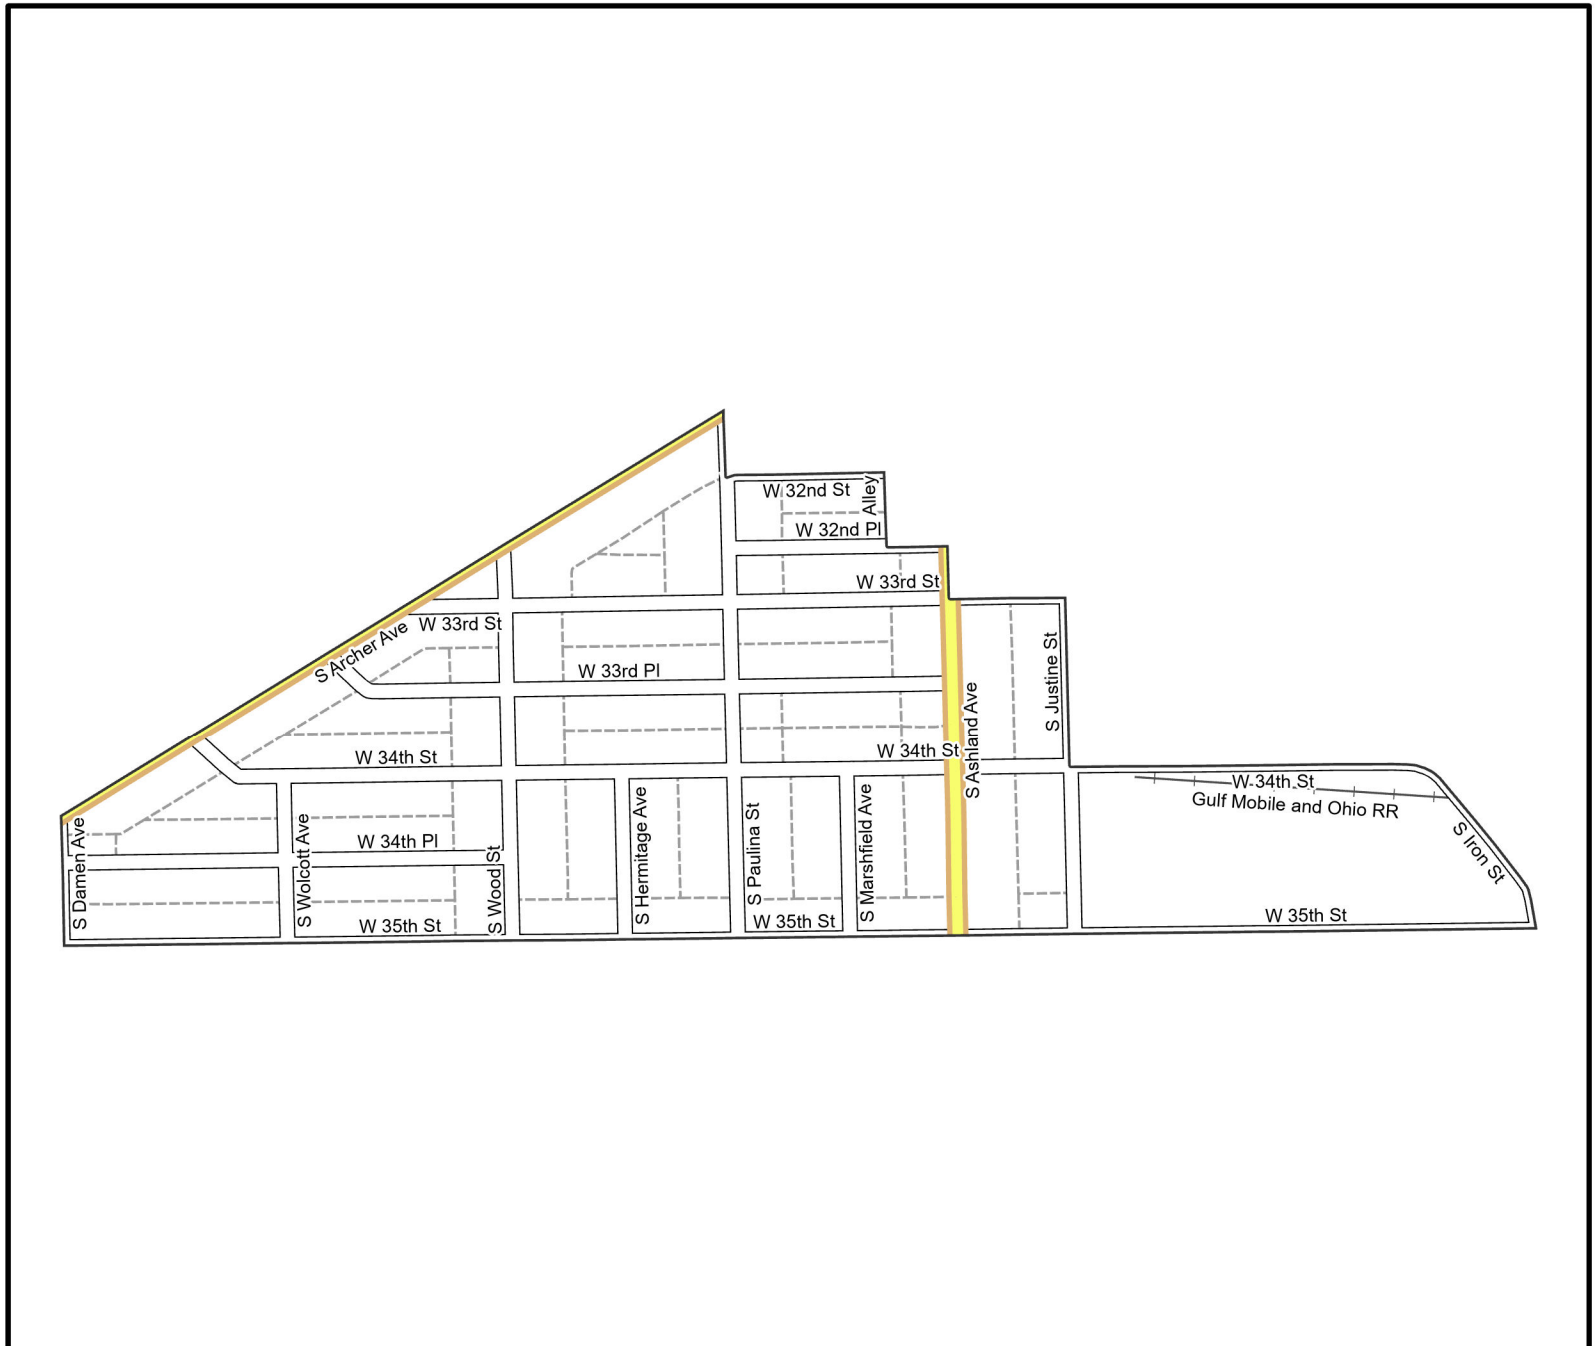

Date: 1/31/2023

WARD 11 PCT 18

Legend

- Precincts
- Freeway
- Major Street
- Local Street
- Ramp
- Service Drive
- Alley
- Waterways
- Railroad

Board of Elections - City of Chicago
69 W Washington, Suite 600,
Chicago, IL 60602
312-269-7900
www.chicagoelections.gov