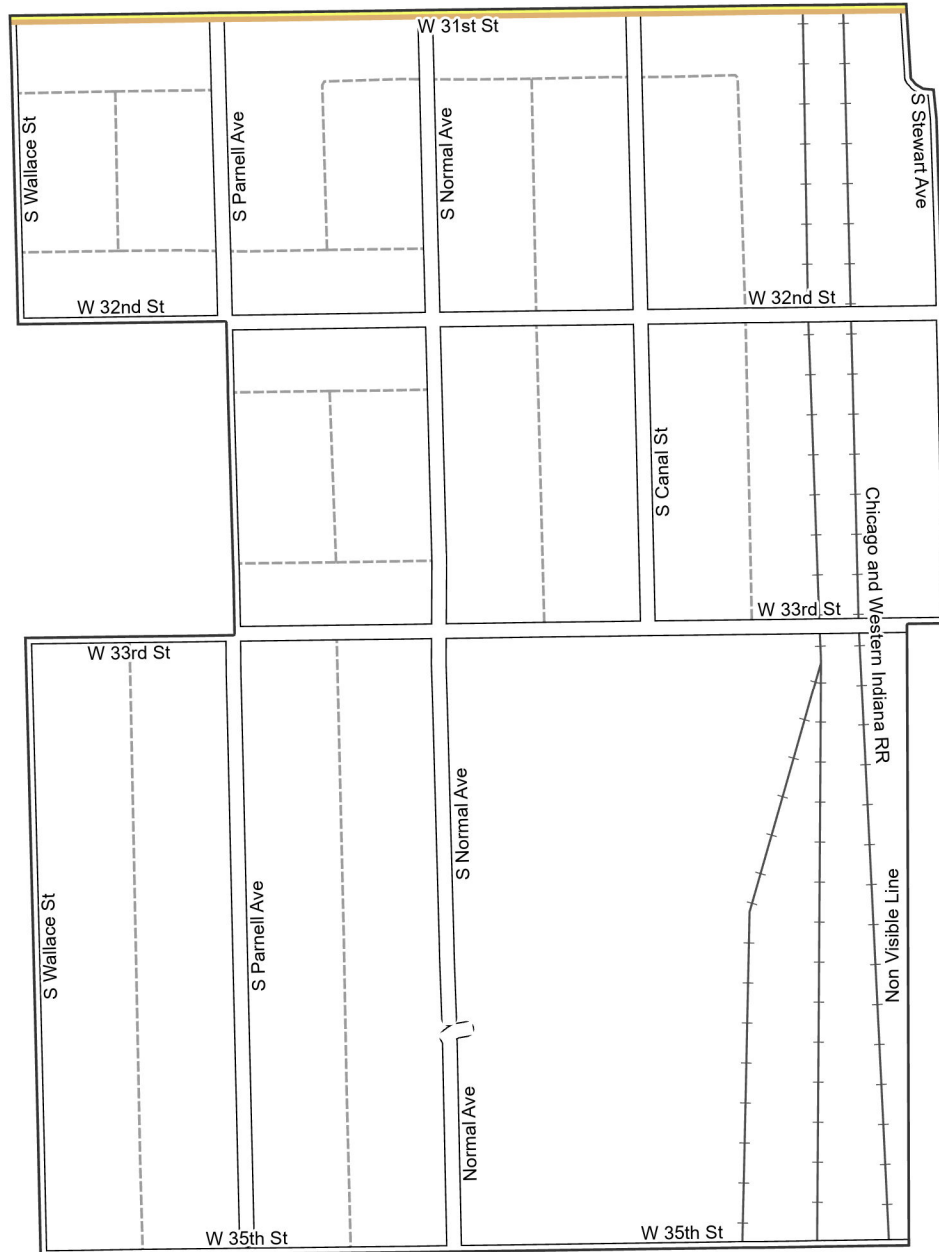

WARD 11 PCT 13

1. Legend
2. Precincts
   - Freeway
   - Major Street
   - Local Street
   - Ramp
   - Service Drive
   - Alley
   - Waterways
   - Railroad

Board of Elections - City of Chicago
69 W Washington, Suite 600,
Chicago, IL 60602
312-269-7900
www.chicagoelections.gov

Date: 1/31/2023

0 910 1,820 US Feet