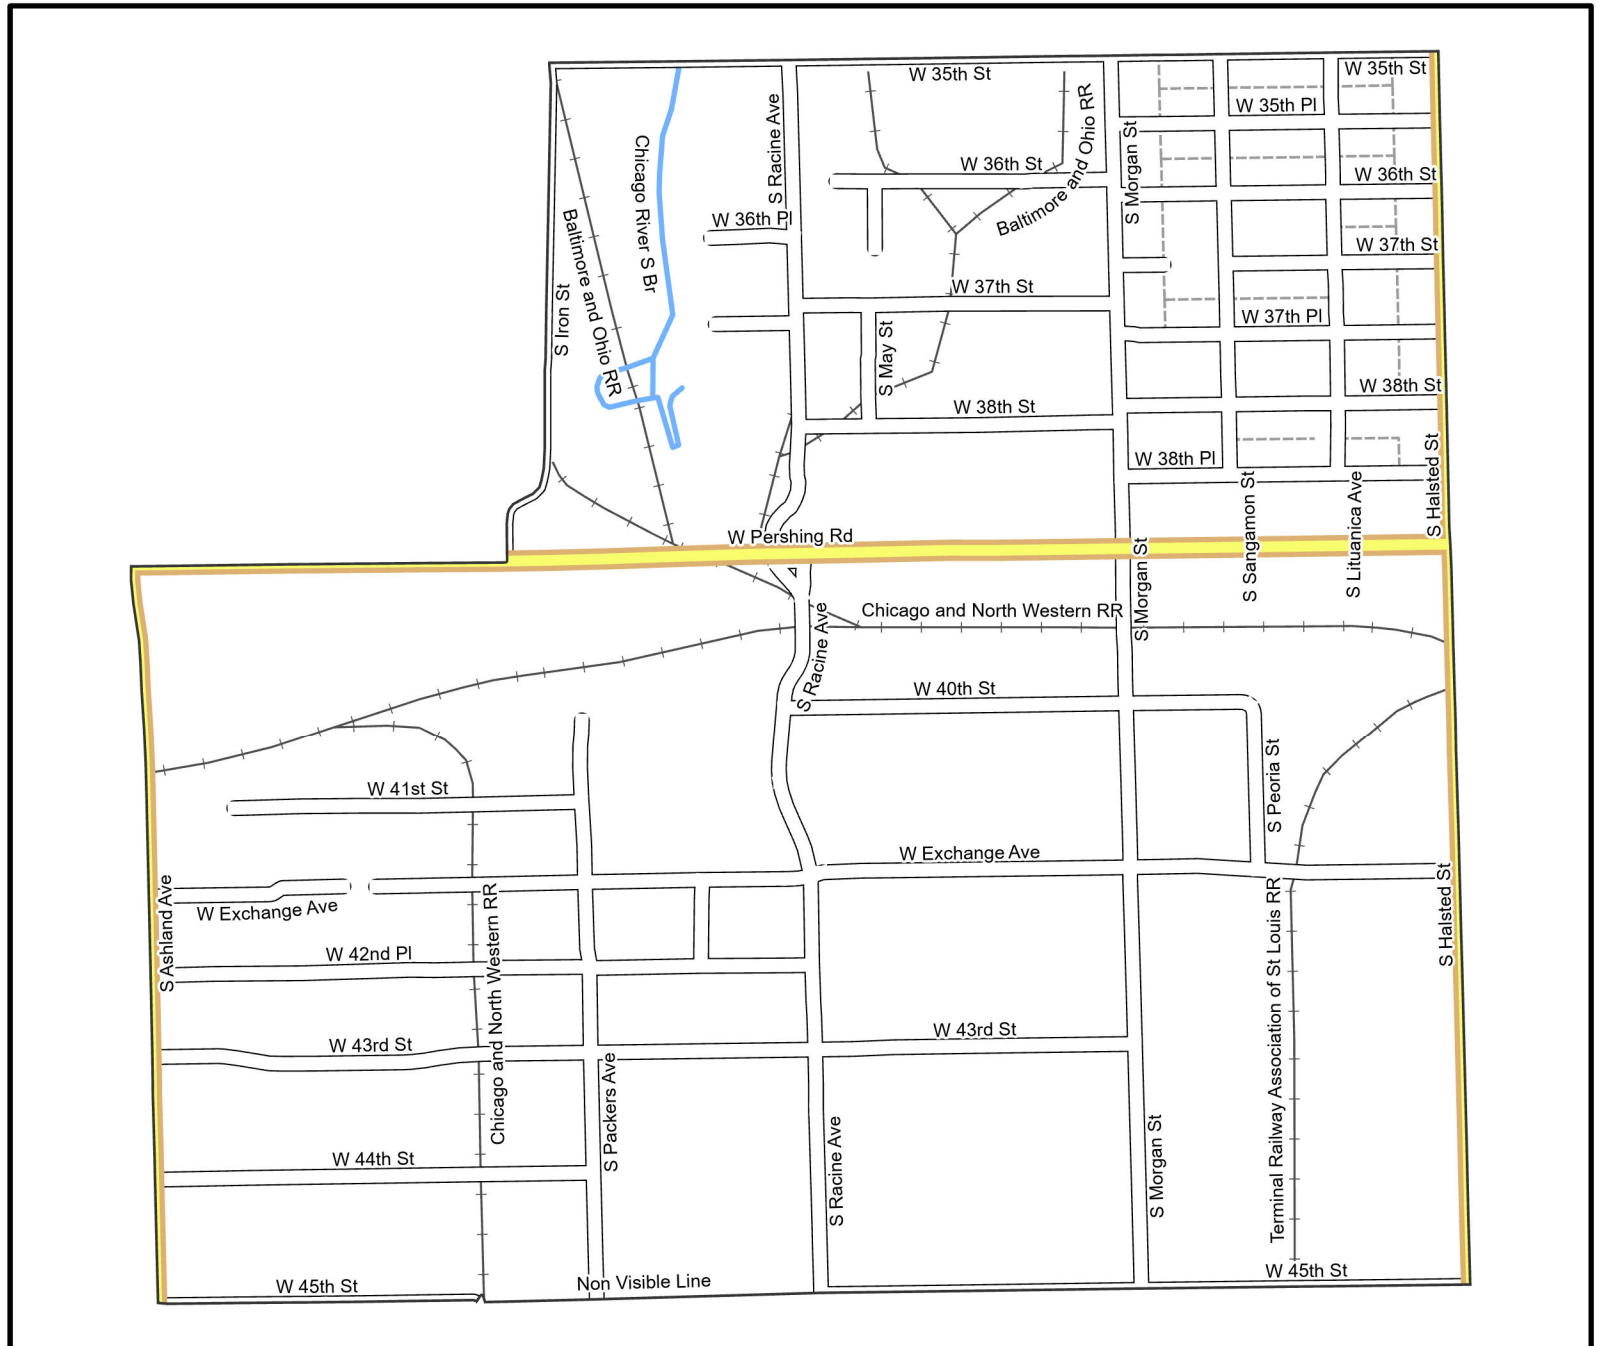

WARD 11 PCT 20

1. Legend
2. Precincts
   - Freeway
   - Major Street
   - Local Street
   - Ramp
   - Service Drive
   - Alley
   - Waterways
   - Railroad

Board of Elections - City of Chicago
69 W Washington, Suite 600,
Chicago, IL 60602
312-269-7900
www.chicagoelections.gov

Date: 1/31/2023