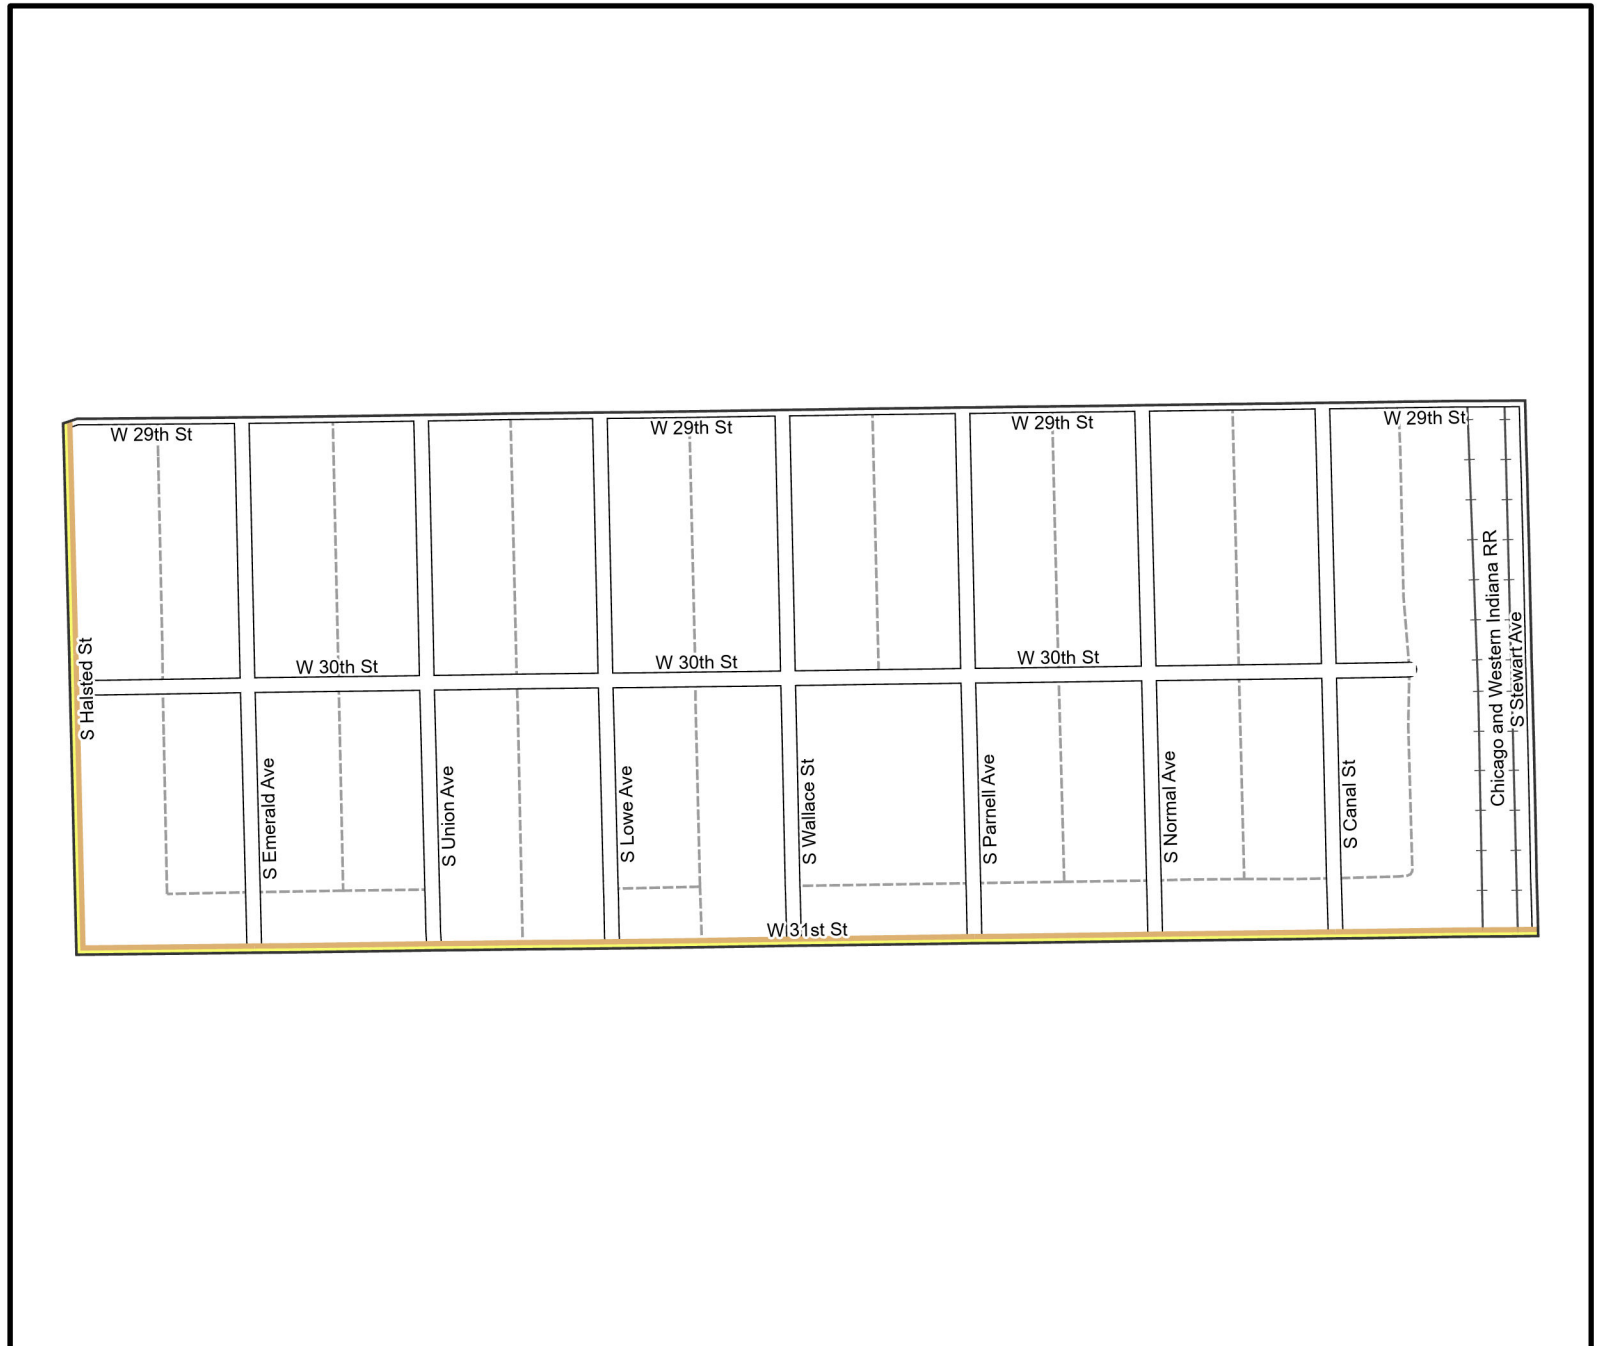

WARD 11 PCT 9

Legend

- Precincts
- Freeway
- Major Street
- Local Street
- Ramp
- Service Drive
- Alley
- Waterways
- Railroad

Board of Elections - City of Chicago
69 W Washington, Suite 600,
Chicago, IL 60602
312-269-7900
www.chicagoelections.gov

Date: 1/31/2023