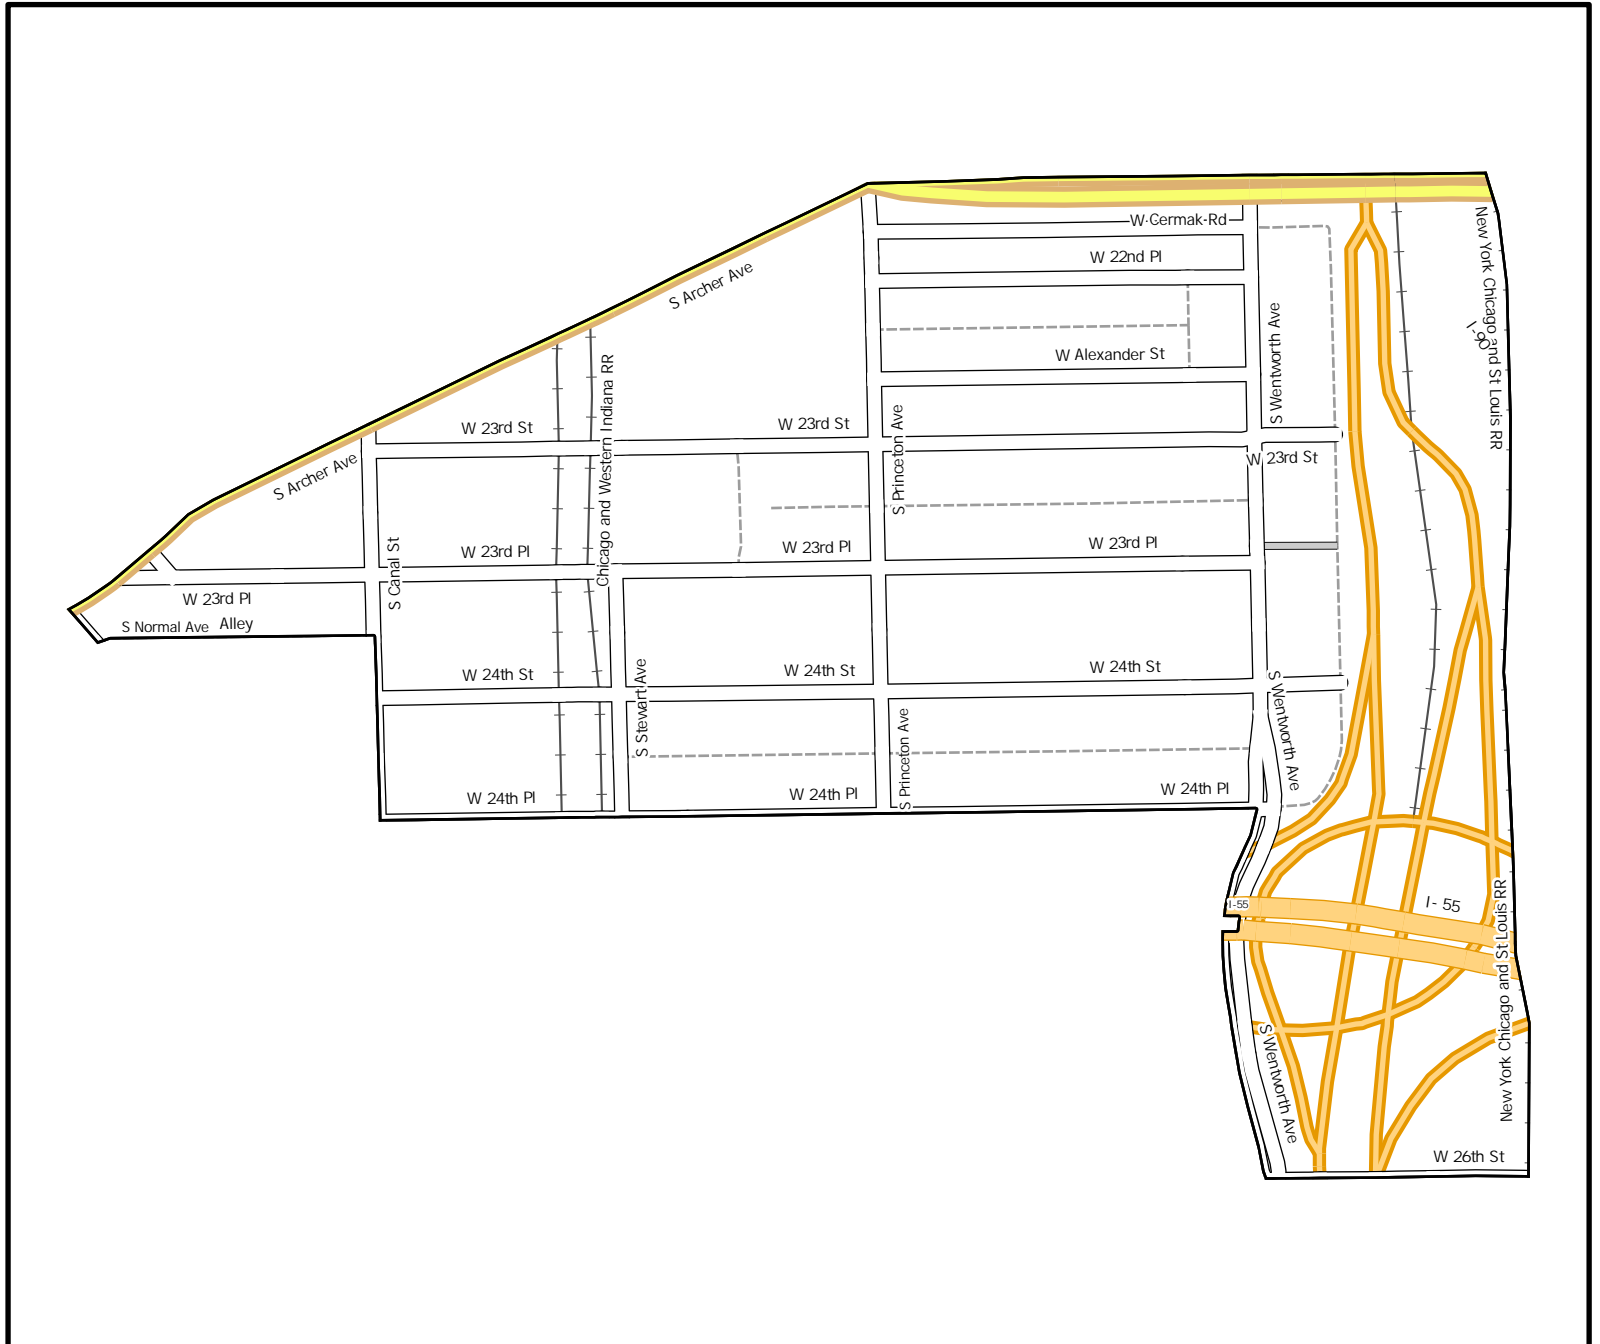

Date: 1/31/2023

WARD 11 PCT 7

Legend

- Precincts
- Freeway
- Major Street
- Local Street
- Ramp
- Service Drive
- Alley
- Waterways
- Railroad

Board of Elections - City of Chicago
69 W Washington, Suite 600,
Chicago, IL 60602
312-269-7900
www.chicagoelections.gov