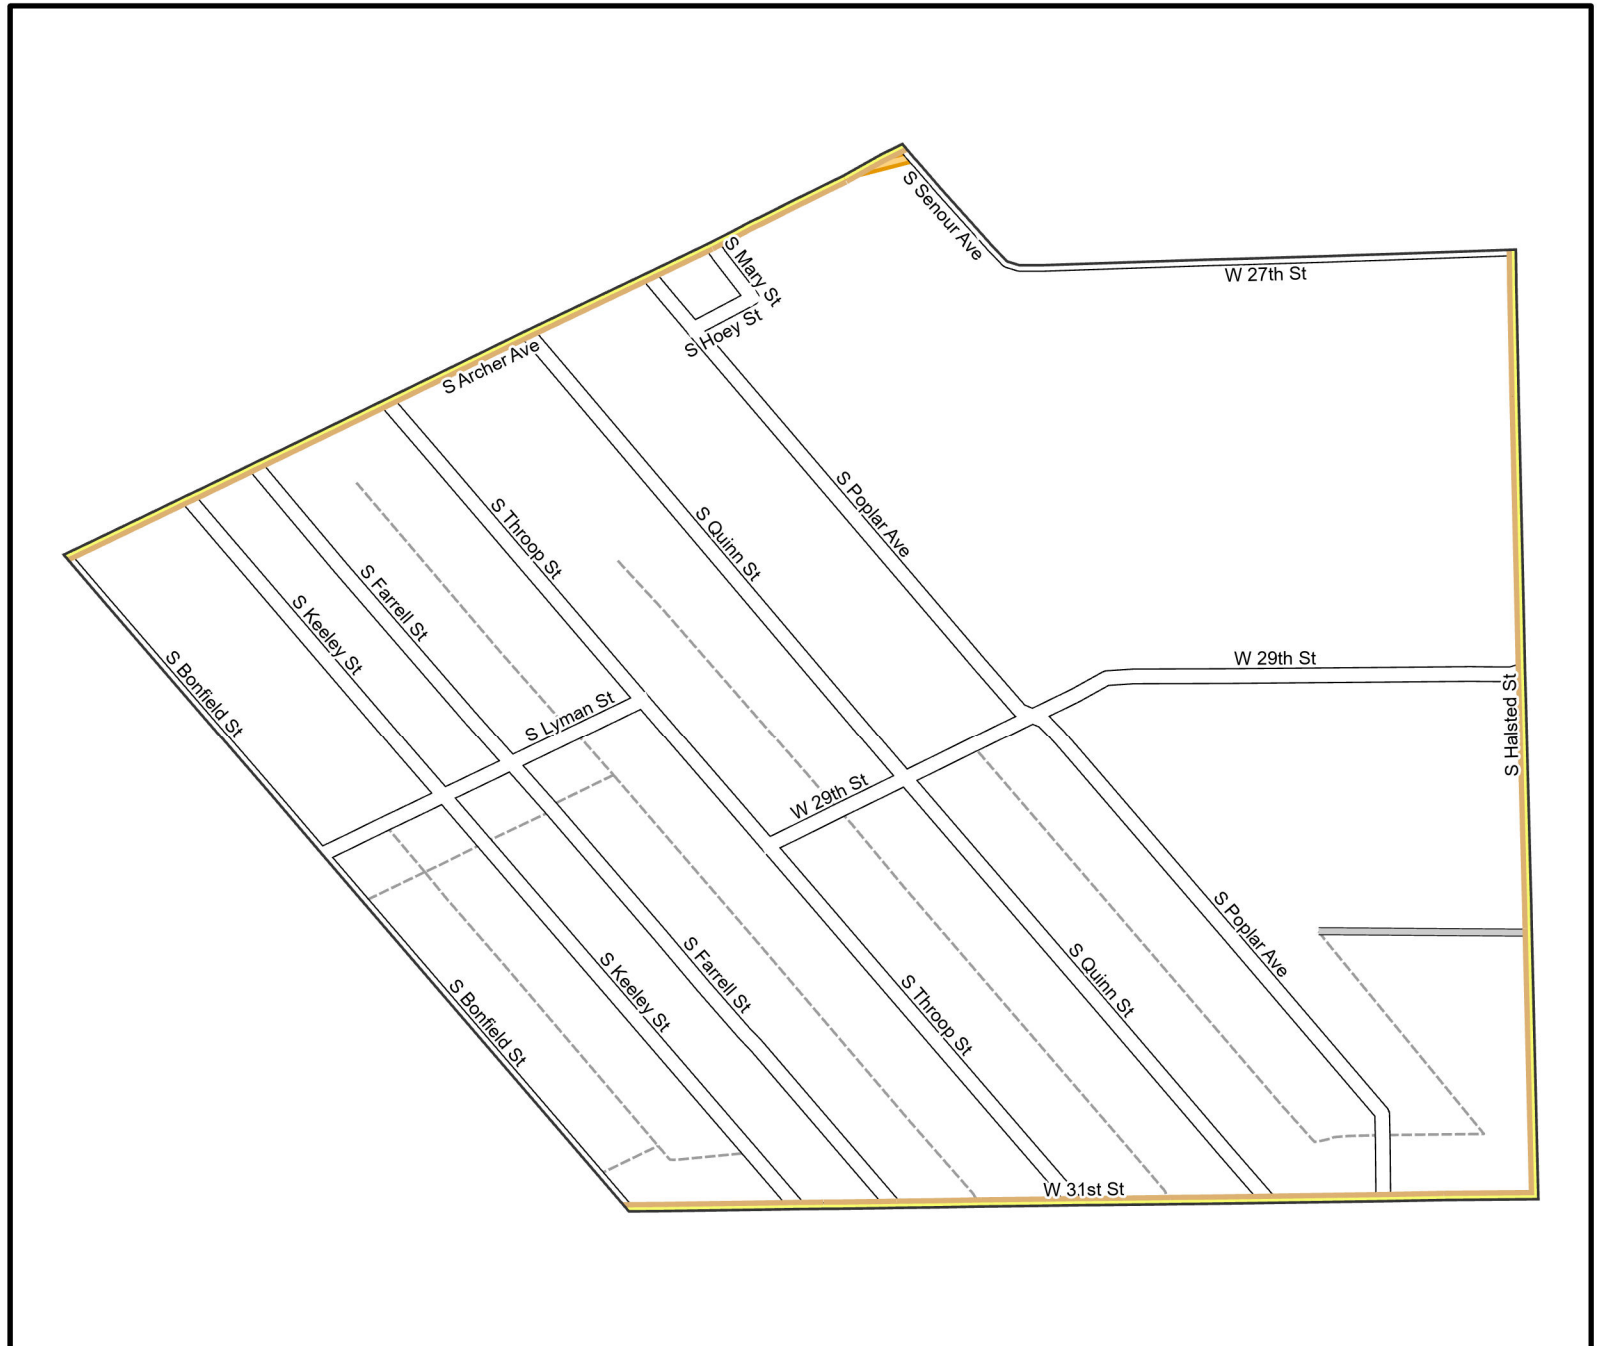

WARD 11 PCT 6

Legend

- Precincts
- Freeway
- Major Street
- Local Street
- Ramp
- Service Drive
- Alley
- Waterways
- Railroad

Board of Elections - City of
Chicago
69 W Washington, Suite 600,
Chicago, IL 60602
312-269-7900
www.chicagoelections.gov

Date: 1/31/2023