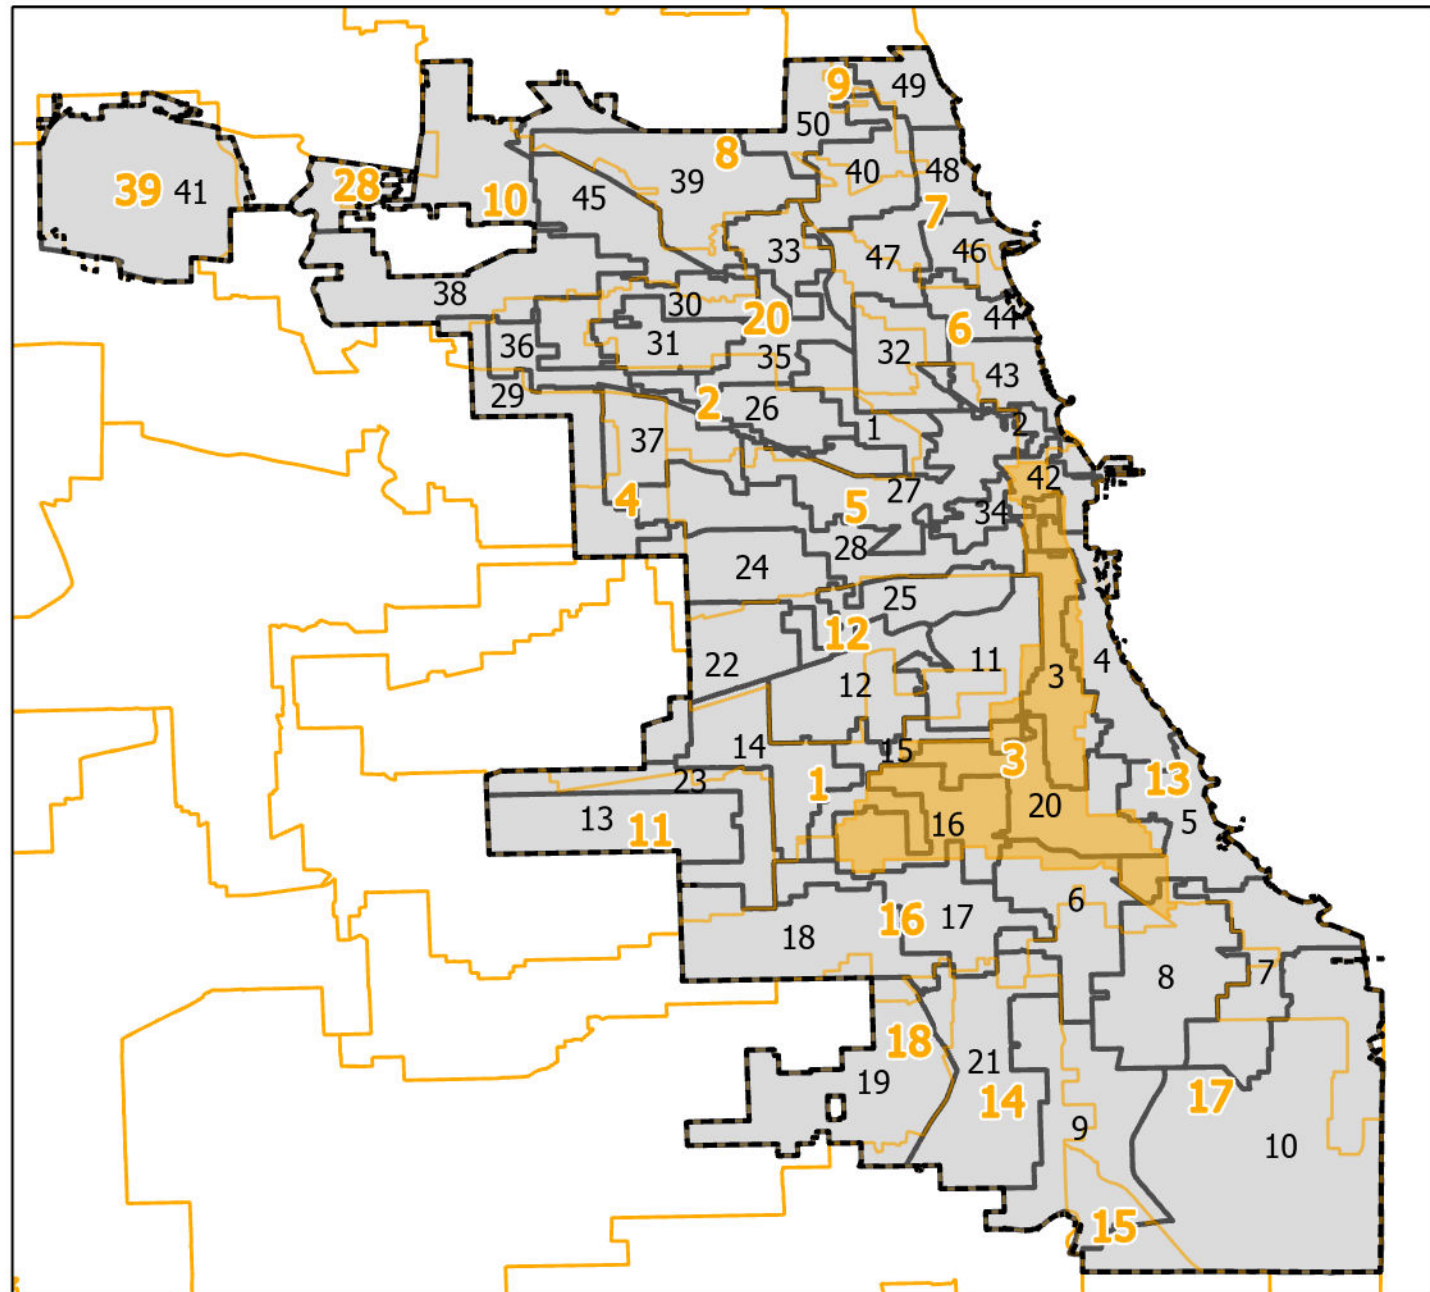

3rd District State Senate

Lying wholly or partially within the jurisdiction of the Board of Election Commissioners

Scale: 1:21,000

Board of Elections - City of Chicago
69 W Washington, Suite 600, Chicago, IL 60602
312-269-7900
www.chicagoelections.gov

These district maps are current as of December 28, 2021 and are subject to change due to pending litigation and/or future legislation, referenda or corrections. Please check periodically for updated maps

- Legend
- Chicago Boundary
 - State Senate Districts
 - Chicago Wards 2022