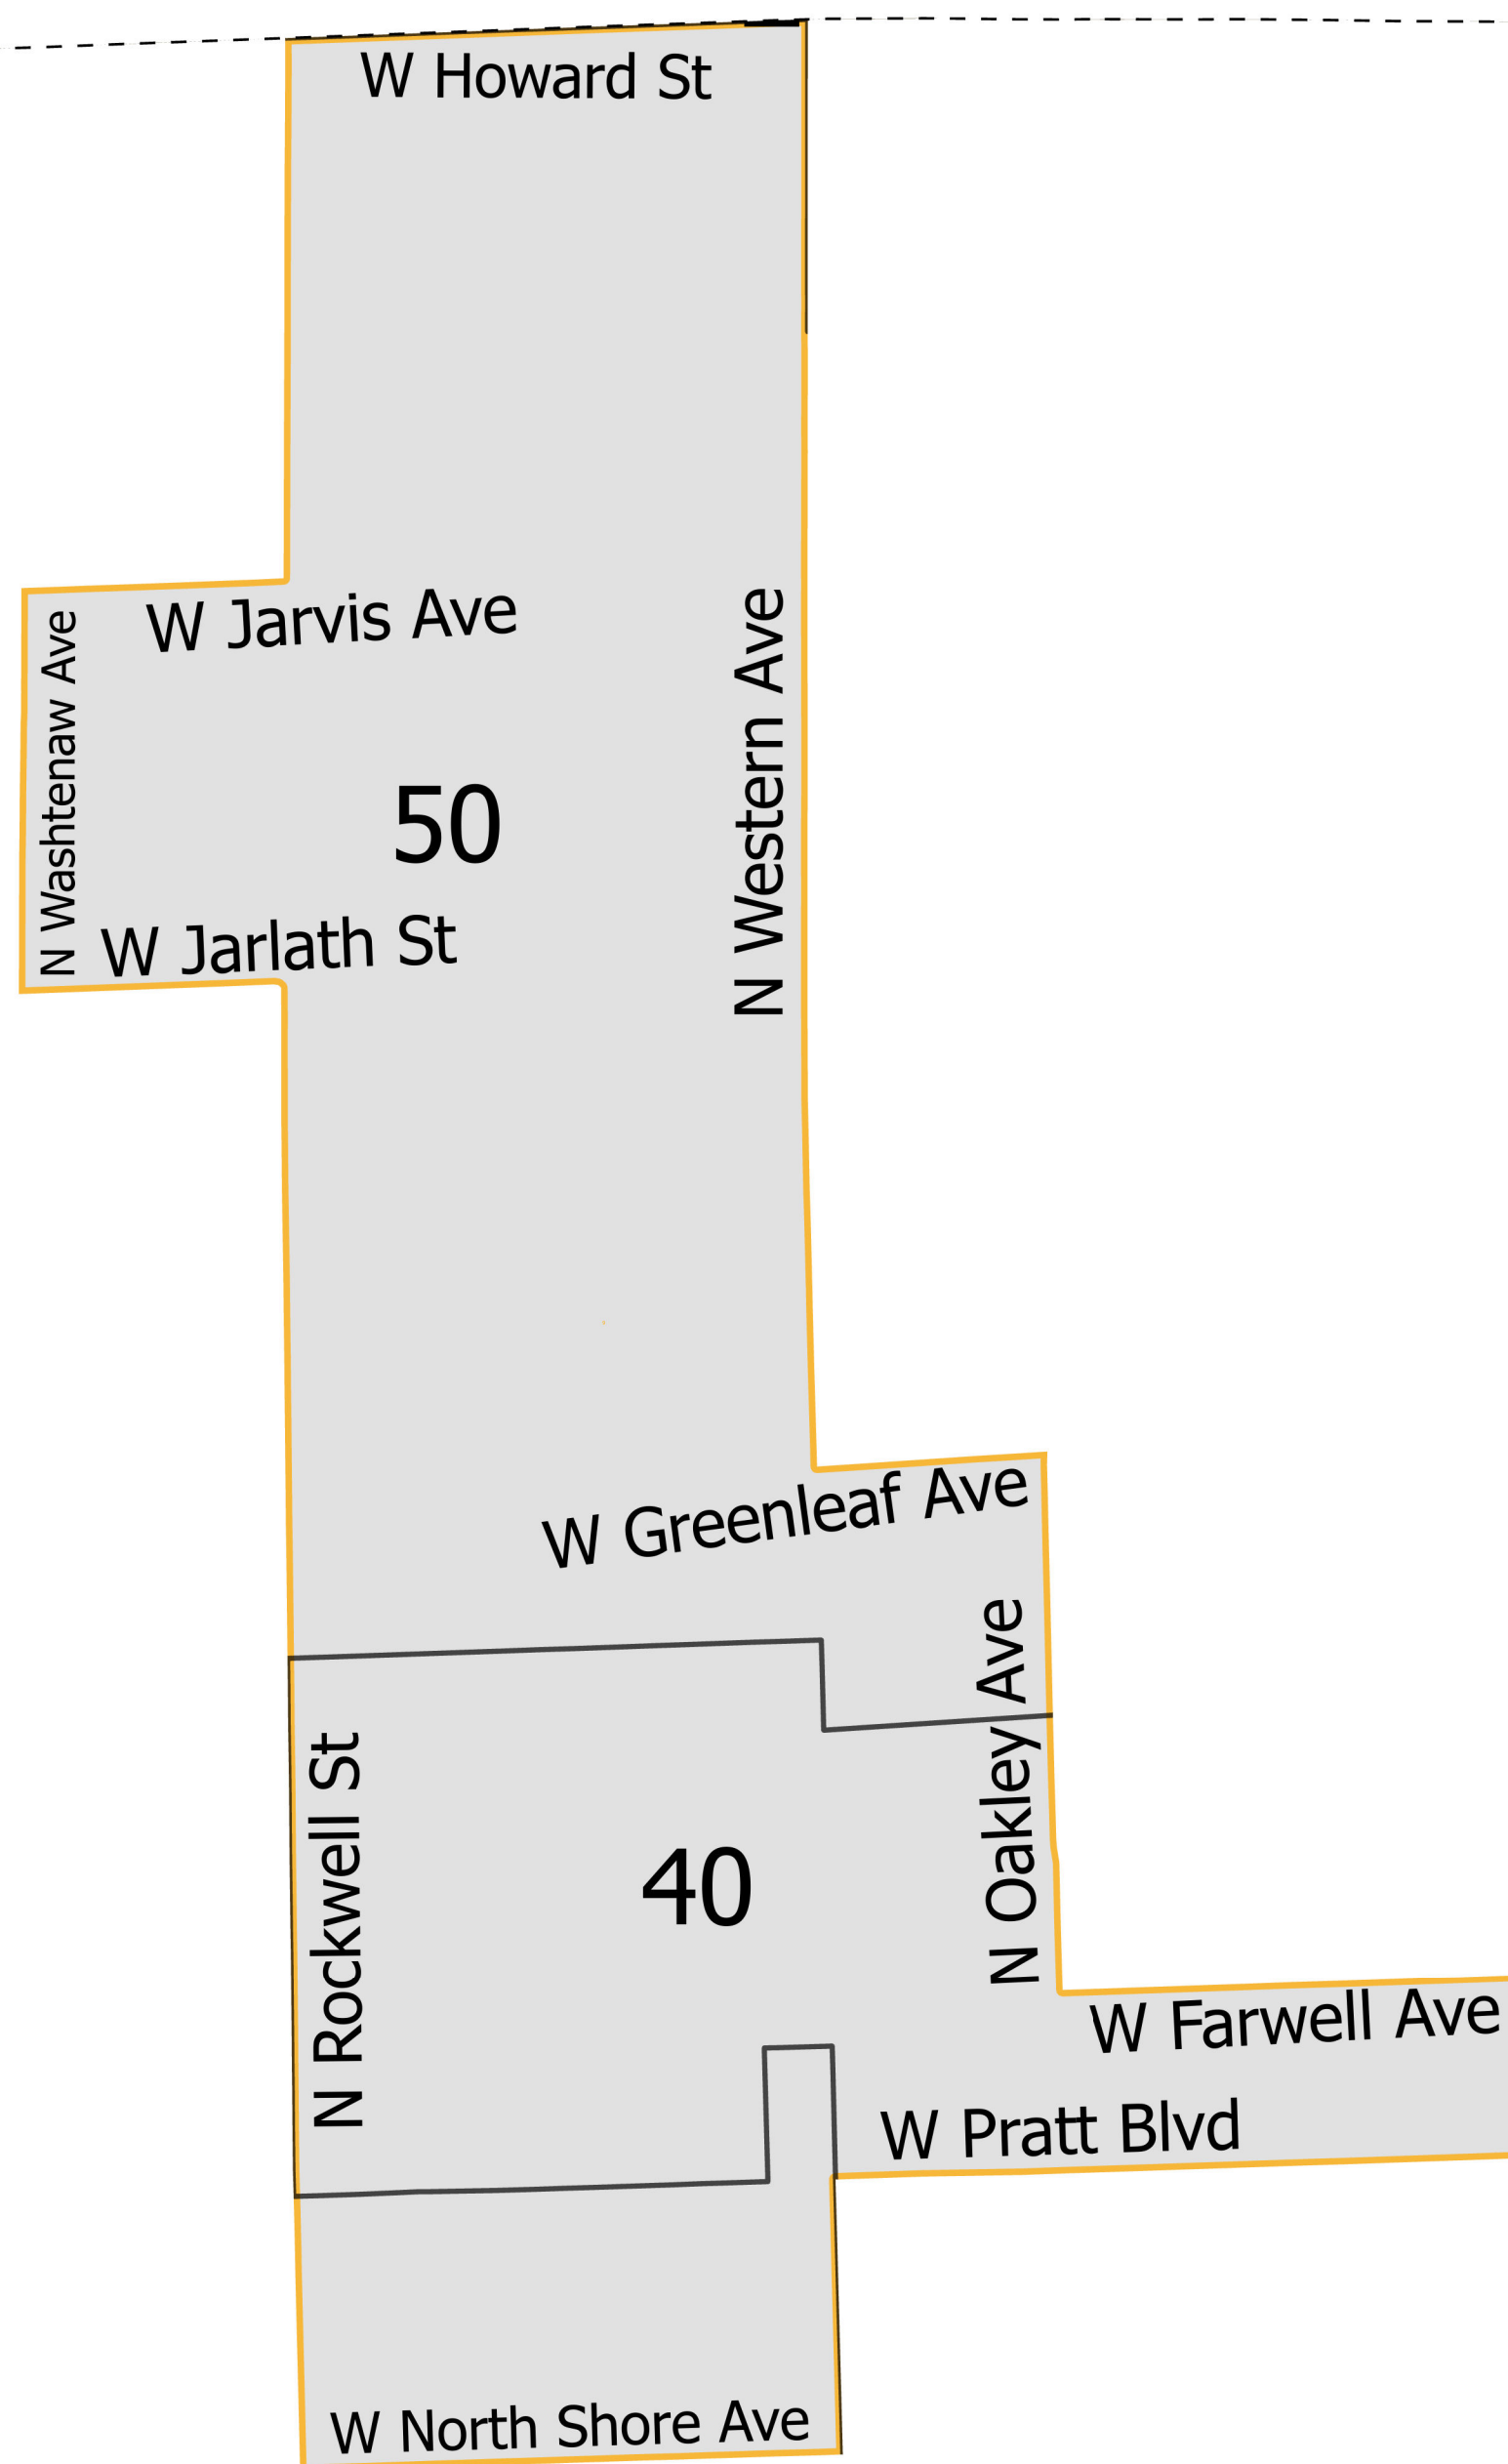

9th District State Senate

Lying wholly or partially within the
jurisdiction of the Board of Election
Commissioners

**These district maps are current as of
December 28, 2021 and are subject to
change due to pending litigation and/or
future legislation, referenda or
corrections. Please check periodically for
updated maps**

Scale: 1:5,500

Legend

- Chicago Boundary
- State Senate Districts
- Chicago Wards 2022

Board of Elections - City of Chicago
69 W Washington, Suite 600, Chicago, IL 60602
312-269-7900

www.chicagoelections.gov