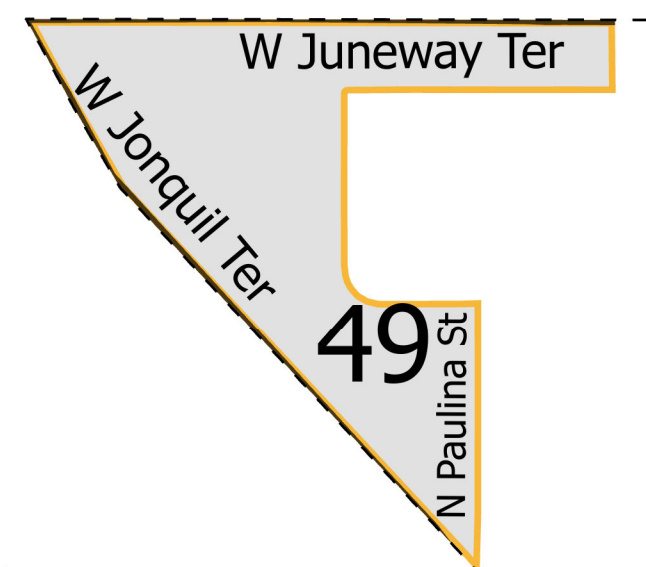

9th District State Senate

Lying wholly or partially within the
jurisdiction of the Board of Election
Commissioners

**These district maps are current as of
December 28, 2021 and are subject to
change due to pending litigation and/or
future legislation, referenda or
corrections. Please check periodically for
updated maps**

Scale: 1:5,500

Legend

- Chicago Boundary
- State Senate Districts
- Chicago Wards 2022

Board of Elections - City of Chicago
69 W Washington, Suite 600, Chicago, IL 60602
312-269-7900

www.chicagoelections.gov