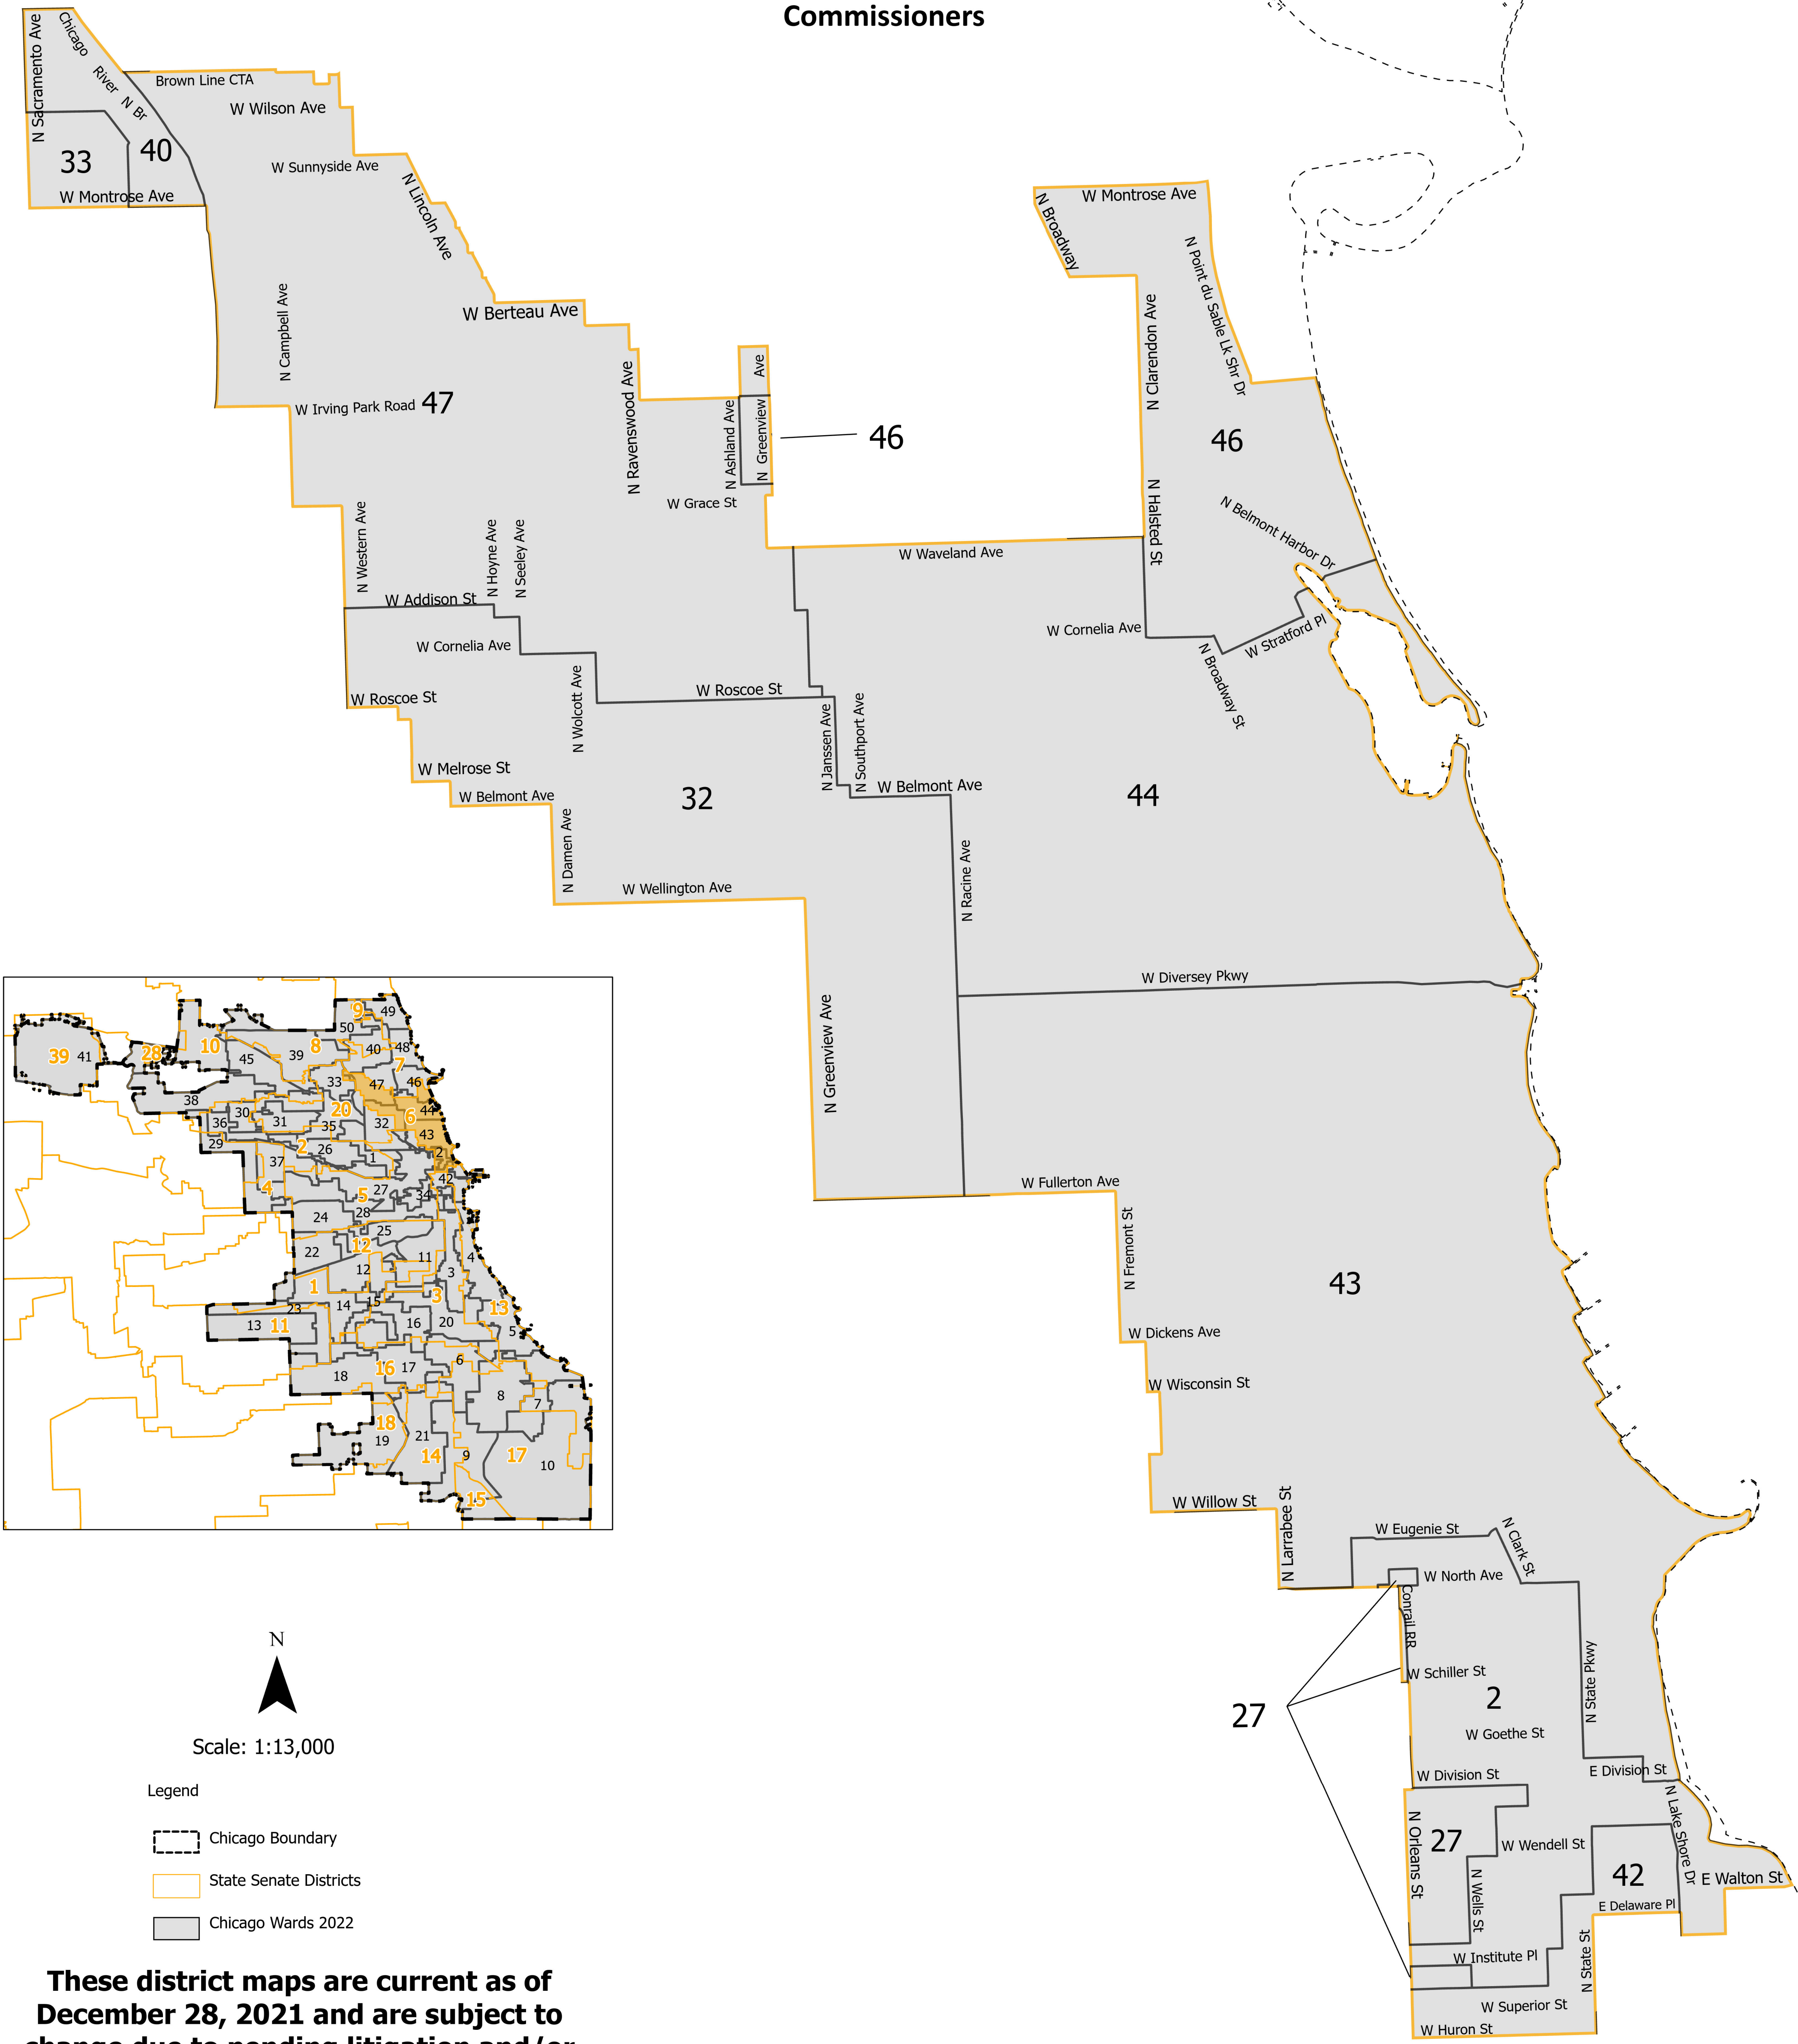

# 6th District State Senate

Lying wholly or partially within the  
jurisdiction of the Board of Election  
Commissioners

Scale: 1:13,000

- Legend
- Chicago Boundary
  - State Senate Districts
  - Chicago Wards 2022

**These district maps are current as of December 28, 2021 and are subject to change due to pending litigation and/or future legislation, referenda or corrections. Please check periodically for updated maps**