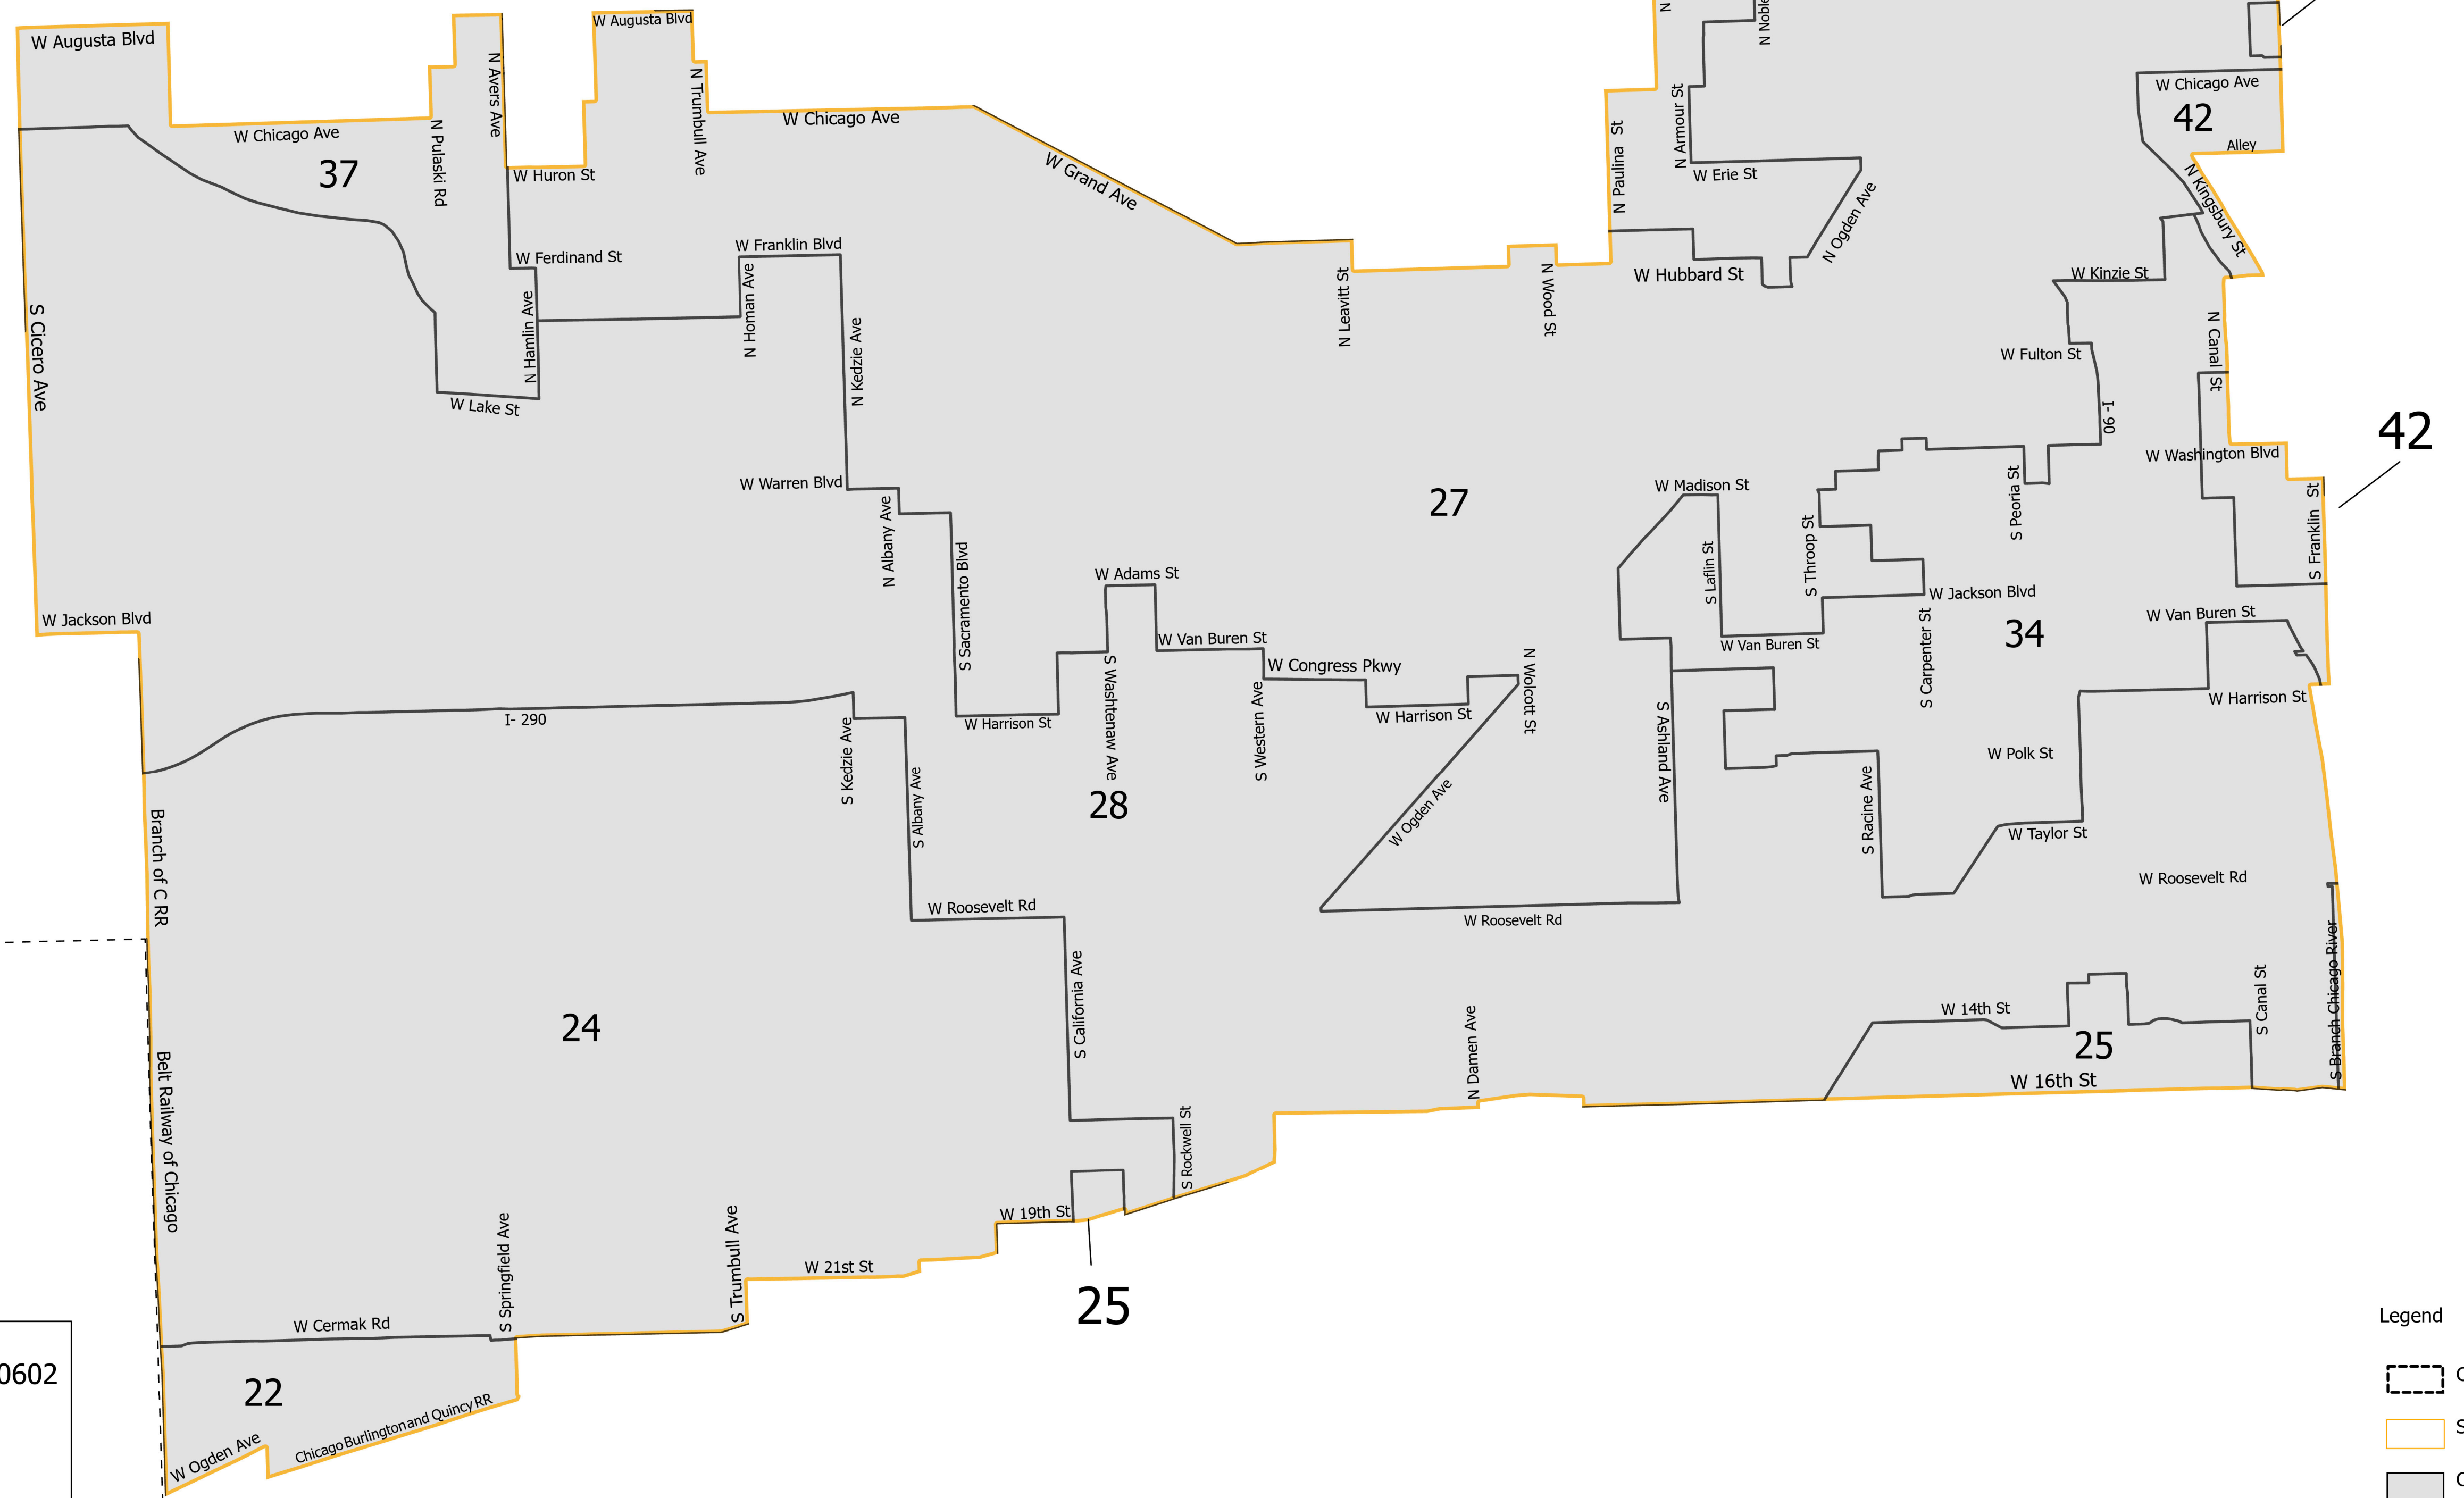

5th District State Senate

Lying wholly or partially within the jurisdiction of the Board of Election Commissioners

These district maps are current as of December 28, 2021 and are subject to change due to pending litigation and/or future legislation, referenda or corrections. Please check periodically for updated maps

N
Scale: 1:16,000

Board of Elections - City of Chicago
69 W Washington, Suite 600, Chicago, IL 60602
312-269-7900
www.chicagoelections.gov

- Legend
- Chicago Boundary
 - State Senate Districts
 - Chicago Wards 2022