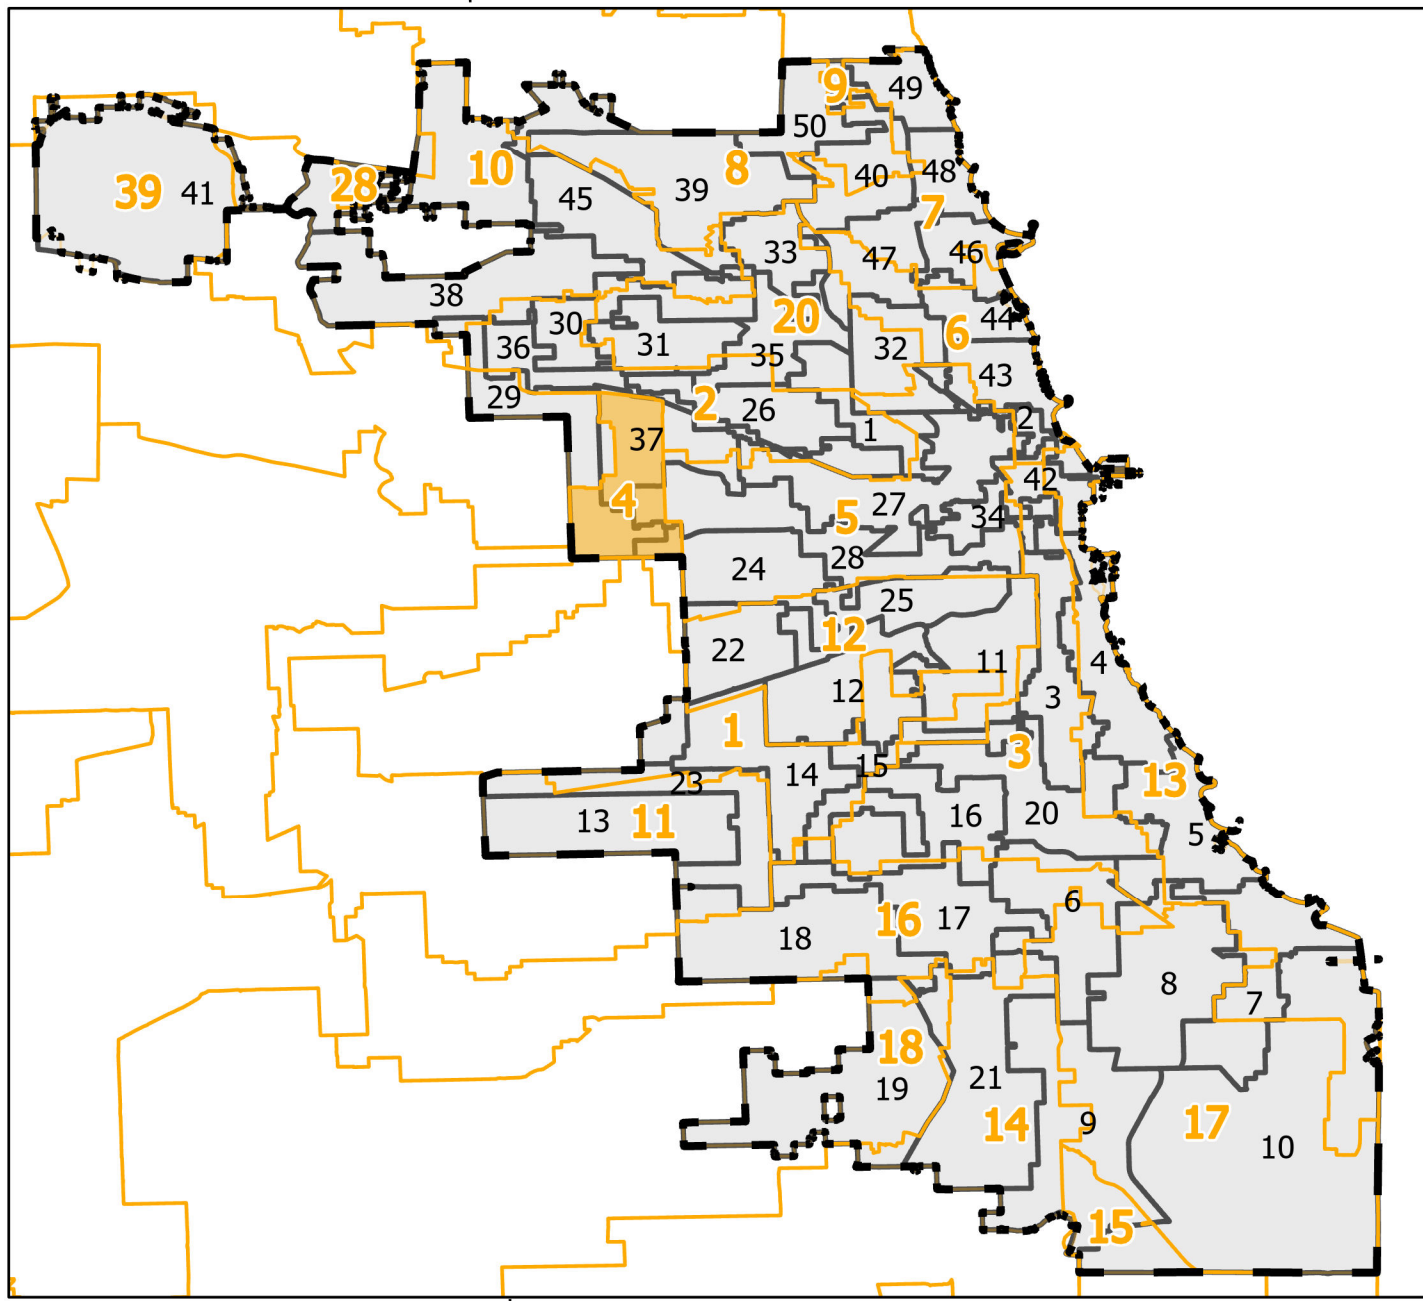

4th District State Senate

Lying wholly or partially within the
jurisdiction of the Board of Election
Commissioners

Board of Elections - City of Chicago
69 W Washington, Suite 600, Chicago, IL 60602
312-269-7900
www.chicagoelections.gov

These district maps are current as of
December 28, 2021 and are subject to
change due to pending litigation and/or
future legislation, referenda or
corrections. Please check periodically for
updated maps

Legend

- Chicago Boundary
- State Senate Districts
- Chicago Wards 2022