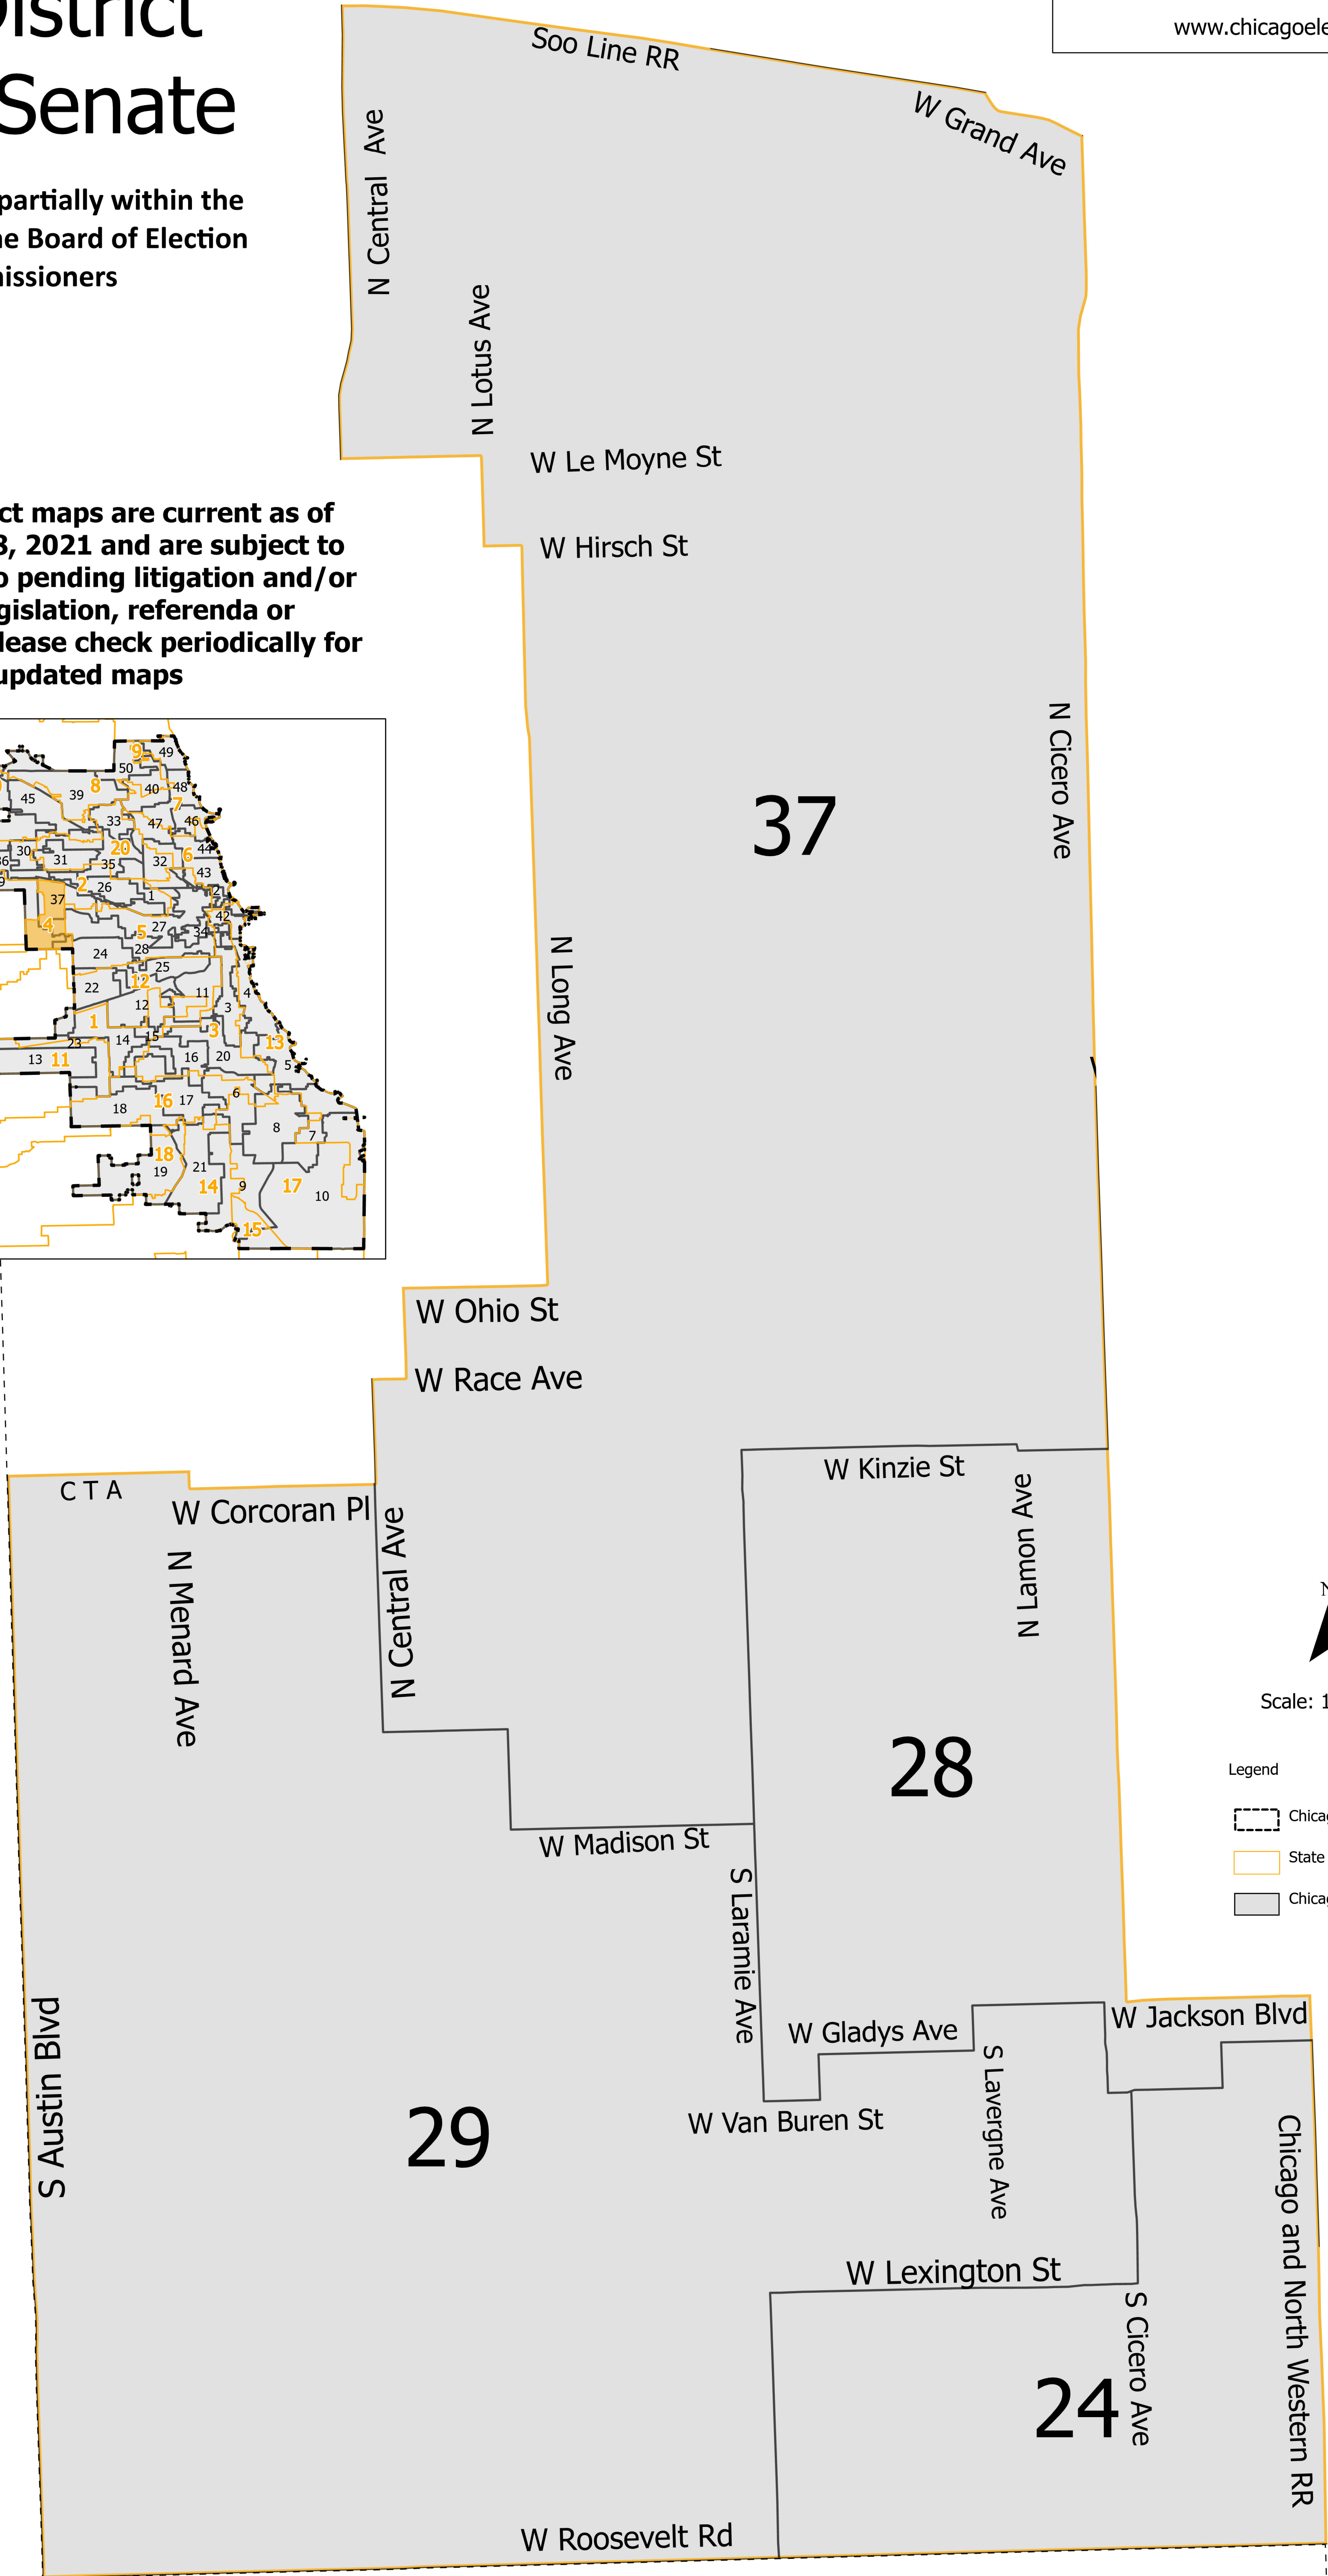

These district maps are current as of
December 28, 2021 and are subject to
change due to pending litigation and/or
future legislation, referenda or
corrections. Please check periodically for
updated maps

Legend

- Chicago Boundary
- State Senate Districts
- Chicago Wards 2022