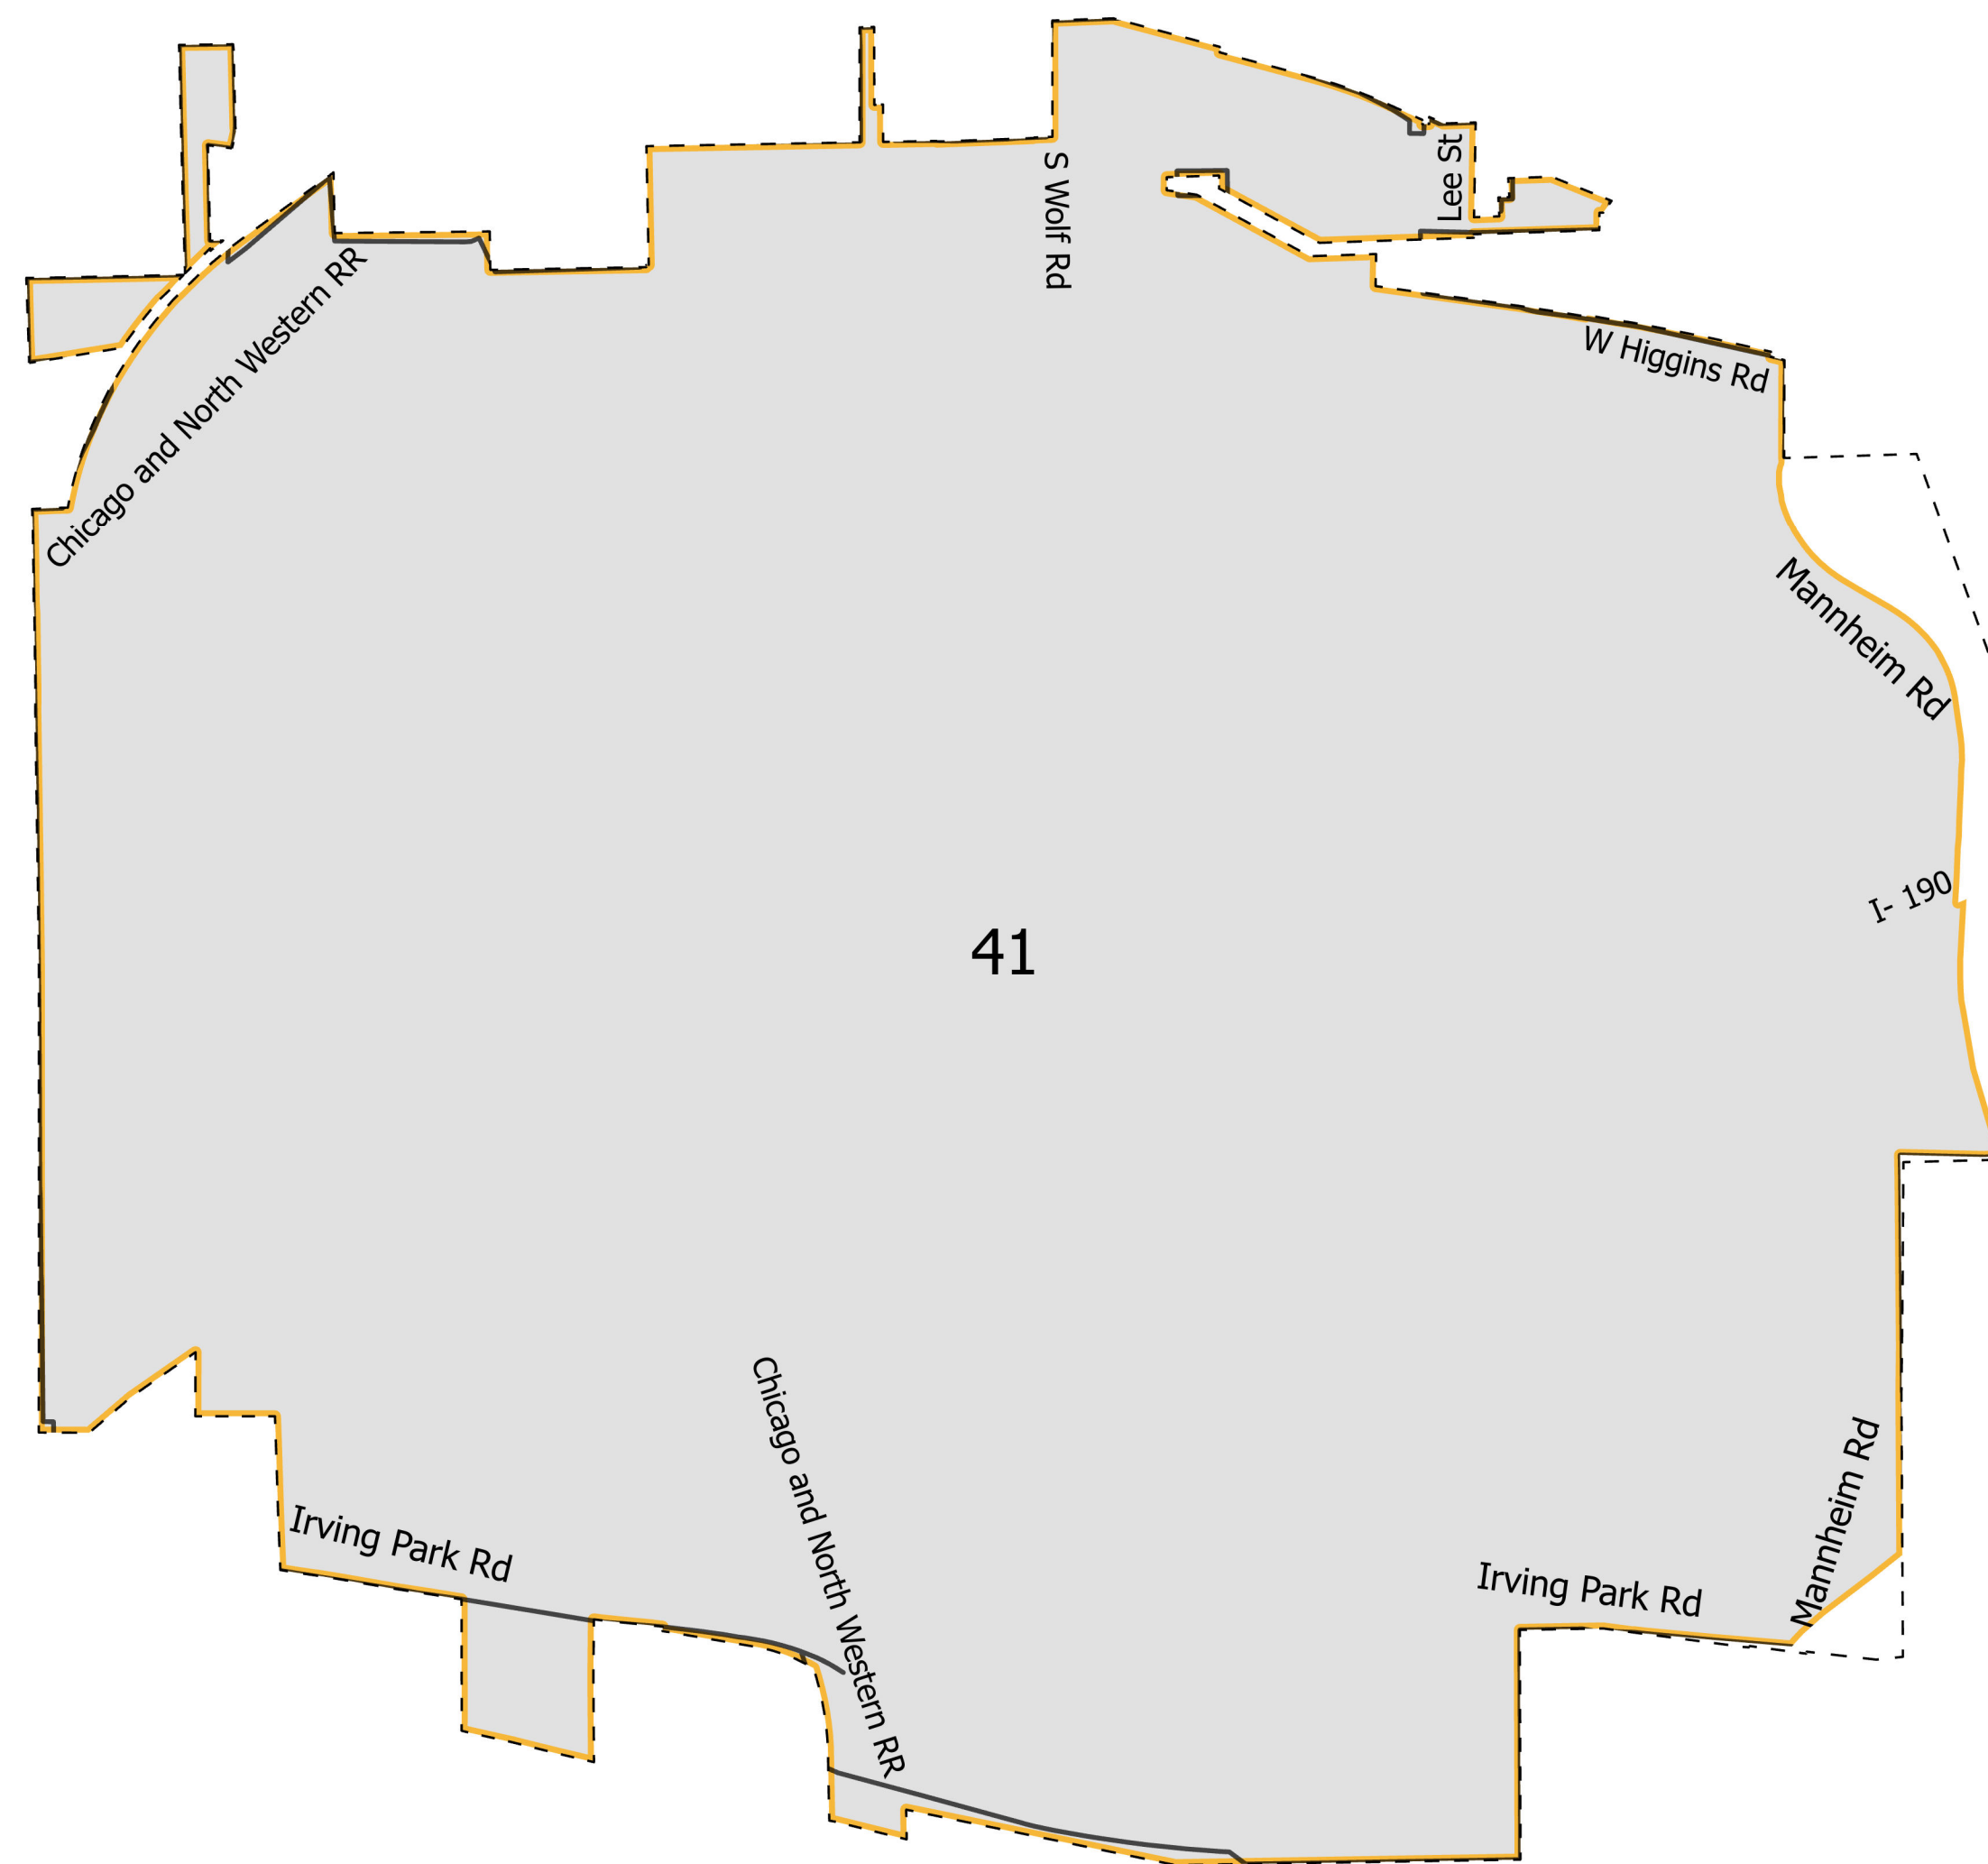

39th District State Senate

Lying wholly or partially within the
jurisdiction of the Board of Election
Commissioners

**These district maps are current as of
December 28, 2021 and are subject to
change due to pending litigation and/or
future legislation, referenda or
corrections. Please check periodically for
updated maps**

Board of Elections - City of Chicago
69 W Washington, Suite 600, Chicago, IL 60602
312-269-7900
www.chicagoelections.gov

- Legend
- Chicago Boundary
 - State Senate Districts
 - Chicago Wards 2022

Scale: 1:24,000