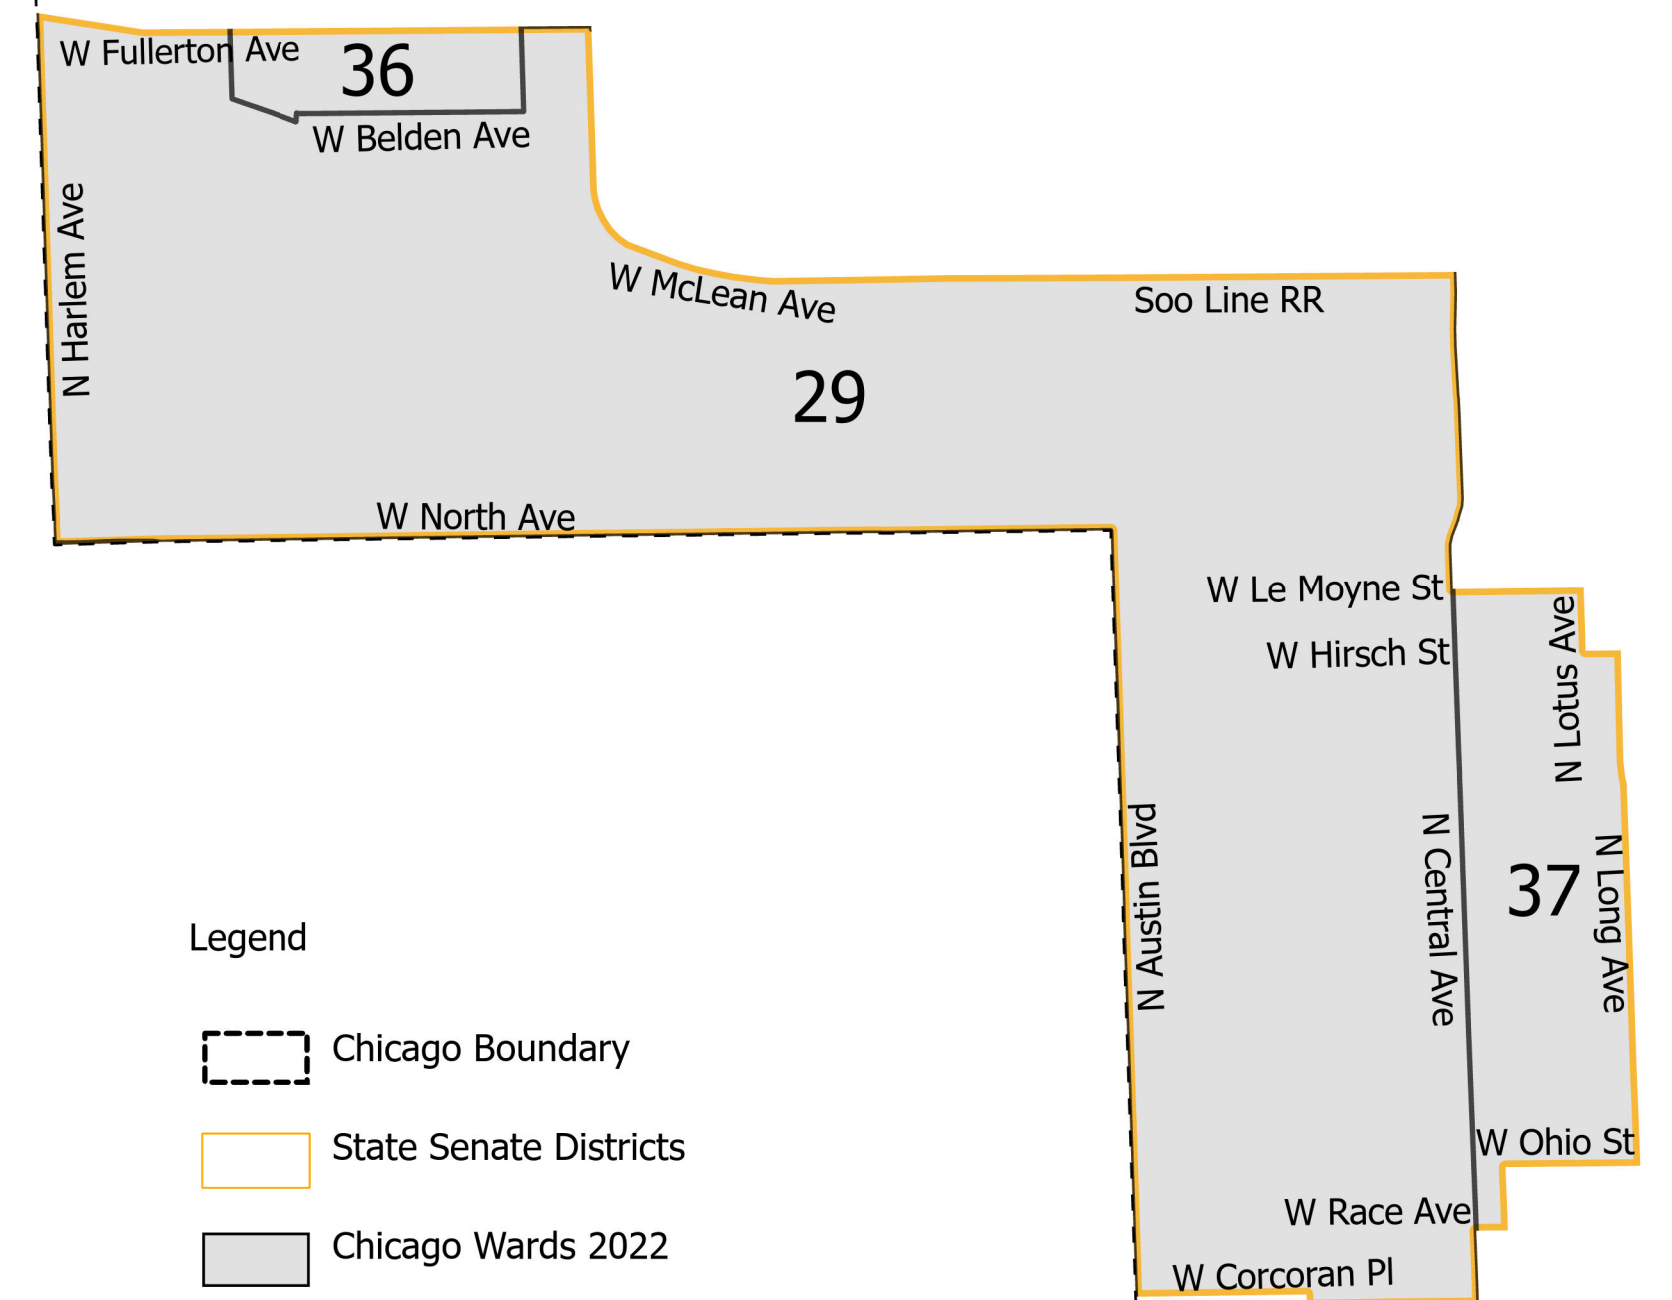

39th District State Senate

Lying wholly or partially within the
jurisdiction of the Board of Election
Commissioners

**These district maps are current as of
December 28, 2021 and are subject to
change due to pending litigation and/or
future legislation, referenda or
corrections. Please check periodically for
updated maps**

Board of Elections - City of Chicago
69 W Washington, Suite 600, Chicago, IL 60602
312-269-7900
www.chicagoelections.gov

- Legend
- Chicago Boundary
 - State Senate Districts
 - Chicago Wards 2022

Scale: 1:24,000