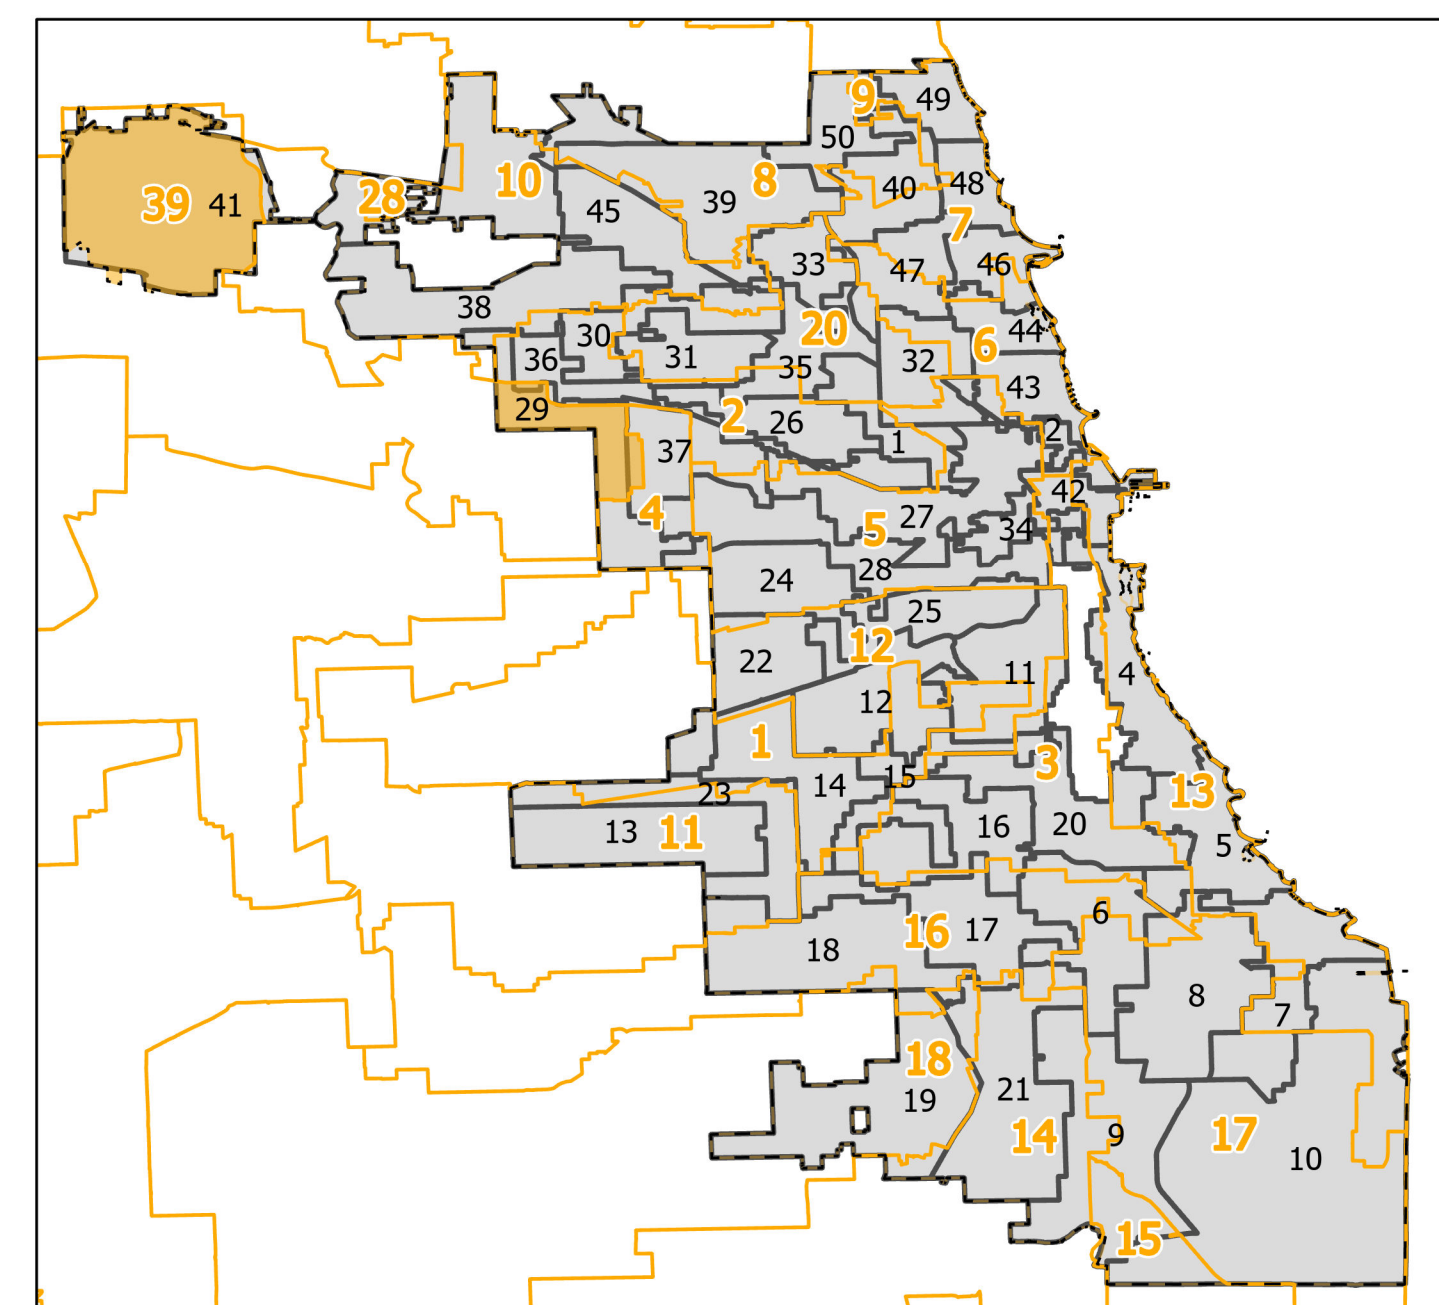

39th District State Senate

Lying wholly or partially within the
jurisdiction of the Board of Election
Commissioners

**These district maps are current as of
December 28, 2021 and are subject to
change due to pending litigation and/or
future legislation, referenda or
corrections. Please check periodically for
updated maps**

Board of Elections - City of Chicago
69 W Washington, Suite 600, Chicago, IL 60602
312-269-7900
www.chicagoelections.gov

- Legend
- Chicago Boundary
 - State Senate Districts
 - Chicago Wards 2022

Scale: 1:24,000