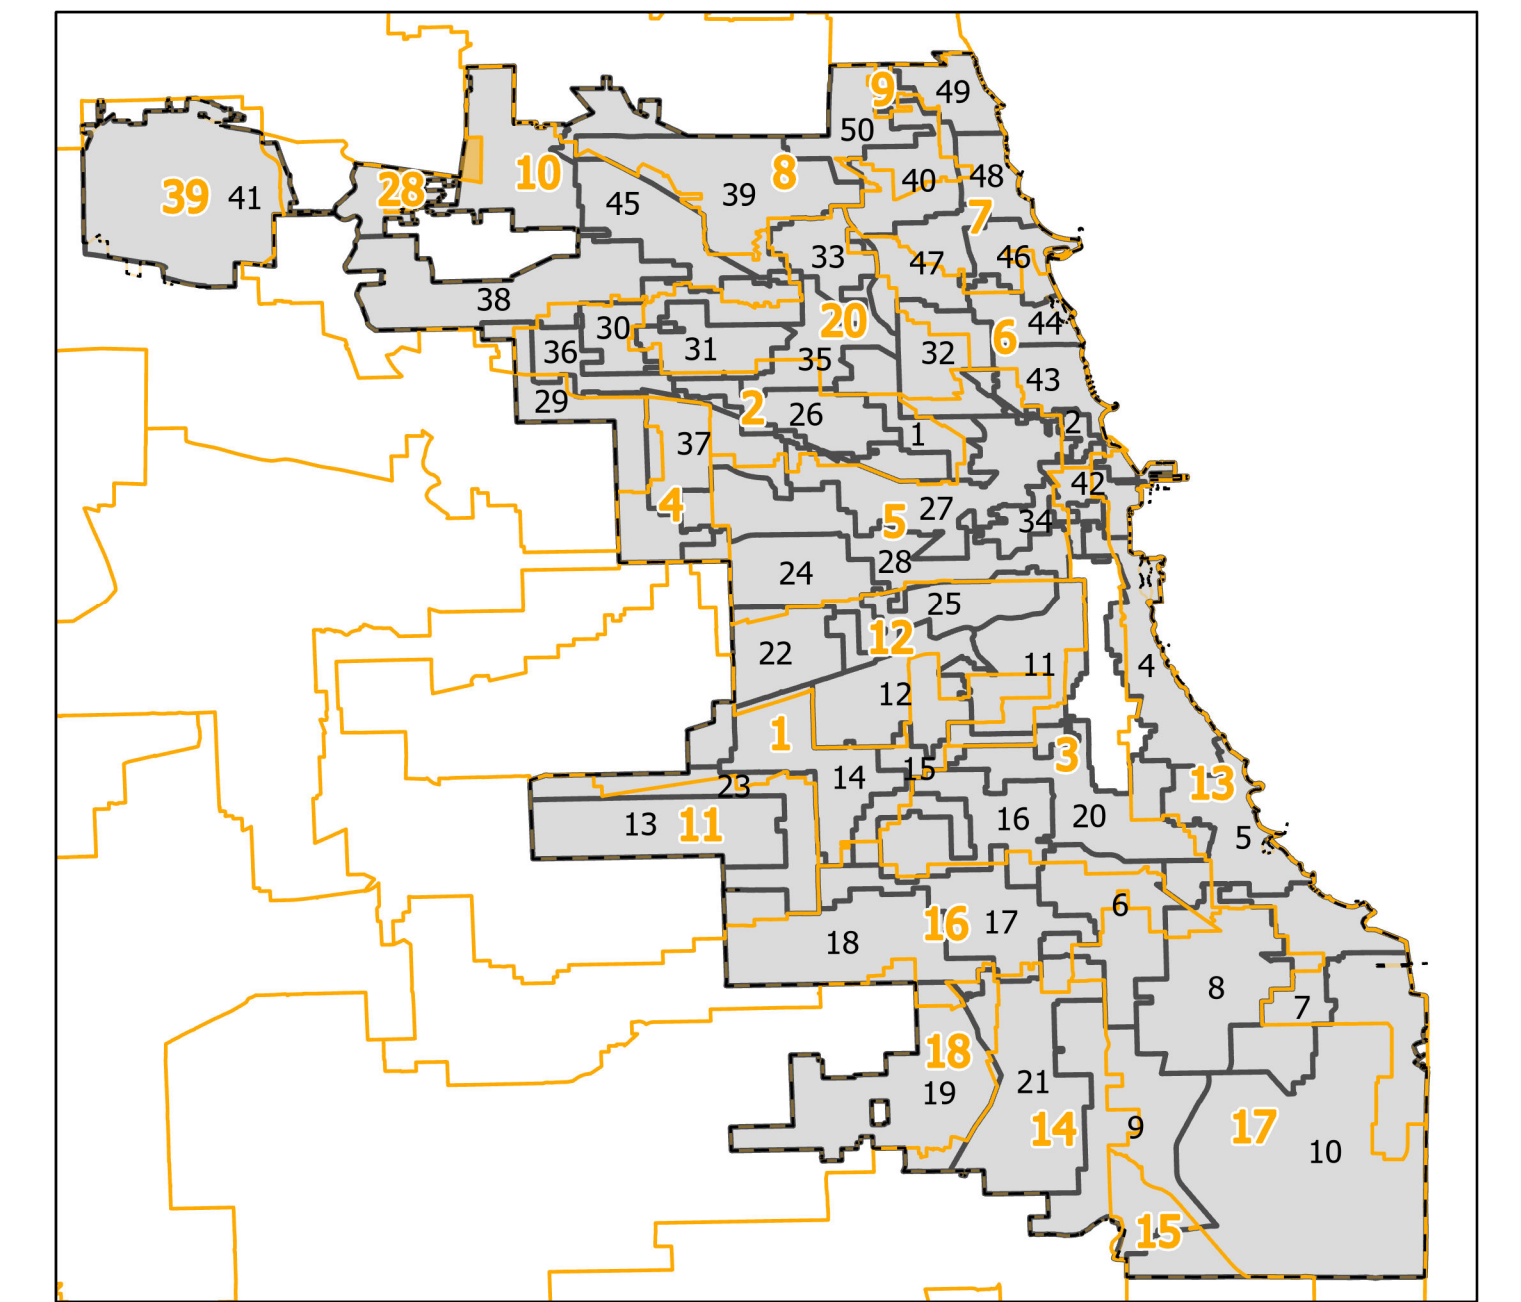

28th District State Senate

Lying wholly or partially within the jurisdiction of the Board of Election Commissioners

These district maps are current as of December 28, 2021 and are subject to change due to pending litigation and/or future legislation, referenda or corrections. Please check periodically for updated maps

Board of Elections - City of Chicago
69 W Washington, Suite 600, Chicago, IL 60602
312-269-7900
www.chicagoelections.gov

- Legend
- Chicago Boundary
 - State Senate Districts
 - Chicago Wards 2022

Scale: 1:7,000