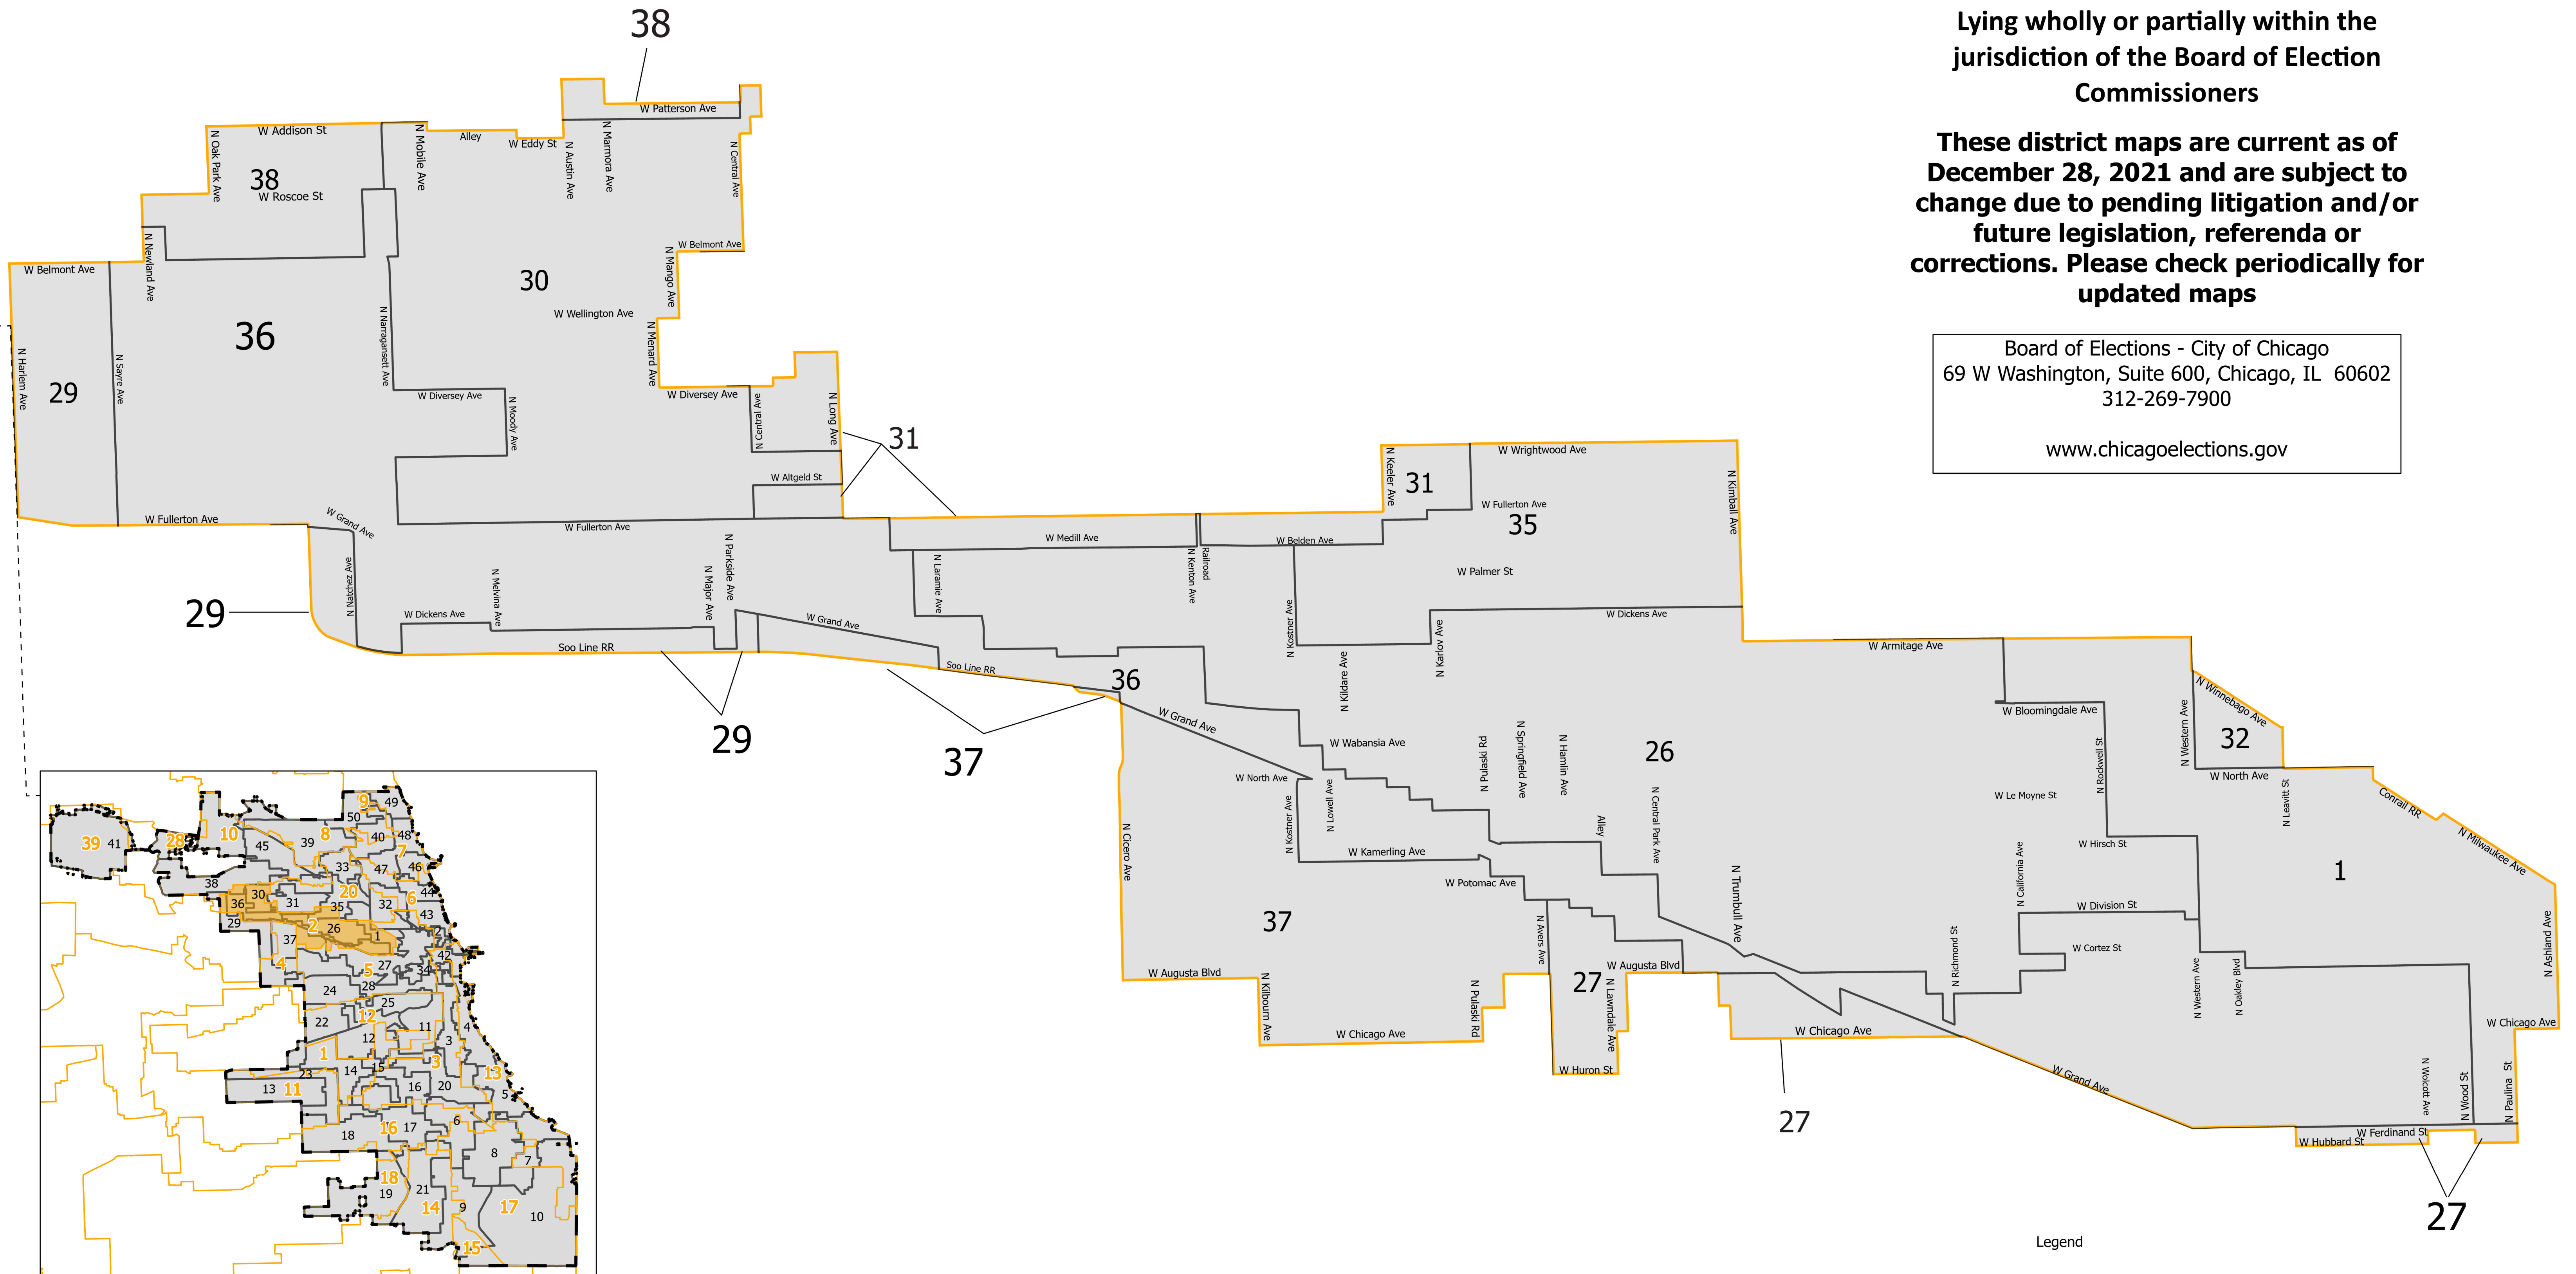

2nd District State Senate

Lying wholly or partially within the
jurisdiction of the Board of Election
Commissioners

**These district maps are current as of
December 28, 2021 and are subject to
change due to pending litigation and/or
future legislation, referenda or
corrections. Please check periodically for
updated maps**

Board of Elections - City of Chicago
69 W Washington, Suite 600, Chicago, IL 60602
312-269-7900
www.chicagoelections.gov

Scale: 1:18,000

Legend

- Chicago Boundary
- State Senate Districts
- Chicago Wards 2022