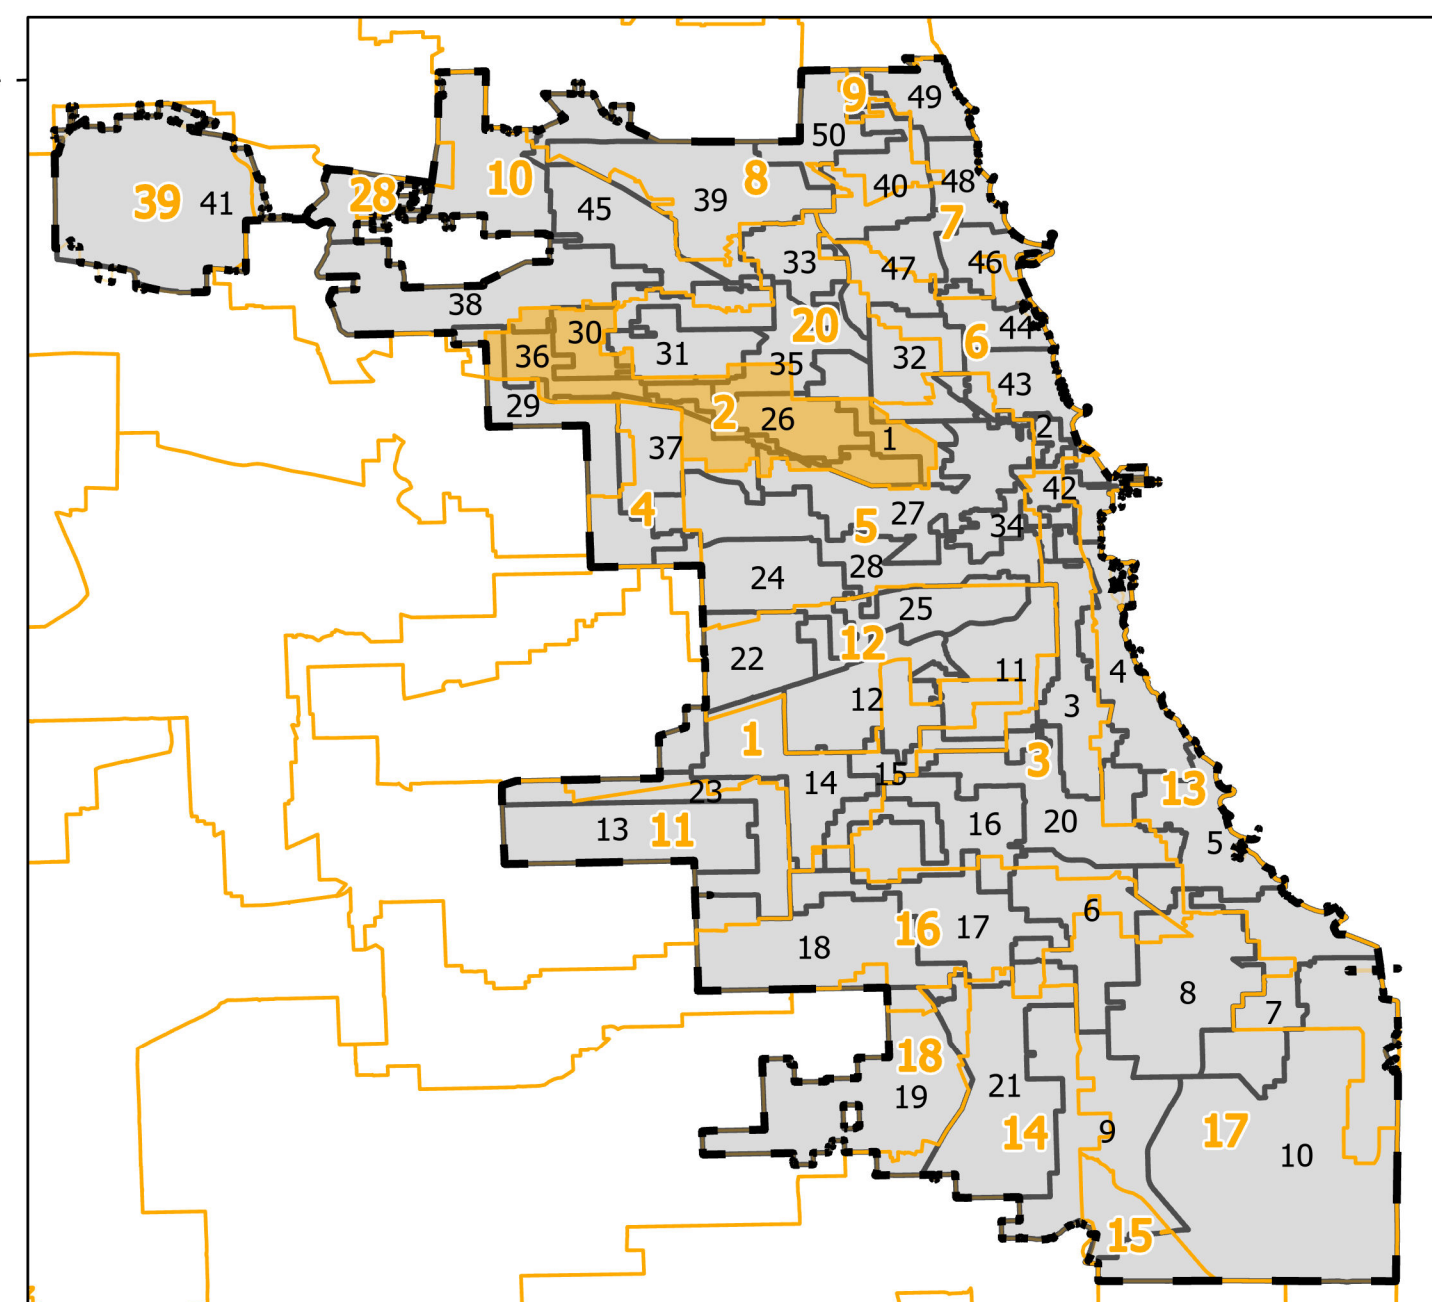

2nd District State Senate

Lying wholly or partially within the
jurisdiction of the Board of Election
Commissioners

**These district maps are current as of
December 28, 2021 and are subject to
change due to pending litigation and/or
future legislation, referenda or
corrections. Please check periodically for
updated maps**

Board of Elections - City of Chicago
69 W Washington, Suite 600, Chicago, IL 60602
312-269-7900
www.chicagoelections.gov

Scale: 1:18,000

Legend

- Chicago Boundary
- State Senate Districts
- Chicago Wards 2022