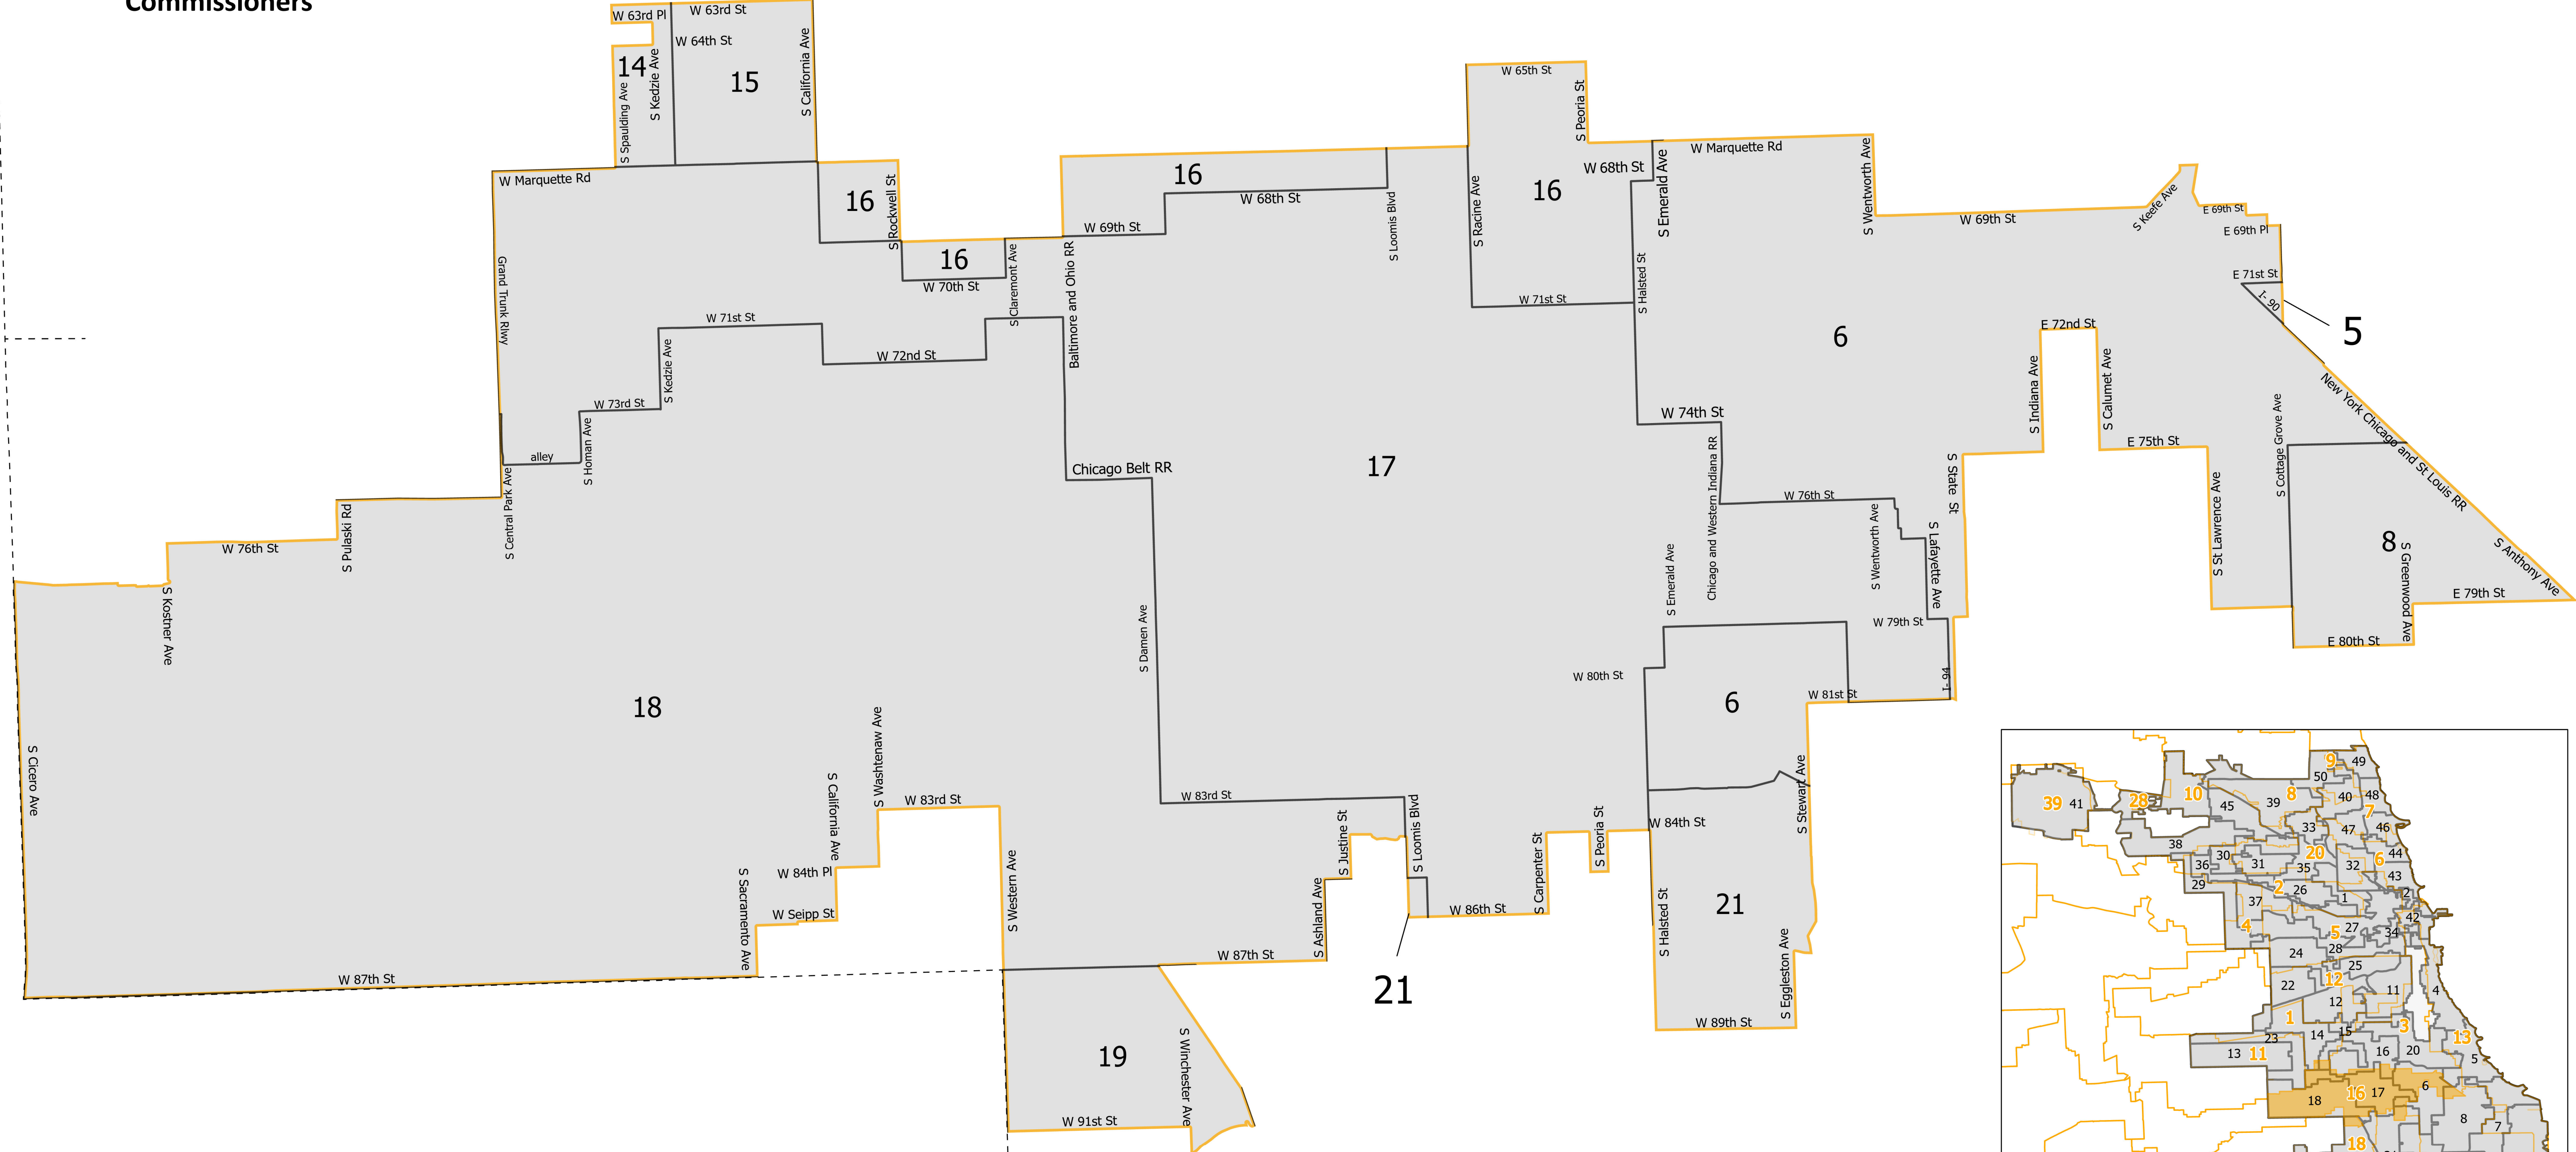

16th District State Senate

Lying wholly or partially within the jurisdiction of the Board of Election Commissioners

N
Scale: 1:15,000

These district maps are current as of December 28, 2021 and are subject to change due to pending litigation and/or future legislation, referenda or corrections. Please check periodically for updated maps

Board of Elections - City of Chicago
69 W Washington, Suite 600, Chicago, IL 60602
312-269-7900
www.chicagoelections.gov

- Legend
- Chicago Boundary
- State Senate Districts
- Chicago Wards 2022