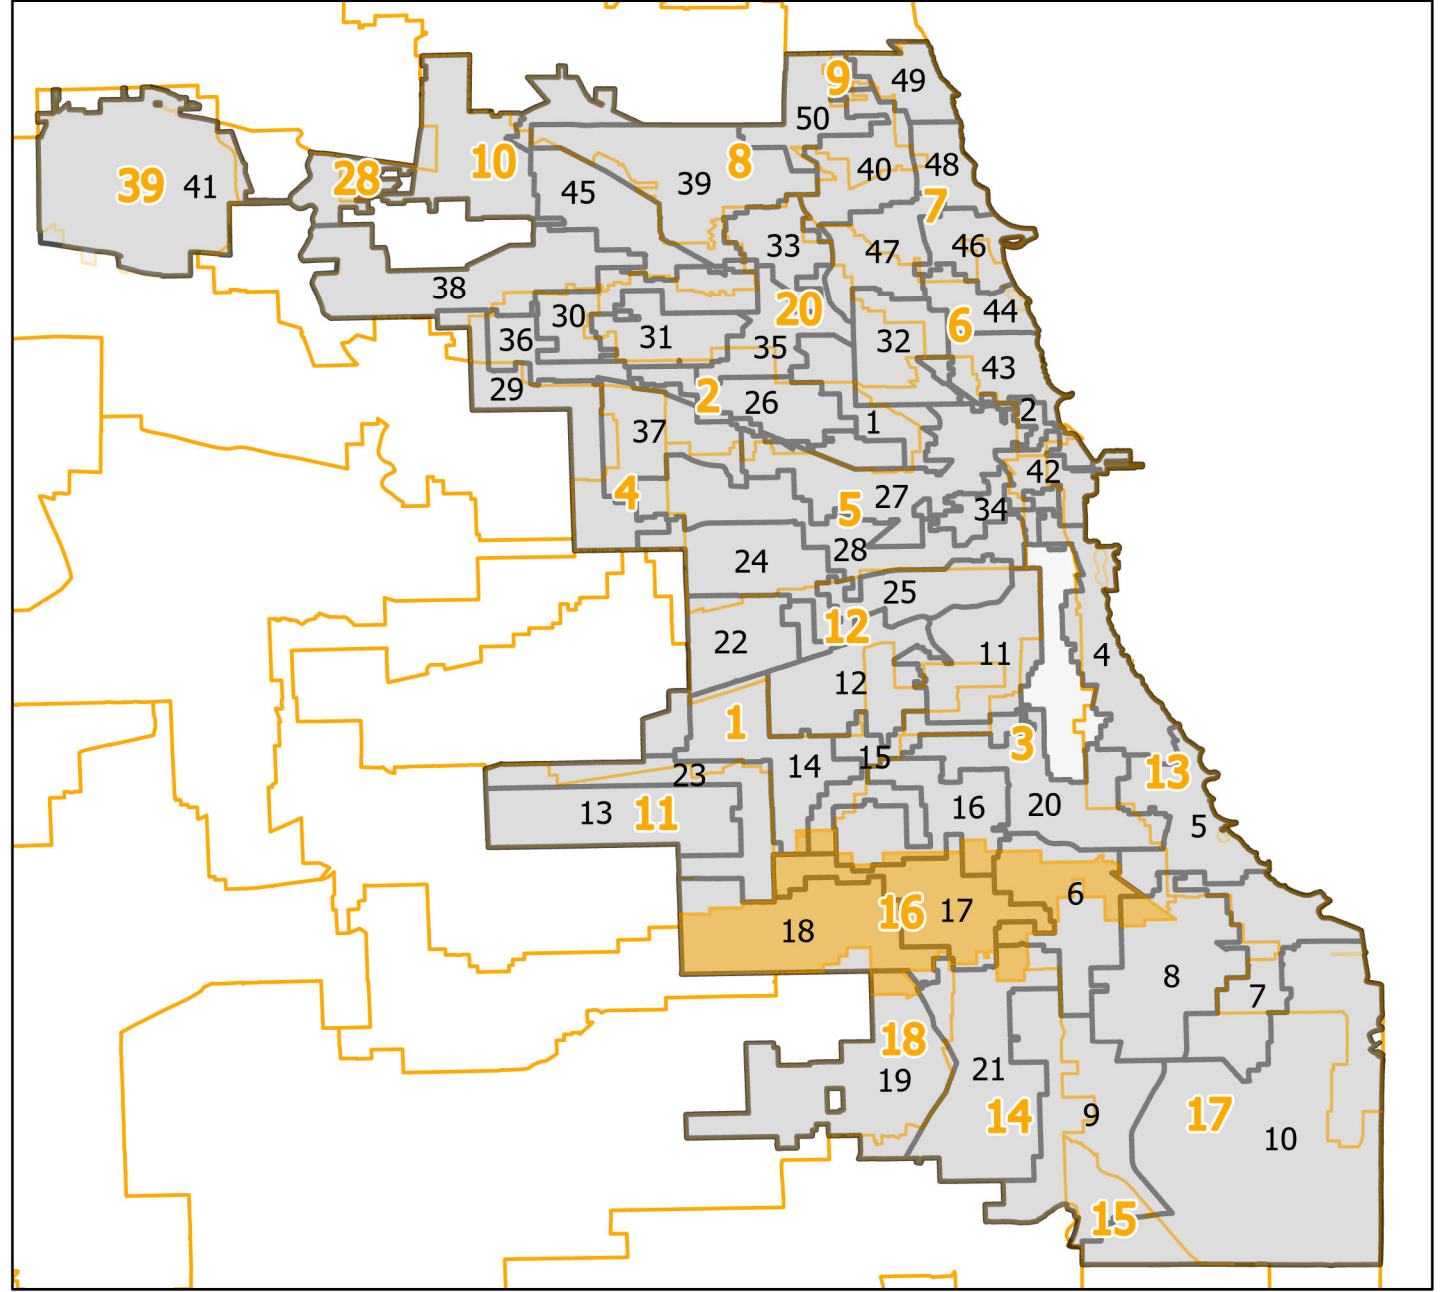

16th District State Senate

Lying wholly or partially within the jurisdiction of the Board of Election Commissioners

N
Scale: 1:15,000

These district maps are current as of December 28, 2021 and are subject to change due to pending litigation and/or future legislation, referenda or corrections. Please check periodically for updated maps

Board of Elections - City of Chicago
69 W Washington, Suite 600, Chicago, IL 60602
312-269-7900
www.chicagoelections.gov

- Legend
- Chicago Boundary
- State Senate Districts
- Chicago Wards 2022