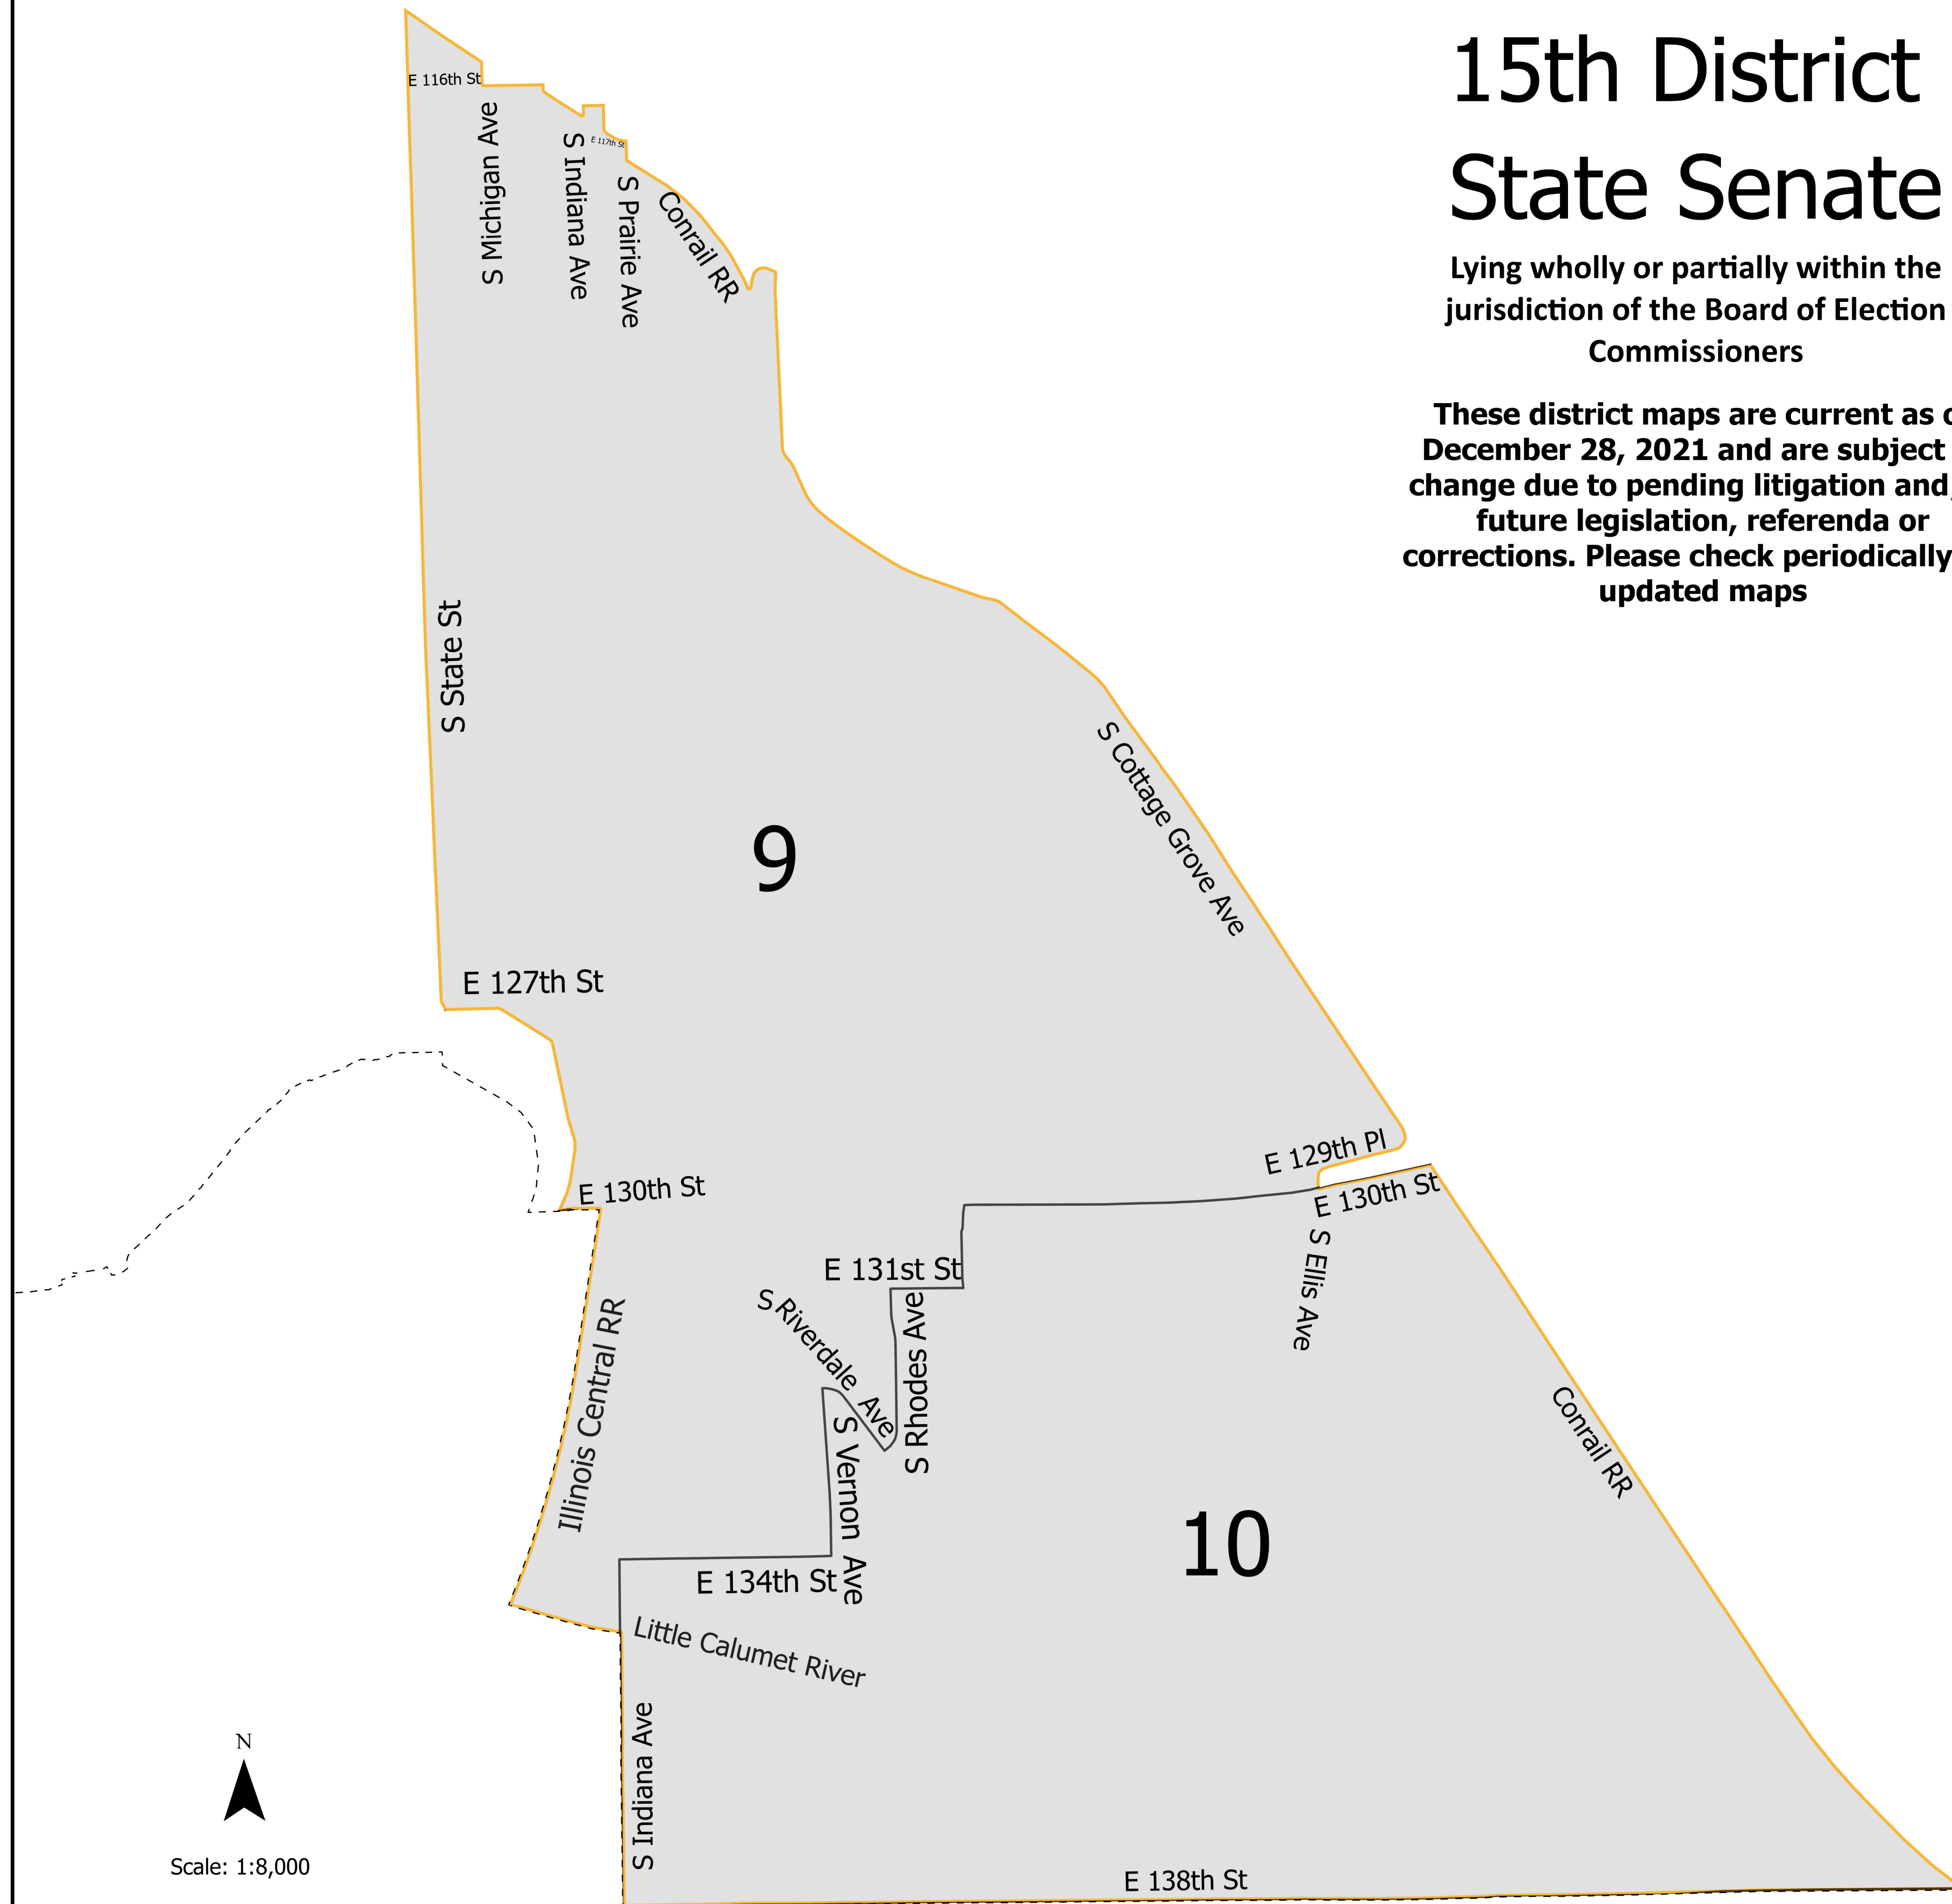

# 15th District State Senate

Lying wholly or partially within the  
jurisdiction of the Board of Election  
Commissioners

**These district maps are current as of  
December 28, 2021 and are subject to  
change due to pending litigation and/or  
future legislation, referenda or  
corrections. Please check periodically for  
updated maps**

Board of Elections - City of Chicago  
69 W Washington, Suite 600, Chicago, IL 60602  
312-269-7900  
[www.chicagoelections.gov](http://www.chicagoelections.gov)

- Legend
- Chicago Boundary
  - State Senate Districts
  - Chicago Wards 2022

N  
Scale: 1:8,000