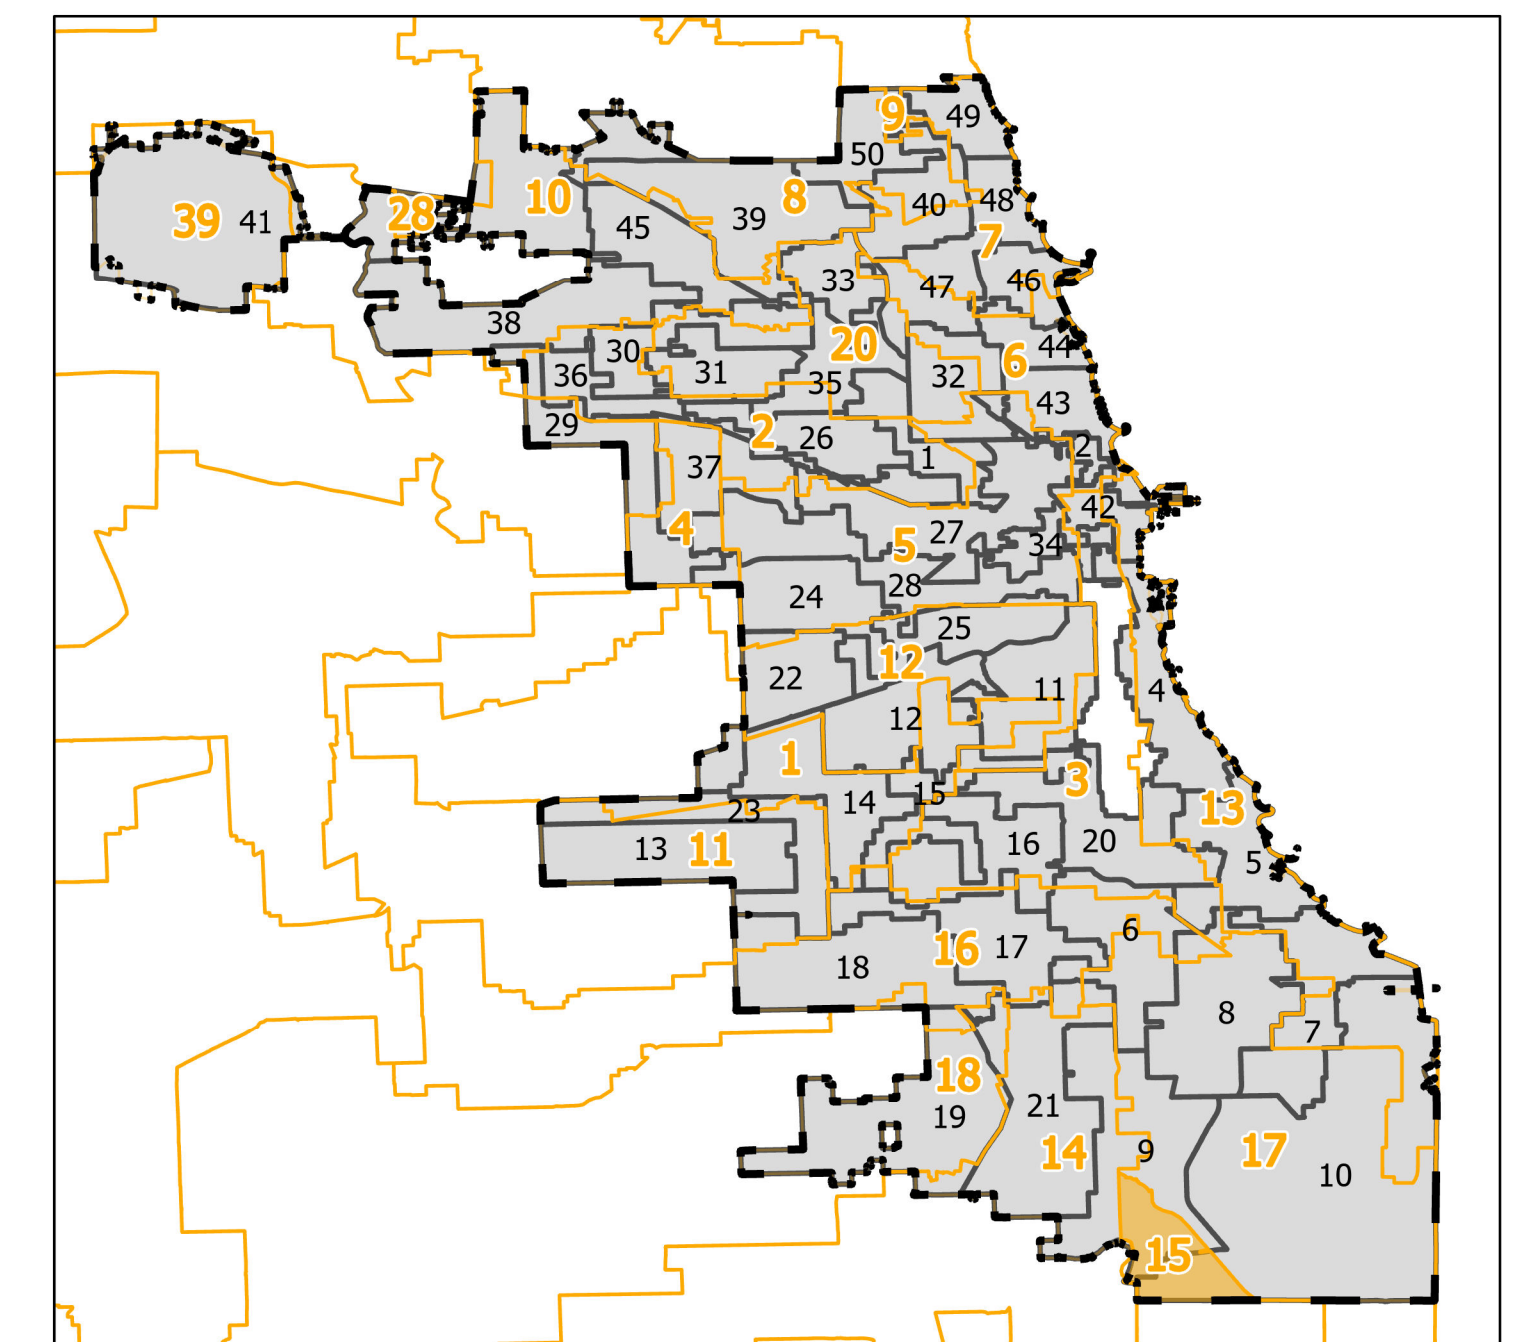

# 15th District State Senate

Lying wholly or partially within the  
jurisdiction of the Board of Election  
Commissioners

**These district maps are current as of  
December 28, 2021 and are subject to  
change due to pending litigation and/or  
future legislation, referenda or  
corrections. Please check periodically for  
updated maps**

Board of Elections - City of Chicago  
69 W Washington, Suite 600, Chicago, IL 60602  
312-269-7900  
[www.chicagoelections.gov](http://www.chicagoelections.gov)

- Legend
- Chicago Boundary
  - State Senate Districts
  - Chicago Wards 2022

N  
Scale: 1:8,000