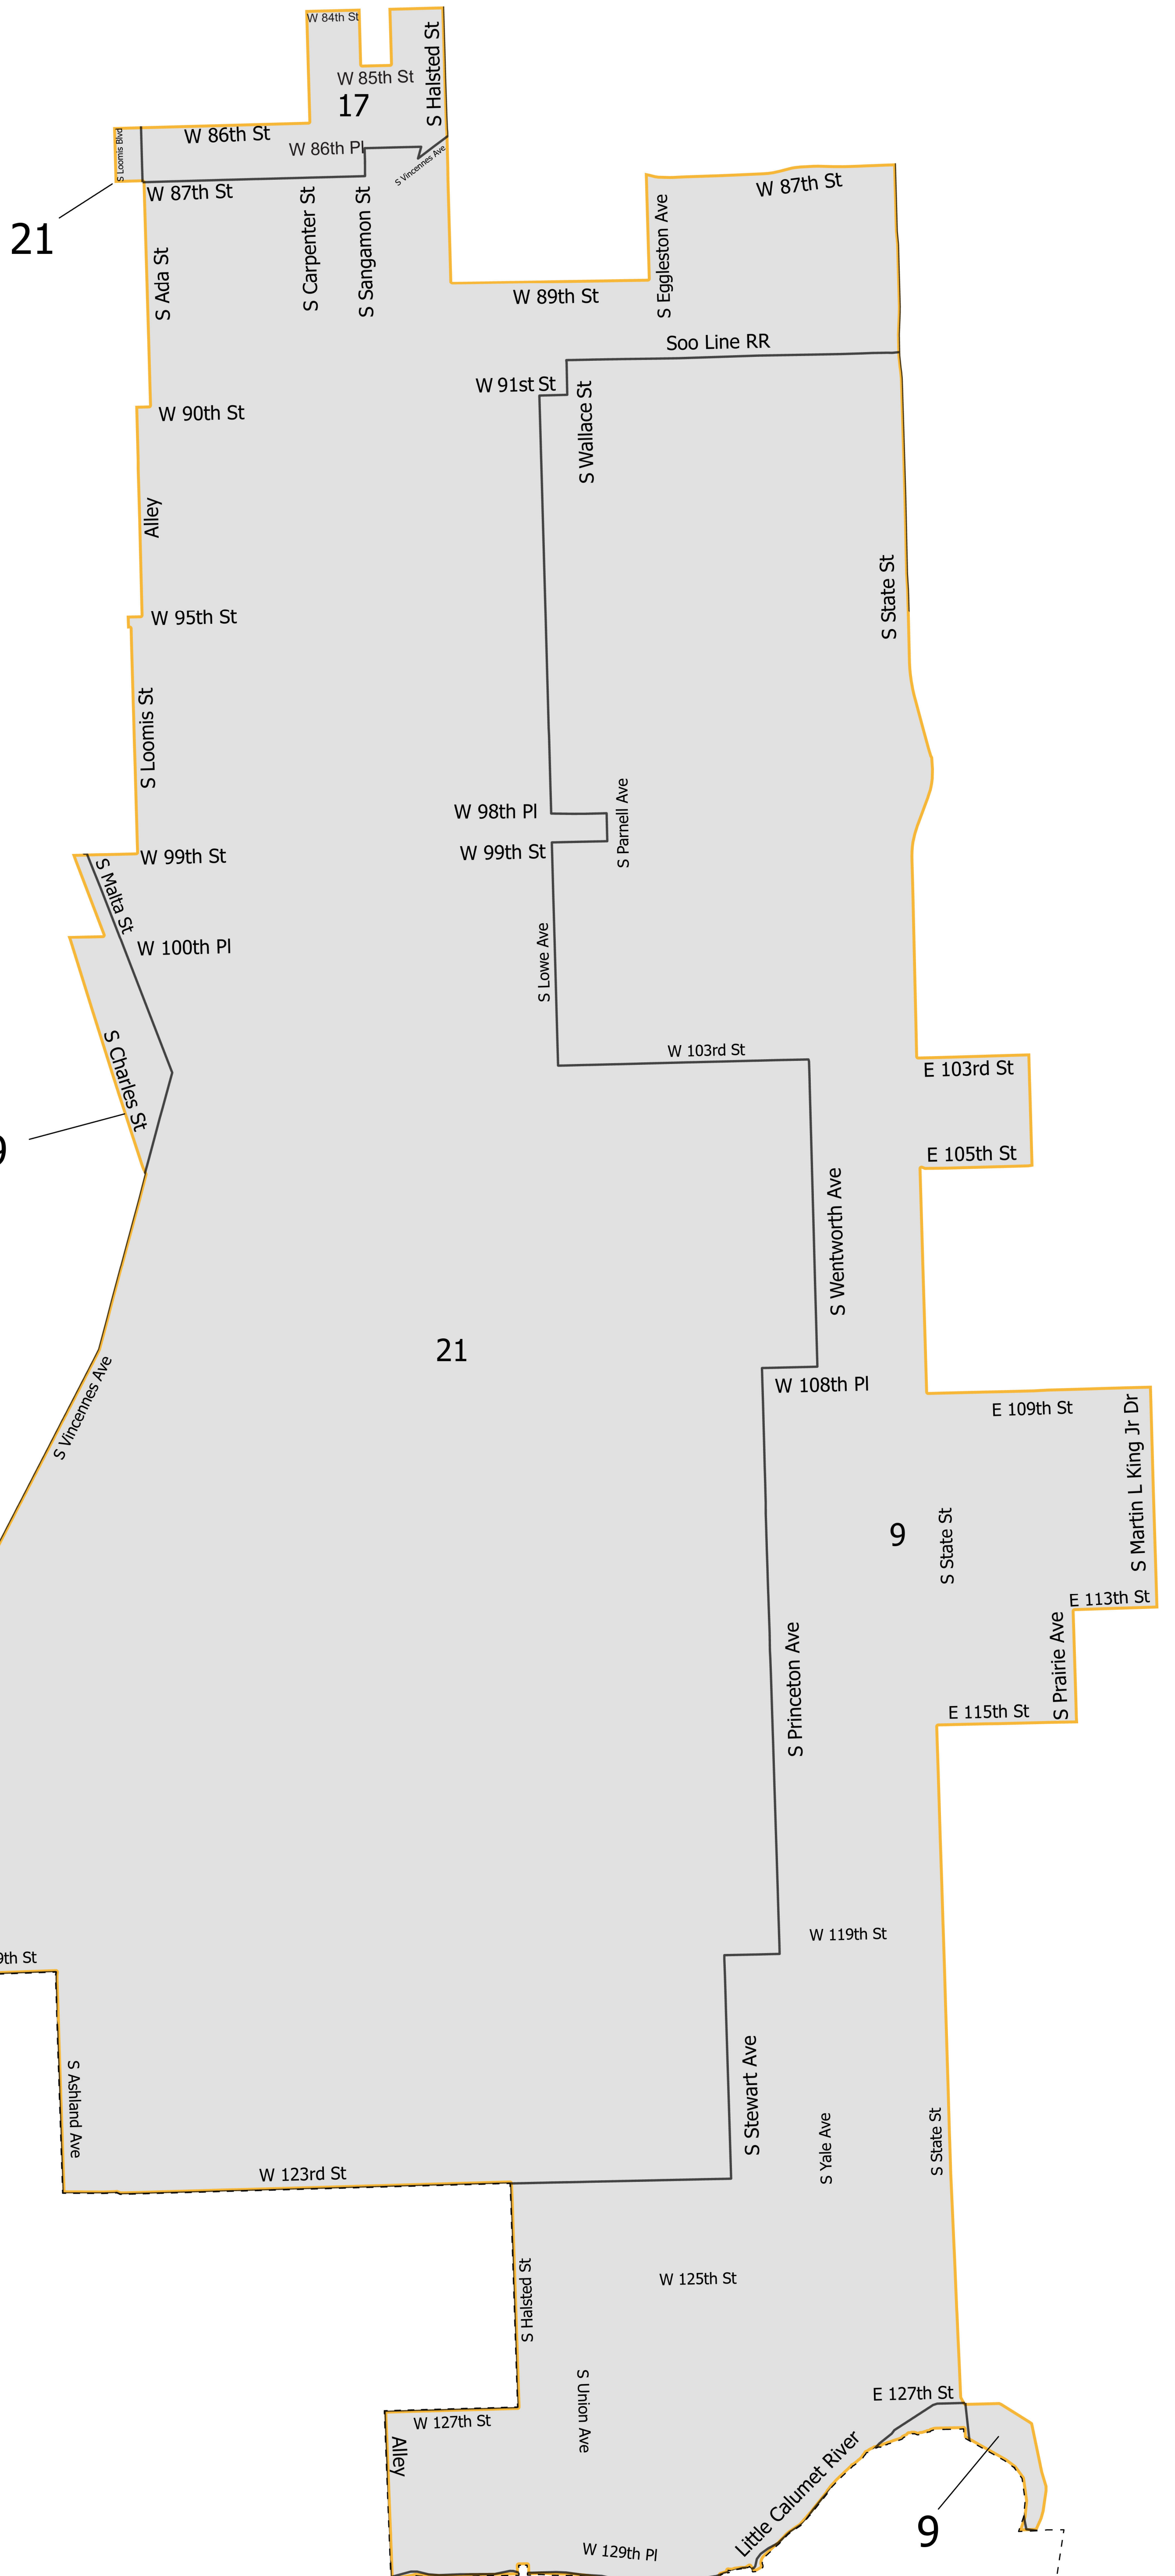

14th District State Senate

Lying wholly or partially within the jurisdiction of the Board of Election Commissioners

These district maps are current as of December 28, 2021 and are subject to change due to pending litigation and/or future legislation, referenda or corrections. Please check periodically for updated maps

Board of Elections - City of Chicago
69 W Washington, Suite 600, Chicago, IL 60602
312-269-7900
www.chicagoelections.gov

N
Scale: 1:12,000

- Legend
- Chicago Boundary
 - State Senate Districts
 - Chicago Wards 2022