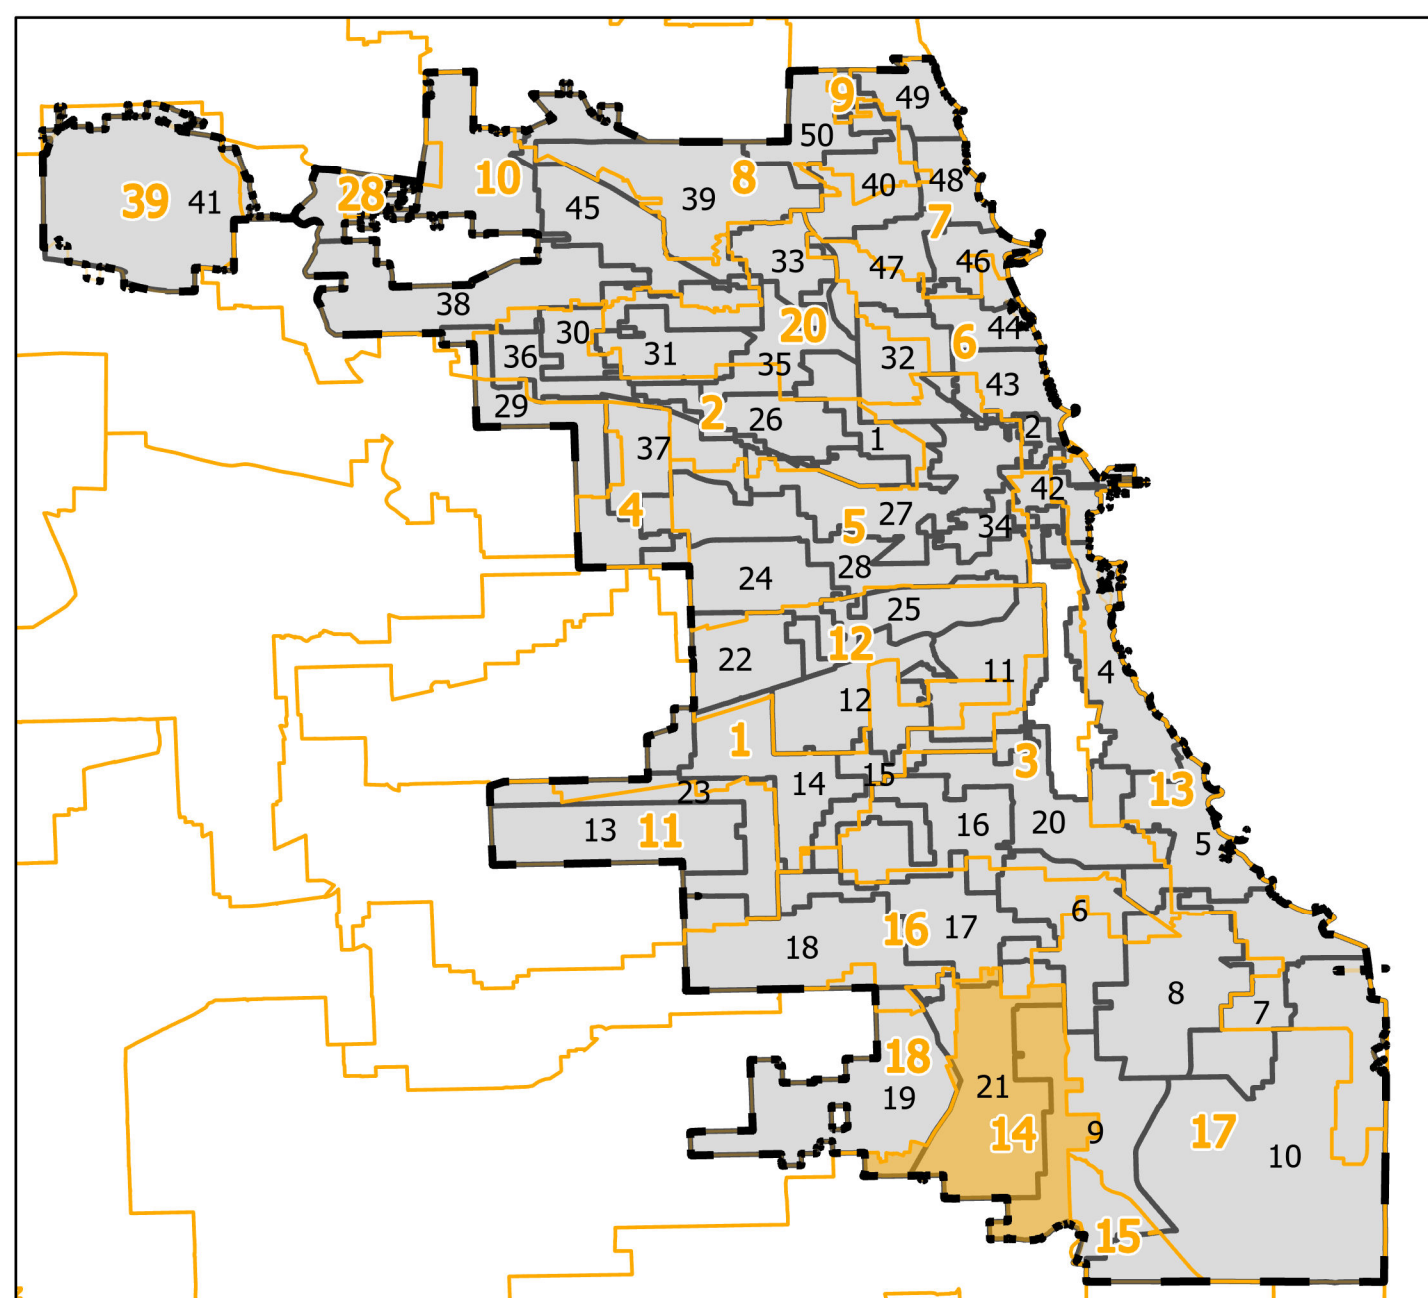

14th District State Senate

Lying wholly or partially within the jurisdiction of the Board of Election Commissioners

These district maps are current as of December 28, 2021 and are subject to change due to pending litigation and/or future legislation, referenda or corrections. Please check periodically for updated maps

Board of Elections - City of Chicago
69 W Washington, Suite 600, Chicago, IL 60602
312-269-7900
www.chicagoelections.gov

N
Scale: 1:12,000

- Legend
- Chicago Boundary
 - State Senate Districts
 - Chicago Wards 2022