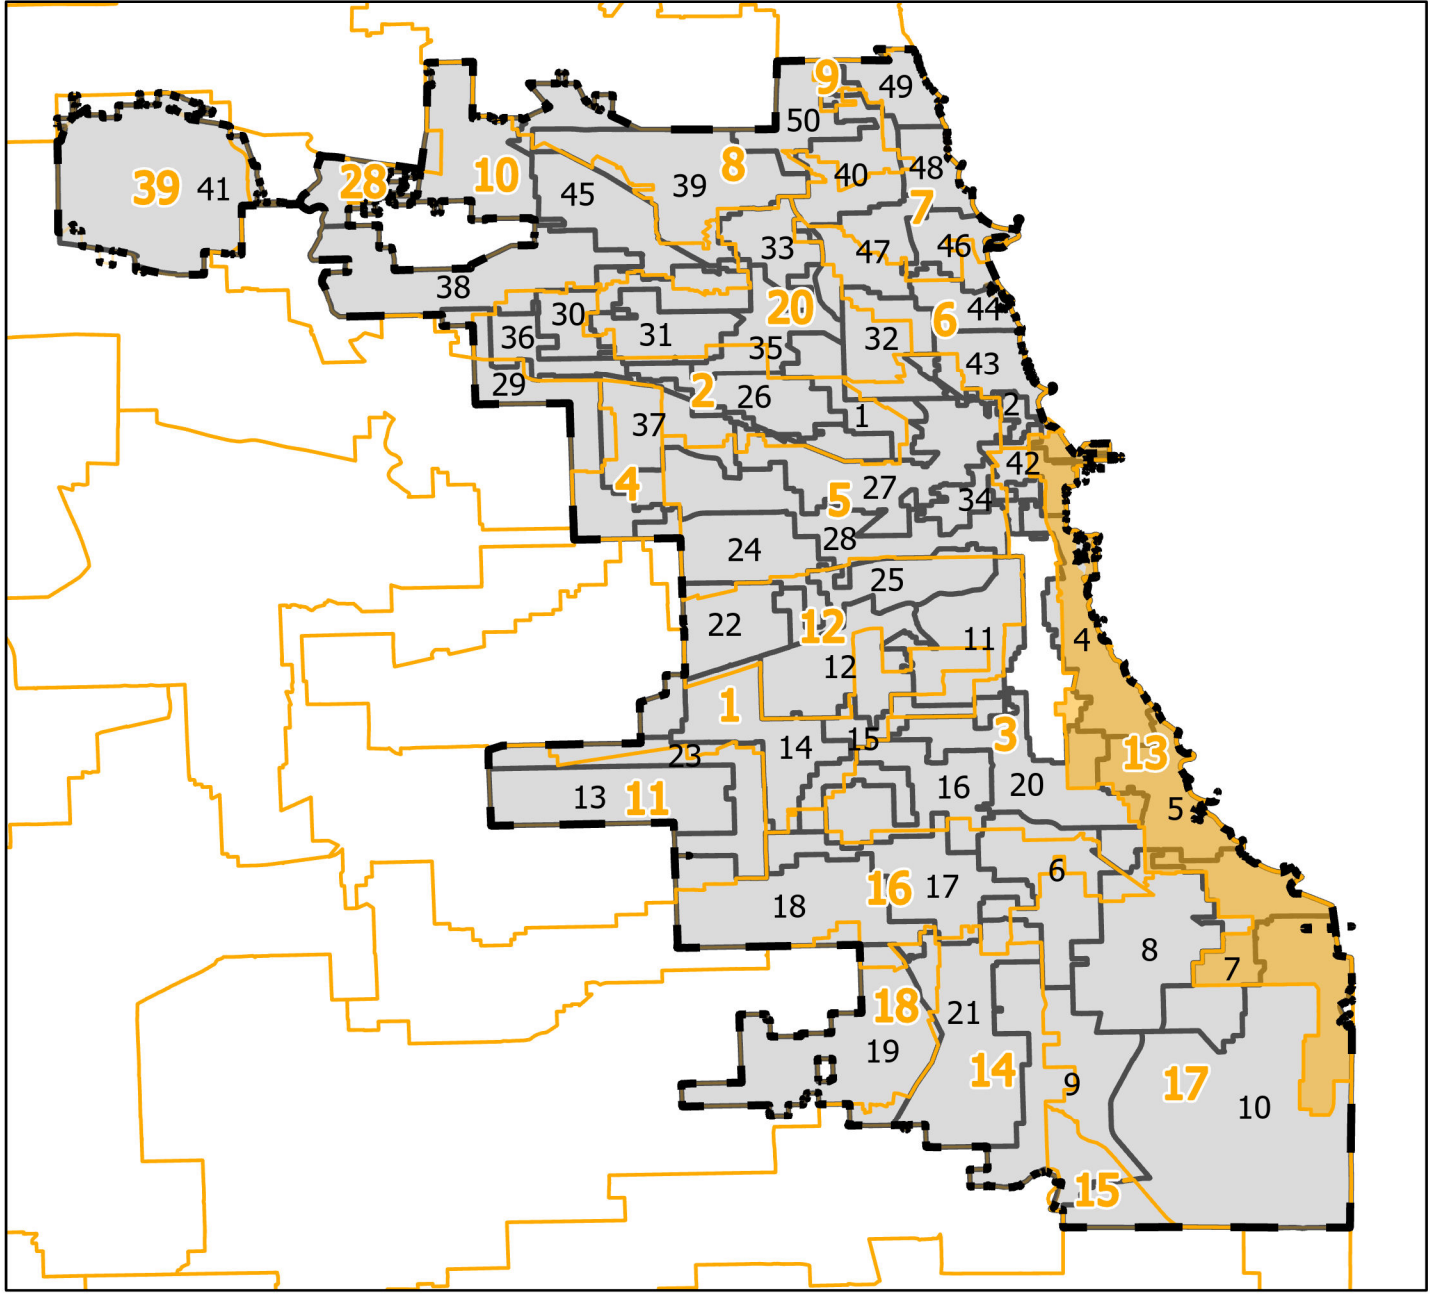

13th District State Senate

Lying wholly or partially within the jurisdiction of the Board of Election Commissioners

These district maps are current as of December 28, 2021 and are subject to change due to pending litigation and/or future legislation, referenda or corrections. Please check periodically for updated maps

Board of Elections - City of Chicago
69 W Washington, Suite 600, Chicago, IL 60602
312-269-7900

www.chicagoelections.gov

Scale: 1:29,000

Legend

-  Chicago Boundary
-  State Senate Districts
-  Chicago Wards 2022