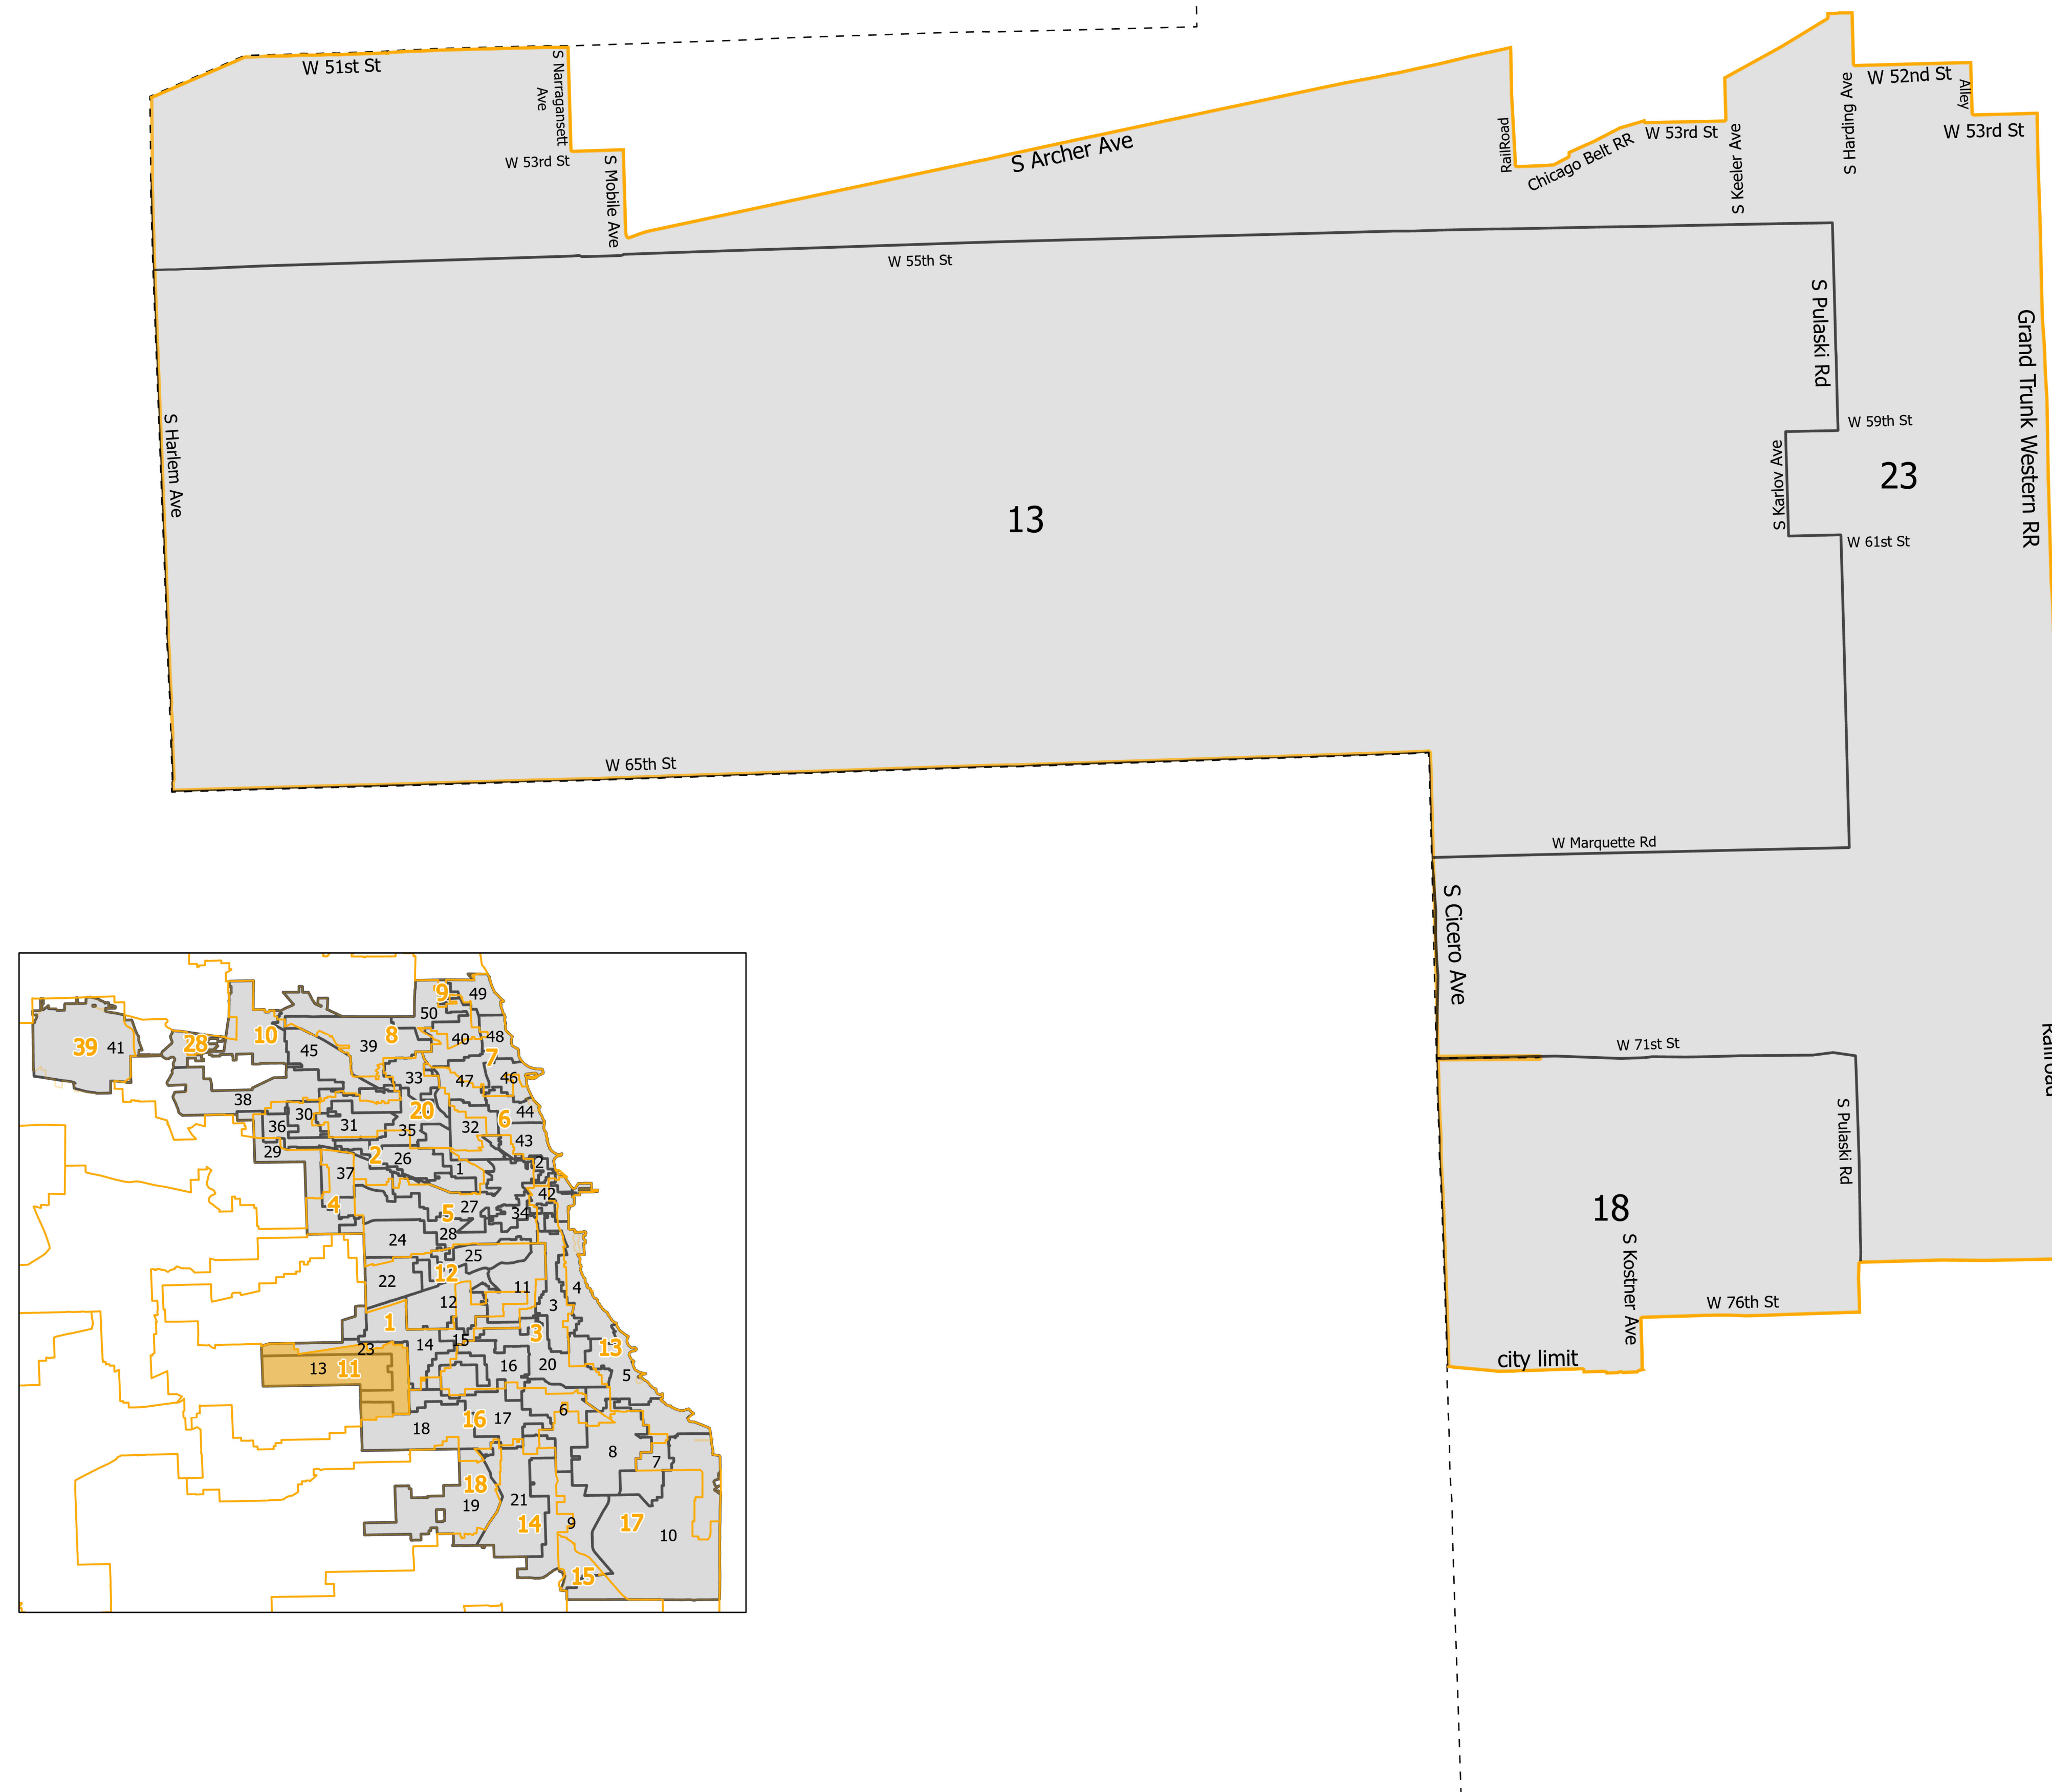

11th District State Senate

Lying wholly or partially within the
jurisdiction of the Board of Election
Commissioners

**These district maps are current as of
December 28, 2021 and are subject to
change due to pending litigation and/or
future legislation, referenda or
corrections. Please check periodically for
updated maps**

Board of Elections - City of Chicago
69 W Washington, Suite 600, Chicago, IL 60602
312-269-7900
www.chicagoelections.gov

Scale: 1:15,000

- Legend
- Chicago Boundary
 - State Senate Districts
 - Chicago Wards 2022