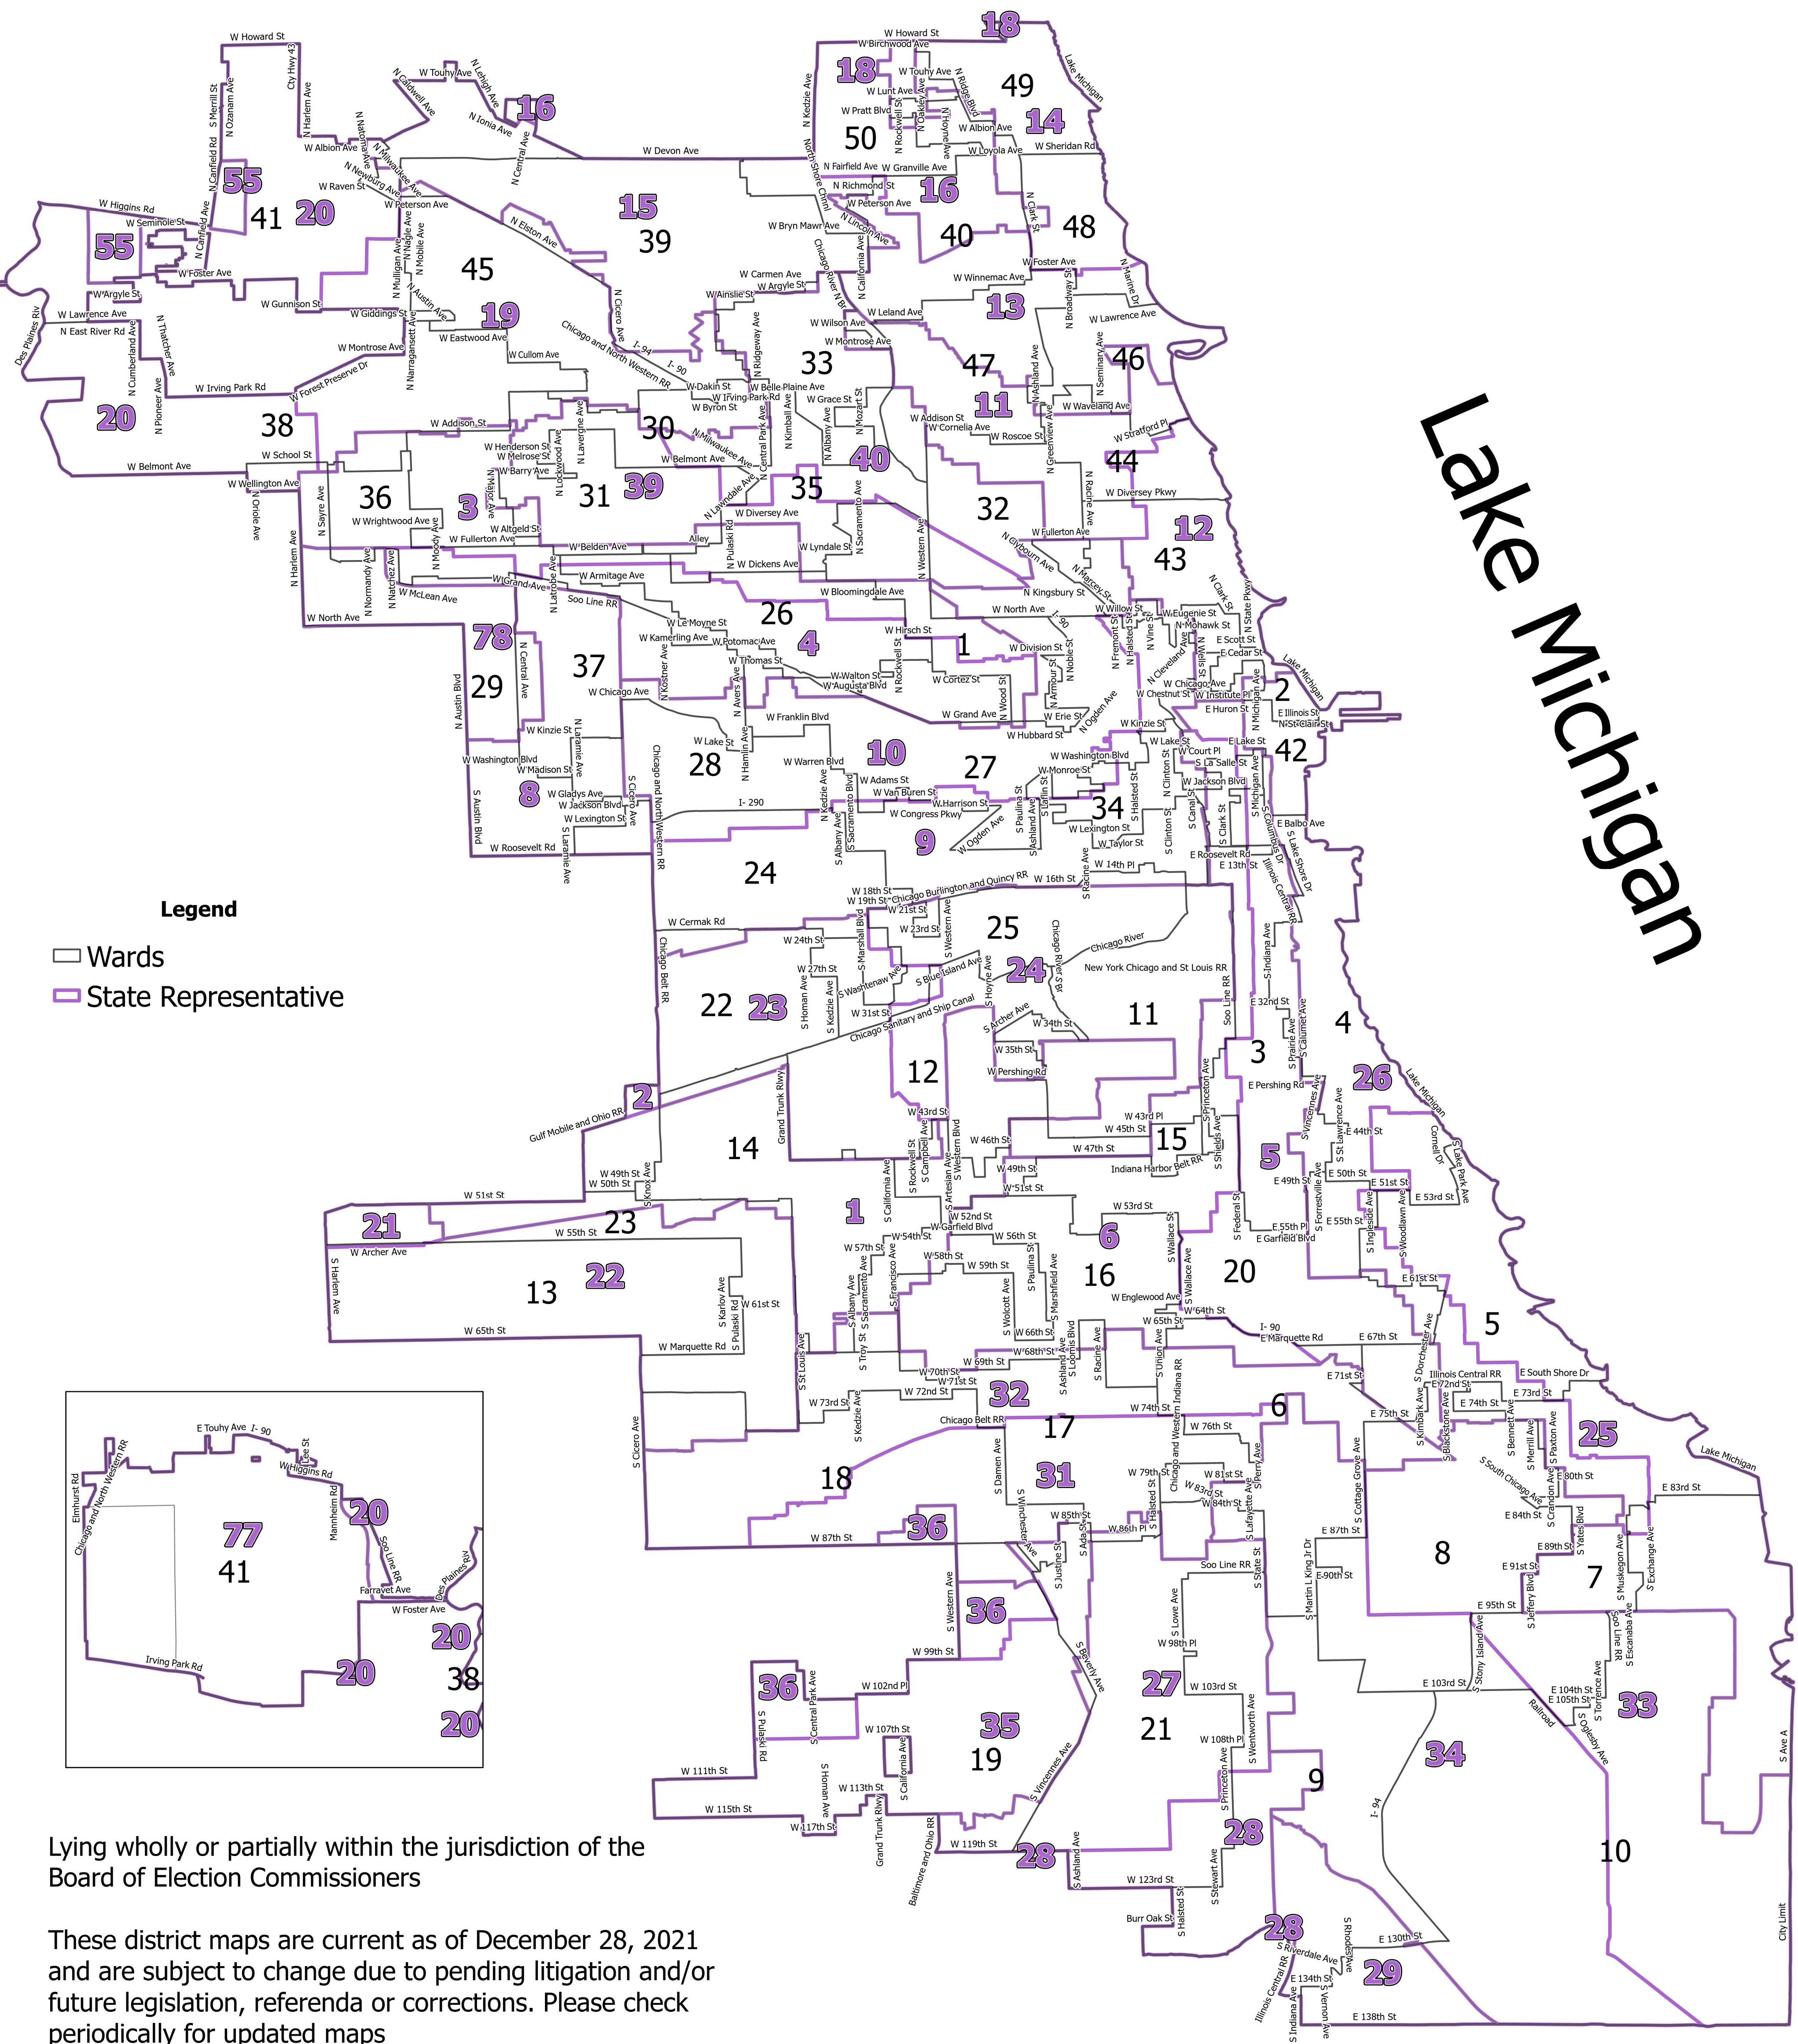

Illinois State Representative Districts

City of Chicago Wards

Lake Michigan

Legend

- Wards
- State Representative

Lying wholly or partially within the jurisdiction of the Board of Election Commissioners

These district maps are current as of December 28, 2021 and are subject to change due to pending litigation and/or future legislation, referenda or corrections. Please check periodically for updated maps

These aldermanic ward maps are current as of the redistricting ordinance adopted by the Chicago City Council on May 19, 2022, and the wards are subject to change and/or possible corrections. Please check periodically for updated maps.