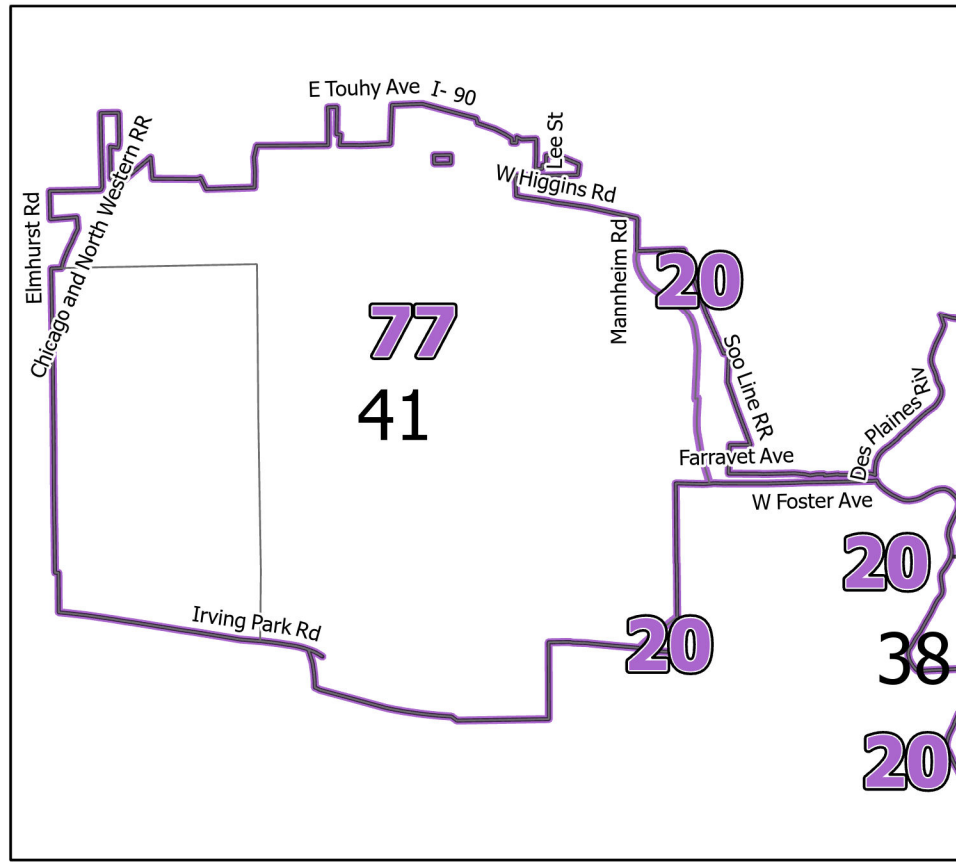

Illinois State Representative Districts

City of Chicago Wards

Lake Michigan

Legend

- Wards
- State Representative

Lying wholly or partially within the jurisdiction of the Board of Election Commissioners

These district maps are current as of December 28, 2021 and are subject to change due to pending litigation and/or future legislation, referenda or corrections. Please check periodically for updated maps

These aldermanic ward maps are current as of the redistricting ordinance adopted by the Chicago City Council on May 19, 2022, and the wards are subject to change and/or possible corrections. Please check periodically for updated maps.