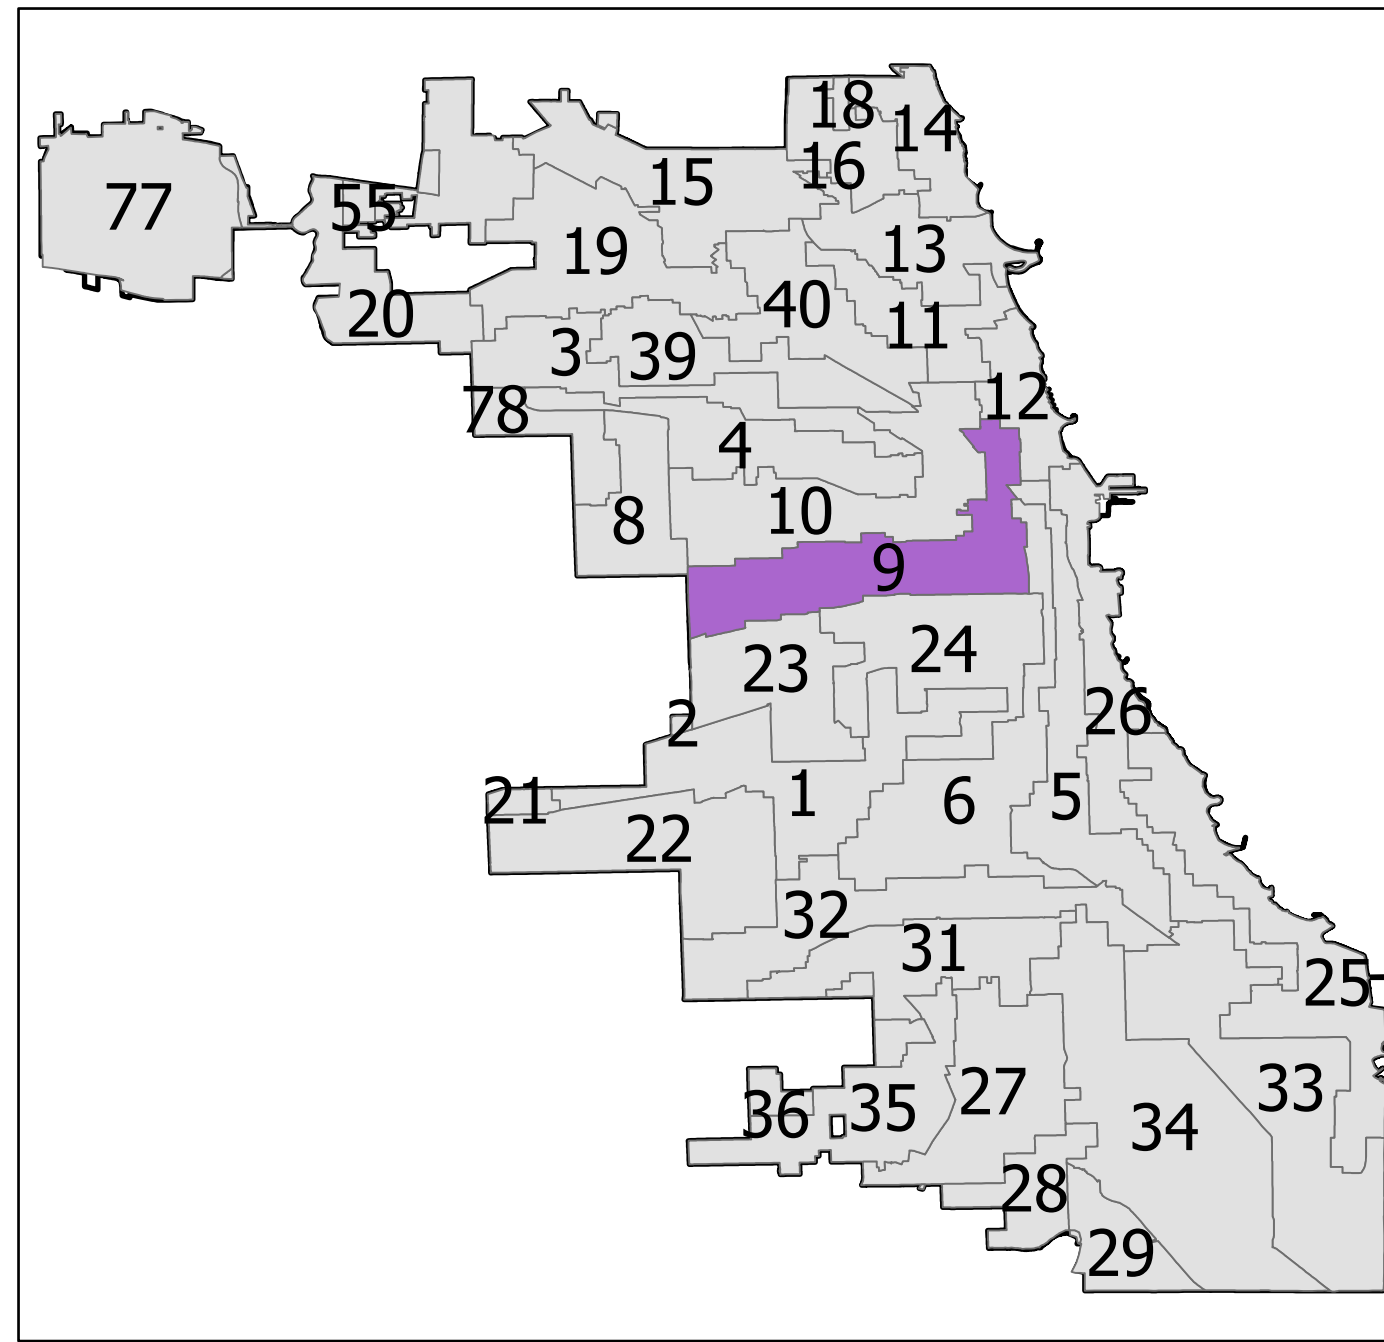

9th District State House

Lying wholly or partially within the jurisdiction of the Board of Election Commissioners

These district maps are current as of December 28, 2021 and are subject to change due to pending litigation and/or future legislation, referenda or corrections. Please check periodically for updated maps

Date Printed: 12/13/2021 12:53 PM

- Legend**
- State House District
 - Chicago Wards 2015
 - Chicago Boundary

Board of Elections - City of Chicago
 69 W Washington, Suite 600, Chicago, IL 60602
 312-269-7900
www.chicagoelections.gov