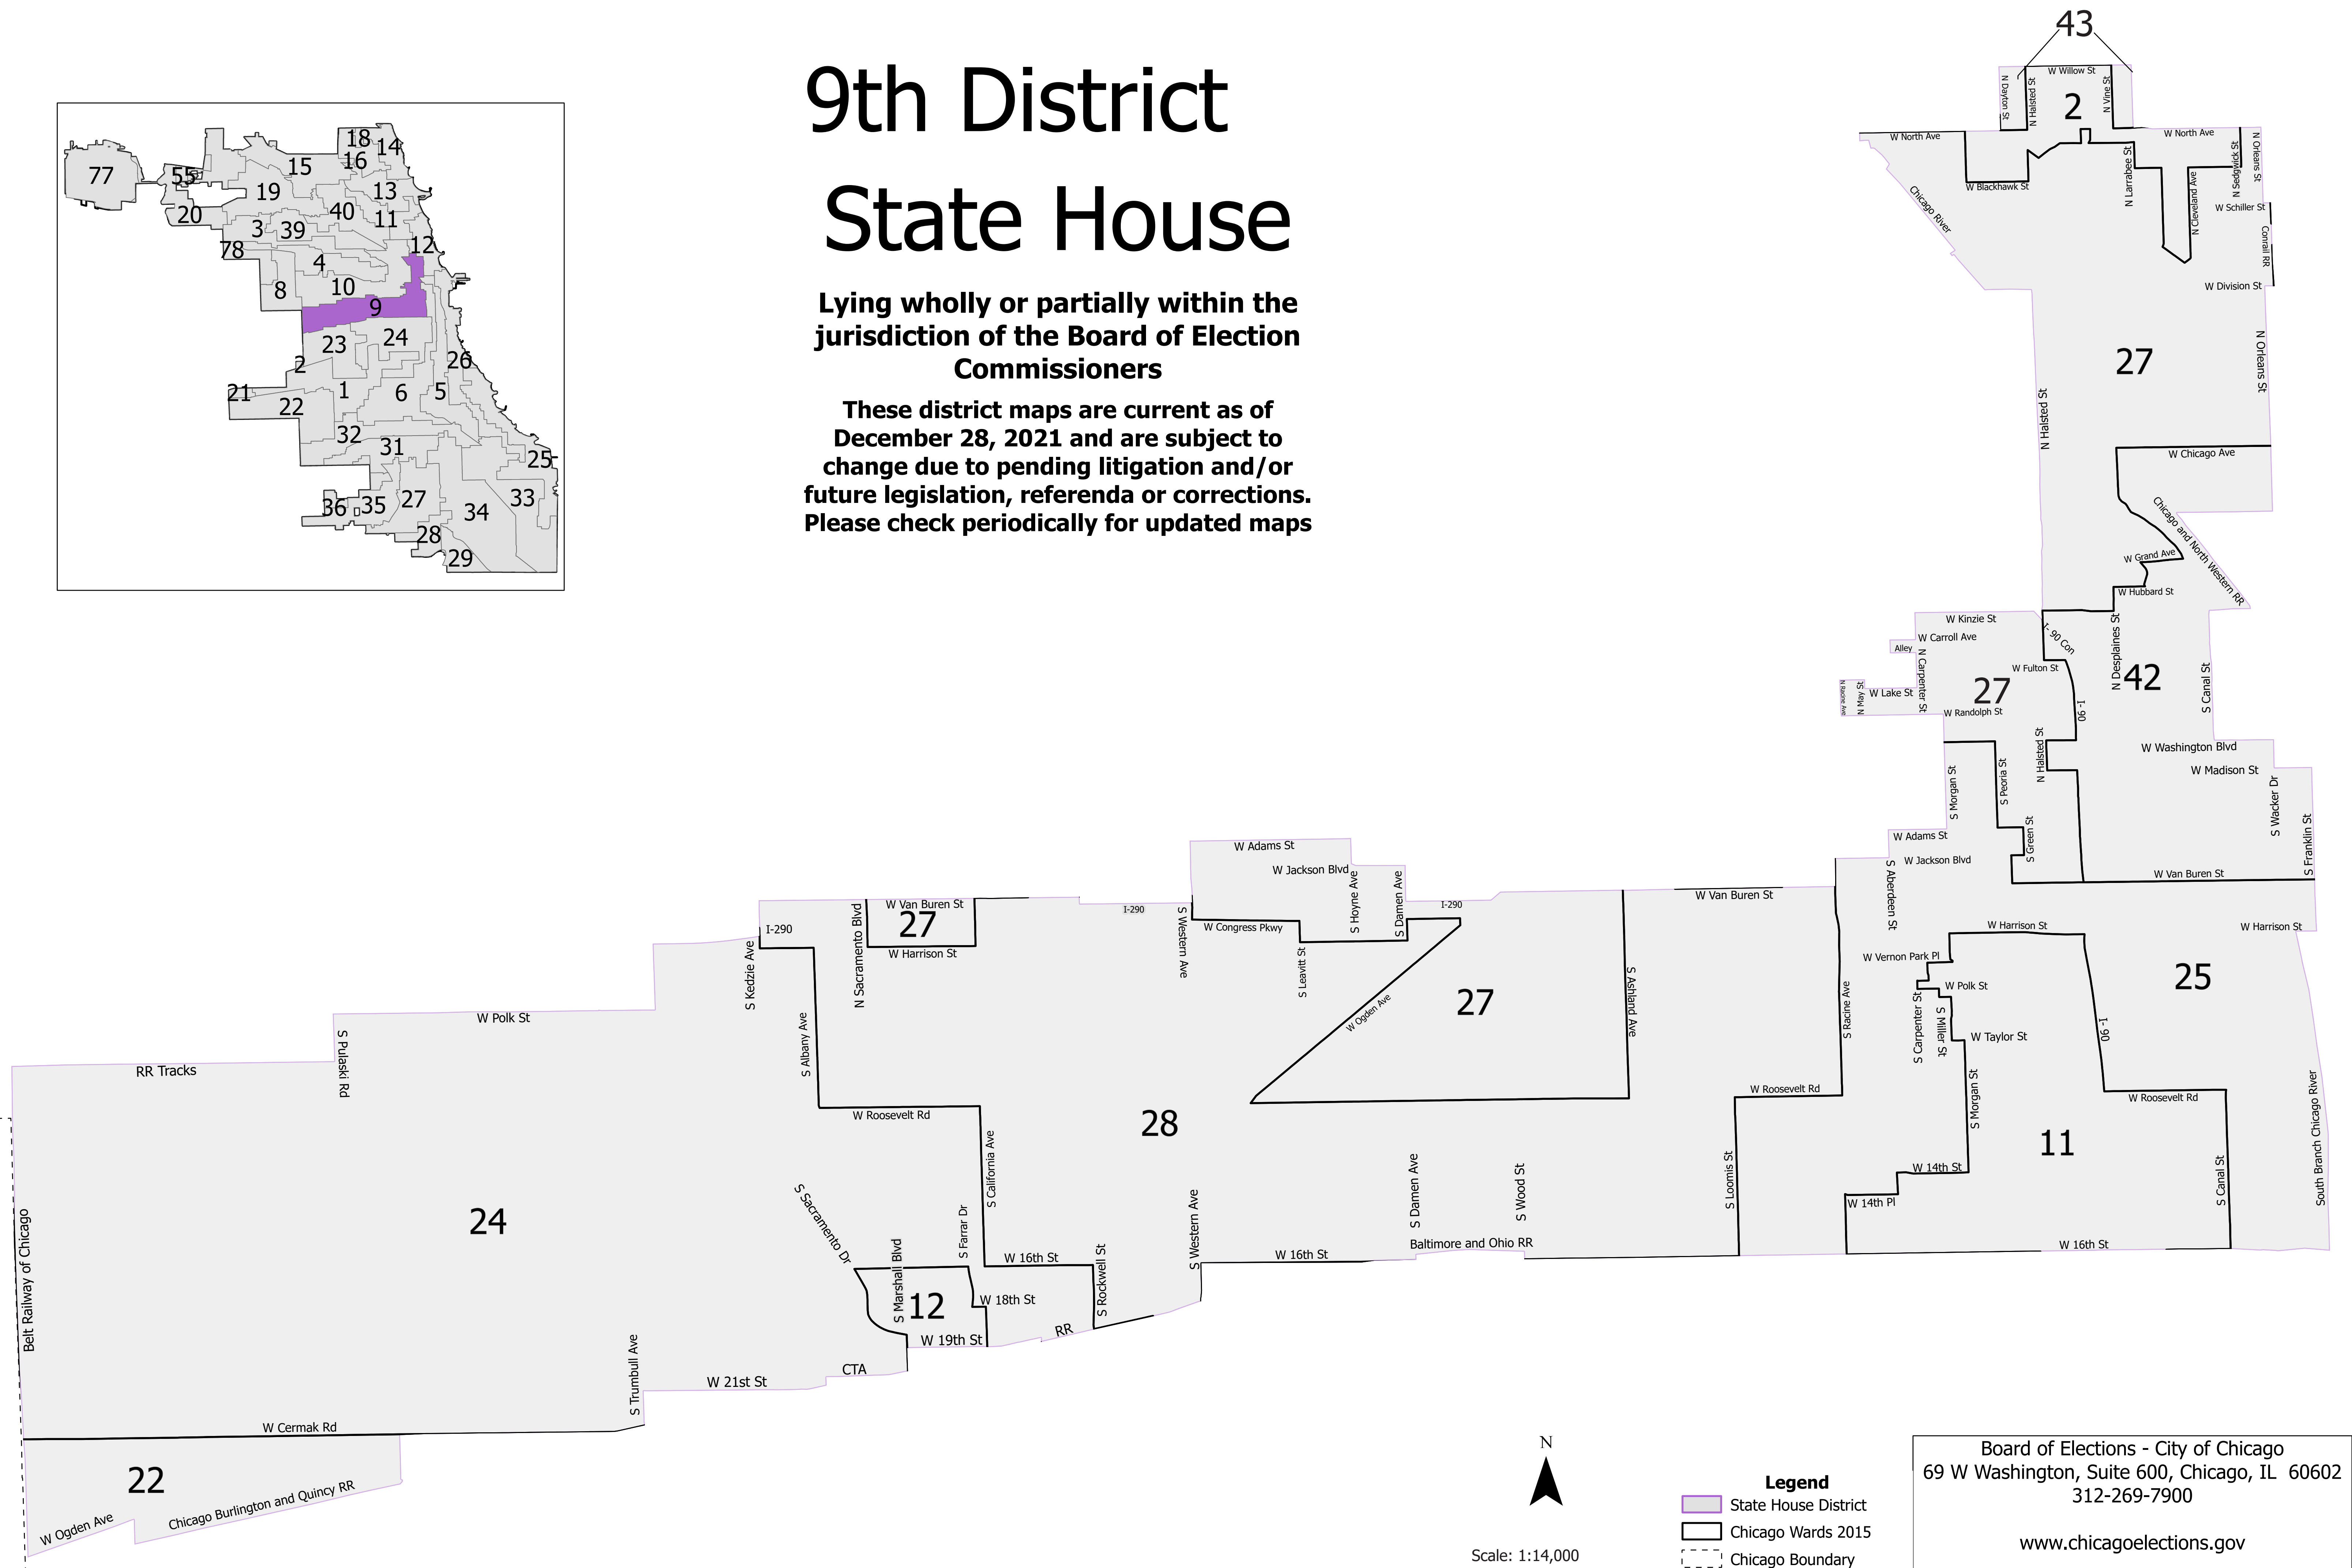

9th District State House

Lying wholly or partially within the jurisdiction of the Board of Election Commissioners

These district maps are current as of December 28, 2021 and are subject to change due to pending litigation and/or future legislation, referenda or corrections. Please check periodically for updated maps

Date Printed: 12/13/2021 12:53 PM

- Legend**
- State House District
 - Chicago Wards 2015
 - Chicago Boundary

Board of Elections - City of Chicago
 69 W Washington, Suite 600, Chicago, IL 60602
 312-269-7900
www.chicagoelections.gov