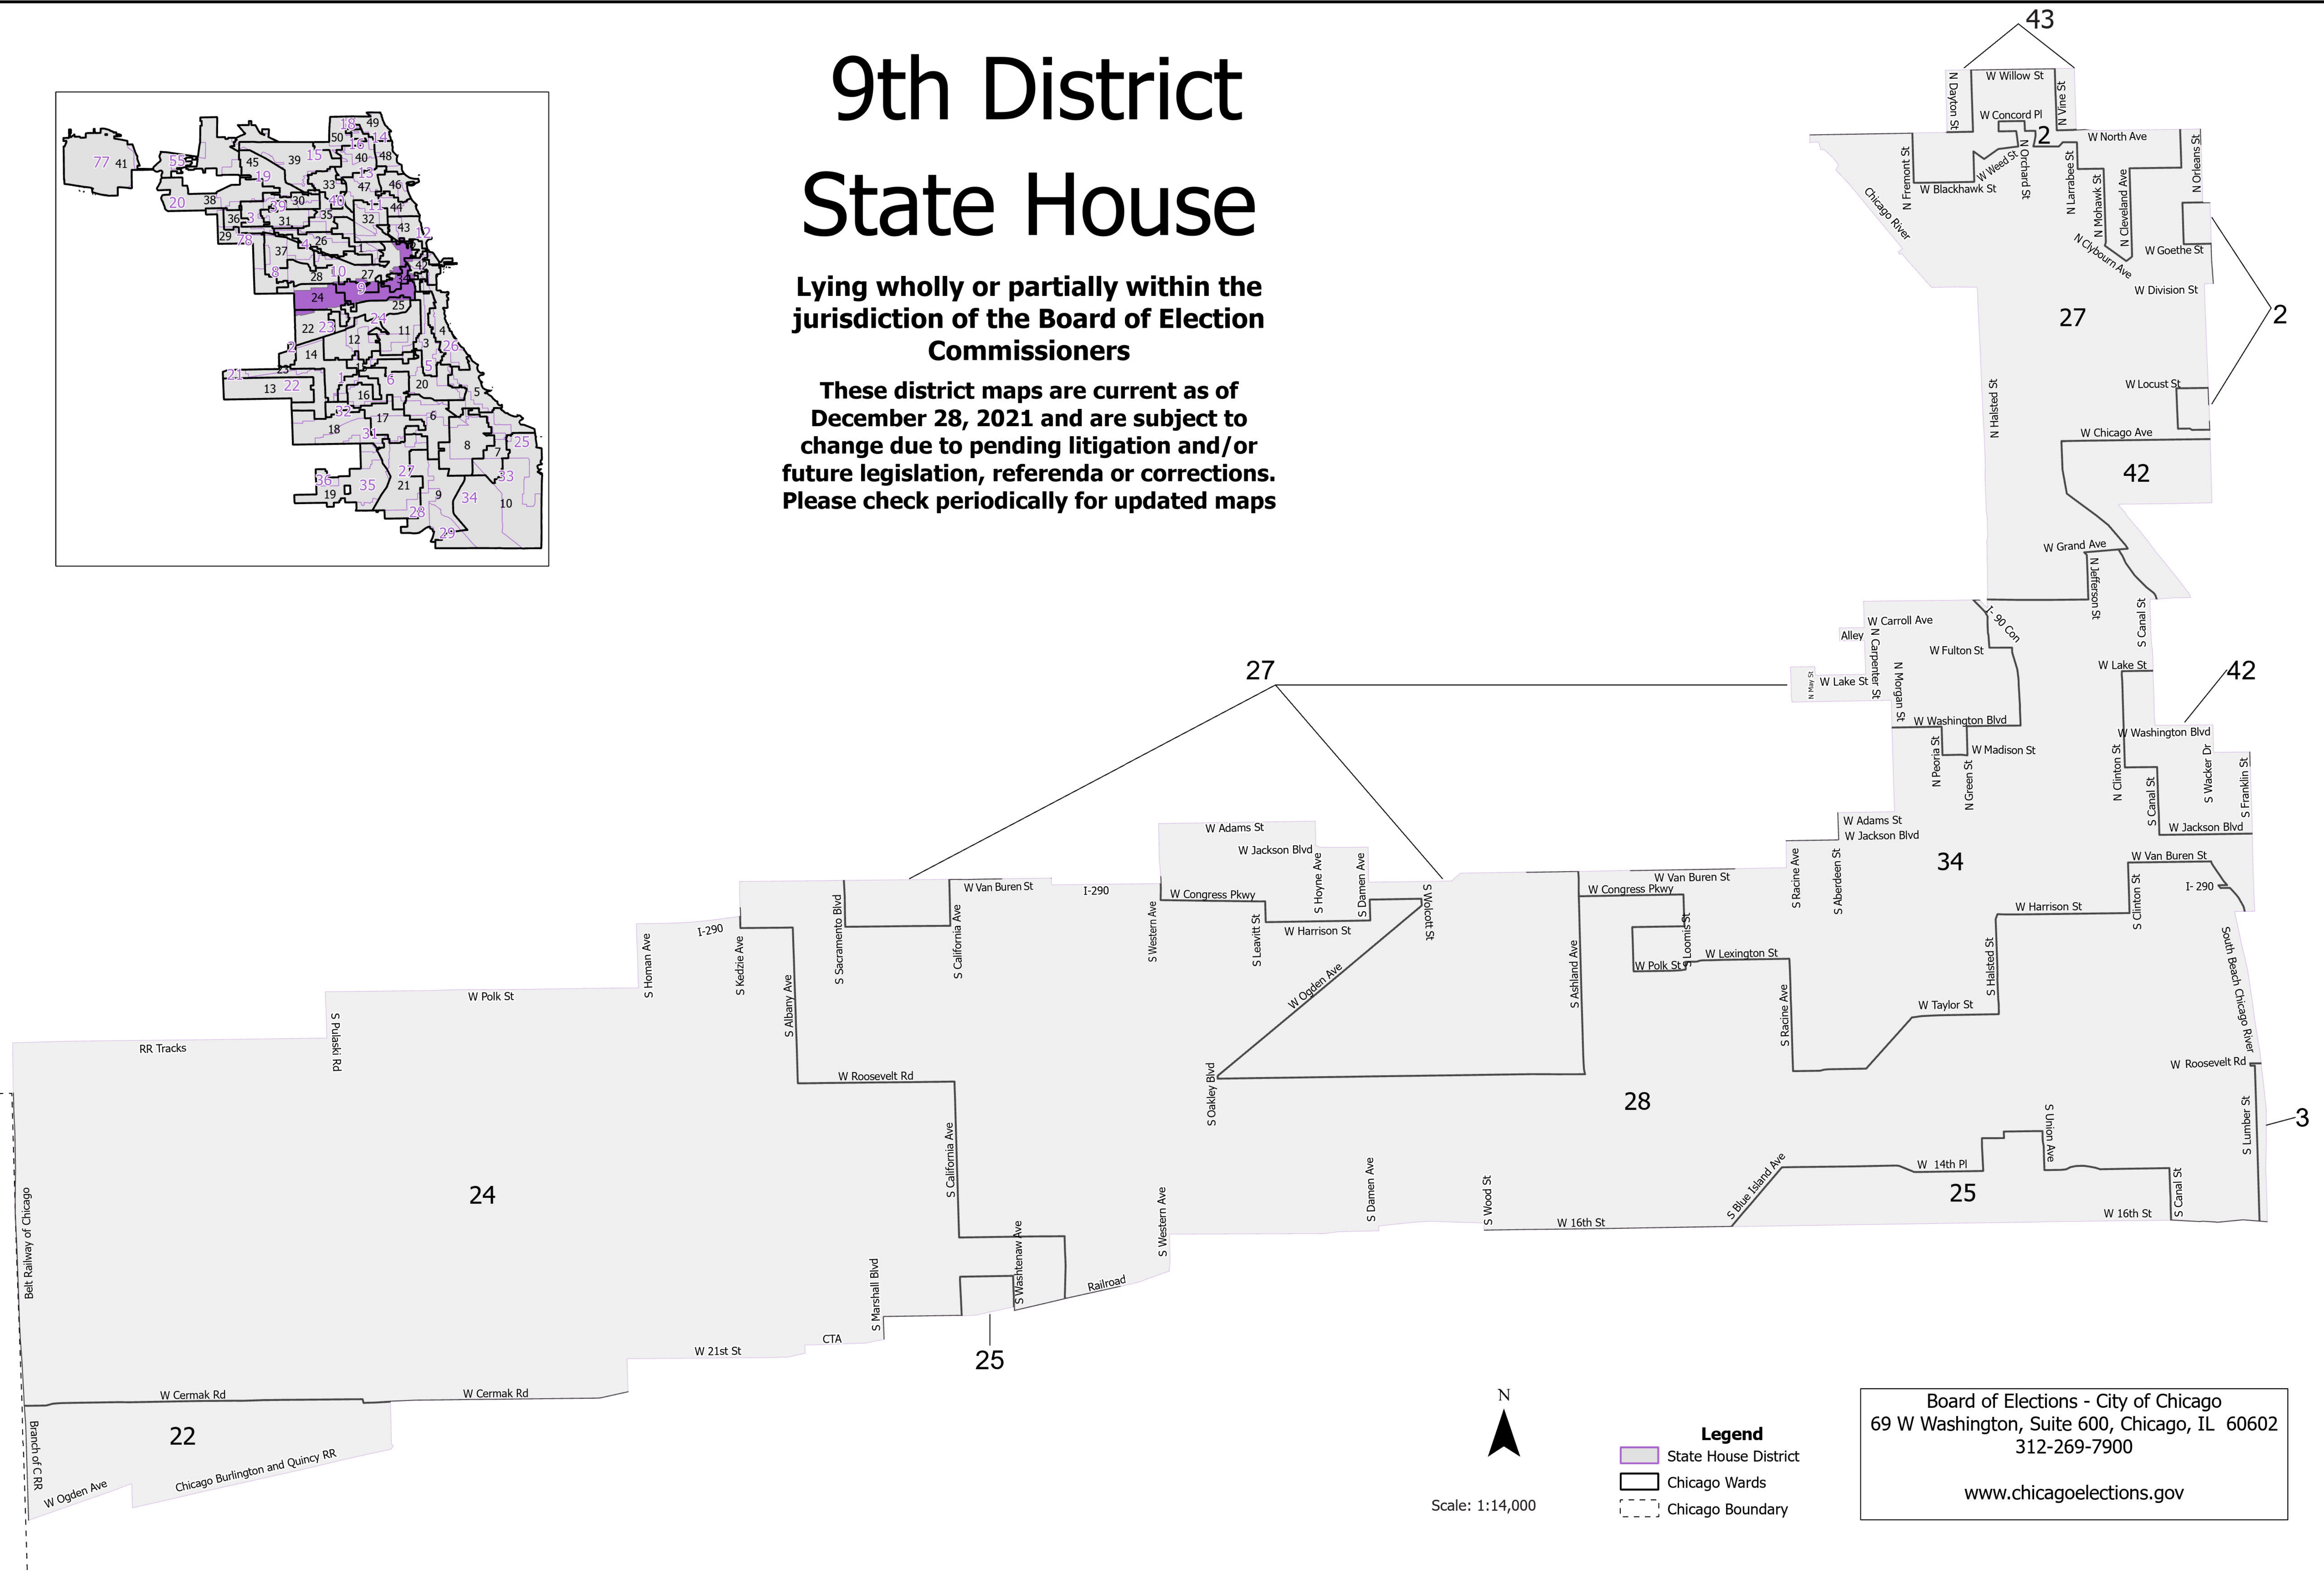

9th District State House

Lying wholly or partially within the jurisdiction of the Board of Election Commissioners

These district maps are current as of December 28, 2021 and are subject to change due to pending litigation and/or future legislation, referenda or corrections. Please check periodically for updated maps

N
Scale: 1:14,000

Legend
 [Purple Box] State House District
 [Black Outline] Chicago Wards
 [Dashed Line] Chicago Boundary

Board of Elections - City of Chicago
 69 W Washington, Suite 600, Chicago, IL 60602
 312-269-7900
www.chicagoelections.gov