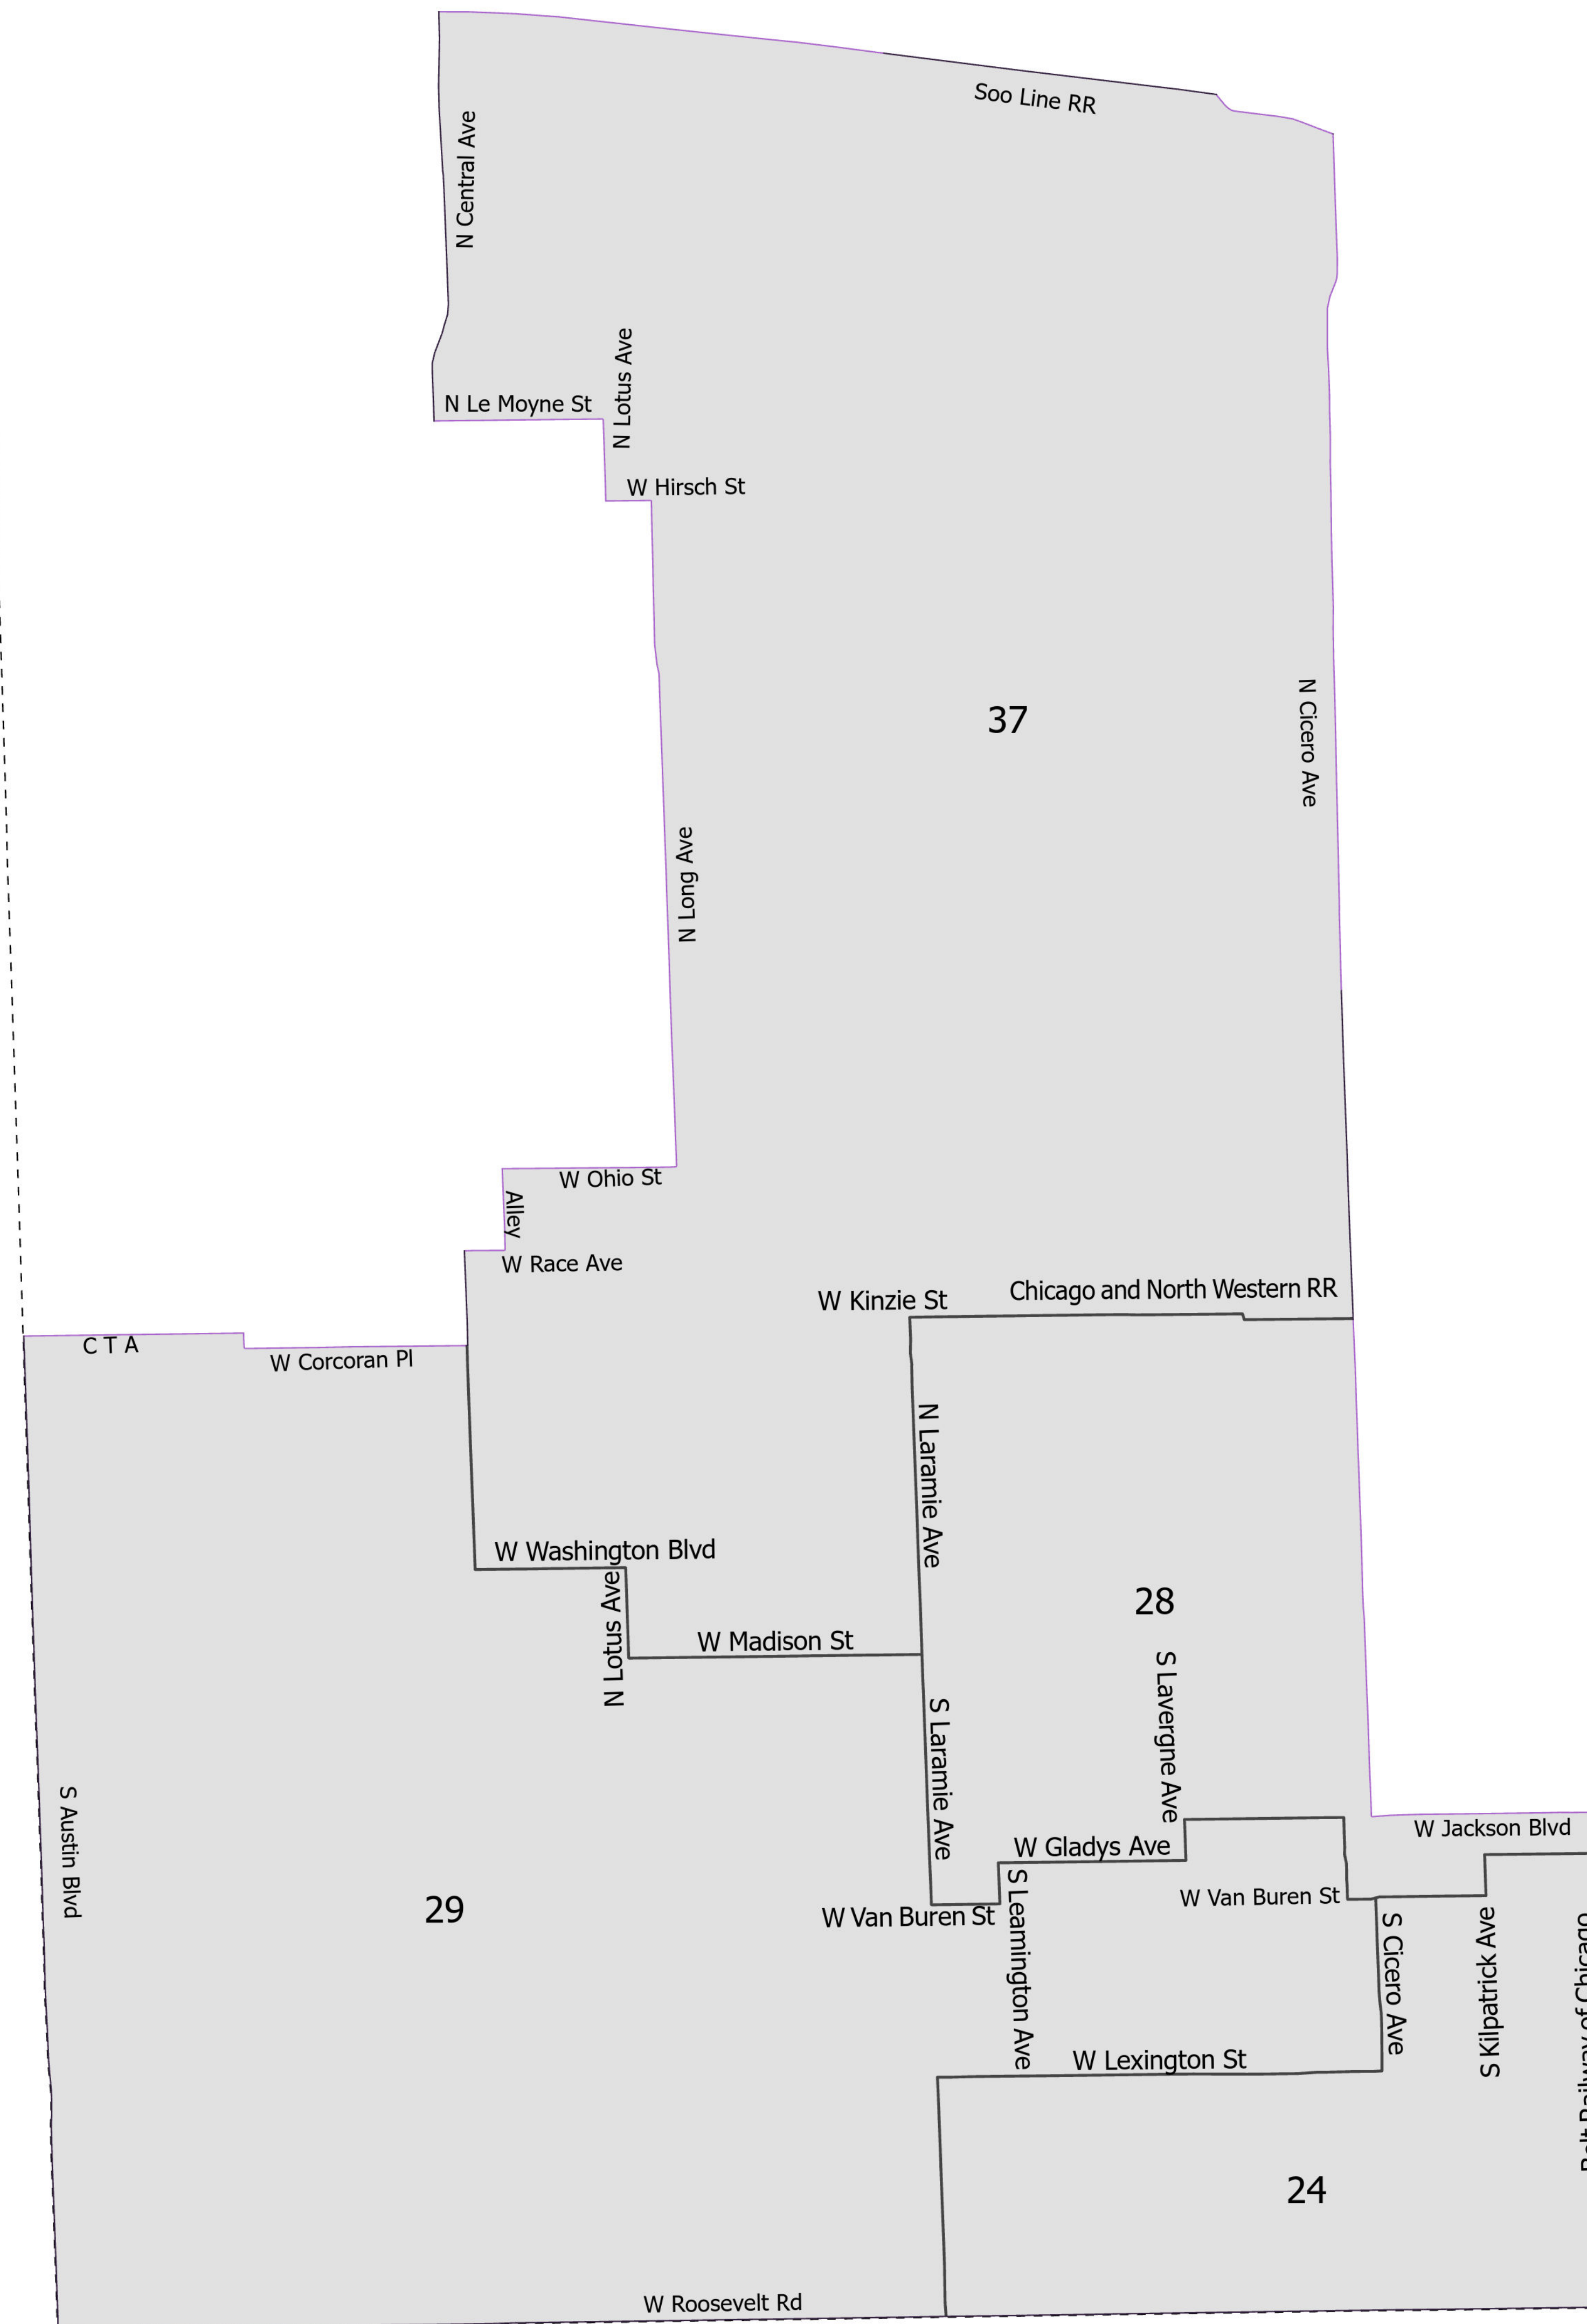

8th District State House

Lying wholly or partially within the jurisdiction of the Board of Election Commissioners

These district maps are current as of December 28, 2021 and are subject to change due to pending litigation and/or future legislation, referenda or corrections. Please check periodically for updated maps

Board of Elections - City of Chicago
69 W Washington, Suite 600, Chicago, IL 60602
312-269-7900

www.chicagoelections.gov

Scale: 1:10,000

- Legend**
- State House District
 - Chicago Wards
 - Chicago Boundary