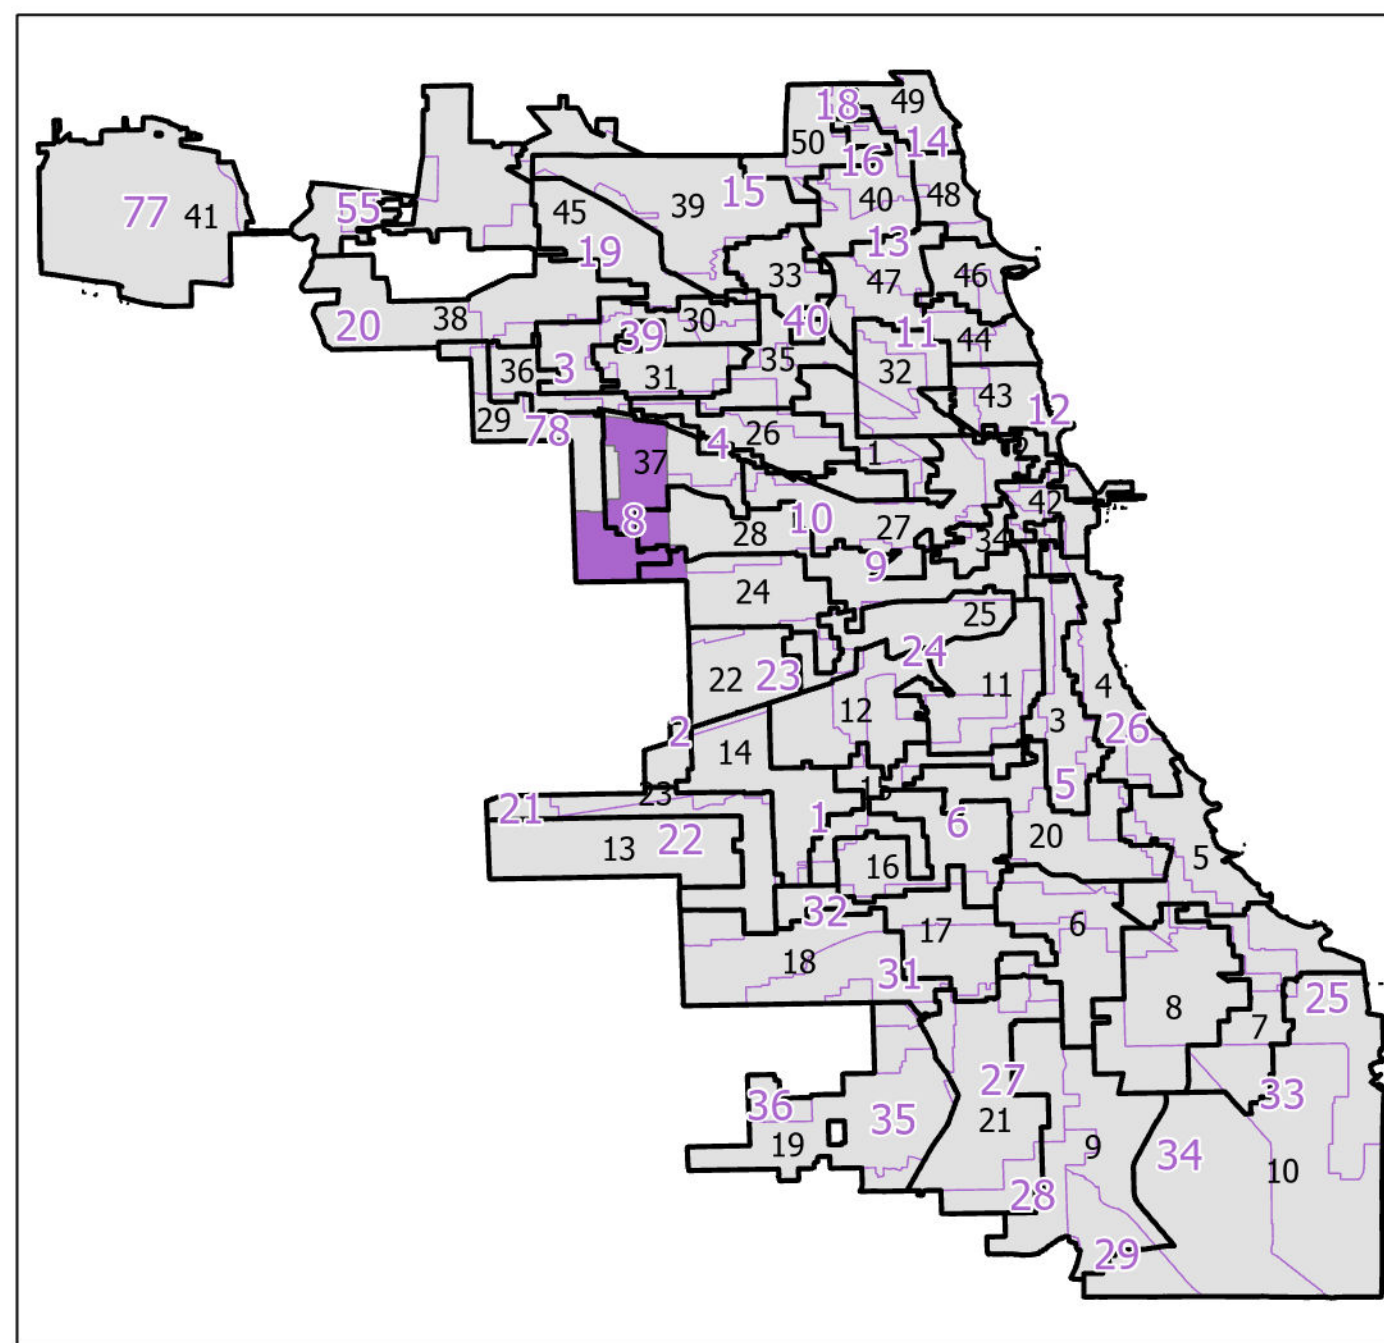

8th District State House

Lying wholly or partially within the jurisdiction of the Board of Election Commissioners

These district maps are current as of December 28, 2021 and are subject to change due to pending litigation and/or future legislation, referenda or corrections. Please check periodically for updated maps

Board of Elections - City of Chicago
69 W Washington, Suite 600, Chicago, IL 60602
312-269-7900

www.chicagoelections.gov

Scale: 1:10,000

- Legend**
- State House District
 - Chicago Wards
 - Chicago Boundary