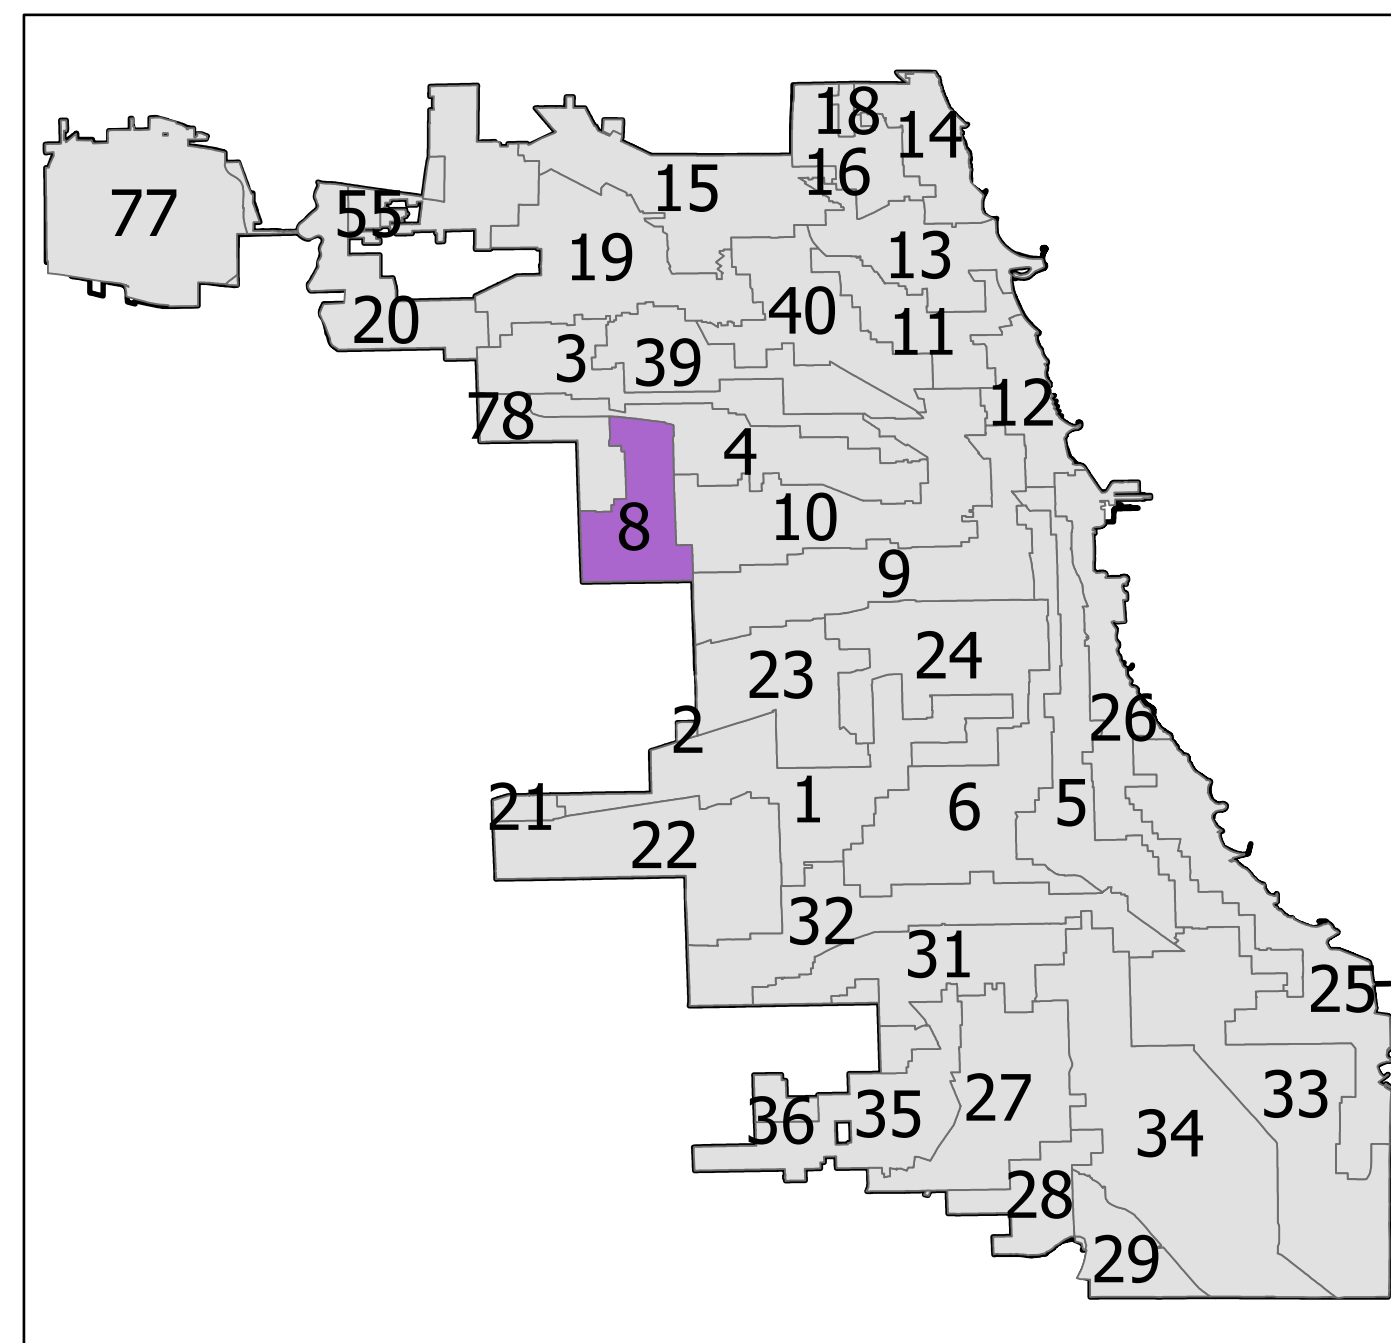

8th District State House

Lying wholly or partially within the jurisdiction of the Board of Election Commissioners

These district maps are current as of December 28, 2021 and are subject to change due to pending litigation and/or future legislation, referenda or corrections. Please check periodically for updated maps

Board of Elections - City of Chicago
69 W Washington, Suite 600, Chicago, IL 60602
312-269-7900

www.chicagoelections.gov

Scale: 1:10,000

- Legend**
- State House District
 - Chicago Wards 2015
 - Chicago Boundary