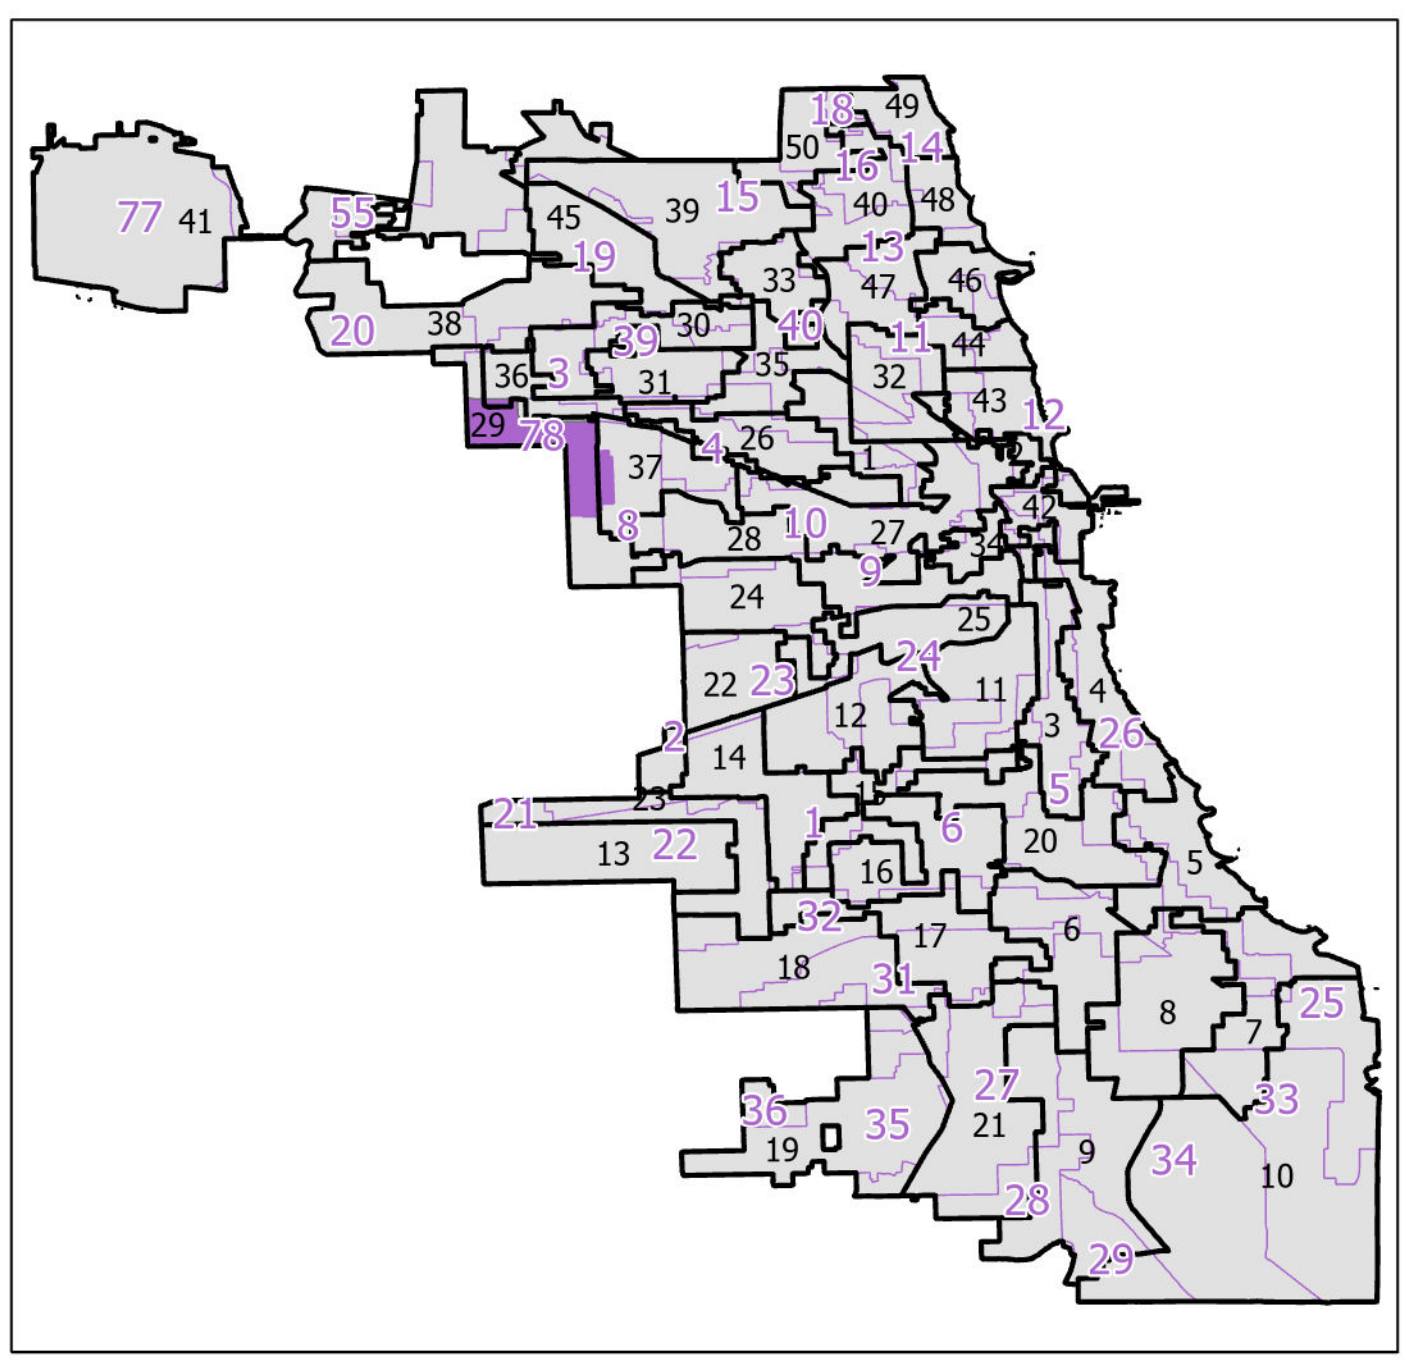

# 78th District State House

**Lying wholly or partially within the jurisdiction of the Board of Election Commissioners**

**These district maps are current as of December 28, 2021 and are subject to change due to pending litigation and/or future legislation, referenda or corrections. Please check periodically for updated maps**

Board of Elections - City of Chicago  
 69 W Washington, Suite 600, Chicago, IL 60602  
 312-269-7900  
[www.chicagoelections.gov](http://www.chicagoelections.gov)

Scale: 1:7,500

- Legend**
- State House District
  - Chicago Wards
  - Chicago Boundary