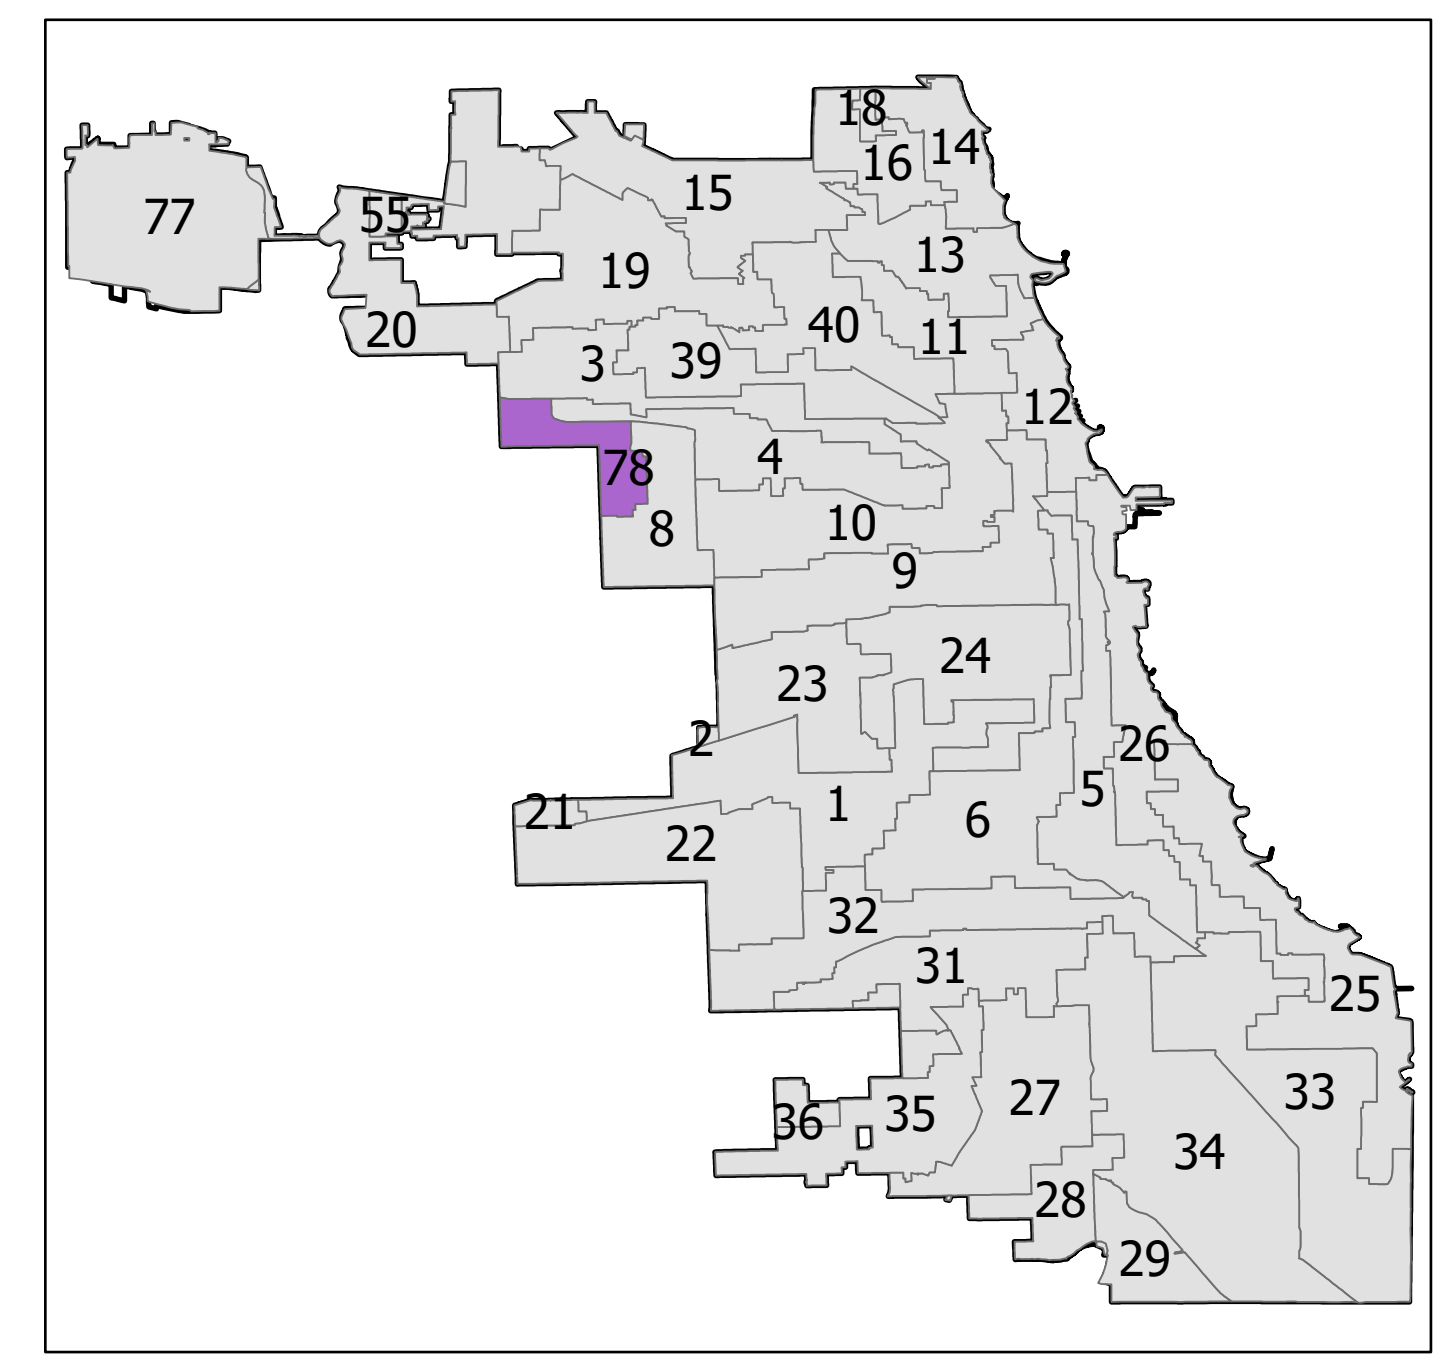

# 78th District State House

**Lying wholly or partially within the jurisdiction of the Board of Election Commissioners**

**These district maps are current as of December 28, 2021 and are subject to change due to pending litigation and/or future legislation, referenda or corrections. Please check periodically for updated maps**

Board of Elections - City of Chicago  
69 W Washington, Suite 600, Chicago, IL 60602  
312-269-7900  
[www.chicagoelections.gov](http://www.chicagoelections.gov)

Scale: 1:7,500

**Legend**

- State House District
- Chicago Wards 2015
- Chicago Boundary