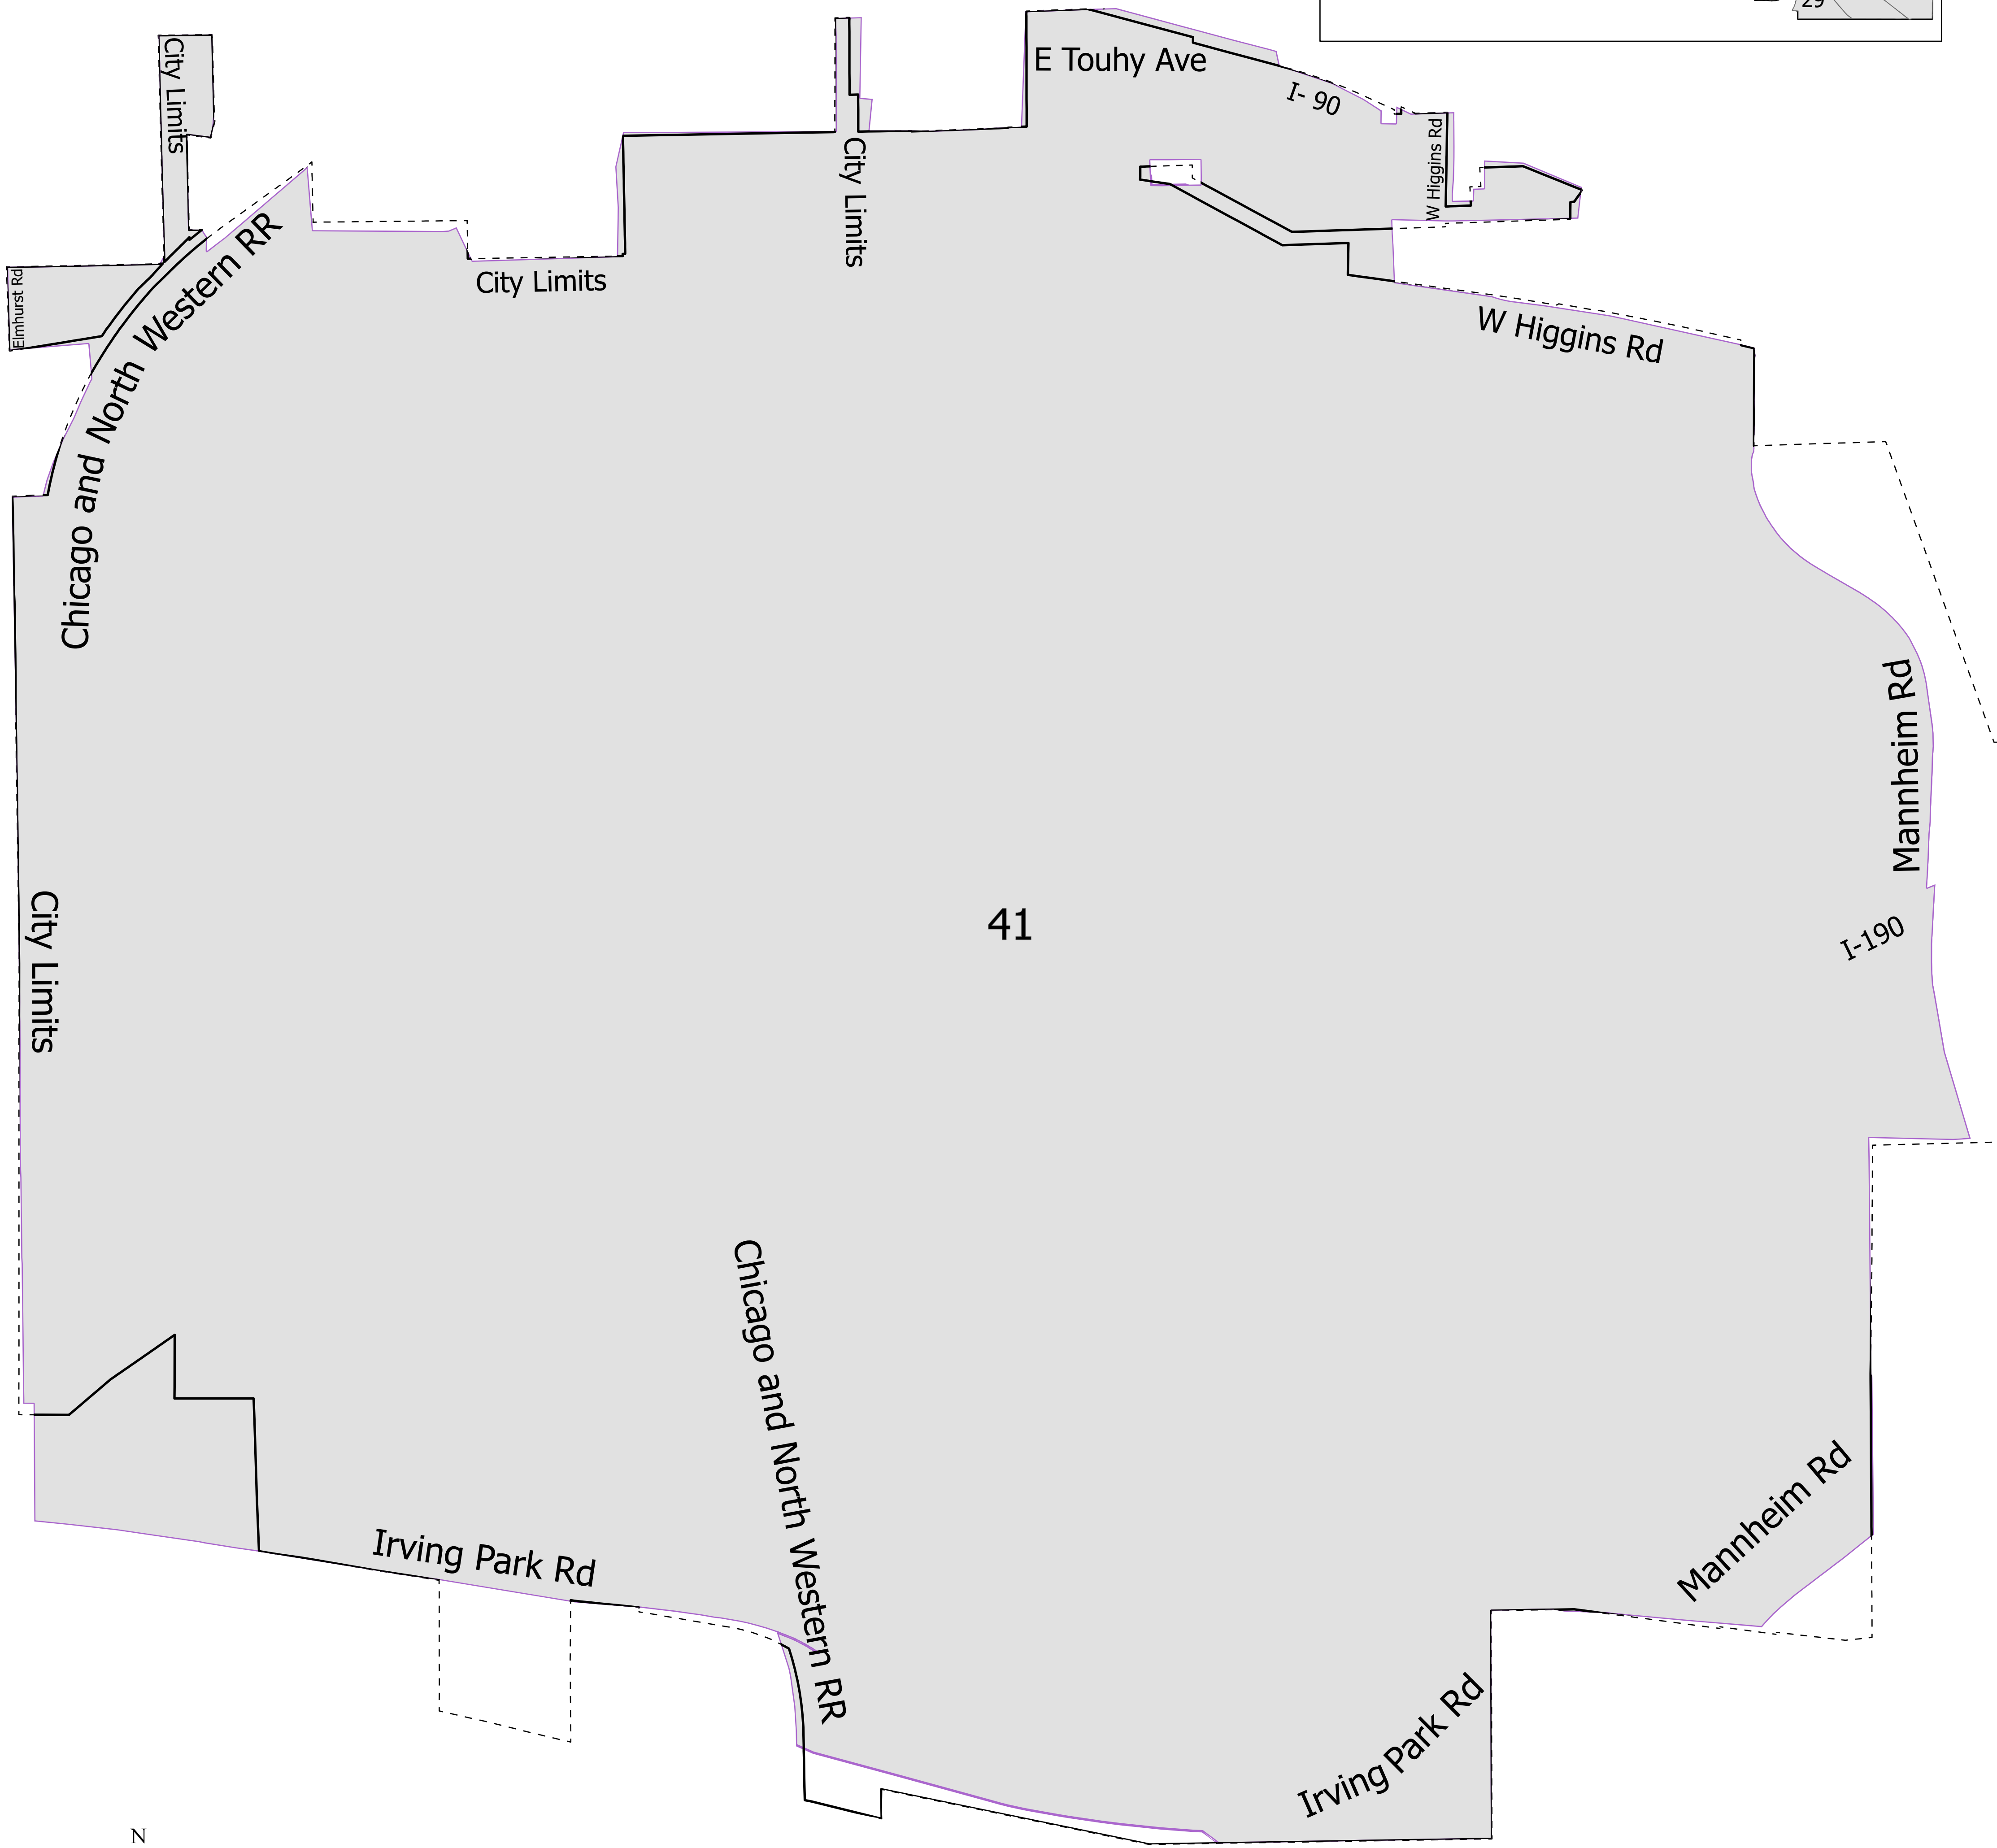

# 77th District State House

Lying wholly or partially within the  
jurisdiction of the Board of Election  
Commissioners

Scale: 1:12,000

**These district maps are current as of  
December 28, 2021 and are subject to  
change due to pending litigation and/or  
future legislation, referenda or corrections.  
Please check periodically for updated maps**