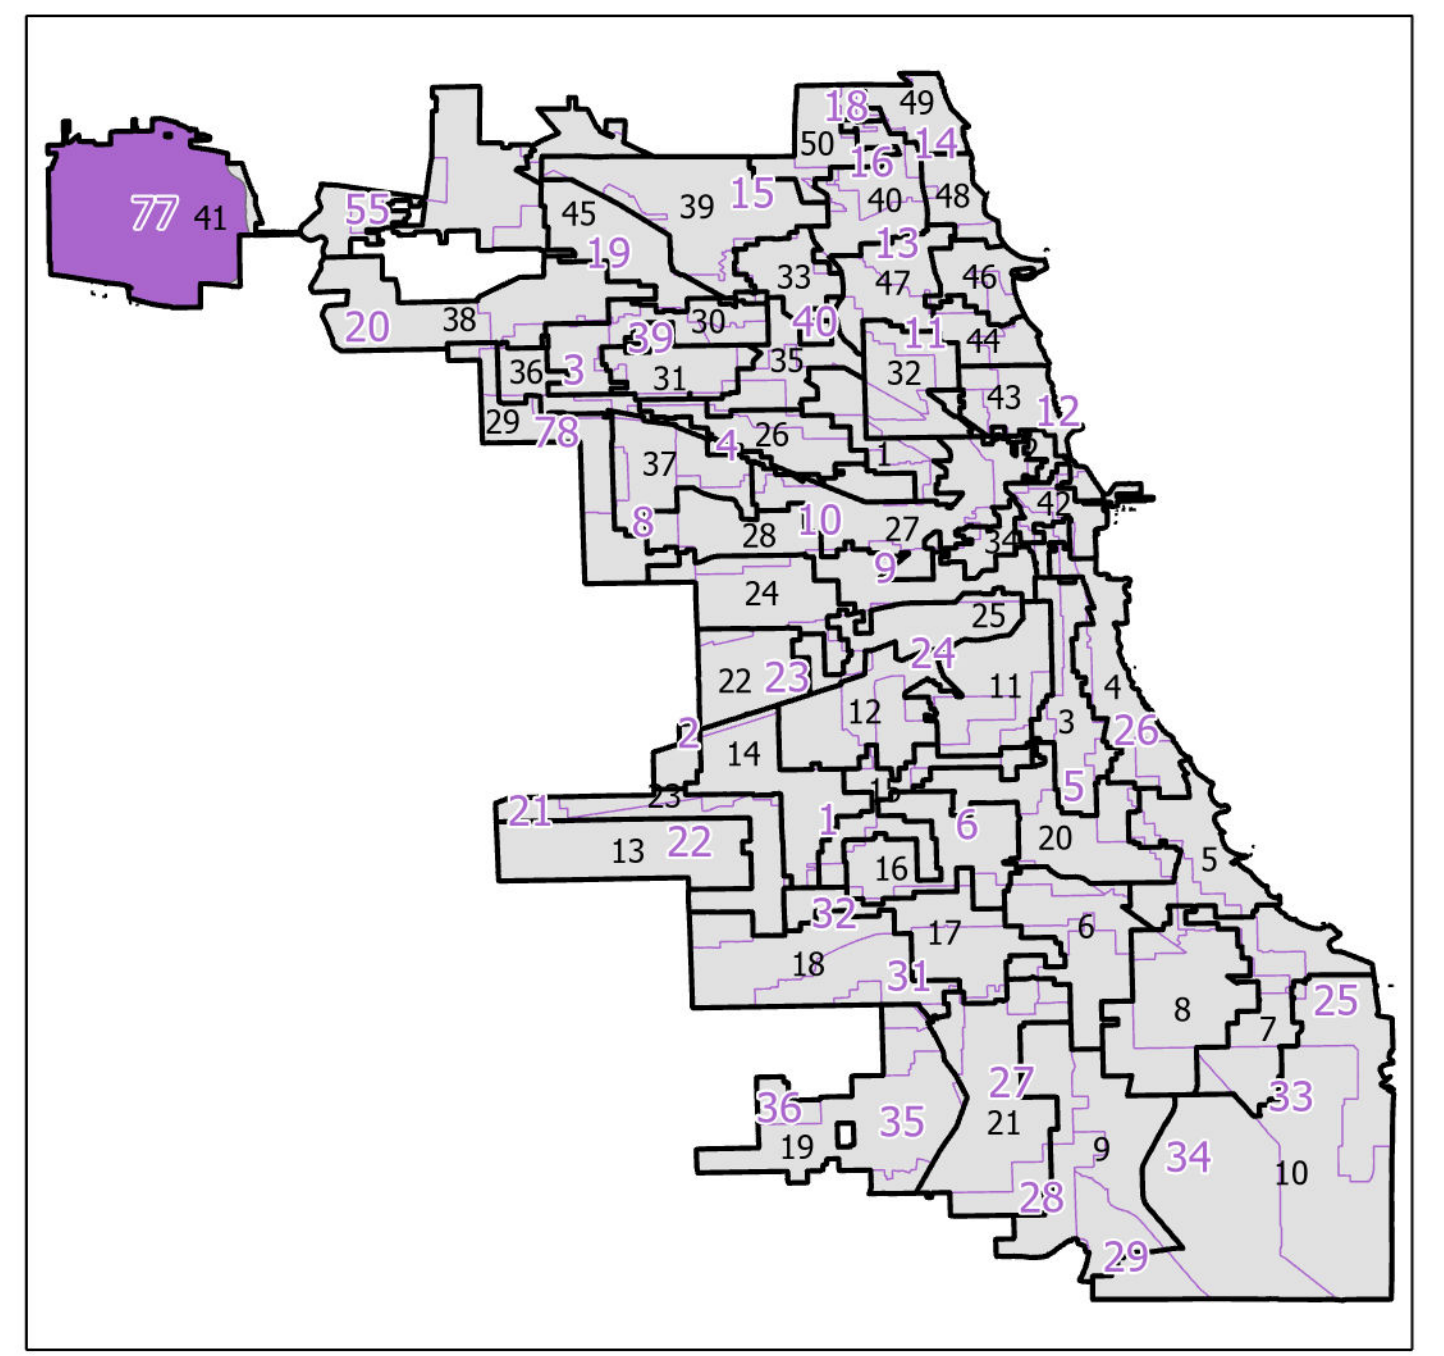

77th District State House

Lying wholly or partially within the
jurisdiction of the Board of Election
Commissioners

Scale: 1:12,000

**These district maps are current as of
December 28, 2021 and are subject to
change due to pending litigation and/or
future legislation, referenda or corrections.
Please check periodically for updated maps**

Board of Elections - City of Chicago
69 W Washington, Suite 600, Chicago, IL 60602
312-269-7900

www.chicagoelections.gov

- Legend**
- State House District
 - Chicago Wards
 - Chicago Boundary