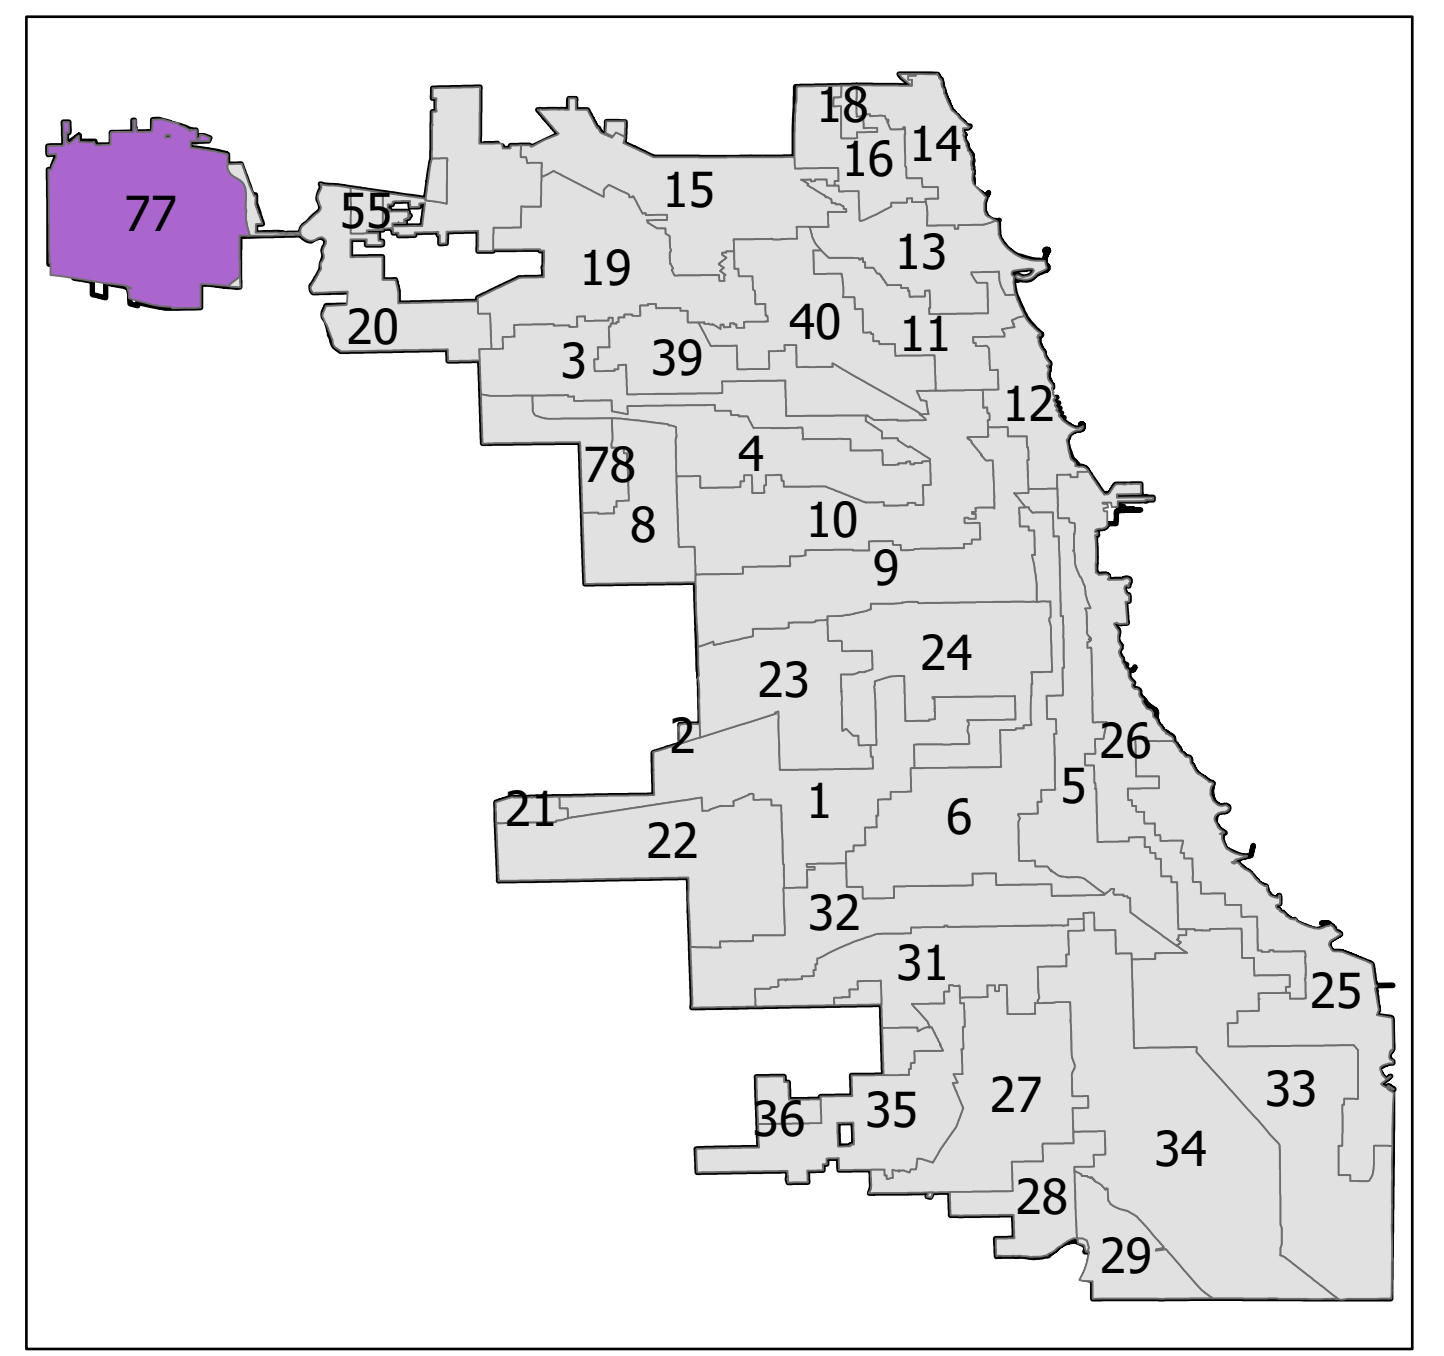

# 77th District State House

Lying wholly or partially within the  
jurisdiction of the Board of Election  
Commissioners

Scale: 1:12,000

**These district maps are current as of  
December 28, 2021 and are subject to  
change due to pending litigation and/or  
future legislation, referenda or corrections.  
Please check periodically for updated maps**

Board of Elections - City of Chicago  
69 W Washington, Suite 600, Chicago, IL 60602  
312-269-7900  
[www.chicagoelections.gov](http://www.chicagoelections.gov)

- Legend**
-  State House District
  -  Chicago Wards 2015
  -  Chicago Boundary