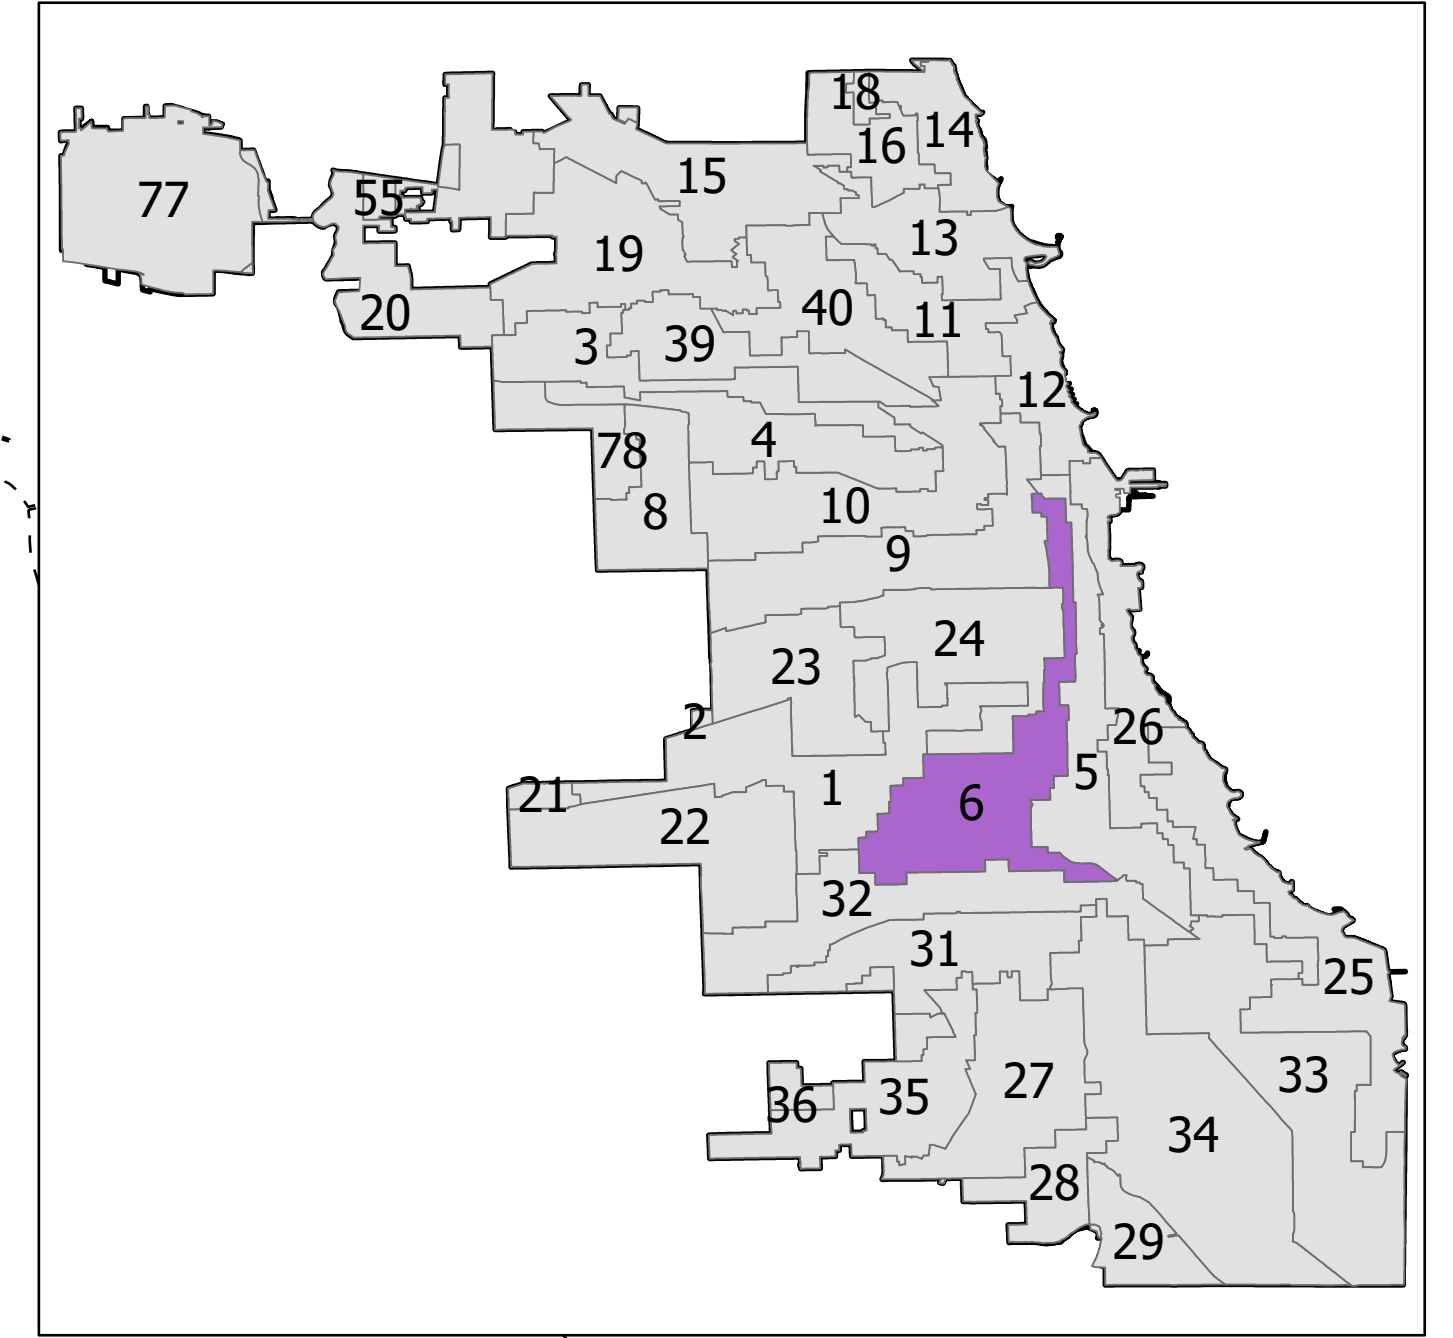

# 6th District State House

Lying wholly or partially within the jurisdiction of the Board of Election Commissioners

These district maps are current as of December 28, 2021 and are subject to change due to pending litigation and/or future legislation, referenda or corrections. Please check periodically for updated maps

- Legend**
- State House District
  - Chicago Wards 2015
  - Chicago Boundary

Scale: 1:24,000

Date Printed: 12/13/2021 12:50 PM

Board of Elections - City of Chicago  
 69 W Washington, Suite 600, Chicago, IL 60602  
 312-269-7900  
[www.chicagoelections.gov](http://www.chicagoelections.gov)