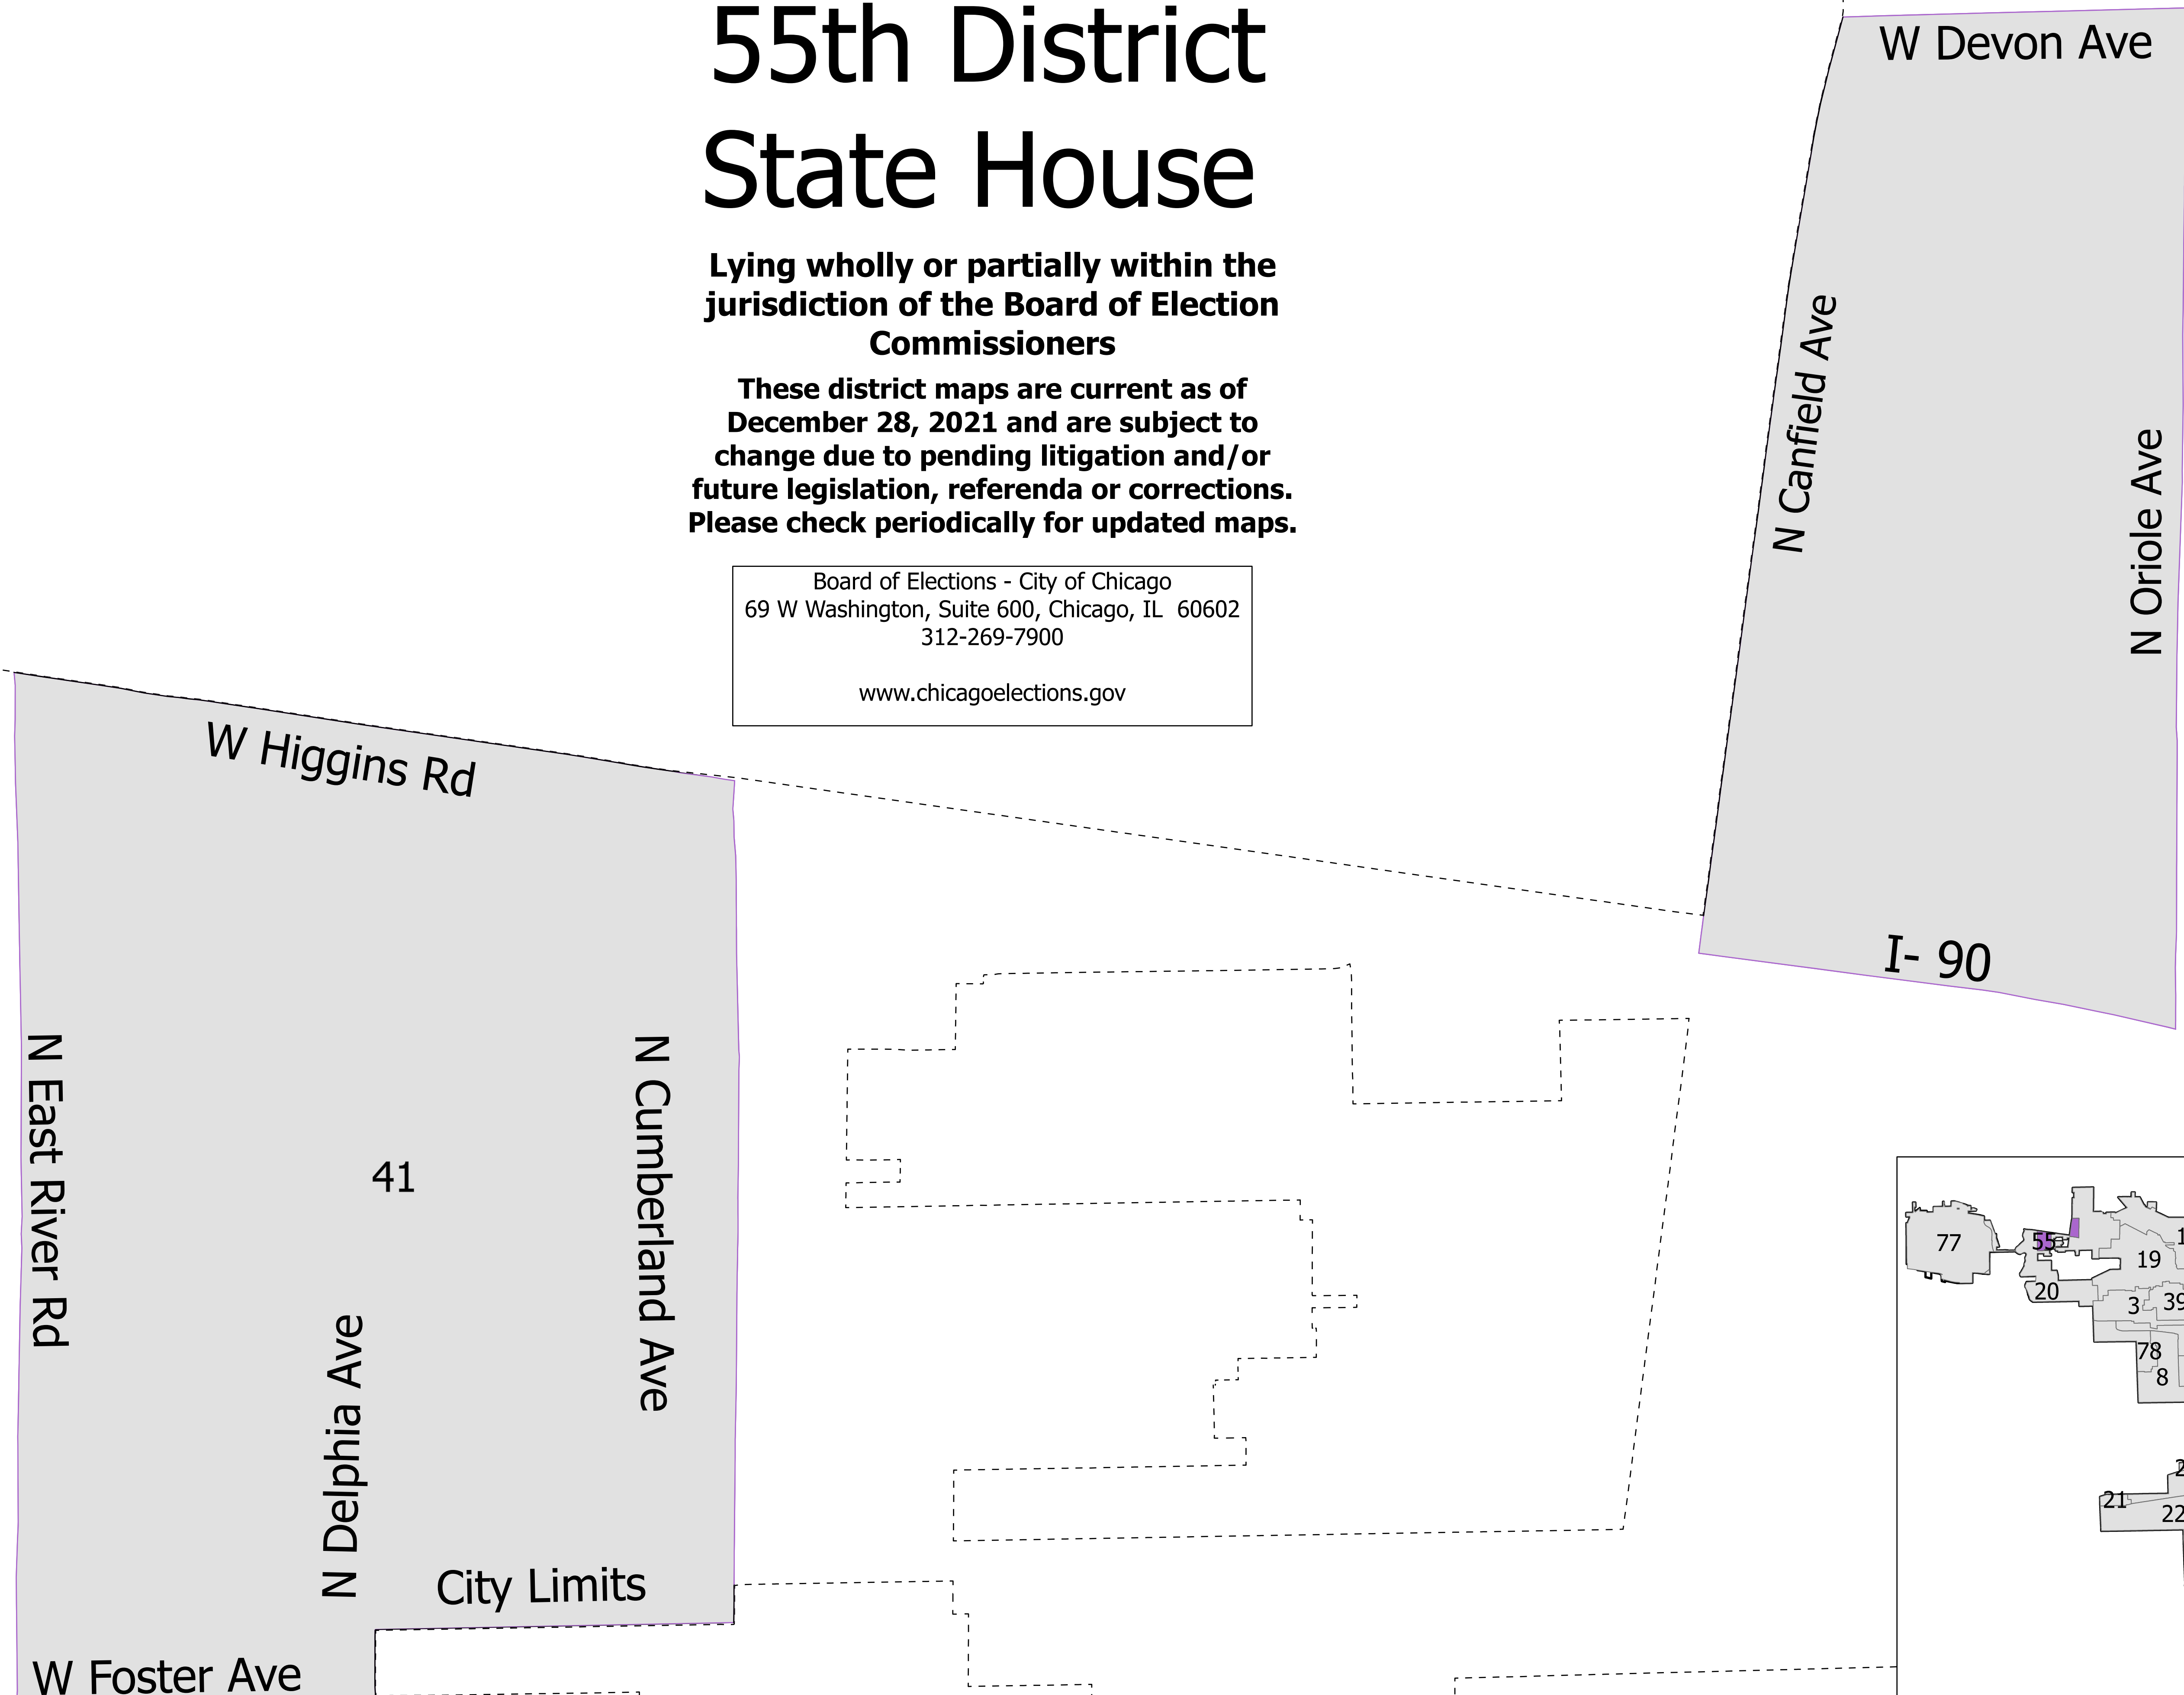

55th District State House

Lying wholly or partially within the
jurisdiction of the Board of Election
Commissioners

These district maps are current as of
December 28, 2021 and are subject to
change due to pending litigation and/or
future legislation, referenda or corrections.
Please check periodically for updated maps.

Board of Elections - City of Chicago
69 W Washington, Suite 600, Chicago, IL 60602
312-269-7900
www.chicagoelections.gov

- Legend**
- State House District
 - Chicago Wards 2015
 - Chicago Boundary