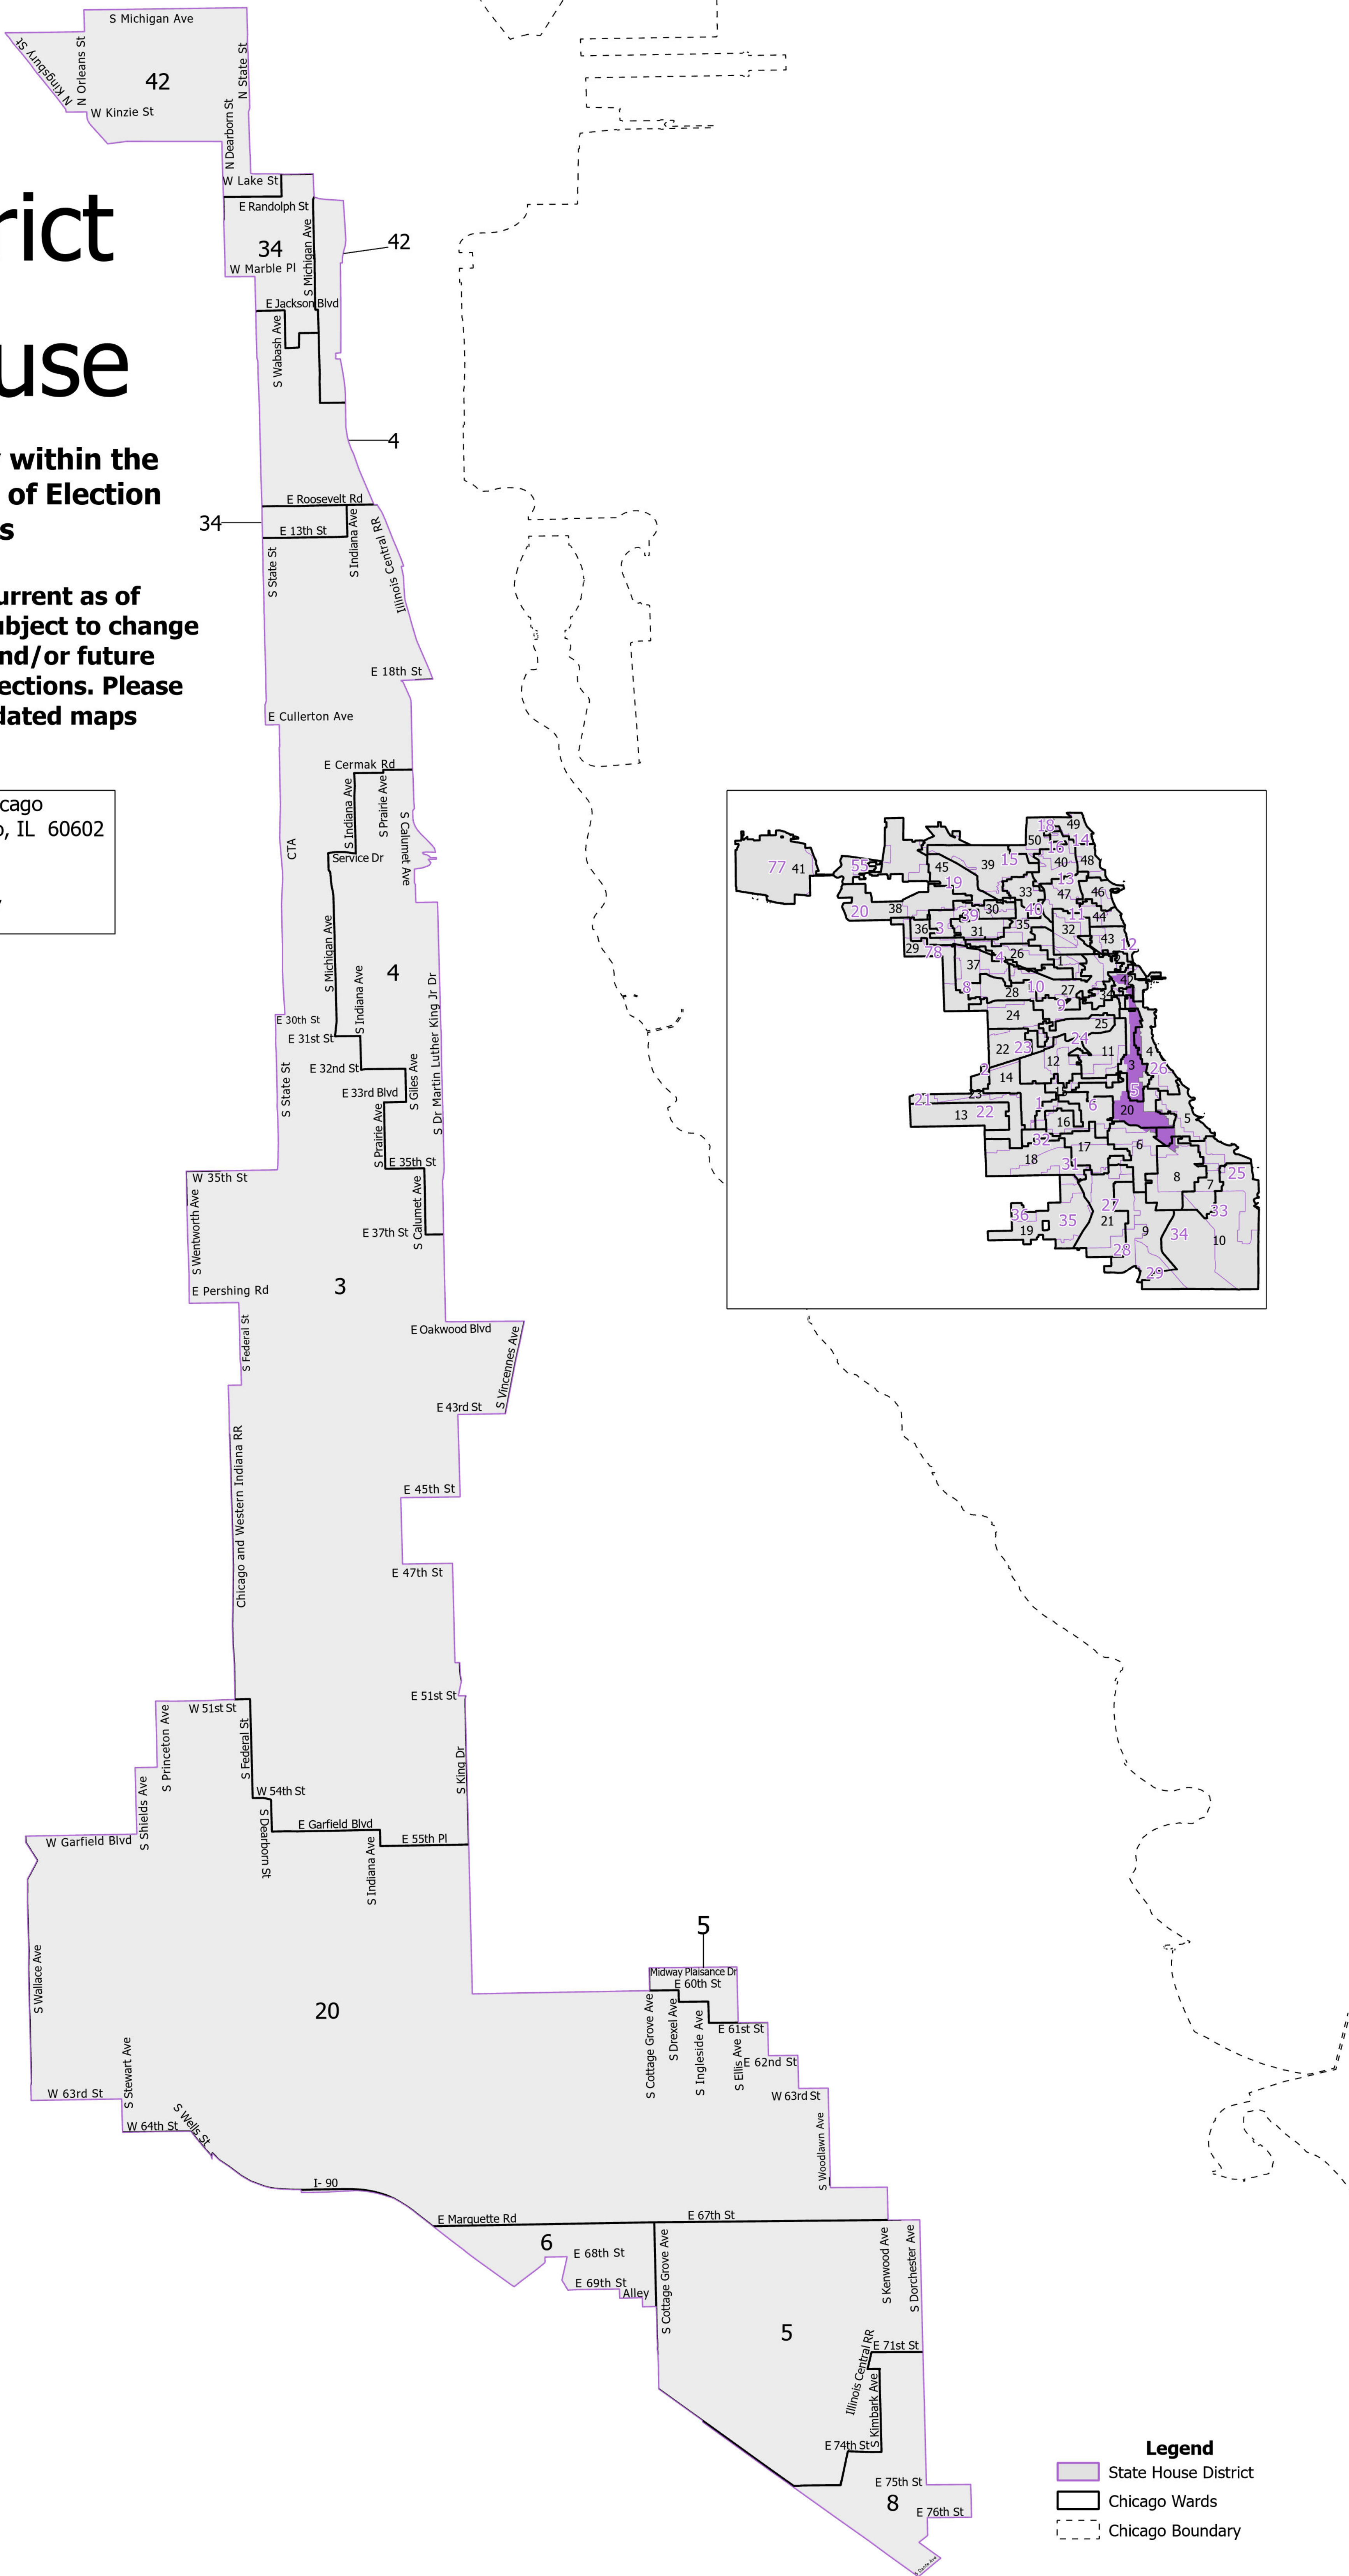

5th District State House

Lying wholly or partially within the jurisdiction of the Board of Election Commissioners

These district maps are current as of December 28, 2021 and are subject to change due to pending litigation and/or future legislation, referenda or corrections. Please check periodically for updated maps

Board of Elections - City of Chicago
69 W Washington, Suite 600, Chicago, IL 60602
312-269-7900
www.chicagoelections.gov

Scale: 1:18,000

Legend

- State House District
- Chicago Wards
- Chicago Boundary