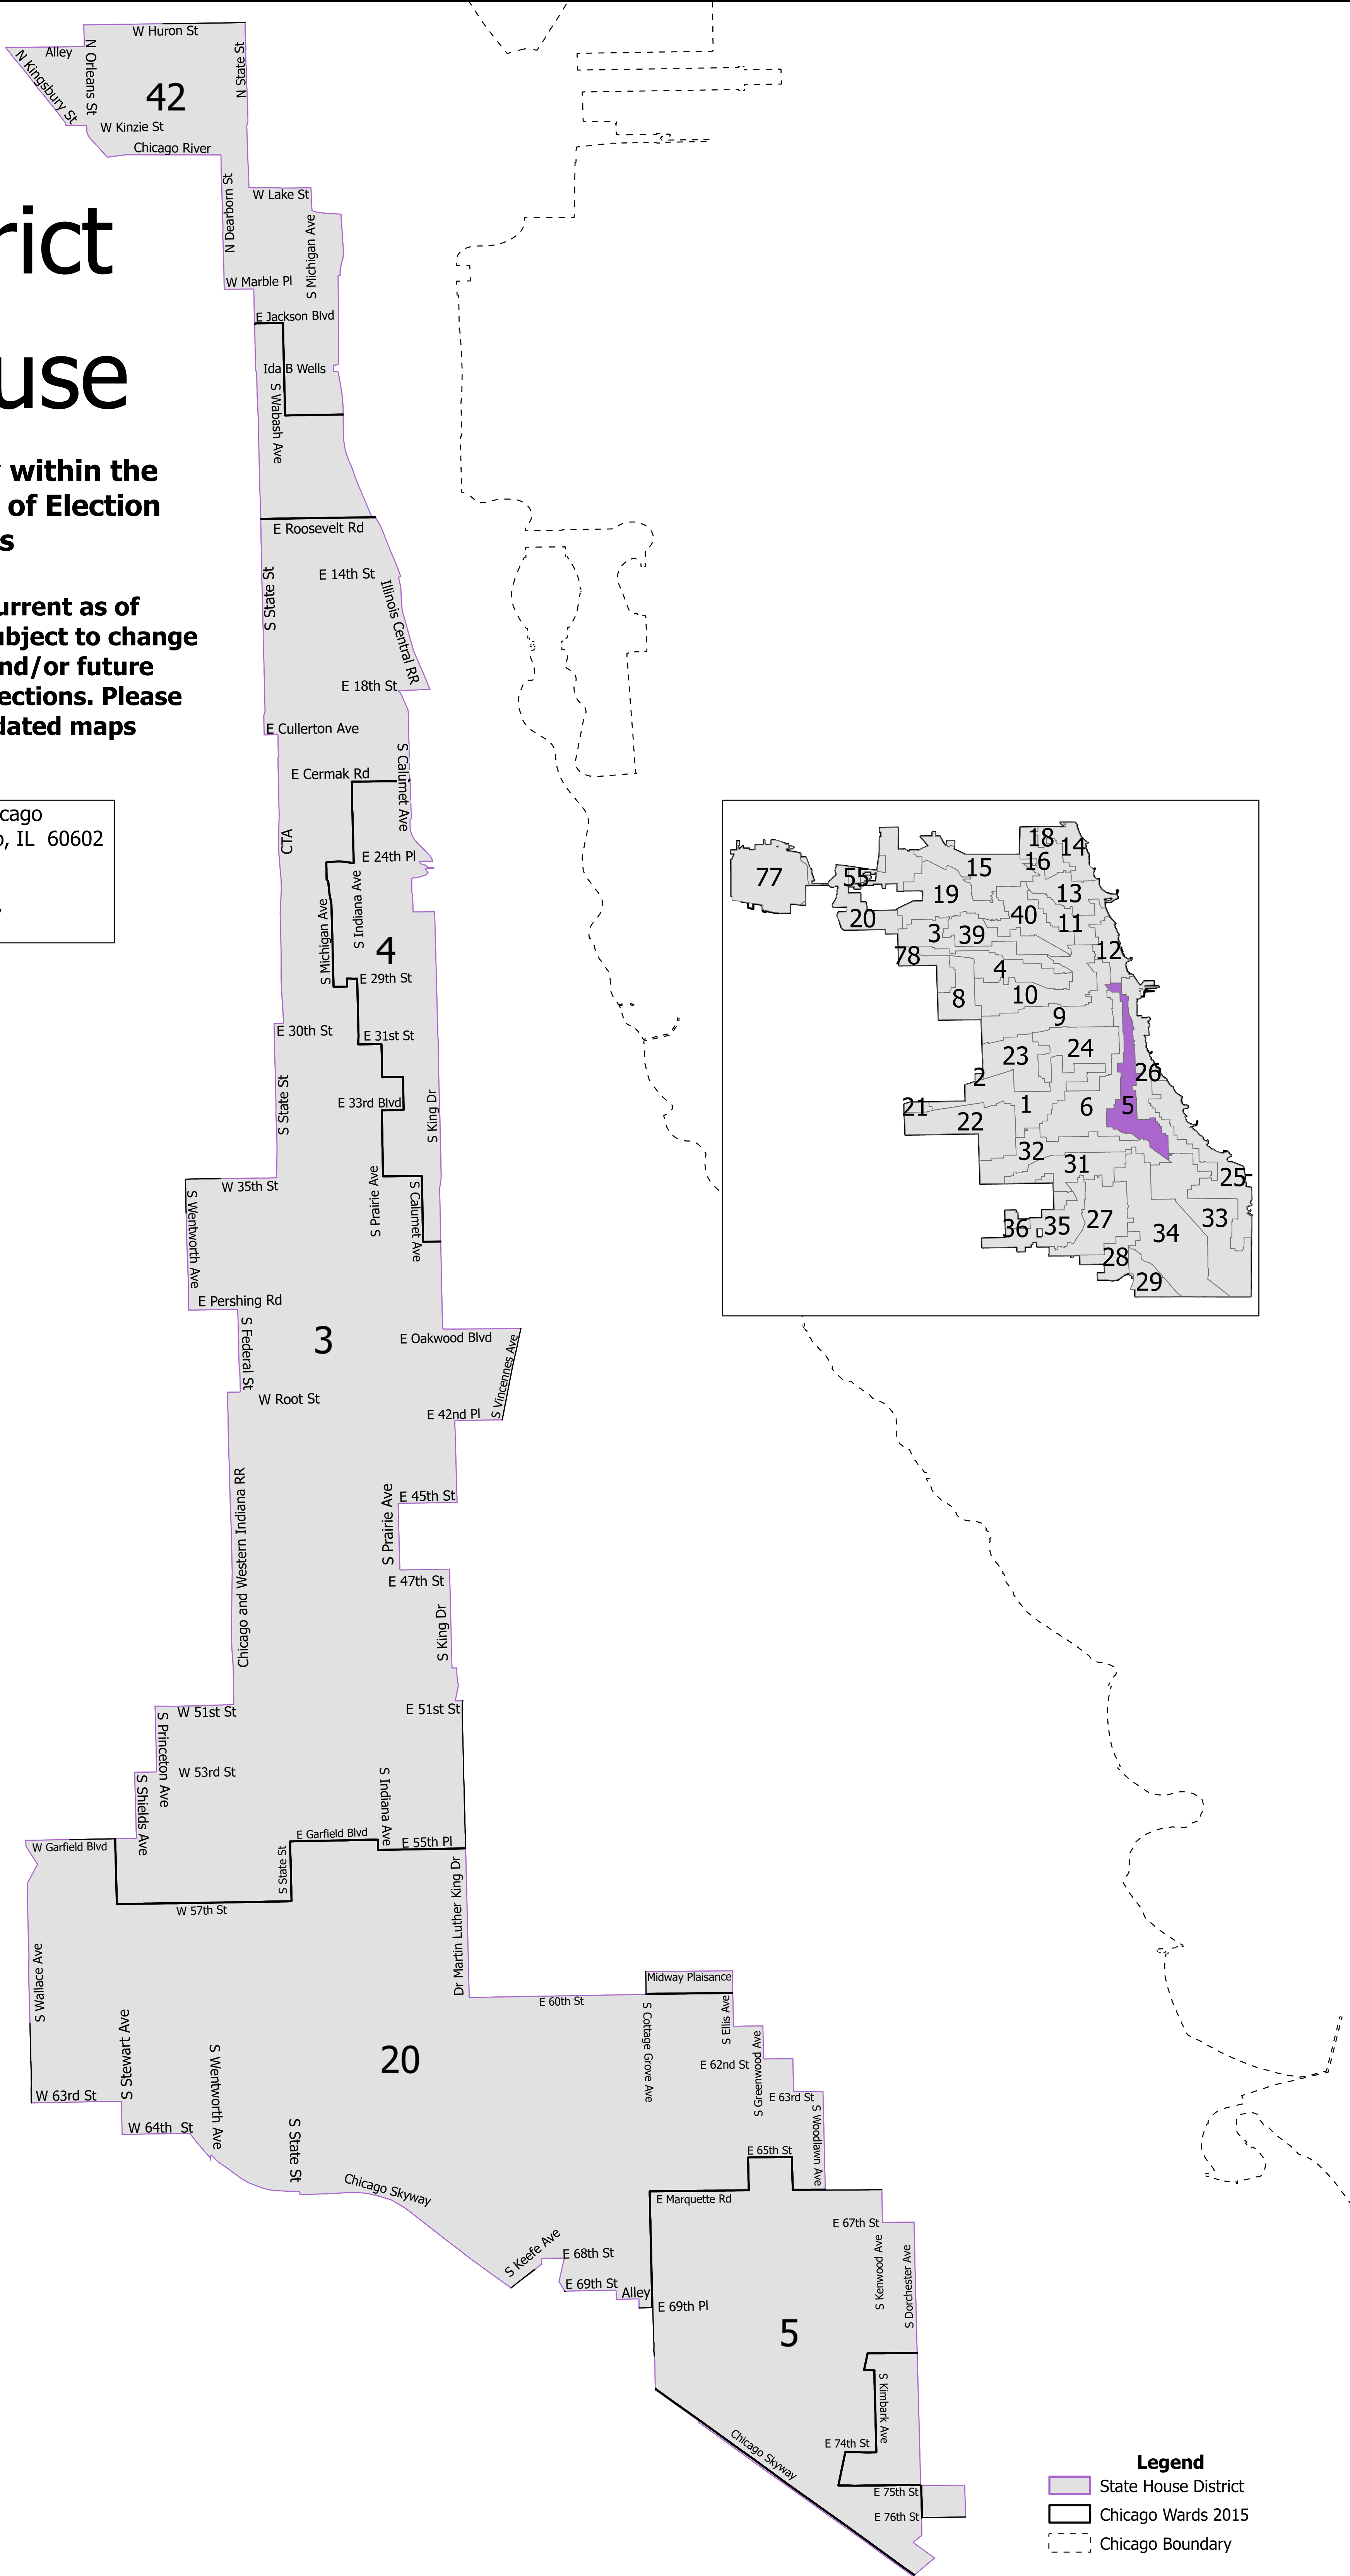

5th District State House

Lying wholly or partially within the jurisdiction of the Board of Election Commissioners

These district maps are current as of December 28, 2021 and are subject to change due to pending litigation and/or future legislation, referenda or corrections. Please check periodically for updated maps

Board of Elections - City of Chicago
69 W Washington, Suite 600, Chicago, IL 60602
312-269-7900
www.chicagoelections.gov

Scale: 1:18,000

- Legend**
- State House District
 - Chicago Wards 2015
 - Chicago Boundary