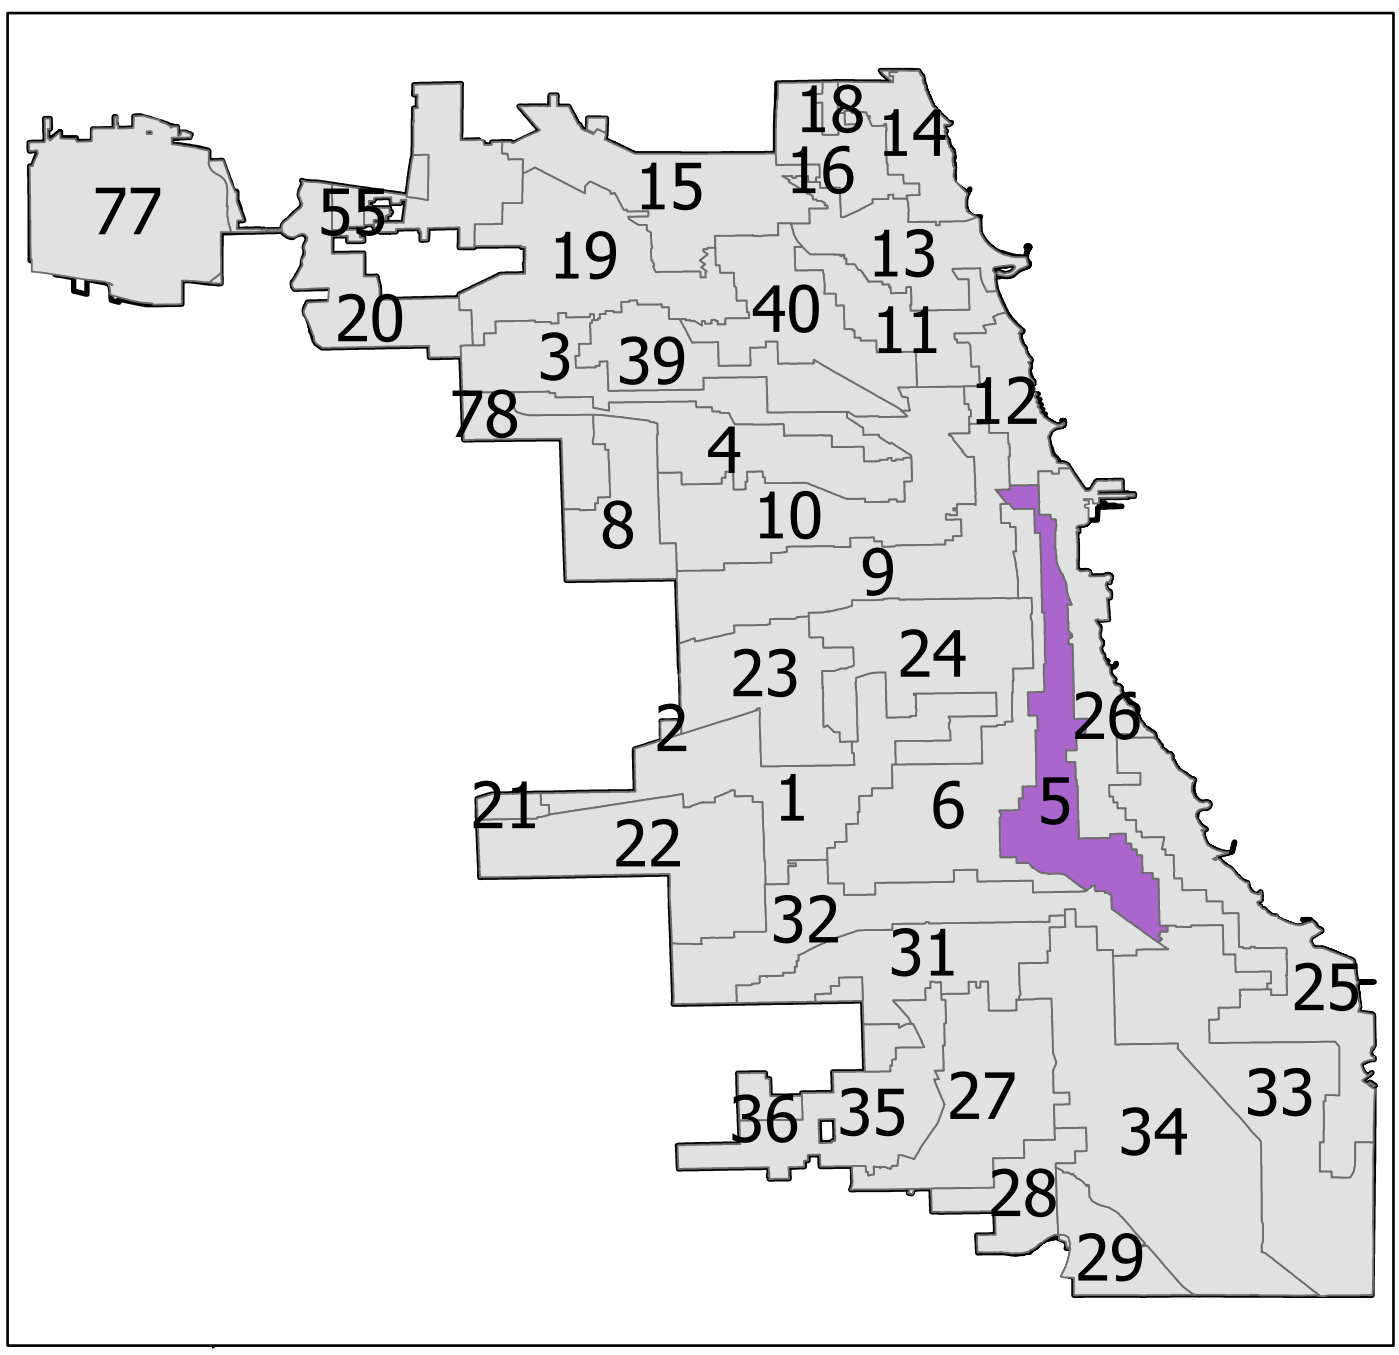

5th District State House

Lying wholly or partially within the jurisdiction of the Board of Election Commissioners

These district maps are current as of December 28, 2021 and are subject to change due to pending litigation and/or future legislation, referenda or corrections. Please check periodically for updated maps

Board of Elections - City of Chicago
69 W Washington, Suite 600, Chicago, IL 60602
312-269-7900
www.chicagoelections.gov

Scale: 1:18,000

- Legend**
- State House District
 - Chicago Wards 2015
 - Chicago Boundary