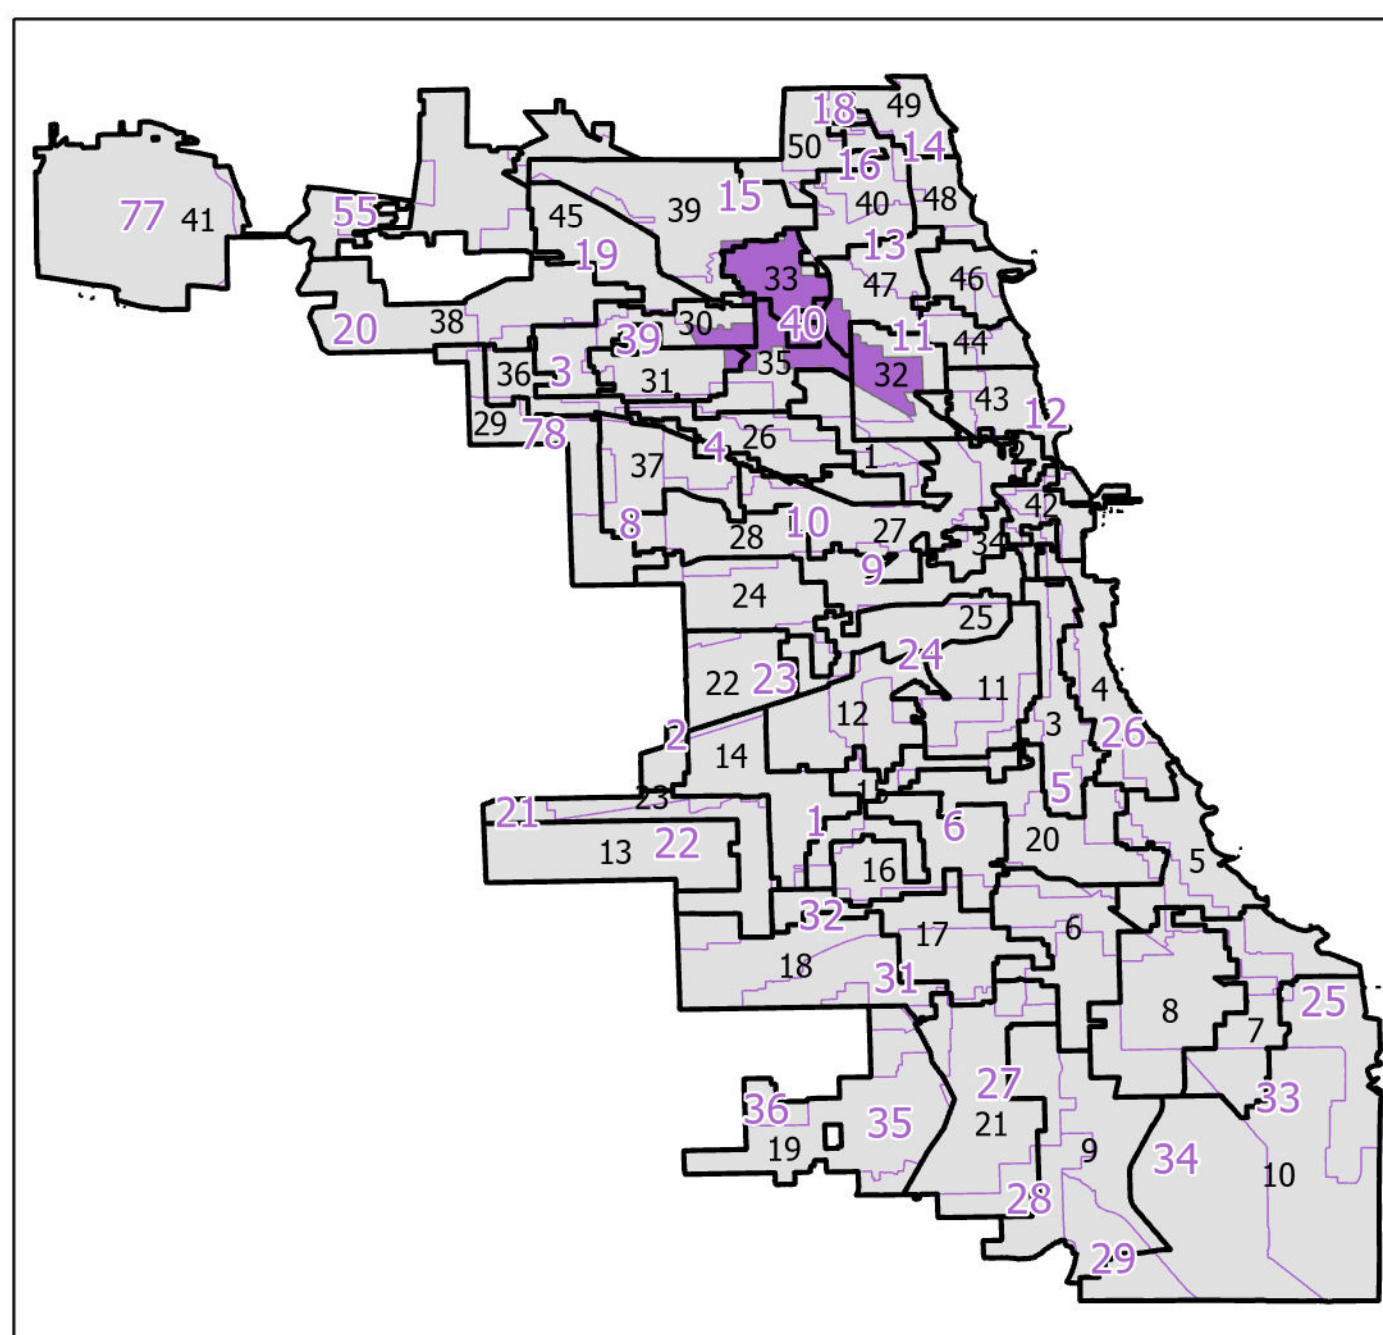

40th District State House

Lying wholly or partially within the jurisdiction of the Board of Election Commissioners

These district maps are current as of December 28, 2021 and are subject to change due to pending litigation and/or future legislation, referenda or corrections. Please check periodically for updated maps

Board of Elections - City of Chicago
69 W Washington, Suite 600, Chicago, IL 60602
312-269-7900
www.chicagoelections.gov

- Legend**
- State House District
 - Chicago Wards
 - Chicago Boundary