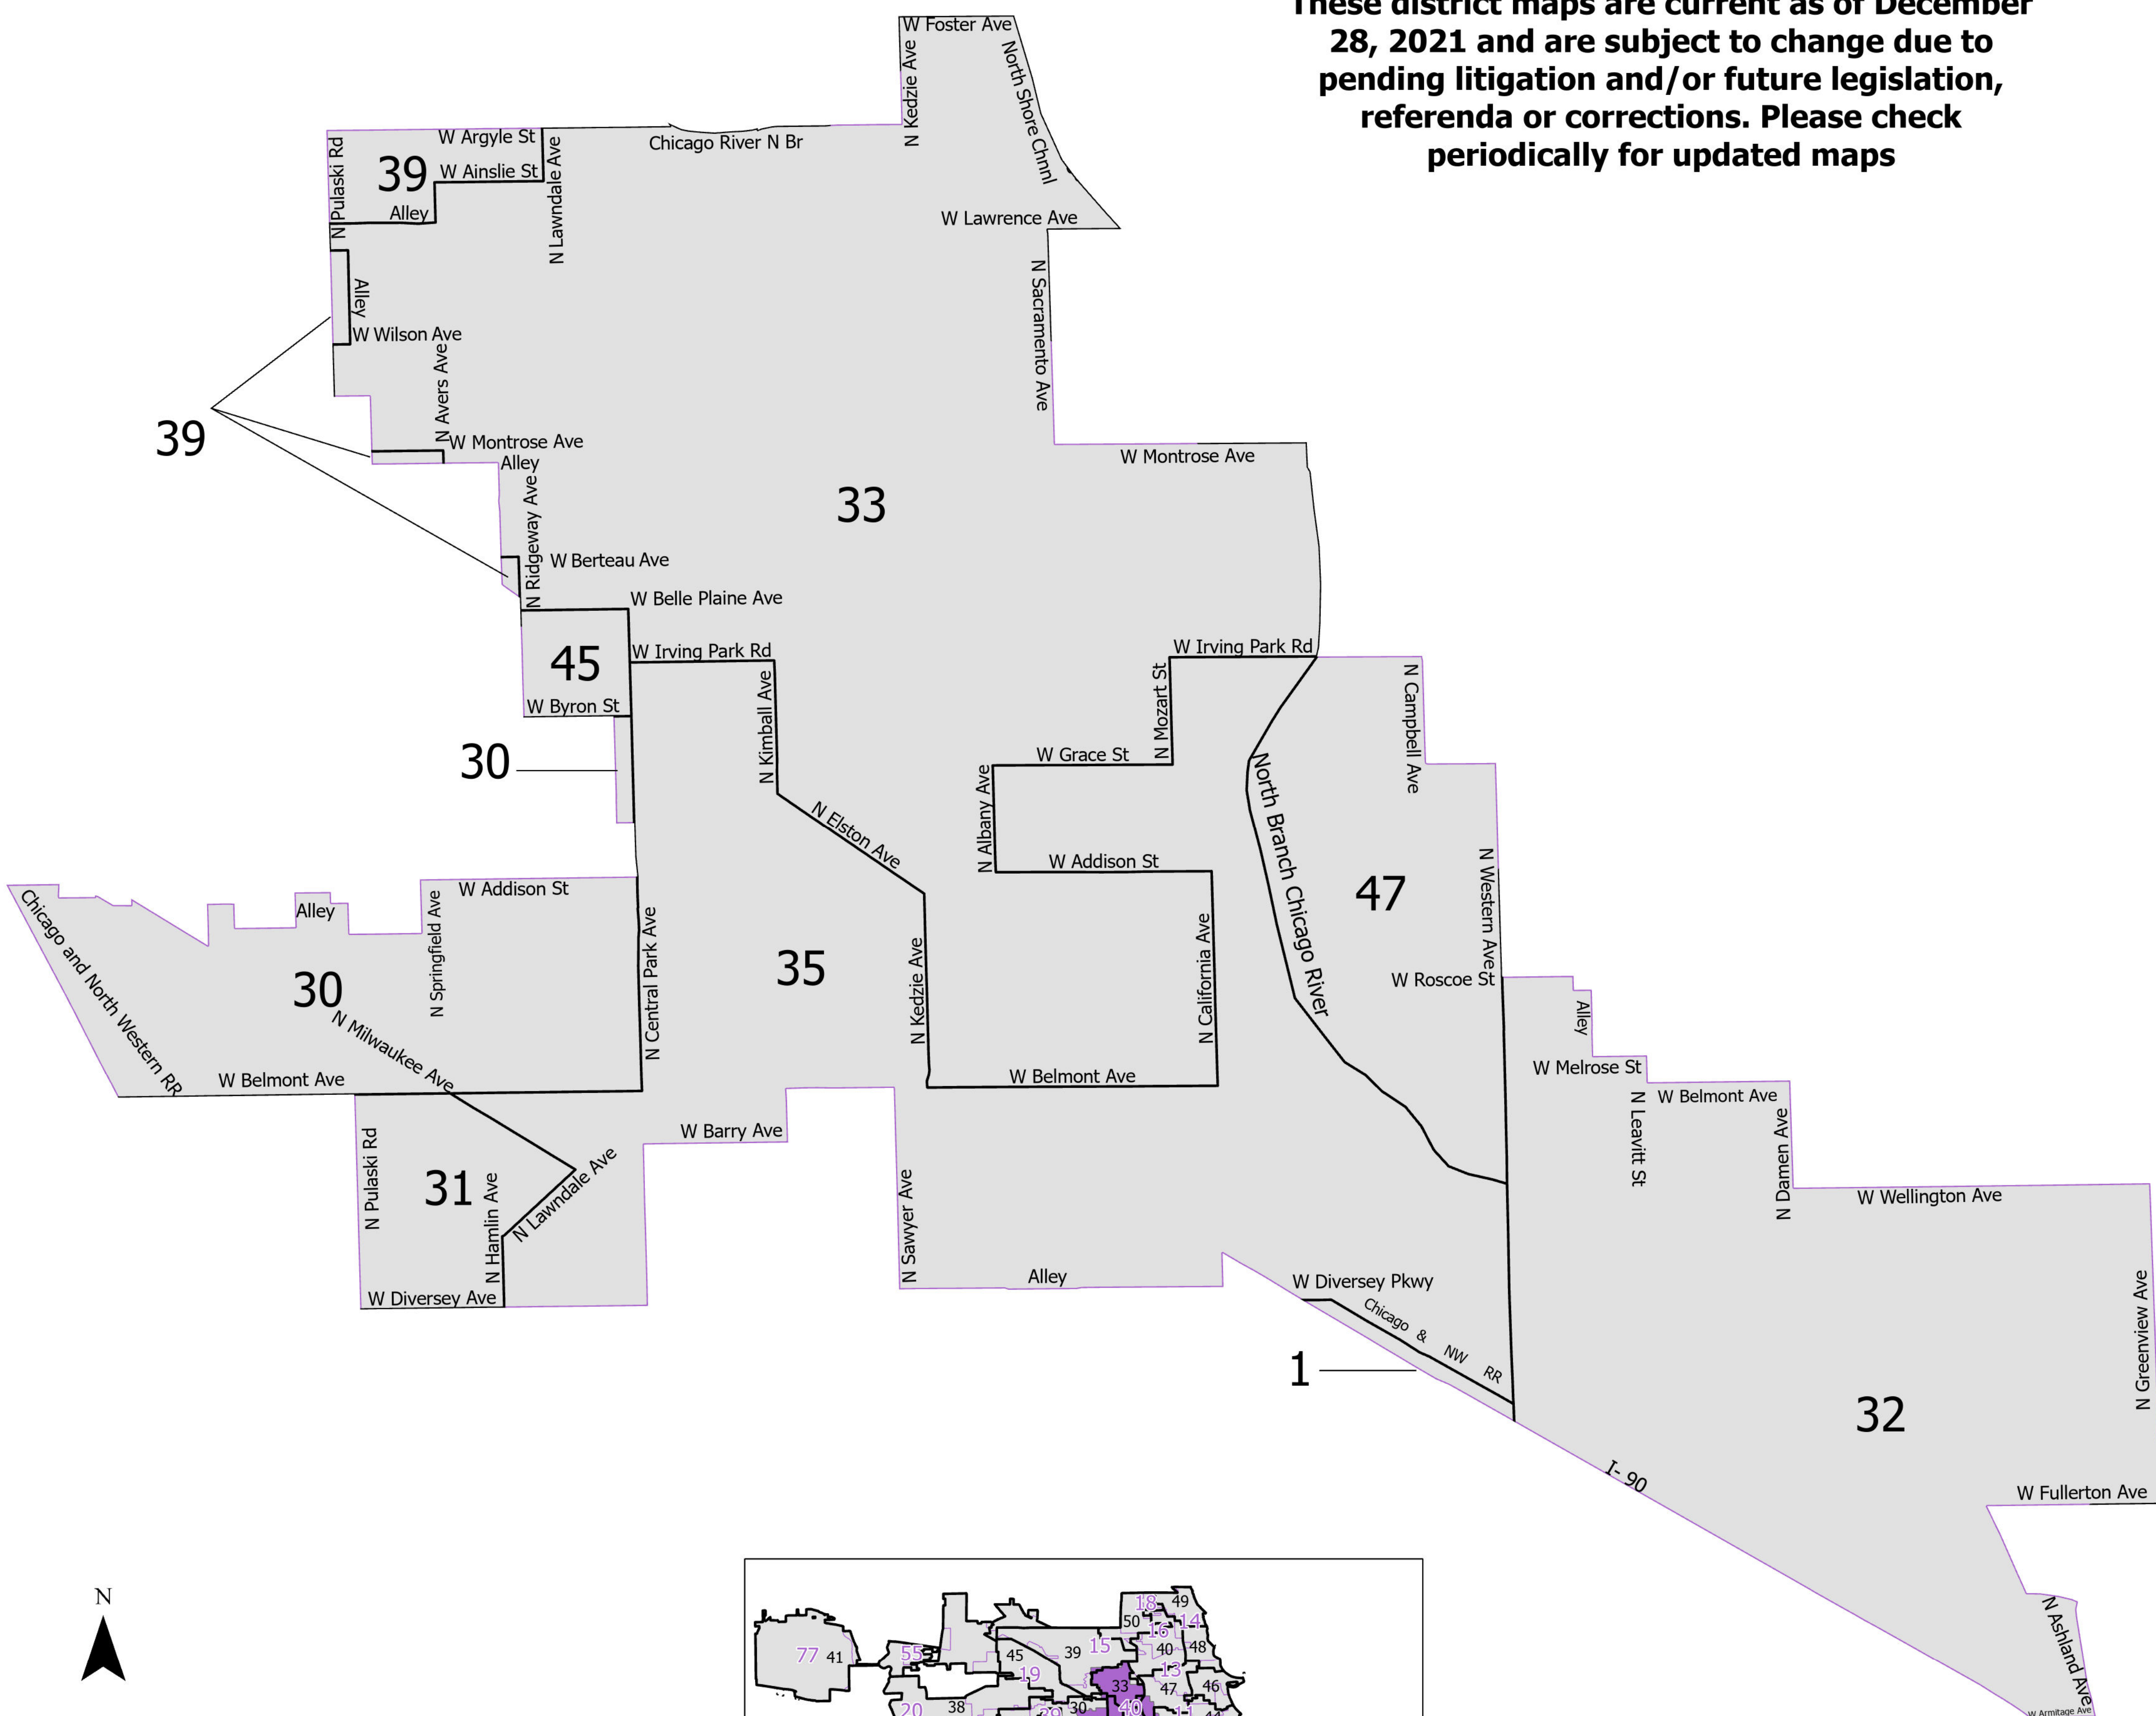

40th District State House

Lying wholly or partially within the jurisdiction of the Board of Election Commissioners

These district maps are current as of December 28, 2021 and are subject to change due to pending litigation and/or future legislation, referenda or corrections. Please check periodically for updated maps

Board of Elections - City of Chicago
69 W Washington, Suite 600, Chicago, IL 60602
312-269-7900
www.chicagoelections.gov

- Legend**
- State House District
 - Chicago Wards
 - Chicago Boundary