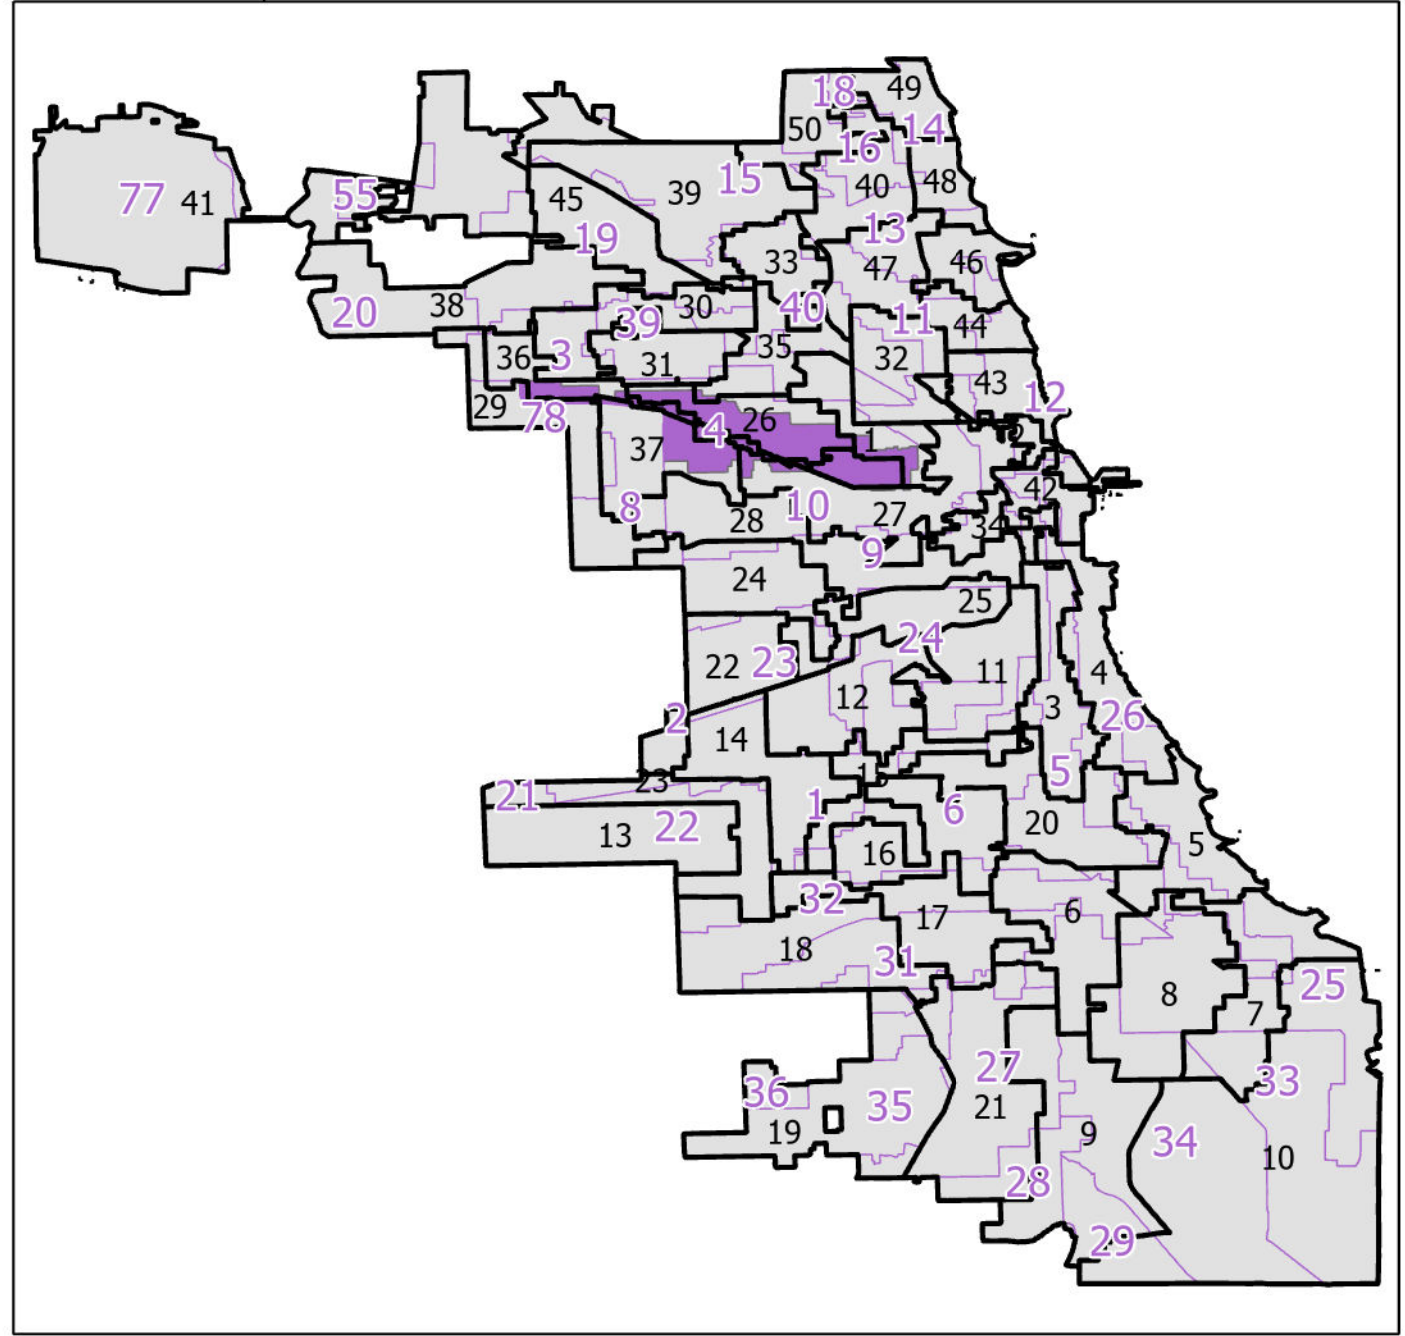

# 4th District State House

Lying wholly or partially within the  
jurisdiction of the Board of Election  
Commissioners

These district maps are current as of December 28, 2021  
and are subject to change due to pending litigation and/or  
future legislation, referenda or corrections. Please check  
periodically for updated maps

Scale: 1:16,000

Board of Elections - City of Chicago  
69 W Washington, Suite 600, Chicago, IL 60602  
312-269-7900  
  
[www.chicagoelections.gov](http://www.chicagoelections.gov)

- Legend**
-  State House District
  -  Chicago Wards
  -  Chicago Boundary