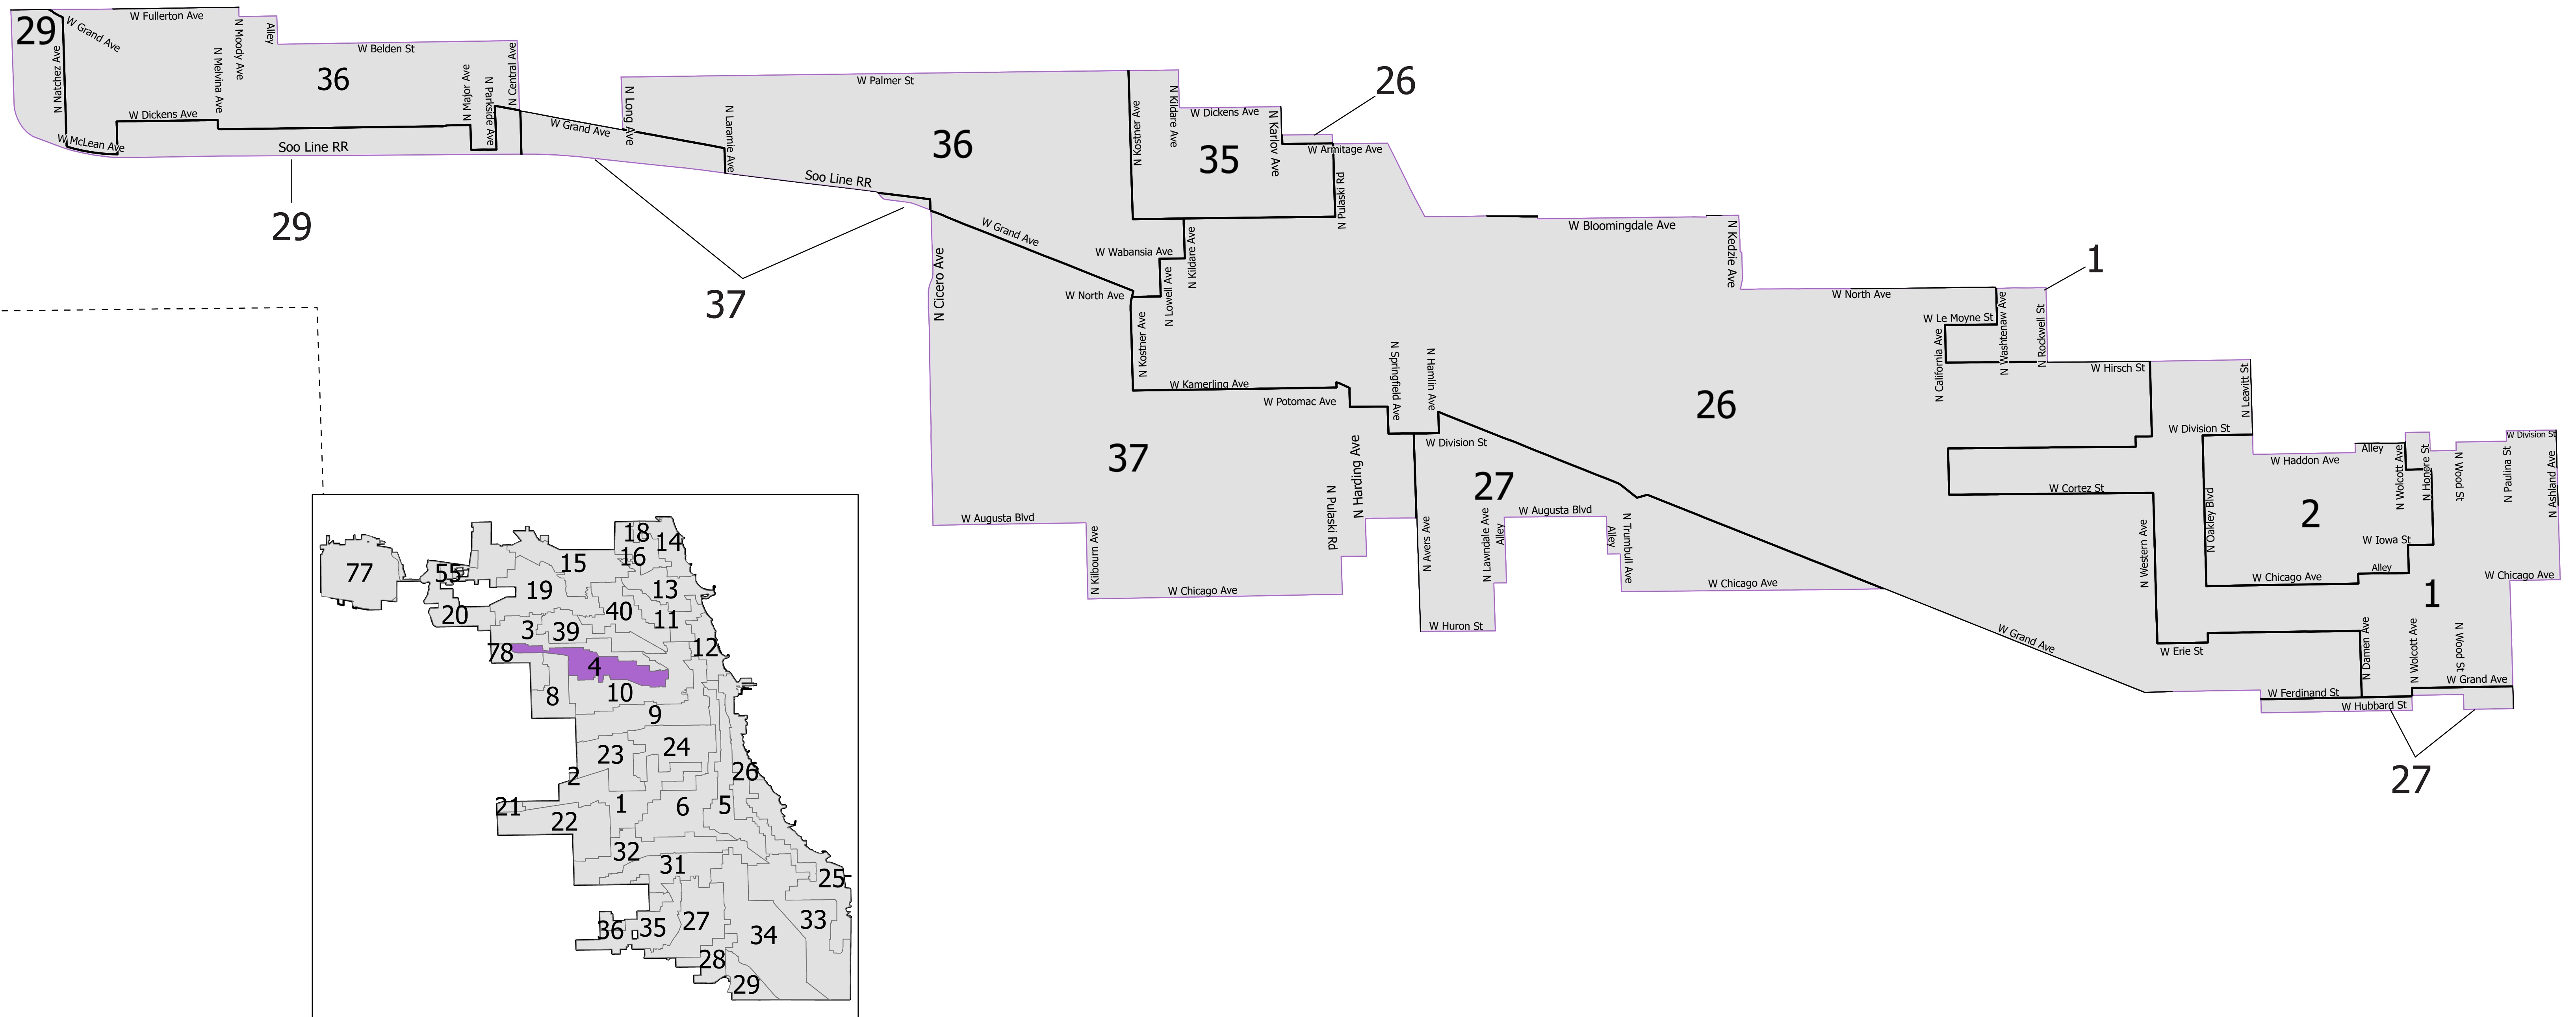

4th District State House

Lying wholly or partially within the
jurisdiction of the Board of Election
Commissioners

These district maps are current as of December 28, 2021
and are subject to change due to pending litigation and/or
future legislation, referenda or corrections. Please check
periodically for updated maps

Scale: 1:16,000

Date Printed: 1/4/2022 10:11 AM

Board of Elections - City of Chicago
69 W Washington, Suite 600, Chicago, IL 60602
312-269-7900
www.chicagoelections.gov

Legend
 State House District
 Chicago Wards 2015
 Chicago Boundary