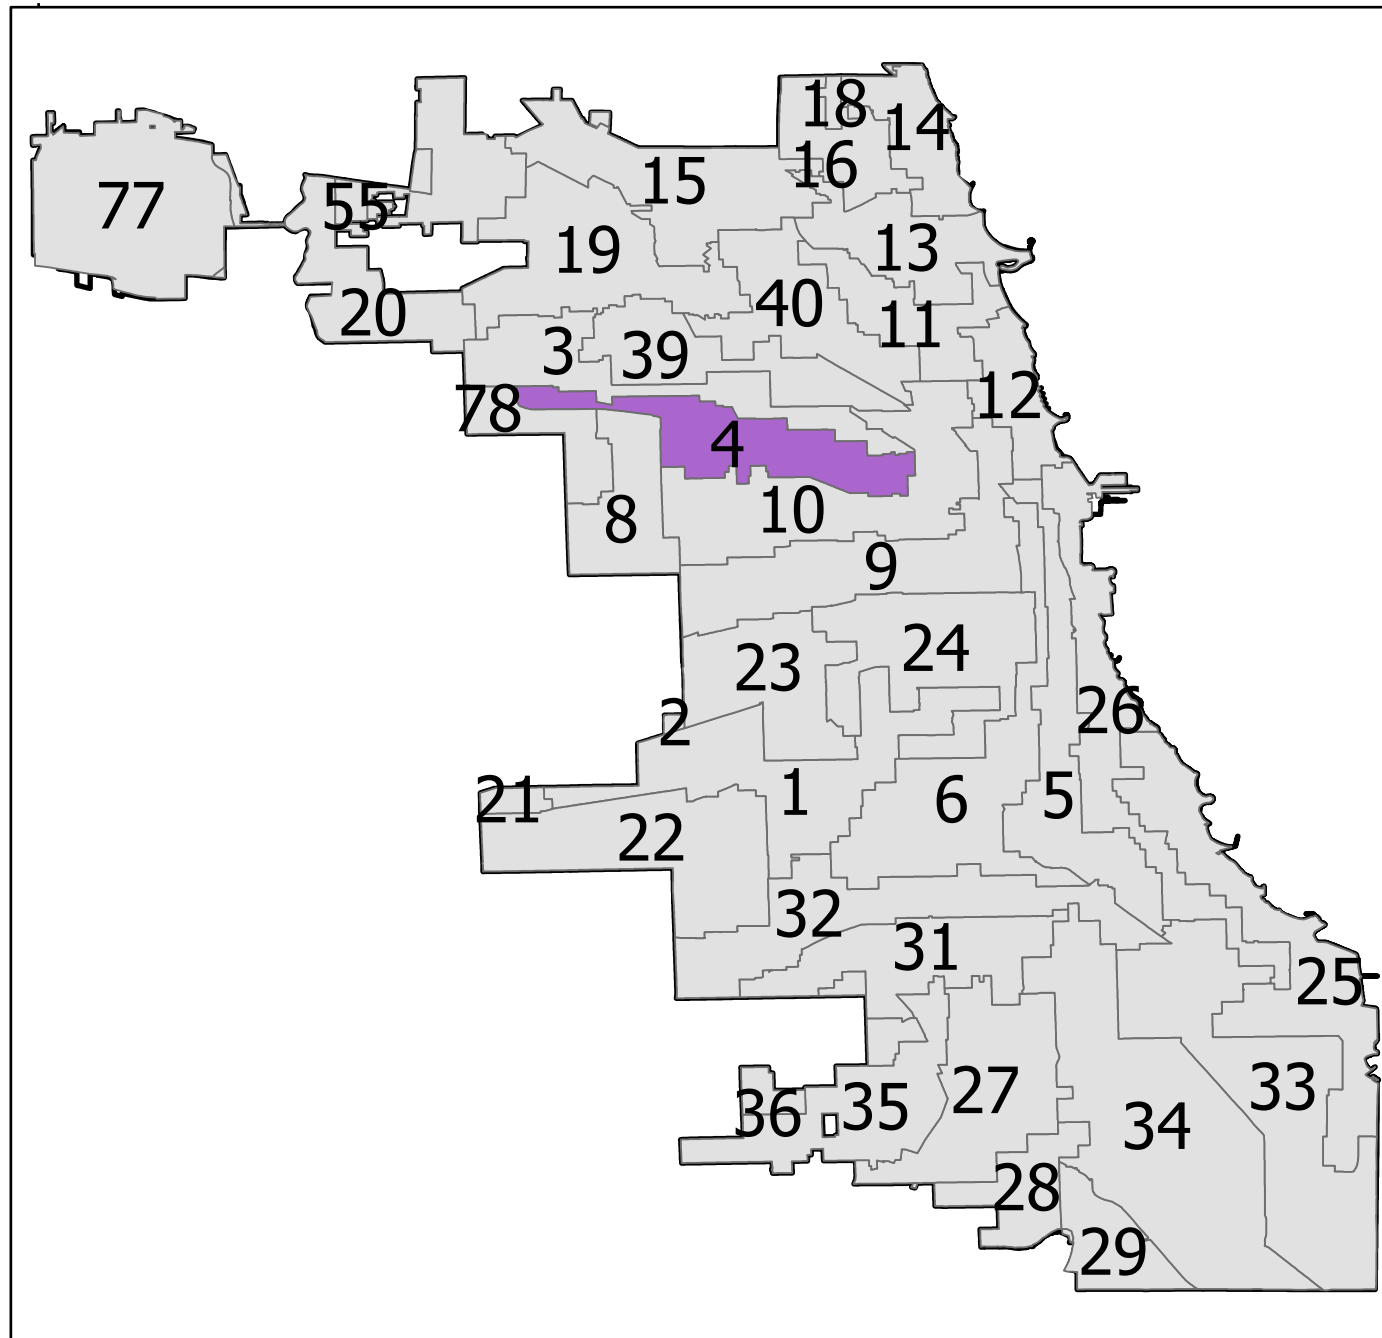

4th District State House

Lying wholly or partially within the
jurisdiction of the Board of Election
Commissioners

These district maps are current as of December 28, 2021
and are subject to change due to pending litigation and/or
future legislation, referenda or corrections. Please check
periodically for updated maps

Scale: 1:16,000

Date Printed: 1/4/2022 10:11 AM

Board of Elections - City of Chicago
69 W Washington, Suite 600, Chicago, IL 60602
312-269-7900
www.chicagoelections.gov

Legend
 State House District
 Chicago Wards 2015
 Chicago Boundary