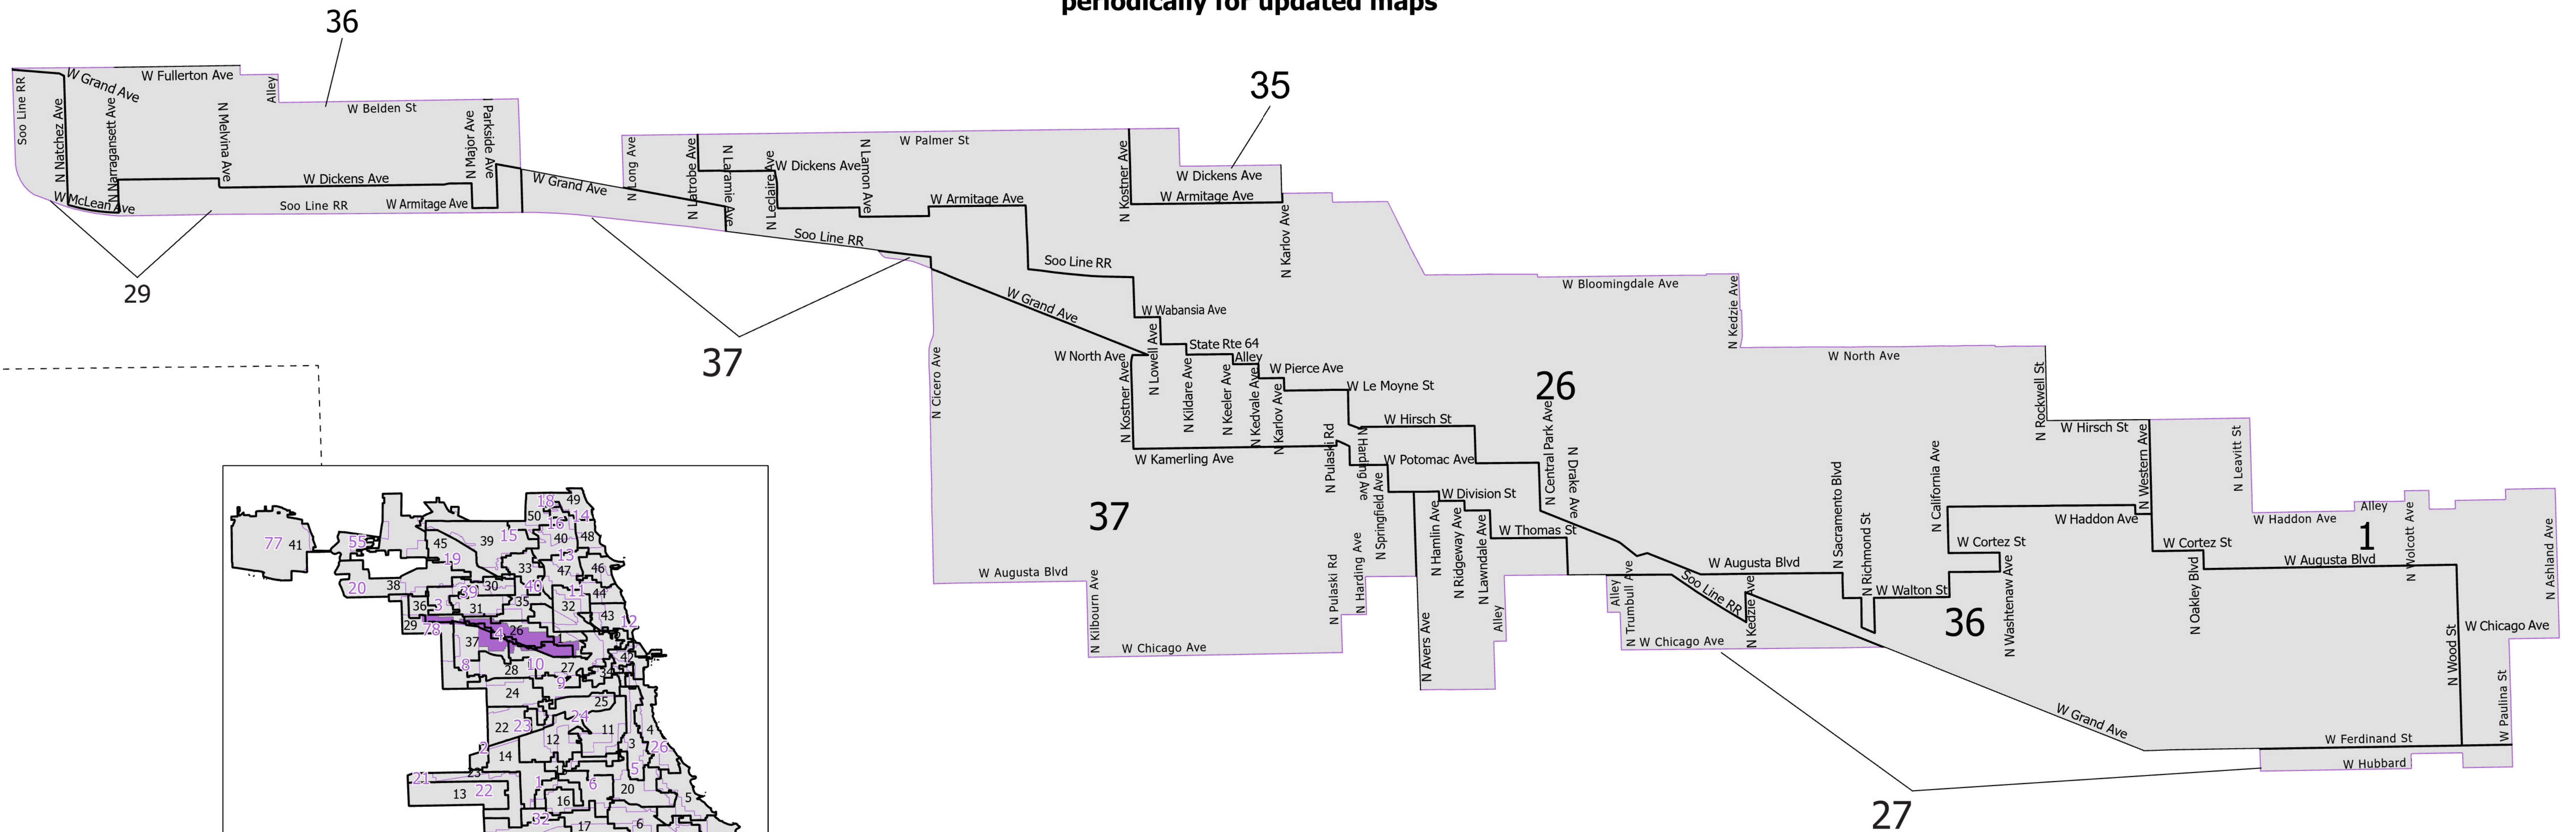

# 4th District State House

Lying wholly or partially within the  
jurisdiction of the Board of Election  
Commissioners

These district maps are current as of December 28, 2021  
and are subject to change due to pending litigation and/or  
future legislation, referenda or corrections. Please check  
periodically for updated maps

Scale: 1:16,000

Board of Elections - City of Chicago  
69 W Washington, Suite 600, Chicago, IL 60602  
312-269-7900  
  
[www.chicagoelections.gov](http://www.chicagoelections.gov)

- Legend**
-  State House District
  -  Chicago Wards
  -  Chicago Boundary