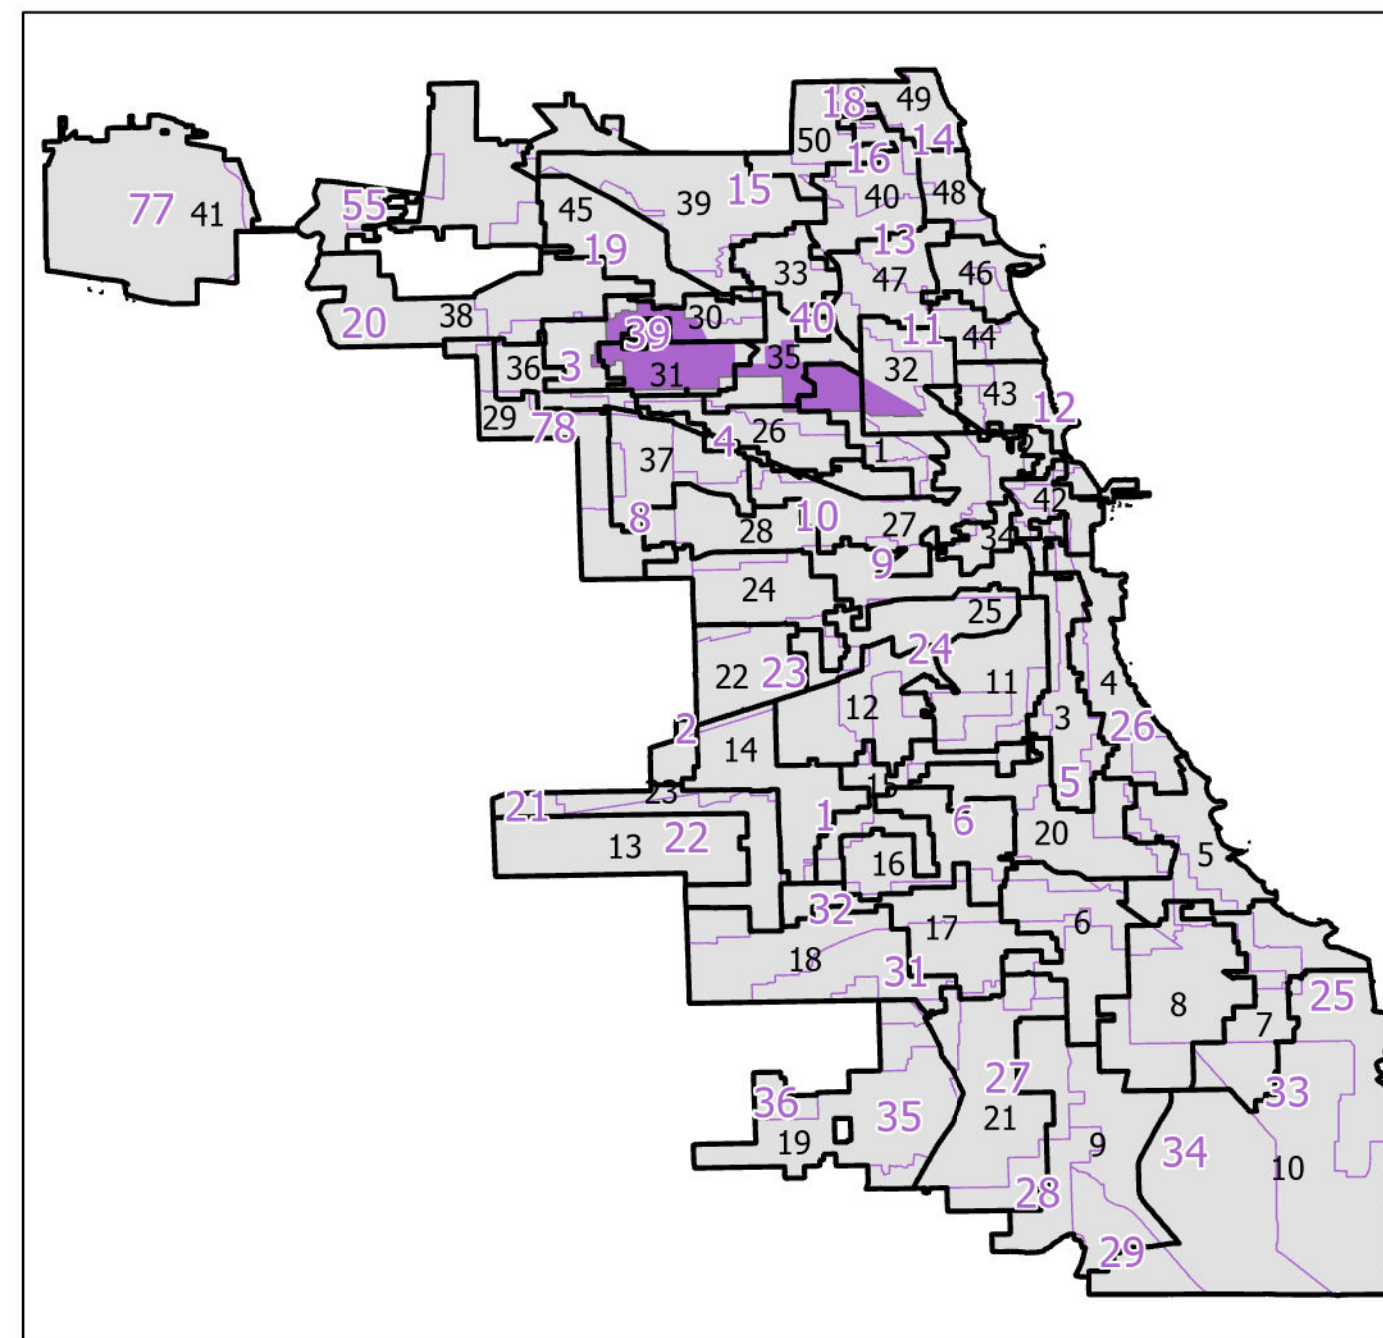

# 39th District State House

Lying wholly or partially within the jurisdiction of the Board of Election Commissioners

These district maps are current as of December 28, 2021 and are subject to change due to pending litigation and/or future legislation, referenda or corrections. Please check periodically for updated maps

Board of Elections - City of Chicago  
69 W Washington, Suite 600, Chicago, IL 60602  
312-269-7900  
[www.chicagoelections.gov](http://www.chicagoelections.gov)

**Legend**  
 State House District  
 Chicago Wards  
 Chicago Boundary