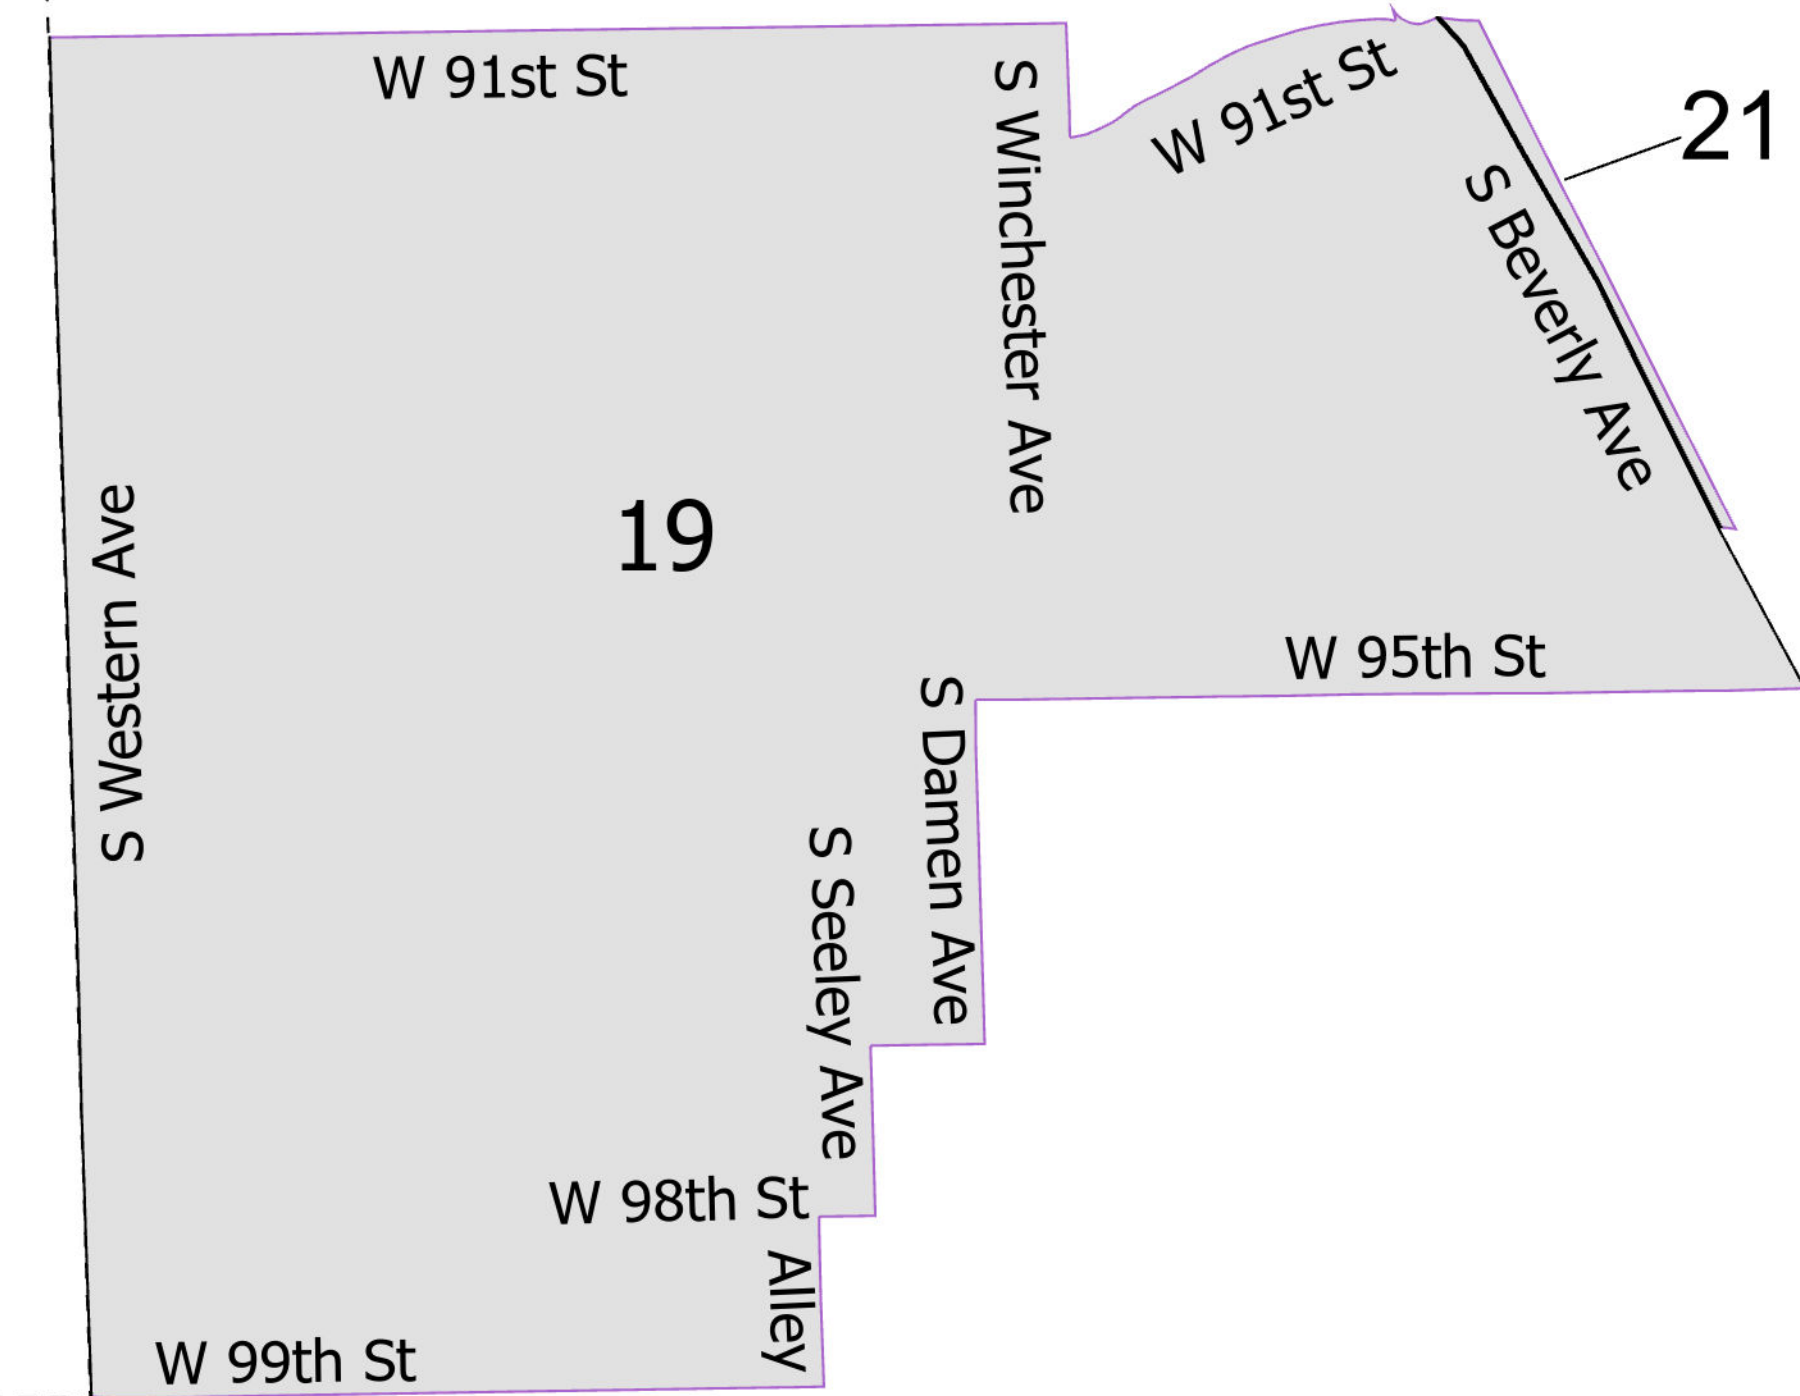

36th District State House

Lying wholly or partially within the jurisdiction of the Board of Election Commissioners

These district maps are current as of December 28, 2021 and are subject to change due to pending litigation and/or future legislation, referenda or corrections. Please check periodically for updated maps

Board of Elections - City of Chicago
69 W Washington, Suite 600, Chicago, IL 60602
312-269-7900

www.chicagoelections.gov

Scale: 1:9,000

- Legend**
- State House District
 - Chicago Wards
 - Chicago Boundary