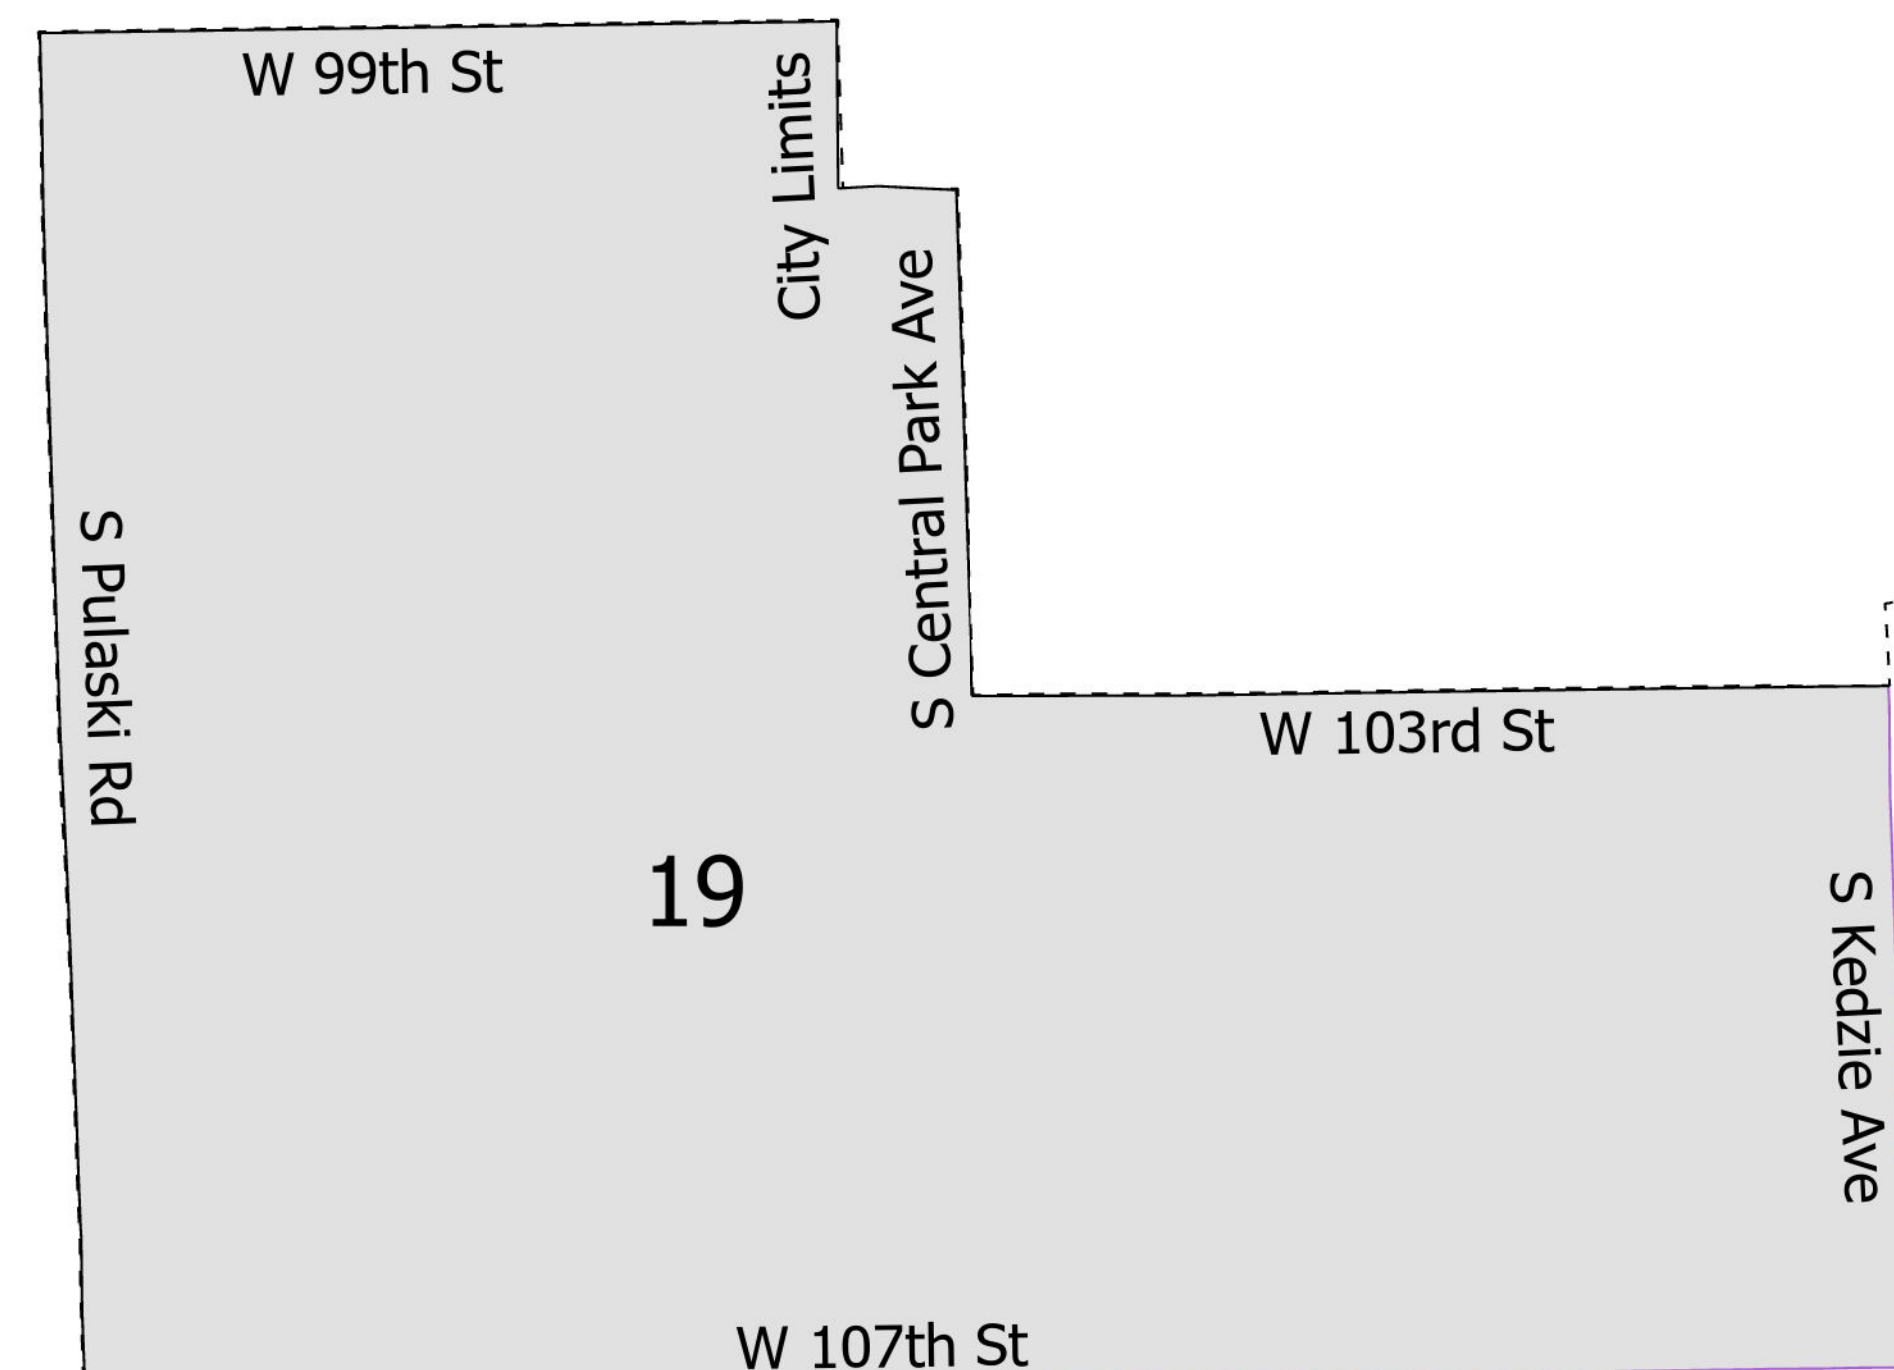

36th District State House

Lying wholly or partially within the jurisdiction of the Board of Election Commissioners

These district maps are current as of December 28, 2021 and are subject to change due to pending litigation and/or future legislation, referenda or corrections. Please check periodically for updated maps

Board of Elections - City of Chicago
69 W Washington, Suite 600, Chicago, IL 60602
312-269-7900

www.chicagoelections.gov

Scale: 1:9,000

- Legend**
- State House District
 - Chicago Wards
 - Chicago Boundary