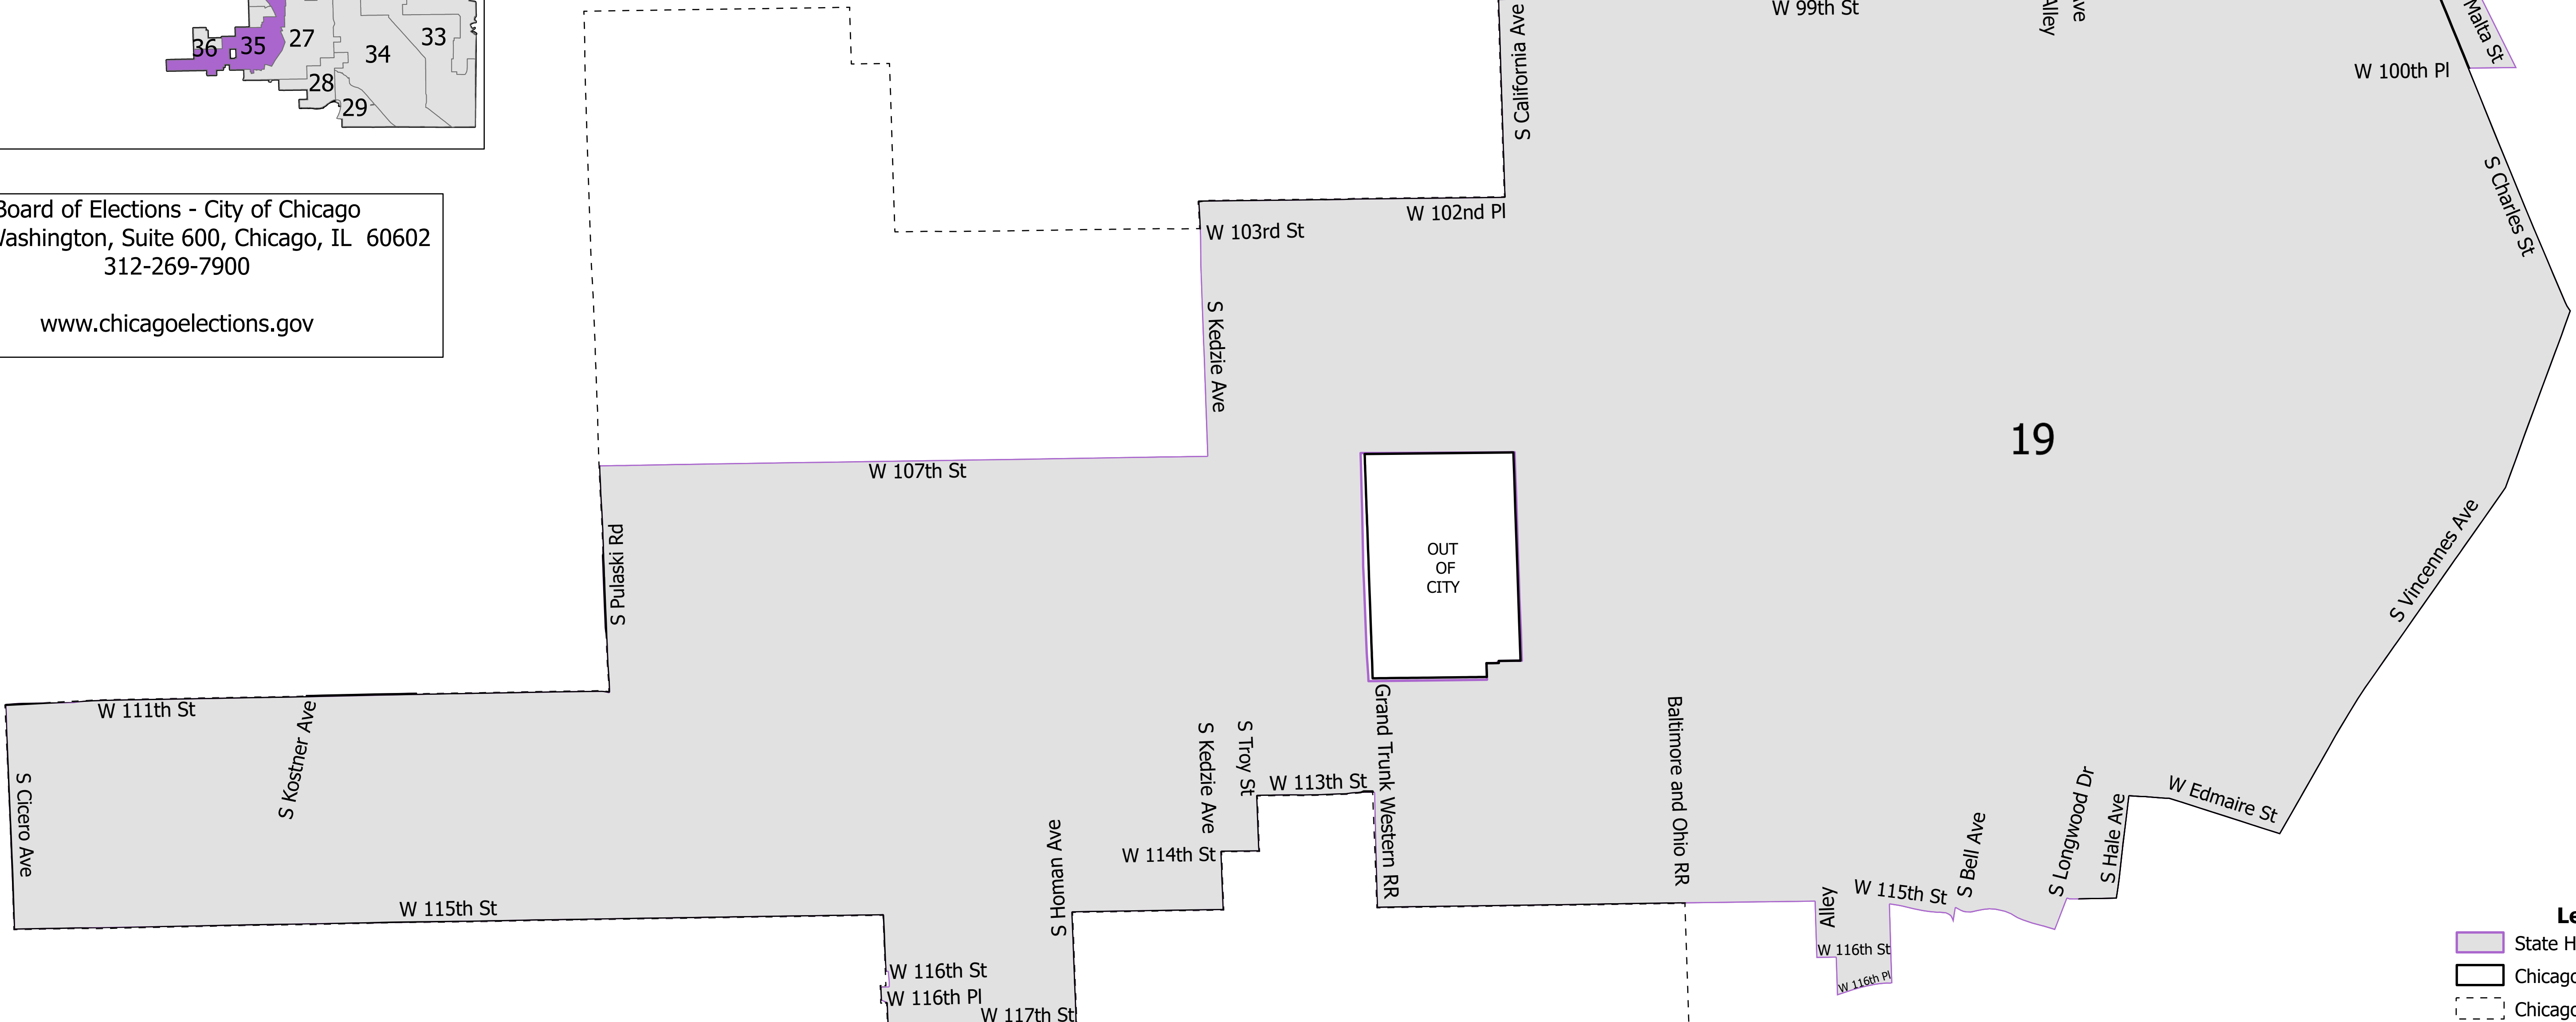

35th District State House

Lying wholly or partially within the jurisdiction of the Board of Election Commissioners

These district maps are current as of December 28, 2021 and are subject to change due to pending litigation and/or future legislation, referenda or corrections. Please check periodically for updated maps

Board of Elections - City of Chicago
69 W Washington, Suite 600, Chicago, IL 60602
312-269-7900
www.chicagoelections.gov

Scale: 1:12,000

Date Printed: 12/13/2021 2:39 PM

- Legend**
- State House District
 - Chicago Wards 2015
 - Chicago Boundary