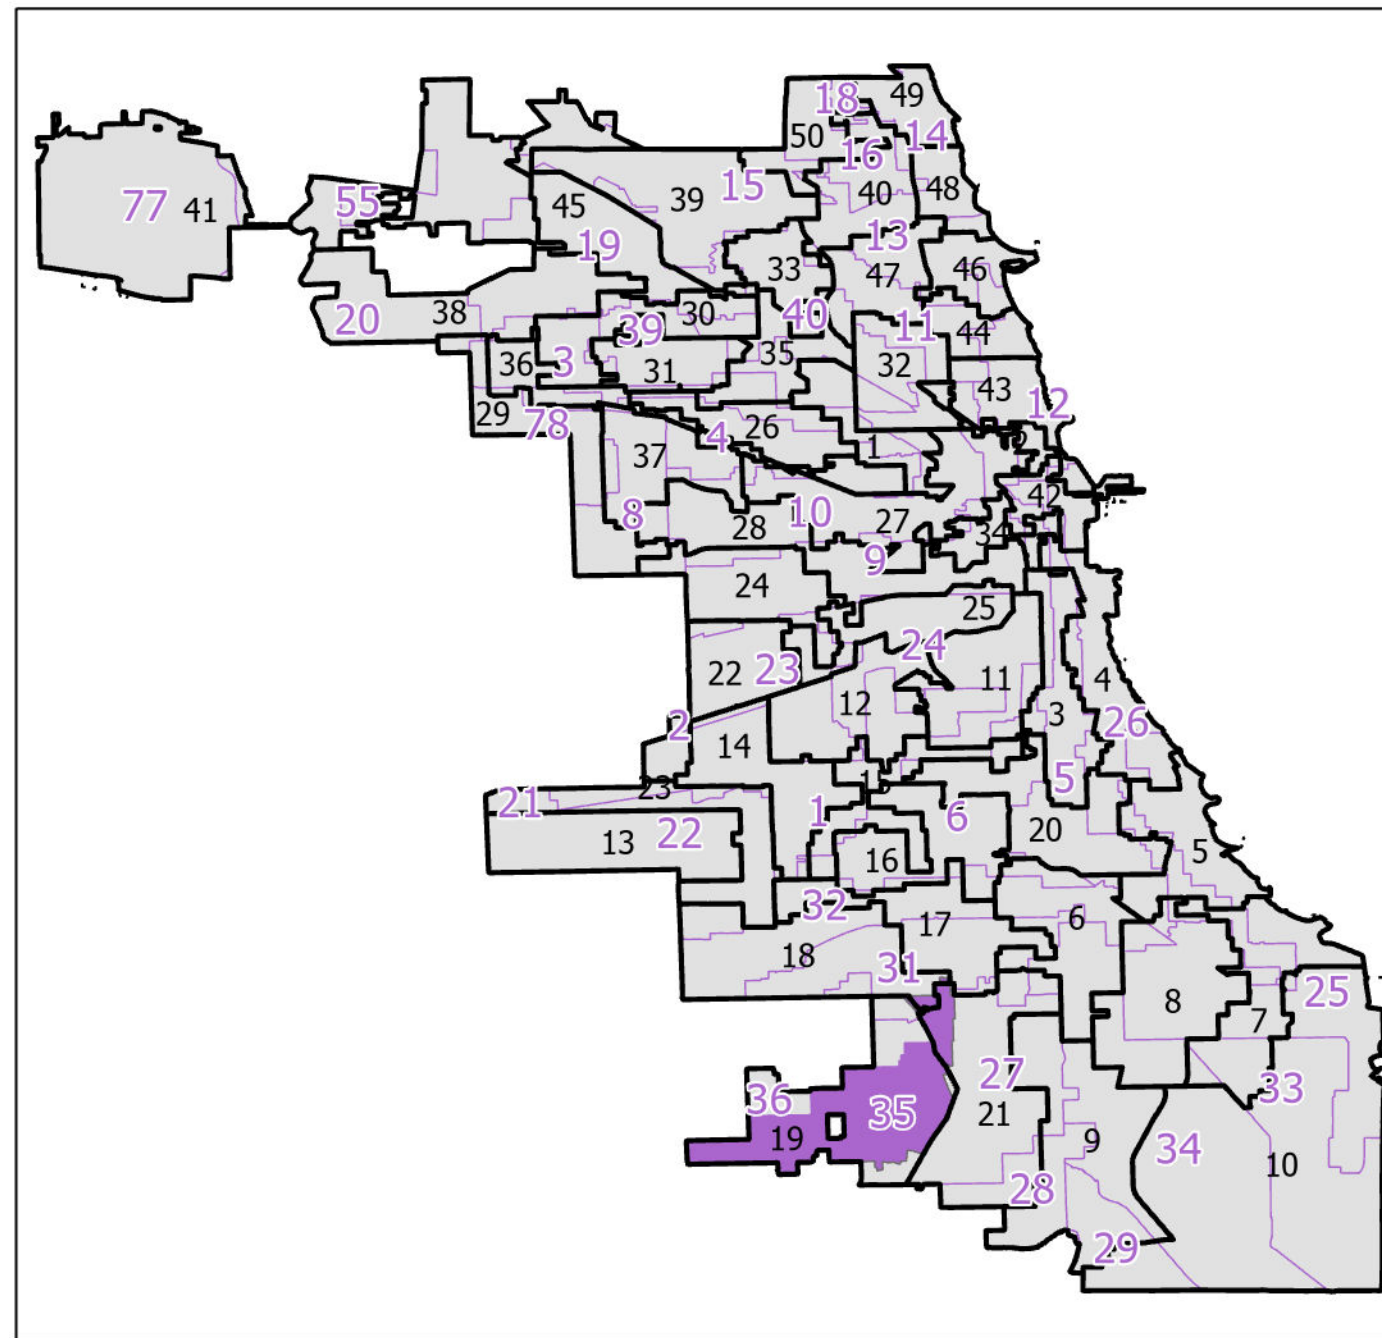

35th District State House

Lying wholly or partially within the jurisdiction of the Board of Election Commissioners

These district maps are current as of December 28, 2021 and are subject to change due to pending litigation and/or future legislation, referenda or corrections. Please check periodically for updated maps

Board of Elections - City of Chicago
69 W Washington, Suite 600, Chicago, IL 60602
312-269-7900

www.chicagoelections.gov

Scale: 1:12,000

Legend

- State House District
- Chicago Wards
- Chicago Boundary