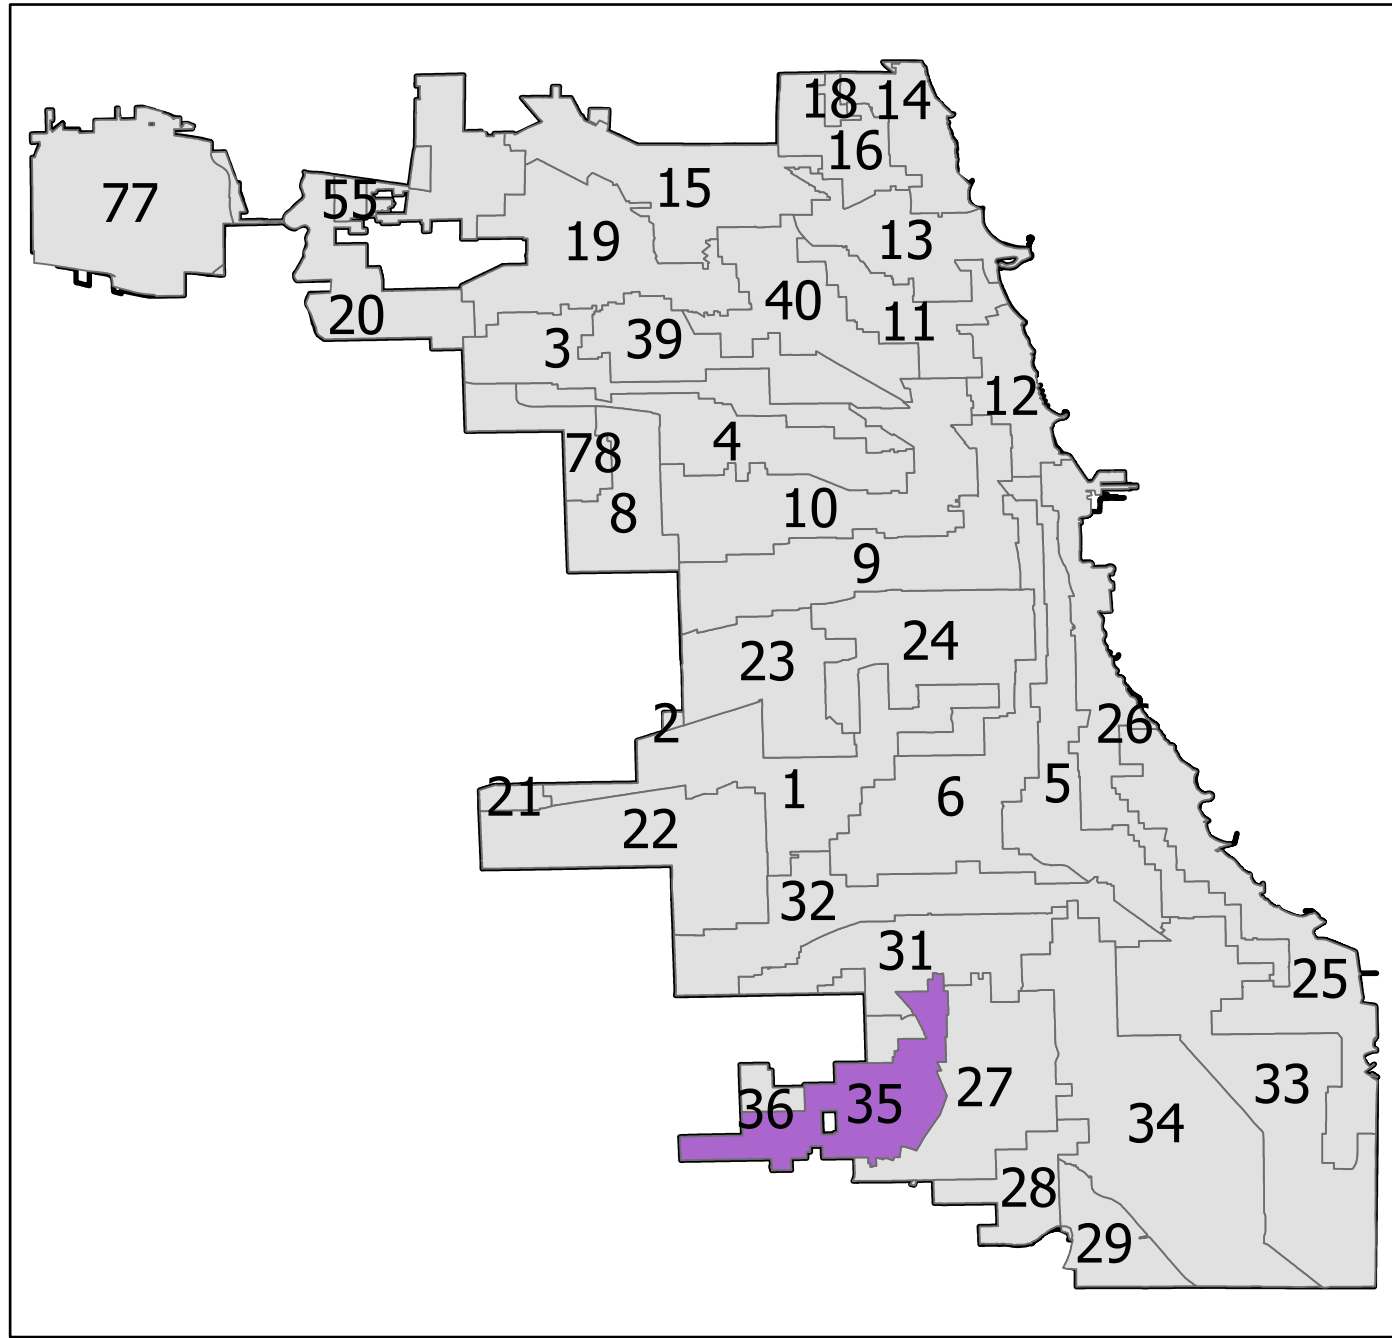

35th District State House

Lying wholly or partially within the jurisdiction of the Board of Election Commissioners

These district maps are current as of December 28, 2021 and are subject to change due to pending litigation and/or future legislation, referenda or corrections. Please check periodically for updated maps

Board of Elections - City of Chicago
69 W Washington, Suite 600, Chicago, IL 60602
312-269-7900
www.chicagoelections.gov

Scale: 1:12,000

Date Printed: 12/13/2021 2:39 PM

- Legend**
- State House District
 - Chicago Wards 2015
 - Chicago Boundary