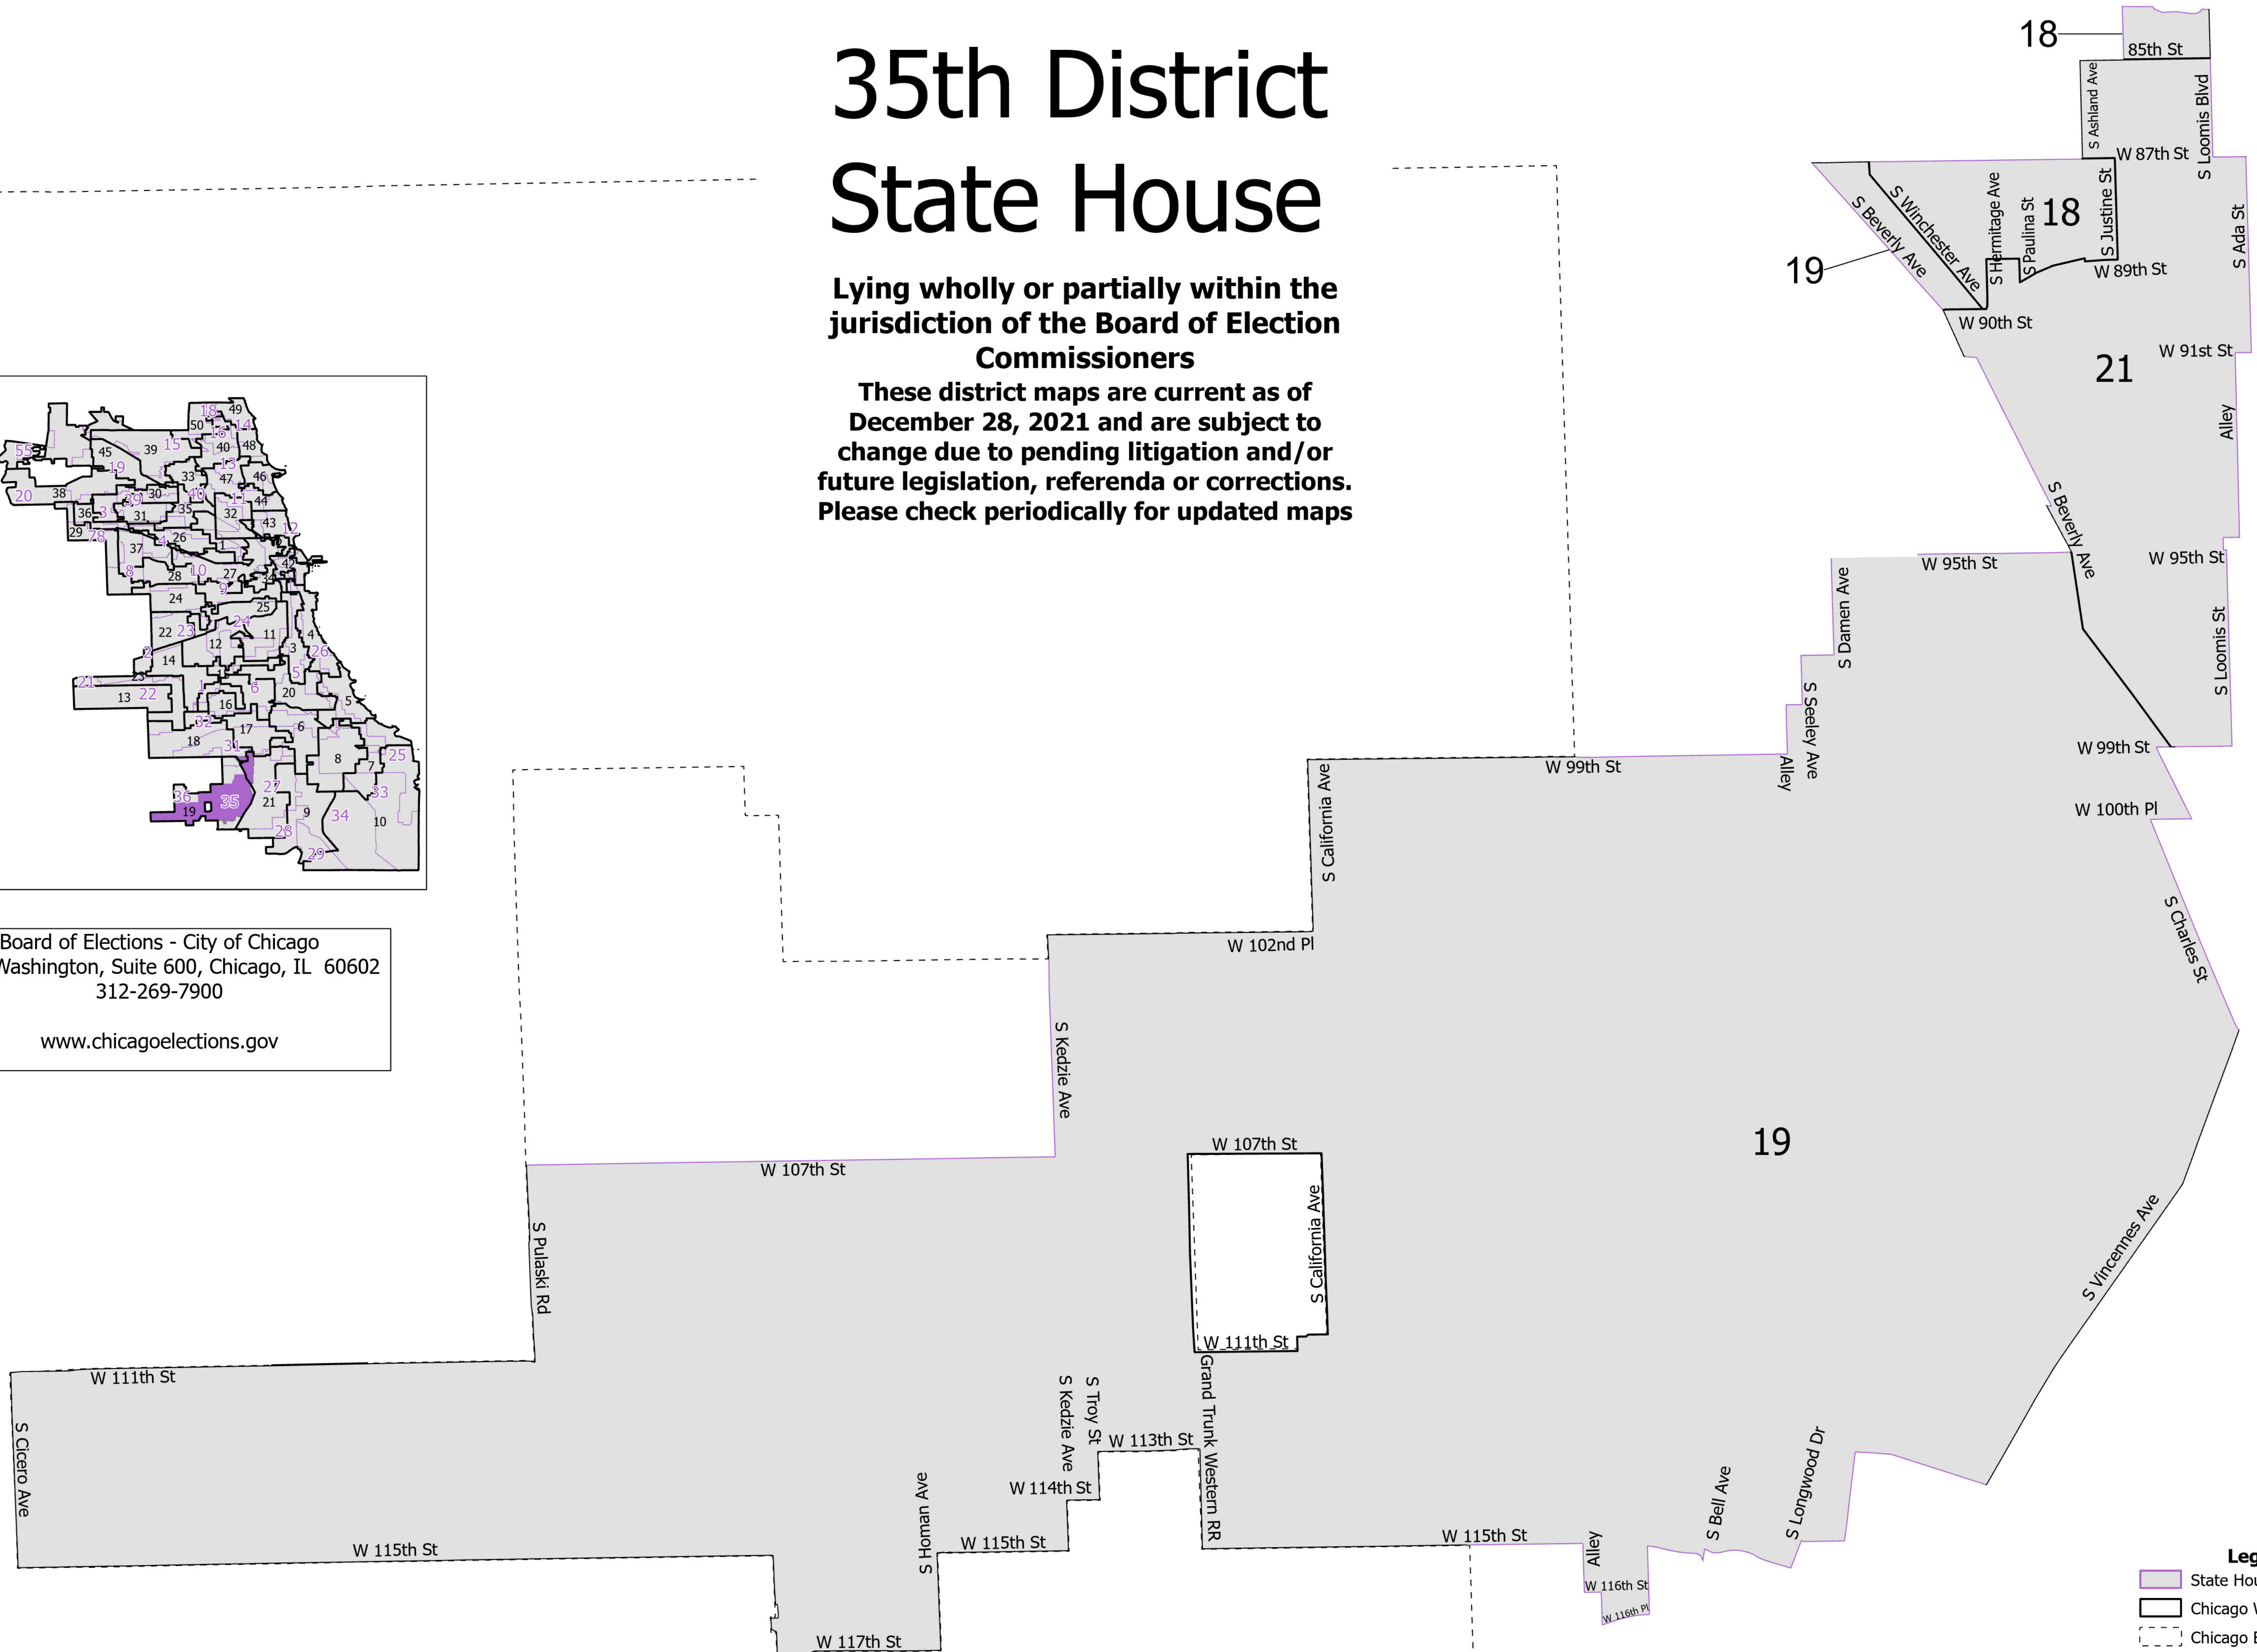

35th District State House

Lying wholly or partially within the jurisdiction of the Board of Election Commissioners

These district maps are current as of December 28, 2021 and are subject to change due to pending litigation and/or future legislation, referenda or corrections. Please check periodically for updated maps

Board of Elections - City of Chicago
69 W Washington, Suite 600, Chicago, IL 60602
312-269-7900

www.chicagoelections.gov

Scale: 1:12,000

Legend

- State House District
- Chicago Wards
- Chicago Boundary