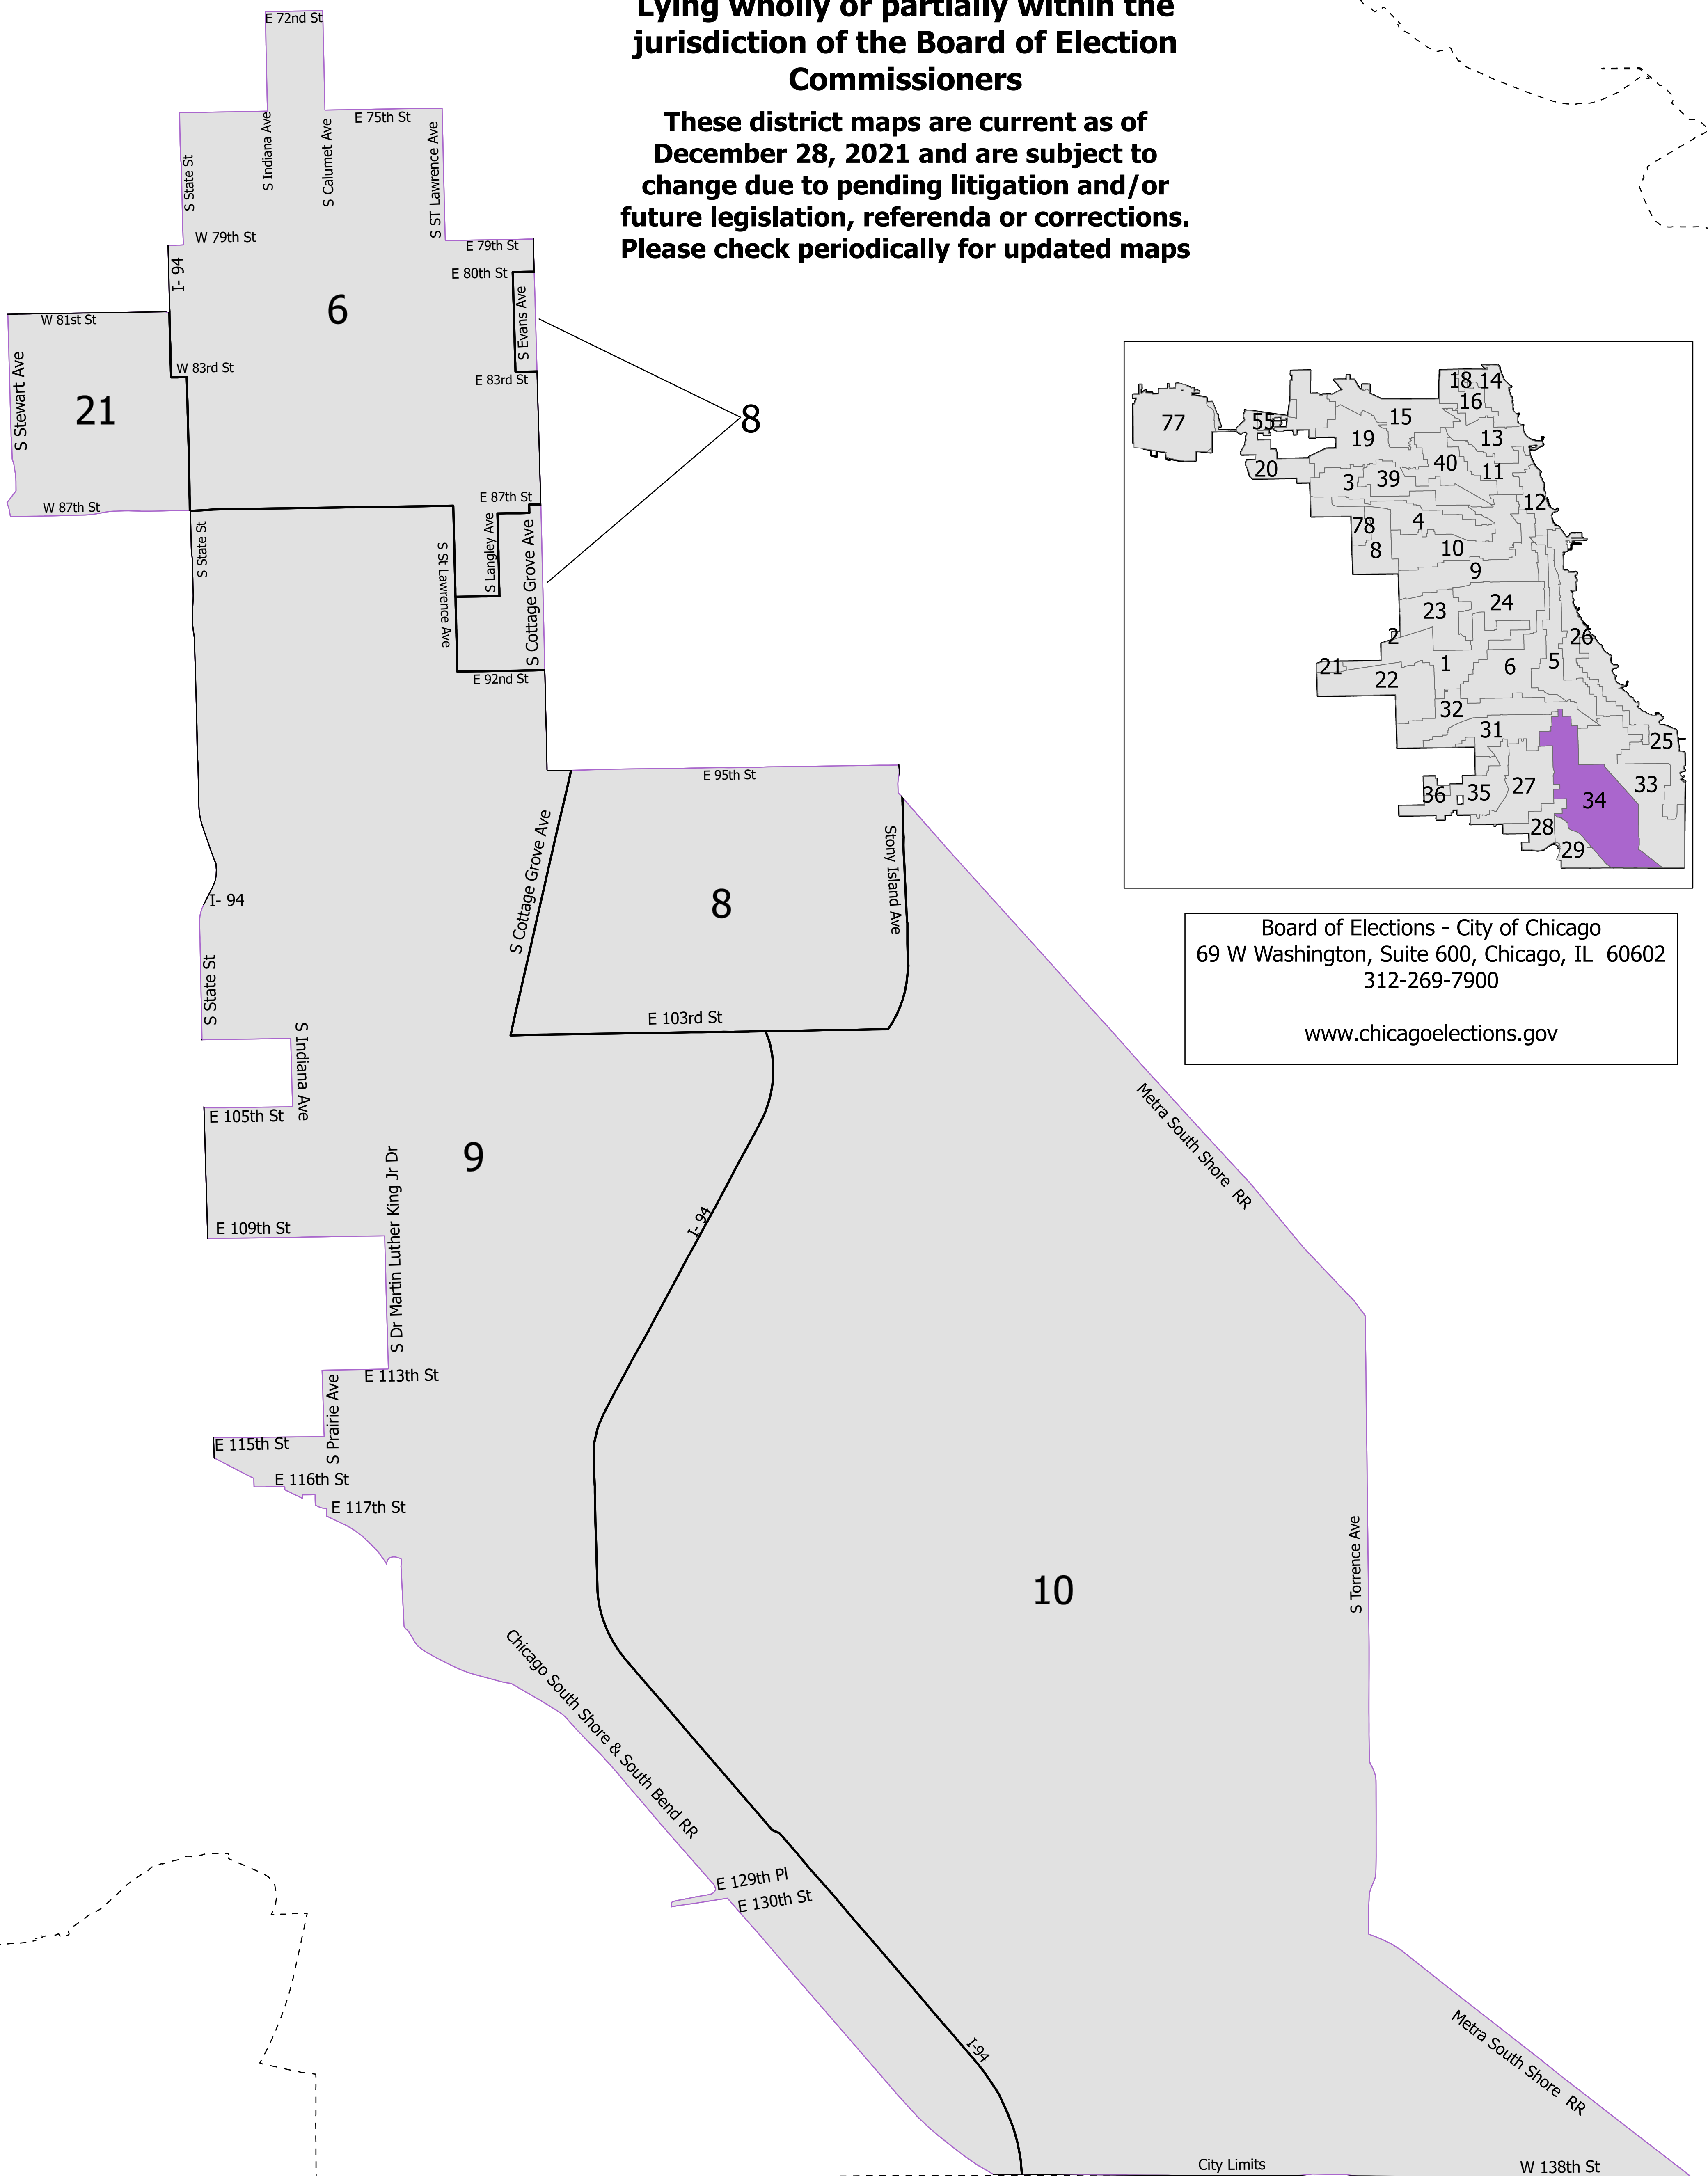

34th District State House

Lying wholly or partially within the jurisdiction of the Board of Election Commissioners

These district maps are current as of December 28, 2021 and are subject to change due to pending litigation and/or future legislation, referenda or corrections. Please check periodically for updated maps

Board of Elections - City of Chicago
69 W Washington, Suite 600, Chicago, IL 60602
312-269-7900
www.chicagoelections.gov

Scale: 1:19,000

Date Printed: 12/13/2021 2:37 PM

Legend

- State House District
- Chicago Wards 2015
- Chicago Boundary