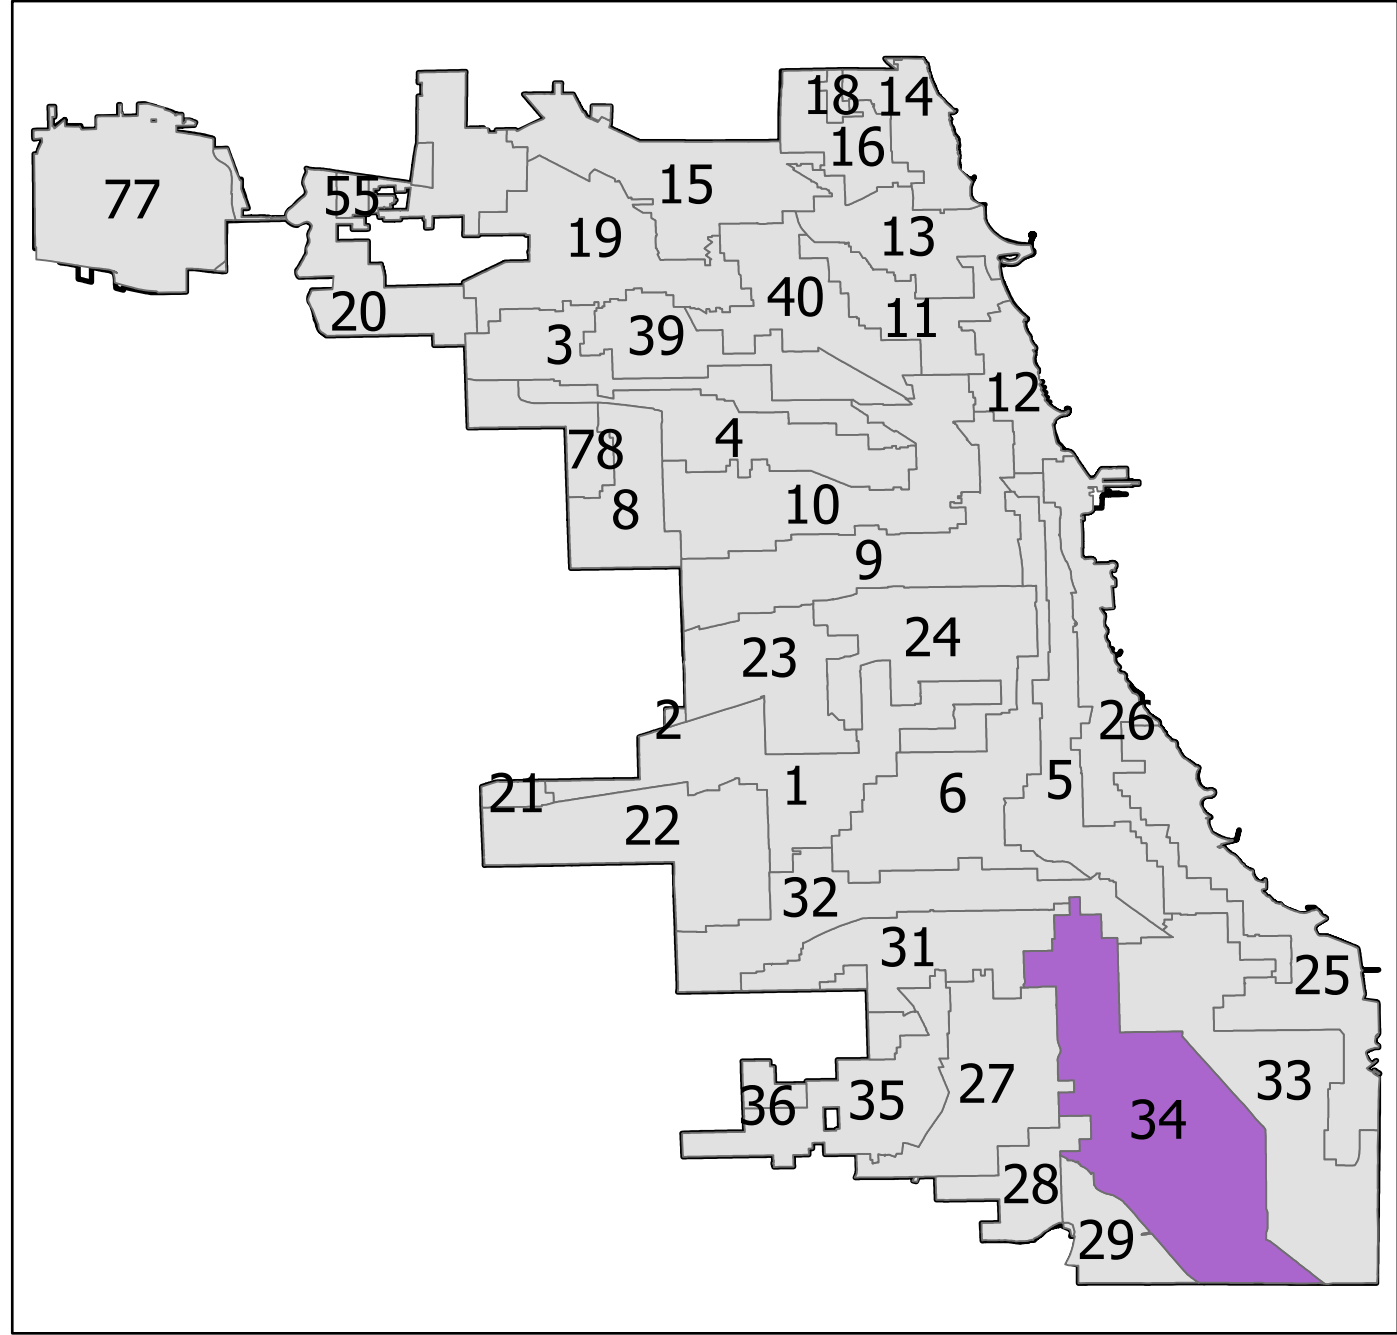

34th District State House

Lying wholly or partially within the jurisdiction of the Board of Election Commissioners

These district maps are current as of December 28, 2021 and are subject to change due to pending litigation and/or future legislation, referenda or corrections. Please check periodically for updated maps

Board of Elections - City of Chicago
69 W Washington, Suite 600, Chicago, IL 60602
312-269-7900
www.chicagoelections.gov

Scale: 1:19,000

Date Printed: 12/13/2021 2:37 PM

Legend

- State House District
- Chicago Wards 2015
- Chicago Boundary