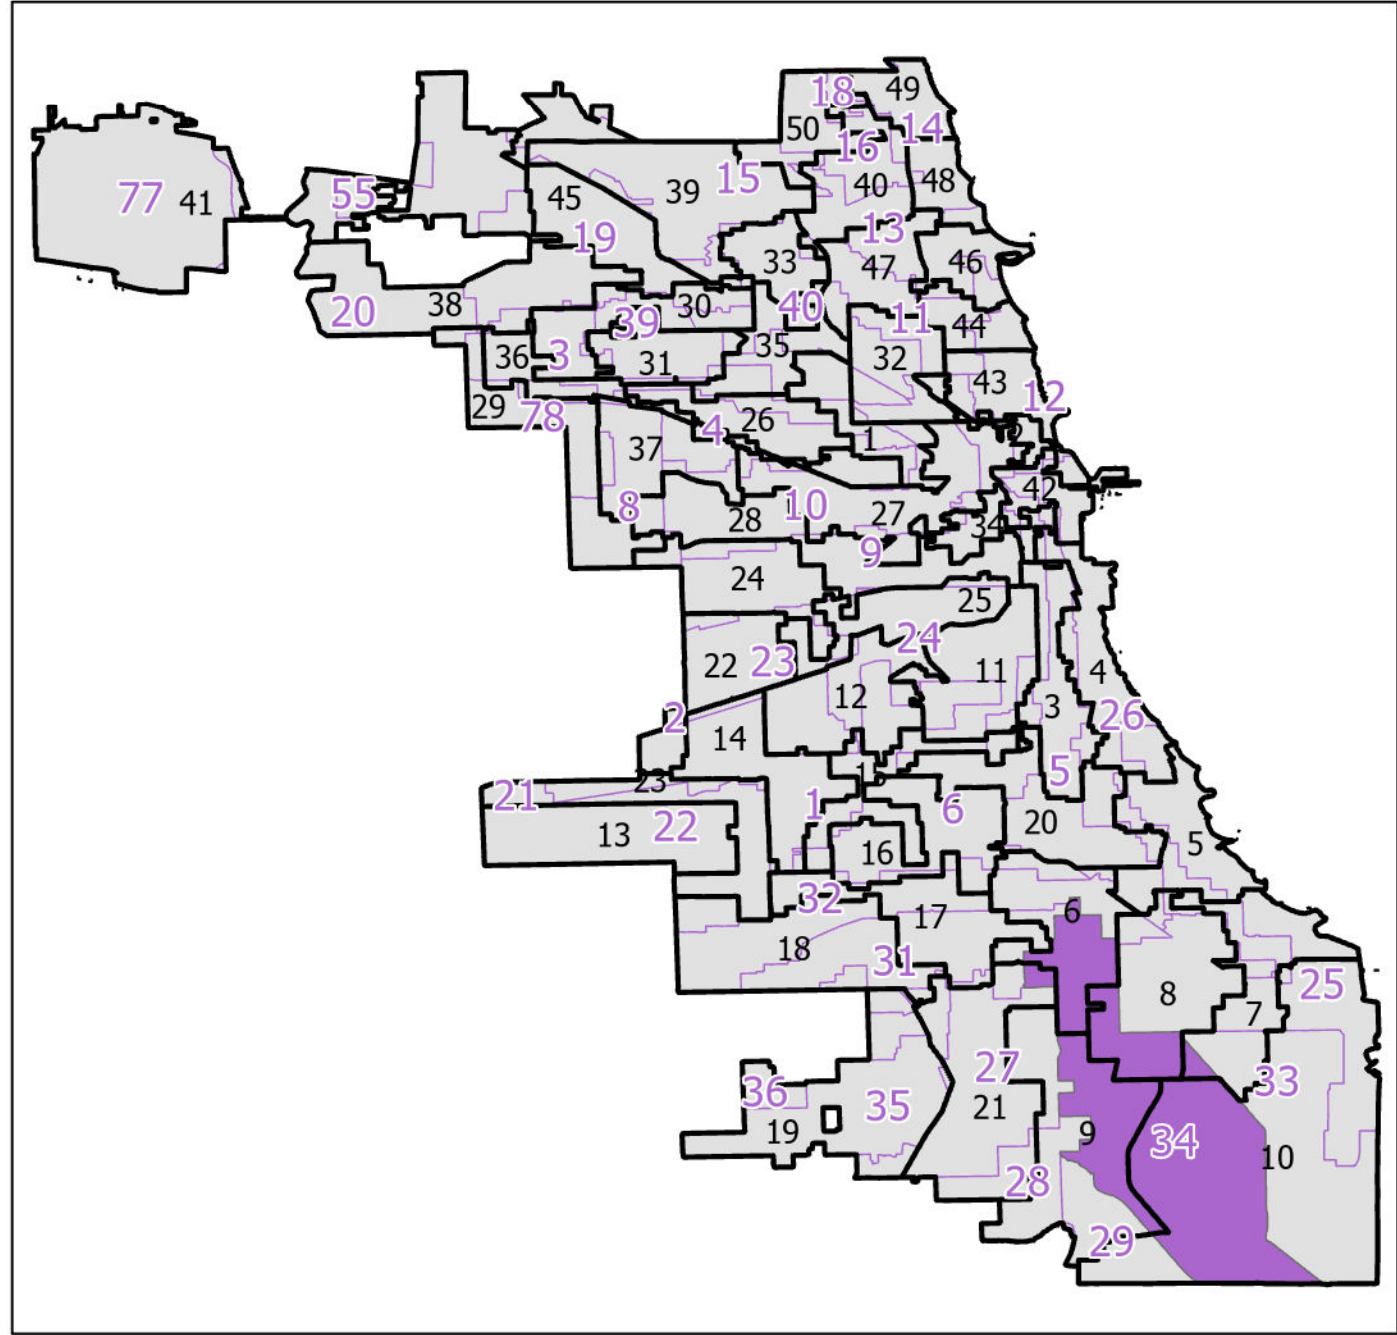

# 34th District State House

Lying wholly or partially within the jurisdiction of the Board of Election Commissioners

These district maps are current as of December 28, 2021 and are subject to change due to pending litigation and/or future legislation, referenda or corrections. Please check periodically for updated maps

Board of Elections - City of Chicago  
69 W Washington, Suite 600, Chicago, IL 60602  
312-269-7900  
[www.chicagoelections.gov](http://www.chicagoelections.gov)

- Legend**
- State House District
  - Chicago Wards
  - Chicago Boundary