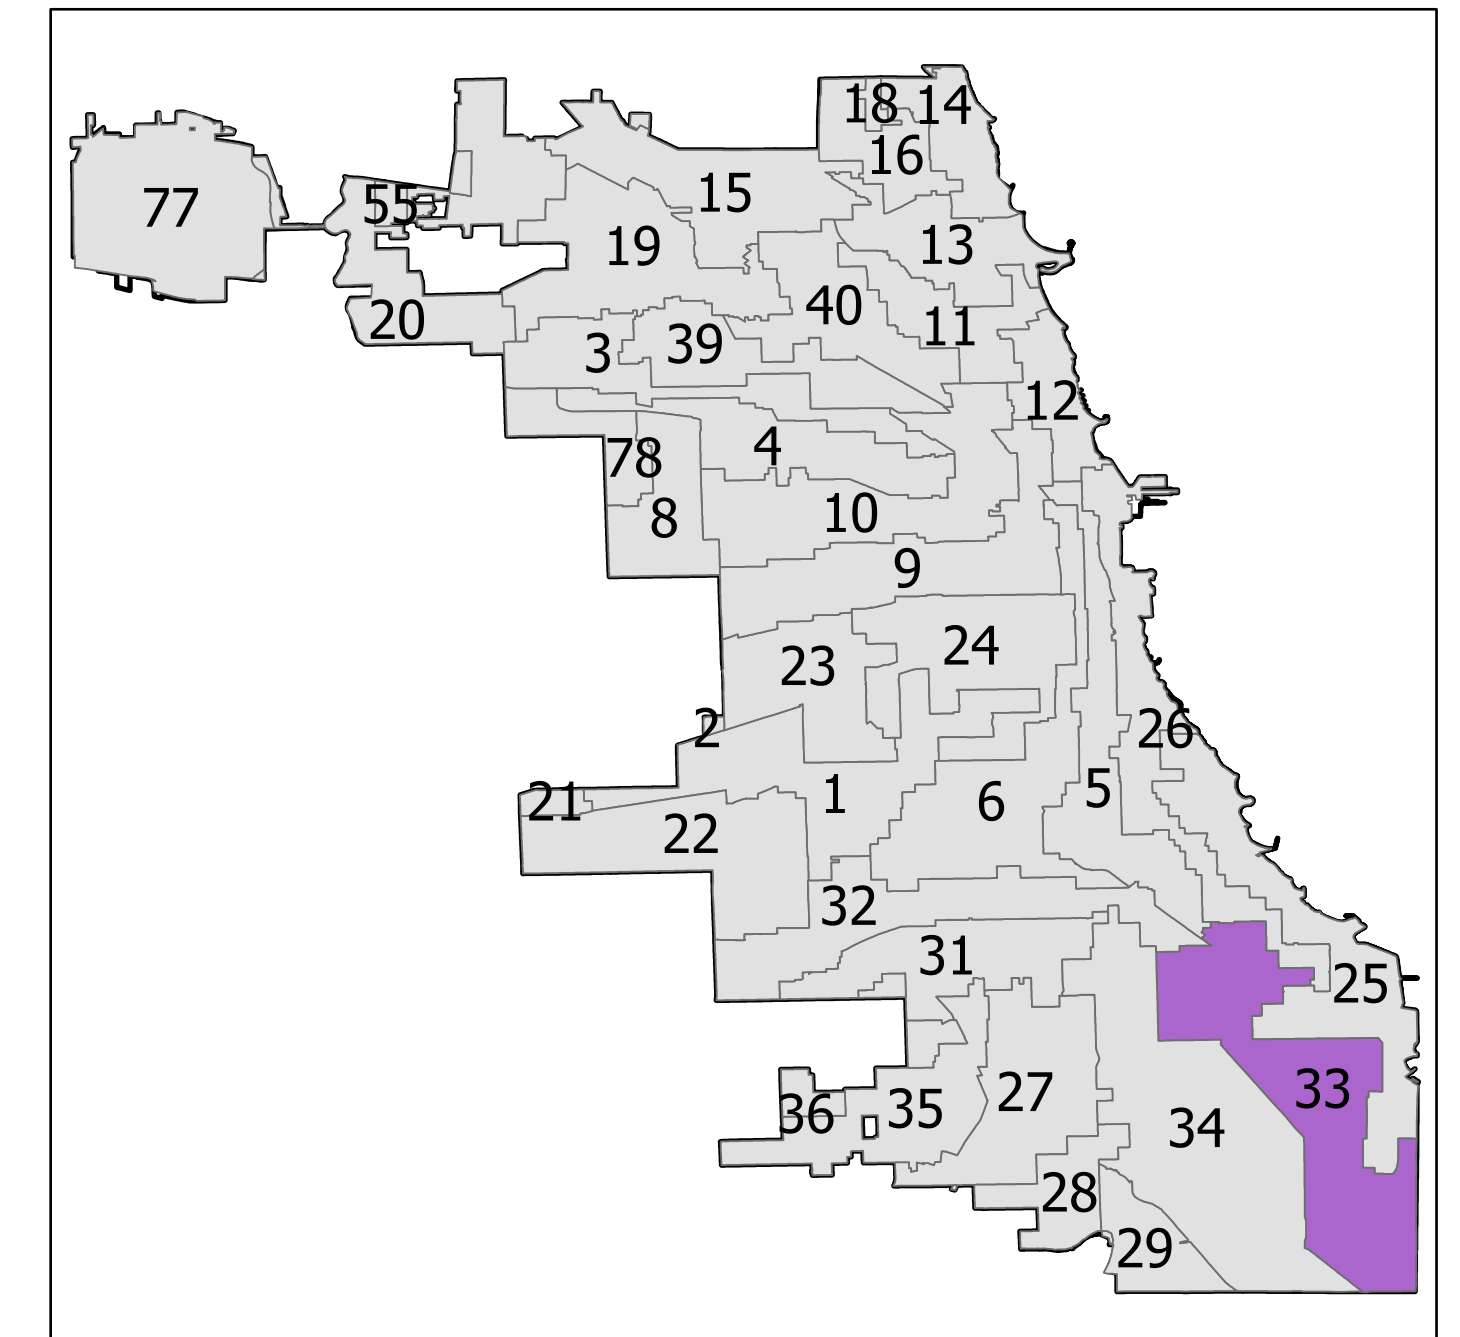

33rd District State House

Lying wholly or partially within the jurisdiction of the Board of Election Commissioners

These district maps are current as of December 28, 2021 and are subject to change due to pending litigation and/or future legislation, referenda or corrections. Please check periodically for updated maps

Scale: 1:23,000

Legend

- State House District
- Chicago Wards 2015
- Chicago Boundary

Date Printed: 12/13/2021 2:33 PM

Board of Elections - City of Chicago
 69 W Washington, Suite 600, Chicago, IL 60602
 312-269-7900
www.chicagoelections.gov