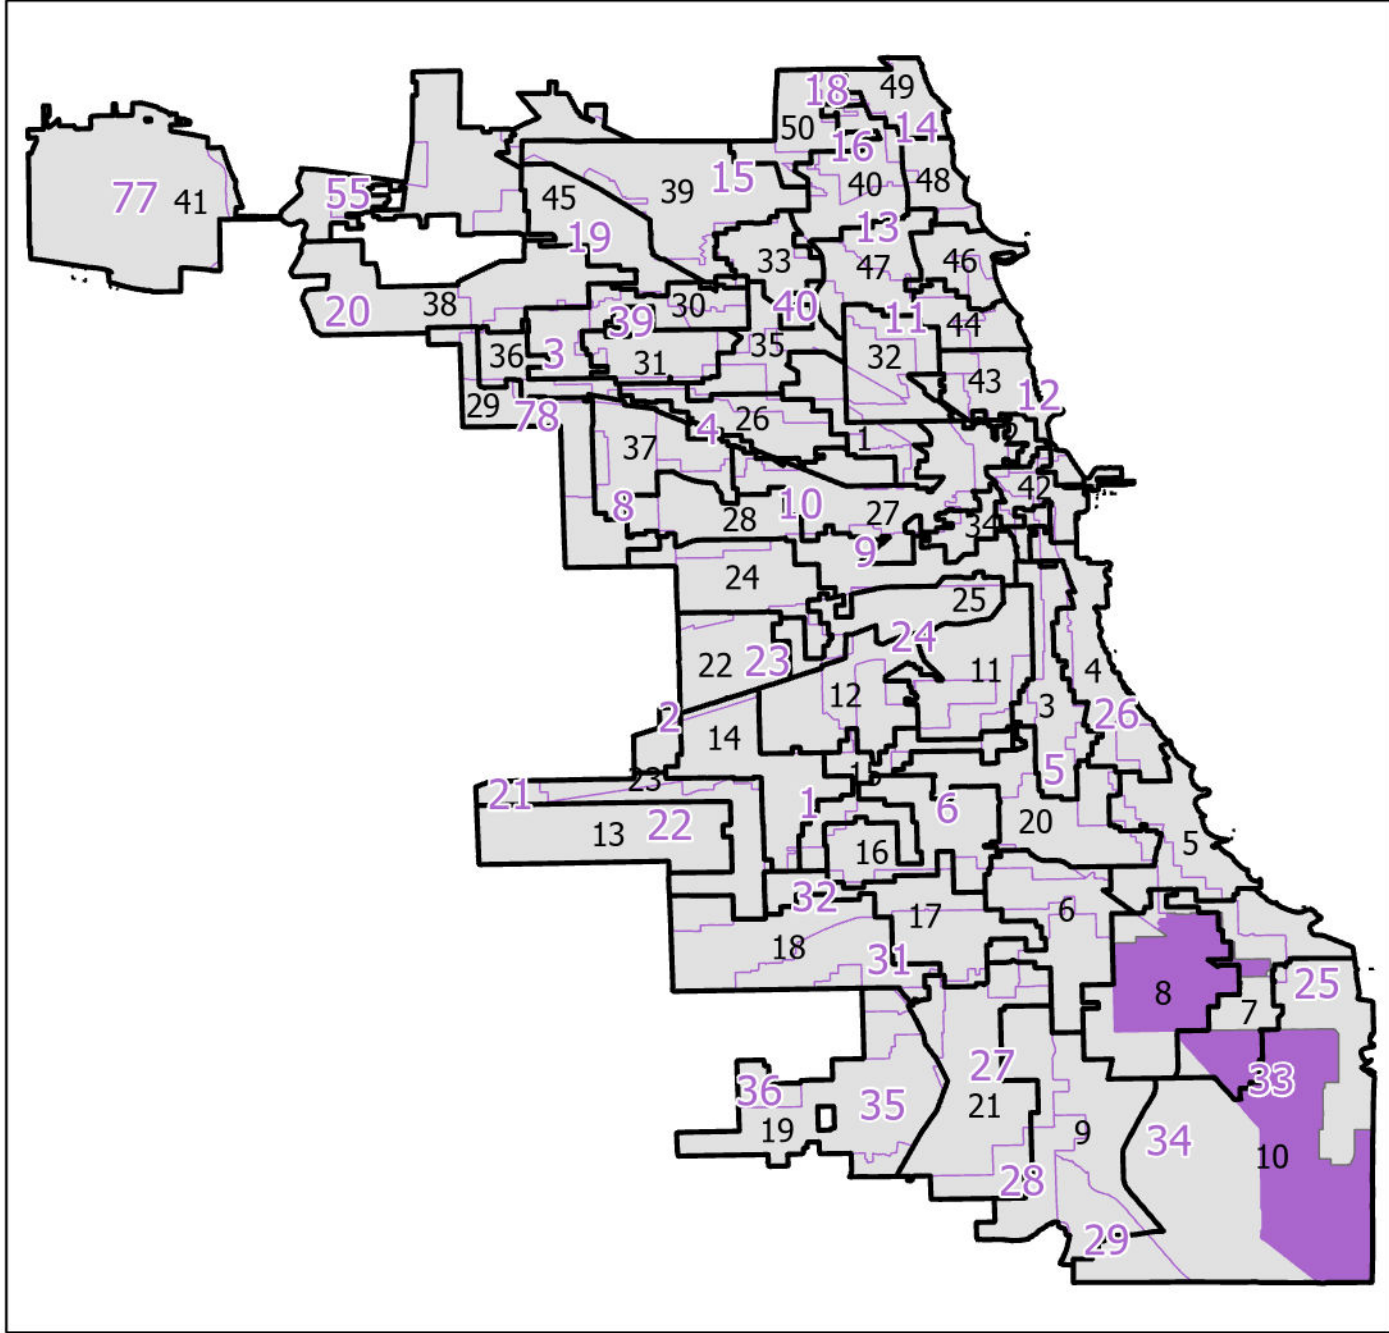

33rd District State House

Lying wholly or partially within the jurisdiction of the Board of Election Commissioners

These district maps are current as of December 28, 2021 and are subject to change due to pending litigation and/or future legislation, referenda or corrections. Please check periodically for updated maps

Scale: 1:23,000

Legend

- State House District
- Chicago Wards
- Chicago Boundary

Board of Elections - City of Chicago
 69 W Washington, Suite 600, Chicago, IL 60602
 312-269-7900

www.chicagoelections.gov