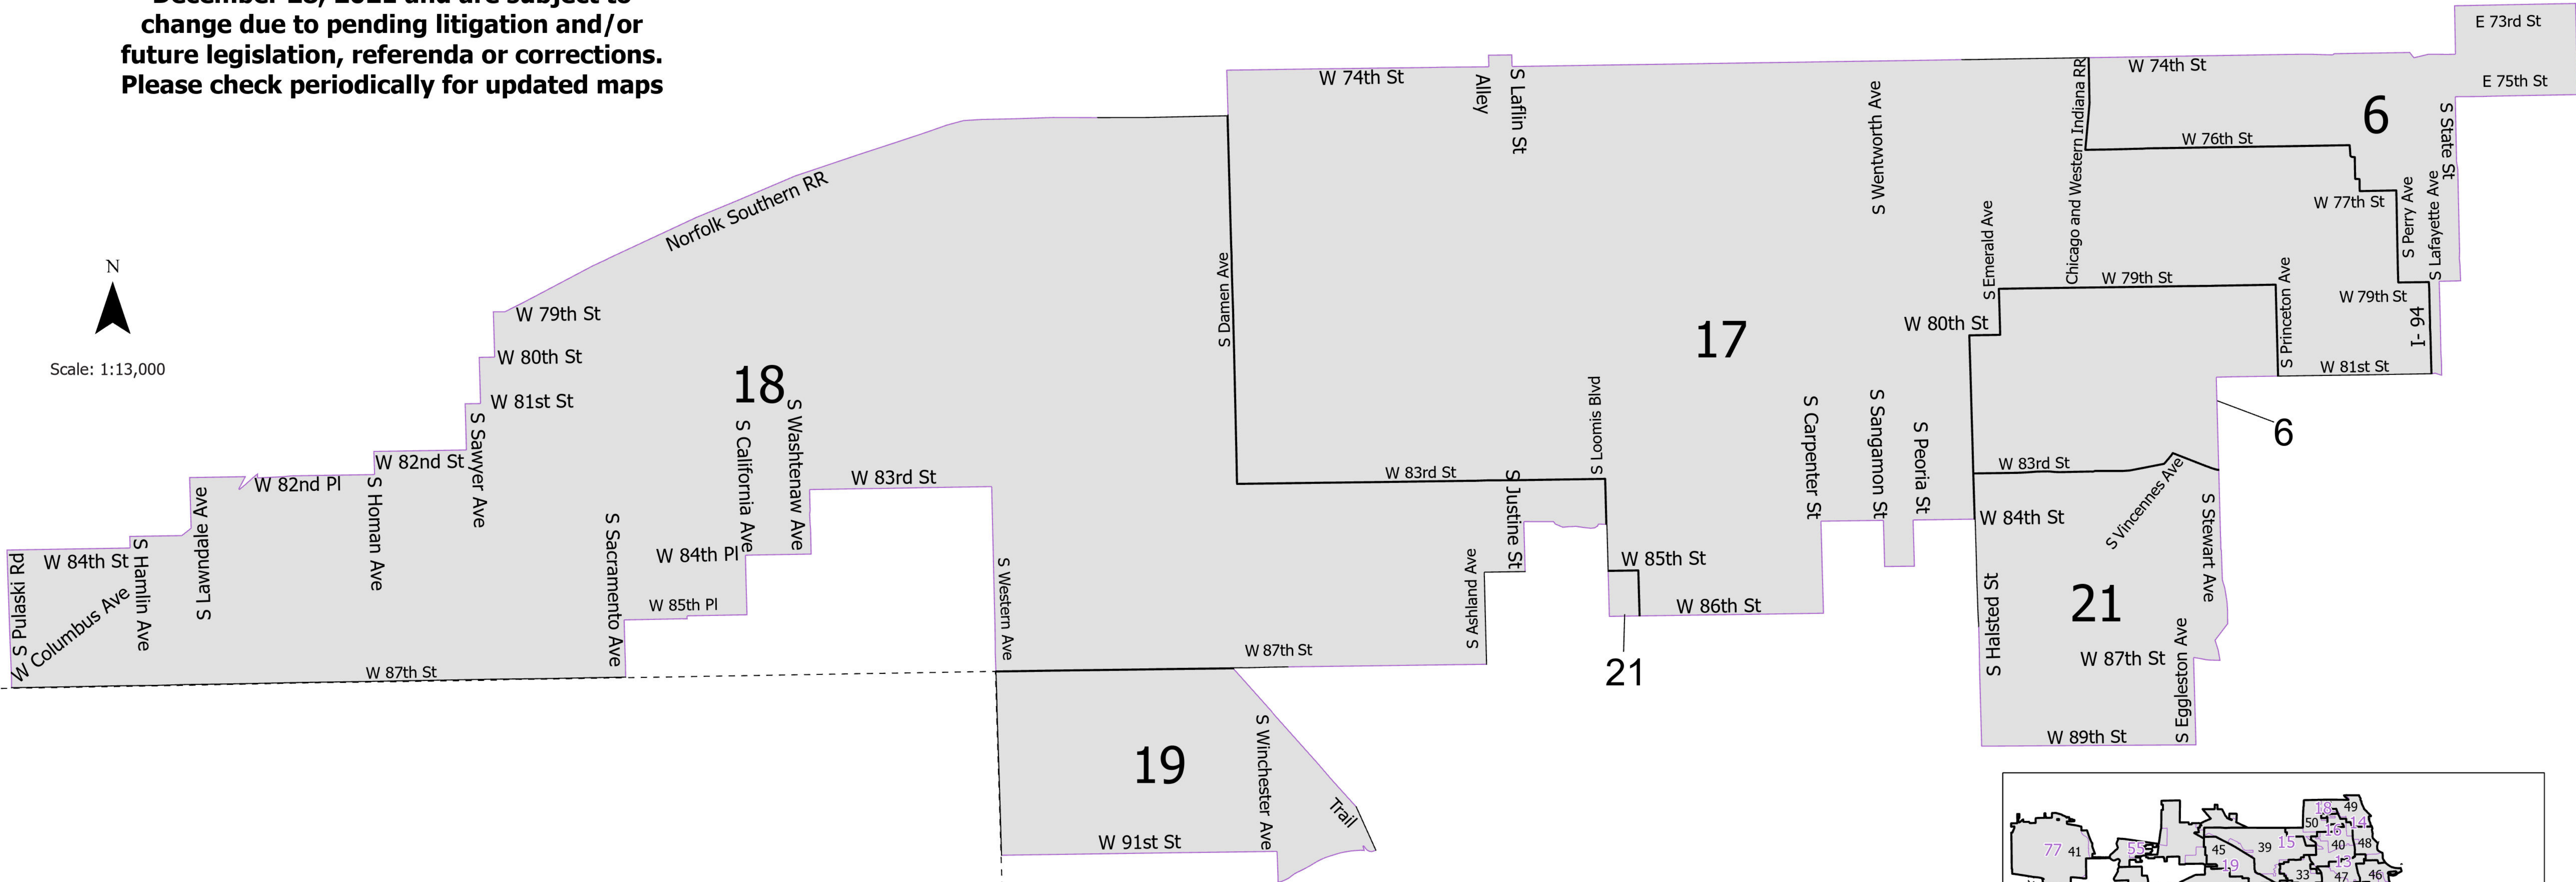

31st District State House

Lying wholly or partially within the jurisdiction of the Board of Election Commissioners

These district maps are current as of December 28, 2021 and are subject to change due to pending litigation and/or future legislation, referenda or corrections. Please check periodically for updated maps

Scale: 1:13,000

- Legend**
- State House District
 - Chicago Wards
 - Chicago Boundary

Board of Elections - City of Chicago
 69 W Washington, Suite 600, Chicago, IL 60602
 312-269-7900
www.chicagoelections.gov