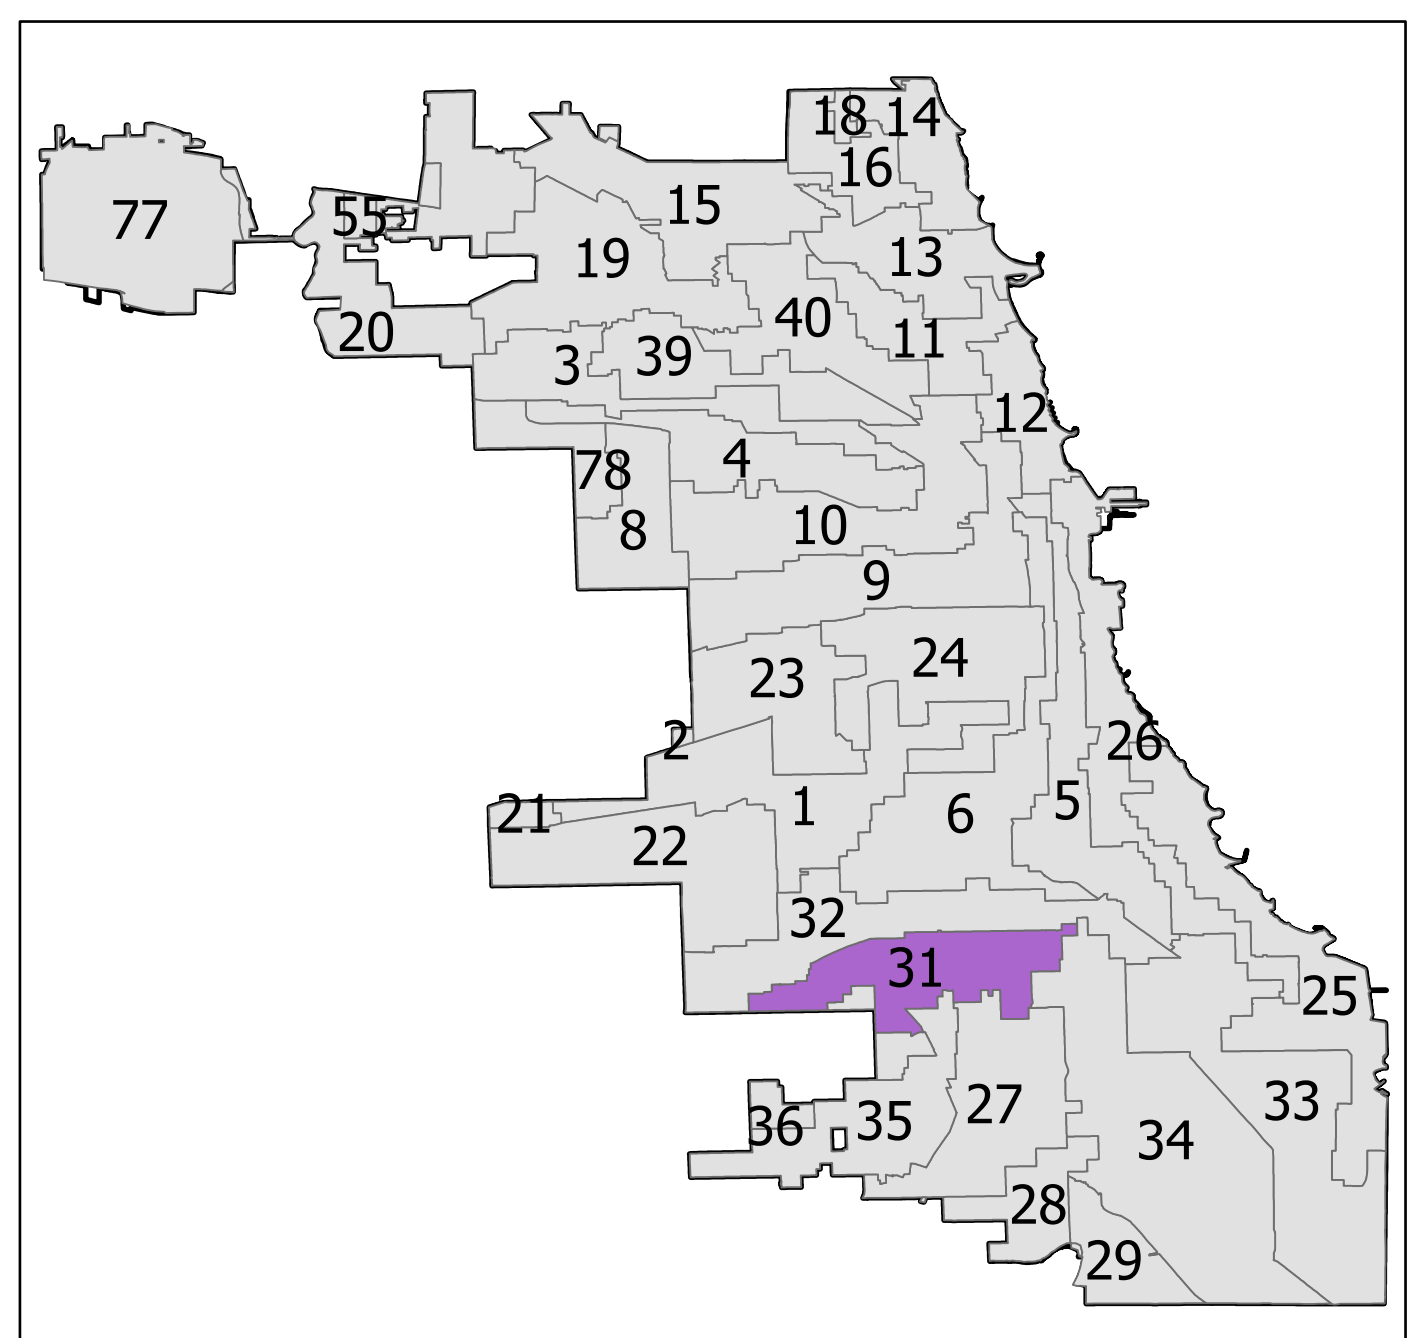

31st District State House

Lying wholly or partially within the
jurisdiction of the Board of Election
Commissioners

These district maps are current as of
December 28, 2021 and are subject to
change due to pending litigation and/or
future legislation, referenda or corrections.
Please check periodically for updated maps

- Legend**
- State House District
 - Chicago Wards 2015
 - Chicago Boundary

Board of Elections - City of Chicago
69 W Washington, Suite 600, Chicago, IL 60602
312-269-7900

www.chicagoelections.gov