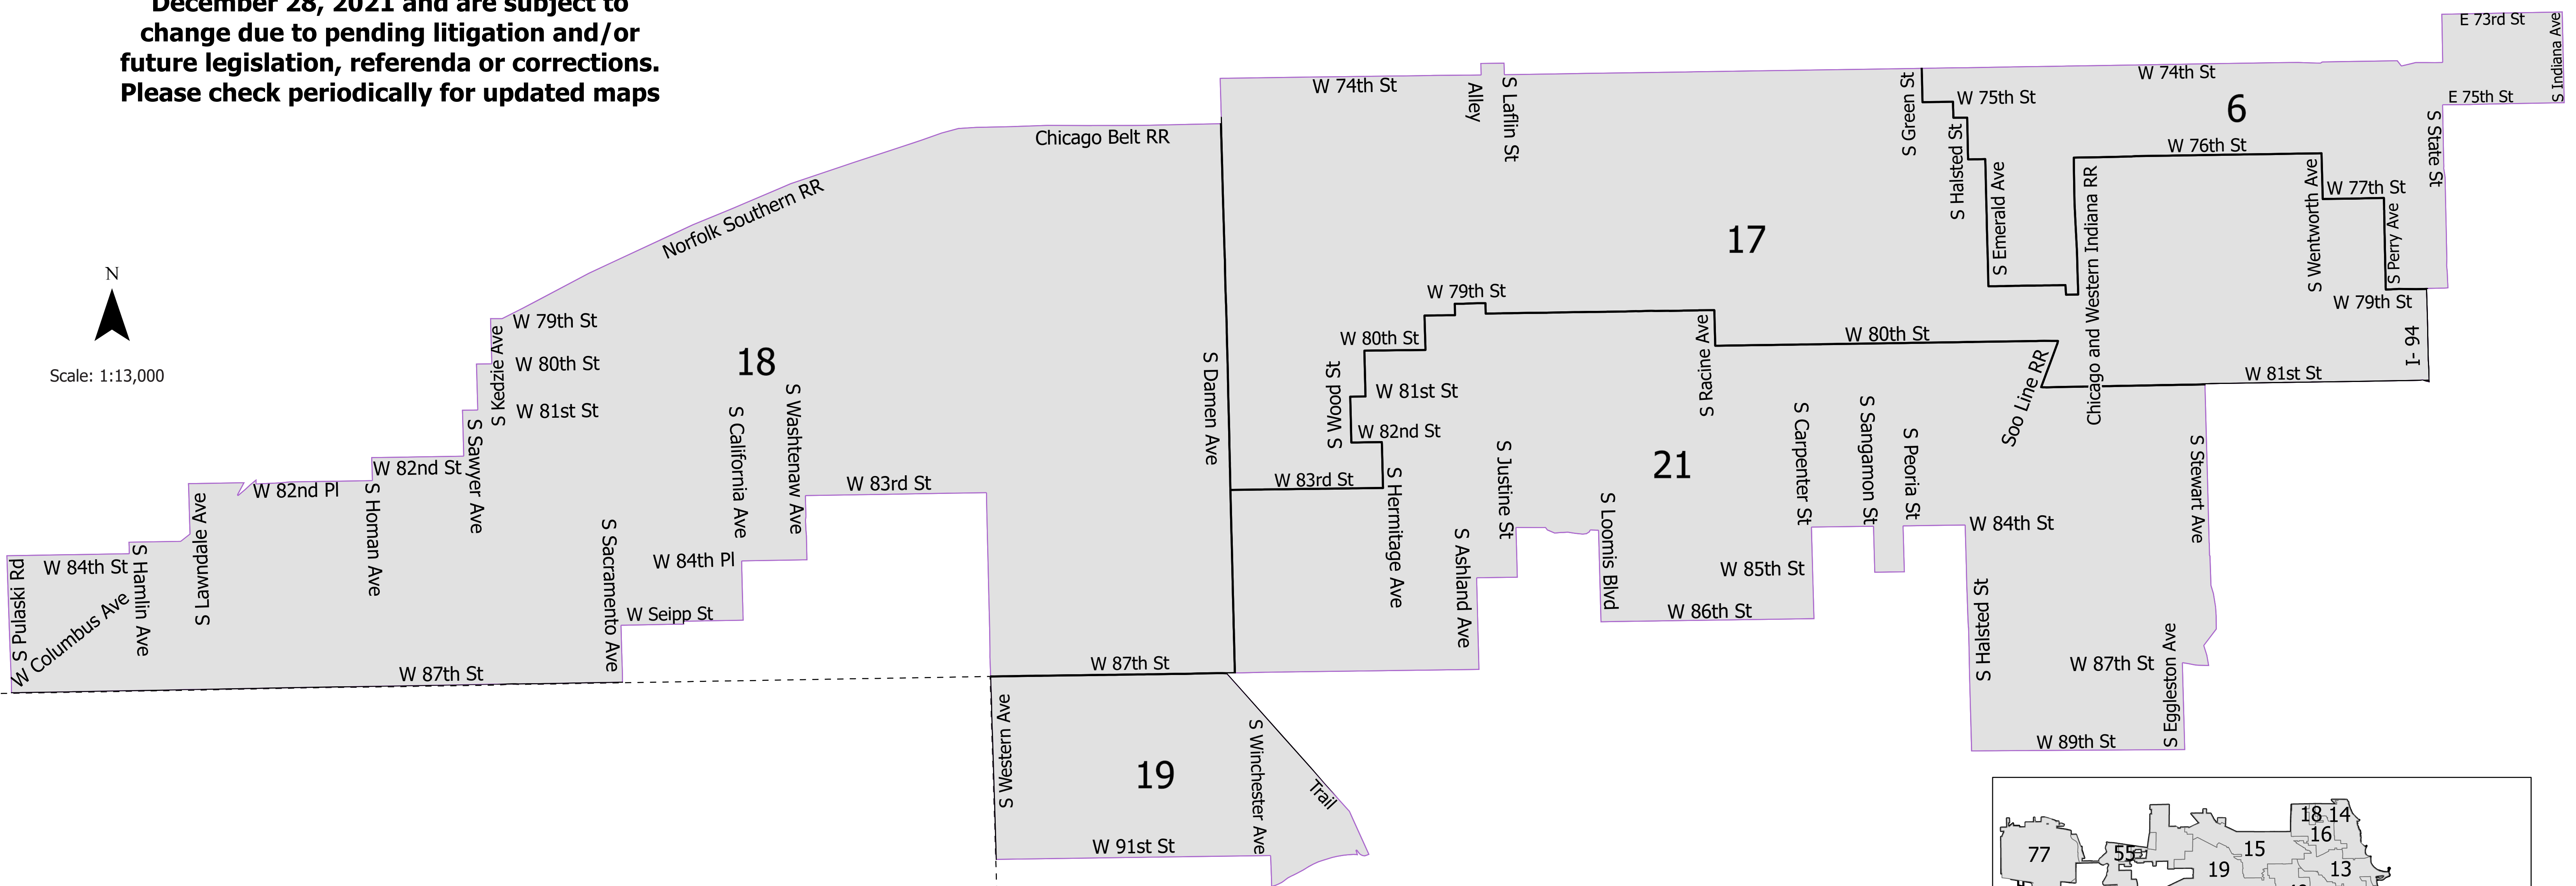

31st District State House

Lying wholly or partially within the
jurisdiction of the Board of Election
Commissioners

These district maps are current as of
December 28, 2021 and are subject to
change due to pending litigation and/or
future legislation, referenda or corrections.
Please check periodically for updated maps

- Legend**
- State House District
 - Chicago Wards 2015
 - Chicago Boundary

Board of Elections - City of Chicago
69 W Washington, Suite 600, Chicago, IL 60602
312-269-7900

www.chicagoelections.gov