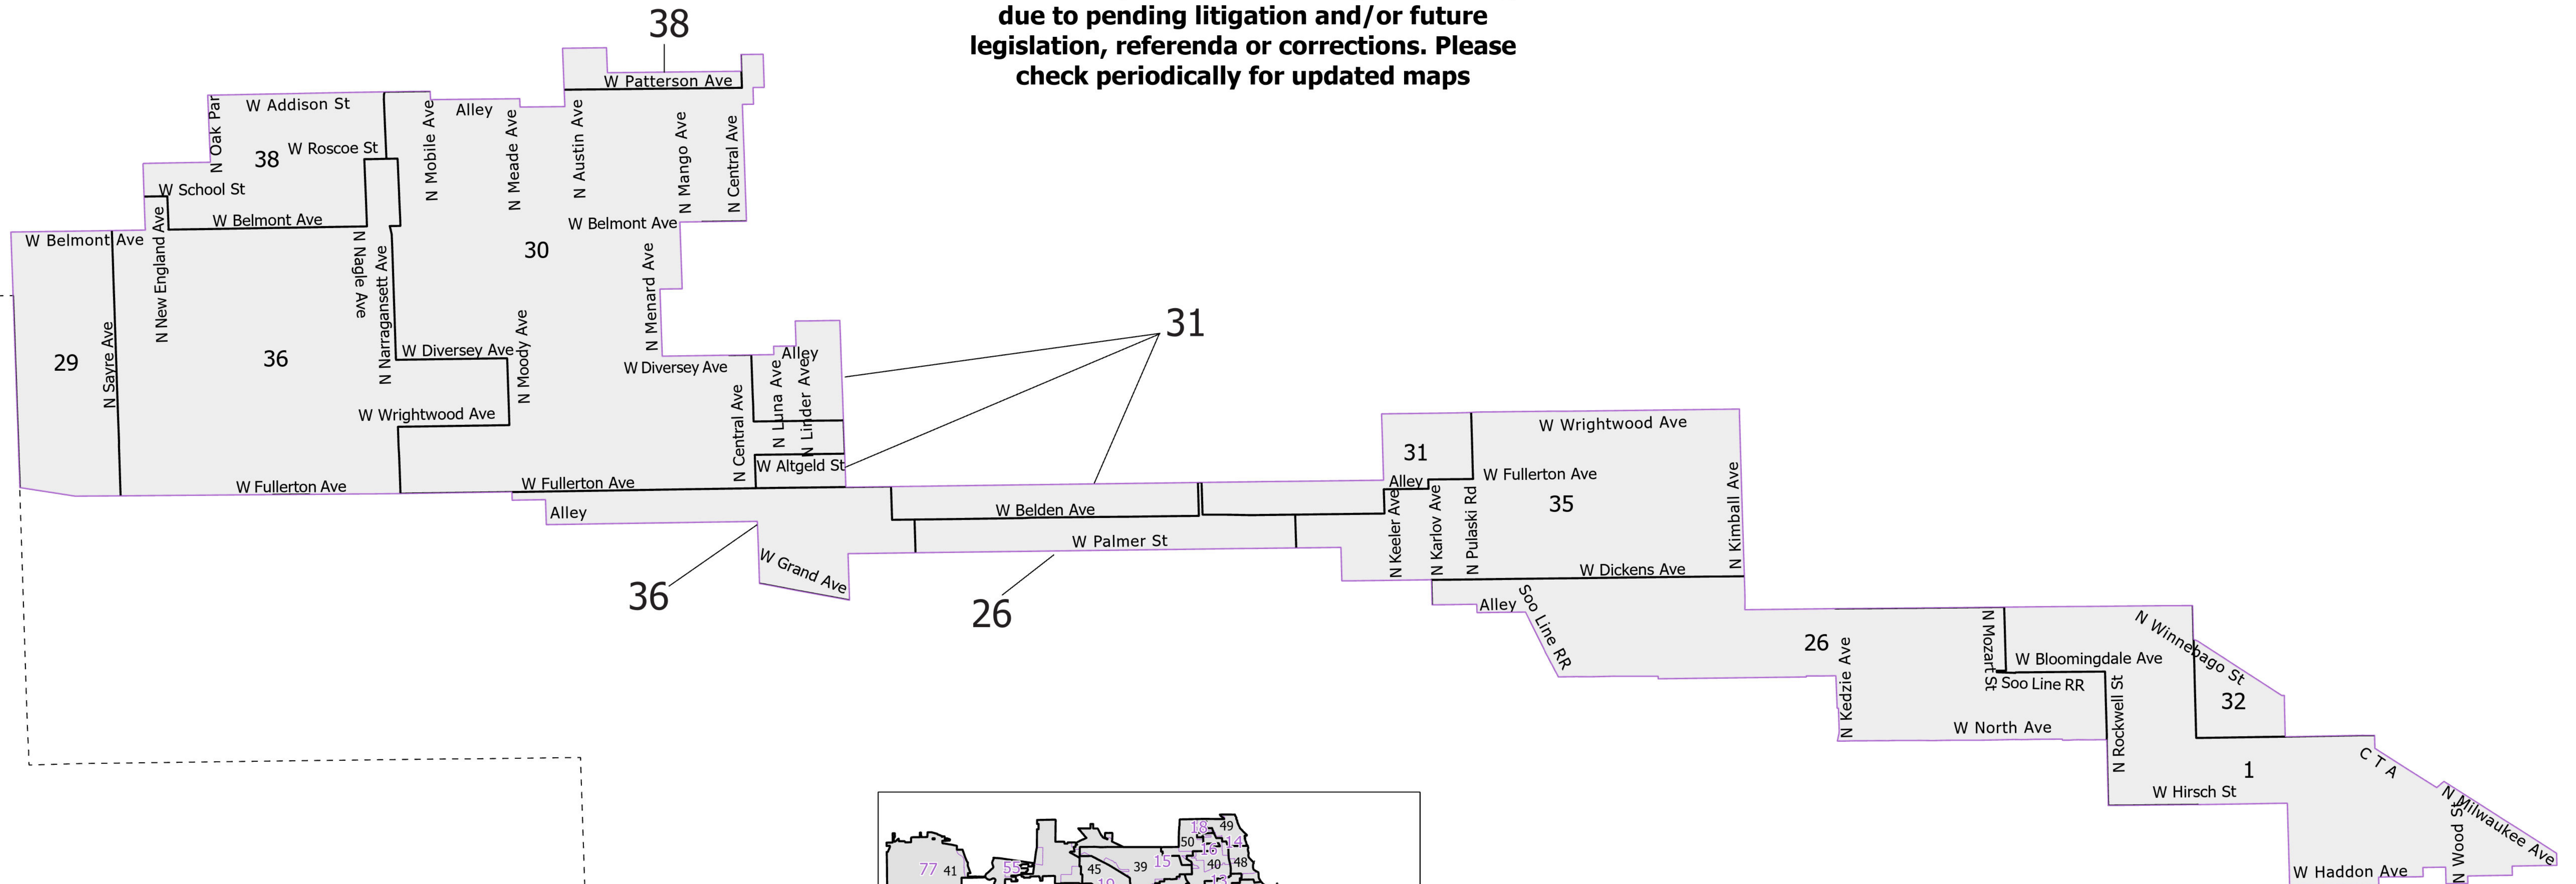

3rd District State House

Lying wholly or partially within the jurisdiction of the Board of Election Commissioners

These district maps are current as of December 28, 2021 and are subject to change due to pending litigation and/or future legislation, referenda or corrections. Please check periodically for updated maps

- Legend**
- State House District
 - Chicago Wards
 - Chicago Boundary

Scale: 1:18,000

Board of Elections - City of Chicago
69 W Washington, Suite 600, Chicago, IL 60602
312-269-7900
www.chicagoelections.gov