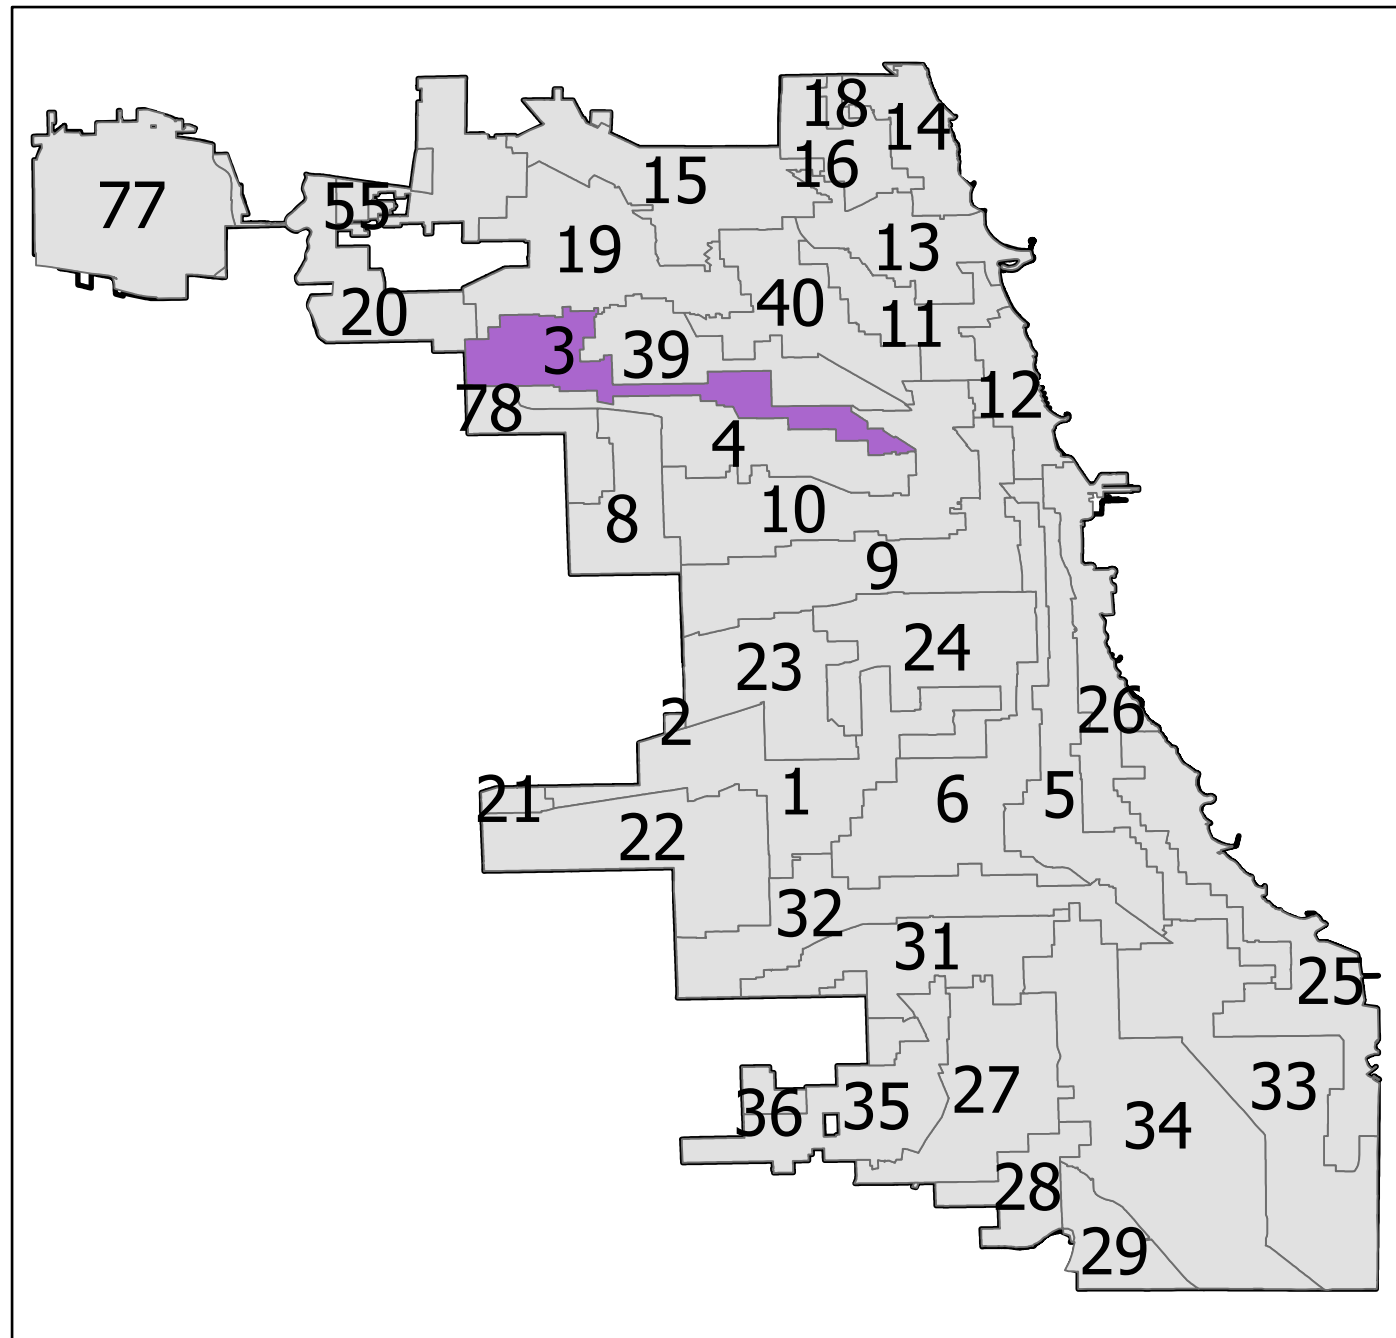

3rd District State House

Lying wholly or partially within the jurisdiction of the Board of Election Commissioners

These district maps are current as of December 28, 2021 and are subject to change due to pending litigation and/or future legislation, referenda or corrections. Please check periodically for updated maps

- Legend**
- State House District
 - Chicago Wards 2015
 - Chicago Boundary

Scale: 1:18,000

Date Printed: 12/13/2021 12:44 PM

Board of Elections - City of Chicago
 69 W Washington, Suite 600, Chicago, IL 60602
 312-269-7900
www.chicagoelections.gov