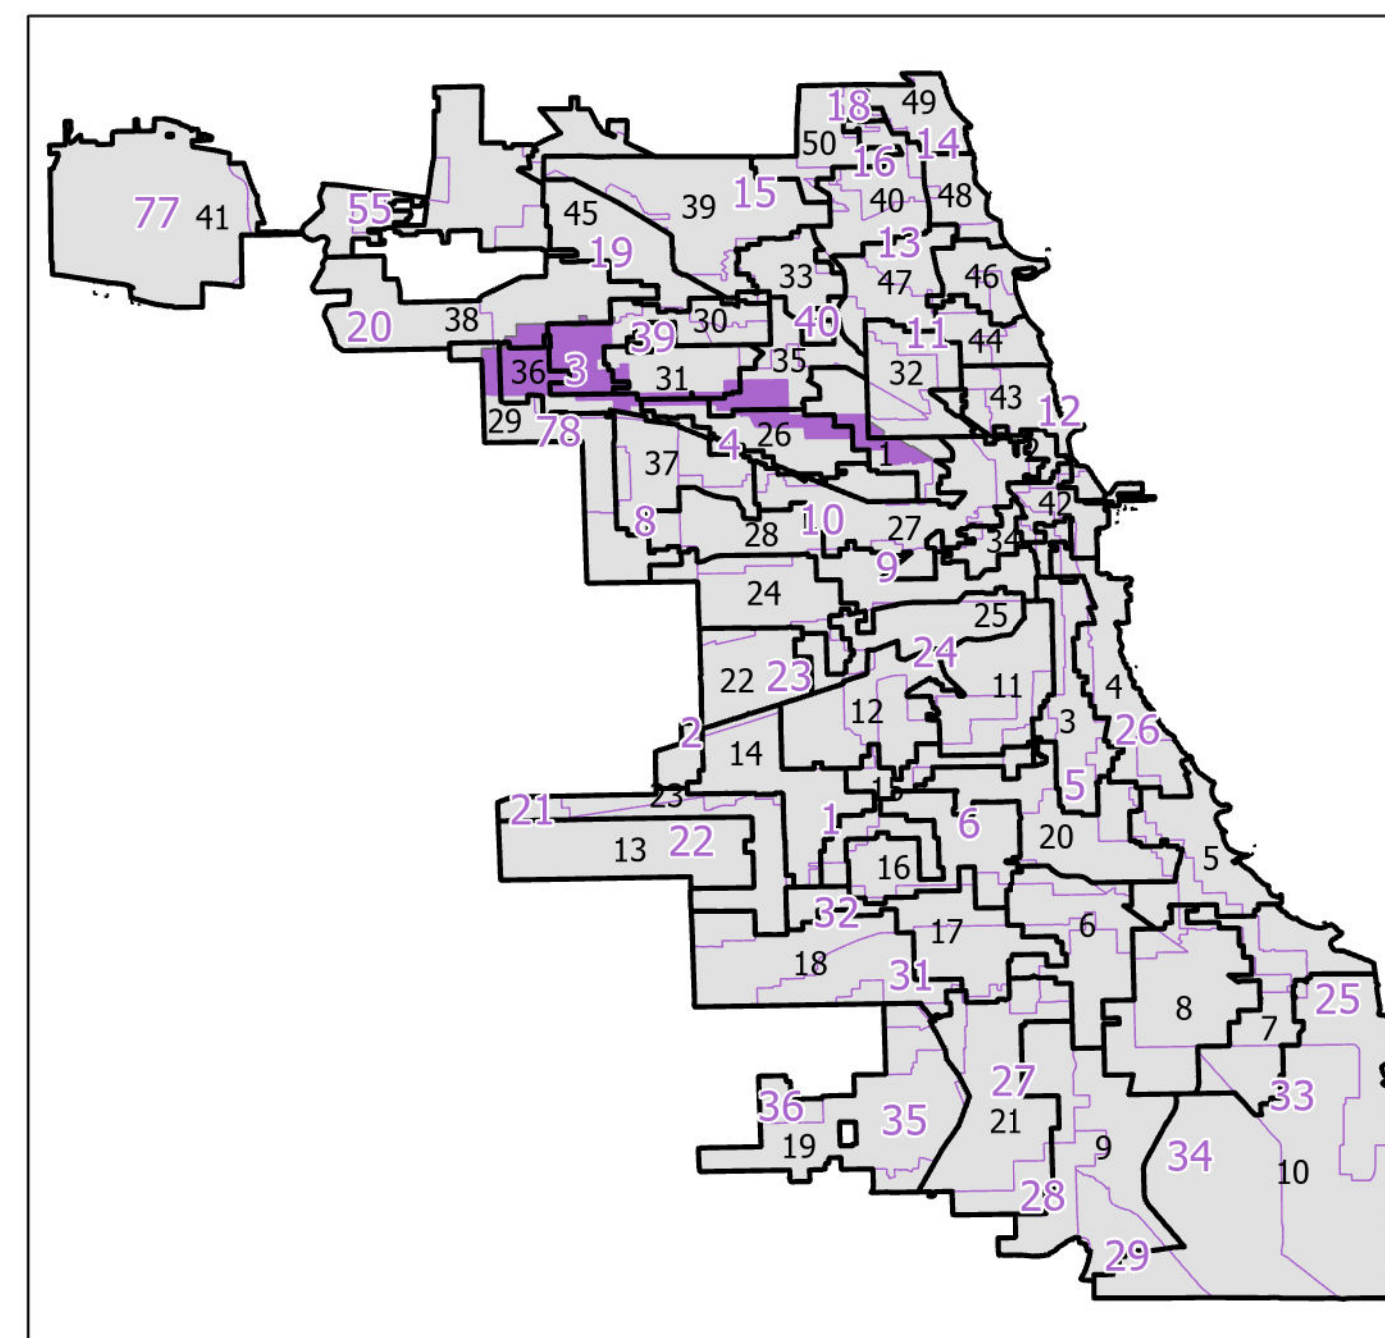

3rd District State House

Lying wholly or partially within the jurisdiction of the Board of Election Commissioners

These district maps are current as of December 28, 2021 and are subject to change due to pending litigation and/or future legislation, referenda or corrections. Please check periodically for updated maps

- Legend**
- State House District
 - Chicago Wards
 - Chicago Boundary

Scale: 1:18,000

Board of Elections - City of Chicago
69 W Washington, Suite 600, Chicago, IL 60602
312-269-7900
www.chicagoelections.gov