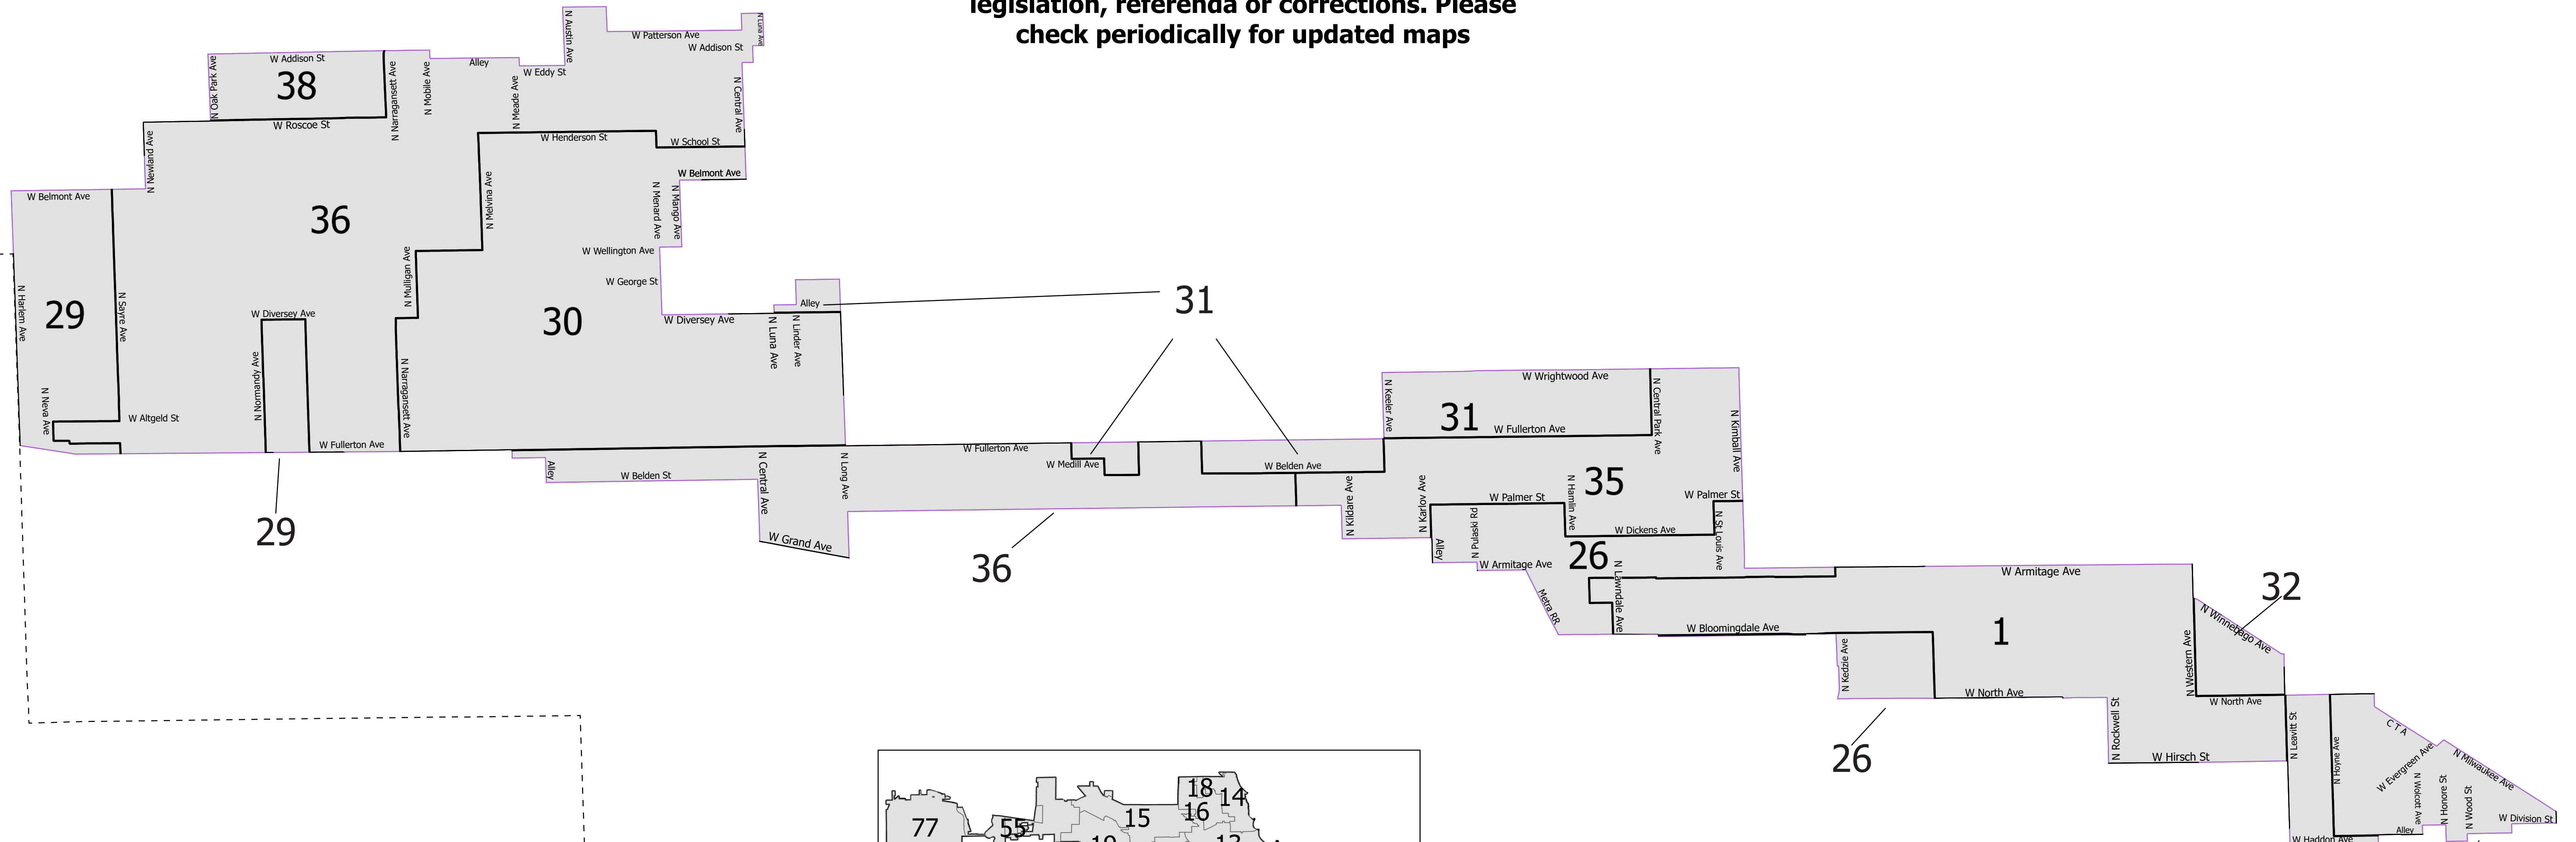

3rd District State House

Lying wholly or partially within the jurisdiction of the Board of Election Commissioners

These district maps are current as of December 28, 2021 and are subject to change due to pending litigation and/or future legislation, referenda or corrections. Please check periodically for updated maps

- Legend**
- State House District
 - Chicago Wards 2015
 - Chicago Boundary

Scale: 1:18,000

Date Printed: 12/13/2021 12:44 PM

Board of Elections - City of Chicago
 69 W Washington, Suite 600, Chicago, IL 60602
 312-269-7900
www.chicagoelections.gov