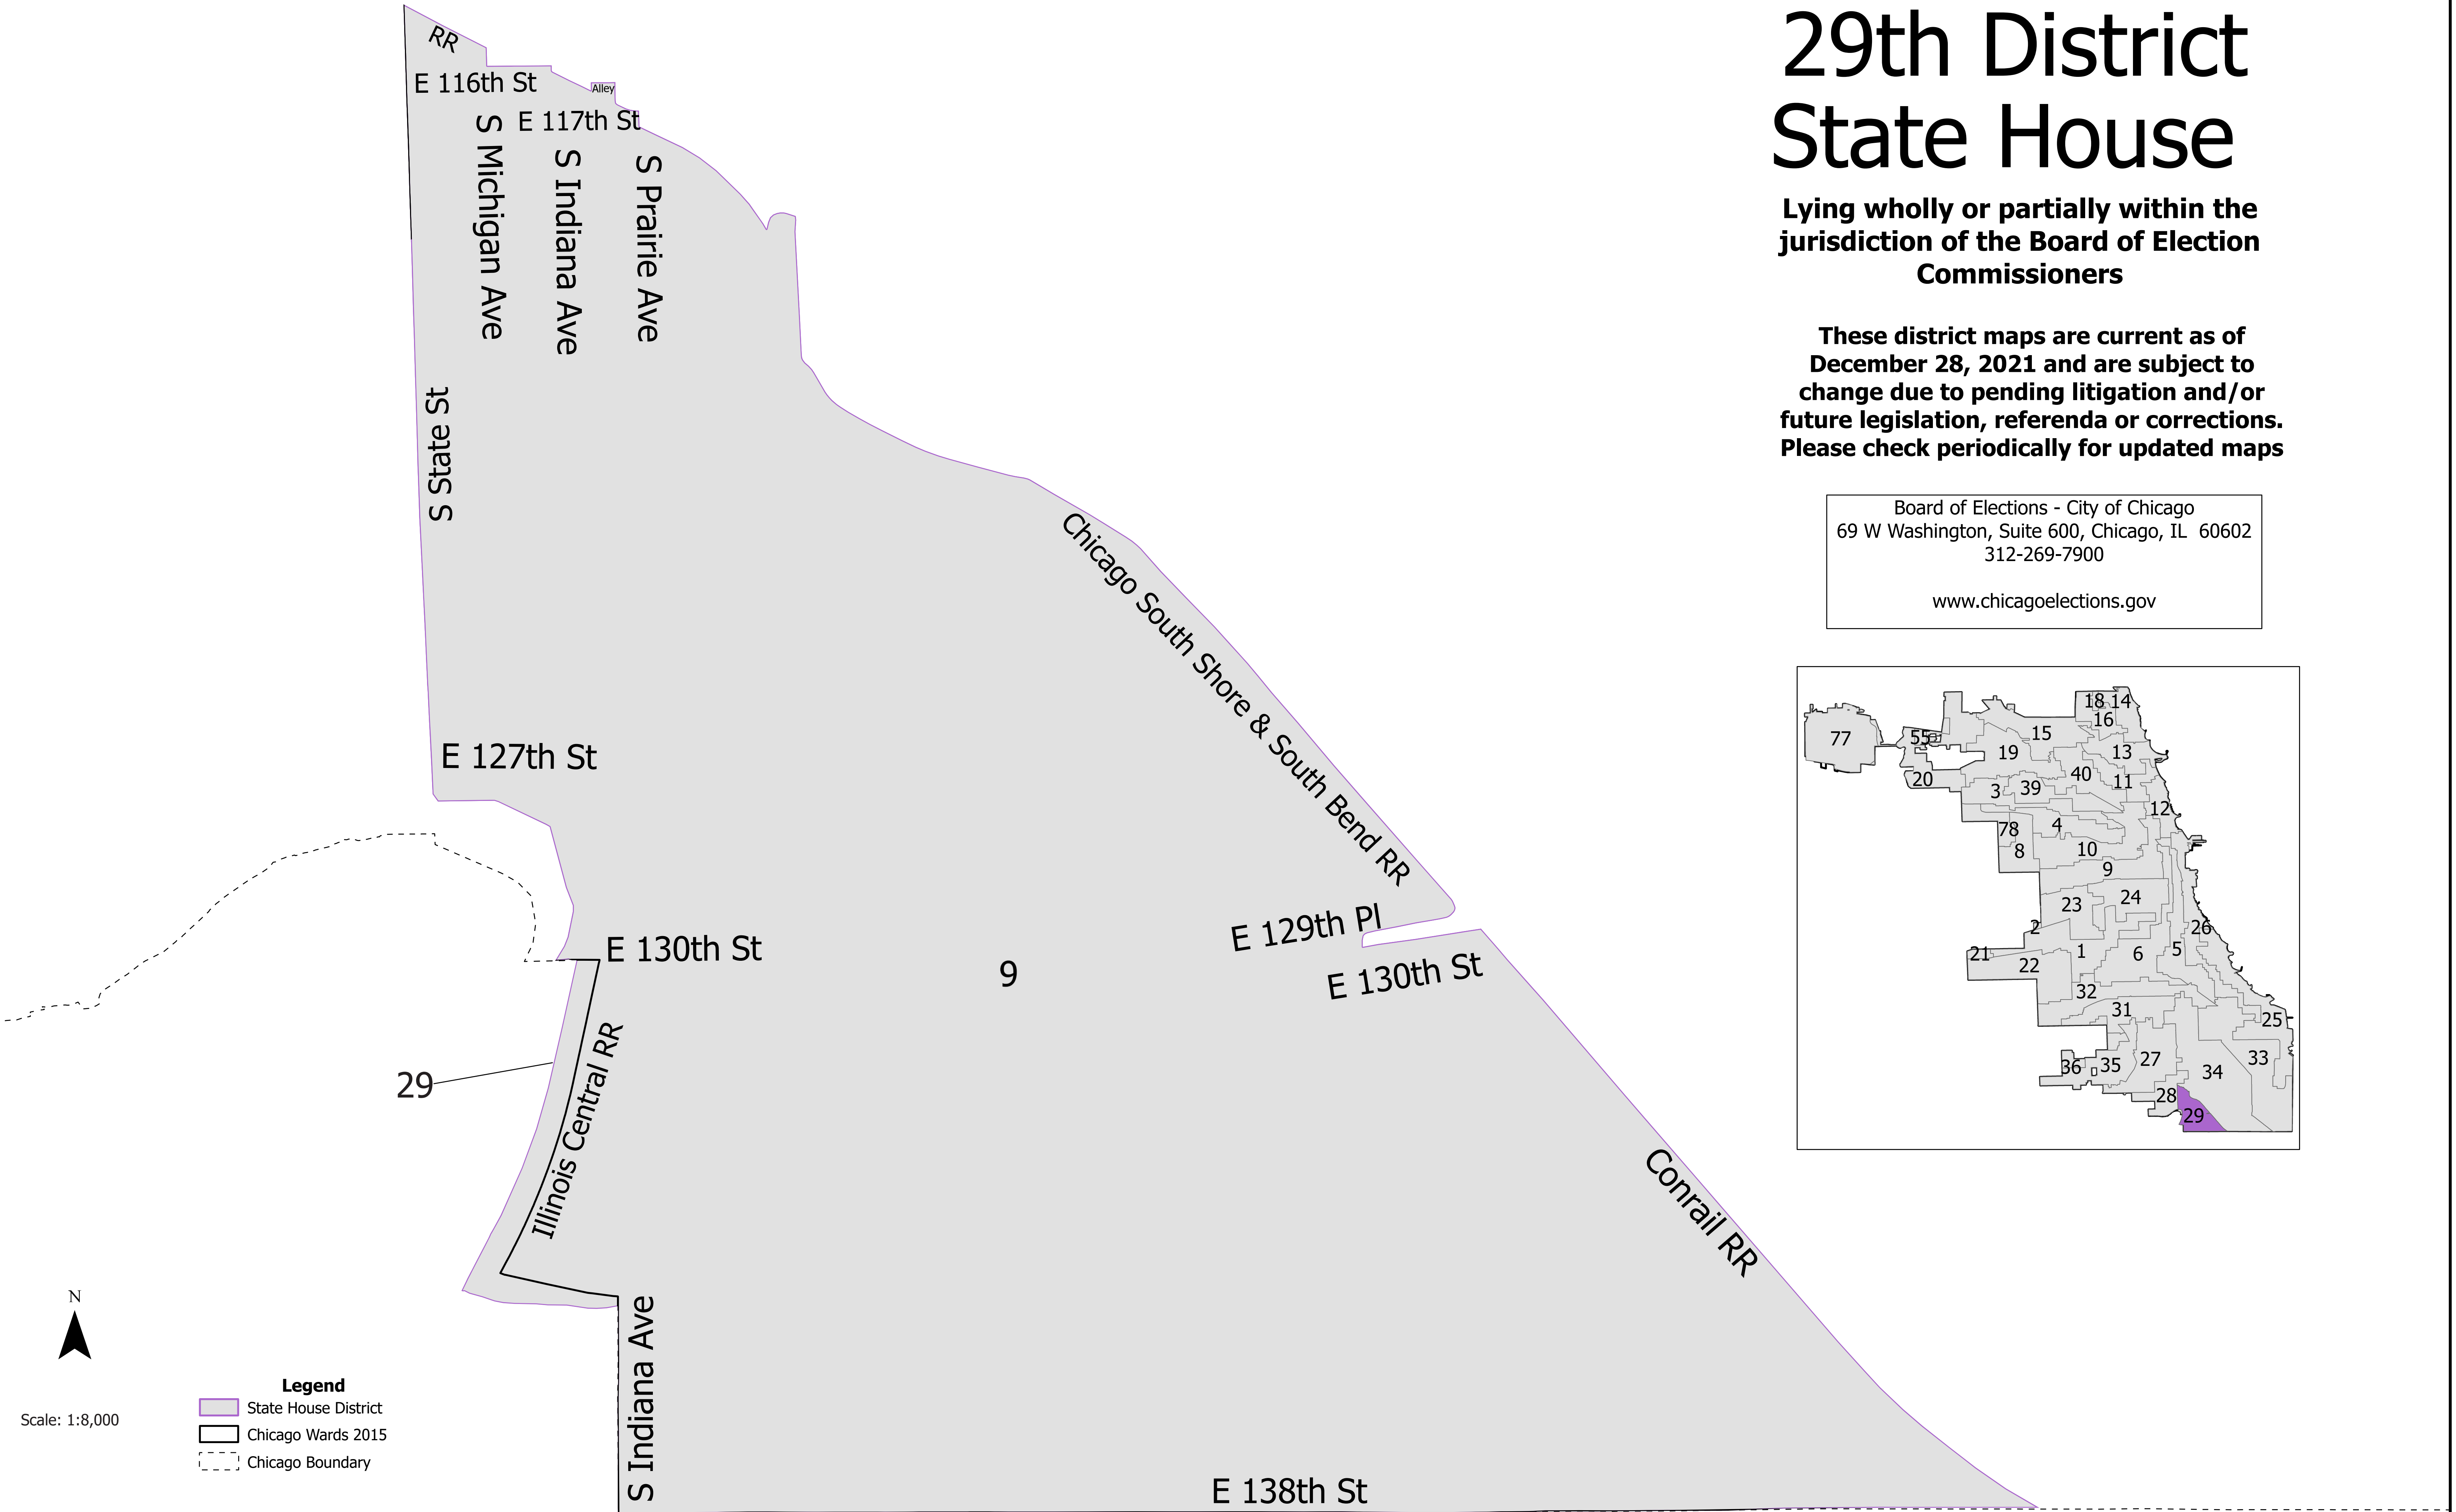

29th District State House

Lying wholly or partially within the
jurisdiction of the Board of Election
Commissioners

These district maps are current as of
December 28, 2021 and are subject to
change due to pending litigation and/or
future legislation, referenda or corrections.
Please check periodically for updated maps

Board of Elections - City of Chicago
69 W Washington, Suite 600, Chicago, IL 60602
312-269-7900

www.chicagoelections.gov

Scale: 1:8,000

Date Printed: 12/13/2021 1:38 PM

Legend

- State House District
- Chicago Wards 2015
- Chicago Boundary