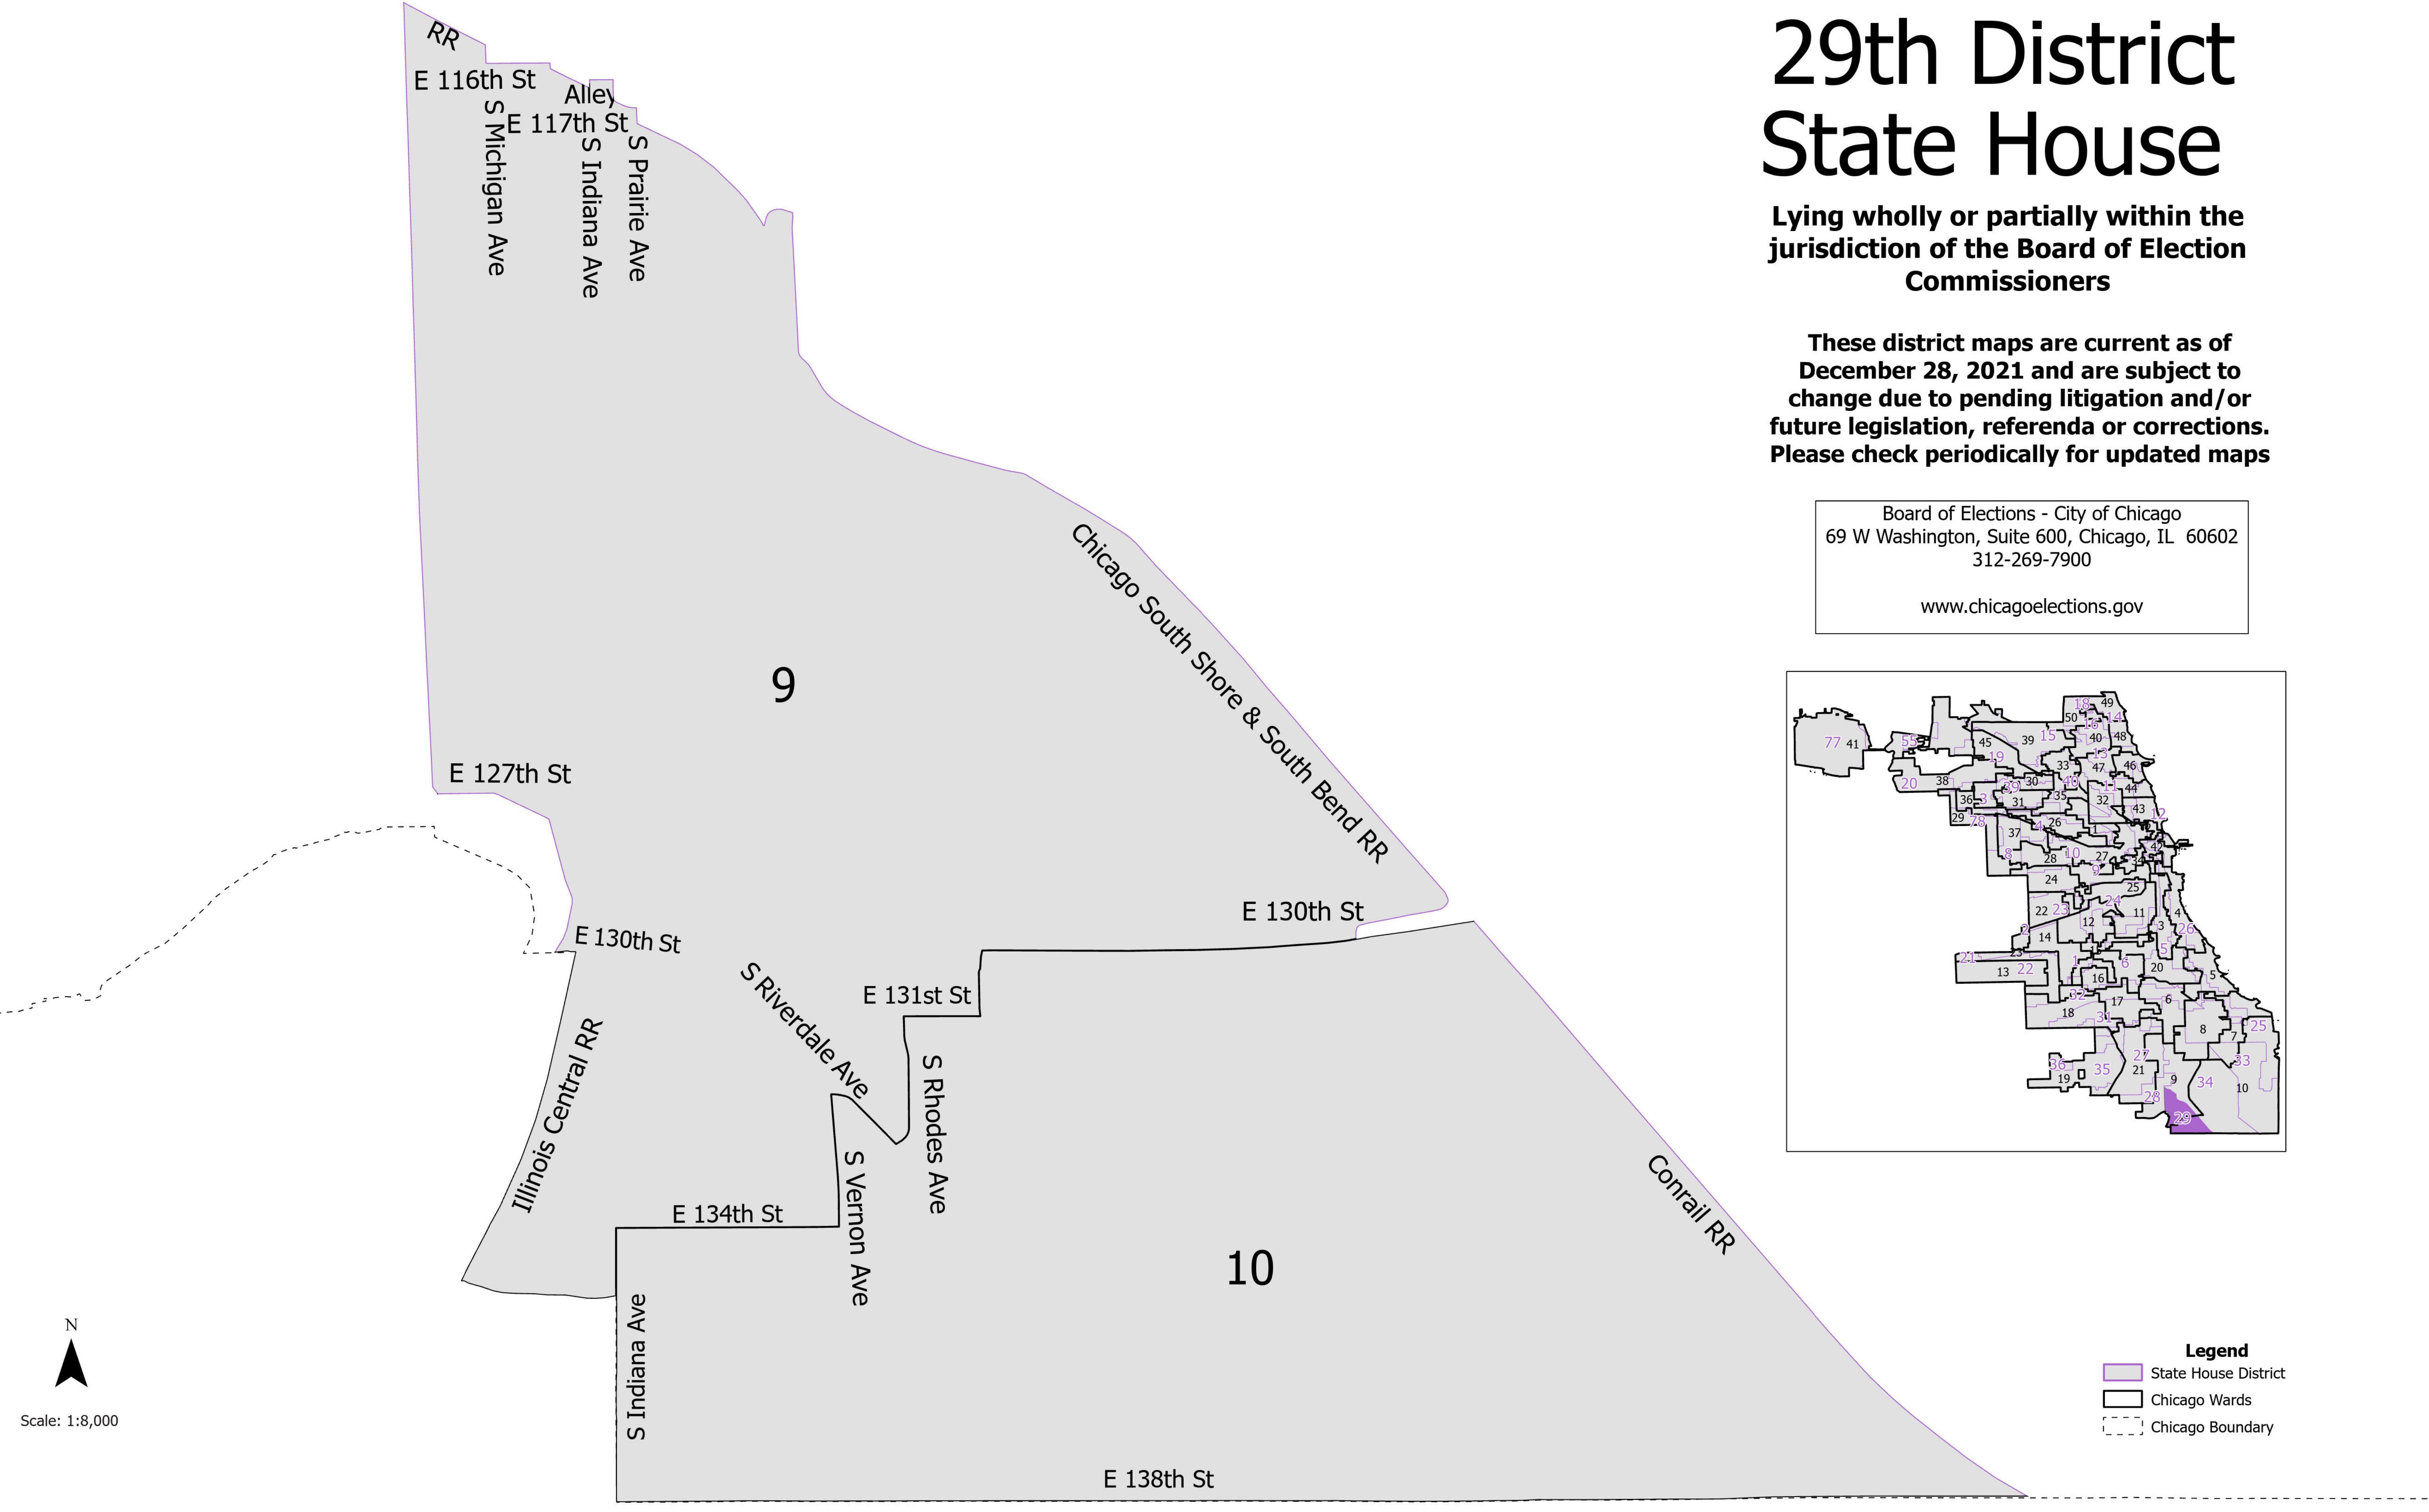

# 29th District State House

Lying wholly or partially within the  
jurisdiction of the Board of Election  
Commissioners

These district maps are current as of  
December 28, 2021 and are subject to  
change due to pending litigation and/or  
future legislation, referenda or corrections.  
Please check periodically for updated maps

Board of Elections - City of Chicago  
69 W Washington, Suite 600, Chicago, IL 60602  
312-269-7900  
  
[www.chicagoelections.gov](http://www.chicagoelections.gov)

N  
Scale: 1:8,000

**Legend**  
State House District  
Chicago Wards  
Chicago Boundary