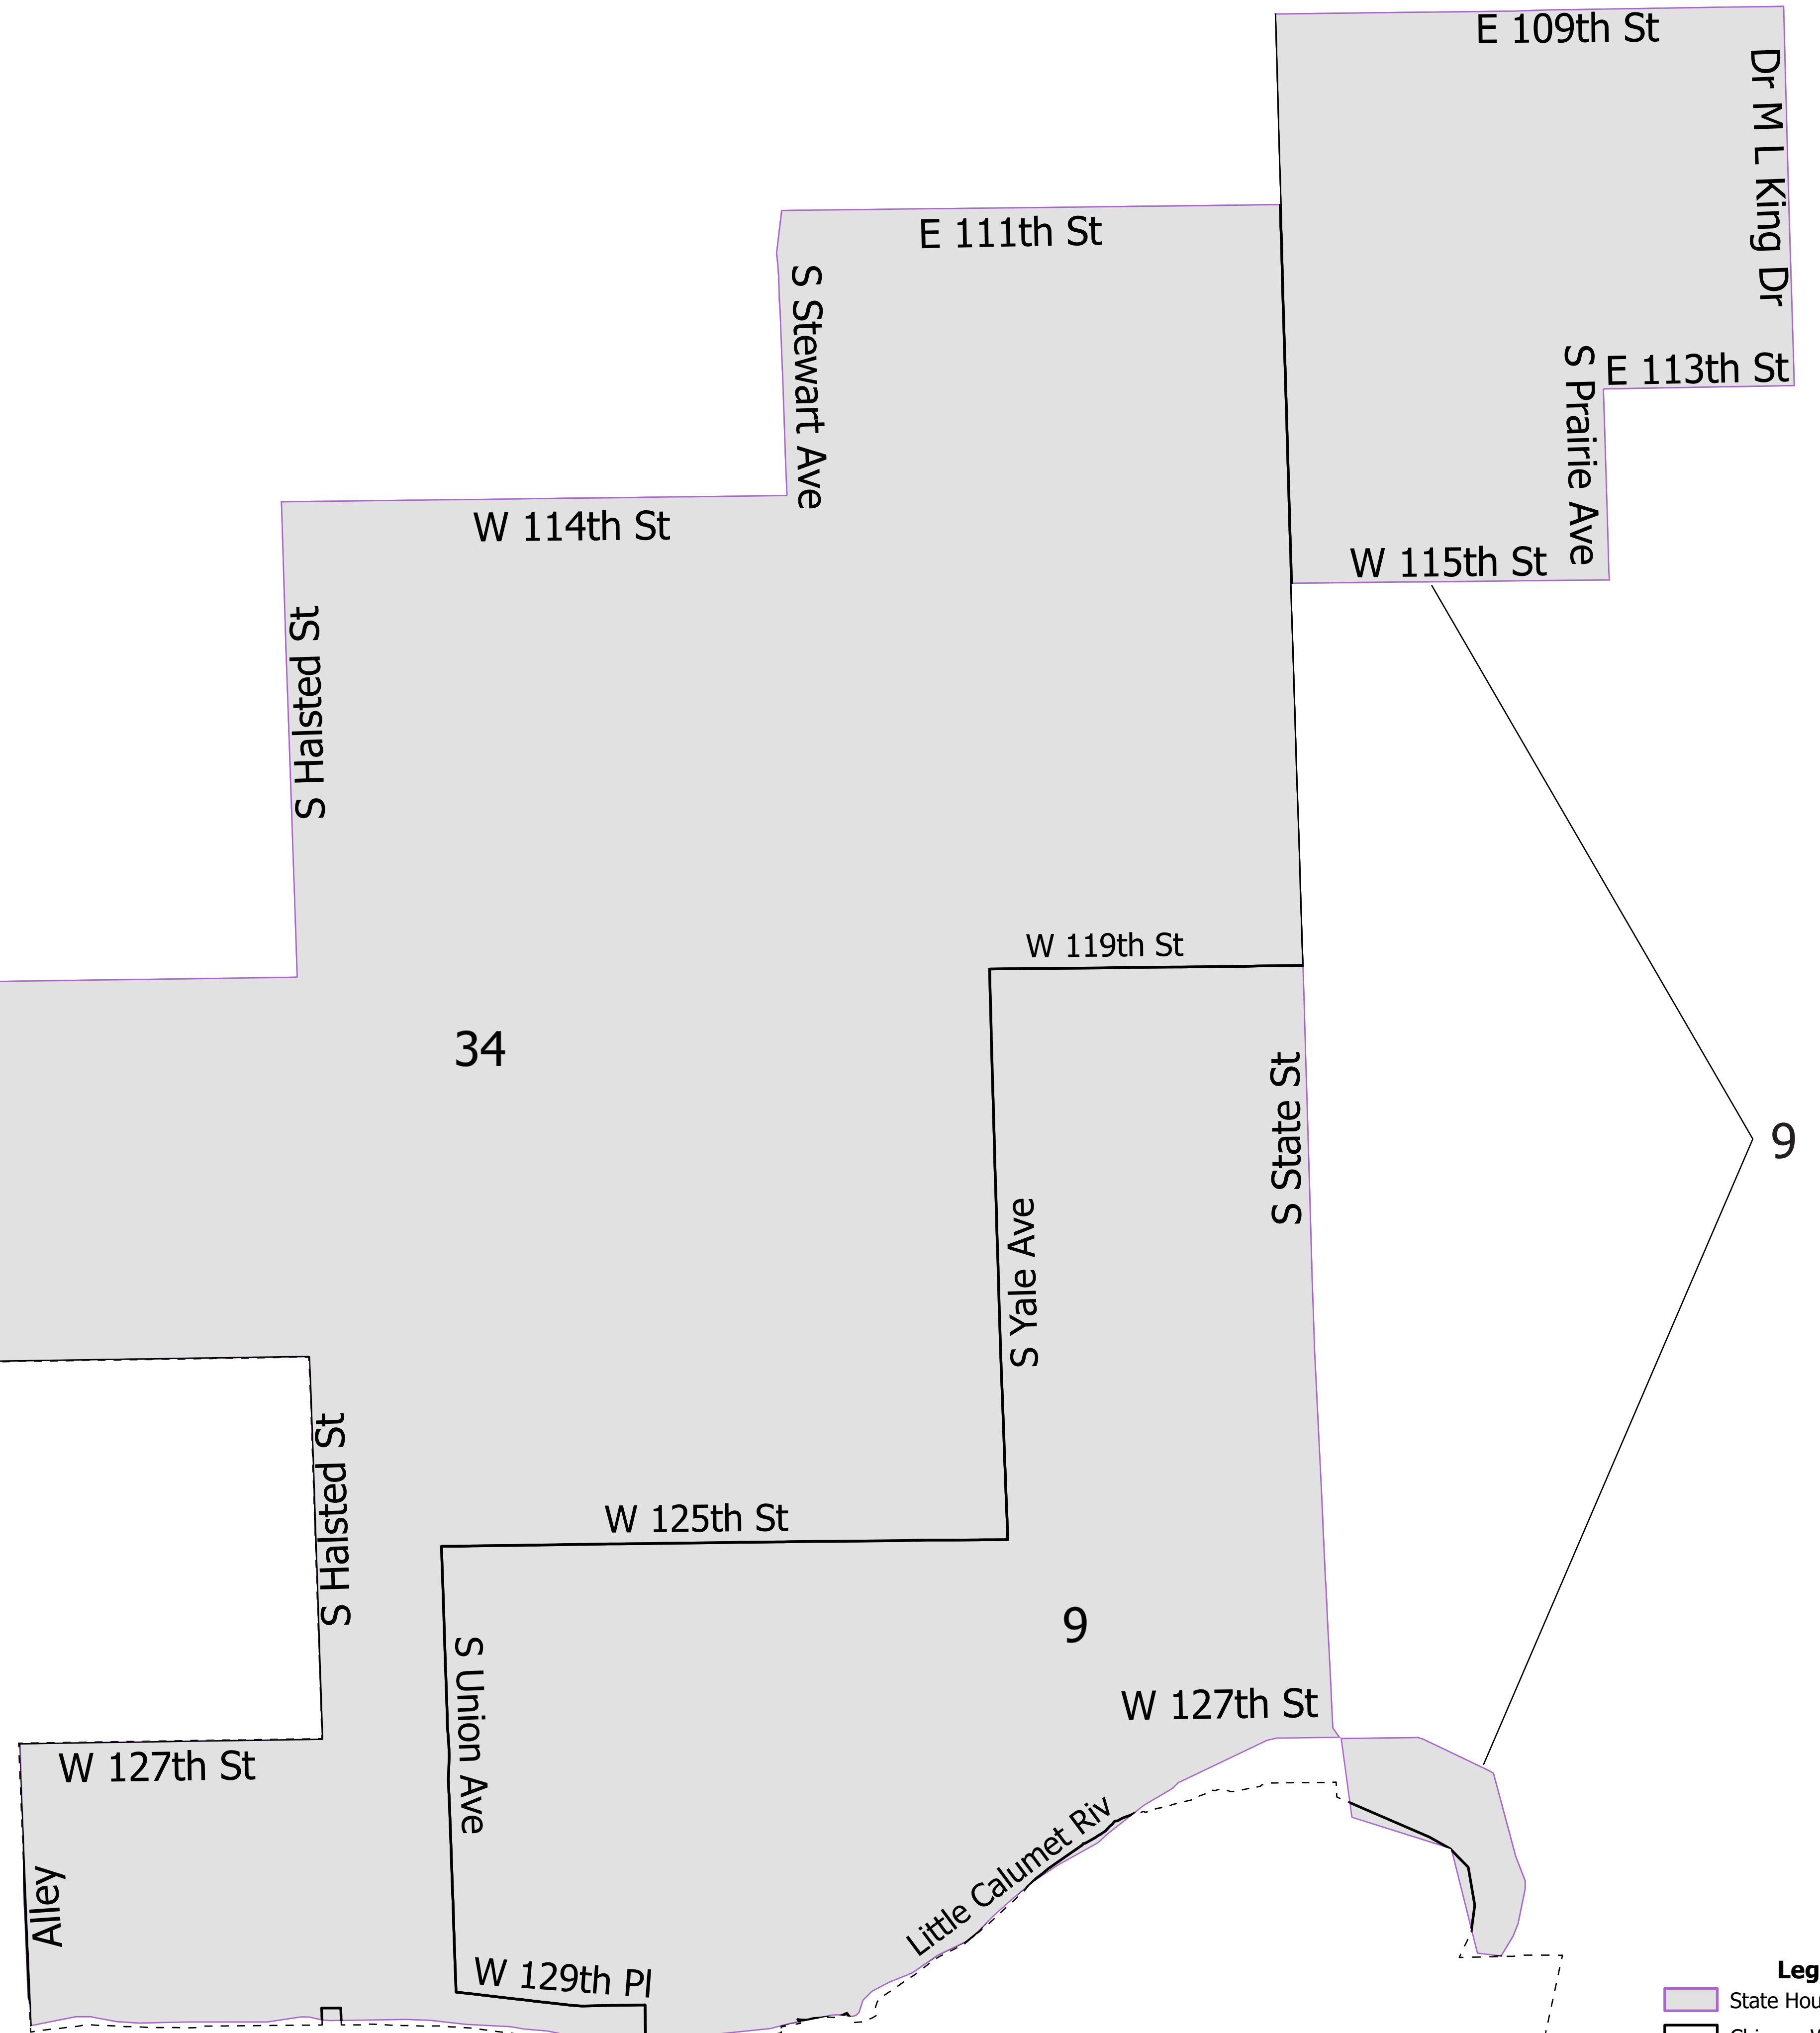

28th District State House

Lying wholly or partially within the jurisdiction of the Board of Election Commissioners

These district maps are current as of December 28, 2021 and are subject to change due to pending litigation and/or future legislation, referenda or corrections. Please check periodically for updated maps

Board of Elections - City of Chicago
69 W Washington, Suite 600, Chicago, IL 60602
312-269-7900
www.chicagoelections.gov

Scale: 1:8,000

Date Printed: 12/13/2021 1:36 PM

- Legend**
- State House District
 - Chicago Wards 2015
 - Chicago Boundary