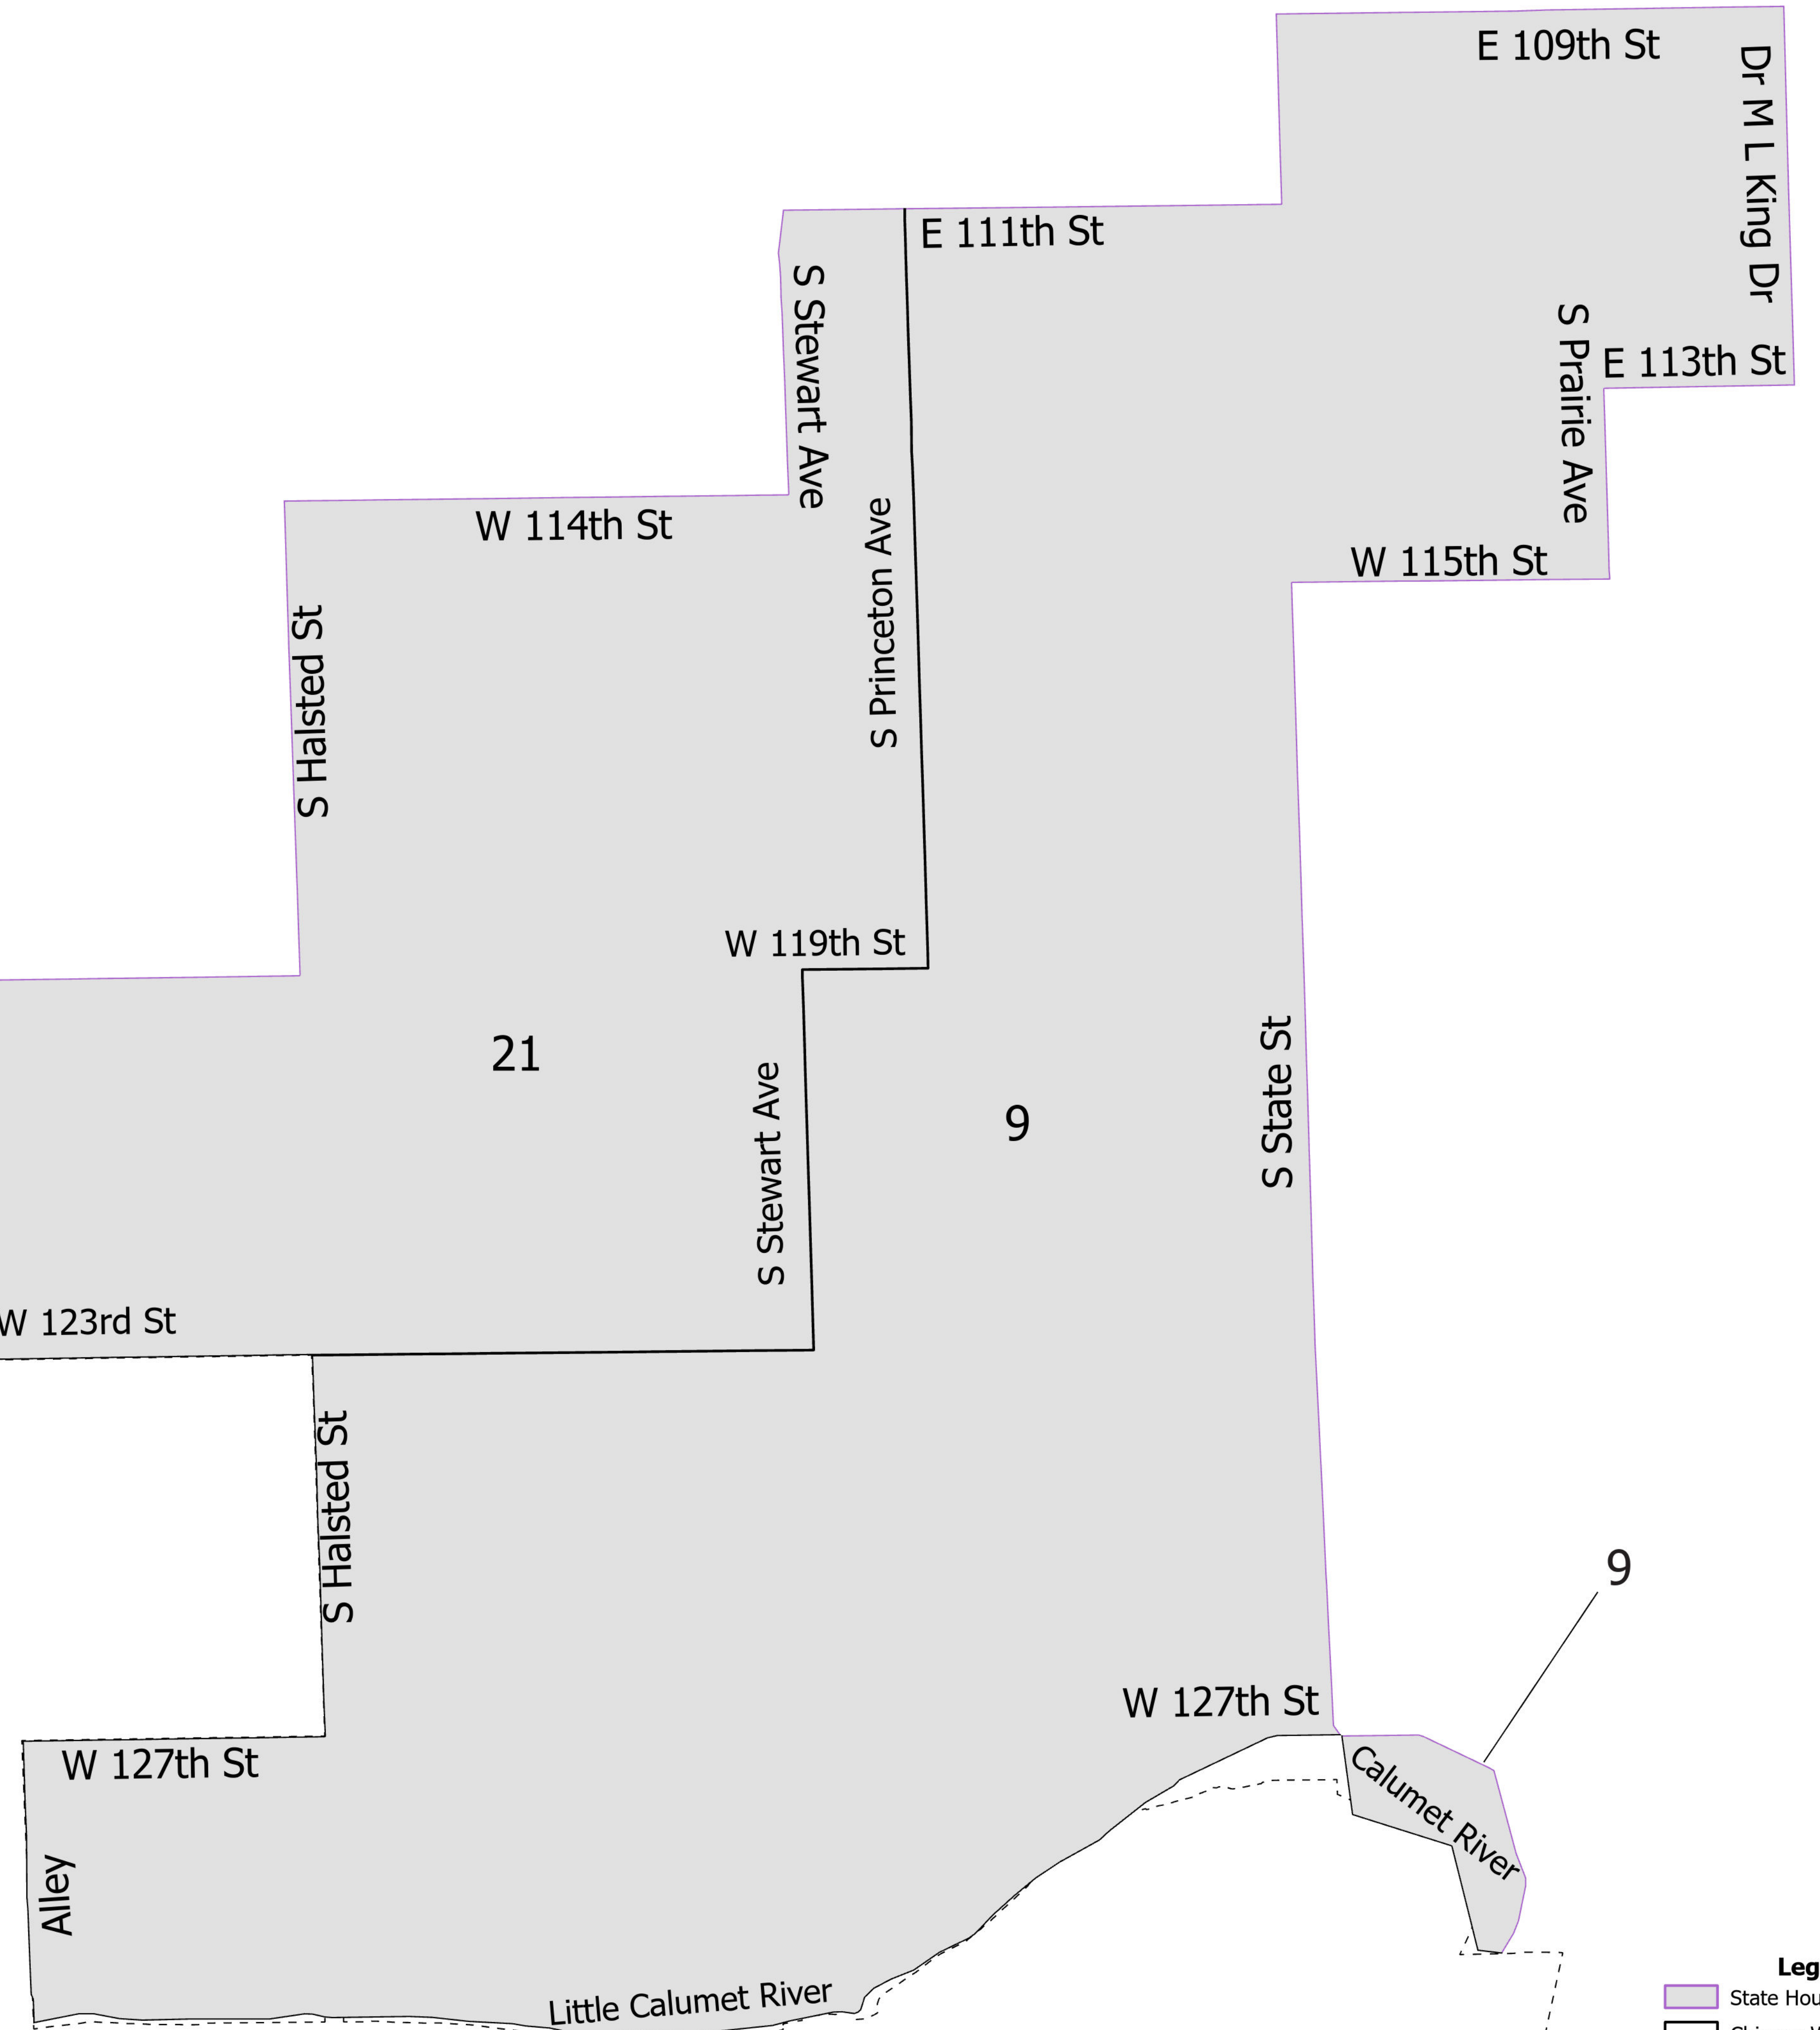

28th District State House

Lying wholly or partially within the jurisdiction of the Board of Election Commissioners

These district maps are current as of December 28, 2021 and are subject to change due to pending litigation and/or future legislation, referenda or corrections. Please check periodically for updated maps

Board of Elections - City of Chicago
69 W Washington, Suite 600, Chicago, IL 60602
312-269-7900
www.chicagoelections.gov

Scale: 1:8,000

- Legend**
- State House District
 - Chicago Wards
 - Chicago Boundary