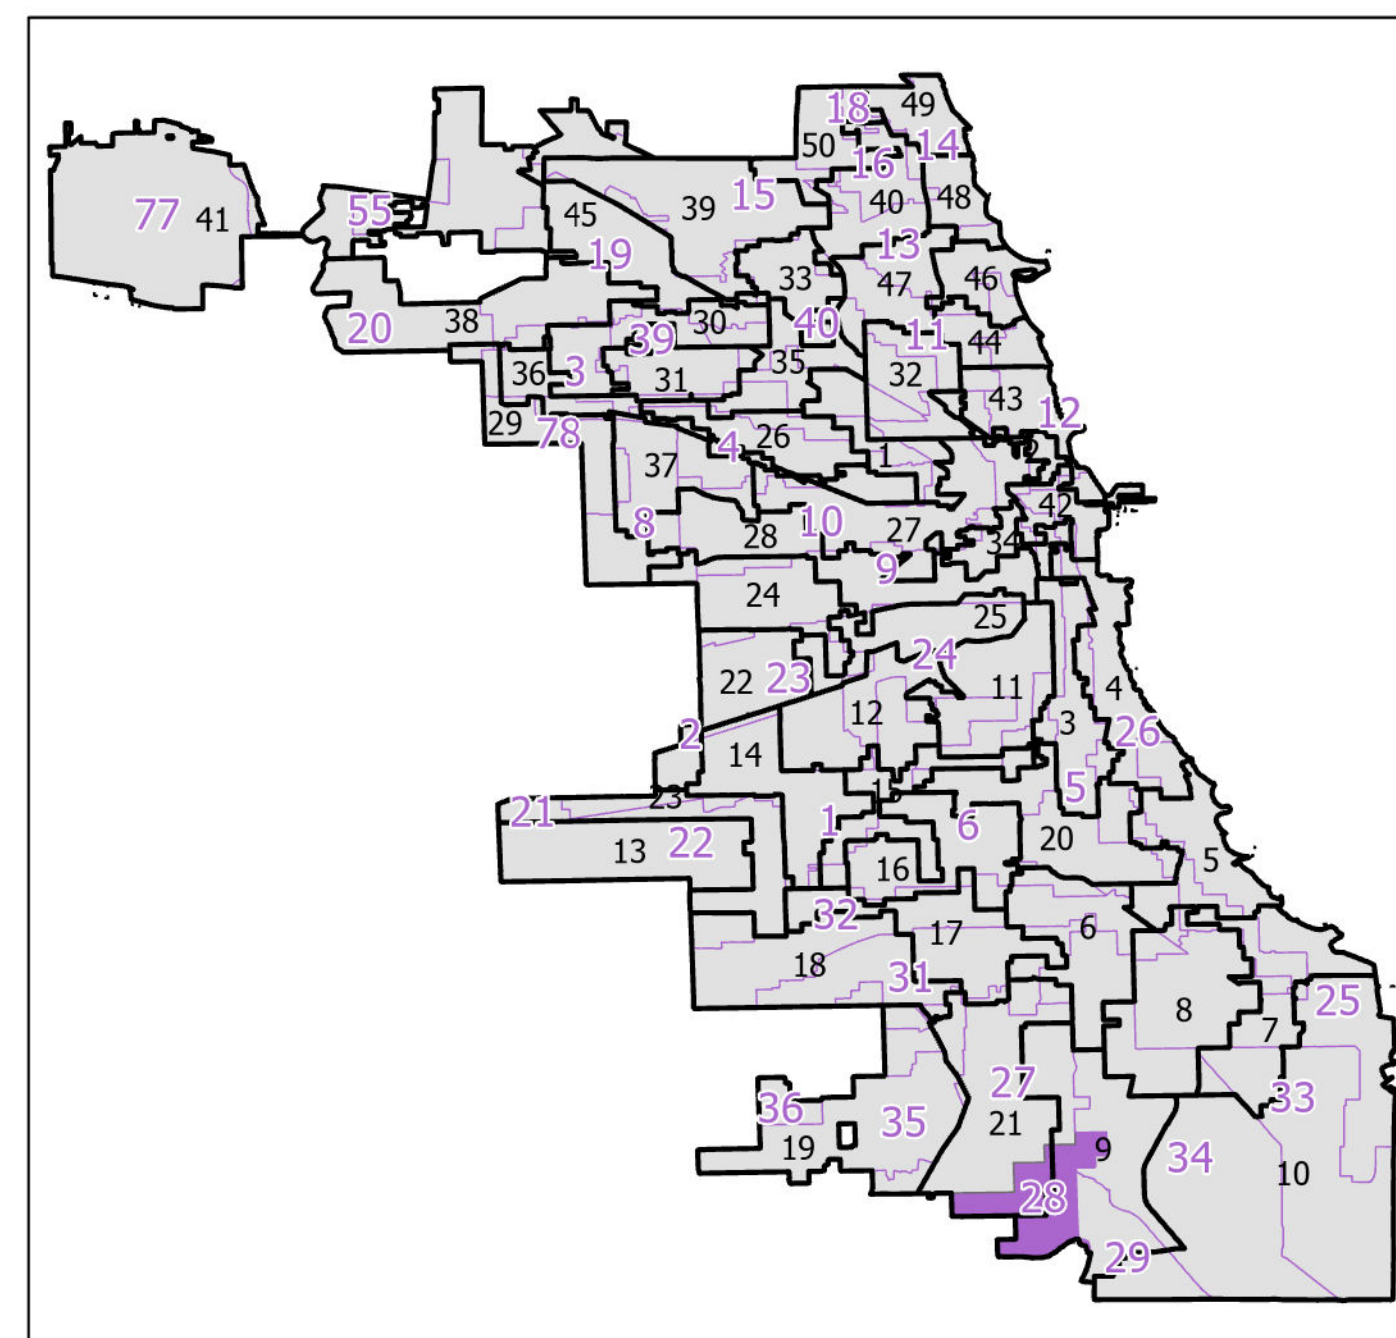

28th District State House

Lying wholly or partially within the jurisdiction of the Board of Election Commissioners

These district maps are current as of December 28, 2021 and are subject to change due to pending litigation and/or future legislation, referenda or corrections. Please check periodically for updated maps

Board of Elections - City of Chicago
69 W Washington, Suite 600, Chicago, IL 60602
312-269-7900
www.chicagoelections.gov

Scale: 1:8,000

- Legend**
- State House District
 - Chicago Wards
 - Chicago Boundary