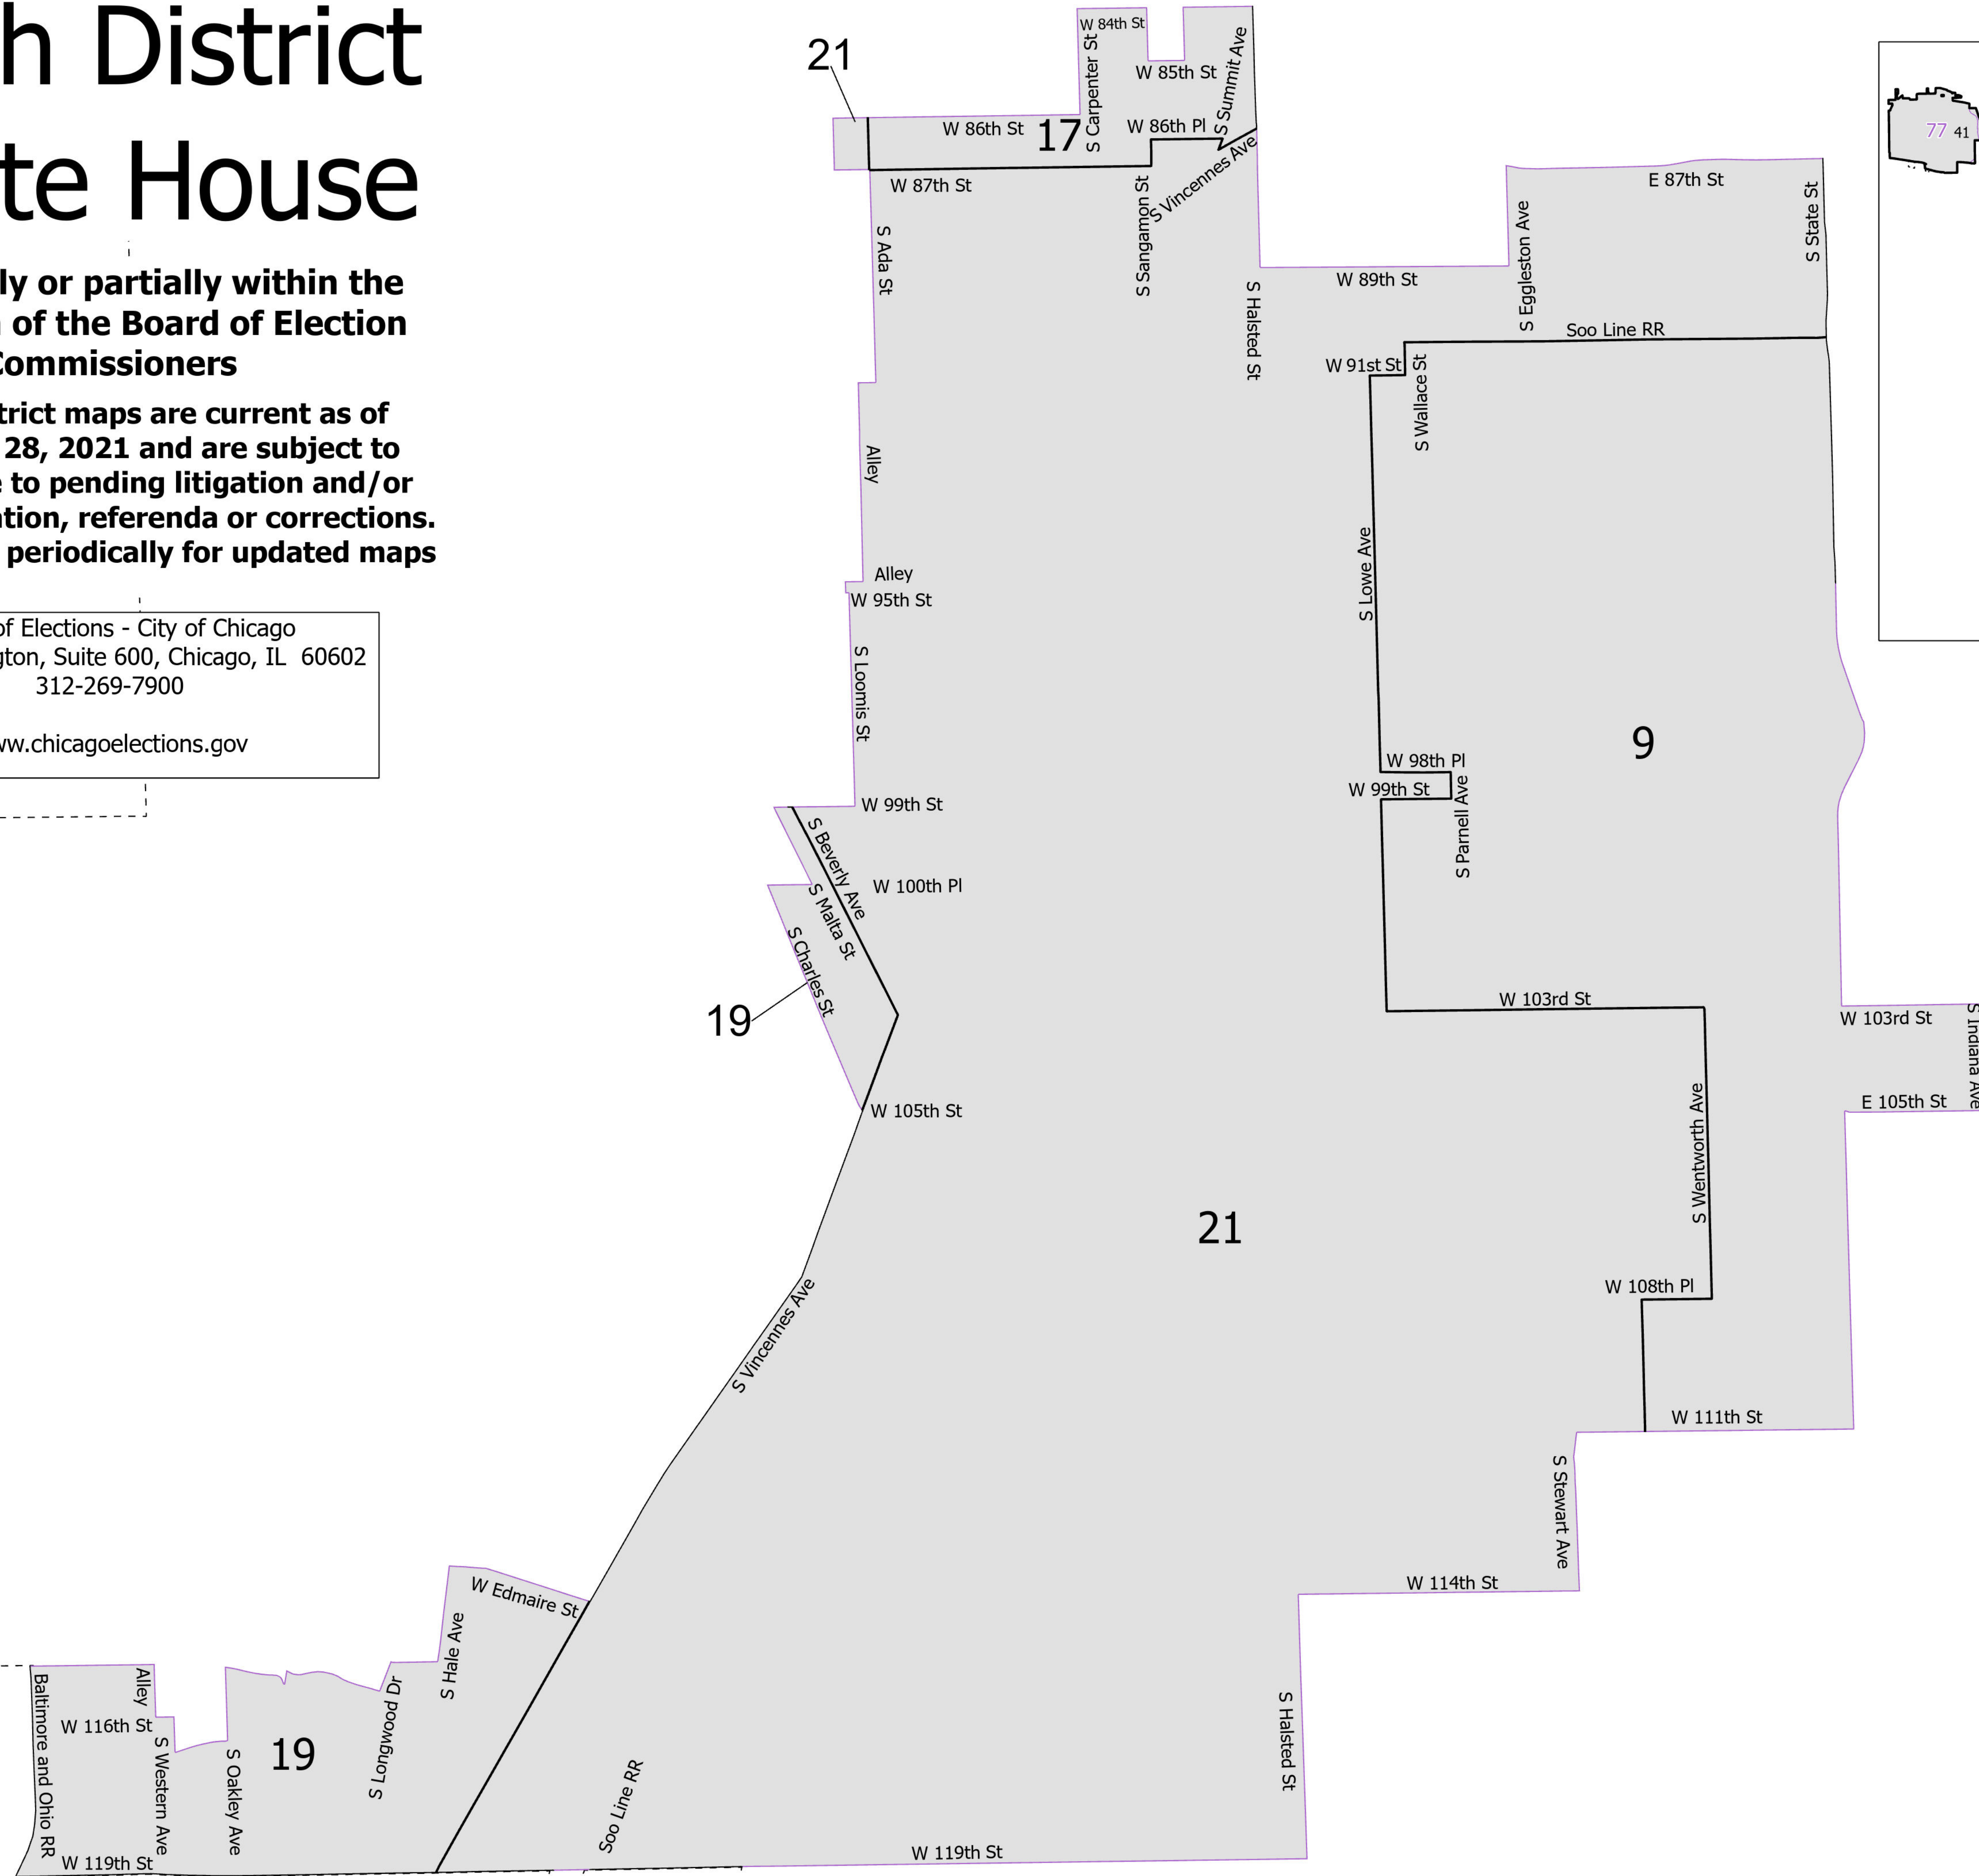

27th District State House

Lying wholly or partially within the jurisdiction of the Board of Election Commissioners

These district maps are current as of December 28, 2021 and are subject to change due to pending litigation and/or future legislation, referenda or corrections. Please check periodically for updated maps

Board of Elections - City of Chicago
69 W Washington, Suite 600, Chicago, IL 60602
312-269-7900
www.chicagoelections.gov

Scale: 1:13,000

Legend
 State House District
 Chicago Wards
 Chicago Boundary