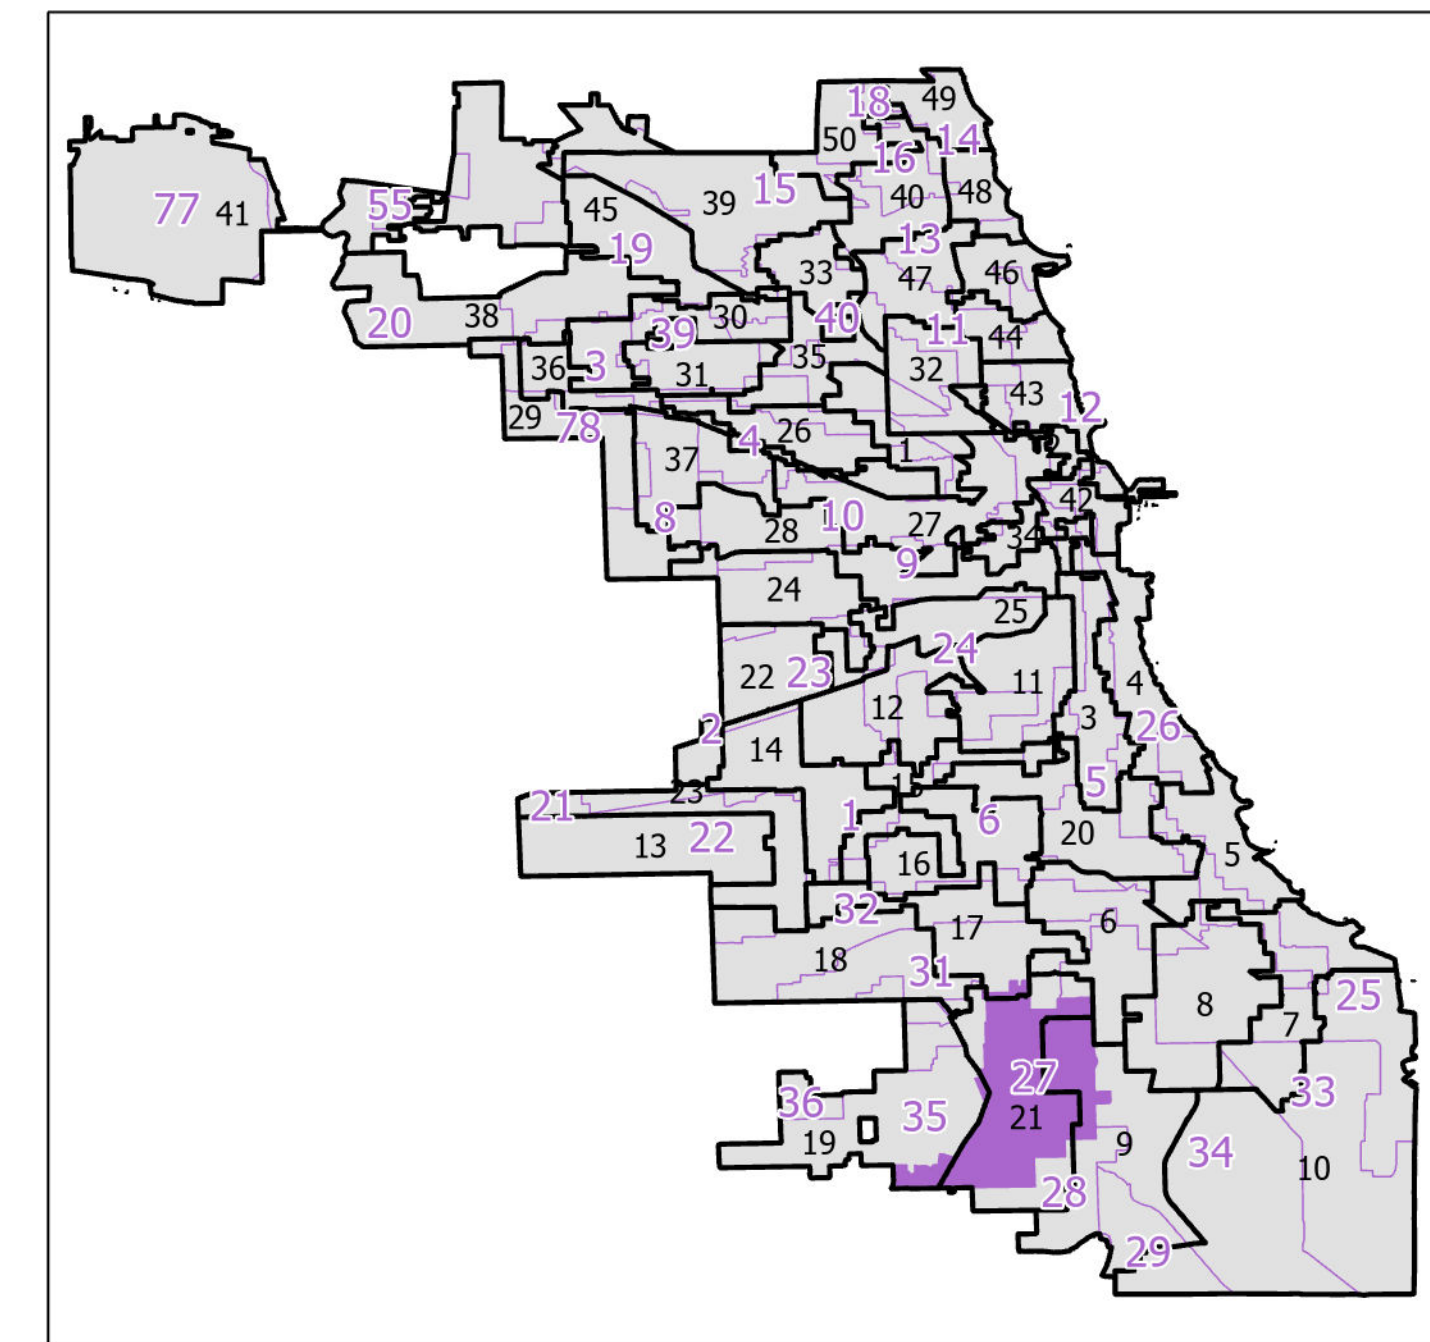

27th District State House

Lying wholly or partially within the jurisdiction of the Board of Election Commissioners

These district maps are current as of December 28, 2021 and are subject to change due to pending litigation and/or future legislation, referenda or corrections. Please check periodically for updated maps

Board of Elections - City of Chicago
69 W Washington, Suite 600, Chicago, IL 60602
312-269-7900
www.chicagoelections.gov

Scale: 1:13,000

Legend
 State House District
 Chicago Wards
 Chicago Boundary