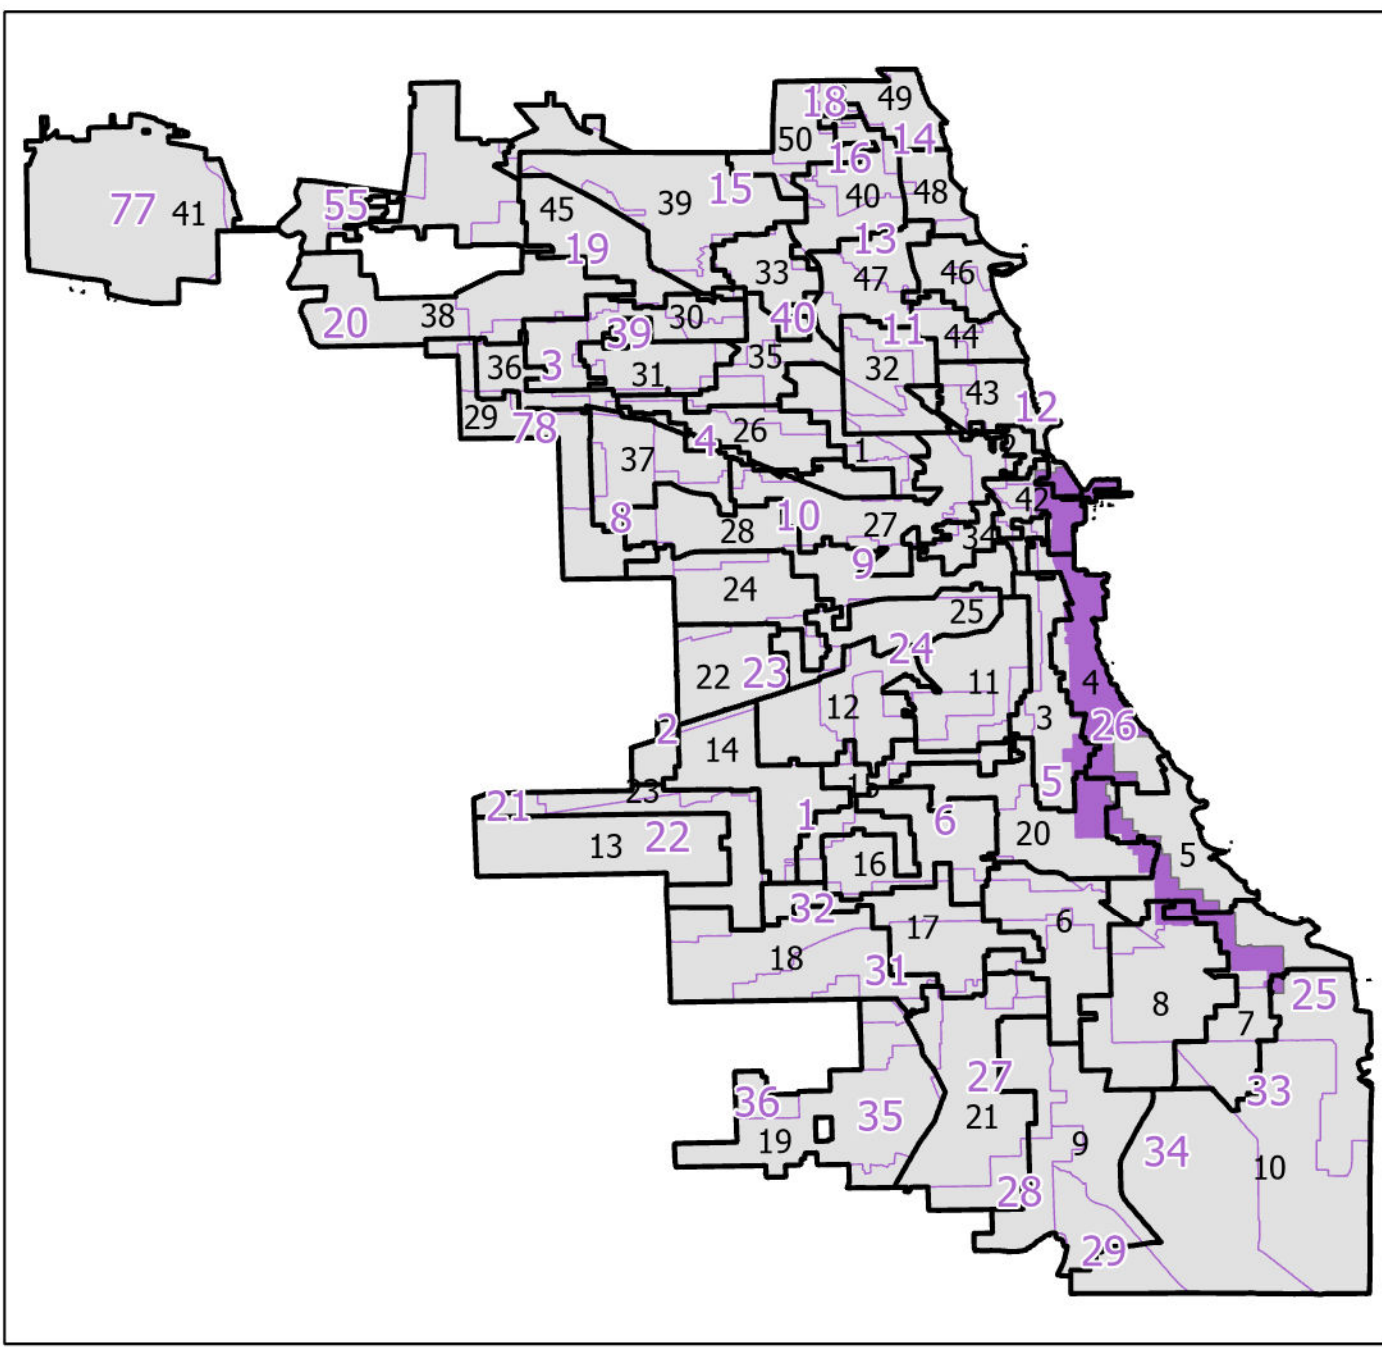

26th District State House

Lying wholly or partially within the jurisdiction of the Board of Election Commissioners

These district maps are current as of December 28, 2021 and are subject to change due to pending litigation and/or future legislation, referenda or corrections. Please check periodically for updated maps

Board of Elections - City of Chicago
69 W Washington, Suite 600, Chicago, IL 60602
312-269-7900

www.chicagoelections.gov

Scale: 1:21,000

Legend

- State House District
- Chicago Wards
- Chicago Boundary