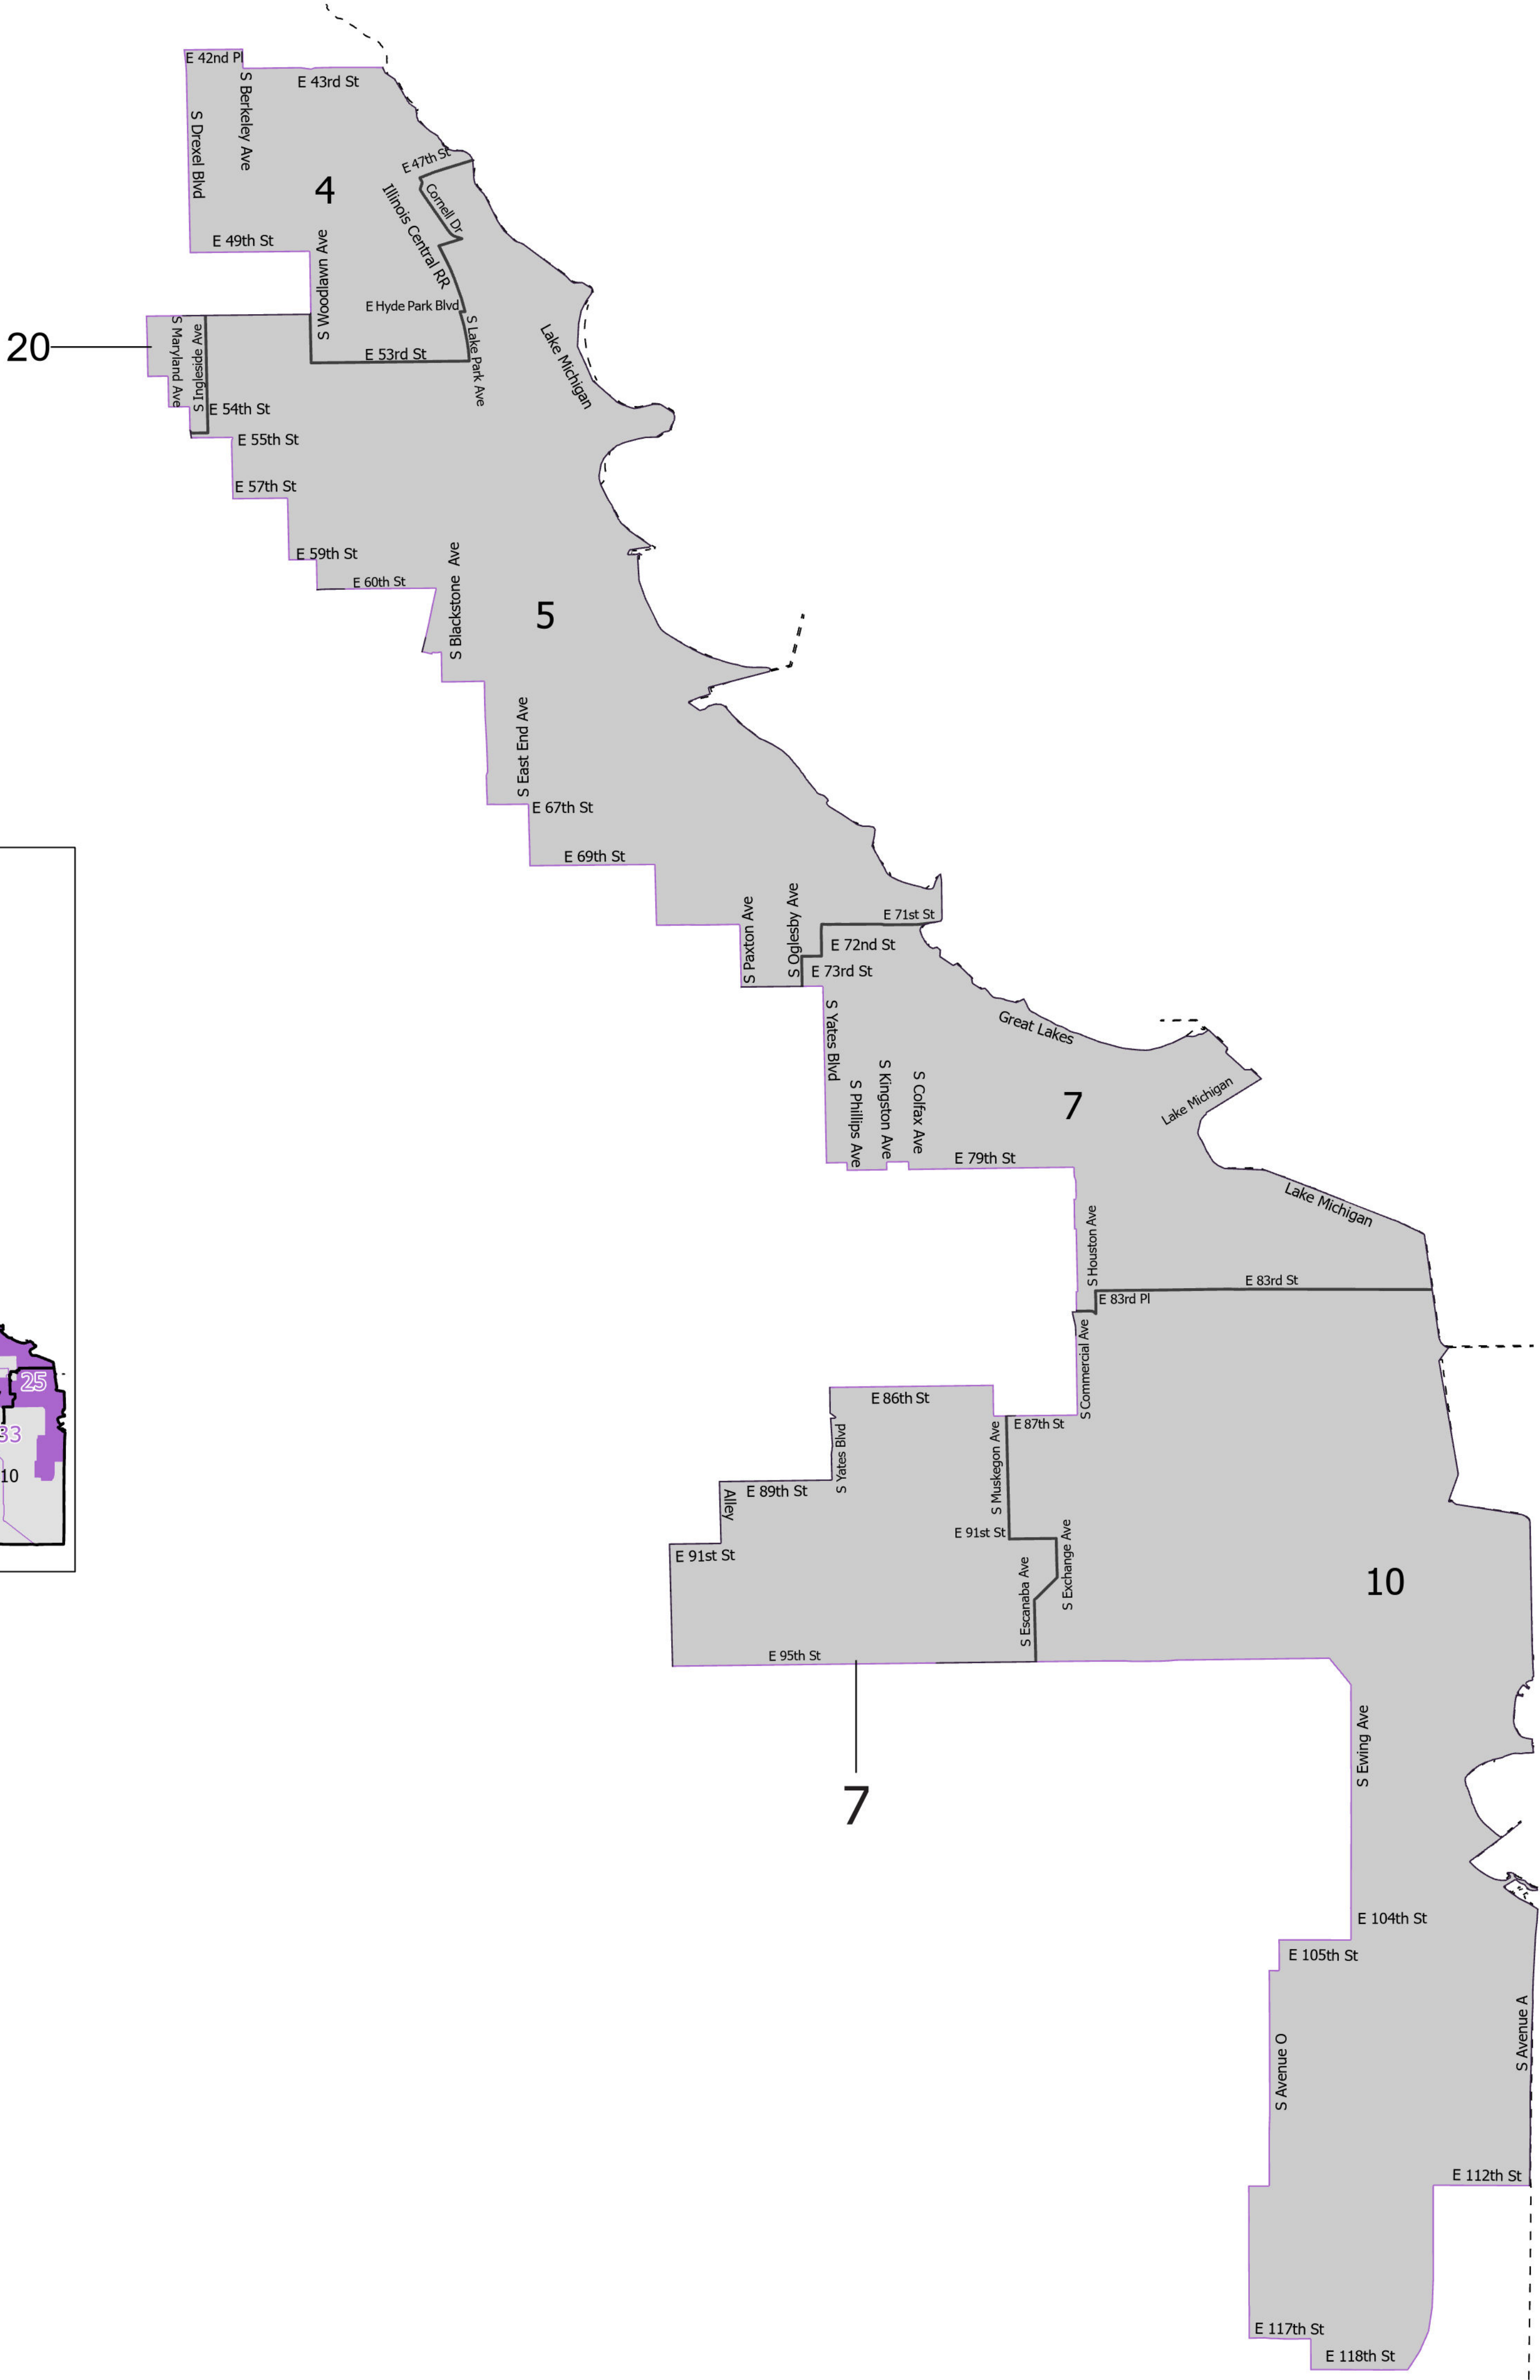

25th District State House

Lying wholly or partially within the jurisdiction of the Board of Election Commissioners

These district maps are current as of December 28, 2021 and are subject to change due to pending litigation and/or future legislation, referenda or corrections. Please check periodically for updated maps

Scale: 1:27,000

- Legend**
- State House District
 - Chicago Wards
 - Chicago Boundary

Board of Elections - City of Chicago
 69 W Washington, Suite 600, Chicago, IL 60602
 312-269-7900

www.chicagoelections.gov