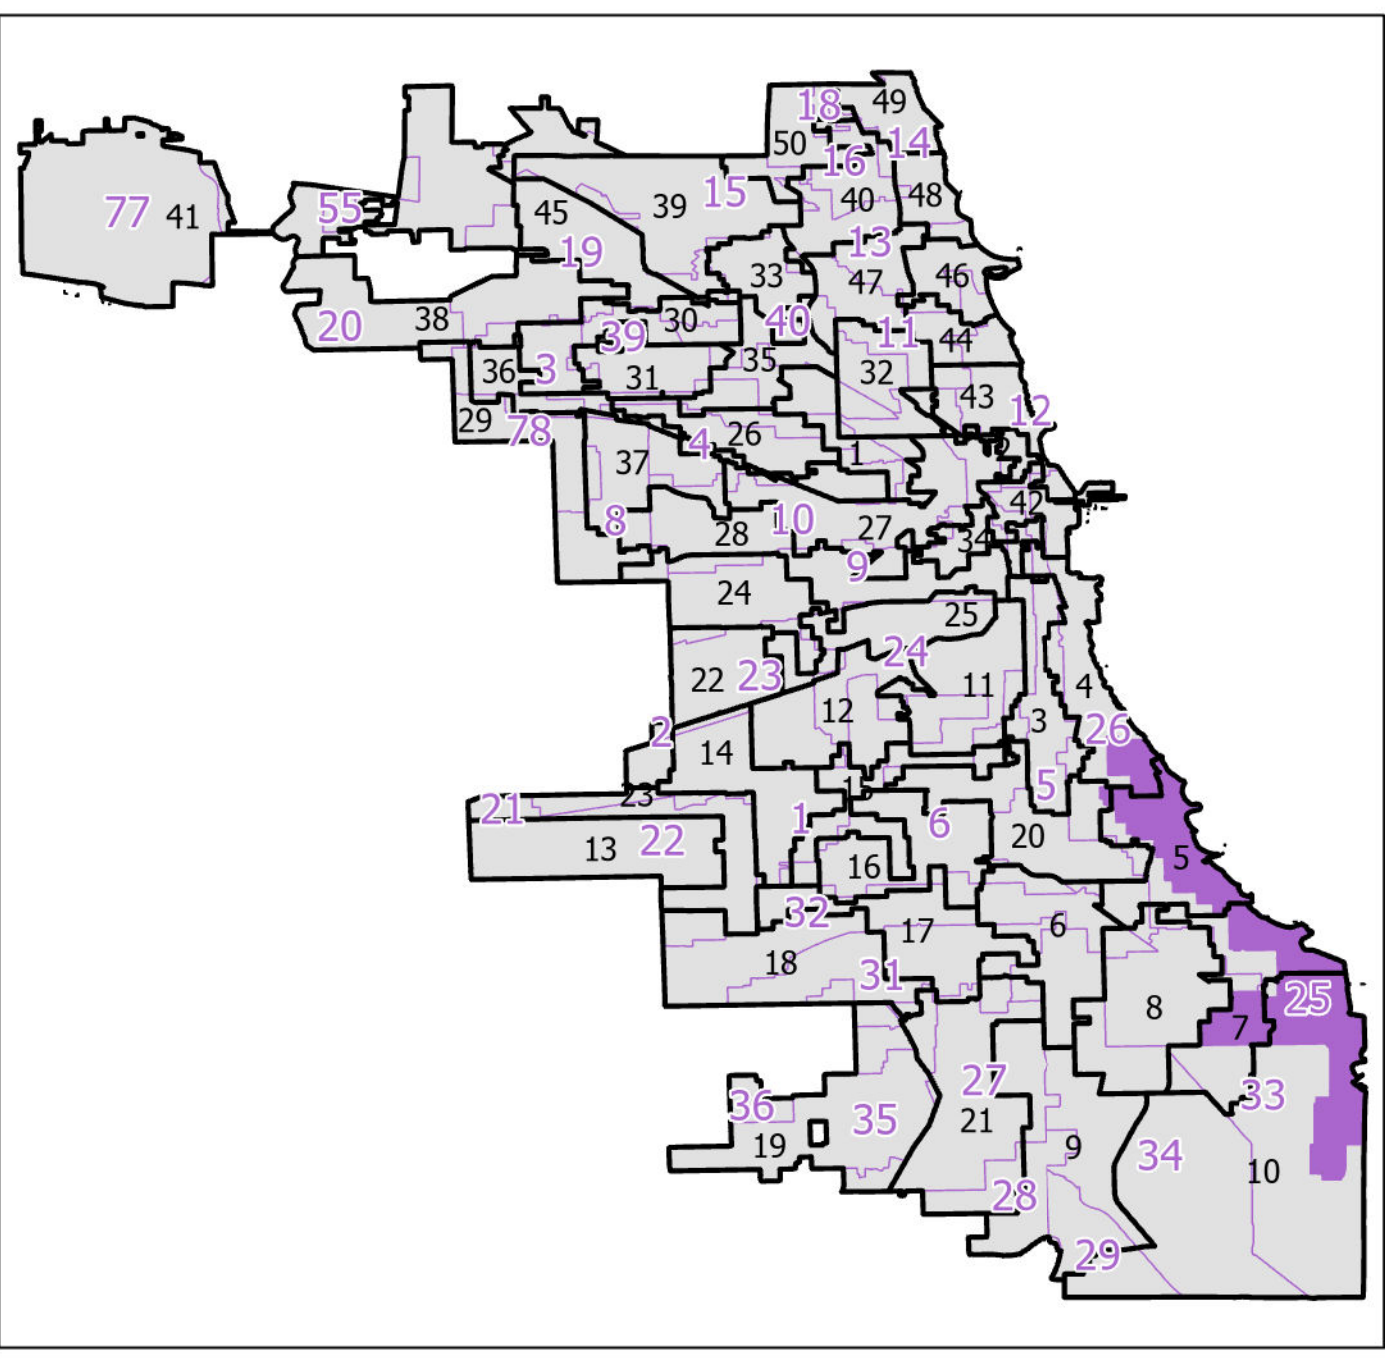

25th District State House

Lying wholly or partially within the jurisdiction of the Board of Election Commissioners

These district maps are current as of December 28, 2021 and are subject to change due to pending litigation and/or future legislation, referenda or corrections. Please check periodically for updated maps

Scale: 1:27,000

- Legend**
- State House District
 - Chicago Wards
 - Chicago Boundary

Board of Elections - City of Chicago
 69 W Washington, Suite 600, Chicago, IL 60602
 312-269-7900

www.chicagoelections.gov