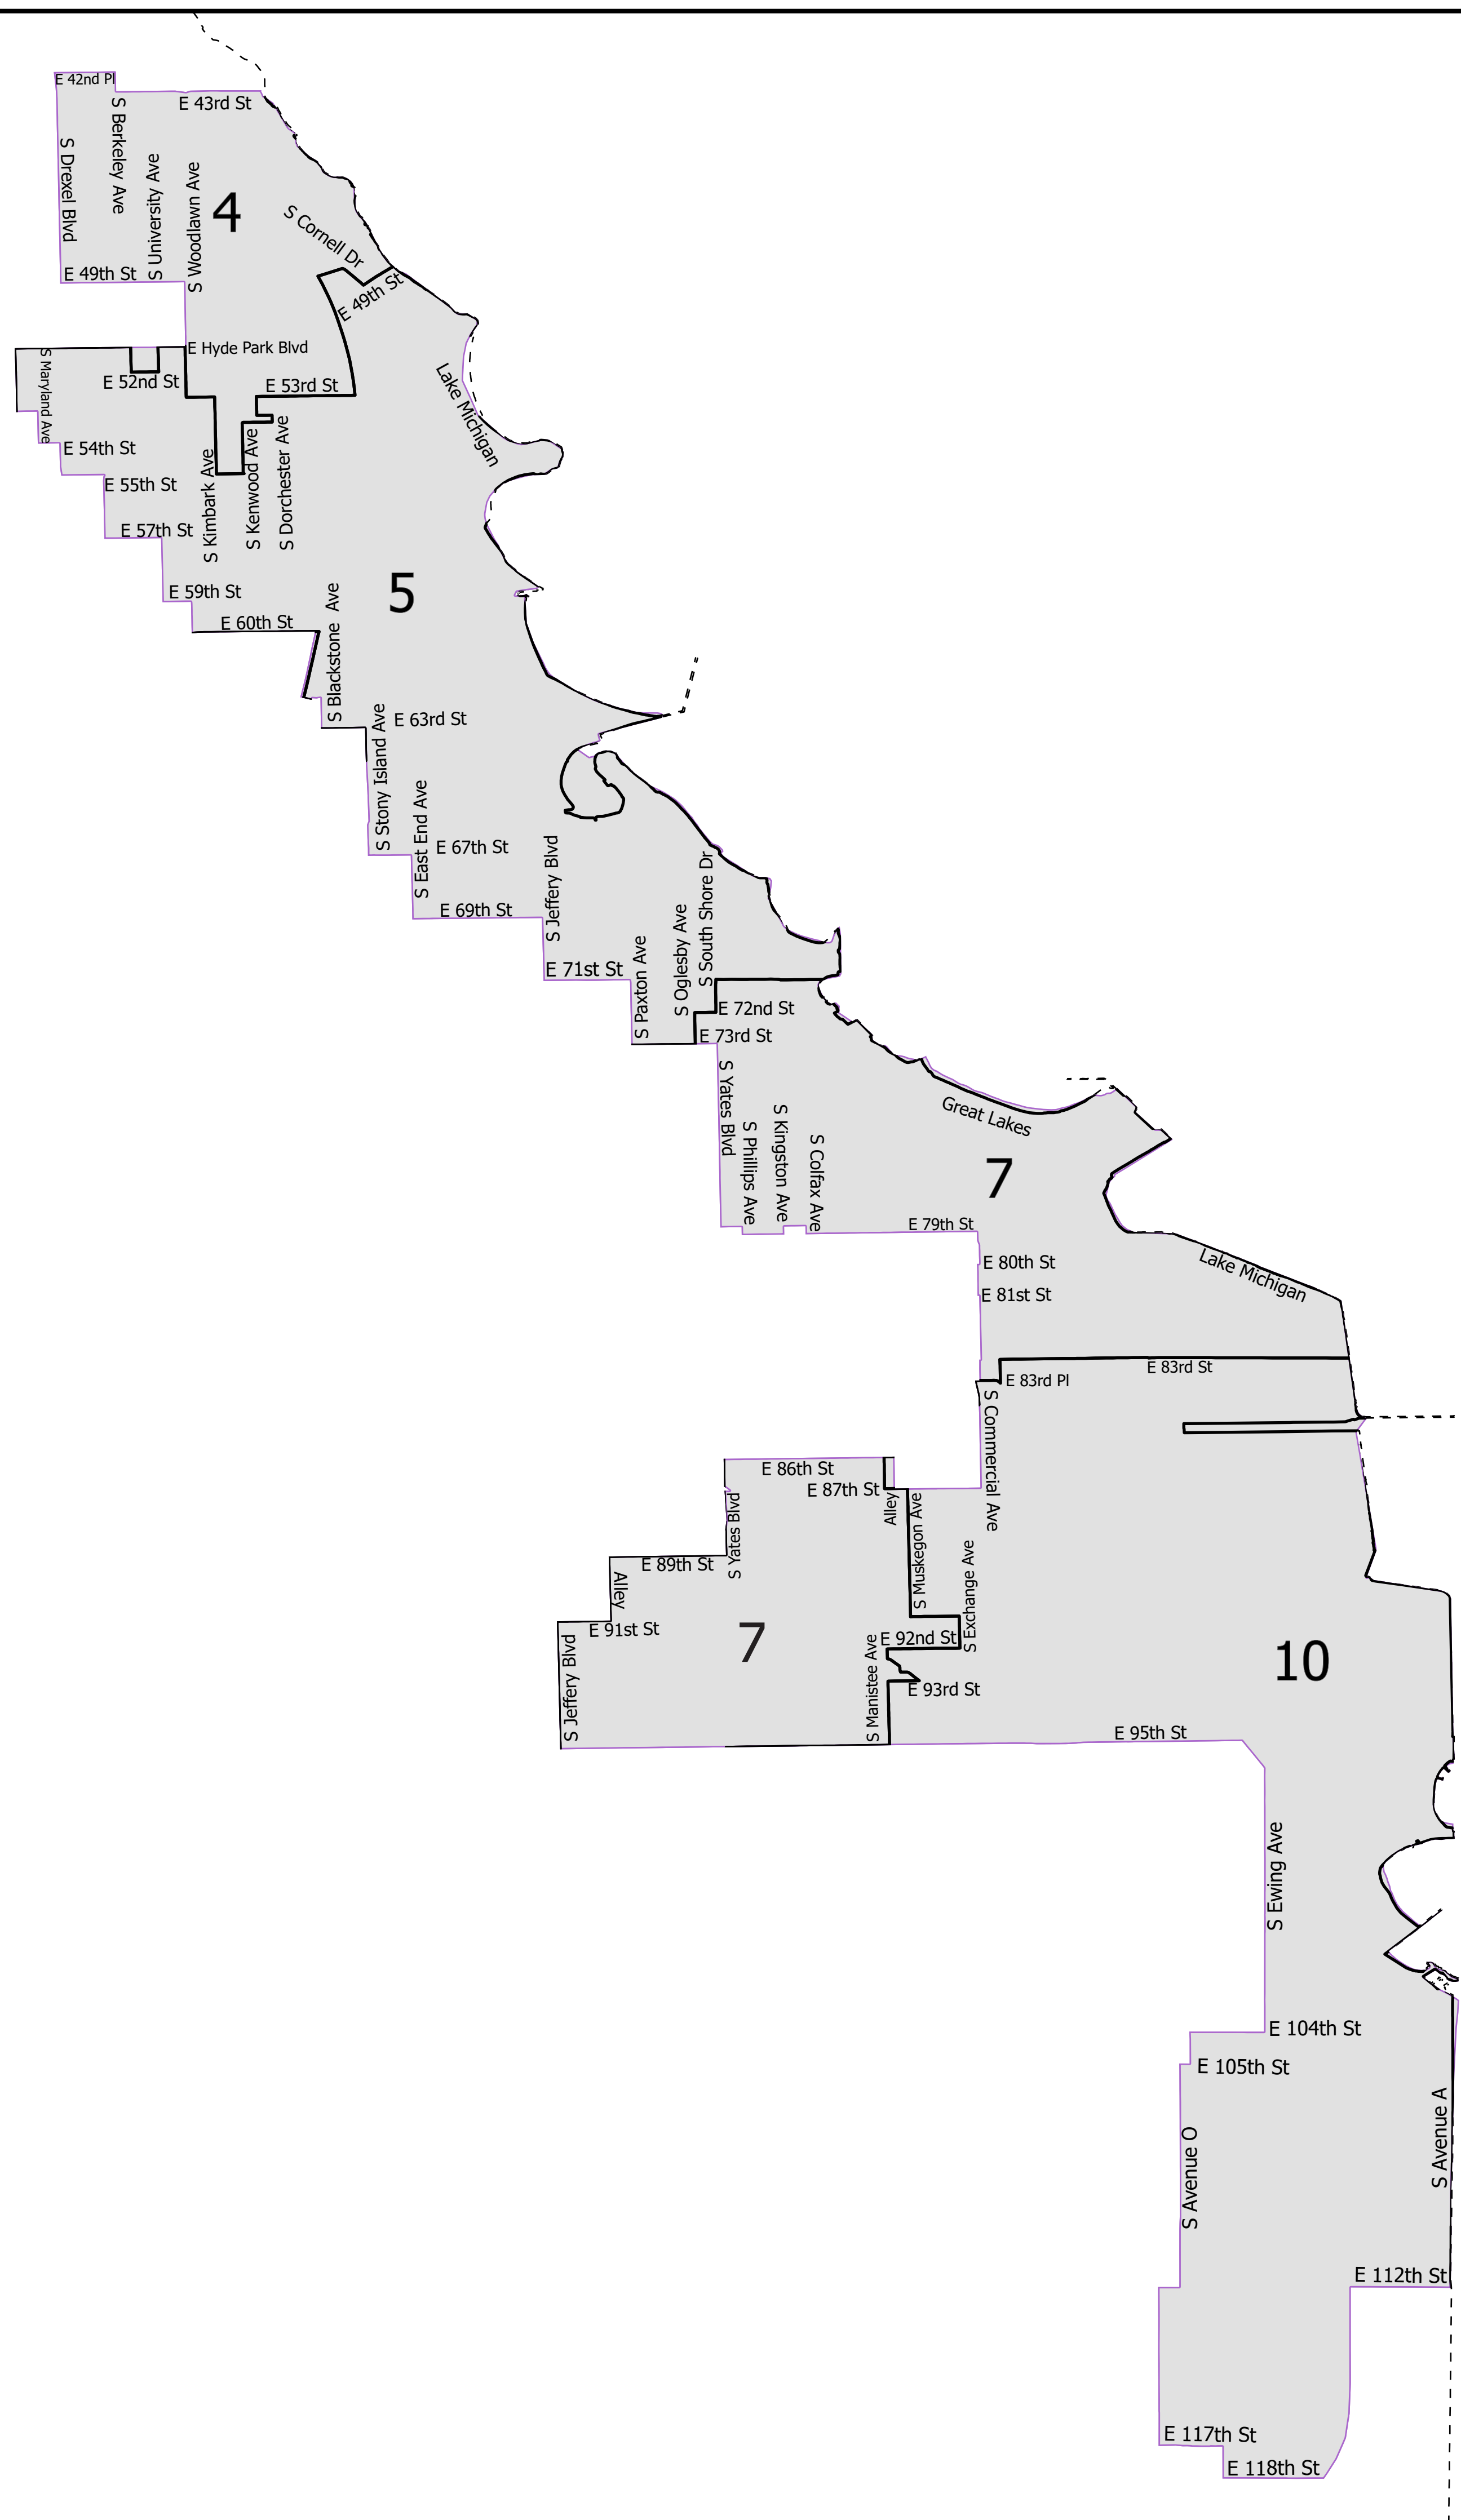

# 25th District State House

**Lying wholly or partially within the jurisdiction of the Board of Election Commissioners**

**These district maps are current as of December 28, 2021 and are subject to change due to pending litigation and/or future legislation, referenda or corrections. Please check periodically for updated maps**

Scale: 1:27,000

Date Printed: 12/13/2021 1:17 PM

- Legend**
- State House District
  - Chicago Wards 2015
  - Chicago Boundary

Board of Elections - City of Chicago  
 69 W Washington, Suite 600, Chicago, IL 60602  
 312-269-7900  
[www.chicagoelections.gov](http://www.chicagoelections.gov)