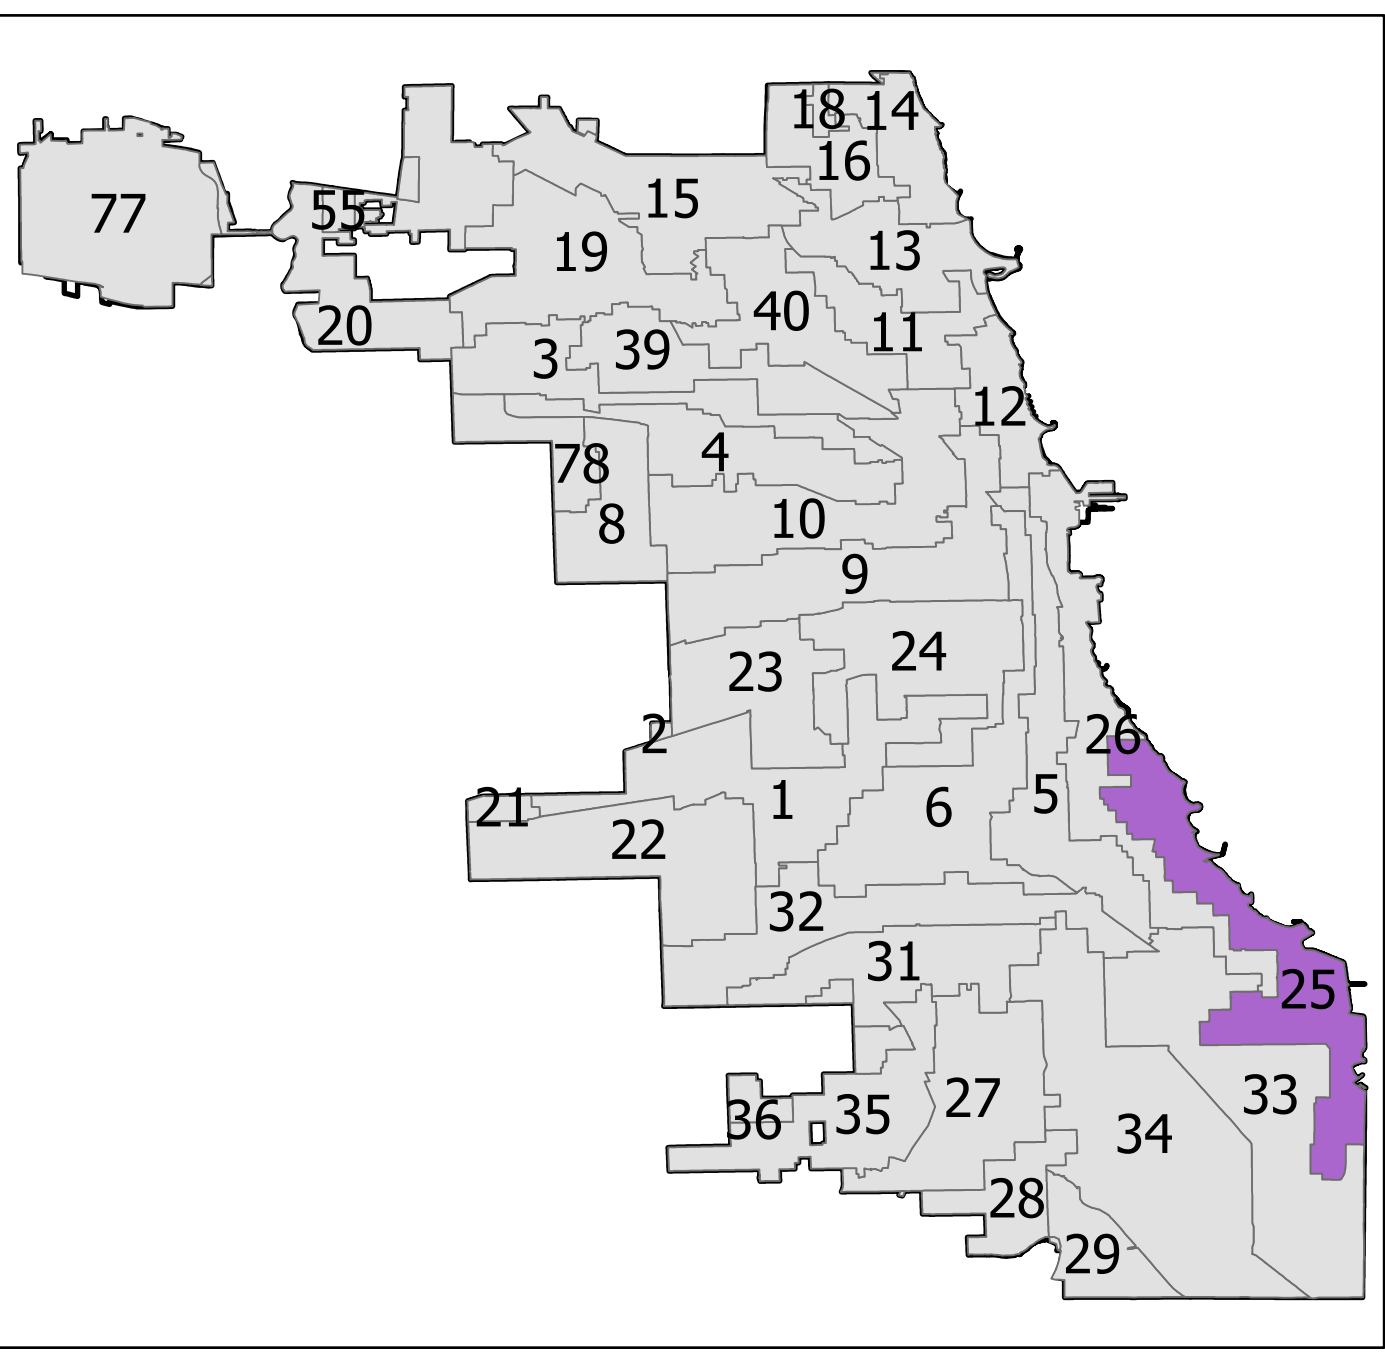

# 25th District State House

**Lying wholly or partially within the jurisdiction of the Board of Election Commissioners**

**These district maps are current as of December 28, 2021 and are subject to change due to pending litigation and/or future legislation, referenda or corrections. Please check periodically for updated maps**

Scale: 1:27,000

Date Printed: 12/13/2021 1:17 PM

- Legend**
- State House District
  - Chicago Wards 2015
  - Chicago Boundary

Board of Elections - City of Chicago  
 69 W Washington, Suite 600, Chicago, IL 60602  
 312-269-7900  
[www.chicagoelections.gov](http://www.chicagoelections.gov)