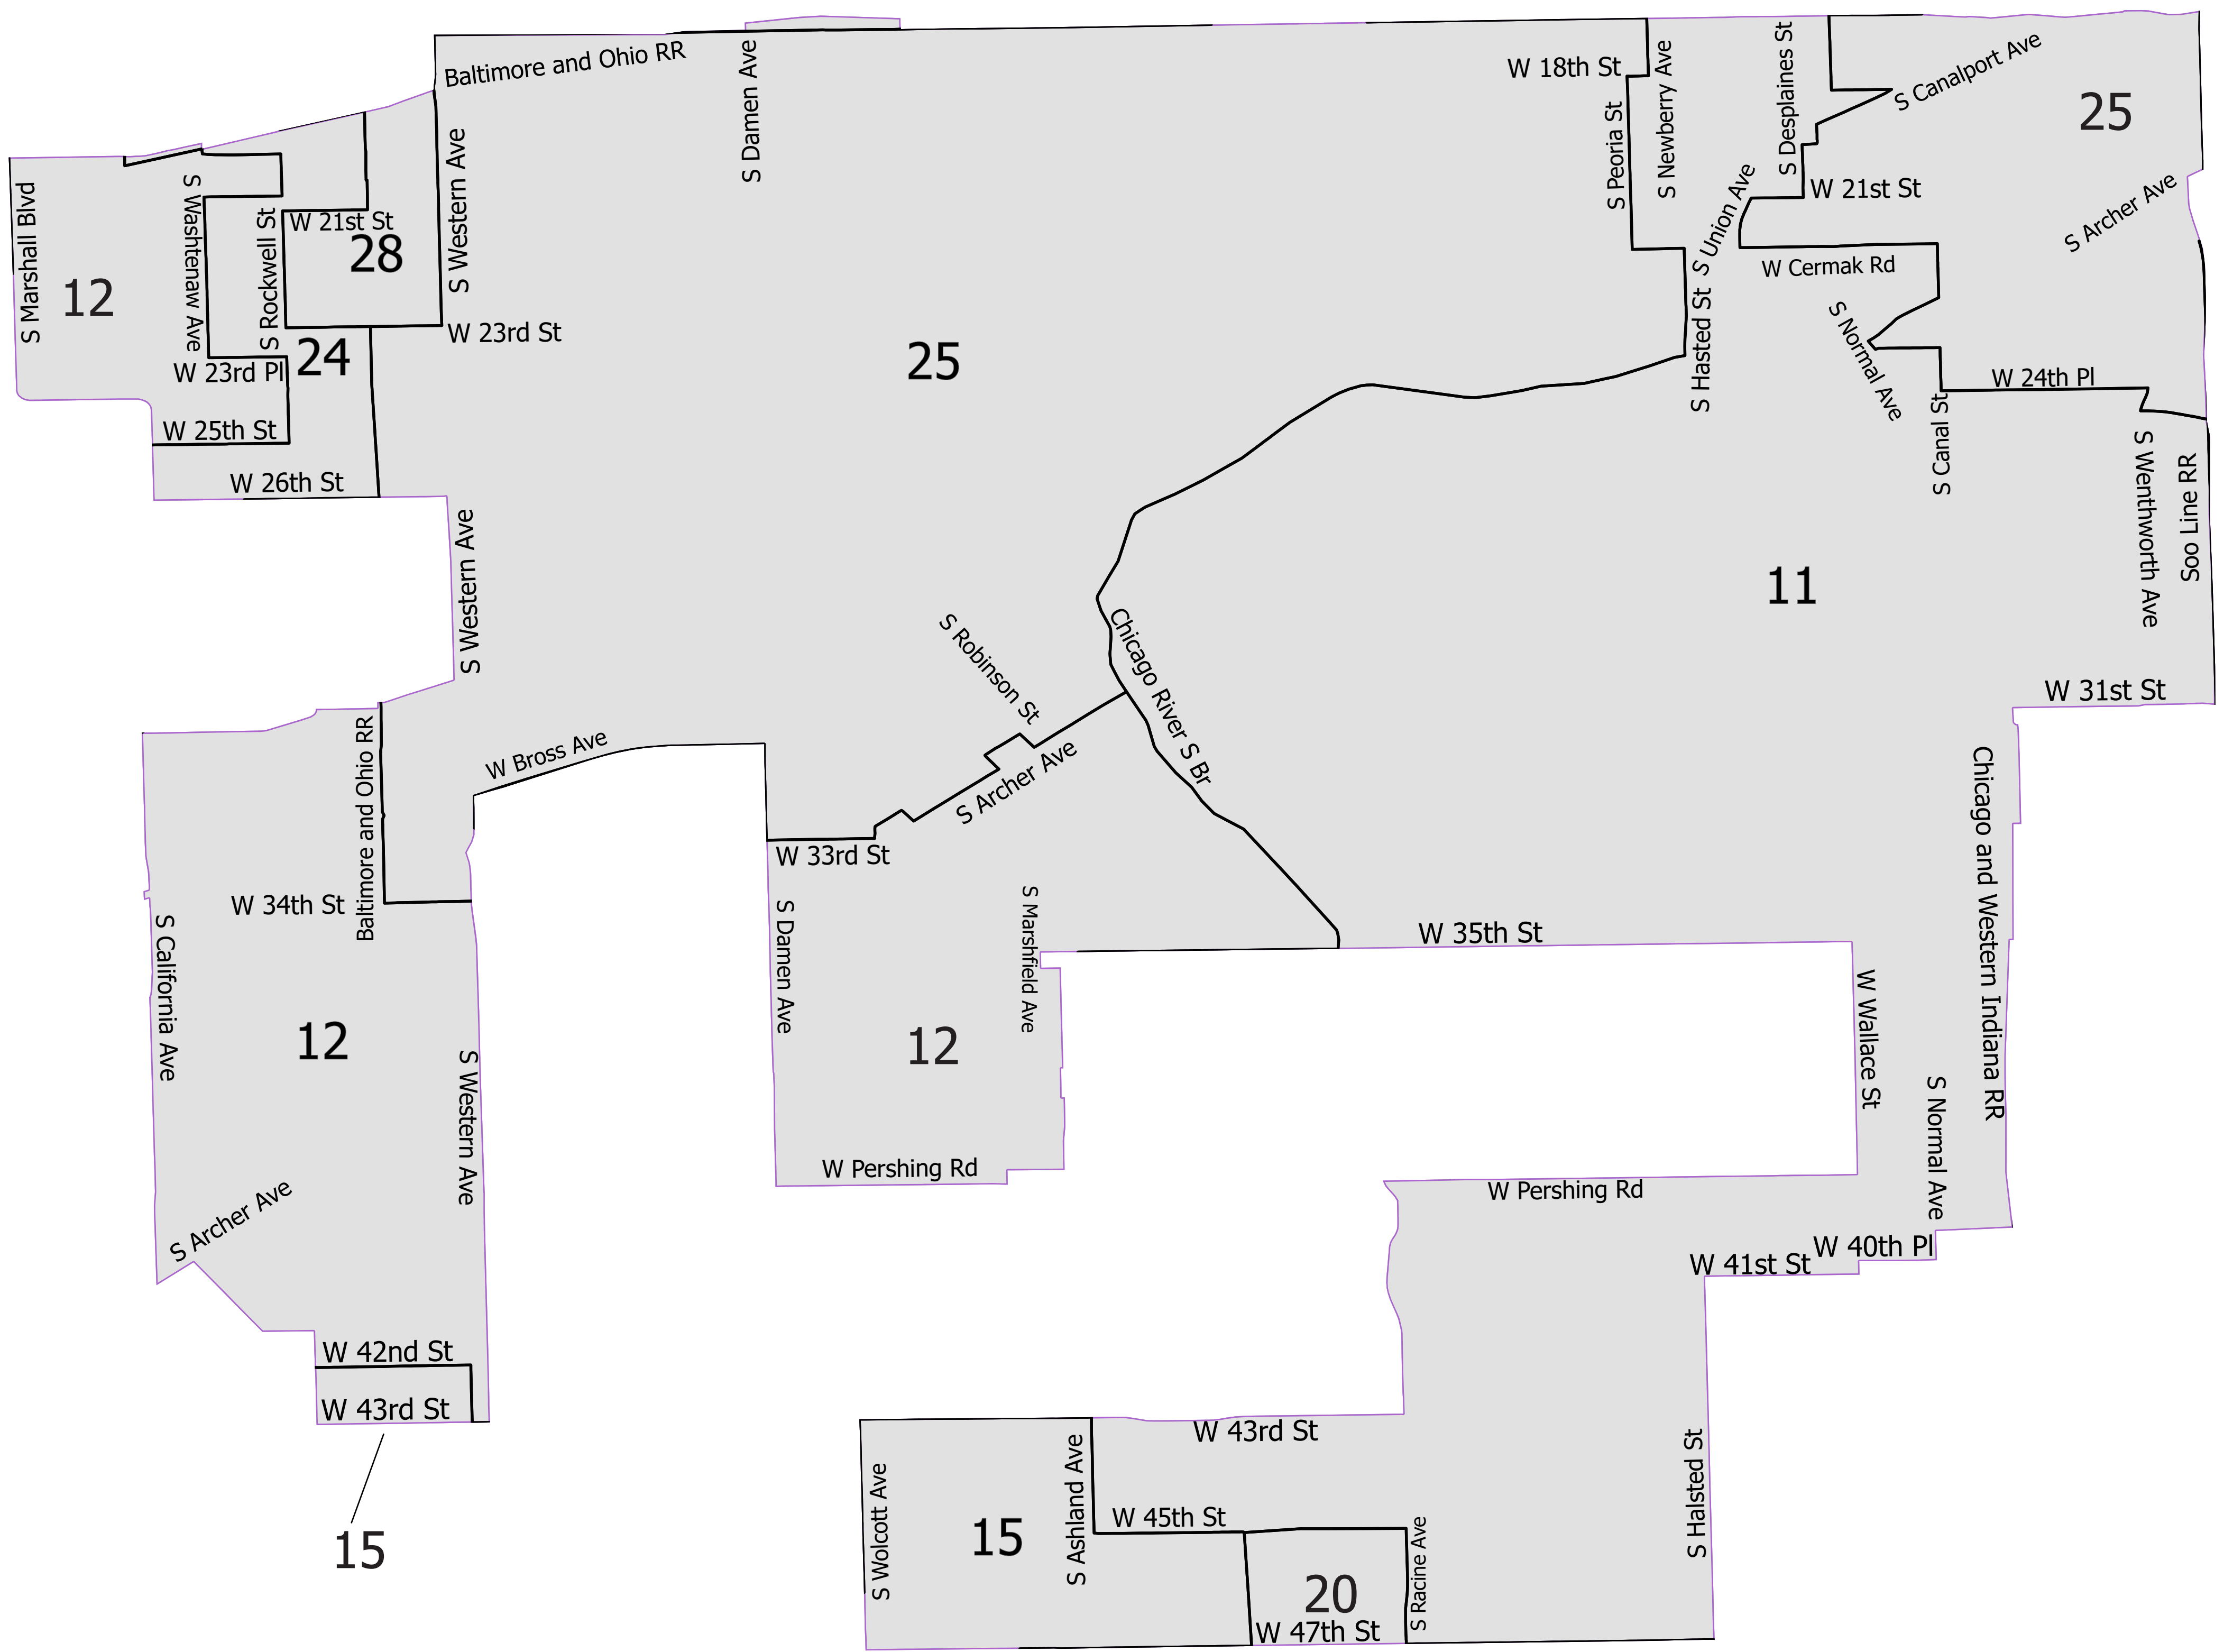

24th District State House

Lying wholly or partially within the jurisdiction of the Board of Election Commissioners

These district maps are current as of December 28, 2021 and are subject to change due to pending litigation and/or future legislation, referenda or corrections. Please check periodically for updated maps

- Legend**
- State House District
 - Chicago Wards 2015
 - Chicago Boundary

Scale: 1:14,000

Date Printed: 12/21/2021 3:21 PM

Board of Elections - City of Chicago
69 W Washington, Suite 600, Chicago, IL 60602
312-269-7900