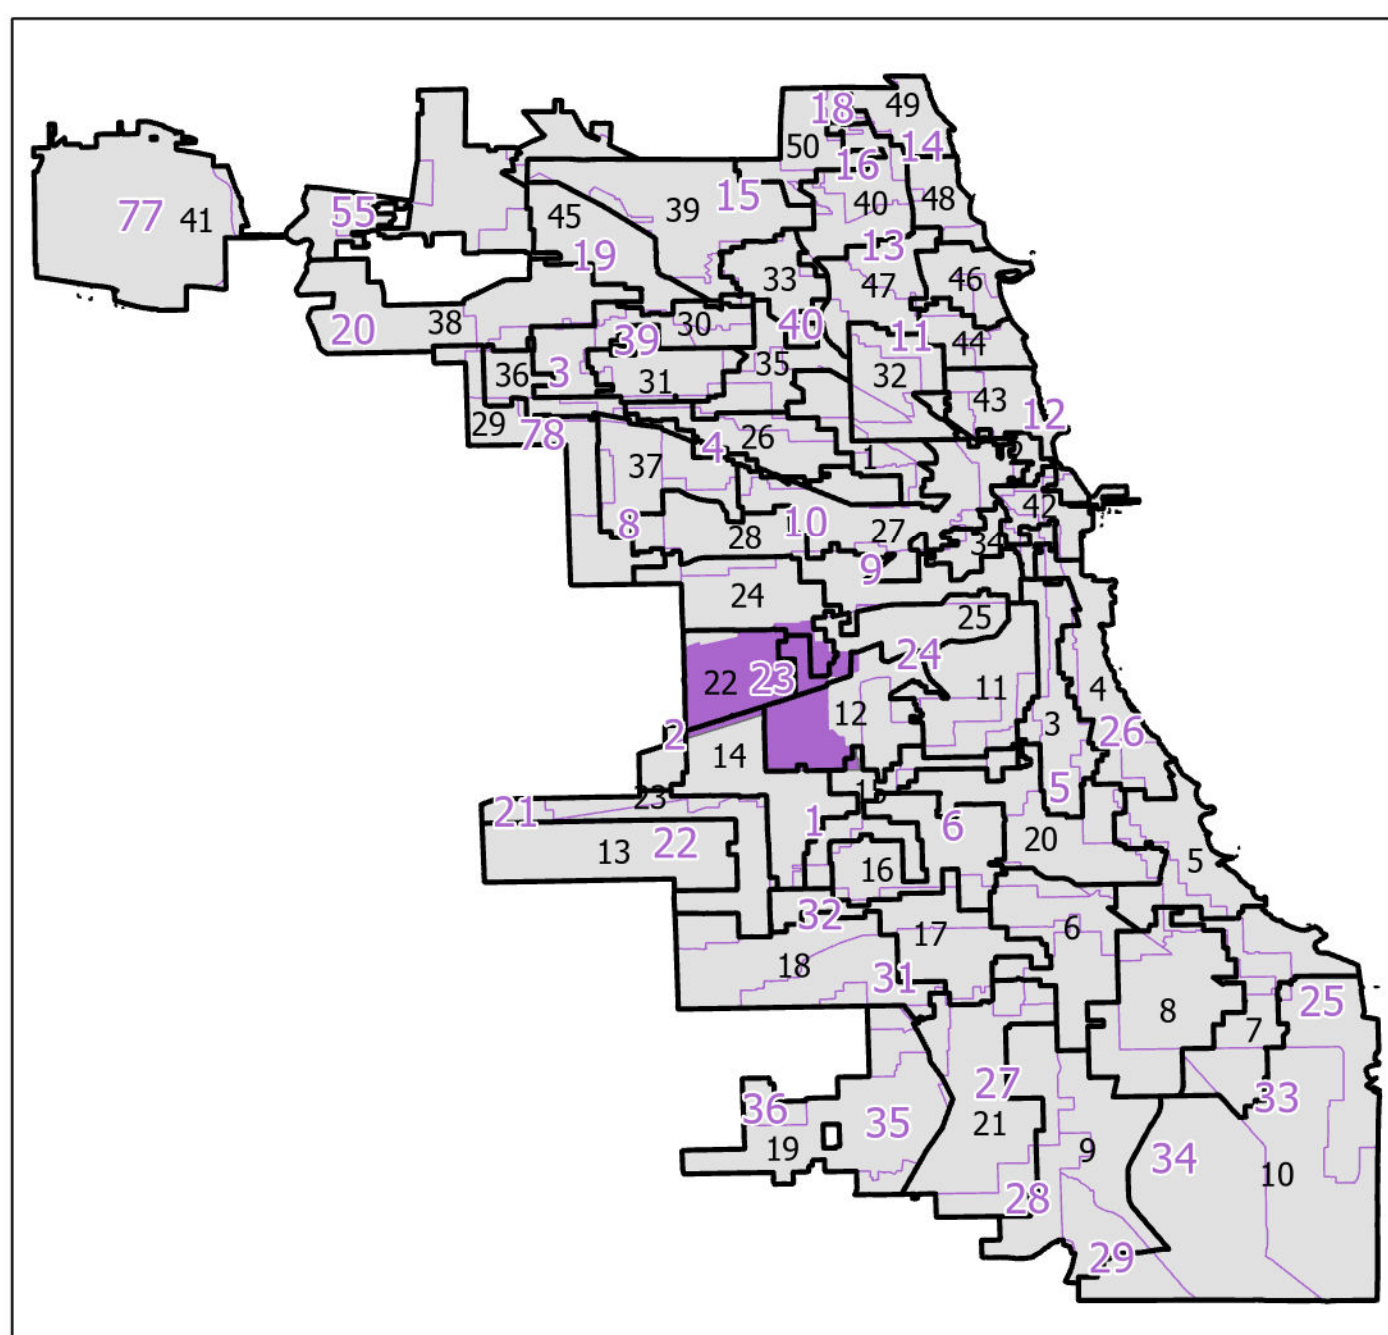

23rd District State House

Lying wholly or partially within the jurisdiction of the Board of Election Commissioners

These district maps are current as of December 28, 2021 and are subject to change due to pending litigation and/or future legislation, referenda or corrections. Please check periodically for updated maps

Scale: 1:11,000

Board of Elections - City of Chicago
69 W Washington, Suite 600, Chicago, IL 60602
312-269-7900
www.chicagoelections.gov

- Legend**
- State House District
 - Chicago Wards
 - Chicago Boundary