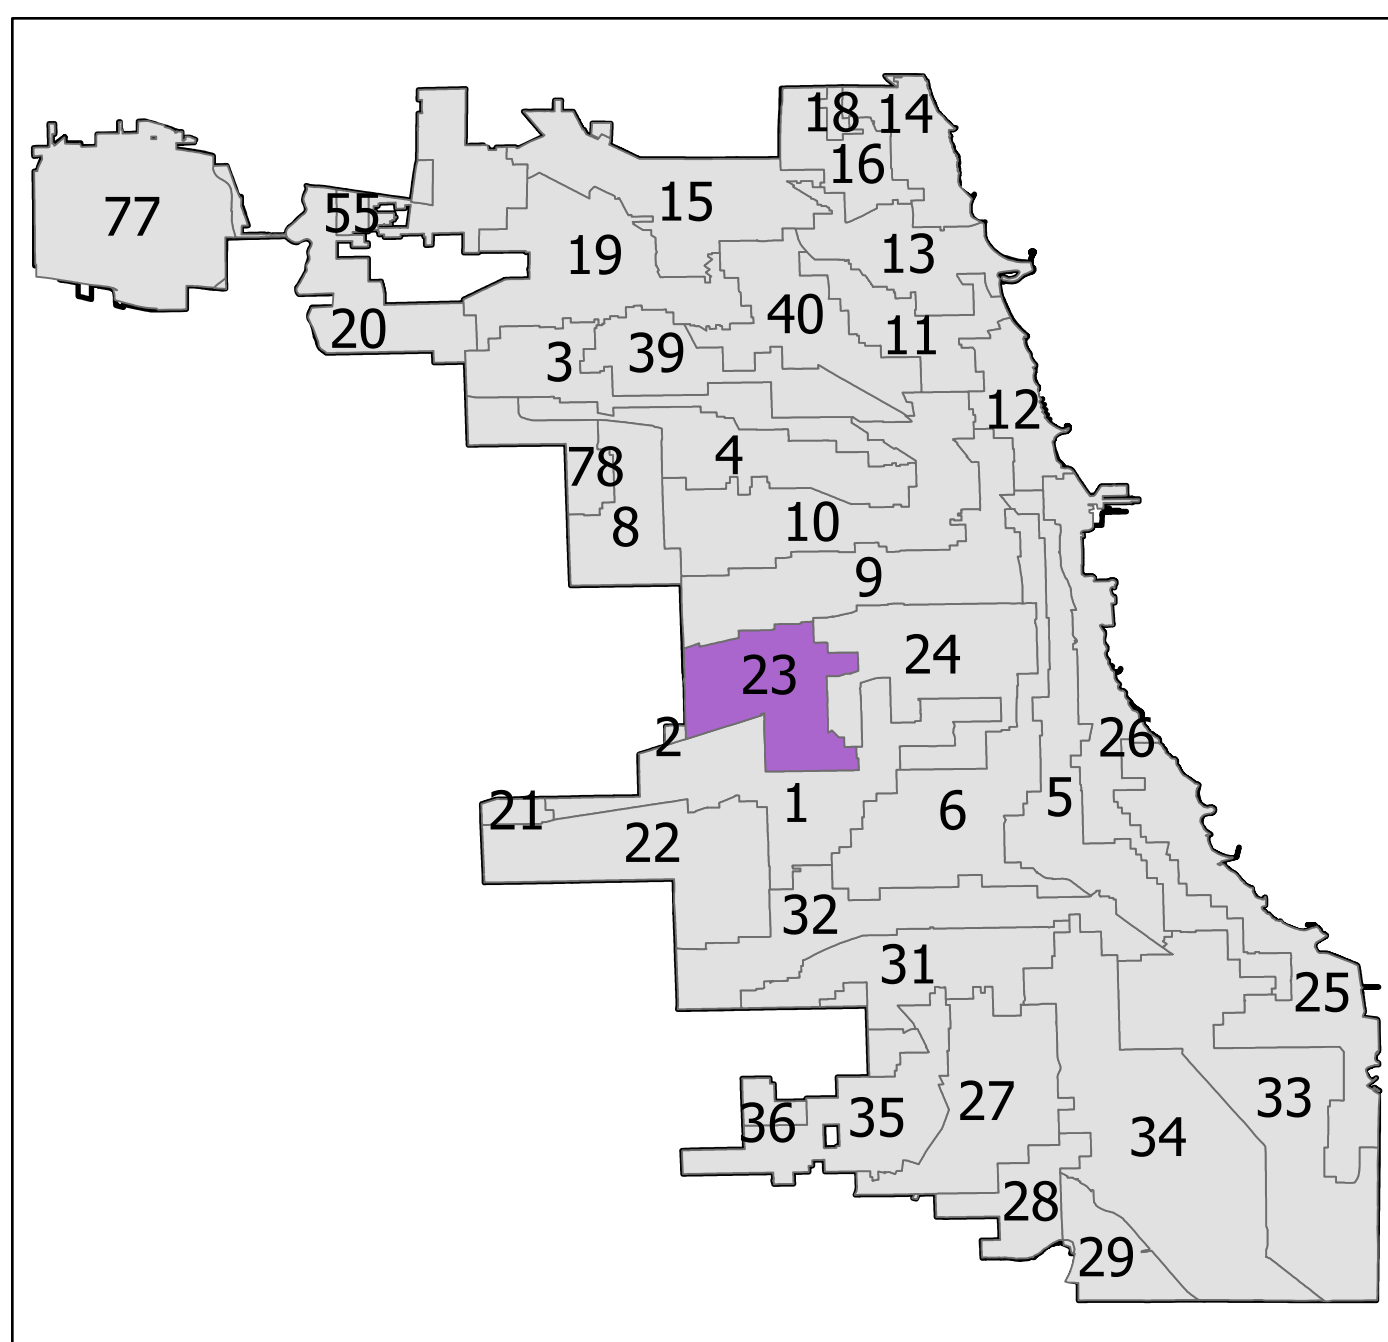

23rd District State House

Lying wholly or partially within the jurisdiction of the Board of Election Commissioners

These district maps are current as of December 28, 2021 and are subject to change due to pending litigation and/or future legislation, referenda or

Scale: 1:11,000

Board of Elections - City of Chicago
69 W Washington, Suite 600, Chicago, IL 60602
312-269-7900
www.chicagoelections.gov

- Legend**
-  State House District
 -  Chicago Wards 2015
 -  Chicago Boundary