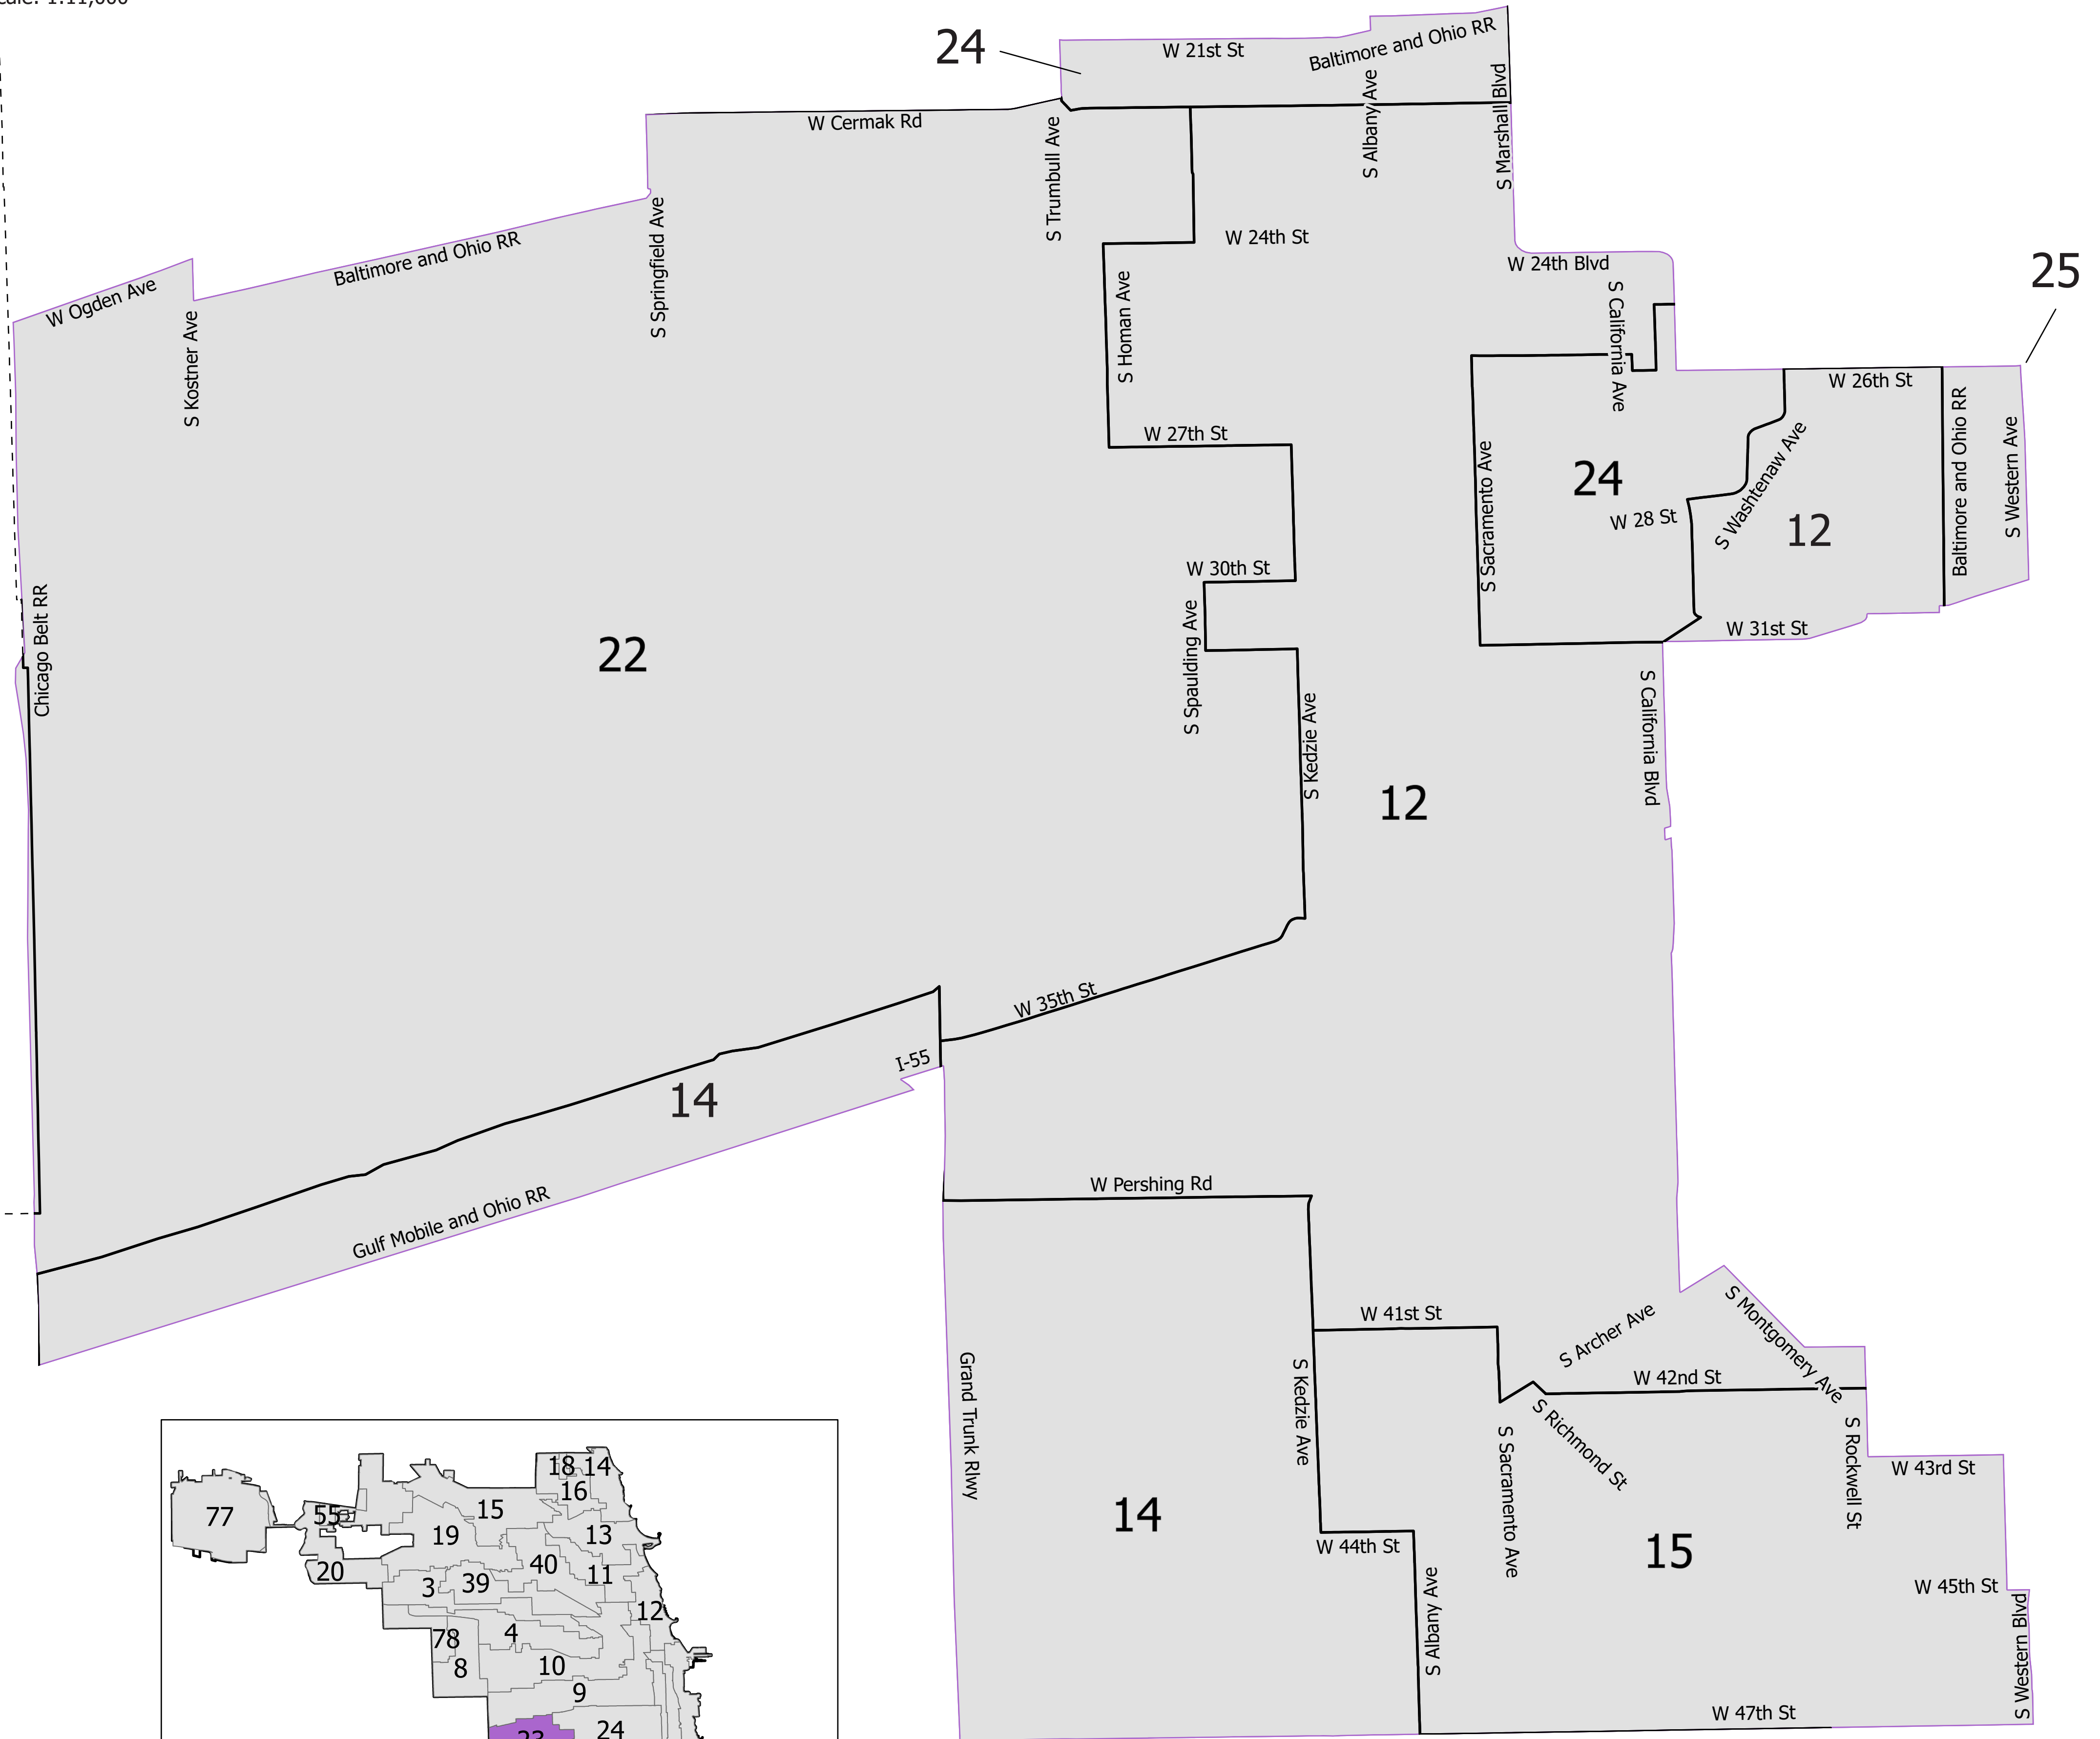

23rd District State House

Lying wholly or partially within the jurisdiction of the Board of Election Commissioners

These district maps are current as of December 28, 2021 and are subject to change due to pending litigation and/or future legislation, referenda or

Scale: 1:11,000

Board of Elections - City of Chicago
69 W Washington, Suite 600, Chicago, IL 60602
312-269-7900
www.chicagoelections.gov

- Legend**
-  State House District
 -  Chicago Wards 2015
 -  Chicago Boundary